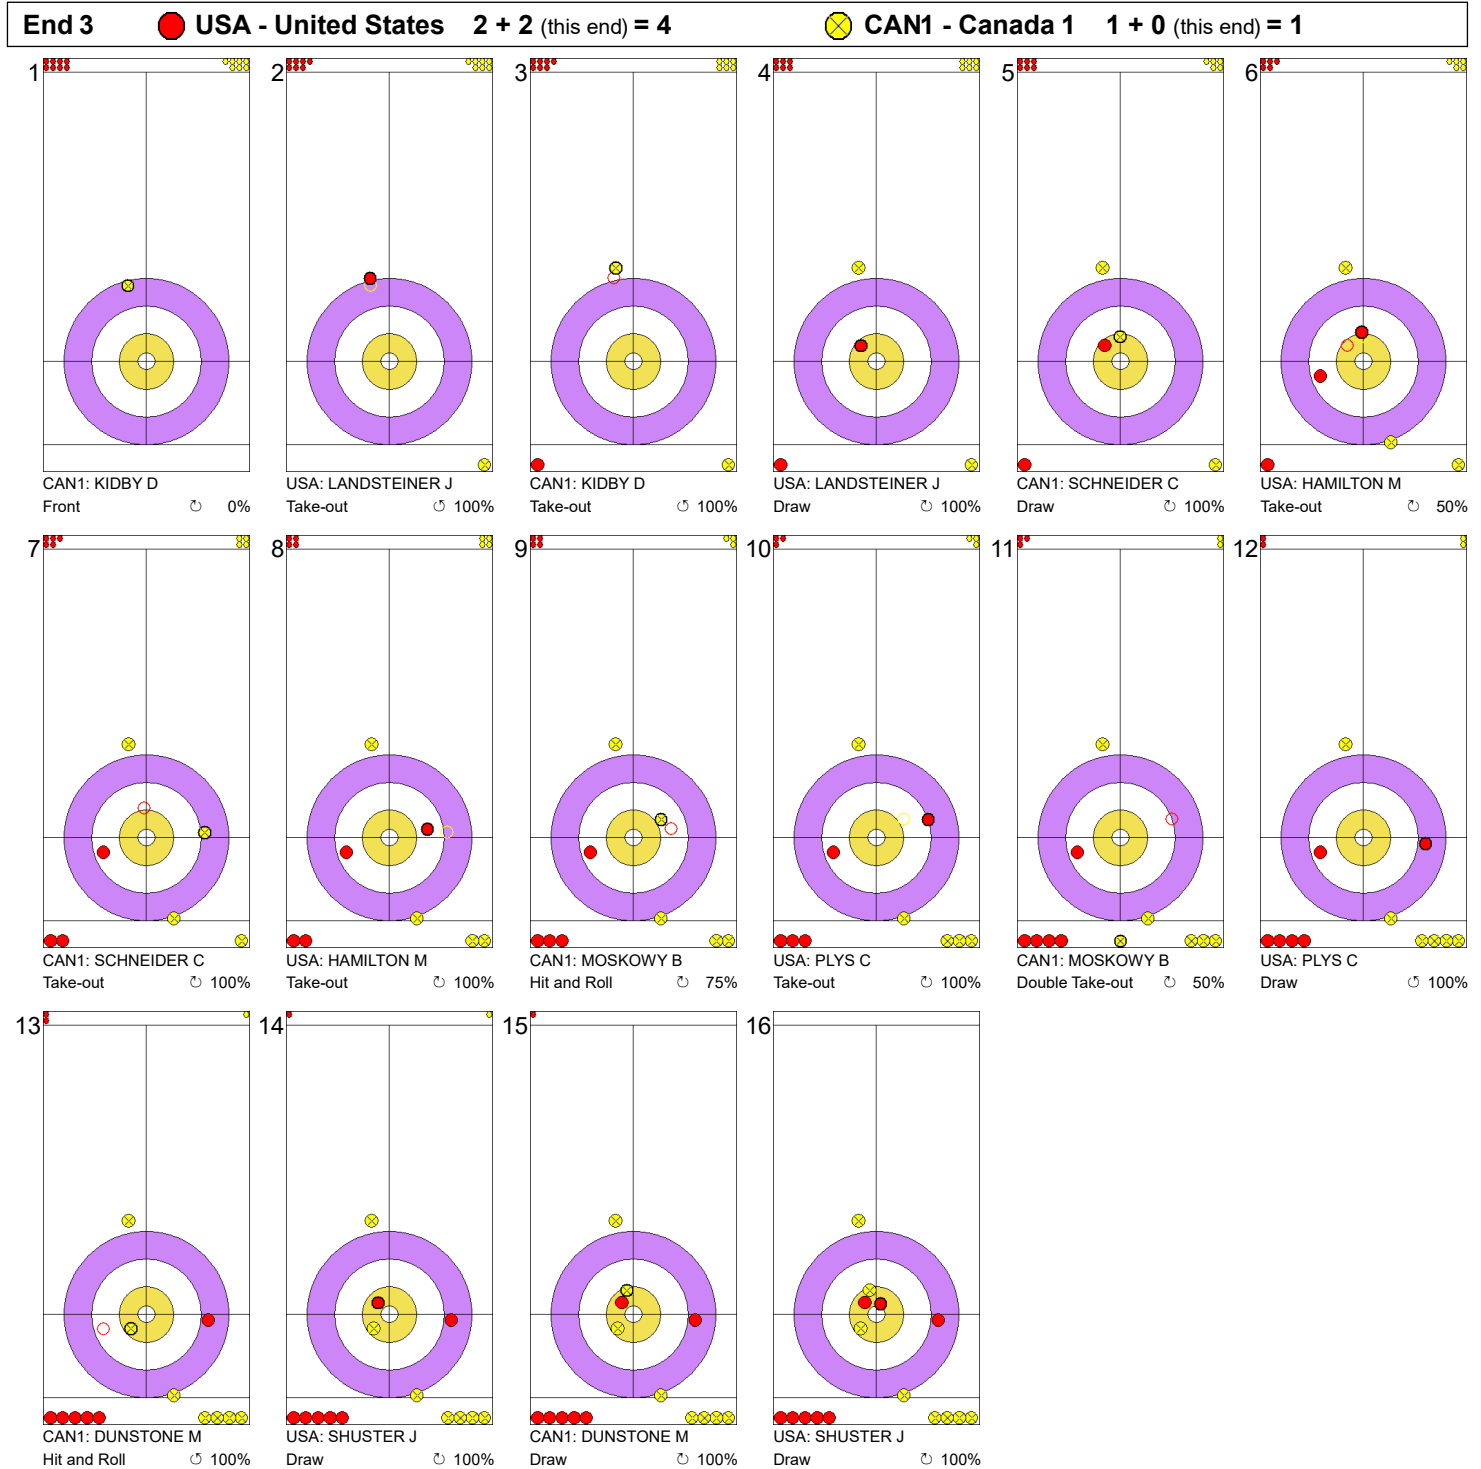

Game - Shot by Shot

Legend:
 ↻ Clockwise ↻ Counter-clockwise - Not considered

Game - Shot by Shot

Legend:
 Clockwise
  Counter-clockwise
 - Not considered

Game - Shot by Shot

Legend:
 Clockwise
  Counter-clockwise
 - Not considered

Game - Shot by Shot

Legend:
 Clockwise
  Counter-clockwise
 - Not considered

Game - Shot by Shot

Legend:
 Clockwise
  Counter-clockwise
 - Not considered

Game - Shot by Shot

End 9  USA - United States 6 + 1 (this end) = 7  CAN1 - Canada 1 6 + 0 (this end) = 6

Legend:
 Clockwise
  Counter-clockwise
 - Not considered