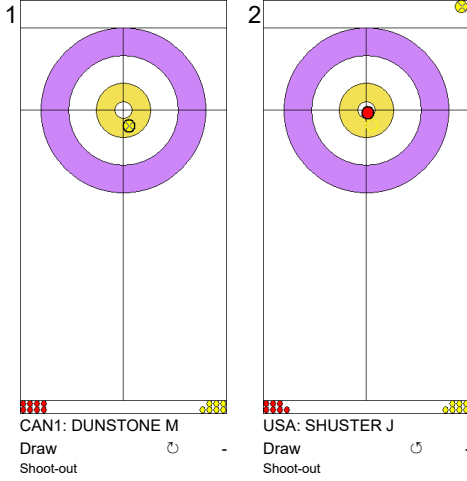

Game - Shot by Shot

Legend:
 ↻ Clockwise ↻ Counter-clockwise - Not considered

Game - Shot by Shot

Legend:
 Clockwise
  Counter-clockwise
 - Not considered

Game - Shot by Shot

Legend:
 Clockwise
  Counter-clockwise
 - Not considered

Game - Shot by Shot

Legend:
 Clockwise
  Counter-clockwise
 - Not considered

Game - Shot by Shot

Legend:
 Clockwise
  Counter-clockwise
 - Not considered

Game - Shot by Shot

End 9  USA - United States 6 + 1 (this end) = 7  CAN1 - Canada 1 6 + 0 (this end) = 6

Legend:
 Clockwise
  Counter-clockwise
 - Not considered