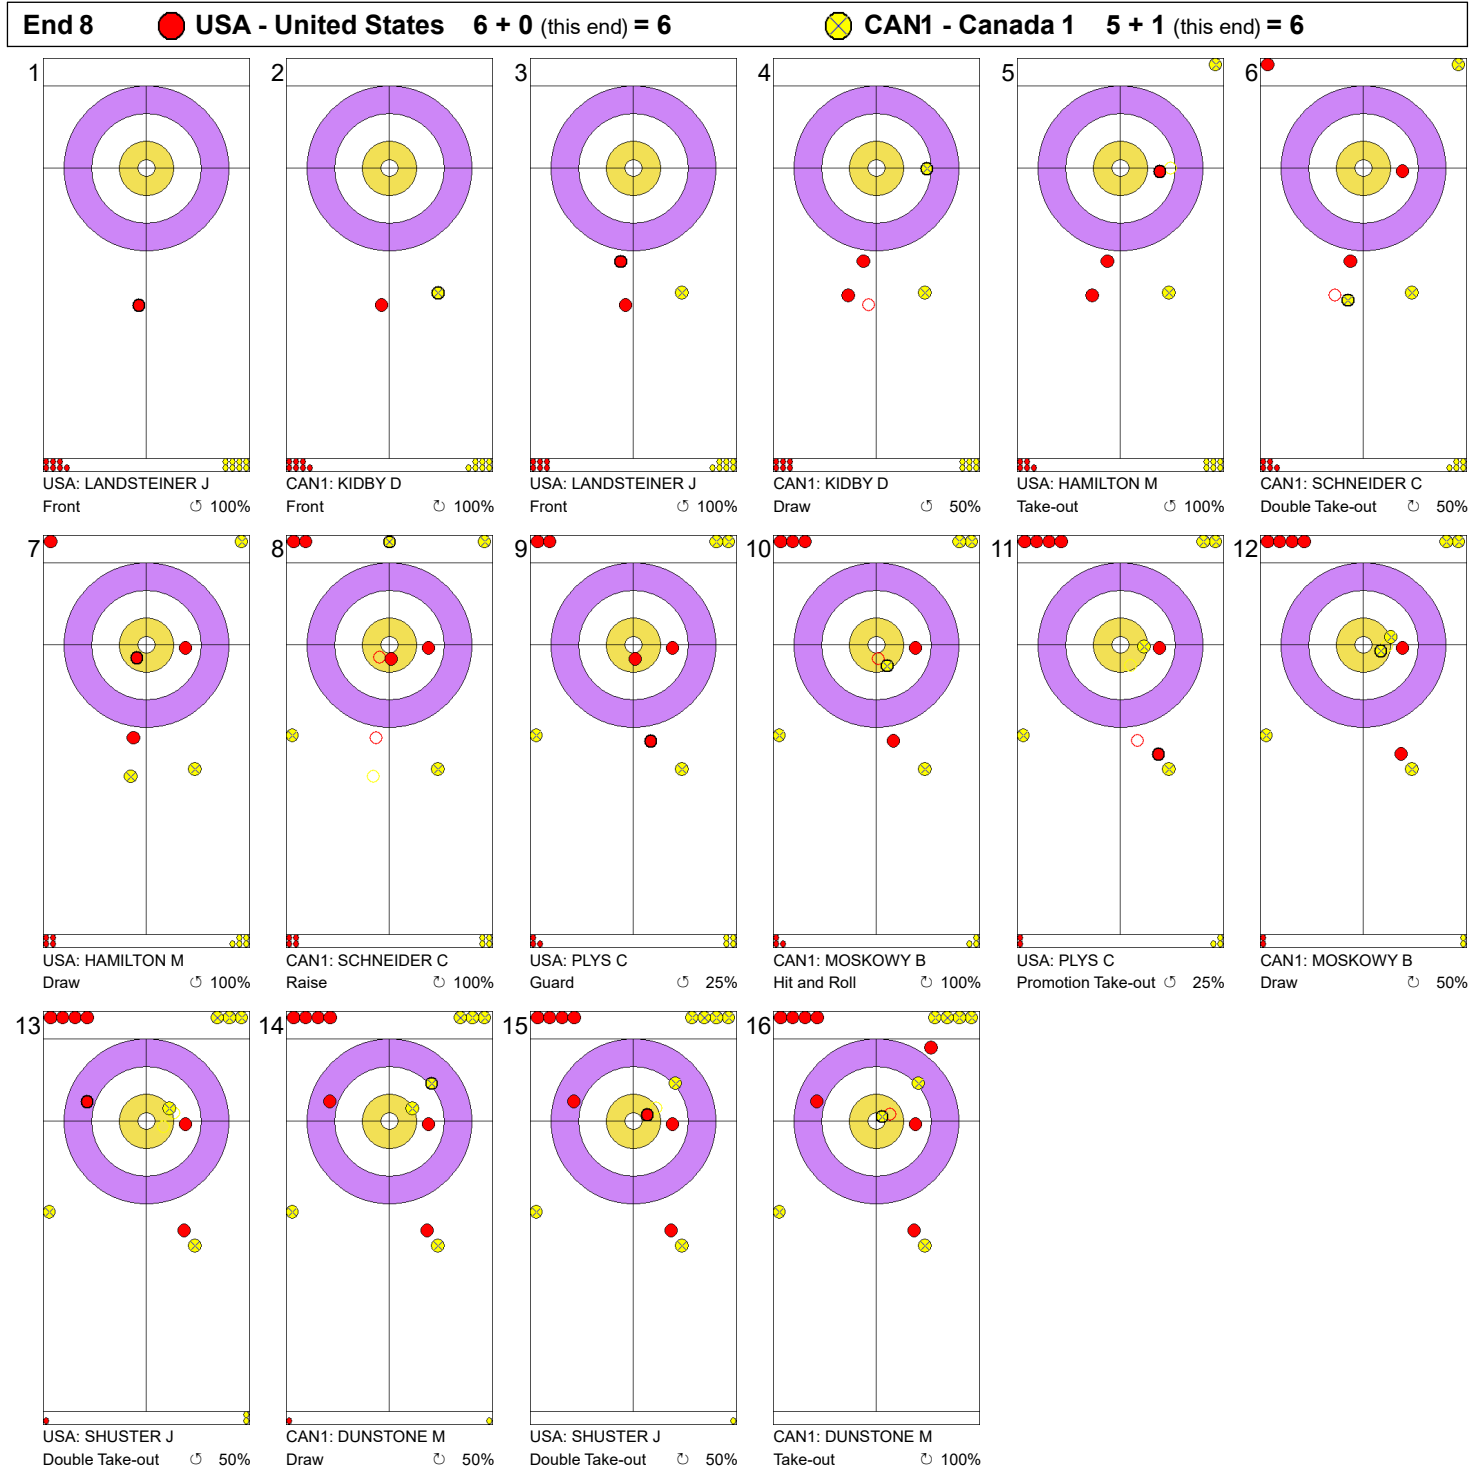

Game - Shot by Shot

Legend:
 ↻ Clockwise ↻ Counter-clockwise - Not considered

Game - Shot by Shot

Legend:
 Clockwise
  Counter-clockwise
 - Not considered

Game - Shot by Shot

Legend:
 Clockwise
  Counter-clockwise
 - Not considered

Game - Shot by Shot

Legend:
 Clockwise
  Counter-clockwise
 - Not considered

Game - Shot by Shot

Legend:
 Clockwise
  Counter-clockwise
 - Not considered

Game - Shot by Shot

End 9  USA - United States 6 + 1 (this end) = 7  CAN1 - Canada 1 6 + 0 (this end) = 6

Legend:
 Clockwise
  Counter-clockwise
 - Not considered