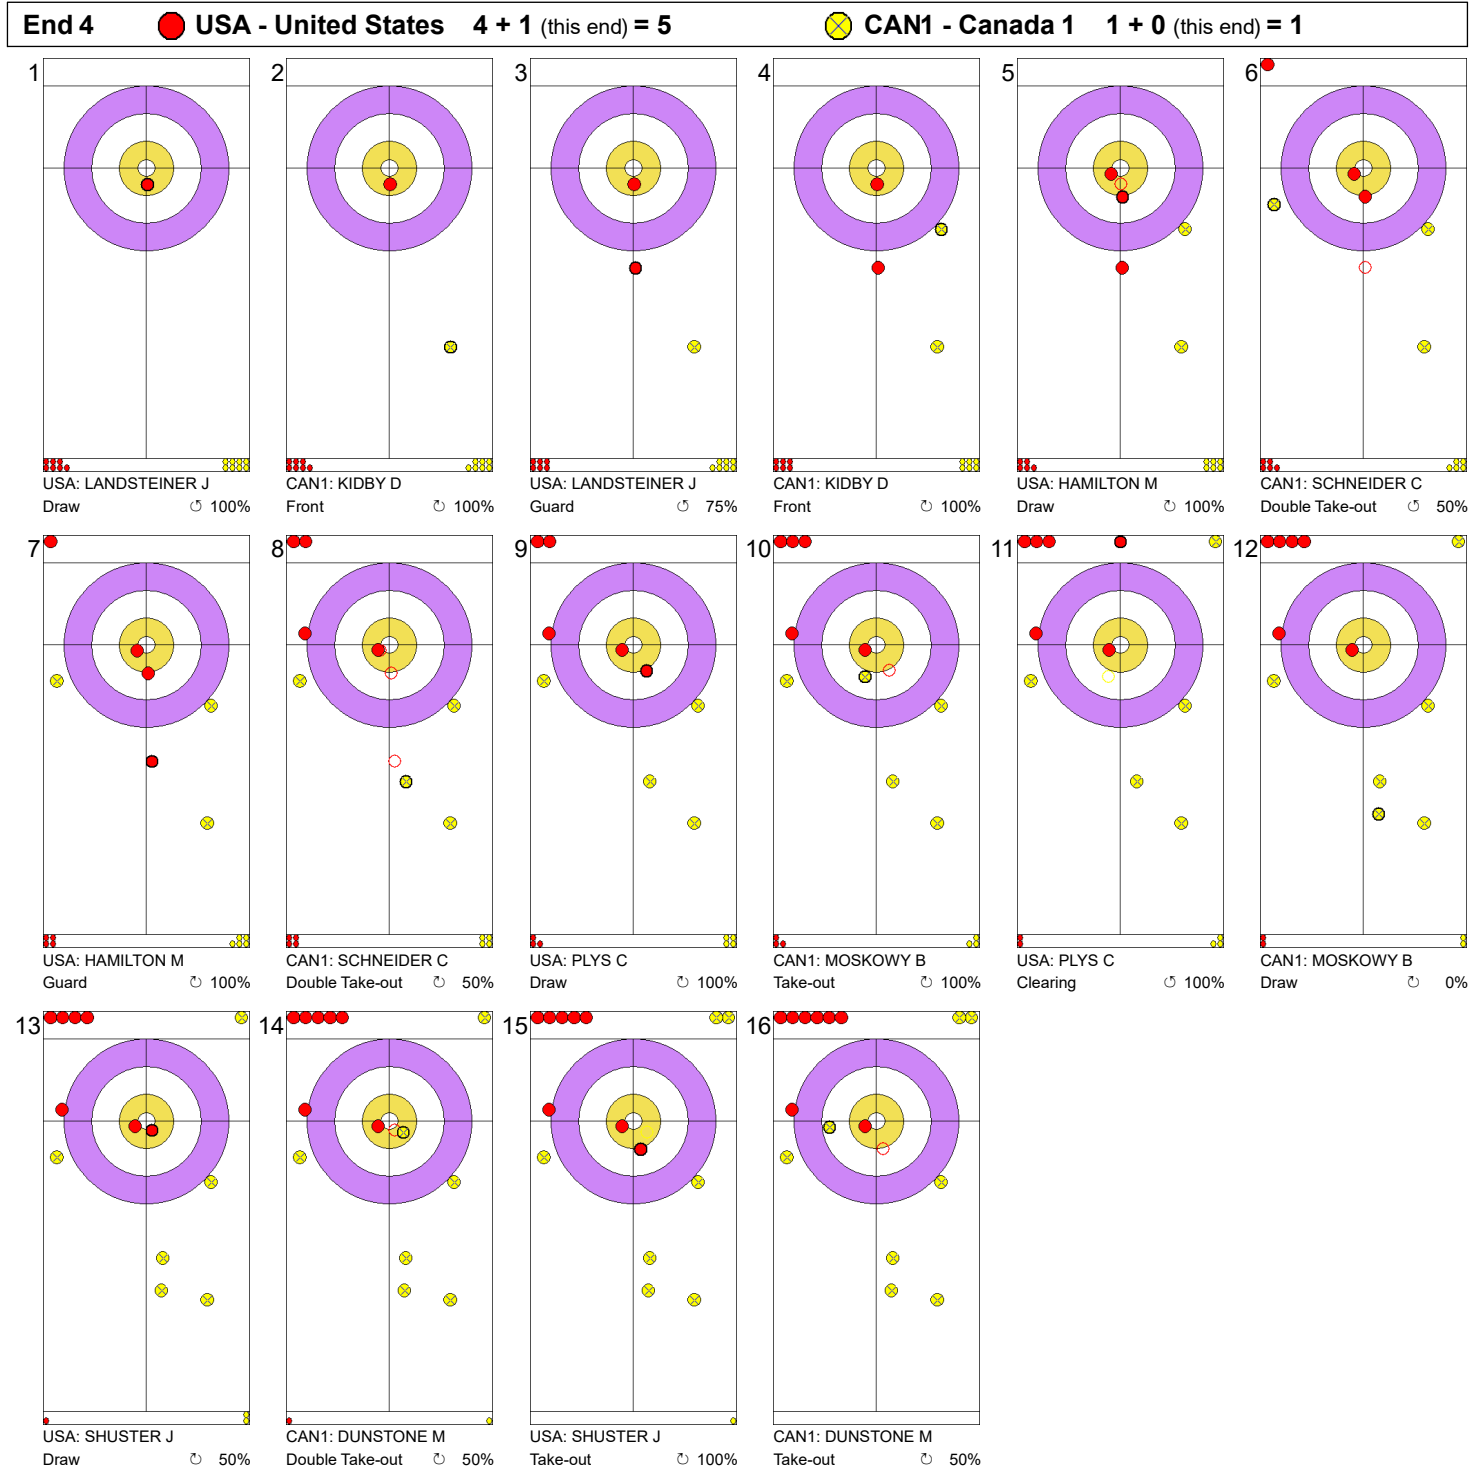

Game - Shot by Shot

Legend:
 ↻ Clockwise ↻ Counter-clockwise - Not considered

Game - Shot by Shot

Legend:
 Clockwise
  Counter-clockwise
 - Not considered

Game - Shot by Shot

Legend:
 Clockwise
  Counter-clockwise
 - Not considered

Game - Shot by Shot

Legend:
 Clockwise
  Counter-clockwise
 - Not considered

Game - Shot by Shot

Legend:
 Clockwise
  Counter-clockwise
 - Not considered

Game - Shot by Shot

End 9  USA - United States 6 + 1 (this end) = 7  CAN1 - Canada 1 6 + 0 (this end) = 6

Legend:
 Clockwise
  Counter-clockwise
 - Not considered