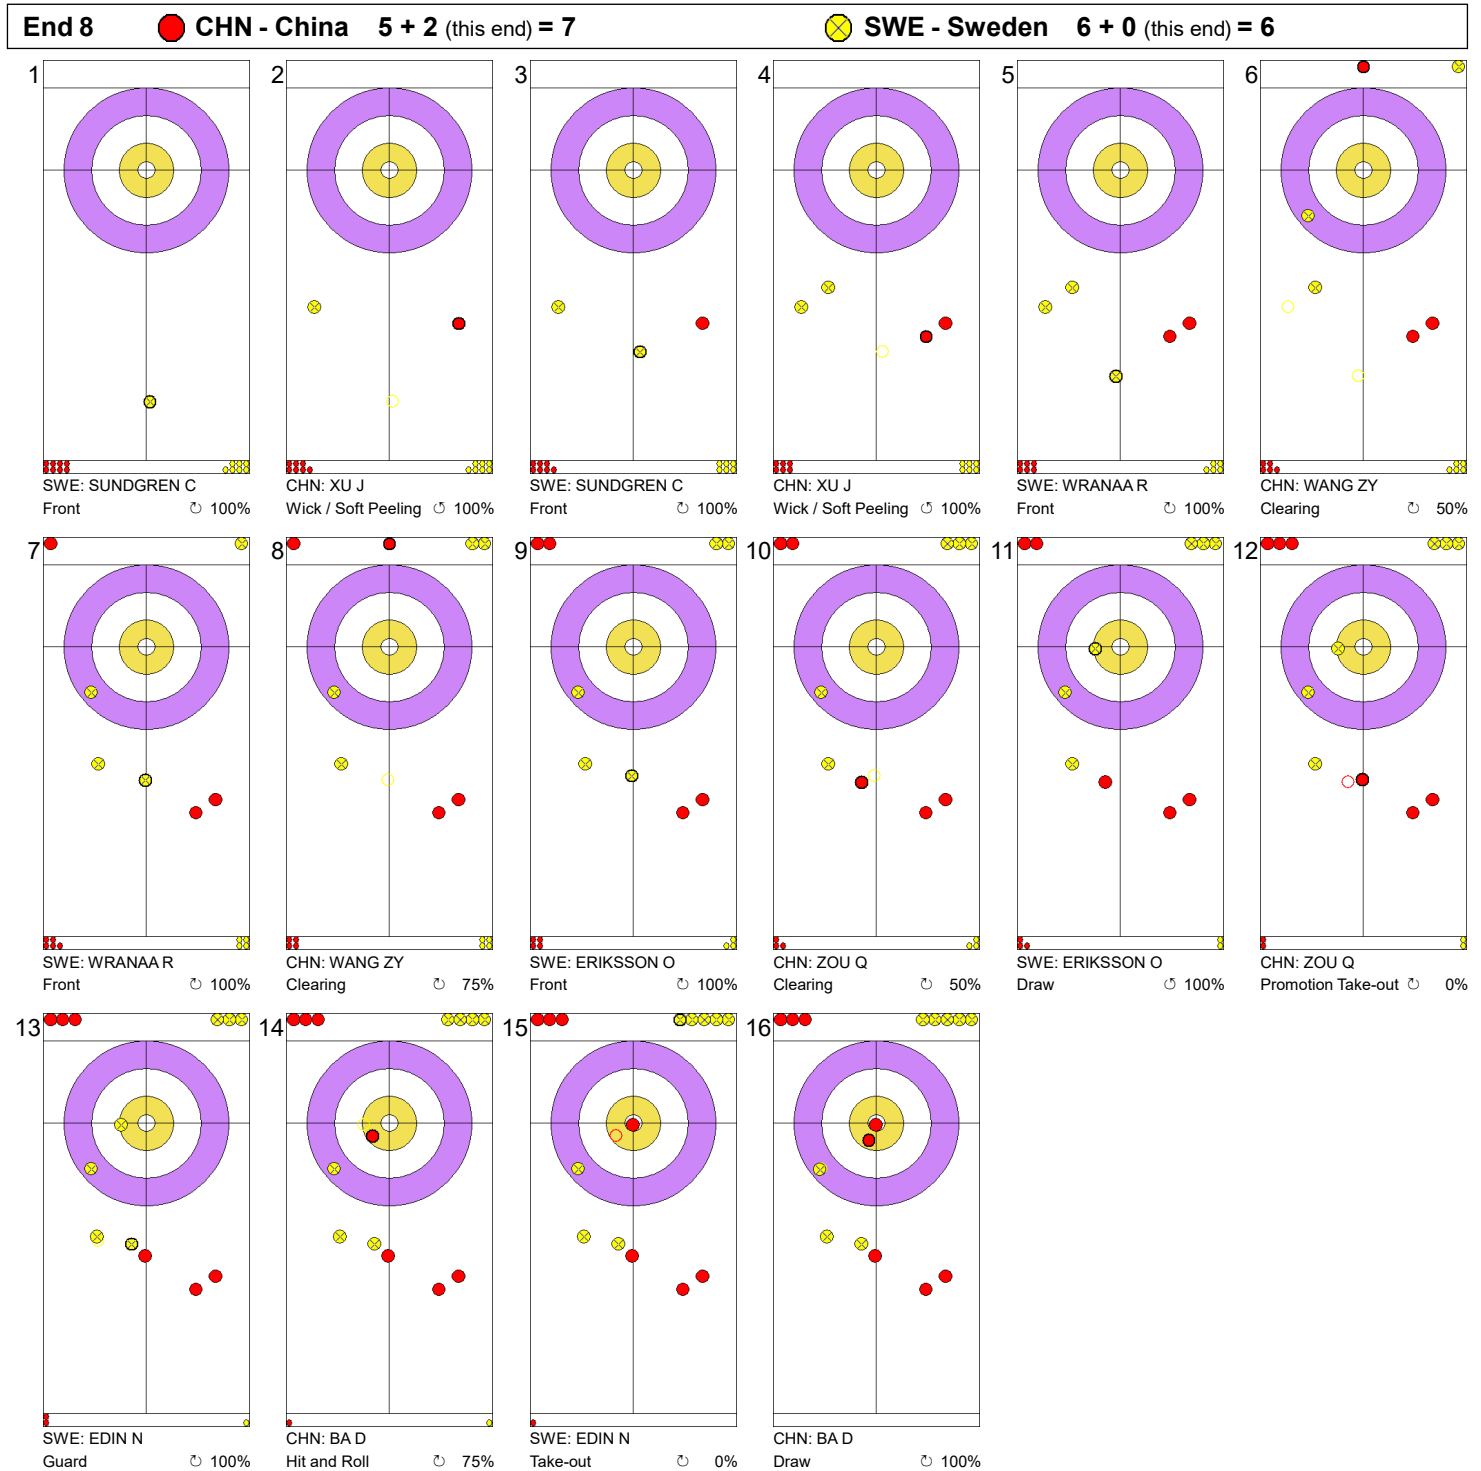

Game - Shot by Shot

Legend:
 Clockwise
  Counter-clockwise
 - Not considered

Game - Shot by Shot

Legend:
 ↻ Clockwise ↺ Counter-clockwise - Not considered

Game - Shot by Shot

Legend:
 ↻ Clockwise ↺ Counter-clockwise - Not considered

Game - Shot by Shot

Legend:
 ↻ Clockwise ↺ Counter-clockwise - Not considered