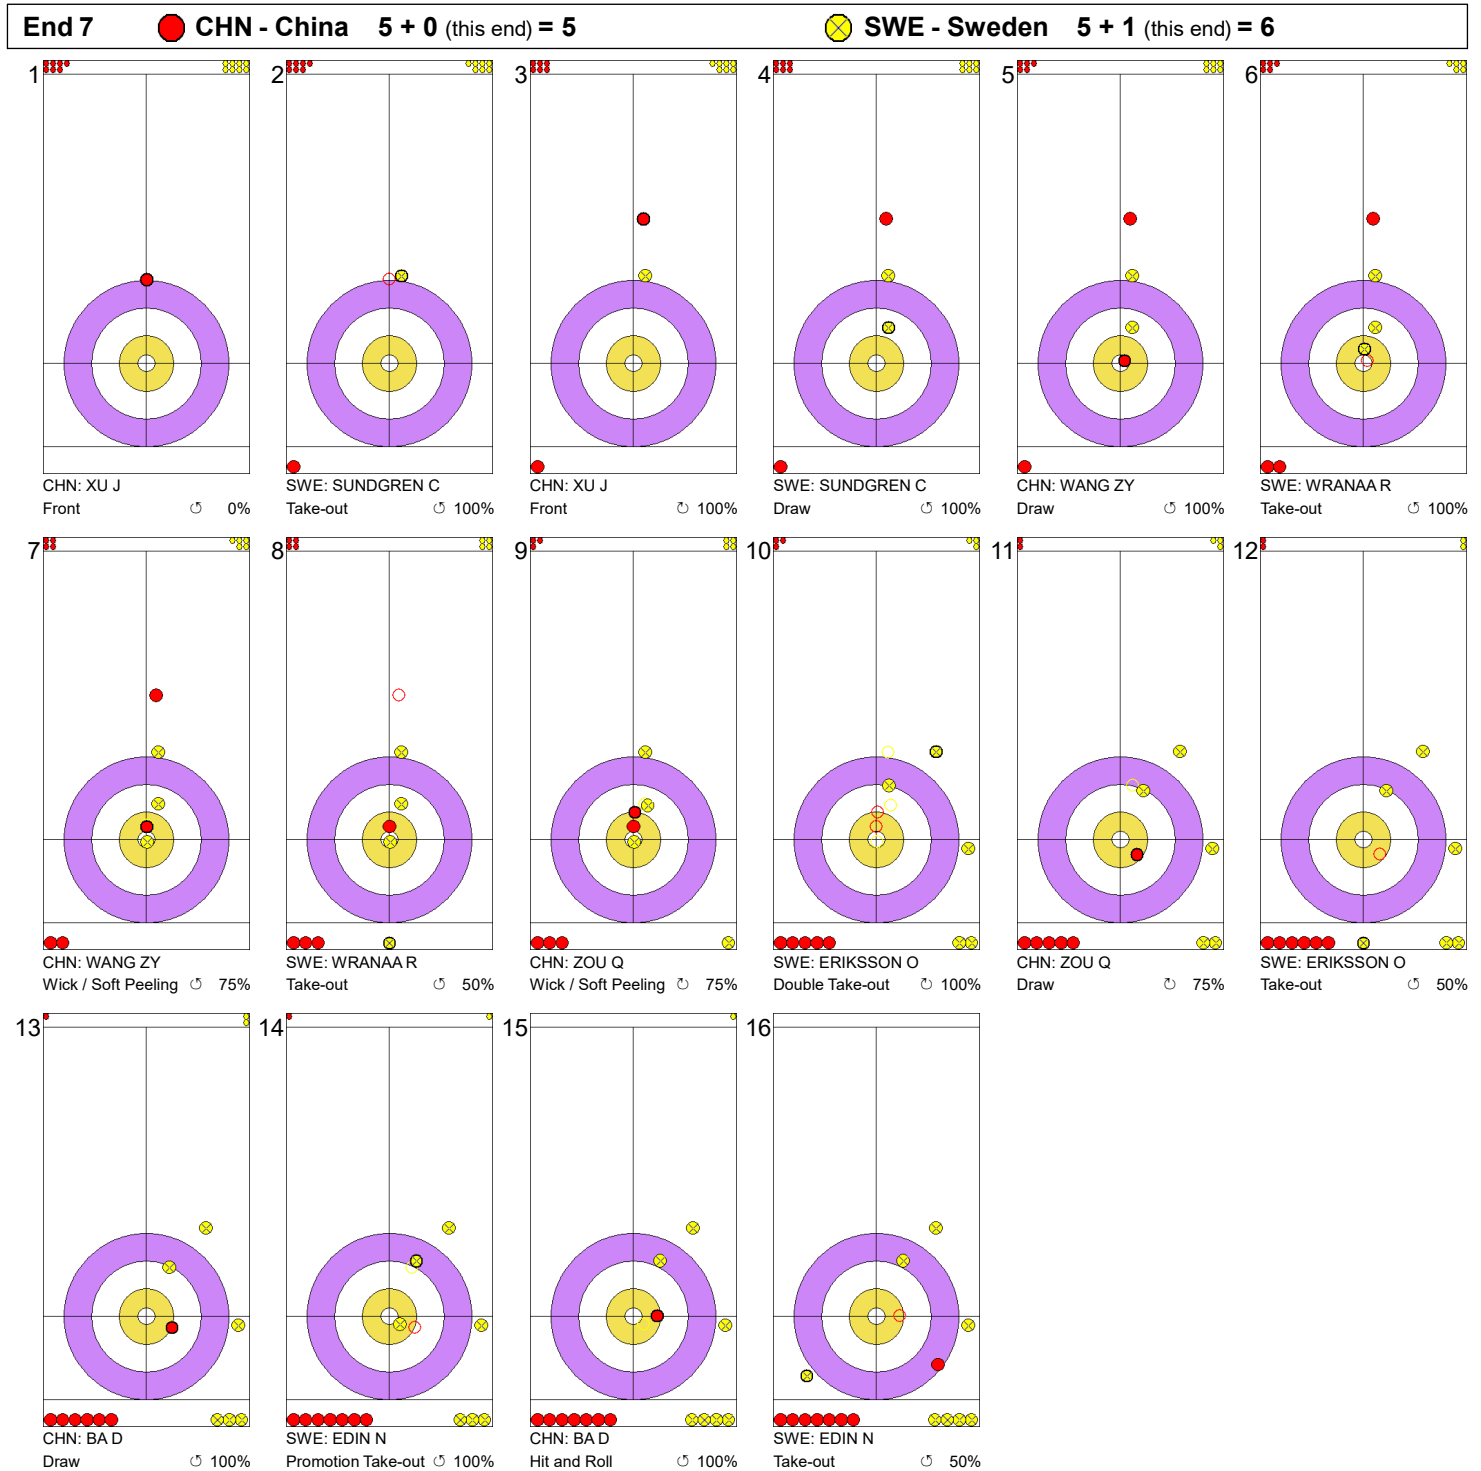

Game - Shot by Shot

Legend:
 Clockwise
  Counter-clockwise
 - Not considered

Game - Shot by Shot

Legend:
 ↻ Clockwise ↺ Counter-clockwise - Not considered

Game - Shot by Shot

Legend:
 ↻ Clockwise ↺ Counter-clockwise - Not considered

Game - Shot by Shot

Legend:
 ↻ Clockwise ↺ Counter-clockwise - Not considered