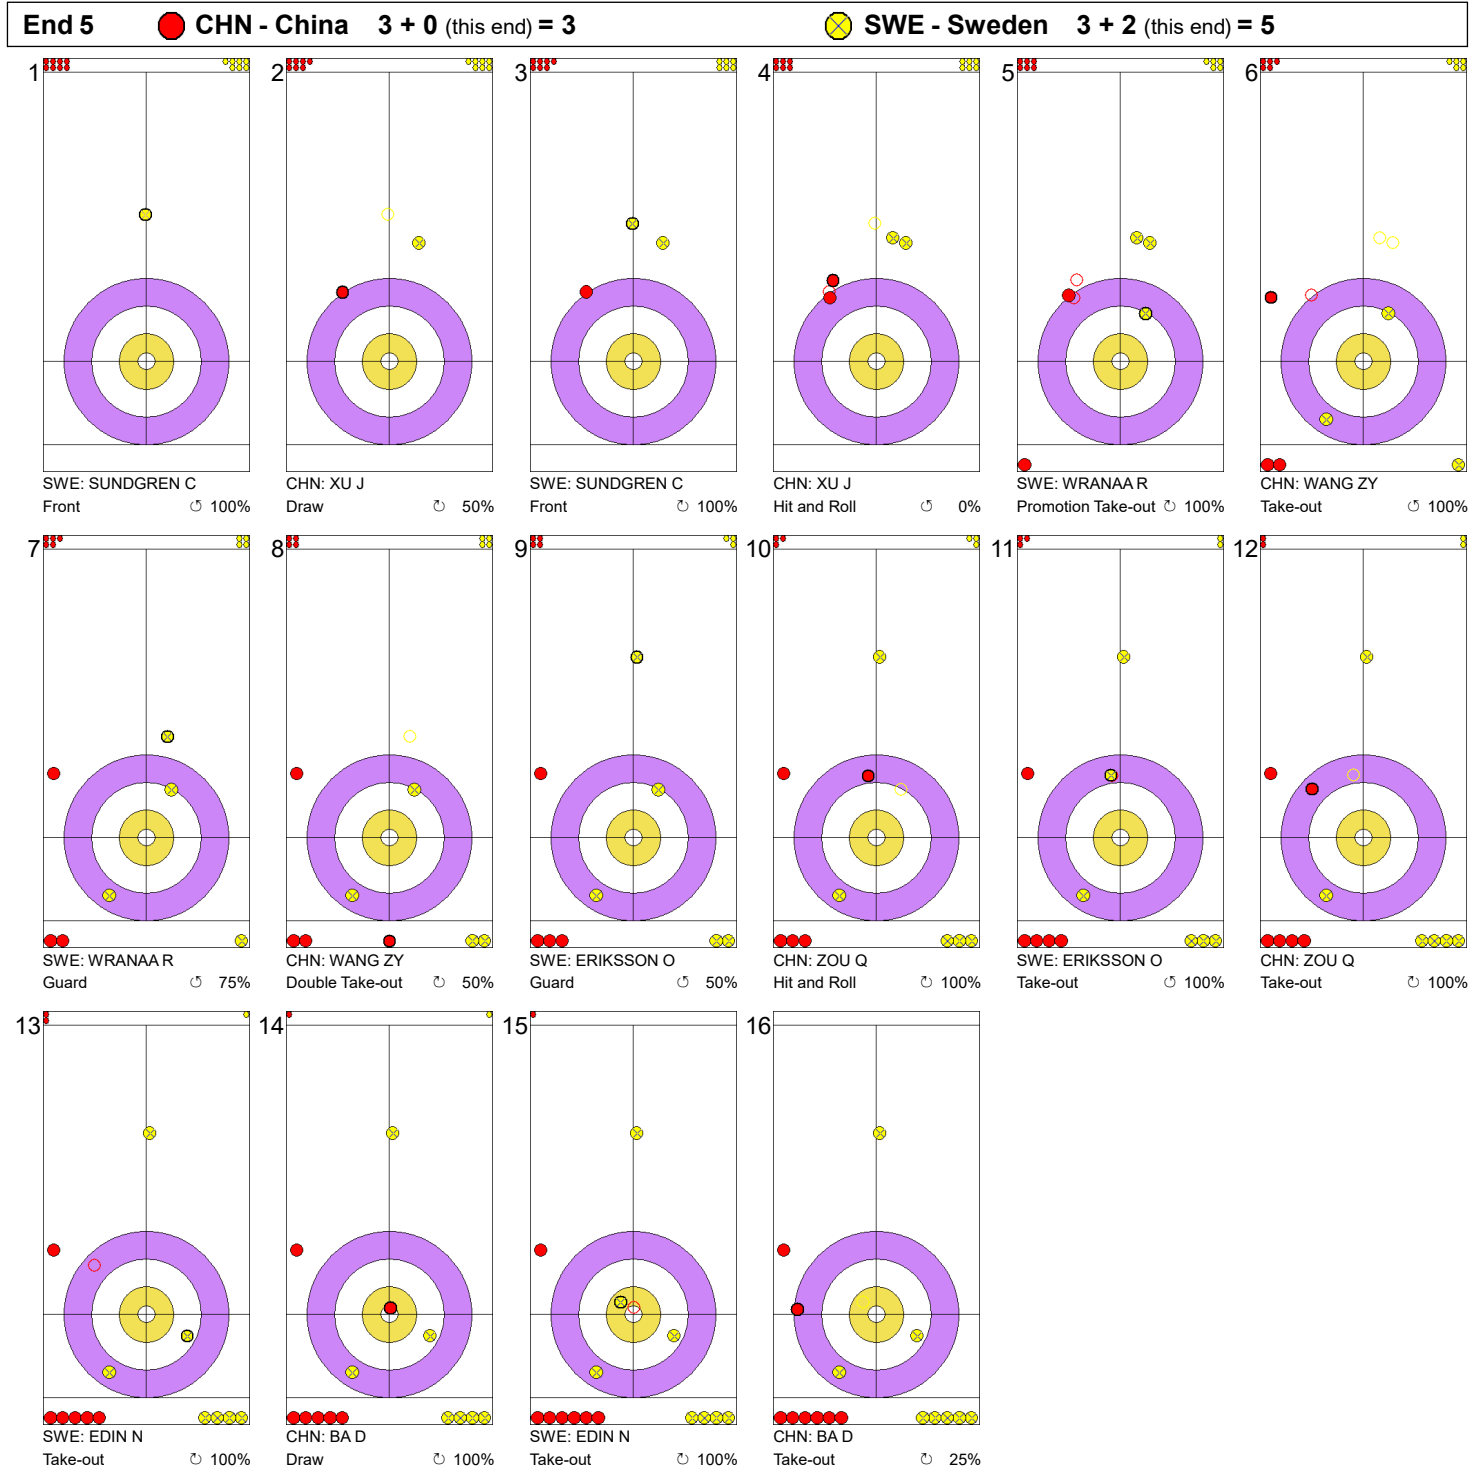

Game - Shot by Shot

Legend:
 Clockwise
  Counter-clockwise
 - Not considered

Game - Shot by Shot

Legend:
 ↻ Clockwise ↺ Counter-clockwise - Not considered

Game - Shot by Shot

Legend:
 ↻ Clockwise ↺ Counter-clockwise - Not considered

Game - Shot by Shot

Legend:
 ↻ Clockwise ↺ Counter-clockwise - Not considered