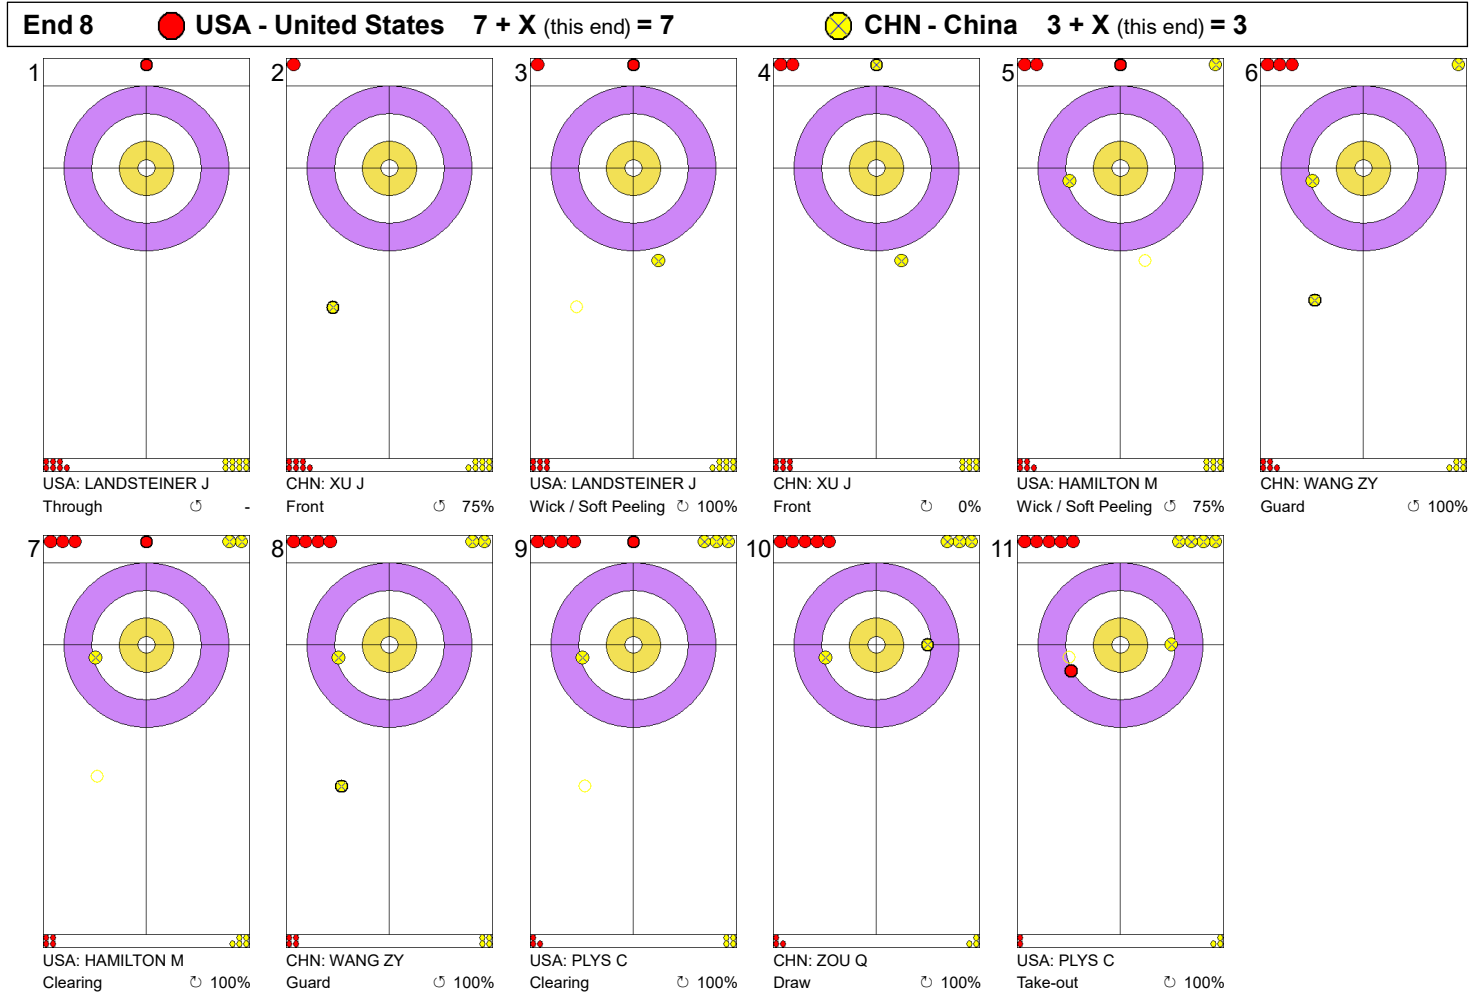

Game - Shot by Shot

Legend:
 Clockwise
  Counter-clockwise
 - Not considered

Game - Shot by Shot

Legend:
 Clockwise
  Counter-clockwise
 - Not considered

Game - Shot by Shot

Legend:
 Clockwise
  Counter-clockwise
 - Not considered

Game - Shot by Shot

Legend:
 Clockwise
  Counter-clockwise
 - Not considered

Game - Shot by Shot

Legend:
 Clockwise
  Counter-clockwise
 - Not considered

Game - Shot by Shot

Legend:
 ↻ Clockwise ↺ Counter-clockwise - Not considered

Game - Shot by Shot

Legend:
 Clockwise
 Counter-clockwise
 - Not considered

Game - Shot by Shot

Legend:
 ↻ Clockwise ↺ Counter-clockwise - Not considered
 X Unfinished end due to concession