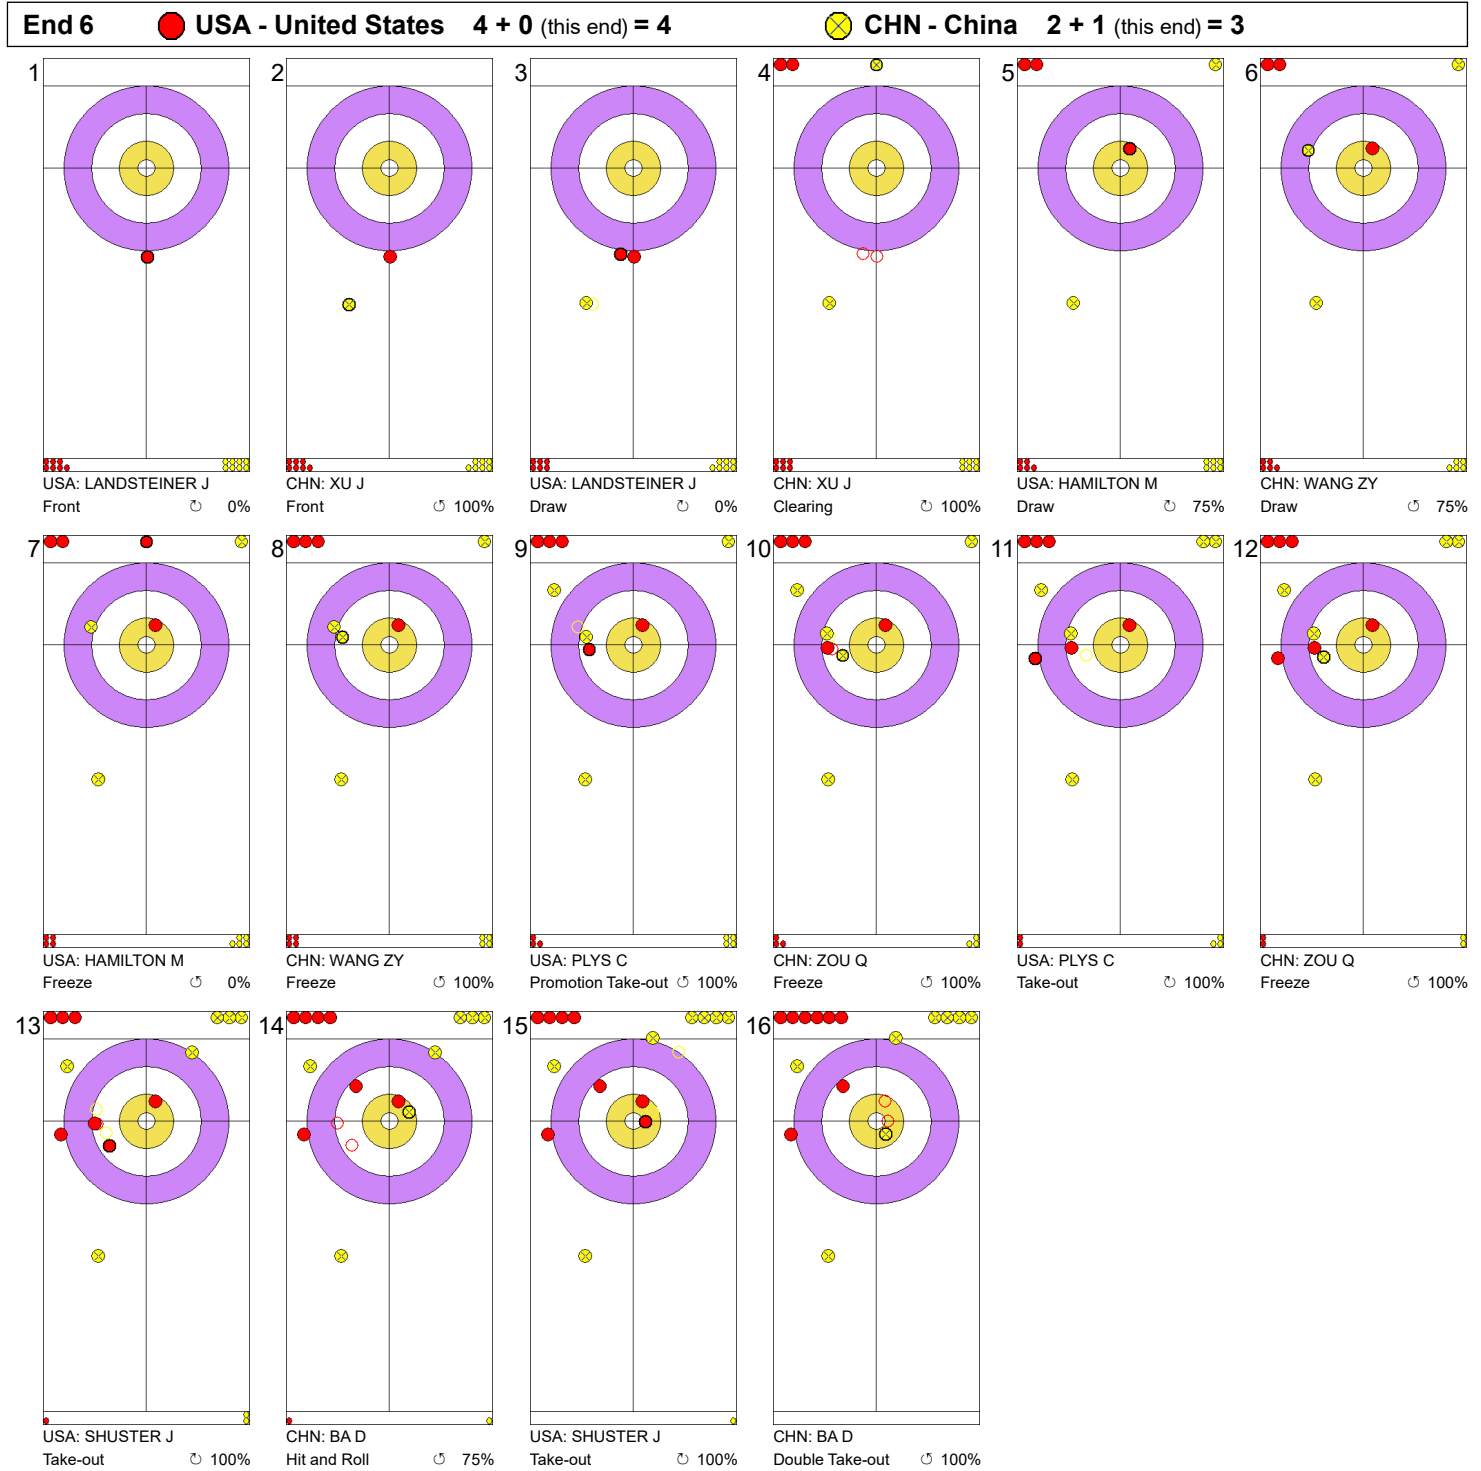

Game - Shot by Shot

Legend:
 Clockwise
  Counter-clockwise
 - Not considered

Game - Shot by Shot

Legend:
 Clockwise
  Counter-clockwise
 - Not considered

Game - Shot by Shot

Legend:
 Clockwise
  Counter-clockwise
 - Not considered

Game - Shot by Shot

Legend:
 Clockwise
  Counter-clockwise
 - Not considered

Game - Shot by Shot

Legend:
 Clockwise
  Counter-clockwise
 - Not considered

Game - Shot by Shot

Legend:
 ↻ Clockwise ↺ Counter-clockwise - Not considered

Game - Shot by Shot

Legend:
 Clockwise
 Counter-clockwise
 - Not considered

Game - Shot by Shot

Legend:
 ↻ Clockwise ↺ Counter-clockwise - Not considered
 X Unfinished end due to concession