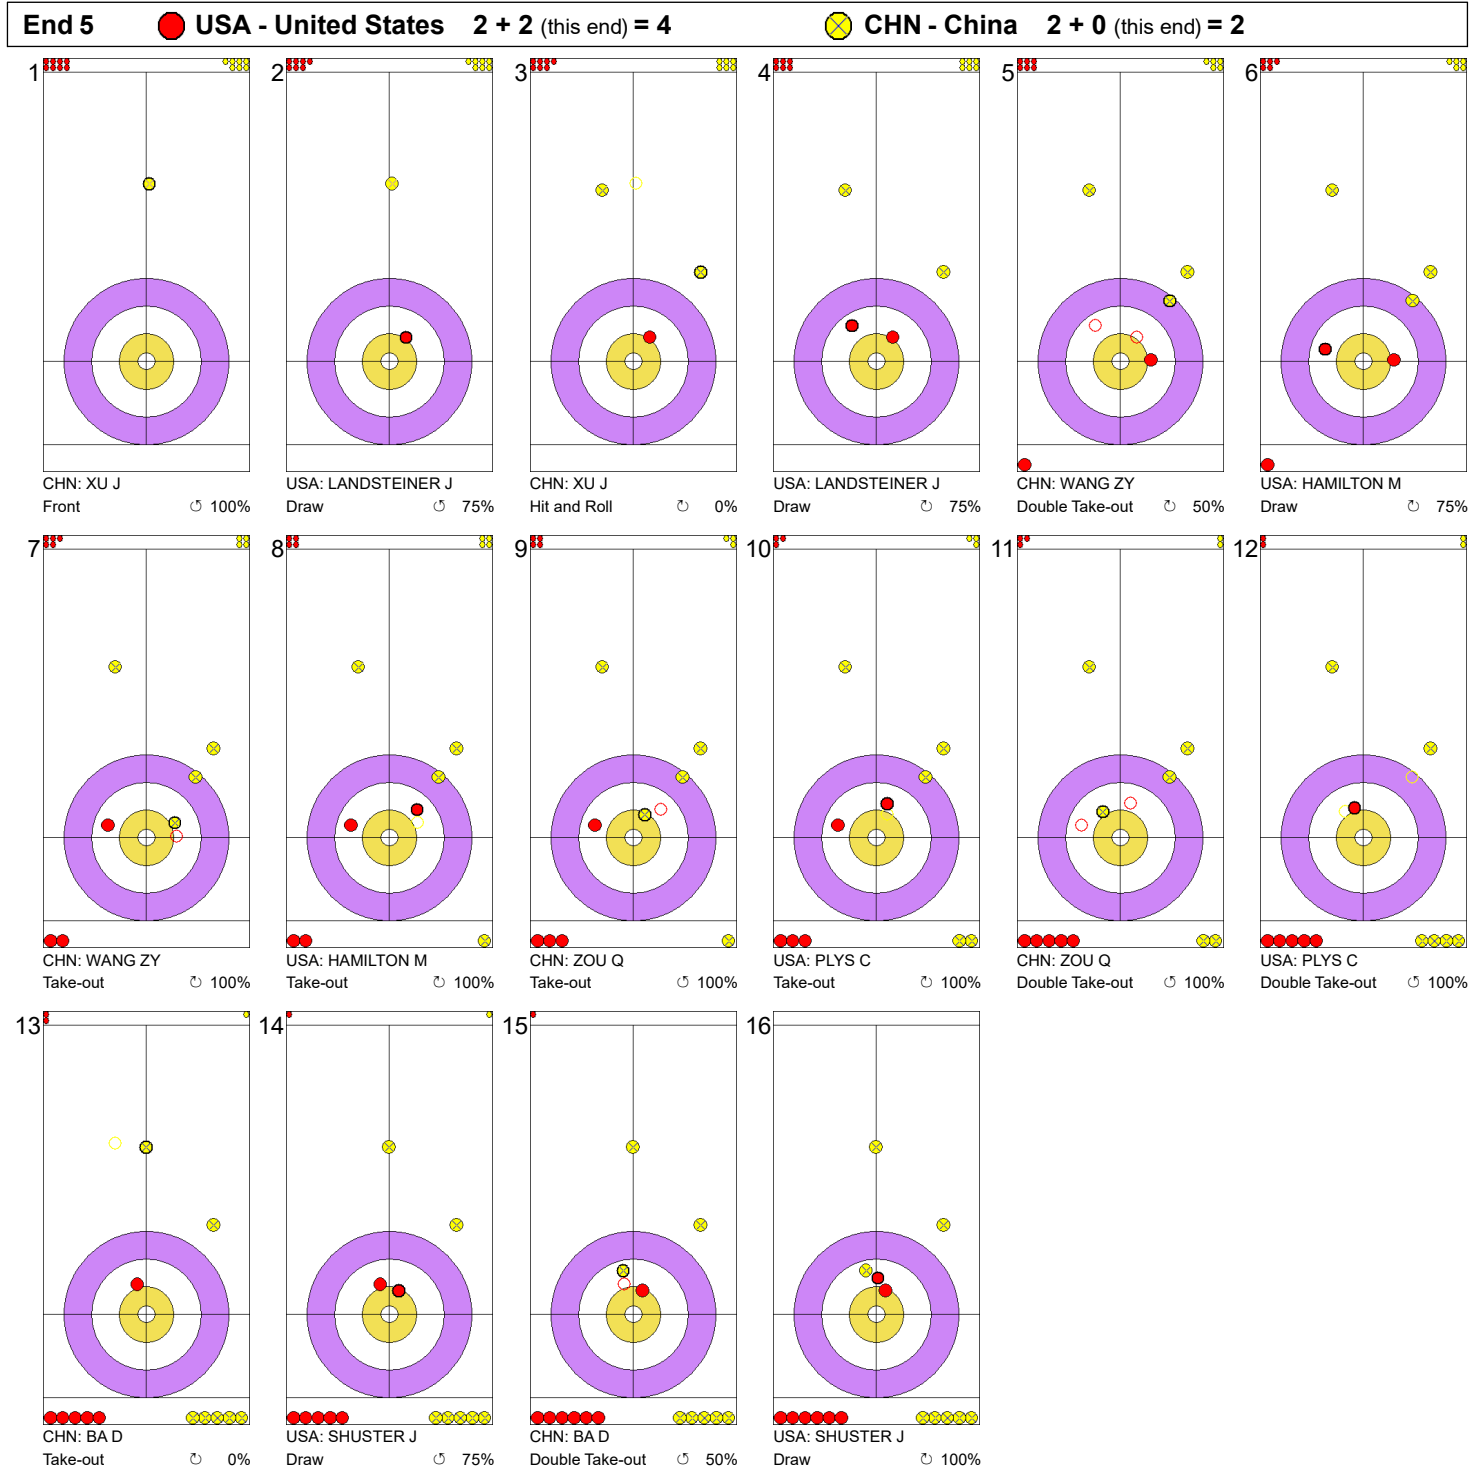

Game - Shot by Shot

Legend:
 Clockwise
  Counter-clockwise
 - Not considered

Game - Shot by Shot

Legend:
 Clockwise
  Counter-clockwise
 - Not considered

Game - Shot by Shot

Legend:
 Clockwise
  Counter-clockwise
 - Not considered

Game - Shot by Shot

Legend:
 Clockwise
  Counter-clockwise
 - Not considered

Game - Shot by Shot

Legend:
 Clockwise
  Counter-clockwise
 - Not considered

Game - Shot by Shot

Legend:
 ↻ Clockwise ↺ Counter-clockwise - Not considered

Game - Shot by Shot

Legend:
 Clockwise
 Counter-clockwise
 - Not considered

Game - Shot by Shot

Legend:
 ↻ Clockwise ↺ Counter-clockwise - Not considered
 X Unfinished end due to concession