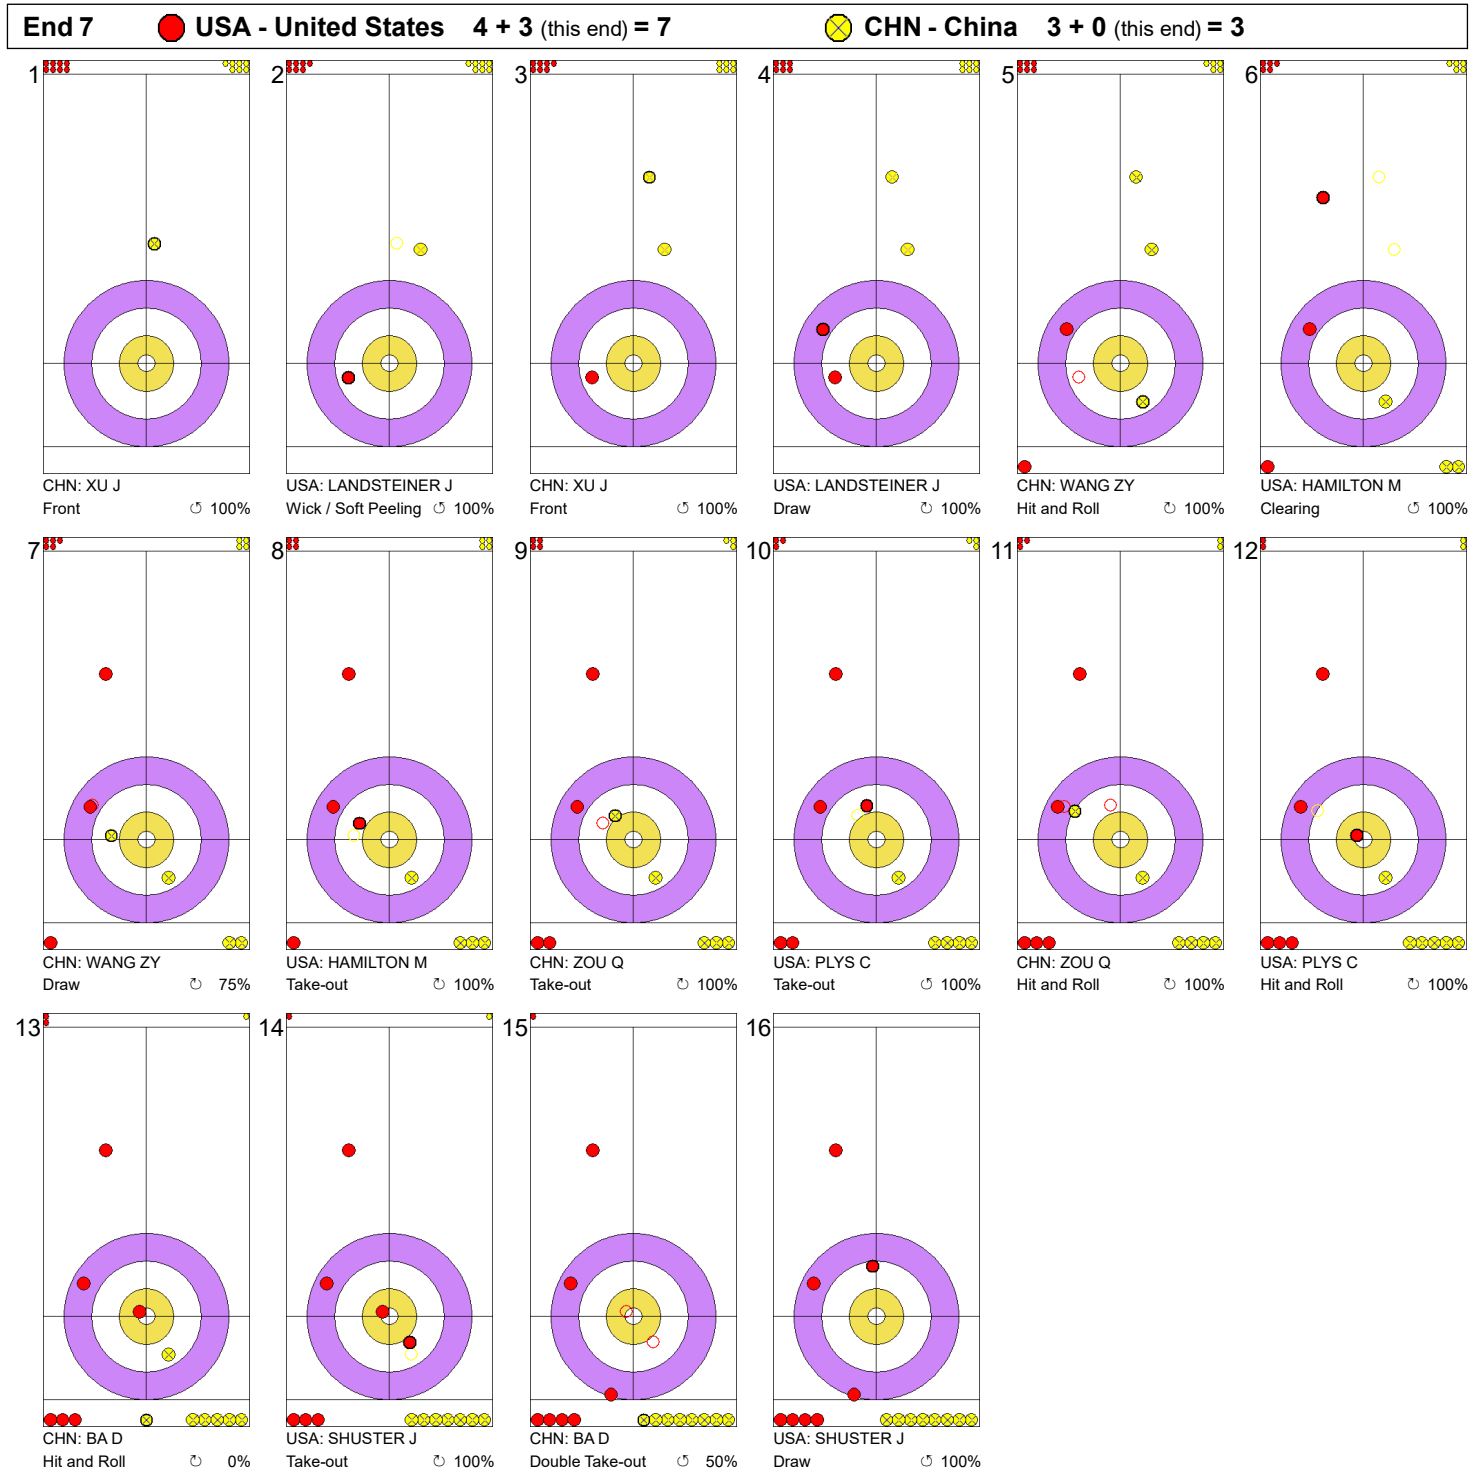

Game - Shot by Shot

Legend:
 Clockwise
  Counter-clockwise
 - Not considered

Game - Shot by Shot

Legend:
 Clockwise
  Counter-clockwise
 - Not considered

Game - Shot by Shot

Legend:
 Clockwise
  Counter-clockwise
 - Not considered

Game - Shot by Shot

Legend:
 Clockwise
  Counter-clockwise
 - Not considered

Game - Shot by Shot

Legend:
 Clockwise
  Counter-clockwise
 - Not considered

Game - Shot by Shot

Legend:
 ↻ Clockwise ↺ Counter-clockwise - Not considered

Game - Shot by Shot

Legend:
 Clockwise
 Counter-clockwise
 - Not considered

Game - Shot by Shot

Legend:
 ↻ Clockwise ↺ Counter-clockwise - Not considered
 X Unfinished end due to concession