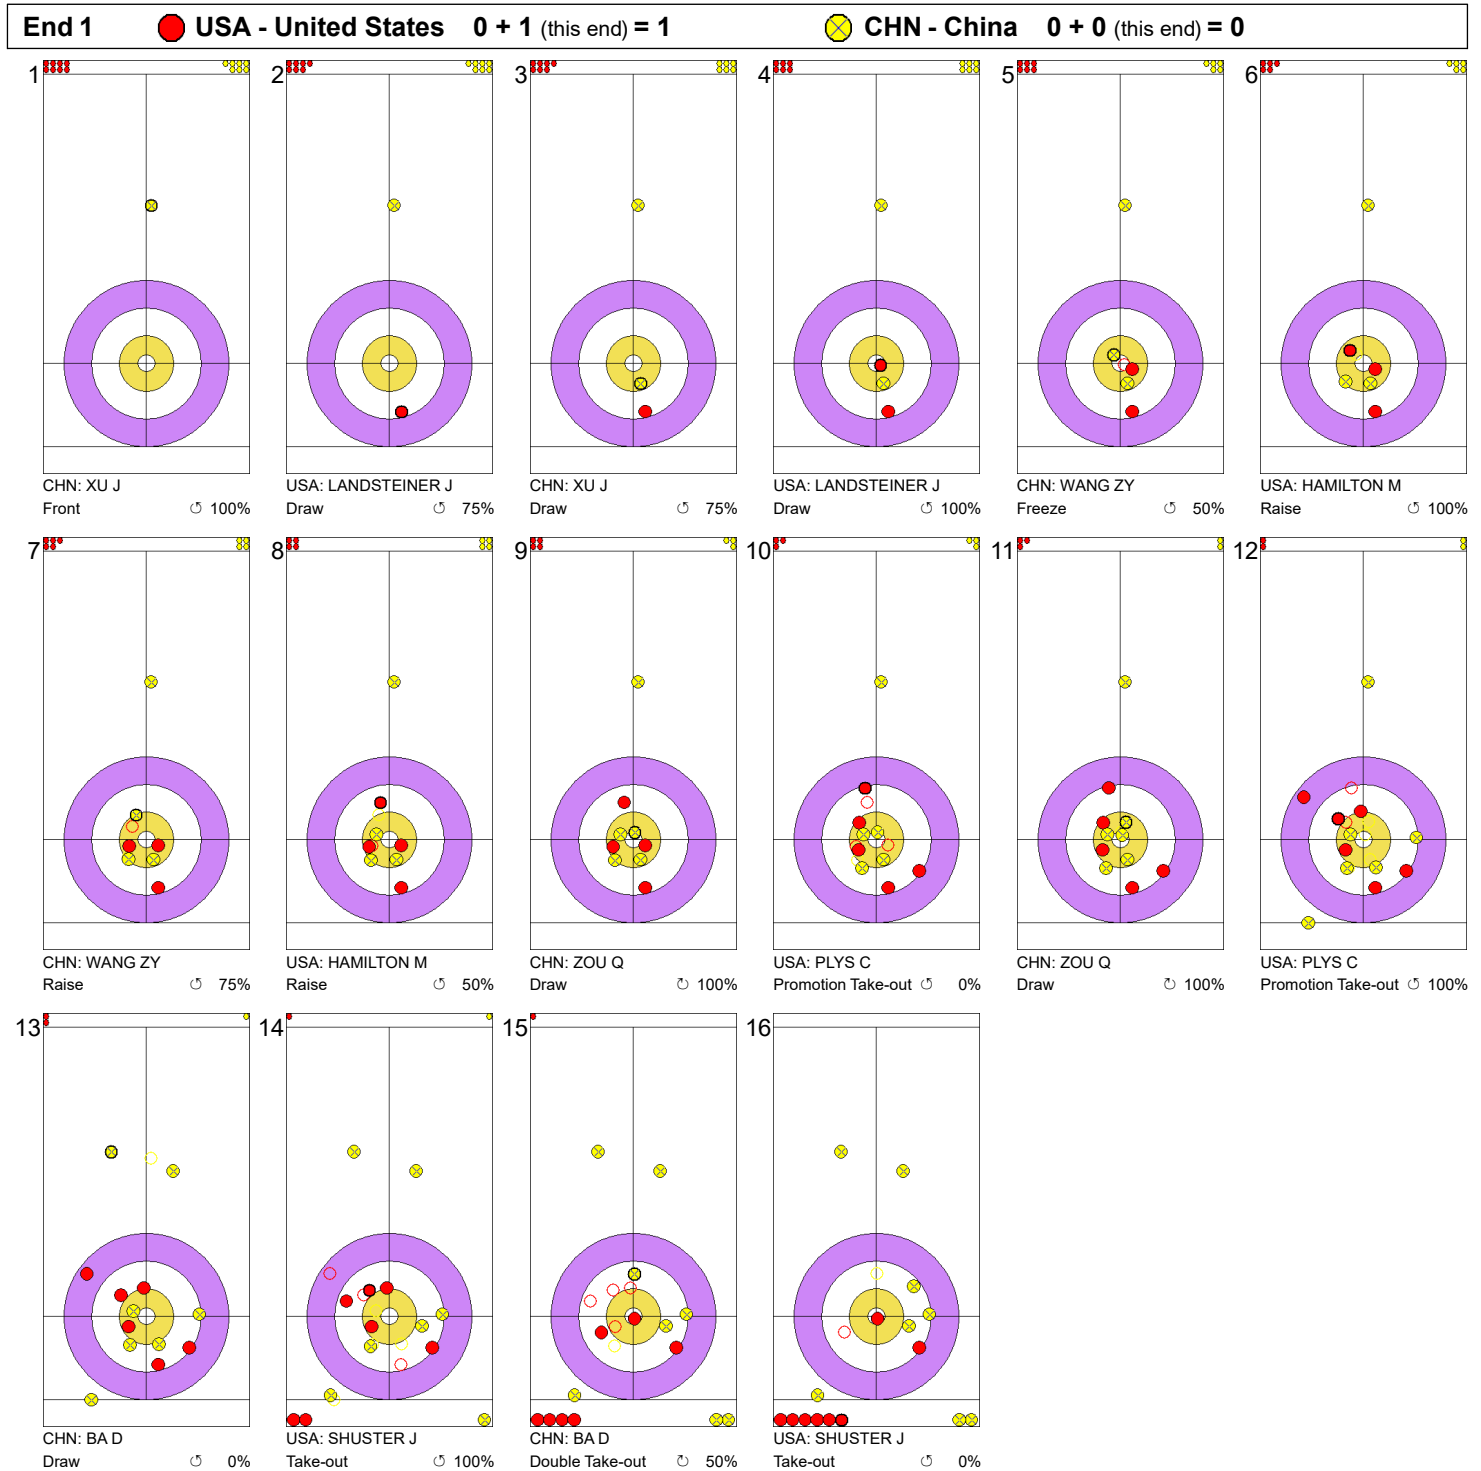

Game - Shot by Shot

Legend:
 Clockwise
  Counter-clockwise
 - Not considered

Game - Shot by Shot

Legend:
 Clockwise
  Counter-clockwise
 - Not considered

Game - Shot by Shot

Legend:
 Clockwise
  Counter-clockwise
 - Not considered

Game - Shot by Shot

Legend:
 Clockwise
  Counter-clockwise
 - Not considered

Game - Shot by Shot

Legend:
 Clockwise
  Counter-clockwise
 - Not considered

Game - Shot by Shot

Legend:
 ↻ Clockwise ↺ Counter-clockwise - Not considered

Game - Shot by Shot

Legend:
 Clockwise
 Counter-clockwise
 - Not considered

Game - Shot by Shot

Legend:
 ↻ Clockwise ↺ Counter-clockwise - Not considered
 X Unfinished end due to concession