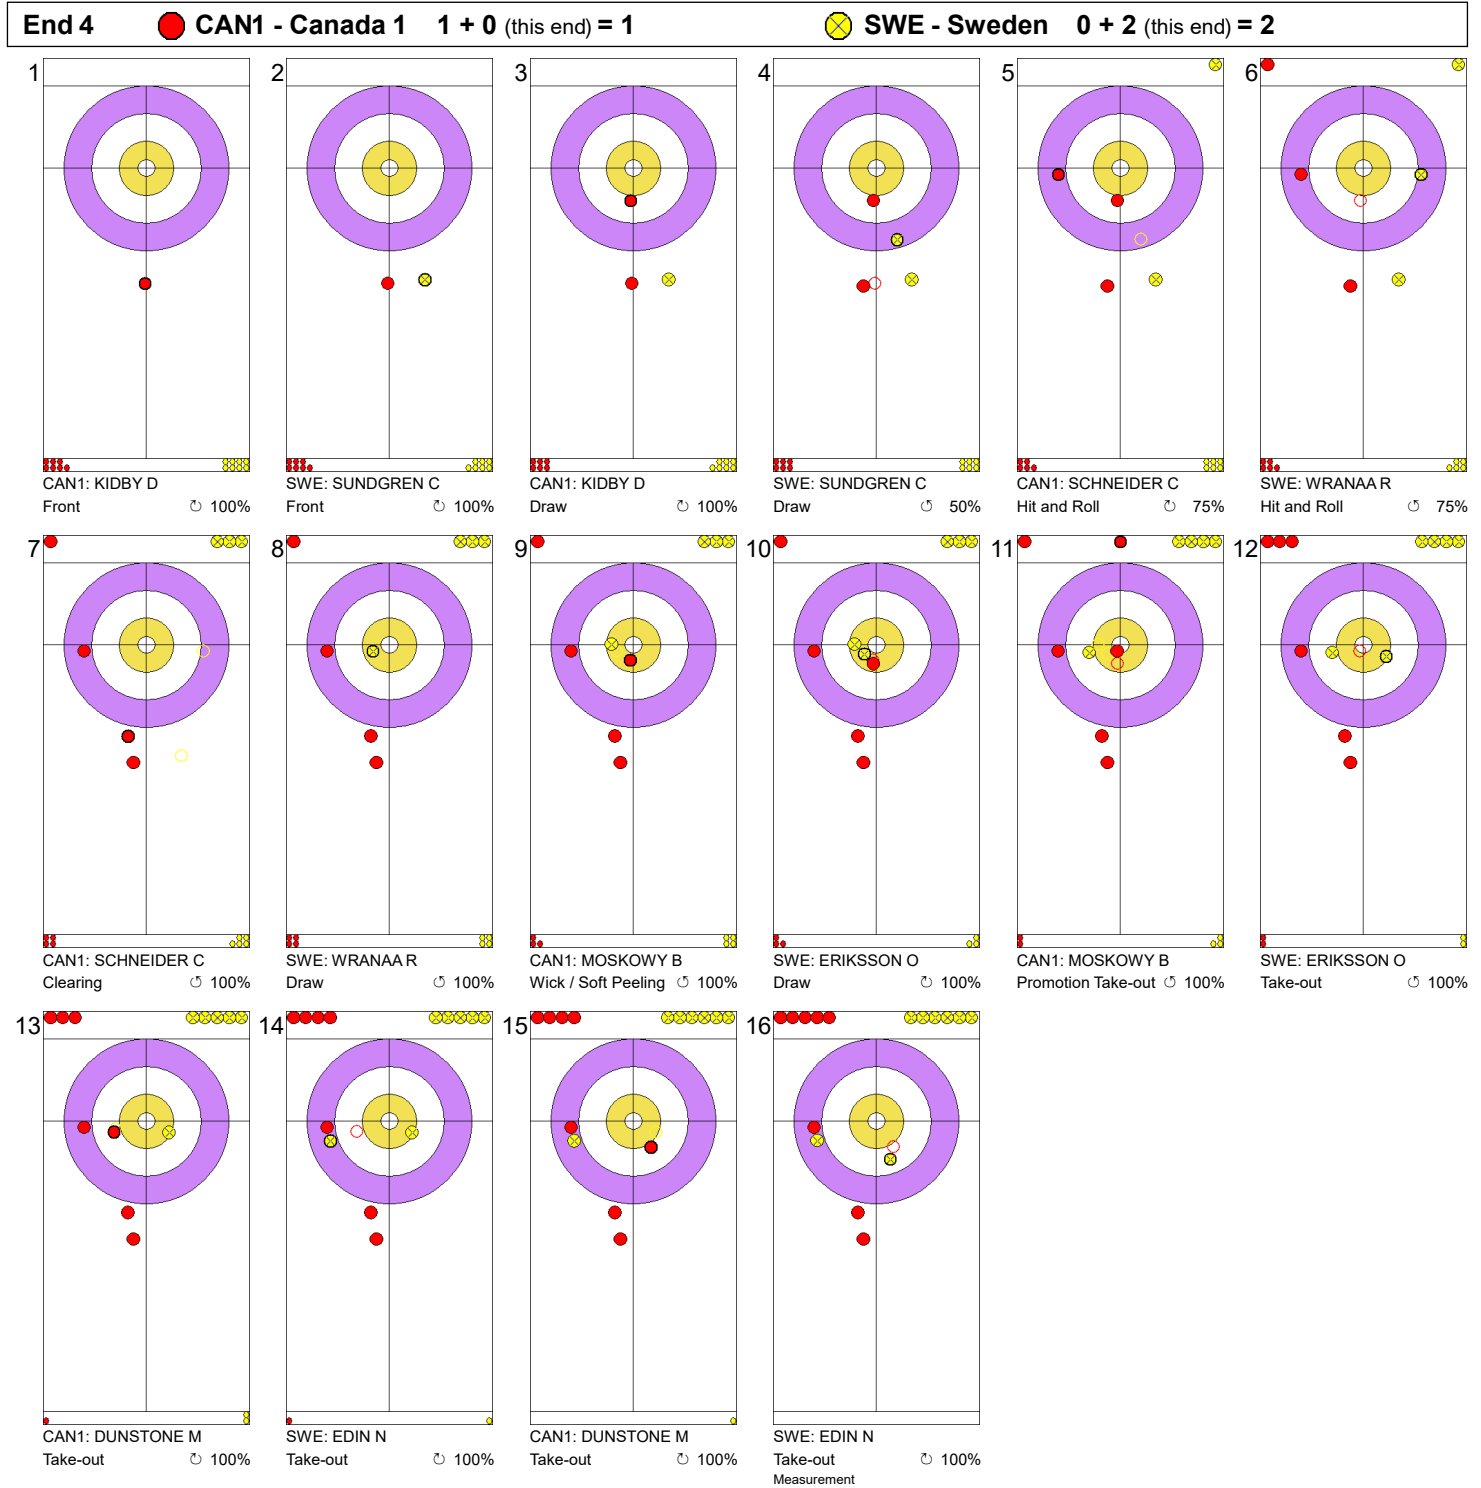

Game - Shot by Shot

Legend:
 Clockwise
  Counter-clockwise
 - Not considered

Game - Shot by Shot

Legend:
 ↻ Clockwise ↻ Counter-clockwise - Not considered

Game - Shot by Shot

Legend:
 Clockwise
  Counter-clockwise
 - Not considered

Game - Shot by Shot

Legend:
 ↻ Clockwise ↺ Counter-clockwise - Not considered

Game - Shot by Shot

Legend:
 Clockwise
  Counter-clockwise
 - Not considered

Game - Shot by Shot

Legend:
 ↻ Clockwise ↺ Counter-clockwise - Not considered

Game - Shot by Shot

Legend:
 Clockwise
  Counter-clockwise
 - Not considered

Game - Shot by Shot

Legend:
 ↻ Clockwise ↺ Counter-clockwise - Not considered