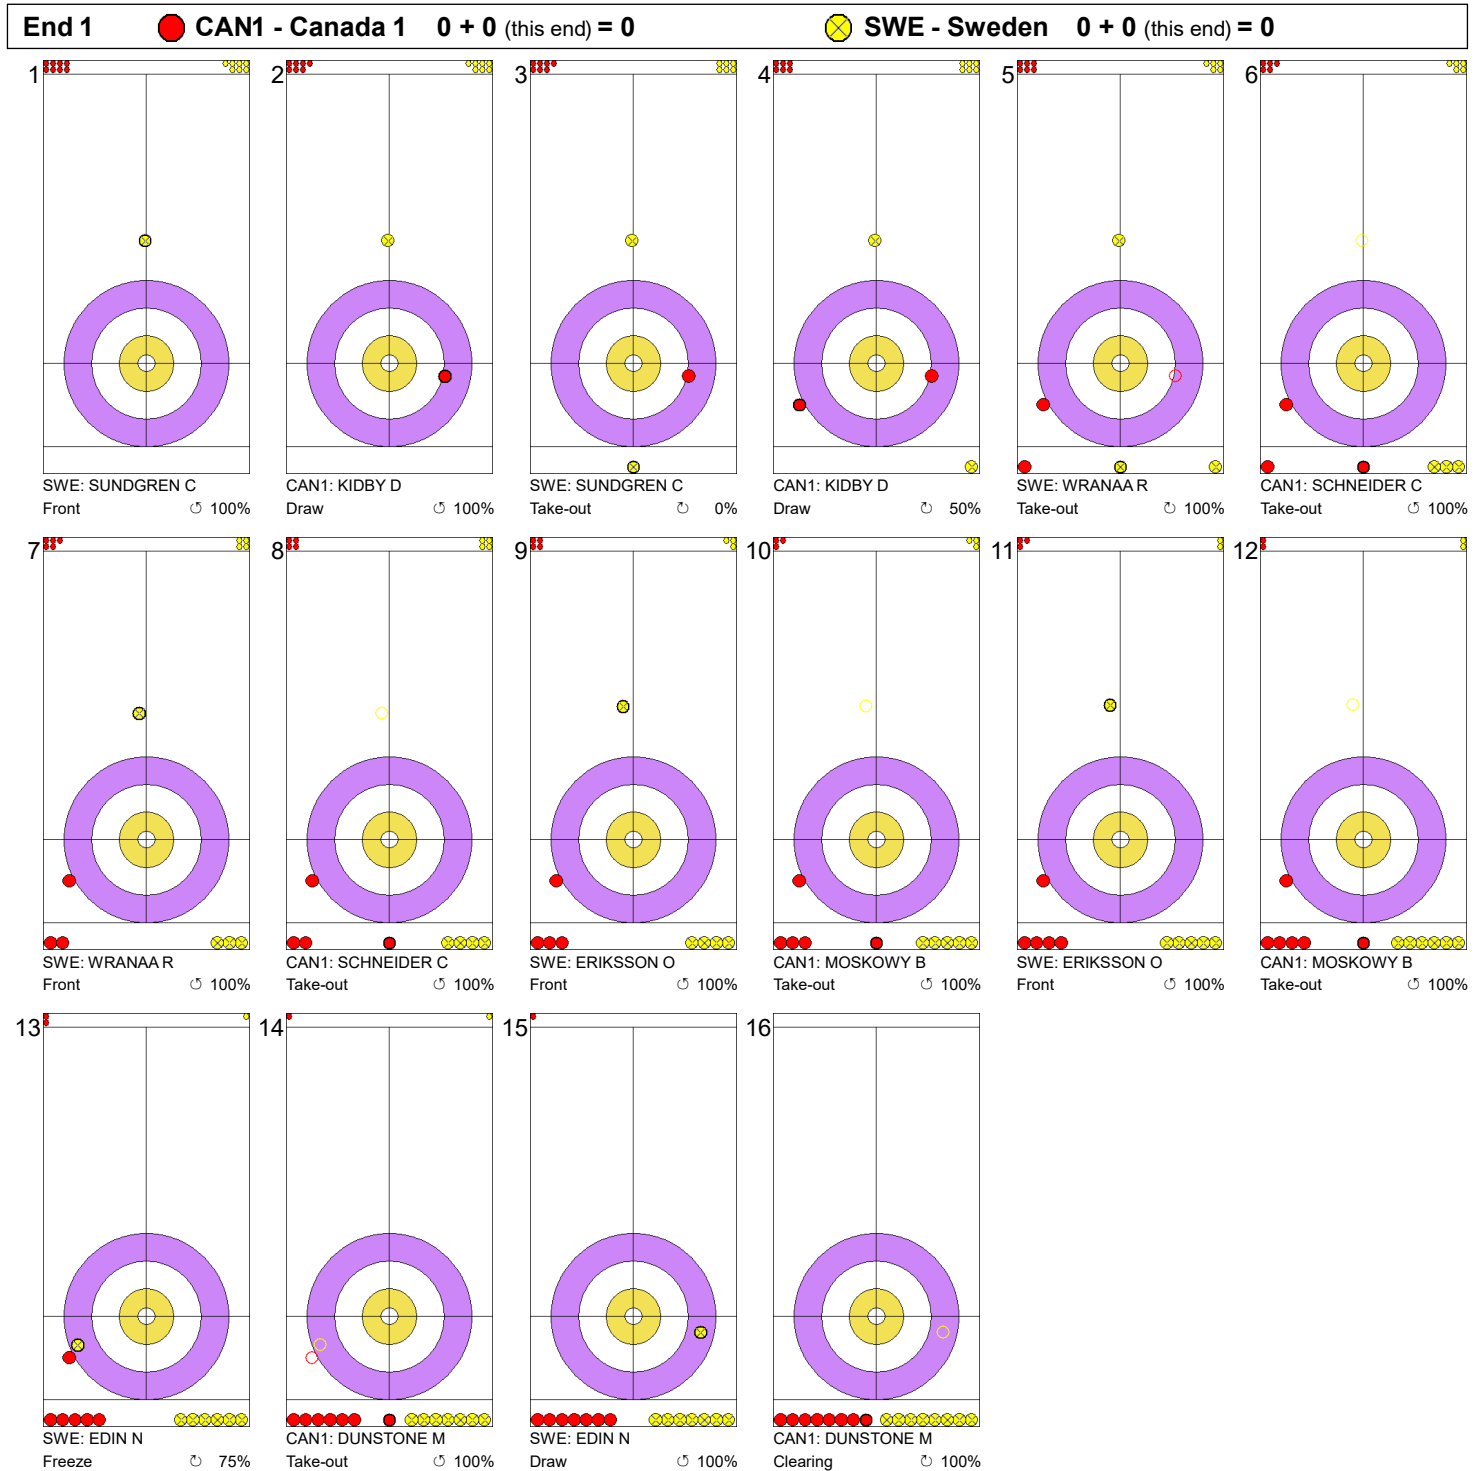

Game - Shot by Shot

Legend:
 Clockwise
  Counter-clockwise
 - Not considered

Game - Shot by Shot

Legend:
 ↻ Clockwise ↻ Counter-clockwise - Not considered

Game - Shot by Shot

Legend:
 Clockwise
  Counter-clockwise
 - Not considered

Game - Shot by Shot

Legend:
 ↻ Clockwise ↺ Counter-clockwise - Not considered

Game - Shot by Shot

Legend:
 Clockwise
  Counter-clockwise
 - Not considered

Game - Shot by Shot

Legend:
 ↻ Clockwise ↺ Counter-clockwise - Not considered

Game - Shot by Shot

Legend:
 Clockwise
  Counter-clockwise
 - Not considered

Game - Shot by Shot

Legend:
 ↻ Clockwise ↺ Counter-clockwise - Not considered