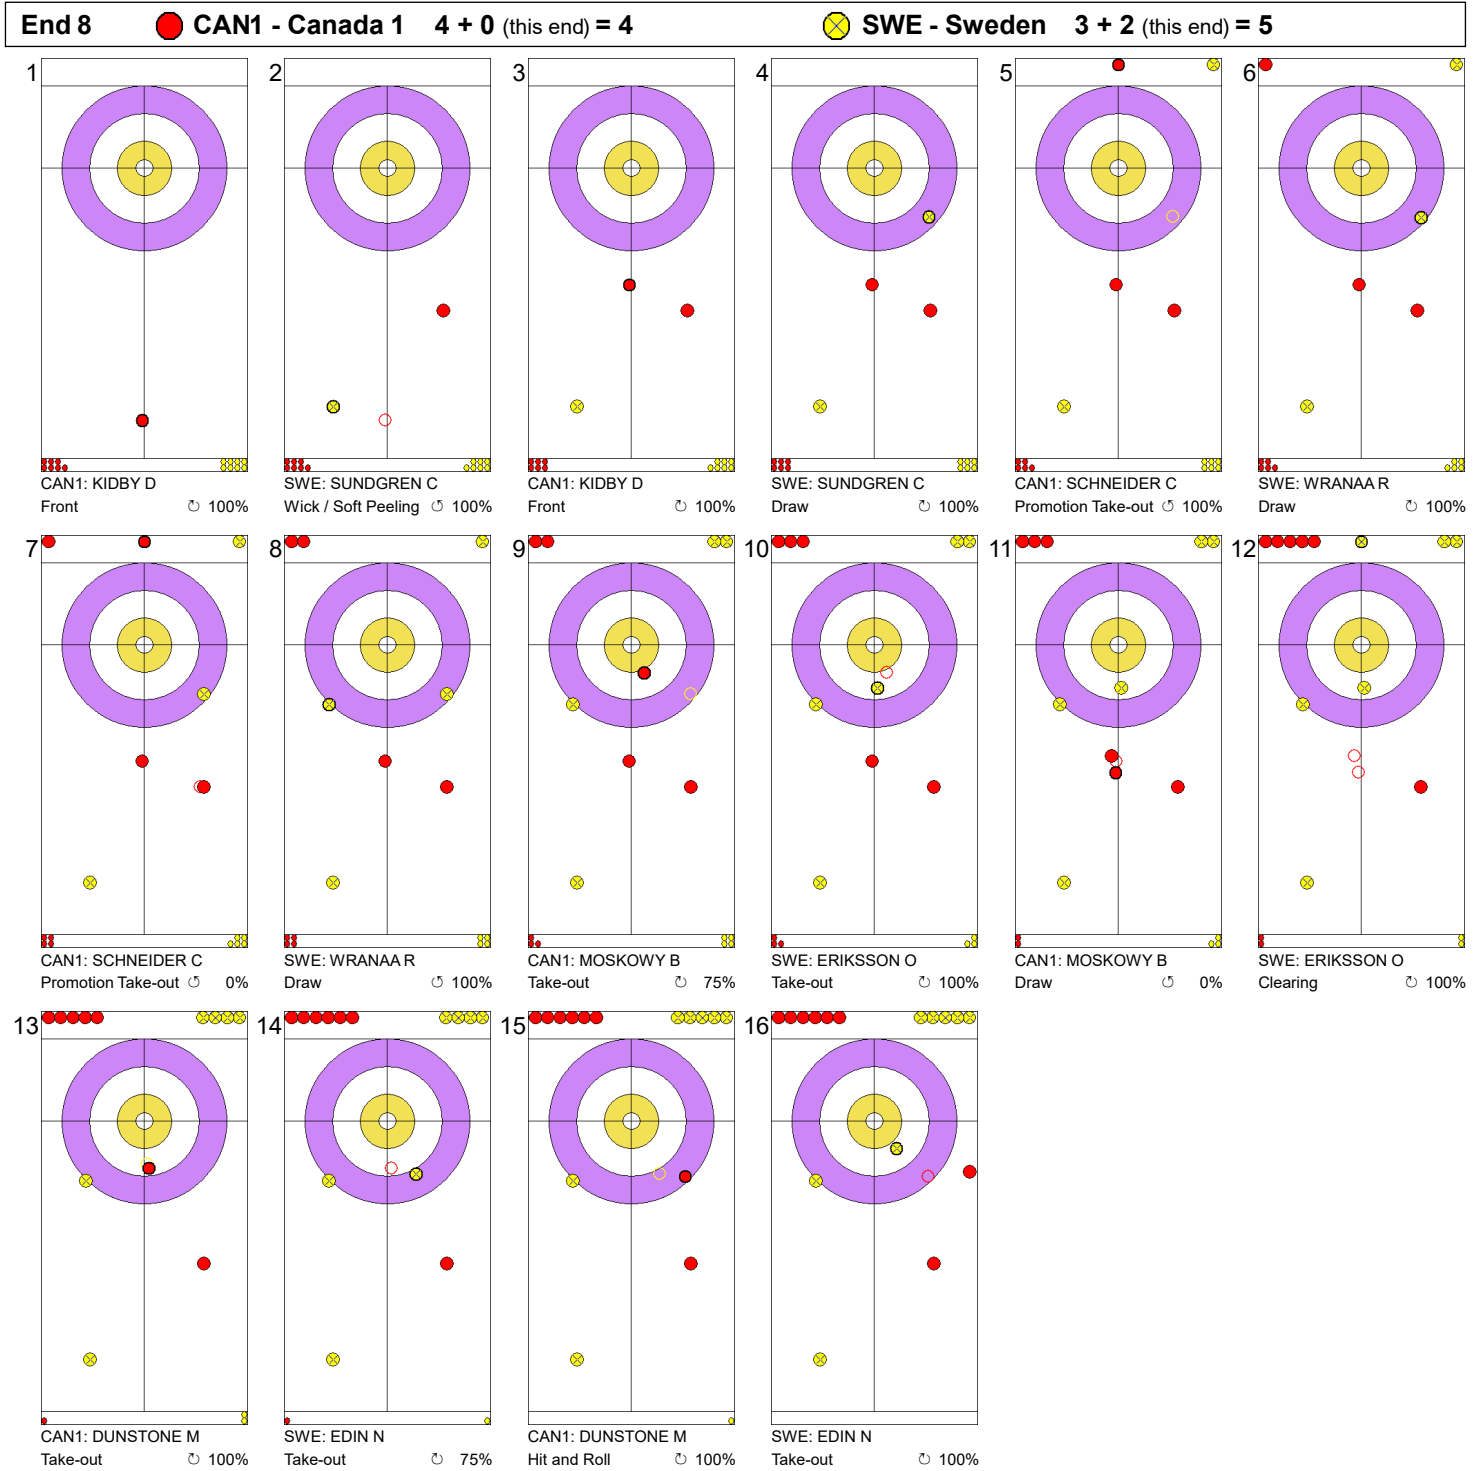

Game - Shot by Shot

Legend:
 Clockwise
  Counter-clockwise
 - Not considered

Game - Shot by Shot

Legend:
 ↻ Clockwise ↻ Counter-clockwise - Not considered

Game - Shot by Shot

Legend:
 Clockwise
  Counter-clockwise
 - Not considered

Game - Shot by Shot

Legend:
 ↻ Clockwise ↺ Counter-clockwise - Not considered

Game - Shot by Shot

Legend:
 Clockwise
  Counter-clockwise
 - Not considered

Game - Shot by Shot

Legend:
 ↻ Clockwise ↺ Counter-clockwise - Not considered

Game - Shot by Shot

Legend:
 Clockwise
  Counter-clockwise
 - Not considered

Game - Shot by Shot

Legend:
 ↻ Clockwise ↺ Counter-clockwise - Not considered