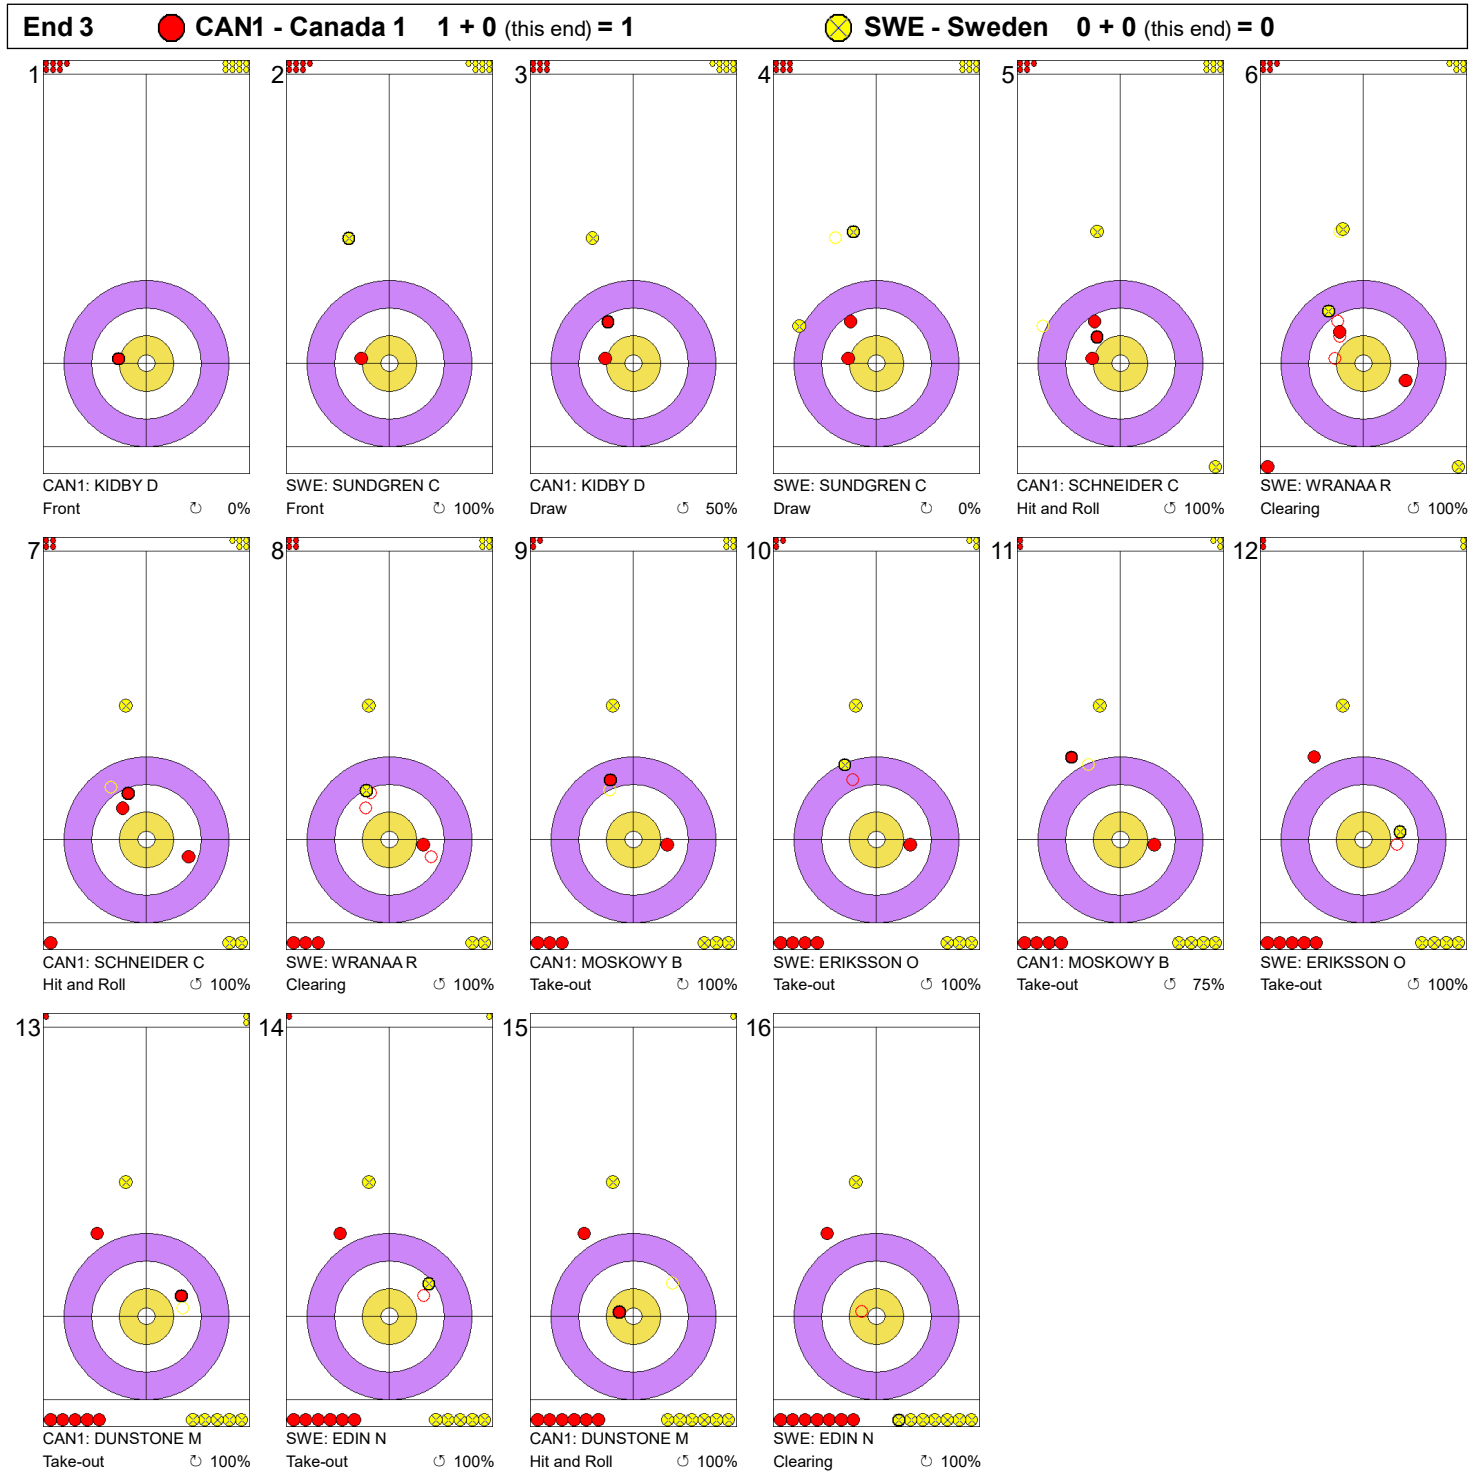

Game - Shot by Shot

Legend:
 Clockwise
  Counter-clockwise
 - Not considered

Game - Shot by Shot

Legend:
 ↻ Clockwise ↻ Counter-clockwise - Not considered

Game - Shot by Shot

Legend:
 Clockwise
  Counter-clockwise
 - Not considered

Game - Shot by Shot

Legend:
 ↻ Clockwise ↺ Counter-clockwise - Not considered

Game - Shot by Shot

Legend:
 Clockwise
  Counter-clockwise
 - Not considered

Game - Shot by Shot

Legend:
 ↻ Clockwise ↺ Counter-clockwise - Not considered

Game - Shot by Shot

Legend:
 Clockwise
  Counter-clockwise
 - Not considered

Game - Shot by Shot

Legend:
 ↻ Clockwise ↺ Counter-clockwise - Not considered