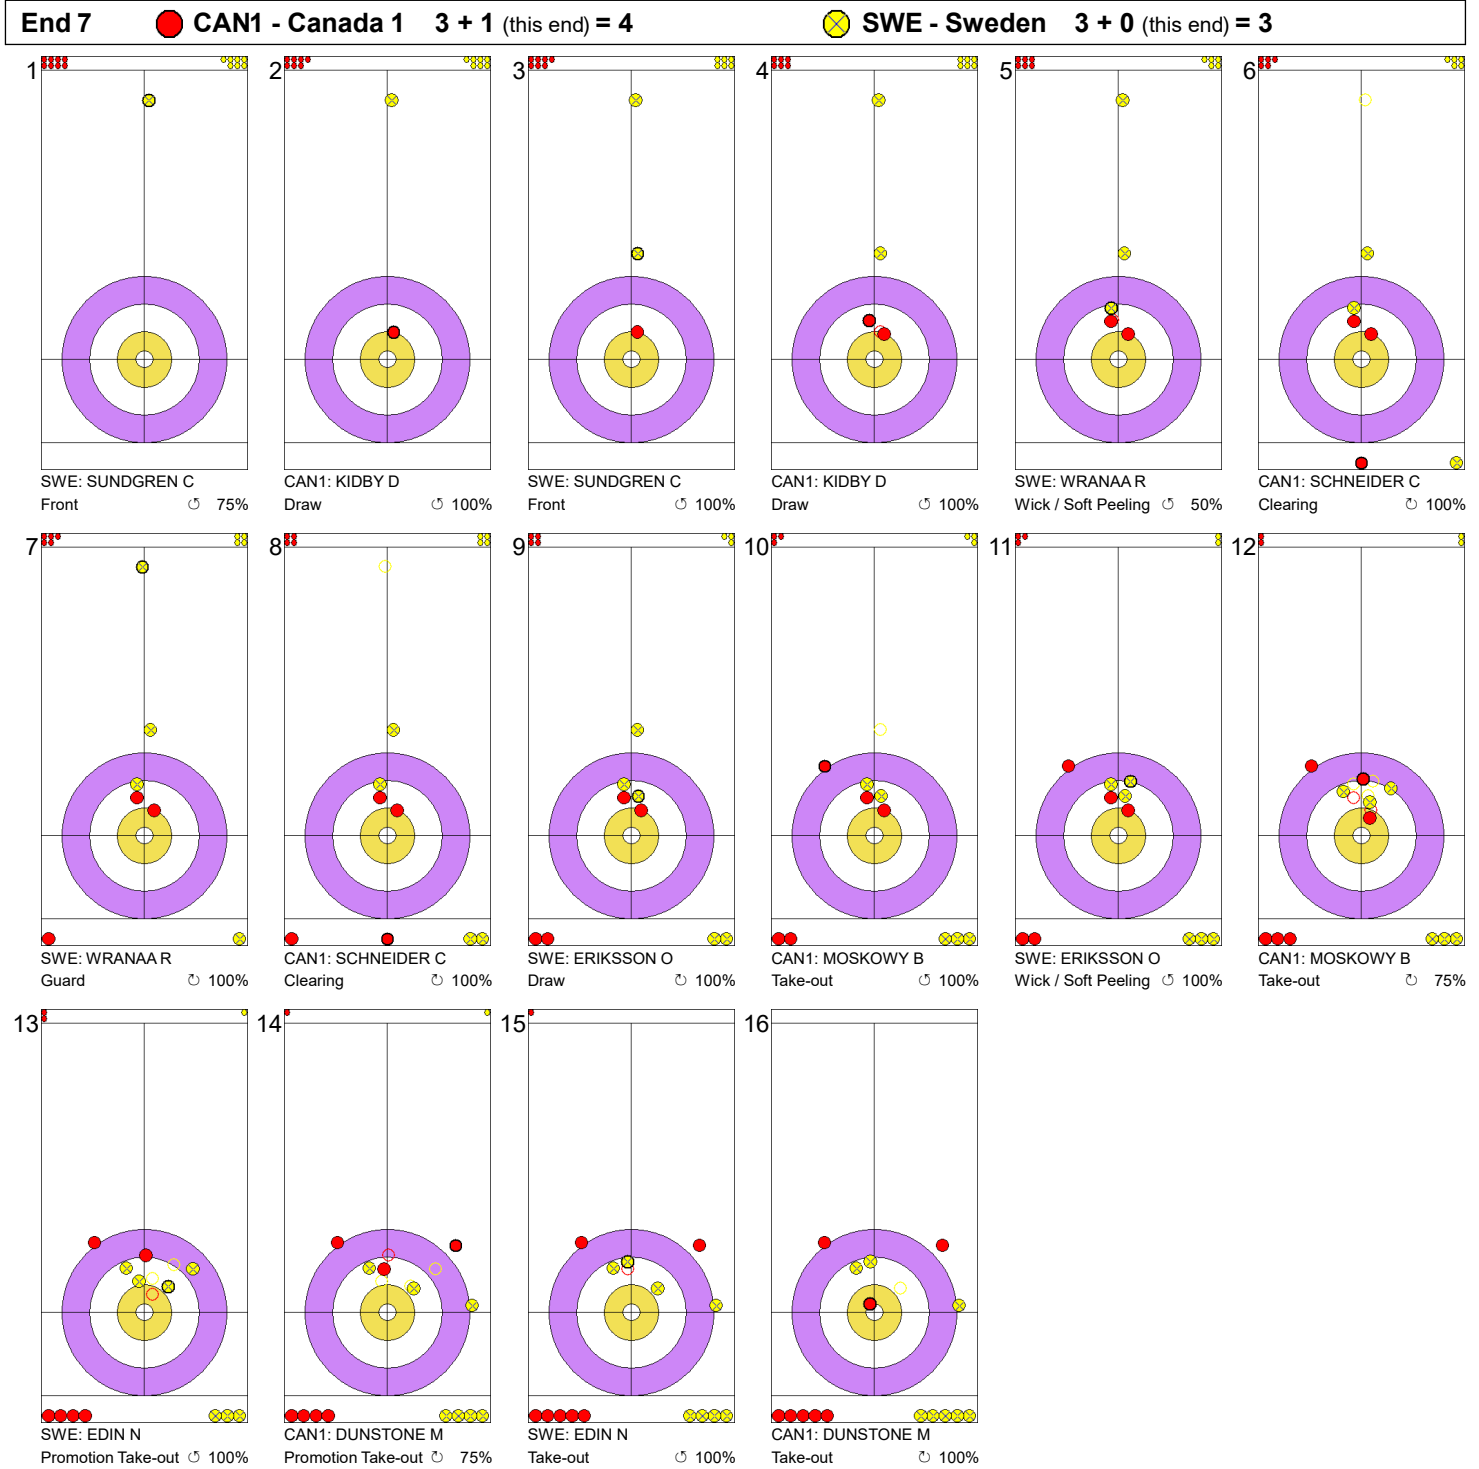

Game - Shot by Shot

Legend:
 Clockwise
  Counter-clockwise
 - Not considered

Game - Shot by Shot

Legend:
 ↻ Clockwise ↻ Counter-clockwise - Not considered

Game - Shot by Shot

Legend:
 Clockwise
  Counter-clockwise
 - Not considered

Game - Shot by Shot

Legend:
 ↻ Clockwise ↺ Counter-clockwise - Not considered

Game - Shot by Shot

Legend:
 Clockwise
  Counter-clockwise
 - Not considered

Game - Shot by Shot

Legend:
 ↻ Clockwise ↺ Counter-clockwise - Not considered

Game - Shot by Shot

Legend:
 Clockwise
  Counter-clockwise
 - Not considered

Game - Shot by Shot

Legend:
 ↻ Clockwise ↺ Counter-clockwise - Not considered