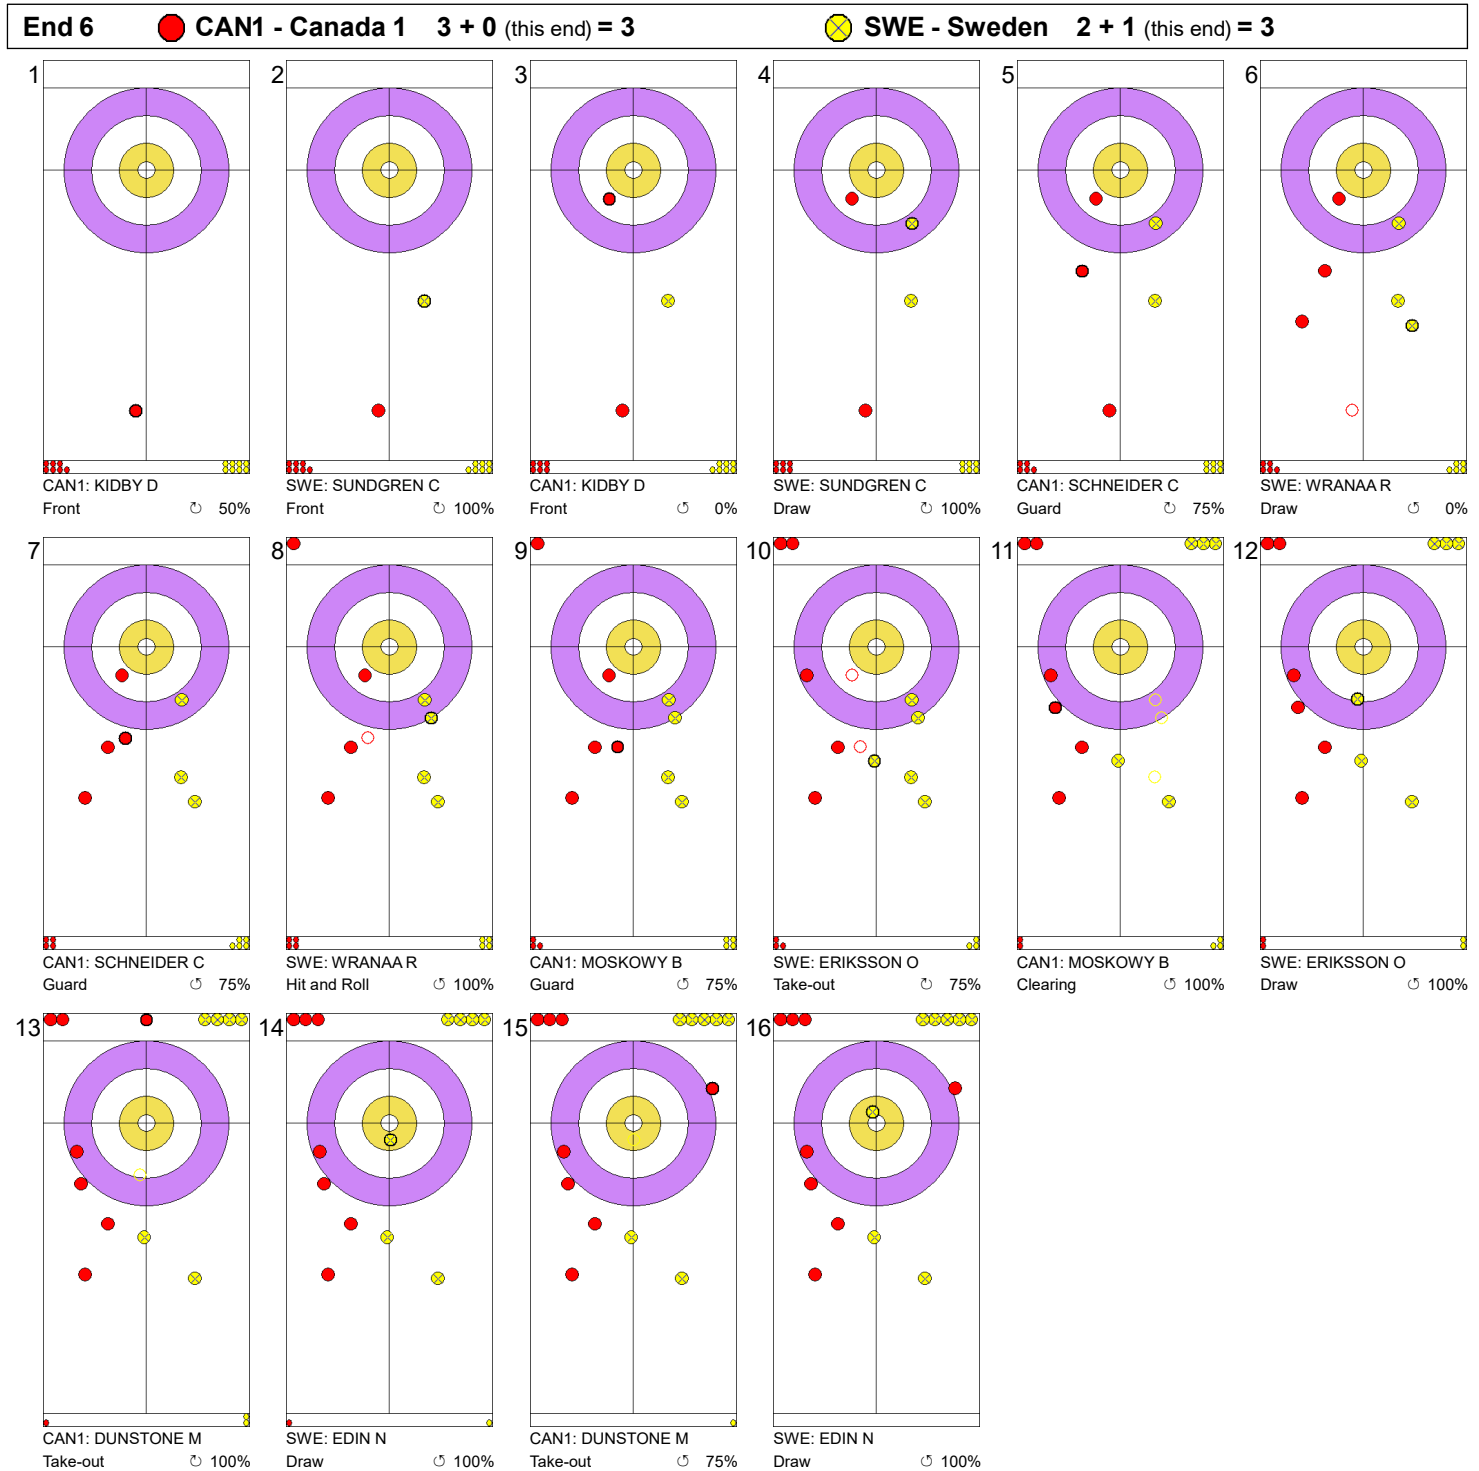

Game - Shot by Shot

Legend:
 Clockwise
  Counter-clockwise
 - Not considered

Game - Shot by Shot

Legend:
 ↻ Clockwise ↻ Counter-clockwise - Not considered

Game - Shot by Shot

Legend:
 Clockwise
  Counter-clockwise
 - Not considered

Game - Shot by Shot

Legend:
 ↻ Clockwise ↺ Counter-clockwise - Not considered

Game - Shot by Shot

Legend:
 Clockwise
  Counter-clockwise
 - Not considered

Game - Shot by Shot

Legend:
 ↻ Clockwise ↺ Counter-clockwise - Not considered

Game - Shot by Shot

Legend:
 Clockwise
  Counter-clockwise
 - Not considered

Game - Shot by Shot

Legend:
 ↻ Clockwise ↺ Counter-clockwise - Not considered