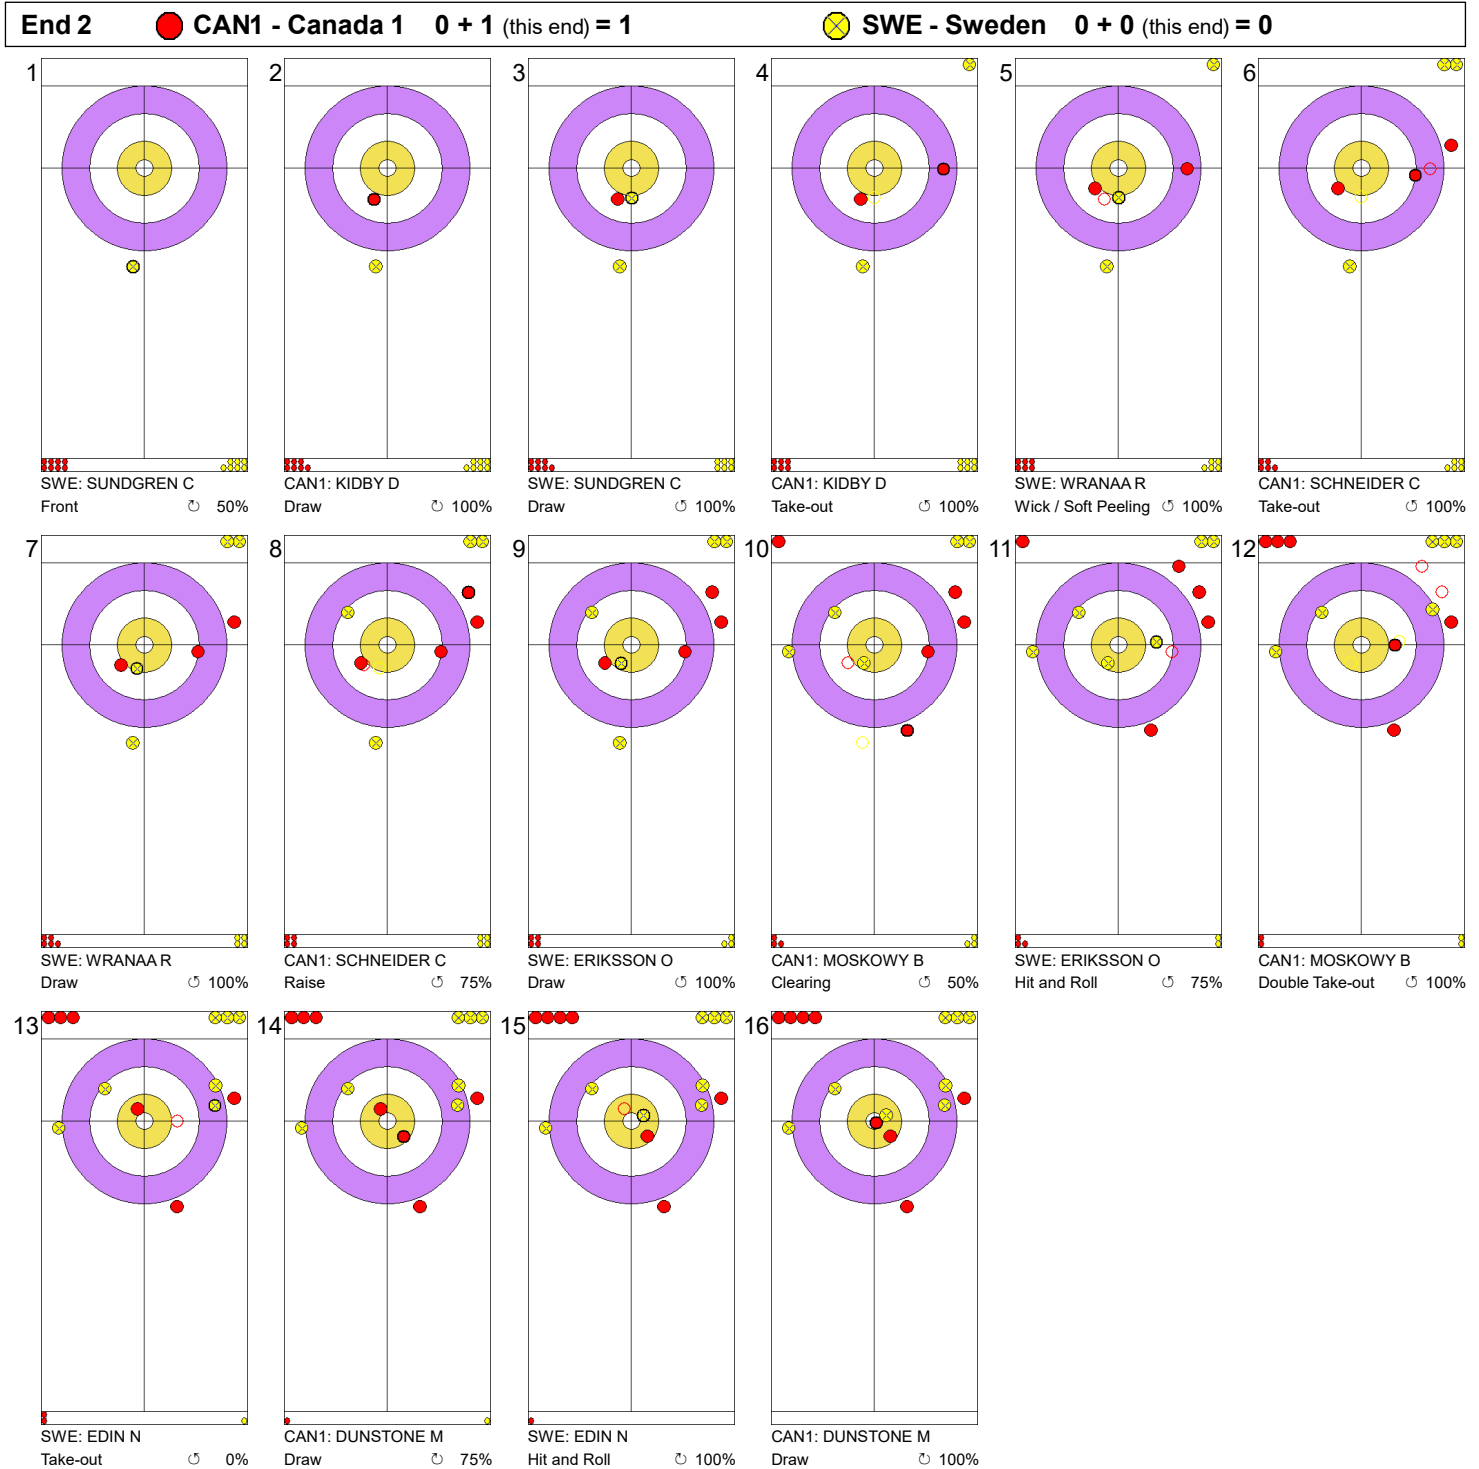

Game - Shot by Shot

Legend:
 Clockwise
  Counter-clockwise
 - Not considered

Game - Shot by Shot

Legend:
 ↻ Clockwise ↻ Counter-clockwise - Not considered

Game - Shot by Shot

Legend:
 Clockwise
  Counter-clockwise
 - Not considered

Game - Shot by Shot

Legend:
 ↻ Clockwise ↺ Counter-clockwise - Not considered

Game - Shot by Shot

Legend:
 Clockwise
  Counter-clockwise
 - Not considered

Game - Shot by Shot

Legend:
 ↻ Clockwise ↺ Counter-clockwise - Not considered

Game - Shot by Shot

Legend:
 Clockwise
  Counter-clockwise
 - Not considered

Game - Shot by Shot

Legend:
 ↻ Clockwise ↺ Counter-clockwise - Not considered