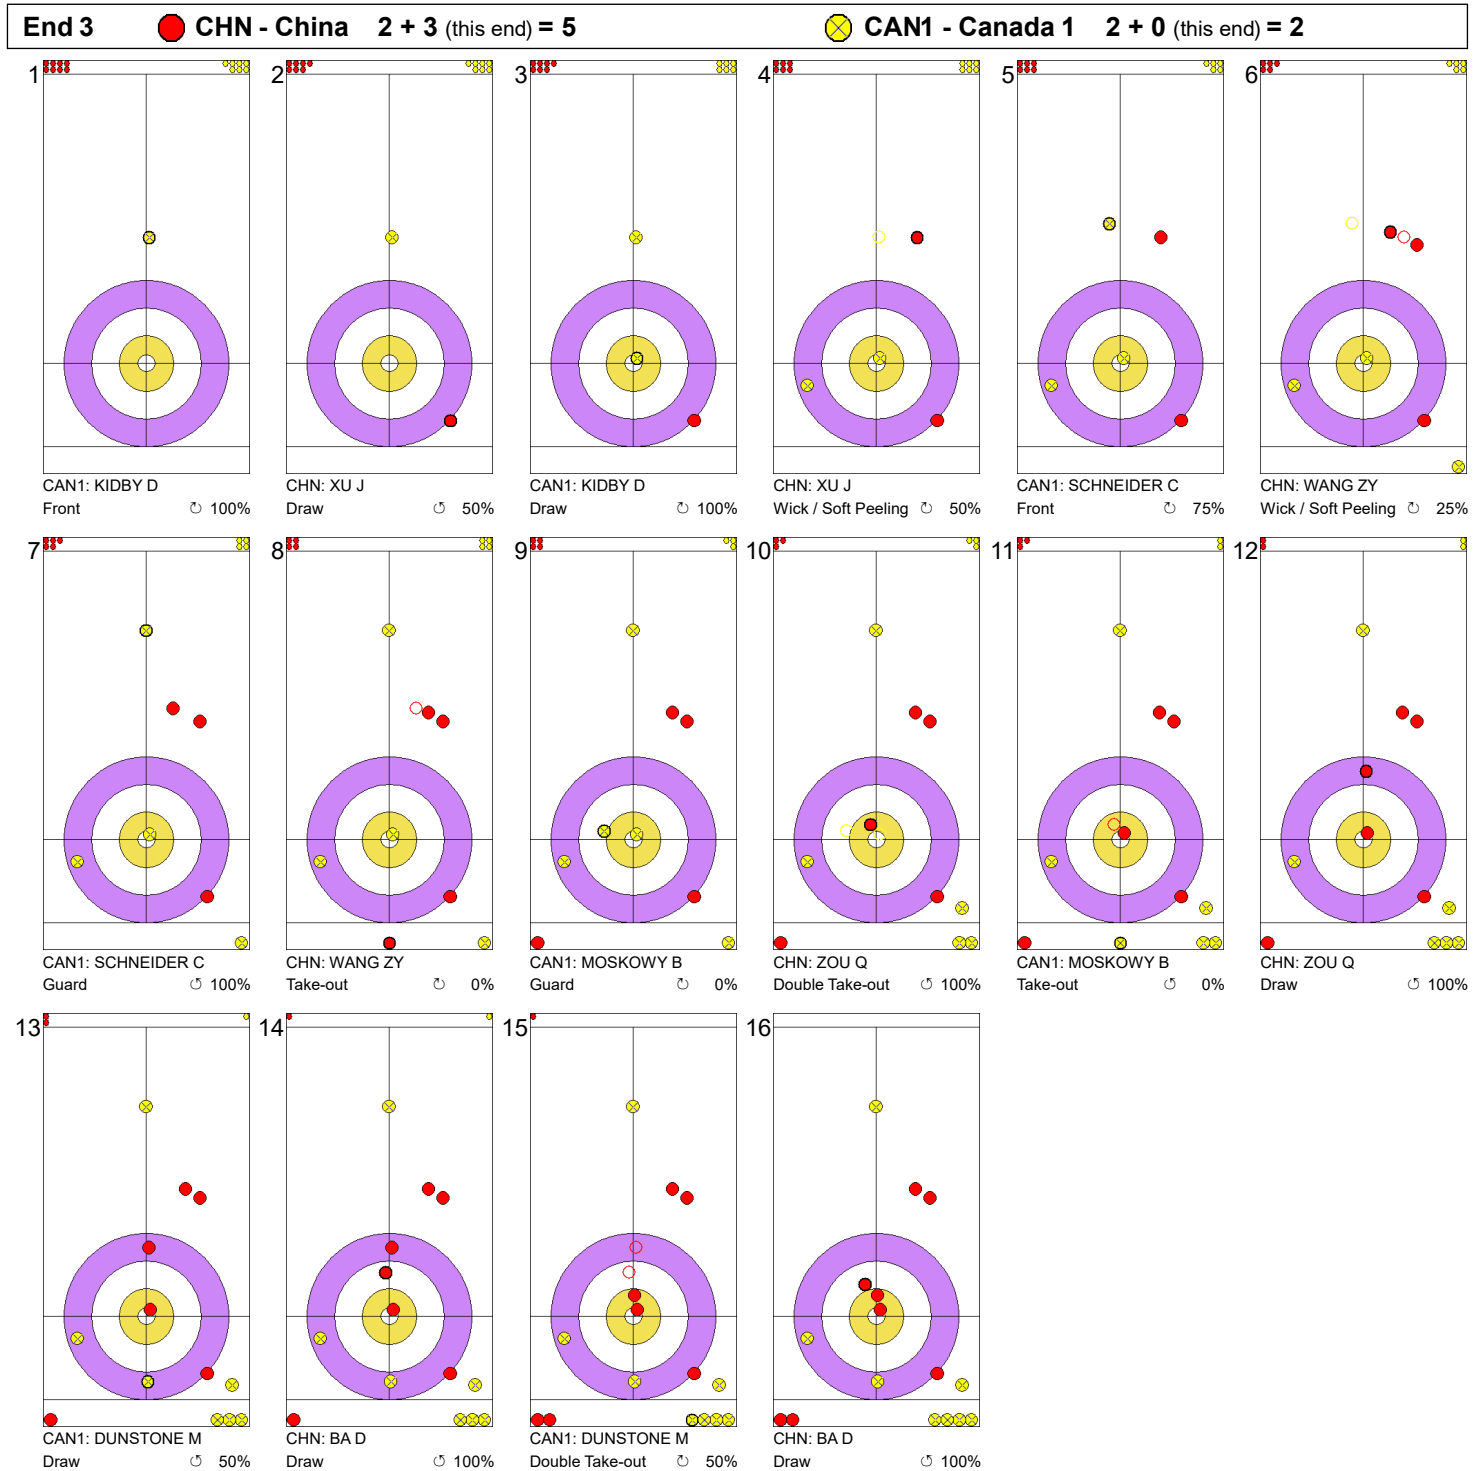

Game - Shot by Shot

Legend:
 ⌚ Clockwise ⌚ Counter-clockwise - Not considered

Game - Shot by Shot

Legend:
 ⌚ Clockwise ⌚ Counter-clockwise - Not considered

Game - Shot by Shot

Legend:
 ⌚ Clockwise ⌚ Counter-clockwise - Not considered

Game - Shot by Shot

Legend:
 Clockwise
  Counter-clockwise
 - Not considered

Game - Shot by Shot

Legend:
 Clockwise
  Counter-clockwise
 - Not considered