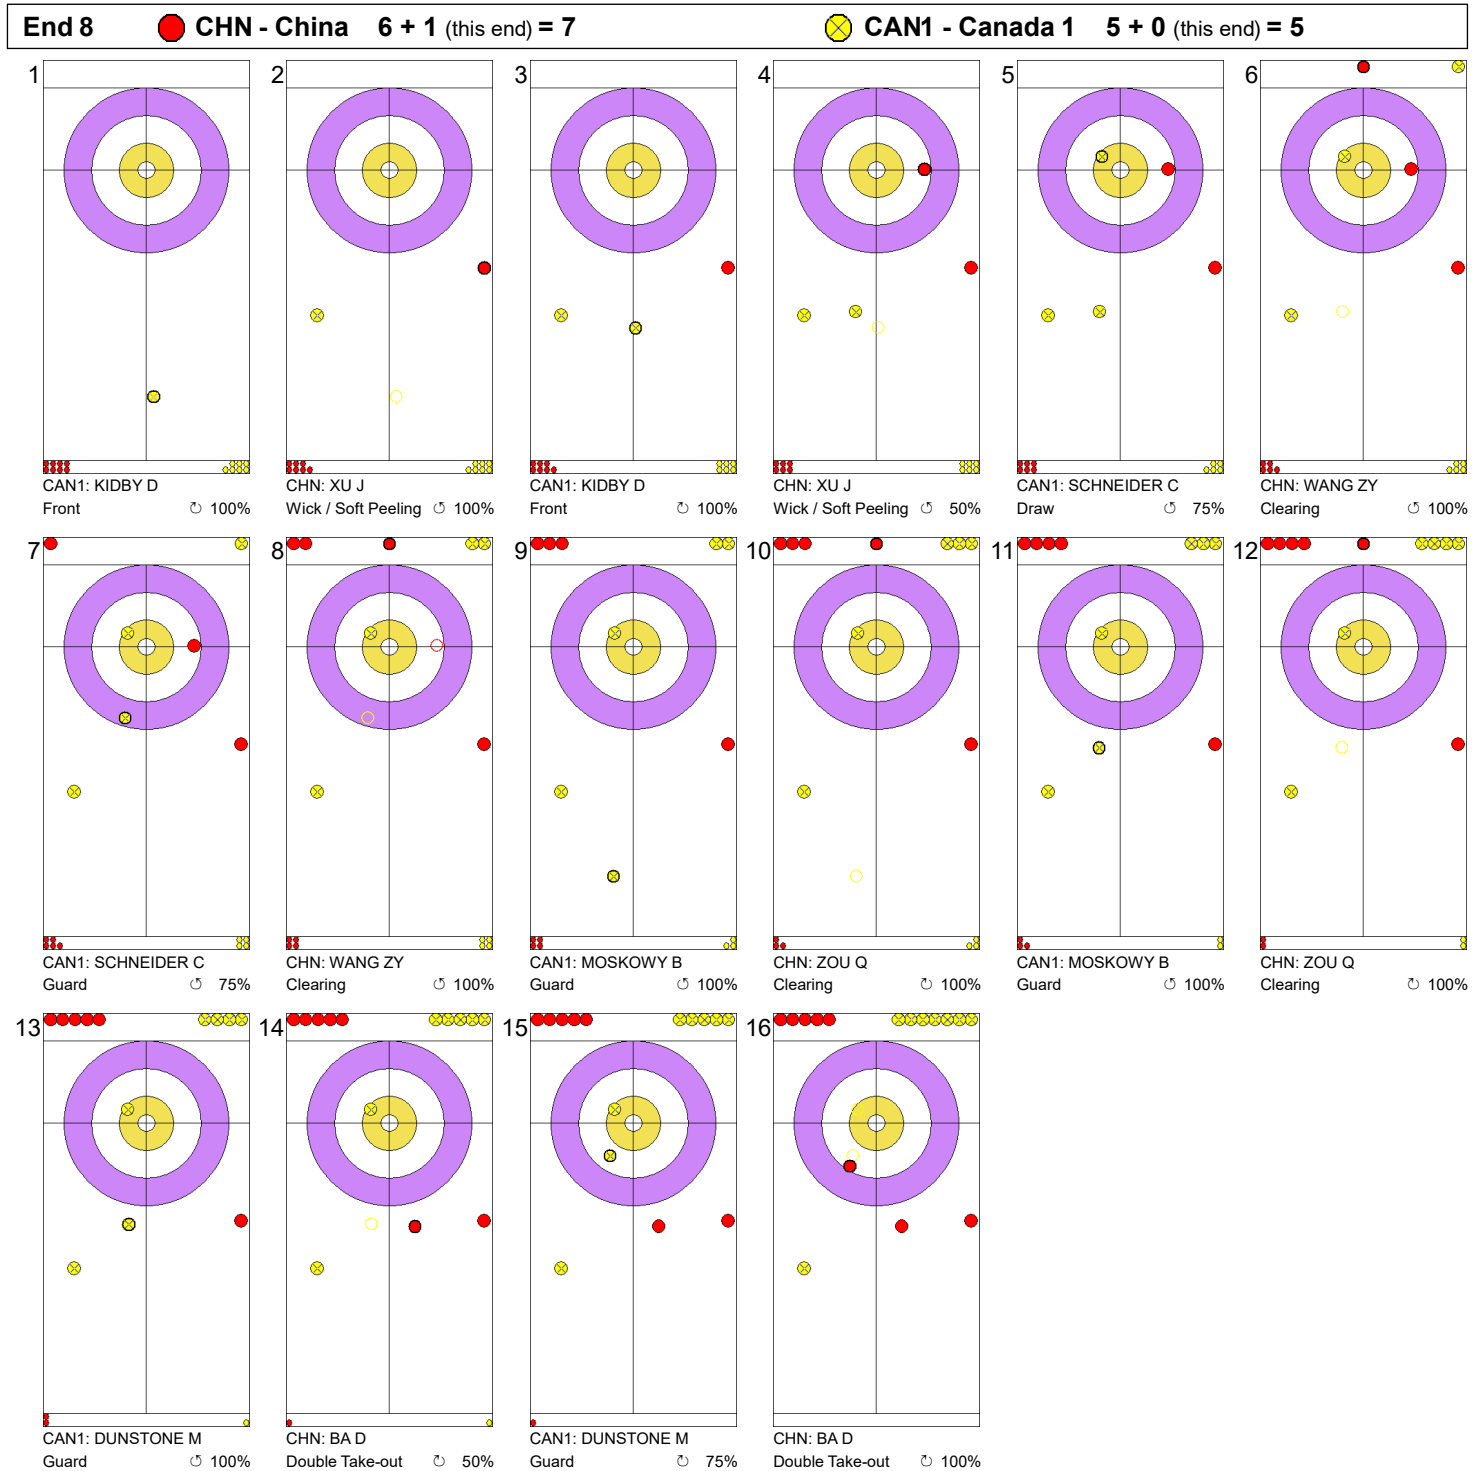

Game - Shot by Shot

Legend:
 ⌚ Clockwise ⌚ Counter-clockwise - Not considered

Game - Shot by Shot

Legend:
 ⌚ Clockwise ⌚ Counter-clockwise - Not considered

Game - Shot by Shot

Legend:
 ⌚ Clockwise ⌚ Counter-clockwise - Not considered

Game - Shot by Shot

Legend:
 Clockwise
  Counter-clockwise
 - Not considered

Game - Shot by Shot

Legend:
 Clockwise
  Counter-clockwise
 - Not considered