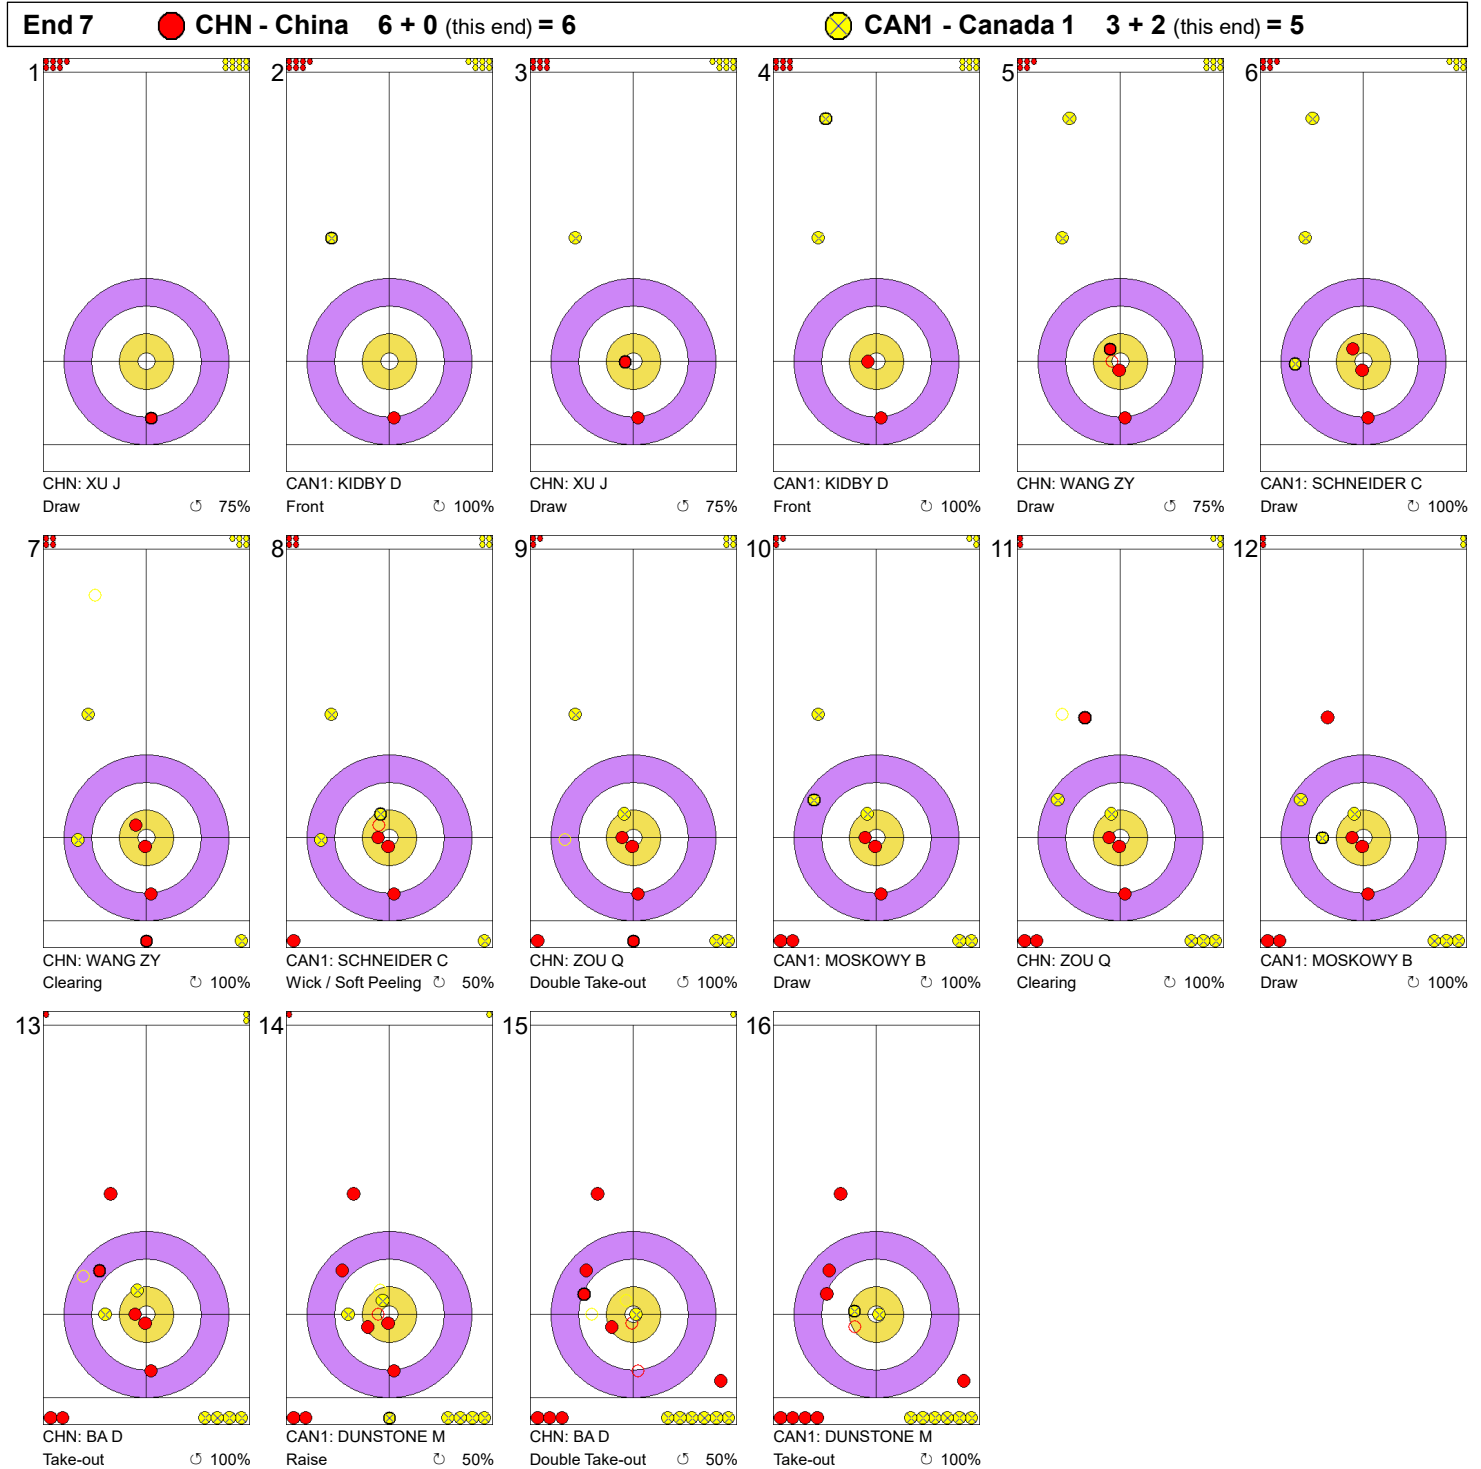

Game - Shot by Shot

Legend:
 ⌚ Clockwise ⌚ Counter-clockwise - Not considered

Game - Shot by Shot

Legend:
 ⌚ Clockwise ⌚ Counter-clockwise - Not considered

Game - Shot by Shot

Legend:
 ⌚ Clockwise ⌚ Counter-clockwise - Not considered

Game - Shot by Shot

Legend:
 Clockwise
  Counter-clockwise
 - Not considered

Game - Shot by Shot

Legend:
 Clockwise
  Counter-clockwise
 - Not considered