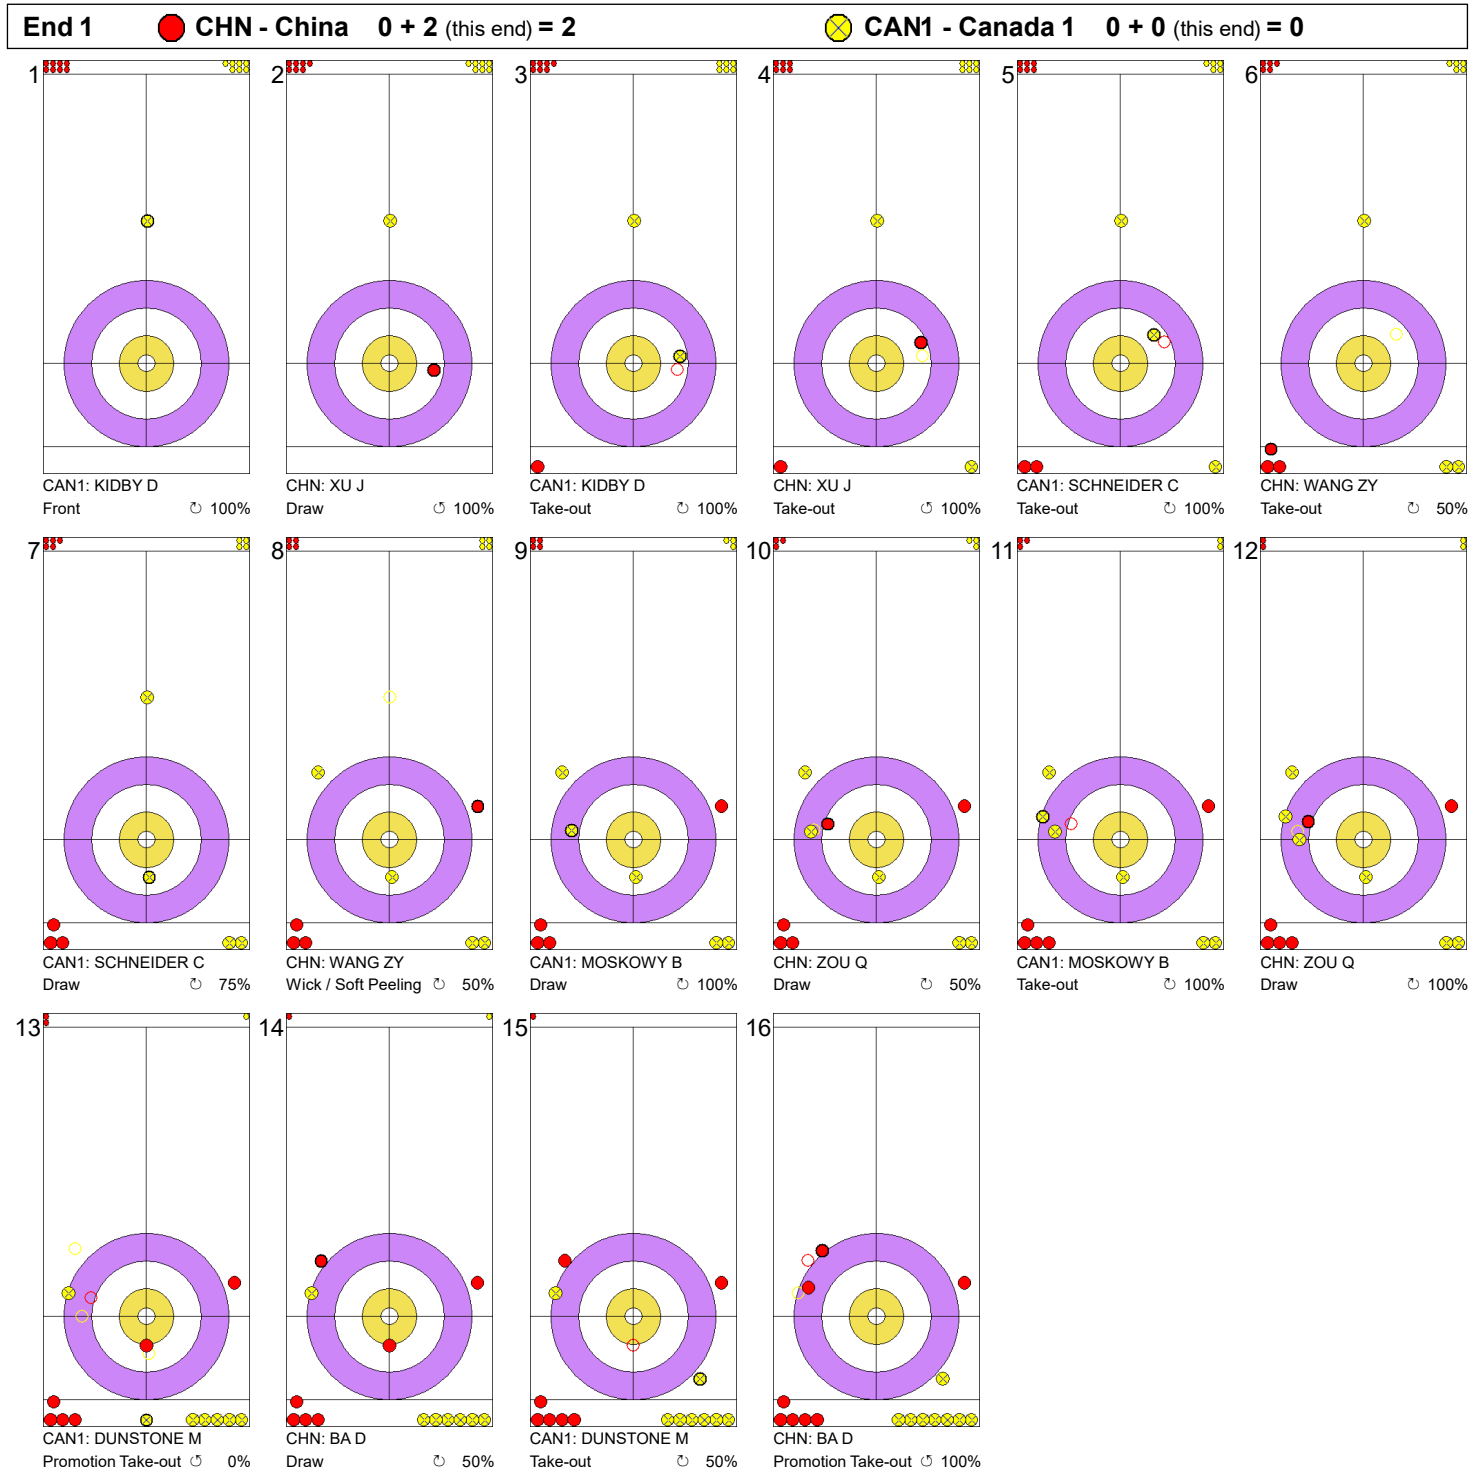

Game - Shot by Shot

Legend:
 ⌚ Clockwise ⌚ Counter-clockwise - Not considered

Game - Shot by Shot

Legend:
 ⌚ Clockwise ⌚ Counter-clockwise - Not considered

Game - Shot by Shot

Legend:
 ⌚ Clockwise ⌚ Counter-clockwise - Not considered

Game - Shot by Shot

Legend:
 Clockwise
  Counter-clockwise
 - Not considered

Game - Shot by Shot

Legend:
 Clockwise
  Counter-clockwise
 - Not considered