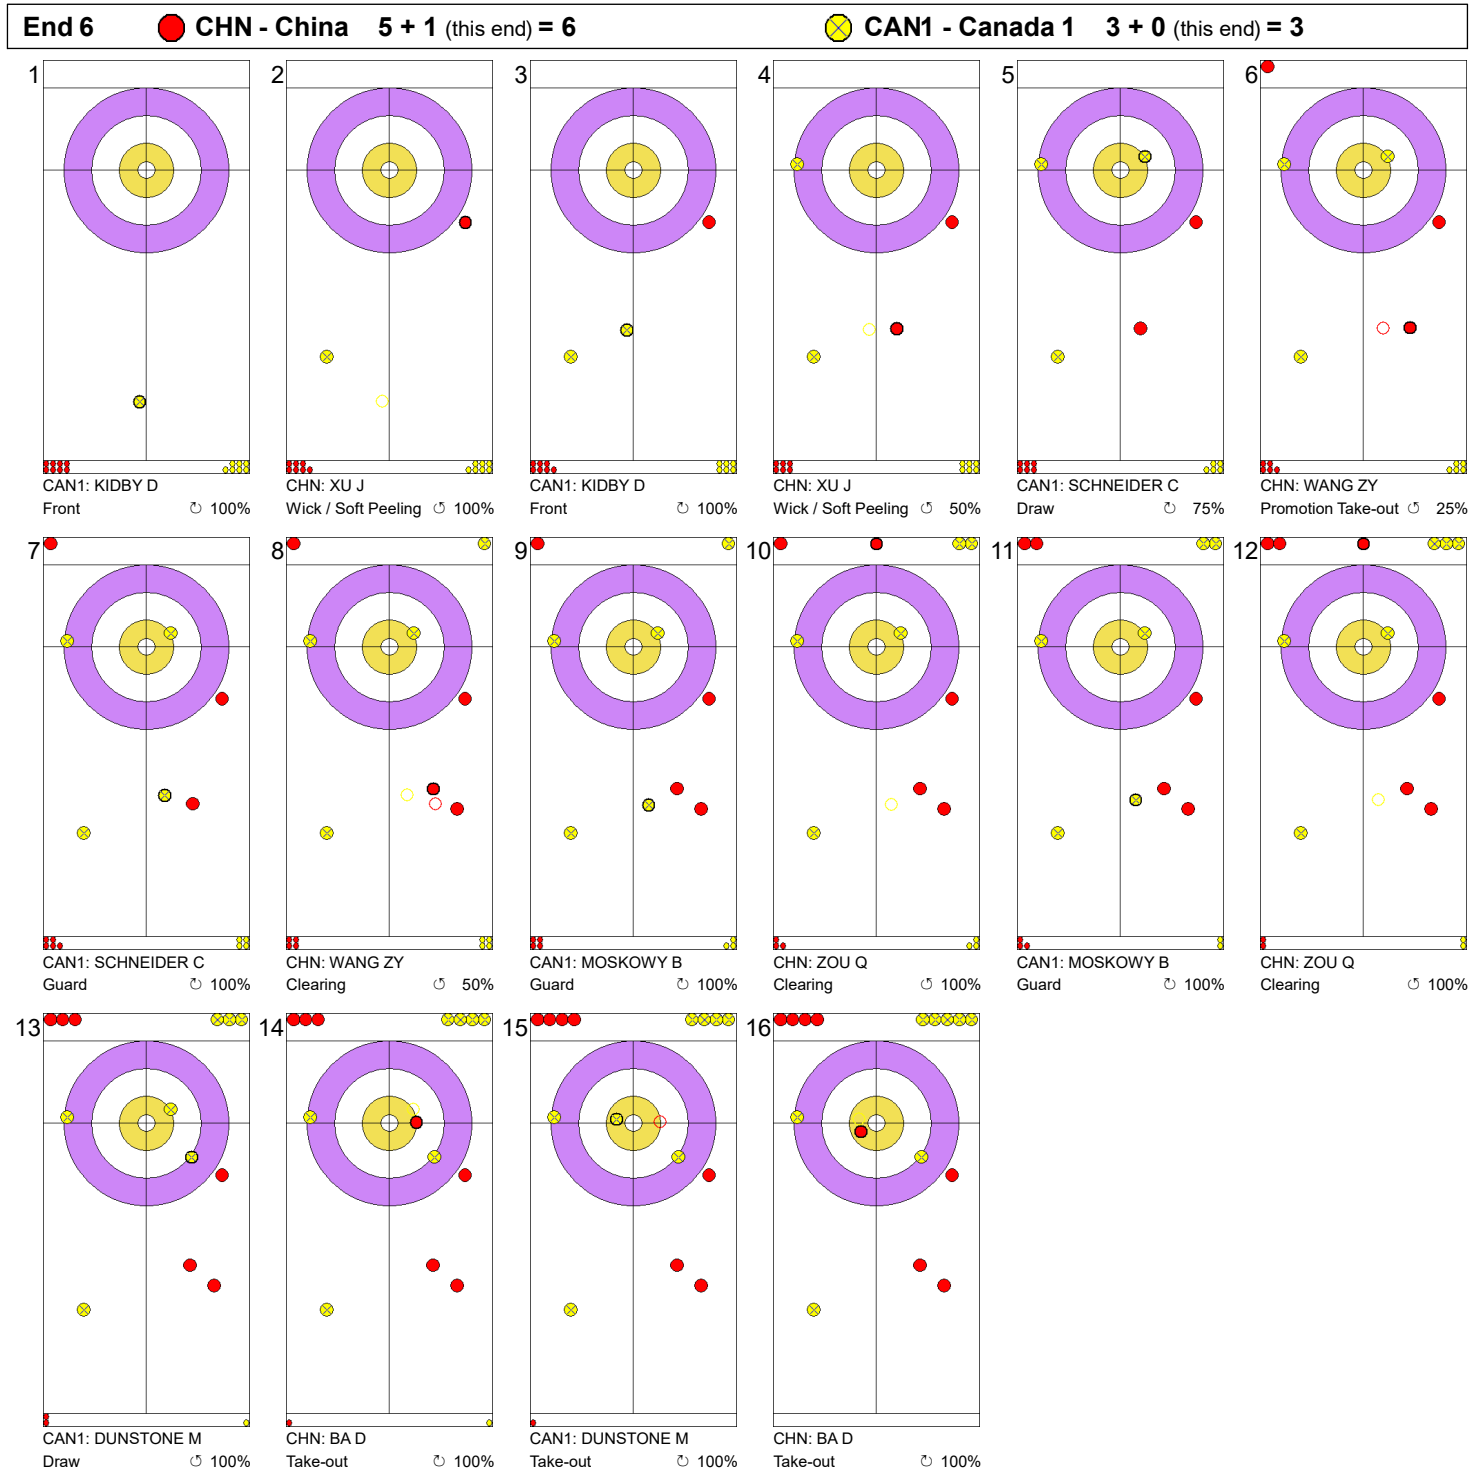

Game - Shot by Shot

Legend:
 ⌚ Clockwise ⌚ Counter-clockwise - Not considered

Game - Shot by Shot

Legend:
 ⌚ Clockwise ⌚ Counter-clockwise - Not considered

Game - Shot by Shot

Legend:
 ⌚ Clockwise ⌚ Counter-clockwise - Not considered

Game - Shot by Shot

Legend:
 Clockwise
  Counter-clockwise
 - Not considered

Game - Shot by Shot

Legend:
 Clockwise
  Counter-clockwise
 - Not considered