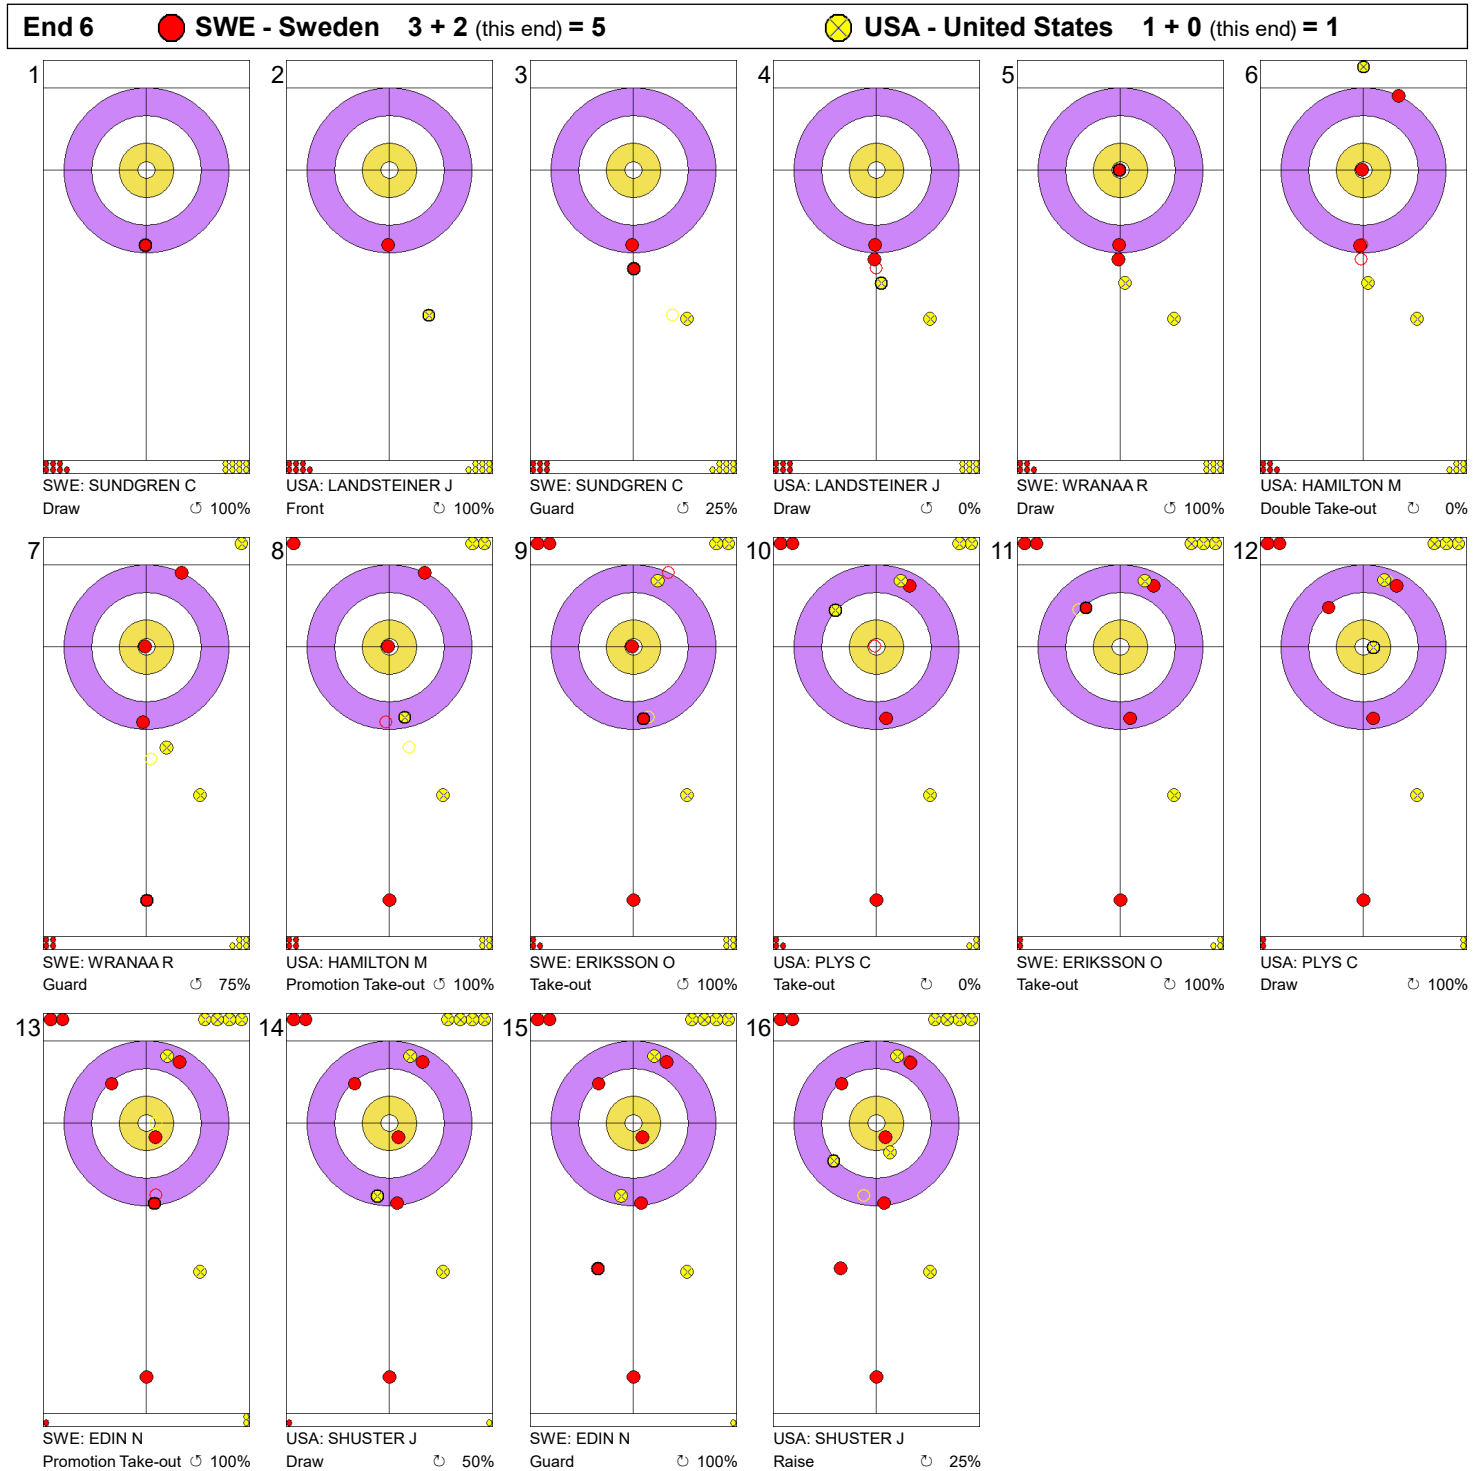

Game - Shot by Shot

Legend:
 Clockwise
  Counter-clockwise
 - Not considered

Game - Shot by Shot

Legend:
 ⌚ Clockwise ⌚ Counter-clockwise - Not considered

Game - Shot by Shot

Legend:
 Clockwise
  Counter-clockwise
 - Not considered

Game - Shot by Shot

Legend:
 ↻ Clockwise ↺ Counter-clockwise - Not considered

Game - Shot by Shot

Legend:
 Clockwise
 Counter-clockwise
 - Not considered

Game - Shot by Shot

Legend:
 Clockwise
  Counter-clockwise
 - Not considered

Game - Shot by Shot

Legend:
 Clockwise
  Counter-clockwise
 - Not considered