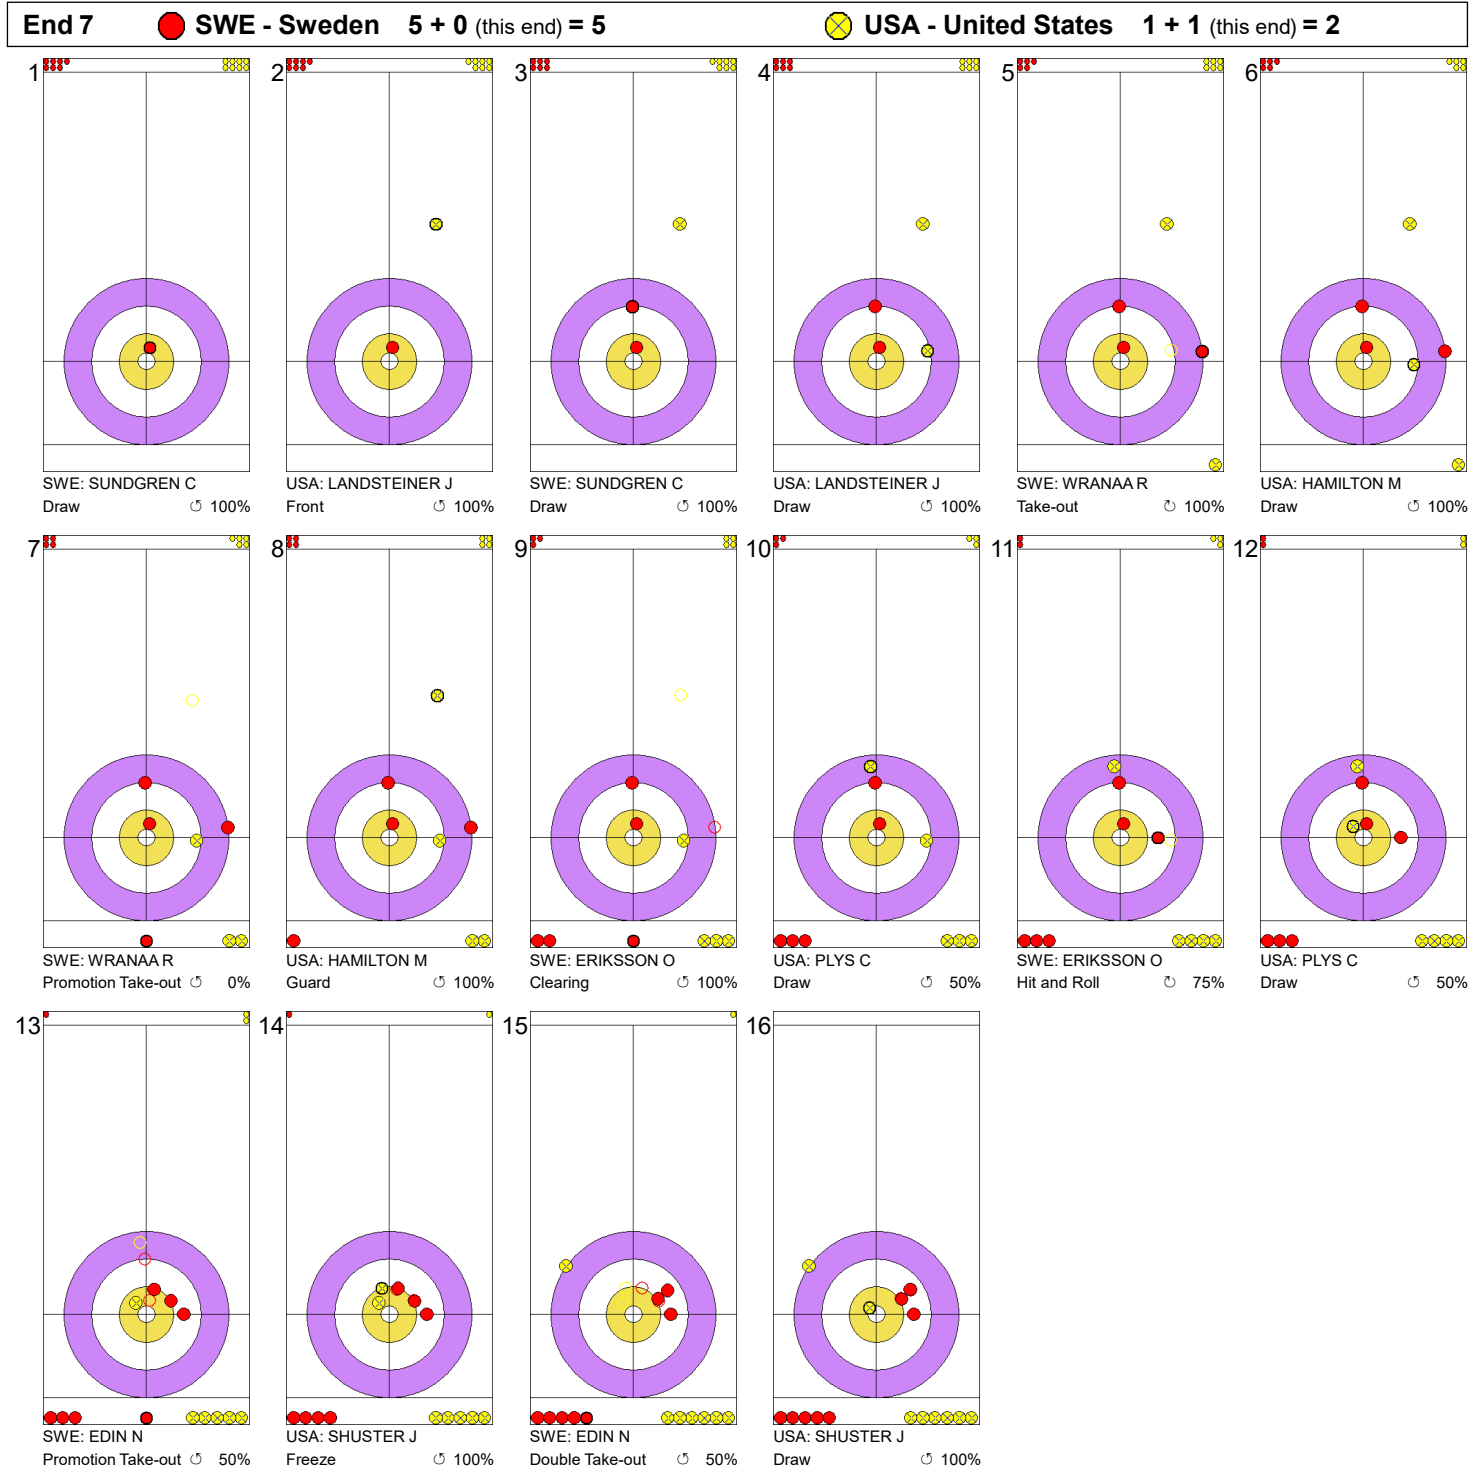

Game - Shot by Shot

Legend:
 Clockwise
  Counter-clockwise
 - Not considered

Game - Shot by Shot

Legend:
 ⌚ Clockwise ⌚ Counter-clockwise - Not considered

Game - Shot by Shot

Legend:
 Clockwise
  Counter-clockwise
 - Not considered

Game - Shot by Shot

Legend:
 ↻ Clockwise ↺ Counter-clockwise - Not considered

Game - Shot by Shot

Legend:
 Clockwise
 Counter-clockwise
 - Not considered

Game - Shot by Shot

Legend:
 Clockwise
  Counter-clockwise
 - Not considered

Game - Shot by Shot

Legend:
 Clockwise
  Counter-clockwise
 - Not considered