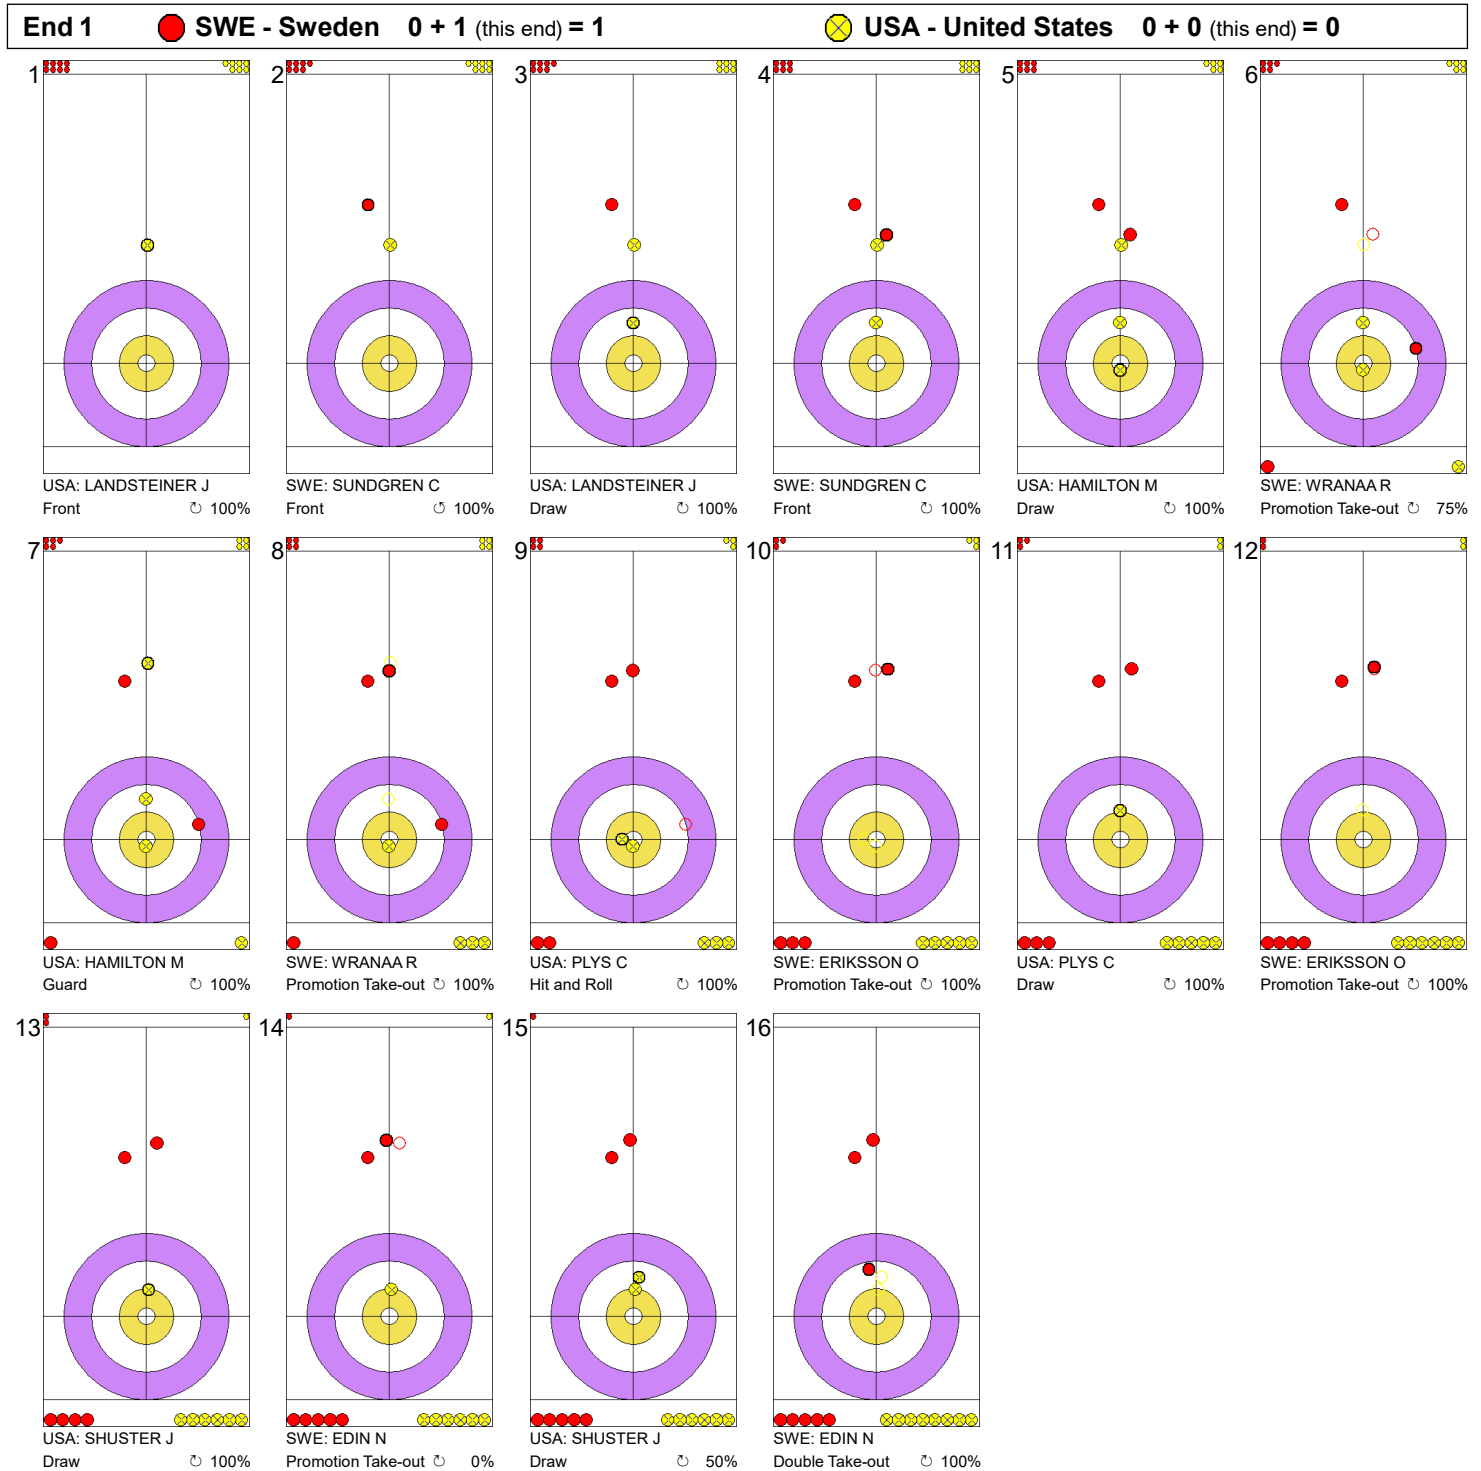

Game - Shot by Shot

Legend:
 Clockwise
  Counter-clockwise
 - Not considered

Game - Shot by Shot

Legend:
 ⌚ Clockwise ⌚ Counter-clockwise - Not considered

Game - Shot by Shot

Legend:
 Clockwise
  Counter-clockwise
 - Not considered

Game - Shot by Shot

Legend:
 ↻ Clockwise ↺ Counter-clockwise - Not considered

Game - Shot by Shot

Legend:
 Clockwise
 Counter-clockwise
 - Not considered

Game - Shot by Shot

Legend:
 Clockwise
  Counter-clockwise
 - Not considered

Game - Shot by Shot

Legend:
 Clockwise
  Counter-clockwise
 - Not considered