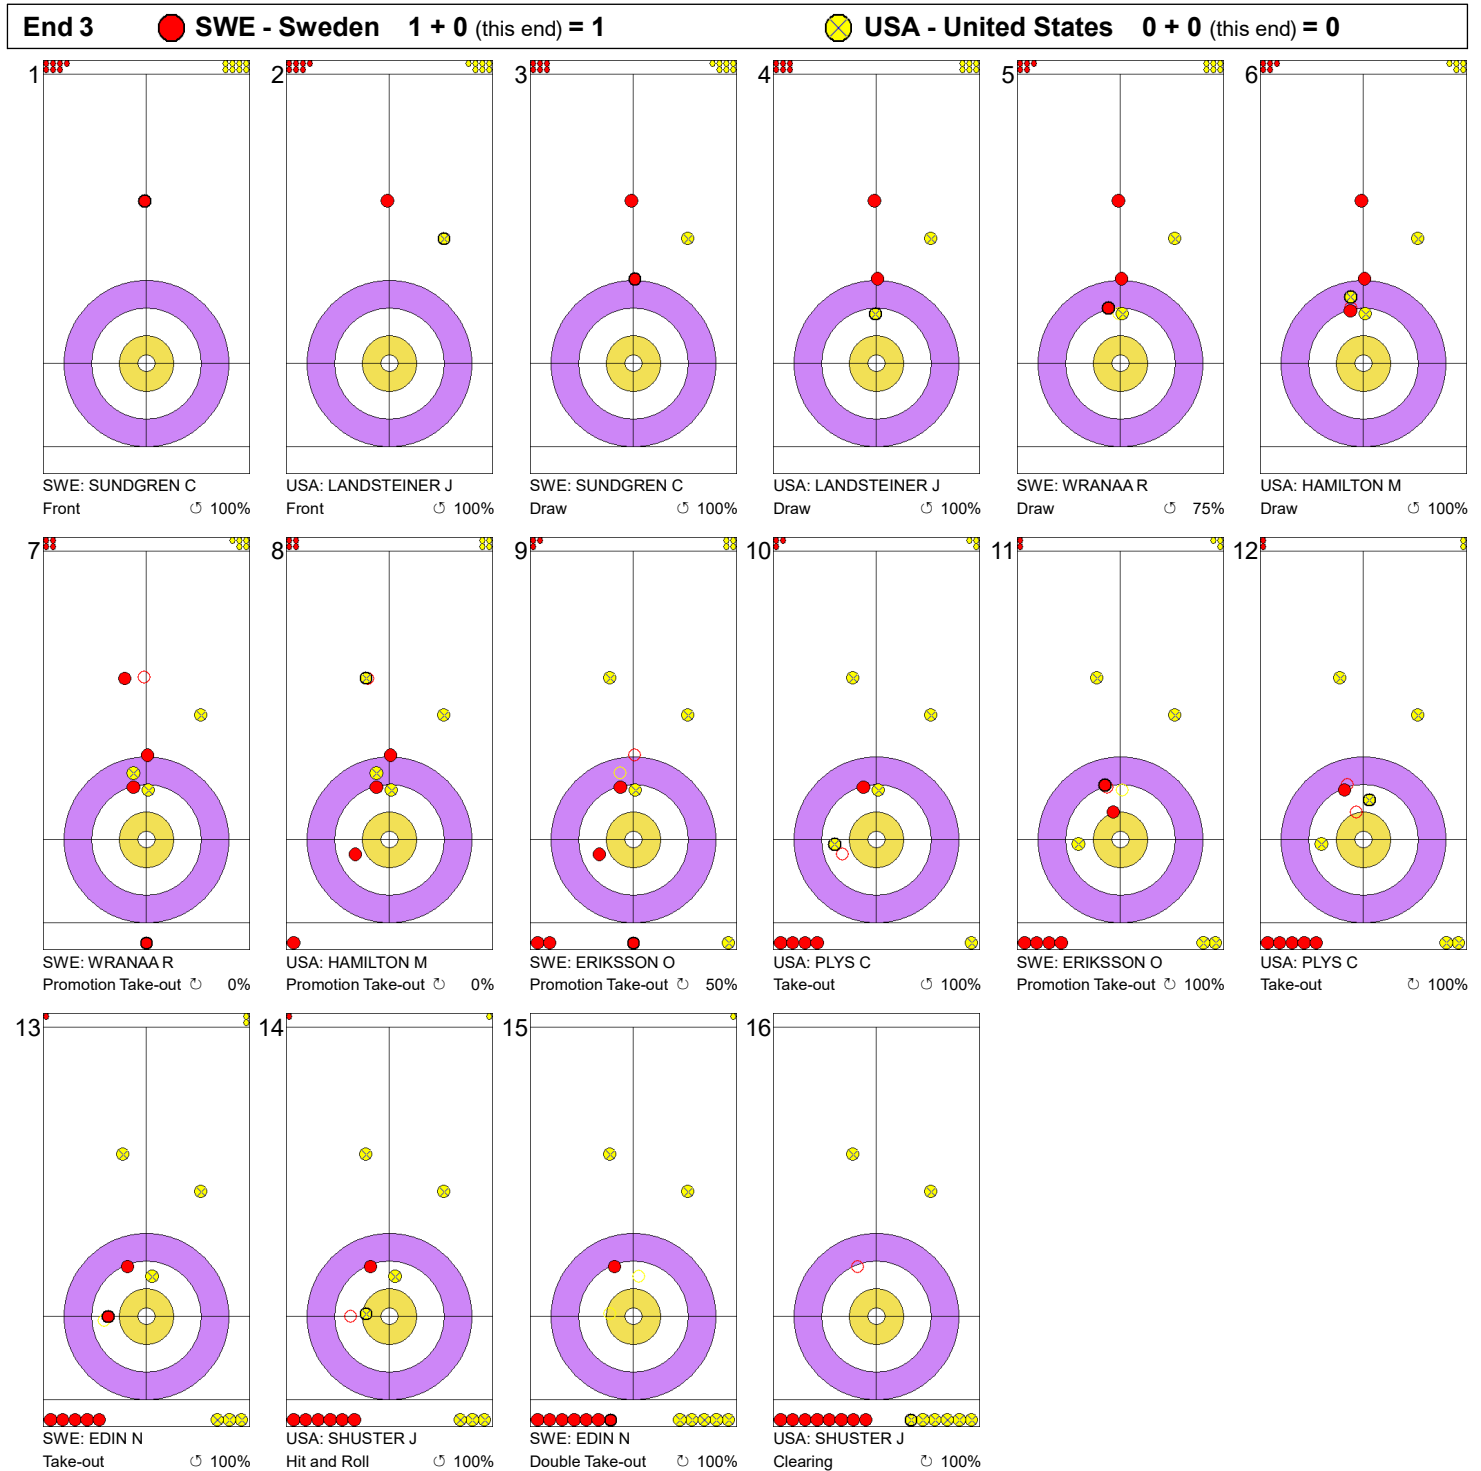

Game - Shot by Shot

Legend:
 Clockwise
  Counter-clockwise
 - Not considered

Game - Shot by Shot

Legend:
 ⌚ Clockwise ⌚ Counter-clockwise - Not considered

Game - Shot by Shot

Legend:
 Clockwise
  Counter-clockwise
 - Not considered

Game - Shot by Shot

Legend:
 ↻ Clockwise ↺ Counter-clockwise - Not considered

Game - Shot by Shot

Legend:
 Clockwise
 Counter-clockwise
 - Not considered

Game - Shot by Shot

Legend:
 Clockwise
  Counter-clockwise
 - Not considered

Game - Shot by Shot

Legend:
 Clockwise
  Counter-clockwise
 - Not considered