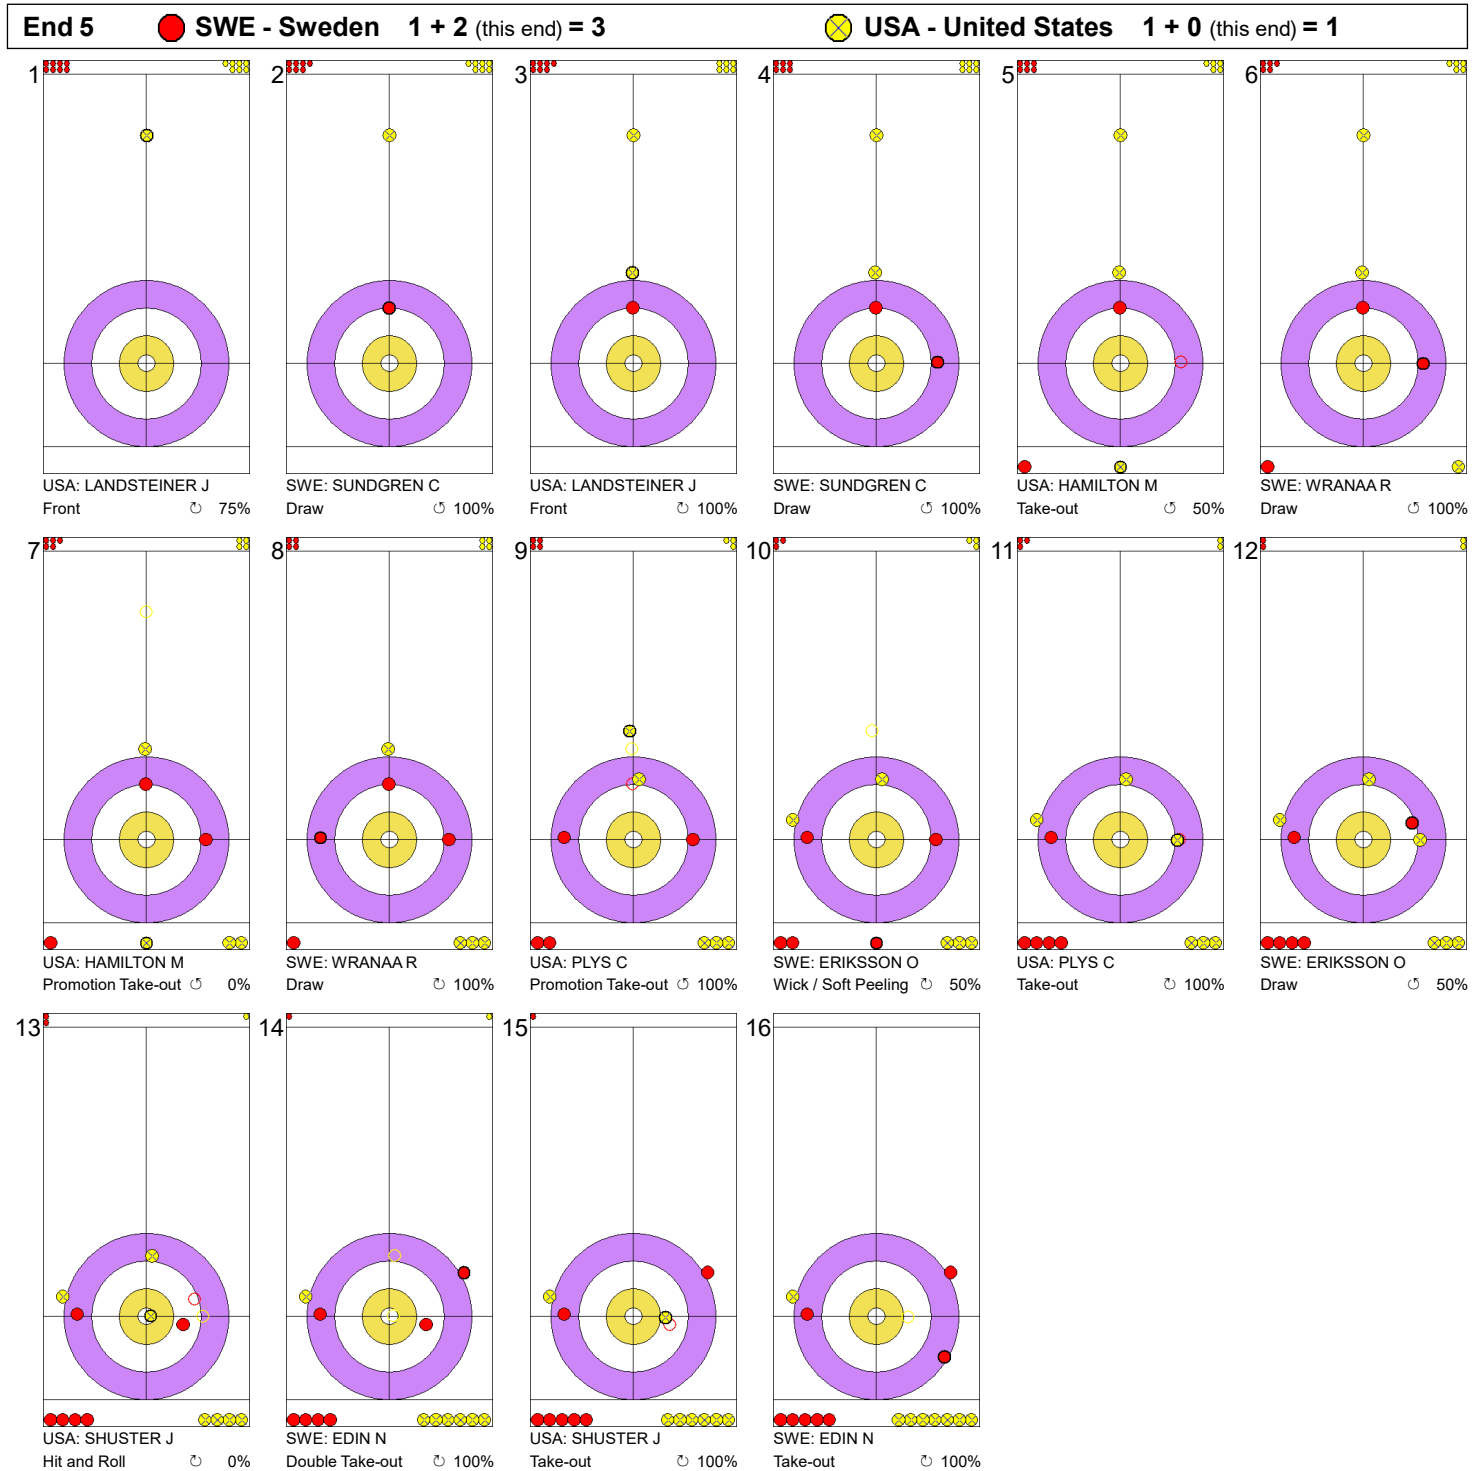

Game - Shot by Shot

Legend:
 Clockwise
  Counter-clockwise
 - Not considered

Game - Shot by Shot

Legend:
 ⌚ Clockwise ⌚ Counter-clockwise - Not considered

Game - Shot by Shot

Legend:
 Clockwise
  Counter-clockwise
 - Not considered

Game - Shot by Shot

Legend:
 ↻ Clockwise ↺ Counter-clockwise - Not considered

Game - Shot by Shot

Legend:
 Clockwise
 Counter-clockwise
 - Not considered

Game - Shot by Shot

Legend:
 Clockwise
  Counter-clockwise
 - Not considered

Game - Shot by Shot

Legend:
 Clockwise
  Counter-clockwise
 - Not considered