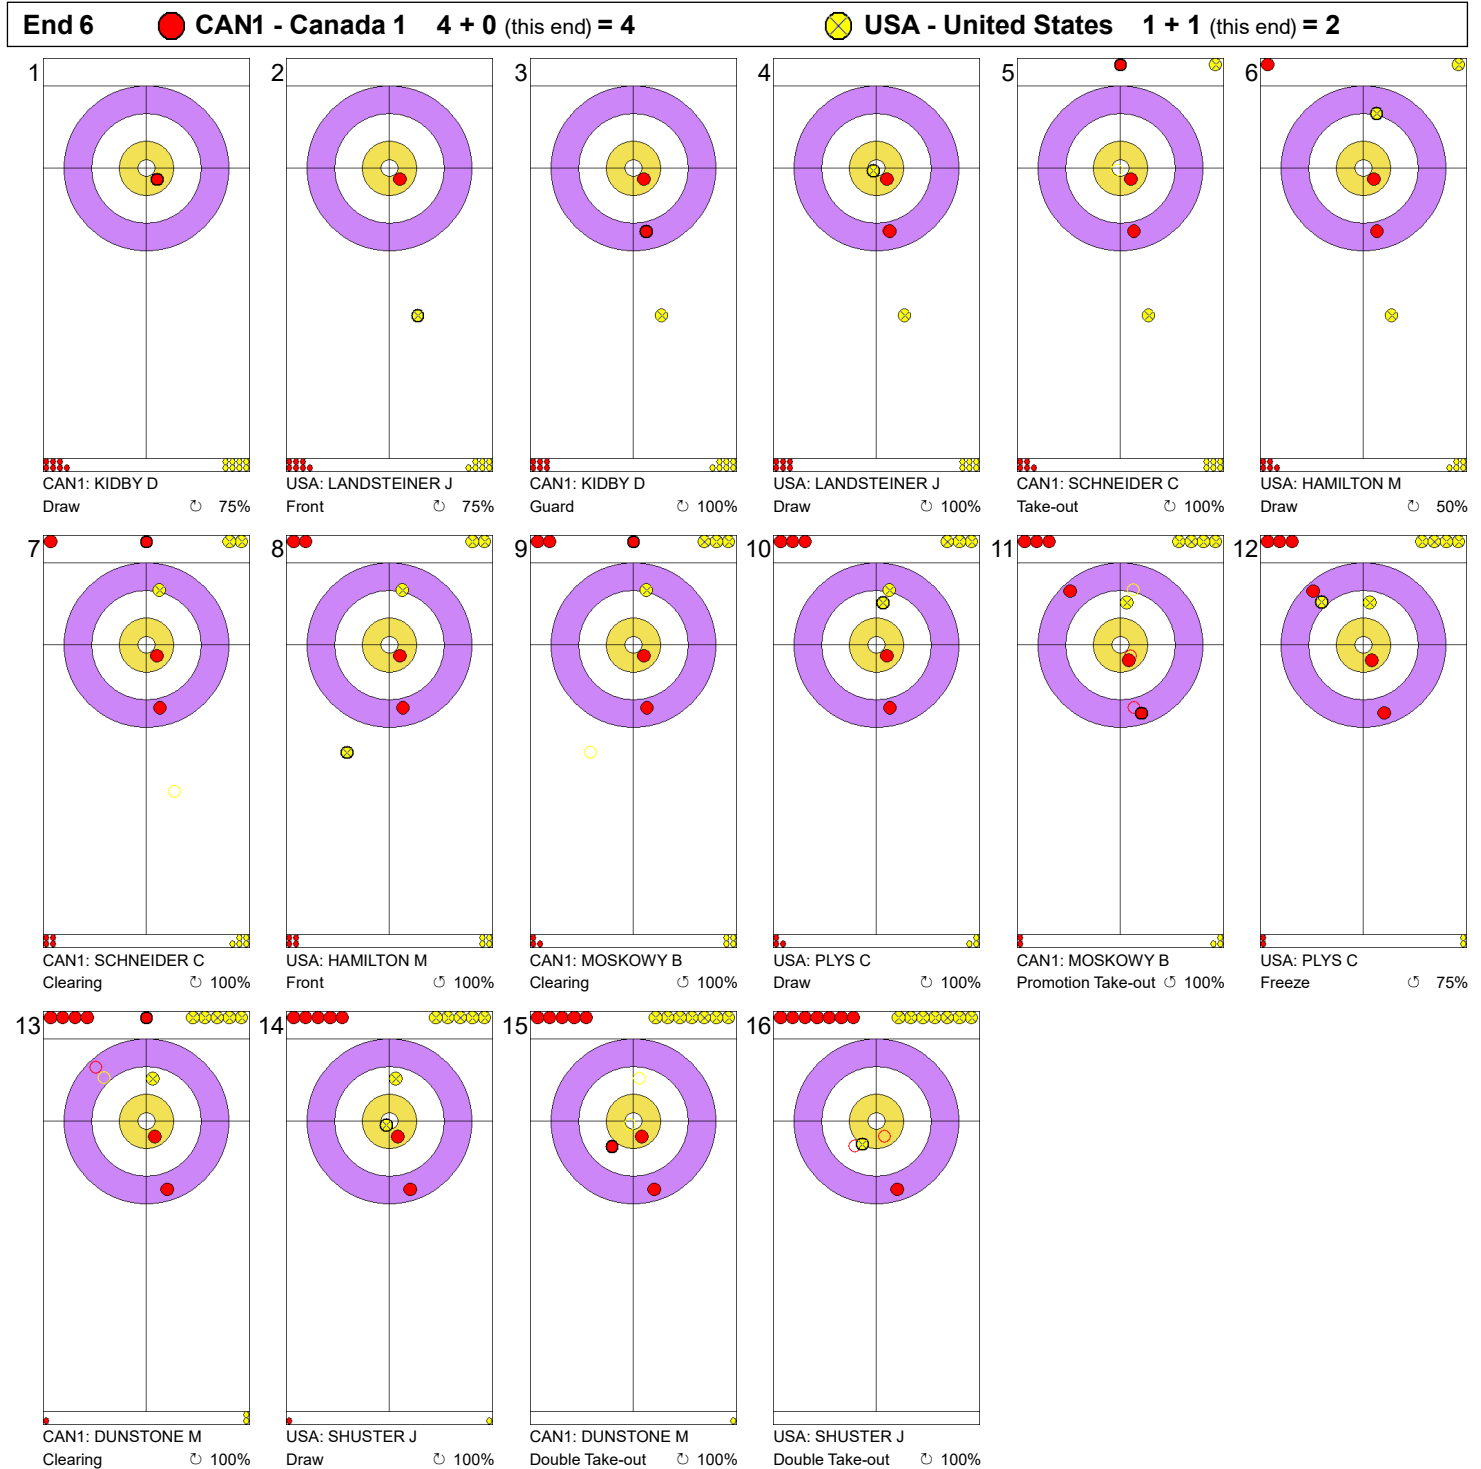

Game - Shot by Shot

**Legend:**  
 Clockwise     
  Counter-clockwise     
 - Not considered

Game - Shot by Shot

**Legend:**  
 Clockwise     
  Counter-clockwise     
 - Not considered

**Game - Shot by Shot**

**Legend:**  
 ↻ Clockwise                                  ↺ Counter-clockwise                          - Not considered

Game - Shot by Shot

**Legend:**  
 ⌚ Clockwise      ⌚ Counter-clockwise      - Not considered

Game - Shot by Shot

**Legend:**  
 Clockwise     
  Counter-clockwise     
 - Not considered

Game - Shot by Shot

**Legend:**  
 ⌚ Clockwise      ⌚ Counter-clockwise      - Not considered

Game - Shot by Shot

**Legend:**  
 Clockwise     
  Counter-clockwise     
 - Not considered

Game - Shot by Shot

**Legend:**  
 ↻ Clockwise      ↺ Counter-clockwise      - Not considered  
 X Unfinished end due to concession