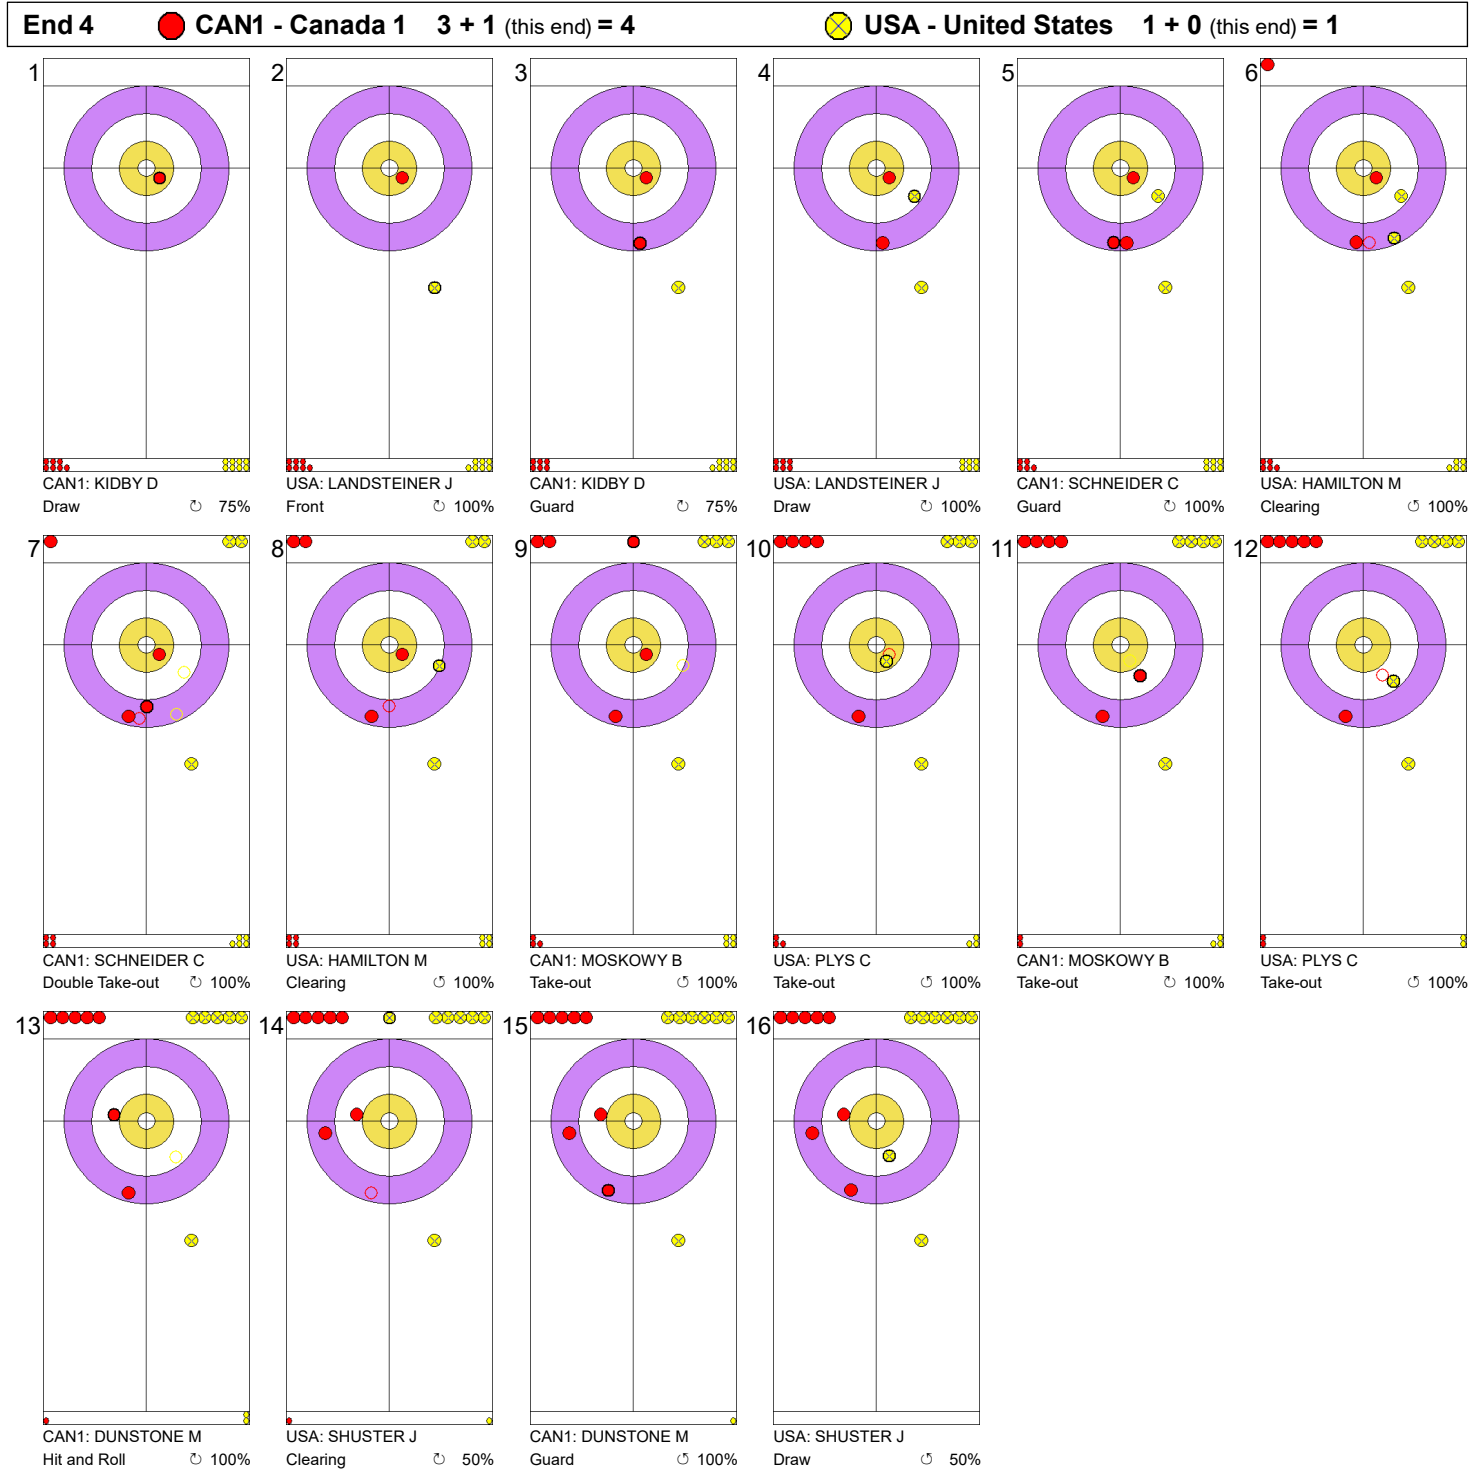

Game - Shot by Shot

**Legend:**  
 Clockwise     
  Counter-clockwise     
 - Not considered

Game - Shot by Shot

**Legend:**  
 Clockwise     
  Counter-clockwise     
 - Not considered

**Game - Shot by Shot**

**Legend:**  
 ↻ Clockwise                                  ↺ Counter-clockwise                          - Not considered

Game - Shot by Shot

**Legend:**  
 ⌚ Clockwise      ⌚ Counter-clockwise      - Not considered

Game - Shot by Shot

**Legend:**  
 Clockwise     
  Counter-clockwise     
 - Not considered

Game - Shot by Shot

**Legend:**  
 ⌚ Clockwise      ⌚ Counter-clockwise      - Not considered

Game - Shot by Shot

**Legend:**  
 Clockwise     
  Counter-clockwise     
 - Not considered

Game - Shot by Shot

**Legend:**  
 ↻ Clockwise      ↺ Counter-clockwise      - Not considered  
 X Unfinished end due to concession