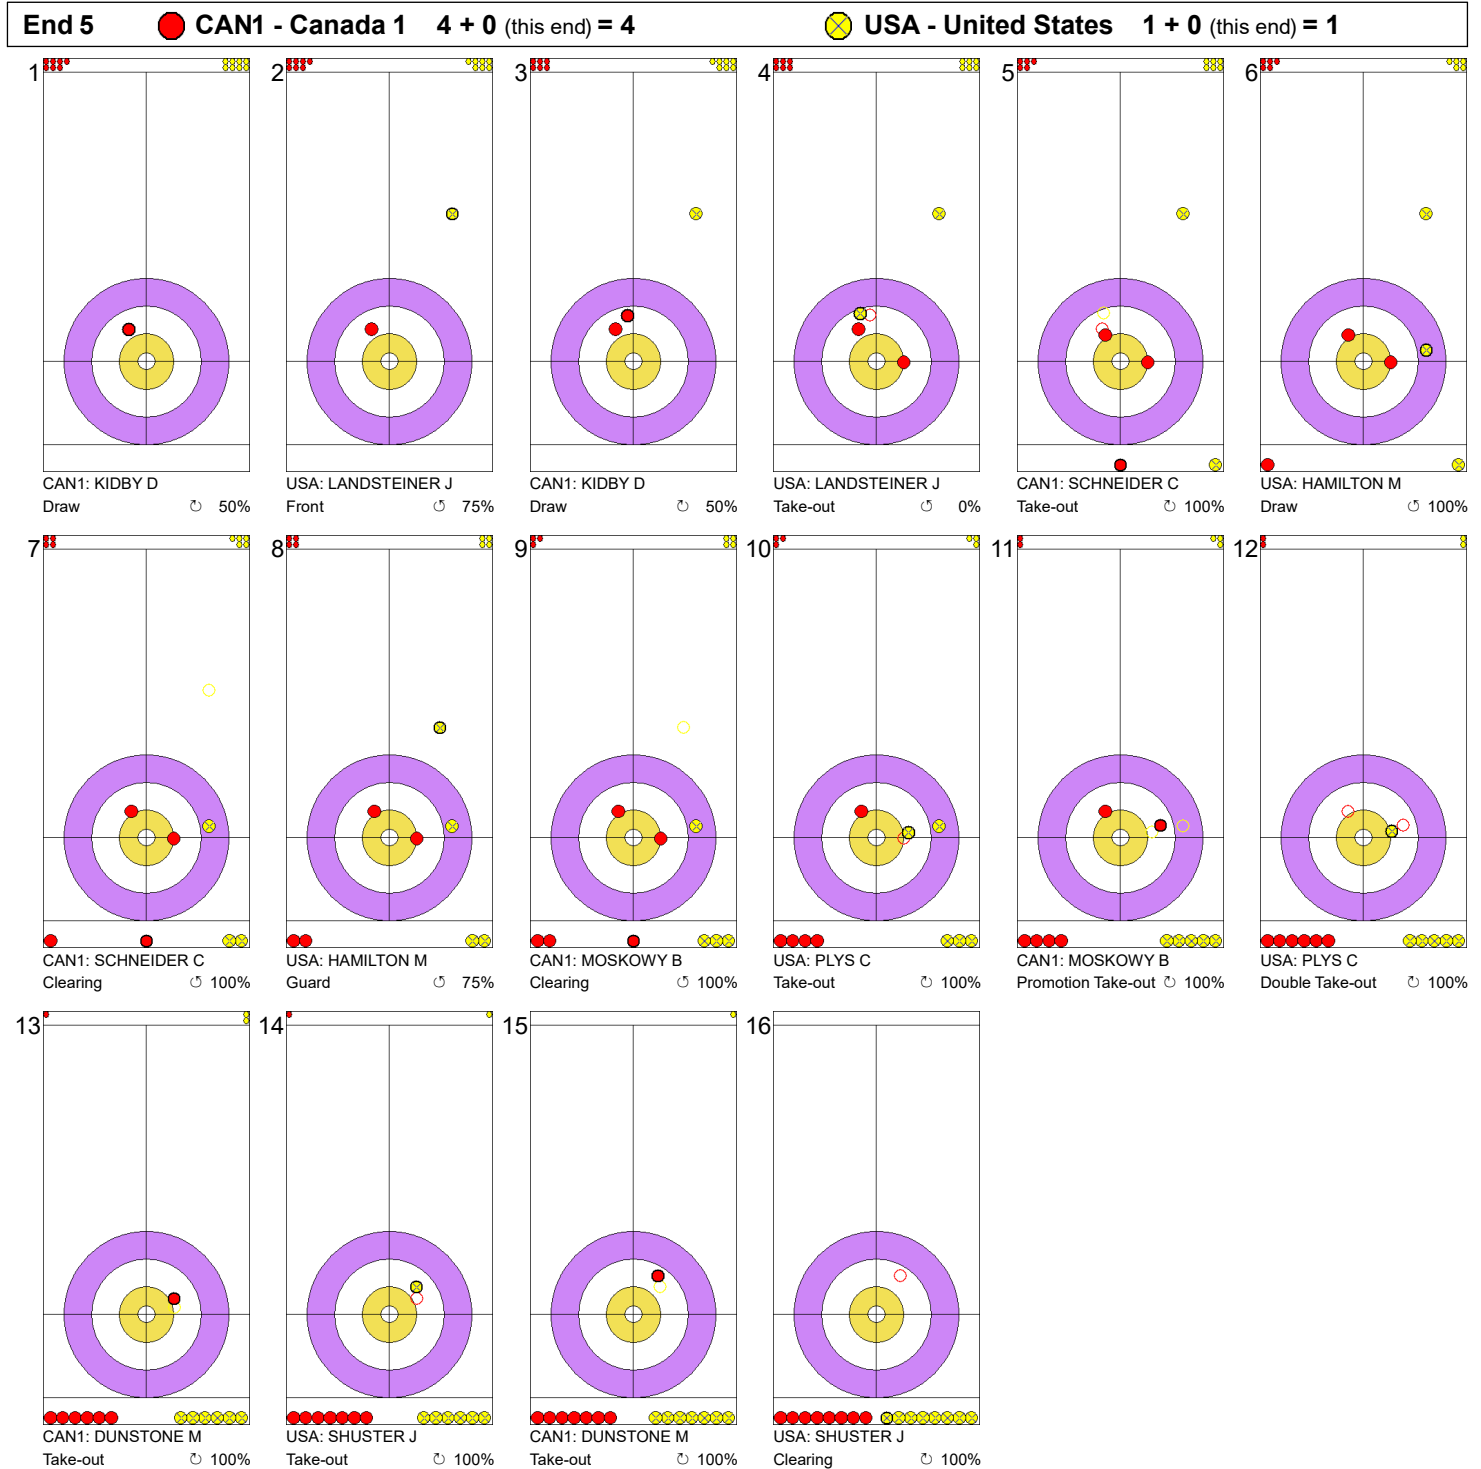

Game - Shot by Shot

**Legend:**  
 Clockwise     
  Counter-clockwise     
 - Not considered

Game - Shot by Shot

**Legend:**  
 Clockwise     
  Counter-clockwise     
 - Not considered

**Game - Shot by Shot**

**Legend:**  
 ↻ Clockwise                                  ↺ Counter-clockwise                          - Not considered

Game - Shot by Shot

**Legend:**  
 ⌚ Clockwise      ⌚ Counter-clockwise      - Not considered

Game - Shot by Shot

**Legend:**  
 Clockwise     
  Counter-clockwise     
 - Not considered

Game - Shot by Shot

**Legend:**  
 ⌚ Clockwise      ⌚ Counter-clockwise      - Not considered

Game - Shot by Shot

**Legend:**  
 Clockwise     
  Counter-clockwise     
 - Not considered

Game - Shot by Shot

**Legend:**  
 ↻ Clockwise      ↺ Counter-clockwise      - Not considered  
 X Unfinished end due to concession