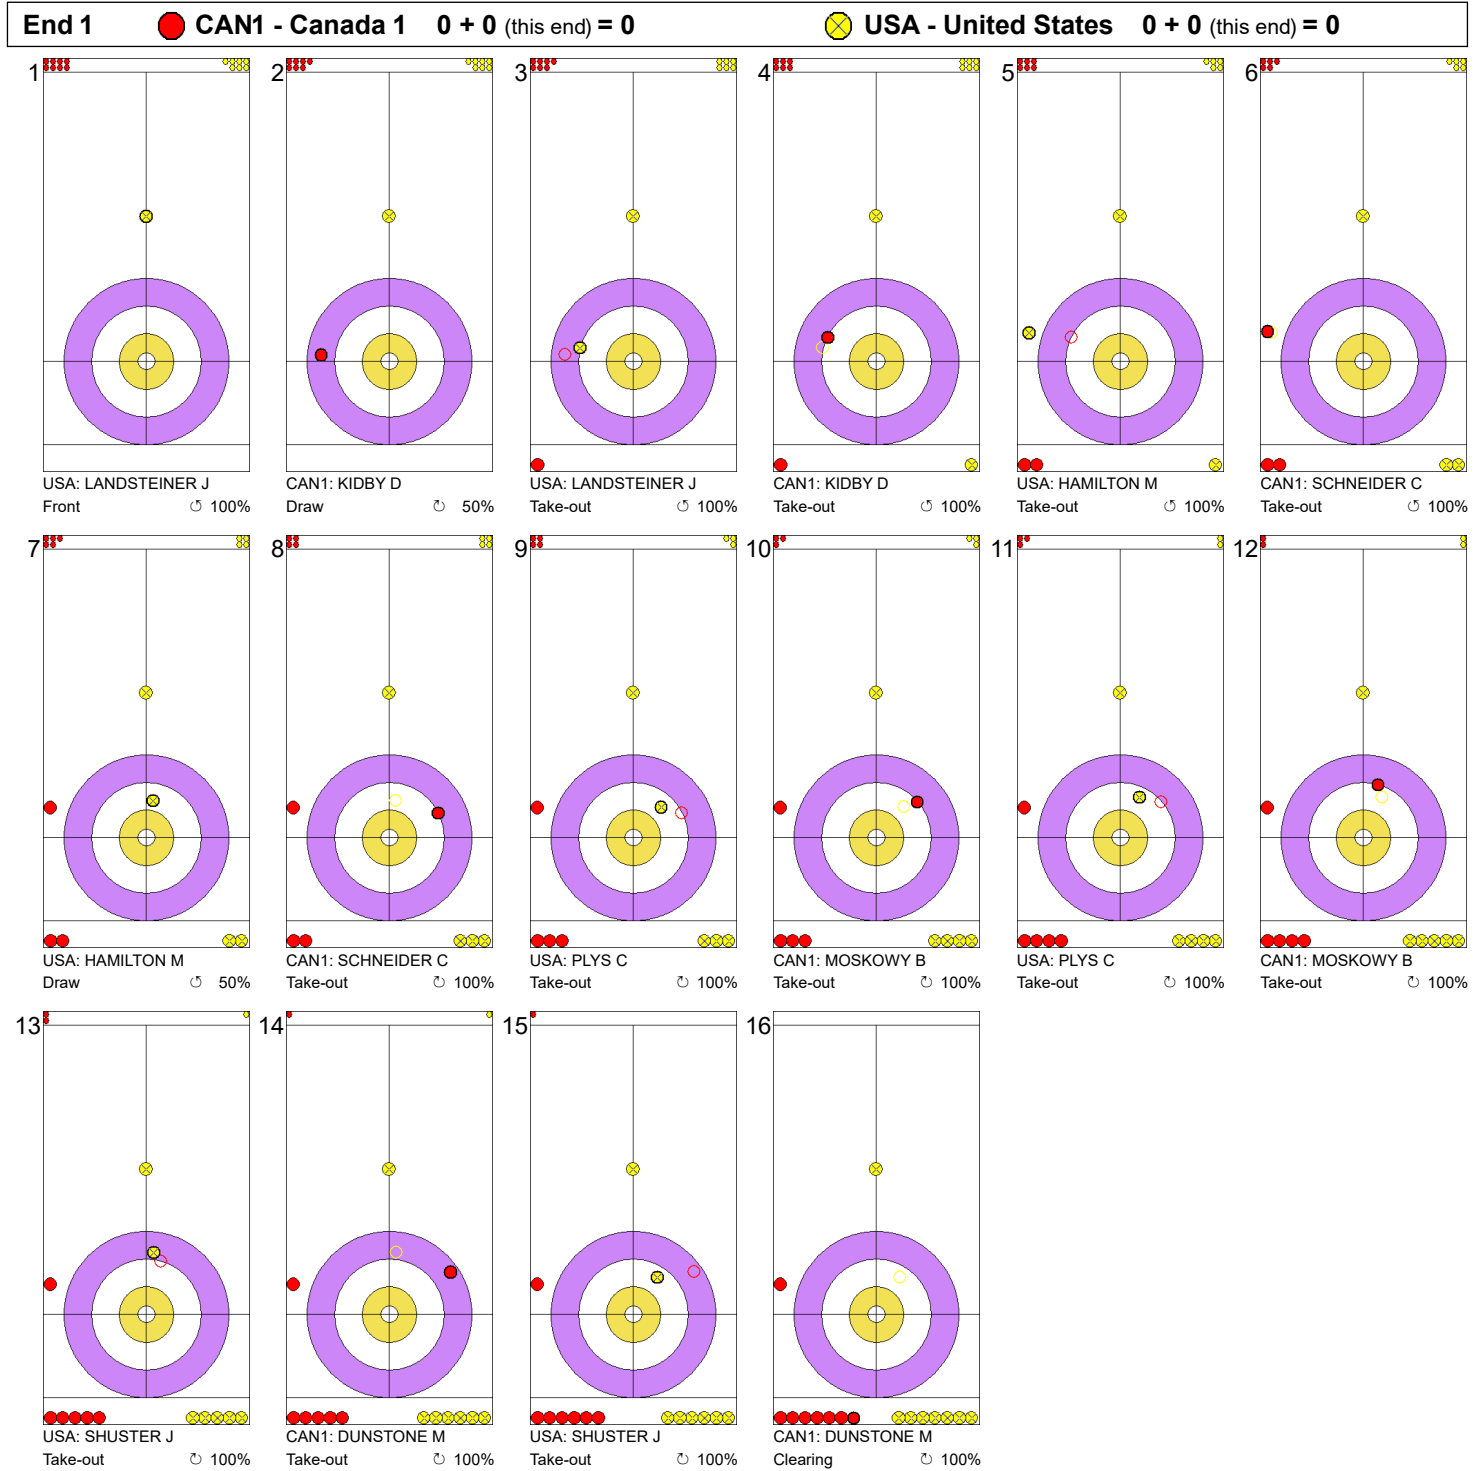

Game - Shot by Shot

**Legend:**  
 Clockwise     
  Counter-clockwise     
 - Not considered

Game - Shot by Shot

**Legend:**  
 Clockwise     
  Counter-clockwise     
 - Not considered

**Game - Shot by Shot**

**Legend:**  
 ↻ Clockwise                                  ↺ Counter-clockwise                          - Not considered

Game - Shot by Shot

**Legend:**  
 ⌚ Clockwise      ⌚ Counter-clockwise      - Not considered

Game - Shot by Shot

**Legend:**  
 Clockwise     
  Counter-clockwise     
 - Not considered

Game - Shot by Shot

**Legend:**  
 ⌚ Clockwise      ⌚ Counter-clockwise      - Not considered

Game - Shot by Shot

**Legend:**  
 Clockwise     
  Counter-clockwise     
 - Not considered

Game - Shot by Shot

**Legend:**  
 ↻ Clockwise      ↺ Counter-clockwise      - Not considered  
 X Unfinished end due to concession