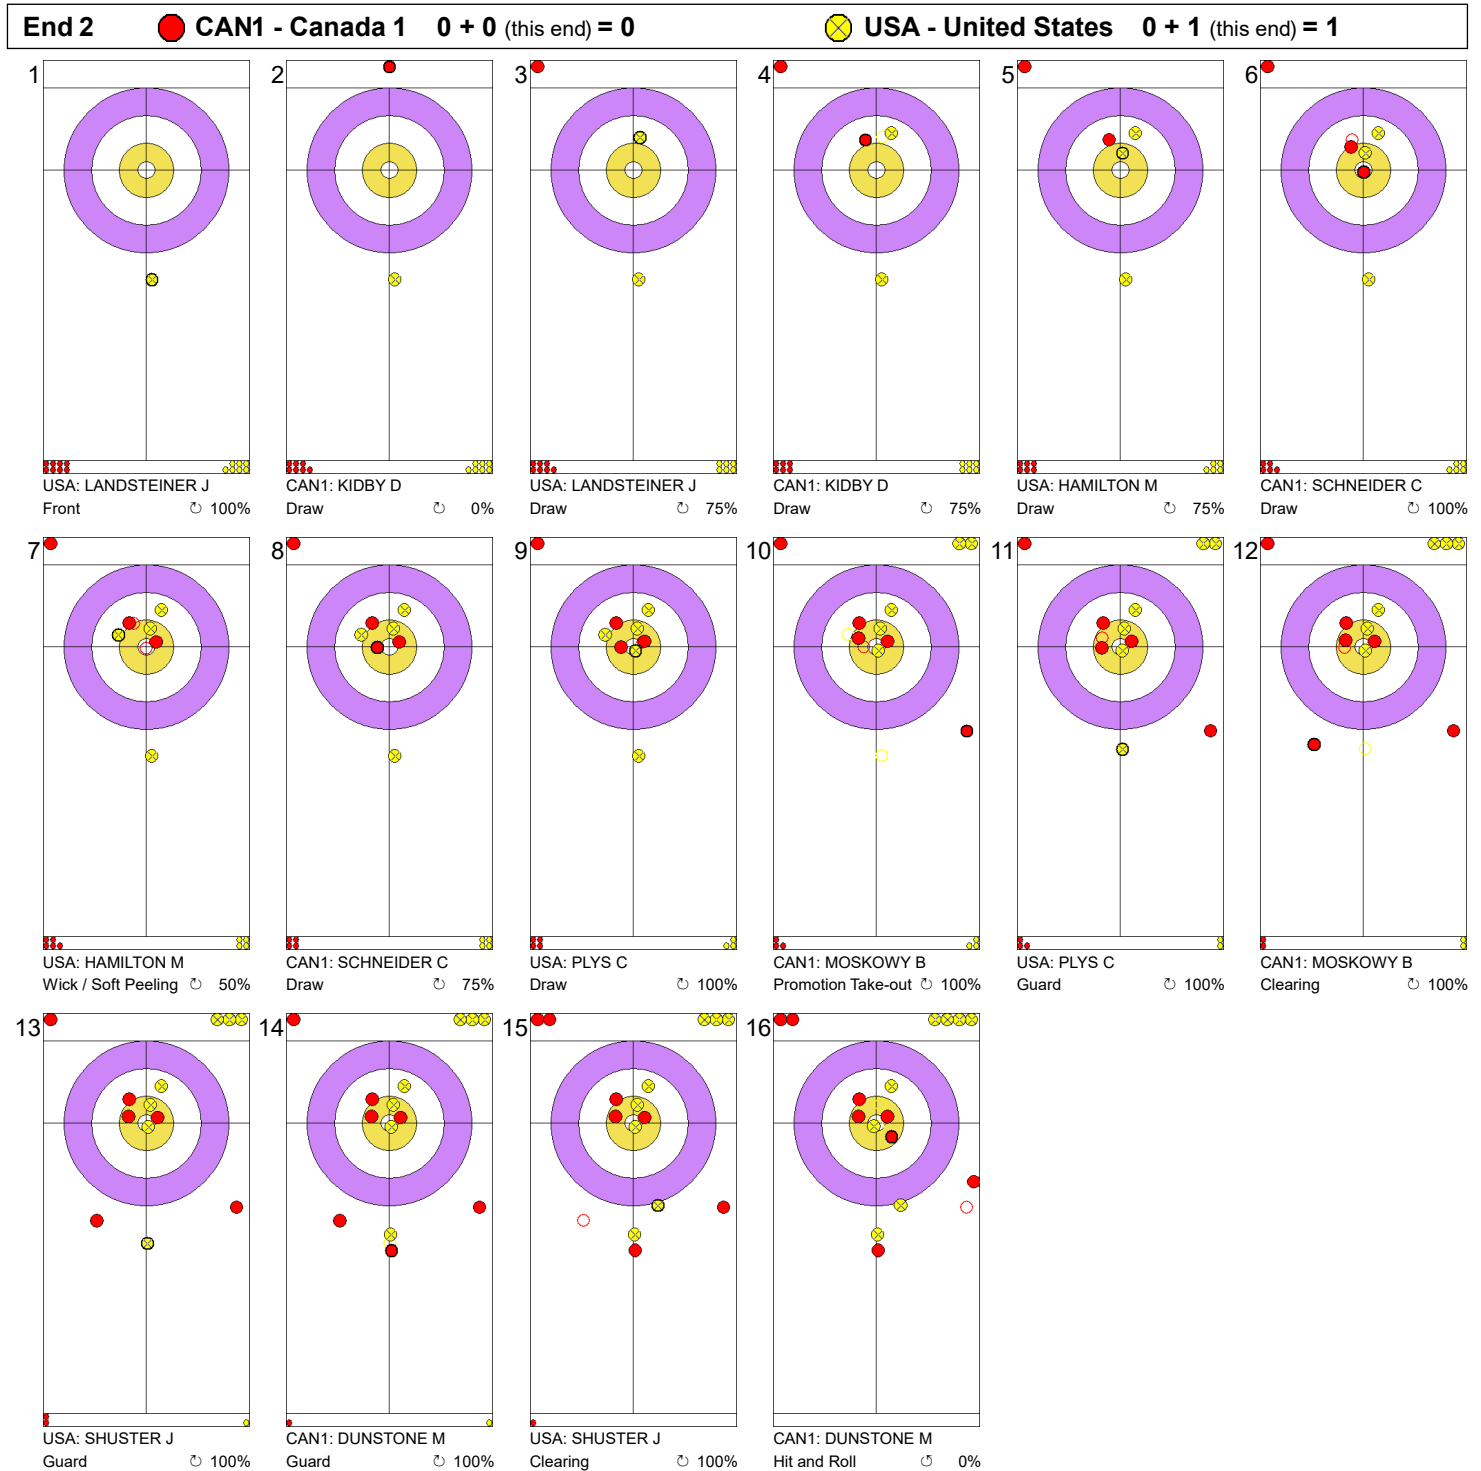

Game - Shot by Shot

**Legend:**  
 Clockwise     
  Counter-clockwise     
 - Not considered

Game - Shot by Shot

**Legend:**  
 Clockwise     
  Counter-clockwise     
 - Not considered

**Game - Shot by Shot**

**Legend:**  
 ↻ Clockwise                                  ↺ Counter-clockwise                          - Not considered

Game - Shot by Shot

**Legend:**  
 ⌚ Clockwise      ⌚ Counter-clockwise      - Not considered

Game - Shot by Shot

**Legend:**  
 Clockwise     
  Counter-clockwise     
 - Not considered

Game - Shot by Shot

**Legend:**  
 ⌚ Clockwise      ⌚ Counter-clockwise      - Not considered

Game - Shot by Shot

**Legend:**  
 Clockwise     
  Counter-clockwise     
 - Not considered

Game - Shot by Shot

**Legend:**  
 ↻ Clockwise      ↺ Counter-clockwise      - Not considered  
 X Unfinished end due to concession