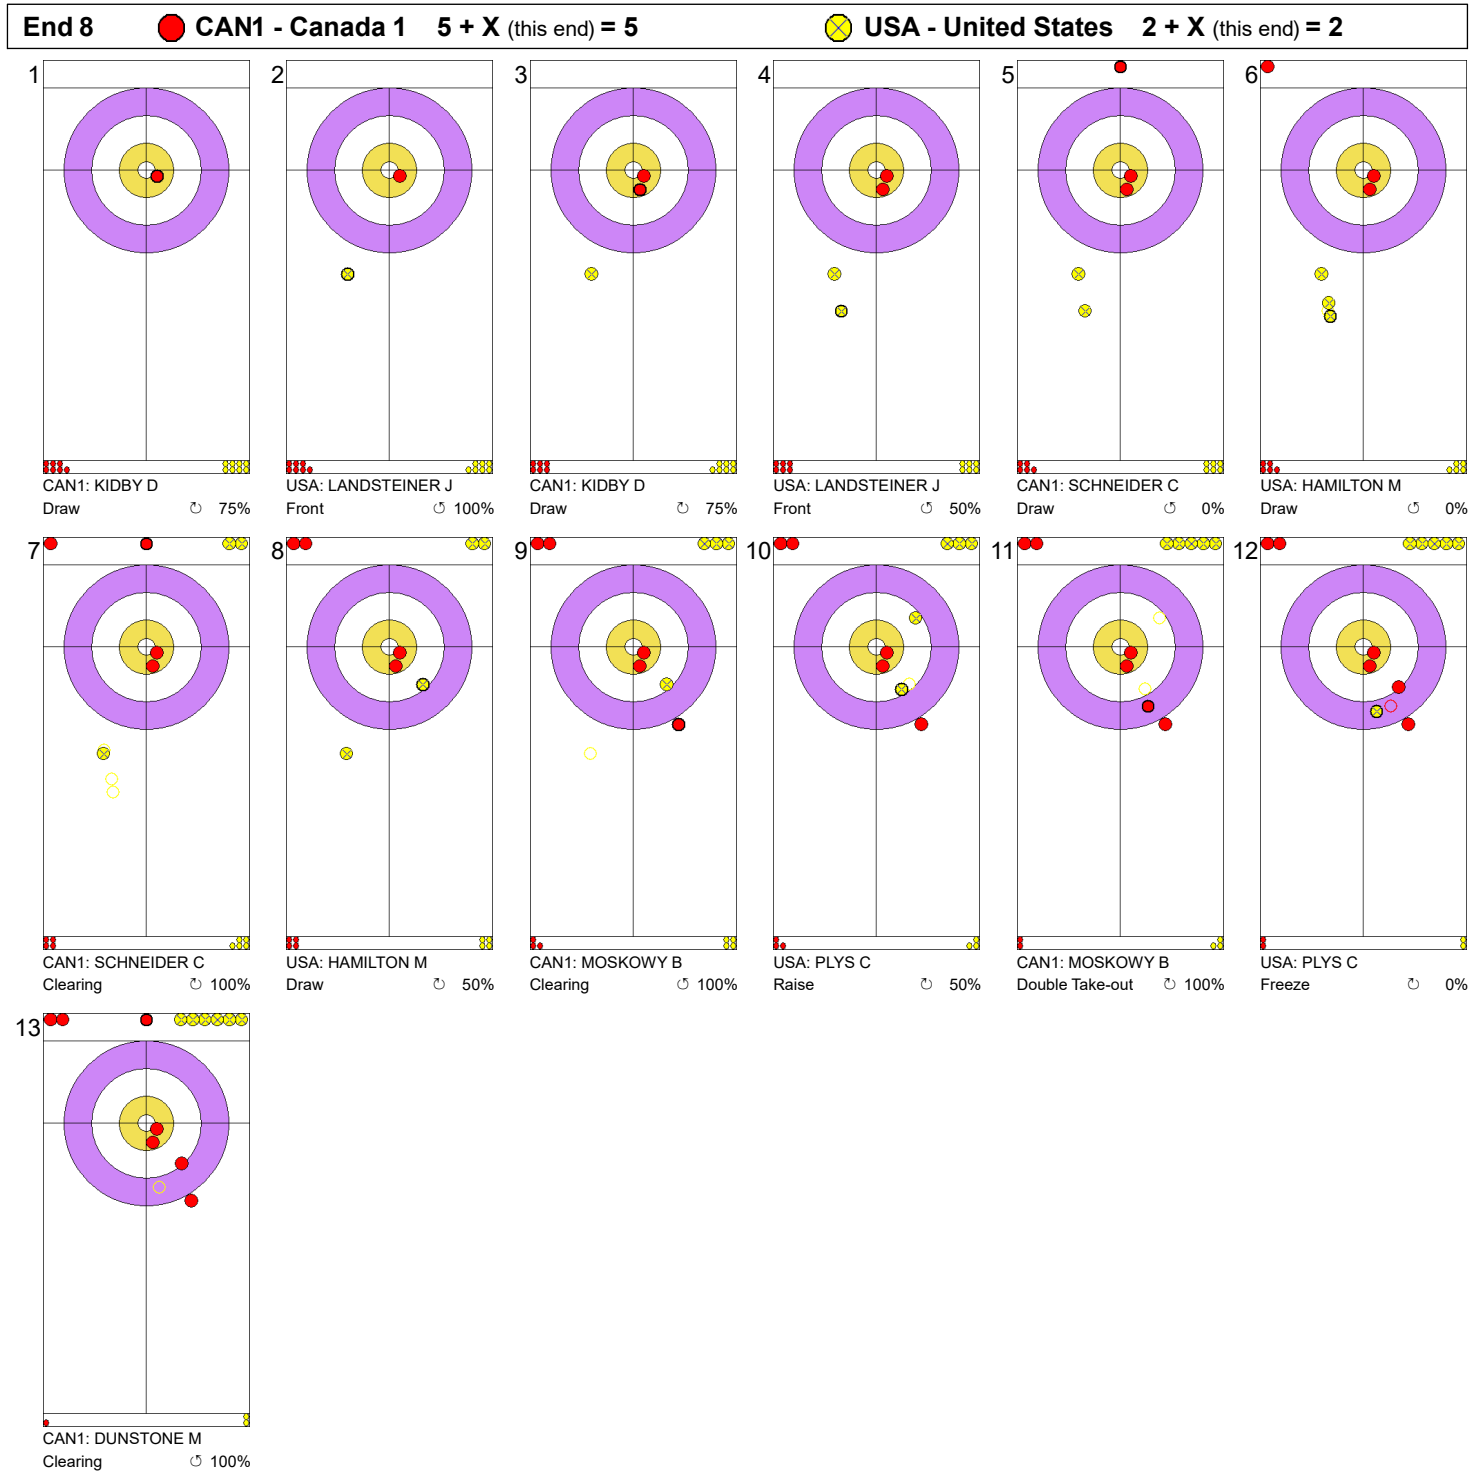

Game - Shot by Shot

**Legend:**  
 Clockwise     
  Counter-clockwise     
 - Not considered

Game - Shot by Shot

**Legend:**  
 Clockwise     
  Counter-clockwise     
 - Not considered

**Game - Shot by Shot**

**Legend:**  
 ↻ Clockwise                                  ↺ Counter-clockwise                          - Not considered

Game - Shot by Shot

**Legend:**  
 ⌚ Clockwise      ⌚ Counter-clockwise      - Not considered

Game - Shot by Shot

**Legend:**  
 Clockwise     
  Counter-clockwise     
 - Not considered

Game - Shot by Shot

**Legend:**  
 ⌚ Clockwise      ⌚ Counter-clockwise      - Not considered

Game - Shot by Shot

**Legend:**  
 Clockwise     
  Counter-clockwise     
 - Not considered

Game - Shot by Shot

**Legend:**  
 ↻ Clockwise      ↺ Counter-clockwise      - Not considered  
 X Unfinished end due to concession