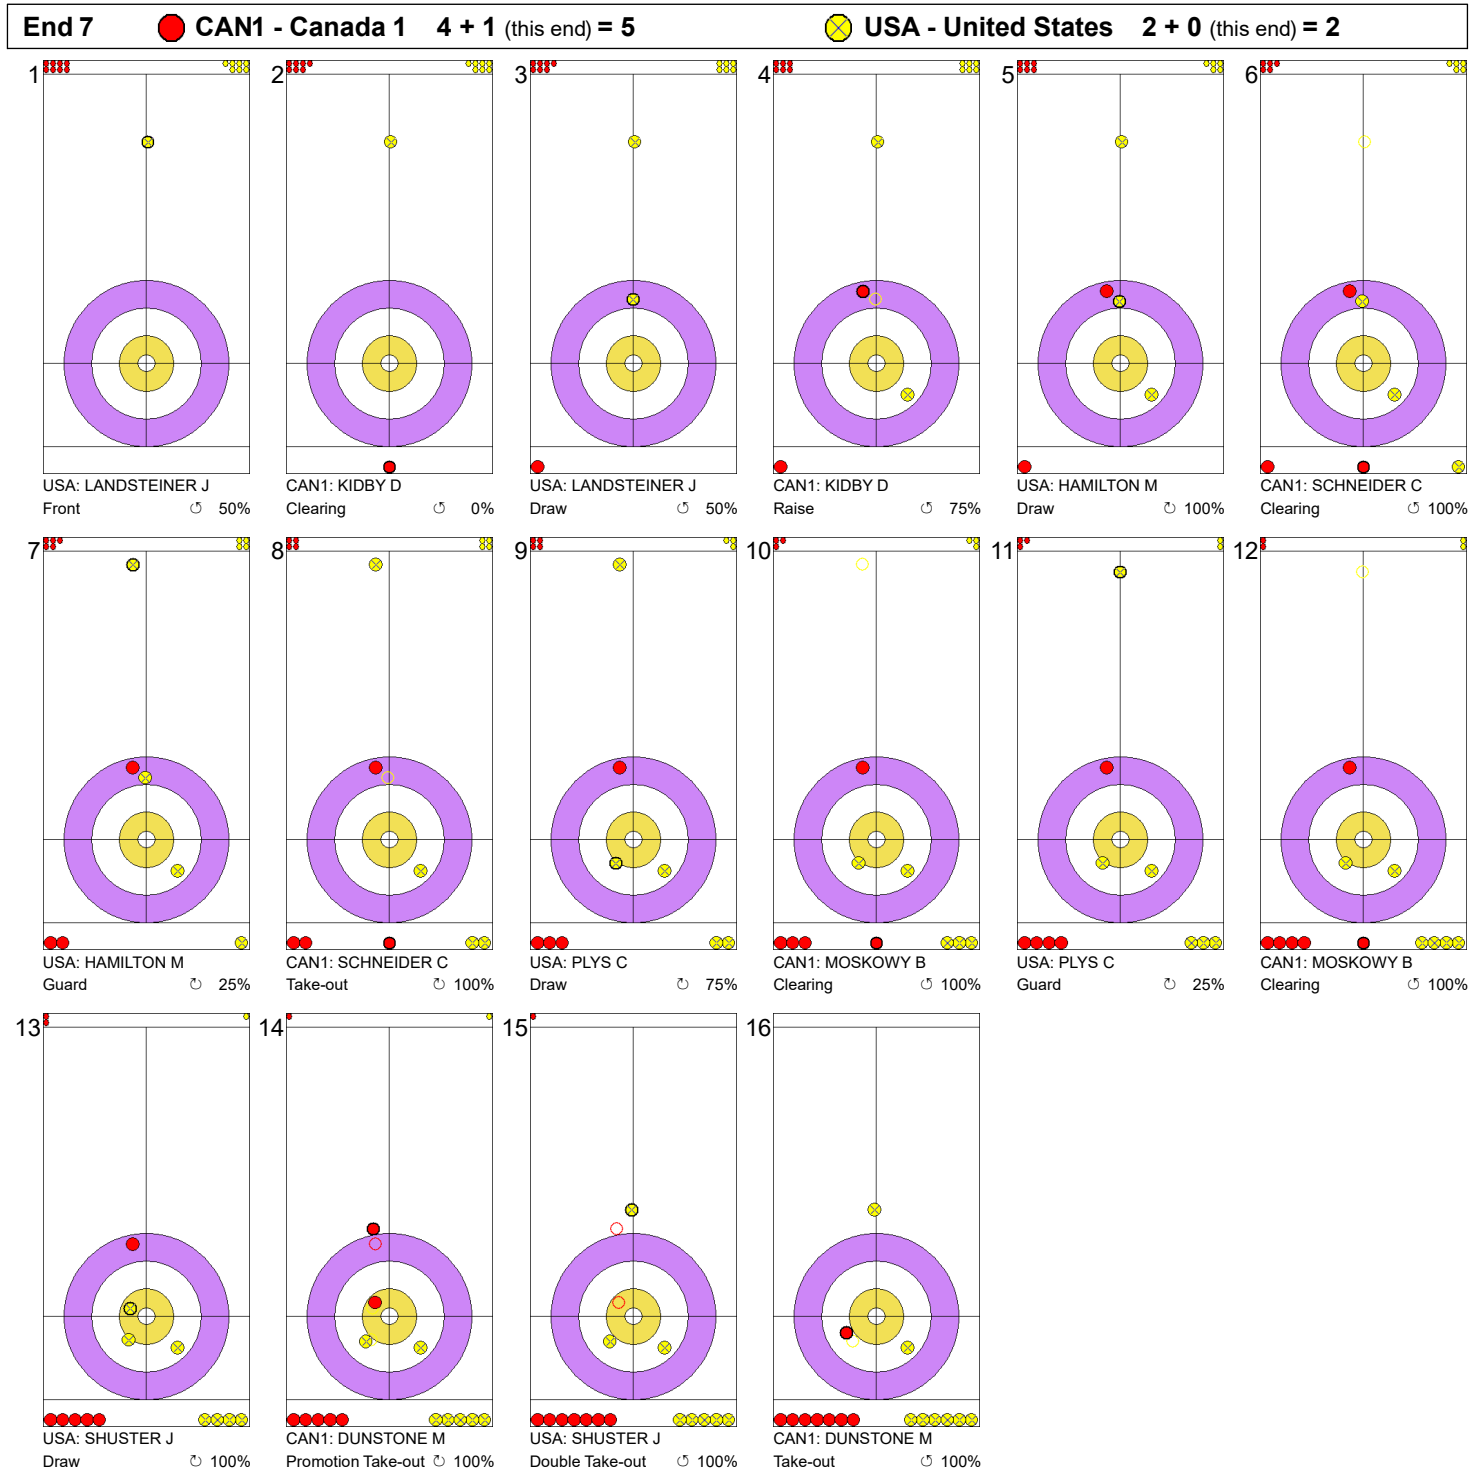

Game - Shot by Shot

**Legend:**  
 Clockwise     
  Counter-clockwise     
 - Not considered

Game - Shot by Shot

**Legend:**  
 Clockwise     
  Counter-clockwise     
 - Not considered

**Game - Shot by Shot**

**Legend:**  
 ↻ Clockwise                                  ↺ Counter-clockwise                          - Not considered

Game - Shot by Shot

**Legend:**  
 ⌚ Clockwise      ⌚ Counter-clockwise      - Not considered

Game - Shot by Shot

**Legend:**  
 Clockwise     
  Counter-clockwise     
 - Not considered

Game - Shot by Shot

**Legend:**  
 ⌚ Clockwise      ⌚ Counter-clockwise      - Not considered

Game - Shot by Shot

**Legend:**  
 Clockwise     
  Counter-clockwise     
 - Not considered

Game - Shot by Shot

**Legend:**  
 ↻ Clockwise      ↺ Counter-clockwise      - Not considered  
 X Unfinished end due to concession