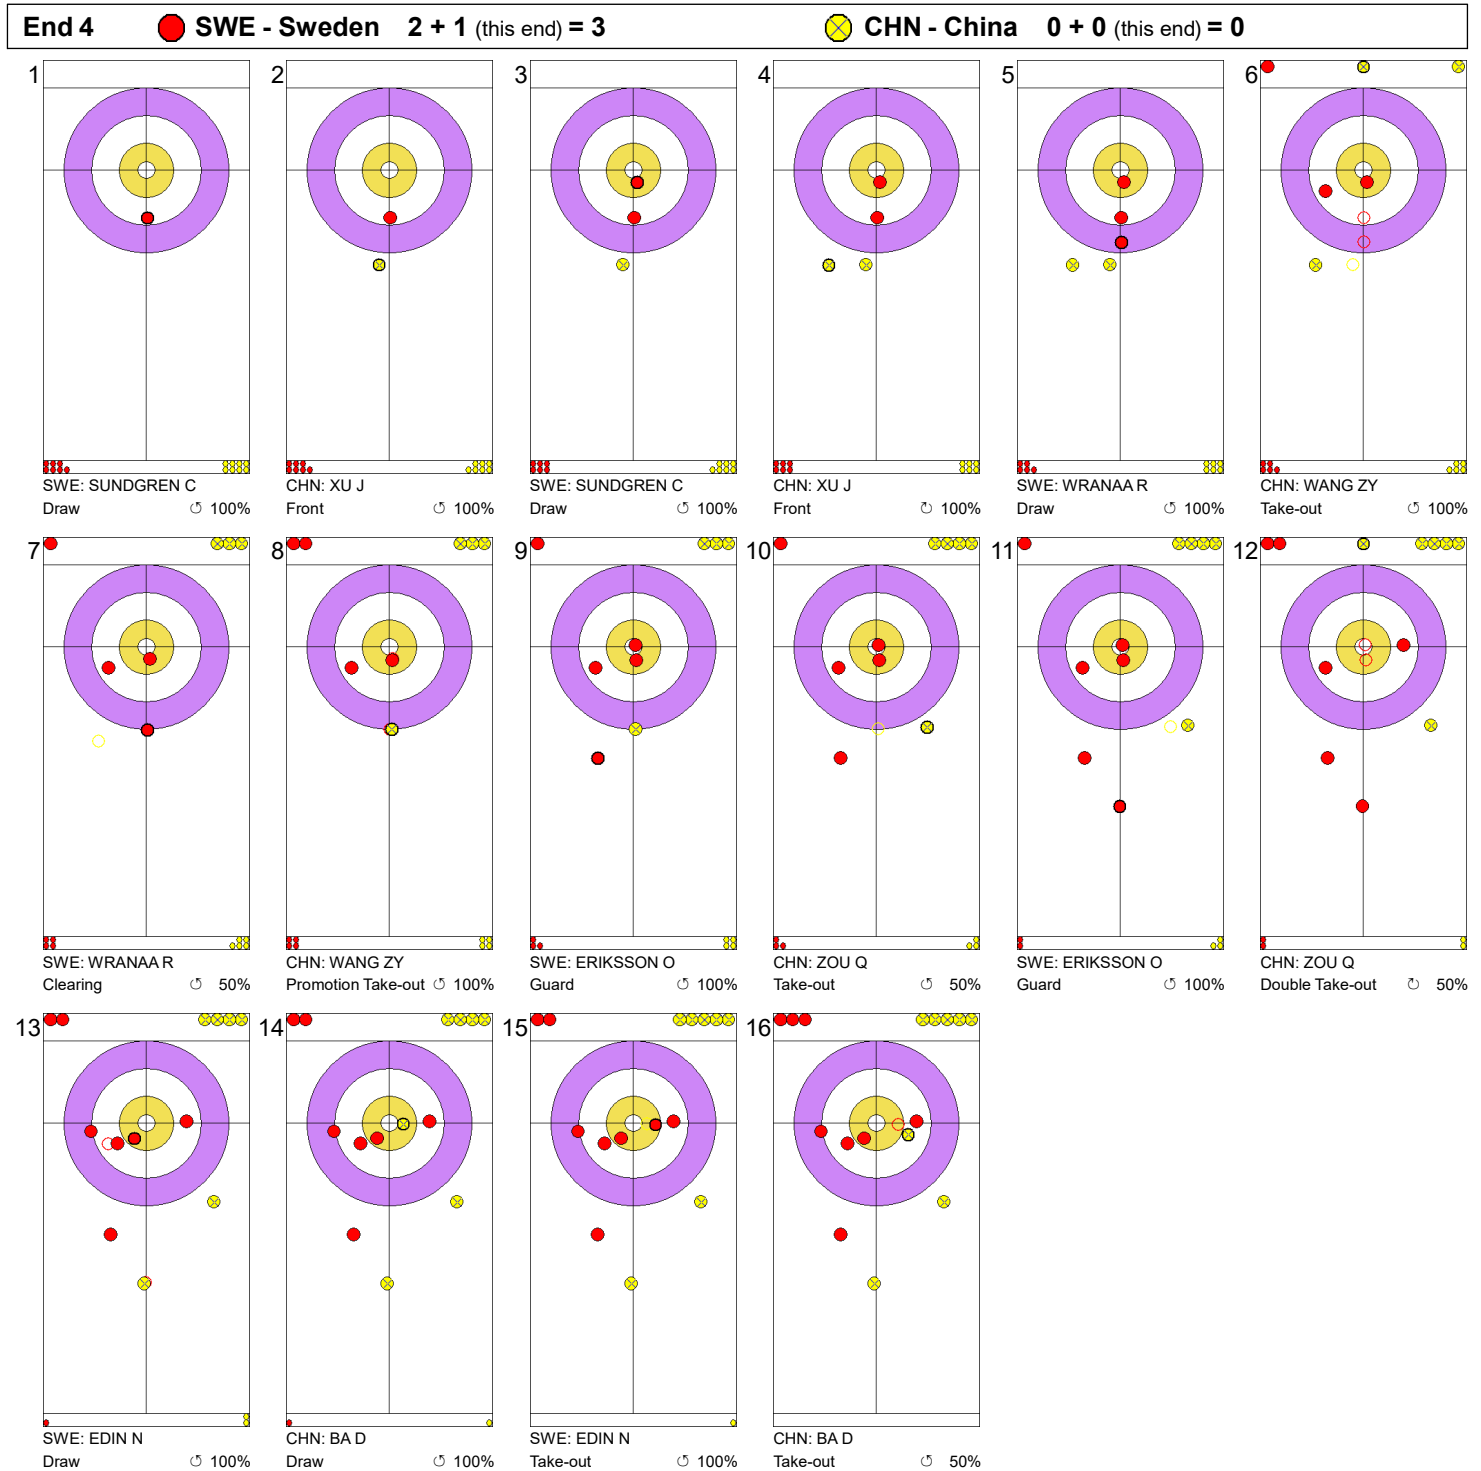

Game - Shot by Shot

Legend:
 Clockwise
  Counter-clockwise
 - Not considered

Game - Shot by Shot

Legend:
 Clockwise
  Counter-clockwise
 - Not considered

Game - Shot by Shot

Legend:
 ⌚ Clockwise ⌚ Counter-clockwise - Not considered

Game - Shot by Shot

Legend:
 ↻ Clockwise ↺ Counter-clockwise - Not considered

Game - Shot by Shot

Legend:
 ↻ Clockwise ↺ Counter-clockwise - Not considered

Game - Shot by Shot

Legend:
 ⤵ Clockwise ⤴ Counter-clockwise - Not considered