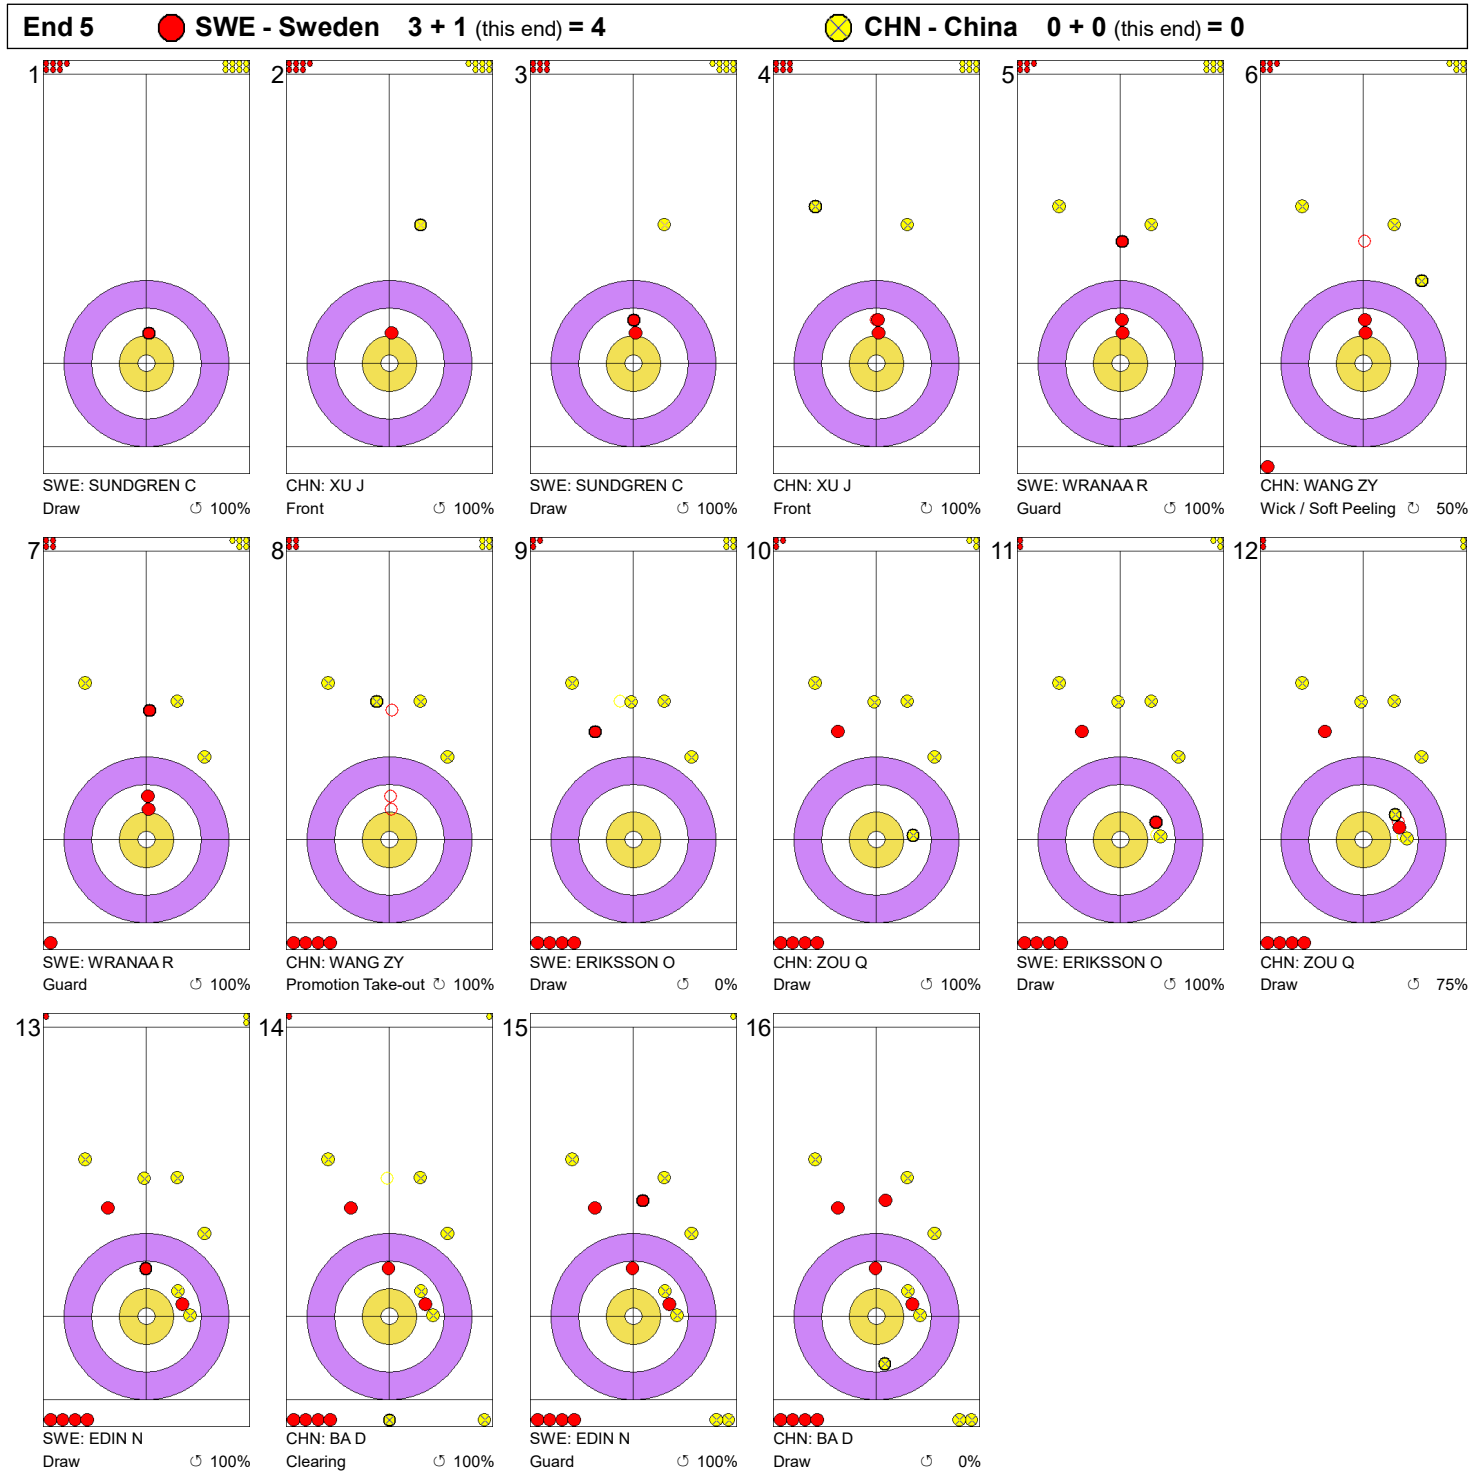

Game - Shot by Shot

Legend:
 Clockwise
  Counter-clockwise
 - Not considered

Game - Shot by Shot

Legend:
 Clockwise
  Counter-clockwise
 - Not considered

Game - Shot by Shot

Legend:
 ⌚ Clockwise ⌚ Counter-clockwise - Not considered

Game - Shot by Shot

Legend:
 ↻ Clockwise ↺ Counter-clockwise - Not considered

Game - Shot by Shot

Legend:
 ↻ Clockwise ↺ Counter-clockwise - Not considered

Game - Shot by Shot

Legend:
 ⤵ Clockwise ⤴ Counter-clockwise - Not considered