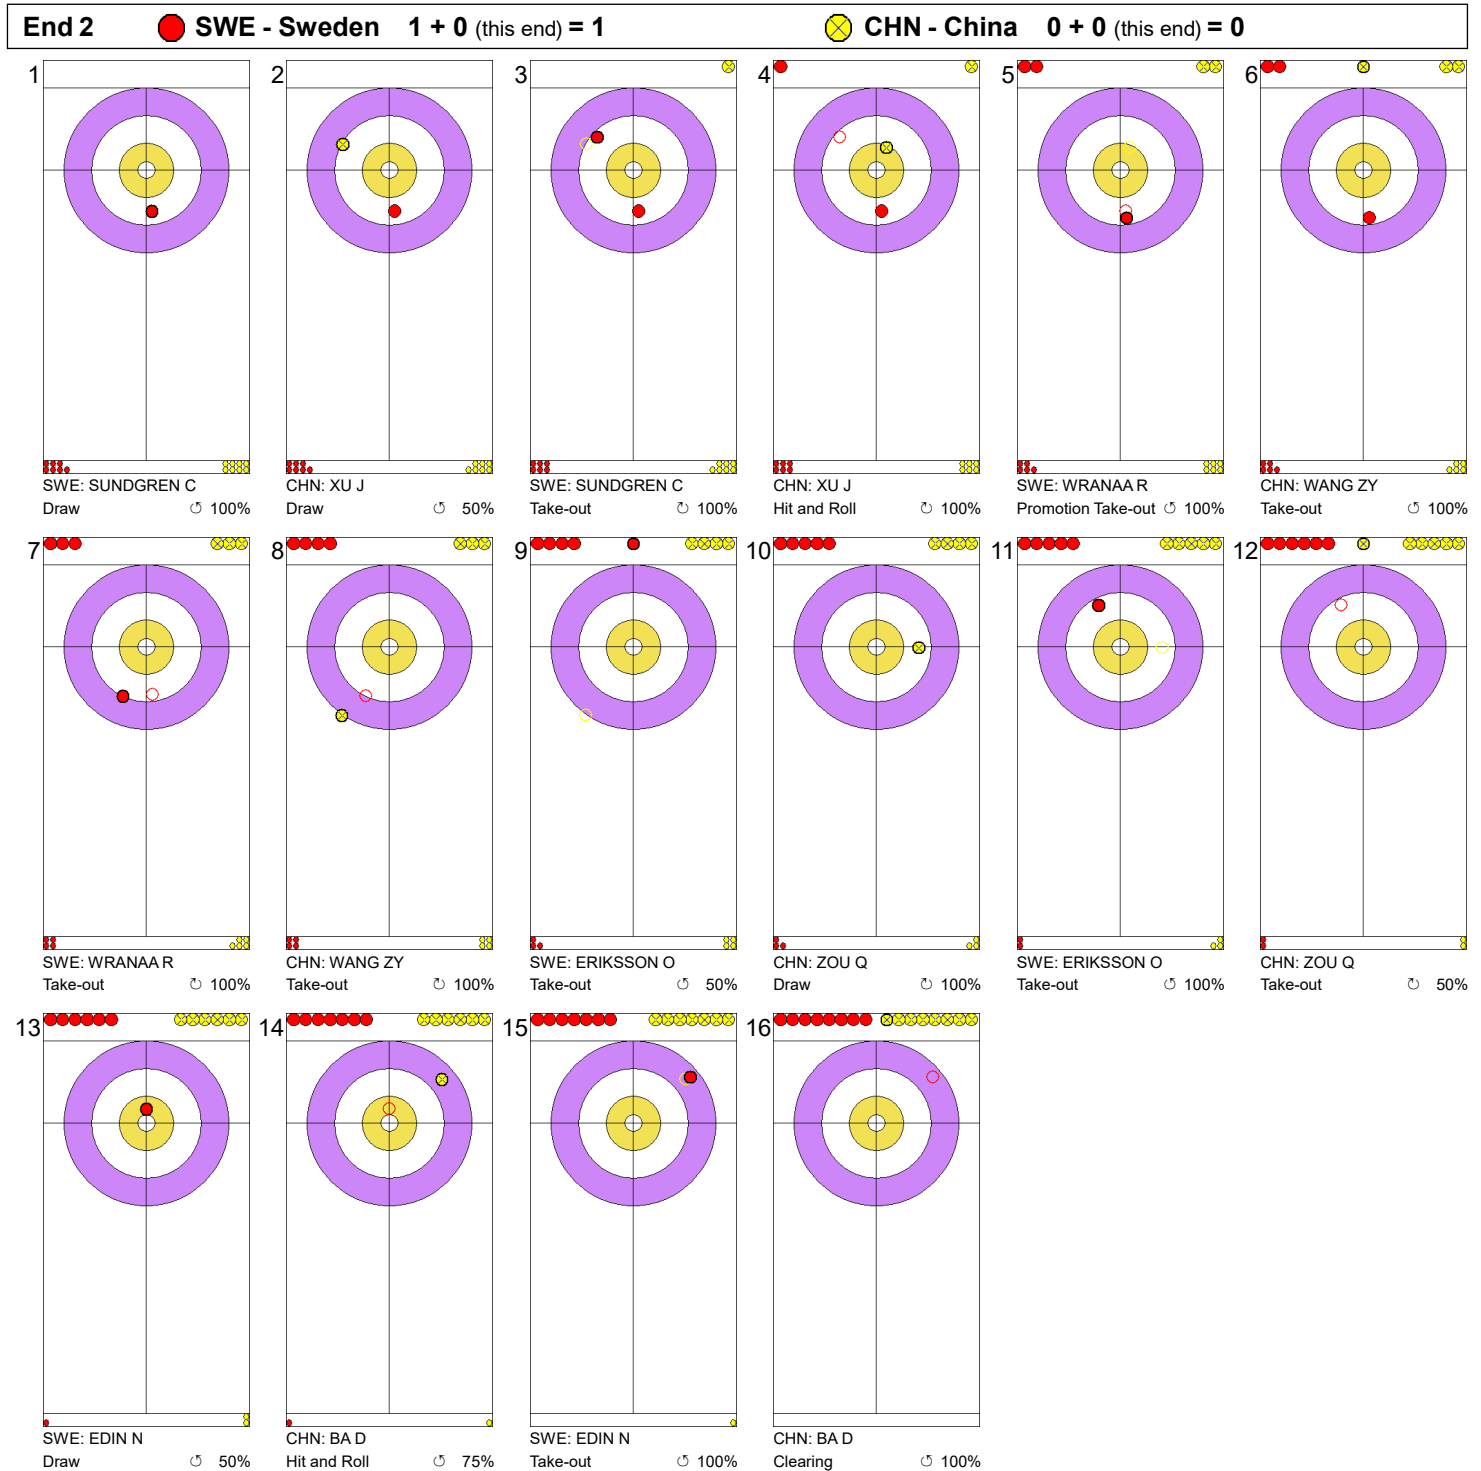

Game - Shot by Shot

Legend:
 Clockwise
  Counter-clockwise
 - Not considered

Game - Shot by Shot

Legend:
 Clockwise
  Counter-clockwise
 - Not considered

Game - Shot by Shot

Legend:
 ⌚ Clockwise ⌚ Counter-clockwise - Not considered

Game - Shot by Shot

Legend:
 ↻ Clockwise ↺ Counter-clockwise - Not considered

Game - Shot by Shot

Legend:
 ↻ Clockwise ↺ Counter-clockwise - Not considered

Game - Shot by Shot

Legend:
 ⤵ Clockwise ⤴ Counter-clockwise - Not considered