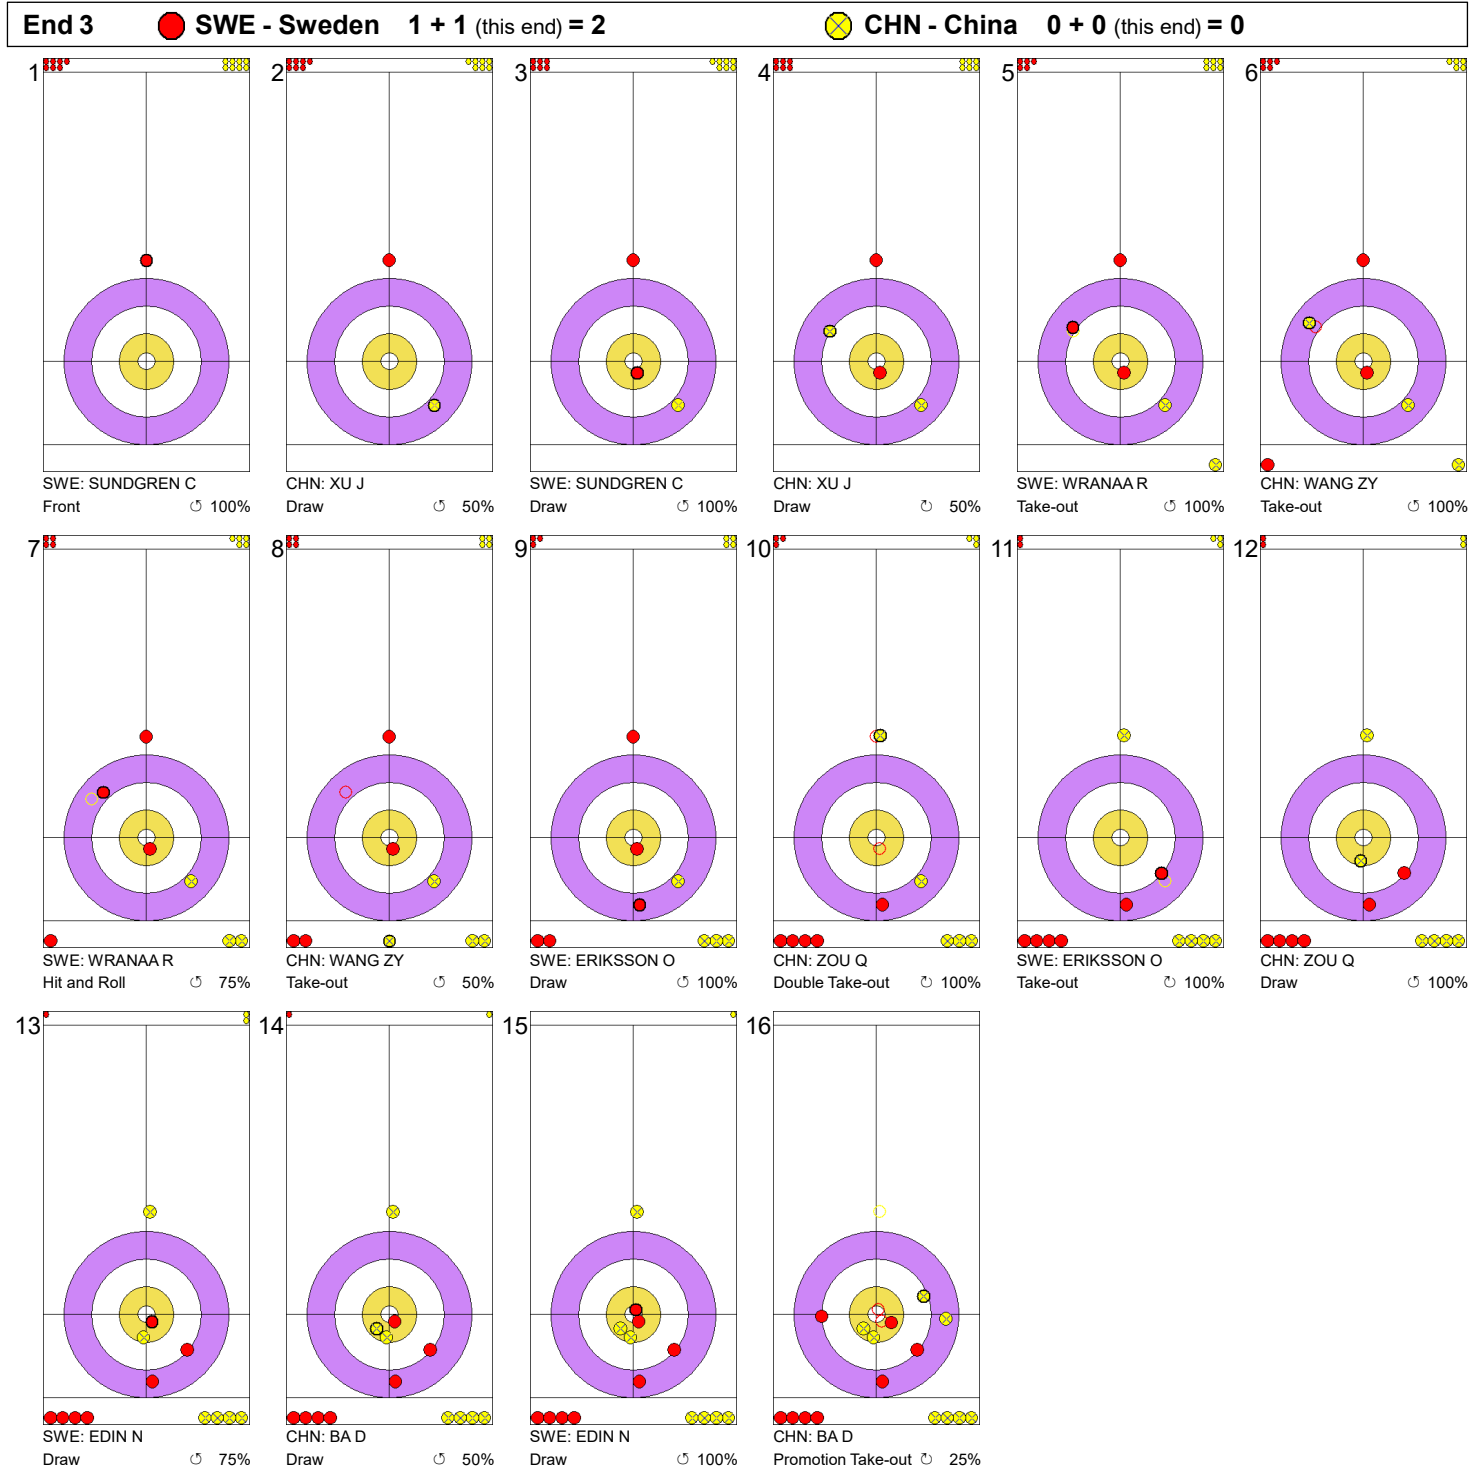

Game - Shot by Shot

Legend:
 Clockwise
  Counter-clockwise
 - Not considered

Game - Shot by Shot

Legend:
 Clockwise
  Counter-clockwise
 - Not considered

Game - Shot by Shot

Legend:
 ⌚ Clockwise ⌚ Counter-clockwise - Not considered

Game - Shot by Shot

Legend:
 ↻ Clockwise ↺ Counter-clockwise - Not considered

Game - Shot by Shot

Legend:
 ↻ Clockwise ↺ Counter-clockwise - Not considered

Game - Shot by Shot

Legend:
 ⤵ Clockwise ⤴ Counter-clockwise - Not considered