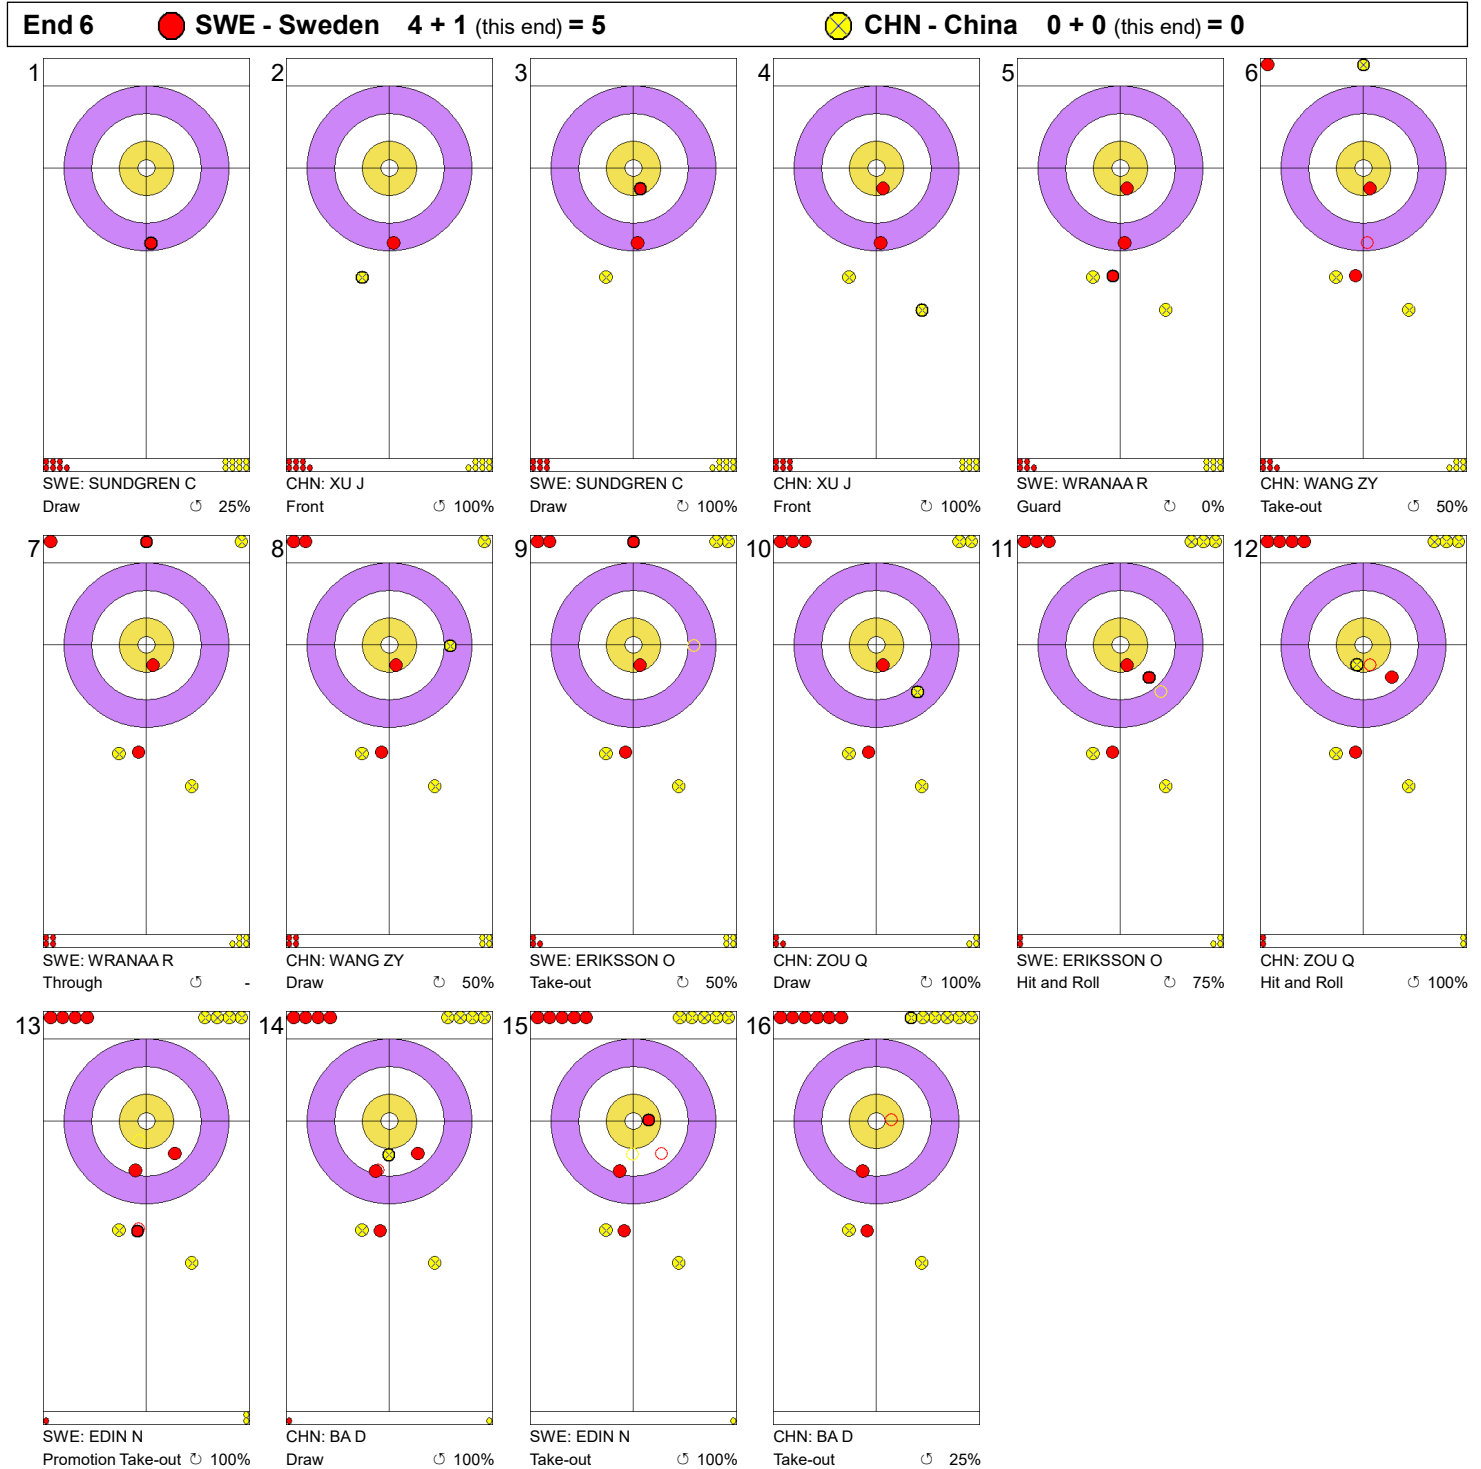

Game - Shot by Shot

Legend:
 Clockwise
  Counter-clockwise
 - Not considered

Game - Shot by Shot

Legend:
 Clockwise
  Counter-clockwise
 - Not considered

Game - Shot by Shot

Legend:
 ⌚ Clockwise ⌚ Counter-clockwise - Not considered

Game - Shot by Shot

Legend:
 ↻ Clockwise ↺ Counter-clockwise - Not considered

Game - Shot by Shot

Legend:
 ↻ Clockwise ↺ Counter-clockwise - Not considered

Game - Shot by Shot

Legend:
 ⤵ Clockwise ⤴ Counter-clockwise - Not considered