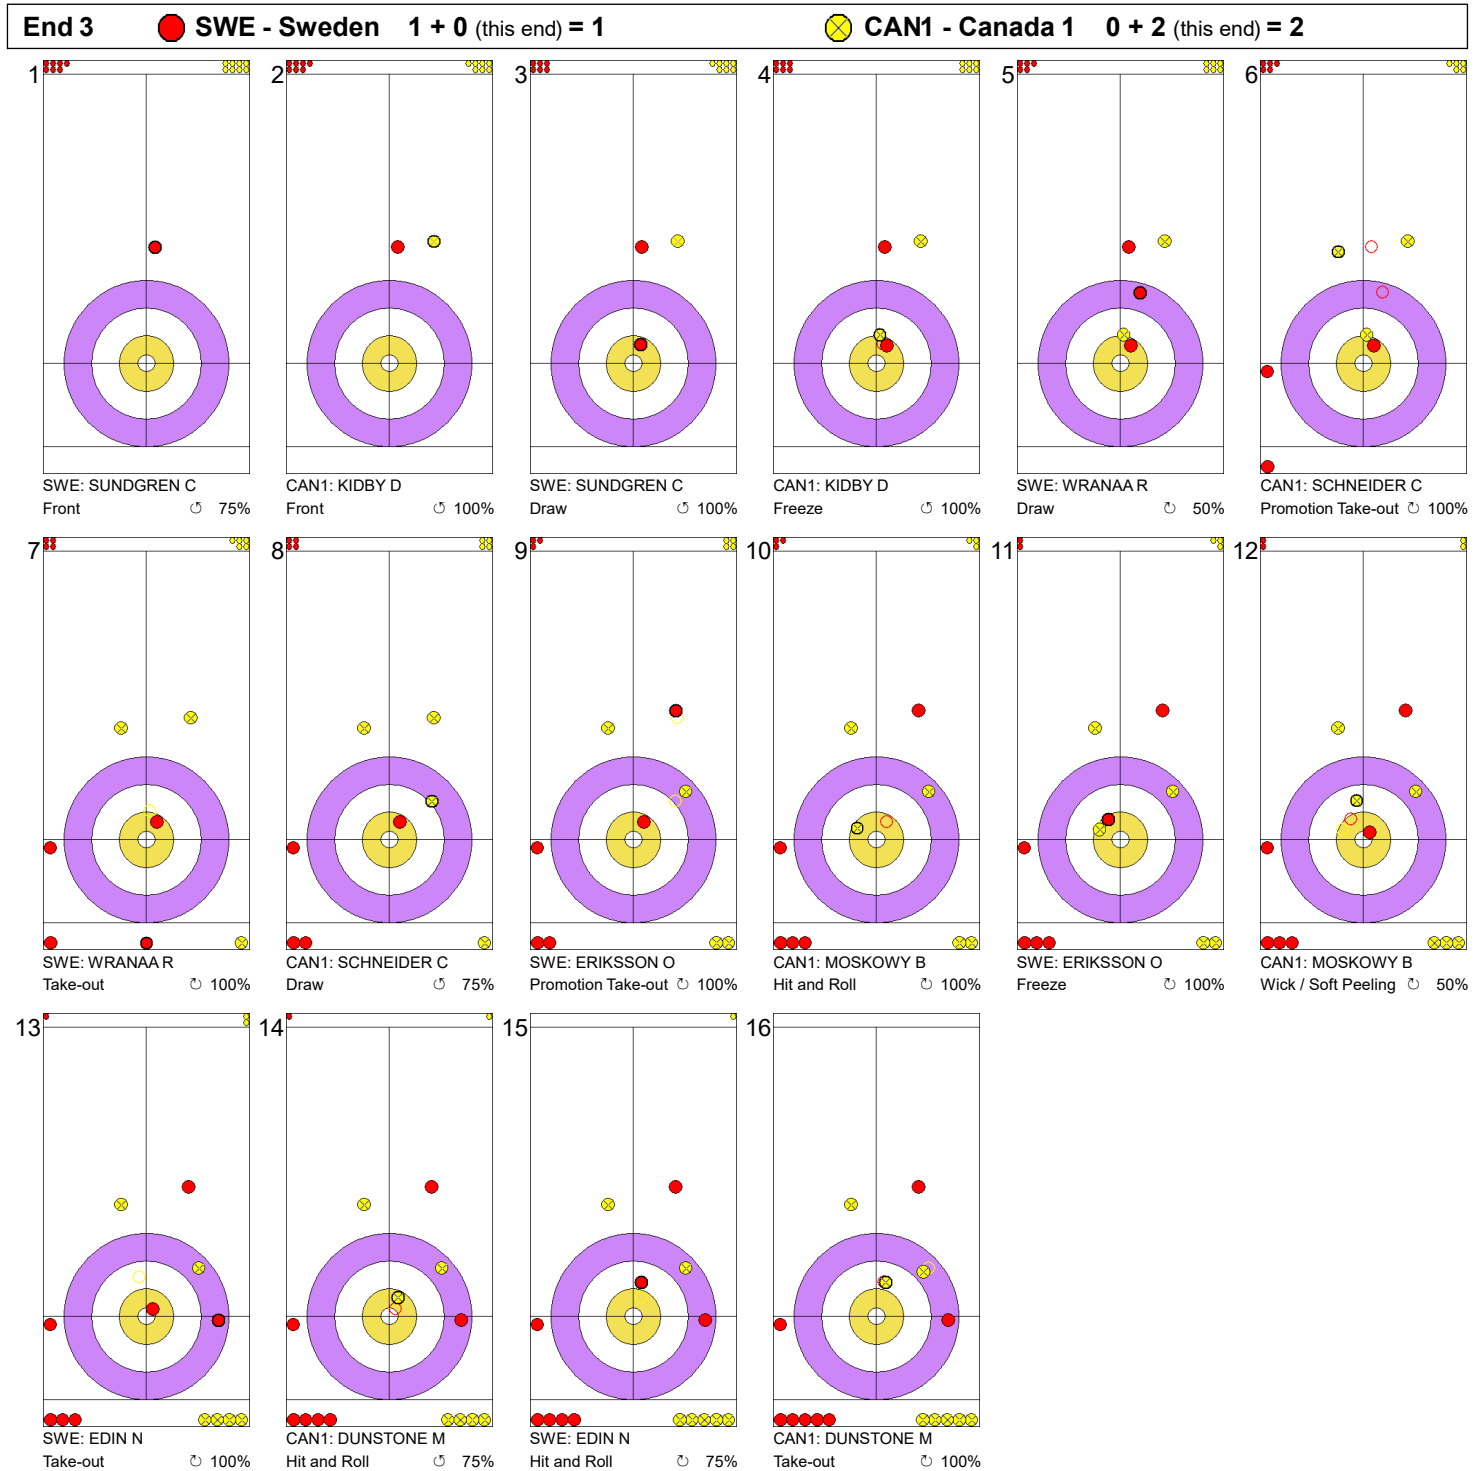

Game - Shot by Shot

**Legend:**  
 Clockwise     
  Counter-clockwise     
 - Not considered

Game - Shot by Shot

**Legend:**  
 ↻ Clockwise      ↺ Counter-clockwise      - Not considered

Game - Shot by Shot

**Legend:**  
 Clockwise     
  Counter-clockwise     
 - Not considered

Game - Shot by Shot

**Legend:**  
 Clockwise     
  Counter-clockwise     
 - Not considered

Game - Shot by Shot

**Legend:**  
 ⤵ Clockwise      ⤴ Counter-clockwise      - Not considered