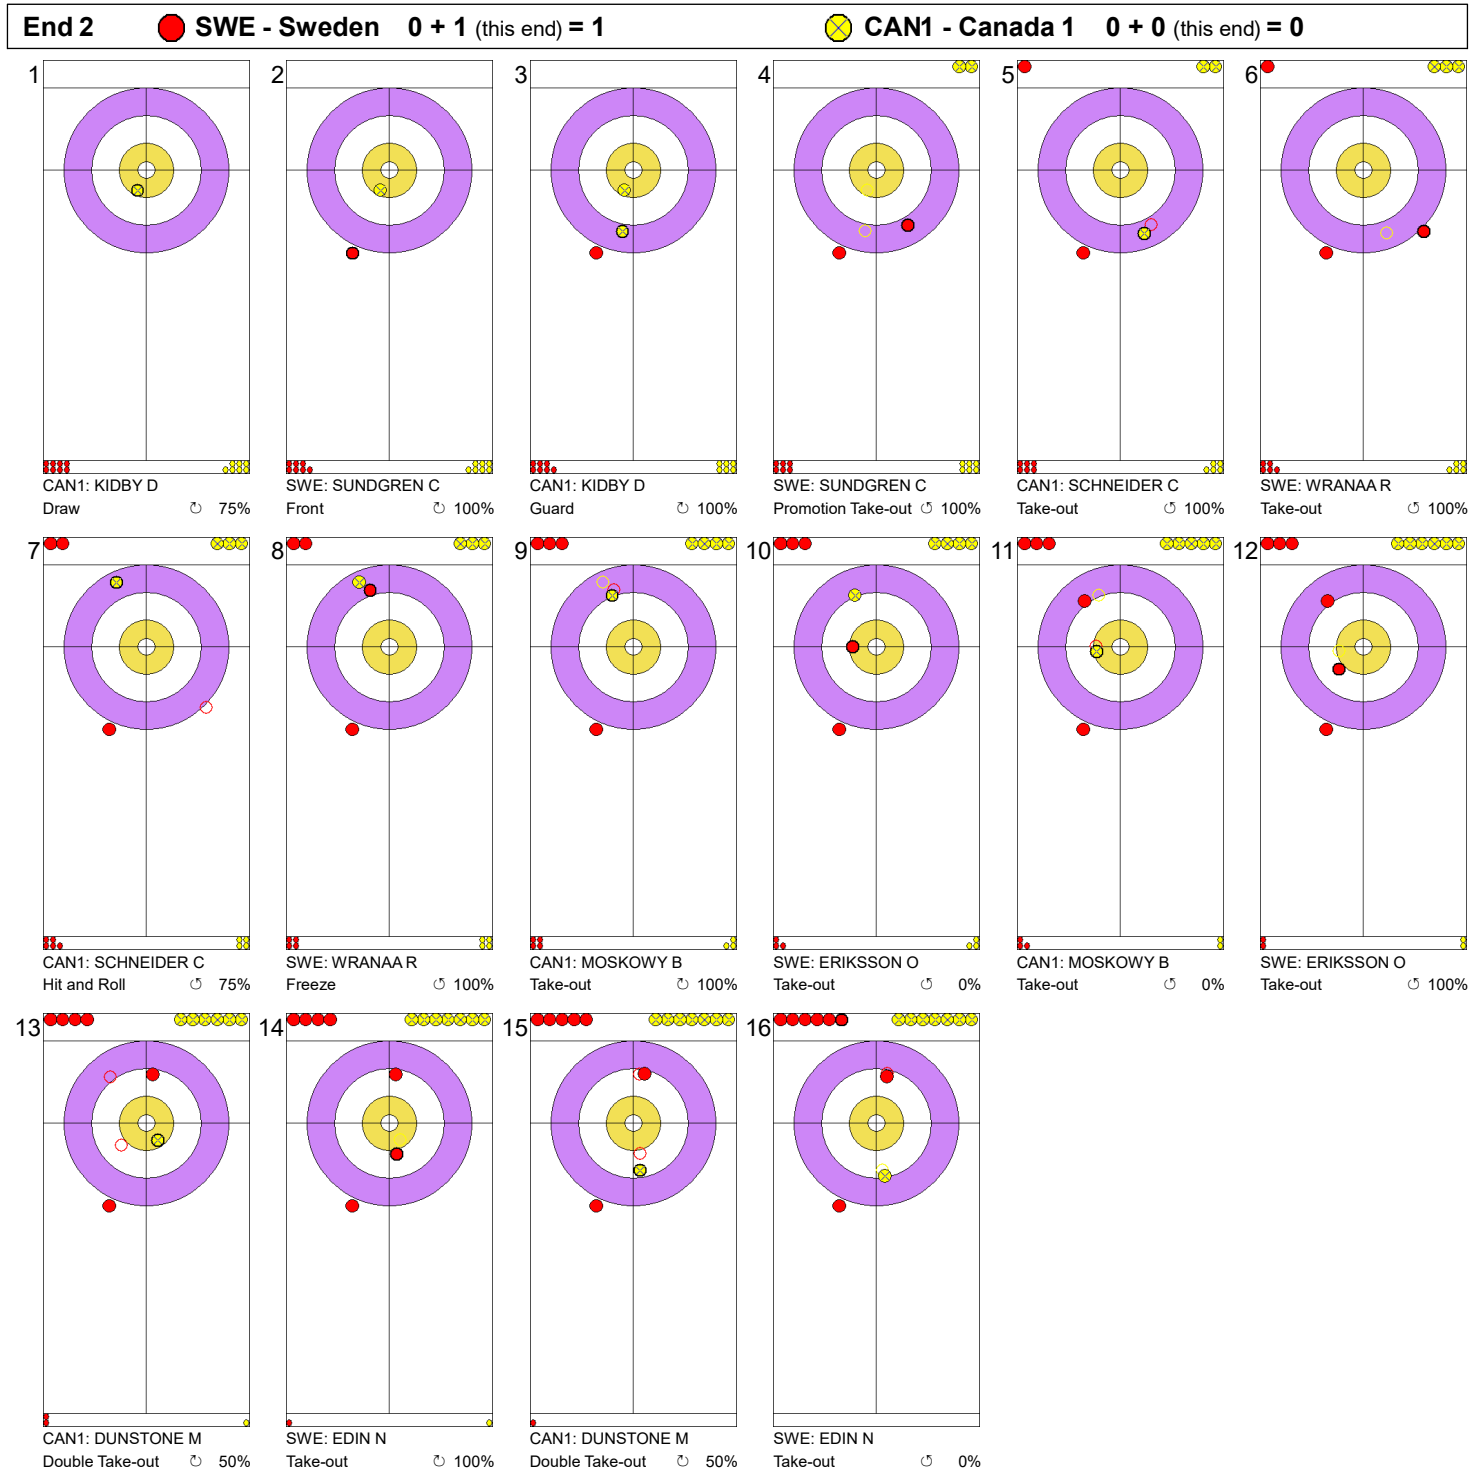

Game - Shot by Shot

**Legend:**  
 Clockwise     
  Counter-clockwise     
 - Not considered

Game - Shot by Shot

**Legend:**  
 ↻ Clockwise      ↺ Counter-clockwise      - Not considered

Game - Shot by Shot

**Legend:**  
 Clockwise     
  Counter-clockwise     
 - Not considered

Game - Shot by Shot

**Legend:**  
 Clockwise     
  Counter-clockwise     
 - Not considered

Game - Shot by Shot

**Legend:**  
 ⤵ Clockwise      ⤴ Counter-clockwise      - Not considered