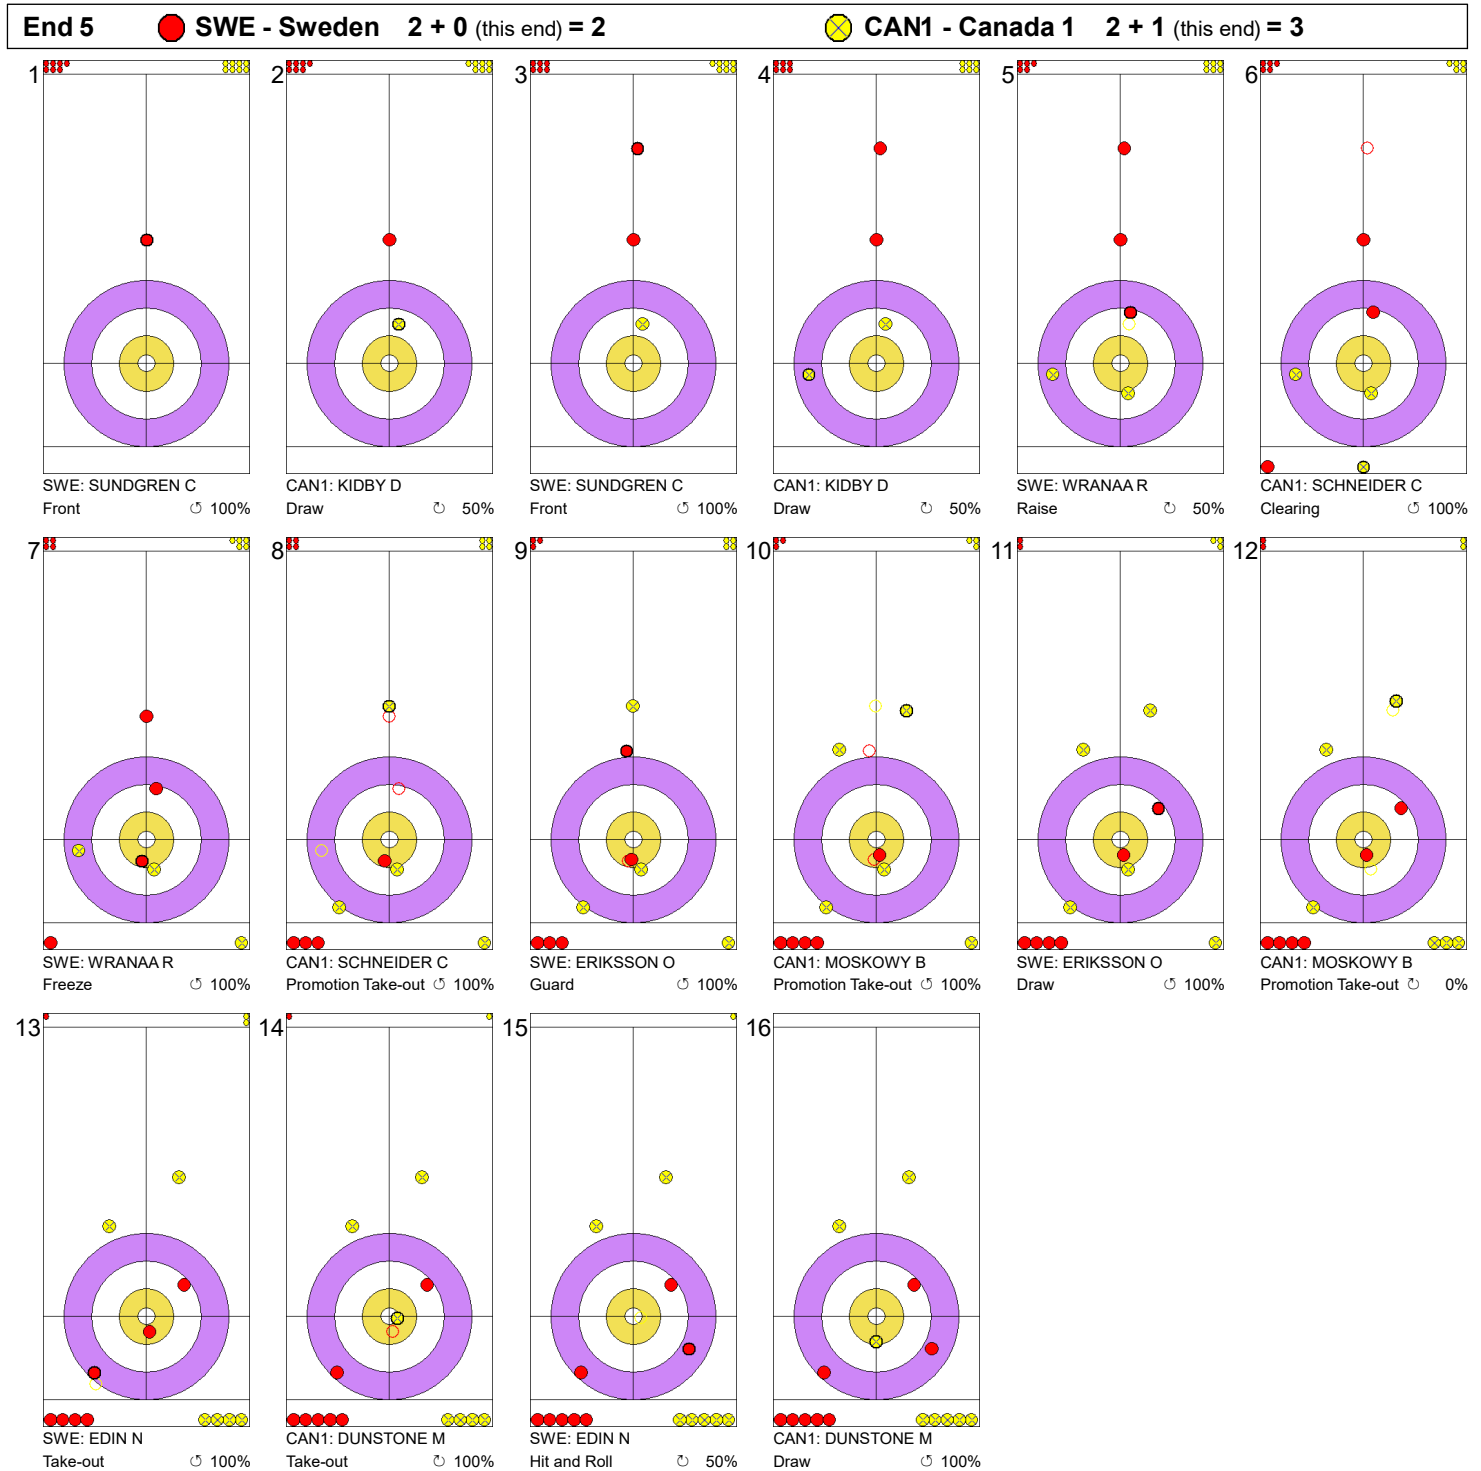

Game - Shot by Shot

**Legend:**  
 Clockwise     
  Counter-clockwise     
 - Not considered

Game - Shot by Shot

**Legend:**  
 ↻ Clockwise      ↺ Counter-clockwise      - Not considered

Game - Shot by Shot

**Legend:**  
 Clockwise     
  Counter-clockwise     
 - Not considered

Game - Shot by Shot

**Legend:**  
 Clockwise     
  Counter-clockwise     
 - Not considered

Game - Shot by Shot

**Legend:**  
 ⤵ Clockwise      ⤴ Counter-clockwise      - Not considered