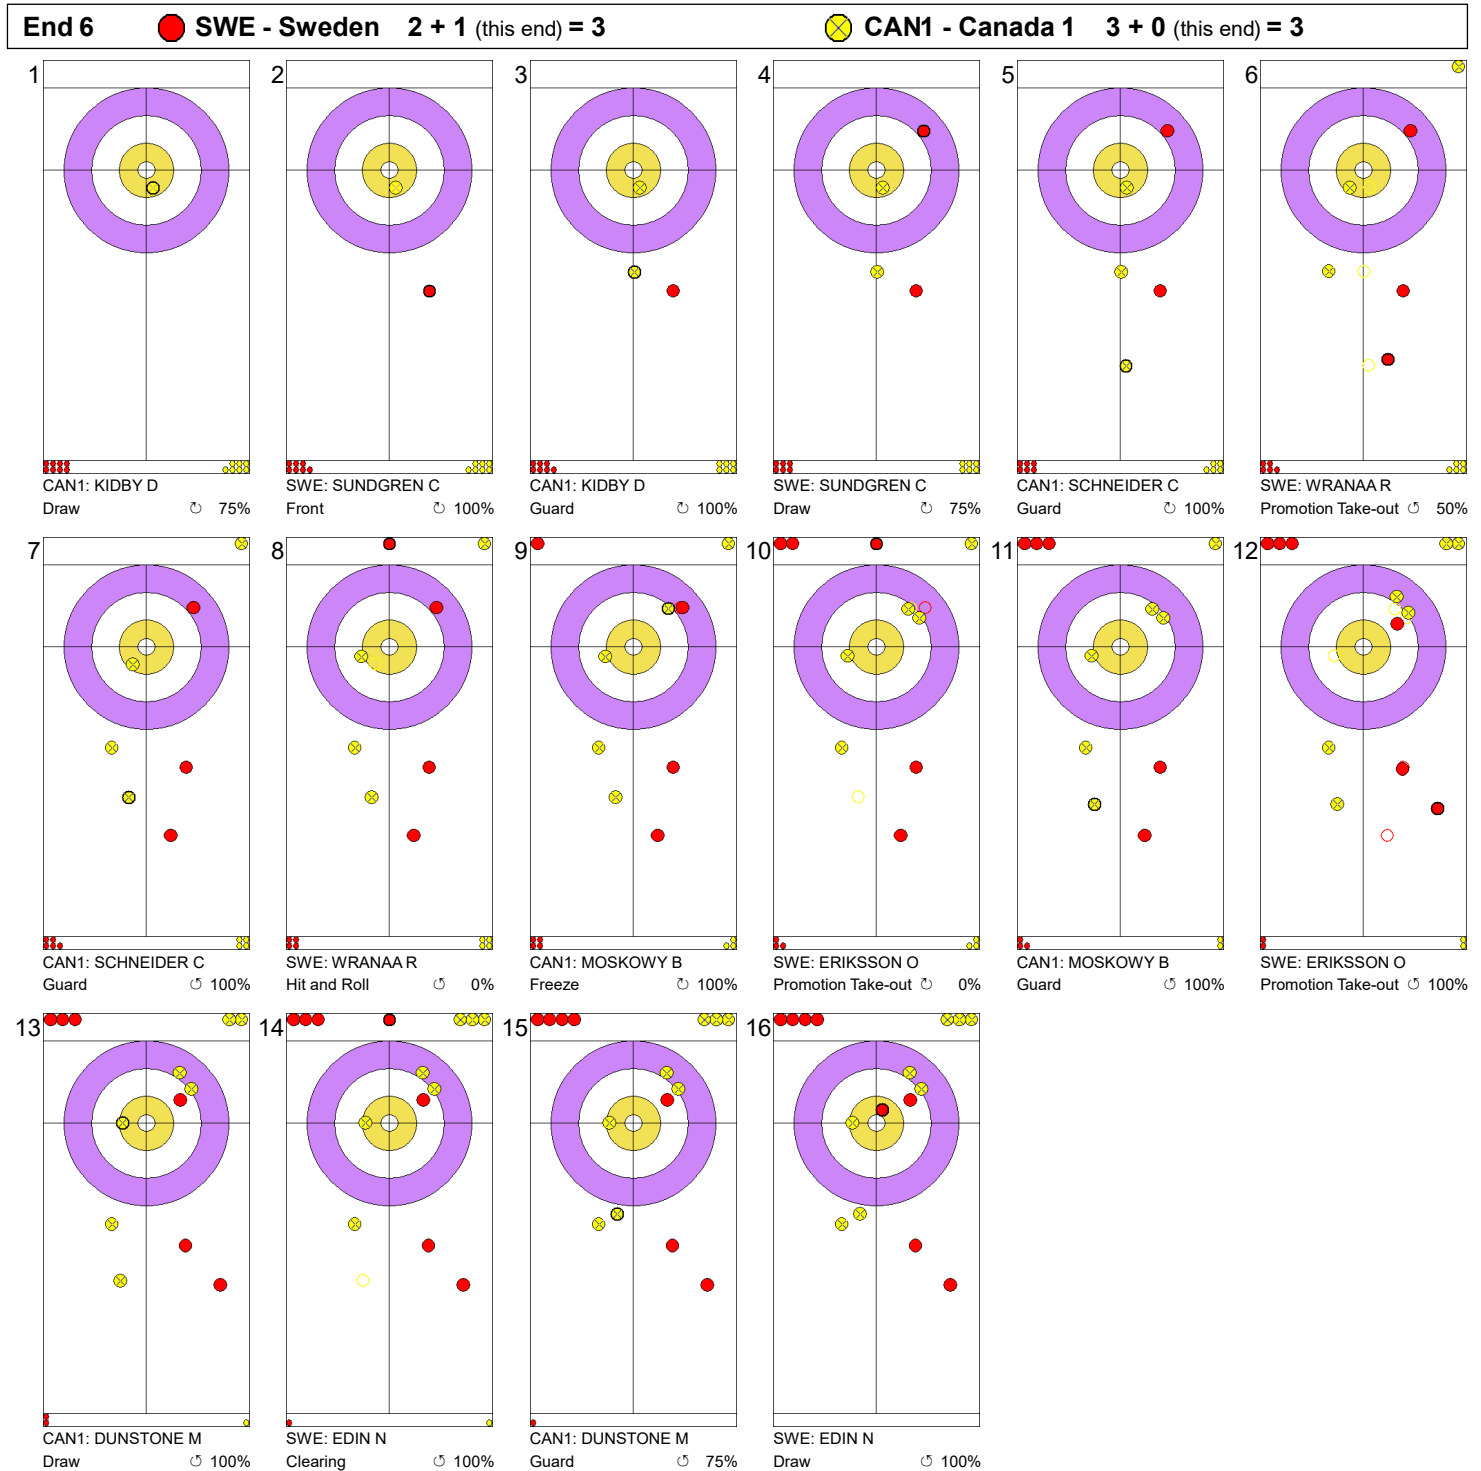

Game - Shot by Shot

**Legend:**  
 Clockwise     
  Counter-clockwise     
 - Not considered

Game - Shot by Shot

**Legend:**  
 ↻ Clockwise      ↺ Counter-clockwise      - Not considered

Game - Shot by Shot

**Legend:**  
 Clockwise     
  Counter-clockwise     
 - Not considered

Game - Shot by Shot

**Legend:**  
 Clockwise     
  Counter-clockwise     
 - Not considered

Game - Shot by Shot

**Legend:**  
 ⤵ Clockwise      ⤴ Counter-clockwise      - Not considered