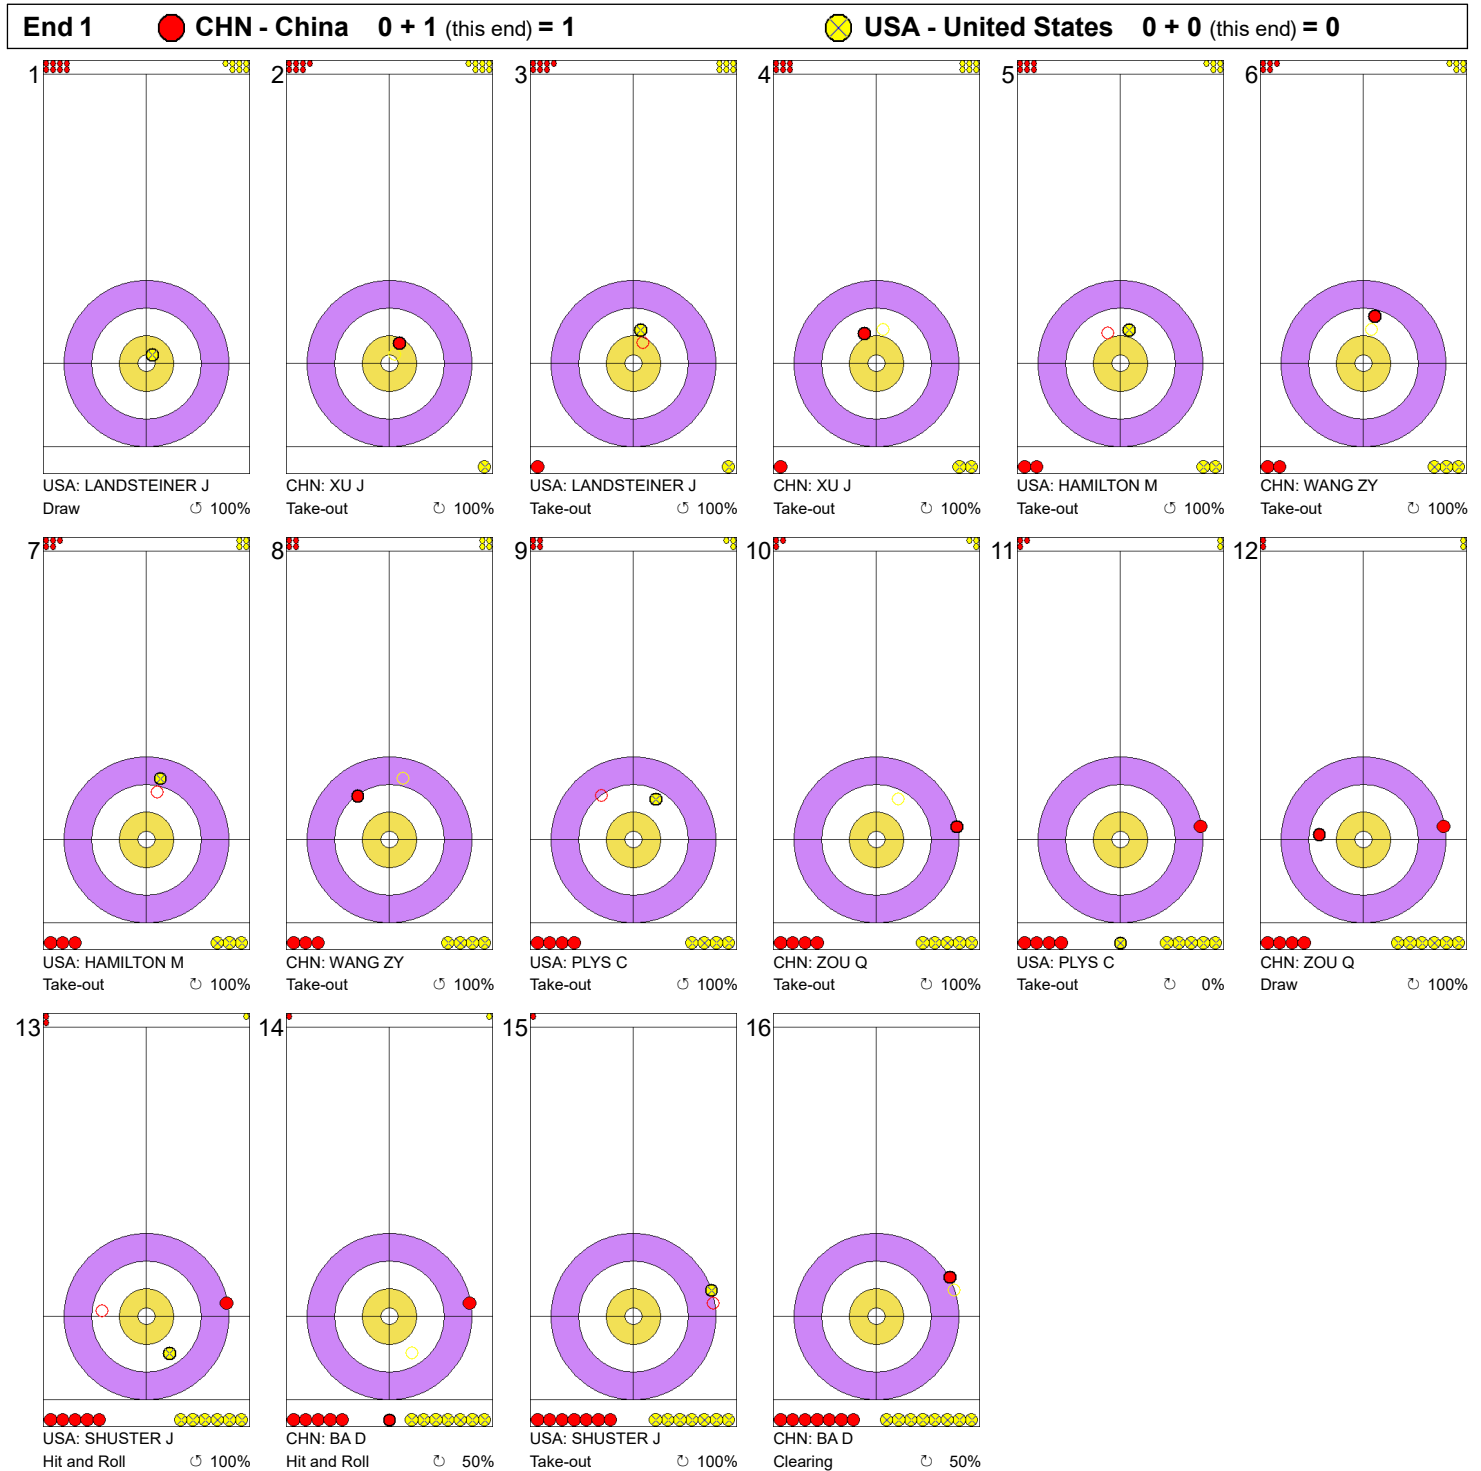

Game - Shot by Shot

Legend:
 Clockwise
  Counter-clockwise
 - Not considered

Game - Shot by Shot

Legend:
 Clockwise
  Counter-clockwise
 - Not considered

Game - Shot by Shot

Legend:
 ⤵ Clockwise ⤴ Counter-clockwise - Not considered

Game - Shot by Shot

Legend:
 ↻ Clockwise ↺ Counter-clockwise - Not considered

Game - Shot by Shot

Legend:
 ↻ Clockwise ↺ Counter-clockwise - Not considered

Game - Shot by Shot

Legend:

⌚ Clockwise

⌚ Counter-clockwise

- Not considered

Game - Shot by Shot

Legend:
 ⌚ Clockwise ⌚ Counter-clockwise - Not considered