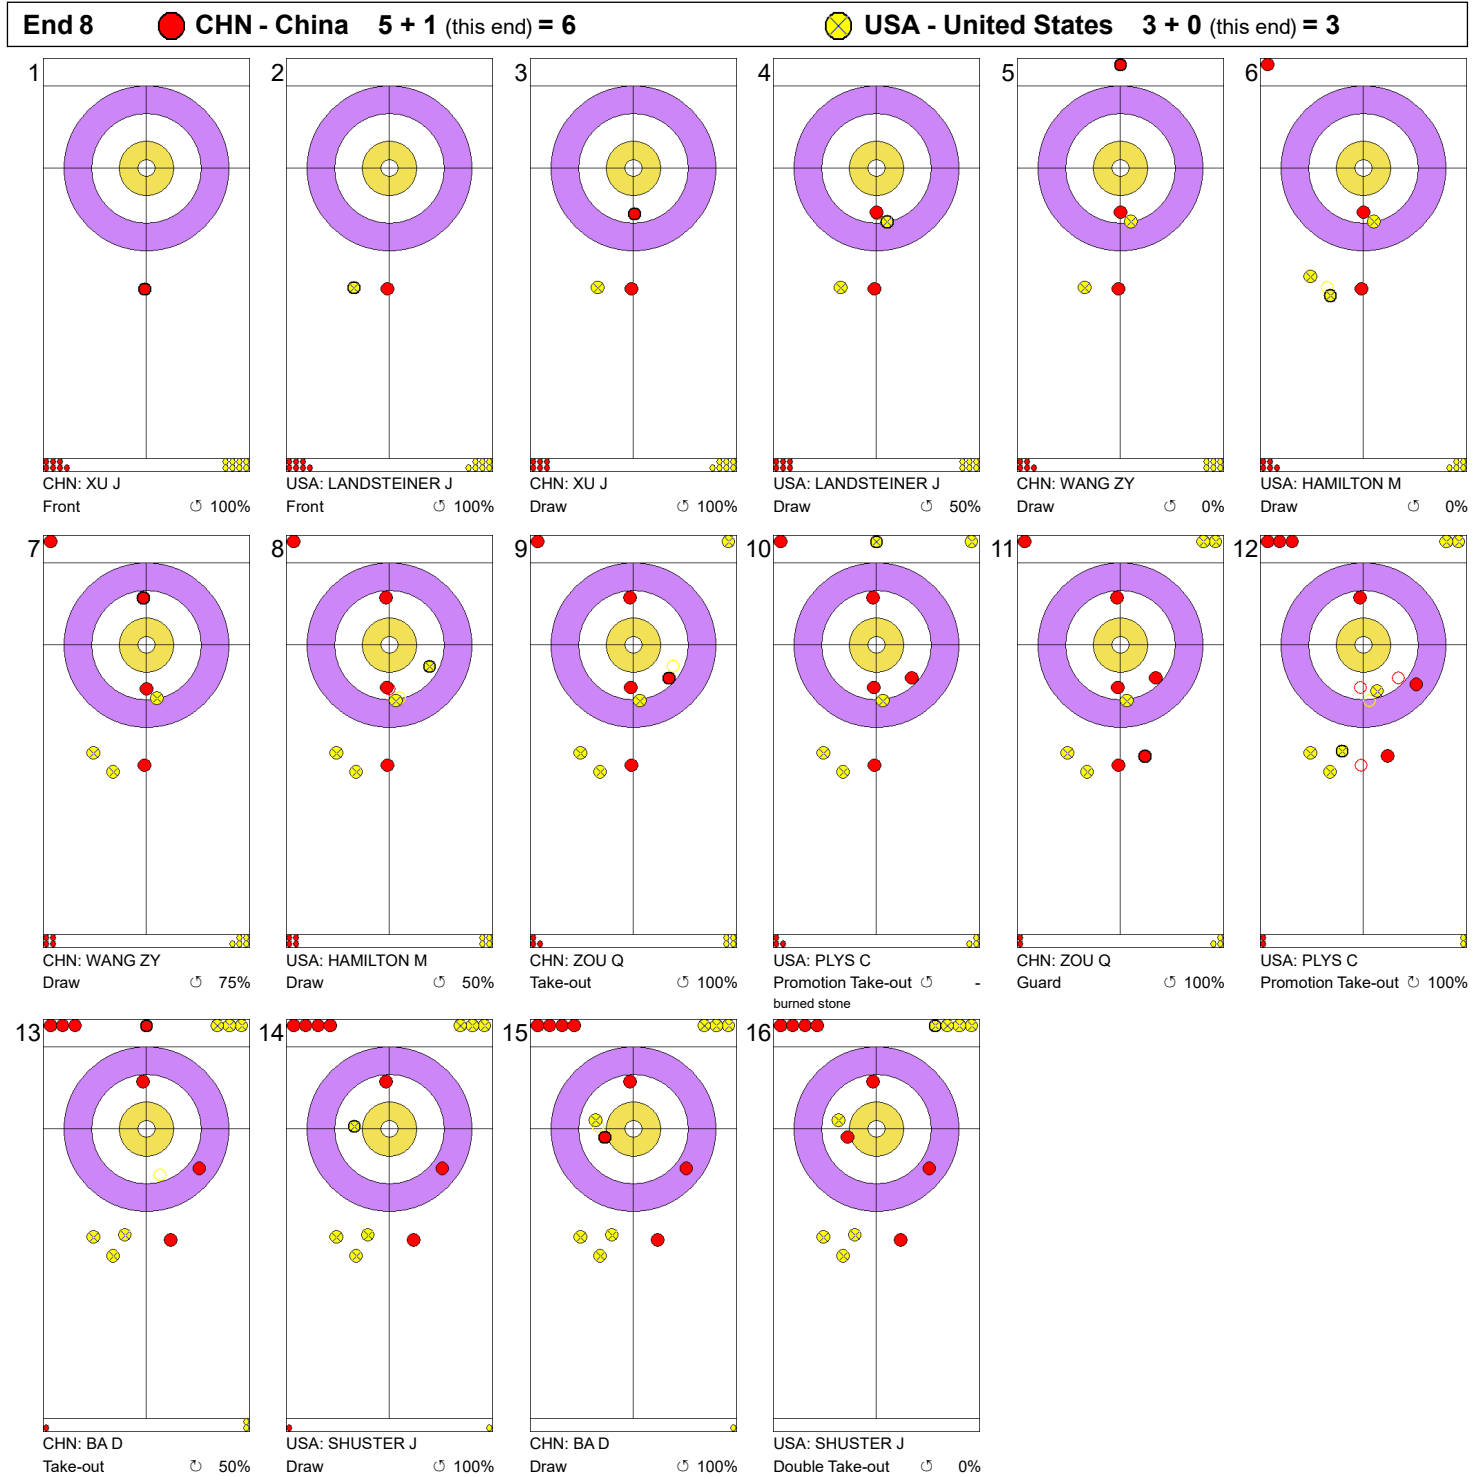

Game - Shot by Shot

Legend:
 Clockwise
  Counter-clockwise
 - Not considered

Game - Shot by Shot

Legend:
 Clockwise
  Counter-clockwise
 - Not considered

Game - Shot by Shot

Legend:
 ⤵ Clockwise ⤴ Counter-clockwise - Not considered

Game - Shot by Shot

Legend:
 ↻ Clockwise ↺ Counter-clockwise - Not considered

Game - Shot by Shot

Legend:
 ↻ Clockwise ↺ Counter-clockwise - Not considered

Game - Shot by Shot

Legend:

⌚ Clockwise

⌚ Counter-clockwise

- Not considered

Game - Shot by Shot

Legend:
 ⌚ Clockwise ⌚ Counter-clockwise - Not considered