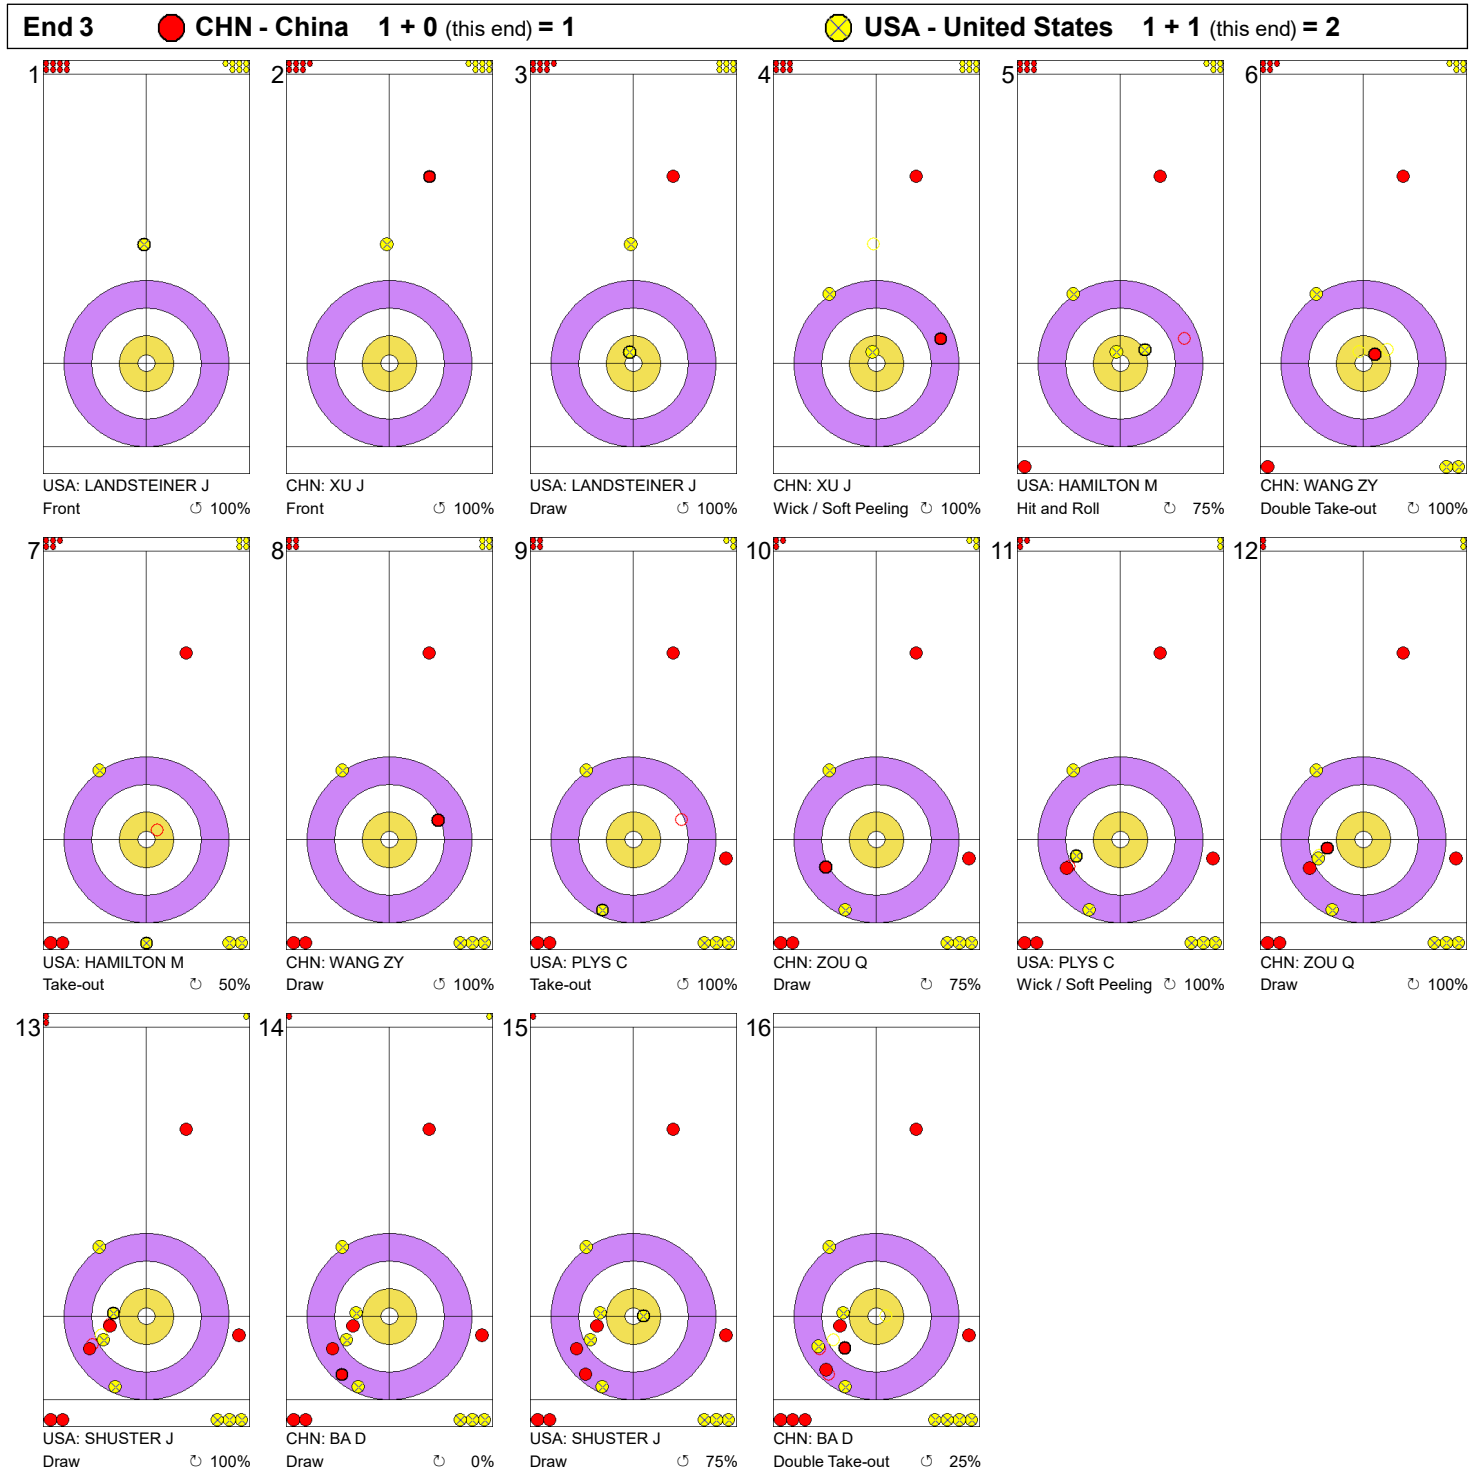

Game - Shot by Shot

Legend:
 Clockwise
  Counter-clockwise
 - Not considered

Game - Shot by Shot

Legend:
 Clockwise
  Counter-clockwise
 - Not considered

Game - Shot by Shot

Legend:
 ⤵ Clockwise ⤴ Counter-clockwise - Not considered

Game - Shot by Shot

Legend:
 ↻ Clockwise ↺ Counter-clockwise - Not considered

Game - Shot by Shot

Legend:
 ↻ Clockwise ↺ Counter-clockwise - Not considered

Game - Shot by Shot

Legend:

⌚ Clockwise

⌚ Counter-clockwise

- Not considered

Game - Shot by Shot

Legend:
 ⌚ Clockwise ⌚ Counter-clockwise - Not considered