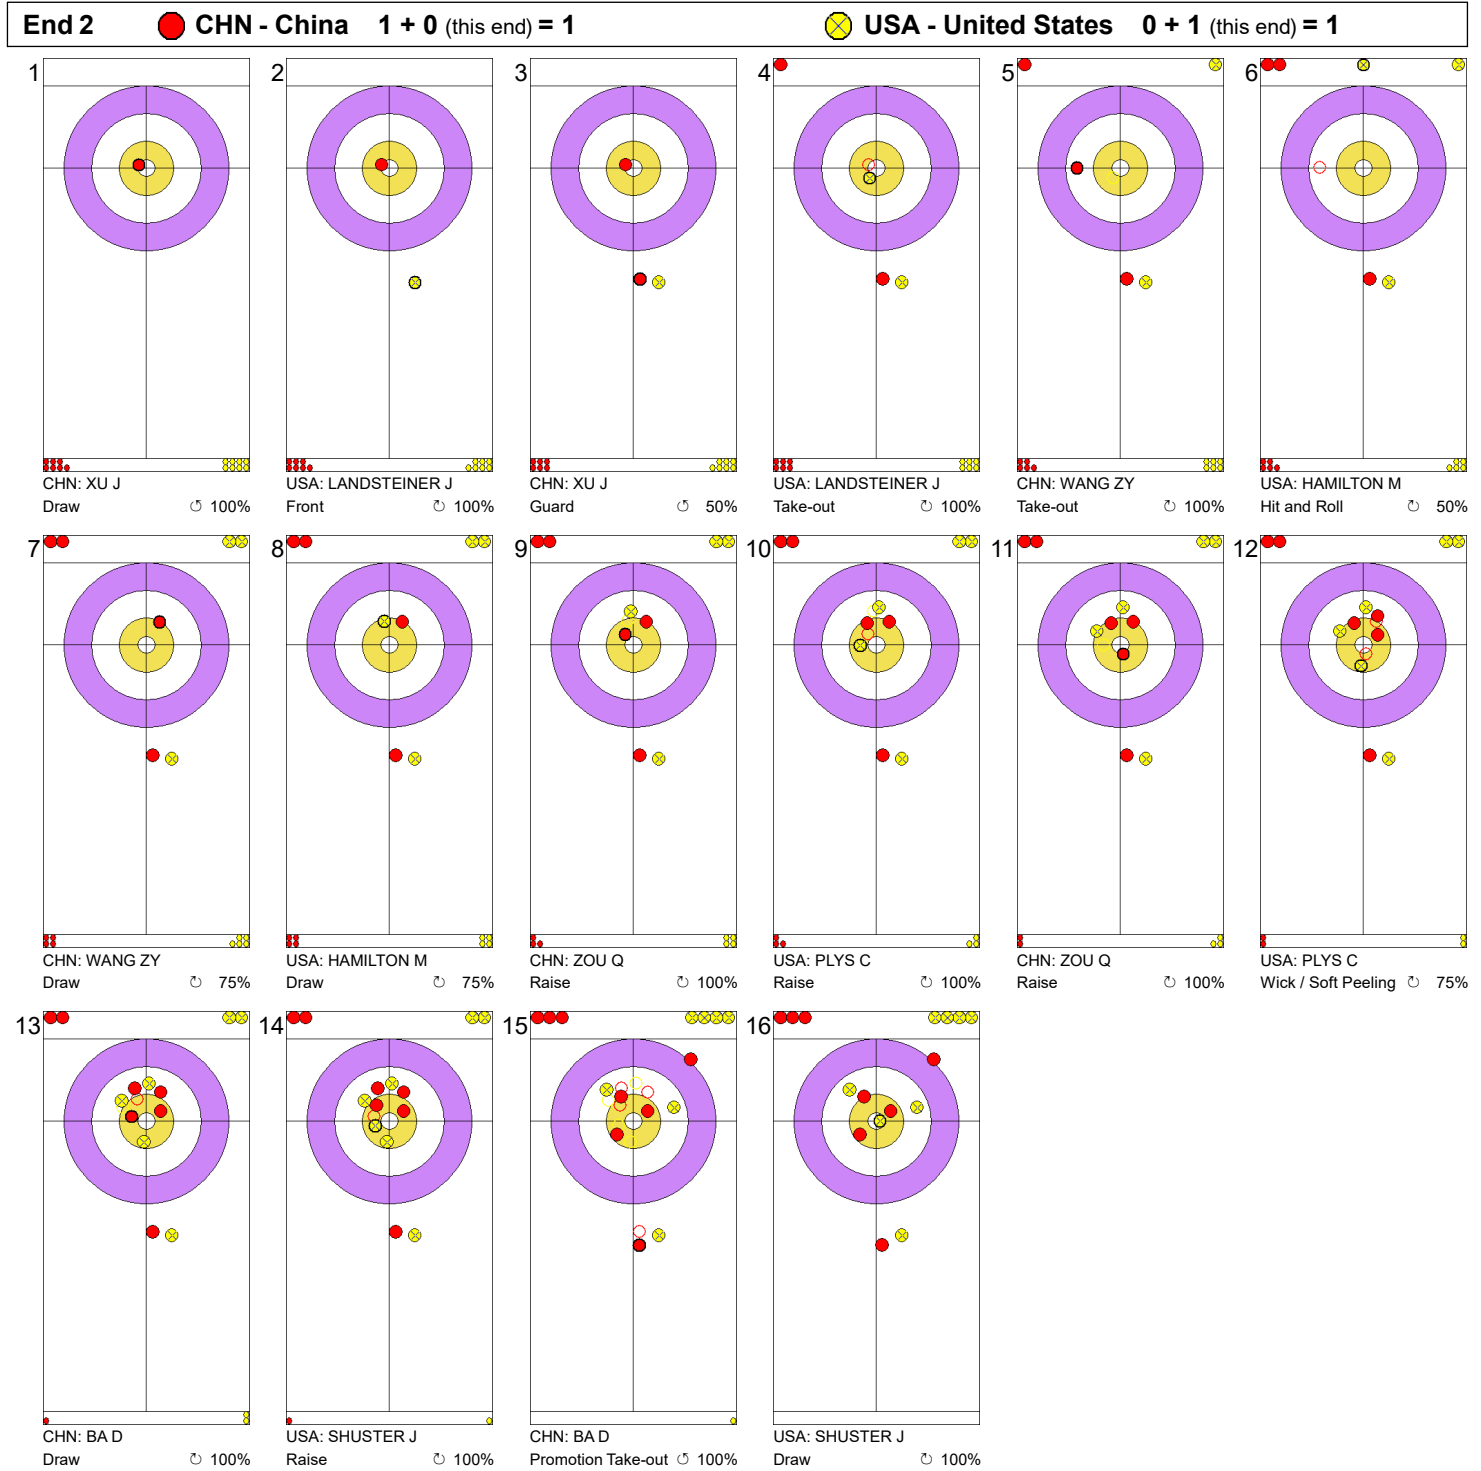

Game - Shot by Shot

Legend:
 Clockwise
  Counter-clockwise
 - Not considered

Game - Shot by Shot

Legend:
 Clockwise
  Counter-clockwise
 - Not considered

Game - Shot by Shot

Legend:
 ⤵ Clockwise ⤴ Counter-clockwise - Not considered

Game - Shot by Shot

Legend:
 ↻ Clockwise ↺ Counter-clockwise - Not considered

Game - Shot by Shot

Legend:
 ↻ Clockwise ↺ Counter-clockwise - Not considered

Game - Shot by Shot

Legend:

⌚ Clockwise

⌚ Counter-clockwise

- Not considered

Game - Shot by Shot

Legend:
 ⌚ Clockwise ⌚ Counter-clockwise - Not considered