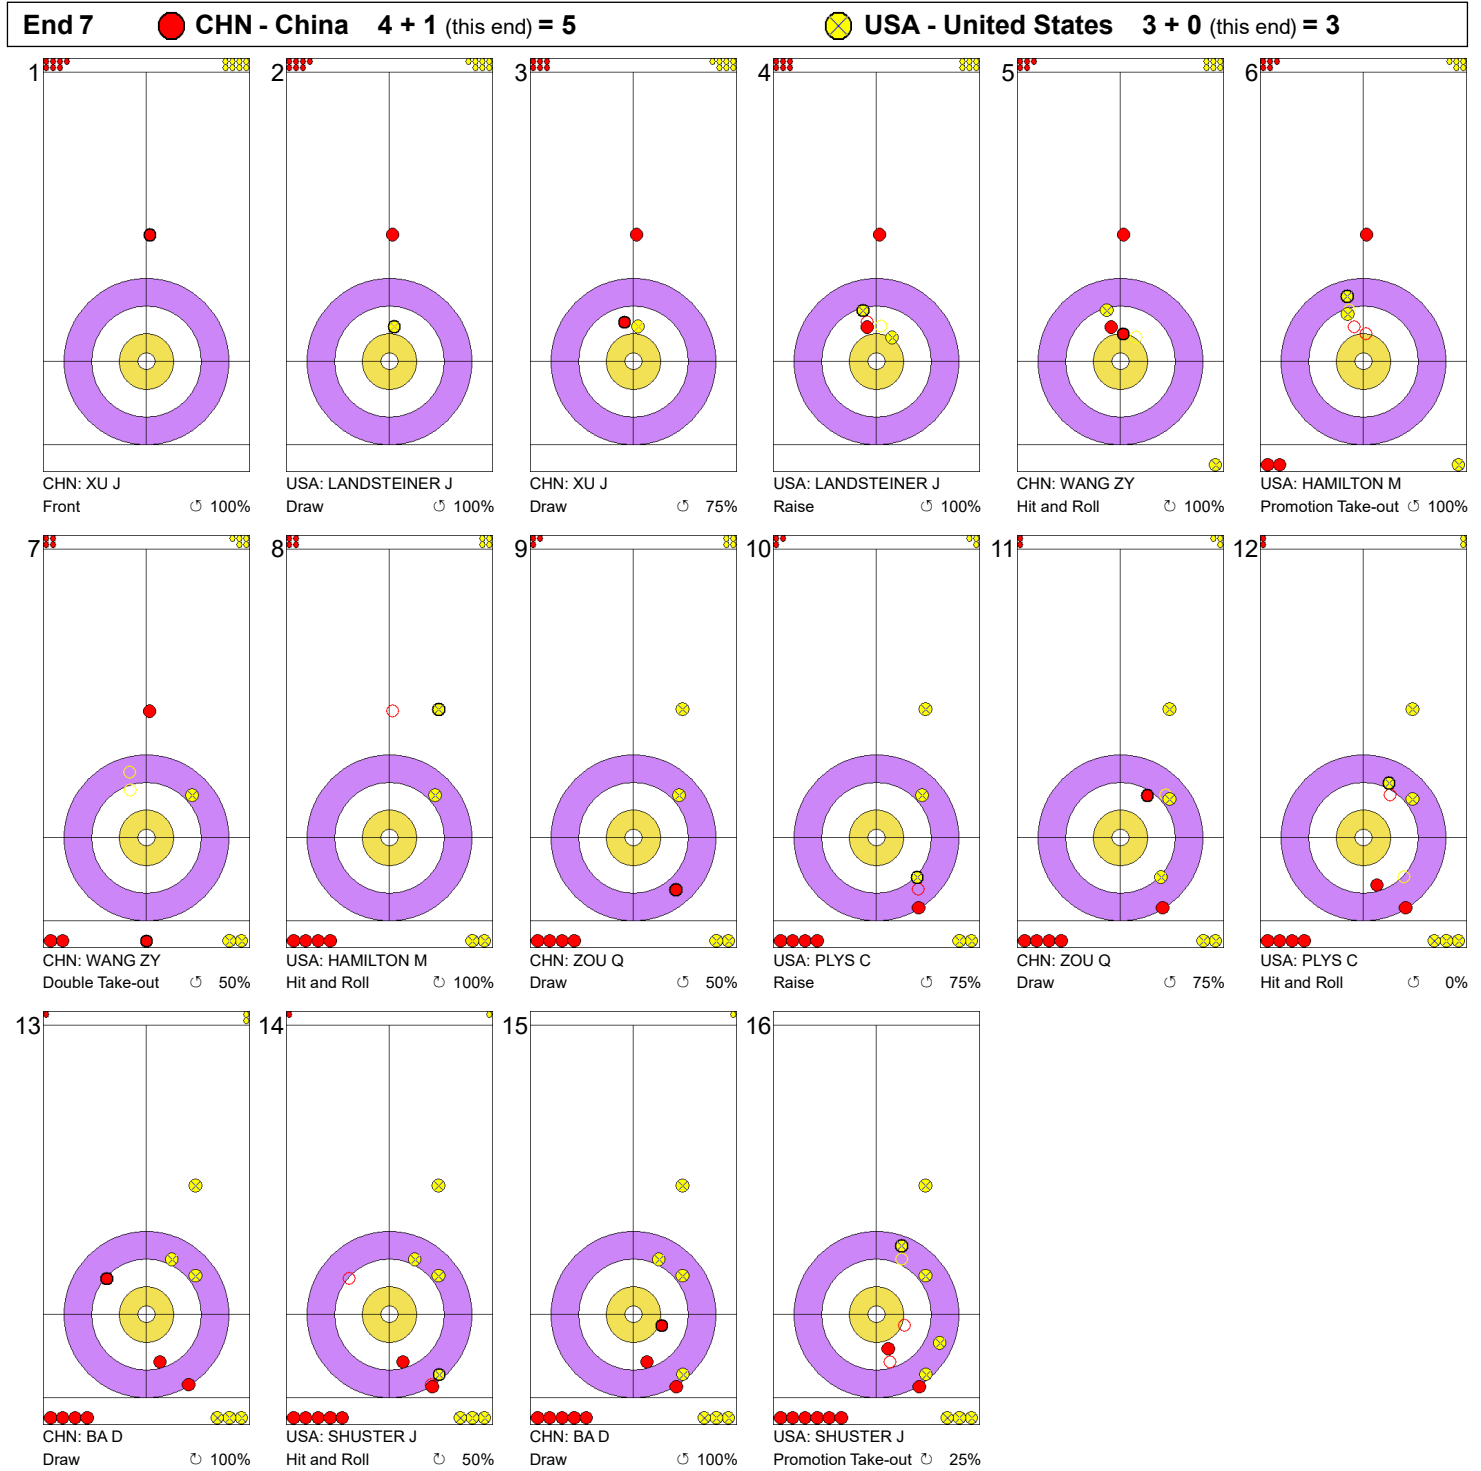

Game - Shot by Shot

Legend:
 Clockwise
  Counter-clockwise
 - Not considered

Game - Shot by Shot

Legend:
 Clockwise
  Counter-clockwise
 - Not considered

Game - Shot by Shot

Legend:
 ⤵ Clockwise ⤴ Counter-clockwise - Not considered

Game - Shot by Shot

Legend:
 ↻ Clockwise ↺ Counter-clockwise - Not considered

Game - Shot by Shot

Legend:
 ↻ Clockwise ↺ Counter-clockwise - Not considered

Game - Shot by Shot

Legend:

⌚ Clockwise

⌚ Counter-clockwise

- Not considered

Game - Shot by Shot

Legend:
 ⌚ Clockwise ⌚ Counter-clockwise - Not considered