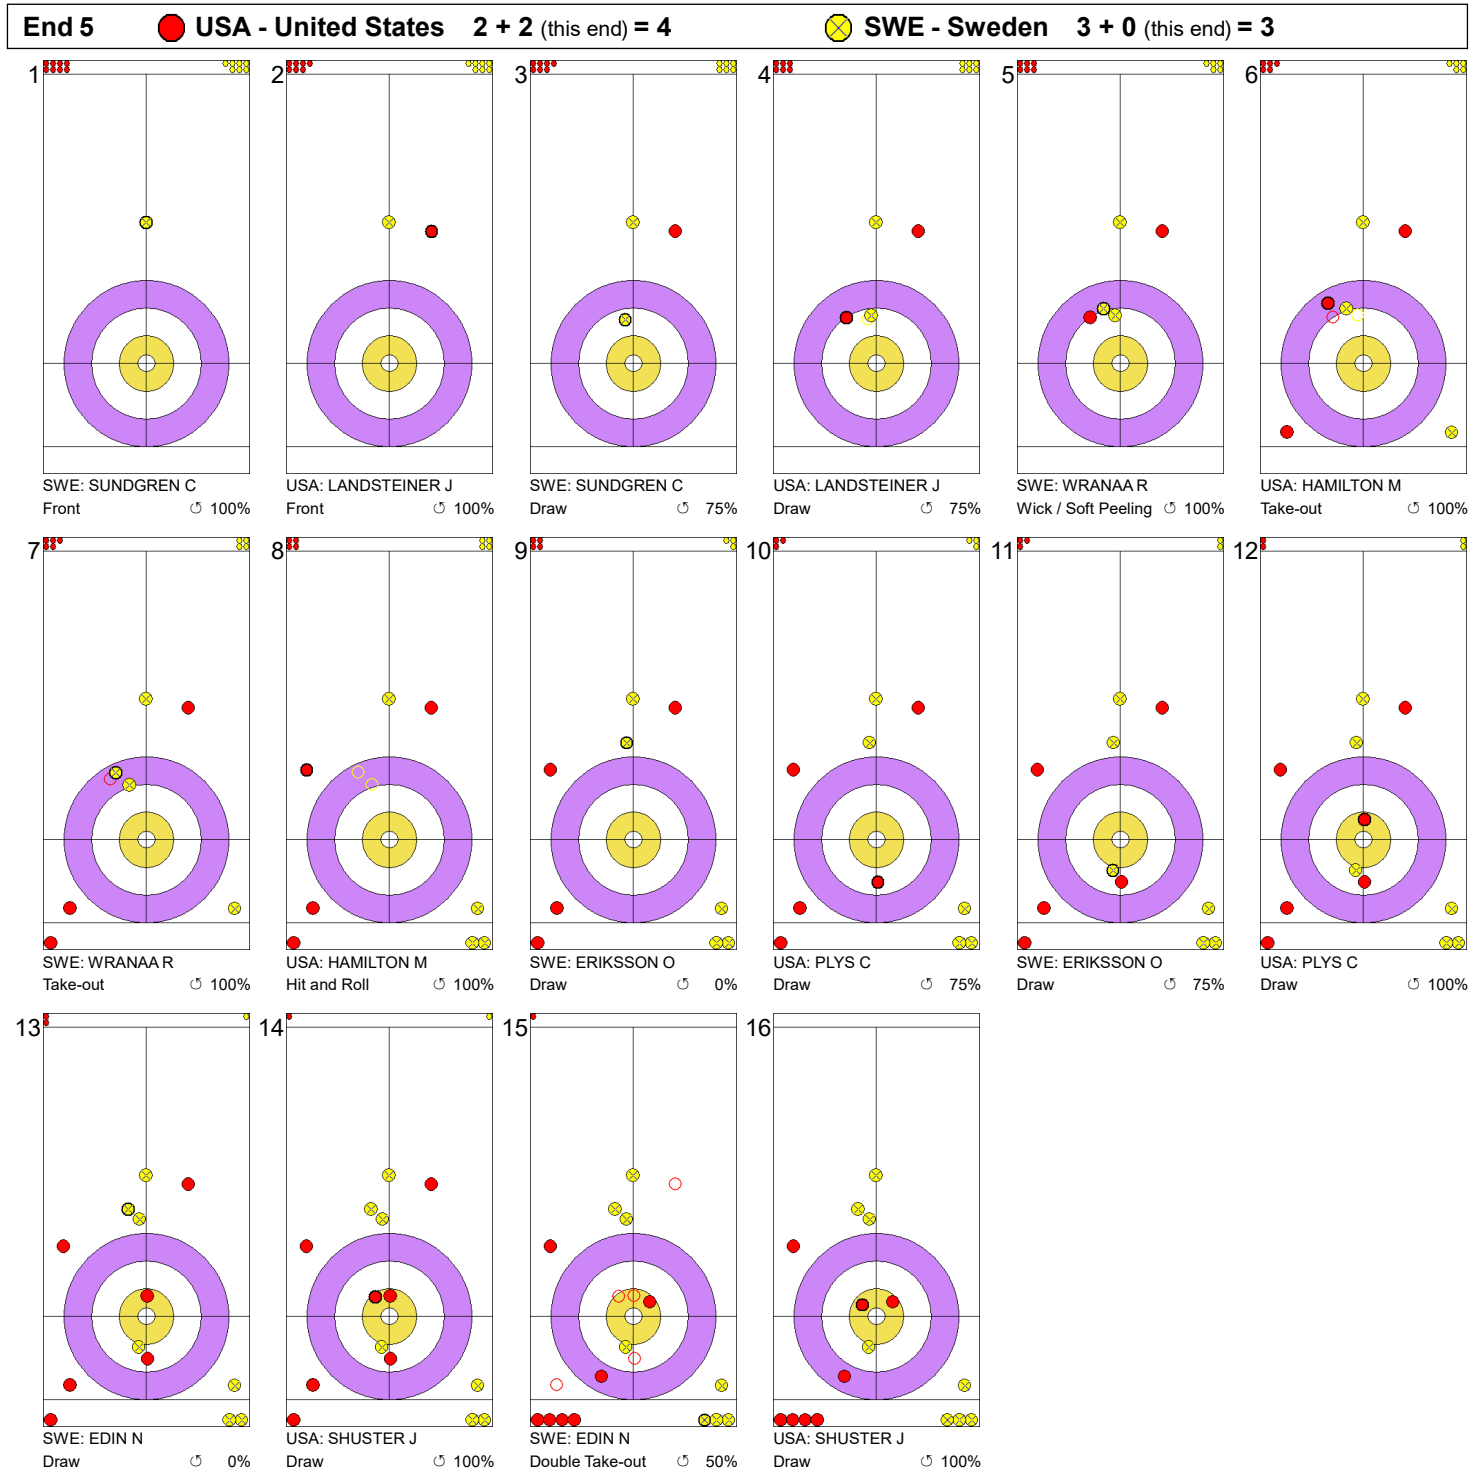

Game - Shot by Shot

**Legend:**  
 Clockwise     
  Counter-clockwise     
 - Not considered

Game - Shot by Shot

**Legend:**  
 Clockwise     
  Counter-clockwise     
 - Not considered

Game - Shot by Shot

**Legend:**  
 ⌚ Clockwise      ⌚ Counter-clockwise      - Not considered

Game - Shot by Shot

**Legend:**  
 ↻ Clockwise      ↺ Counter-clockwise      - Not considered

Game - Shot by Shot

**Legend:**  
 ↻ Clockwise      ↺ Counter-clockwise      - Not considered

Game - Shot by Shot

**Legend:**  
 ↻ Clockwise      ↺ Counter-clockwise      - Not considered

Game - Shot by Shot

**Legend:**  
 ↻ Clockwise      ↺ Counter-clockwise      - Not considered

Game - Shot by Shot

**Legend:**  
 ↻ Clockwise      ↺ Counter-clockwise      - Not considered