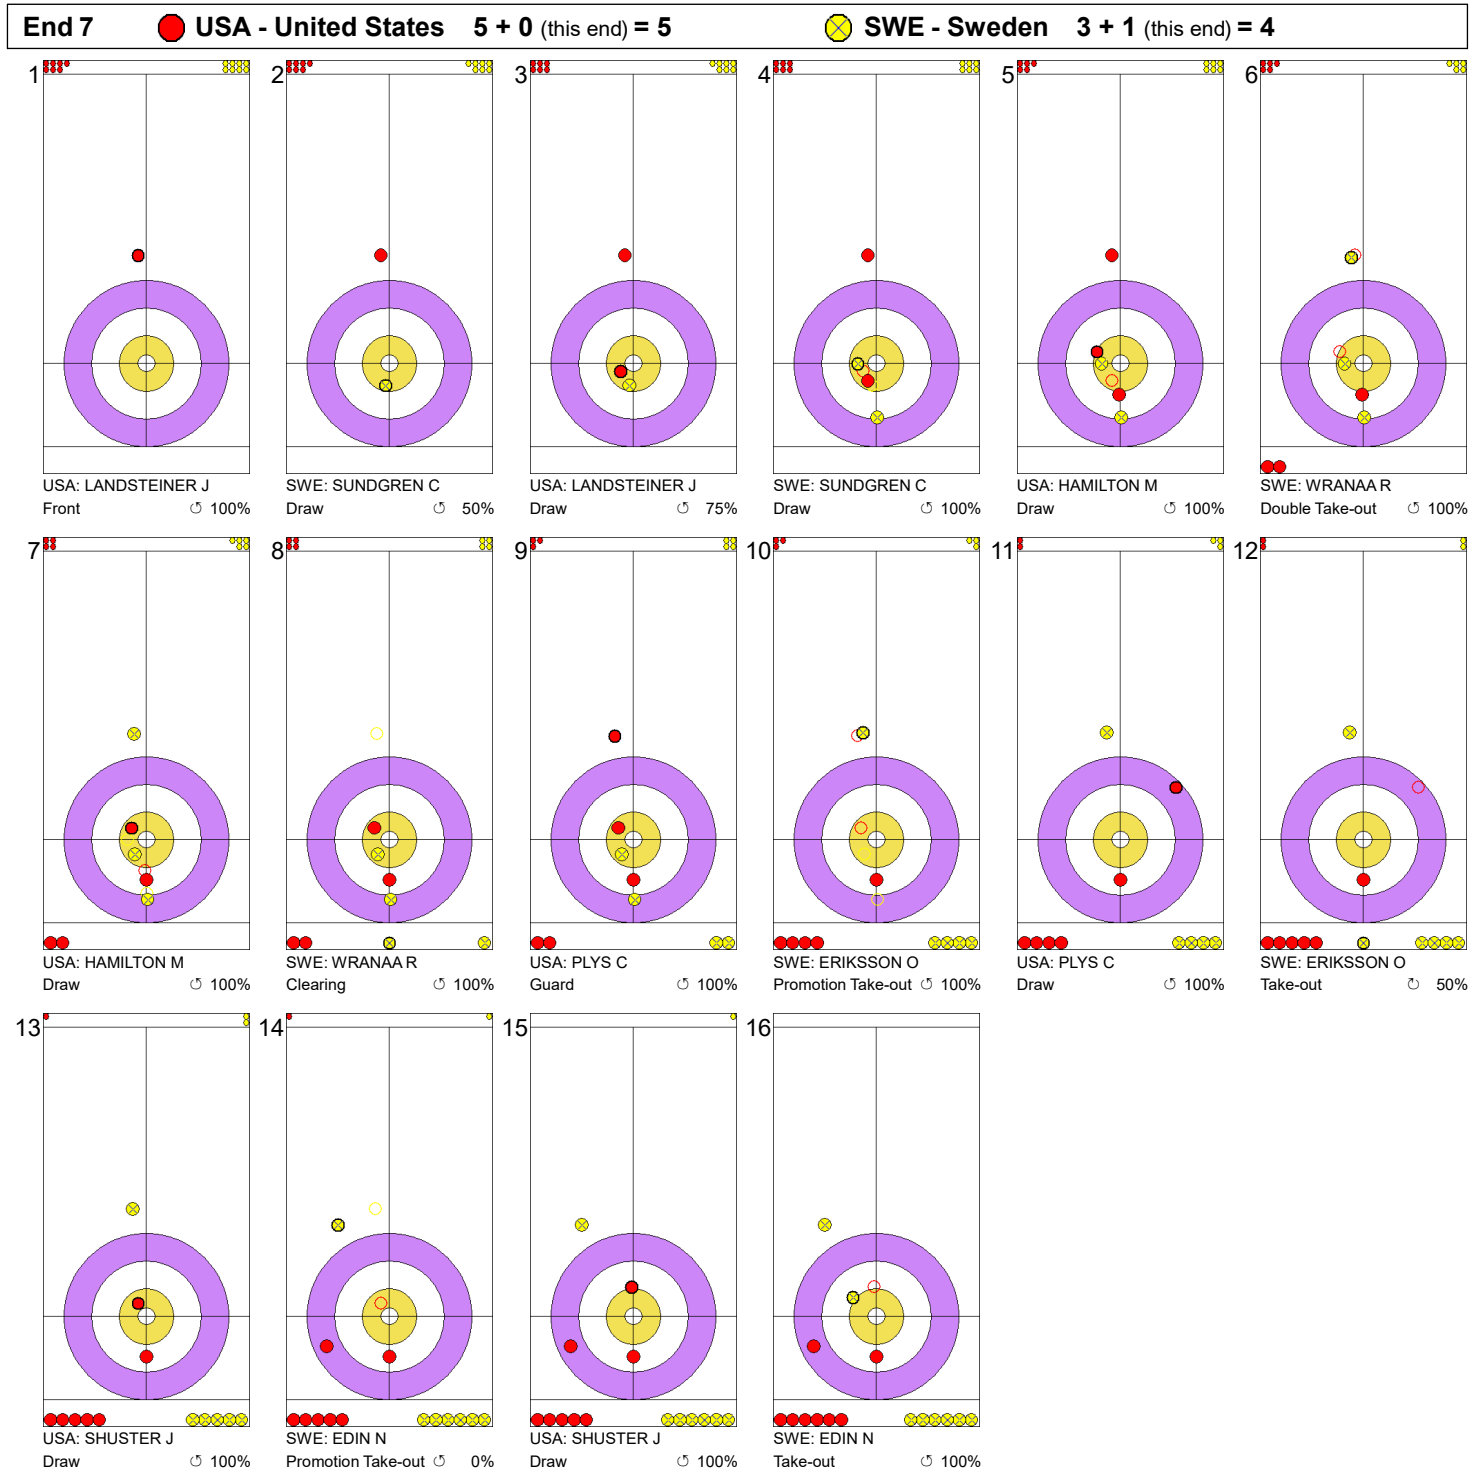

Game - Shot by Shot

**Legend:**  
 Clockwise     
  Counter-clockwise     
 - Not considered

Game - Shot by Shot

**Legend:**  
 Clockwise     
  Counter-clockwise     
 - Not considered

Game - Shot by Shot

**Legend:**  
 ⌚ Clockwise      ⌚ Counter-clockwise      - Not considered

Game - Shot by Shot

**Legend:**  
 ↻ Clockwise      ↺ Counter-clockwise      - Not considered

Game - Shot by Shot

**Legend:**  
 ↻ Clockwise      ↺ Counter-clockwise      - Not considered

Game - Shot by Shot

**Legend:**  
 ↻ Clockwise      ↺ Counter-clockwise      - Not considered

Game - Shot by Shot

**Legend:**  
 ↻ Clockwise      ↺ Counter-clockwise      - Not considered

Game - Shot by Shot

**Legend:**  
 ↻ Clockwise      ↺ Counter-clockwise      - Not considered