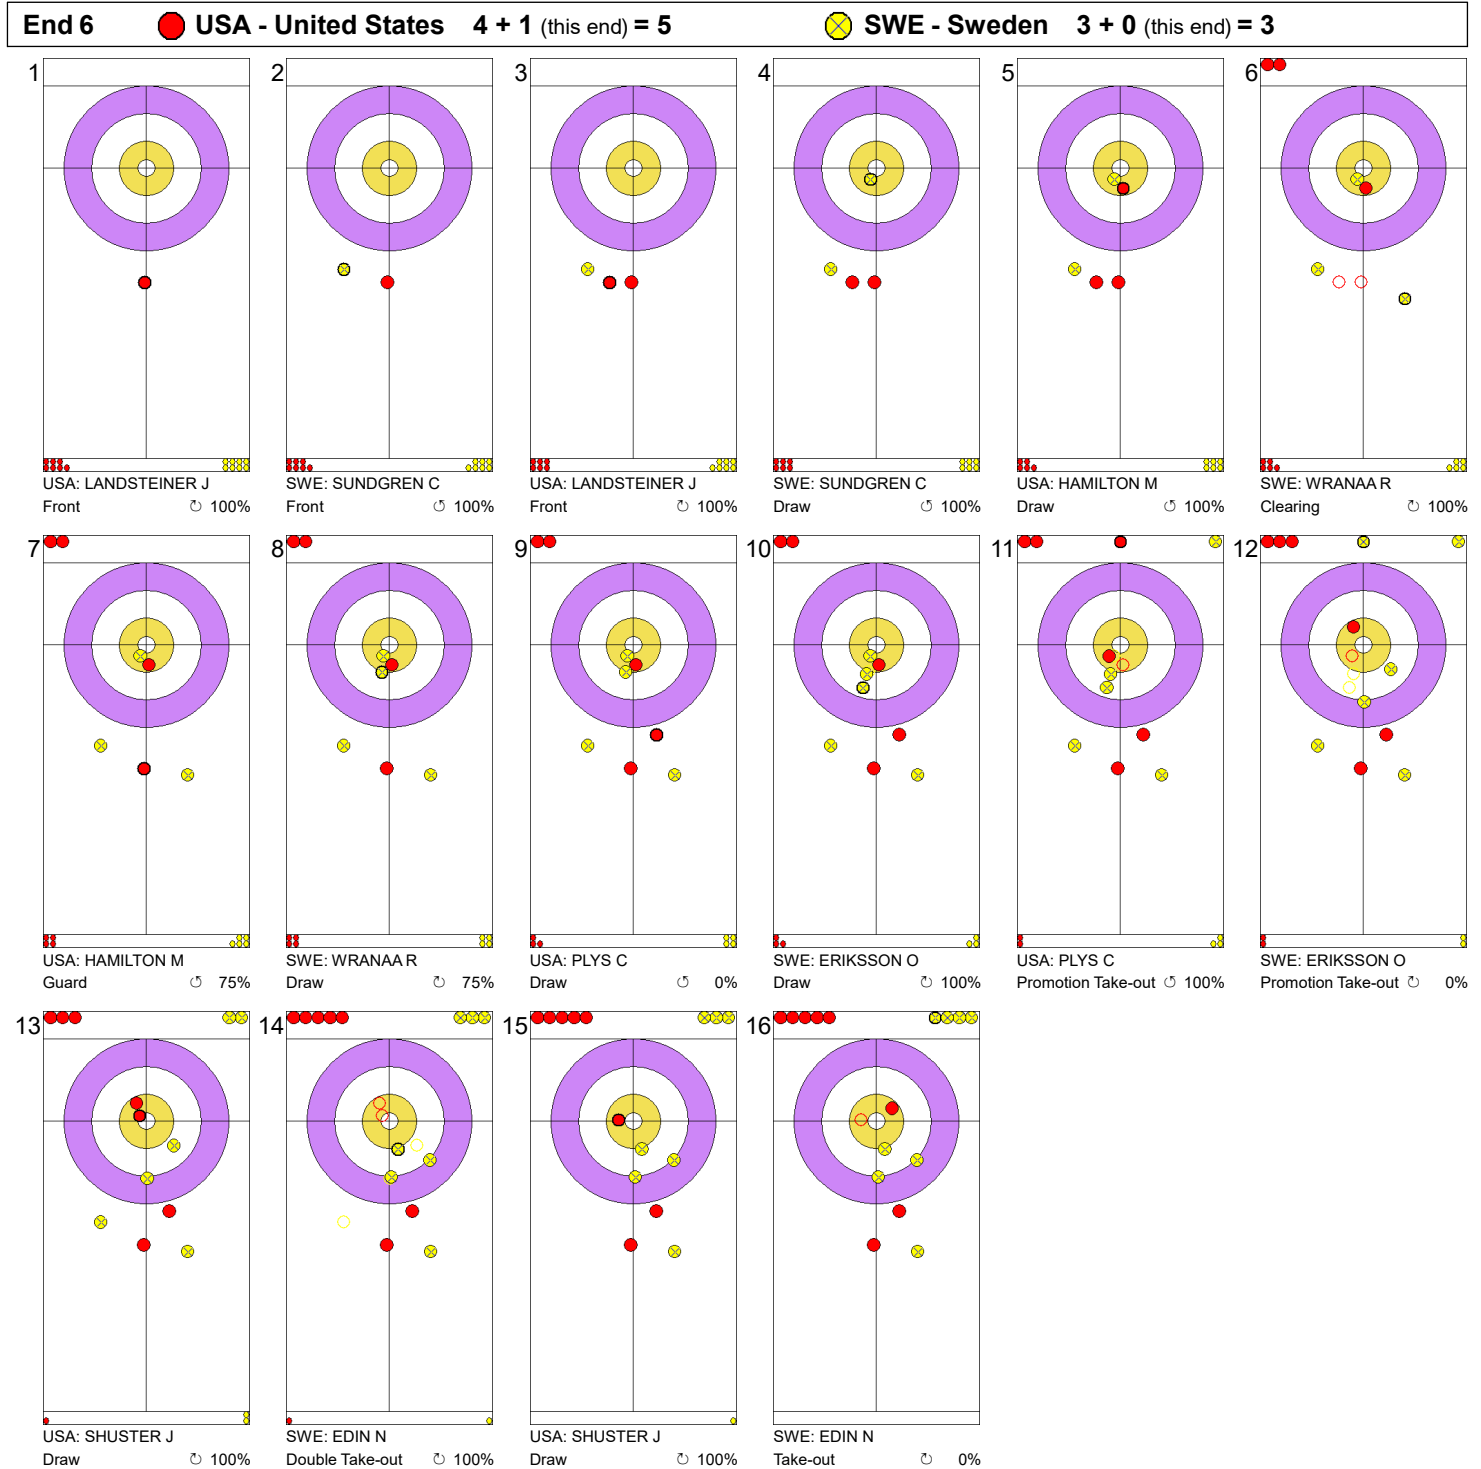

Game - Shot by Shot

**Legend:**  
 Clockwise     
  Counter-clockwise     
 - Not considered

Game - Shot by Shot

**Legend:**  
 Clockwise     
  Counter-clockwise     
 - Not considered

Game - Shot by Shot

**Legend:**  
 ⌚ Clockwise      ⌚ Counter-clockwise      - Not considered

Game - Shot by Shot

**Legend:**  
 ↻ Clockwise      ↺ Counter-clockwise      - Not considered

Game - Shot by Shot

**Legend:**  
 ↻ Clockwise      ↺ Counter-clockwise      - Not considered

Game - Shot by Shot

**Legend:**  
 ↻ Clockwise      ↺ Counter-clockwise      - Not considered

Game - Shot by Shot

**Legend:**  
 ↻ Clockwise      ↺ Counter-clockwise      - Not considered

Game - Shot by Shot

**Legend:**  
 ↻ Clockwise      ↺ Counter-clockwise      - Not considered