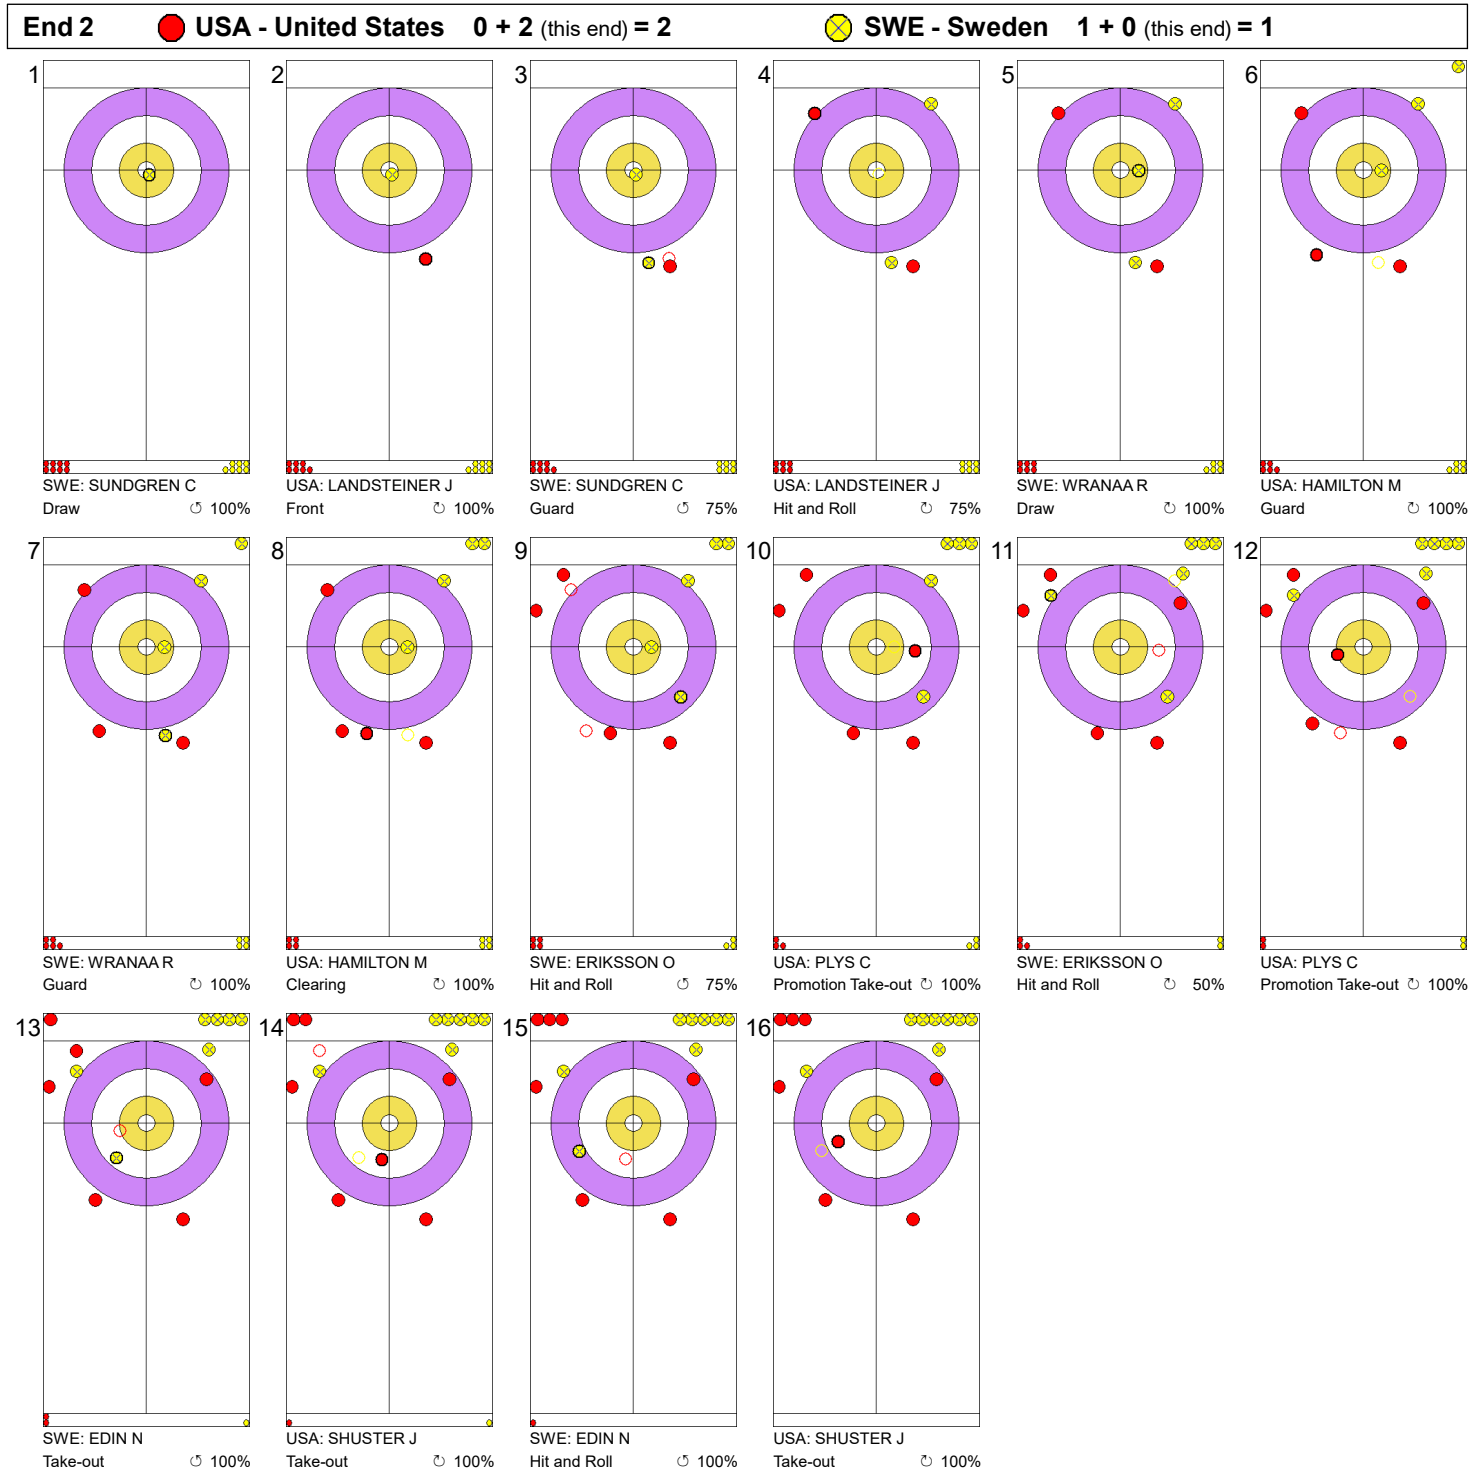

Game - Shot by Shot

**Legend:**  
 Clockwise     
  Counter-clockwise     
 - Not considered

Game - Shot by Shot

**Legend:**  
 Clockwise     
  Counter-clockwise     
 - Not considered

Game - Shot by Shot

**Legend:**  
 ⌚ Clockwise      ⌚ Counter-clockwise      - Not considered

Game - Shot by Shot

**Legend:**  
 ↻ Clockwise      ↺ Counter-clockwise      - Not considered

Game - Shot by Shot

**Legend:**  
 ↻ Clockwise      ↺ Counter-clockwise      - Not considered

Game - Shot by Shot

**Legend:**  
 ↻ Clockwise      ↺ Counter-clockwise      - Not considered

Game - Shot by Shot

**Legend:**  
 ↻ Clockwise      ↺ Counter-clockwise      - Not considered

Game - Shot by Shot

**Legend:**  
 ↻ Clockwise      ↺ Counter-clockwise      - Not considered