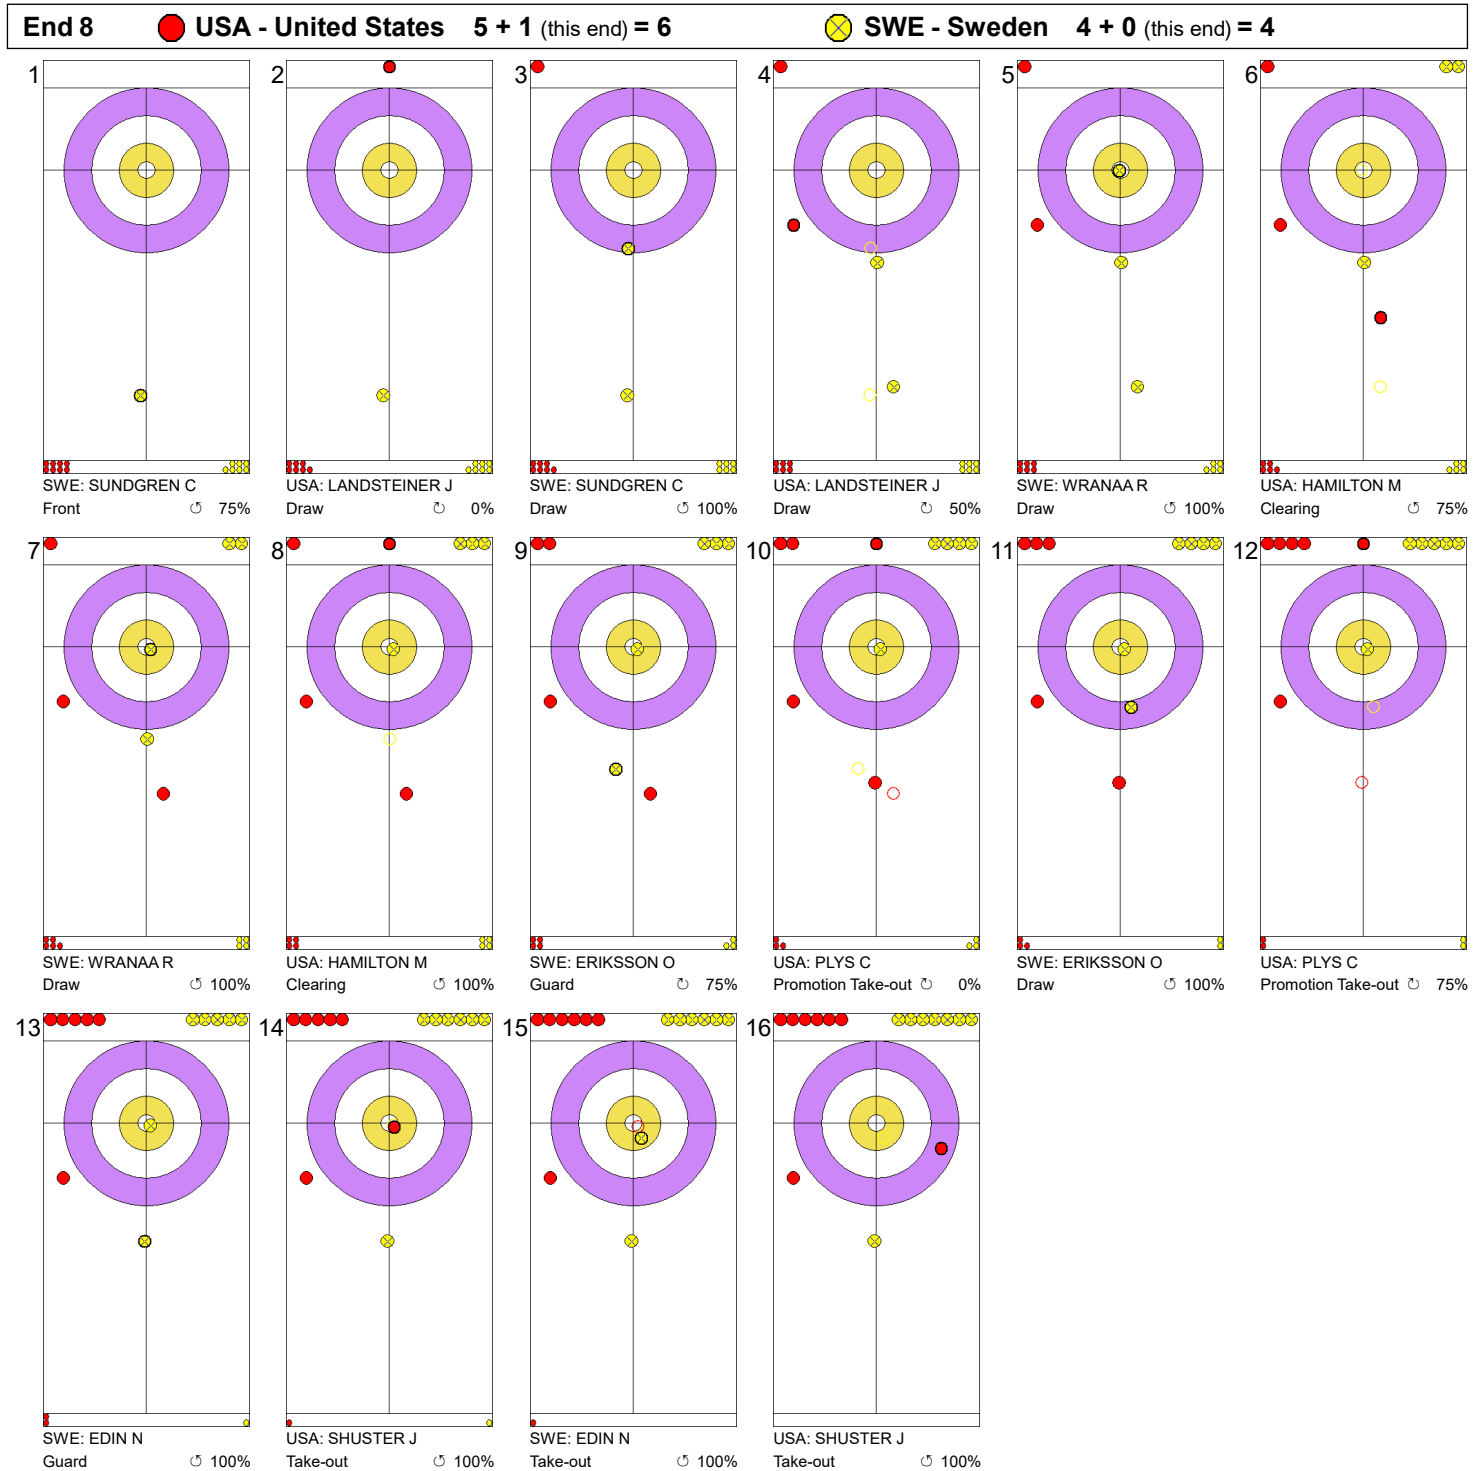

Game - Shot by Shot

**Legend:**  
 Clockwise     
  Counter-clockwise     
 - Not considered

Game - Shot by Shot

**Legend:**  
 Clockwise     
  Counter-clockwise     
 - Not considered

Game - Shot by Shot

**Legend:**  
 ⌚ Clockwise      ⌚ Counter-clockwise      - Not considered

Game - Shot by Shot

**Legend:**  
 ↻ Clockwise      ↺ Counter-clockwise      - Not considered

Game - Shot by Shot

**Legend:**  
 ↻ Clockwise      ↺ Counter-clockwise      - Not considered

Game - Shot by Shot

**Legend:**  
 ↻ Clockwise      ↺ Counter-clockwise      - Not considered

Game - Shot by Shot

**Legend:**  
 ↻ Clockwise      ↺ Counter-clockwise      - Not considered

Game - Shot by Shot

**Legend:**  
 ↻ Clockwise      ↺ Counter-clockwise      - Not considered