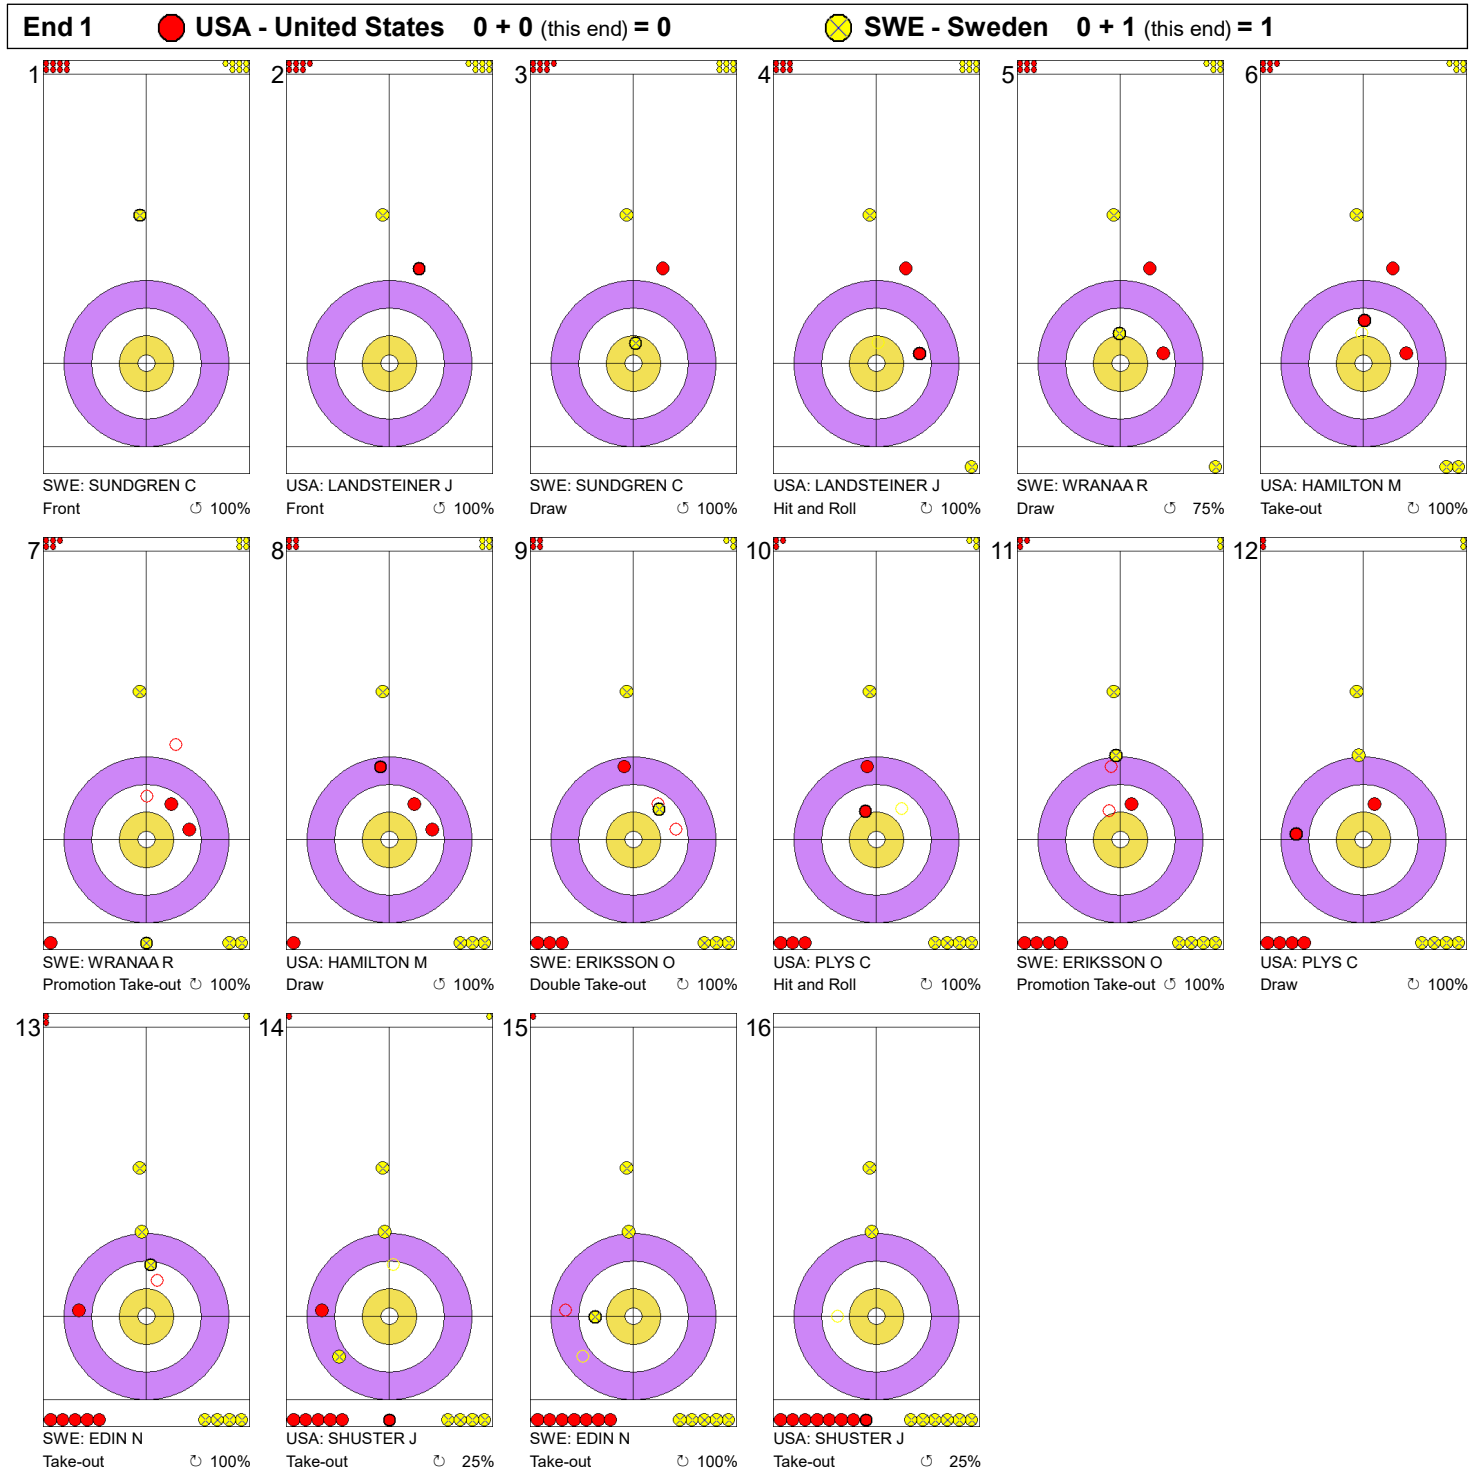

Game - Shot by Shot

**Legend:**  
 Clockwise     
  Counter-clockwise     
 - Not considered

Game - Shot by Shot

**Legend:**  
 Clockwise     
  Counter-clockwise     
 - Not considered

Game - Shot by Shot

**Legend:**  
 ⌚ Clockwise      ⌚ Counter-clockwise      - Not considered

Game - Shot by Shot

**Legend:**  
 ↻ Clockwise      ↺ Counter-clockwise      - Not considered

Game - Shot by Shot

**Legend:**  
 ↻ Clockwise      ↺ Counter-clockwise      - Not considered

Game - Shot by Shot

**Legend:**  
 ↻ Clockwise      ↺ Counter-clockwise      - Not considered

Game - Shot by Shot

**Legend:**  
 ↻ Clockwise      ↺ Counter-clockwise      - Not considered

Game - Shot by Shot

**Legend:**  
 ↻ Clockwise      ↺ Counter-clockwise      - Not considered