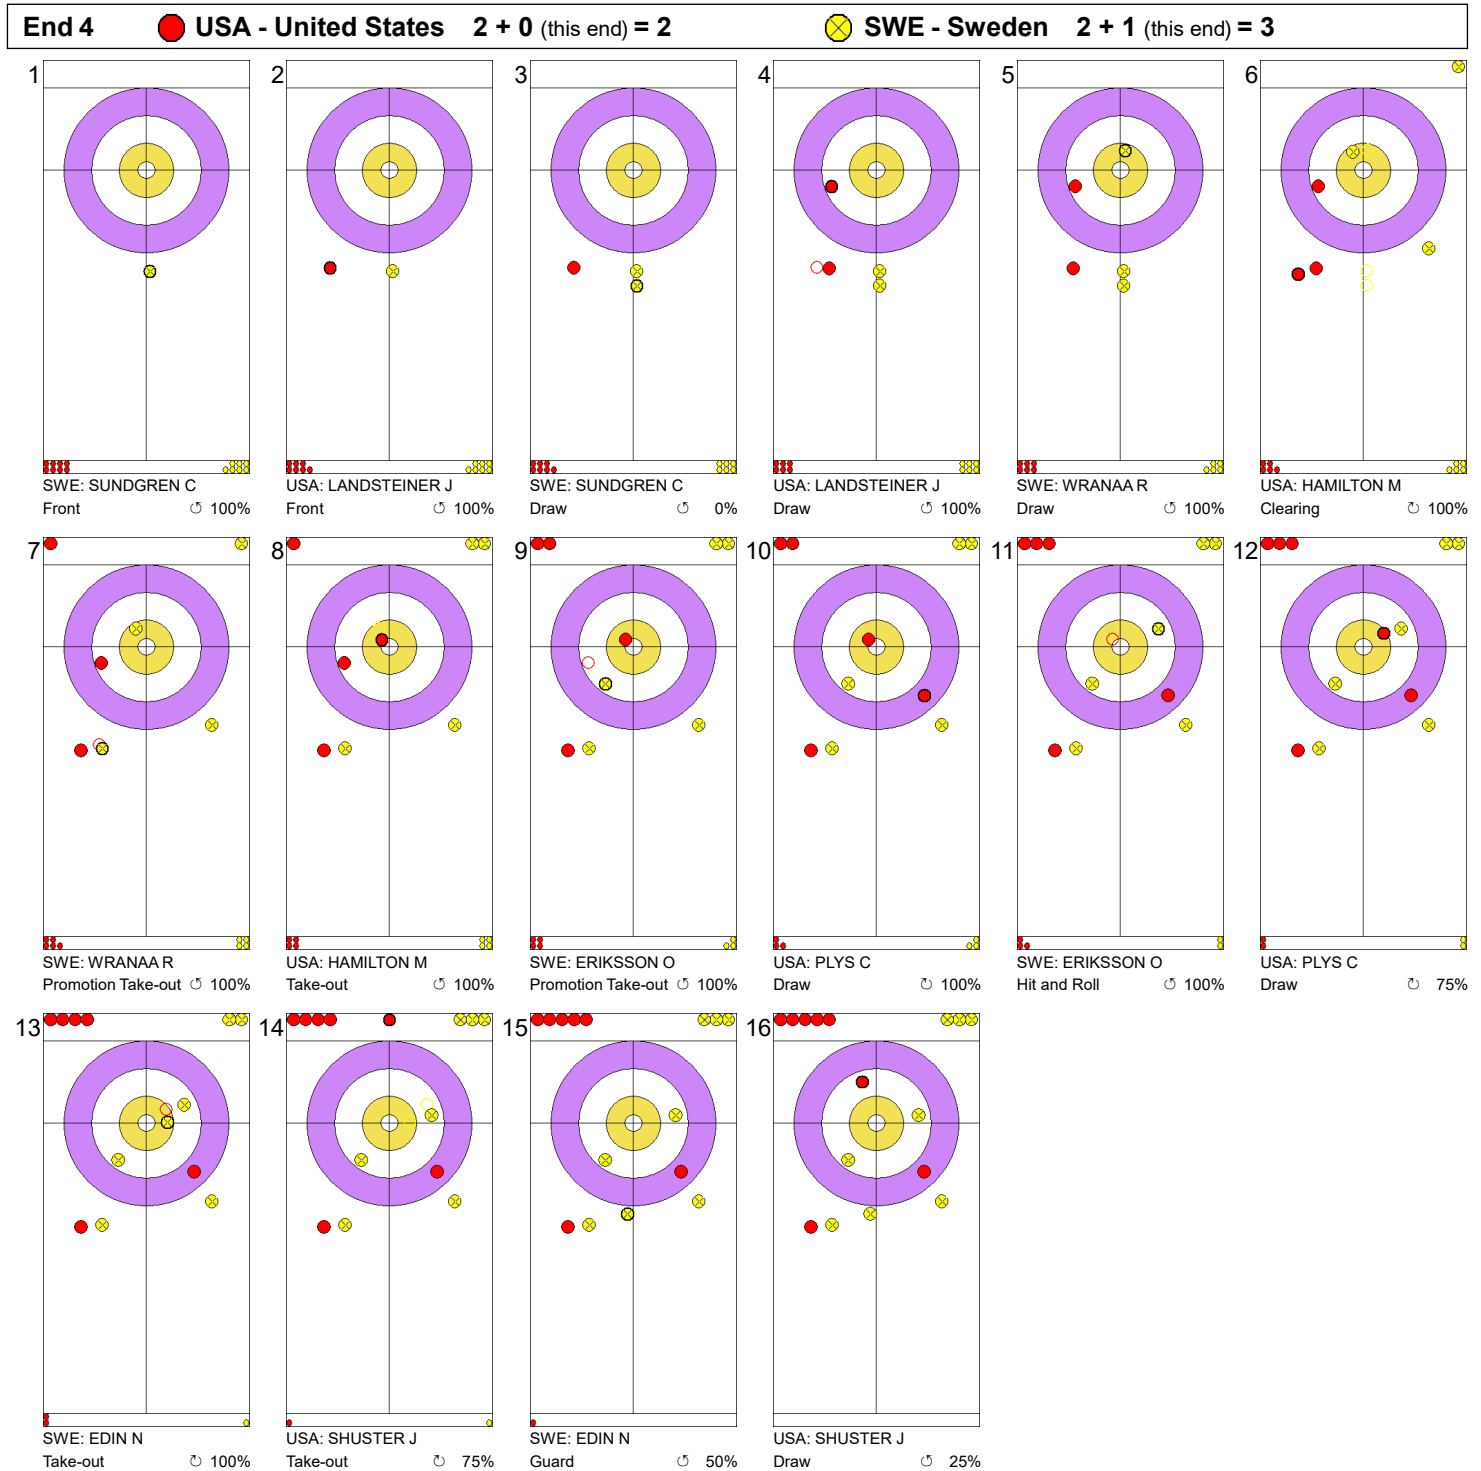

Game - Shot by Shot

**Legend:**  
 Clockwise     
  Counter-clockwise     
 - Not considered

Game - Shot by Shot

**Legend:**  
 Clockwise     
  Counter-clockwise     
 - Not considered

Game - Shot by Shot

**Legend:**  
 ⌚ Clockwise      ⌚ Counter-clockwise      - Not considered

Game - Shot by Shot

**Legend:**  
 ↻ Clockwise      ↺ Counter-clockwise      - Not considered

Game - Shot by Shot

**Legend:**  
 ↻ Clockwise      ↺ Counter-clockwise      - Not considered

Game - Shot by Shot

**Legend:**  
 ↻ Clockwise      ↺ Counter-clockwise      - Not considered

Game - Shot by Shot

**Legend:**  
 ↻ Clockwise      ↺ Counter-clockwise      - Not considered

Game - Shot by Shot

**Legend:**  
 ↻ Clockwise      ↺ Counter-clockwise      - Not considered