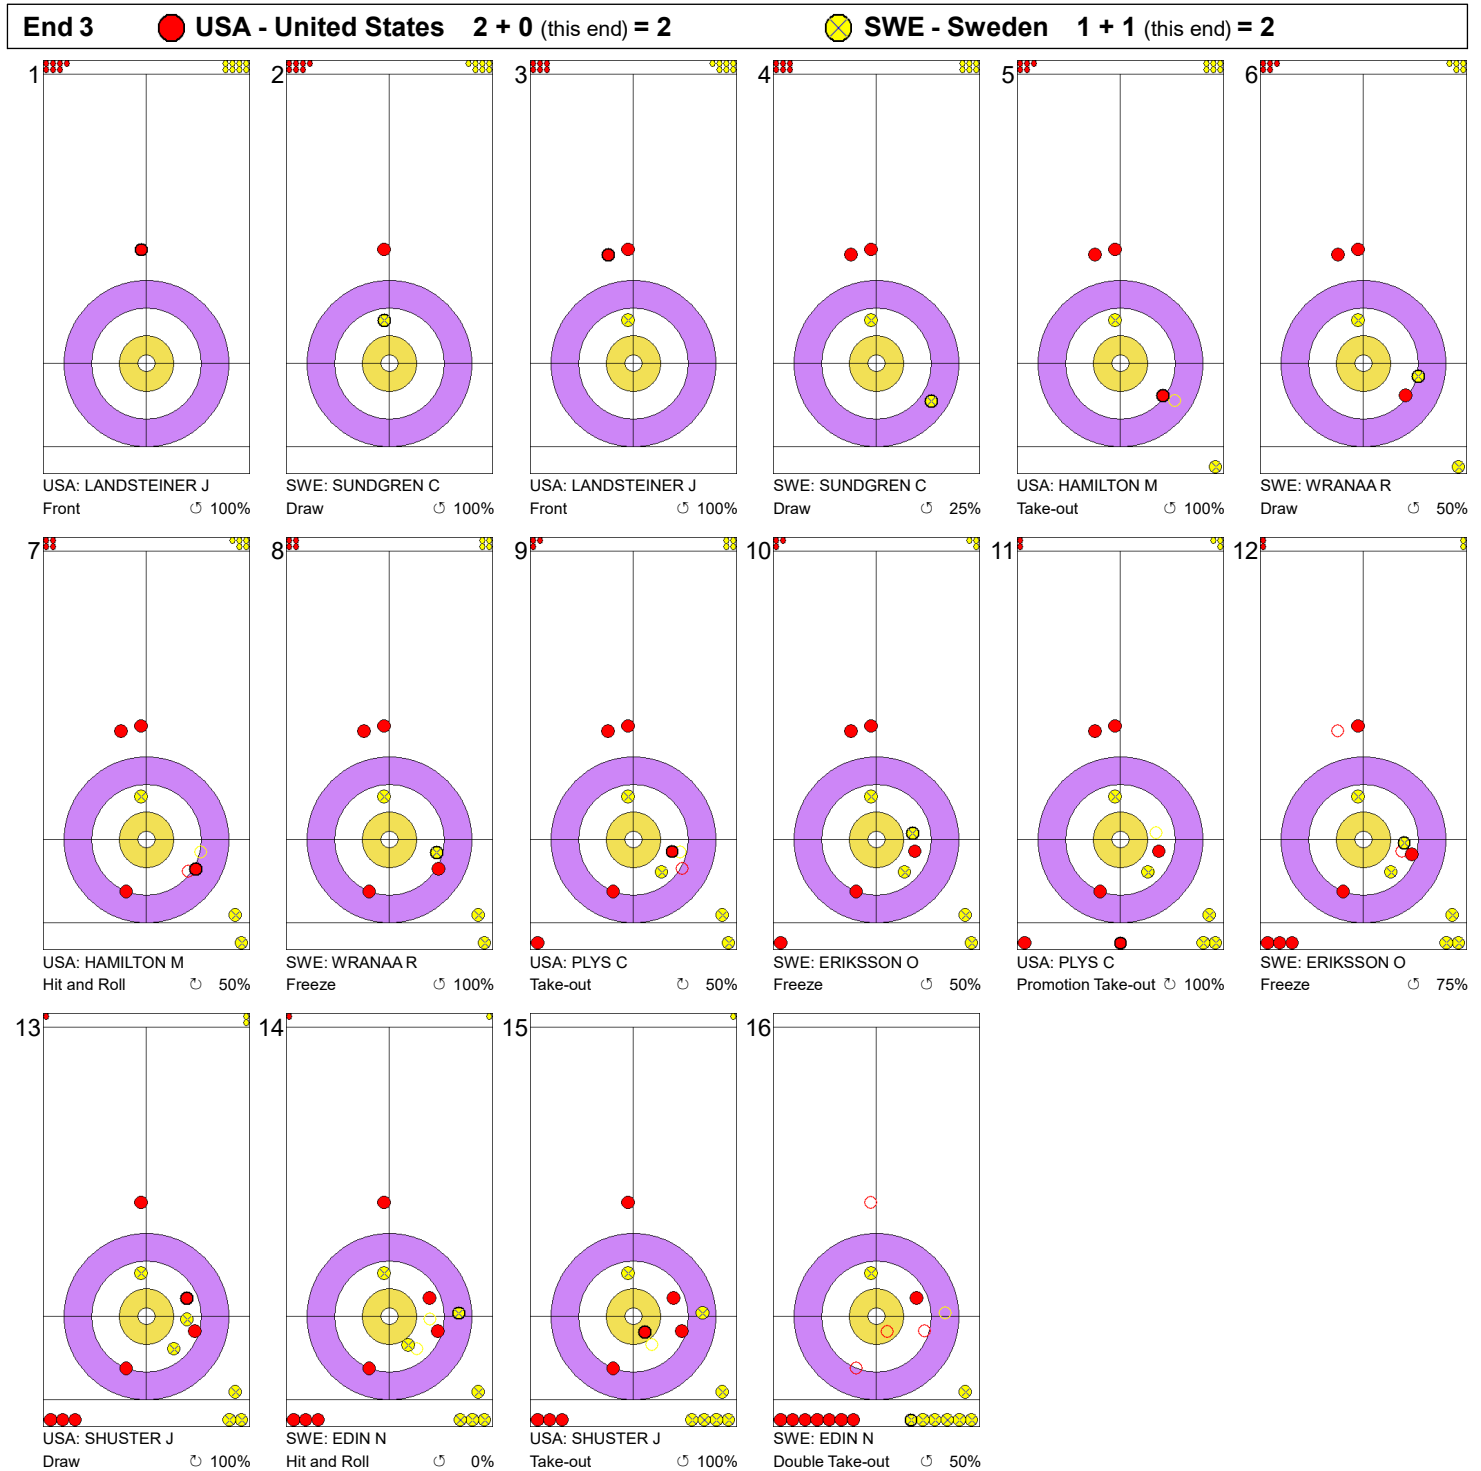

Game - Shot by Shot

**Legend:**  
 Clockwise     
  Counter-clockwise     
 - Not considered

Game - Shot by Shot

**Legend:**  
 Clockwise     
  Counter-clockwise     
 - Not considered

Game - Shot by Shot

**Legend:**  
 ⌚ Clockwise      ⌚ Counter-clockwise      - Not considered

Game - Shot by Shot

**Legend:**  
 ↻ Clockwise      ↺ Counter-clockwise      - Not considered

Game - Shot by Shot

**Legend:**  
 ↻ Clockwise      ↺ Counter-clockwise      - Not considered

Game - Shot by Shot

**Legend:**  
 ↻ Clockwise      ↺ Counter-clockwise      - Not considered

Game - Shot by Shot

**Legend:**  
 ↻ Clockwise      ↺ Counter-clockwise      - Not considered

Game - Shot by Shot

**Legend:**  
 ↻ Clockwise      ↺ Counter-clockwise      - Not considered