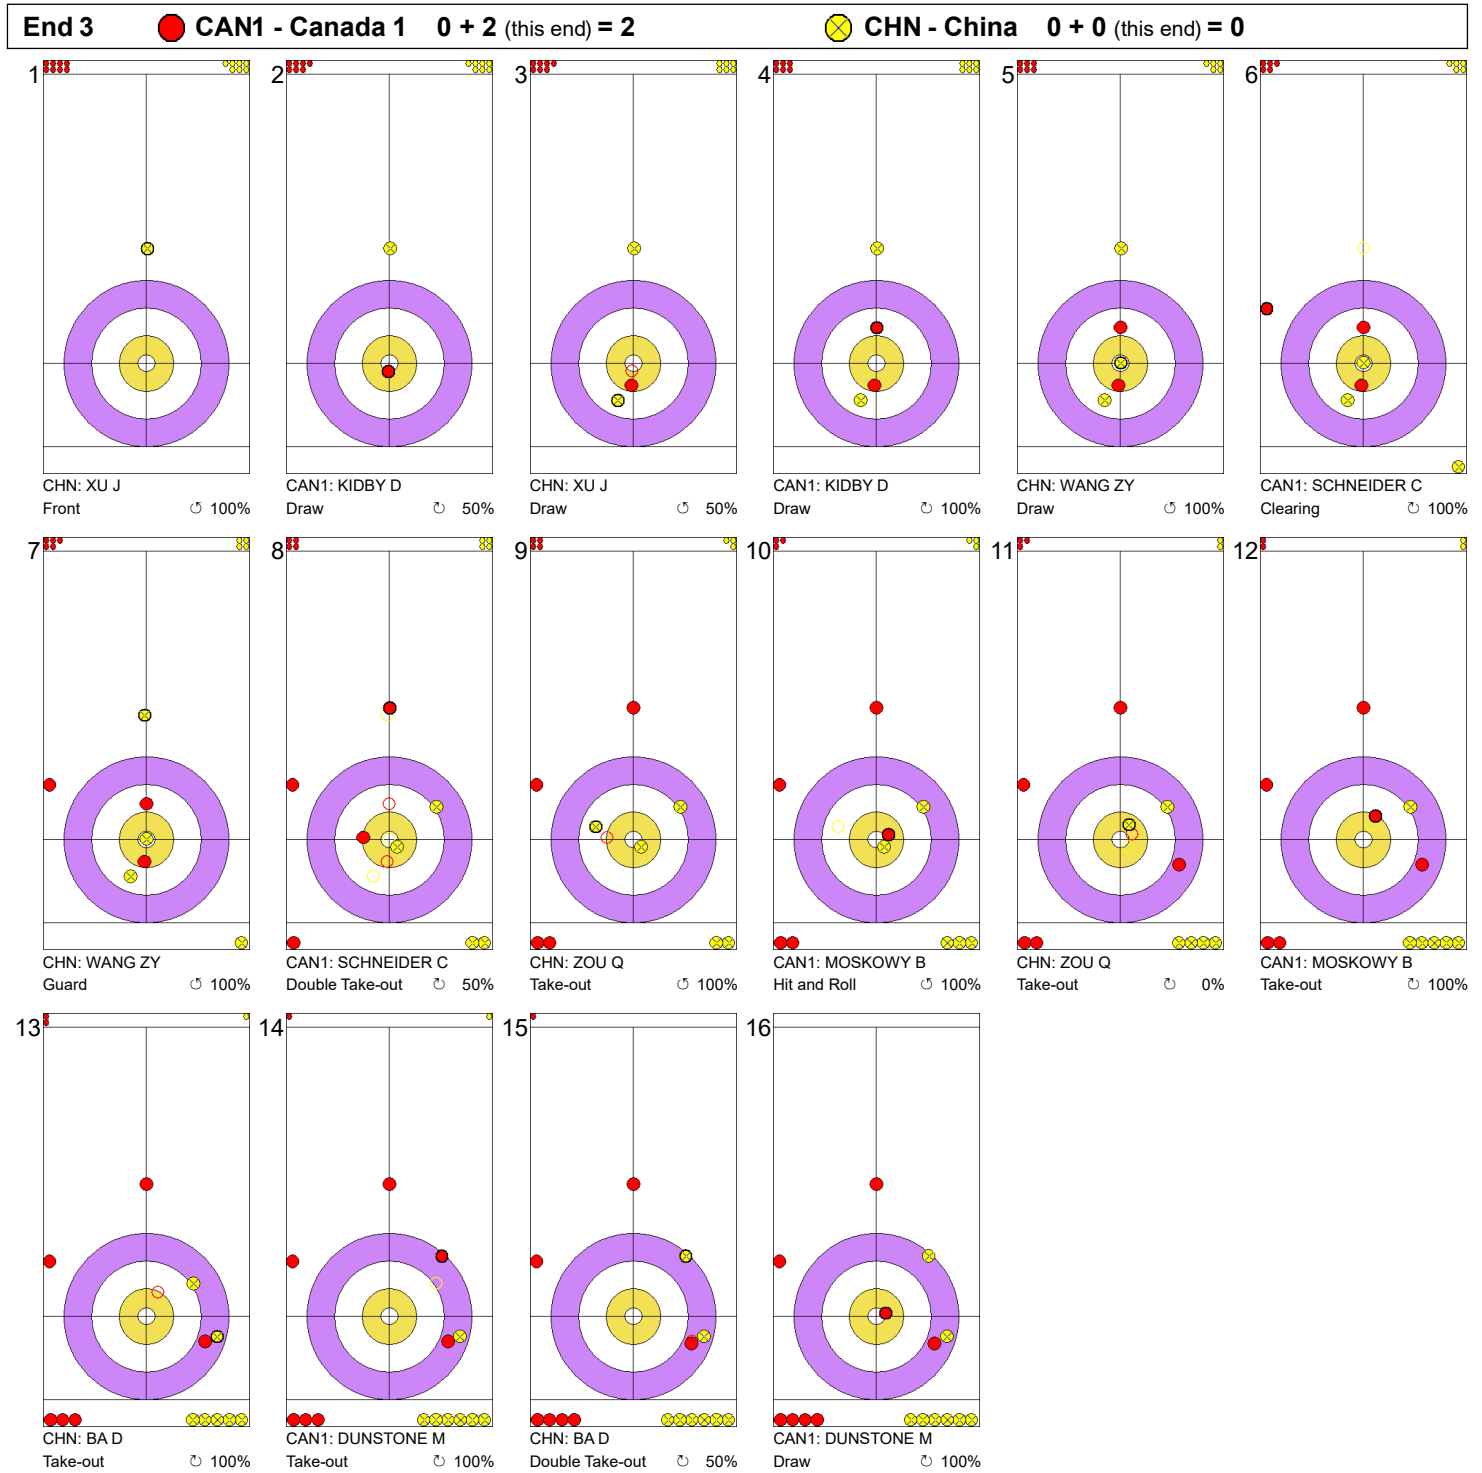

Game - Shot by Shot

**Legend:**  
 Clockwise     
  Counter-clockwise     
 - Not considered

**Game - Shot by Shot**

**Legend:**  
 ↻ Clockwise                                      ↺ Counter-clockwise                                      - Not considered

Game - Shot by Shot

**Legend:**  
 ↻ Clockwise                          ↺ Counter-clockwise                          - Not considered

Game - Shot by Shot

**Legend:**  
 ↻ Clockwise      ↺ Counter-clockwise      - Not considered

Game - Shot by Shot

**Legend:**  
 Clockwise     
  Counter-clockwise     
 - Not considered

Game - Shot by Shot

**Legend:**  
 ⌚ Clockwise      ⌚ Counter-clockwise      - Not considered

Game - Shot by Shot

**Legend:**  
 Clockwise     
  Counter-clockwise     
 - Not considered

Game - Shot by Shot

**Legend:**  
 ↻ Clockwise   ↺ Counter-clockwise   - Not considered