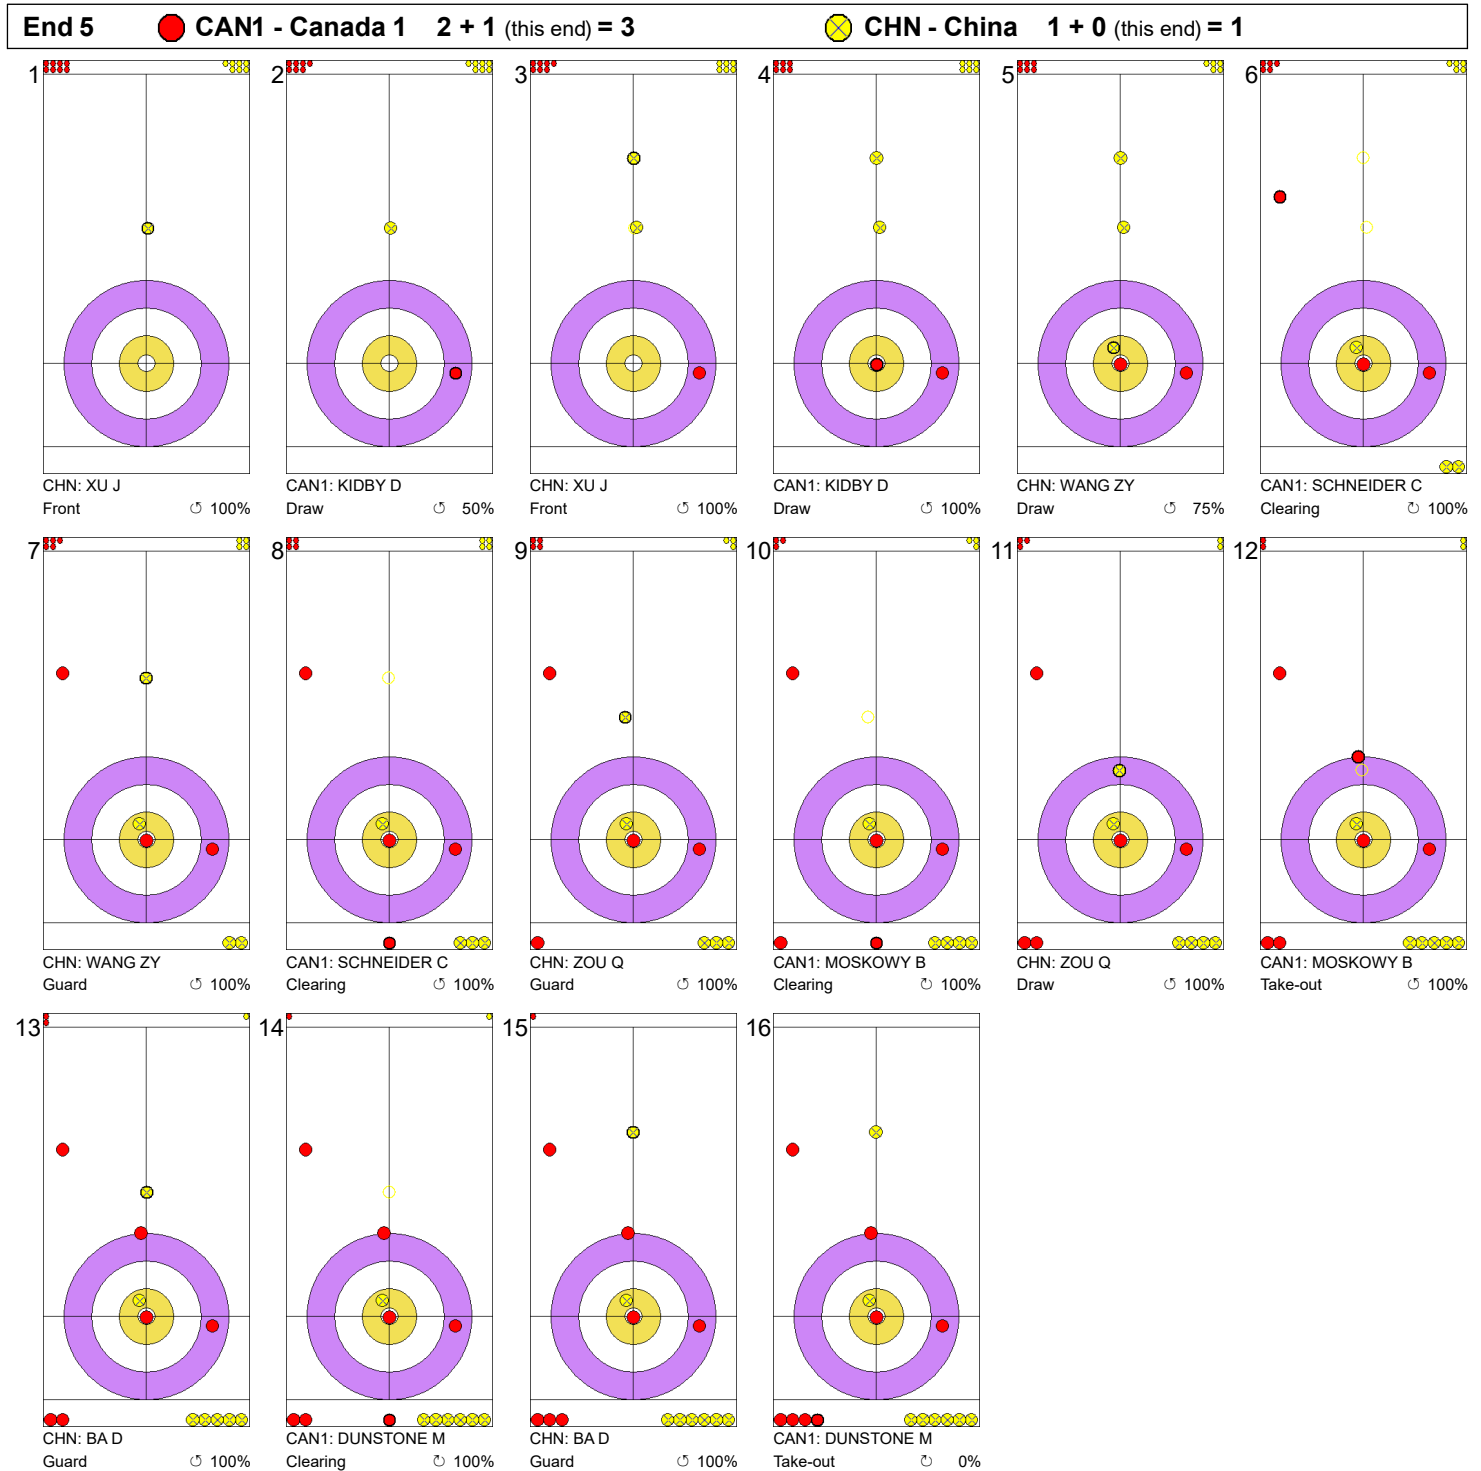

Game - Shot by Shot

**Legend:**  
 Clockwise     
  Counter-clockwise     
 - Not considered

**Game - Shot by Shot**

**Legend:**  
 ↻ Clockwise                                      ↺ Counter-clockwise                                      - Not considered

Game - Shot by Shot

**Legend:**  
 ↻ Clockwise                          ↺ Counter-clockwise                          - Not considered

Game - Shot by Shot

**Legend:**  
 ↻ Clockwise      ↺ Counter-clockwise      - Not considered

Game - Shot by Shot

**Legend:**  
 Clockwise     
  Counter-clockwise     
 - Not considered

Game - Shot by Shot

**Legend:**  
 ⌚ Clockwise      ⌚ Counter-clockwise      - Not considered

Game - Shot by Shot

**Legend:**  
 Clockwise     
  Counter-clockwise     
 - Not considered

Game - Shot by Shot

**Legend:**  
 ↻ Clockwise   ↺ Counter-clockwise   - Not considered