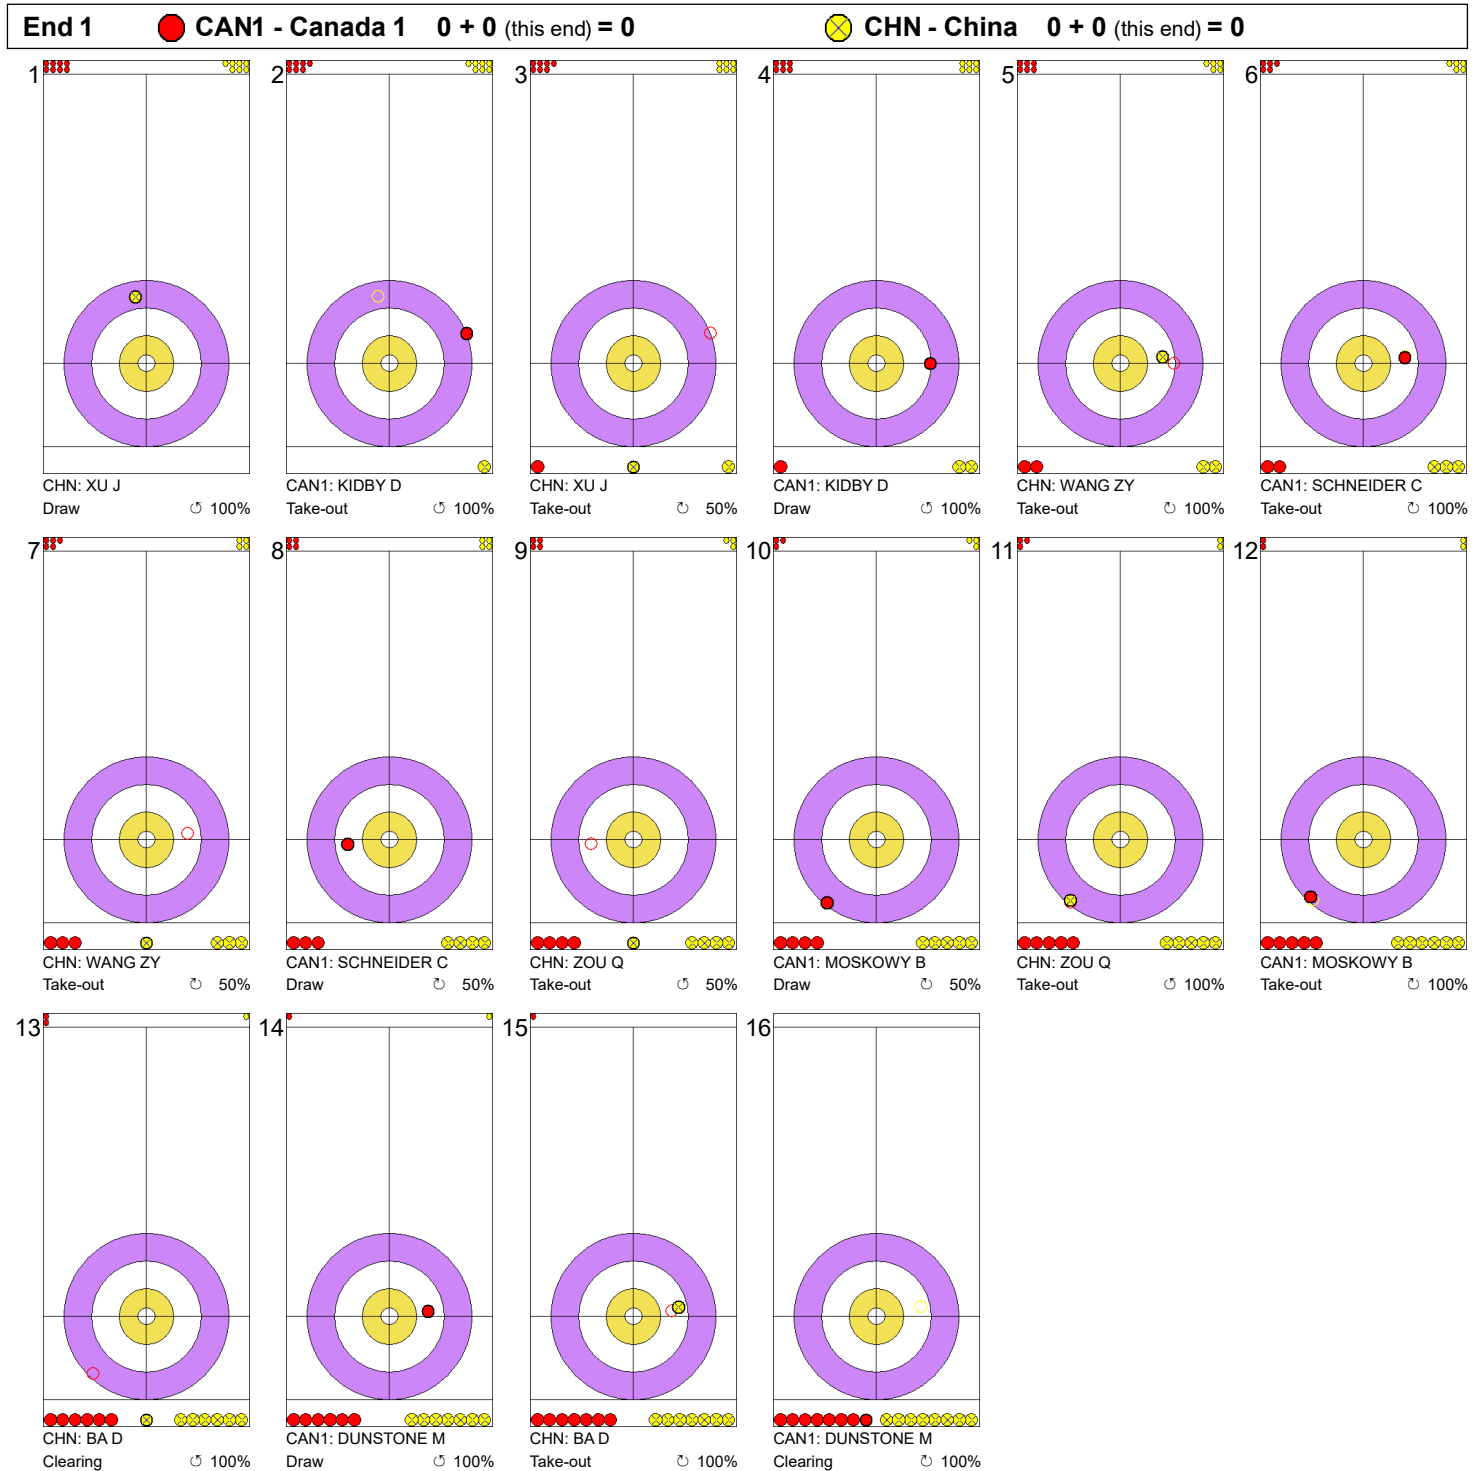

Game - Shot by Shot

**Legend:**  
 Clockwise     
  Counter-clockwise     
 - Not considered

**Game - Shot by Shot**

**Legend:**  
 ↻ Clockwise                                      ↺ Counter-clockwise                                      - Not considered

Game - Shot by Shot

**Legend:**  
 ↻ Clockwise                          ↺ Counter-clockwise                          - Not considered

Game - Shot by Shot

**Legend:**  
 ↻ Clockwise      ↺ Counter-clockwise      - Not considered

Game - Shot by Shot

**Legend:**  
 Clockwise     
  Counter-clockwise     
 - Not considered

Game - Shot by Shot

**Legend:**  
 ⌚ Clockwise      ⌚ Counter-clockwise      - Not considered

Game - Shot by Shot

**Legend:**  
 Clockwise     
  Counter-clockwise     
 - Not considered

Game - Shot by Shot

**Legend:**  
 ↻ Clockwise   ↺ Counter-clockwise   - Not considered