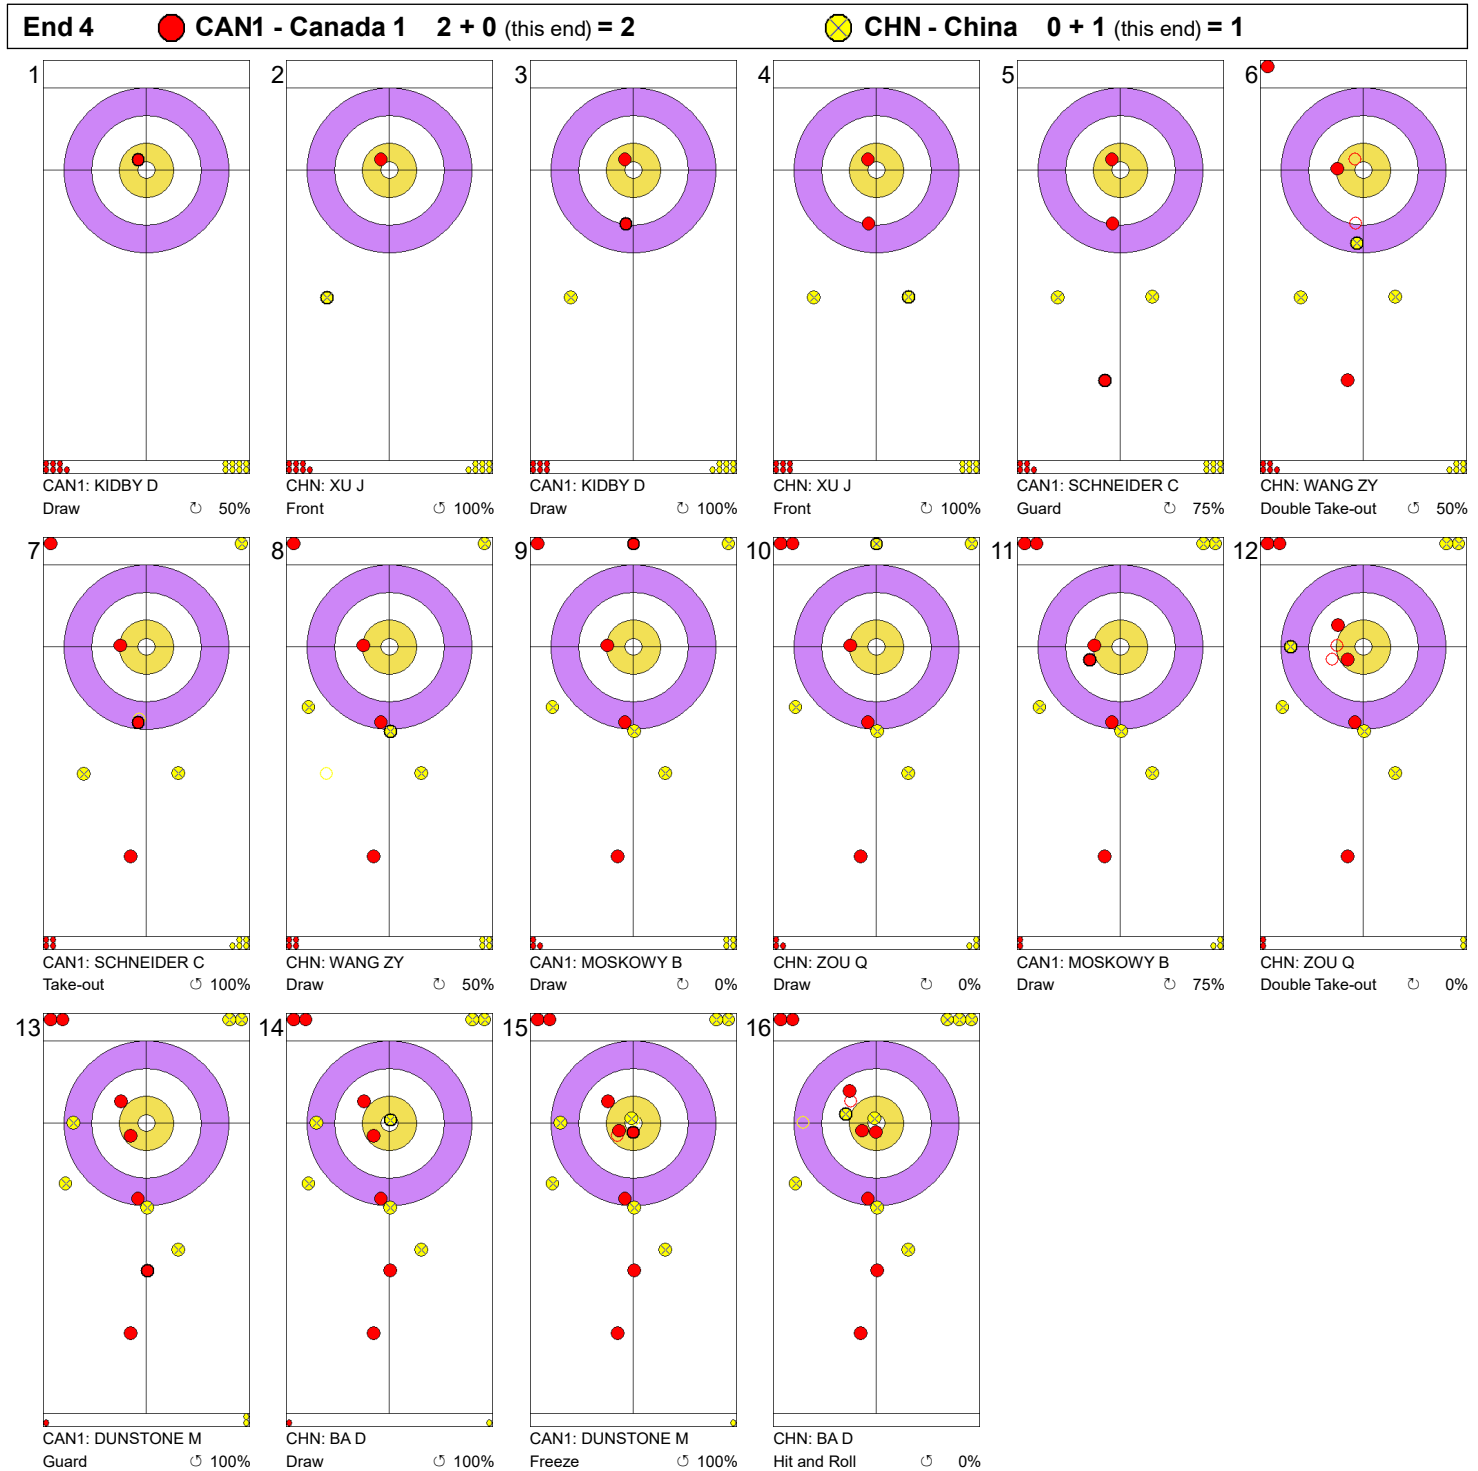

Game - Shot by Shot

**Legend:**  
 Clockwise     
  Counter-clockwise     
 - Not considered

**Game - Shot by Shot**

**Legend:**  
 ↻ Clockwise                                      ↺ Counter-clockwise                                      - Not considered

Game - Shot by Shot

**Legend:**  
 ↻ Clockwise                          ↺ Counter-clockwise                          - Not considered

Game - Shot by Shot

**Legend:**  
 ↻ Clockwise      ↺ Counter-clockwise      - Not considered

Game - Shot by Shot

**Legend:**  
 Clockwise     
  Counter-clockwise     
 - Not considered

Game - Shot by Shot

**Legend:**  
 ⌚ Clockwise      ⌚ Counter-clockwise      - Not considered

Game - Shot by Shot

**Legend:**  
 Clockwise     
  Counter-clockwise     
 - Not considered

Game - Shot by Shot

**Legend:**  
 ↻ Clockwise   ↺ Counter-clockwise   - Not considered