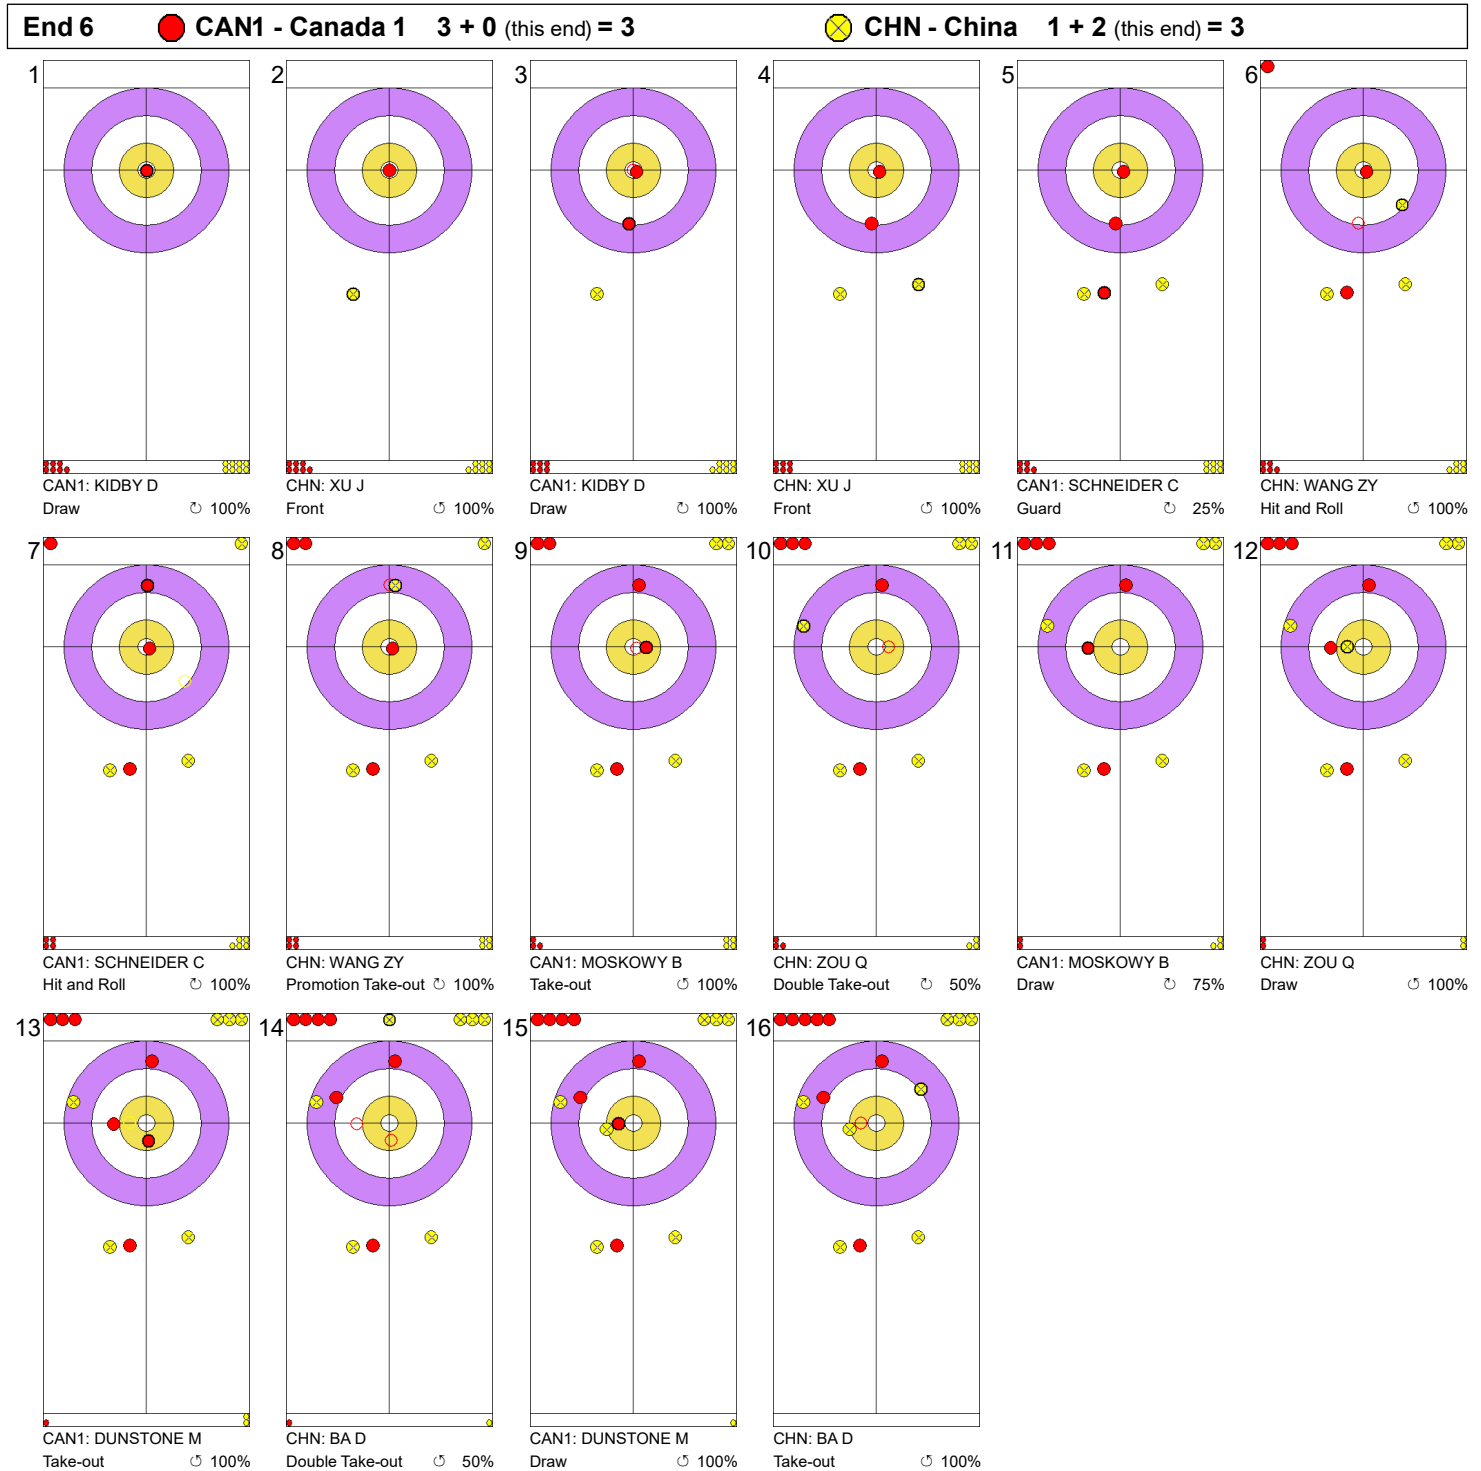

Game - Shot by Shot

**Legend:**  
 Clockwise     
  Counter-clockwise     
 - Not considered

**Game - Shot by Shot**

**Legend:**  
 ↻ Clockwise                                      ↺ Counter-clockwise                                      - Not considered

Game - Shot by Shot

**Legend:**  
 ↻ Clockwise                          ↺ Counter-clockwise                          - Not considered

Game - Shot by Shot

**Legend:**  
 ↻ Clockwise      ↺ Counter-clockwise      - Not considered

Game - Shot by Shot

**Legend:**  
 Clockwise     
  Counter-clockwise     
 - Not considered

Game - Shot by Shot

**Legend:**  
 ⌚ Clockwise      ⌚ Counter-clockwise      - Not considered

Game - Shot by Shot

**Legend:**  
 Clockwise     
  Counter-clockwise     
 - Not considered

Game - Shot by Shot

**Legend:**  
 ↻ Clockwise   ↺ Counter-clockwise   - Not considered