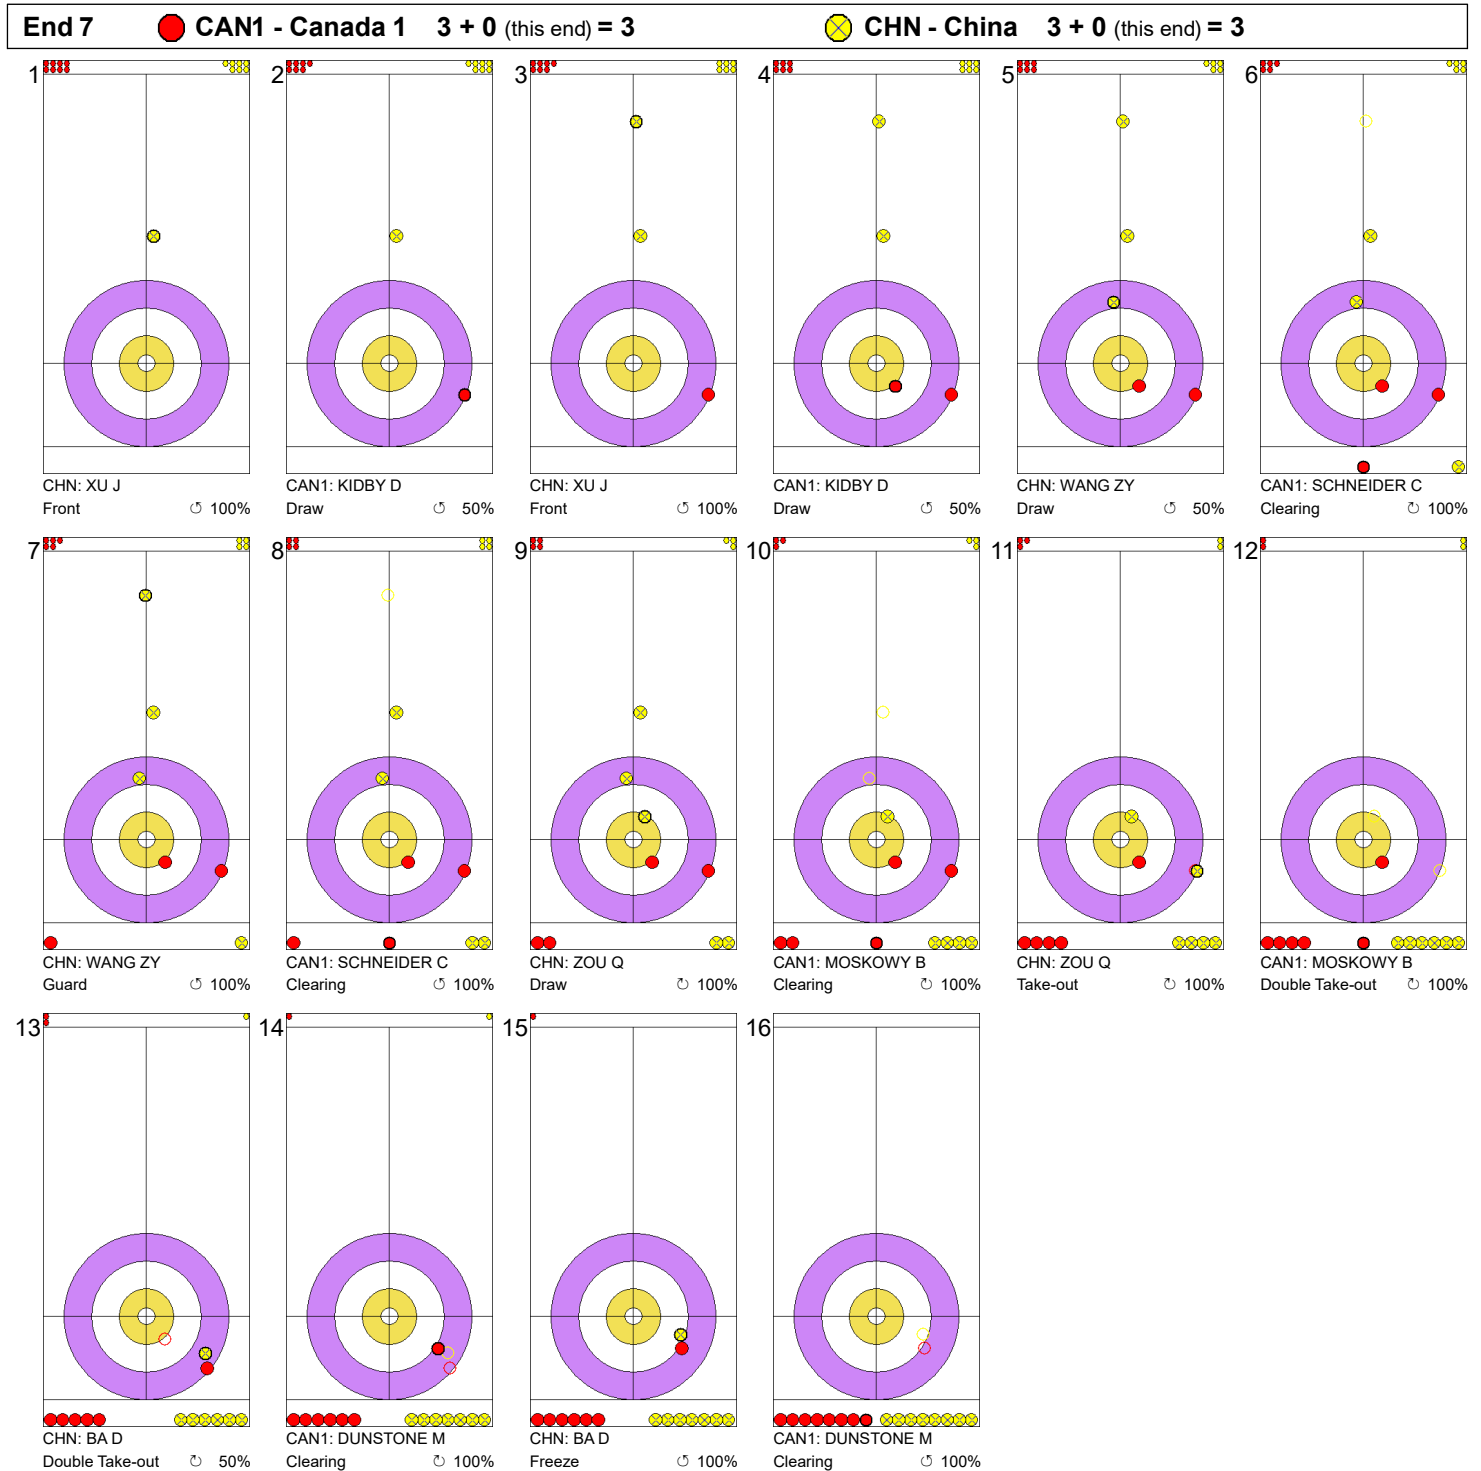

Game - Shot by Shot

**Legend:**  
 Clockwise     
  Counter-clockwise     
 - Not considered

**Game - Shot by Shot**

**Legend:**  
 ↻ Clockwise                                      ↺ Counter-clockwise                                      - Not considered

Game - Shot by Shot

**Legend:**  
 ↻ Clockwise                          ↺ Counter-clockwise                          - Not considered

Game - Shot by Shot

**Legend:**  
 ↻ Clockwise      ↺ Counter-clockwise      - Not considered

Game - Shot by Shot

**Legend:**  
 Clockwise     
  Counter-clockwise     
 - Not considered

Game - Shot by Shot

**Legend:**  
 ⌚ Clockwise      ⌚ Counter-clockwise      - Not considered

Game - Shot by Shot

**Legend:**  
 Clockwise     
  Counter-clockwise     
 - Not considered

Game - Shot by Shot

**Legend:**  
 ↻ Clockwise   ↺ Counter-clockwise   - Not considered