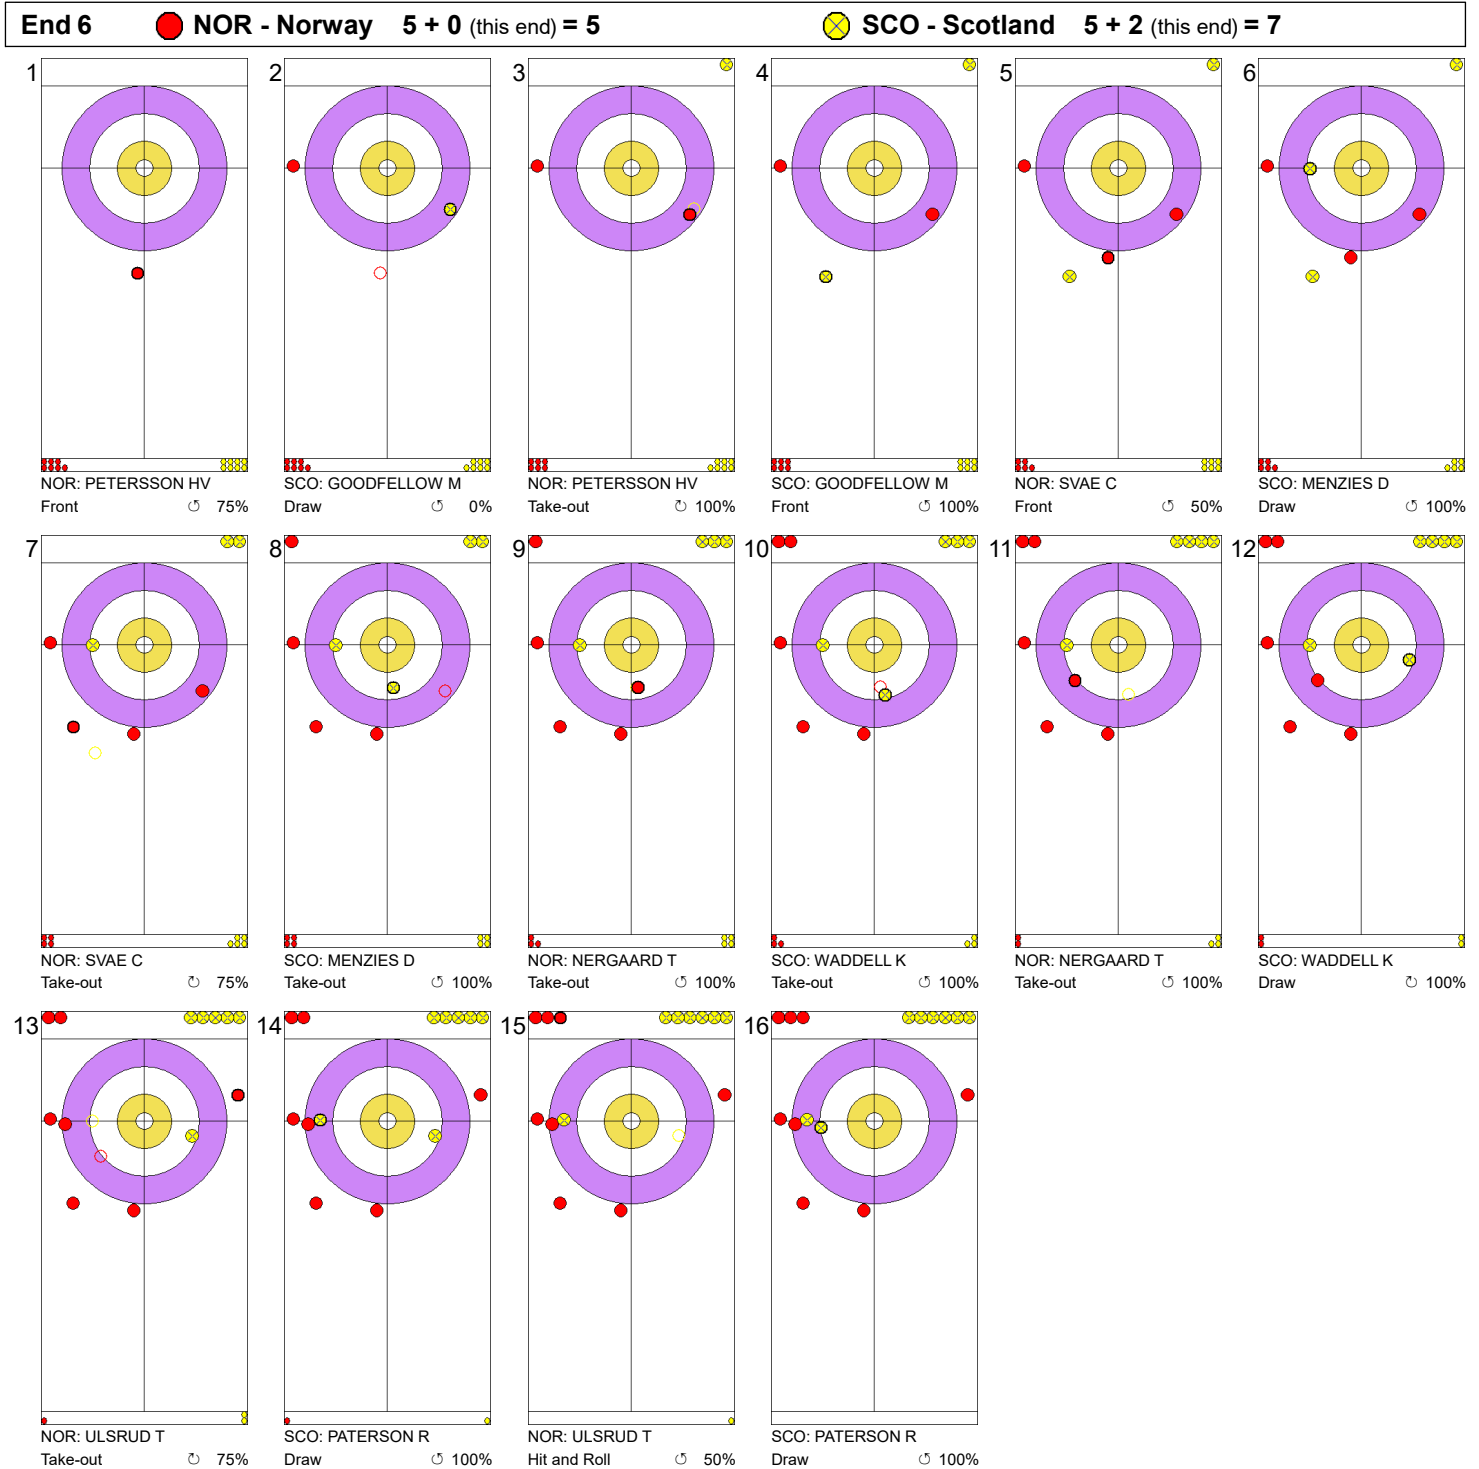

Game - Shot by Shot

Legend:
 ⌚ Clockwise ⌚ Counter-clockwise - Not considered

Game - Shot by Shot

Legend:
 ↻ Clockwise ↺ Counter-clockwise - Not considered

Game - Shot by Shot

Legend:
 ↻ Clockwise ↺ Counter-clockwise - Not considered

Game - Shot by Shot

Legend:

u Clockwise

c Counter-clockwise

- Not considered

Game - Shot by Shot

Legend:
 Clockwise
  Counter-clockwise
 - Not considered

Game - Shot by Shot

Legend:
 Clockwise
 Counter-clockwise
 Not considered

Game - Shot by Shot

Legend:
 ↻ Clockwise ↺ Counter-clockwise - Not considered

Game - Shot by Shot

Legend:
 ⊙ Clockwise ⊖ Counter-clockwise - Not considered