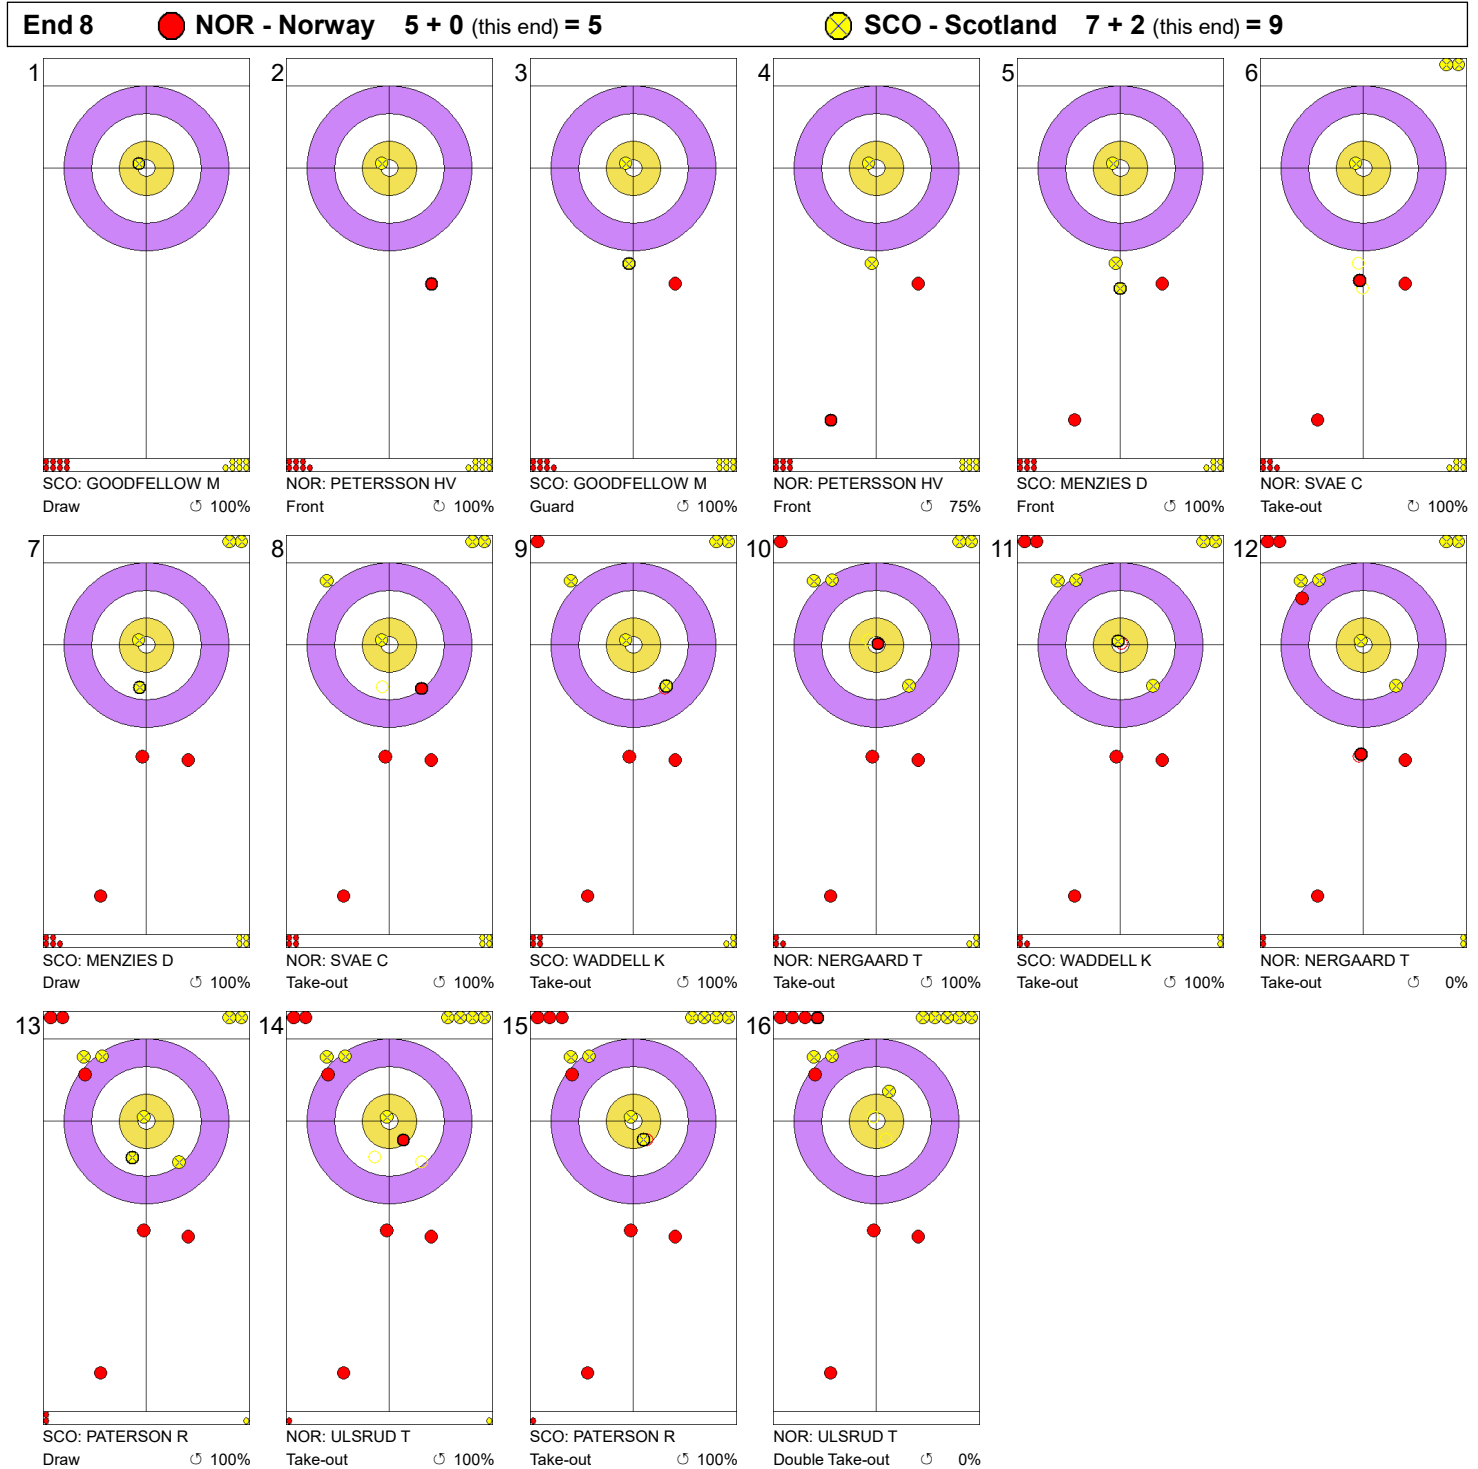

Game - Shot by Shot

Legend:
 ⌚ Clockwise ⌚ Counter-clockwise - Not considered

Game - Shot by Shot

Legend:
 ↻ Clockwise ↺ Counter-clockwise - Not considered

Game - Shot by Shot

Legend:
 ↻ Clockwise ↺ Counter-clockwise - Not considered

Game - Shot by Shot

Legend:

u Clockwise

c Counter-clockwise

- Not considered

Game - Shot by Shot

Legend:
 Clockwise
  Counter-clockwise
 - Not considered

Game - Shot by Shot

Legend:
 Clockwise
 Counter-clockwise
 Not considered

Game - Shot by Shot

Legend:
 ↻ Clockwise ↺ Counter-clockwise - Not considered

Game - Shot by Shot

Legend:
 ⊙ Clockwise ⊖ Counter-clockwise - Not considered