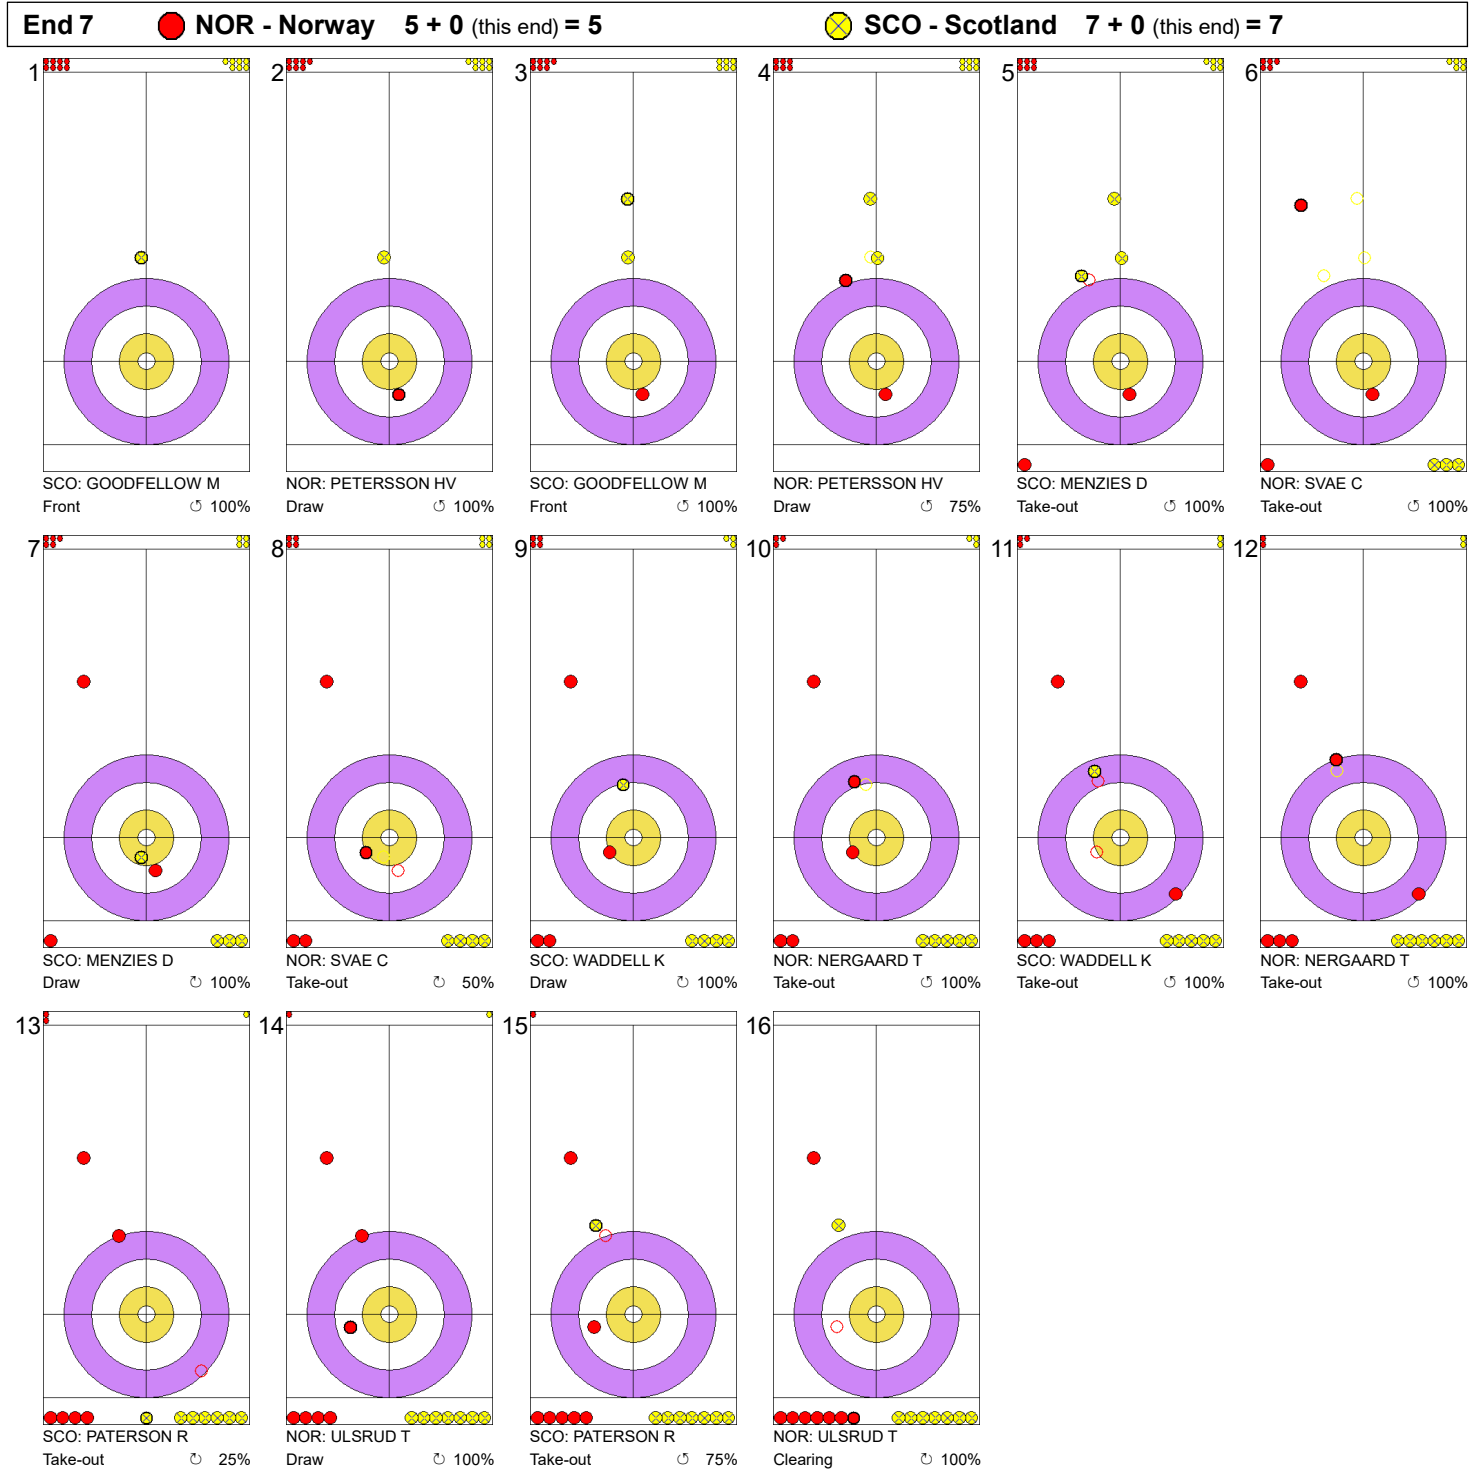

Game - Shot by Shot

Legend:
 ⌚ Clockwise ⌚ Counter-clockwise - Not considered

Game - Shot by Shot

Legend:
 ↻ Clockwise ↺ Counter-clockwise - Not considered

Game - Shot by Shot

Legend:
 ↻ Clockwise ↺ Counter-clockwise - Not considered

Game - Shot by Shot

Legend:

u Clockwise

c Counter-clockwise

- Not considered

Game - Shot by Shot

Legend:
 Clockwise
  Counter-clockwise
 - Not considered

Game - Shot by Shot

Legend:
 Clockwise
 Counter-clockwise
 Not considered

Game - Shot by Shot

Legend:
 ↻ Clockwise ↺ Counter-clockwise - Not considered

Game - Shot by Shot

Legend:
 ⊙ Clockwise ⊖ Counter-clockwise - Not considered