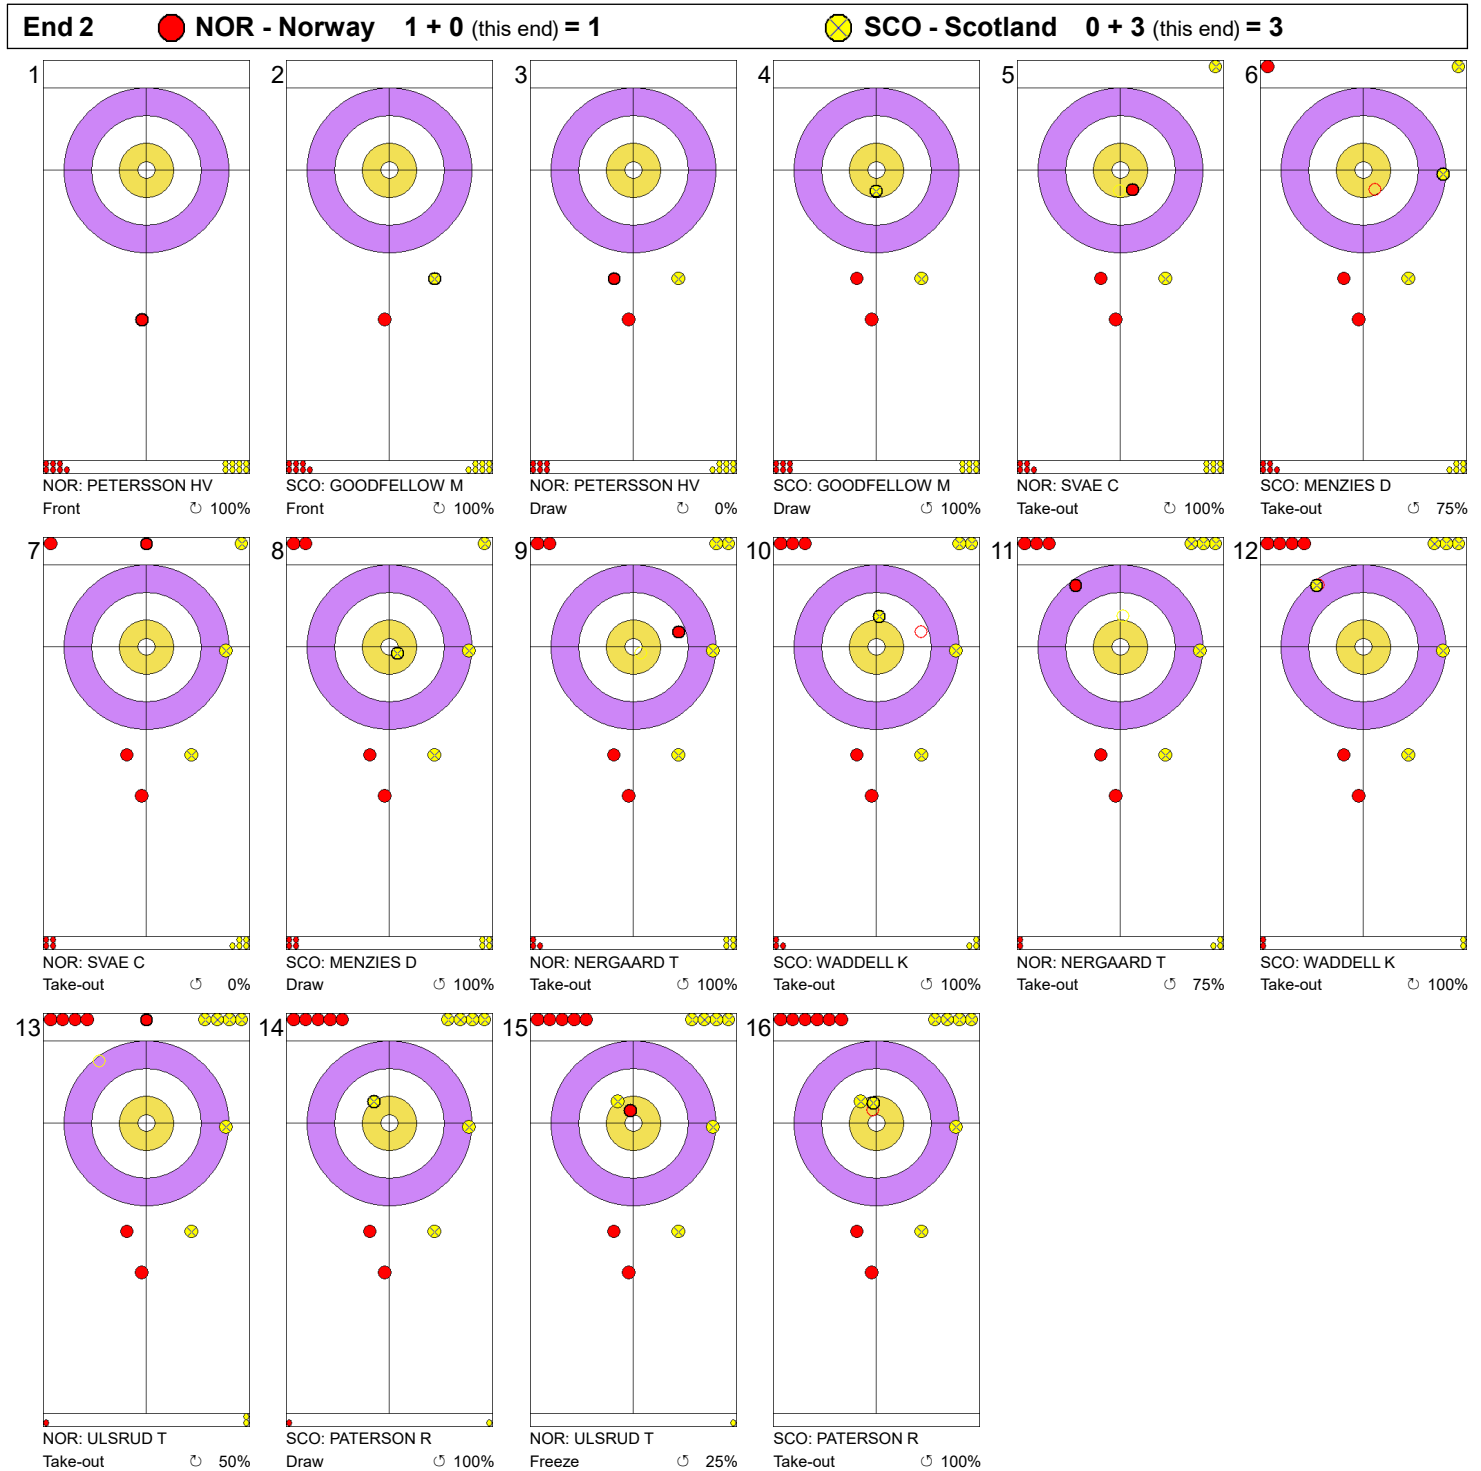

Game - Shot by Shot

Legend:
 ⌚ Clockwise ⌚ Counter-clockwise - Not considered

Game - Shot by Shot

Legend:
 ↻ Clockwise ↺ Counter-clockwise - Not considered

Game - Shot by Shot

Legend:
 ↻ Clockwise ↺ Counter-clockwise - Not considered

Game - Shot by Shot

Legend:

u Clockwise

c Counter-clockwise

- Not considered

Game - Shot by Shot

Legend:
 Clockwise
  Counter-clockwise
 - Not considered

Game - Shot by Shot

Legend:
 Clockwise
 Counter-clockwise
 Not considered

Game - Shot by Shot

Legend:
 ↻ Clockwise ↺ Counter-clockwise - Not considered

Game - Shot by Shot

Legend:
 ⊙ Clockwise ⊖ Counter-clockwise - Not considered