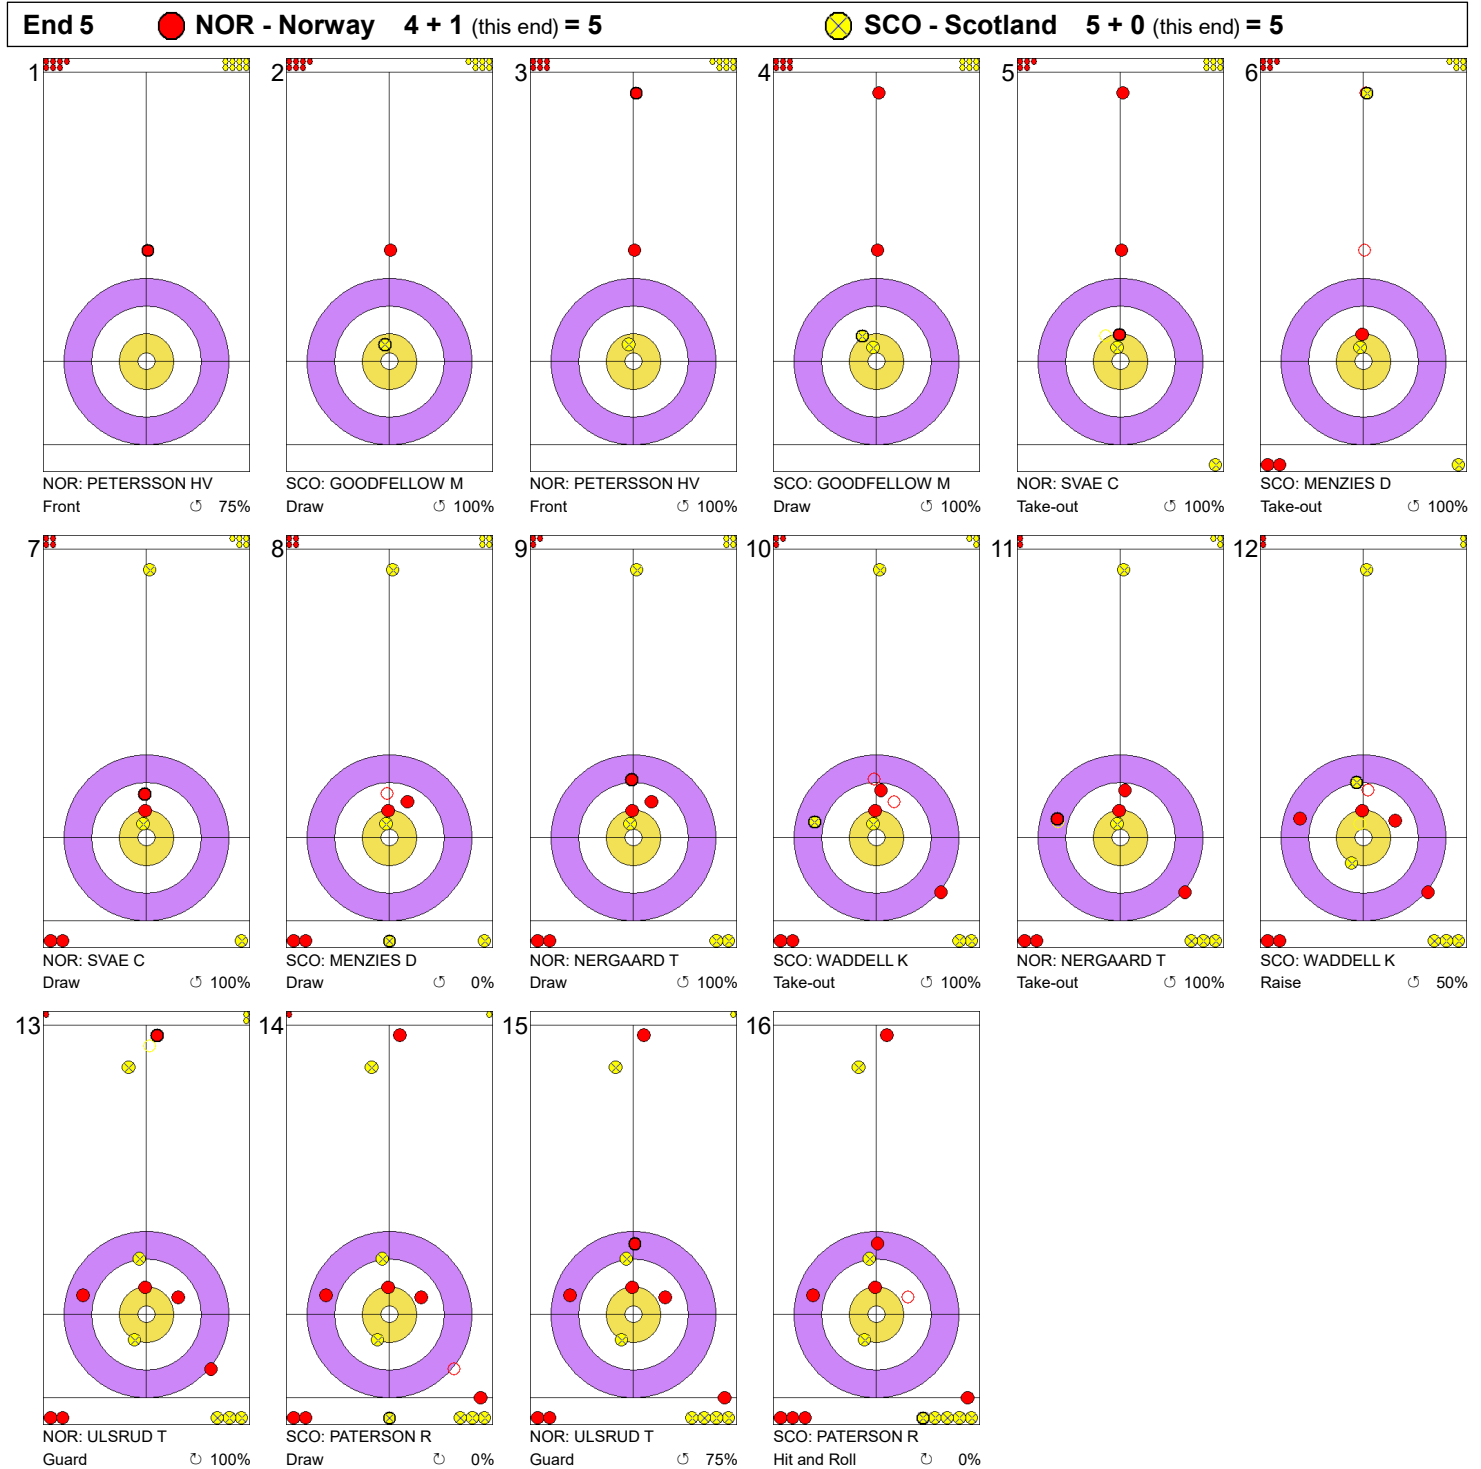

Game - Shot by Shot

Legend:
 ⌚ Clockwise ⌚ Counter-clockwise - Not considered

Game - Shot by Shot

Legend:
 ↻ Clockwise ↺ Counter-clockwise - Not considered

Game - Shot by Shot

Legend:
 ↻ Clockwise ↺ Counter-clockwise - Not considered

Game - Shot by Shot

Legend:

u Clockwise

c Counter-clockwise

- Not considered

Game - Shot by Shot

Legend:
 Clockwise
  Counter-clockwise
 - Not considered

Game - Shot by Shot

Legend:
 Clockwise
 Counter-clockwise
 Not considered

Game - Shot by Shot

Legend:
 ↻ Clockwise ↺ Counter-clockwise - Not considered

Game - Shot by Shot

Legend:
 ⊙ Clockwise ⊖ Counter-clockwise - Not considered