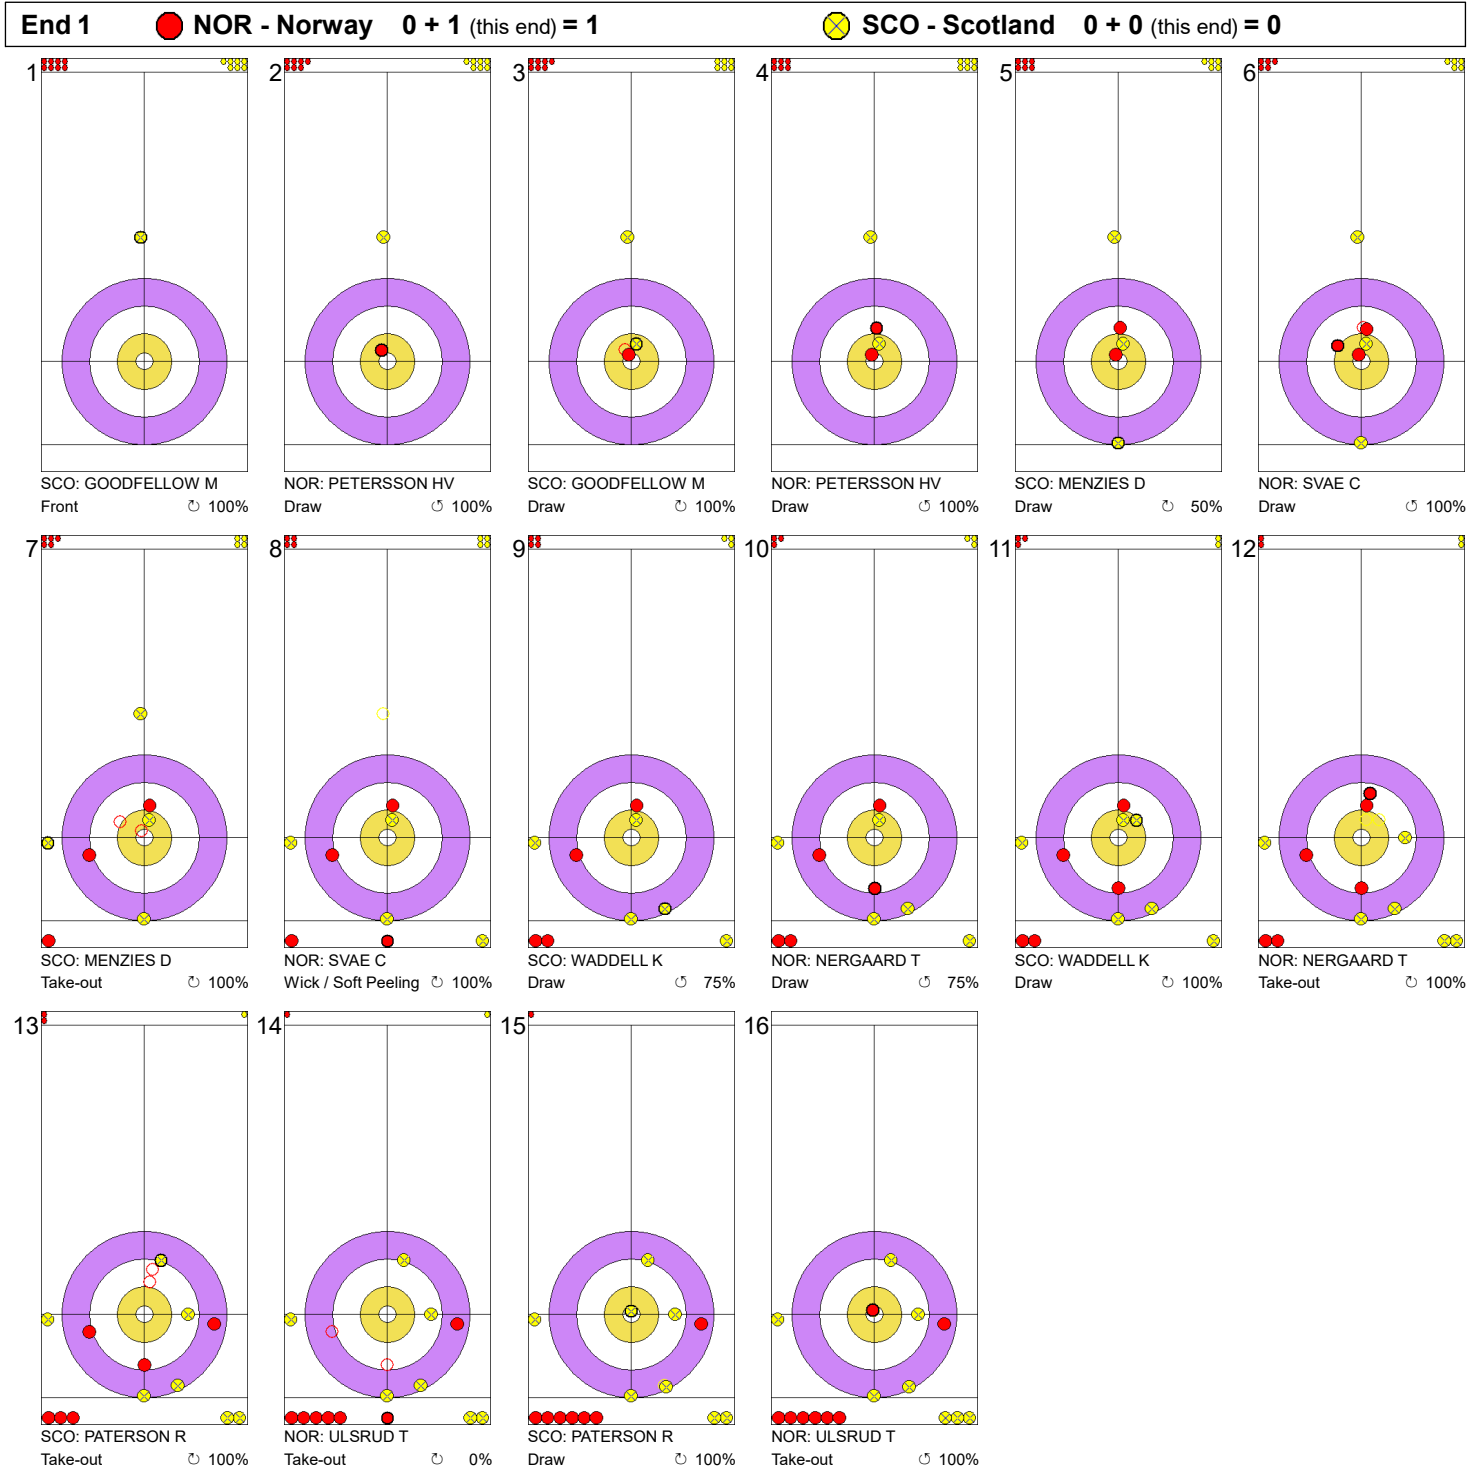

Game - Shot by Shot

Legend:
 ⌚ Clockwise ⌚ Counter-clockwise - Not considered

Game - Shot by Shot

Legend:
 ↻ Clockwise ↺ Counter-clockwise - Not considered

Game - Shot by Shot

Legend:
 ↻ Clockwise ↺ Counter-clockwise - Not considered

Game - Shot by Shot

Legend:

u Clockwise

c Counter-clockwise

- Not considered

Game - Shot by Shot

Legend:
 Clockwise
  Counter-clockwise
 - Not considered

Game - Shot by Shot

Legend:
 Clockwise
 Counter-clockwise
 Not considered

Game - Shot by Shot

Legend:
 ↻ Clockwise ↺ Counter-clockwise - Not considered

Game - Shot by Shot

Legend:
 ⊙ Clockwise ⊖ Counter-clockwise - Not considered