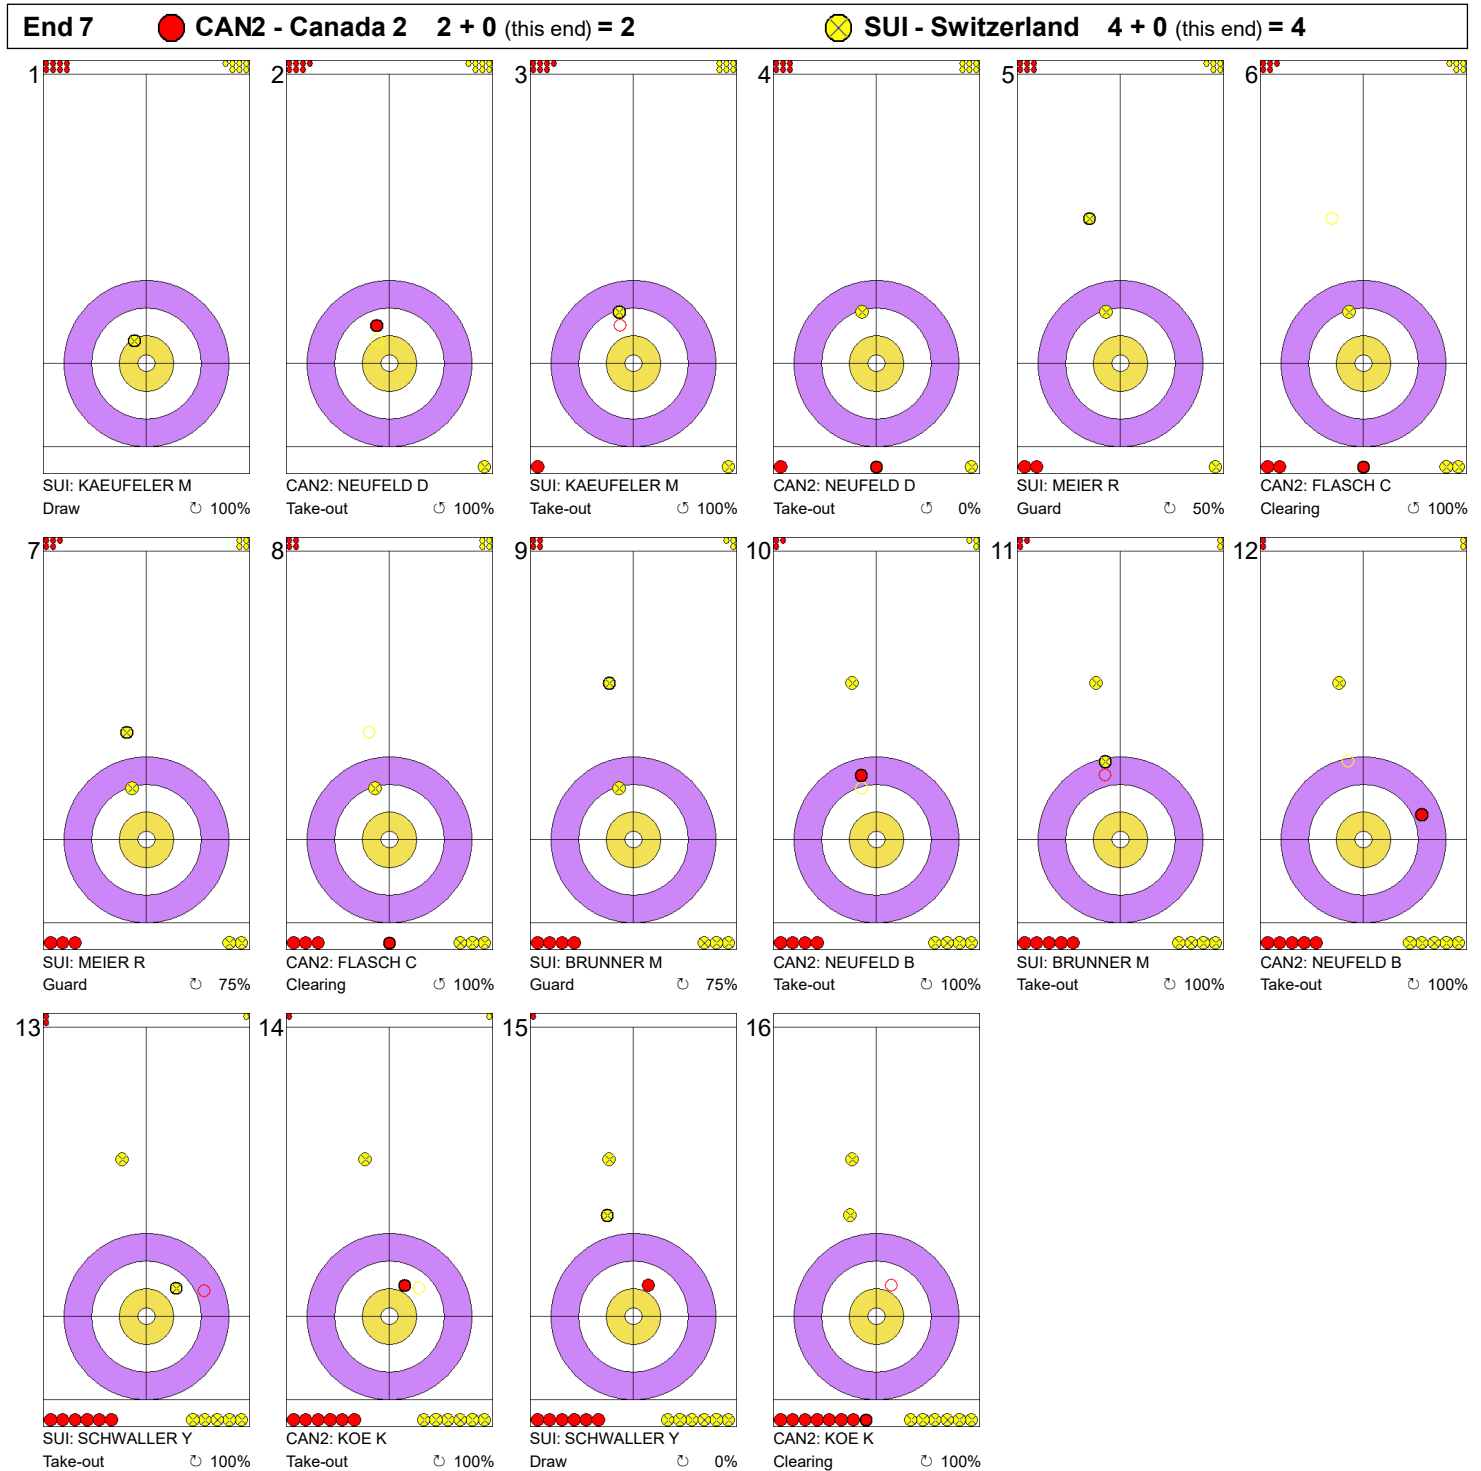

Game - Shot by Shot

Legend:
 Clockwise
  Counter-clockwise
 - Not considered

Game - Shot by Shot

Legend:
 Clockwise
  Counter-clockwise
 - Not considered

Game - Shot by Shot

Legend:
 Clockwise
  Counter-clockwise
 - Not considered

Game - Shot by Shot

Legend:
 Clockwise
  Counter-clockwise
 - Not considered