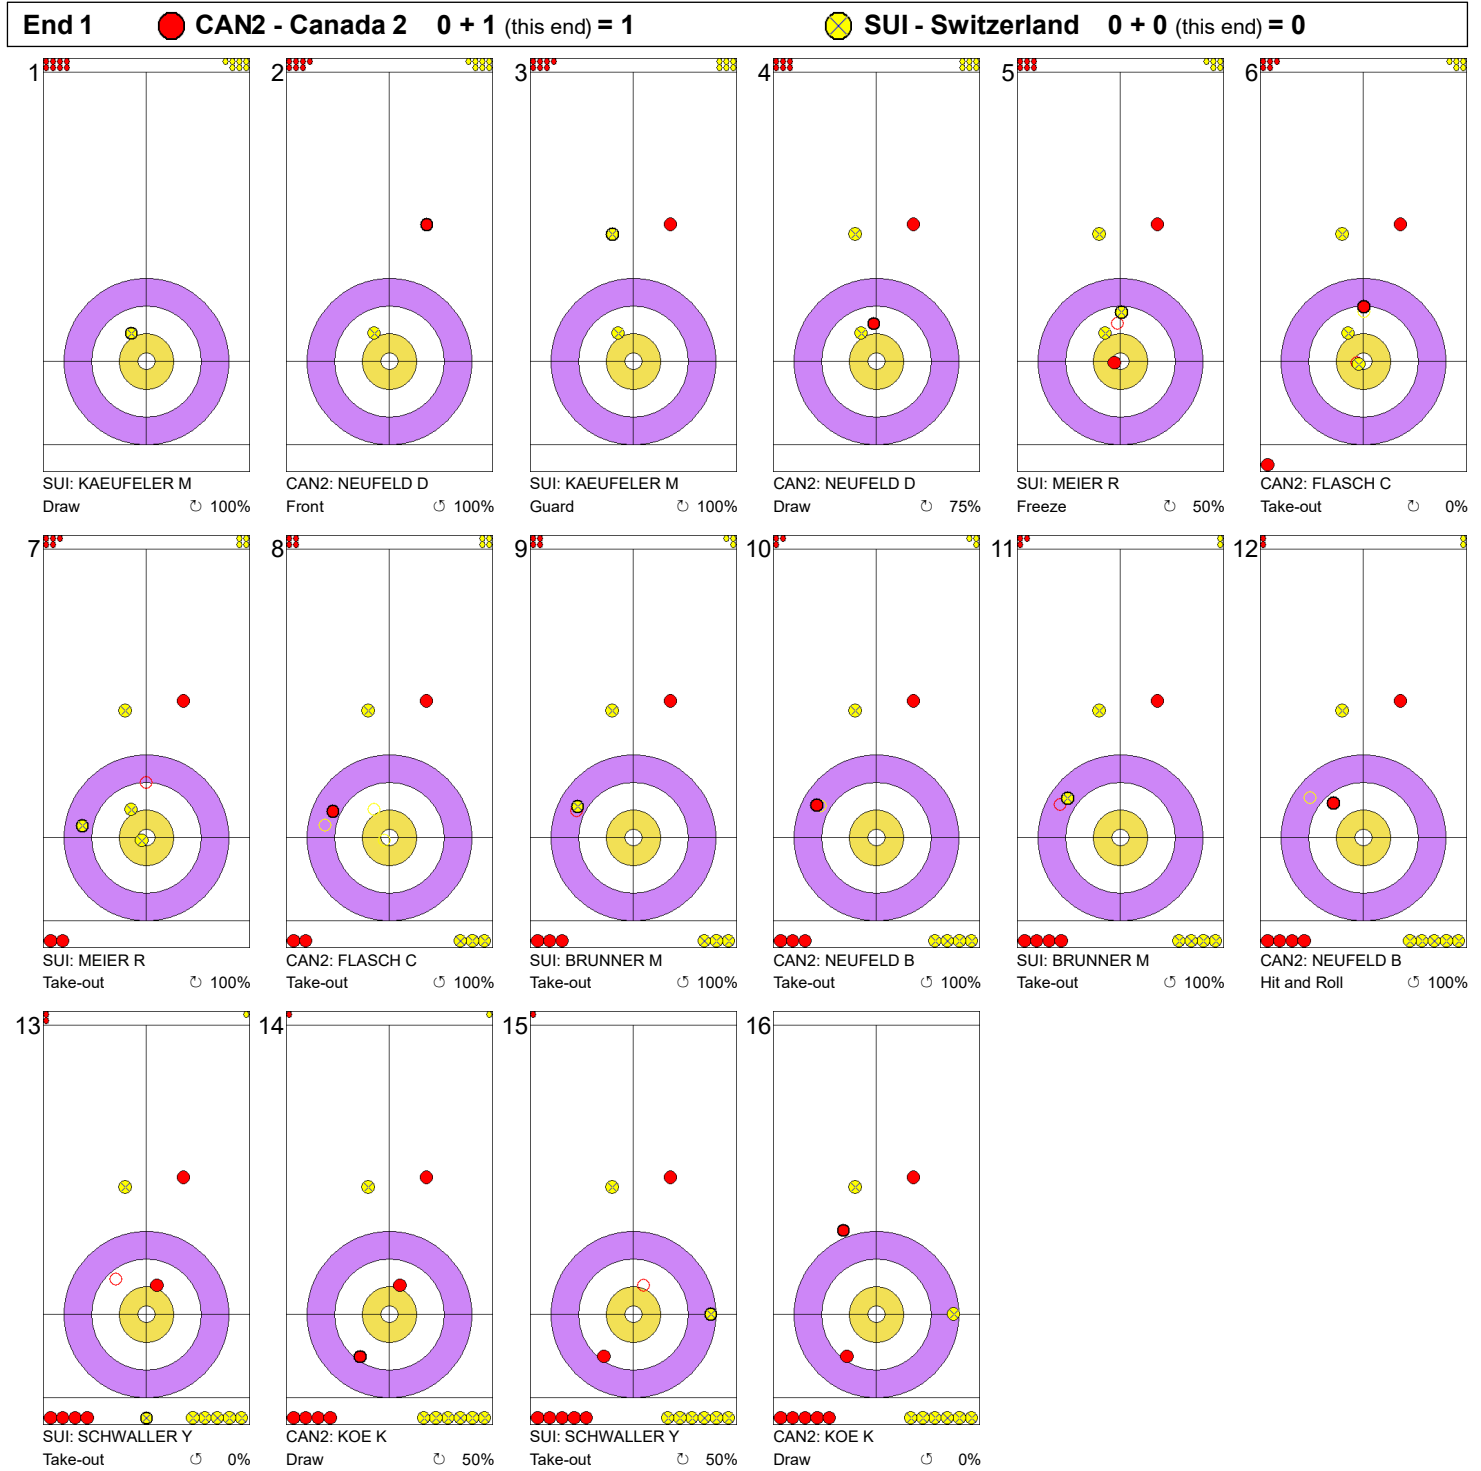

Game - Shot by Shot

Legend:
 Clockwise
  Counter-clockwise
 - Not considered

Game - Shot by Shot

Legend:
 Clockwise
  Counter-clockwise
 - Not considered

Game - Shot by Shot

Legend:
 Clockwise
  Counter-clockwise
 - Not considered

Game - Shot by Shot

Legend:
 Clockwise
  Counter-clockwise
 - Not considered