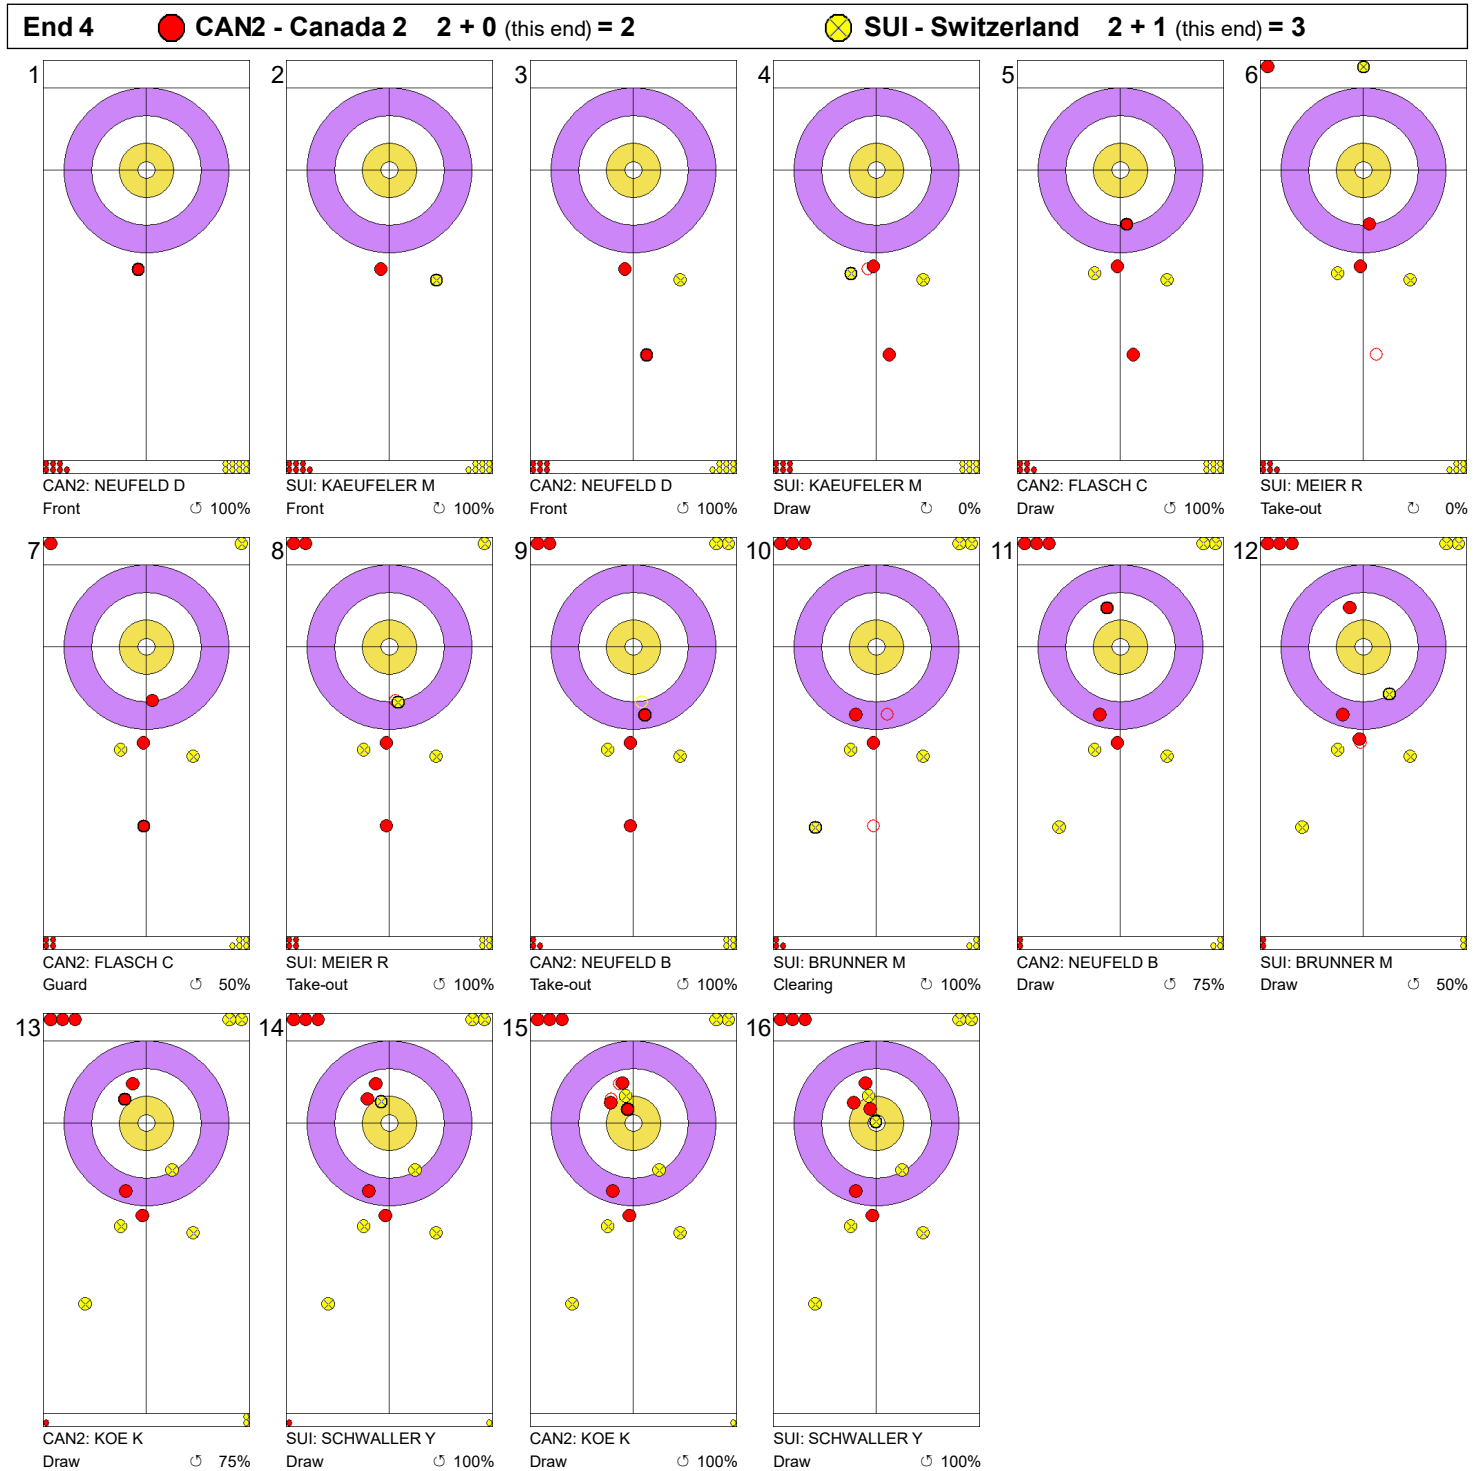

Game - Shot by Shot

Legend:
 Clockwise
  Counter-clockwise
 - Not considered

Game - Shot by Shot

Legend:
 Clockwise
  Counter-clockwise
 - Not considered

Game - Shot by Shot

Legend:
 Clockwise
  Counter-clockwise
 - Not considered

Game - Shot by Shot

Legend:
 Clockwise
  Counter-clockwise
 - Not considered