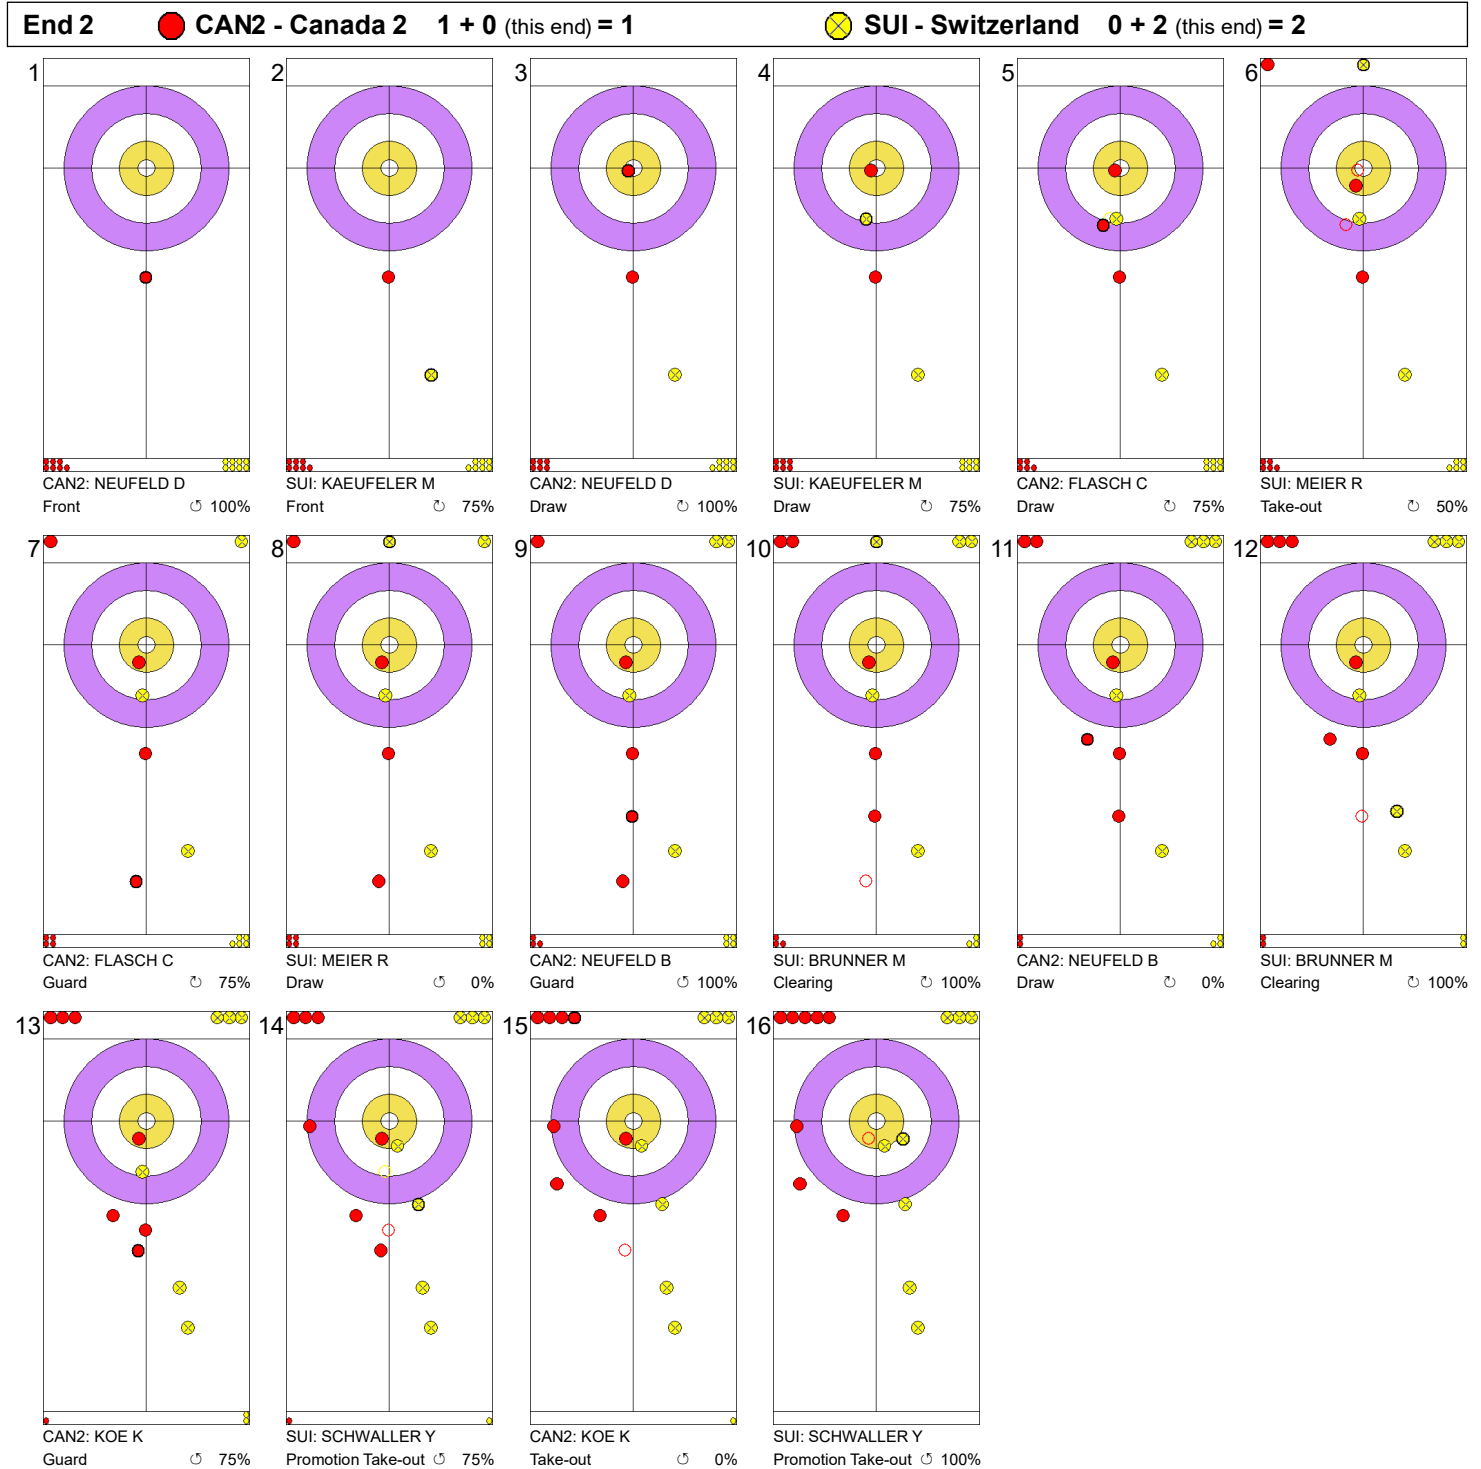

Game - Shot by Shot

Legend:
 Clockwise
  Counter-clockwise
 - Not considered

Game - Shot by Shot

Legend:
 Clockwise
  Counter-clockwise
 - Not considered

Game - Shot by Shot

Legend:
 Clockwise
  Counter-clockwise
 - Not considered

Game - Shot by Shot

Legend:
 Clockwise
  Counter-clockwise
 - Not considered