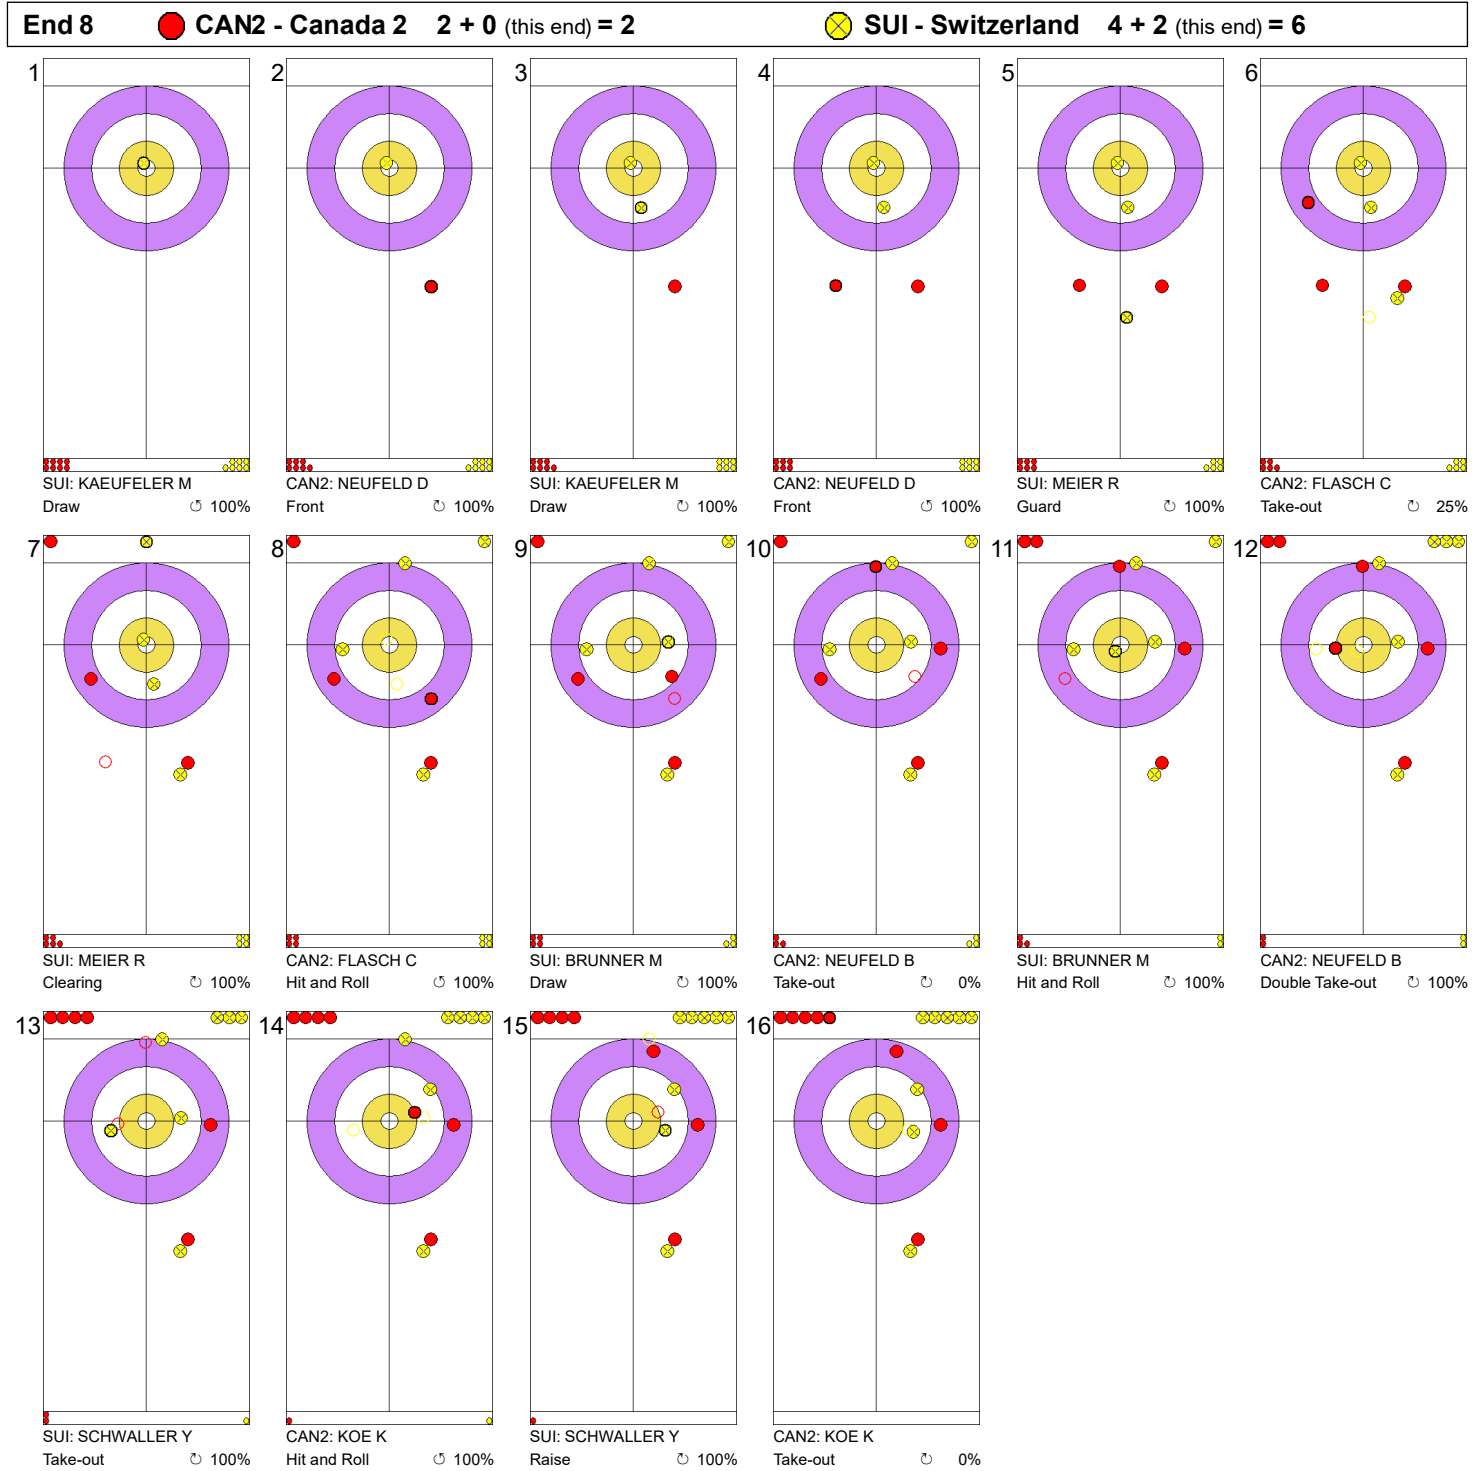

Game - Shot by Shot

Legend:
 Clockwise
  Counter-clockwise
 - Not considered

Game - Shot by Shot

Legend:
 Clockwise
  Counter-clockwise
 - Not considered

Game - Shot by Shot

Legend:
 Clockwise
  Counter-clockwise
 - Not considered

Game - Shot by Shot

Legend:
 Clockwise
  Counter-clockwise
 - Not considered