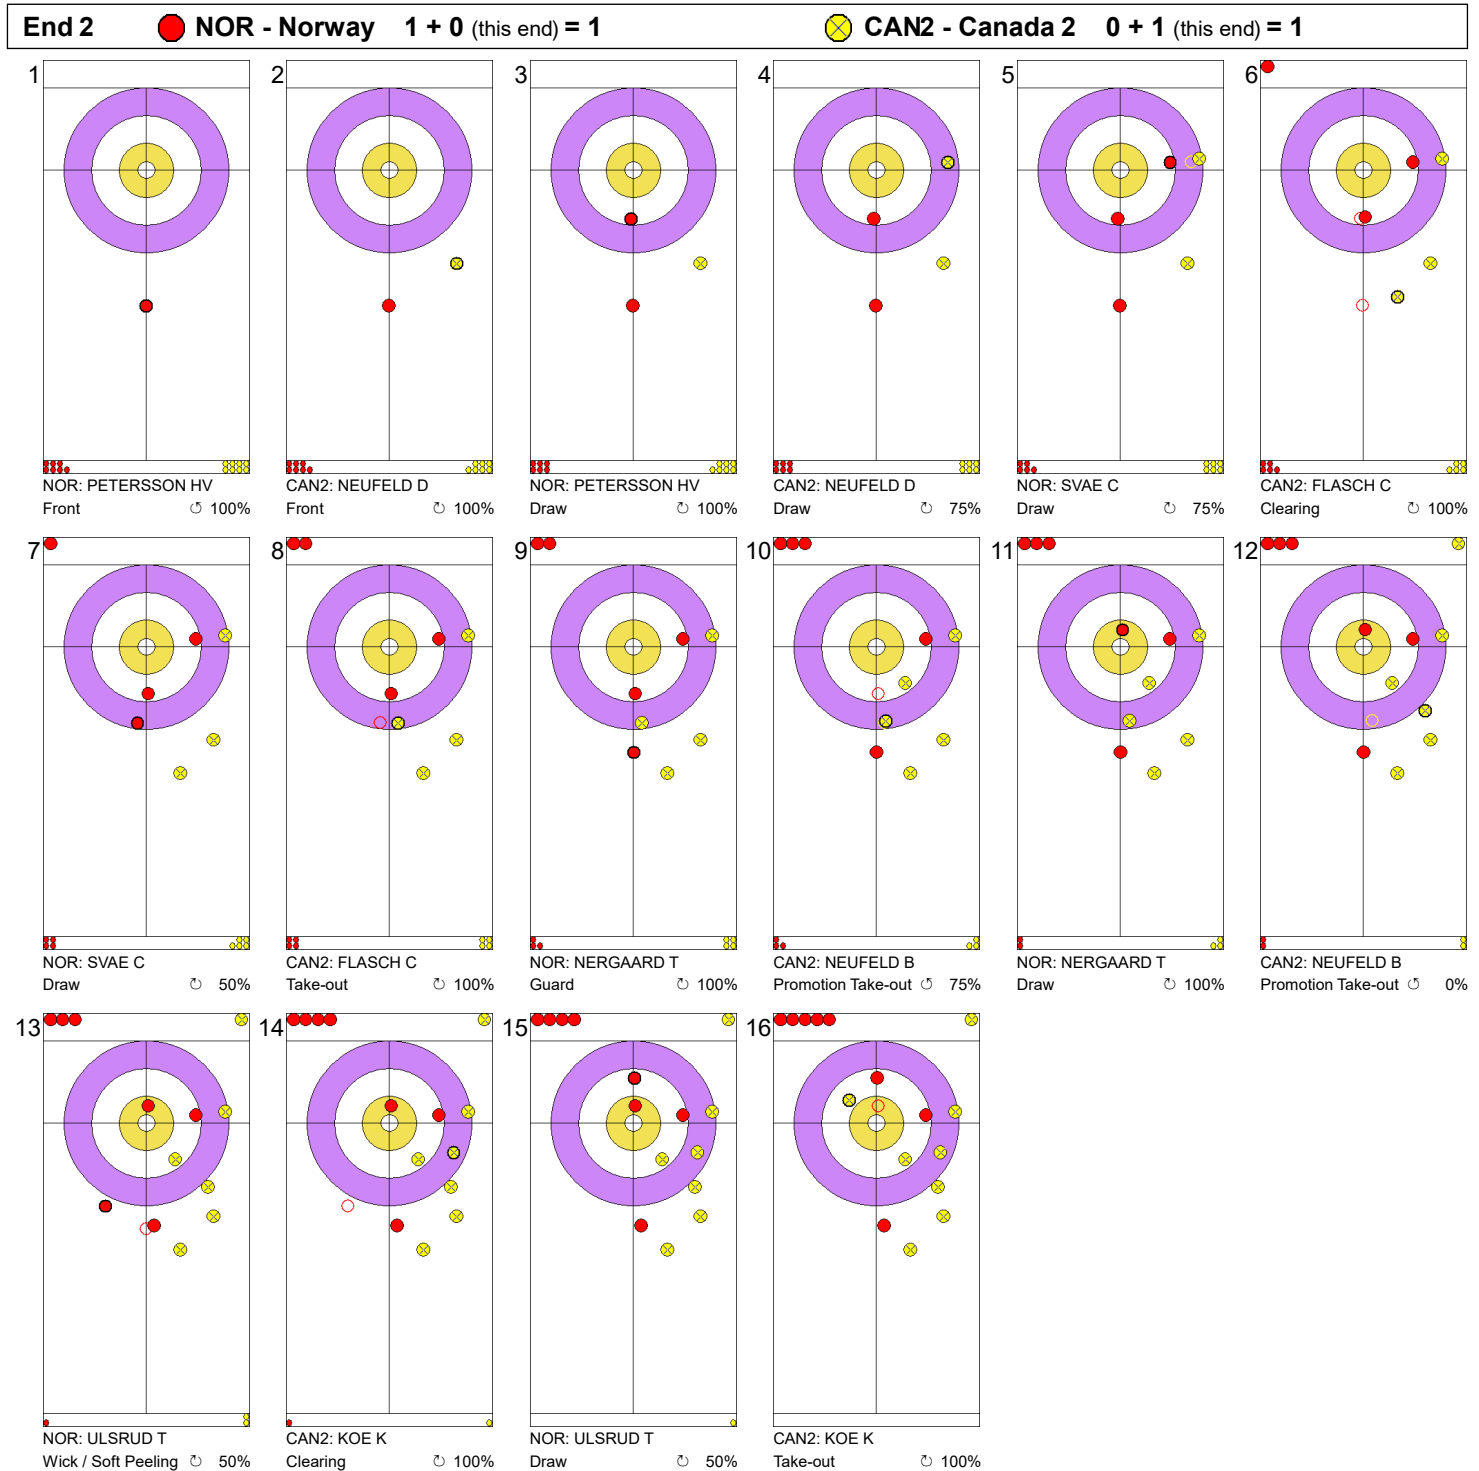

Game - Shot by Shot

Legend:
 ↻ Clockwise ↻ Counter-clockwise - Not considered

Game - Shot by Shot

Legend:
 ⌚ Clockwise ⌚ Counter-clockwise - Not considered

Game - Shot by Shot

Legend:
 ⌚ Clockwise ⌚ Counter-clockwise - Not considered

Game - Shot by Shot

Legend:
 Clockwise
  Counter-clockwise
 - Not considered

Game - Shot by Shot

Legend:
 Clockwise
  Counter-clockwise
 - Not considered

Game - Shot by Shot

Legend:
 ↻ Clockwise ↺ Counter-clockwise - Not considered

Game - Shot by Shot

Legend:
 ↻ Clockwise ↺ Counter-clockwise - Not considered