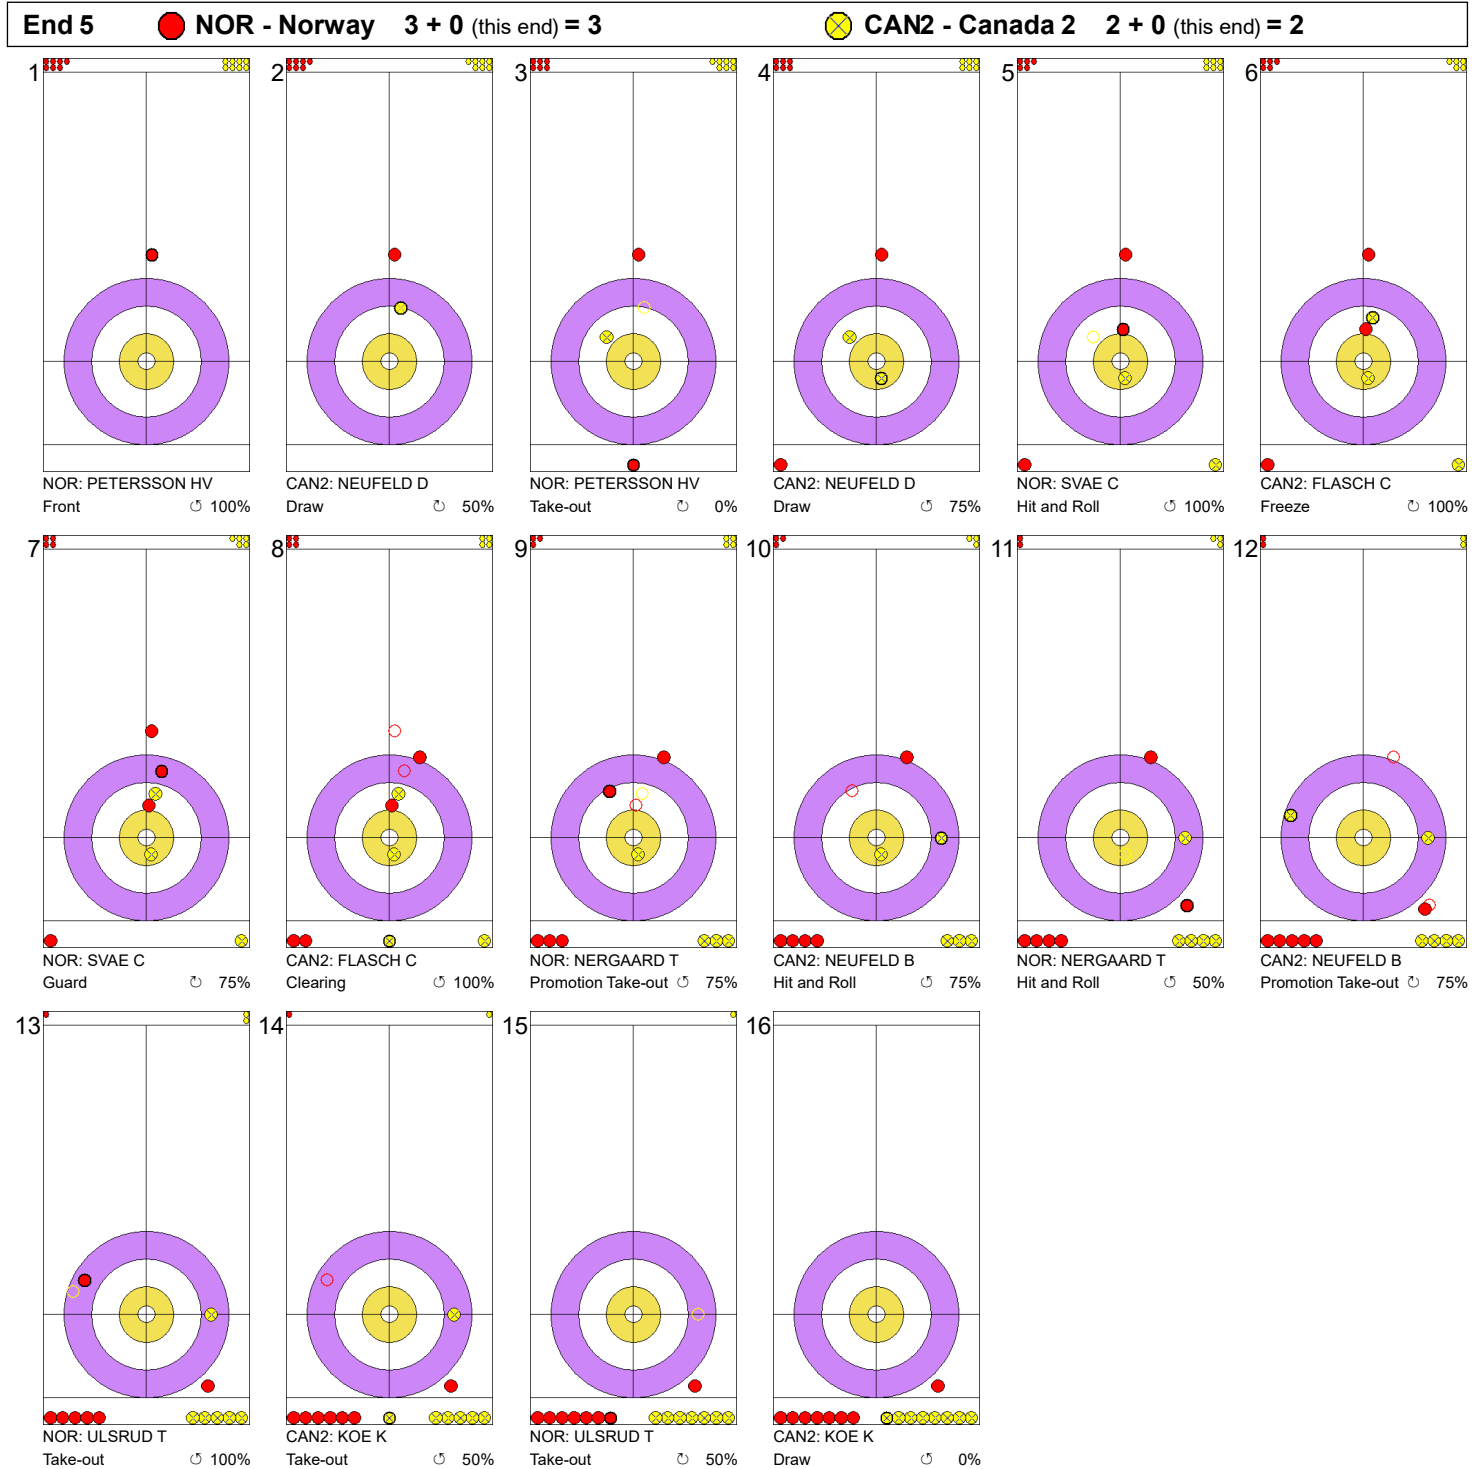

Game - Shot by Shot

Legend:
 ↻ Clockwise ↻ Counter-clockwise - Not considered

Game - Shot by Shot

Legend:
 ⌚ Clockwise ⌚ Counter-clockwise - Not considered

Game - Shot by Shot

Legend:
 ⌚ Clockwise ⌚ Counter-clockwise - Not considered

Game - Shot by Shot

Legend:
 Clockwise
  Counter-clockwise
 - Not considered

Game - Shot by Shot

Legend:
 Clockwise
  Counter-clockwise
 - Not considered

Game - Shot by Shot

Legend:
 ↻ Clockwise ↺ Counter-clockwise - Not considered

Game - Shot by Shot

Legend:
 ↻ Clockwise ↺ Counter-clockwise - Not considered