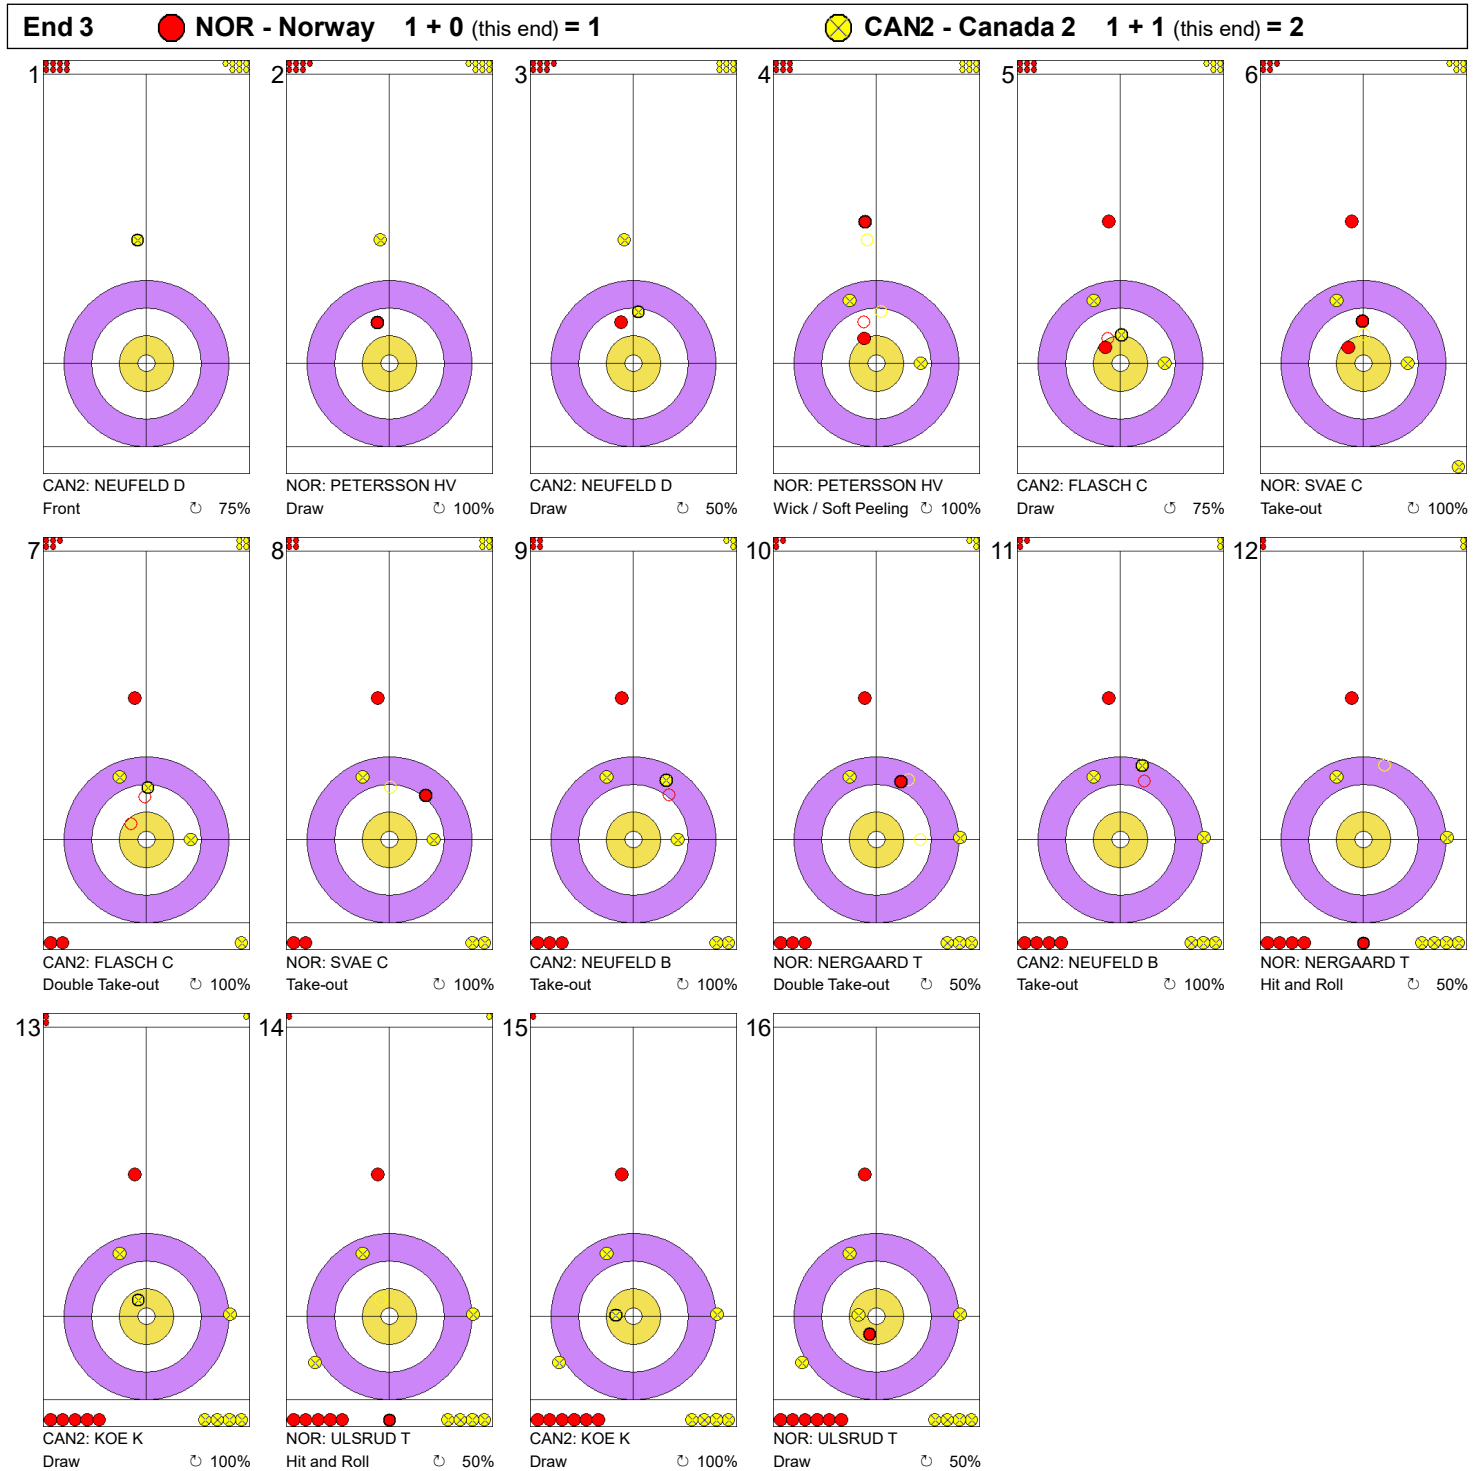

Game - Shot by Shot

Legend:
 ↻ Clockwise ↻ Counter-clockwise - Not considered

Game - Shot by Shot

Legend:
 ⌚ Clockwise ⌚ Counter-clockwise - Not considered

Game - Shot by Shot

Legend:
 ⌚ Clockwise ⌚ Counter-clockwise - Not considered

Game - Shot by Shot

Legend:
 Clockwise
  Counter-clockwise
 - Not considered

Game - Shot by Shot

Legend:
 Clockwise
  Counter-clockwise
 - Not considered

Game - Shot by Shot

Legend:
 ↻ Clockwise ↺ Counter-clockwise - Not considered

Game - Shot by Shot

Legend:
 ↻ Clockwise ↺ Counter-clockwise - Not considered