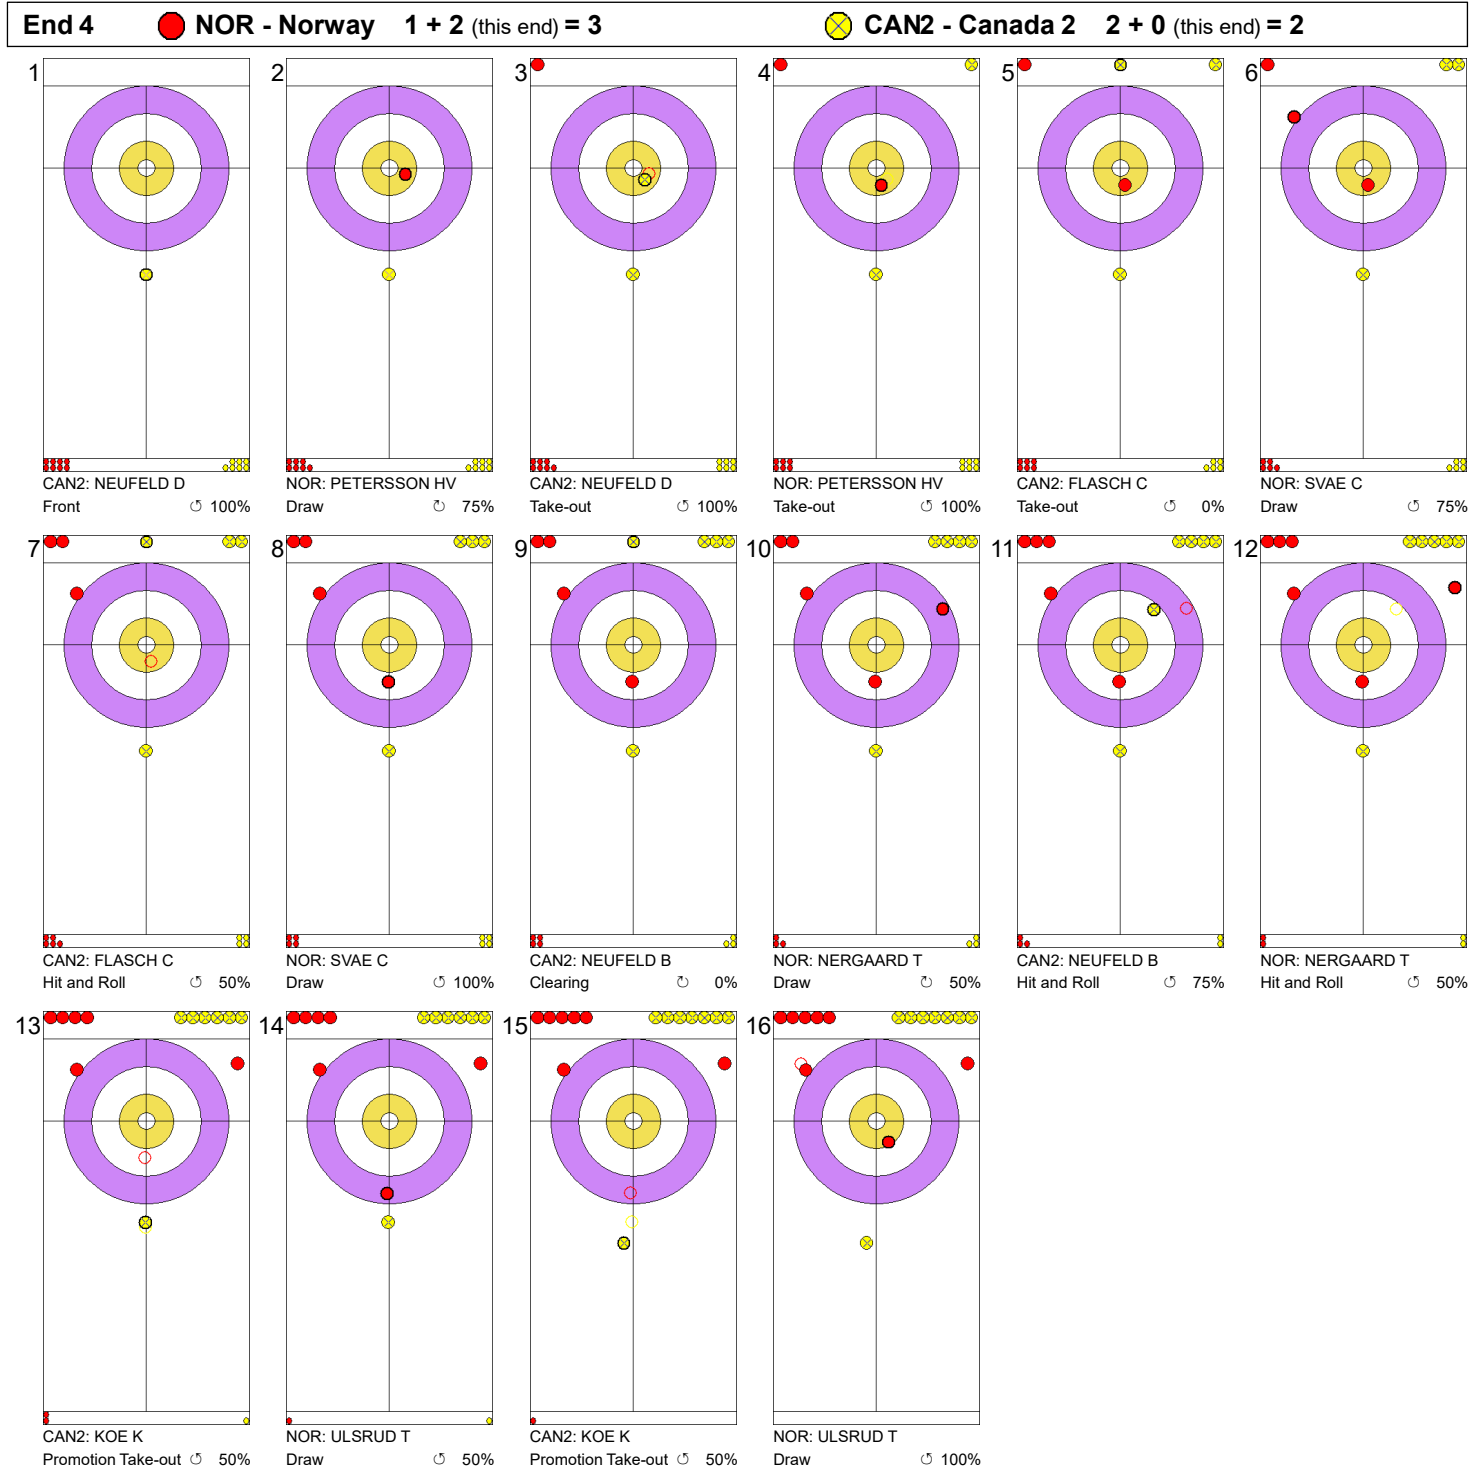

Game - Shot by Shot

Legend:
 ↻ Clockwise ↻ Counter-clockwise - Not considered

Game - Shot by Shot

Legend:
 ⌚ Clockwise ⌚ Counter-clockwise - Not considered

Game - Shot by Shot

Legend:
 ⌚ Clockwise ⌚ Counter-clockwise - Not considered

Game - Shot by Shot

Legend:
 Clockwise
  Counter-clockwise
 - Not considered

Game - Shot by Shot

Legend:
 Clockwise
  Counter-clockwise
 - Not considered

Game - Shot by Shot

Legend:
 ↻ Clockwise ↺ Counter-clockwise - Not considered

Game - Shot by Shot

Legend:
 ↻ Clockwise ↺ Counter-clockwise - Not considered