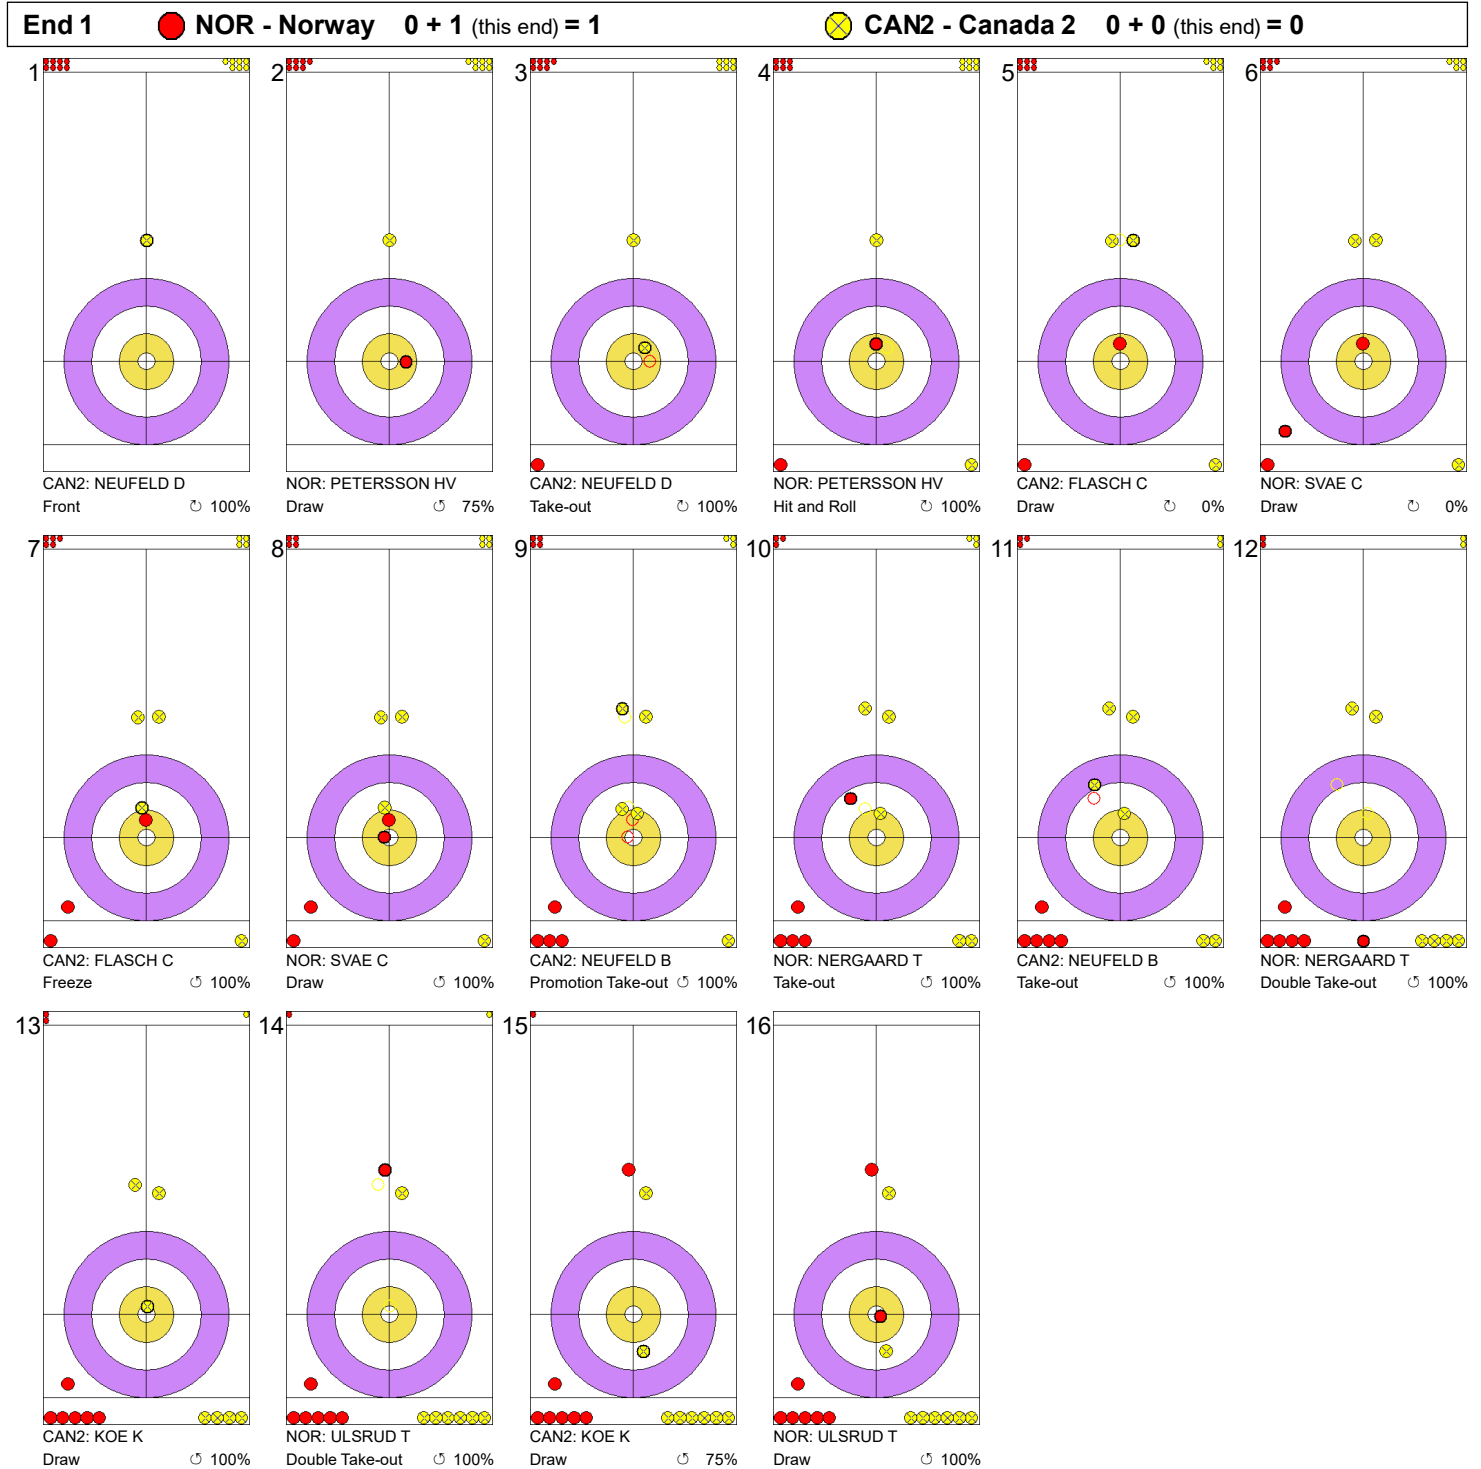

Game - Shot by Shot

Legend:
 ↻ Clockwise ↻ Counter-clockwise - Not considered

Game - Shot by Shot

Legend:
 ⌚ Clockwise ⌚ Counter-clockwise - Not considered

Game - Shot by Shot

Legend:
 ⌚ Clockwise ⌚ Counter-clockwise - Not considered

Game - Shot by Shot

Legend:
 Clockwise
  Counter-clockwise
 - Not considered

Game - Shot by Shot

Legend:
 Clockwise
  Counter-clockwise
 - Not considered

Game - Shot by Shot

Legend:
 ↻ Clockwise ↺ Counter-clockwise - Not considered

Game - Shot by Shot

Legend:
 ↻ Clockwise ↺ Counter-clockwise - Not considered