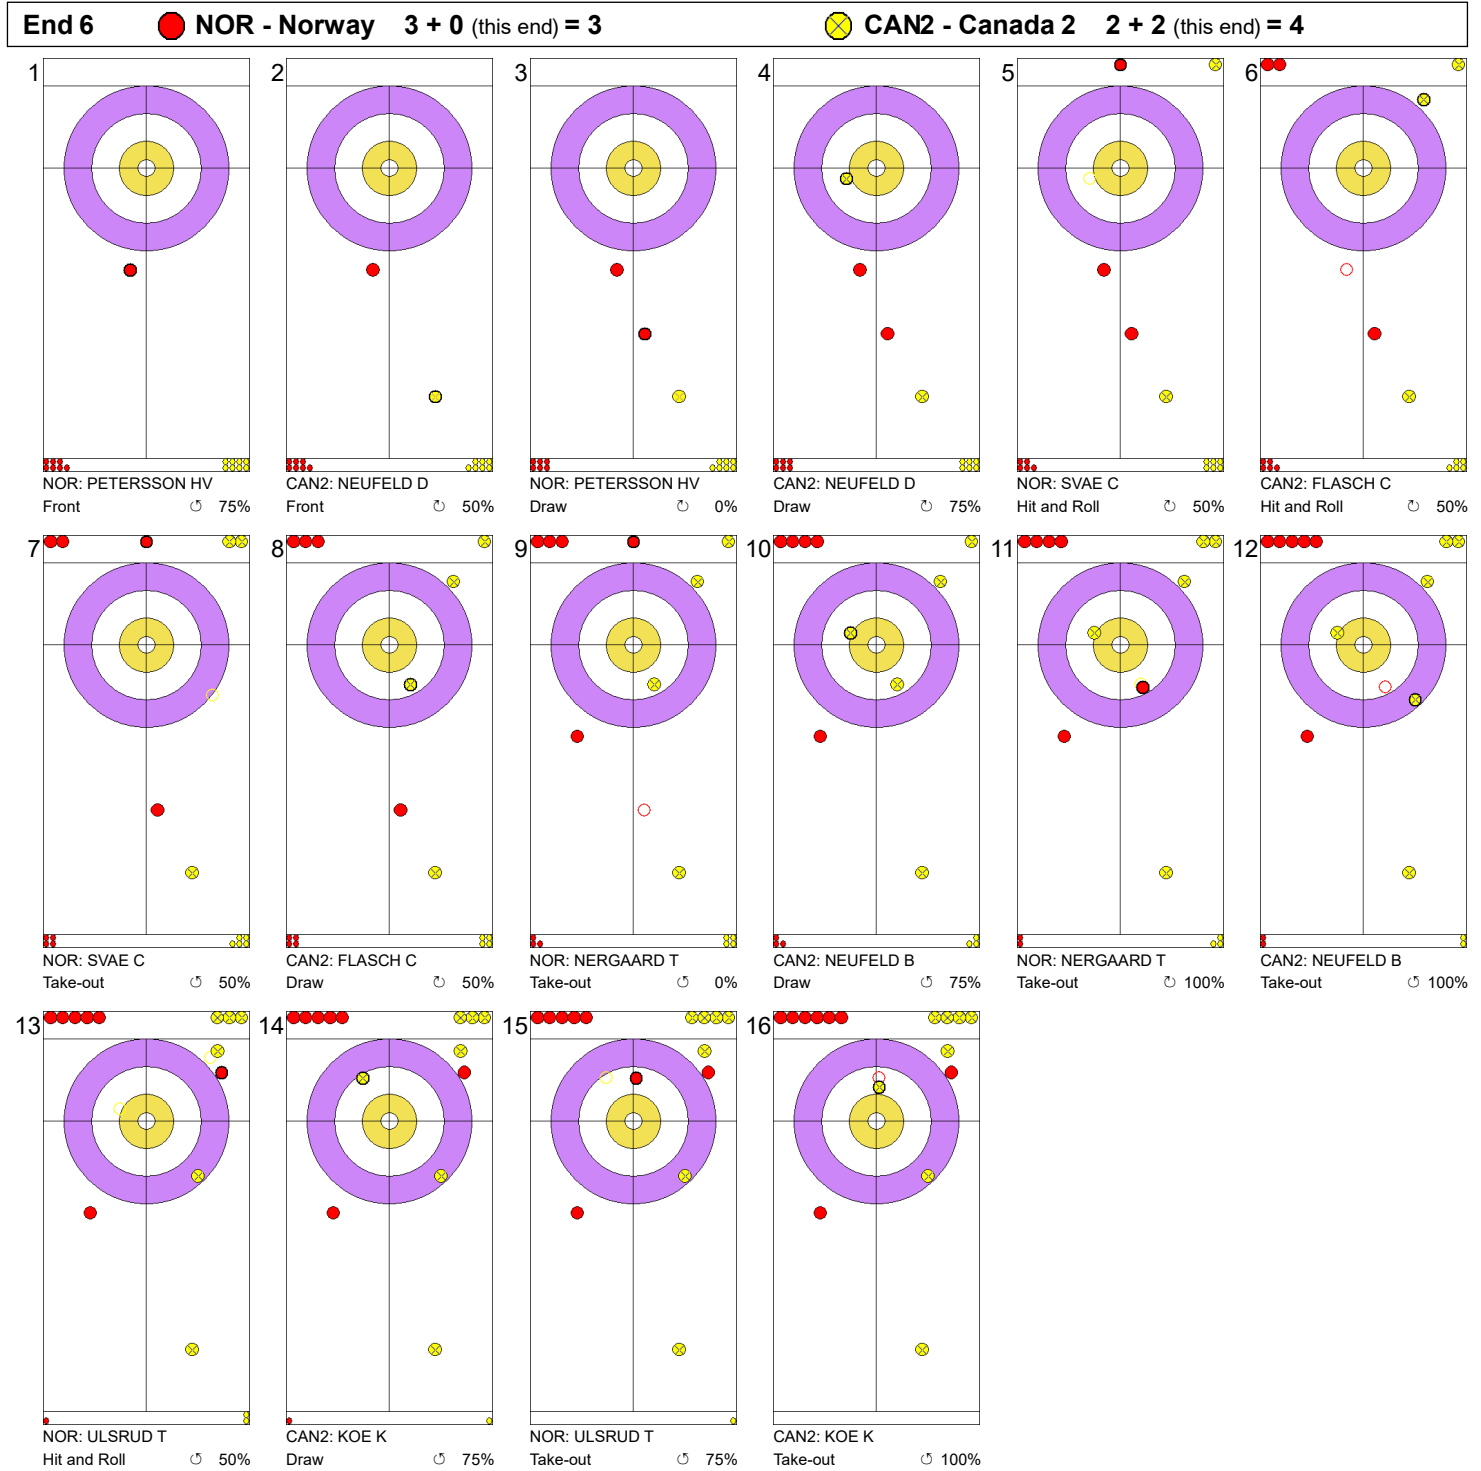

Game - Shot by Shot

Legend:
 ↻ Clockwise ↻ Counter-clockwise - Not considered

Game - Shot by Shot

Legend:
 ⌚ Clockwise ⌚ Counter-clockwise - Not considered

Game - Shot by Shot

Legend:
 ⌚ Clockwise ⌚ Counter-clockwise - Not considered

Game - Shot by Shot

Legend:
 Clockwise
  Counter-clockwise
 - Not considered

Game - Shot by Shot

Legend:
 Clockwise
  Counter-clockwise
 - Not considered

Game - Shot by Shot

Legend:
 ↻ Clockwise ↺ Counter-clockwise - Not considered

Game - Shot by Shot

Legend:
 ↻ Clockwise ↺ Counter-clockwise - Not considered