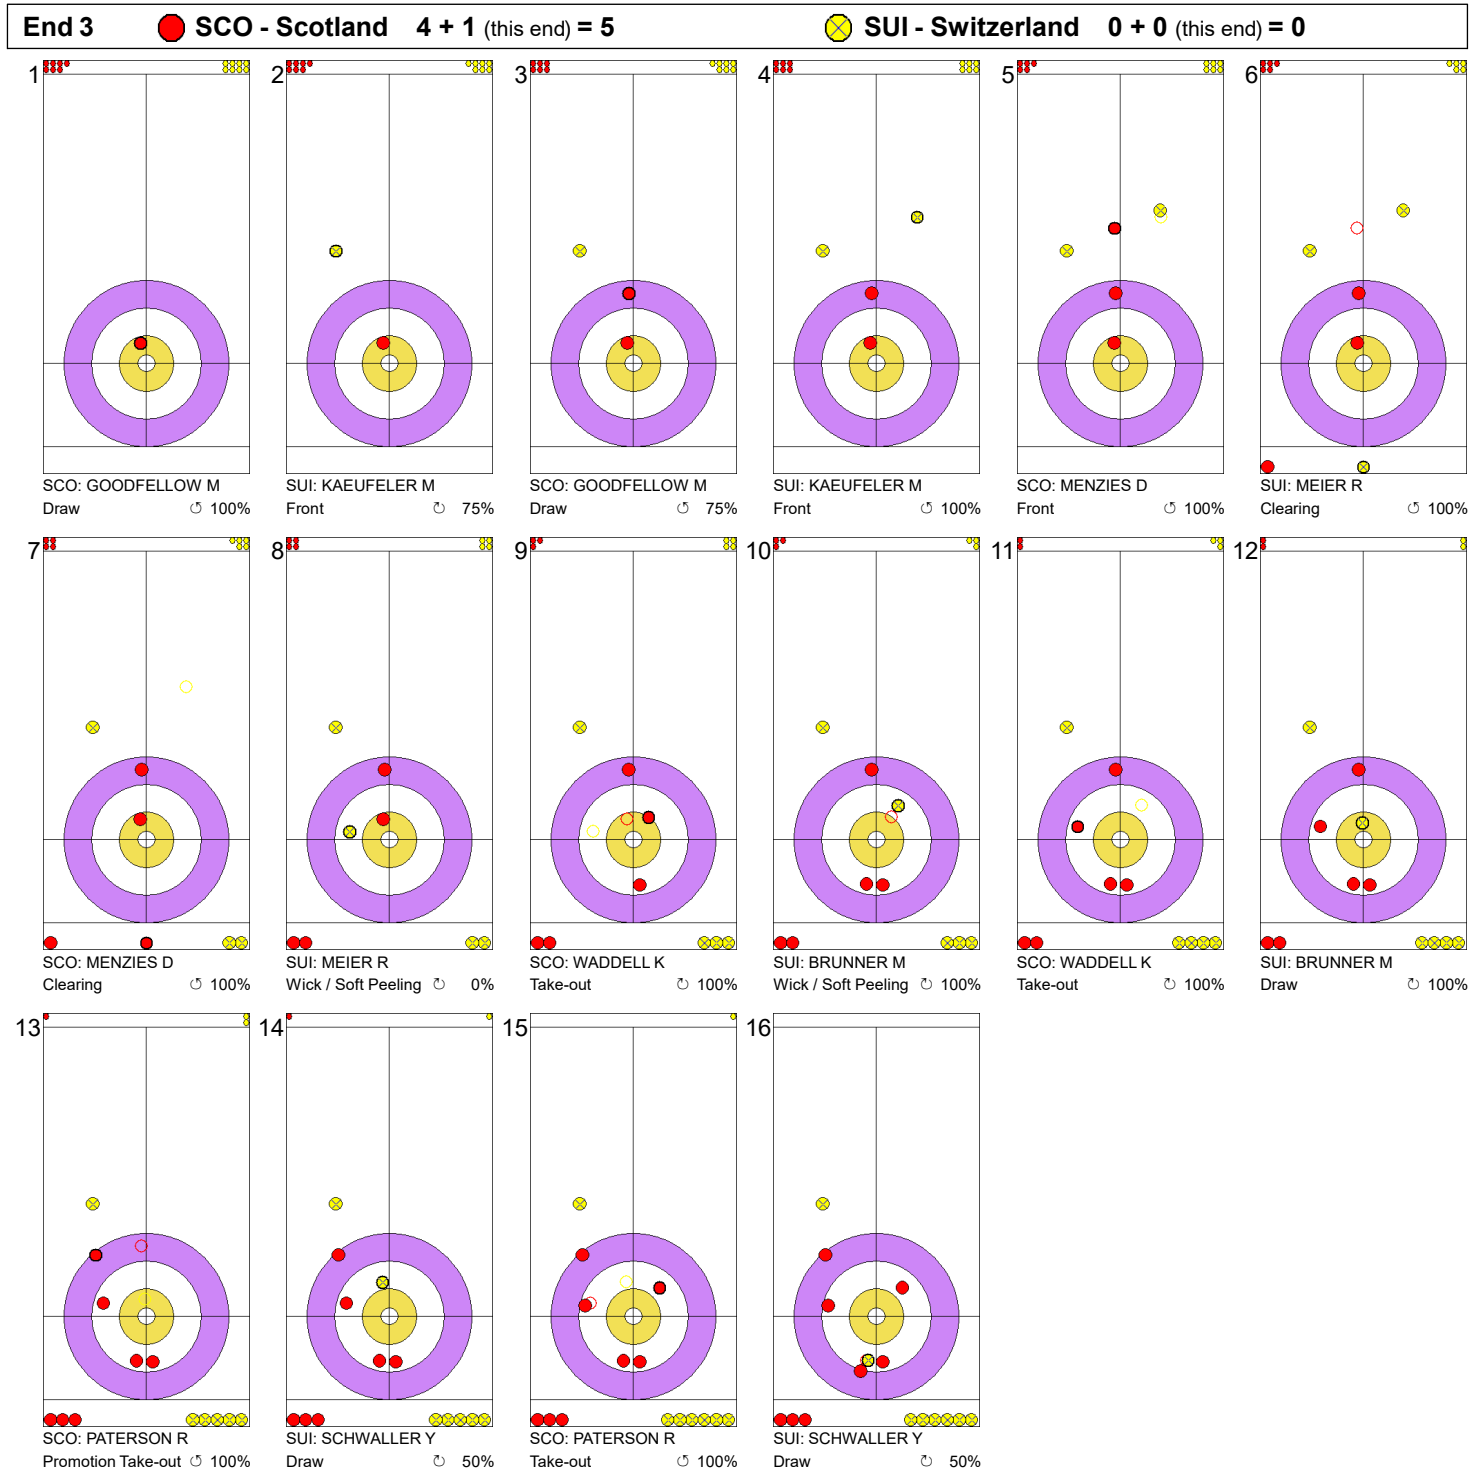

Game - Shot by Shot

Legend:
 Clockwise
  Counter-clockwise
 - Not considered

Game - Shot by Shot

Legend:
 ⌚ Clockwise ⌚ Counter-clockwise - Not considered

Game - Shot by Shot

Legend:
 Clockwise
  Counter-clockwise
 - Not considered

Game - Shot by Shot

Legend:
 Clockwise
  Counter-clockwise
 - Not considered

Game - Shot by Shot

Legend:
 Clockwise
  Counter-clockwise
 - Not considered

Game - Shot by Shot

Legend:
 Clockwise
  Counter-clockwise
 - Not considered