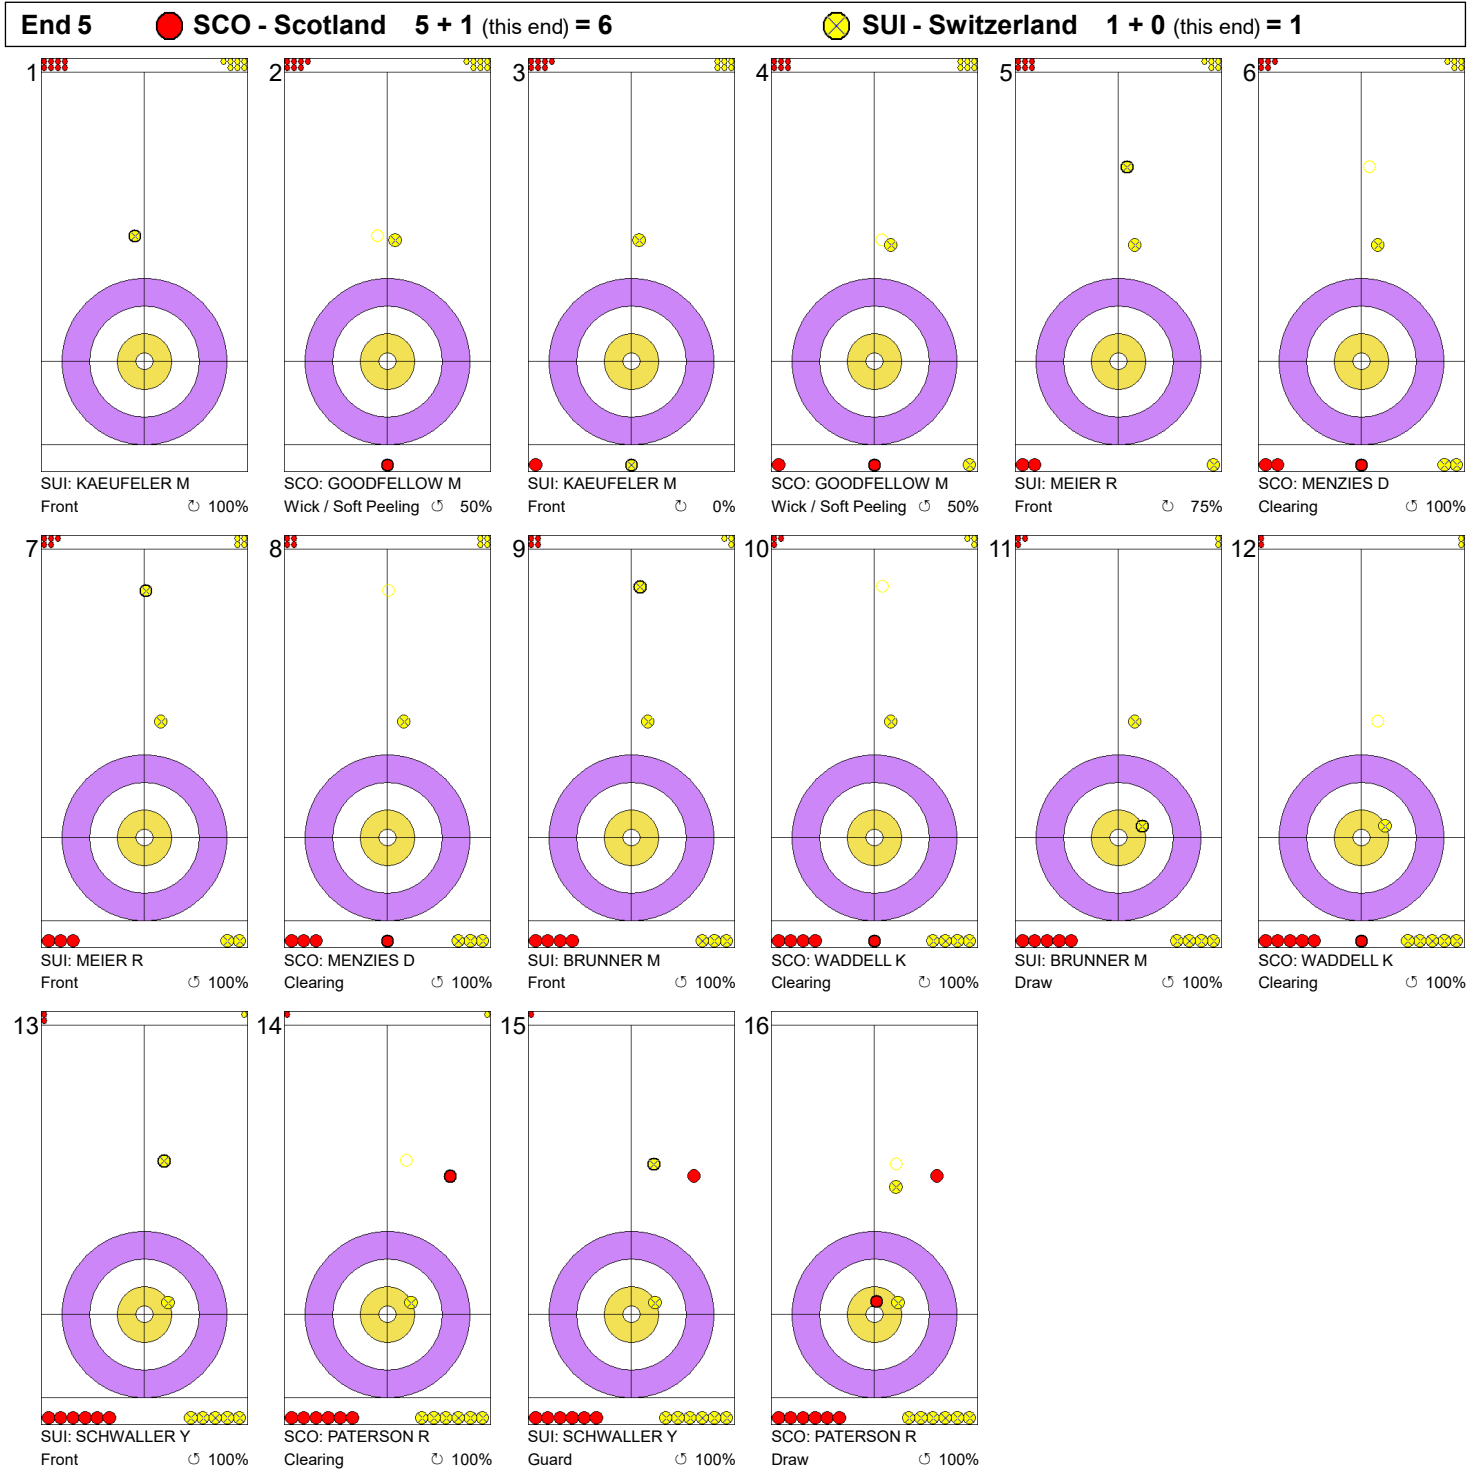

Game - Shot by Shot

Legend:
 Clockwise
  Counter-clockwise
 - Not considered

Game - Shot by Shot

Legend:
 ⌚ Clockwise ⌚ Counter-clockwise - Not considered

Game - Shot by Shot

Legend:
 Clockwise
  Counter-clockwise
 - Not considered

Game - Shot by Shot

Legend:
 Clockwise
  Counter-clockwise
 - Not considered

Game - Shot by Shot

Legend:
 Clockwise
  Counter-clockwise
 - Not considered

Game - Shot by Shot

Legend:
 Clockwise
  Counter-clockwise
 - Not considered