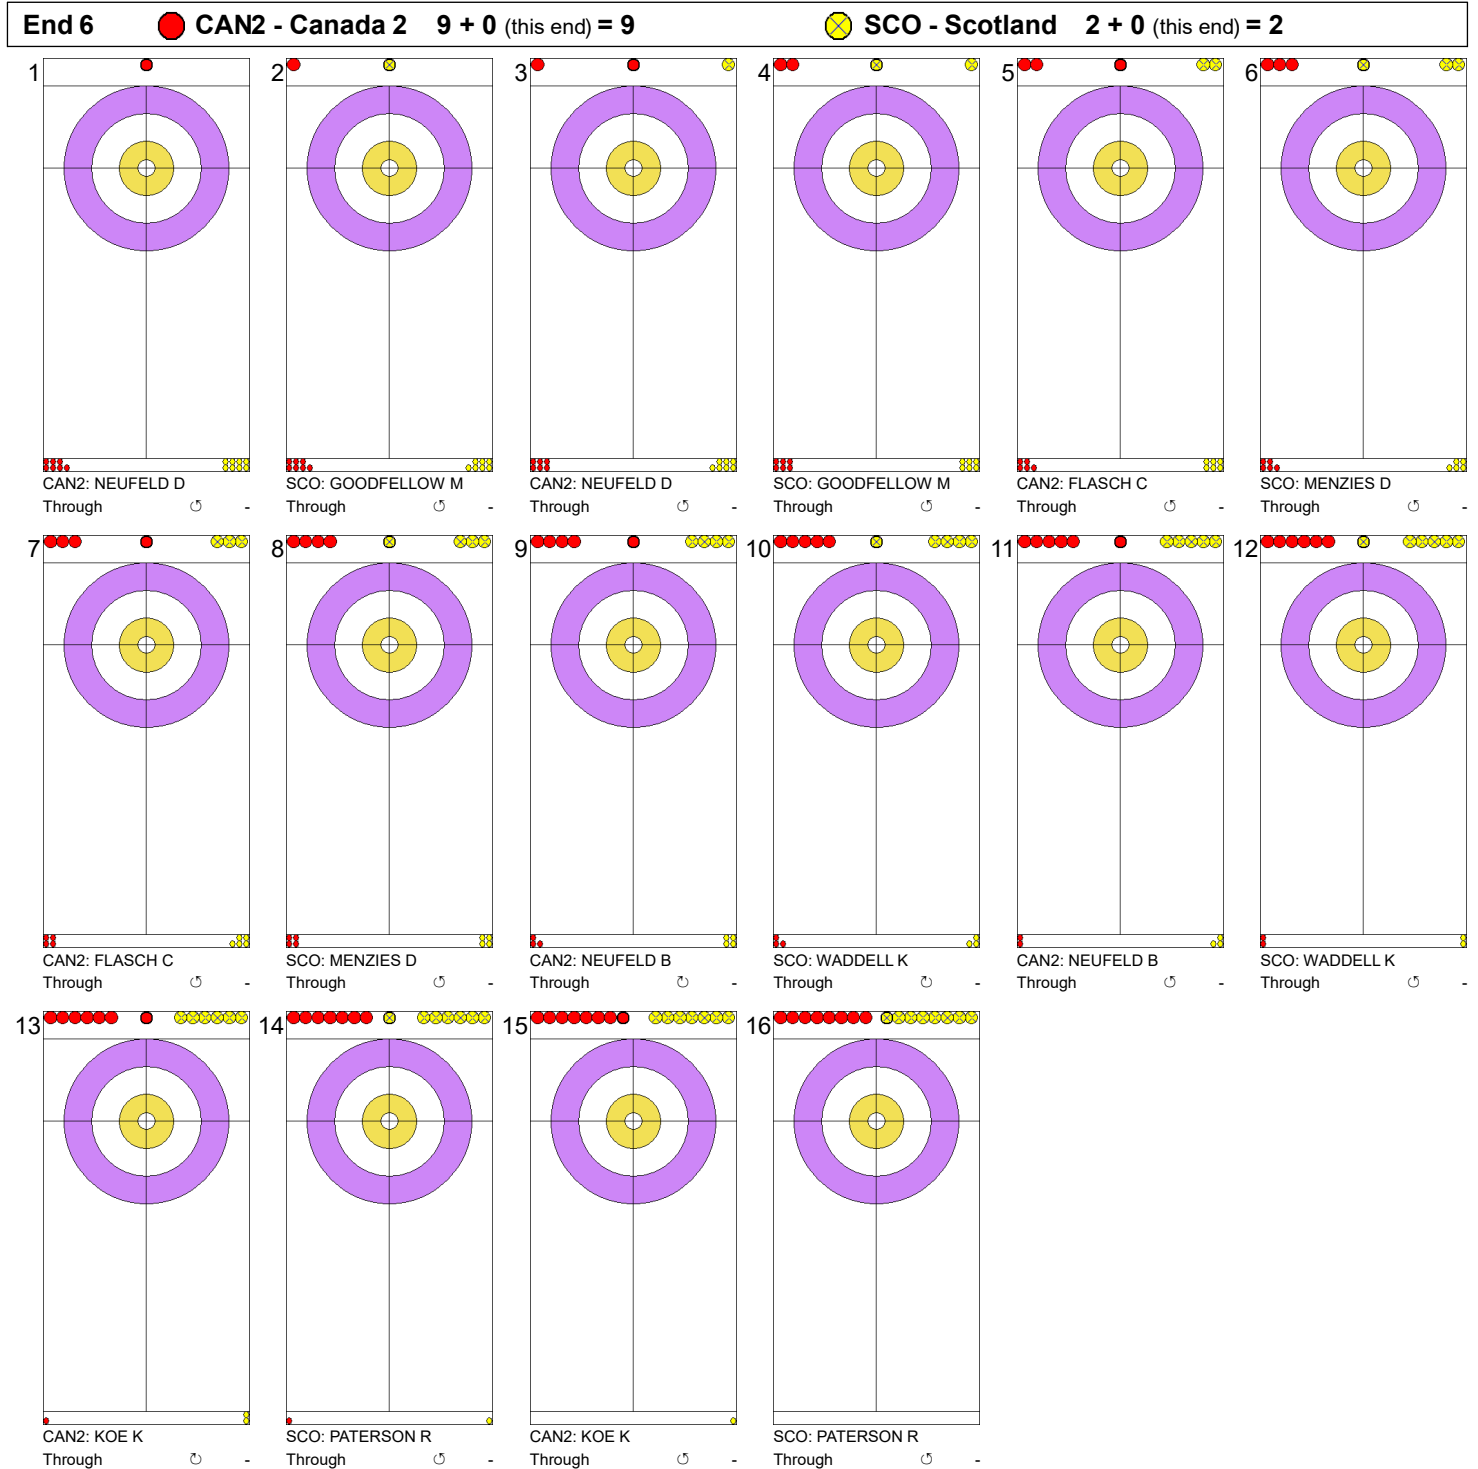

Game - Shot by Shot

Legend:
 ↻ Clockwise ↻ Counter-clockwise - Not considered

Game - Shot by Shot

Legend:
 Clockwise
  Counter-clockwise
 - Not considered

Game - Shot by Shot

Legend:
 Clockwise
 Counter-clockwise
 - Not considered

Game - Shot by Shot

Legend:
 ↻ Clockwise ↺ Counter-clockwise - Not considered

Game - Shot by Shot

Legend:
 Clockwise
  Counter-clockwise
 - Not considered

Game - Shot by Shot

Legend:
 Clockwise
  Counter-clockwise
 - Not considered