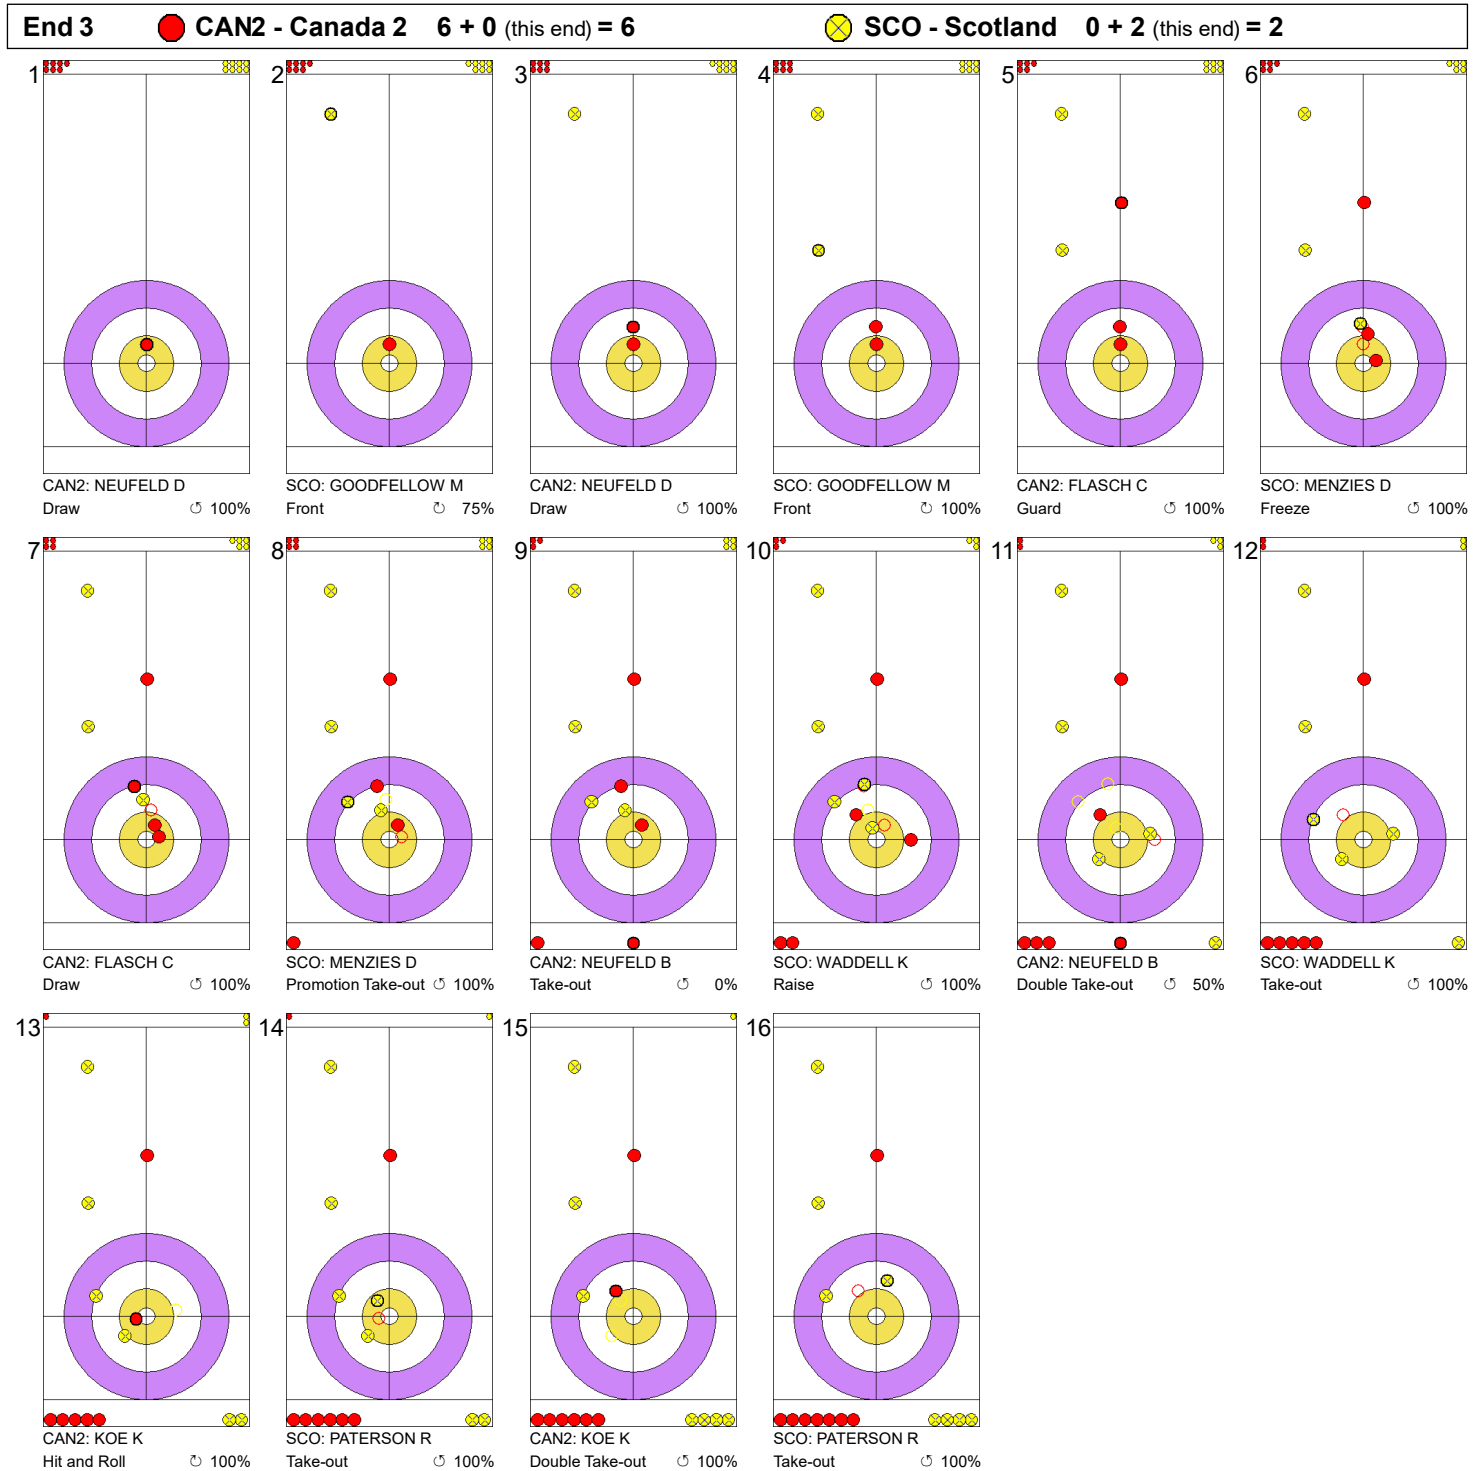

Game - Shot by Shot

Legend:
 ↻ Clockwise ↻ Counter-clockwise - Not considered

Game - Shot by Shot

Legend:
 Clockwise
  Counter-clockwise
 - Not considered

Game - Shot by Shot

Legend:
 Clockwise
 Counter-clockwise
 - Not considered

Game - Shot by Shot

Legend:
 ↻ Clockwise ↺ Counter-clockwise - Not considered

Game - Shot by Shot

Legend:
 Clockwise
  Counter-clockwise
 - Not considered

Game - Shot by Shot

Legend:
 Clockwise
  Counter-clockwise
 - Not considered