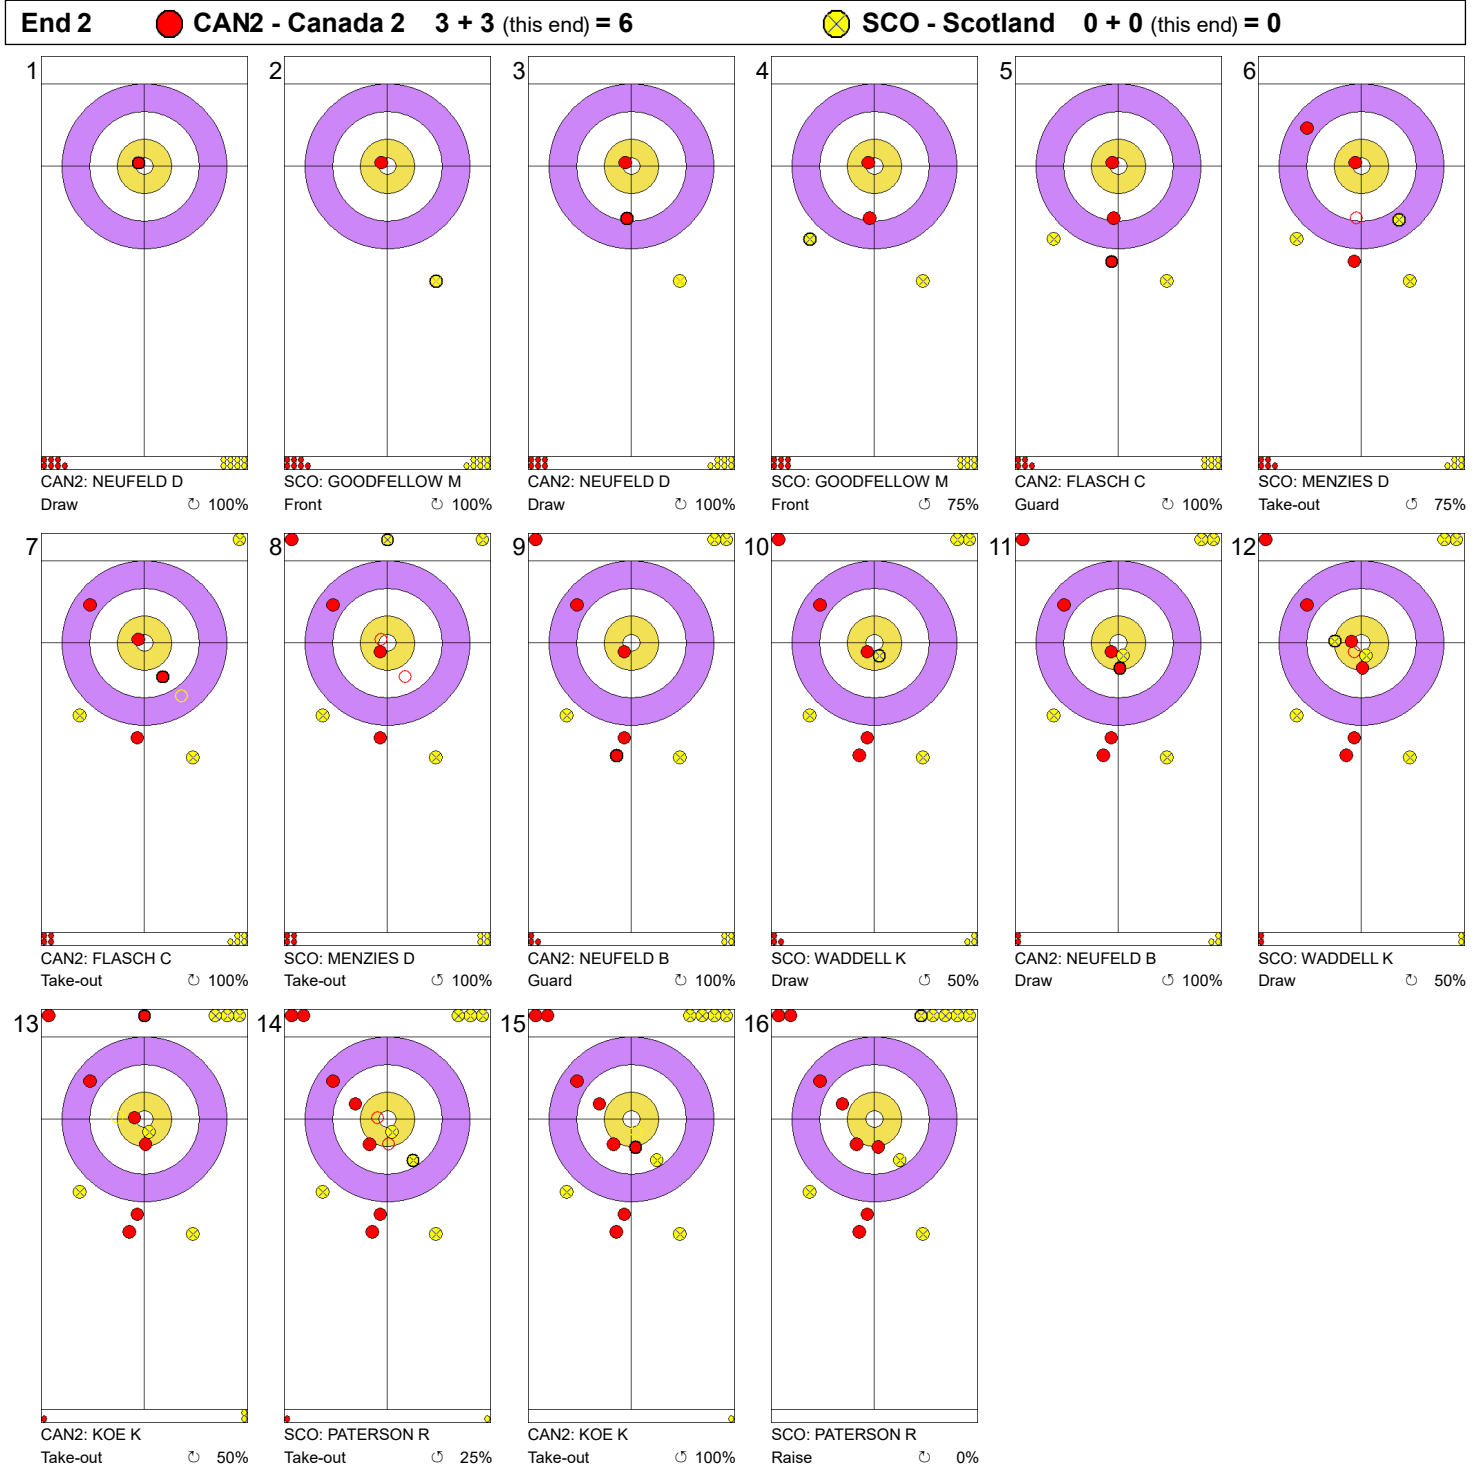

Game - Shot by Shot

Legend:
 ↻ Clockwise ↻ Counter-clockwise - Not considered

Game - Shot by Shot

Legend:
 Clockwise
  Counter-clockwise
 - Not considered

Game - Shot by Shot

Legend:
 Clockwise
 Counter-clockwise
 - Not considered

Game - Shot by Shot

Legend:
 ↻ Clockwise ↺ Counter-clockwise - Not considered

Game - Shot by Shot

Legend:
 Clockwise
  Counter-clockwise
 - Not considered

Game - Shot by Shot

Legend:
 Clockwise
  Counter-clockwise
 - Not considered