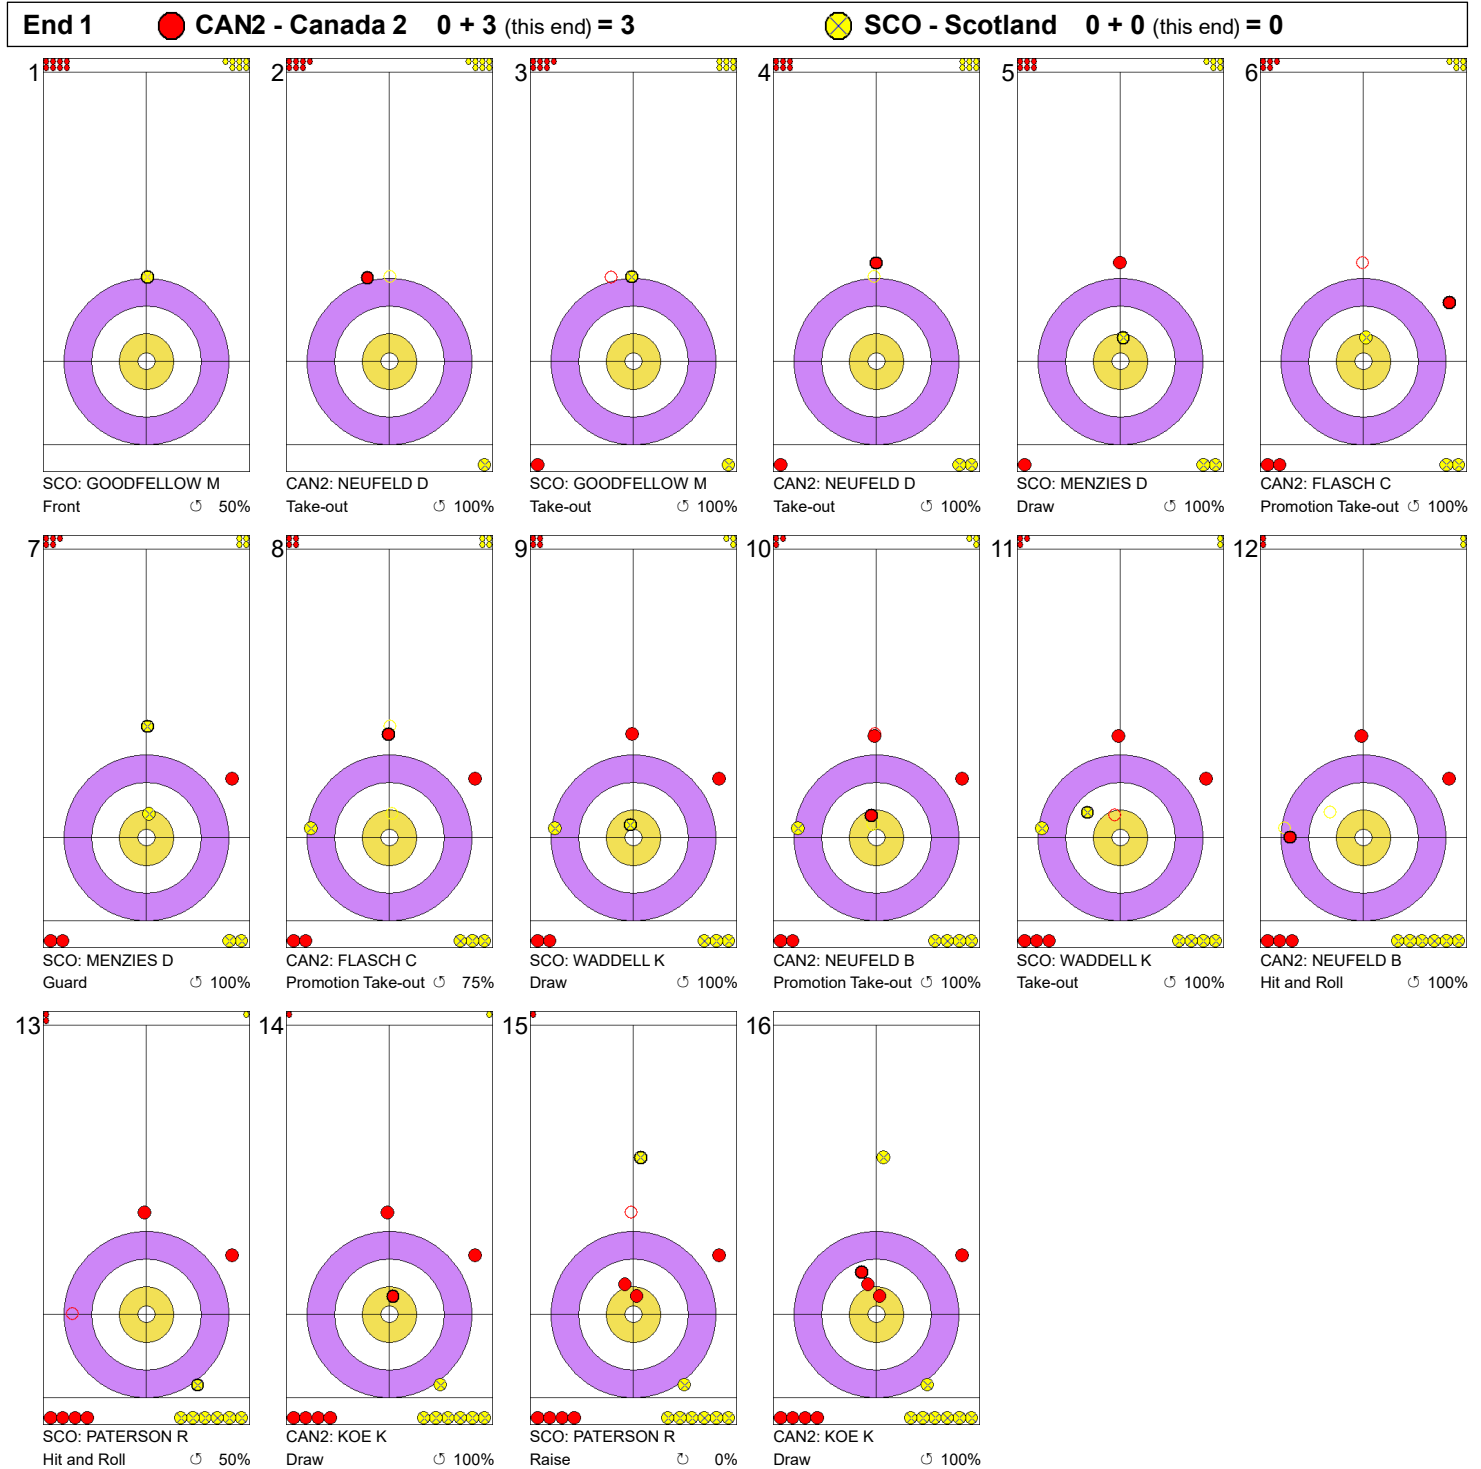

Game - Shot by Shot

Legend:
 ↻ Clockwise ↻ Counter-clockwise - Not considered

Game - Shot by Shot

Legend:
 Clockwise
  Counter-clockwise
 - Not considered

Game - Shot by Shot

Legend:
 Clockwise
 Counter-clockwise
 - Not considered

Game - Shot by Shot

Legend:
 ↻ Clockwise ↺ Counter-clockwise - Not considered

Game - Shot by Shot

Legend:
 Clockwise
  Counter-clockwise
 - Not considered

Game - Shot by Shot

Legend:
 Clockwise
  Counter-clockwise
 - Not considered