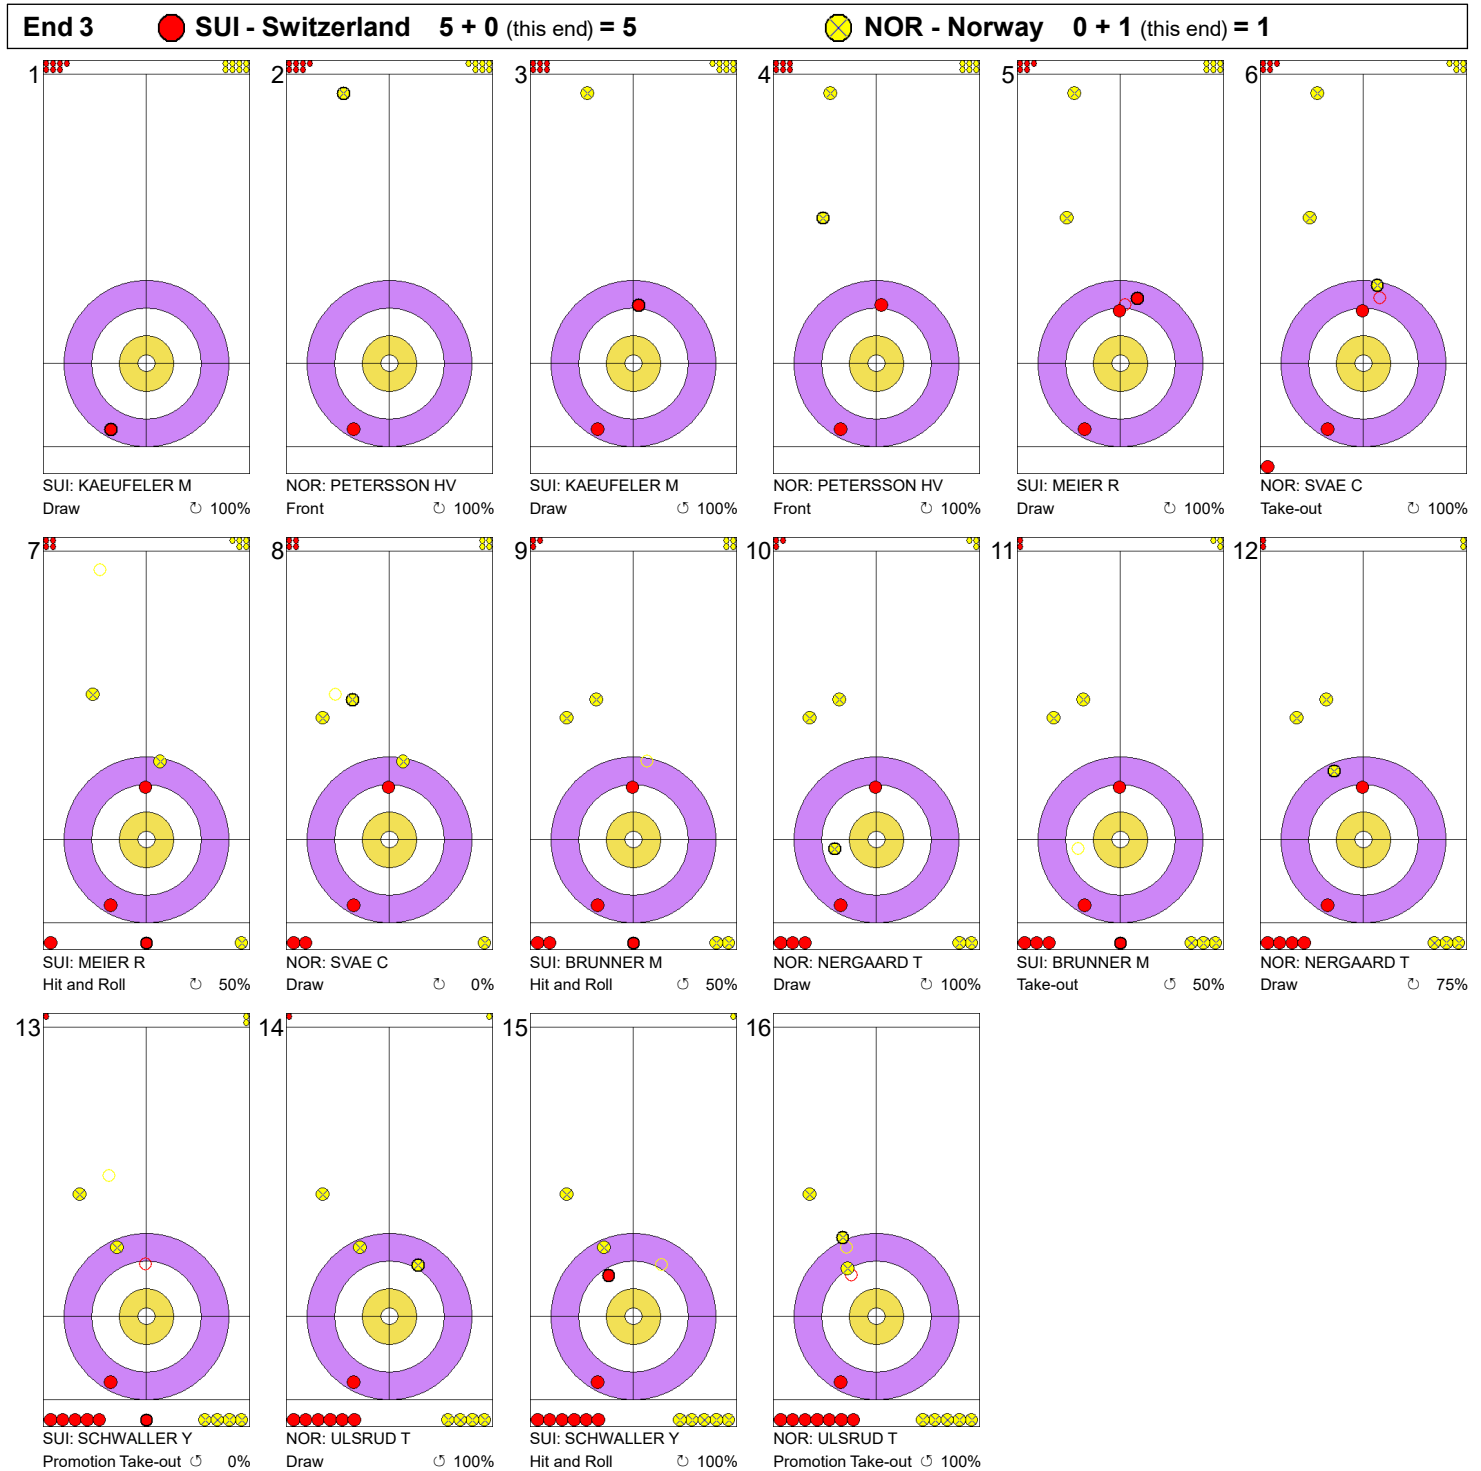

Game - Shot by Shot

Legend:
 Clockwise
  Counter-clockwise
 - Not considered

Game - Shot by Shot

Legend:
 ↻ Clockwise ↺ Counter-clockwise - Not considered

Game - Shot by Shot

Legend:
 Clockwise
  Counter-clockwise
 - Not considered

Game - Shot by Shot

Legend:
 ↻ Clockwise ↺ Counter-clockwise - Not considered

Game - Shot by Shot

Legend:
 Clockwise
  Counter-clockwise
 - Not considered

Game - Shot by Shot

Legend:
 ↻ Clockwise ↺ Counter-clockwise - Not considered