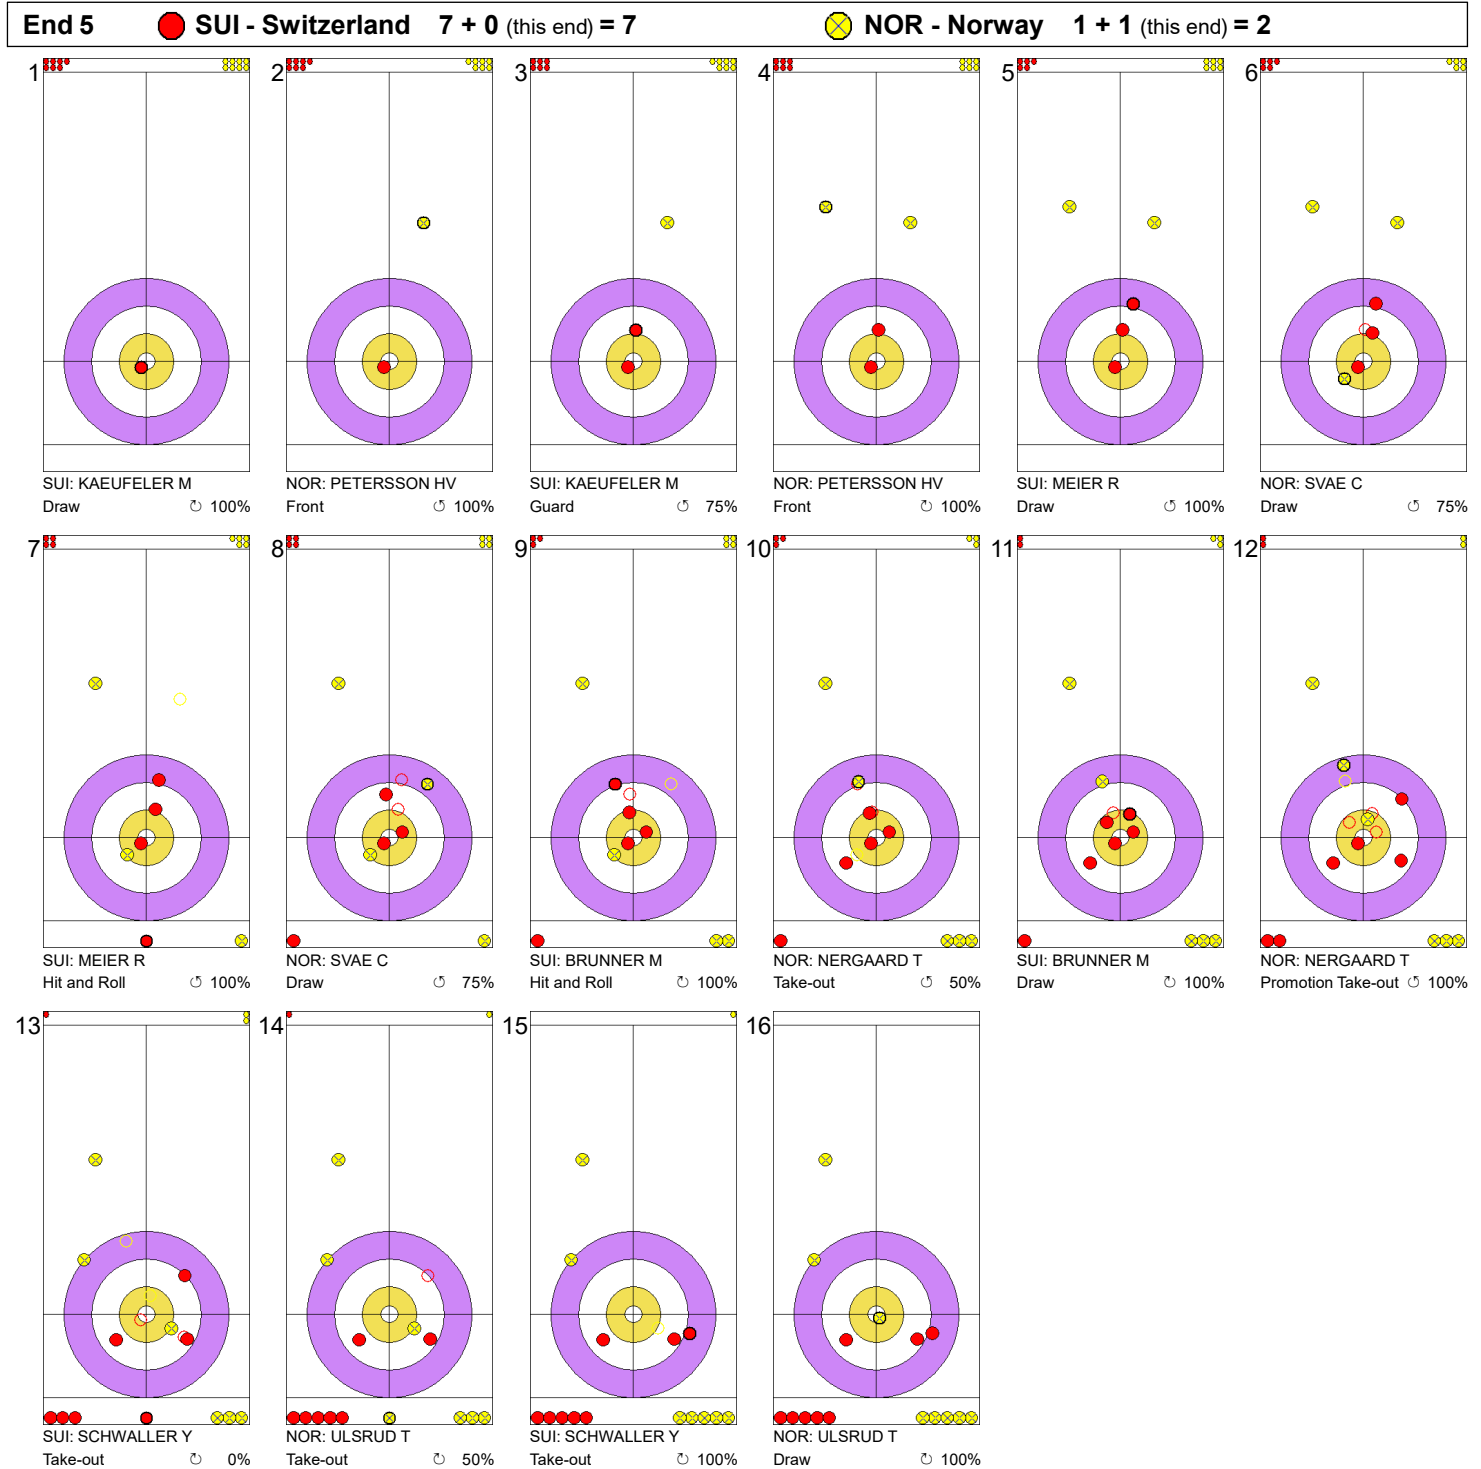

Game - Shot by Shot

Legend:
 Clockwise
  Counter-clockwise
 - Not considered

Game - Shot by Shot

Legend:
 ↻ Clockwise ↺ Counter-clockwise - Not considered

Game - Shot by Shot

Legend:
 Clockwise
  Counter-clockwise
 - Not considered

Game - Shot by Shot

Legend:
 ↻ Clockwise ↺ Counter-clockwise - Not considered

Game - Shot by Shot

Legend:
 Clockwise
  Counter-clockwise
 - Not considered

Game - Shot by Shot

Legend:
 ↻ Clockwise ↺ Counter-clockwise - Not considered