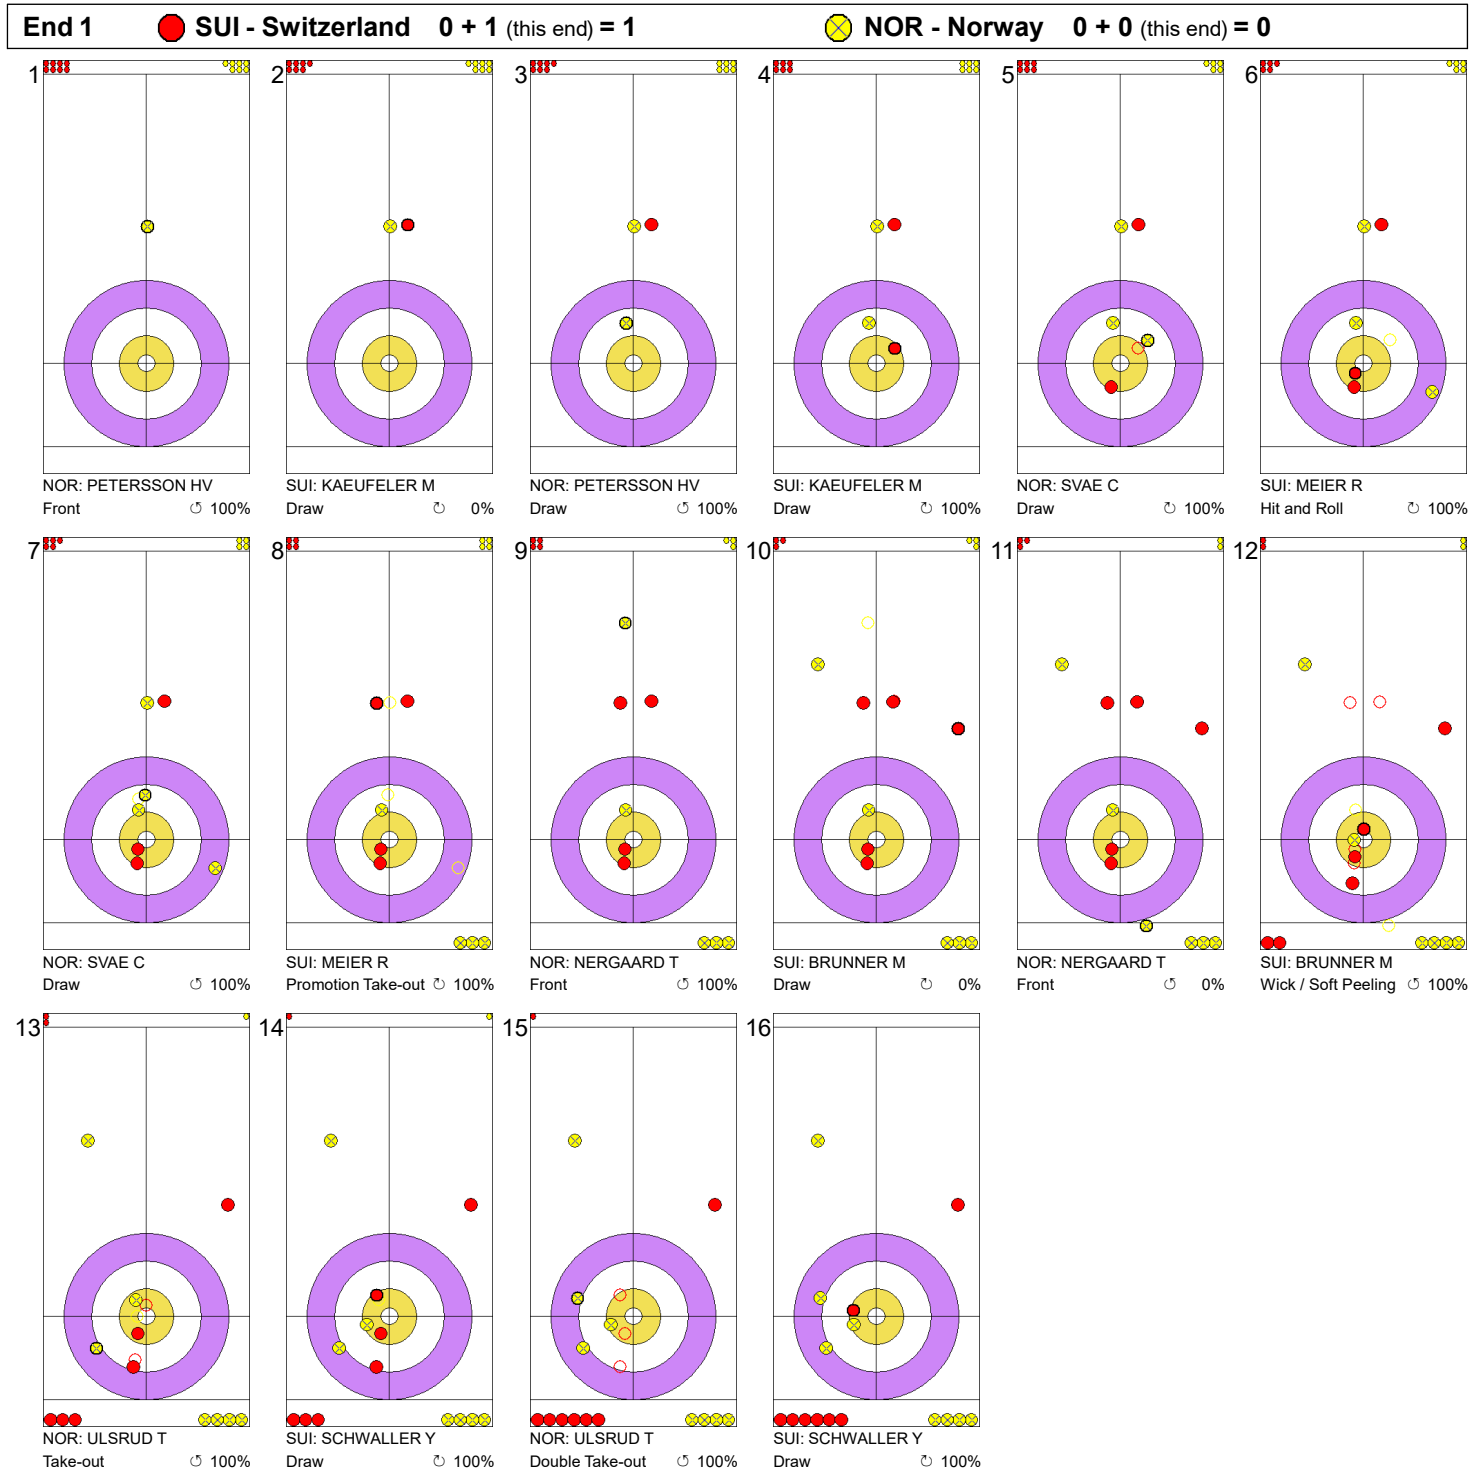

Game - Shot by Shot

Legend:
 Clockwise
  Counter-clockwise
 - Not considered

Game - Shot by Shot

Legend:
 ↻ Clockwise ↺ Counter-clockwise - Not considered

Game - Shot by Shot

Legend:
 Clockwise
  Counter-clockwise
 - Not considered

Game - Shot by Shot

Legend:
 ↻ Clockwise ↺ Counter-clockwise - Not considered

Game - Shot by Shot

Legend:
 Clockwise
  Counter-clockwise
 - Not considered

Game - Shot by Shot

Legend:
 ↻ Clockwise ↺ Counter-clockwise - Not considered