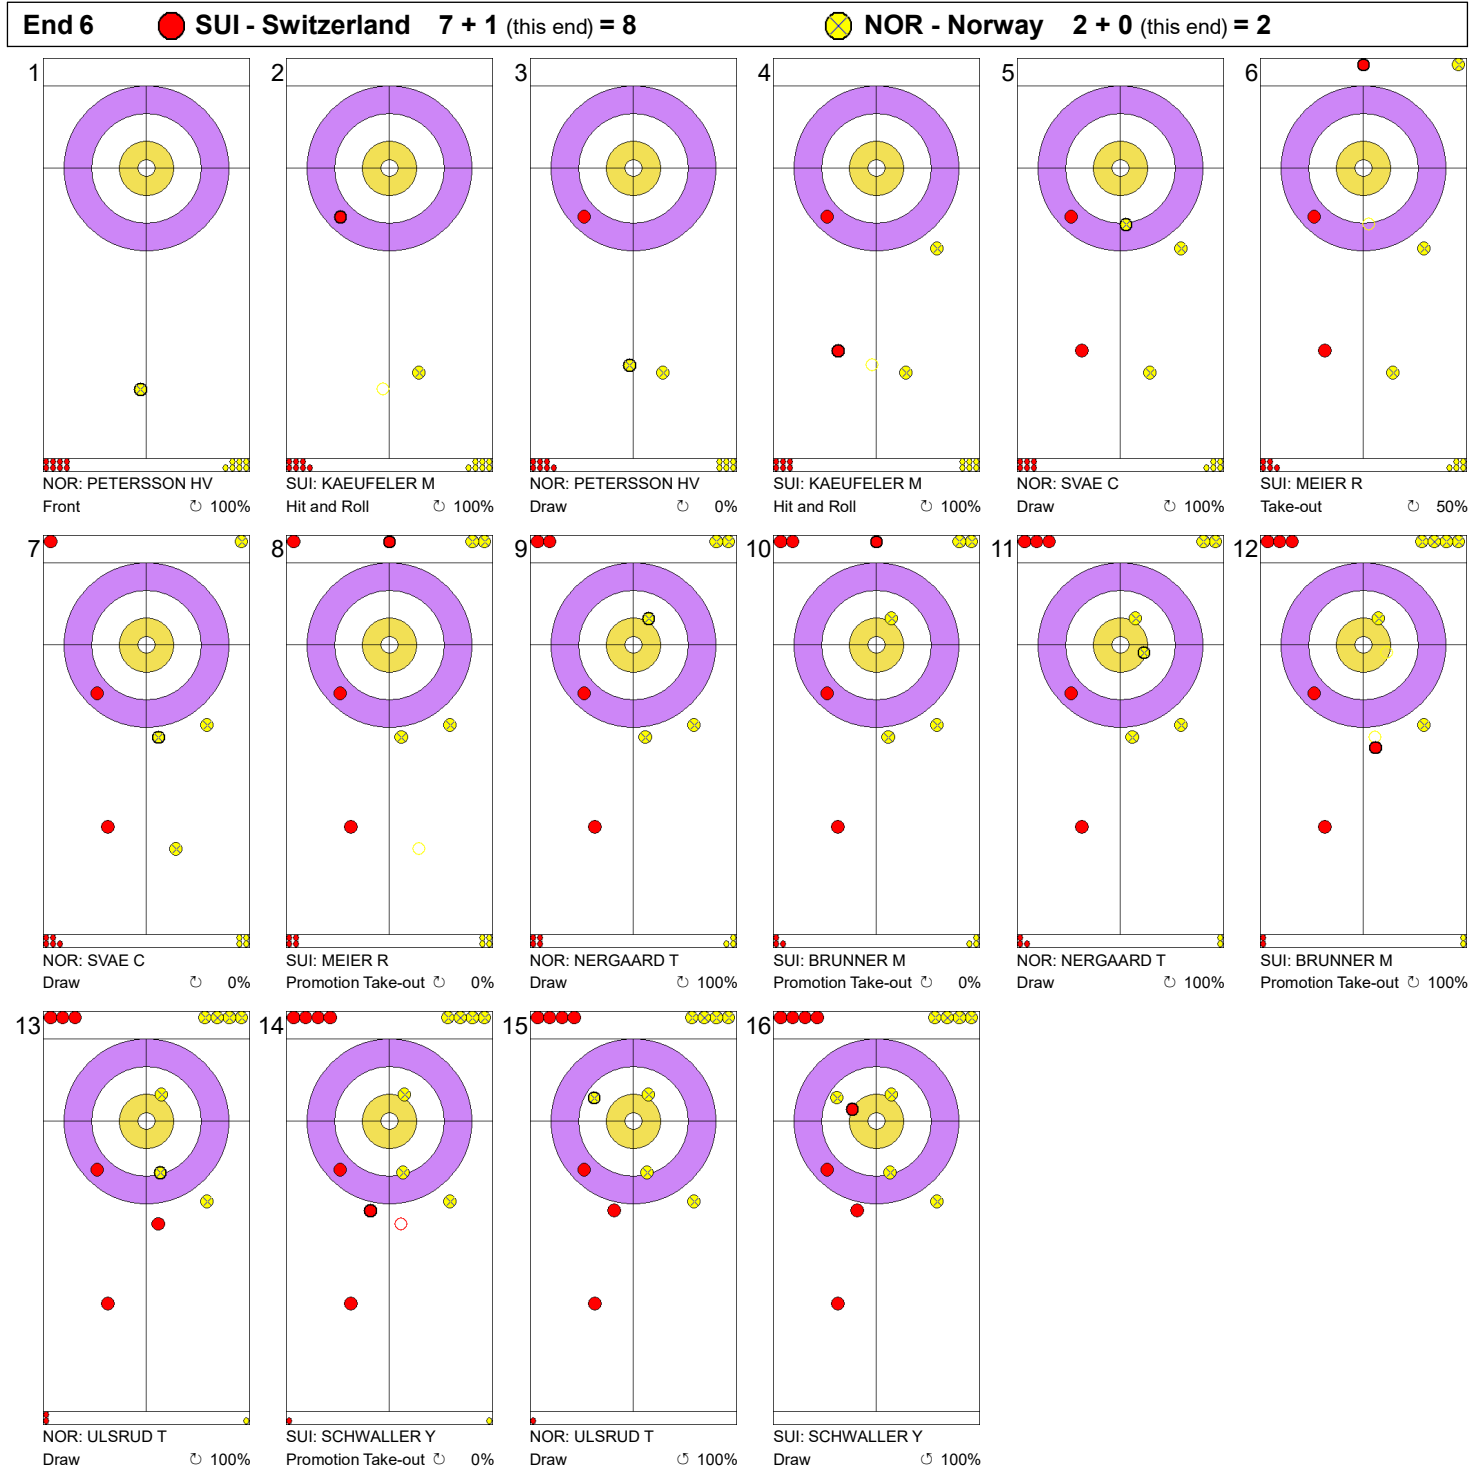

Game - Shot by Shot

Legend:
 Clockwise
  Counter-clockwise
 - Not considered

Game - Shot by Shot

Legend:
 ↻ Clockwise ↺ Counter-clockwise - Not considered

Game - Shot by Shot

Legend:
 Clockwise
  Counter-clockwise
 - Not considered

Game - Shot by Shot

Legend:
 ↻ Clockwise ↺ Counter-clockwise - Not considered

Game - Shot by Shot

Legend:
 Clockwise
  Counter-clockwise
 - Not considered

Game - Shot by Shot

Legend:
 ↻ Clockwise ↺ Counter-clockwise - Not considered