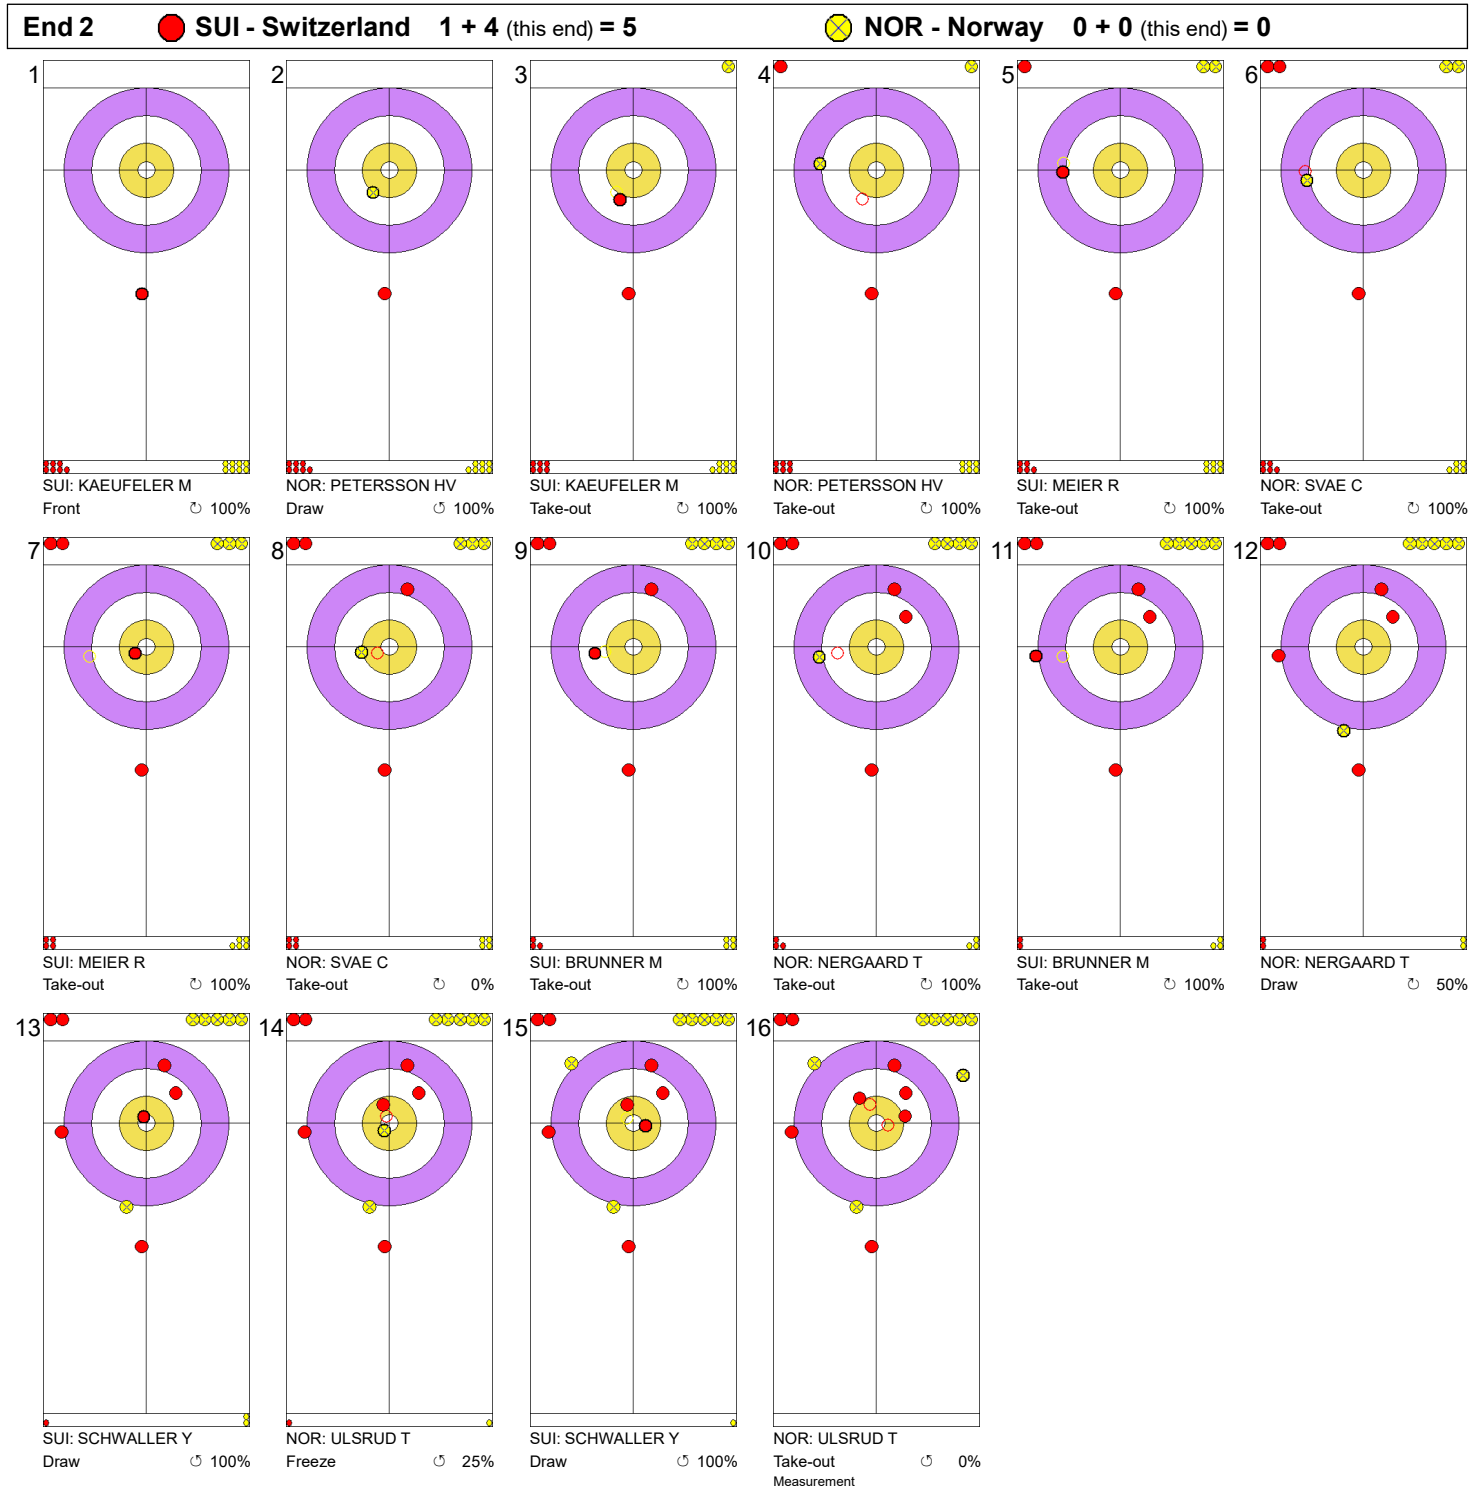

Game - Shot by Shot

Legend:
 Clockwise
  Counter-clockwise
 - Not considered

Game - Shot by Shot

Legend:
 ↻ Clockwise ↺ Counter-clockwise - Not considered

Game - Shot by Shot

Legend:
 Clockwise
  Counter-clockwise
 - Not considered

Game - Shot by Shot

Legend:
 ↻ Clockwise ↺ Counter-clockwise - Not considered

Game - Shot by Shot

Legend:
 Clockwise
  Counter-clockwise
 - Not considered

Game - Shot by Shot

Legend:
 ↻ Clockwise ↺ Counter-clockwise - Not considered