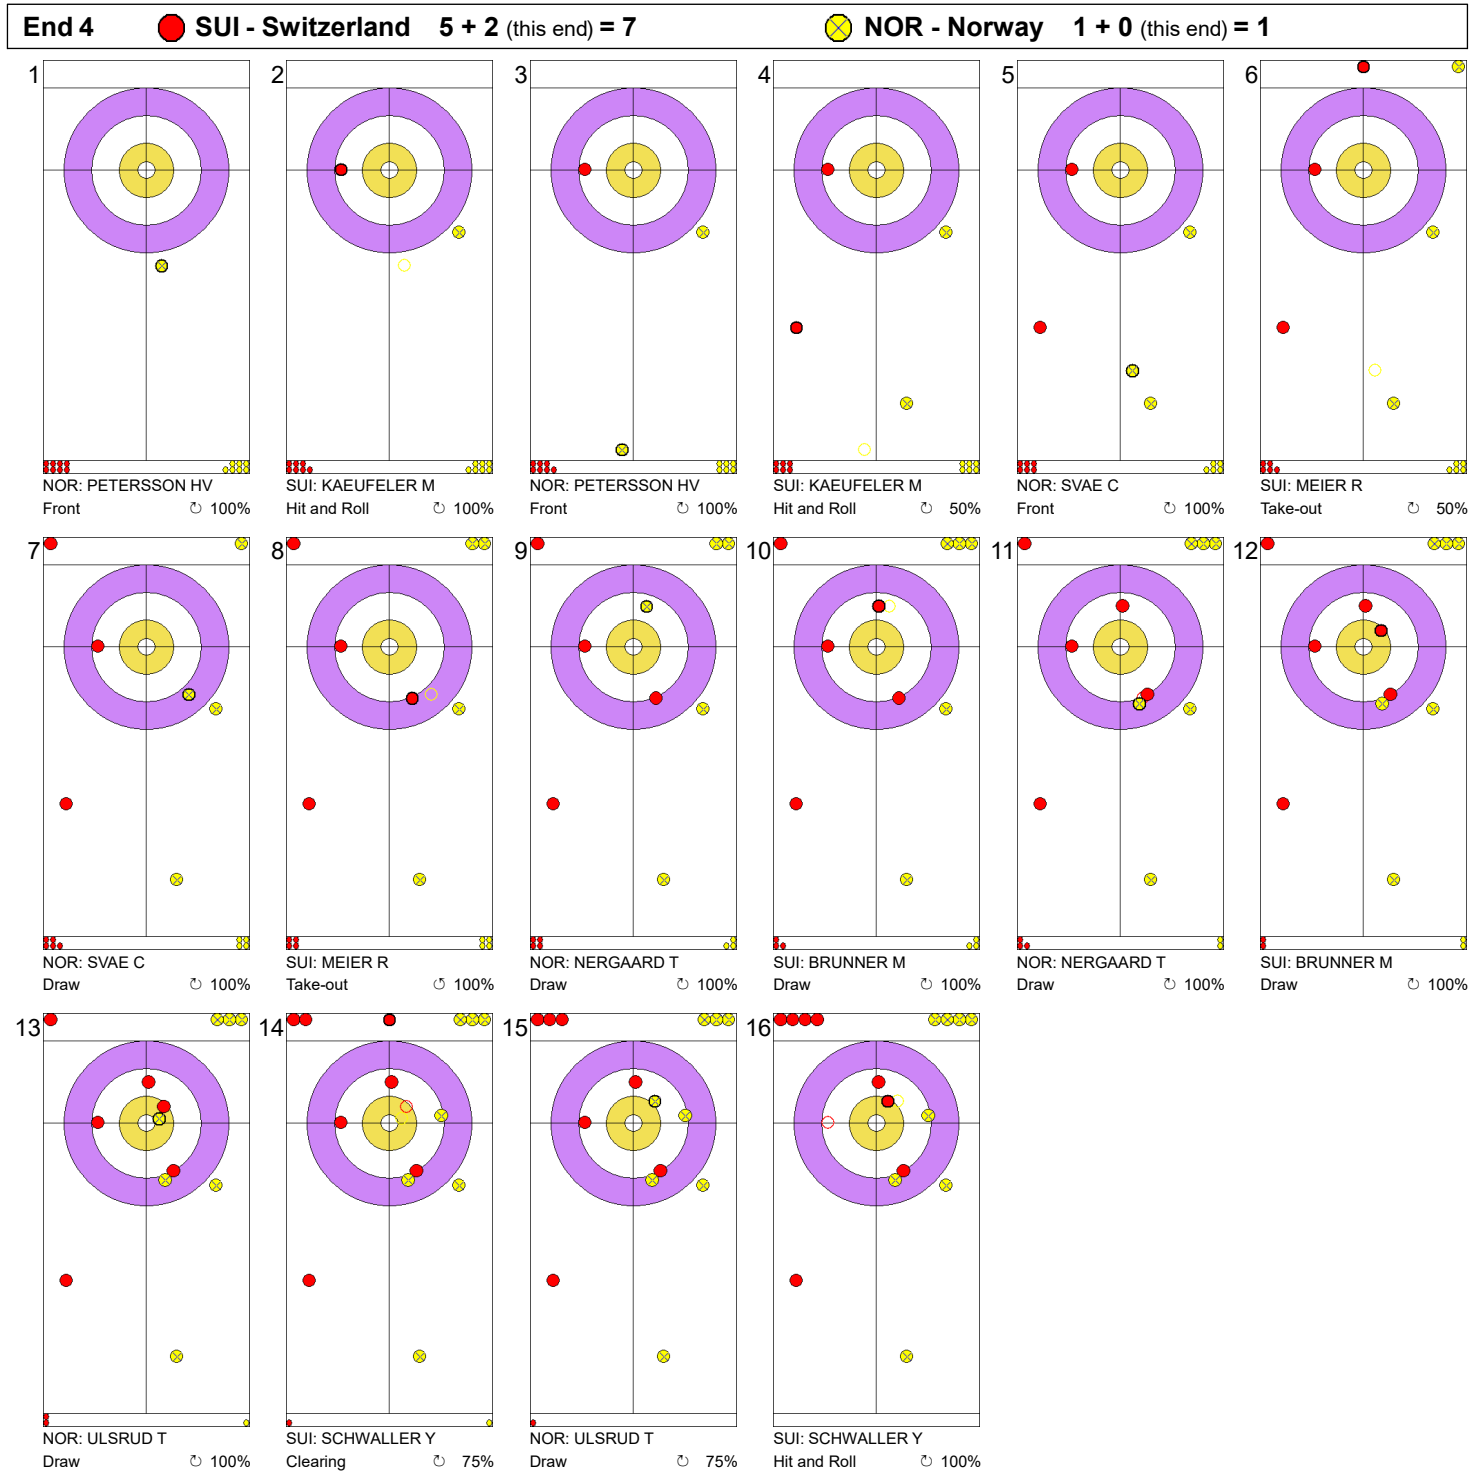

Game - Shot by Shot

Legend:
 Clockwise
  Counter-clockwise
 - Not considered

Game - Shot by Shot

Legend:
 ↻ Clockwise ↺ Counter-clockwise - Not considered

Game - Shot by Shot

Legend:
 Clockwise
  Counter-clockwise
 - Not considered

Game - Shot by Shot

Legend:
 ↻ Clockwise ↺ Counter-clockwise - Not considered

Game - Shot by Shot

Legend:
 Clockwise
  Counter-clockwise
 - Not considered

Game - Shot by Shot

Legend:
 ↻ Clockwise ↺ Counter-clockwise - Not considered