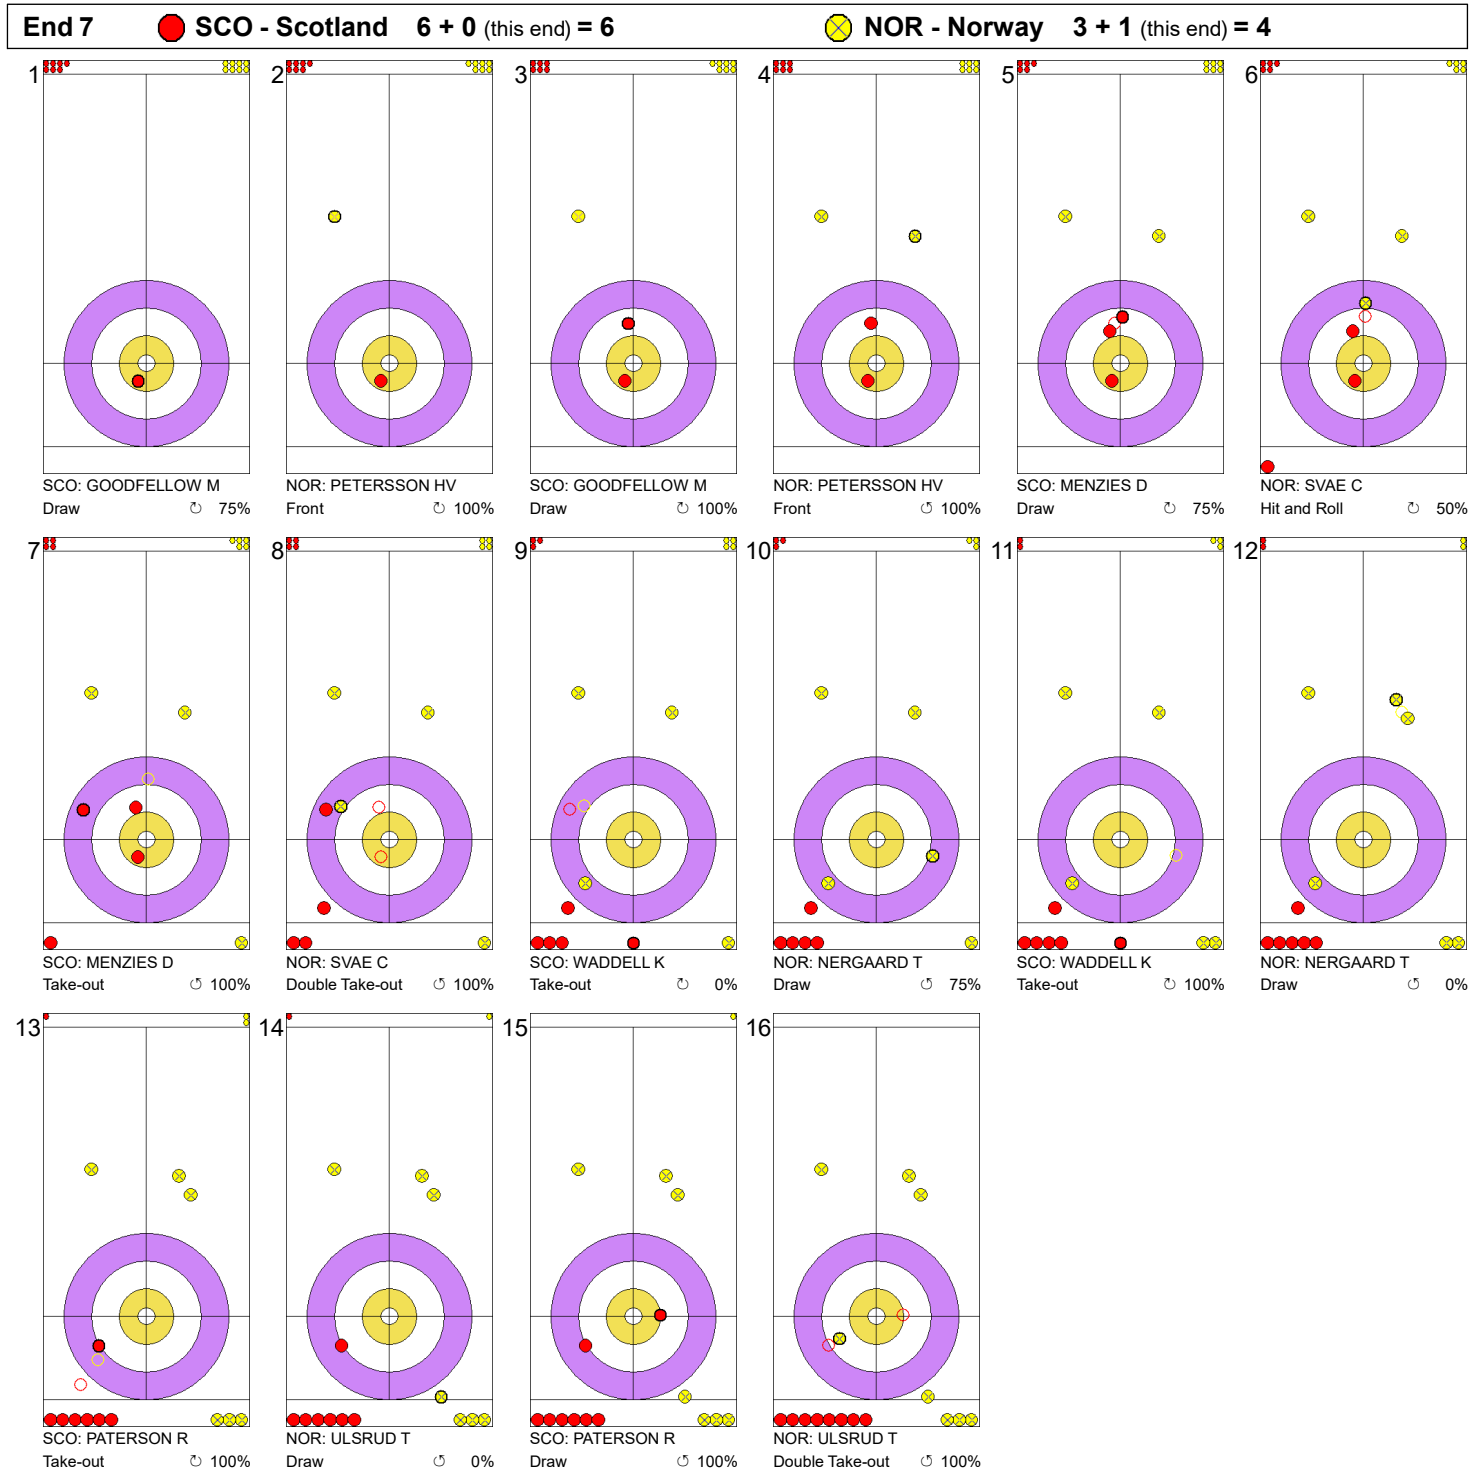

Game - Shot by Shot

Legend:
 ⌚ Clockwise ⌚ Counter-clockwise - Not considered

Game - Shot by Shot

Legend:
 ↻ Clockwise ↺ Counter-clockwise - Not considered

Game - Shot by Shot

Legend:
 ↻ Clockwise ↺ Counter-clockwise - Not considered

Game - Shot by Shot

Legend:
 ⌚ Clockwise ⌚ Counter-clockwise - Not considered

Game - Shot by Shot

Legend:
 ↻ Clockwise ↺ Counter-clockwise - Not considered

Game - Shot by Shot

Legend:
 Clockwise
  Counter-clockwise
 - Not considered

Game - Shot by Shot

Legend:
 ⤵ Clockwise ⤴ Counter-clockwise - Not considered