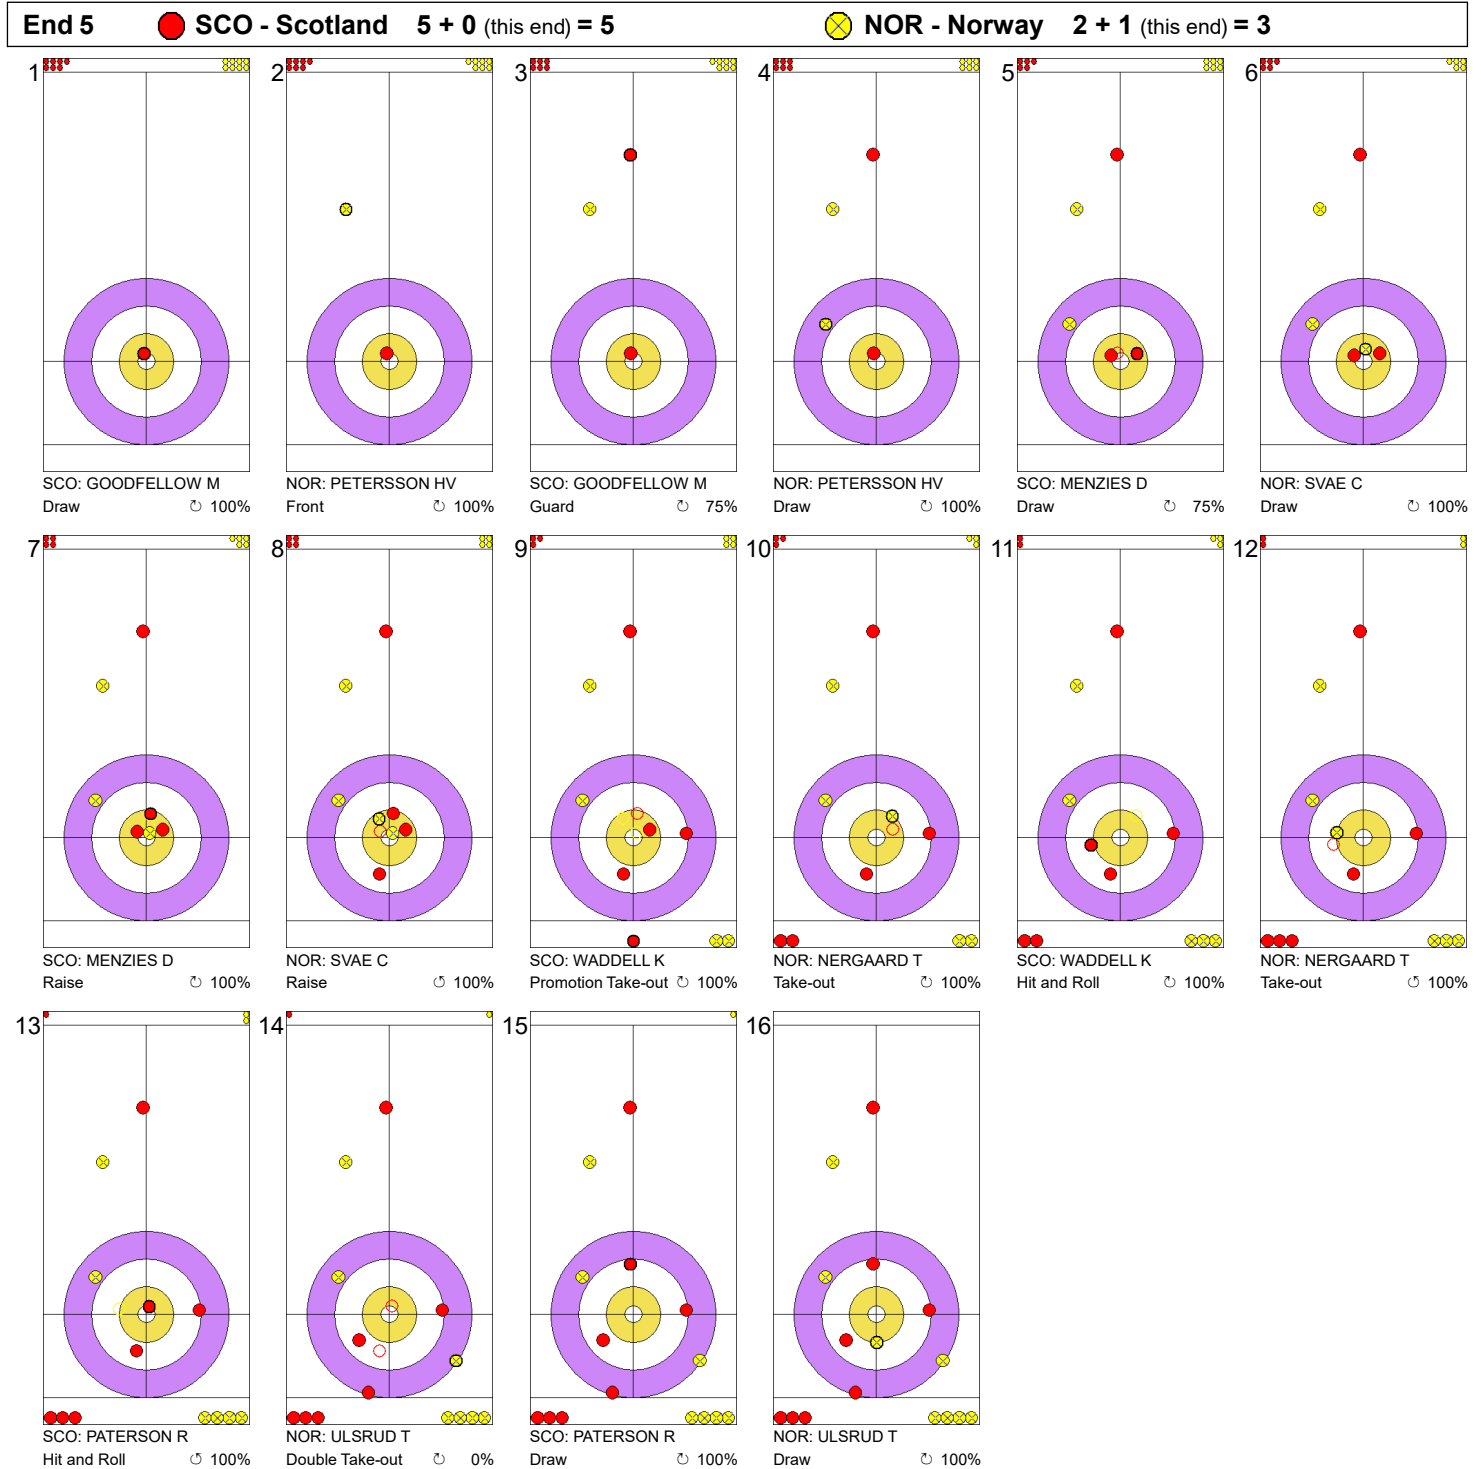

Game - Shot by Shot

Legend:
 ⌚ Clockwise ⌚ Counter-clockwise - Not considered

Game - Shot by Shot

Legend:
 ↻ Clockwise ↺ Counter-clockwise - Not considered

Game - Shot by Shot

Legend:
 ↻ Clockwise ↺ Counter-clockwise - Not considered

Game - Shot by Shot

Legend:
 ⌚ Clockwise ⌚ Counter-clockwise - Not considered

Game - Shot by Shot

Legend:
 ↻ Clockwise ↺ Counter-clockwise - Not considered

Game - Shot by Shot

Legend:
 Clockwise
  Counter-clockwise
 - Not considered

Game - Shot by Shot

Legend:
 ⤵ Clockwise ⤴ Counter-clockwise - Not considered