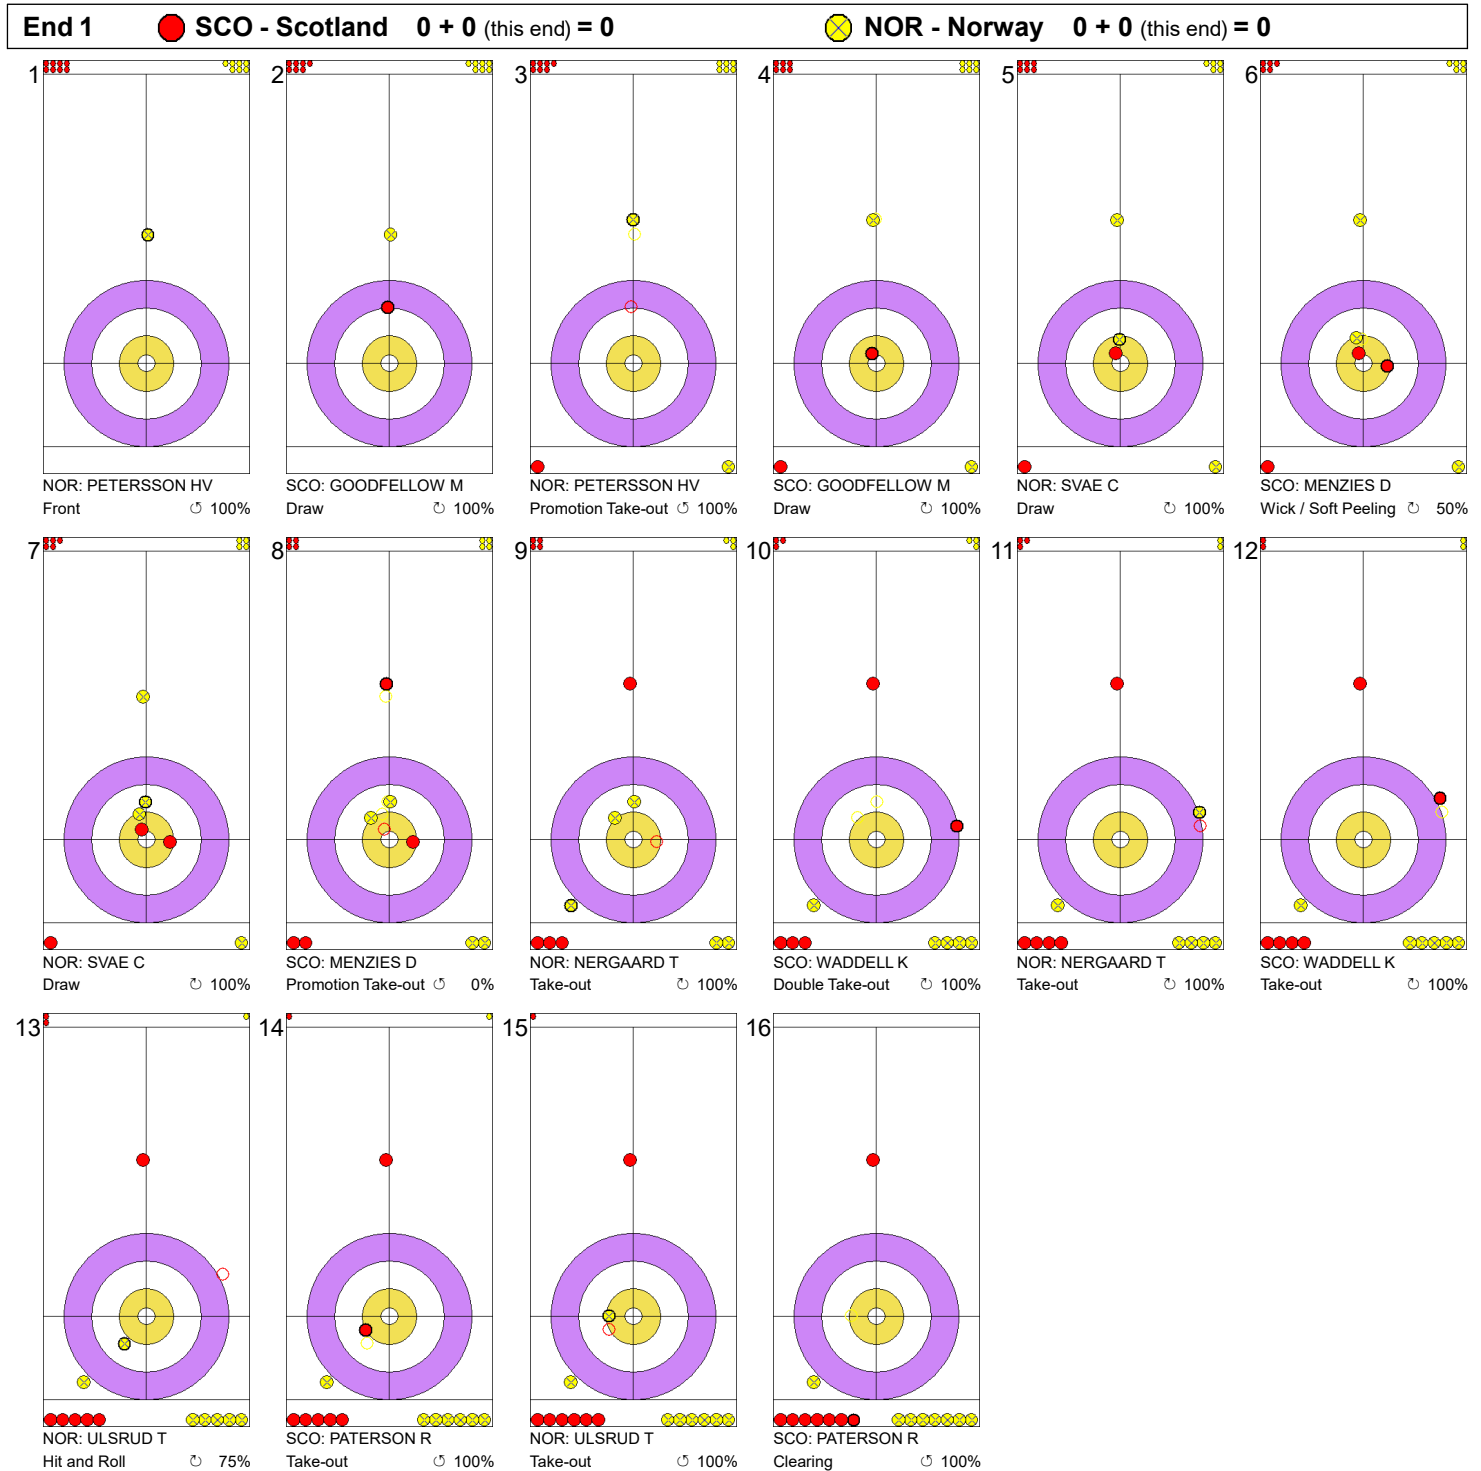

Game - Shot by Shot

Legend:
 ⌚ Clockwise ⌚ Counter-clockwise - Not considered

Game - Shot by Shot

Legend:
 ↻ Clockwise ↺ Counter-clockwise - Not considered

Game - Shot by Shot

Legend:
 ↻ Clockwise ↺ Counter-clockwise - Not considered

Game - Shot by Shot

Legend:
 ⌚ Clockwise ⌚ Counter-clockwise - Not considered

Game - Shot by Shot

Legend:
 ↻ Clockwise ↺ Counter-clockwise - Not considered

Game - Shot by Shot

Legend:
 Clockwise
  Counter-clockwise
 - Not considered

Game - Shot by Shot

Legend:
 ⤵ Clockwise ⤴ Counter-clockwise - Not considered