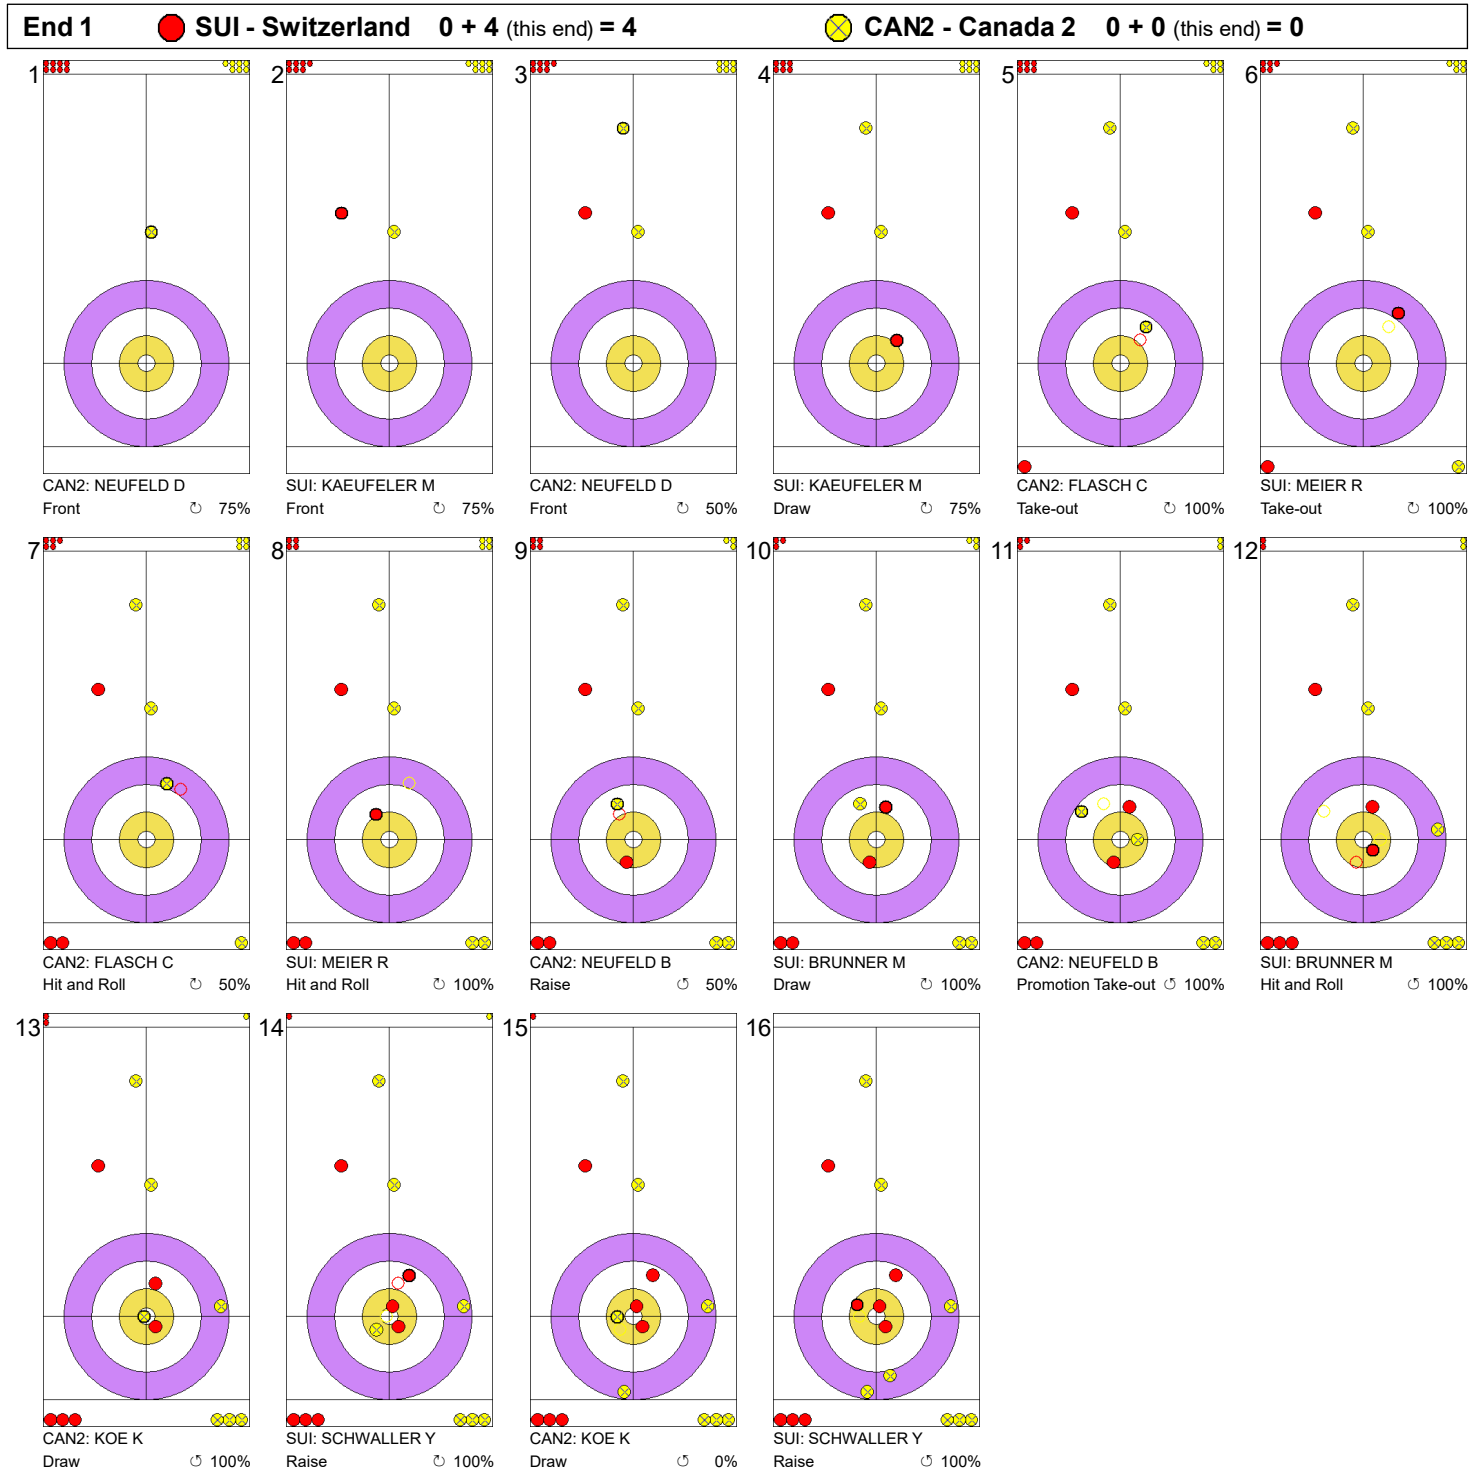

Game - Shot by Shot

Legend:
 Clockwise
  Counter-clockwise
 - Not considered

Game - Shot by Shot

Legend:
 ↻ Clockwise ↺ Counter-clockwise - Not considered

Game - Shot by Shot

Legend:
 Clockwise
  Counter-clockwise
 - Not considered

Game - Shot by Shot

Legend:
 Clockwise
  Counter-clockwise
 - Not considered

Game - Shot by Shot

Legend:
 Clockwise
  Counter-clockwise
 - Not considered

Game - Shot by Shot

Legend:
 Clockwise
  Counter-clockwise
 - Not considered