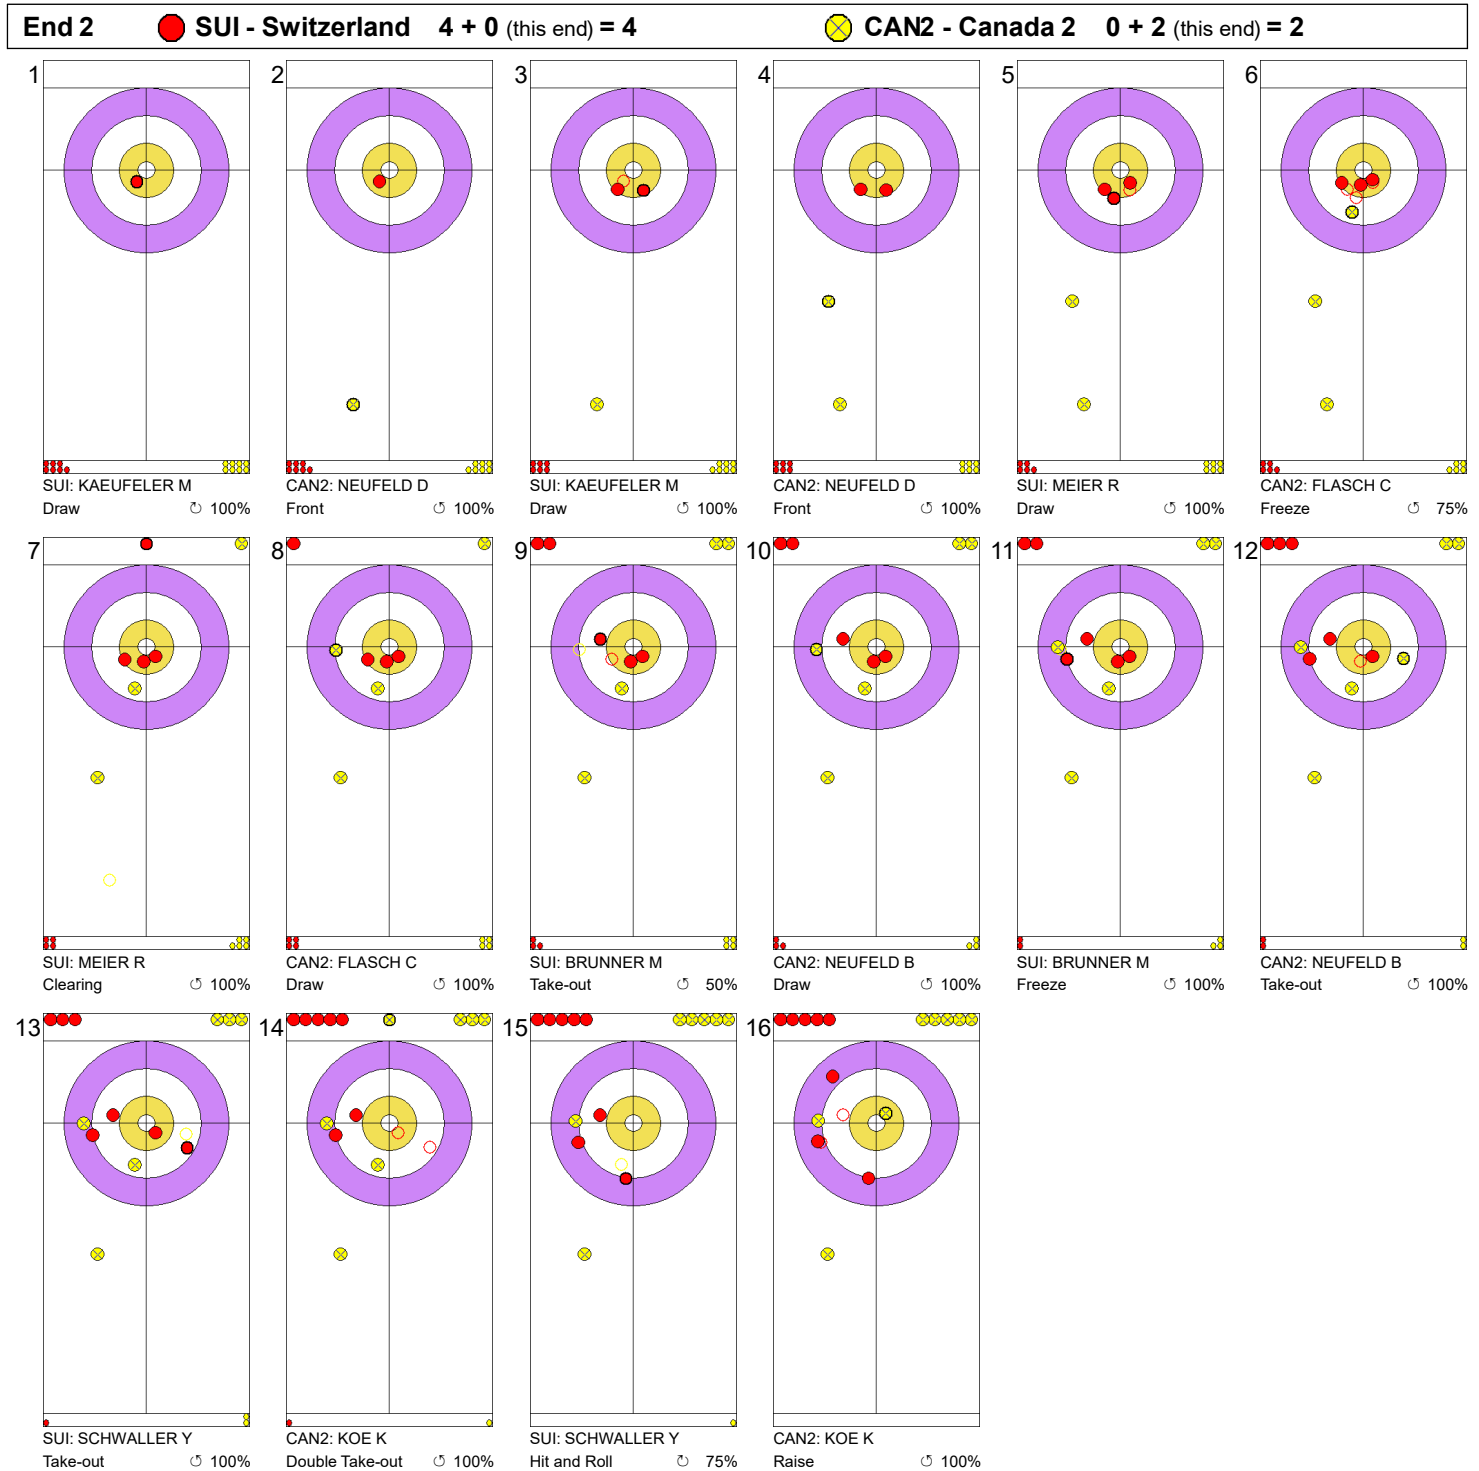

Game - Shot by Shot

Legend:
 Clockwise
  Counter-clockwise
 - Not considered

Game - Shot by Shot

Legend:
 ↻ Clockwise ↺ Counter-clockwise - Not considered

Game - Shot by Shot

Legend:
 Clockwise
  Counter-clockwise
 - Not considered

Game - Shot by Shot

Legend:
 Clockwise
  Counter-clockwise
 - Not considered

Game - Shot by Shot

Legend:
 Clockwise
  Counter-clockwise
 - Not considered

Game - Shot by Shot

Legend:
 Clockwise
  Counter-clockwise
 - Not considered