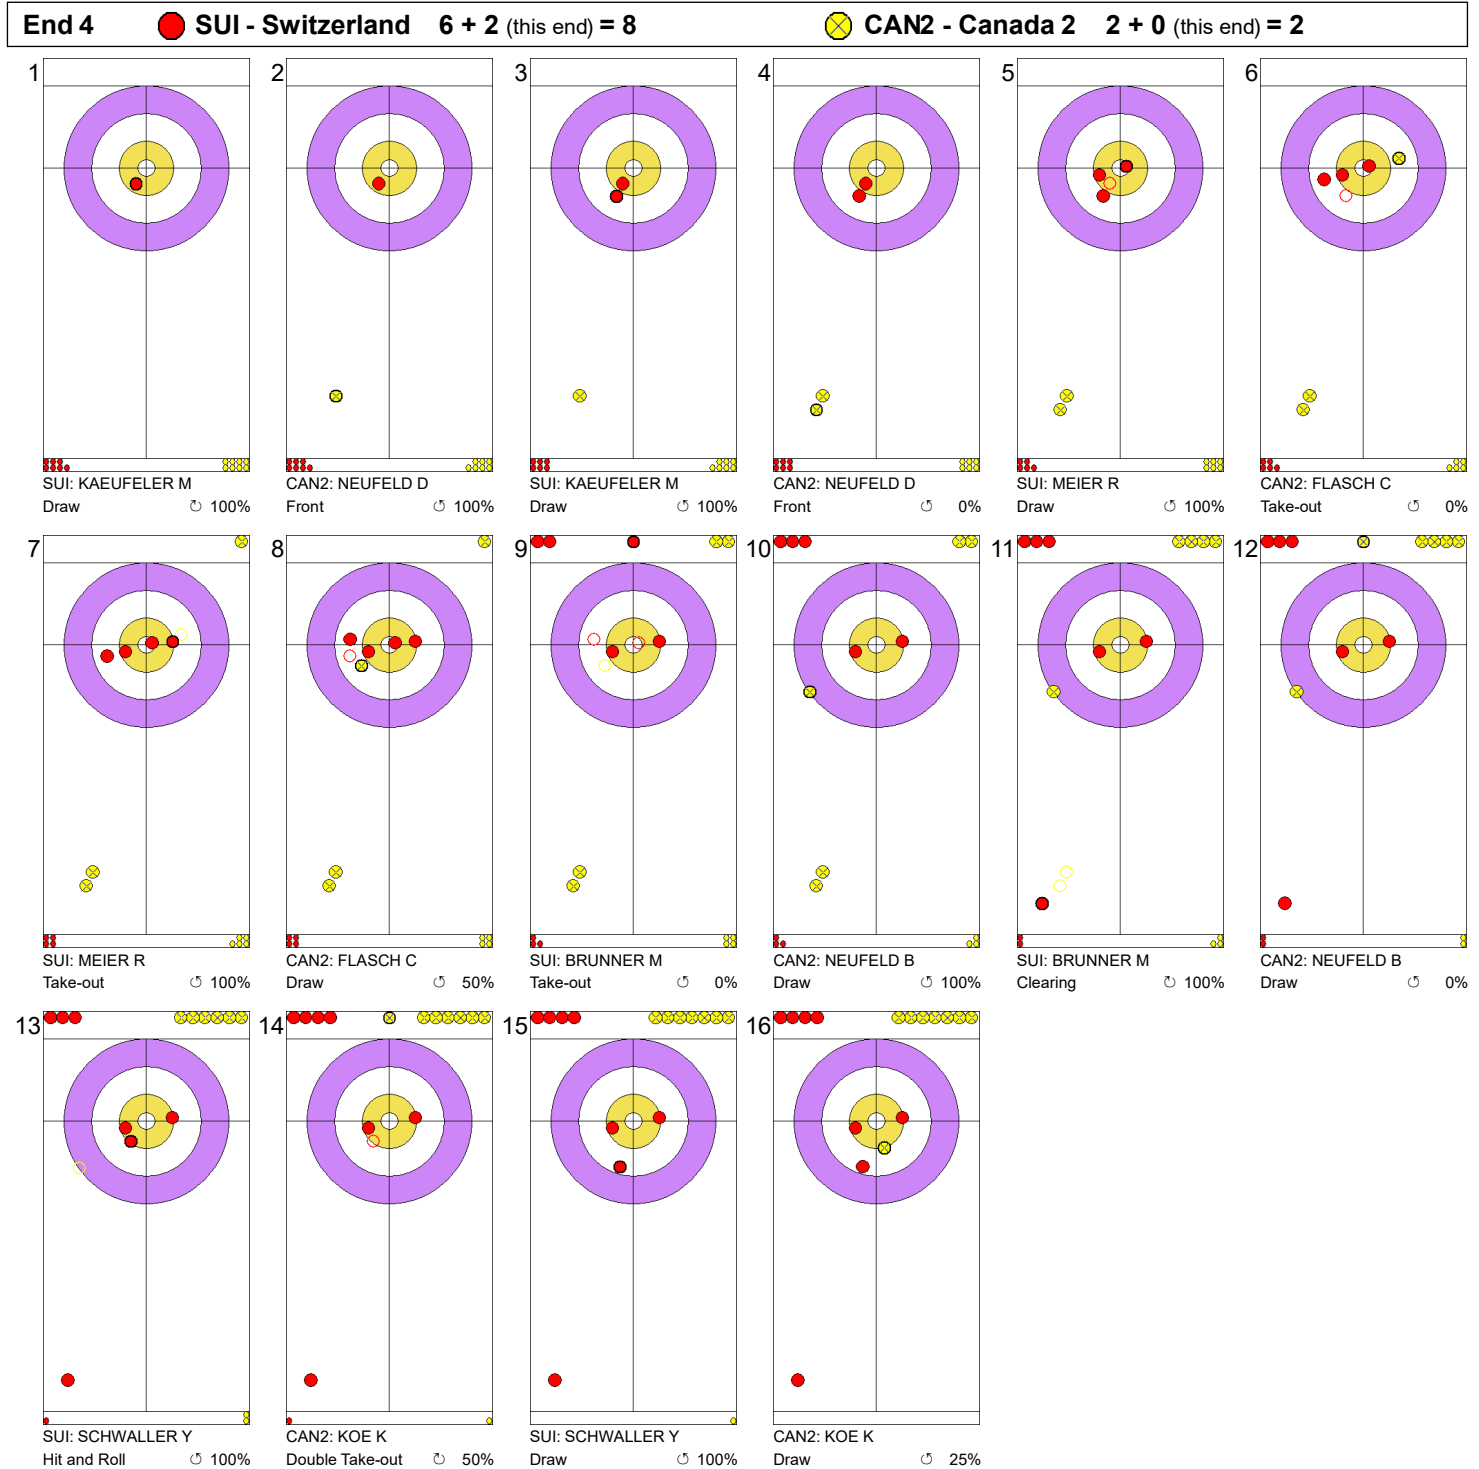

Game - Shot by Shot

Legend:
 Clockwise
  Counter-clockwise
 - Not considered

Game - Shot by Shot

Legend:
 ↻ Clockwise ↺ Counter-clockwise - Not considered

Game - Shot by Shot

Legend:
 Clockwise
  Counter-clockwise
 - Not considered

Game - Shot by Shot

Legend:
 Clockwise
  Counter-clockwise
 - Not considered

Game - Shot by Shot

Legend:
 Clockwise
  Counter-clockwise
 - Not considered

Game - Shot by Shot

Legend:
 Clockwise
  Counter-clockwise
 - Not considered