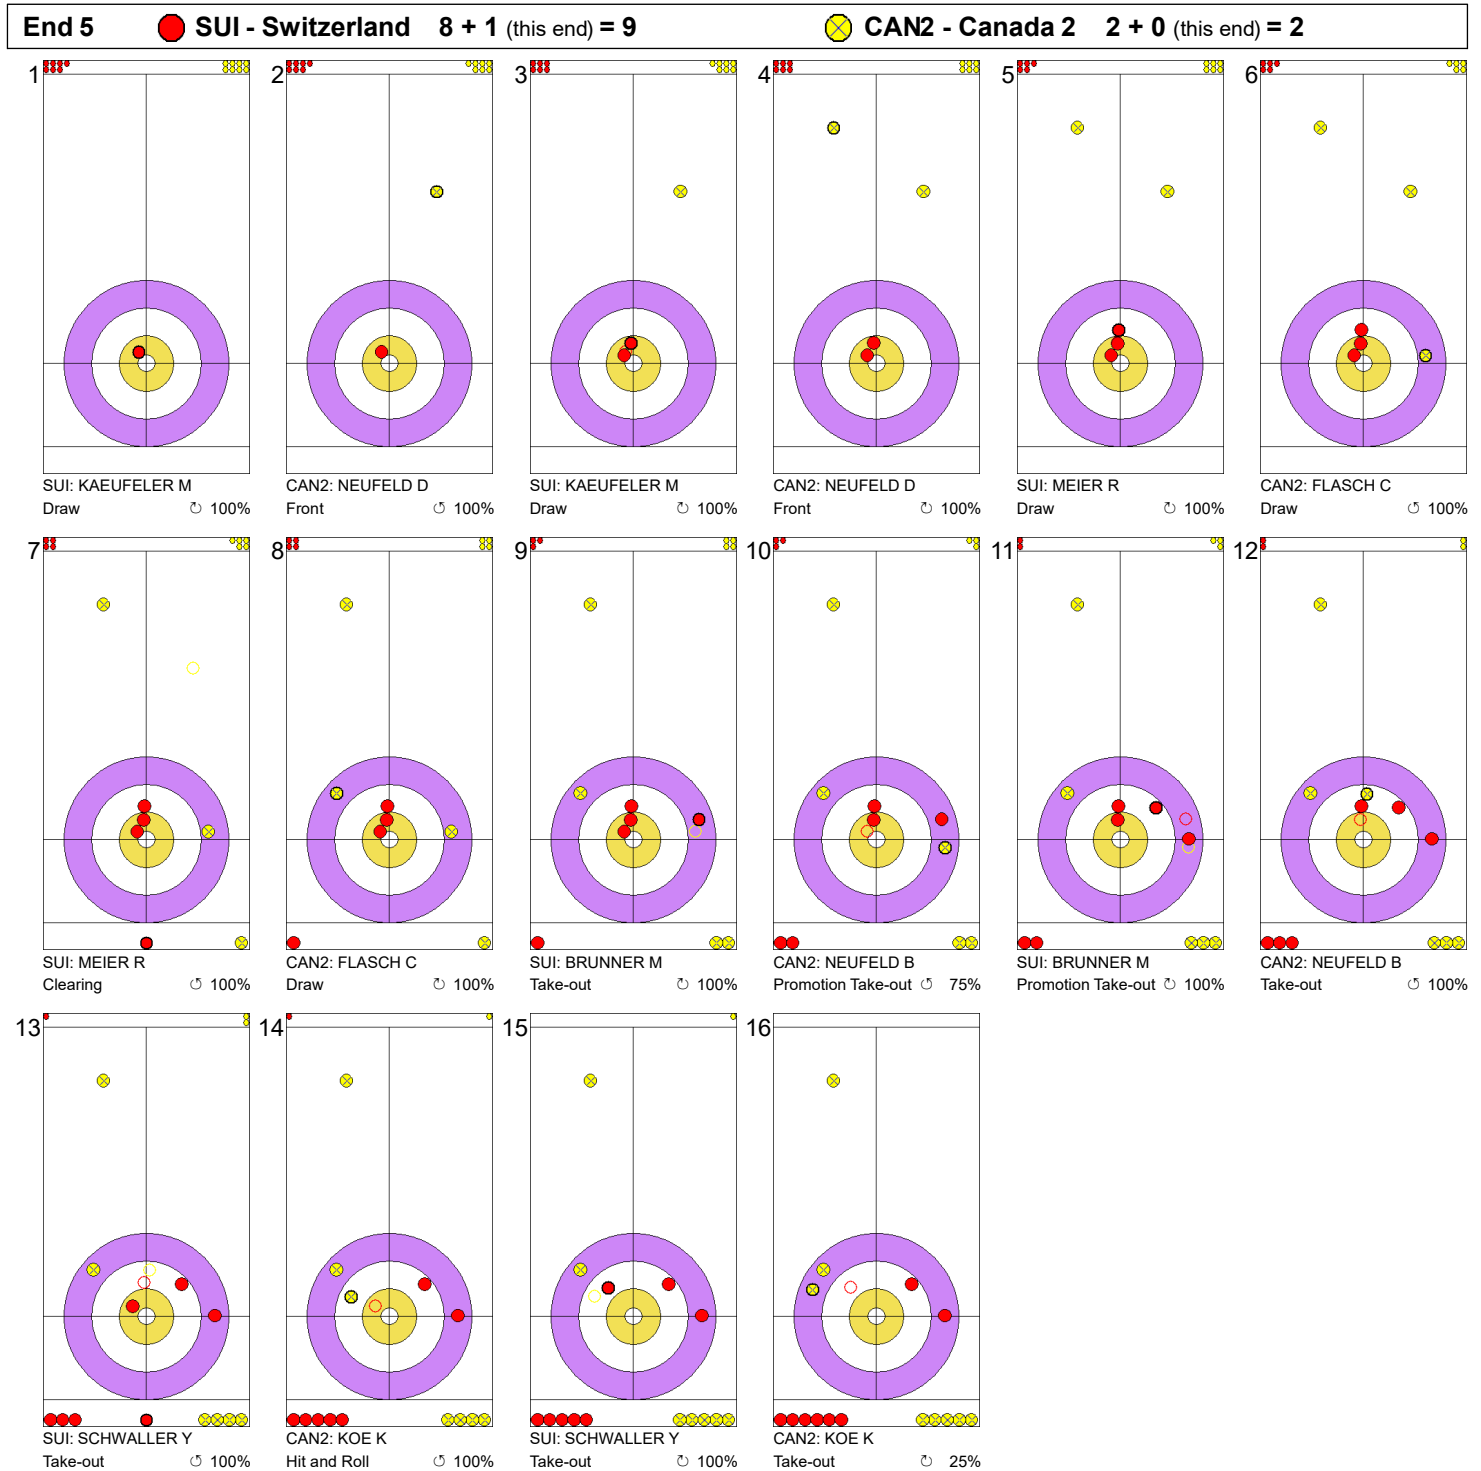

Game - Shot by Shot

Legend:
 Clockwise
  Counter-clockwise
 - Not considered

Game - Shot by Shot

Legend:
 ↻ Clockwise ↺ Counter-clockwise - Not considered

Game - Shot by Shot

Legend:
 Clockwise
  Counter-clockwise
 - Not considered

Game - Shot by Shot

Legend:
 Clockwise
  Counter-clockwise
 - Not considered

Game - Shot by Shot

Legend:
 Clockwise
  Counter-clockwise
 - Not considered

Game - Shot by Shot

Legend:
 Clockwise
  Counter-clockwise
 - Not considered