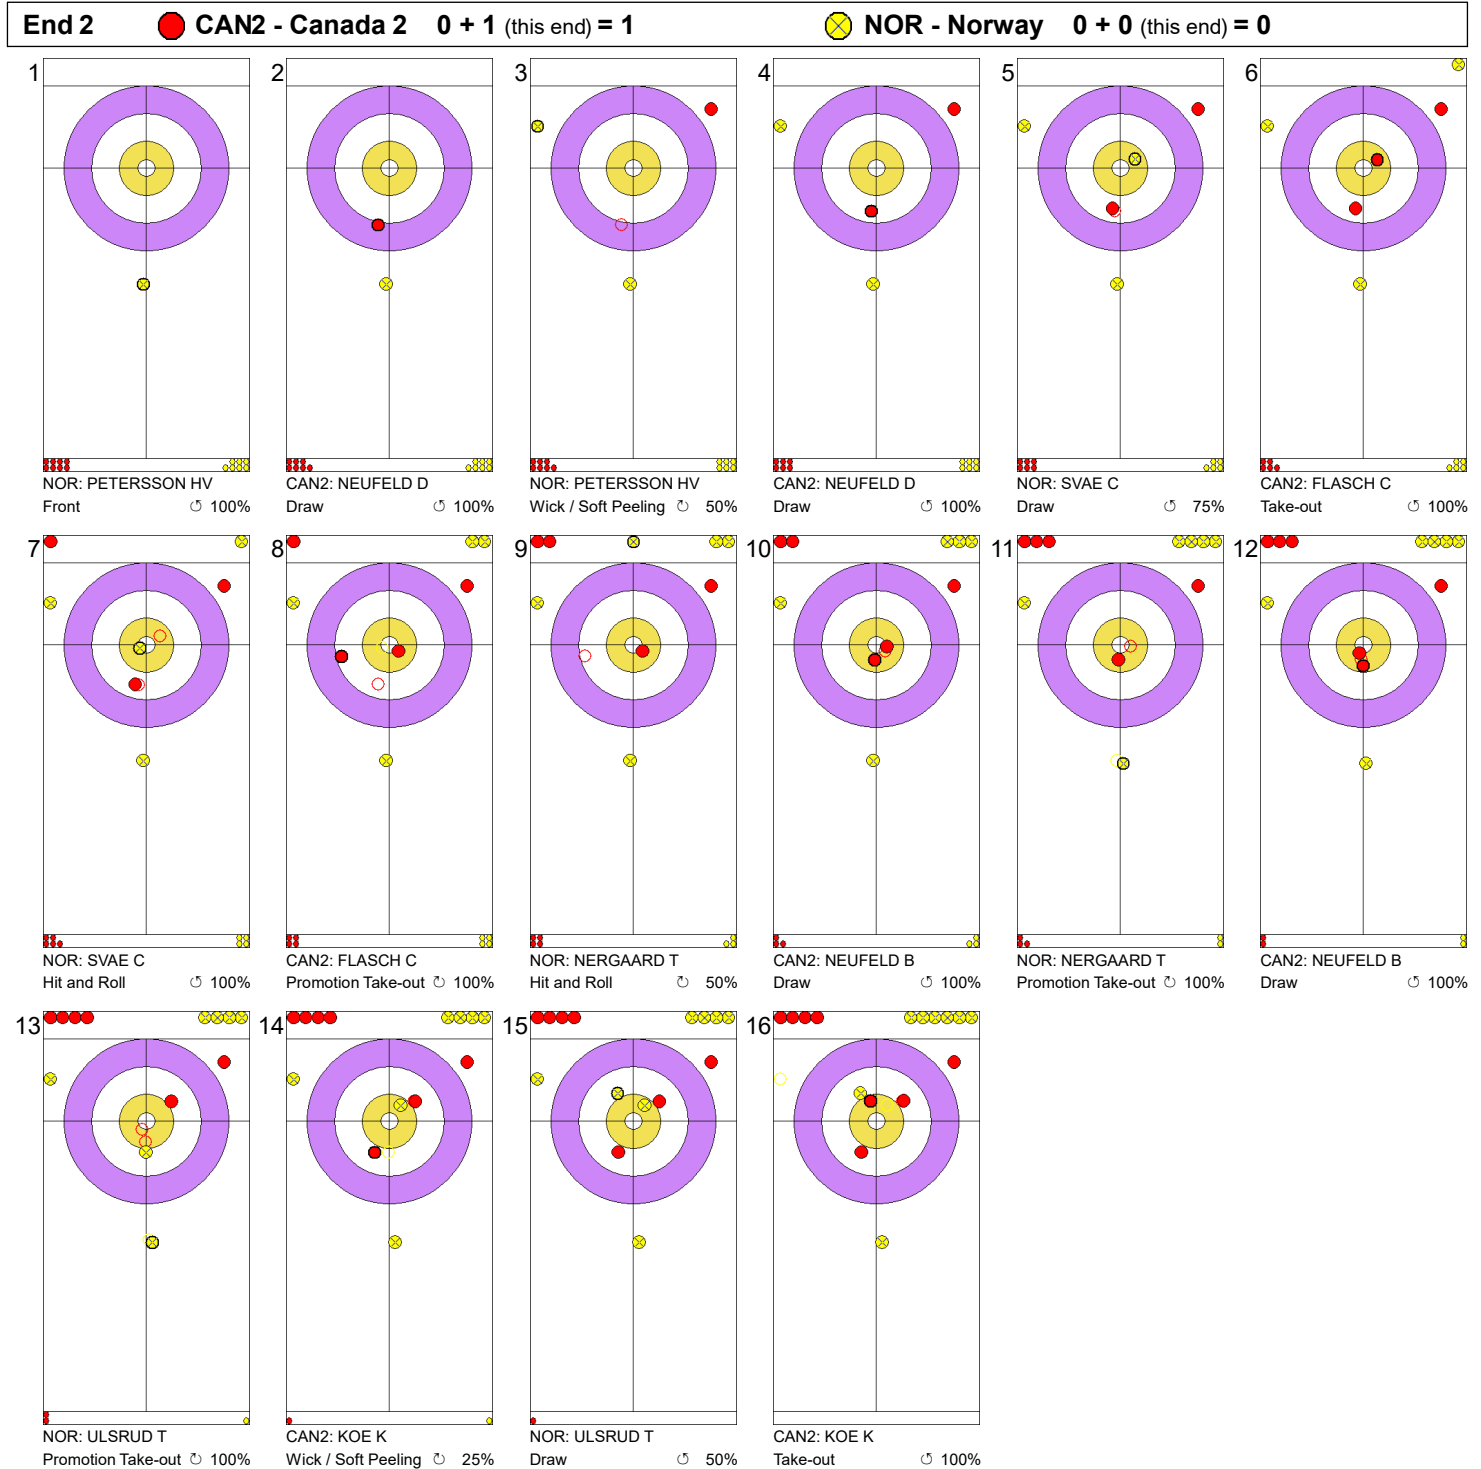

Game - Shot by Shot

Legend:
 ⤴ Clockwise ⤵ Counter-clockwise - Not considered

Game - Shot by Shot

Legend:
 ↻ Clockwise ↺ Counter-clockwise - Not considered

Game - Shot by Shot

Legend:
 ⌚ Clockwise ⌚ Counter-clockwise - Not considered

Game - Shot by Shot

Legend:
 Clockwise
  Counter-clockwise
 - Not considered

Game - Shot by Shot

Legend:
 Clockwise
  Counter-clockwise
 - Not considered

Game - Shot by Shot

Legend:
 ↻ Clockwise ↺ Counter-clockwise - Not considered

Game - Shot by Shot

Legend:
 ↻ Clockwise ↺ Counter-clockwise - Not considered

Game - Shot by Shot

Legend:
 ↻ Clockwise ↺ Counter-clockwise - Not considered