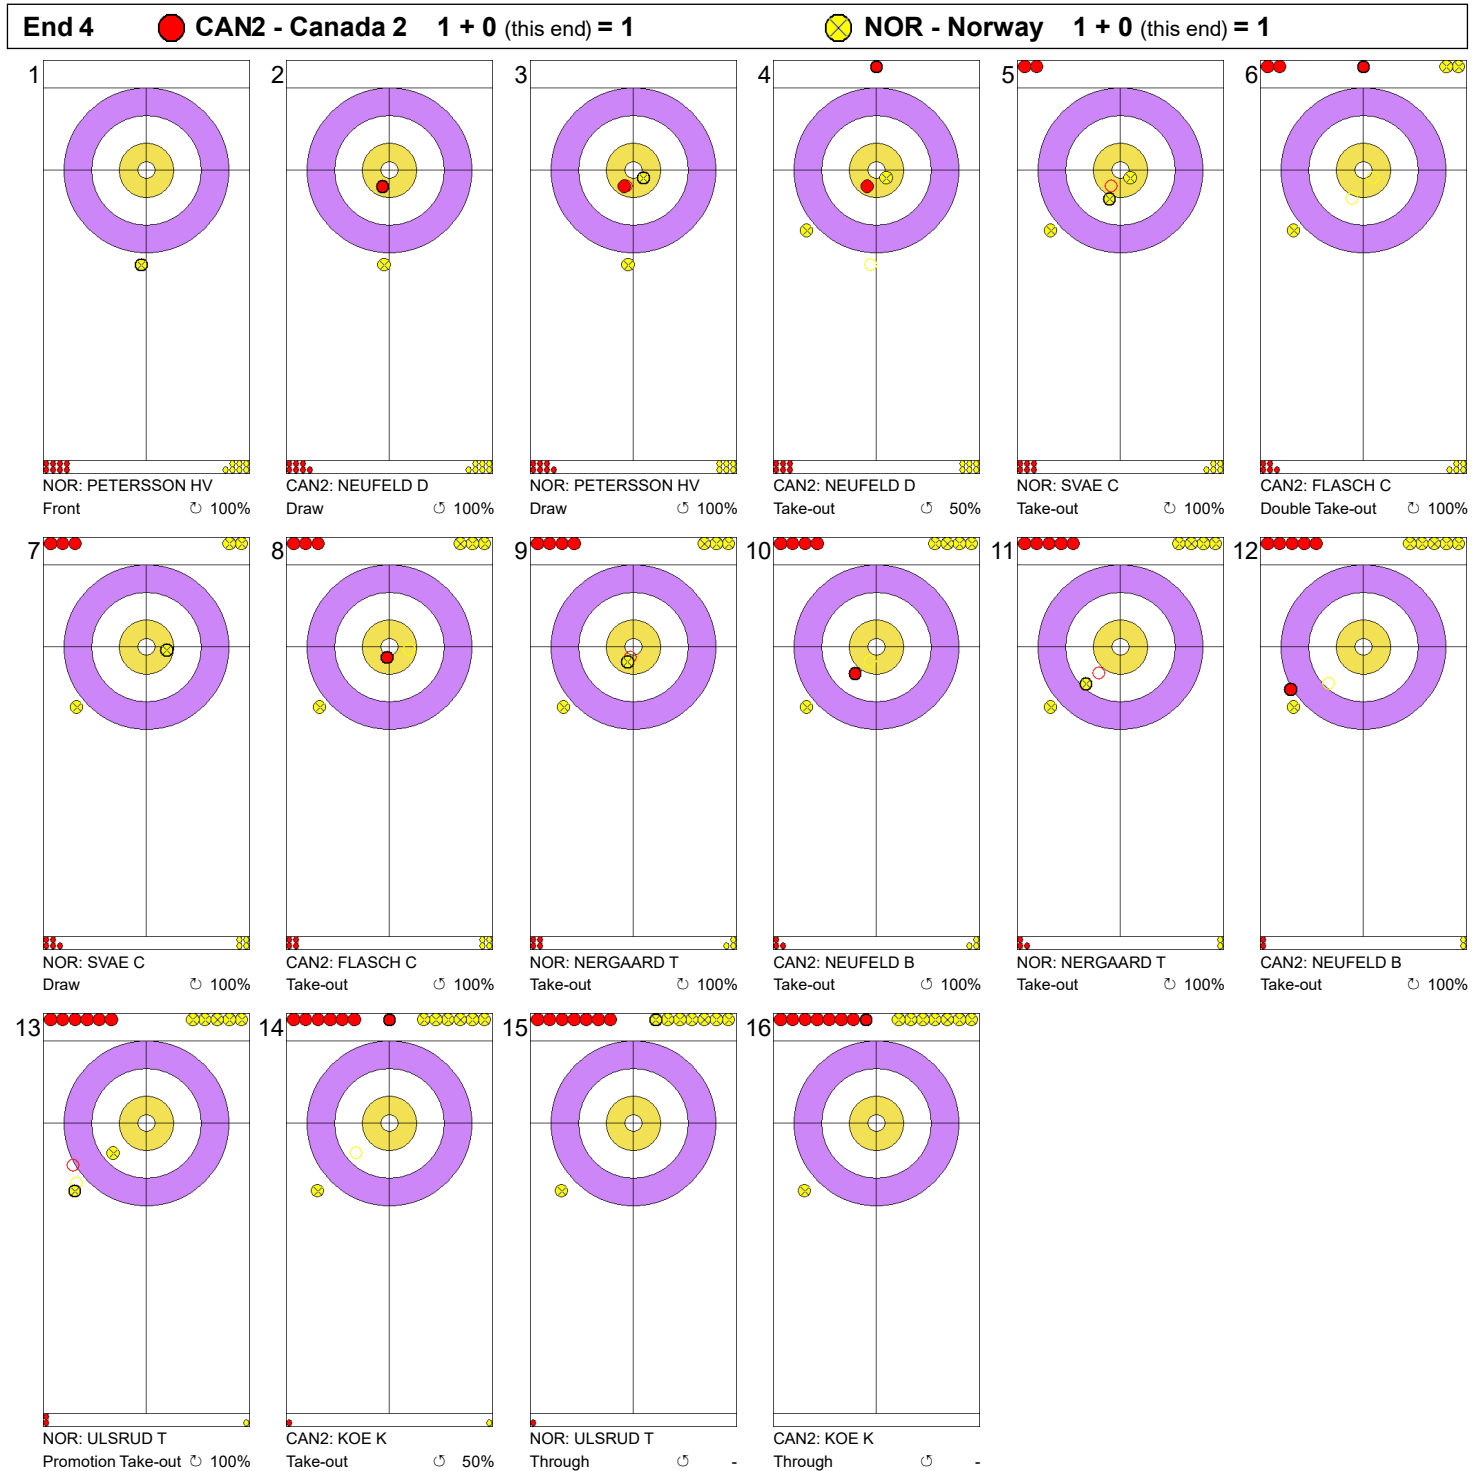

Game - Shot by Shot

Legend:
 ⤴ Clockwise ⤵ Counter-clockwise - Not considered

Game - Shot by Shot

Legend:
 ↻ Clockwise ↺ Counter-clockwise - Not considered

Game - Shot by Shot

Legend:
 ⌚ Clockwise ⌚ Counter-clockwise - Not considered

Game - Shot by Shot

Legend:
 Clockwise
  Counter-clockwise
 - Not considered

Game - Shot by Shot

Legend:
 Clockwise
  Counter-clockwise
 - Not considered

Game - Shot by Shot

Legend:
 ↻ Clockwise ↺ Counter-clockwise - Not considered

Game - Shot by Shot

Legend:
 ↻ Clockwise ↺ Counter-clockwise - Not considered

Game - Shot by Shot

Legend:
 ↻ Clockwise ↺ Counter-clockwise - Not considered