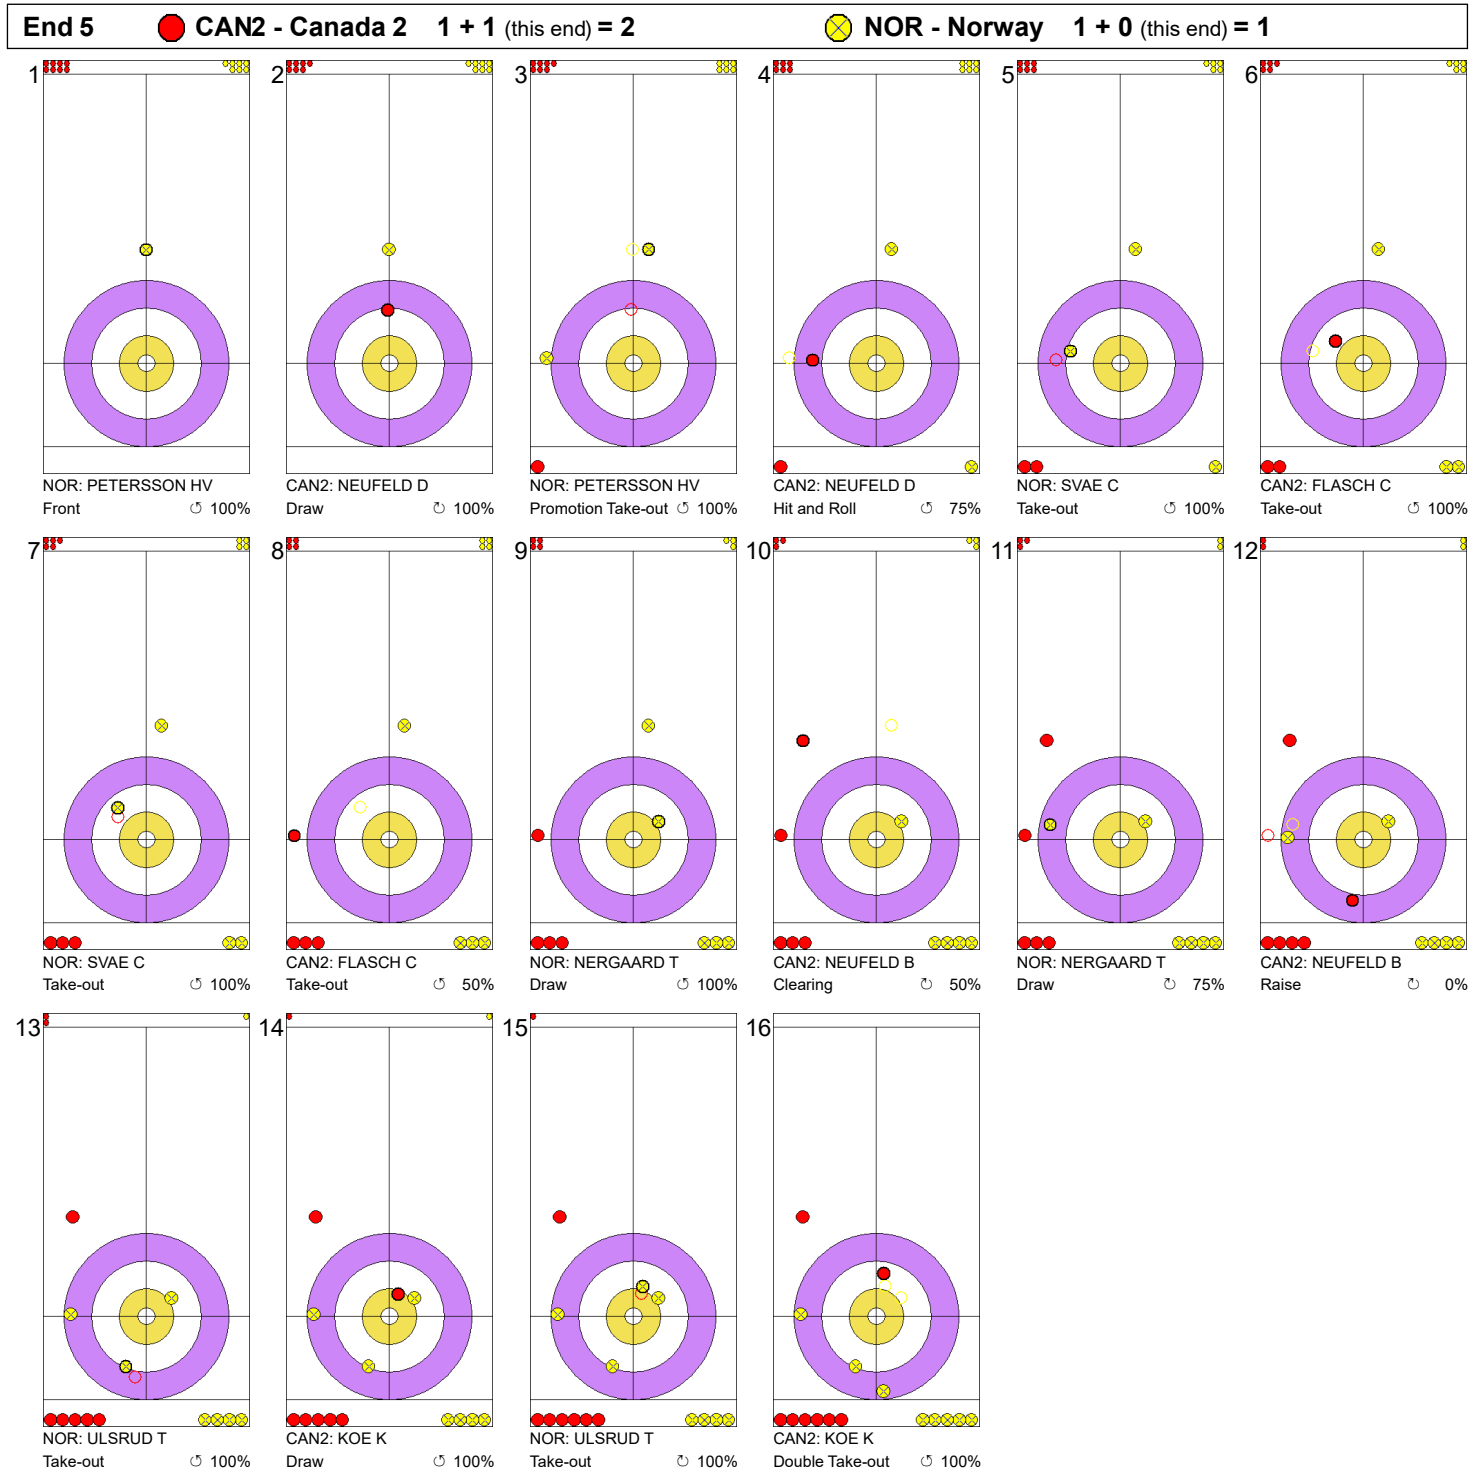

Game - Shot by Shot

Legend:
 ⤴ Clockwise ⤵ Counter-clockwise - Not considered

Game - Shot by Shot

Legend:
 ↻ Clockwise ↺ Counter-clockwise - Not considered

Game - Shot by Shot

Legend:
 ⌚ Clockwise ⌚ Counter-clockwise - Not considered

Game - Shot by Shot

Legend:
 Clockwise
  Counter-clockwise
 - Not considered

Game - Shot by Shot

Legend:
 Clockwise
  Counter-clockwise
 - Not considered

Game - Shot by Shot

Legend:
 ↻ Clockwise ↺ Counter-clockwise - Not considered

Game - Shot by Shot

Legend:
 ↻ Clockwise ↺ Counter-clockwise - Not considered

Game - Shot by Shot

Legend:
 ↻ Clockwise ↺ Counter-clockwise - Not considered