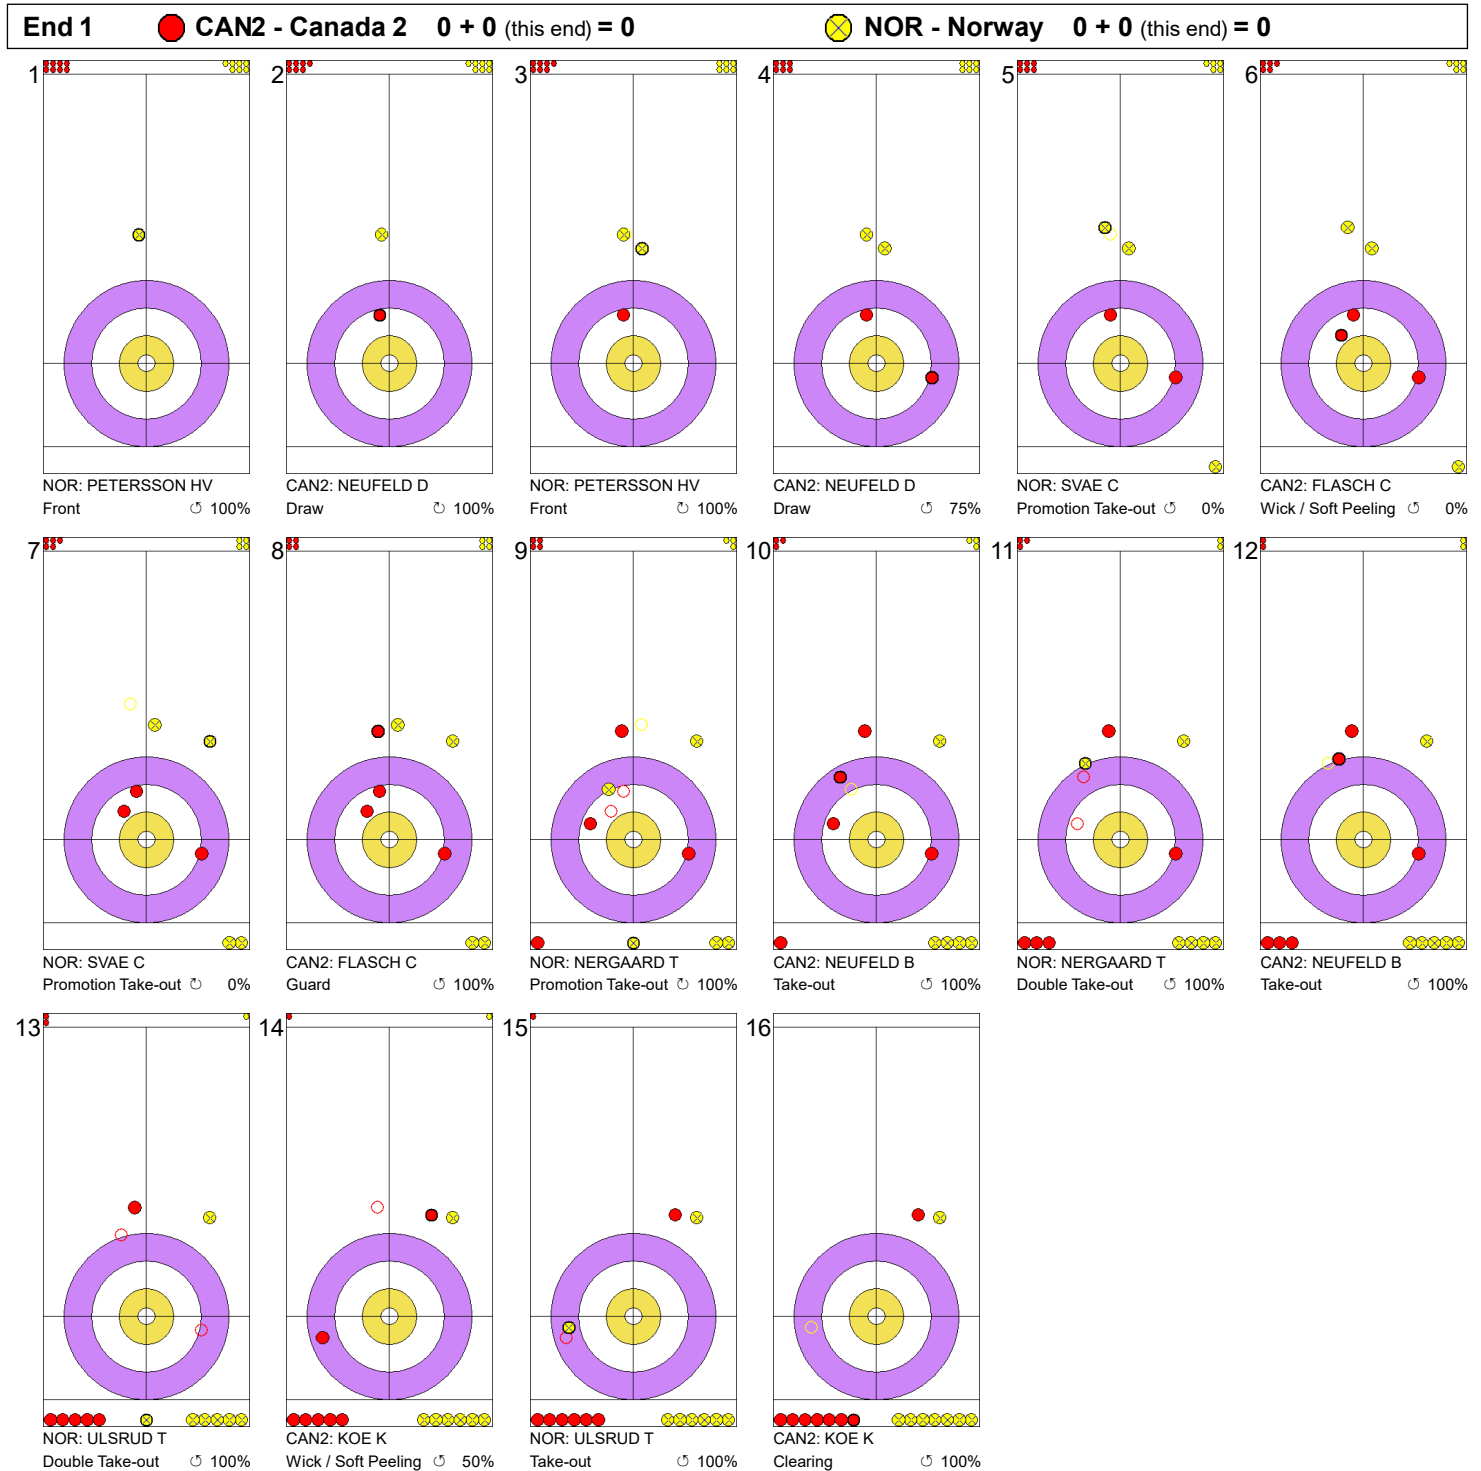

Game - Shot by Shot

Legend:
 ⤴ Clockwise ⤵ Counter-clockwise - Not considered

Game - Shot by Shot

Legend:
 ↻ Clockwise ↺ Counter-clockwise - Not considered

Game - Shot by Shot

Legend:
 ⌚ Clockwise ⌚ Counter-clockwise - Not considered

Game - Shot by Shot

Legend:
 Clockwise
  Counter-clockwise
 - Not considered

Game - Shot by Shot

Legend:
 Clockwise
  Counter-clockwise
 - Not considered

Game - Shot by Shot

Legend:
 ↻ Clockwise ↺ Counter-clockwise - Not considered

Game - Shot by Shot

Legend:
 ↻ Clockwise ↺ Counter-clockwise - Not considered

Game - Shot by Shot

Legend:
 ↻ Clockwise ↺ Counter-clockwise - Not considered