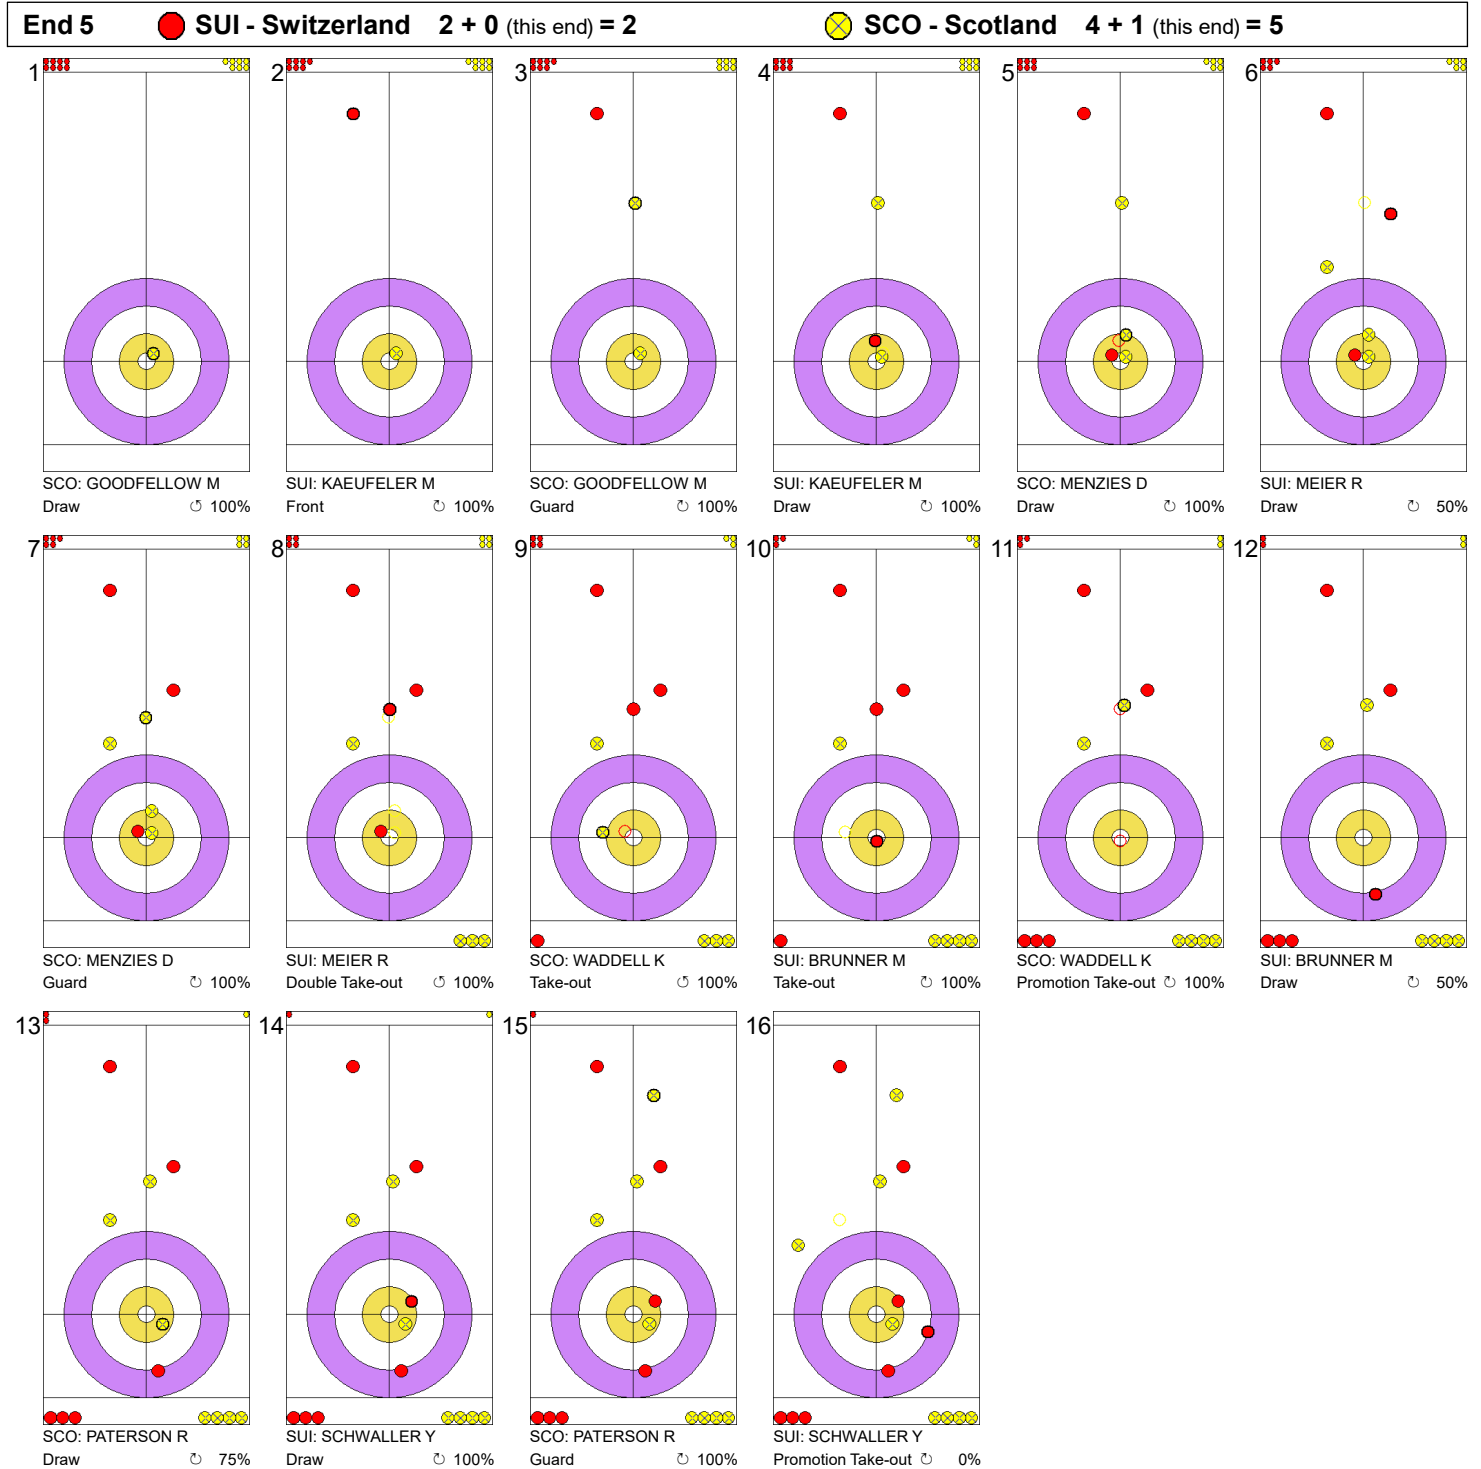

Game - Shot by Shot

Legend:
 Clockwise
  Counter-clockwise
 - Not considered

Game - Shot by Shot

Legend:
 ↻ Clockwise ↺ Counter-clockwise - Not considered

Game - Shot by Shot

Legend:
 Clockwise
  Counter-clockwise
 - Not considered

Game - Shot by Shot

Legend:
 Clockwise
  Counter-clockwise
 - Not considered

Game - Shot by Shot

Legend:
 Clockwise
  Counter-clockwise
 - Not considered

Game - Shot by Shot

Legend:
 ↻ Clockwise ↺ Counter-clockwise - Not considered