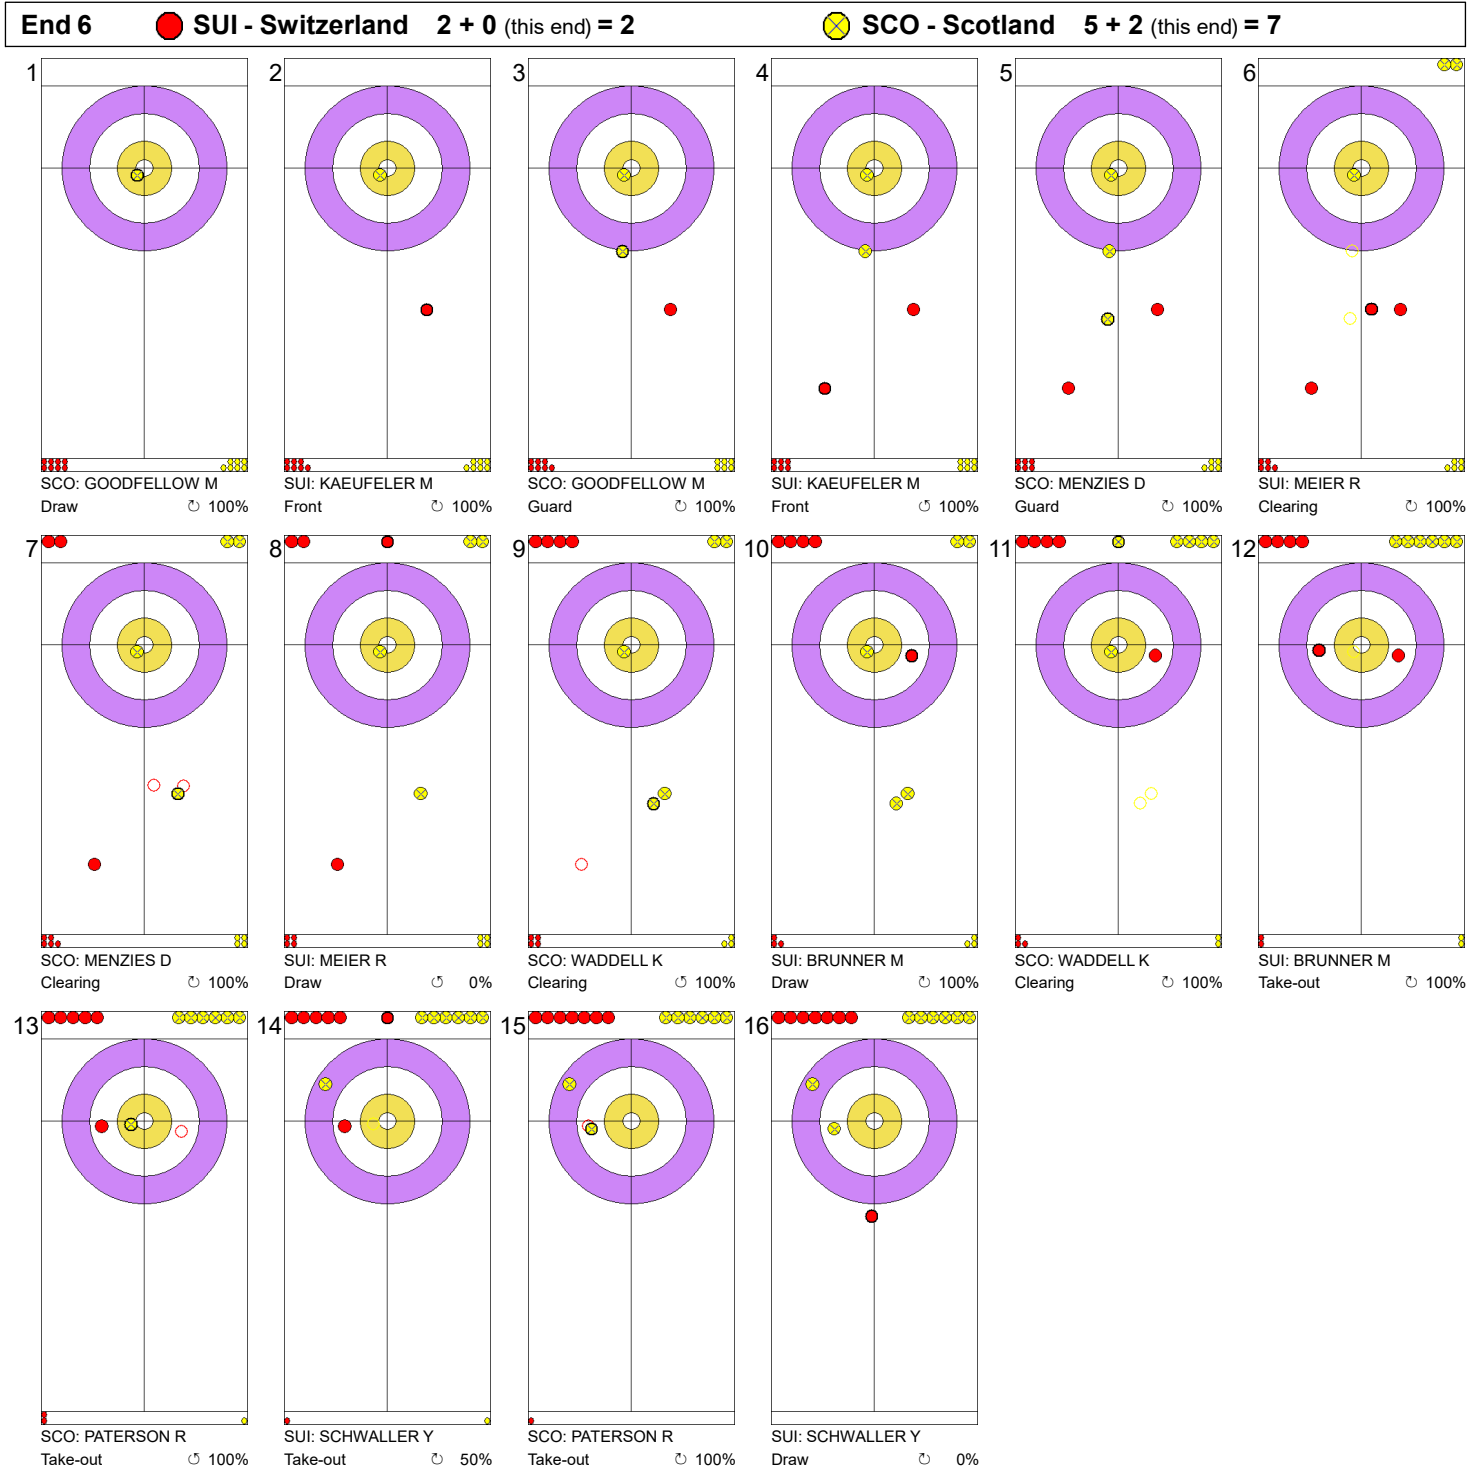

Game - Shot by Shot

Legend:
 Clockwise
  Counter-clockwise
 - Not considered

Game - Shot by Shot

Legend:
 ↻ Clockwise ↺ Counter-clockwise - Not considered

Game - Shot by Shot

Legend:
 Clockwise
  Counter-clockwise
 - Not considered

Game - Shot by Shot

Legend:
 Clockwise
  Counter-clockwise
 - Not considered

Game - Shot by Shot

Legend:
 Clockwise
  Counter-clockwise
 - Not considered

Game - Shot by Shot

Legend:
 ↻ Clockwise ↺ Counter-clockwise - Not considered