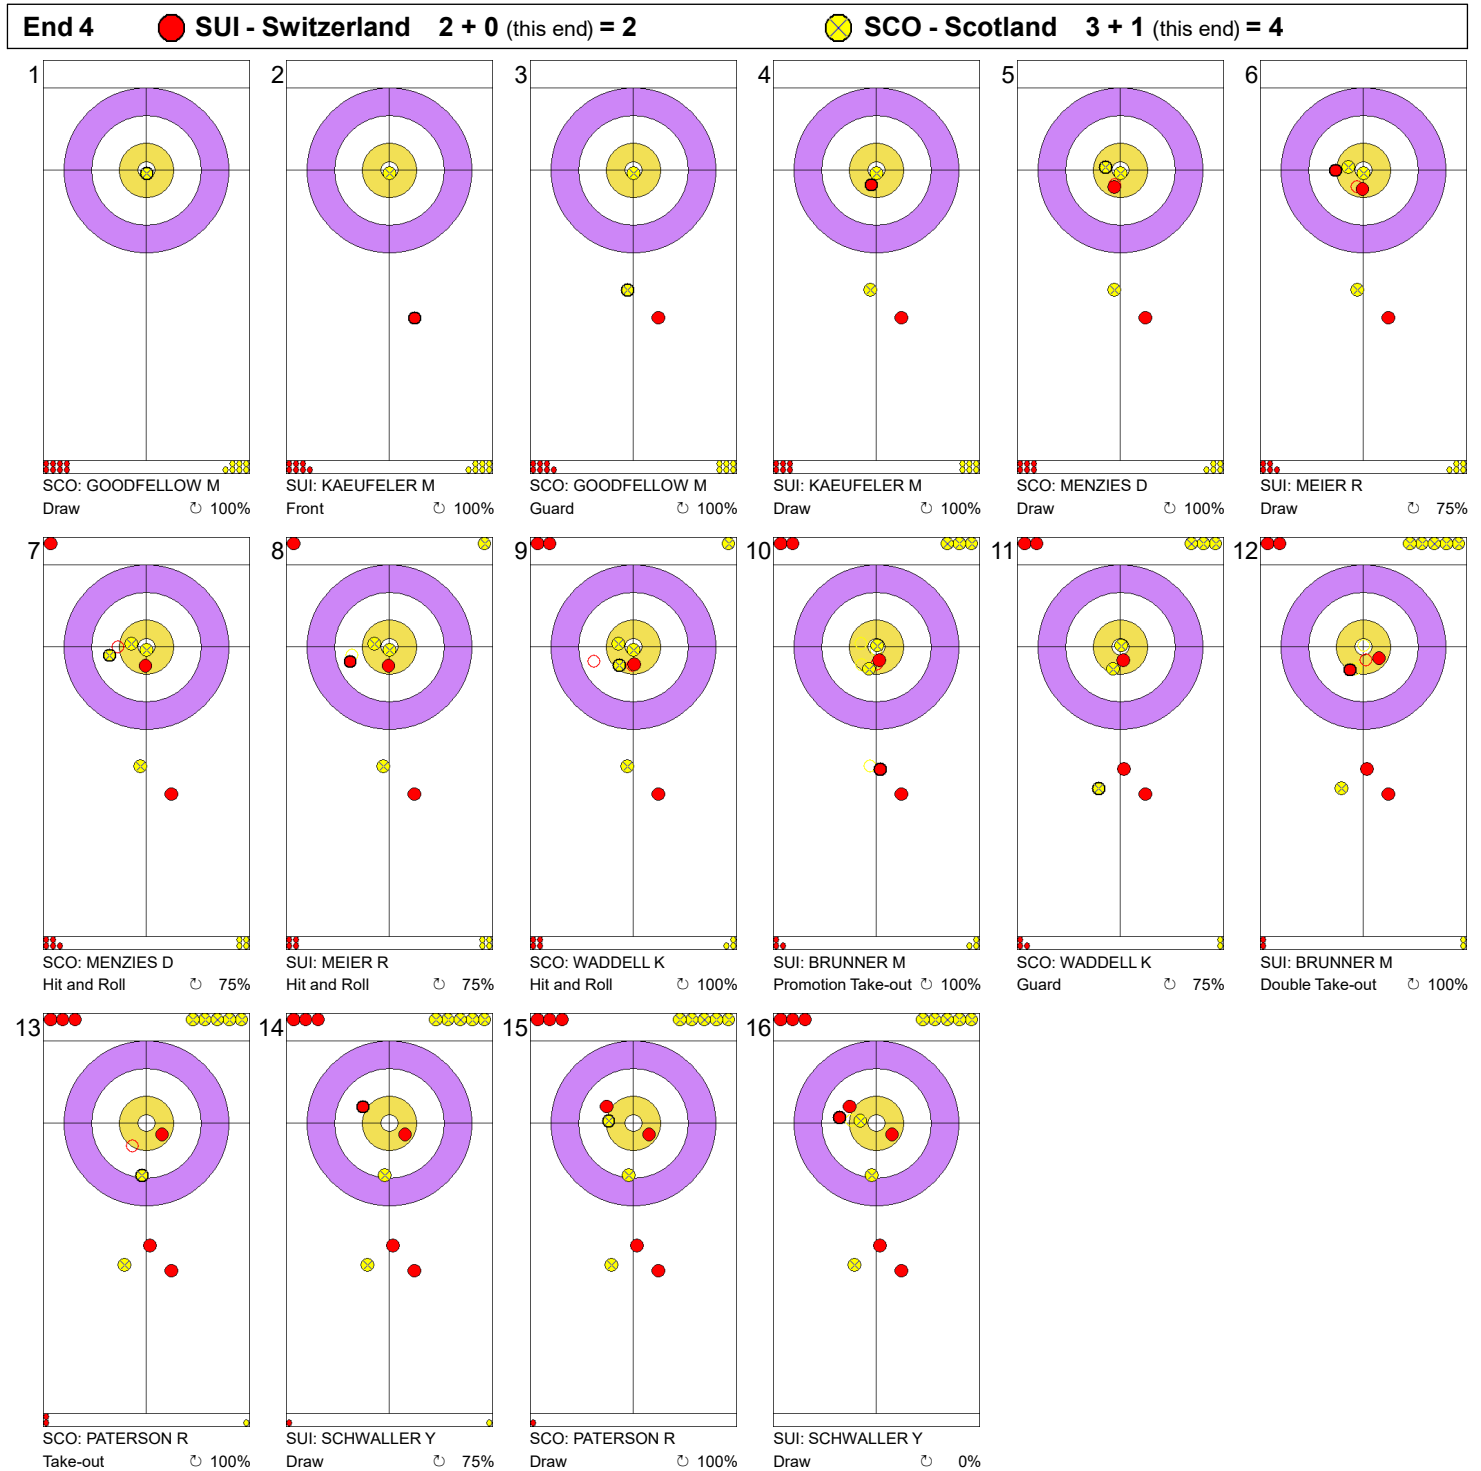

Game - Shot by Shot

Legend:
 Clockwise
  Counter-clockwise
 - Not considered

Game - Shot by Shot

Legend:
 ↻ Clockwise ↺ Counter-clockwise - Not considered

Game - Shot by Shot

Legend:
 Clockwise
  Counter-clockwise
 - Not considered

Game - Shot by Shot

Legend:
 Clockwise
  Counter-clockwise
 - Not considered

Game - Shot by Shot

Legend:
 Clockwise
  Counter-clockwise
 - Not considered

Game - Shot by Shot

Legend:
 ↻ Clockwise ↺ Counter-clockwise - Not considered