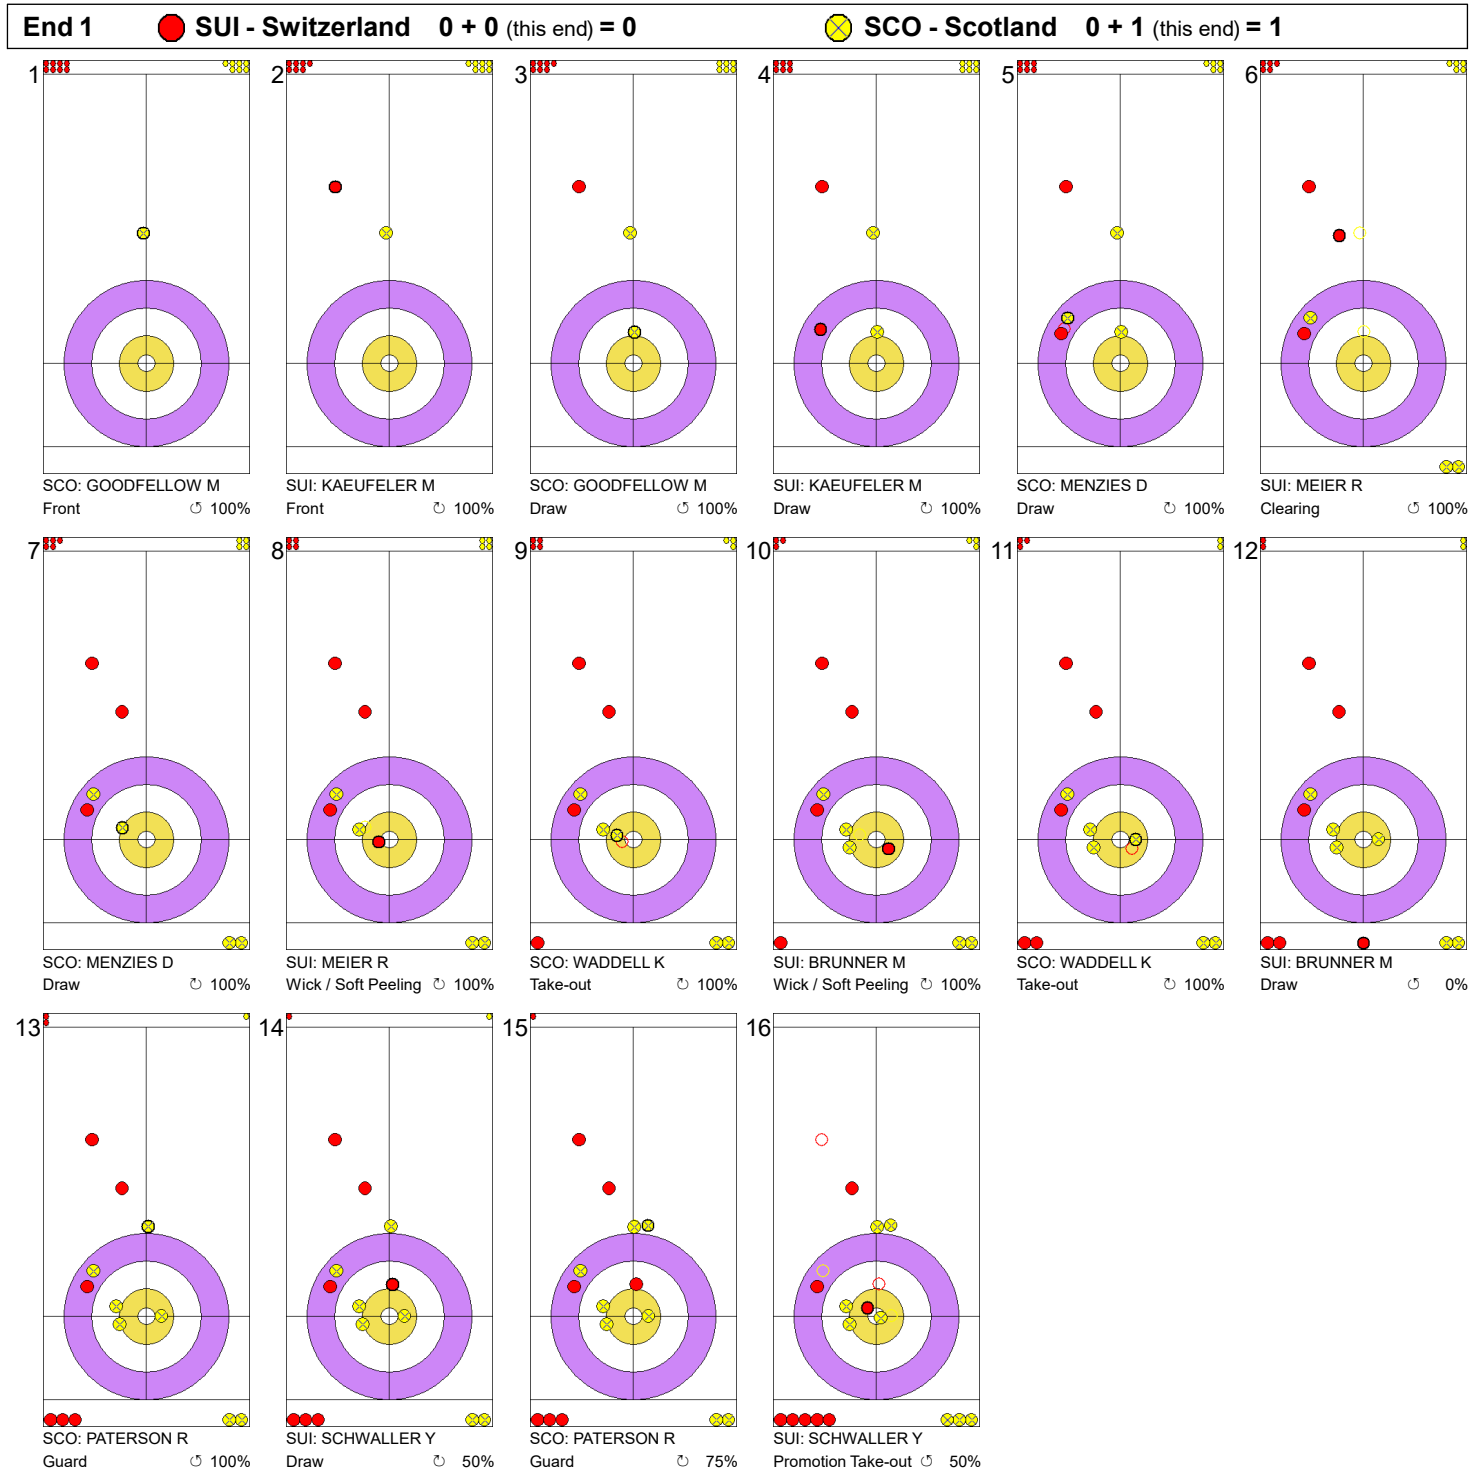

Game - Shot by Shot

Legend:
 Clockwise
  Counter-clockwise
 - Not considered

Game - Shot by Shot

Legend:
 ↻ Clockwise ↺ Counter-clockwise - Not considered

Game - Shot by Shot

Legend:
 Clockwise
  Counter-clockwise
 - Not considered

Game - Shot by Shot

Legend:
 Clockwise
  Counter-clockwise
 - Not considered

Game - Shot by Shot

Legend:
 Clockwise
  Counter-clockwise
 - Not considered

Game - Shot by Shot

Legend:
 ↻ Clockwise ↺ Counter-clockwise - Not considered