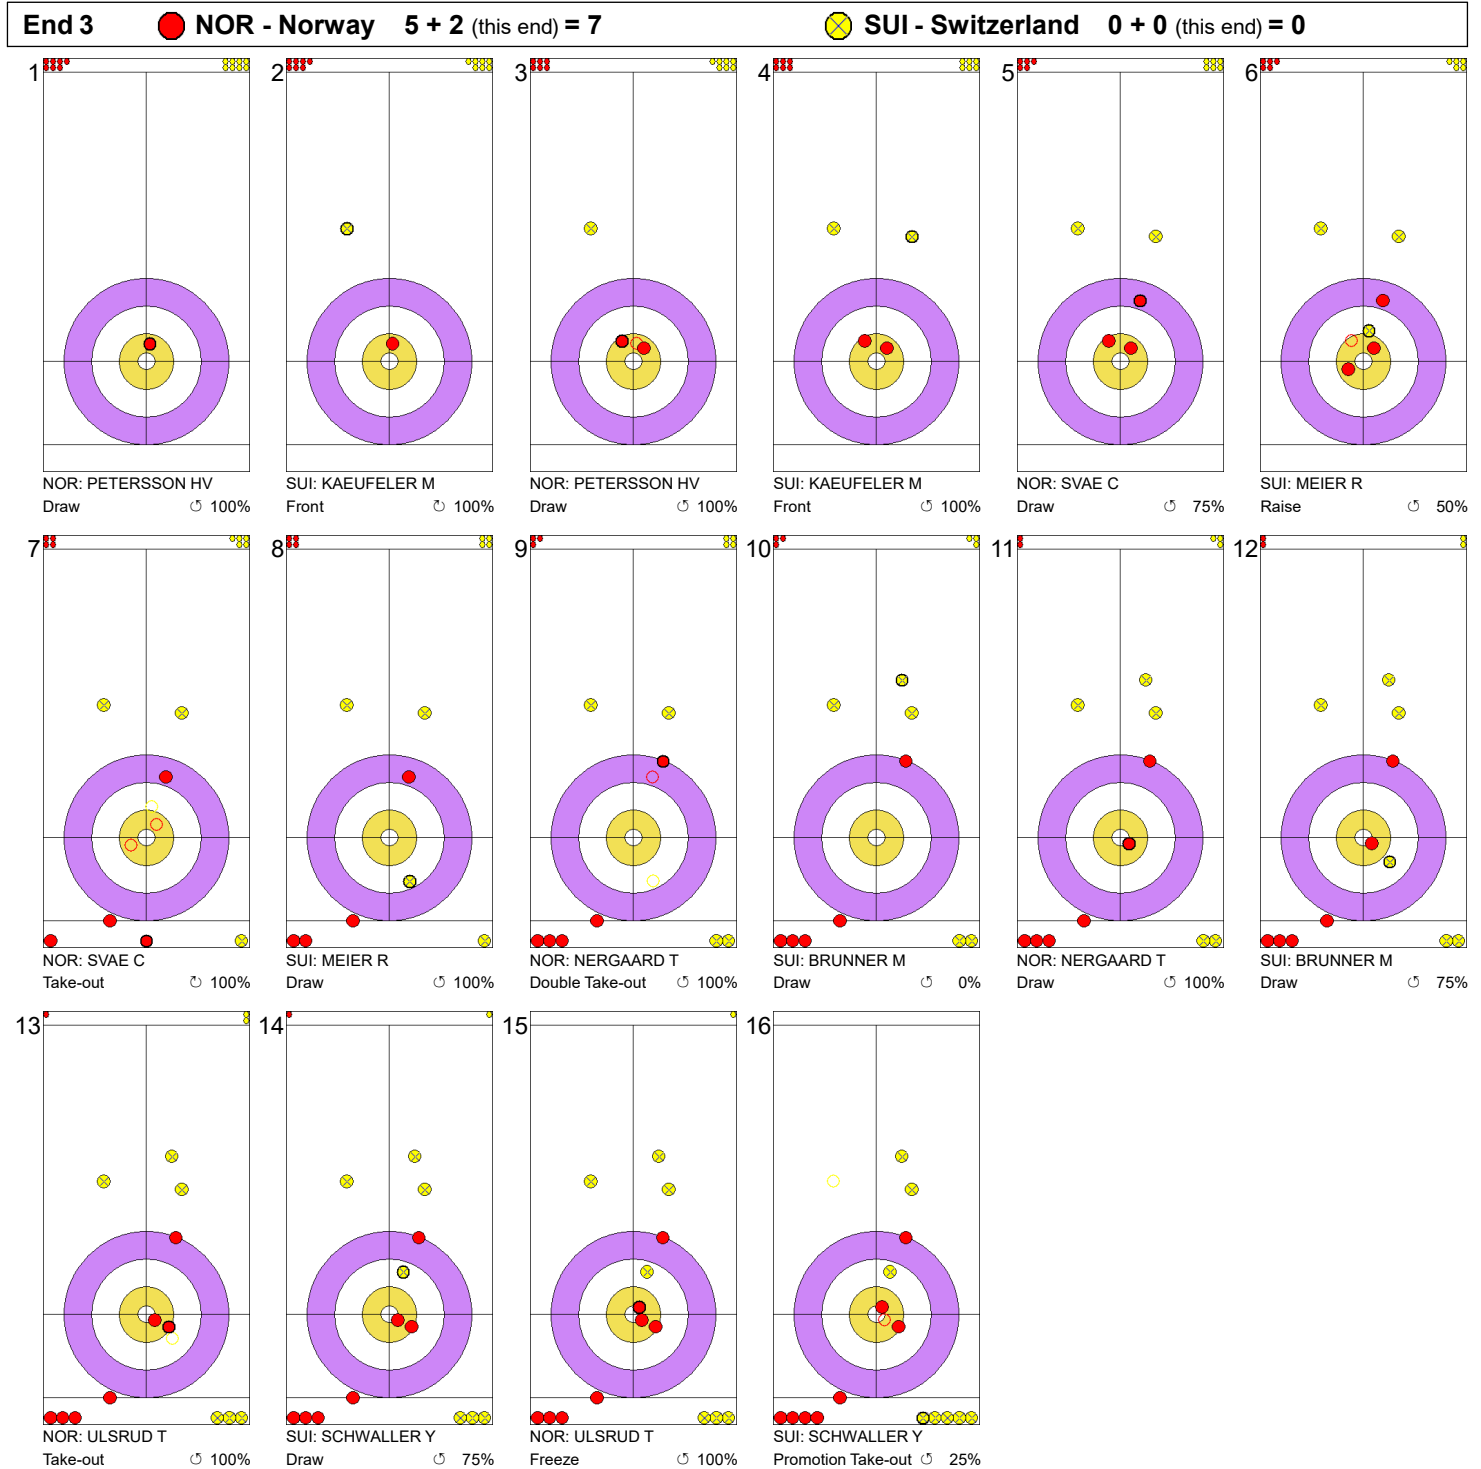

Game - Shot by Shot

**Legend:**  
 Clockwise     
  Counter-clockwise     
 - Not considered

Game - Shot by Shot

**Legend:**  
 Clockwise     
  Counter-clockwise     
 - Not considered

Game - Shot by Shot

**Legend:**  
 Clockwise     
  Counter-clockwise     
 - Not considered

Game - Shot by Shot

**Legend:**  
 ⌚ Clockwise      ⌚ Counter-clockwise      - Not considered

Game - Shot by Shot

**Legend:**  
 ↻ Clockwise      ↺ Counter-clockwise      - Not considered