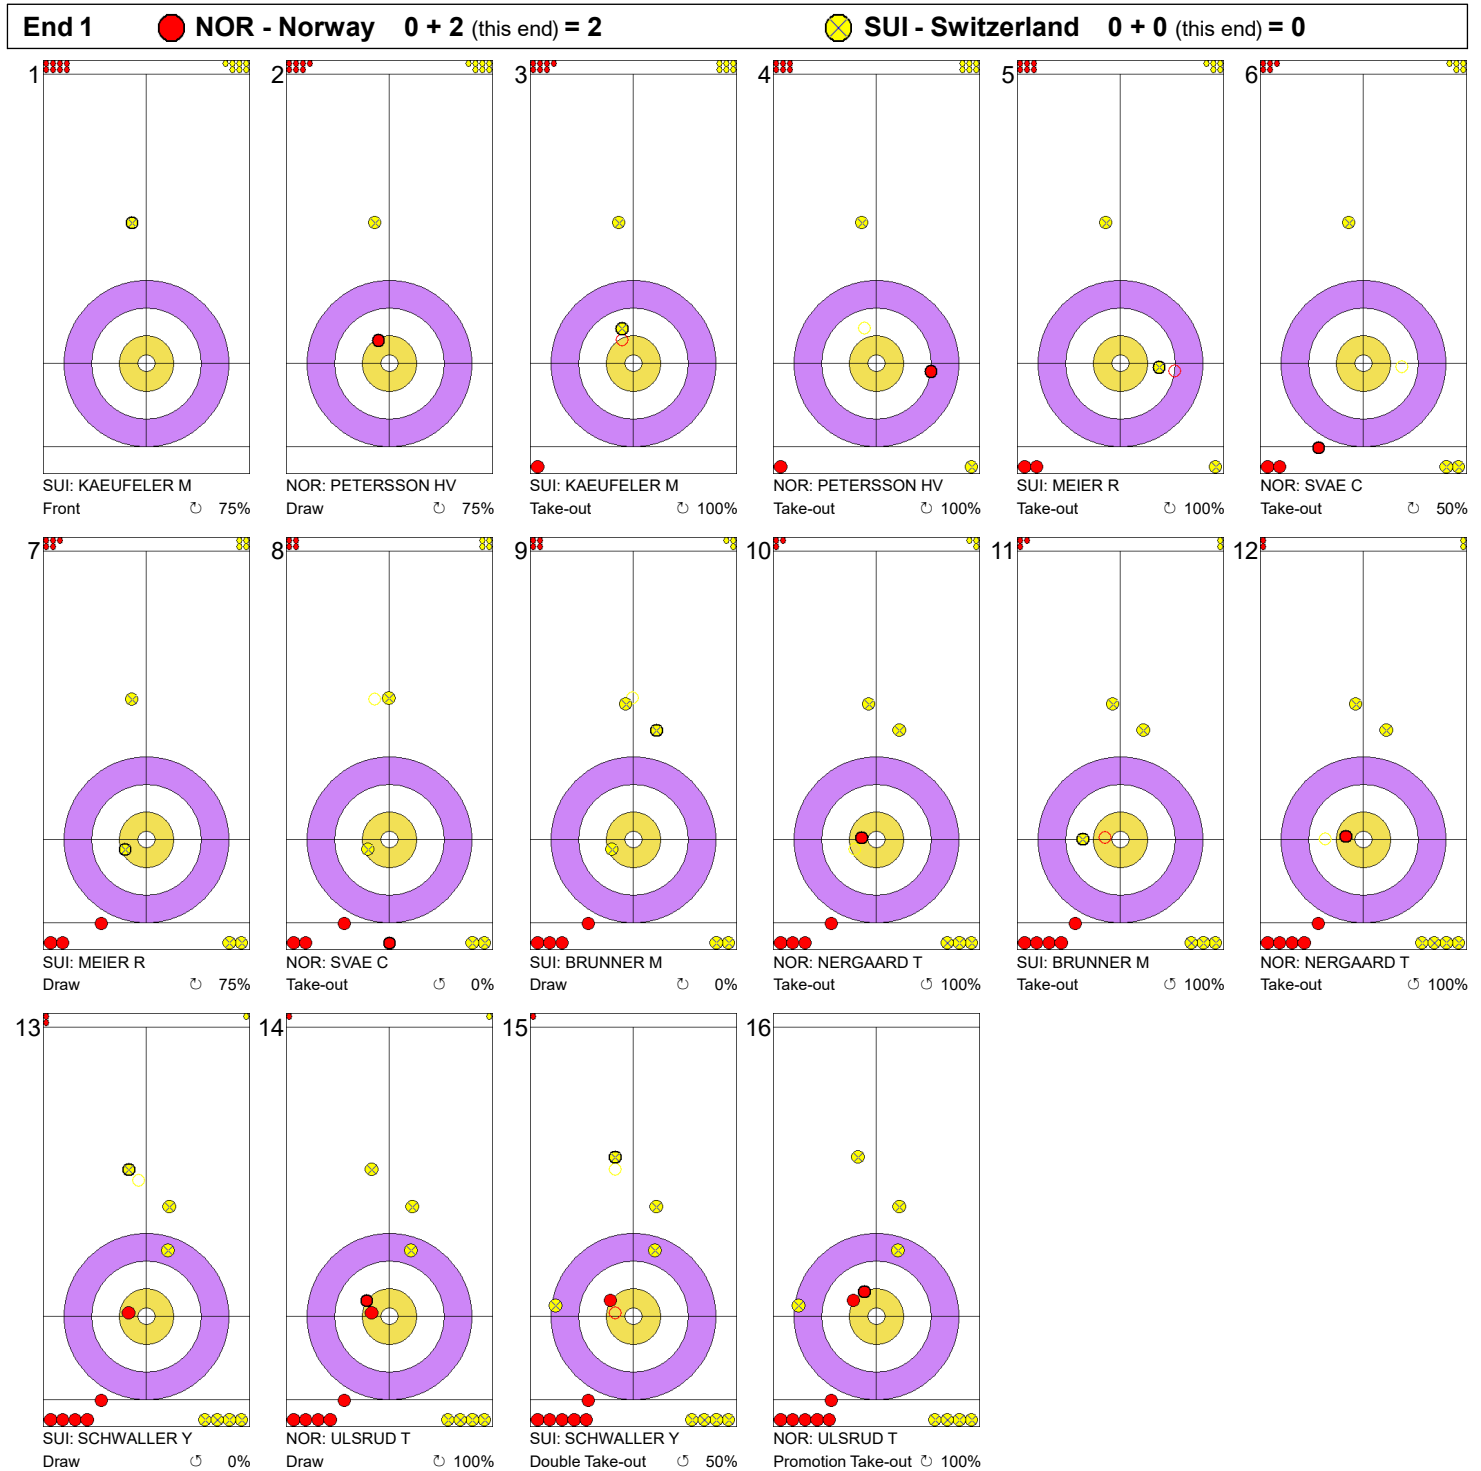

Game - Shot by Shot

**Legend:**  
 Clockwise     
  Counter-clockwise     
 - Not considered

Game - Shot by Shot

**Legend:**  
 Clockwise     
  Counter-clockwise     
 - Not considered

Game - Shot by Shot

**Legend:**  
 Clockwise     
  Counter-clockwise     
 - Not considered

Game - Shot by Shot

**Legend:**  
 ⌚ Clockwise      ⌚ Counter-clockwise      - Not considered

Game - Shot by Shot

**Legend:**  
 ↻ Clockwise      ↺ Counter-clockwise      - Not considered