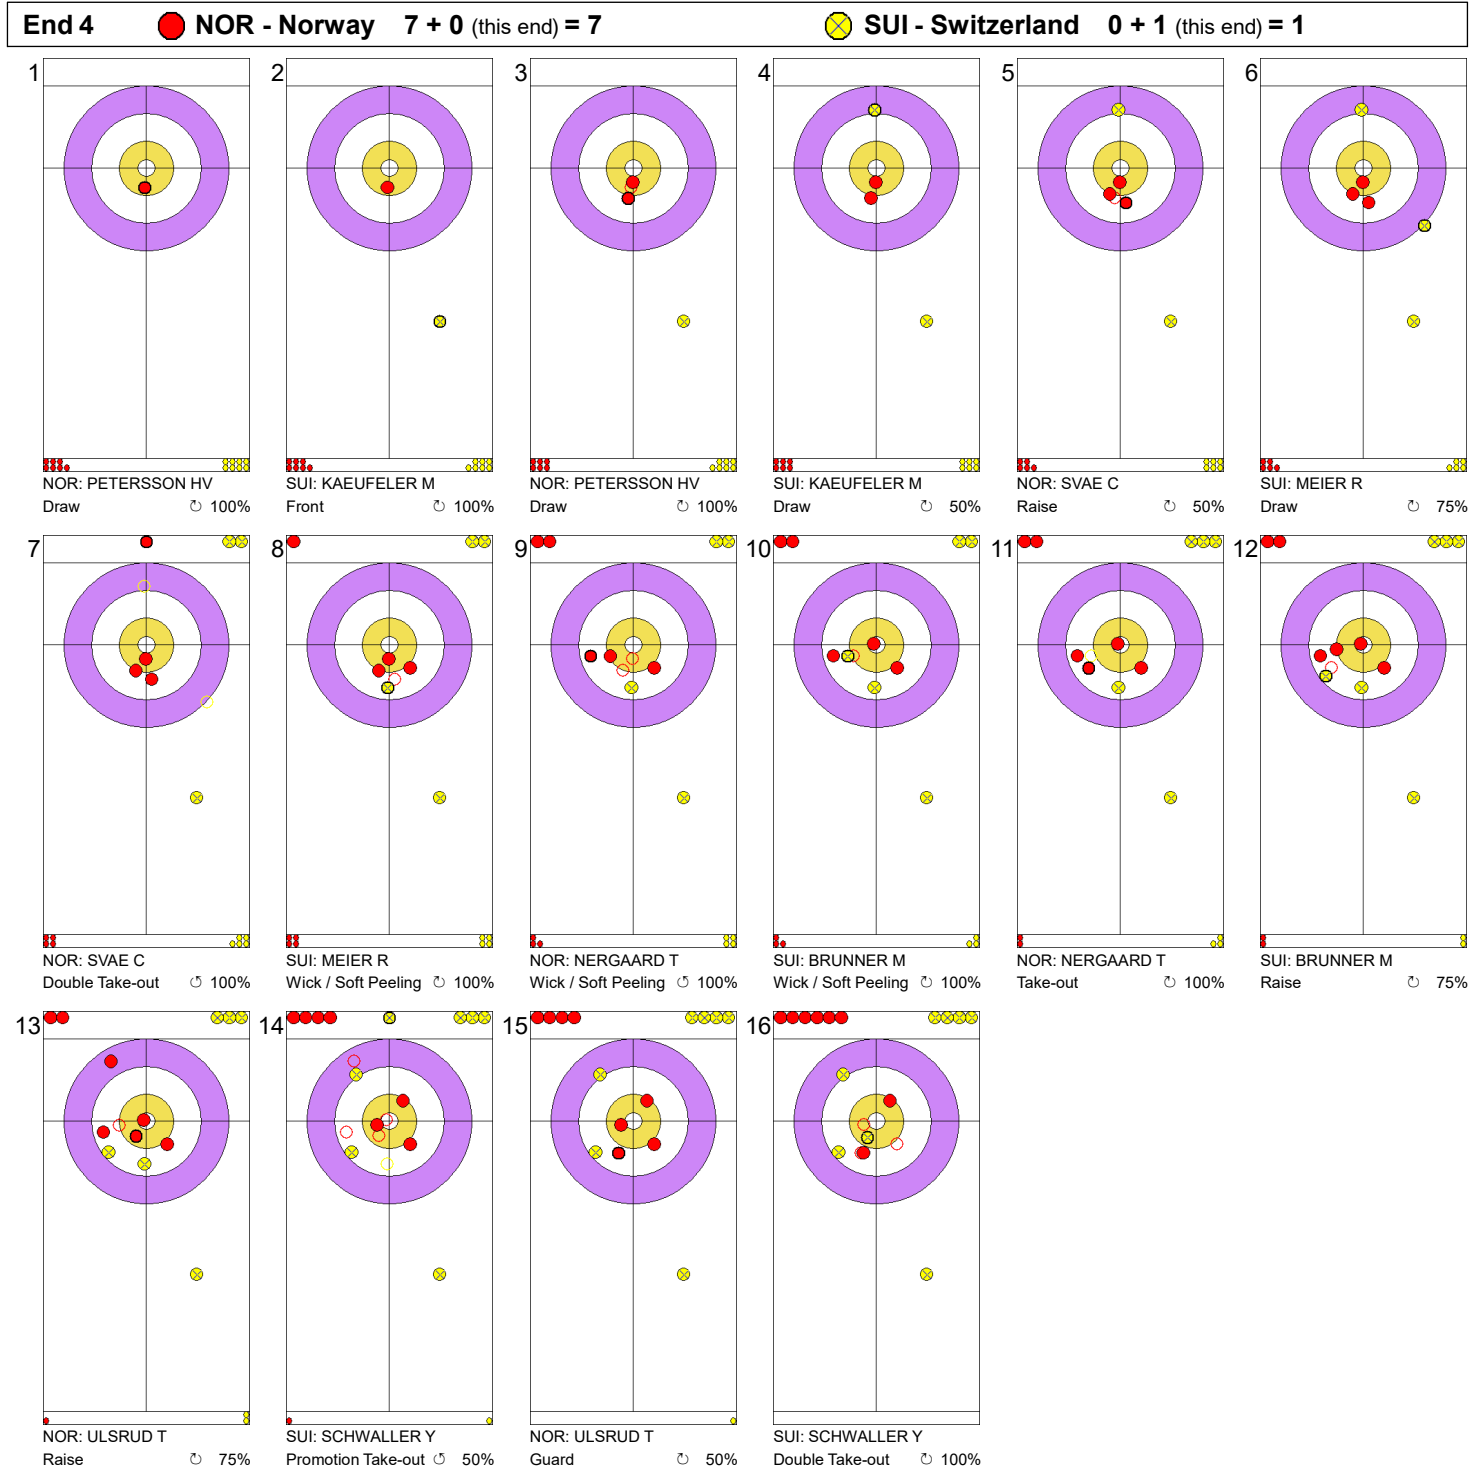

Game - Shot by Shot

**Legend:**  
 Clockwise     
  Counter-clockwise     
 - Not considered

Game - Shot by Shot

**Legend:**  
 Clockwise     
  Counter-clockwise     
 - Not considered

Game - Shot by Shot

**Legend:**  
 Clockwise     
  Counter-clockwise     
 - Not considered

Game - Shot by Shot

**Legend:**  
 ⌚ Clockwise      ⌚ Counter-clockwise      - Not considered

Game - Shot by Shot

**Legend:**  
 ↻ Clockwise      ↺ Counter-clockwise      - Not considered