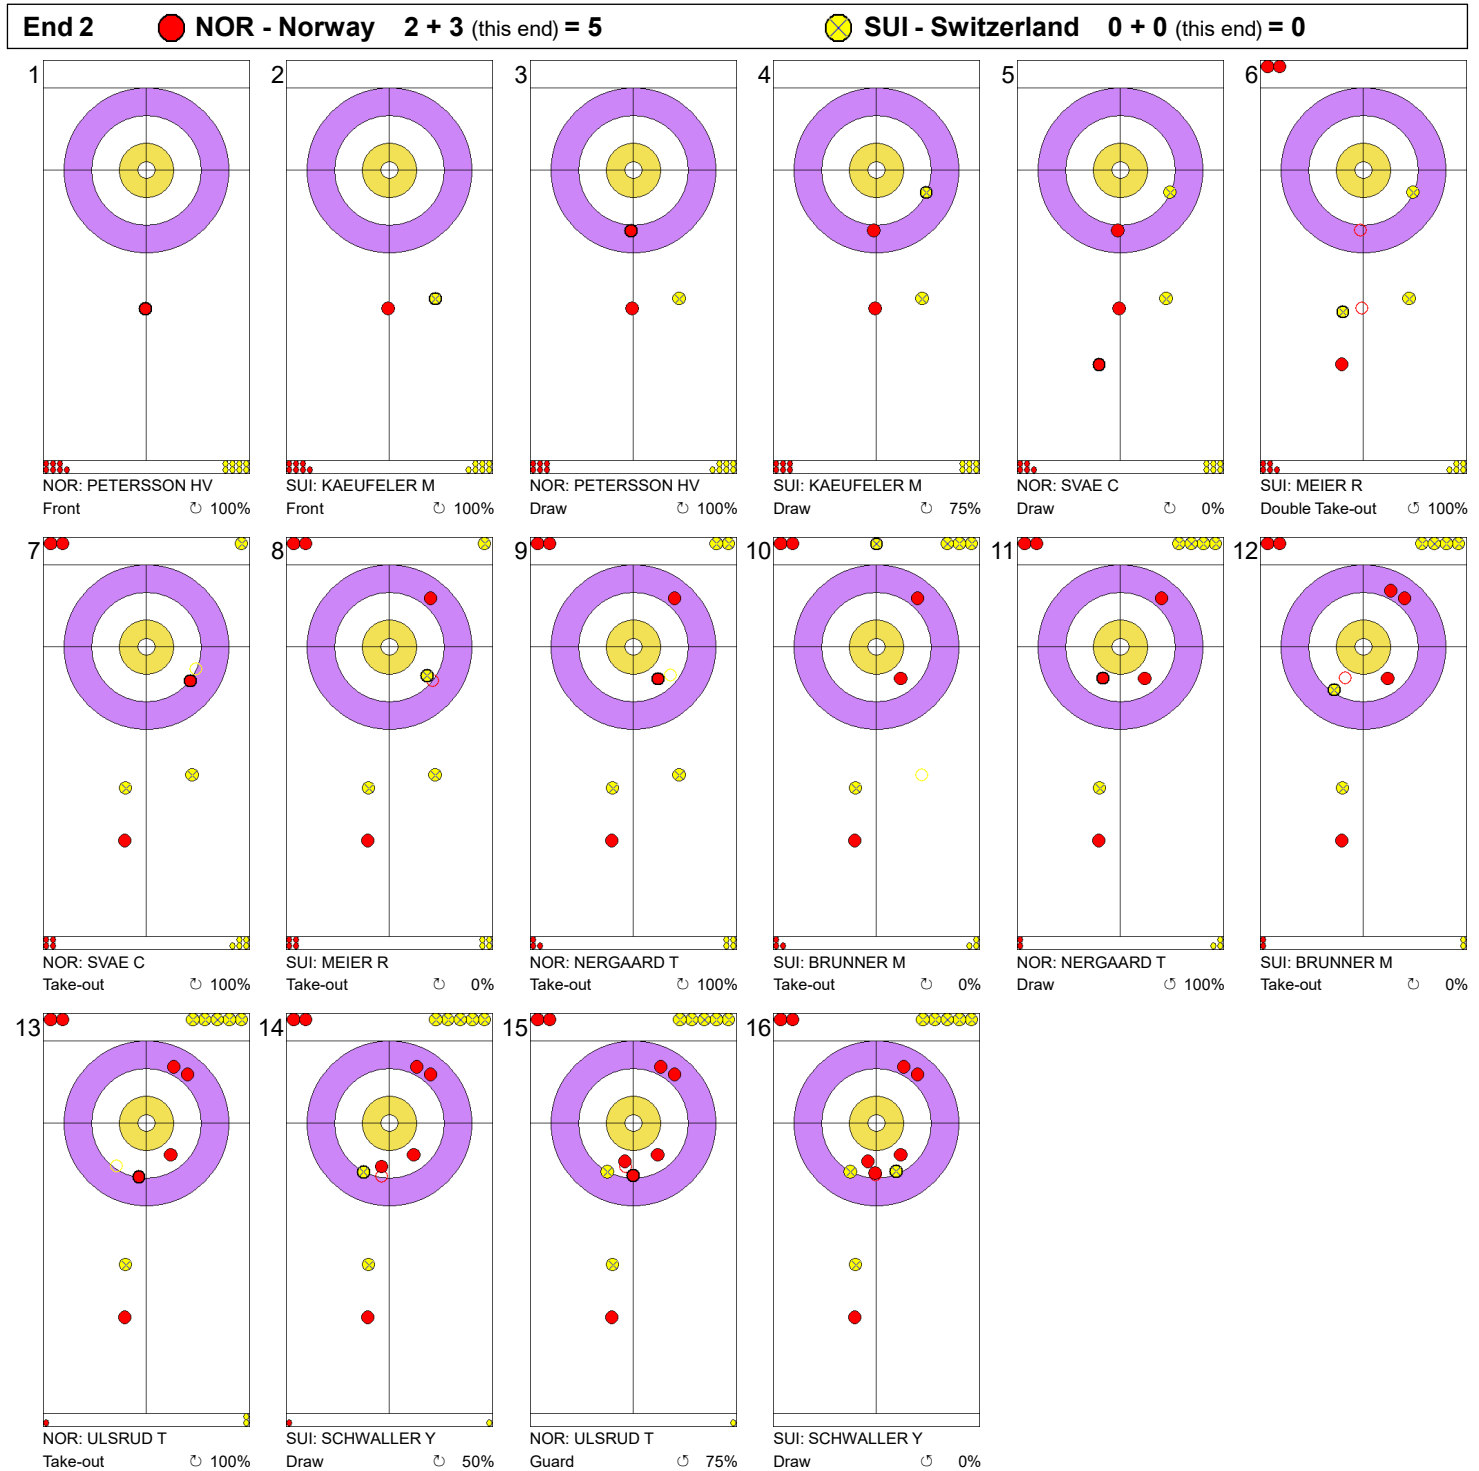

Game - Shot by Shot

**Legend:**  
 Clockwise     
  Counter-clockwise     
 - Not considered

Game - Shot by Shot

**Legend:**  
 Clockwise     
  Counter-clockwise     
 - Not considered

Game - Shot by Shot

**Legend:**  
 Clockwise     
  Counter-clockwise     
 - Not considered

Game - Shot by Shot

**Legend:**  
 ⌚ Clockwise      ⌚ Counter-clockwise      - Not considered

Game - Shot by Shot

**Legend:**  
 ↻ Clockwise      ↺ Counter-clockwise      - Not considered