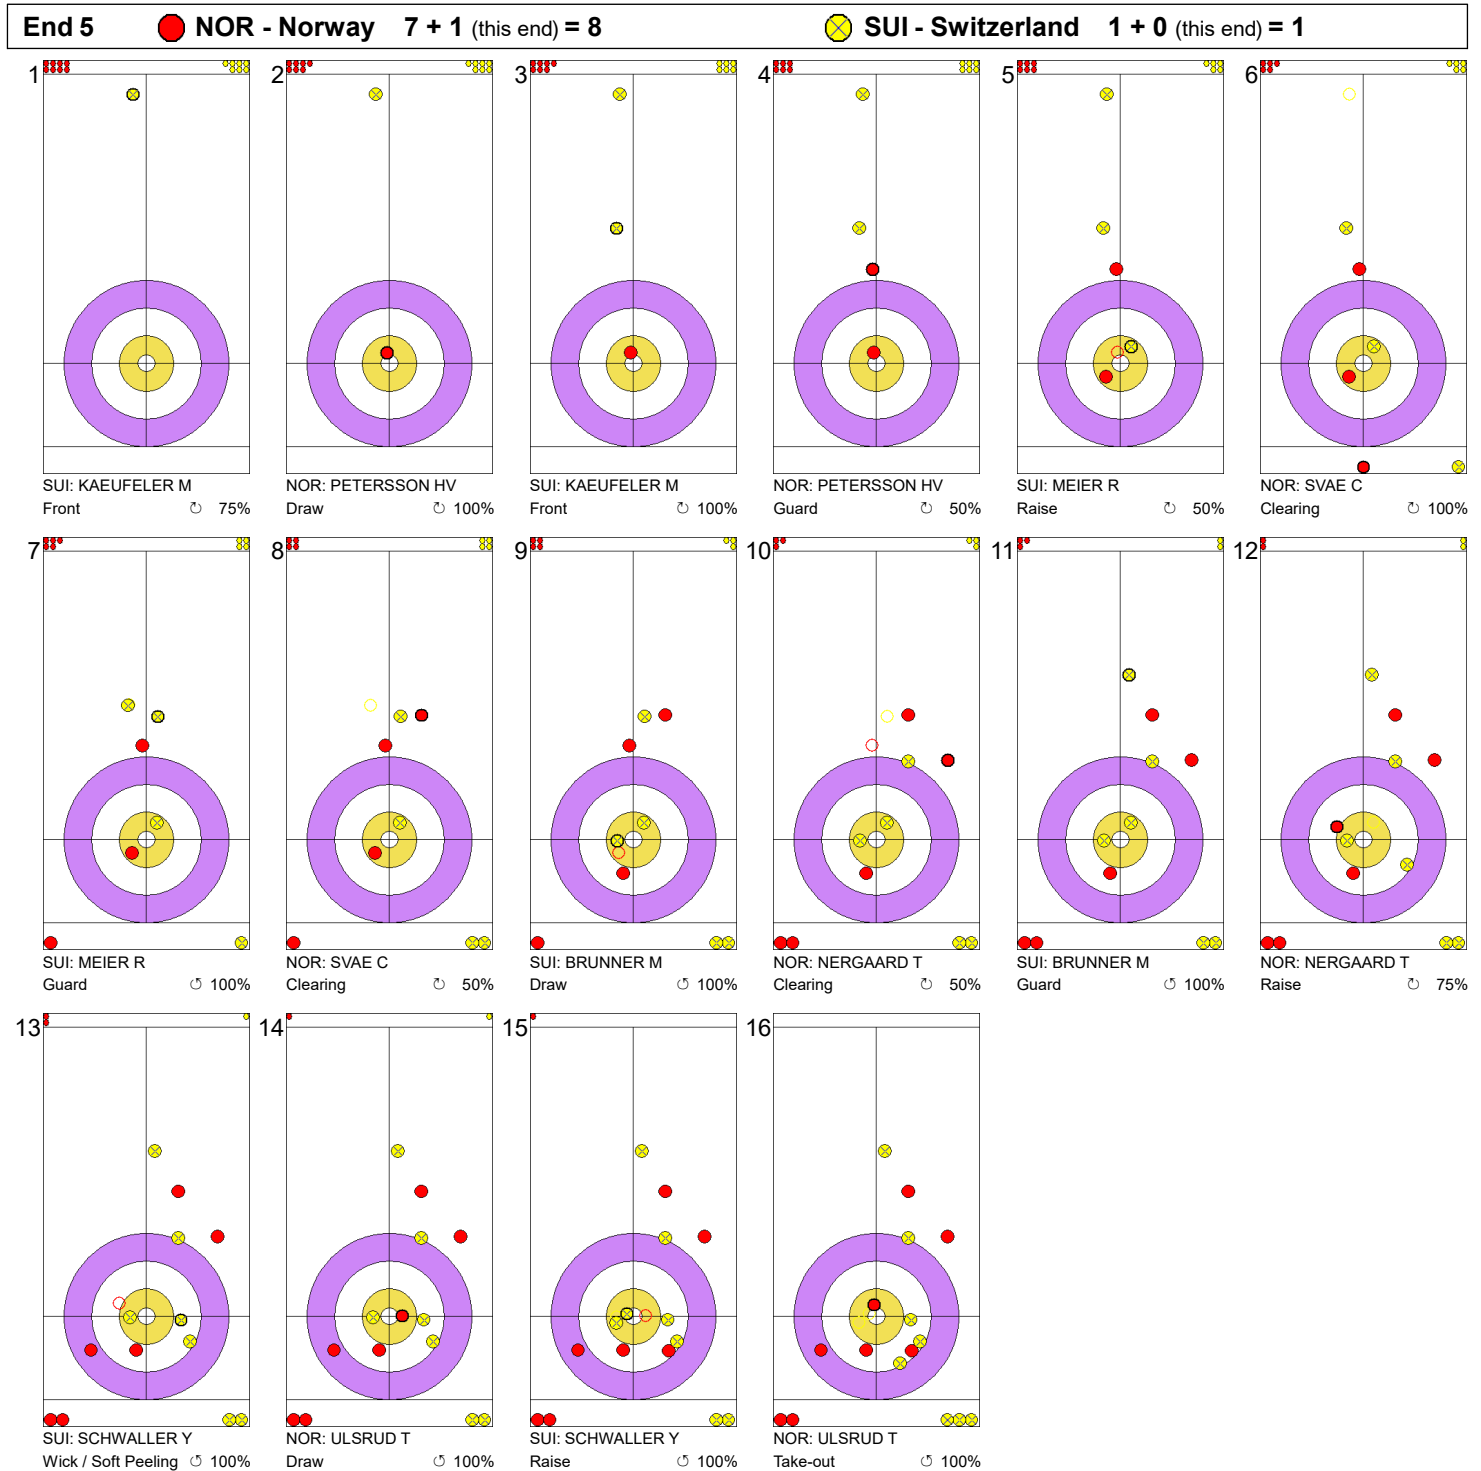

Game - Shot by Shot

**Legend:**  
 Clockwise     
  Counter-clockwise     
 - Not considered

Game - Shot by Shot

**Legend:**  
 Clockwise     
  Counter-clockwise     
 - Not considered

Game - Shot by Shot

**Legend:**  
 Clockwise     
  Counter-clockwise     
 - Not considered

Game - Shot by Shot

**Legend:**  
 ⌚ Clockwise      ⌚ Counter-clockwise      - Not considered

Game - Shot by Shot

**Legend:**  
 ↻ Clockwise      ↺ Counter-clockwise      - Not considered