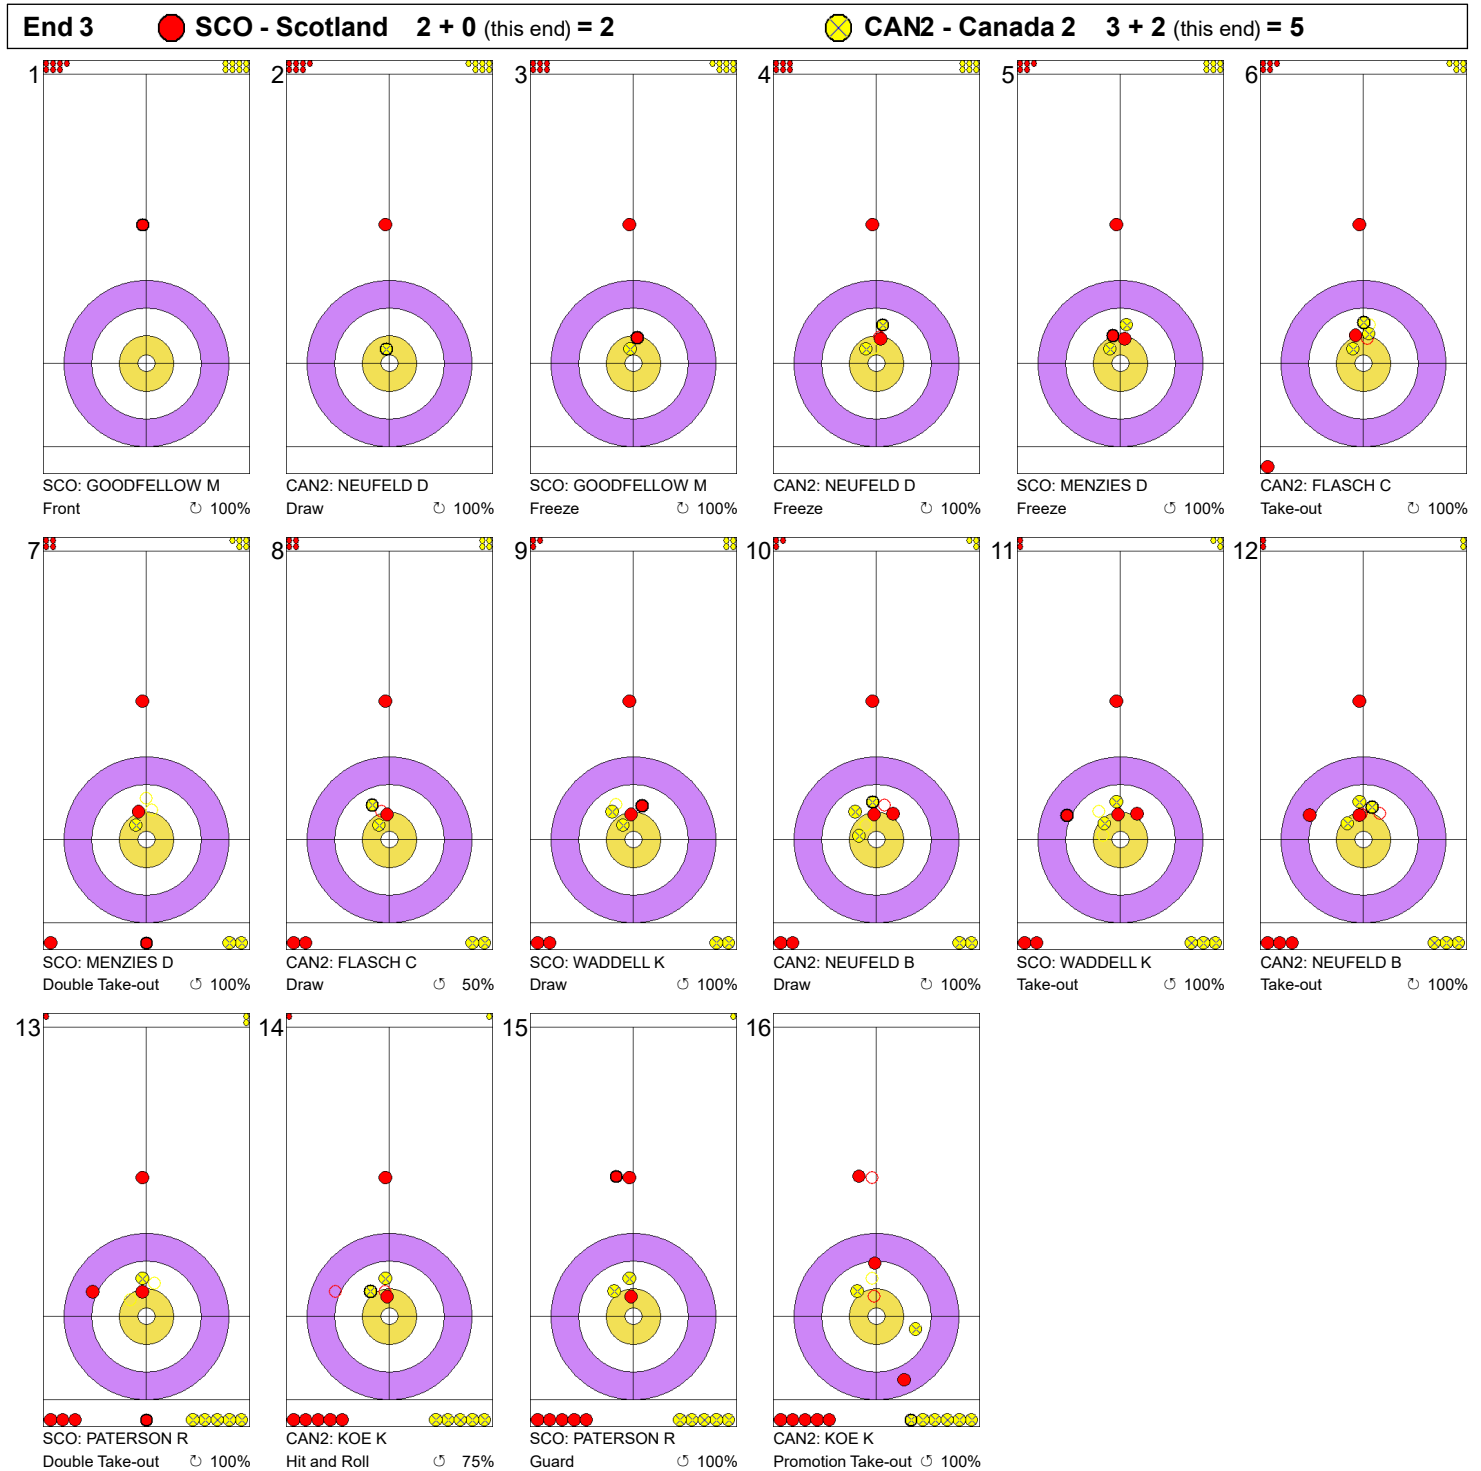

Game - Shot by Shot

**Legend:**  
⤵ Clockwise      ⤴ Counter-clockwise      - Not considered

Game - Shot by Shot

**Legend:**  
 ↻ Clockwise      ↺ Counter-clockwise      - Not considered

Game - Shot by Shot

**Legend:**  
 ↻ Clockwise      ↻ Counter-clockwise      - Not considered

Game - Shot by Shot

**Legend:**  
 ↻ Clockwise      ↺ Counter-clockwise      - Not considered

Game - Shot by Shot

**Legend:**  
 ↻ Clockwise      ↺ Counter-clockwise      - Not considered

Game - Shot by Shot

**Legend:**  
 ↻ Clockwise      ↺ Counter-clockwise      - Not considered

Game - Shot by Shot

**Legend:**  
 ↻ Clockwise                      ↺ Counter-clockwise                      - Not considered

Game - Shot by Shot

**Legend:**  
 ⤵ Clockwise                      ⤴ Counter-clockwise                      - Not considered