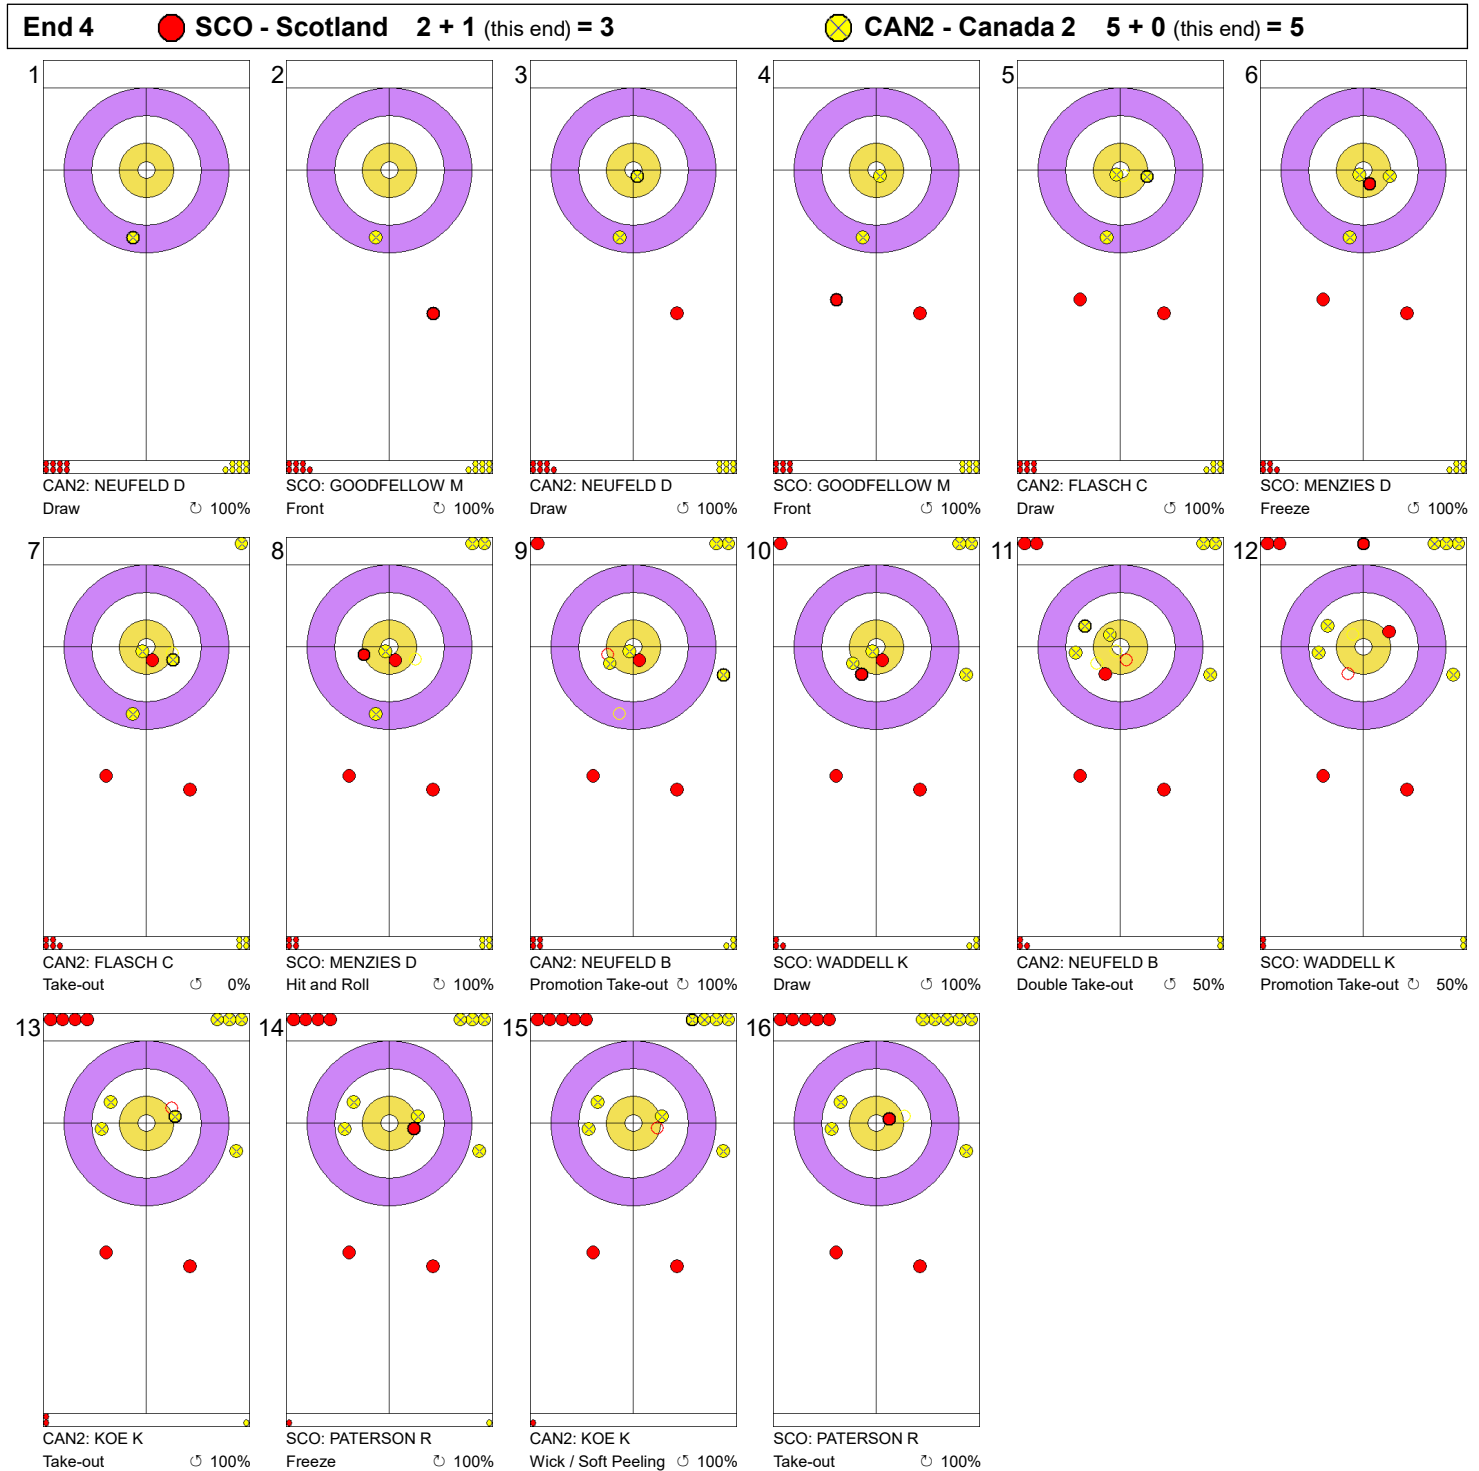

Game - Shot by Shot

**Legend:**  
⤵ Clockwise      ⤴ Counter-clockwise      - Not considered

Game - Shot by Shot

**Legend:**  
 ↻ Clockwise      ↺ Counter-clockwise      - Not considered

Game - Shot by Shot

**Legend:**  
 ↻ Clockwise      ↻ Counter-clockwise      - Not considered

Game - Shot by Shot

**Legend:**  
 ↻ Clockwise      ↺ Counter-clockwise      - Not considered

Game - Shot by Shot

**Legend:**  
 ↻ Clockwise      ↺ Counter-clockwise      - Not considered

Game - Shot by Shot

**Legend:**  
 ↻ Clockwise      ↺ Counter-clockwise      - Not considered

Game - Shot by Shot

**Legend:**  
 ↻ Clockwise                      ↺ Counter-clockwise                      - Not considered

Game - Shot by Shot

**Legend:**  
 ⤵ Clockwise                      ⤴ Counter-clockwise                      - Not considered