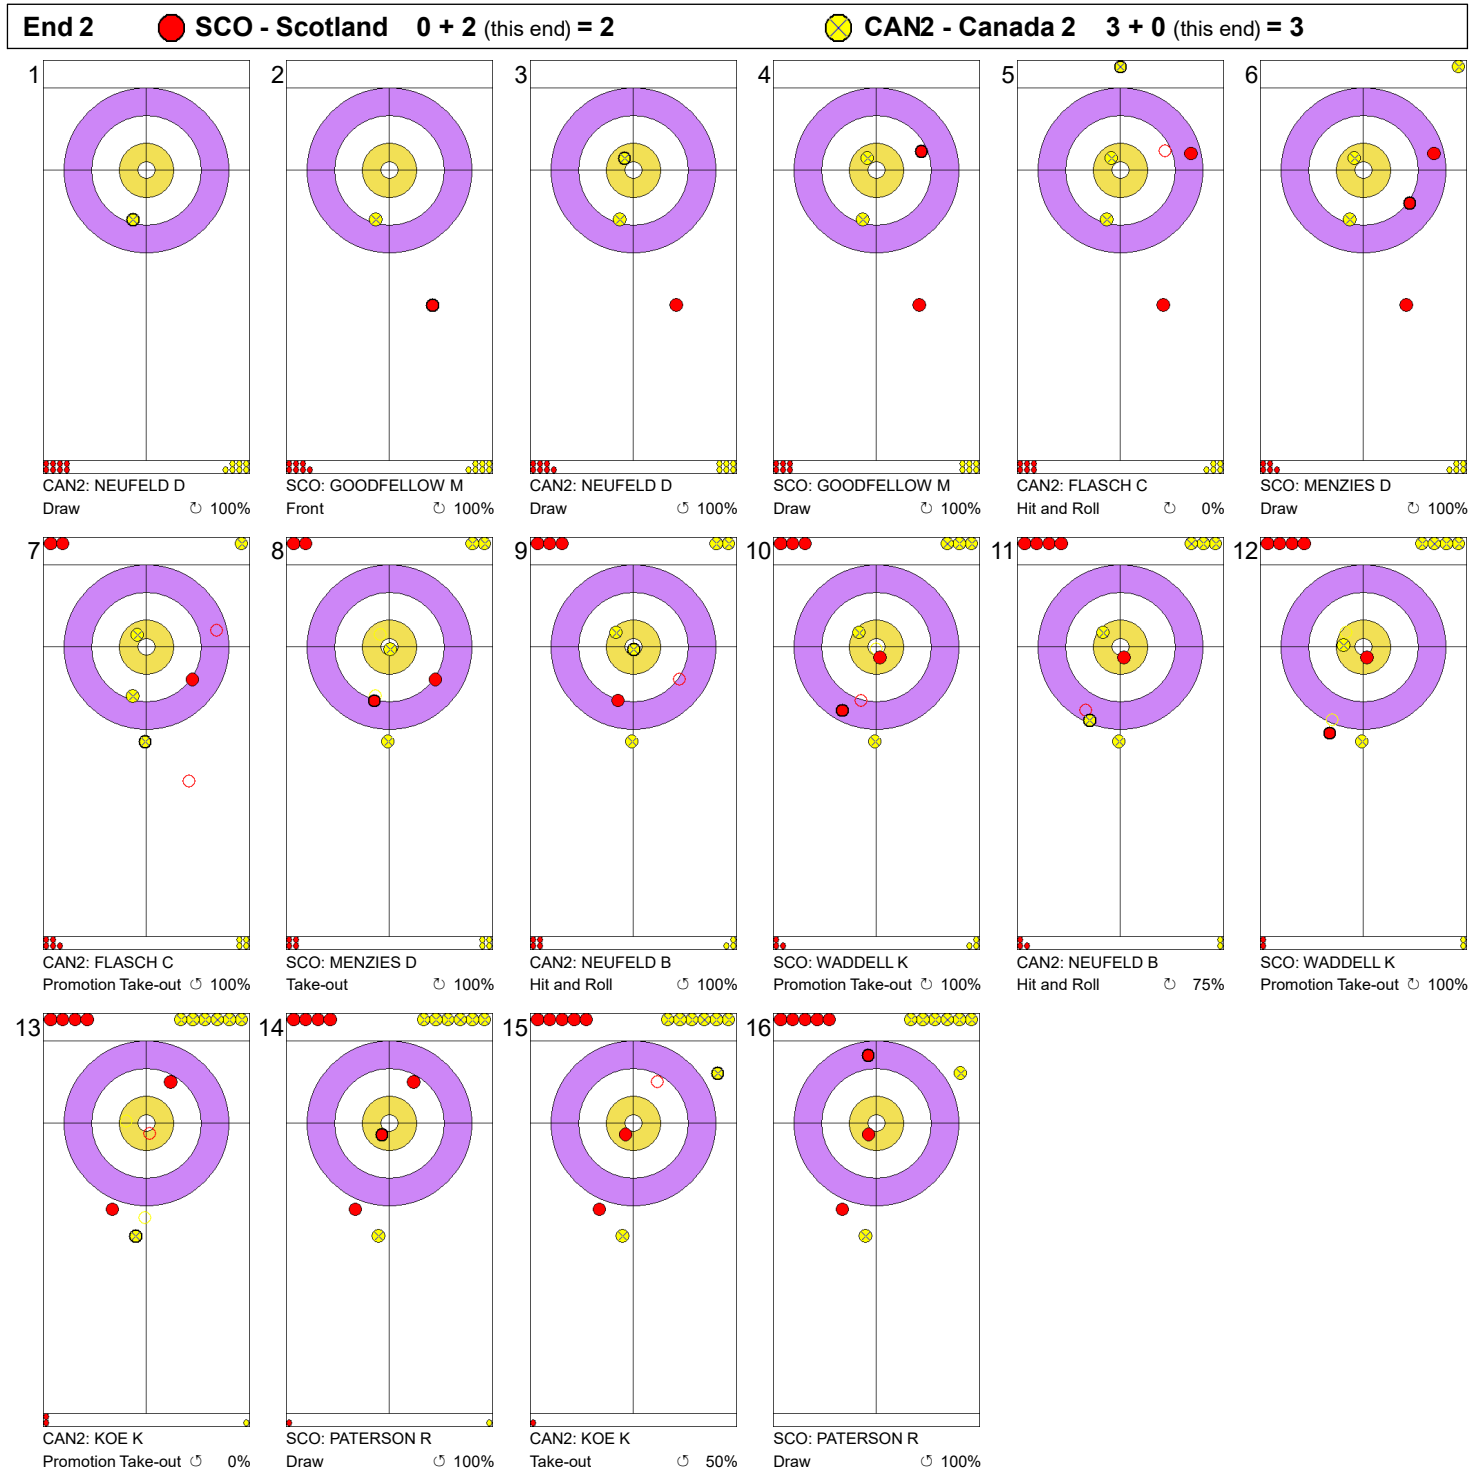

Game - Shot by Shot

**Legend:**  
⤵ Clockwise      ⤴ Counter-clockwise      - Not considered

Game - Shot by Shot

**Legend:**  
 ↻ Clockwise      ↺ Counter-clockwise      - Not considered

Game - Shot by Shot

**Legend:**  
 ↻ Clockwise      ↻ Counter-clockwise      - Not considered

Game - Shot by Shot

**Legend:**  
 ↻ Clockwise      ↺ Counter-clockwise      - Not considered

Game - Shot by Shot

**Legend:**  
 ↻ Clockwise      ↺ Counter-clockwise      - Not considered

Game - Shot by Shot

**Legend:**  
 ↻ Clockwise      ↺ Counter-clockwise      - Not considered

Game - Shot by Shot

**Legend:**  
 ↻ Clockwise                      ↺ Counter-clockwise                      - Not considered

Game - Shot by Shot

**Legend:**  
 ⤵ Clockwise                      ⤴ Counter-clockwise                      - Not considered