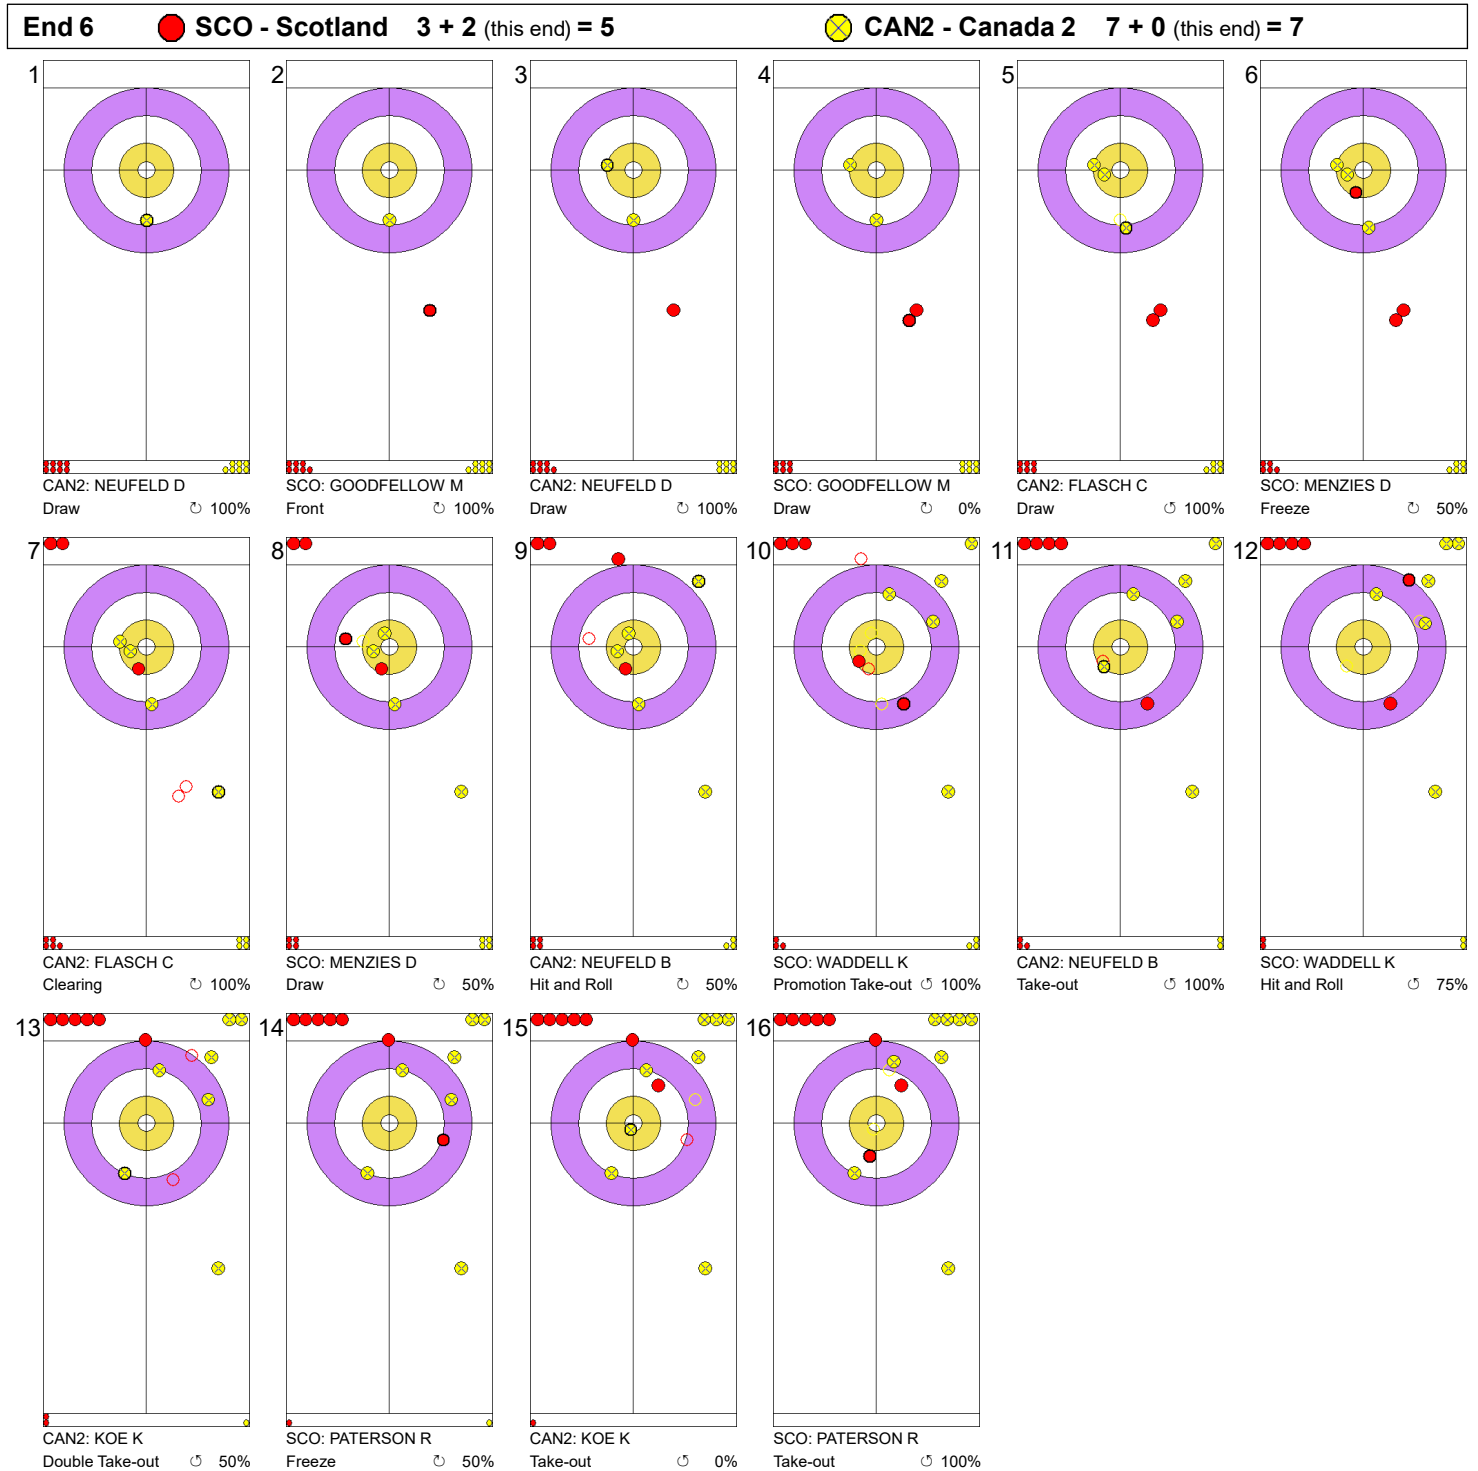

Game - Shot by Shot

**Legend:**  
⤵ Clockwise      ⤴ Counter-clockwise      - Not considered

Game - Shot by Shot

**Legend:**  
 ↻ Clockwise      ↺ Counter-clockwise      - Not considered

Game - Shot by Shot

**Legend:**  
 ↻ Clockwise      ↻ Counter-clockwise      - Not considered

Game - Shot by Shot

**Legend:**  
 ↻ Clockwise      ↺ Counter-clockwise      - Not considered

Game - Shot by Shot

**Legend:**  
 ↻ Clockwise      ↺ Counter-clockwise      - Not considered

Game - Shot by Shot

**Legend:**  
 ↻ Clockwise      ↺ Counter-clockwise      - Not considered

Game - Shot by Shot

**Legend:**  
 ↻ Clockwise                      ↺ Counter-clockwise                      - Not considered

Game - Shot by Shot

**Legend:**  
 ⤵ Clockwise                      ⤴ Counter-clockwise                      - Not considered