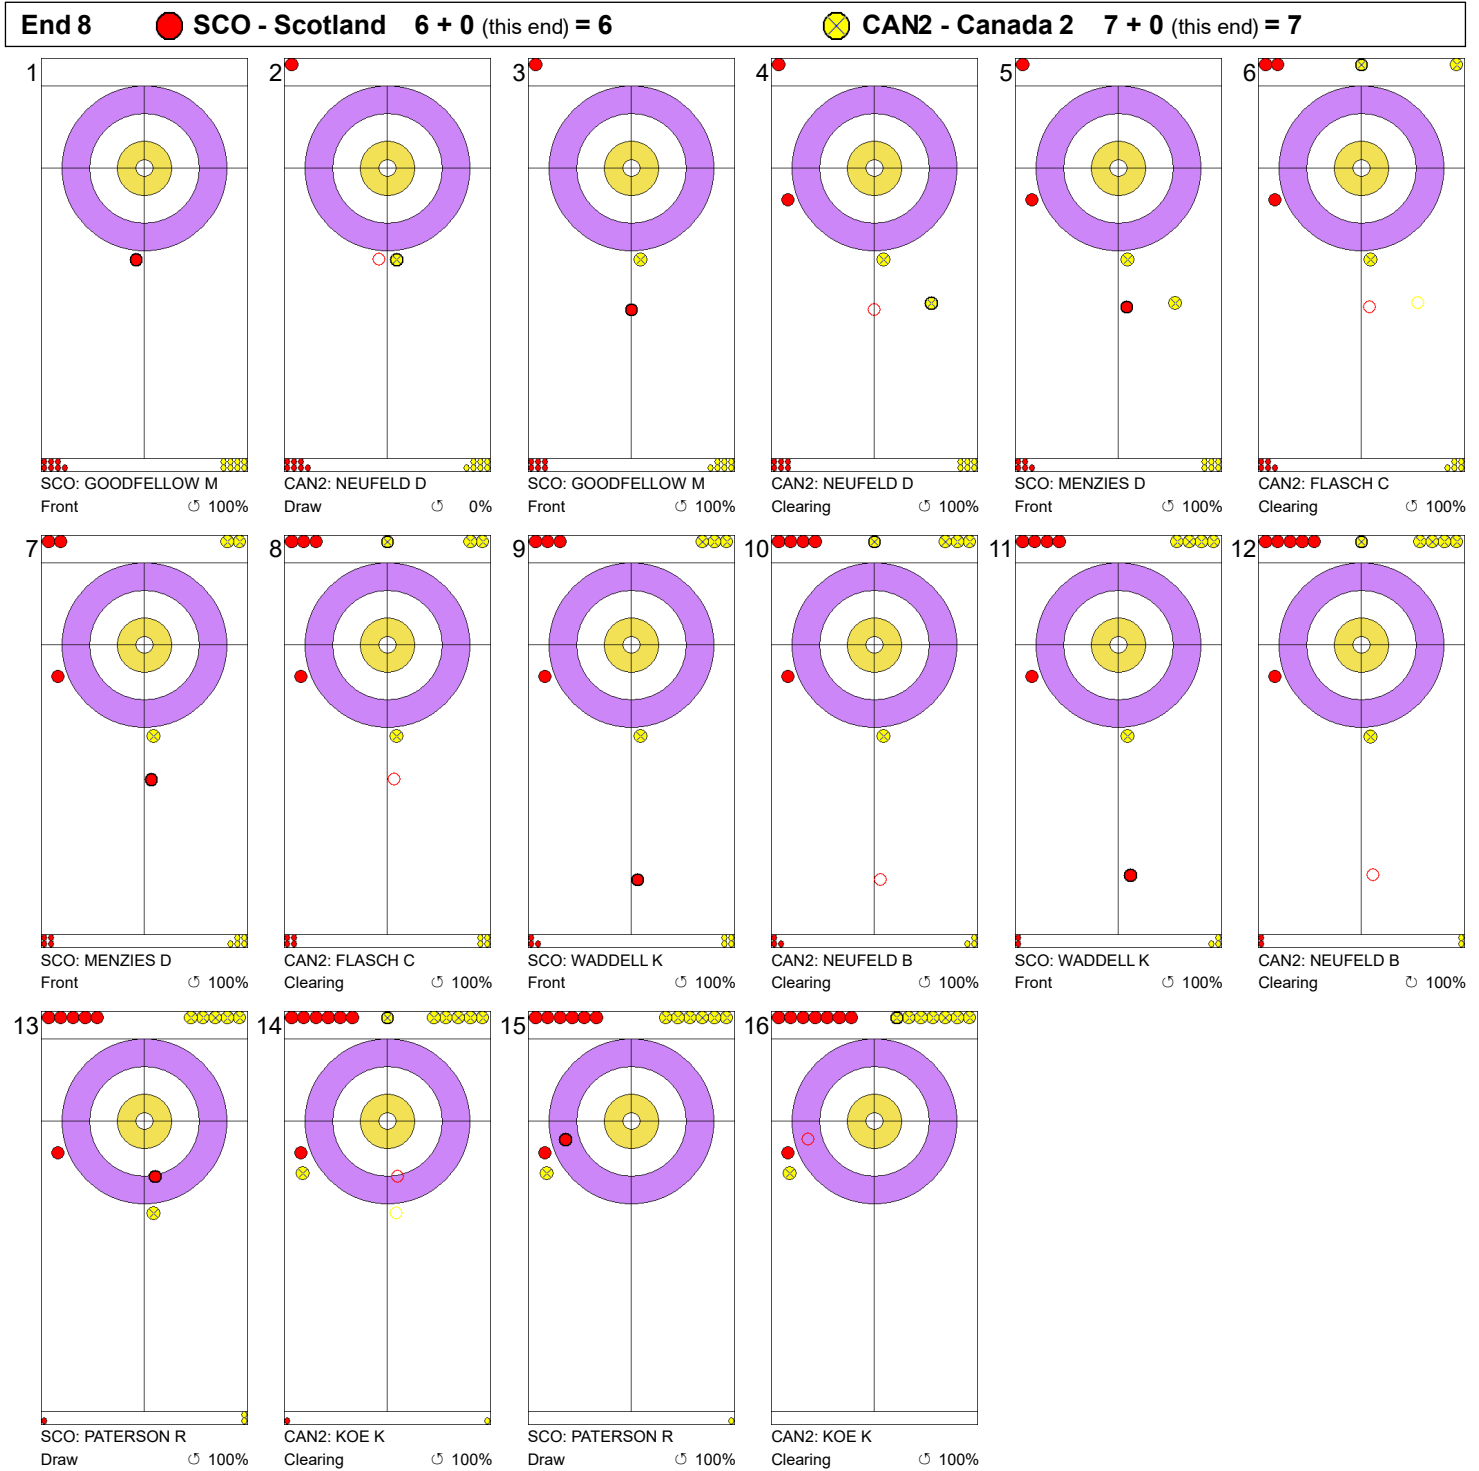

Game - Shot by Shot

**Legend:**  
⤵ Clockwise      ⤴ Counter-clockwise      - Not considered

Game - Shot by Shot

**Legend:**  
 ↻ Clockwise      ↺ Counter-clockwise      - Not considered

Game - Shot by Shot

**Legend:**  
 ↻ Clockwise      ↻ Counter-clockwise      - Not considered

Game - Shot by Shot

**Legend:**  
 ↻ Clockwise      ↺ Counter-clockwise      - Not considered

Game - Shot by Shot

**Legend:**  
 ↻ Clockwise      ↺ Counter-clockwise      - Not considered

Game - Shot by Shot

**Legend:**  
 ↻ Clockwise      ↺ Counter-clockwise      - Not considered

Game - Shot by Shot

**Legend:**  
 ↻ Clockwise                      ↺ Counter-clockwise                      - Not considered

Game - Shot by Shot

**Legend:**  
 ⤵ Clockwise                      ⤴ Counter-clockwise                      - Not considered