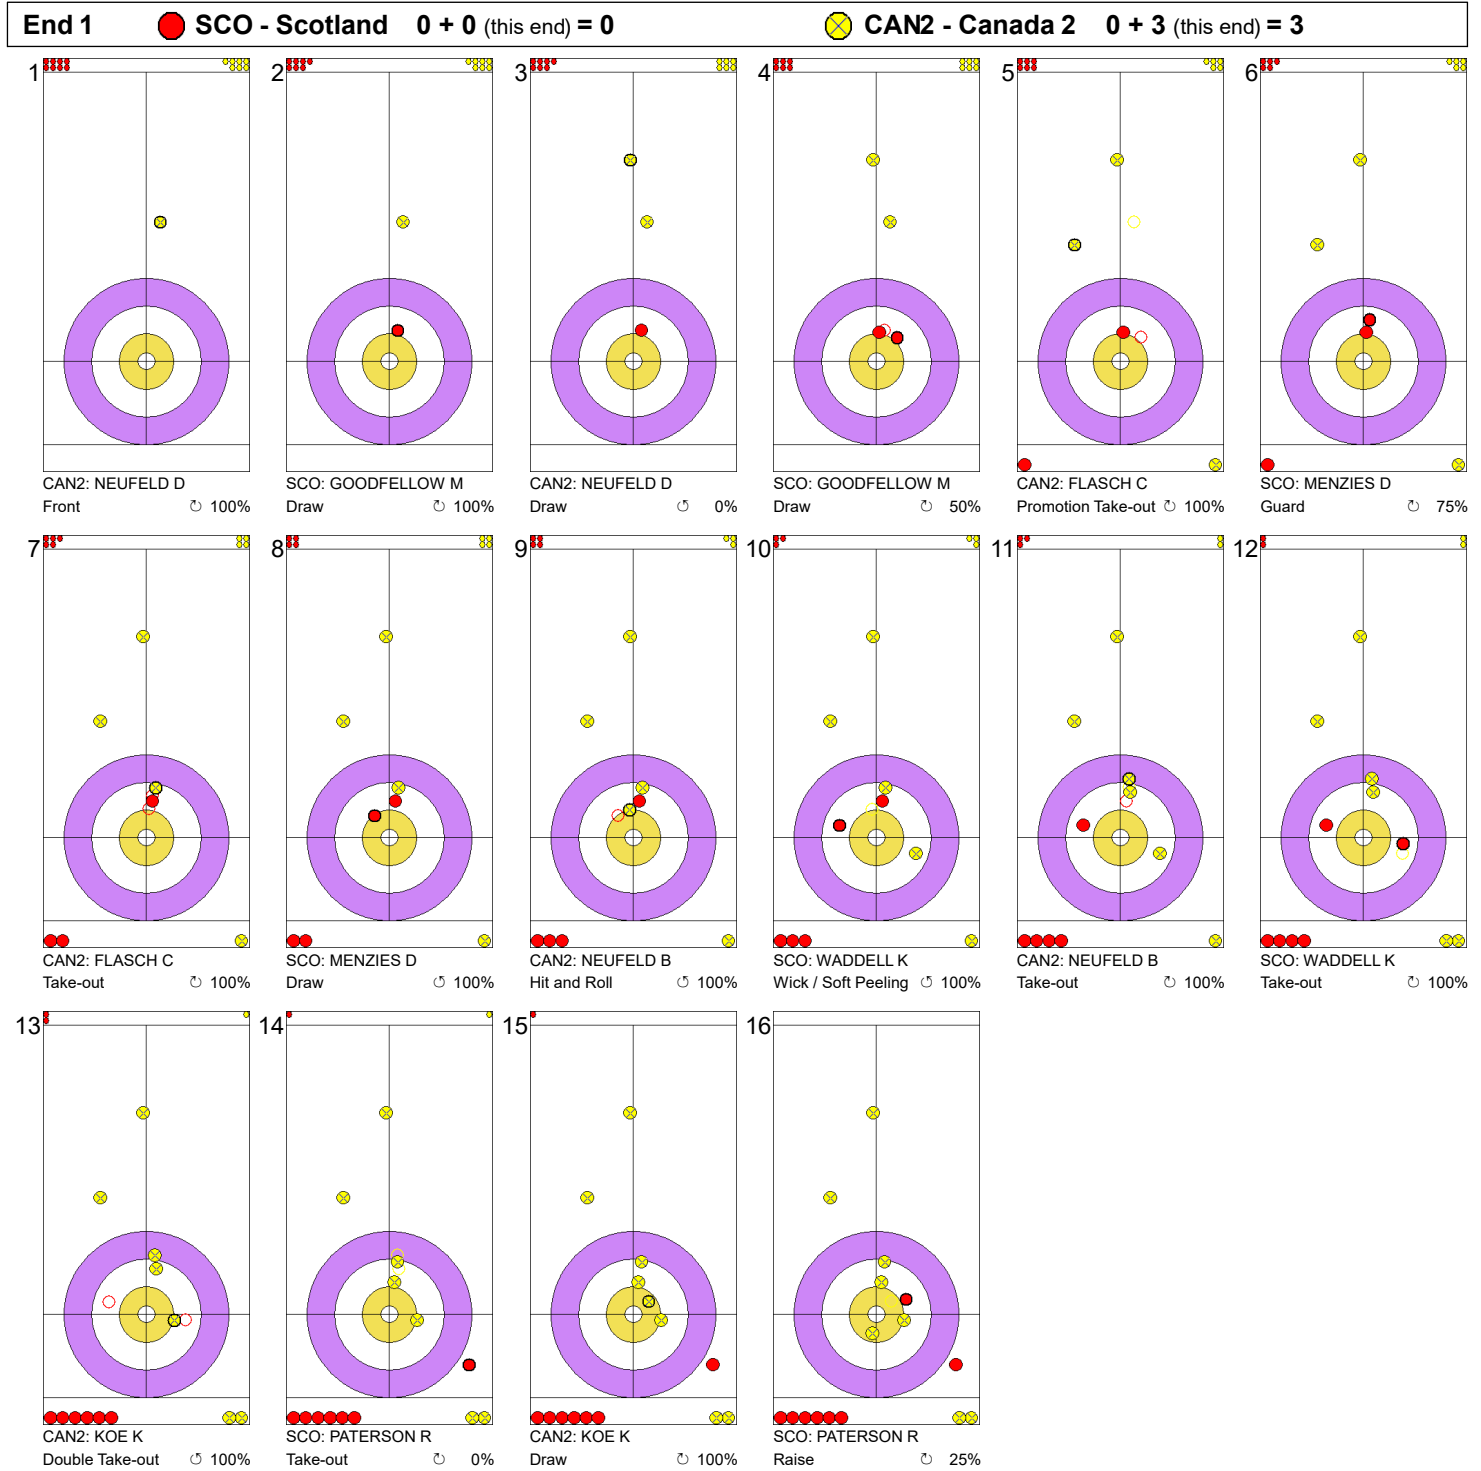

Game - Shot by Shot

**Legend:**  
⤵ Clockwise      ⤴ Counter-clockwise      - Not considered

Game - Shot by Shot

**Legend:**  
 ↻ Clockwise      ↺ Counter-clockwise      - Not considered

Game - Shot by Shot

**Legend:**  
 ↻ Clockwise      ↻ Counter-clockwise      - Not considered

Game - Shot by Shot

**Legend:**  
 ↻ Clockwise      ↺ Counter-clockwise      - Not considered

Game - Shot by Shot

**Legend:**  
 ↻ Clockwise      ↺ Counter-clockwise      - Not considered

Game - Shot by Shot

**Legend:**  
 ↻ Clockwise      ↺ Counter-clockwise      - Not considered

Game - Shot by Shot

**Legend:**  
 ↻ Clockwise                      ↺ Counter-clockwise                      - Not considered

Game - Shot by Shot

**Legend:**  
 ⤵ Clockwise                      ⤴ Counter-clockwise                      - Not considered