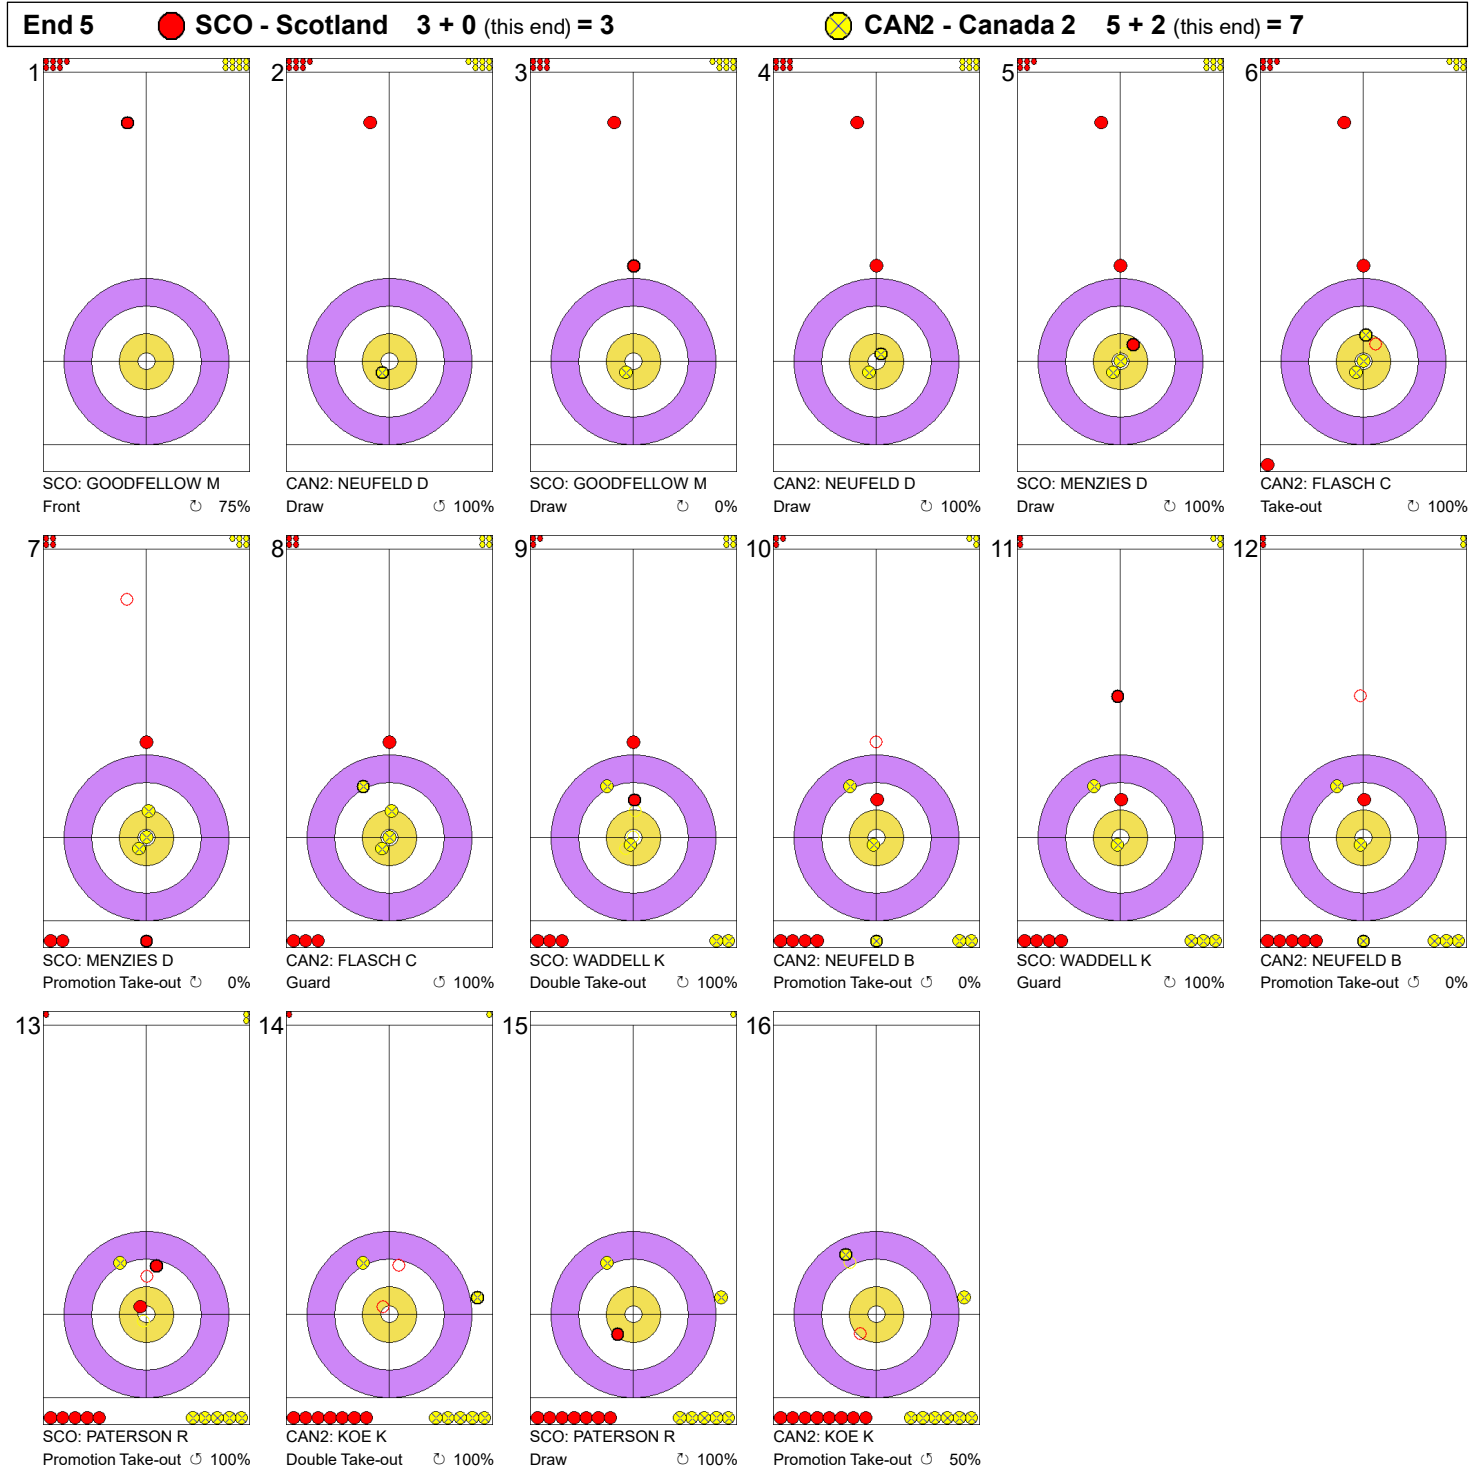

Game - Shot by Shot

**Legend:**  
⤵ Clockwise      ⤴ Counter-clockwise      - Not considered

Game - Shot by Shot

**Legend:**  
 ↻ Clockwise      ↺ Counter-clockwise      - Not considered

Game - Shot by Shot

**Legend:**  
 ↻ Clockwise      ↻ Counter-clockwise      - Not considered

Game - Shot by Shot

**Legend:**  
 ↻ Clockwise      ↺ Counter-clockwise      - Not considered

Game - Shot by Shot

**Legend:**  
 ↻ Clockwise      ↺ Counter-clockwise      - Not considered

Game - Shot by Shot

**Legend:**  
 ↻ Clockwise      ↺ Counter-clockwise      - Not considered

Game - Shot by Shot

**Legend:**  
 ↻ Clockwise                      ↺ Counter-clockwise                      - Not considered

Game - Shot by Shot

**Legend:**  
 ⤵ Clockwise                      ⤴ Counter-clockwise                      - Not considered