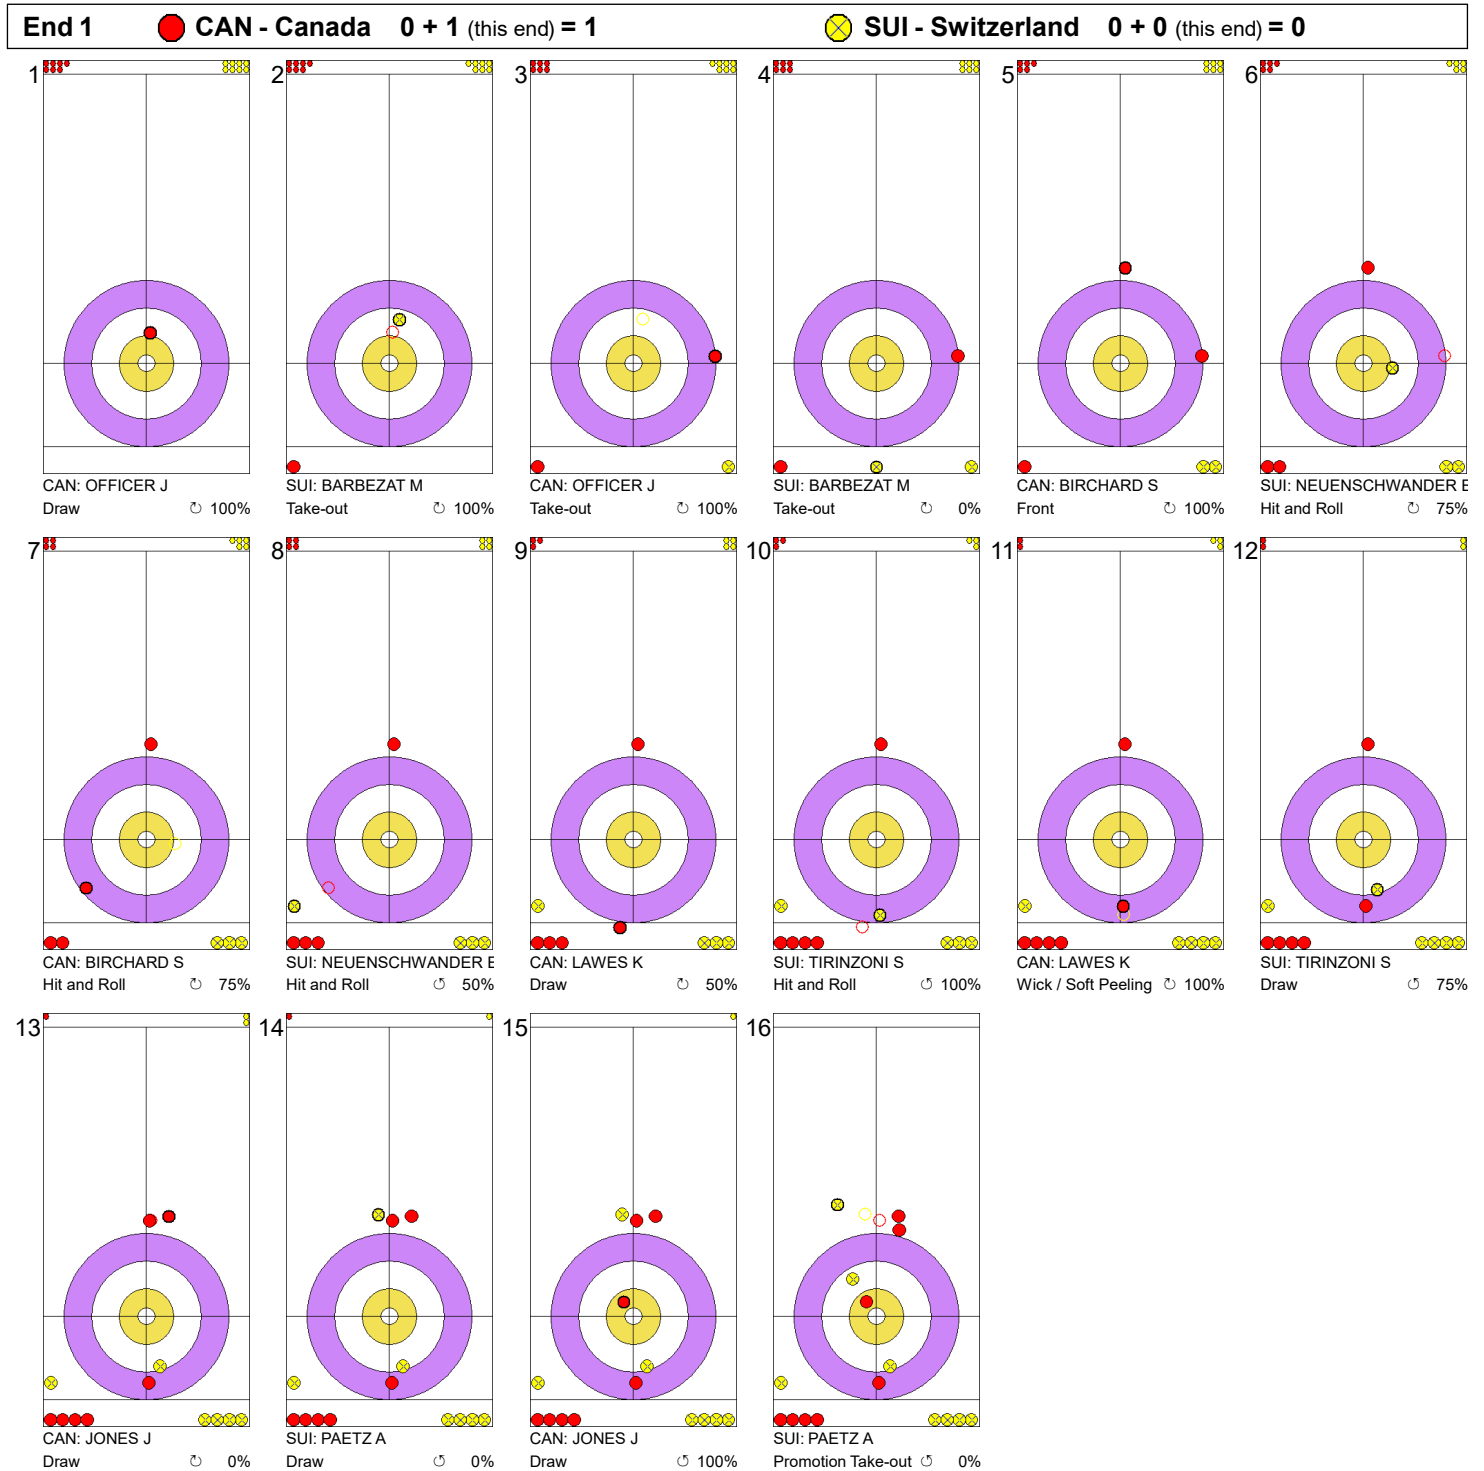

Game - Shot by Shot

**Legend:**  
 Clockwise     
  Counter-clockwise     
 - Not considered

Game - Shot by Shot

**Legend:**  
 Clockwise     
  Counter-clockwise     
 - Not considered

Game - Shot by Shot

**Legend:**  
 Clockwise     
  Counter-clockwise     
 - Not considered

Game - Shot by Shot

**Legend:**  
 ⌚ Clockwise      ⌚ Counter-clockwise      - Not considered