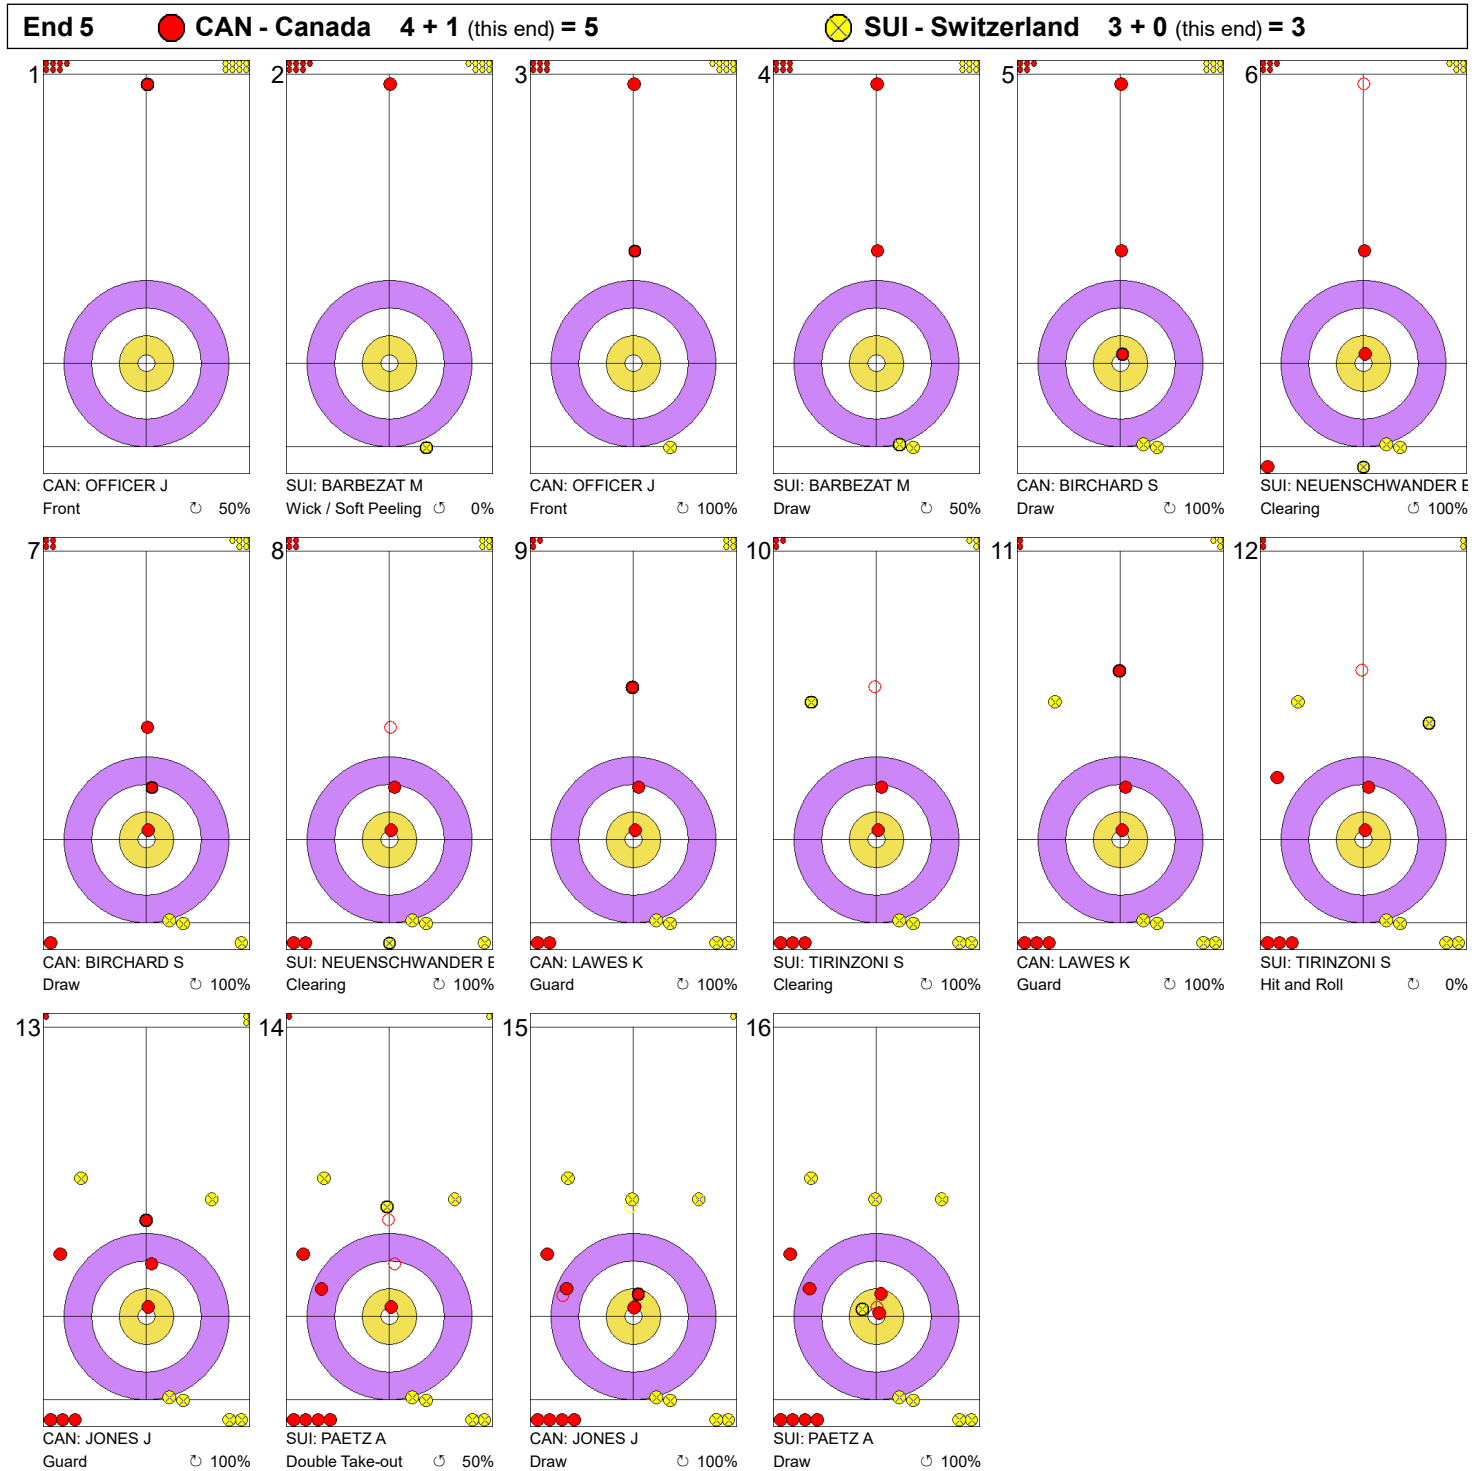

Game - Shot by Shot

**Legend:**  
 Clockwise     
  Counter-clockwise     
 - Not considered

Game - Shot by Shot

**Legend:**  
 Clockwise     
  Counter-clockwise     
 - Not considered

Game - Shot by Shot

**Legend:**  
 Clockwise     
  Counter-clockwise     
 - Not considered

Game - Shot by Shot

**Legend:**  
 ⌚ Clockwise      ⌚ Counter-clockwise      - Not considered