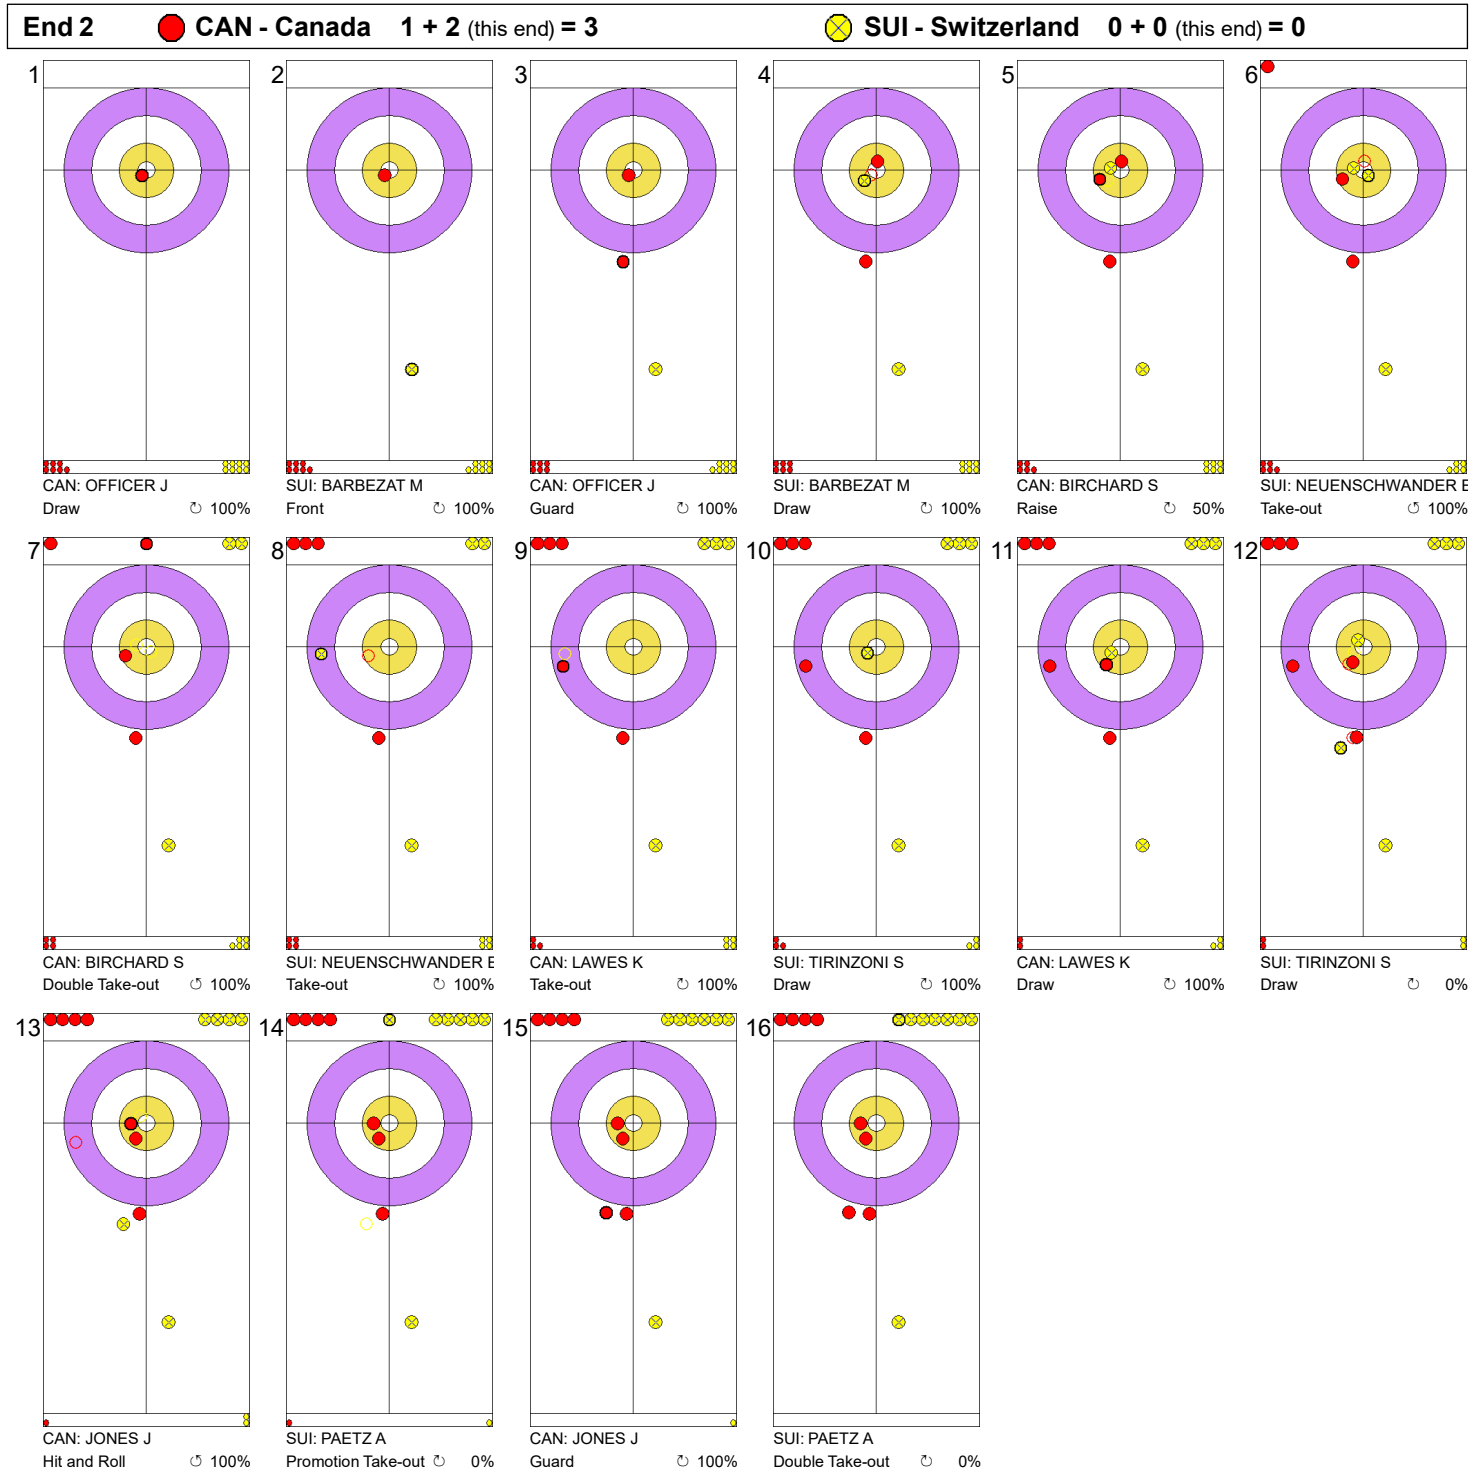

Game - Shot by Shot

**Legend:**  
 Clockwise     
  Counter-clockwise     
 - Not considered

Game - Shot by Shot

**Legend:**  
 Clockwise     
  Counter-clockwise     
 - Not considered

Game - Shot by Shot

**Legend:**  
 Clockwise     
  Counter-clockwise     
 - Not considered

Game - Shot by Shot

**Legend:**  
 ⌚ Clockwise      ⌚ Counter-clockwise      - Not considered