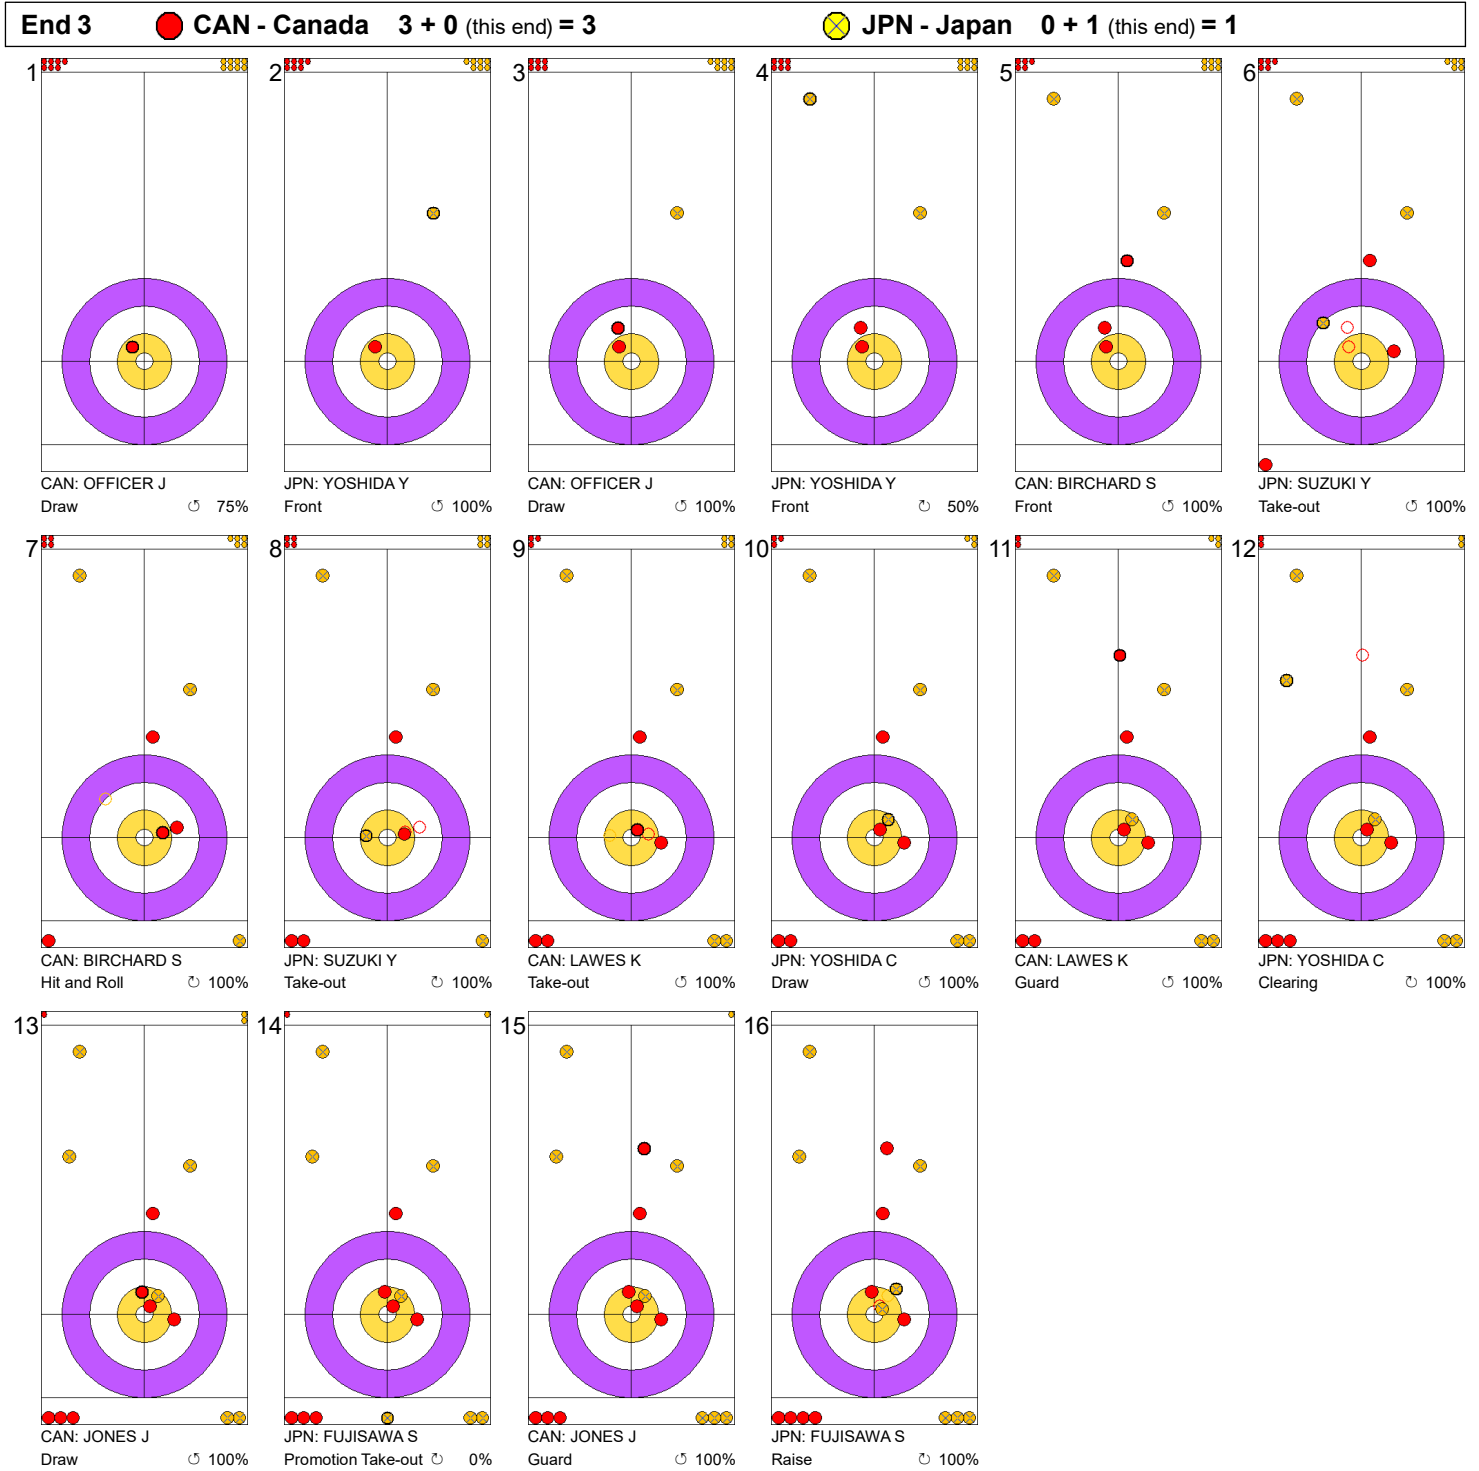

Game - Shot by Shot

**Legend:**  
 Clockwise     
  Counter-clockwise     
 - Not considered

Game - Shot by Shot

**Legend:**  
 ↻ Clockwise      ↺ Counter-clockwise      - Not considered

Game - Shot by Shot

**Legend:**  
 ↻ Clockwise      ↺ Counter-clockwise      - Not considered

**Game - Shot by Shot**

**Legend:**  
 ⤵ Clockwise      ⤴ Counter-clockwise      - Not considered

Game - Shot by Shot

**Legend:**  
 ↻ Clockwise          ↻ Counter-clockwise          - Not considered

Game - Shot by Shot

**Legend:**  
 Clockwise     
  Counter-clockwise     
 - Not considered