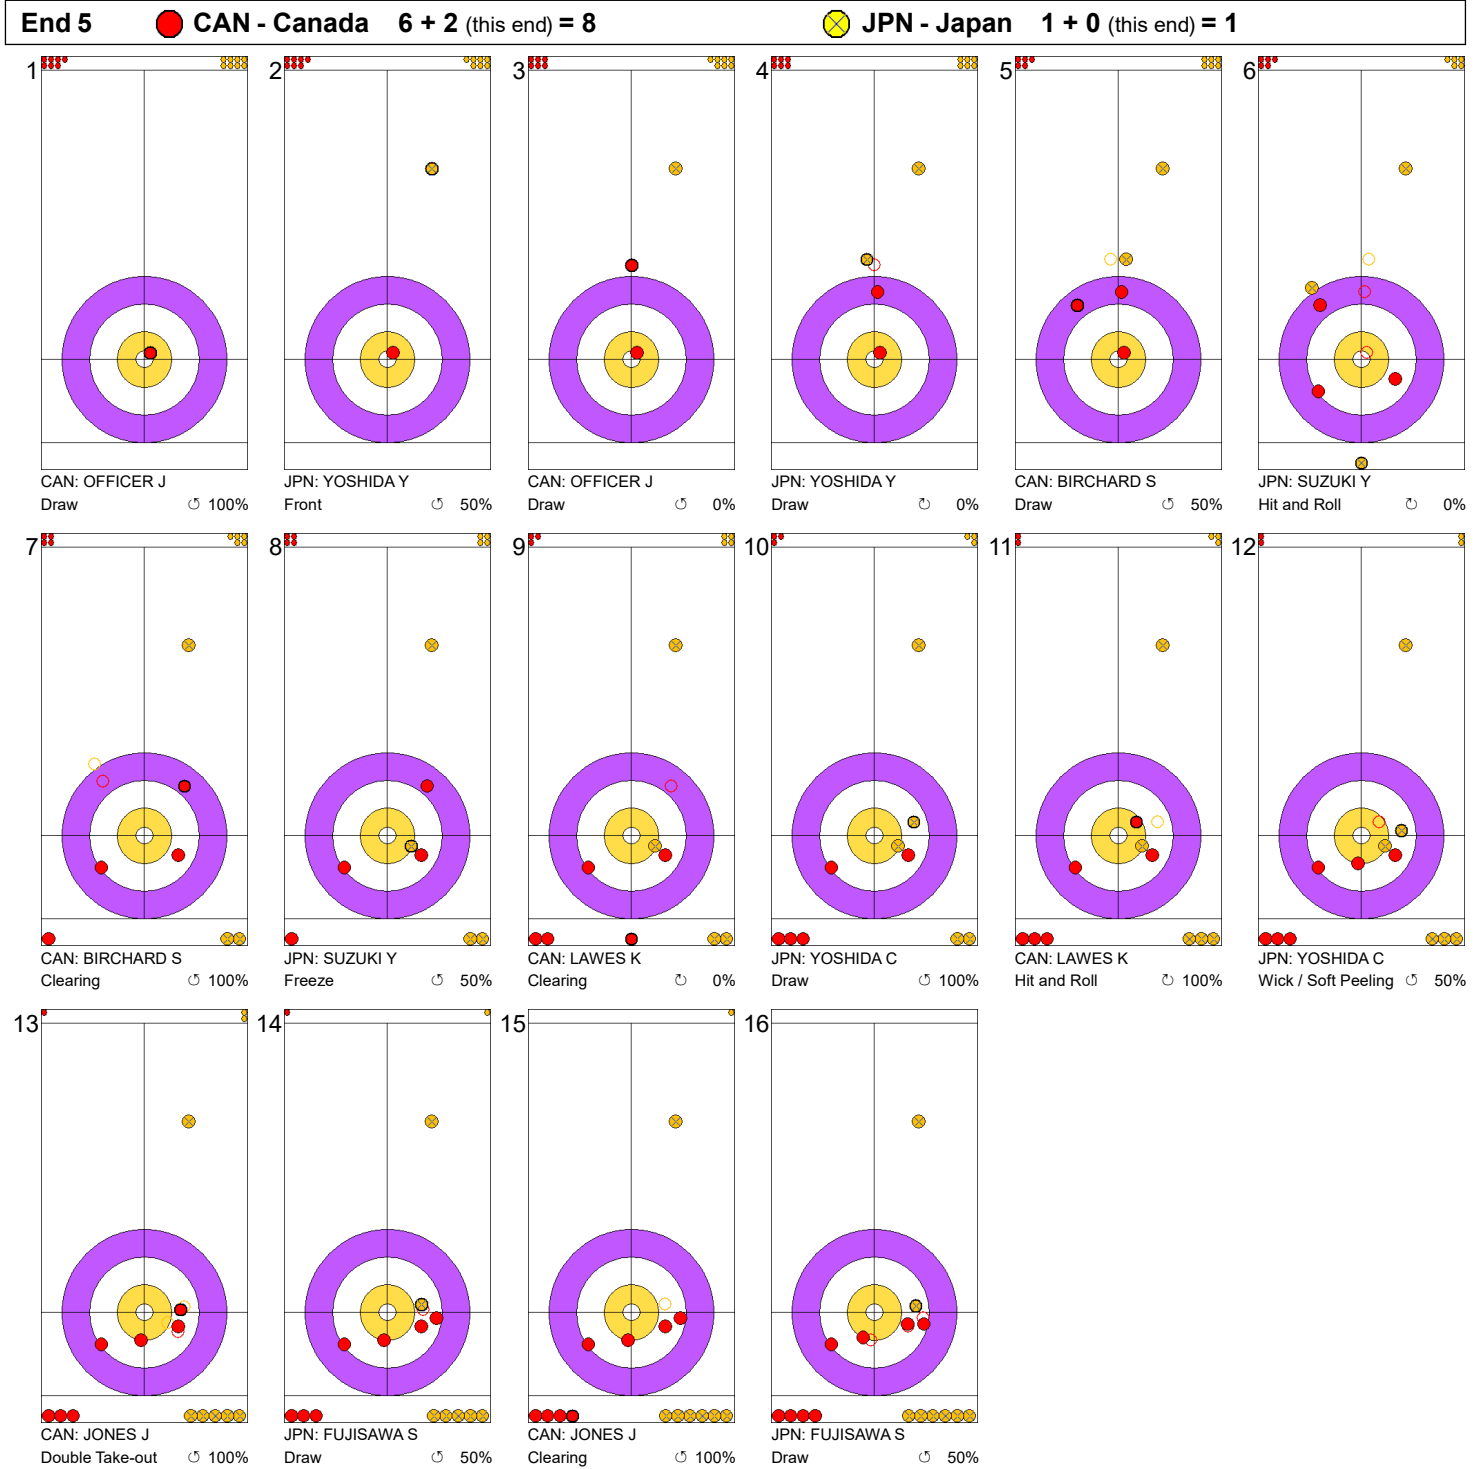

Game - Shot by Shot

**Legend:**  
 Clockwise     
  Counter-clockwise     
 - Not considered

Game - Shot by Shot

**Legend:**  
 ↻ Clockwise      ↺ Counter-clockwise      - Not considered

Game - Shot by Shot

**Legend:**  
 ↻ Clockwise      ↺ Counter-clockwise      - Not considered

**Game - Shot by Shot**

**Legend:**  
 ⤵ Clockwise      ⤴ Counter-clockwise      - Not considered

Game - Shot by Shot

**Legend:**  
 ↻ Clockwise          ↻ Counter-clockwise          - Not considered

Game - Shot by Shot

**Legend:**  
 Clockwise     
  Counter-clockwise     
 - Not considered