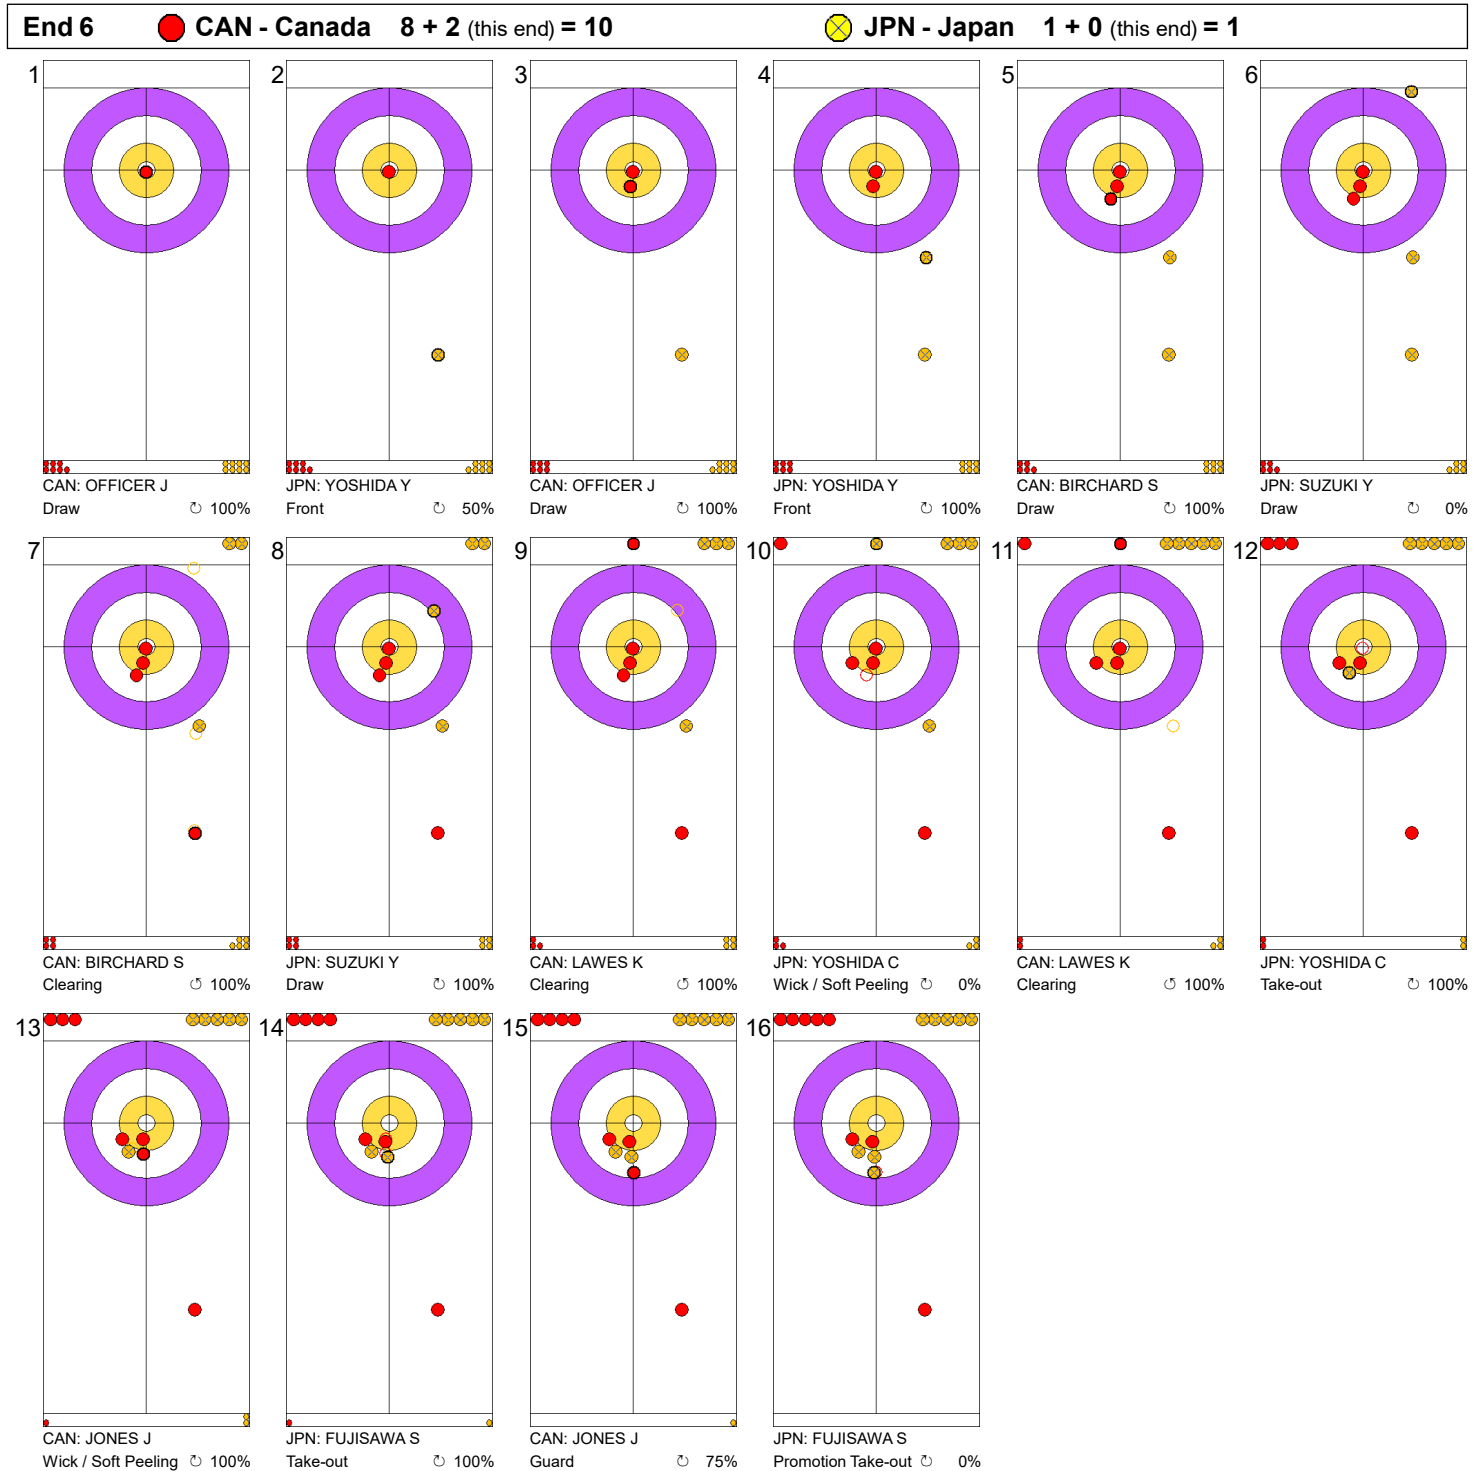

Game - Shot by Shot

**Legend:**  
 Clockwise     
  Counter-clockwise     
 - Not considered

Game - Shot by Shot

**Legend:**  
 ↻ Clockwise      ↺ Counter-clockwise      - Not considered

Game - Shot by Shot

**Legend:**  
 ↻ Clockwise      ↺ Counter-clockwise      - Not considered

**Game - Shot by Shot**

**Legend:**  
 ⤵ Clockwise      ⤴ Counter-clockwise      - Not considered

Game - Shot by Shot

**Legend:**  
 ↻ Clockwise          ↻ Counter-clockwise          - Not considered

Game - Shot by Shot

**Legend:**  
 Clockwise     
  Counter-clockwise     
 - Not considered