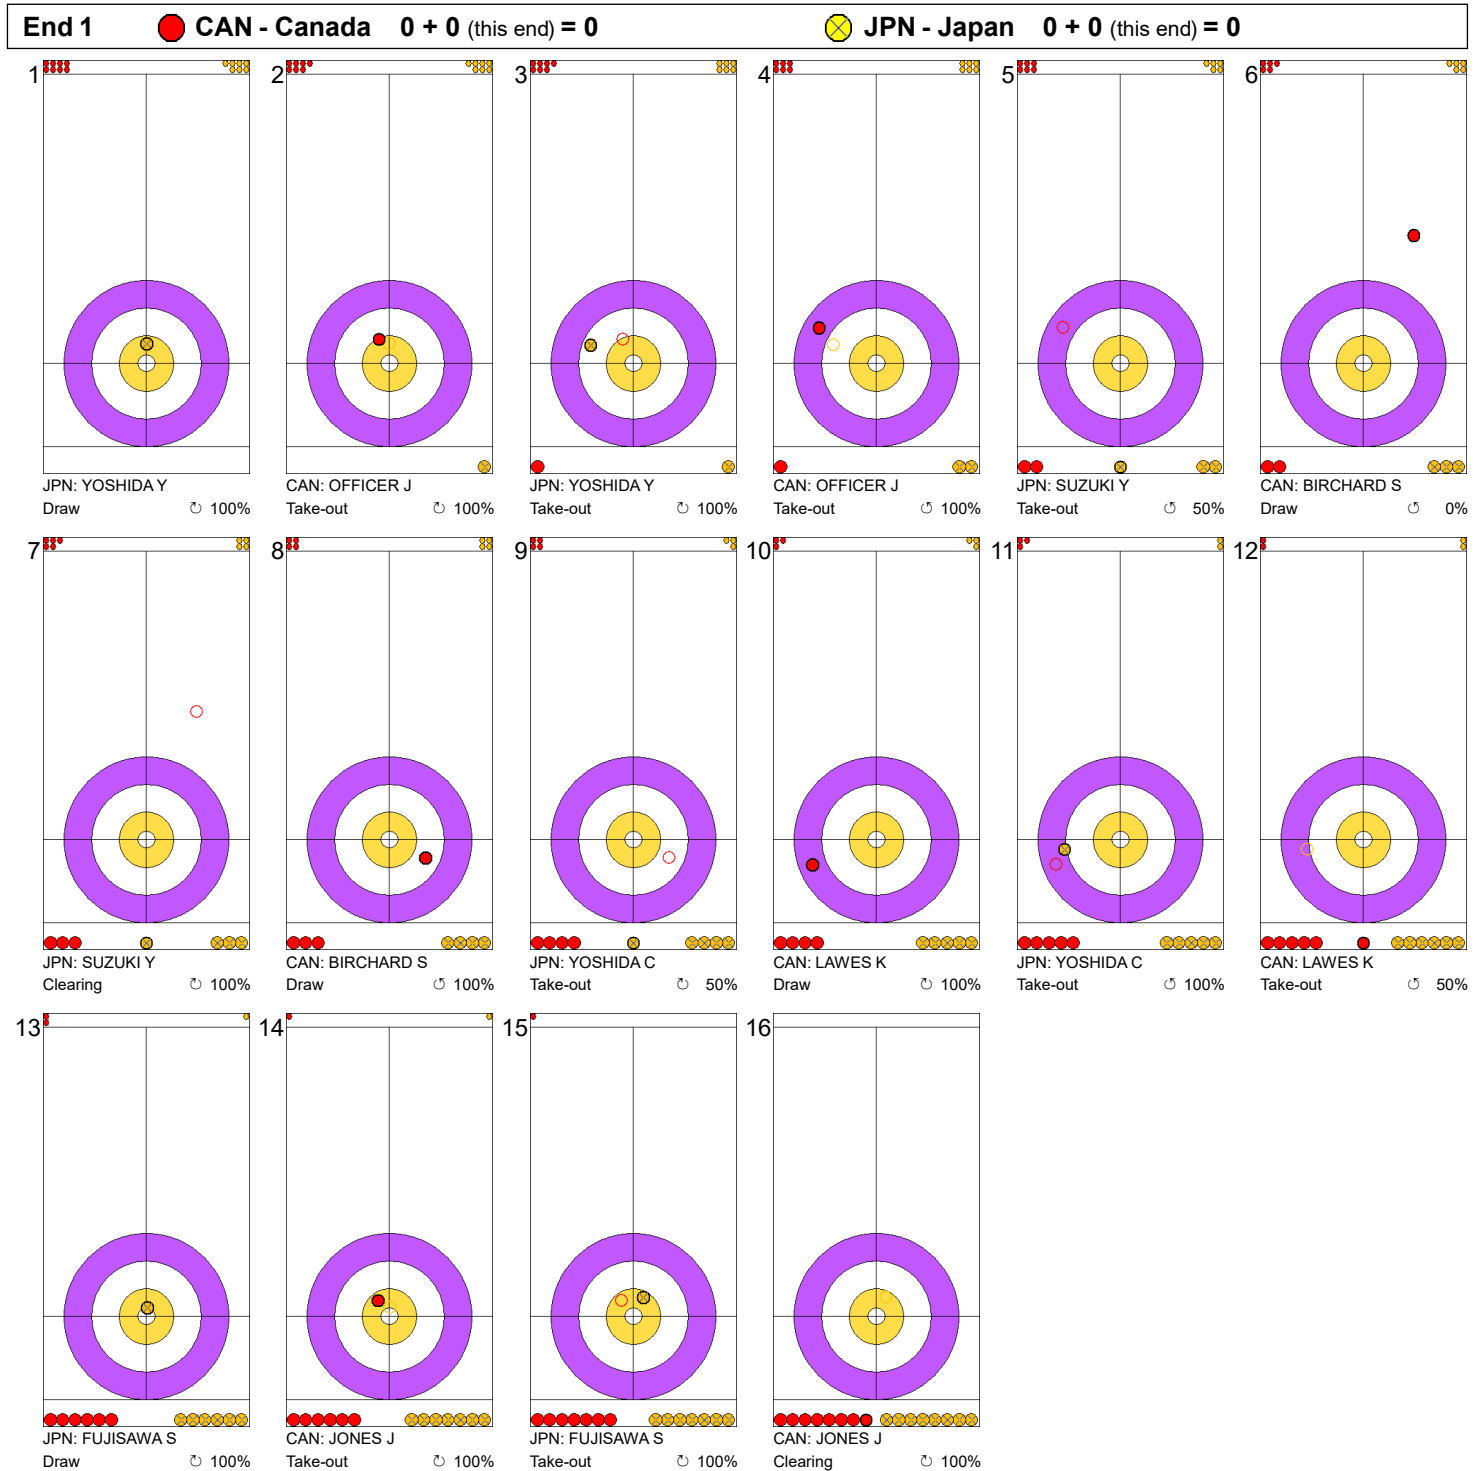

Game - Shot by Shot

**Legend:**  
 Clockwise     
  Counter-clockwise     
 - Not considered

Game - Shot by Shot

**Legend:**  
 ↻ Clockwise      ↺ Counter-clockwise      - Not considered

Game - Shot by Shot

**Legend:**  
 ↻ Clockwise      ↺ Counter-clockwise      - Not considered

**Game - Shot by Shot**

**Legend:**  
 ⤵ Clockwise      ⤴ Counter-clockwise      - Not considered

Game - Shot by Shot

**Legend:**  
 ↻ Clockwise          ↻ Counter-clockwise          - Not considered

Game - Shot by Shot

**Legend:**  
 Clockwise     
  Counter-clockwise     
 - Not considered