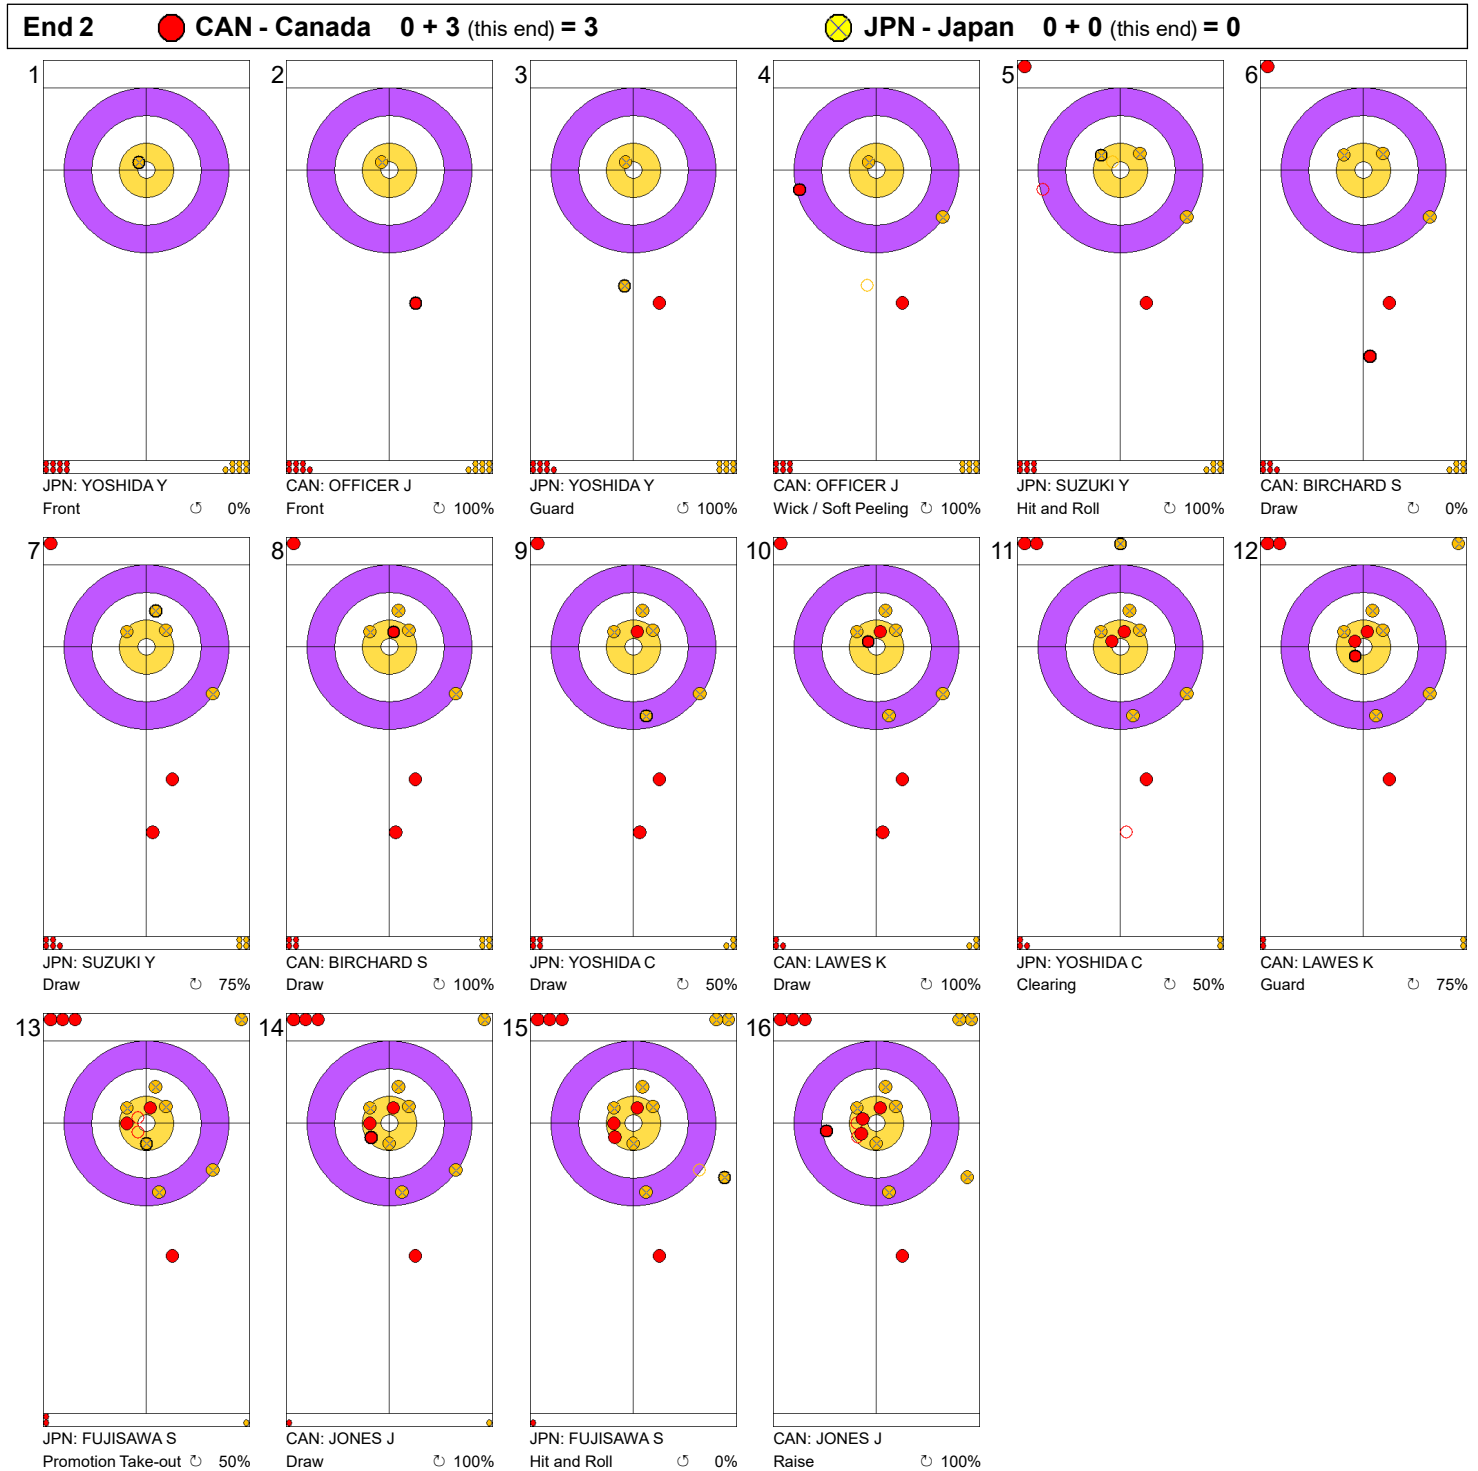

Game - Shot by Shot

**Legend:**  
 Clockwise     
  Counter-clockwise     
 - Not considered

Game - Shot by Shot

**Legend:**  
 ↻ Clockwise      ↺ Counter-clockwise      - Not considered

Game - Shot by Shot

**Legend:**  
 ↻ Clockwise      ↺ Counter-clockwise      - Not considered

**Game - Shot by Shot**

**Legend:**  
 ⤵ Clockwise      ⤴ Counter-clockwise      - Not considered

Game - Shot by Shot

**Legend:**  
 ↻ Clockwise          ↻ Counter-clockwise          - Not considered

Game - Shot by Shot

**Legend:**  
 Clockwise     
  Counter-clockwise     
 - Not considered