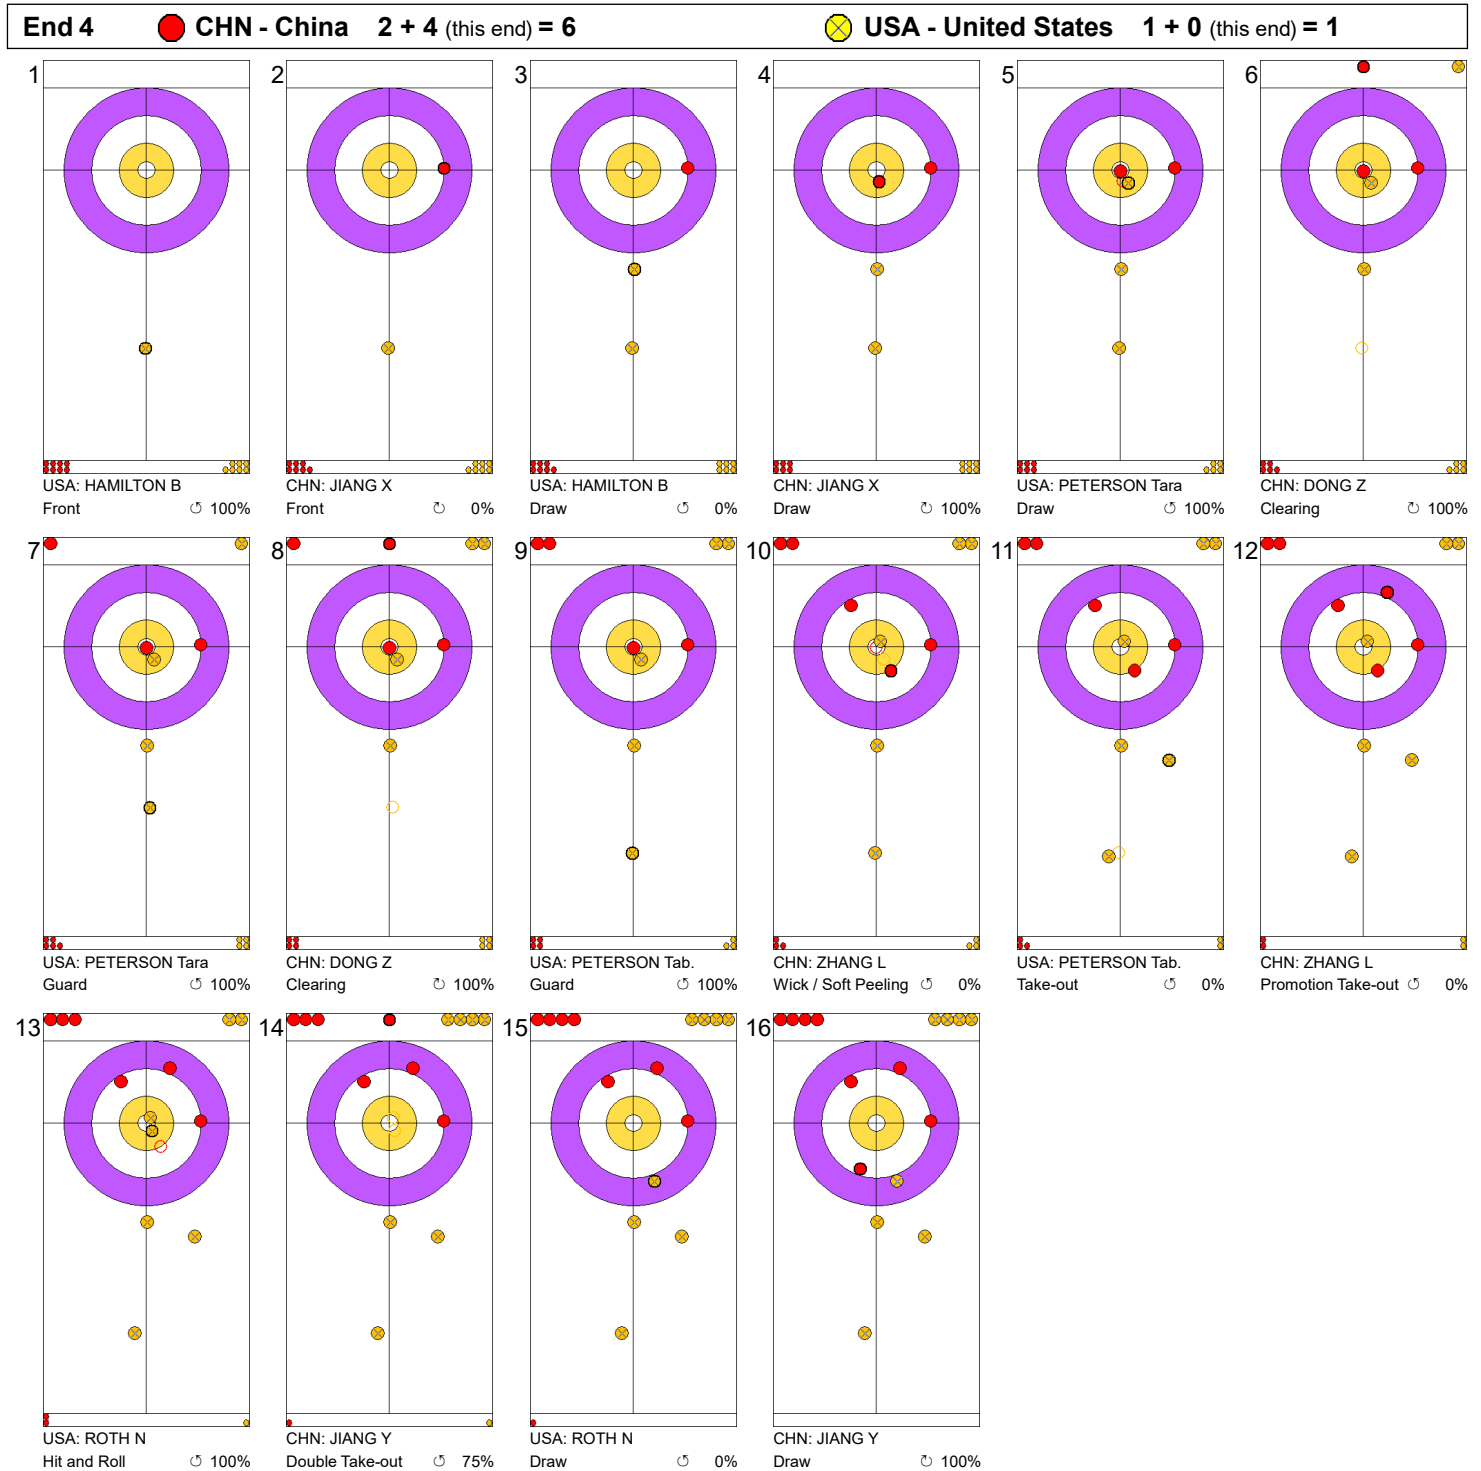

Game - Shot by Shot

**Legend:**  
 Clockwise     
  Counter-clockwise     
 - Not considered

Game - Shot by Shot

**Legend:**  
 Clockwise     
  Counter-clockwise     
 - Not considered

Game - Shot by Shot

Legend:   
 Clockwise   
 Counter-clockwise   
 - Not considered

Game - Shot by Shot

**Legend:**  
 Clockwise     
  Counter-clockwise     
 - Not considered

Game - Shot by Shot

**Legend:**  
 ⌚ Clockwise      ⌚ Counter-clockwise      - Not considered

Game - Shot by Shot

**Legend:**  
 Clockwise     
  Counter-clockwise     
 - Not considered

Game - Shot by Shot

Legend:   
 Clockwise   
 Counter-clockwise   
 - Not considered