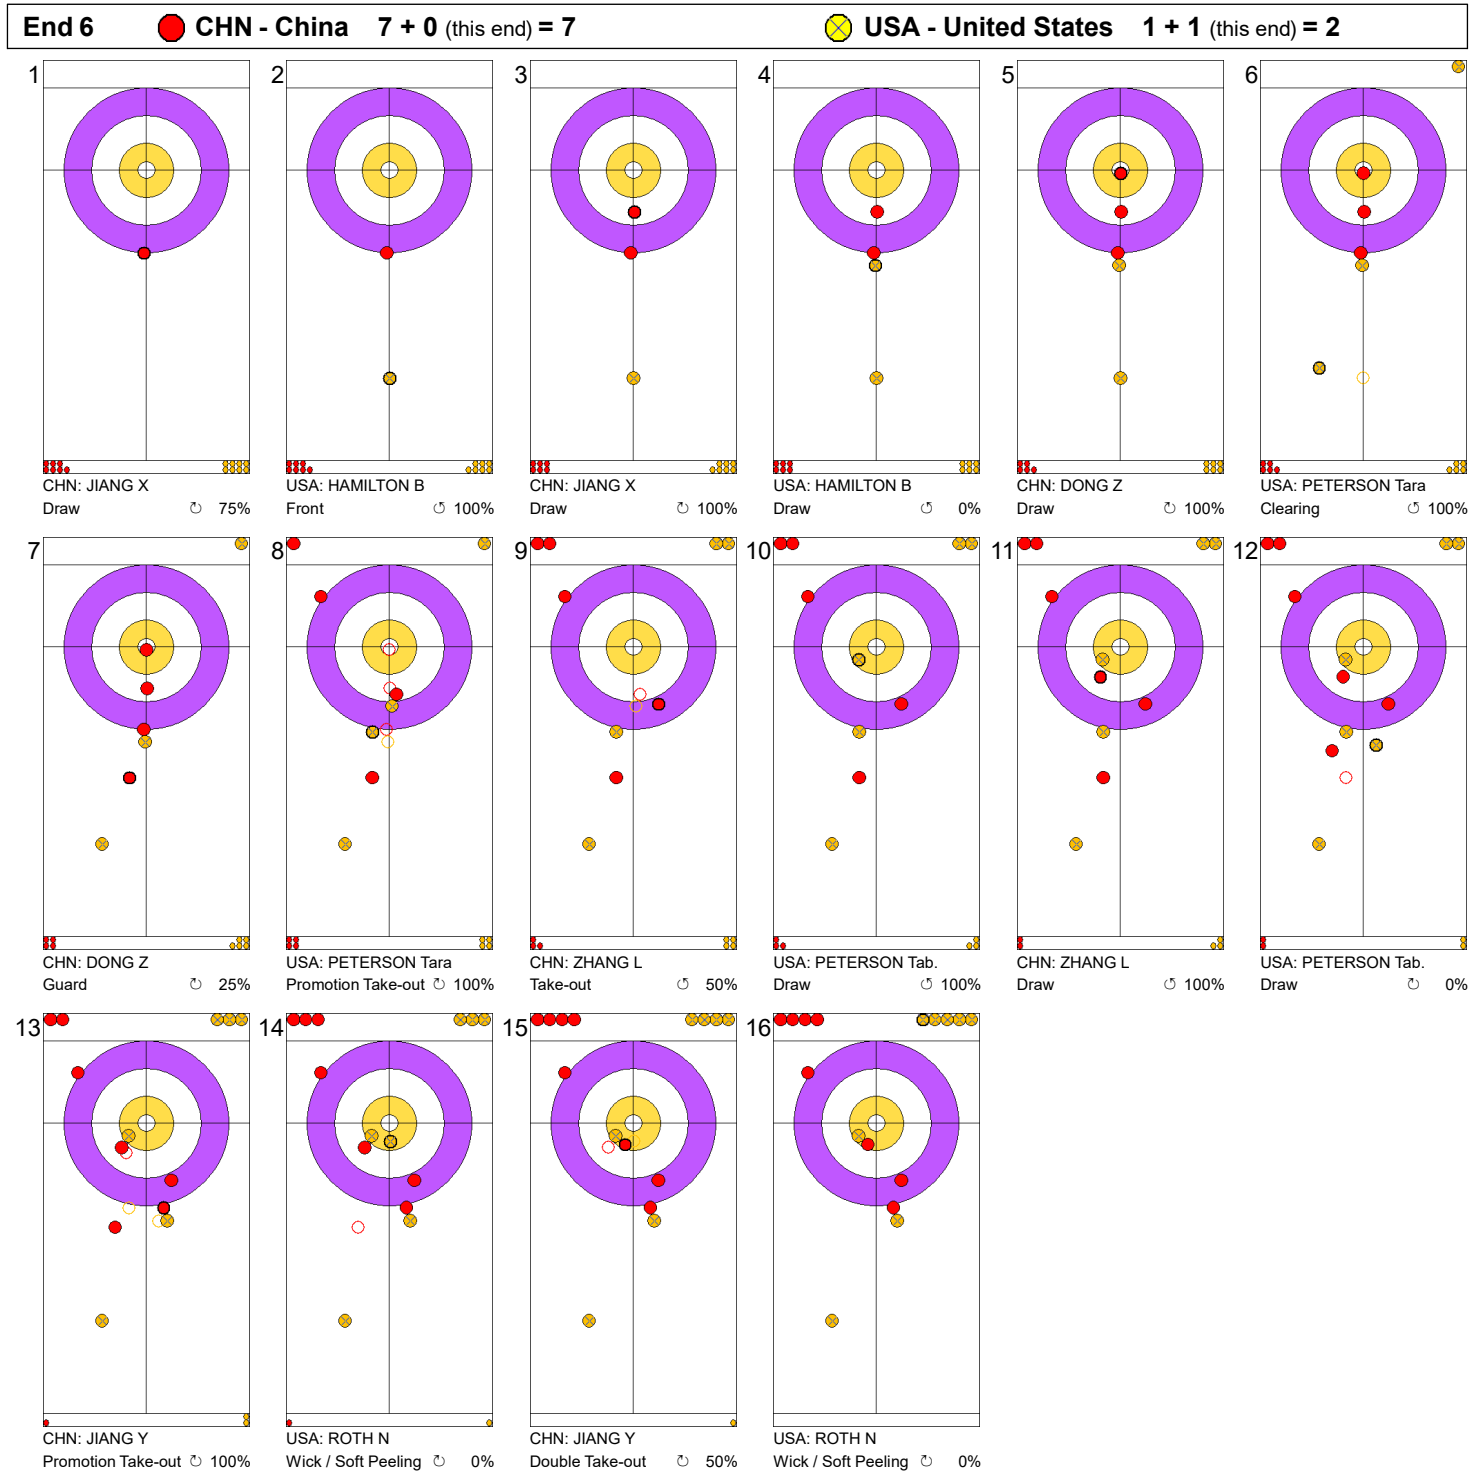

Game - Shot by Shot

**Legend:**  
 Clockwise     
  Counter-clockwise     
 - Not considered

Game - Shot by Shot

**Legend:**  
 Clockwise     
  Counter-clockwise     
 - Not considered

Game - Shot by Shot

Legend:   
 Clockwise   
 Counter-clockwise   
 - Not considered

Game - Shot by Shot

**Legend:**  
 Clockwise     
  Counter-clockwise     
 - Not considered

Game - Shot by Shot

**Legend:**  
 ⌚ Clockwise      ⌚ Counter-clockwise      - Not considered

Game - Shot by Shot

**Legend:**  
 Clockwise     
  Counter-clockwise     
 - Not considered

Game - Shot by Shot

Legend:   
 Clockwise   
 Counter-clockwise   
 - Not considered