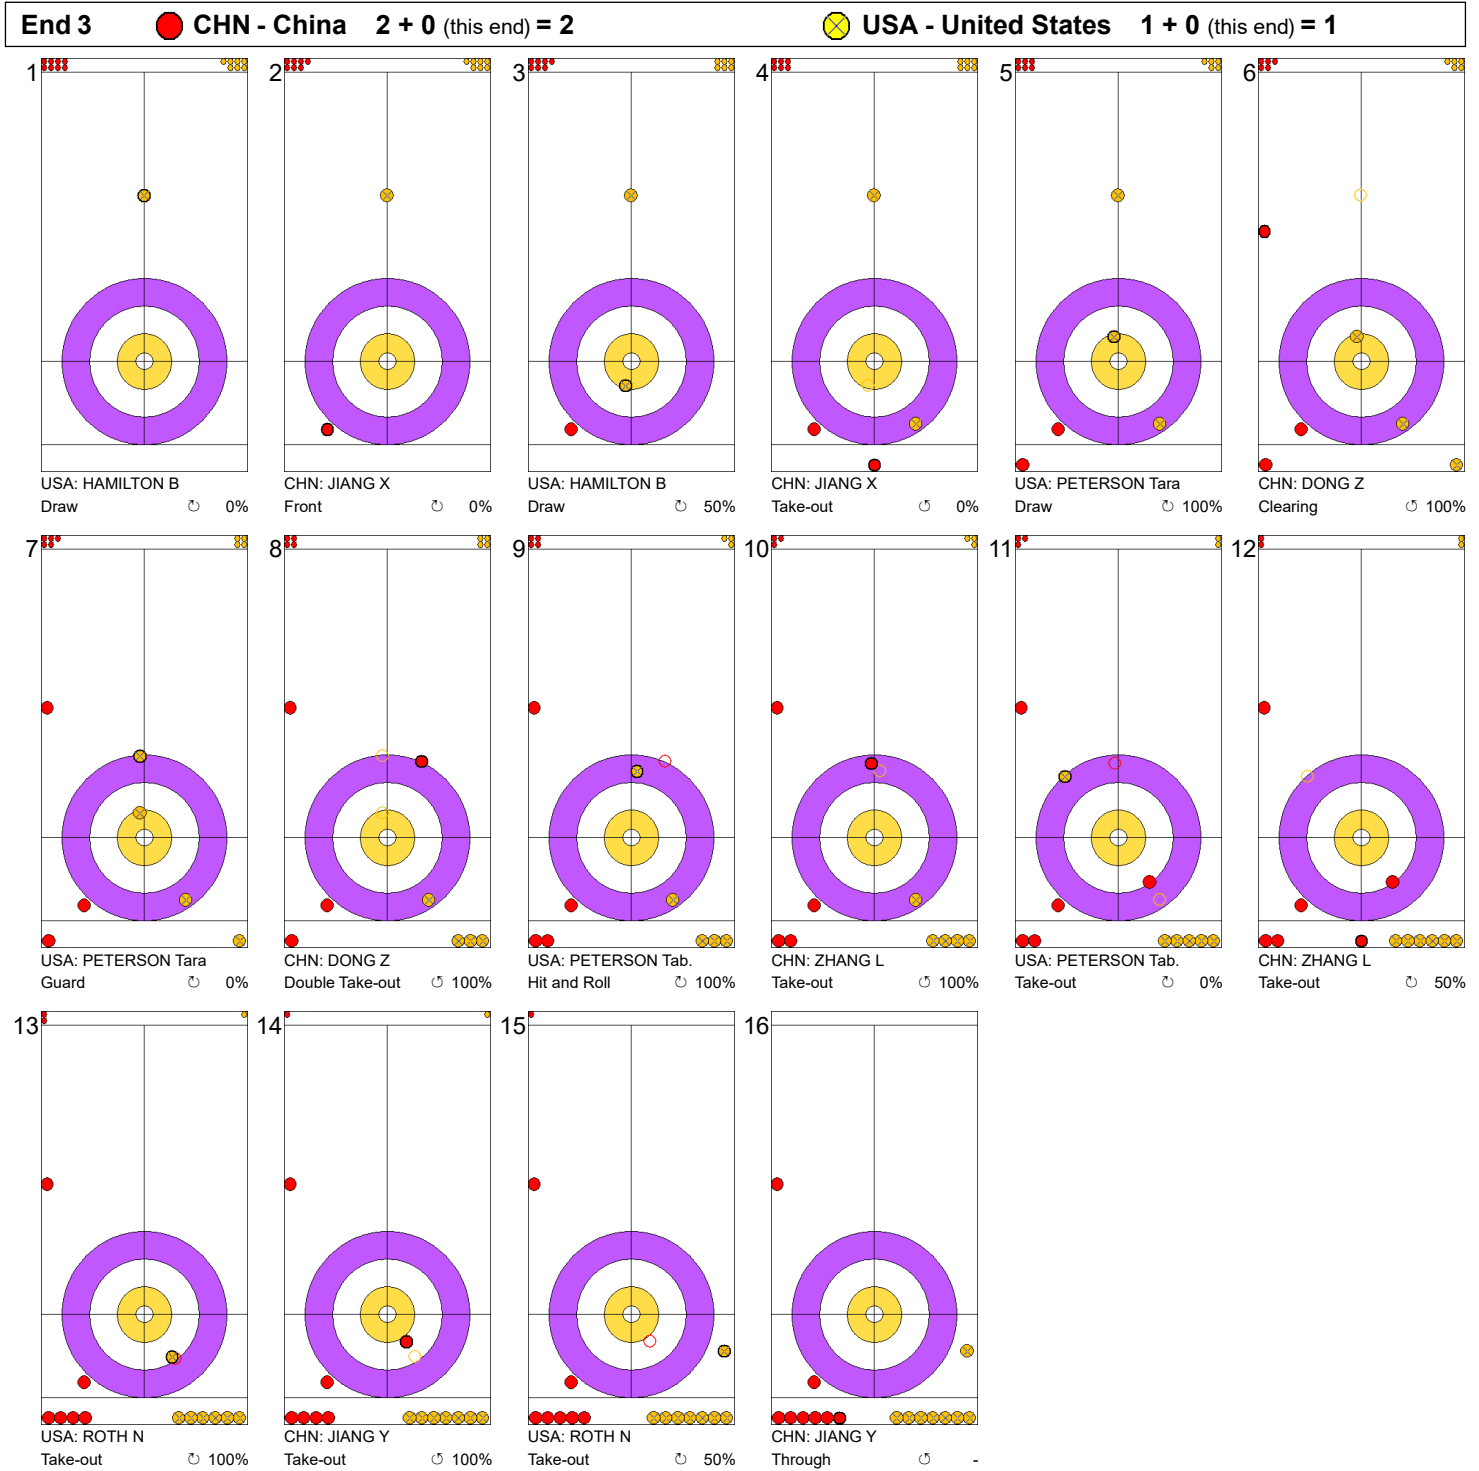

Game - Shot by Shot

**Legend:**  
 Clockwise     
  Counter-clockwise     
 - Not considered

Game - Shot by Shot

**Legend:**  
 Clockwise     
  Counter-clockwise     
 - Not considered

Game - Shot by Shot

Legend:   
 Clockwise   
 Counter-clockwise   
 - Not considered

Game - Shot by Shot

**Legend:**  
 Clockwise     
  Counter-clockwise     
 - Not considered

Game - Shot by Shot

**Legend:**  
 ⌚ Clockwise      ⌚ Counter-clockwise      - Not considered

Game - Shot by Shot

**Legend:**  
 Clockwise     
  Counter-clockwise     
 - Not considered

Game - Shot by Shot

Legend:   
 Clockwise   
 Counter-clockwise   
 - Not considered