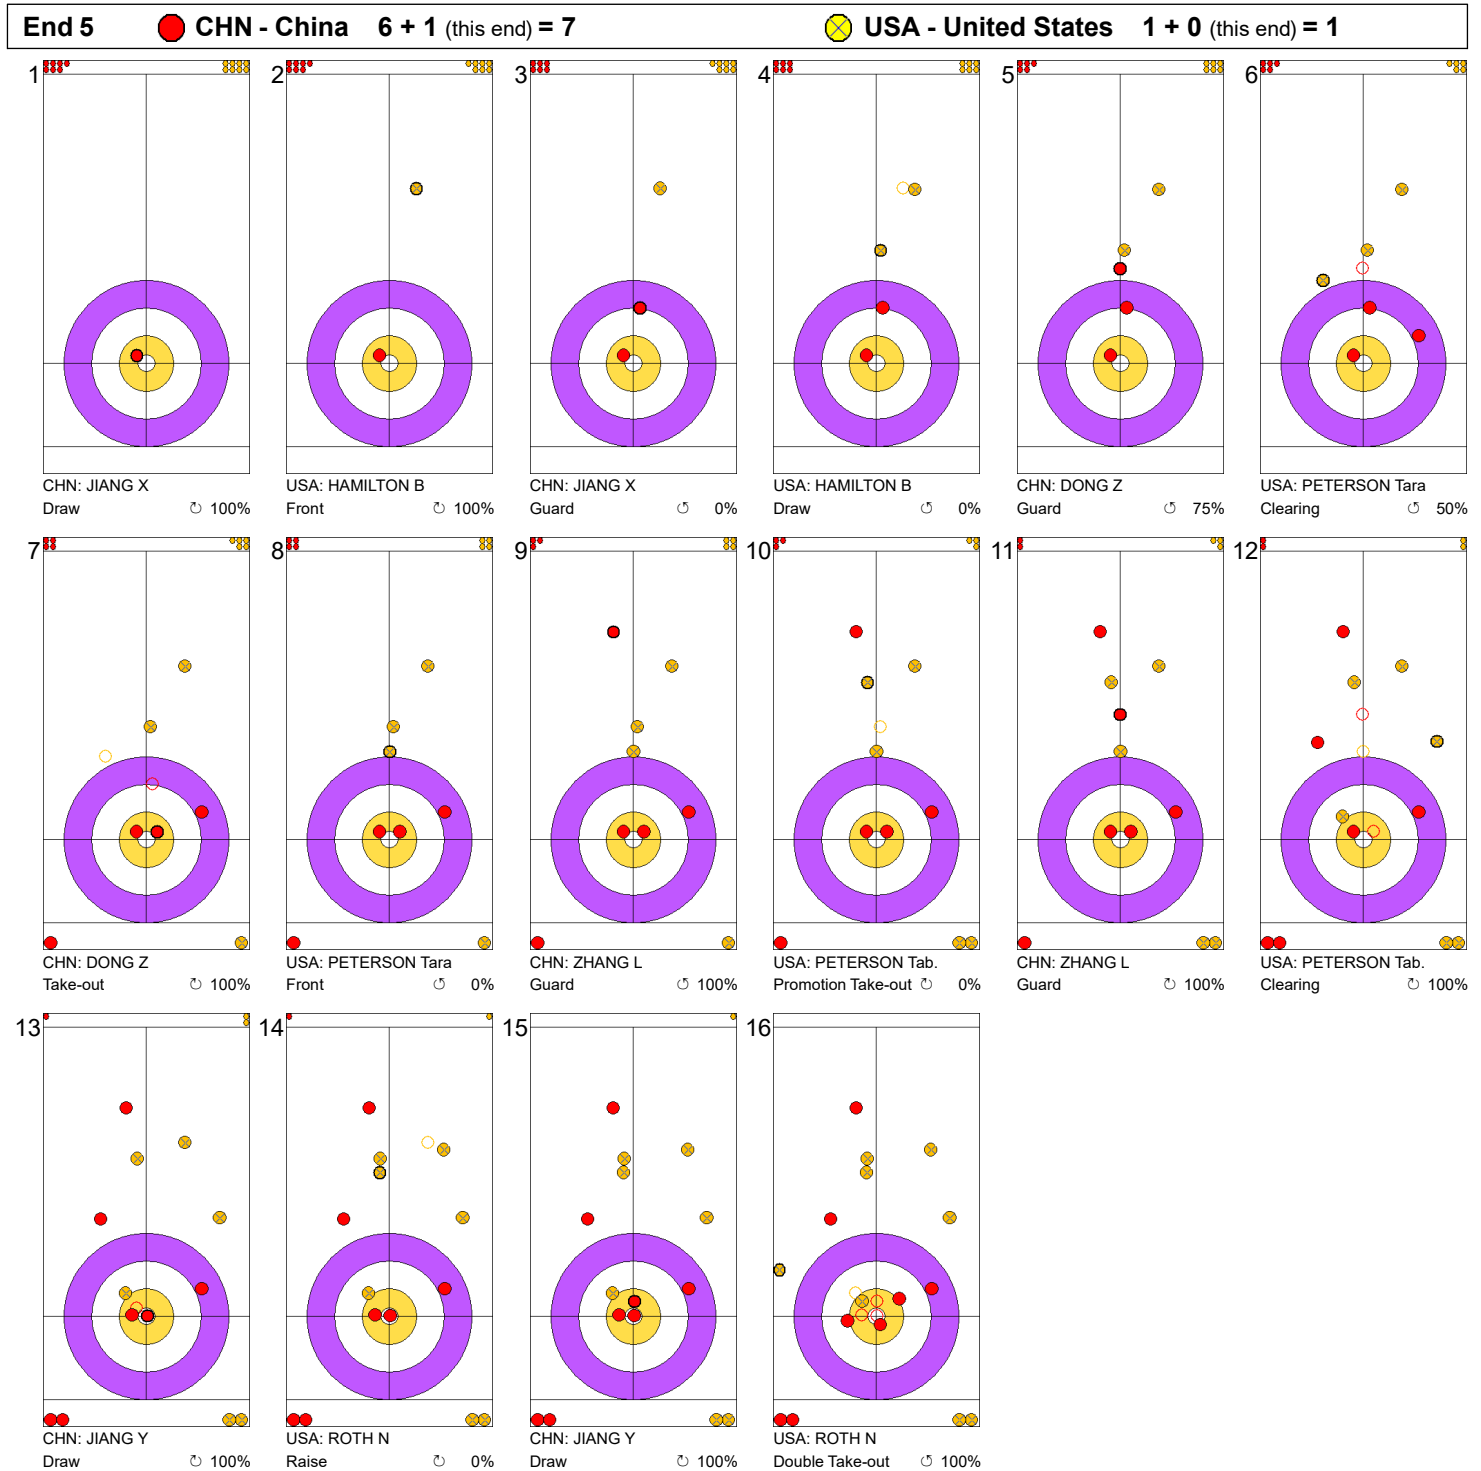

Game - Shot by Shot

**Legend:**  
 Clockwise     
  Counter-clockwise     
 - Not considered

Game - Shot by Shot

**Legend:**  
 Clockwise     
  Counter-clockwise     
 - Not considered

Game - Shot by Shot

Legend:   
 Clockwise   
 Counter-clockwise   
 - Not considered

Game - Shot by Shot

**Legend:**  
 Clockwise     
  Counter-clockwise     
 - Not considered

Game - Shot by Shot

**Legend:**  
 ⌚ Clockwise      ⌚ Counter-clockwise      - Not considered

Game - Shot by Shot

**Legend:**  
 Clockwise     
  Counter-clockwise     
 - Not considered

Game - Shot by Shot

Legend:   
 Clockwise   
 Counter-clockwise   
 - Not considered