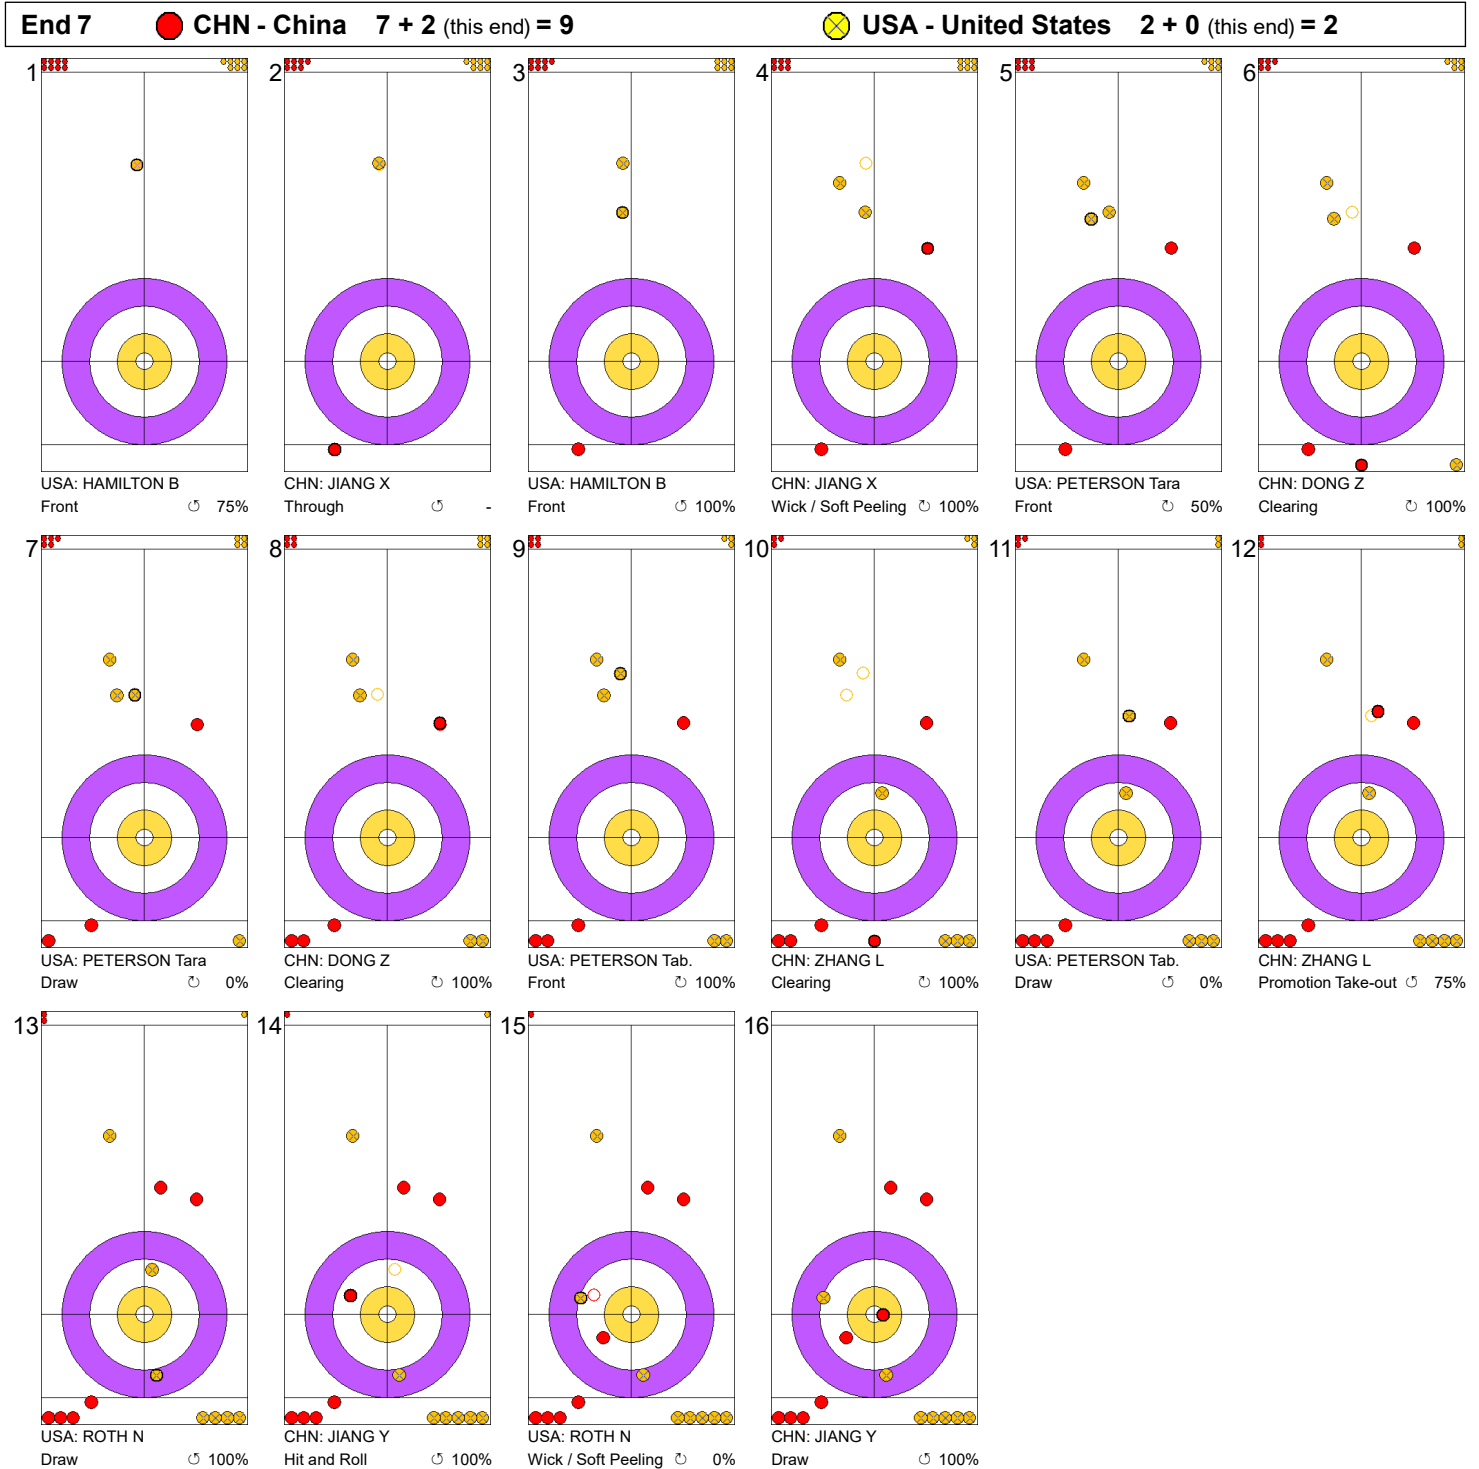

Game - Shot by Shot

**Legend:**  
 Clockwise     
  Counter-clockwise     
 - Not considered

Game - Shot by Shot

**Legend:**  
 Clockwise     
  Counter-clockwise     
 - Not considered

Game - Shot by Shot

Legend:   
 Clockwise   
 Counter-clockwise   
 - Not considered

Game - Shot by Shot

**Legend:**  
 Clockwise     
  Counter-clockwise     
 - Not considered

Game - Shot by Shot

**Legend:**  
 ⌚ Clockwise      ⌚ Counter-clockwise      - Not considered

Game - Shot by Shot

**Legend:**  
 Clockwise     
  Counter-clockwise     
 - Not considered

Game - Shot by Shot

Legend:   
 Clockwise   
 Counter-clockwise   
 - Not considered