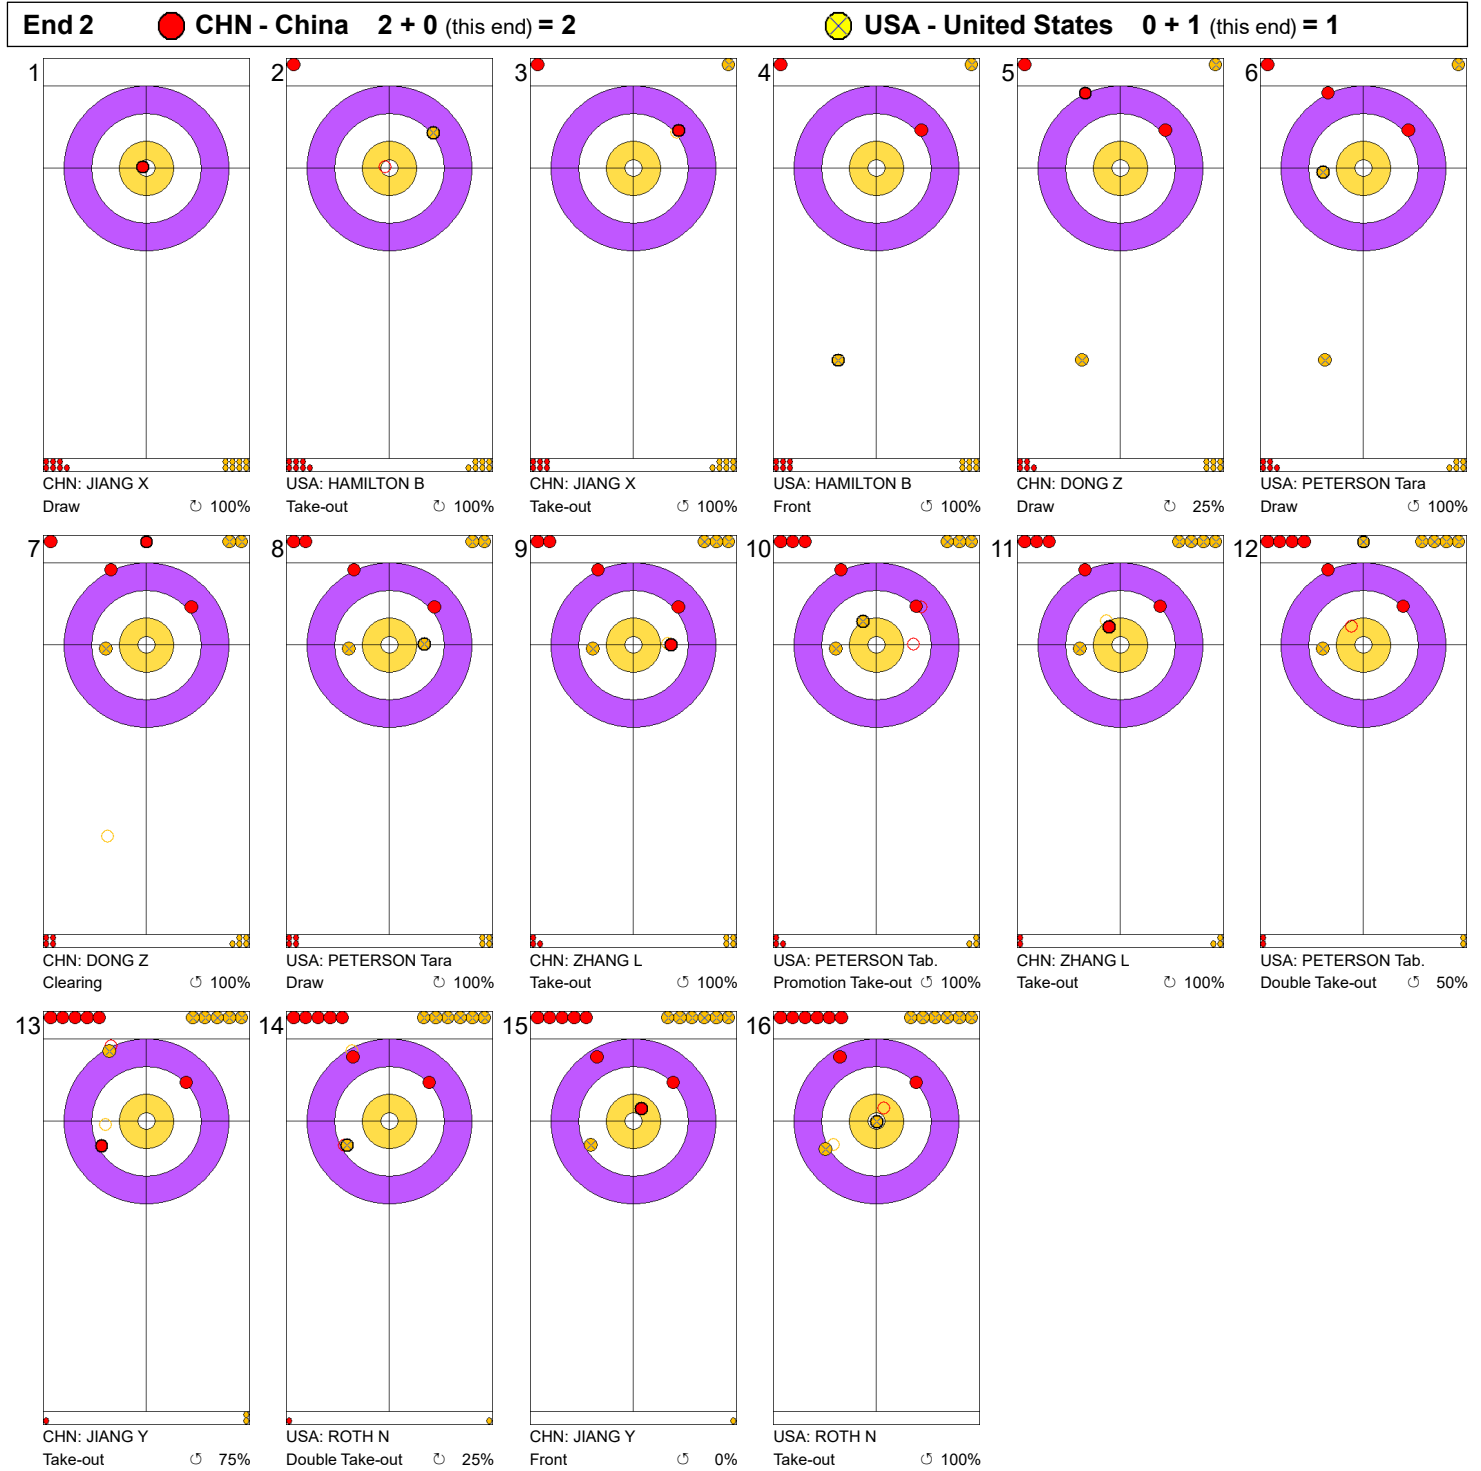

Game - Shot by Shot

**Legend:**  
 Clockwise     
  Counter-clockwise     
 - Not considered

Game - Shot by Shot

**Legend:**  
 Clockwise     
  Counter-clockwise     
 - Not considered

Game - Shot by Shot

Legend:   
 Clockwise   
 Counter-clockwise   
 - Not considered

Game - Shot by Shot

**Legend:**  
 Clockwise     
  Counter-clockwise     
 - Not considered

Game - Shot by Shot

**Legend:**  
 ⌚ Clockwise      ⌚ Counter-clockwise      - Not considered

Game - Shot by Shot

**Legend:**  
 Clockwise     
  Counter-clockwise     
 - Not considered

Game - Shot by Shot

Legend:   
 Clockwise   
 Counter-clockwise   
 - Not considered