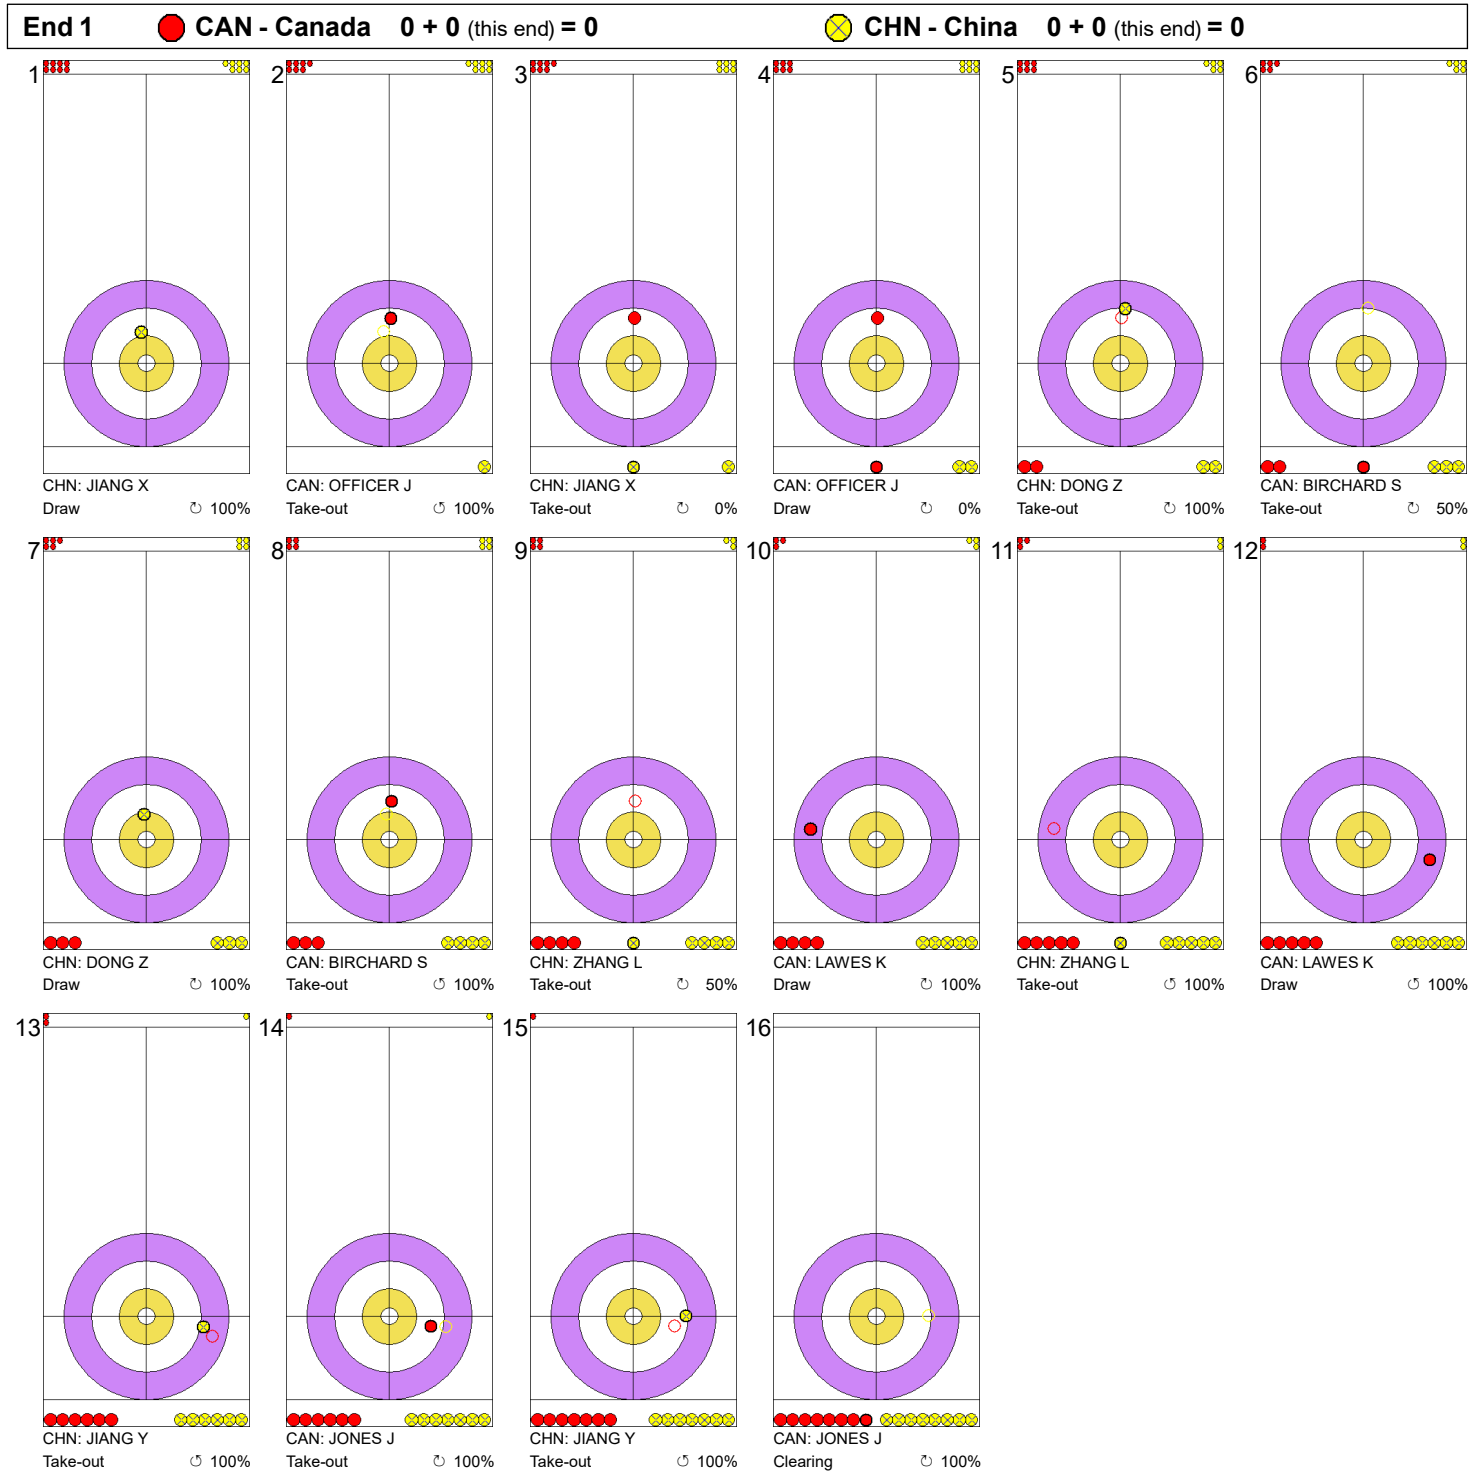

Game - Shot by Shot

Legend:
 Clockwise
  Counter-clockwise
 - Not considered

Game - Shot by Shot

Legend:
 ↻ Clockwise ↺ Counter-clockwise - Not considered

Game - Shot by Shot

Legend:
 Clockwise
  Counter-clockwise
 - Not considered

Game - Shot by Shot

Legend:
 ↻ Clockwise ↺ Counter-clockwise - Not considered

Game - Shot by Shot

Legend:
 ⌚ Clockwise ⌚ Counter-clockwise - Not considered

Game - Shot by Shot

Legend:
 ↻ Clockwise ↺ Counter-clockwise - Not considered

Game - Shot by Shot

Legend:
 ↻ Clockwise ↺ Counter-clockwise - Not considered