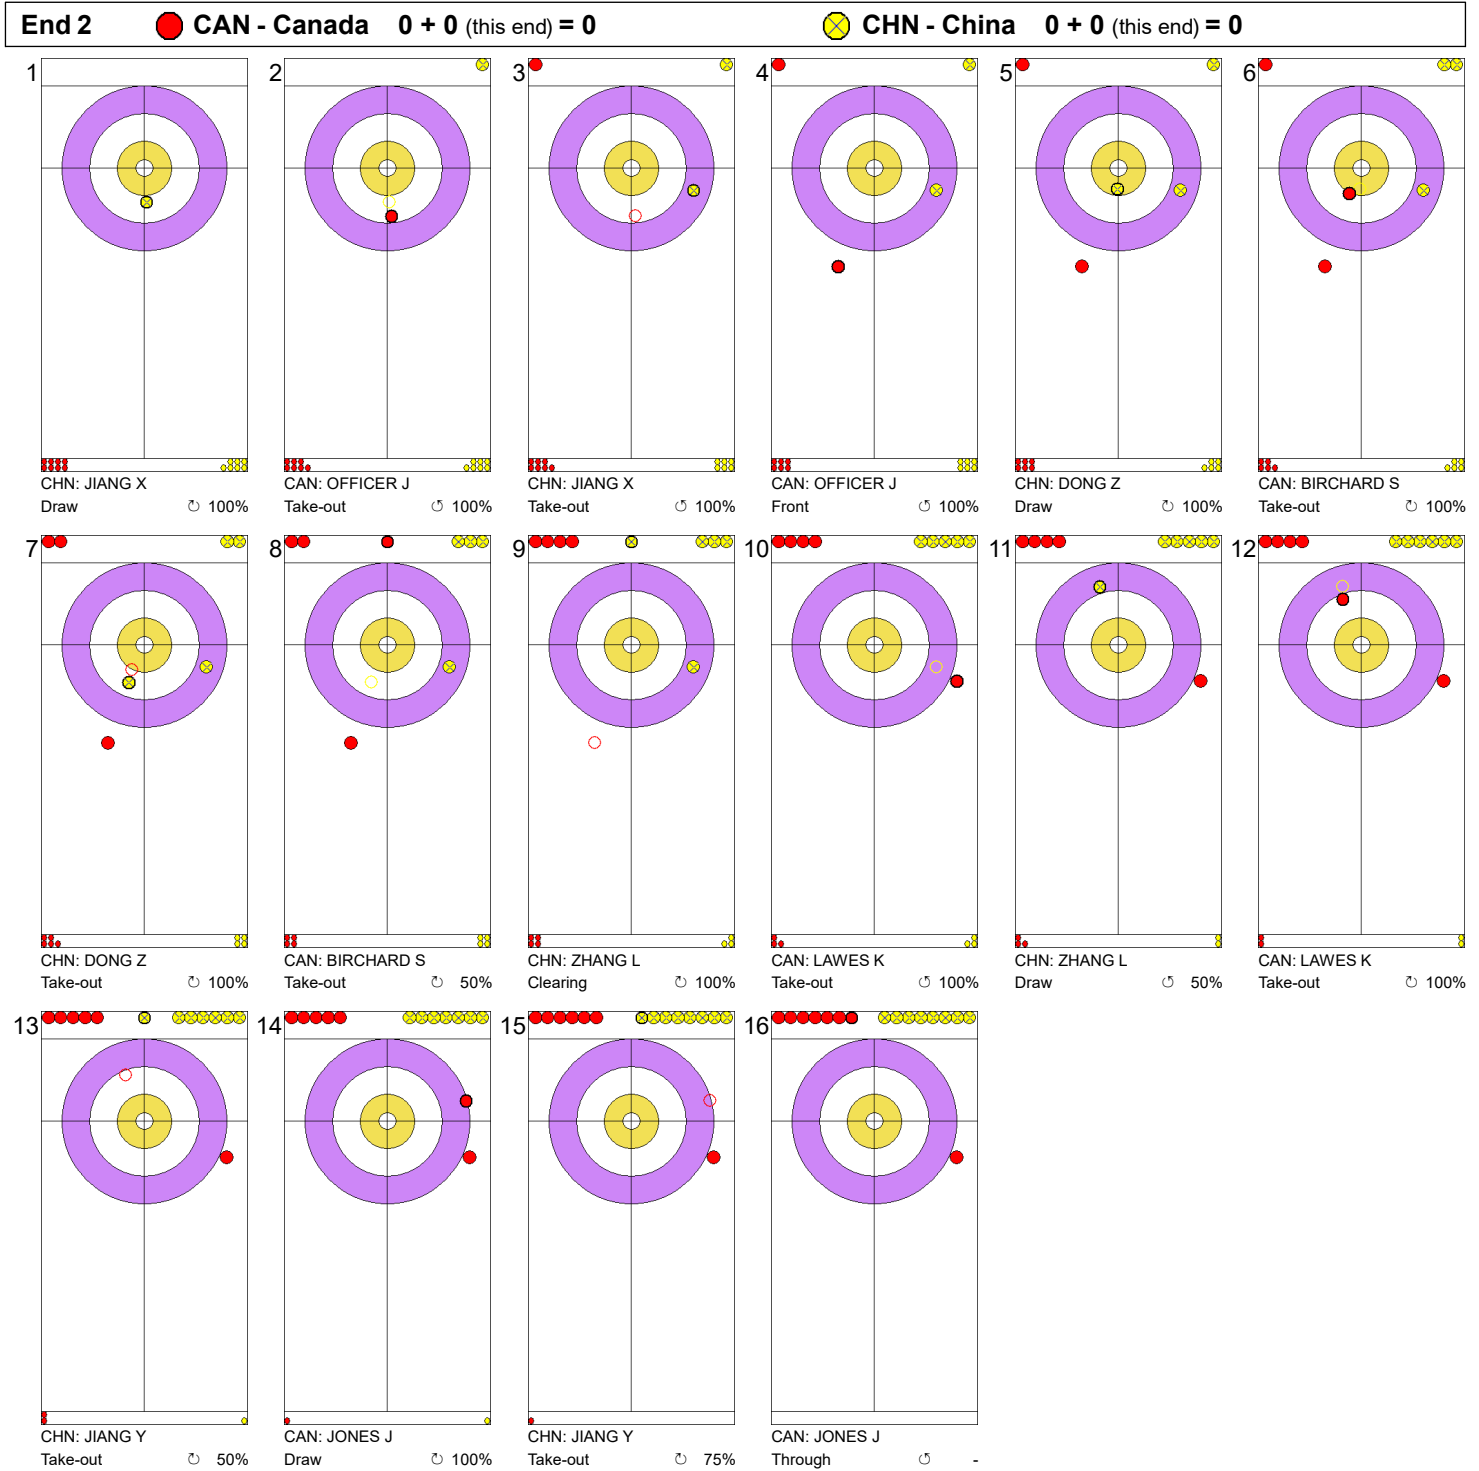

Game - Shot by Shot

Legend:
 Clockwise
  Counter-clockwise
 - Not considered

Game - Shot by Shot

Legend:
 ↻ Clockwise ↺ Counter-clockwise - Not considered

Game - Shot by Shot

Legend:
 Clockwise
  Counter-clockwise
 - Not considered

Game - Shot by Shot

Legend:
 ↻ Clockwise ↺ Counter-clockwise - Not considered

Game - Shot by Shot

Legend:
 ⌚ Clockwise ⌚ Counter-clockwise - Not considered

Game - Shot by Shot

Legend:
 ↻ Clockwise ↺ Counter-clockwise - Not considered

Game - Shot by Shot

Legend:
 ↻ Clockwise ↺ Counter-clockwise - Not considered