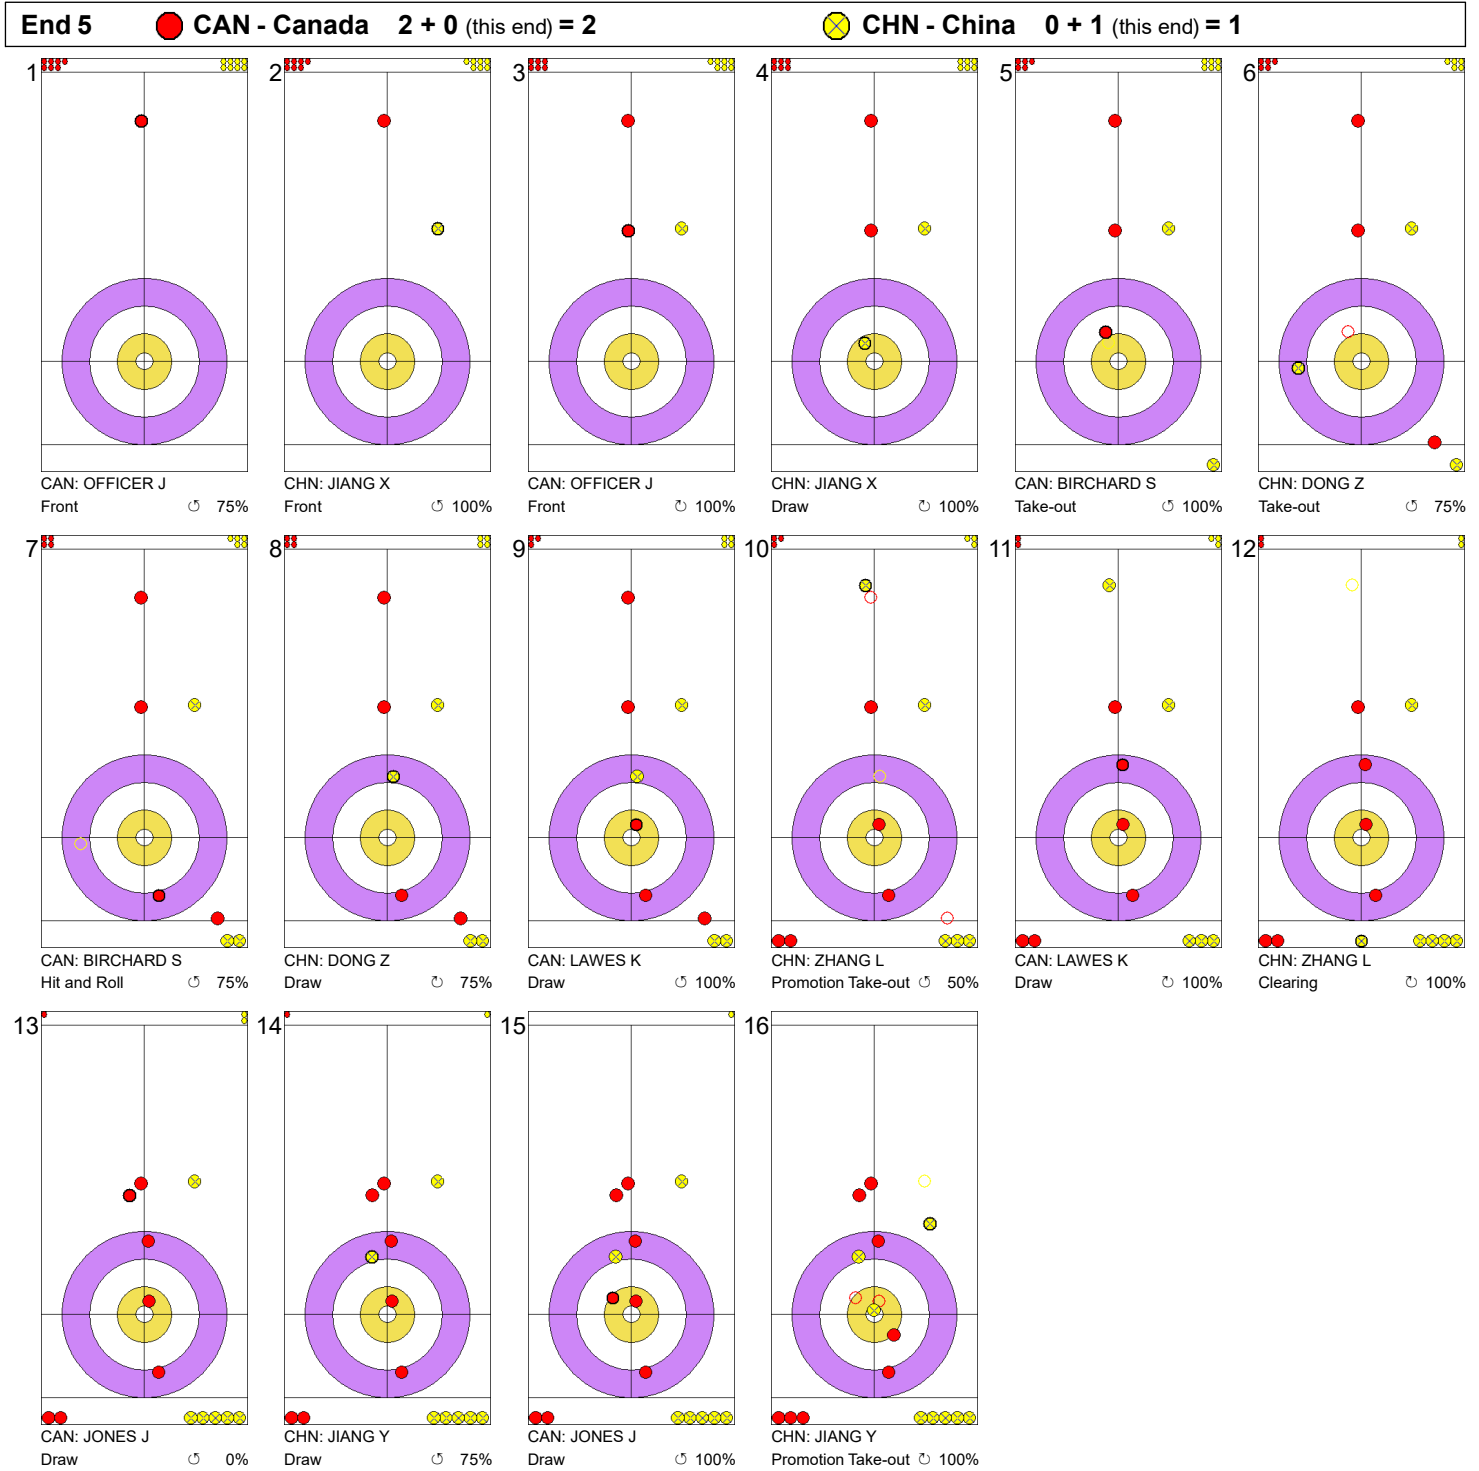

Game - Shot by Shot

Legend:
 Clockwise
  Counter-clockwise
 - Not considered

Game - Shot by Shot

Legend:
 ↻ Clockwise ↺ Counter-clockwise - Not considered

Game - Shot by Shot

Legend:
 Clockwise
  Counter-clockwise
 - Not considered

Game - Shot by Shot

Legend:
 ↻ Clockwise ↺ Counter-clockwise - Not considered

Game - Shot by Shot

Legend:
 ⌚ Clockwise ⌚ Counter-clockwise - Not considered

Game - Shot by Shot

Legend:
 ↻ Clockwise ↺ Counter-clockwise - Not considered

Game - Shot by Shot

Legend:
 ↻ Clockwise ↺ Counter-clockwise - Not considered