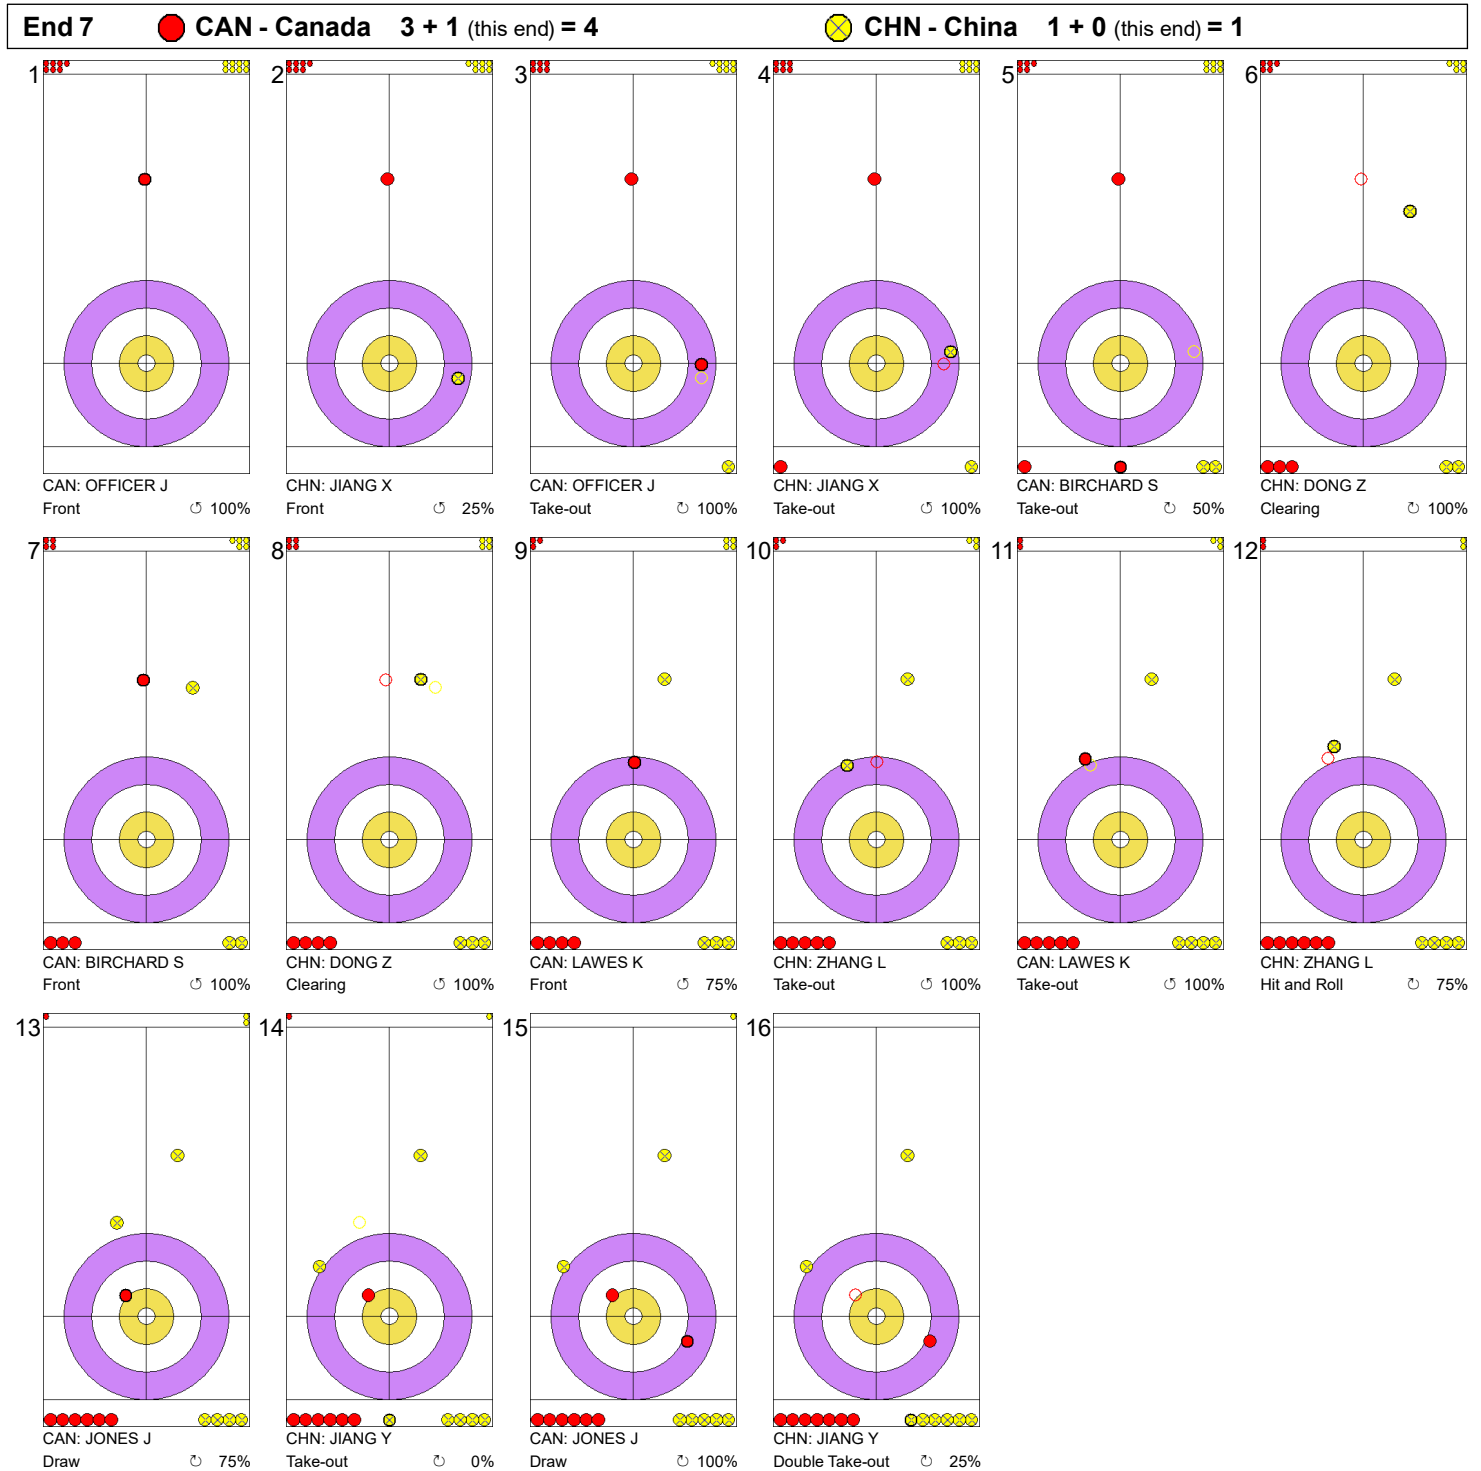

Game - Shot by Shot

Legend:
 Clockwise
  Counter-clockwise
 - Not considered

Game - Shot by Shot

Legend:
 ↻ Clockwise ↺ Counter-clockwise - Not considered

Game - Shot by Shot

Legend:
 Clockwise
  Counter-clockwise
 - Not considered

Game - Shot by Shot

Legend:
 ↻ Clockwise ↺ Counter-clockwise - Not considered

Game - Shot by Shot

Legend:
 ⌚ Clockwise ⌚ Counter-clockwise - Not considered

Game - Shot by Shot

Legend:
 ↻ Clockwise ↺ Counter-clockwise - Not considered

Game - Shot by Shot

Legend:
 ↻ Clockwise ↺ Counter-clockwise - Not considered