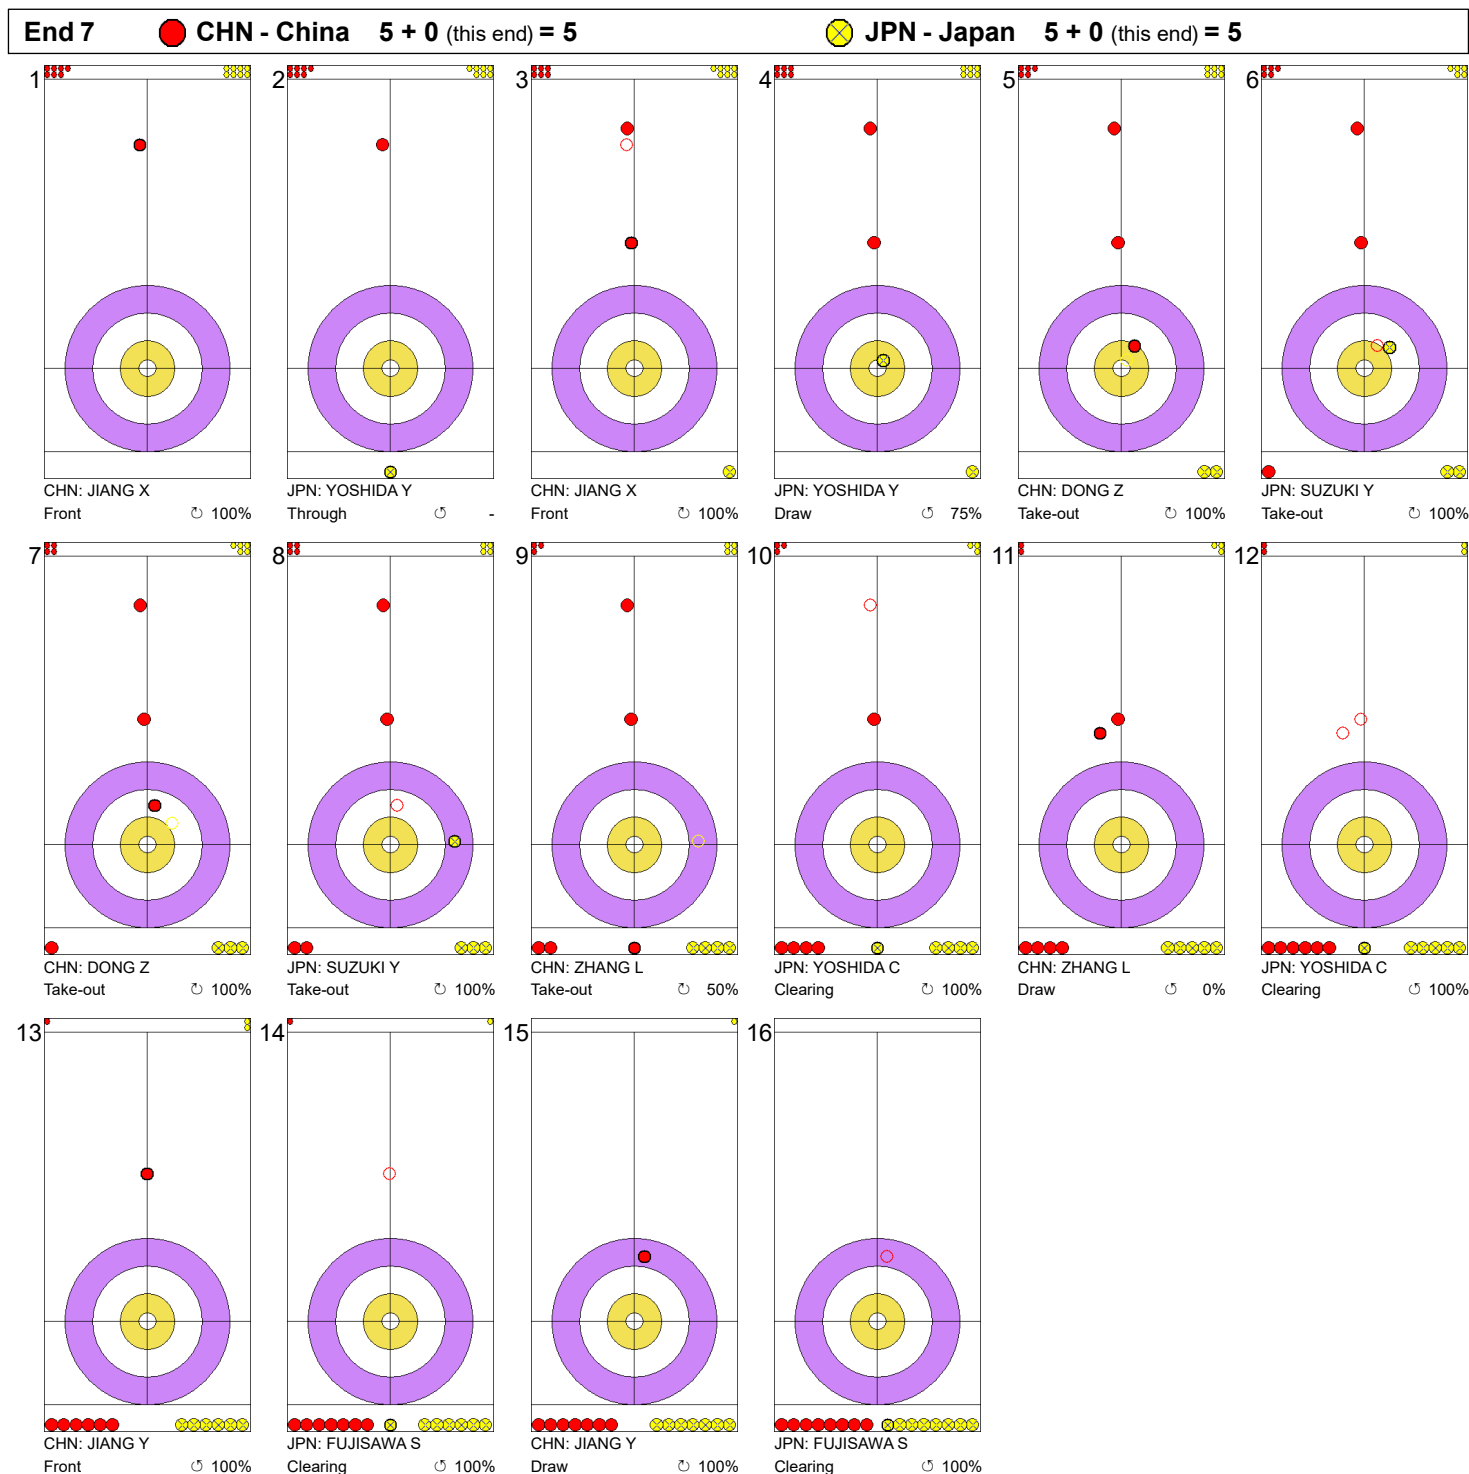

Game - Shot by Shot

Legend:
 ↻ Clockwise ↺ Counter-clockwise - Not considered

Game - Shot by Shot

Legend:
 ⌚ Clockwise ⌚ Counter-clockwise - Not considered

Game - Shot by Shot

Legend:
 ⌚ Clockwise ⌚ Counter-clockwise - Not considered

Game - Shot by Shot

Legend:
 ↻ Clockwise ↺ Counter-clockwise - Not considered

Game - Shot by Shot

Legend:
 ↻ Clockwise ↺ Counter-clockwise - Not considered

Game - Shot by Shot

Legend:
 ⌚ Clockwise ⌚ Counter-clockwise - Not considered

Game - Shot by Shot

Legend:

⌚ Clockwise

⌚ Counter-clockwise

- Not considered

Game - Shot by Shot

Legend:
 ⌚ Clockwise ⌚ Counter-clockwise - Not considered