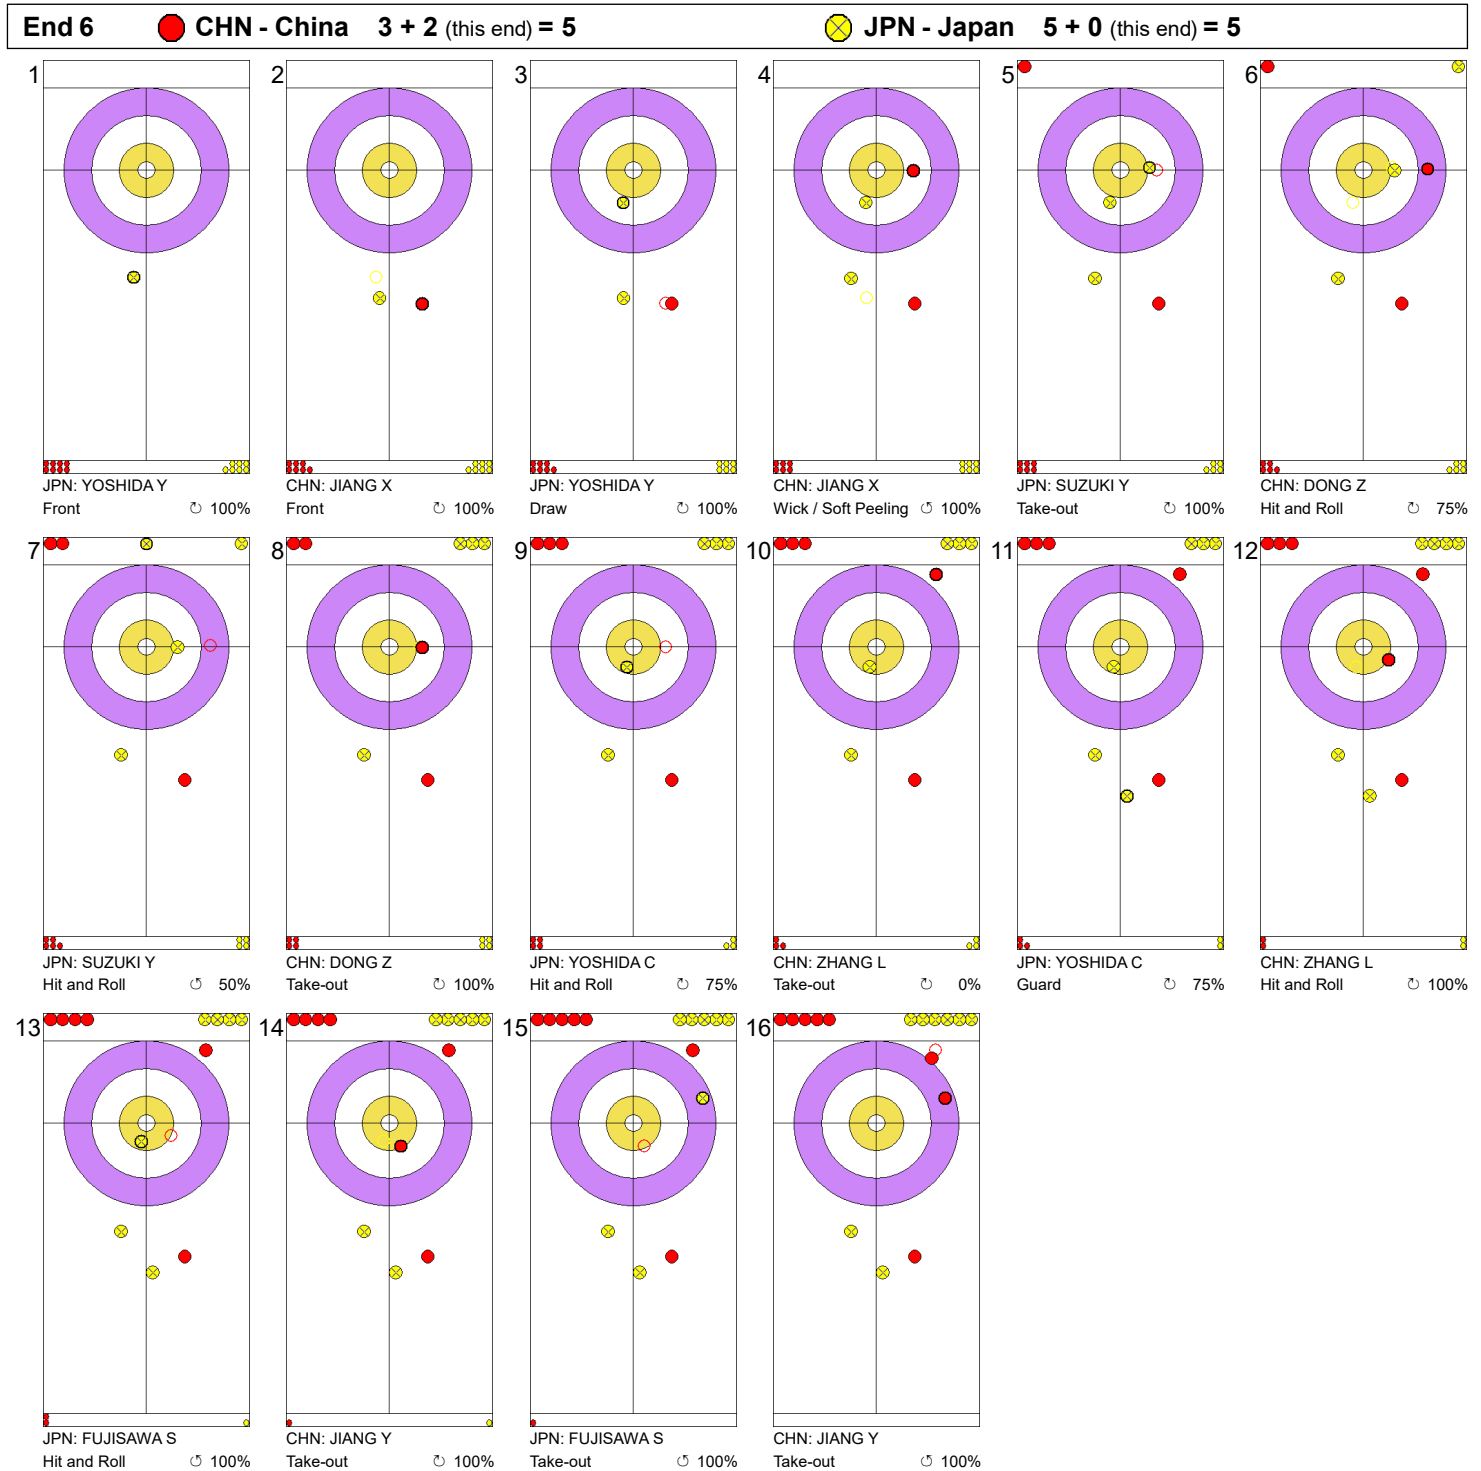

Game - Shot by Shot

Legend:
 ↻ Clockwise ↺ Counter-clockwise - Not considered

Game - Shot by Shot

Legend:
 ⌚ Clockwise ⌚ Counter-clockwise - Not considered

Game - Shot by Shot

Legend:
 ⌚ Clockwise ⌚ Counter-clockwise - Not considered

Game - Shot by Shot

Legend:
 ↻ Clockwise ↺ Counter-clockwise - Not considered

Game - Shot by Shot

Legend:
 ↻ Clockwise ↺ Counter-clockwise - Not considered

Game - Shot by Shot

Legend:
 ⌚ Clockwise ⌚ Counter-clockwise - Not considered

Game - Shot by Shot

Legend:

⌚ Clockwise

⌚ Counter-clockwise

- Not considered

Game - Shot by Shot

Legend:
 ⌚ Clockwise ⌚ Counter-clockwise - Not considered