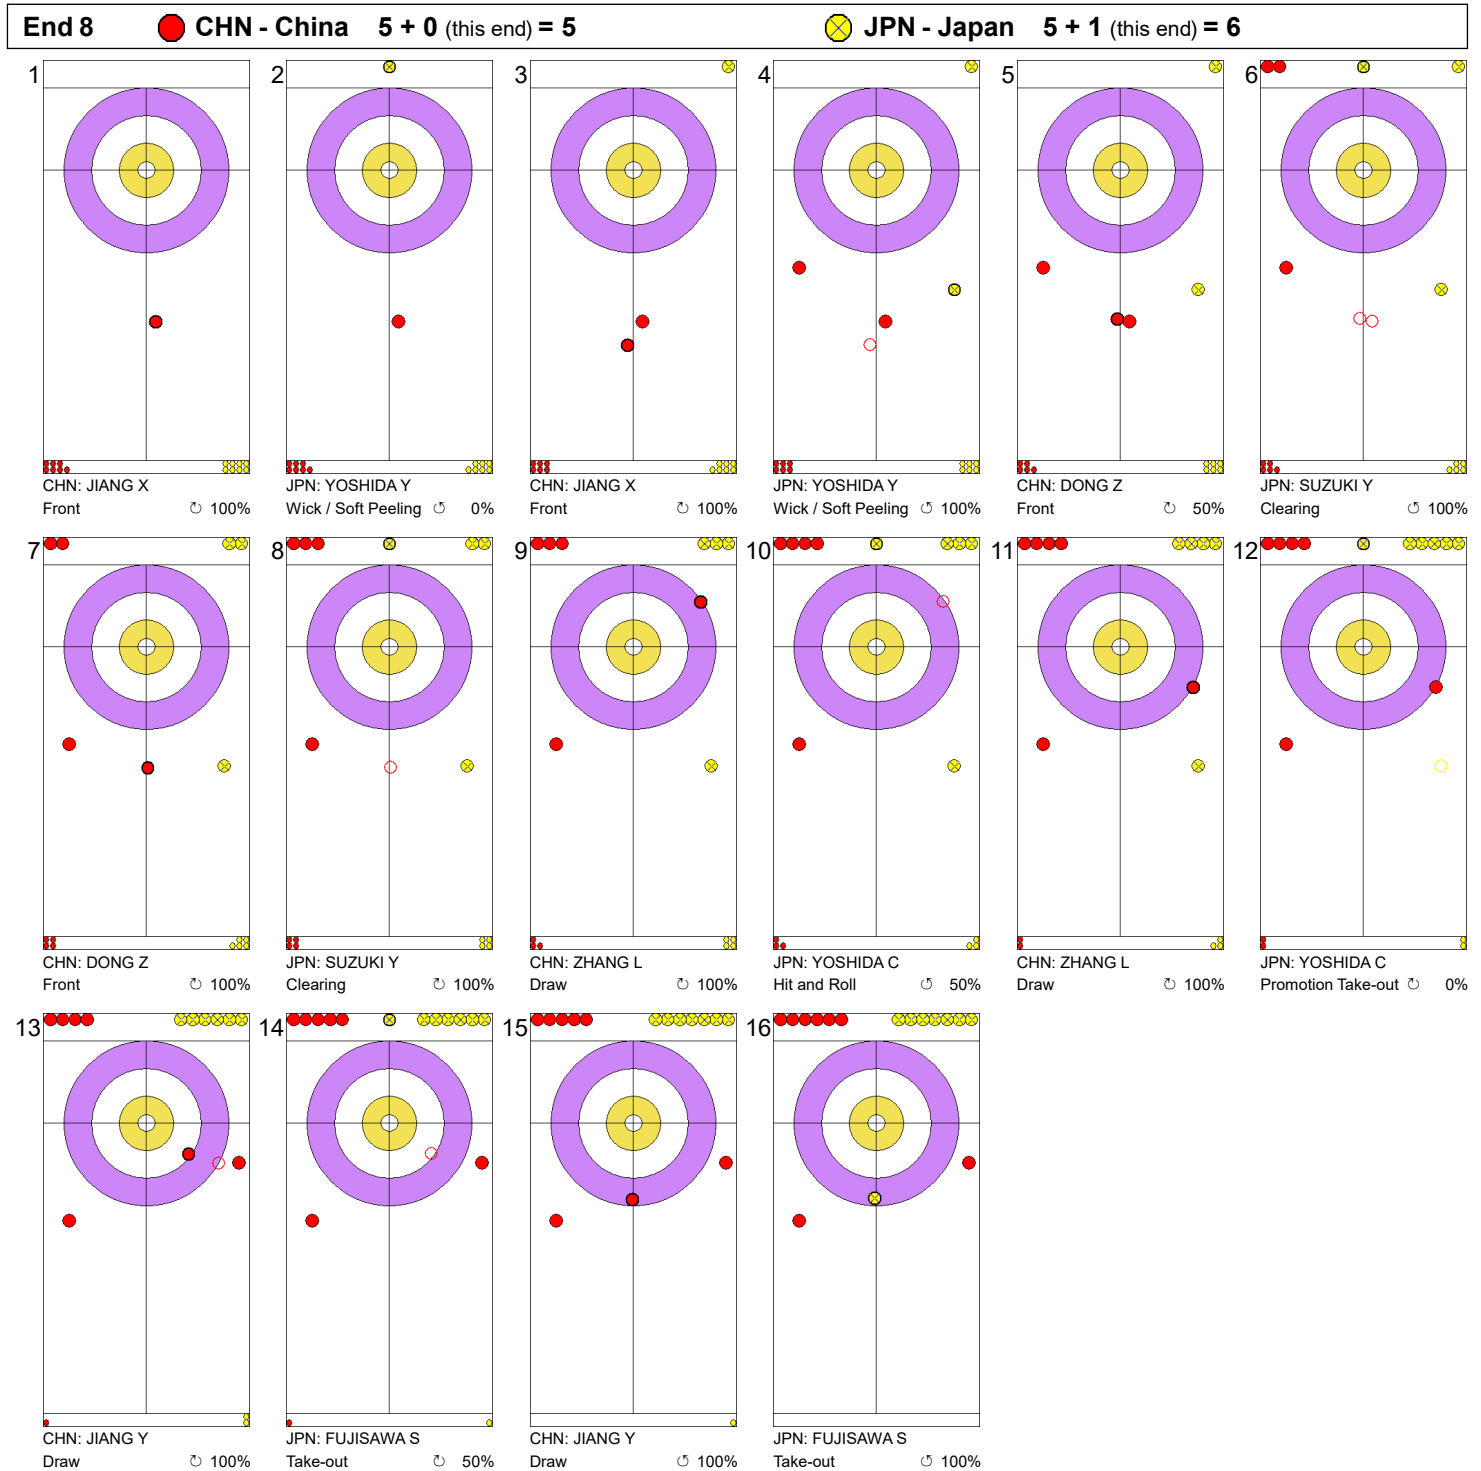

Game - Shot by Shot

Legend:
 ↻ Clockwise ↺ Counter-clockwise - Not considered

Game - Shot by Shot

Legend:
 ⌚ Clockwise ⌚ Counter-clockwise - Not considered

Game - Shot by Shot

Legend:
 ⌚ Clockwise ⌚ Counter-clockwise - Not considered

Game - Shot by Shot

Legend:
 ↻ Clockwise ↺ Counter-clockwise - Not considered

Game - Shot by Shot

Legend:
 ↻ Clockwise ↺ Counter-clockwise - Not considered

Game - Shot by Shot

Legend:
 ⌚ Clockwise ⌚ Counter-clockwise - Not considered

Game - Shot by Shot

Legend:

⌚ Clockwise

⌚ Counter-clockwise

- Not considered

Game - Shot by Shot

Legend:
 ⌚ Clockwise ⌚ Counter-clockwise - Not considered