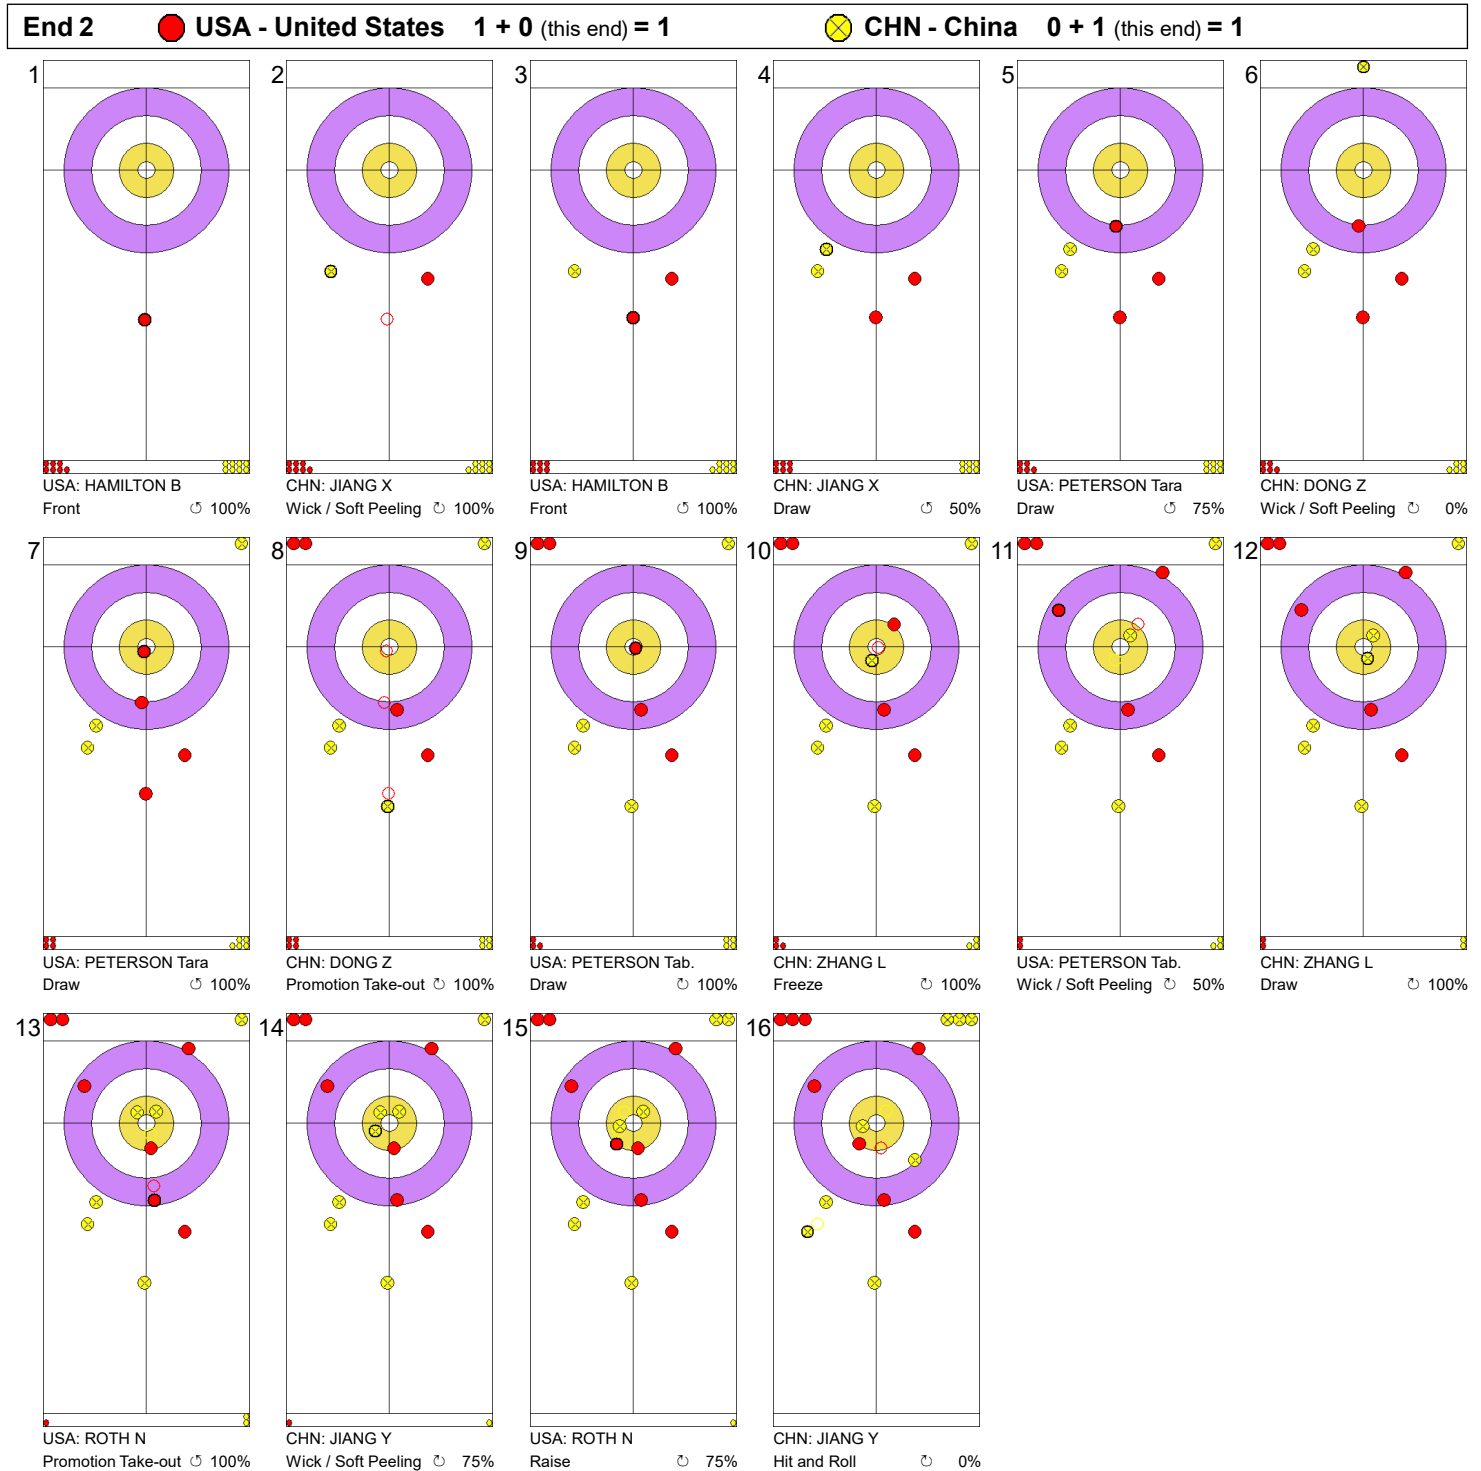

Game - Shot by Shot

Legend:
 Clockwise
  Counter-clockwise
 - Not considered

Game - Shot by Shot

Legend:
 Clockwise
  Counter-clockwise
 - Not considered

Game - Shot by Shot

Legend:
 Clockwise
  Counter-clockwise
 - Not considered

Game - Shot by Shot

Legend:
 ⌚ Clockwise ⌚ Counter-clockwise - Not considered

Game - Shot by Shot

Legend:
 Clockwise
  Counter-clockwise
 - Not considered

Game - Shot by Shot

Legend:
 Clockwise
  Counter-clockwise
 - Not considered

Game - Shot by Shot

Legend: ⌚ Clockwise ⌚ Counter-clockwise - Not considered