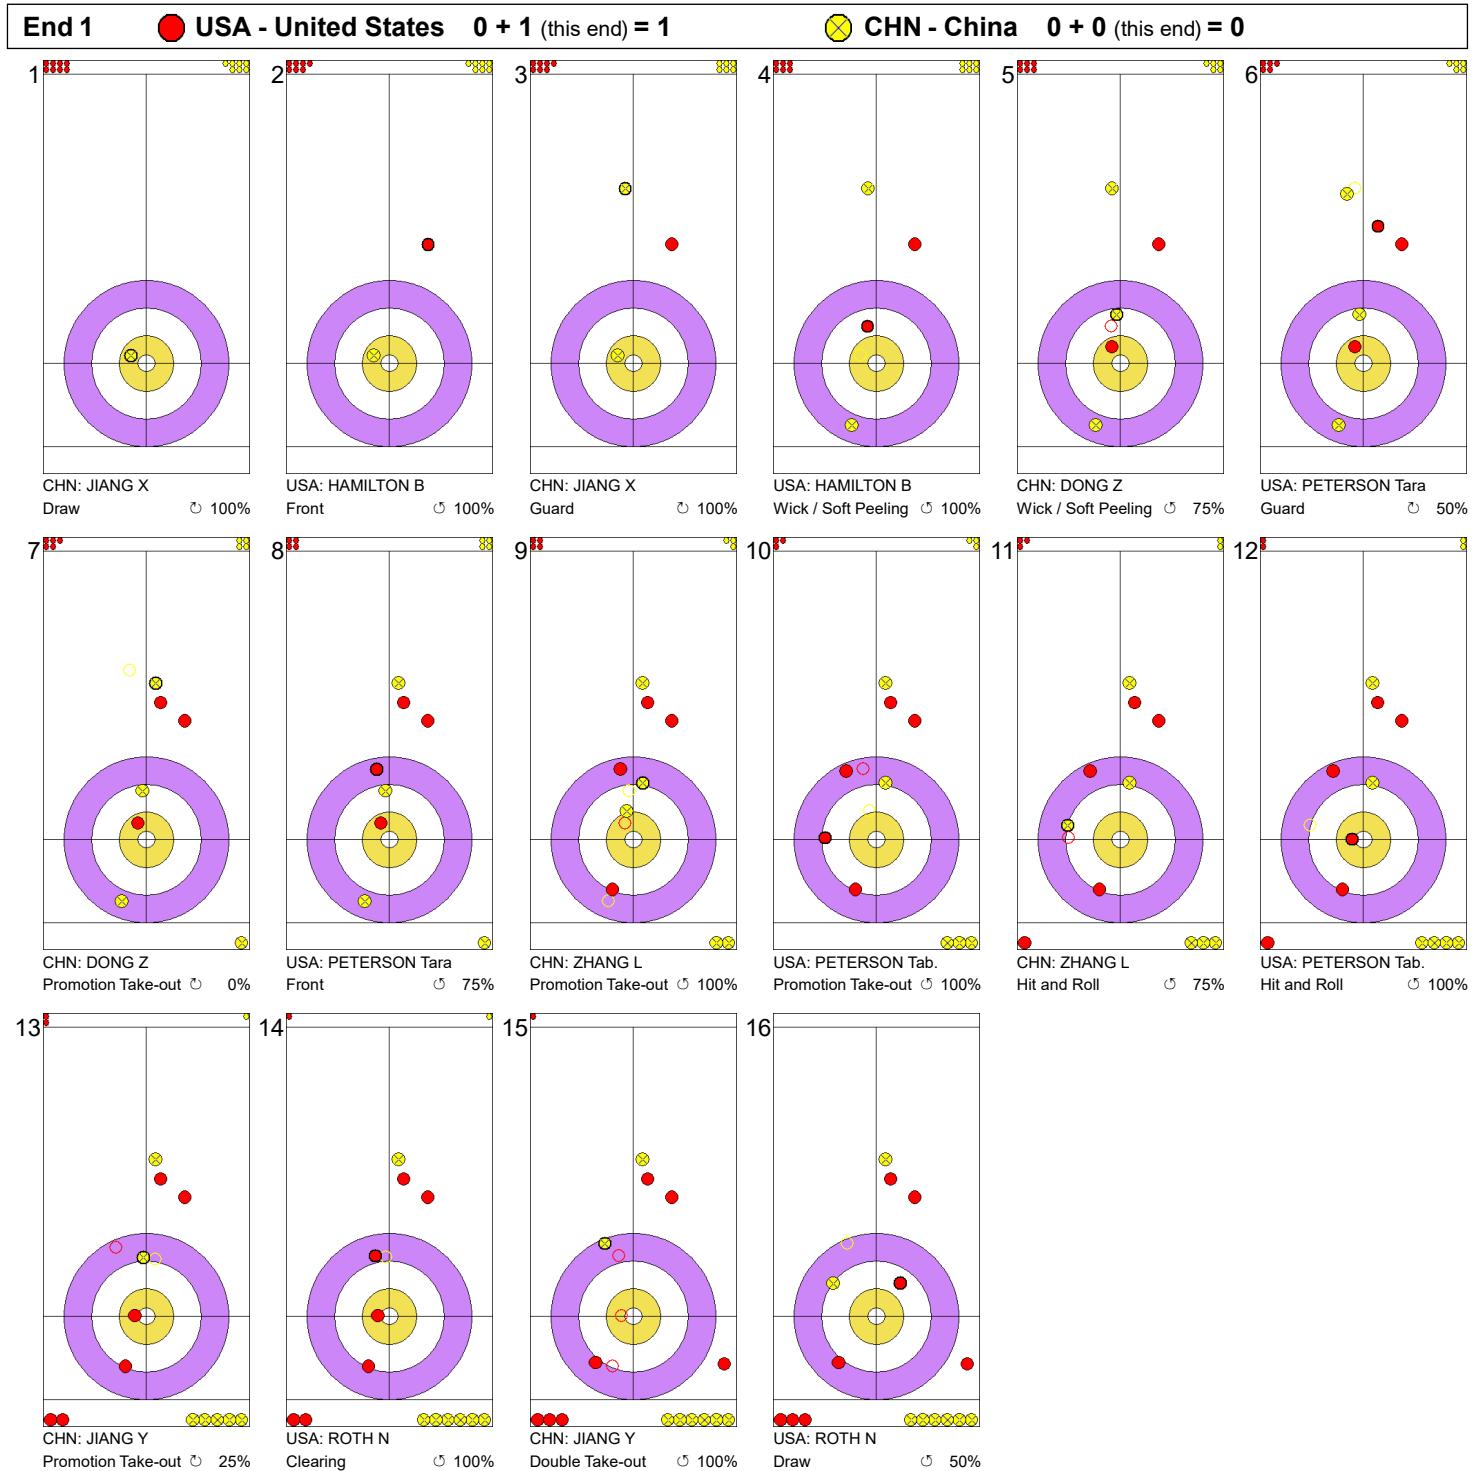

Game - Shot by Shot

Legend:
 Clockwise
  Counter-clockwise
 - Not considered

Game - Shot by Shot

Legend:
 Clockwise
  Counter-clockwise
 - Not considered

Game - Shot by Shot

Legend:
 Clockwise
  Counter-clockwise
 - Not considered

Game - Shot by Shot

Legend:
 ⌚ Clockwise ⌚ Counter-clockwise - Not considered

Game - Shot by Shot

Legend:
 Clockwise
  Counter-clockwise
 - Not considered

Game - Shot by Shot

Legend:
 Clockwise
  Counter-clockwise
 - Not considered

Game - Shot by Shot

Legend: ⌚ Clockwise ⌚ Counter-clockwise - Not considered