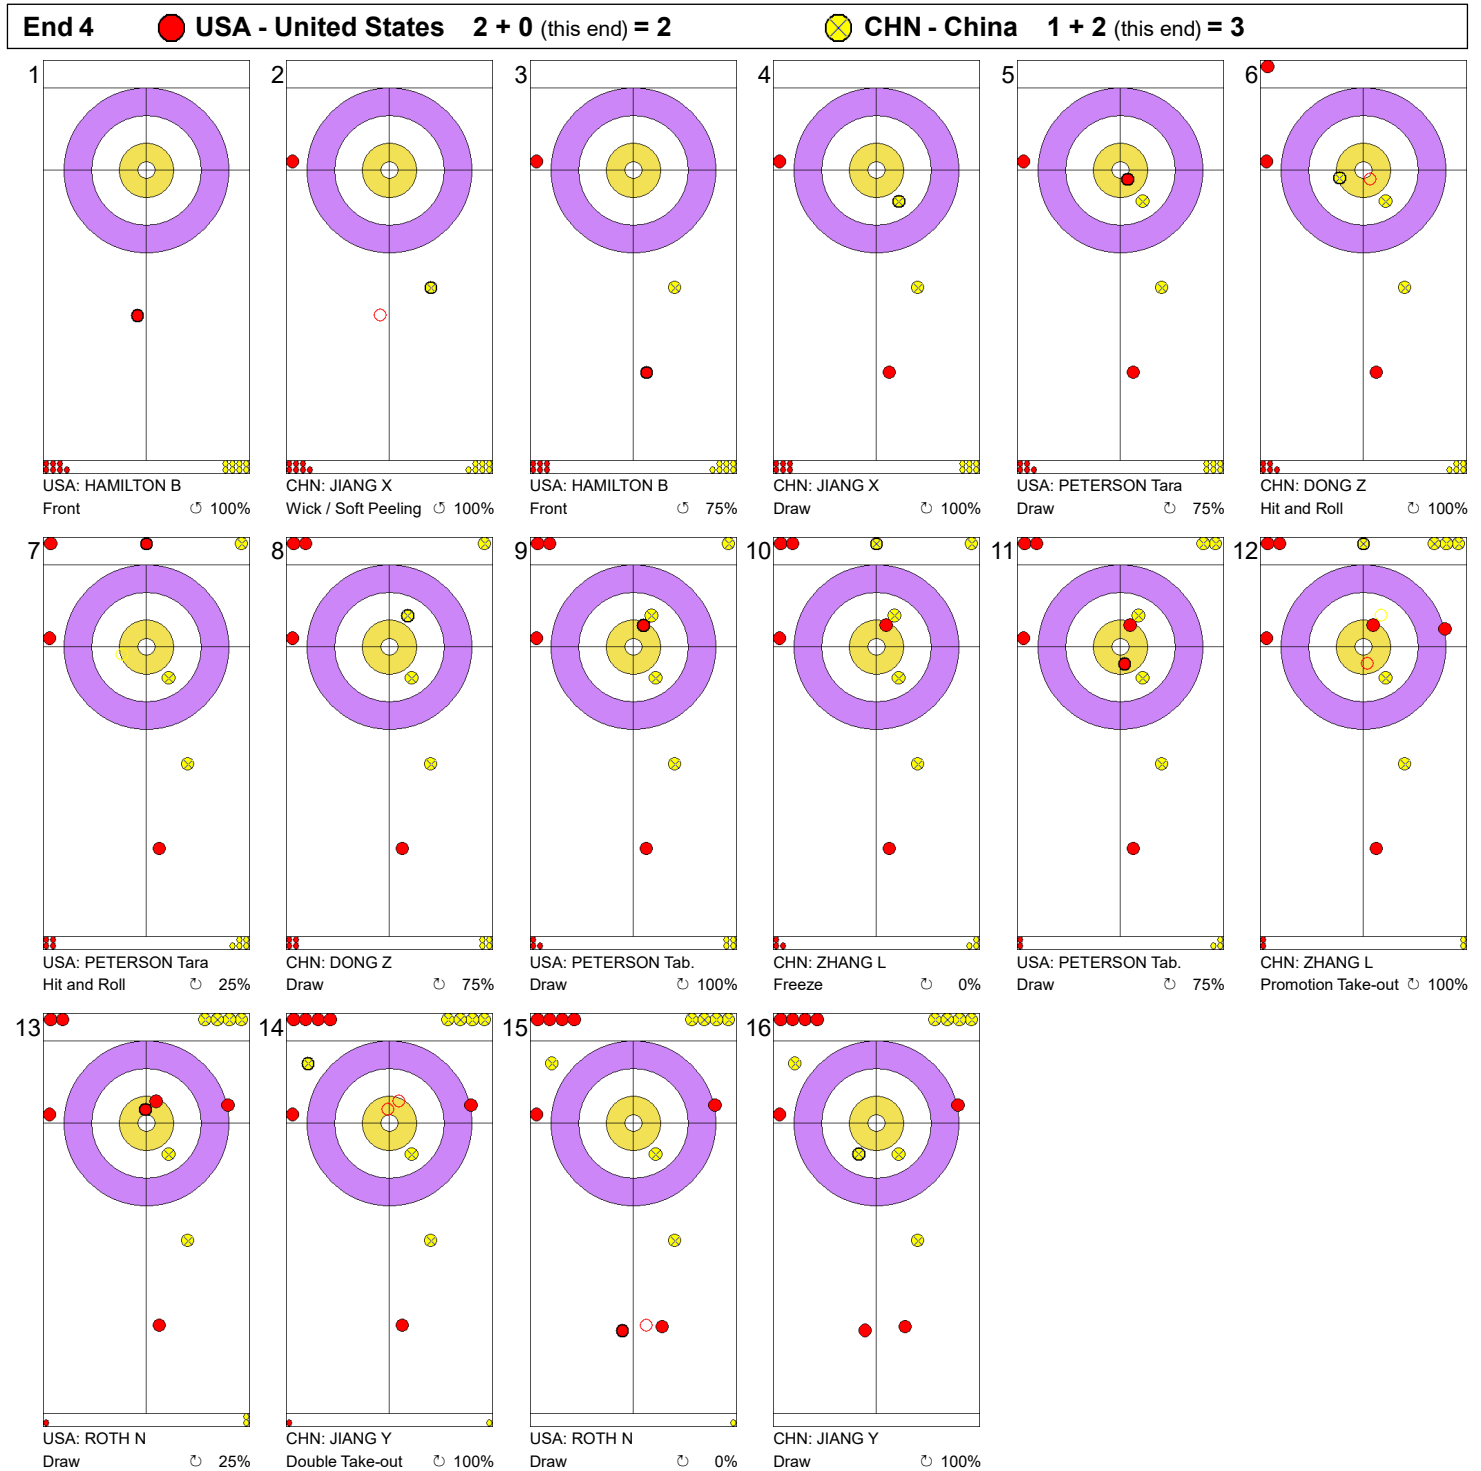

Game - Shot by Shot

Legend:
 Clockwise
  Counter-clockwise
 - Not considered

Game - Shot by Shot

Legend:
 Clockwise
  Counter-clockwise
 - Not considered

Game - Shot by Shot

Legend:
 Clockwise
  Counter-clockwise
 - Not considered

Game - Shot by Shot

Legend:
 ⌚ Clockwise ⌚ Counter-clockwise - Not considered

Game - Shot by Shot

Legend:
 Clockwise
  Counter-clockwise
 - Not considered

Game - Shot by Shot

Legend:
 Clockwise
  Counter-clockwise
 - Not considered

Game - Shot by Shot

Legend: ⌚ Clockwise ⌚ Counter-clockwise - Not considered