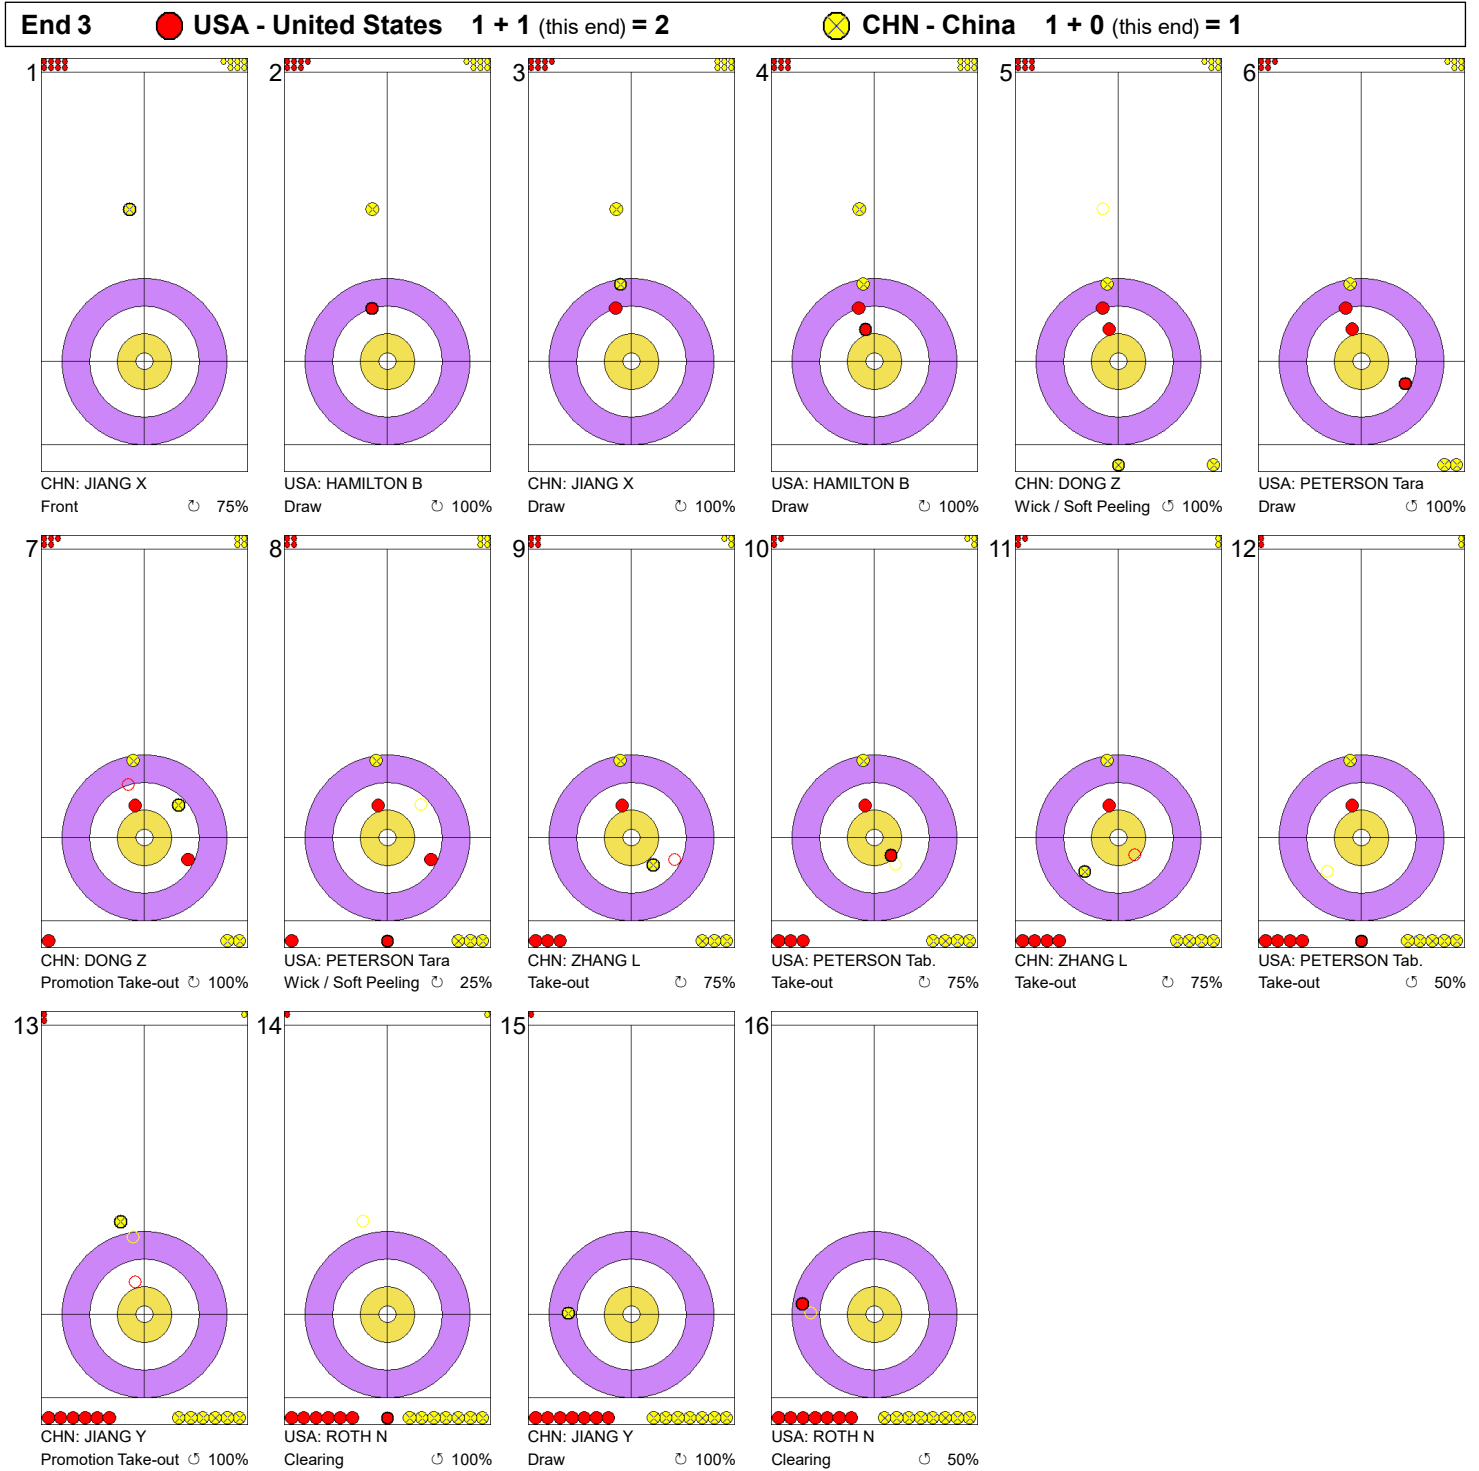

Game - Shot by Shot

Legend:
 Clockwise
  Counter-clockwise
 - Not considered

Game - Shot by Shot

Legend:
 Clockwise
  Counter-clockwise
 - Not considered

Game - Shot by Shot

Legend:
 Clockwise
  Counter-clockwise
 - Not considered

Game - Shot by Shot

Legend:
 ⌚ Clockwise ⌚ Counter-clockwise - Not considered

Game - Shot by Shot

Legend:
 Clockwise
  Counter-clockwise
 - Not considered

Game - Shot by Shot

Legend:
 Clockwise
  Counter-clockwise
 - Not considered

Game - Shot by Shot

Legend: ⌚ Clockwise ⌚ Counter-clockwise - Not considered