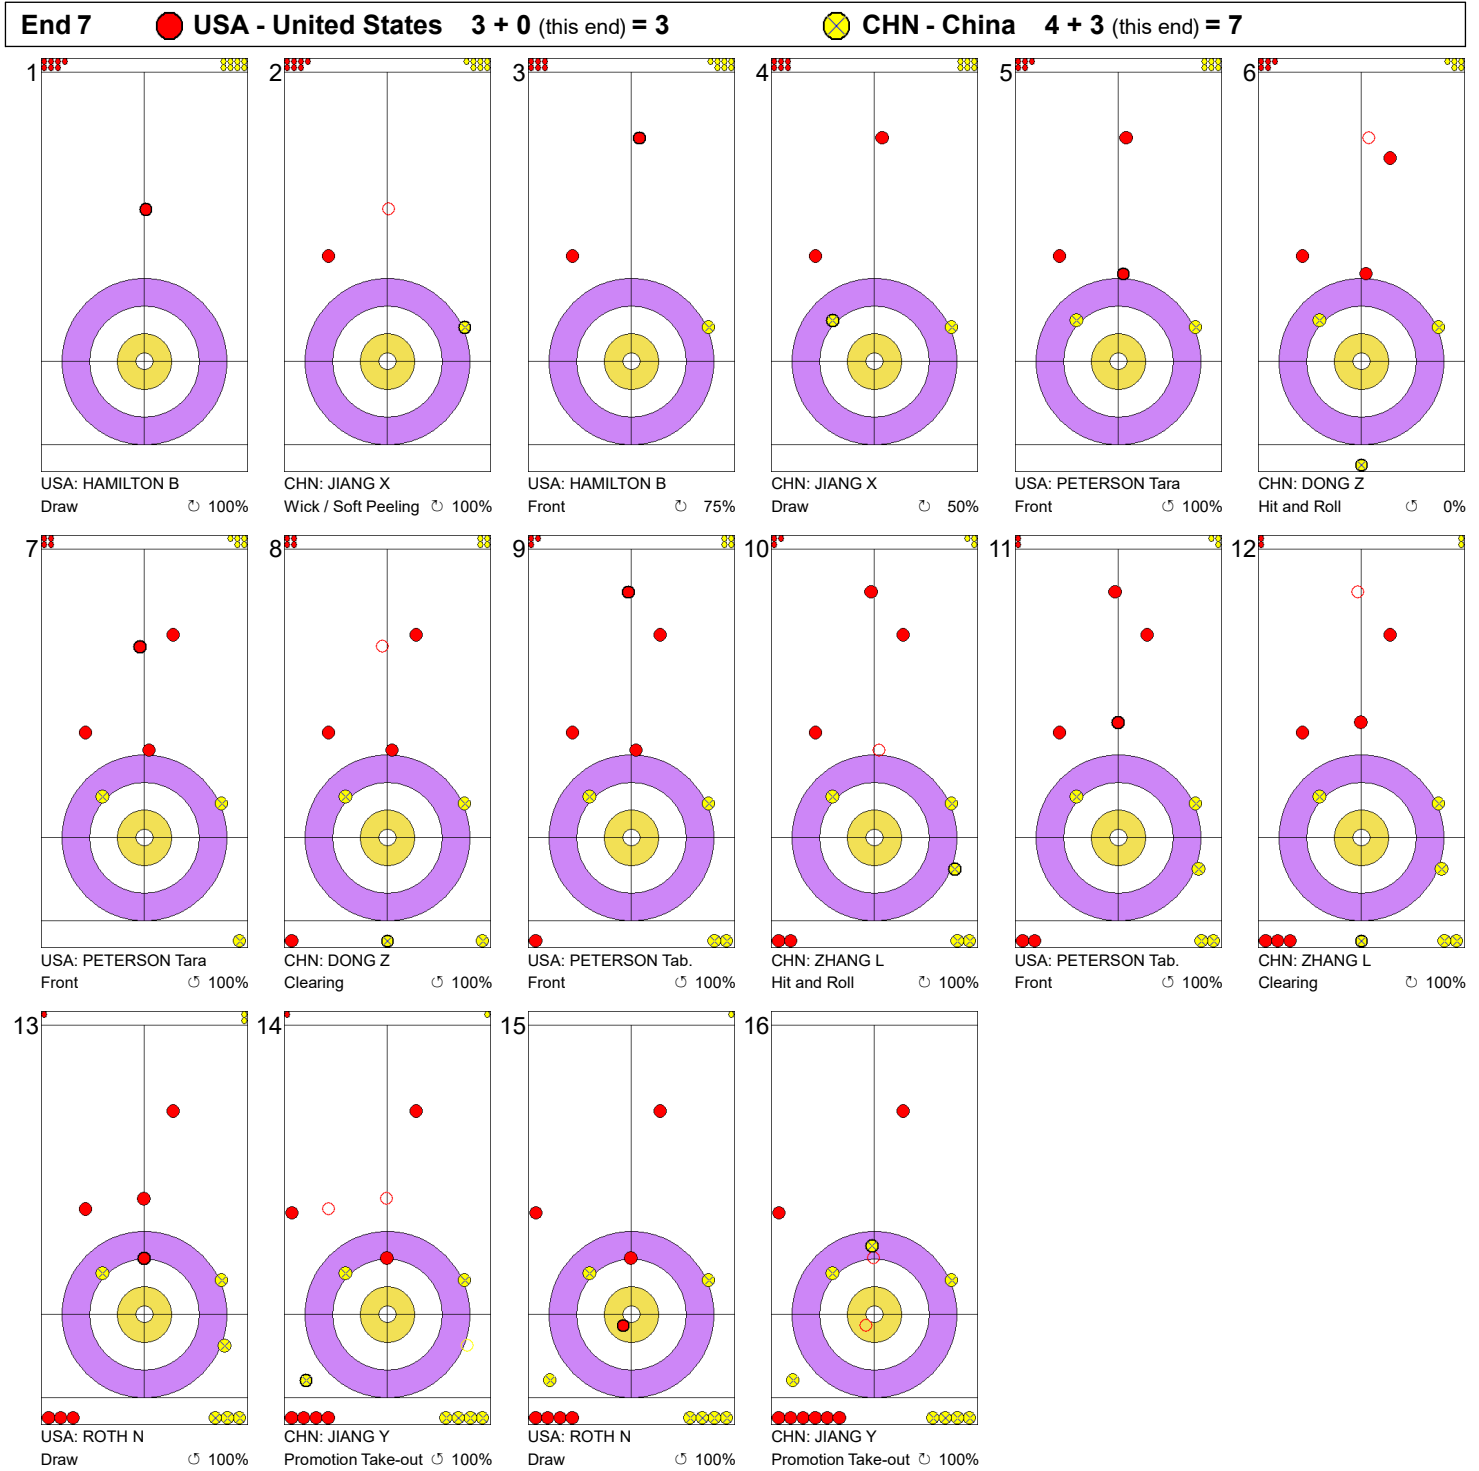

Game - Shot by Shot

Legend:
 Clockwise
  Counter-clockwise
 - Not considered

Game - Shot by Shot

Legend:
 Clockwise
  Counter-clockwise
 - Not considered

Game - Shot by Shot

Legend:
 Clockwise
  Counter-clockwise
 - Not considered

Game - Shot by Shot

Legend:
 ⌚ Clockwise ⌚ Counter-clockwise - Not considered

Game - Shot by Shot

Legend:
 Clockwise
  Counter-clockwise
 - Not considered

Game - Shot by Shot

Legend:
 Clockwise
  Counter-clockwise
 - Not considered

Game - Shot by Shot

Legend: ⌚ Clockwise ⌚ Counter-clockwise - Not considered