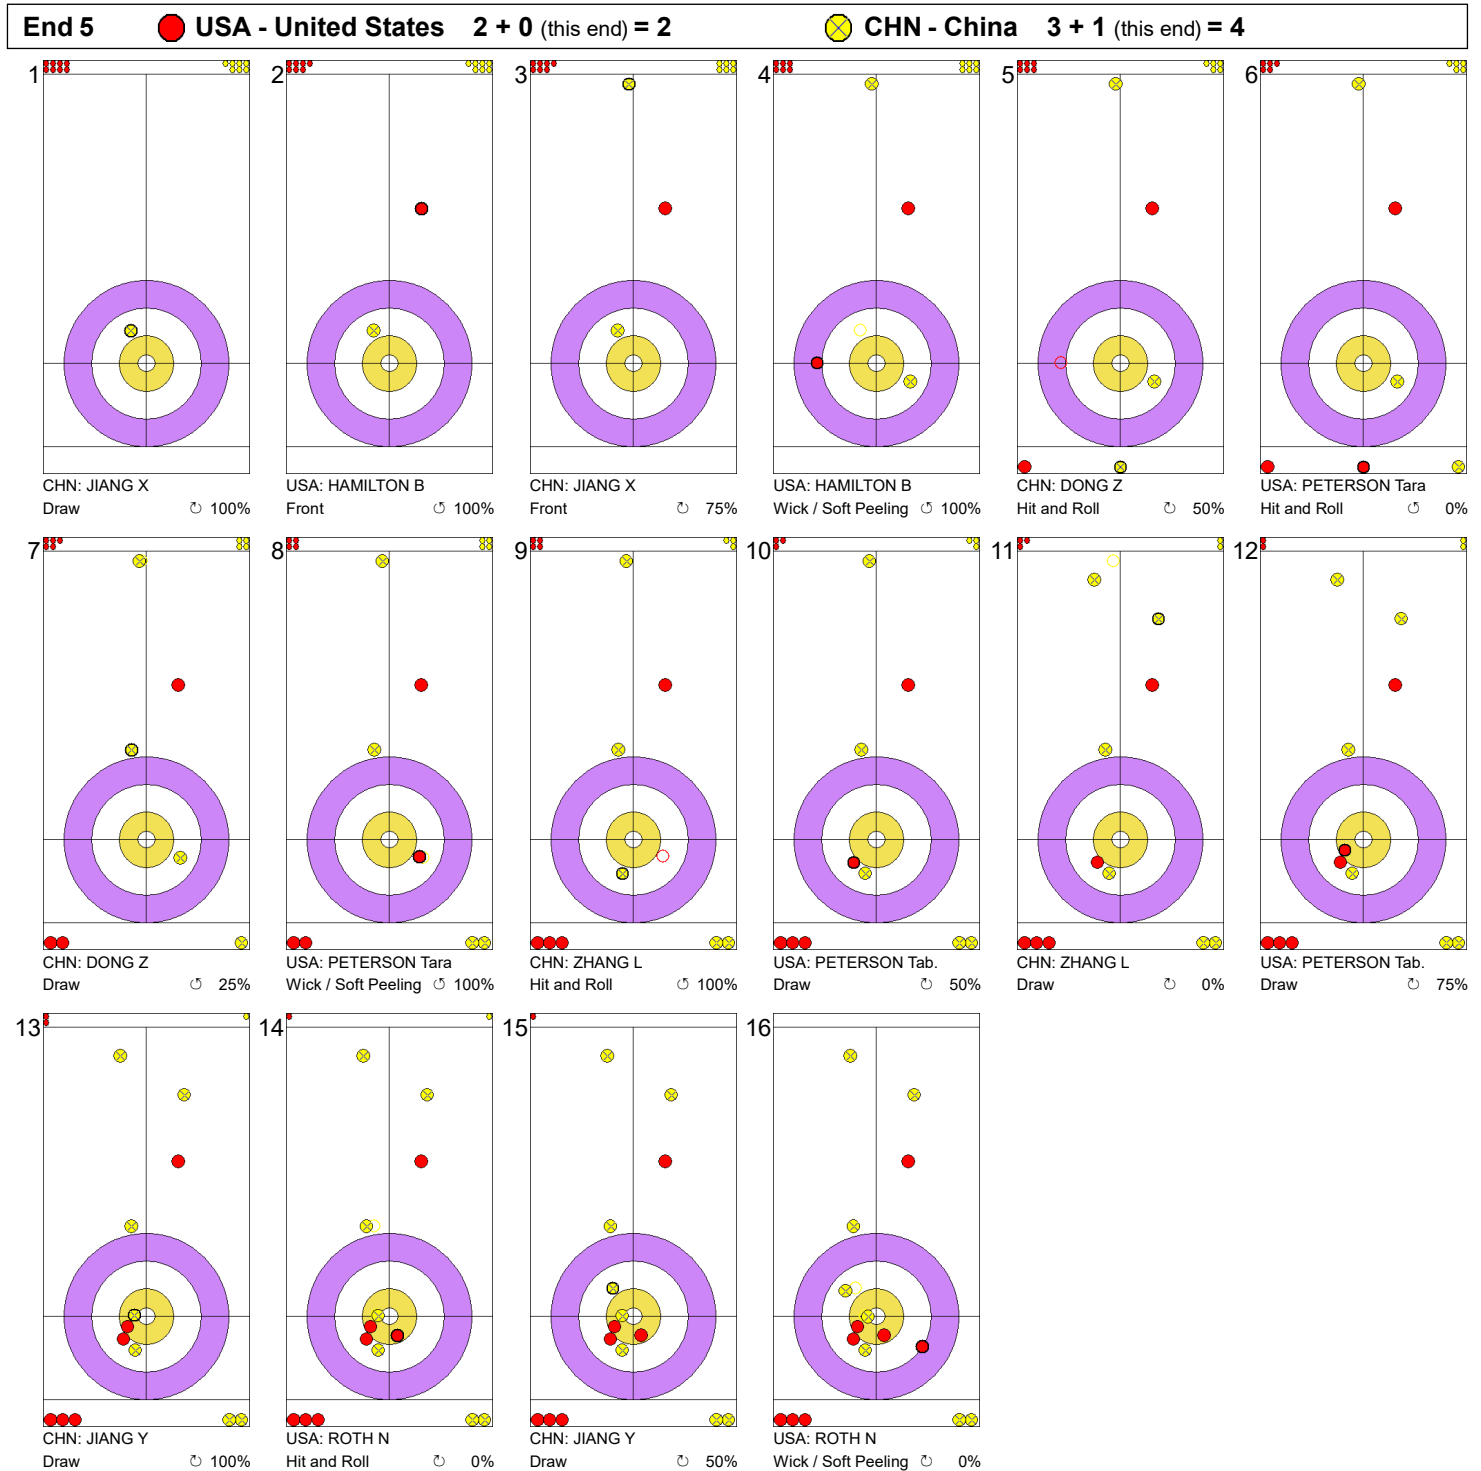

Game - Shot by Shot

Legend:
 Clockwise
  Counter-clockwise
 - Not considered

Game - Shot by Shot

Legend:
 Clockwise
  Counter-clockwise
 - Not considered

Game - Shot by Shot

Legend:
 Clockwise
  Counter-clockwise
 - Not considered

Game - Shot by Shot

Legend:
 ⌚ Clockwise ⌚ Counter-clockwise - Not considered

Game - Shot by Shot

Legend:
 Clockwise
  Counter-clockwise
 - Not considered

Game - Shot by Shot

Legend:
 Clockwise
  Counter-clockwise
 - Not considered

Game - Shot by Shot

Legend: ⌚ Clockwise ⌚ Counter-clockwise - Not considered