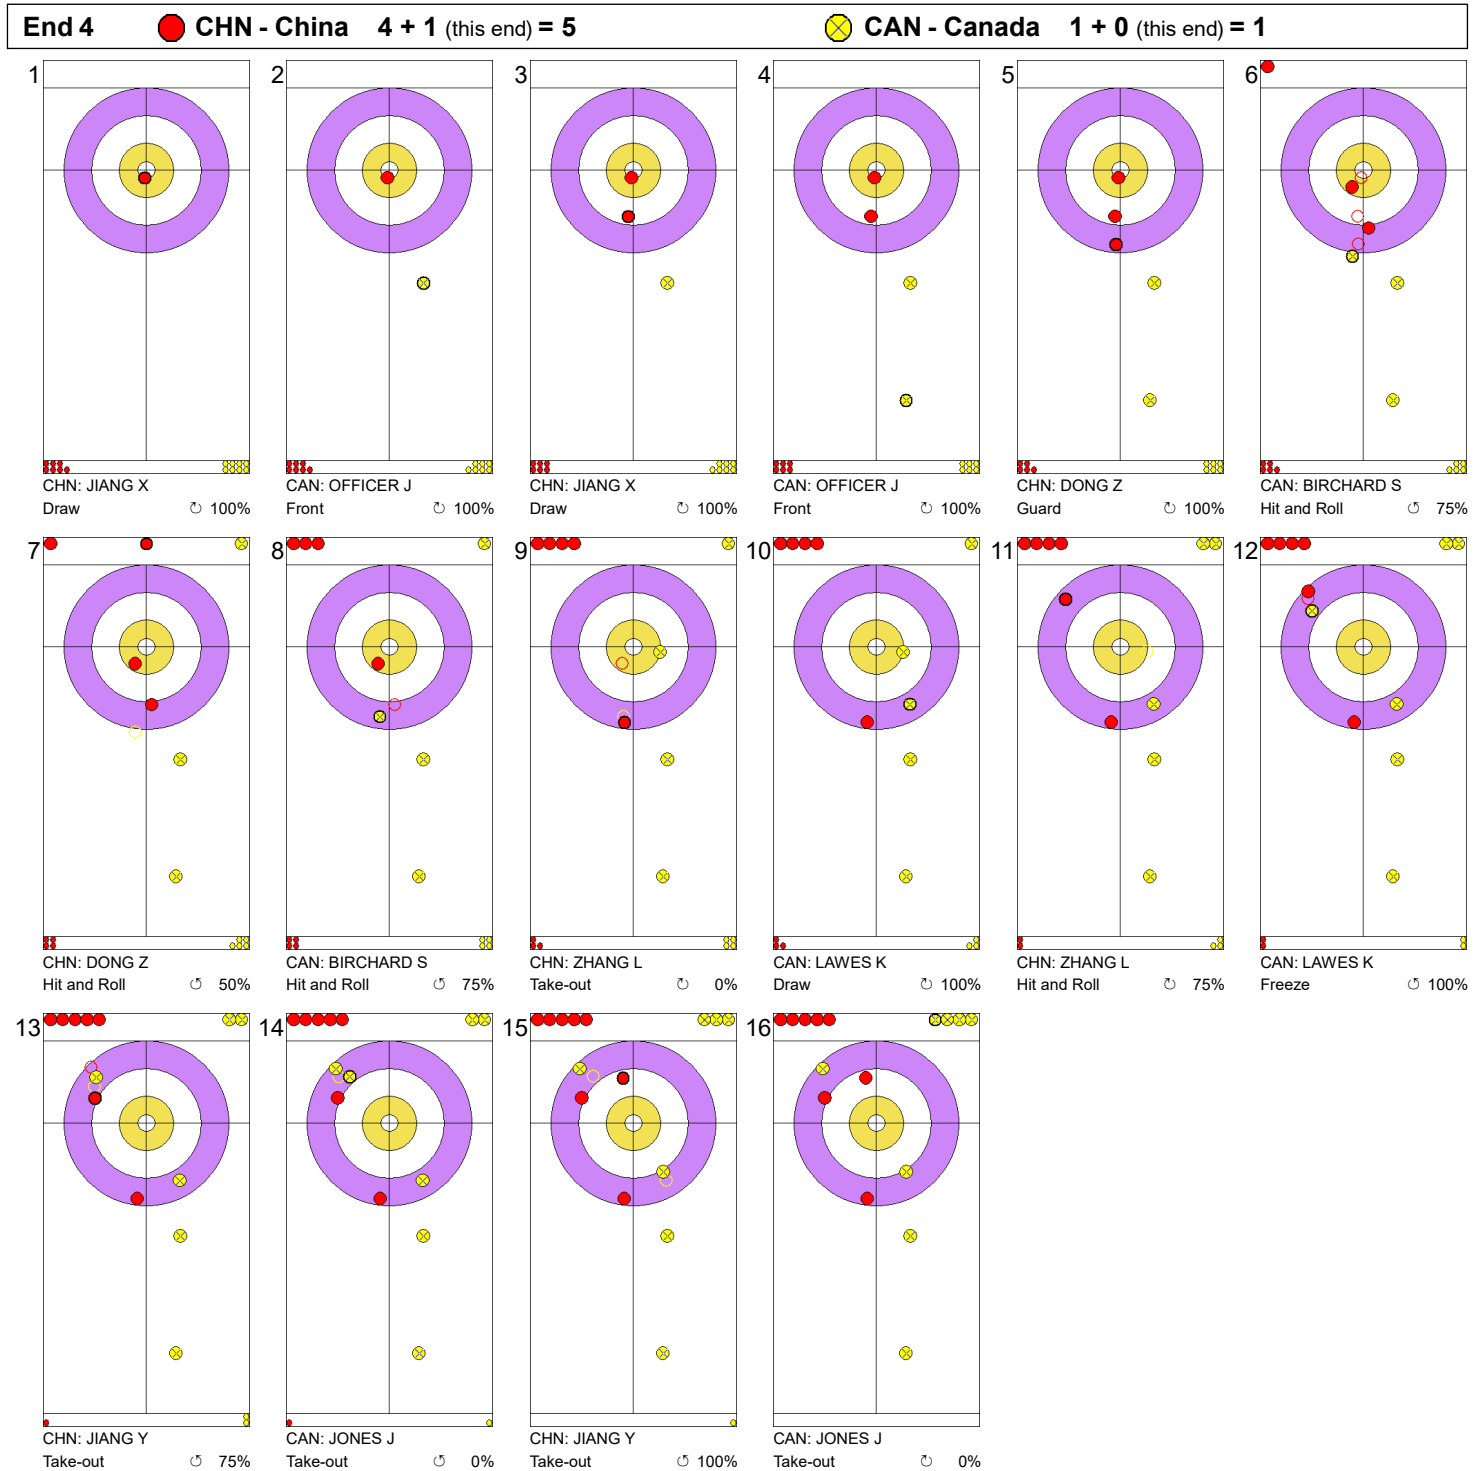

Game - Shot by Shot

Legend:
 ⌚ Clockwise ⌚ Counter-clockwise - Not considered

Game - Shot by Shot

Legend:
 ⌚ Clockwise ⌚ Counter-clockwise - Not considered

Game - Shot by Shot

Legend:
 ↻ Clockwise ↺ Counter-clockwise - Not considered

Game - Shot by Shot

Legend:
 Clockwise
  Counter-clockwise
 - Not considered