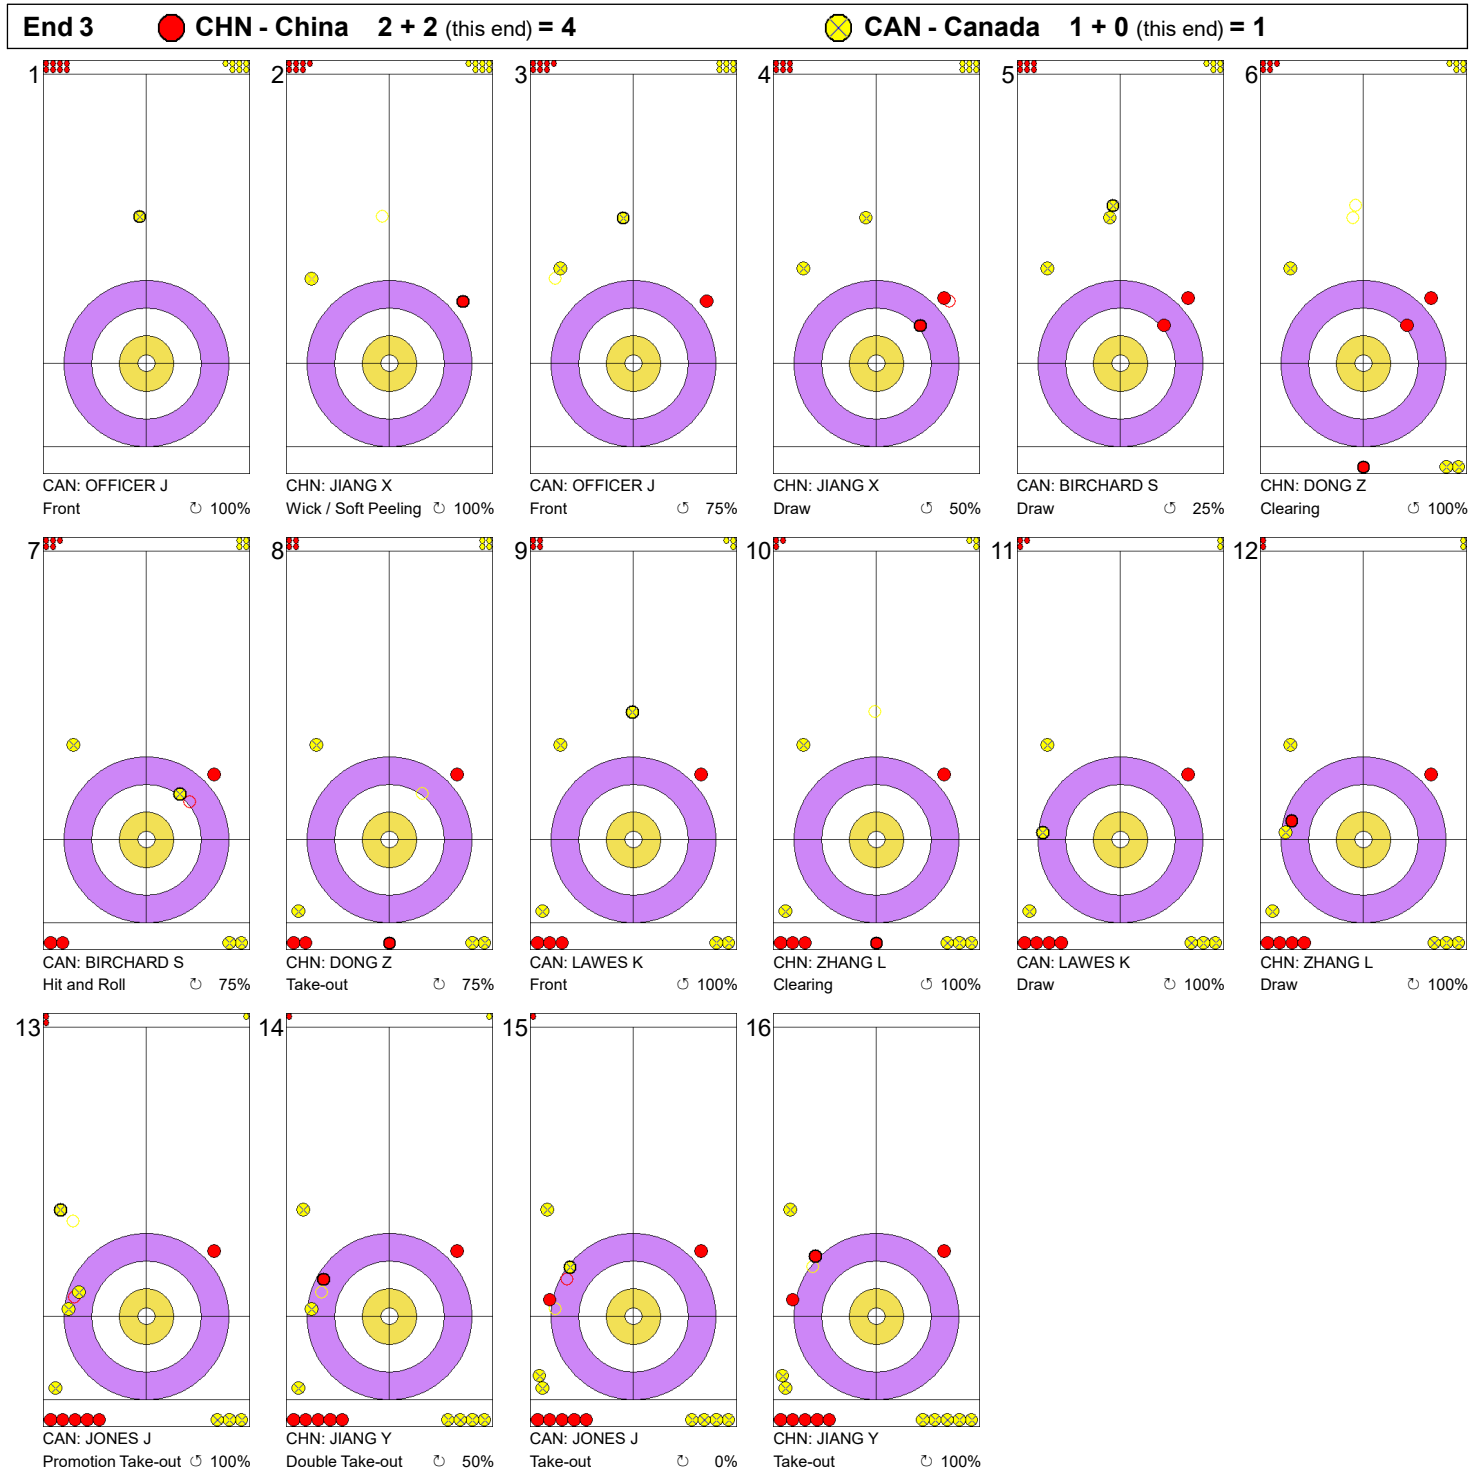

Game - Shot by Shot

Legend:
 ⌚ Clockwise ⌚ Counter-clockwise - Not considered

Game - Shot by Shot

Legend:
 ⌚ Clockwise ⌚ Counter-clockwise - Not considered

Game - Shot by Shot

Legend:
 ↻ Clockwise ↺ Counter-clockwise - Not considered

Game - Shot by Shot

Legend:
 Clockwise
  Counter-clockwise
 - Not considered