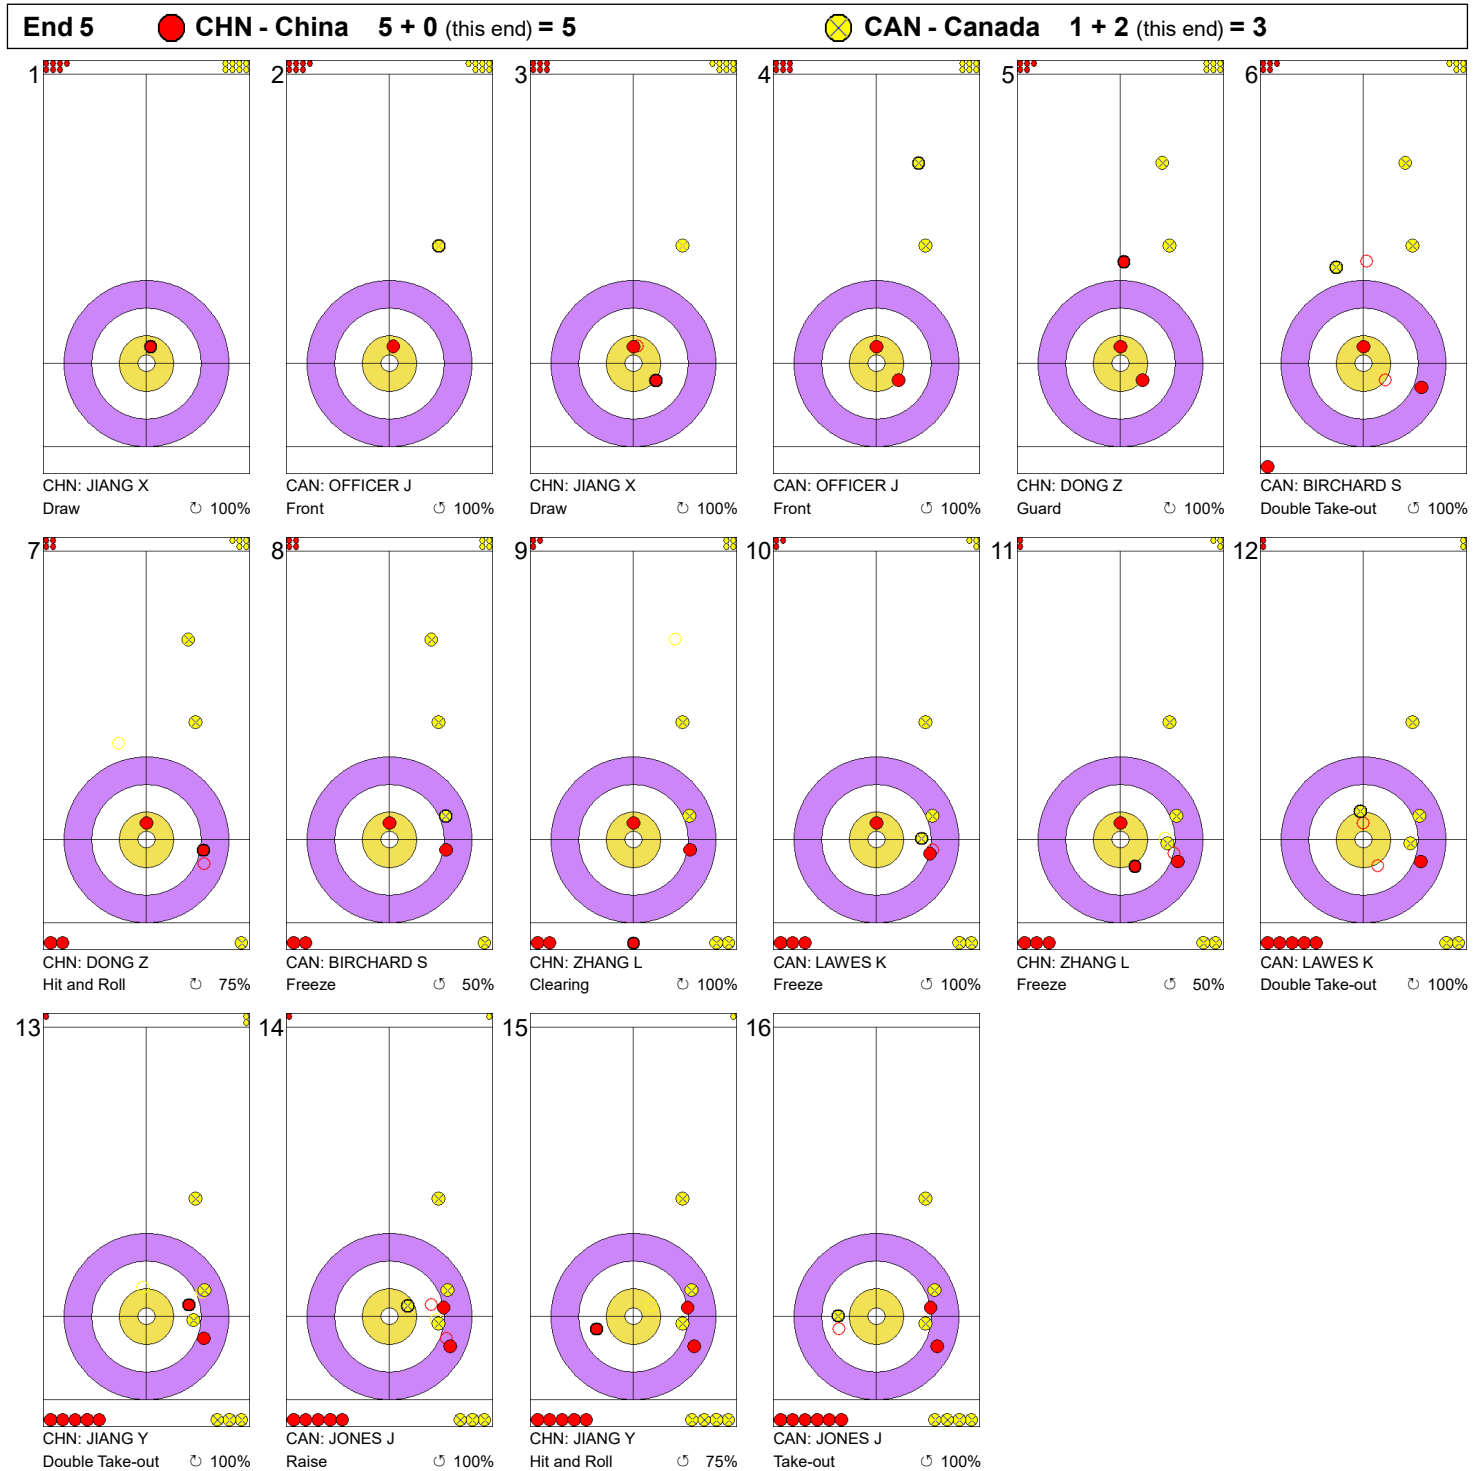

Game - Shot by Shot

Legend:
 ⌚ Clockwise ⌚ Counter-clockwise - Not considered

Game - Shot by Shot

Legend:
 ⌚ Clockwise ⌚ Counter-clockwise - Not considered

Game - Shot by Shot

Legend:
 ↻ Clockwise ↺ Counter-clockwise - Not considered

Game - Shot by Shot

Legend:
 Clockwise
  Counter-clockwise
 - Not considered