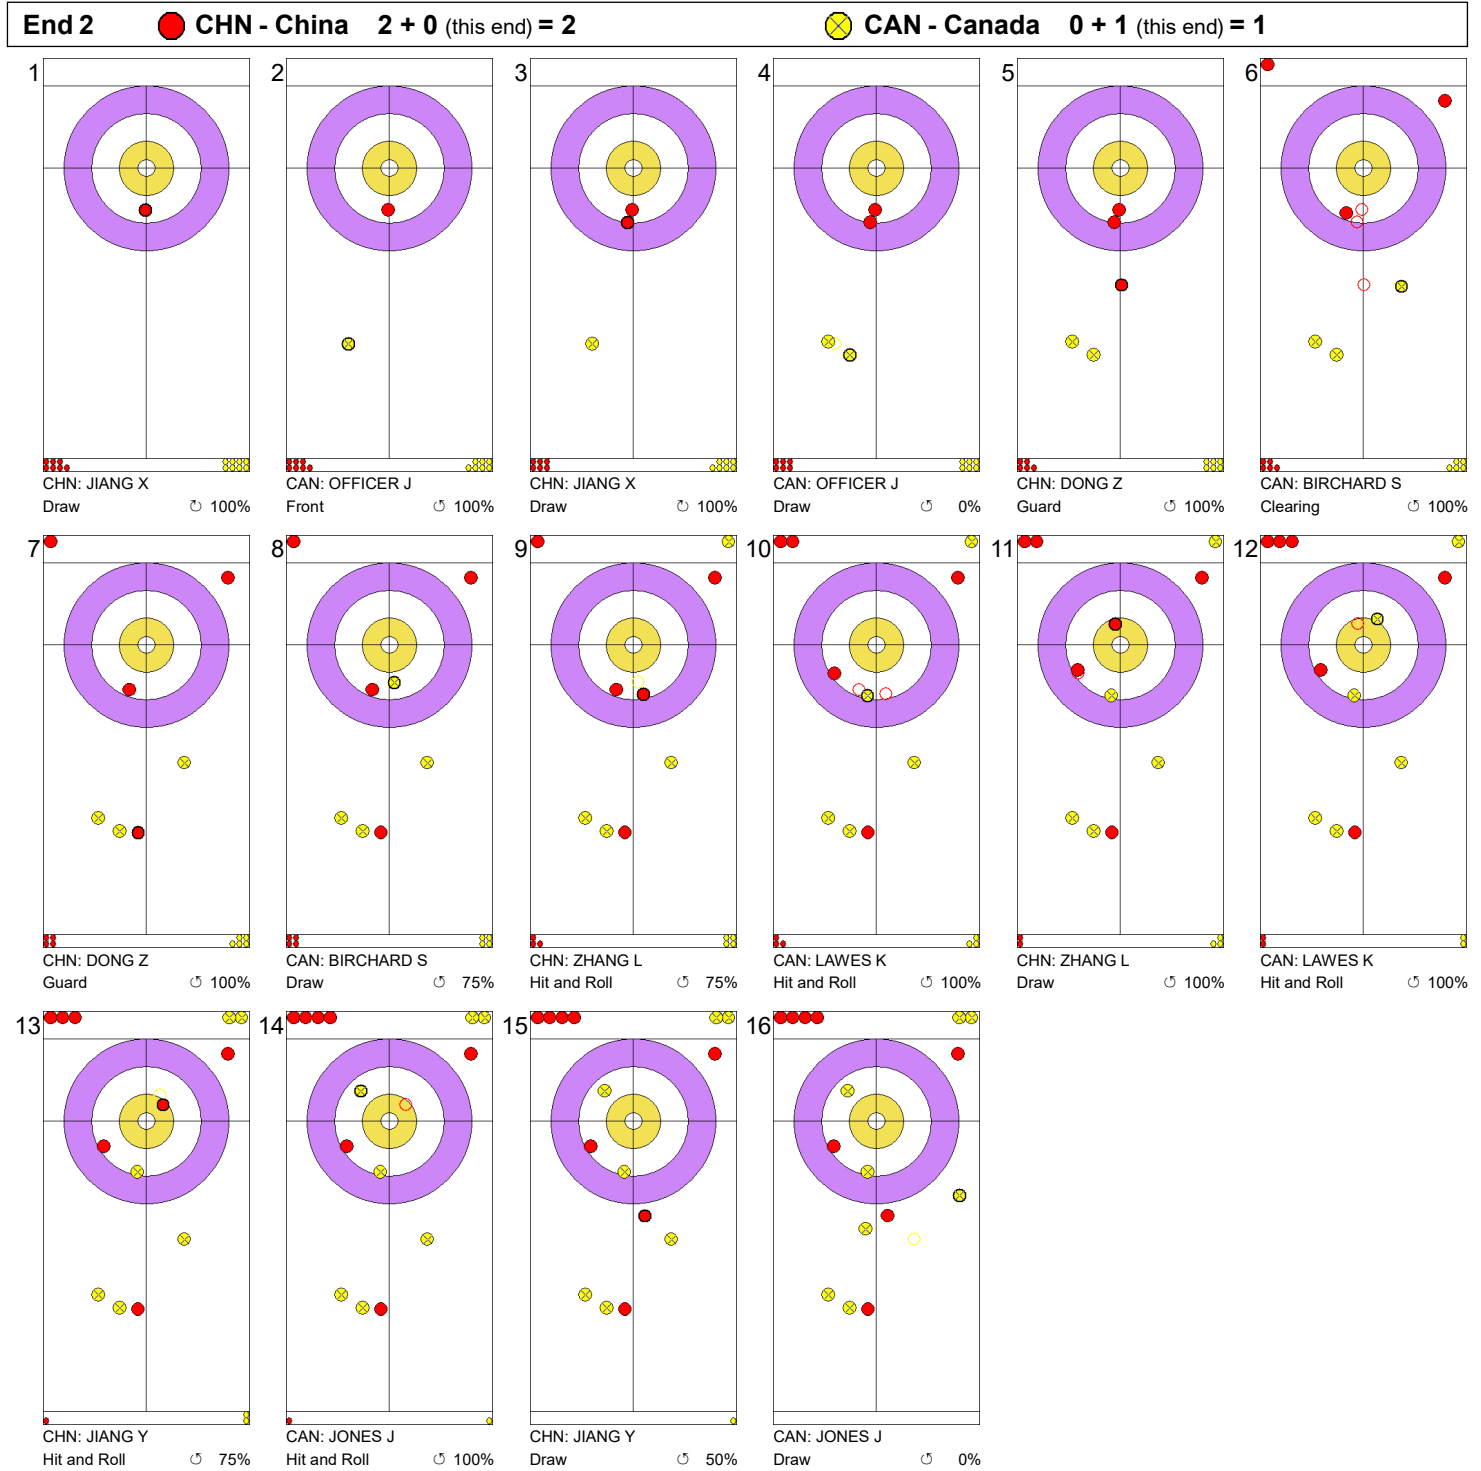

Game - Shot by Shot

Legend:
 ⌚ Clockwise ⌚ Counter-clockwise - Not considered

Game - Shot by Shot

Legend:
 ⌚ Clockwise ⌚ Counter-clockwise - Not considered

Game - Shot by Shot

Legend:
 ↻ Clockwise ↺ Counter-clockwise - Not considered

Game - Shot by Shot

Legend:
 Clockwise
  Counter-clockwise
 - Not considered