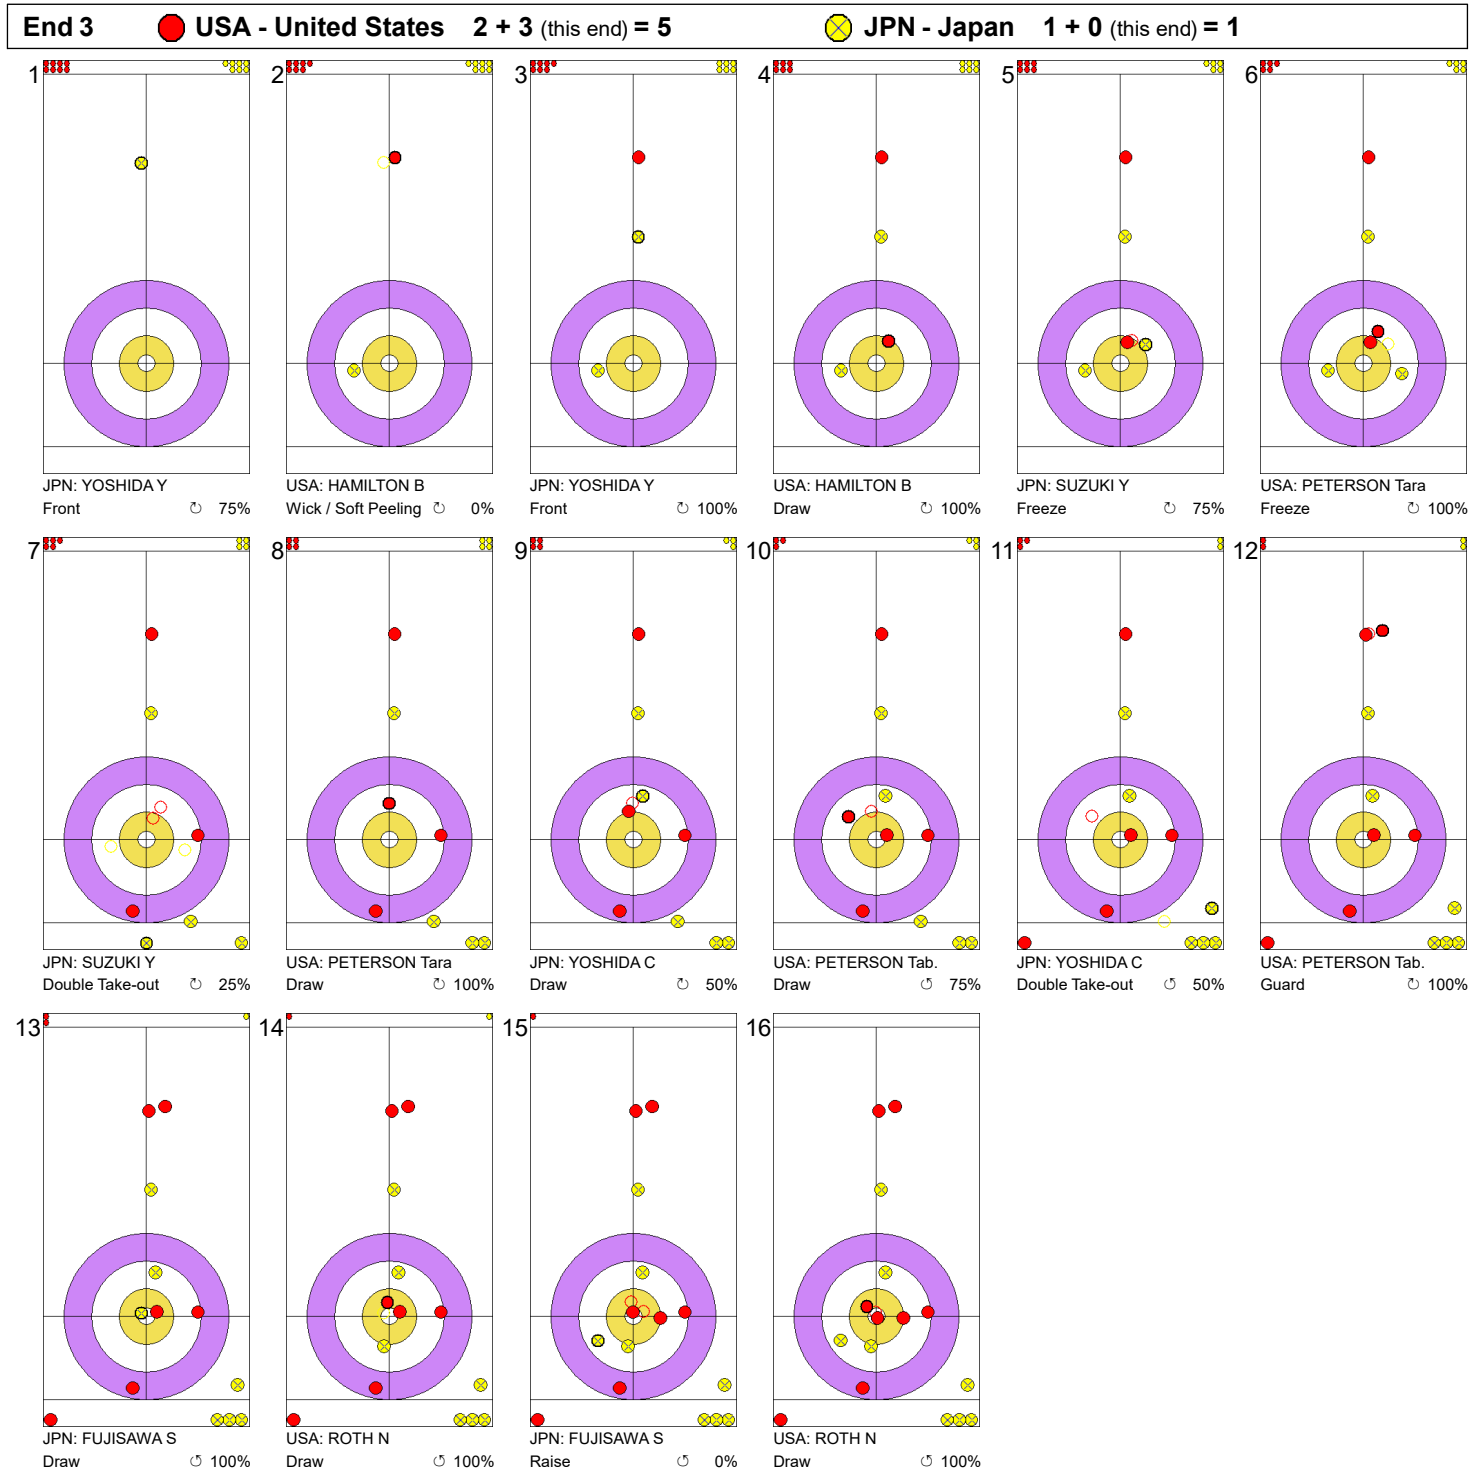

Game - Shot by Shot

Legend:
 Clockwise
  Counter-clockwise
 - Not considered

Game - Shot by Shot

Legend:
 ↻ Clockwise ↺ Counter-clockwise - Not considered

Game - Shot by Shot

Legend:
 ↻ Clockwise ↺ Counter-clockwise - Not considered

Game - Shot by Shot

Legend:
 ↻ Clockwise ↺ Counter-clockwise - Not considered

Game - Shot by Shot

Legend:
 ↻ Clockwise ↺ Counter-clockwise - Not considered

Game - Shot by Shot

Legend:
 Clockwise
  Counter-clockwise
 - Not considered

Game - Shot by Shot

Legend:
 Clockwise
 Counter-clockwise
 - Not considered