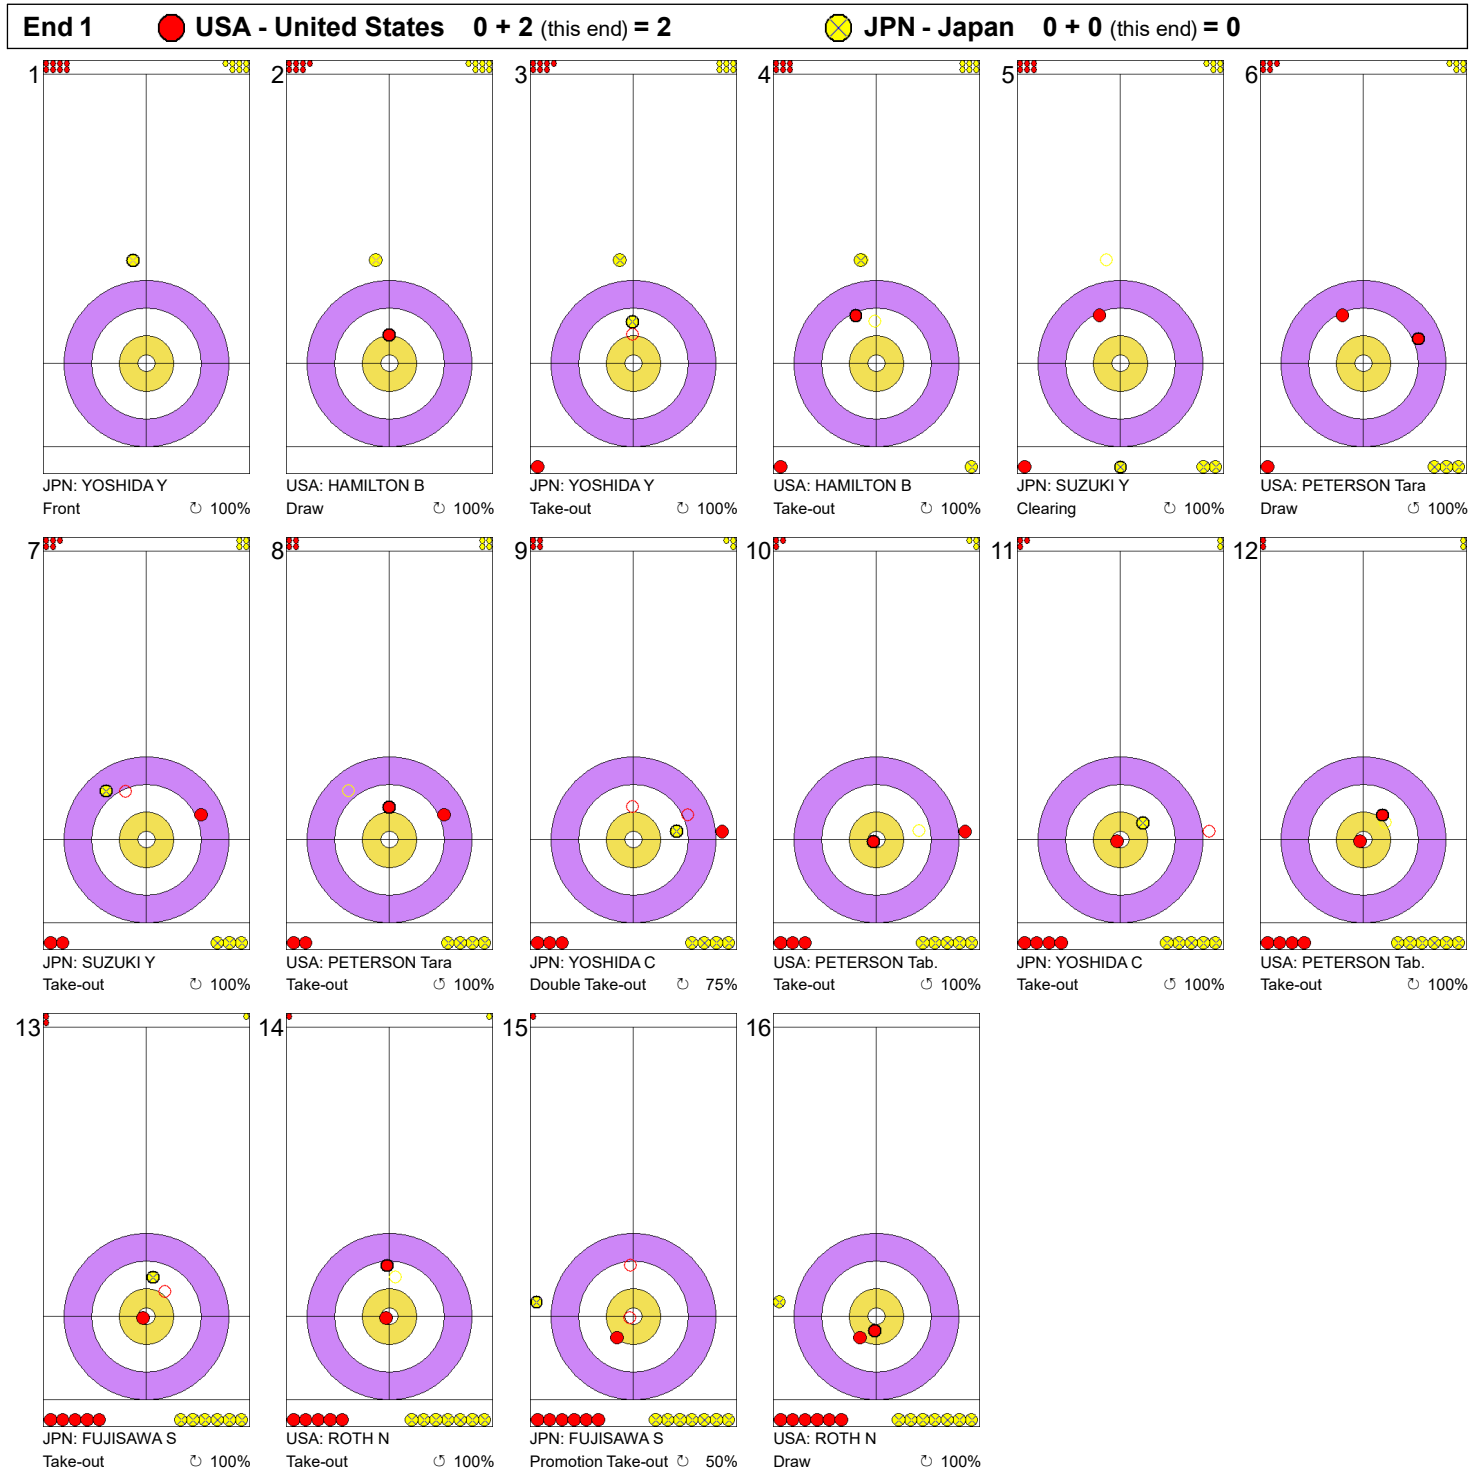

Game - Shot by Shot

Legend:
 Clockwise
  Counter-clockwise
 - Not considered

Game - Shot by Shot

Legend:
 ↻ Clockwise ↺ Counter-clockwise - Not considered

Game - Shot by Shot

Legend:
 ↻ Clockwise ↺ Counter-clockwise - Not considered

Game - Shot by Shot

Legend:
 ↻ Clockwise ↺ Counter-clockwise - Not considered

Game - Shot by Shot

Legend:
 ↻ Clockwise ↺ Counter-clockwise - Not considered

Game - Shot by Shot

Legend:
 Clockwise
  Counter-clockwise
 - Not considered

Game - Shot by Shot

Legend:
 Clockwise
 Counter-clockwise
 - Not considered