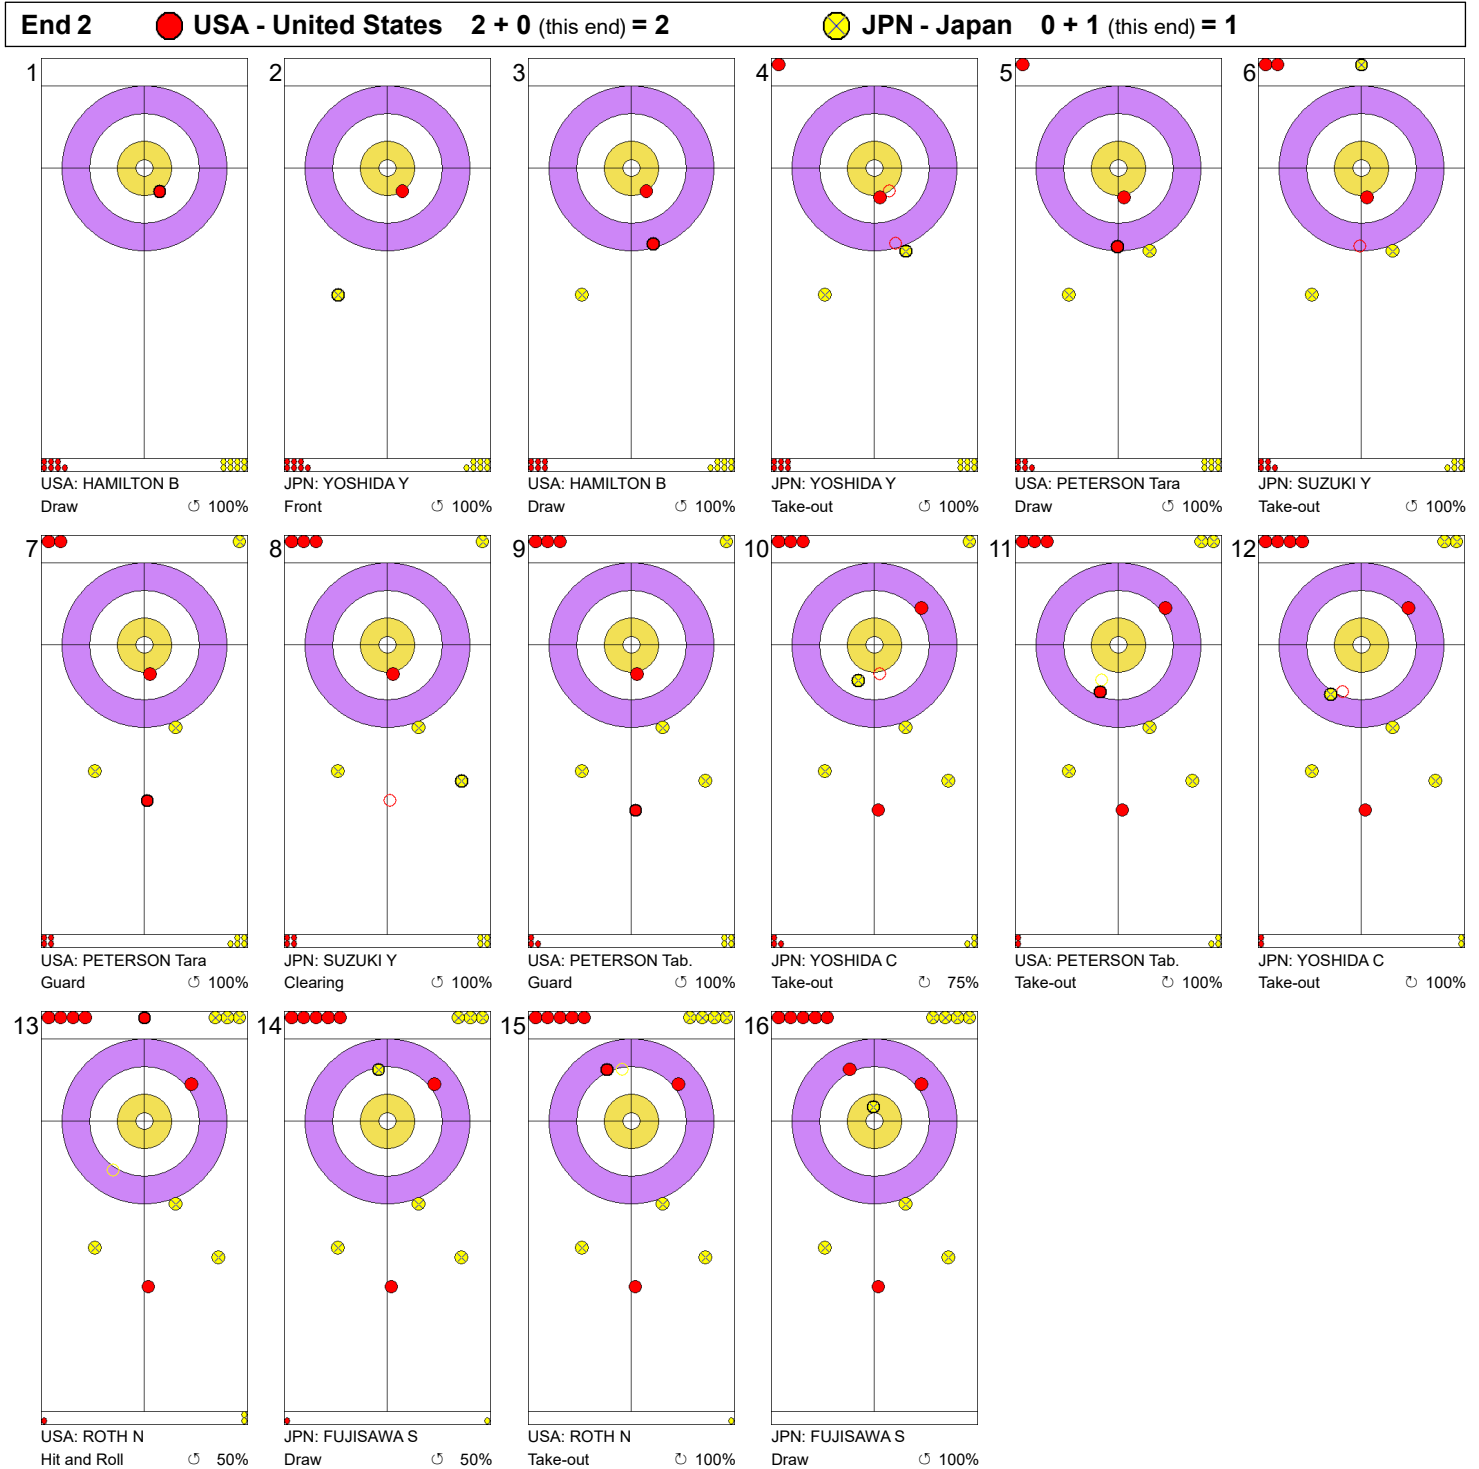

Game - Shot by Shot

Legend:
 Clockwise
  Counter-clockwise
 - Not considered

Game - Shot by Shot

Legend:
 ↻ Clockwise ↺ Counter-clockwise - Not considered

Game - Shot by Shot

Legend:
 ↻ Clockwise ↺ Counter-clockwise - Not considered

Game - Shot by Shot

Legend:
 ↻ Clockwise ↺ Counter-clockwise - Not considered

Game - Shot by Shot

Legend:
 ↻ Clockwise ↺ Counter-clockwise - Not considered

Game - Shot by Shot

Legend:
 Clockwise
  Counter-clockwise
 - Not considered

Game - Shot by Shot

Legend:
 Clockwise
 Counter-clockwise
 - Not considered