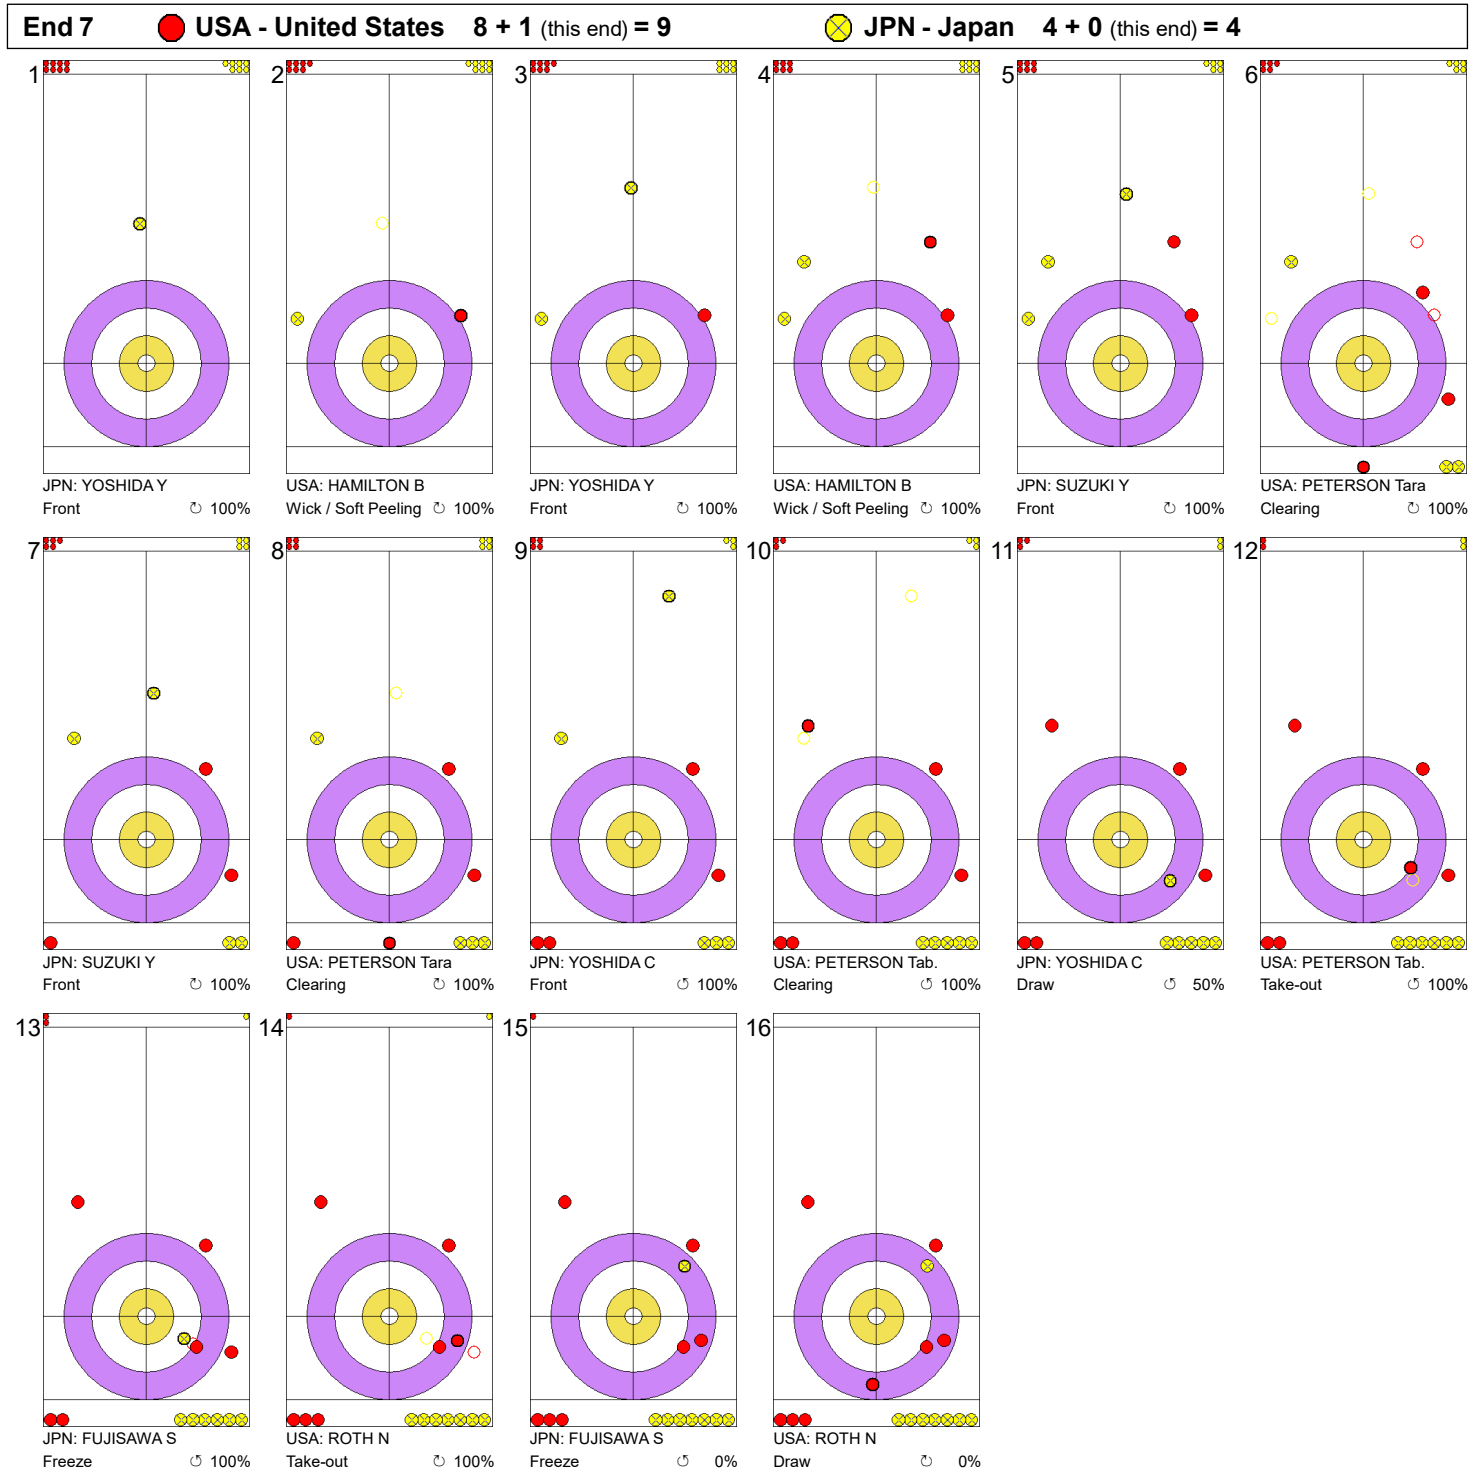

Game - Shot by Shot

Legend:
 Clockwise
  Counter-clockwise
 - Not considered

Game - Shot by Shot

Legend:
 ↻ Clockwise ↺ Counter-clockwise - Not considered

Game - Shot by Shot

Legend:
 ↻ Clockwise ↺ Counter-clockwise - Not considered

Game - Shot by Shot

Legend:
 ↻ Clockwise ↺ Counter-clockwise - Not considered

Game - Shot by Shot

Legend:
 ↻ Clockwise ↺ Counter-clockwise - Not considered

Game - Shot by Shot

Legend:
 Clockwise
  Counter-clockwise
 - Not considered

Game - Shot by Shot

Legend:
 Clockwise
 Counter-clockwise
 - Not considered