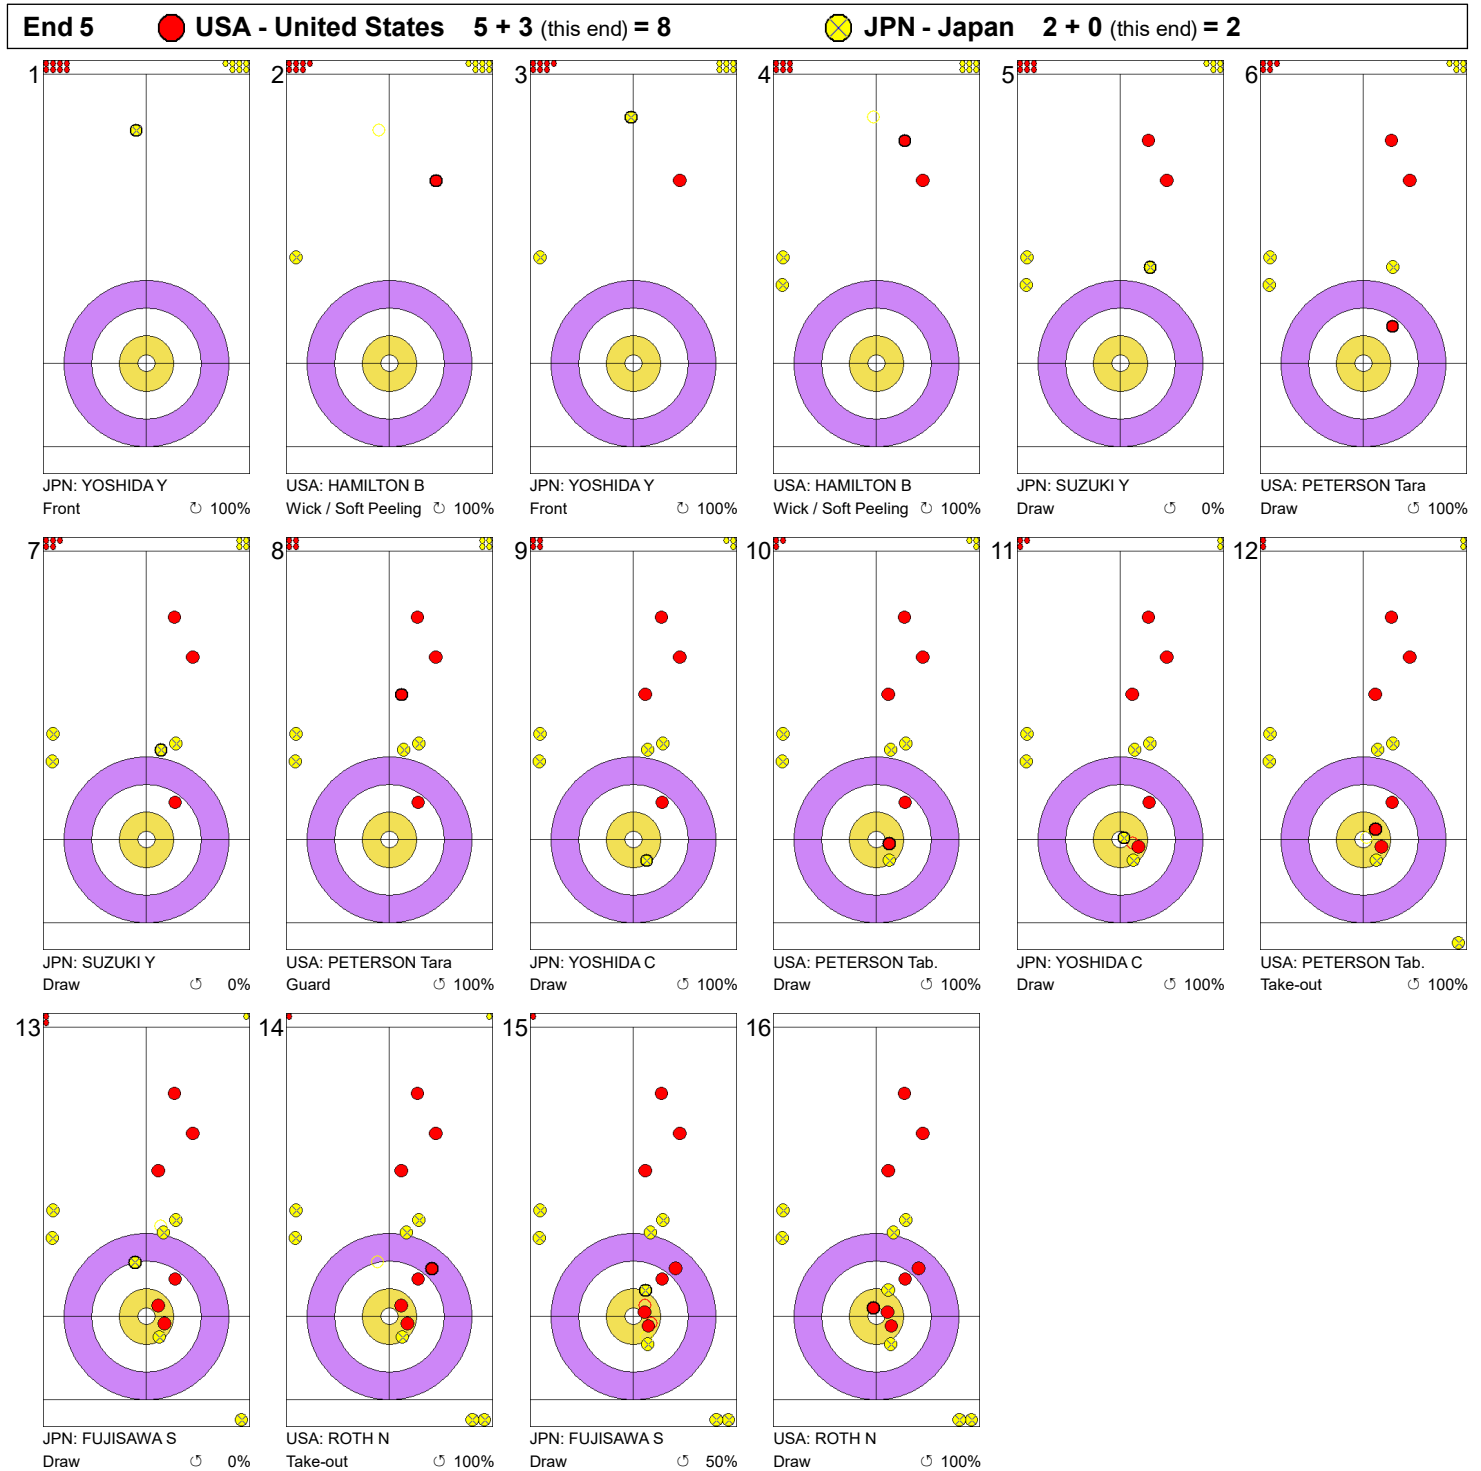

Game - Shot by Shot

Legend:
 Clockwise
  Counter-clockwise
 - Not considered

Game - Shot by Shot

Legend:
 ↻ Clockwise ↺ Counter-clockwise - Not considered

Game - Shot by Shot

Legend:
 ↻ Clockwise ↺ Counter-clockwise - Not considered

Game - Shot by Shot

Legend:
 ↻ Clockwise ↺ Counter-clockwise - Not considered

Game - Shot by Shot

Legend:
 ↻ Clockwise ↺ Counter-clockwise - Not considered

Game - Shot by Shot

Legend:
 Clockwise
  Counter-clockwise
 - Not considered

Game - Shot by Shot

Legend:
 Clockwise
 Counter-clockwise
 - Not considered