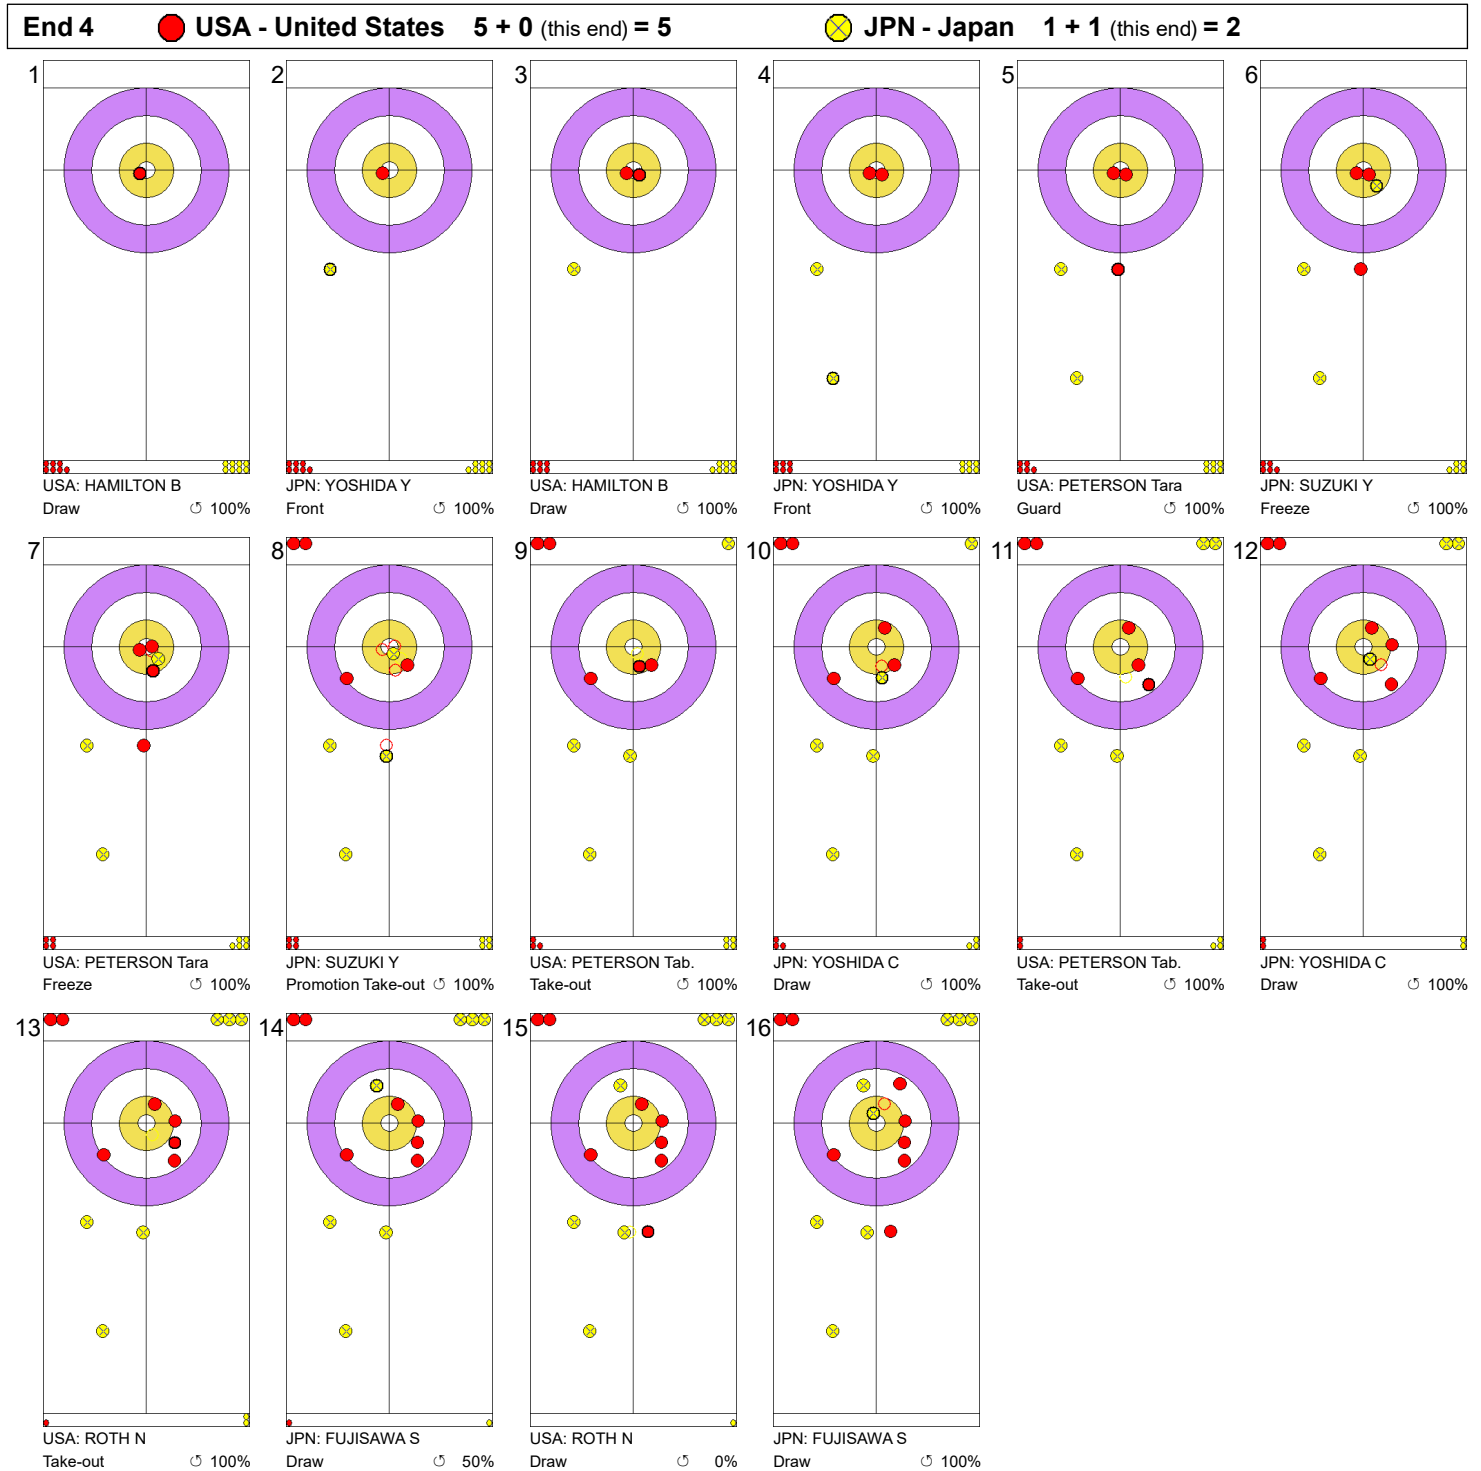

Game - Shot by Shot

Legend:
 Clockwise
  Counter-clockwise
 - Not considered

Game - Shot by Shot

Legend:
 ↻ Clockwise ↺ Counter-clockwise - Not considered

Game - Shot by Shot

Legend:
 ↻ Clockwise ↺ Counter-clockwise - Not considered

Game - Shot by Shot

Legend:
 ↻ Clockwise ↺ Counter-clockwise - Not considered

Game - Shot by Shot

Legend:
 ↻ Clockwise ↺ Counter-clockwise - Not considered

Game - Shot by Shot

Legend:
 Clockwise
  Counter-clockwise
 - Not considered

Game - Shot by Shot

Legend:
 Clockwise
 Counter-clockwise
 - Not considered