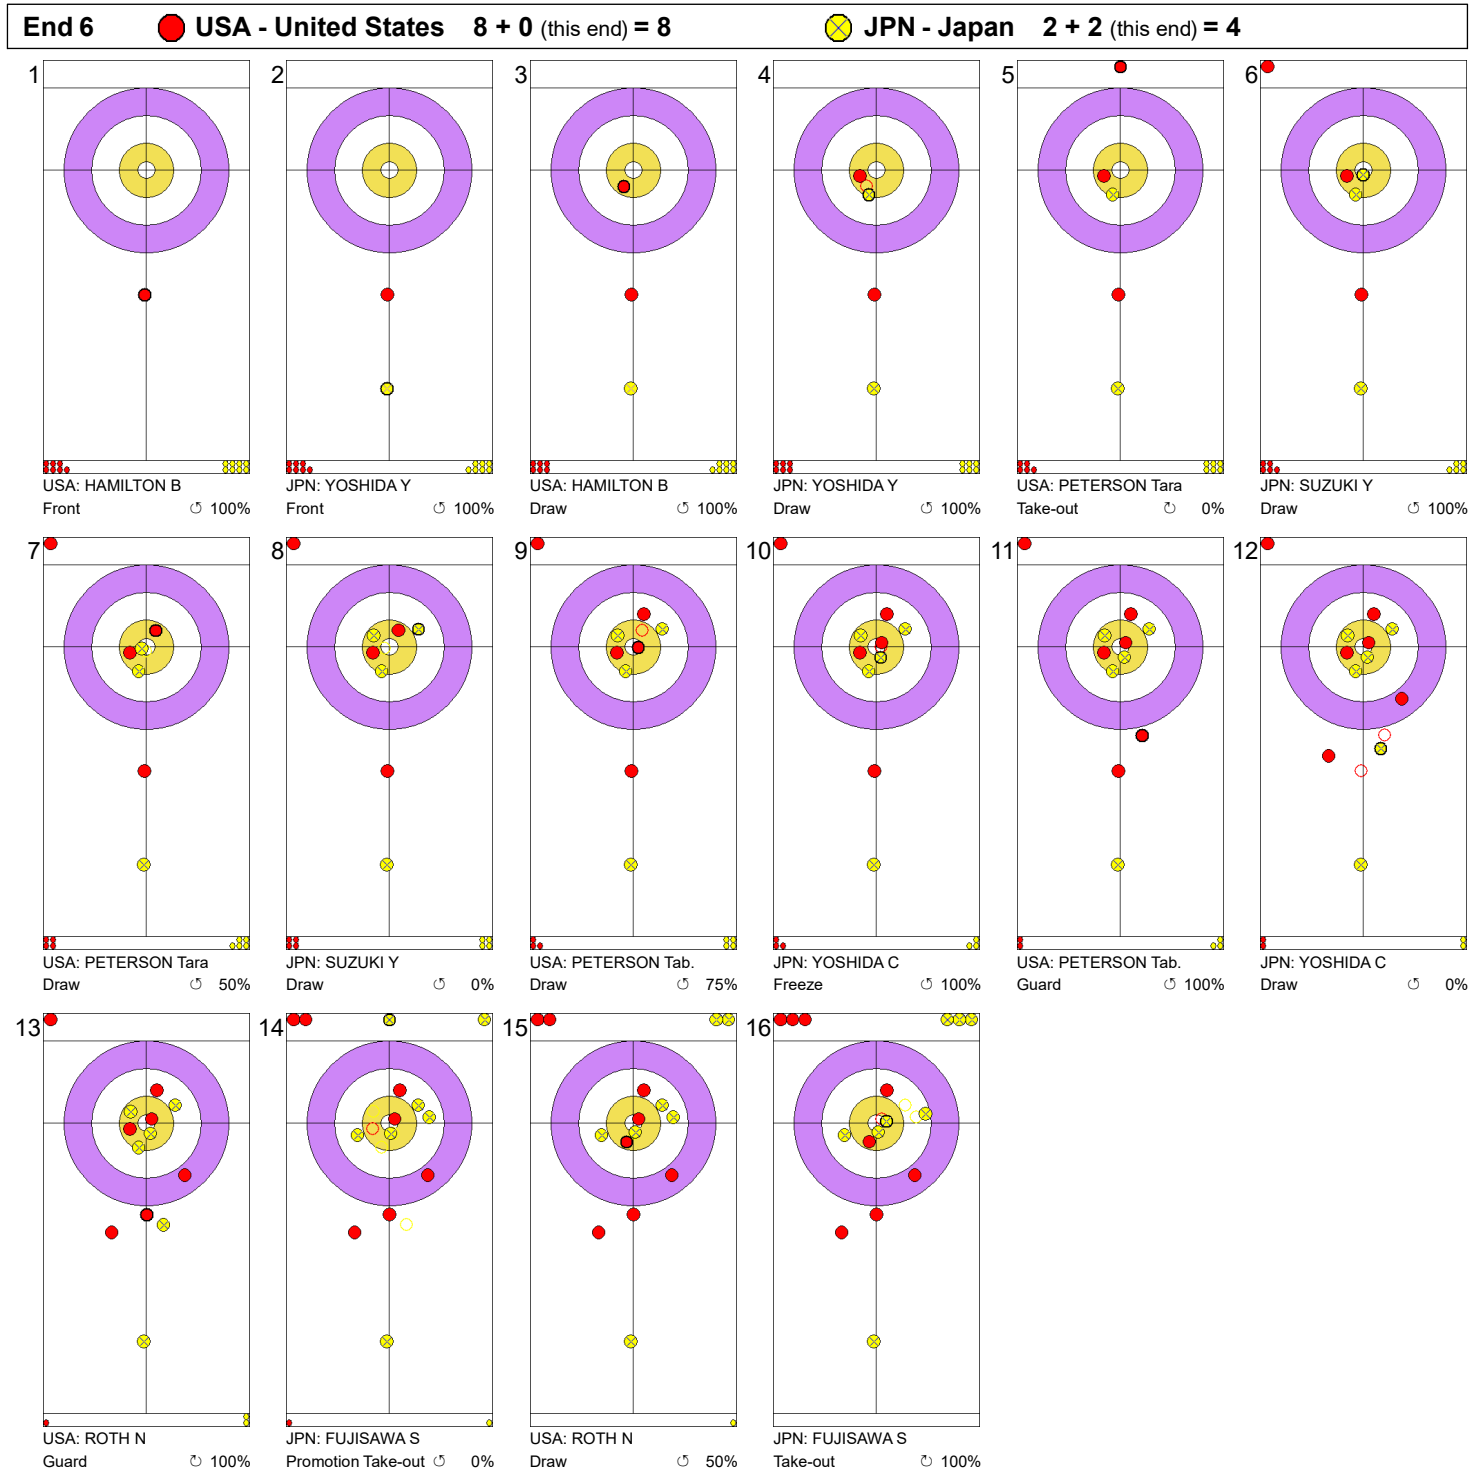

Game - Shot by Shot

Legend:
 Clockwise
  Counter-clockwise
 - Not considered

Game - Shot by Shot

Legend:
 ↻ Clockwise ↺ Counter-clockwise - Not considered

Game - Shot by Shot

Legend:
 ↻ Clockwise ↺ Counter-clockwise - Not considered

Game - Shot by Shot

Legend:
 ↻ Clockwise ↺ Counter-clockwise - Not considered

Game - Shot by Shot

Legend:
 ↻ Clockwise ↺ Counter-clockwise - Not considered

Game - Shot by Shot

Legend:
 Clockwise
  Counter-clockwise
 - Not considered

Game - Shot by Shot

Legend:
 Clockwise
 Counter-clockwise
 - Not considered