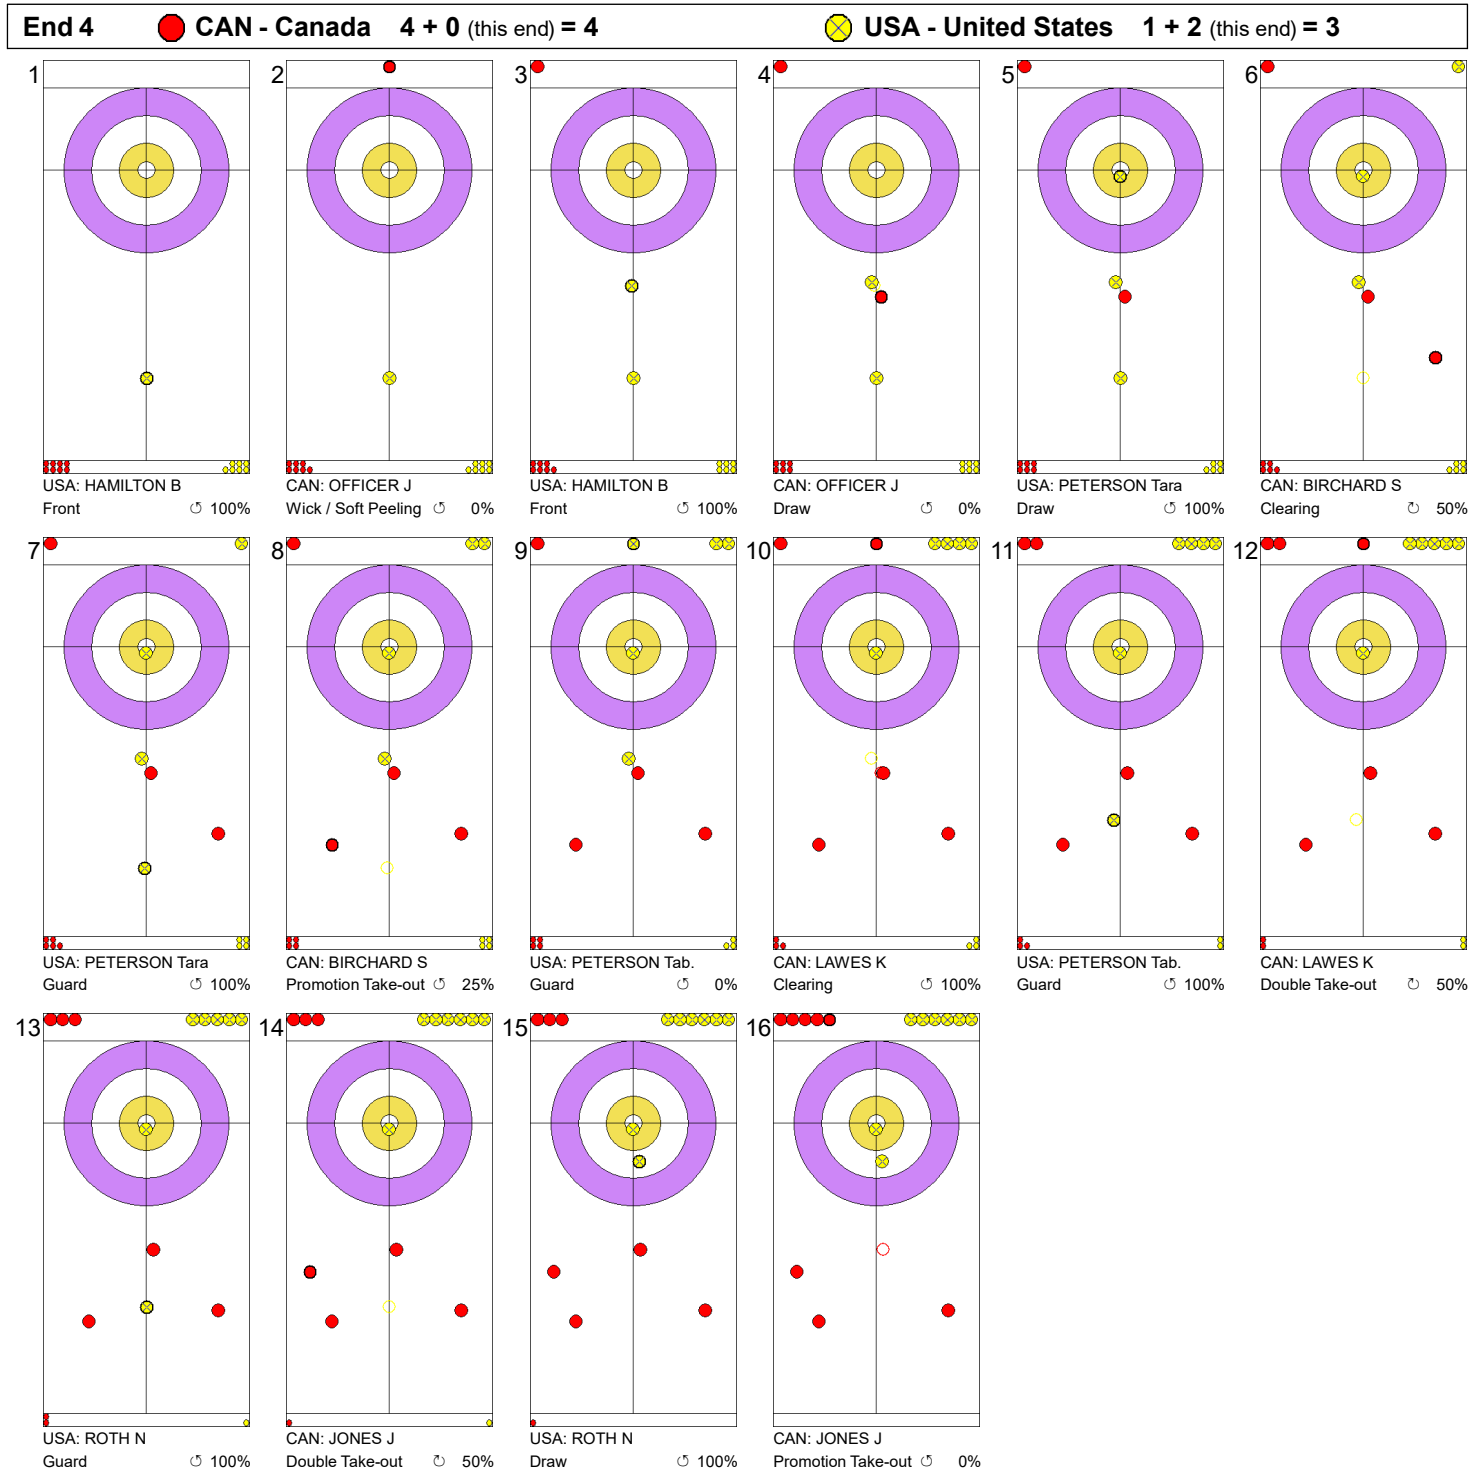

Game - Shot by Shot

Legend:
 Clockwise
  Counter-clockwise
 - Not considered

Game - Shot by Shot

Legend:
 Clockwise
  Counter-clockwise
 - Not considered

Game - Shot by Shot

Legend:
 Clockwise
  Counter-clockwise
 - Not considered

Game - Shot by Shot

Legend:
 Clockwise
  Counter-clockwise
 - Not considered

Game - Shot by Shot

Legend:
 Clockwise
  Counter-clockwise
 - Not considered