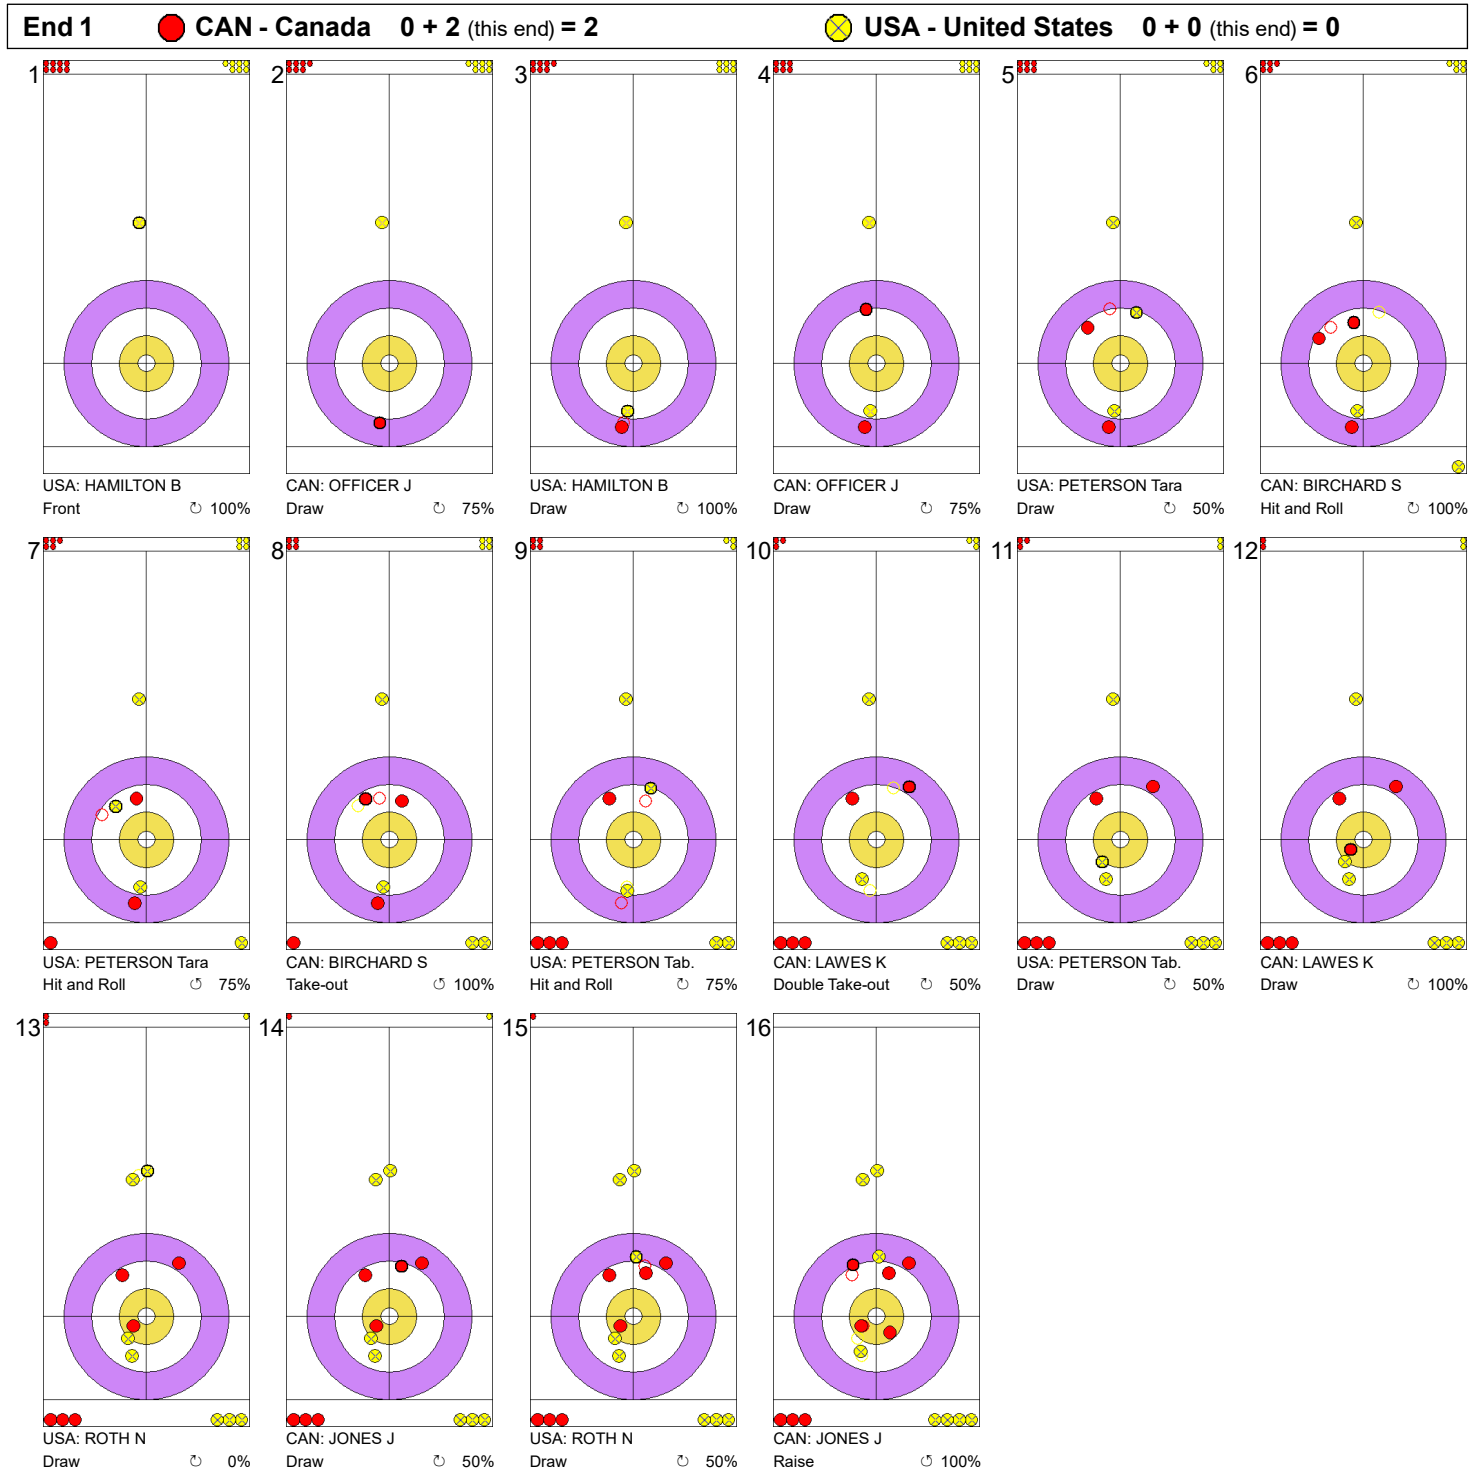

Game - Shot by Shot

Legend:
 Clockwise
  Counter-clockwise
 - Not considered

Game - Shot by Shot

Legend:
 Clockwise
  Counter-clockwise
 - Not considered

Game - Shot by Shot

Legend:
 Clockwise
  Counter-clockwise
 - Not considered

Game - Shot by Shot

Legend:
 Clockwise
  Counter-clockwise
 - Not considered

Game - Shot by Shot

Legend:
 Clockwise
  Counter-clockwise
 - Not considered