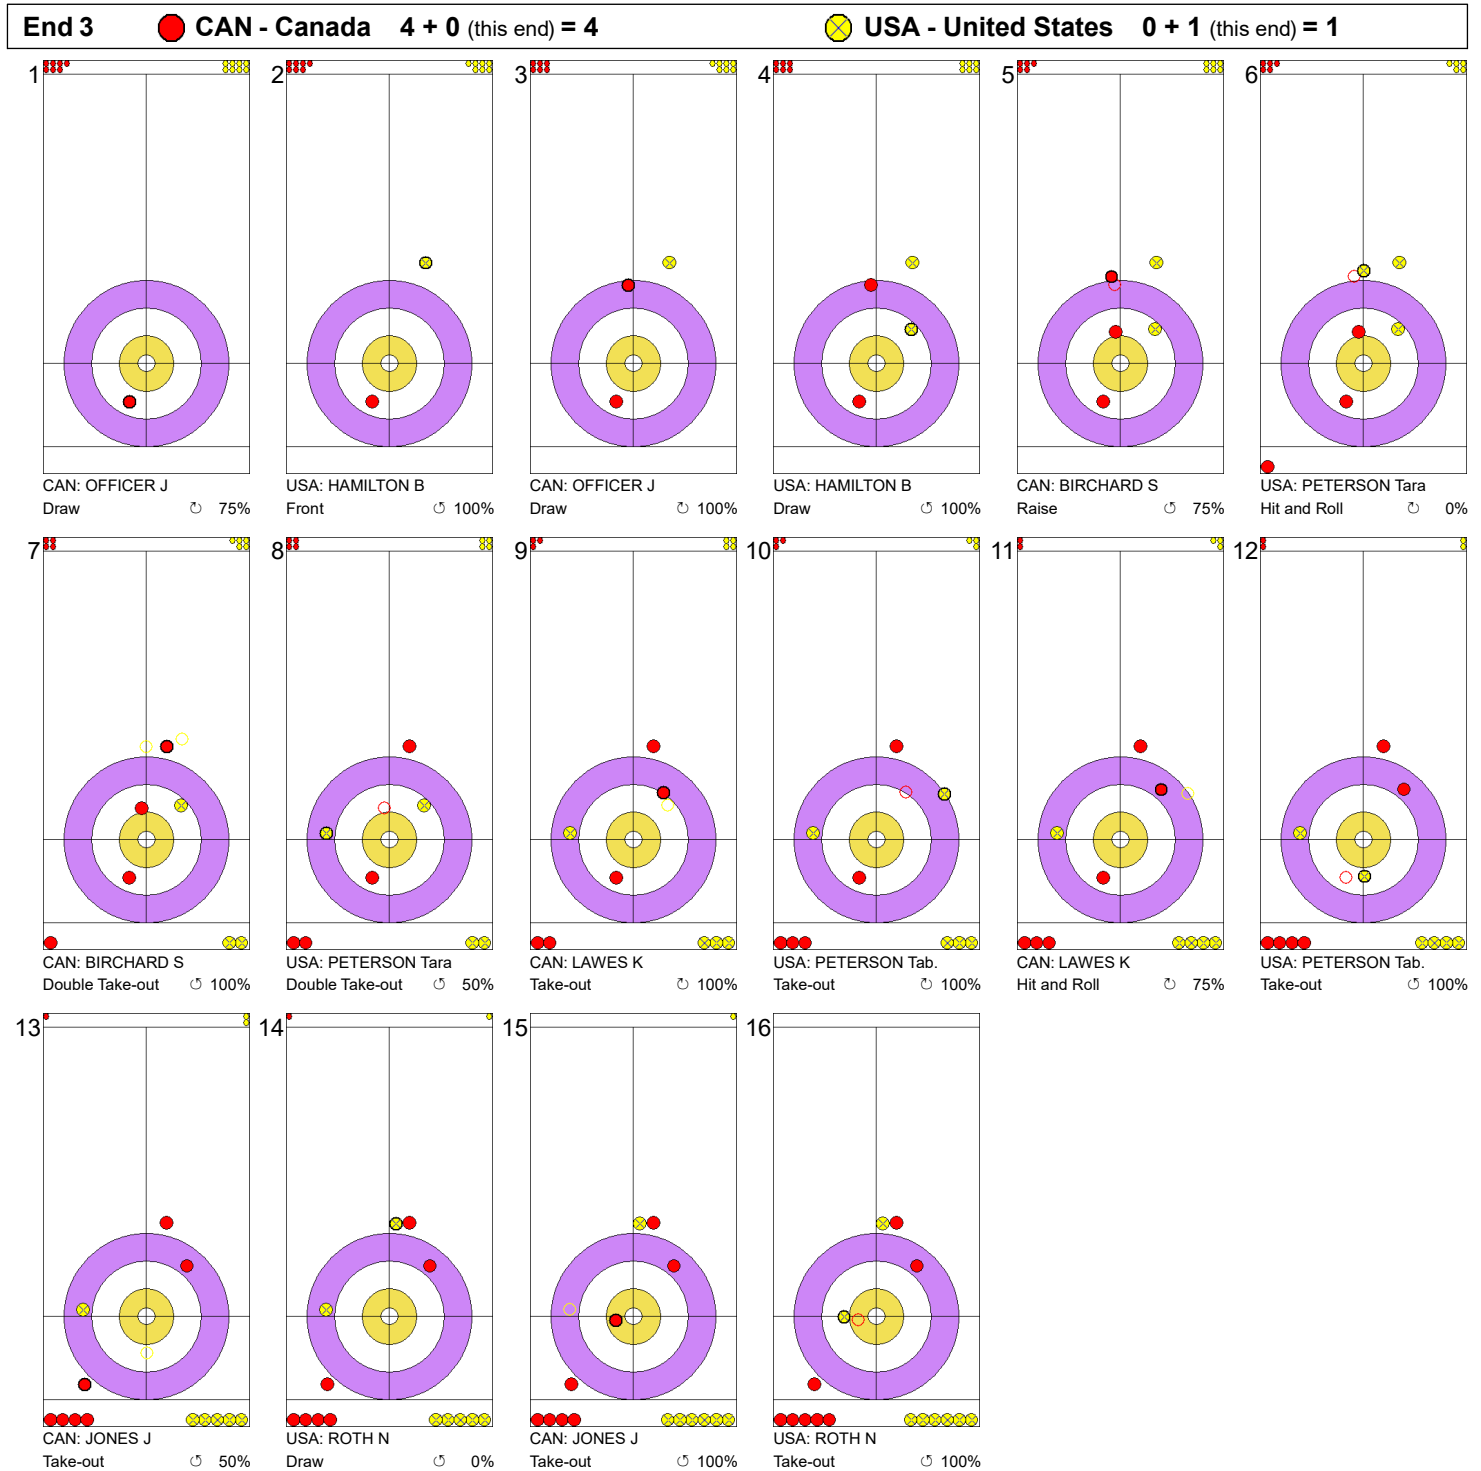

Game - Shot by Shot

Legend:
 Clockwise
  Counter-clockwise
 - Not considered

Game - Shot by Shot

Legend:
 Clockwise
  Counter-clockwise
 - Not considered

Game - Shot by Shot

Legend:
 Clockwise
  Counter-clockwise
 - Not considered

Game - Shot by Shot

Legend:
 Clockwise
  Counter-clockwise
 - Not considered

Game - Shot by Shot

Legend:
 Clockwise
  Counter-clockwise
 - Not considered