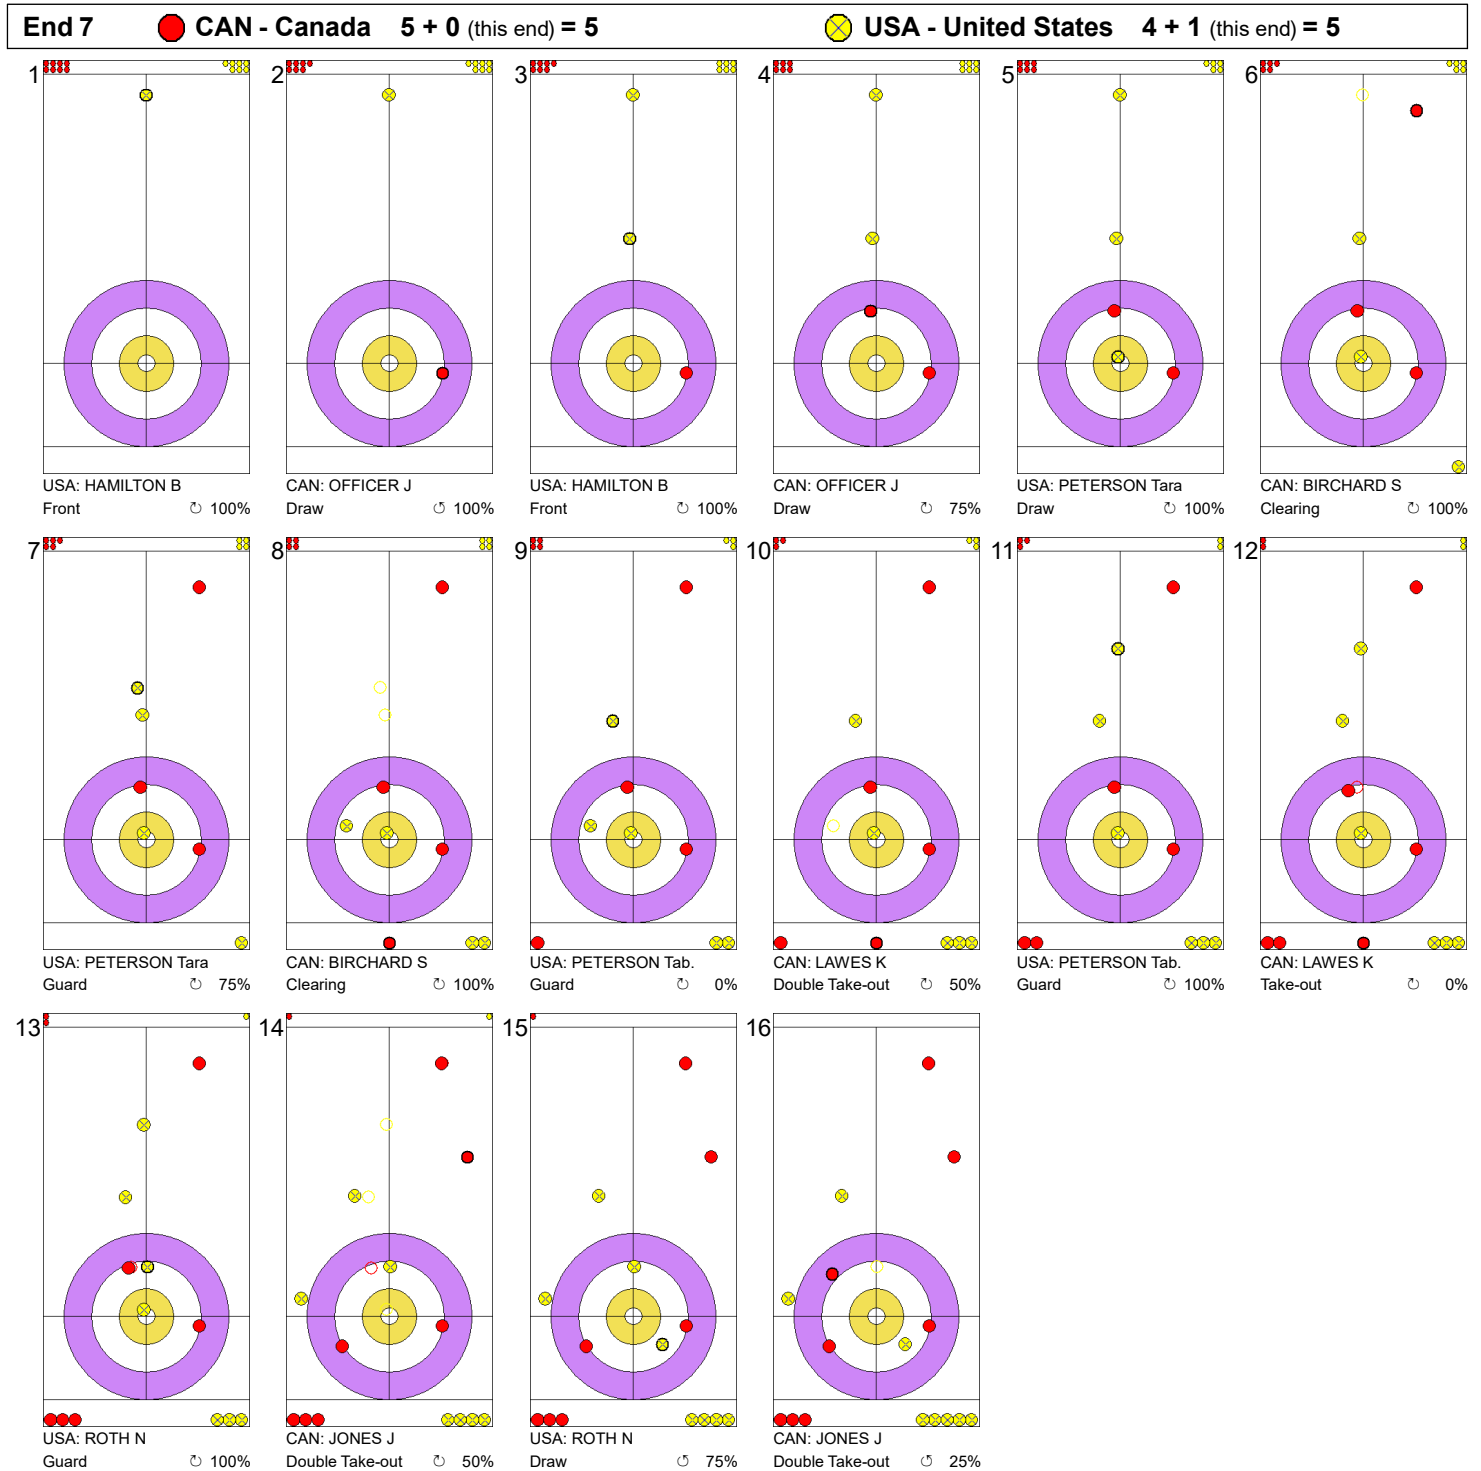

Game - Shot by Shot

Legend:
 Clockwise
  Counter-clockwise
 - Not considered

Game - Shot by Shot

Legend:
 Clockwise
  Counter-clockwise
 - Not considered

Game - Shot by Shot

Legend:
 Clockwise
  Counter-clockwise
 - Not considered

Game - Shot by Shot

Legend:
 Clockwise
  Counter-clockwise
 - Not considered

Game - Shot by Shot

Legend:
 Clockwise
  Counter-clockwise
 - Not considered