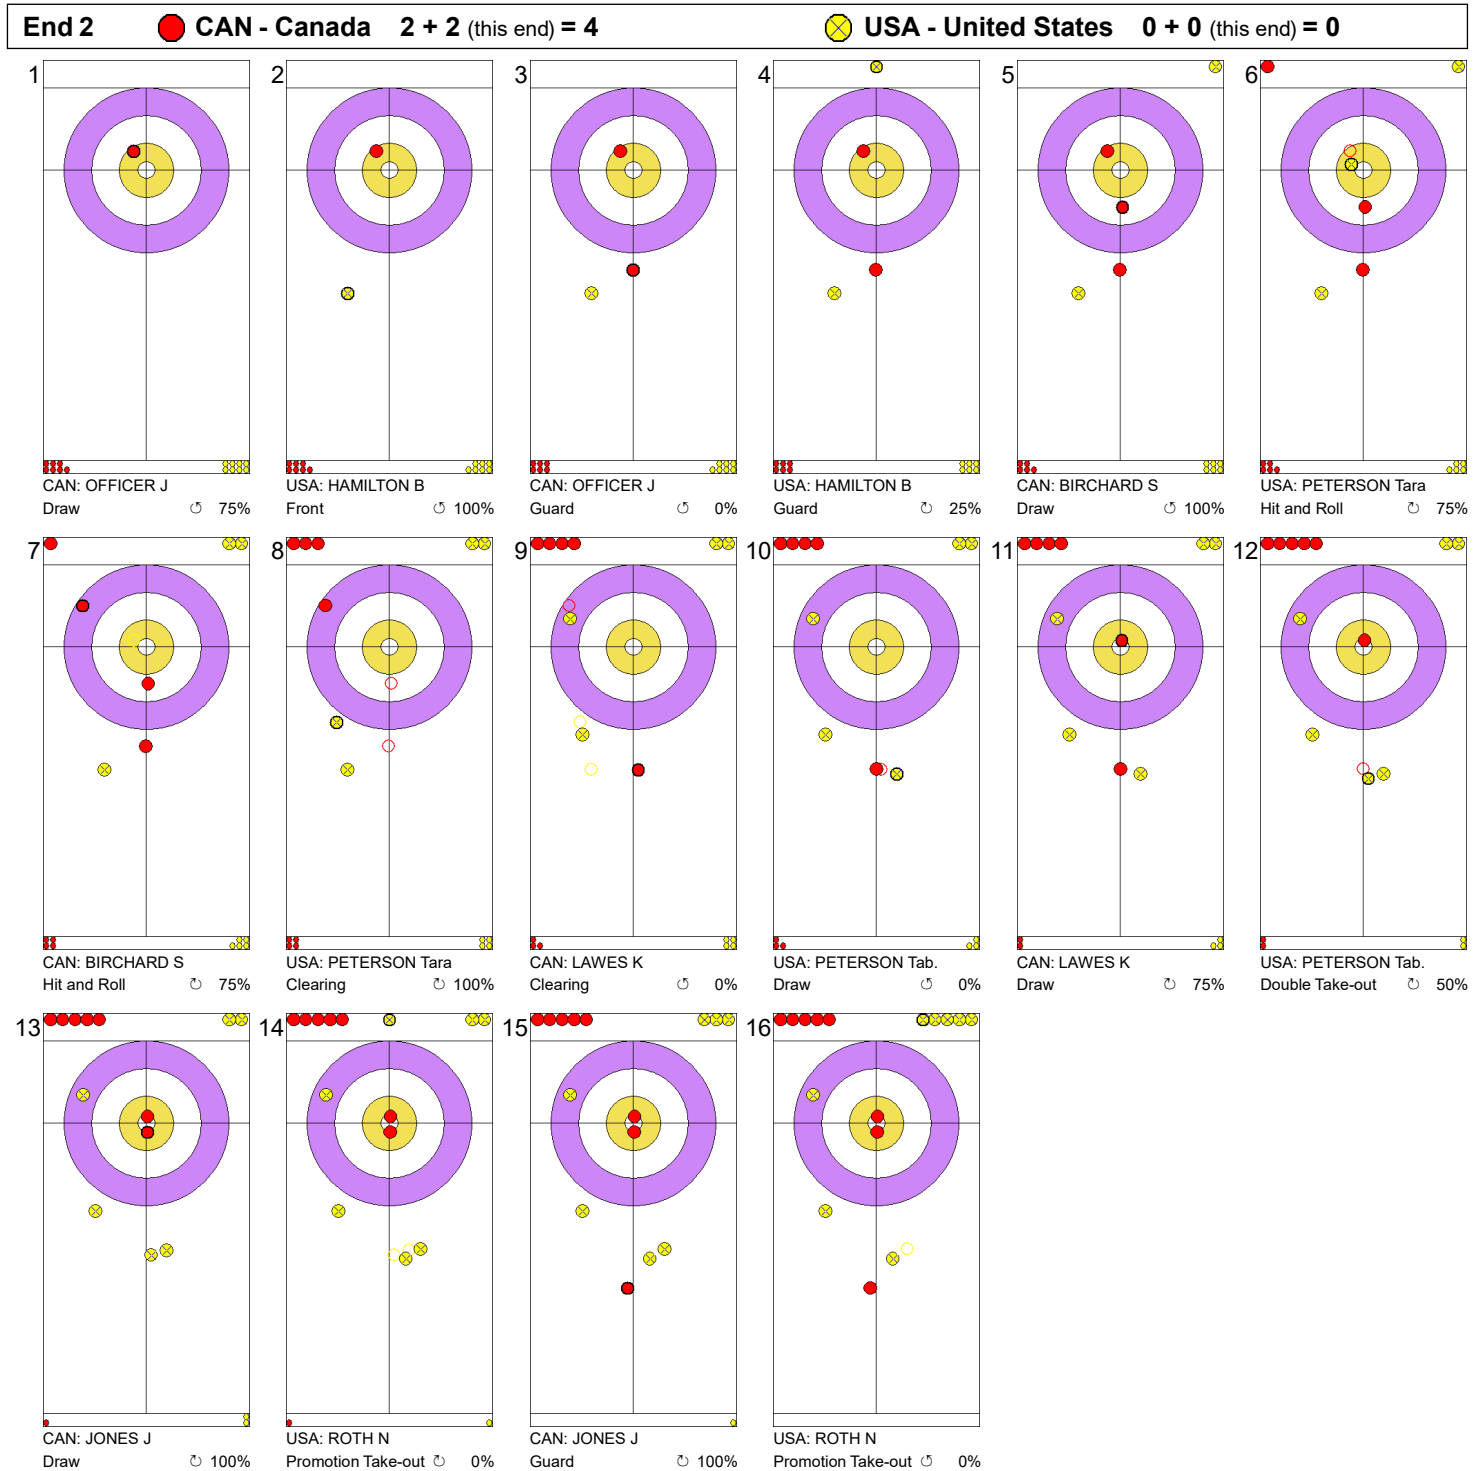

Game - Shot by Shot

Legend:
 Clockwise
  Counter-clockwise
 - Not considered

Game - Shot by Shot

Legend:
 Clockwise
  Counter-clockwise
 - Not considered

Game - Shot by Shot

Legend:
 Clockwise
  Counter-clockwise
 - Not considered

Game - Shot by Shot

Legend:
 Clockwise
  Counter-clockwise
 - Not considered

Game - Shot by Shot

Legend:
 Clockwise
  Counter-clockwise
 - Not considered