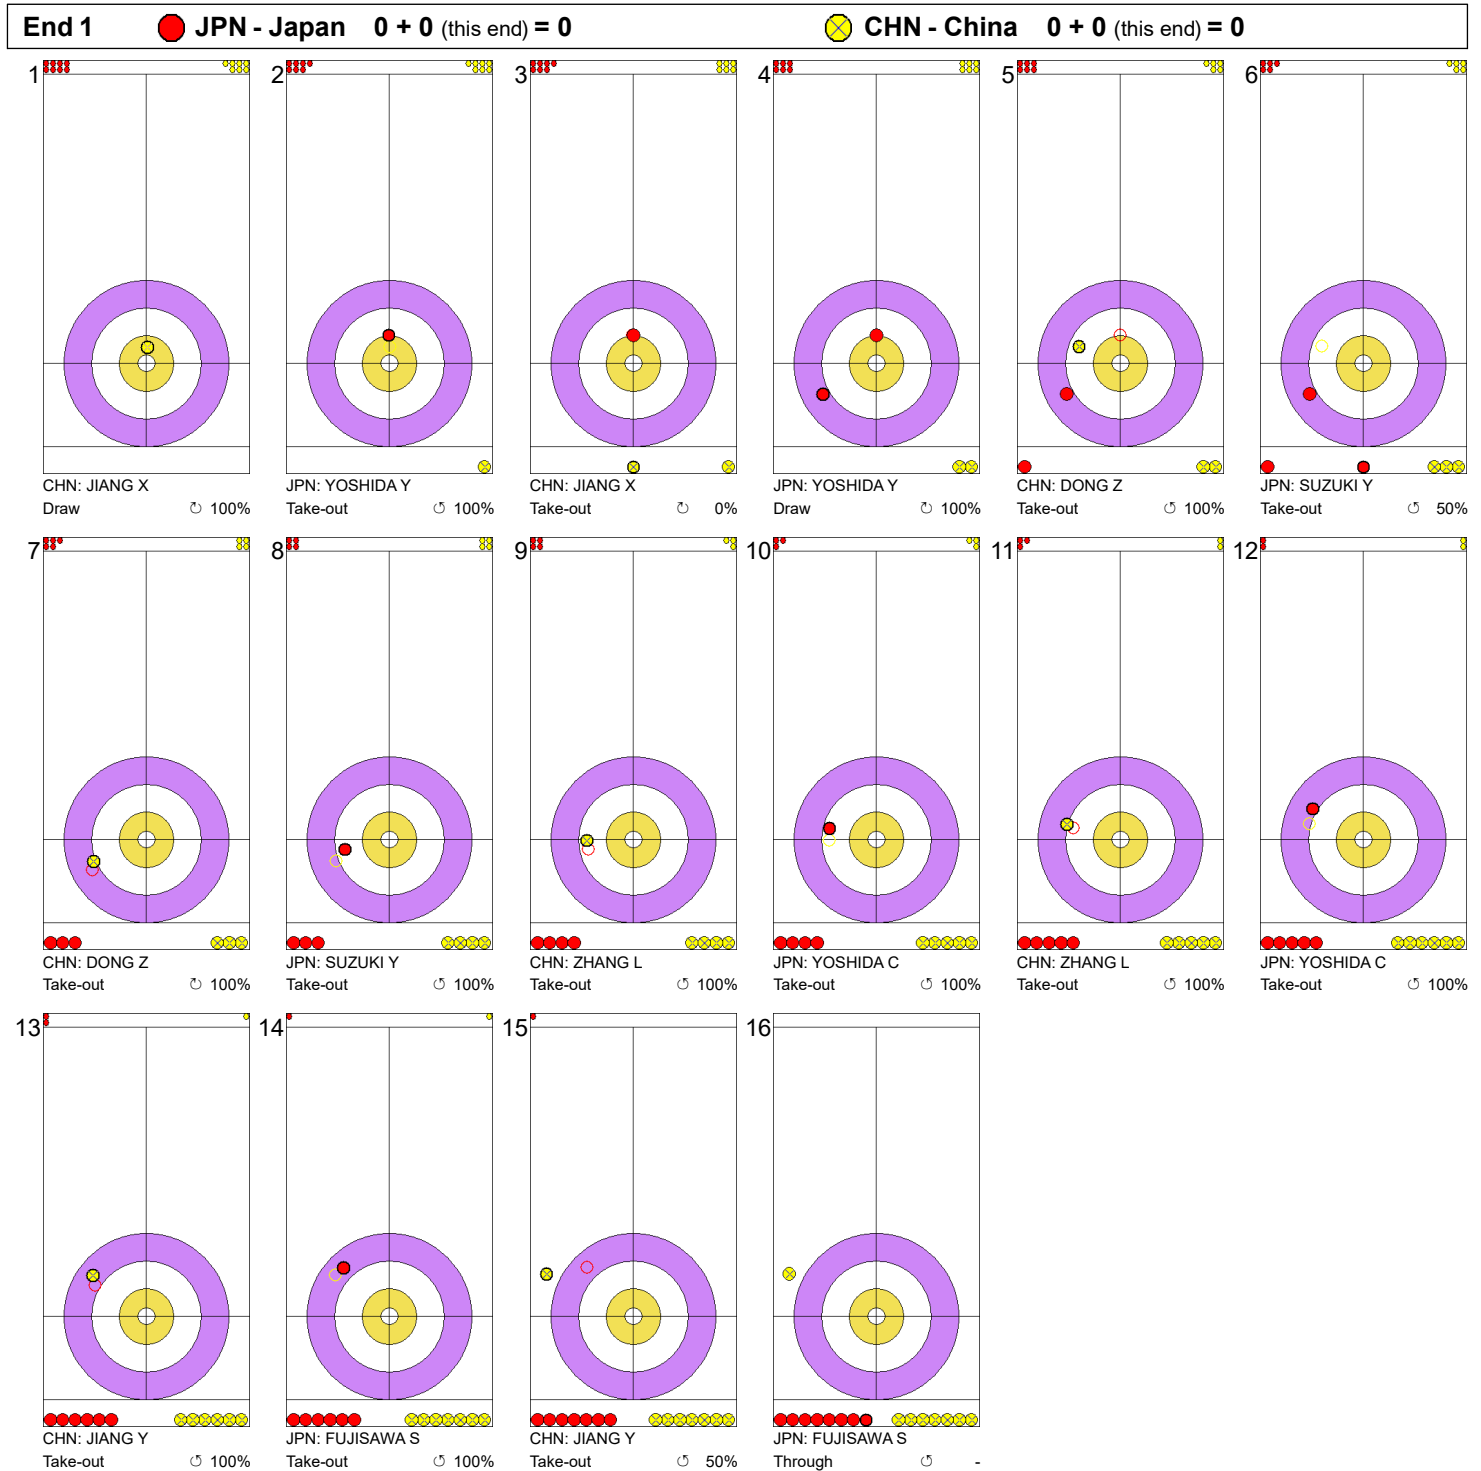

Game - Shot by Shot

**Legend:**  
 ⌚ Clockwise      ⌚ Counter-clockwise      - Not considered

Game - Shot by Shot

**Legend:**  
 ↻ Clockwise      ↺ Counter-clockwise      - Not considered

Game - Shot by Shot

**Legend:**  
 ↻ Clockwise      ↺ Counter-clockwise      - Not considered

Game - Shot by Shot

**Legend:**  
 Clockwise     
  Counter-clockwise     
 - Not considered

Game - Shot by Shot

**Legend:**  
 Clockwise     
  Counter-clockwise     
 - Not considered