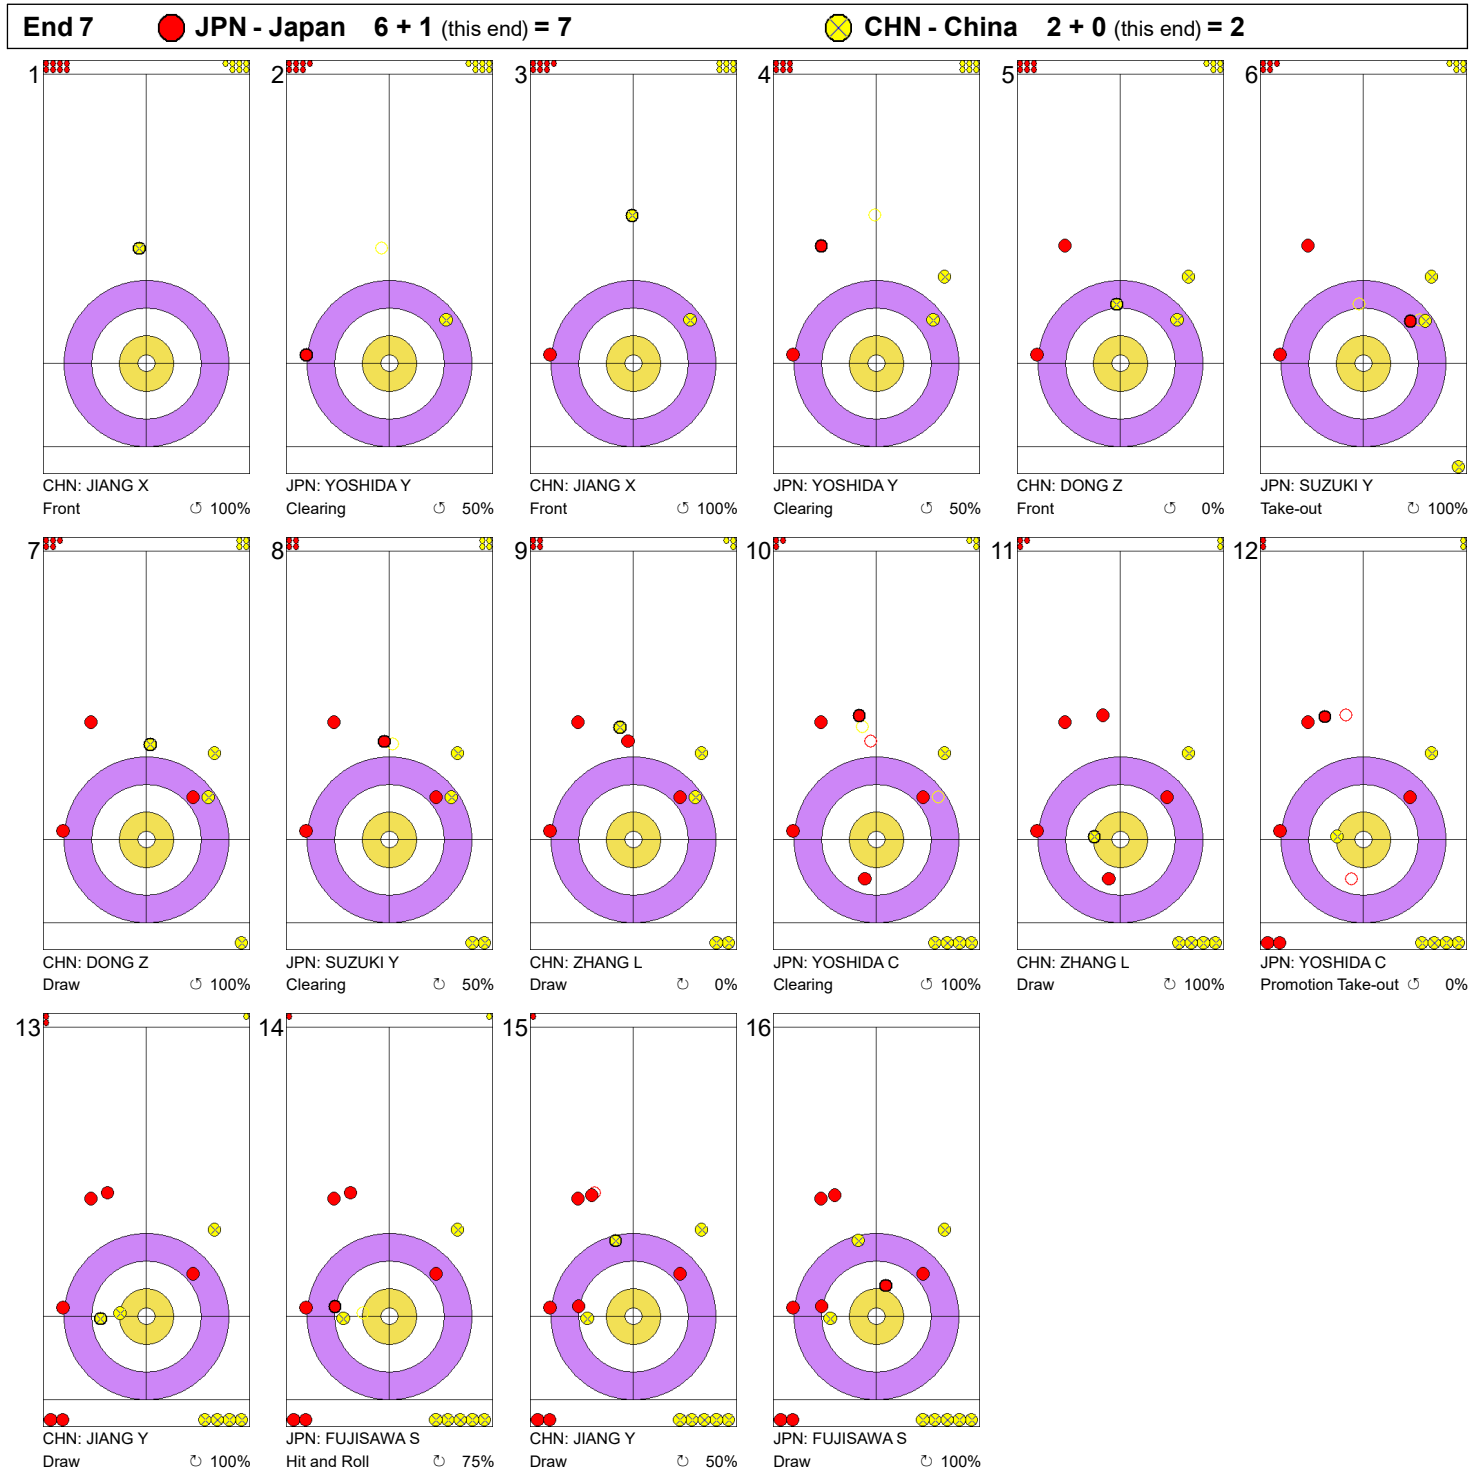

Game - Shot by Shot

**Legend:**  
 ⌚ Clockwise      ⌚ Counter-clockwise      - Not considered

Game - Shot by Shot

**Legend:**  
 ↻ Clockwise      ↺ Counter-clockwise      - Not considered

Game - Shot by Shot

**Legend:**  
 ↻ Clockwise      ↺ Counter-clockwise      - Not considered

Game - Shot by Shot

**Legend:**  
 Clockwise     
  Counter-clockwise     
 - Not considered

Game - Shot by Shot

**Legend:**  
 Clockwise     
  Counter-clockwise     
 - Not considered