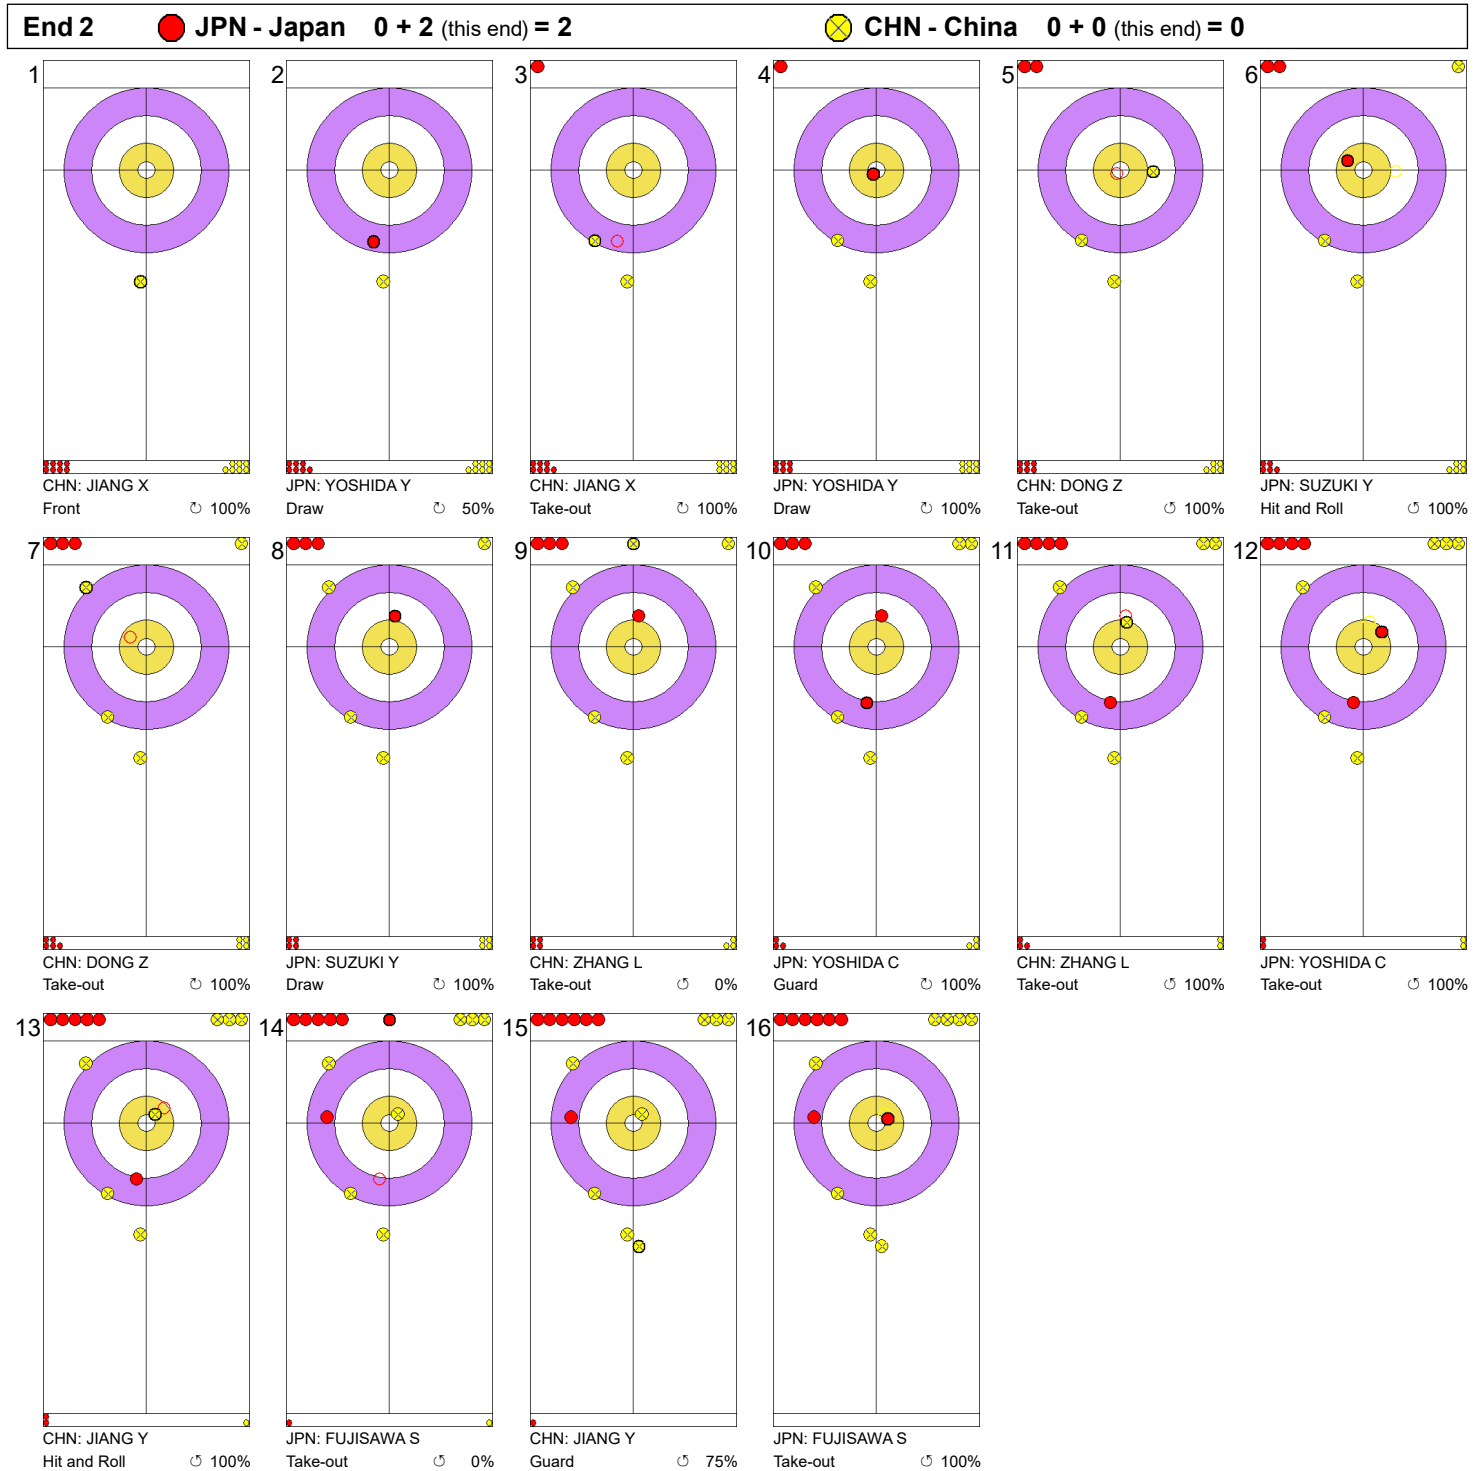

Game - Shot by Shot

**Legend:**  
 ⌚ Clockwise      ⌚ Counter-clockwise      - Not considered

Game - Shot by Shot

**Legend:**  
 ↻ Clockwise      ↺ Counter-clockwise      - Not considered

Game - Shot by Shot

**Legend:**  
 ↻ Clockwise      ↺ Counter-clockwise      - Not considered

Game - Shot by Shot

**Legend:**  
 Clockwise     
  Counter-clockwise     
 - Not considered

Game - Shot by Shot

**Legend:**  
 Clockwise     
  Counter-clockwise     
 - Not considered