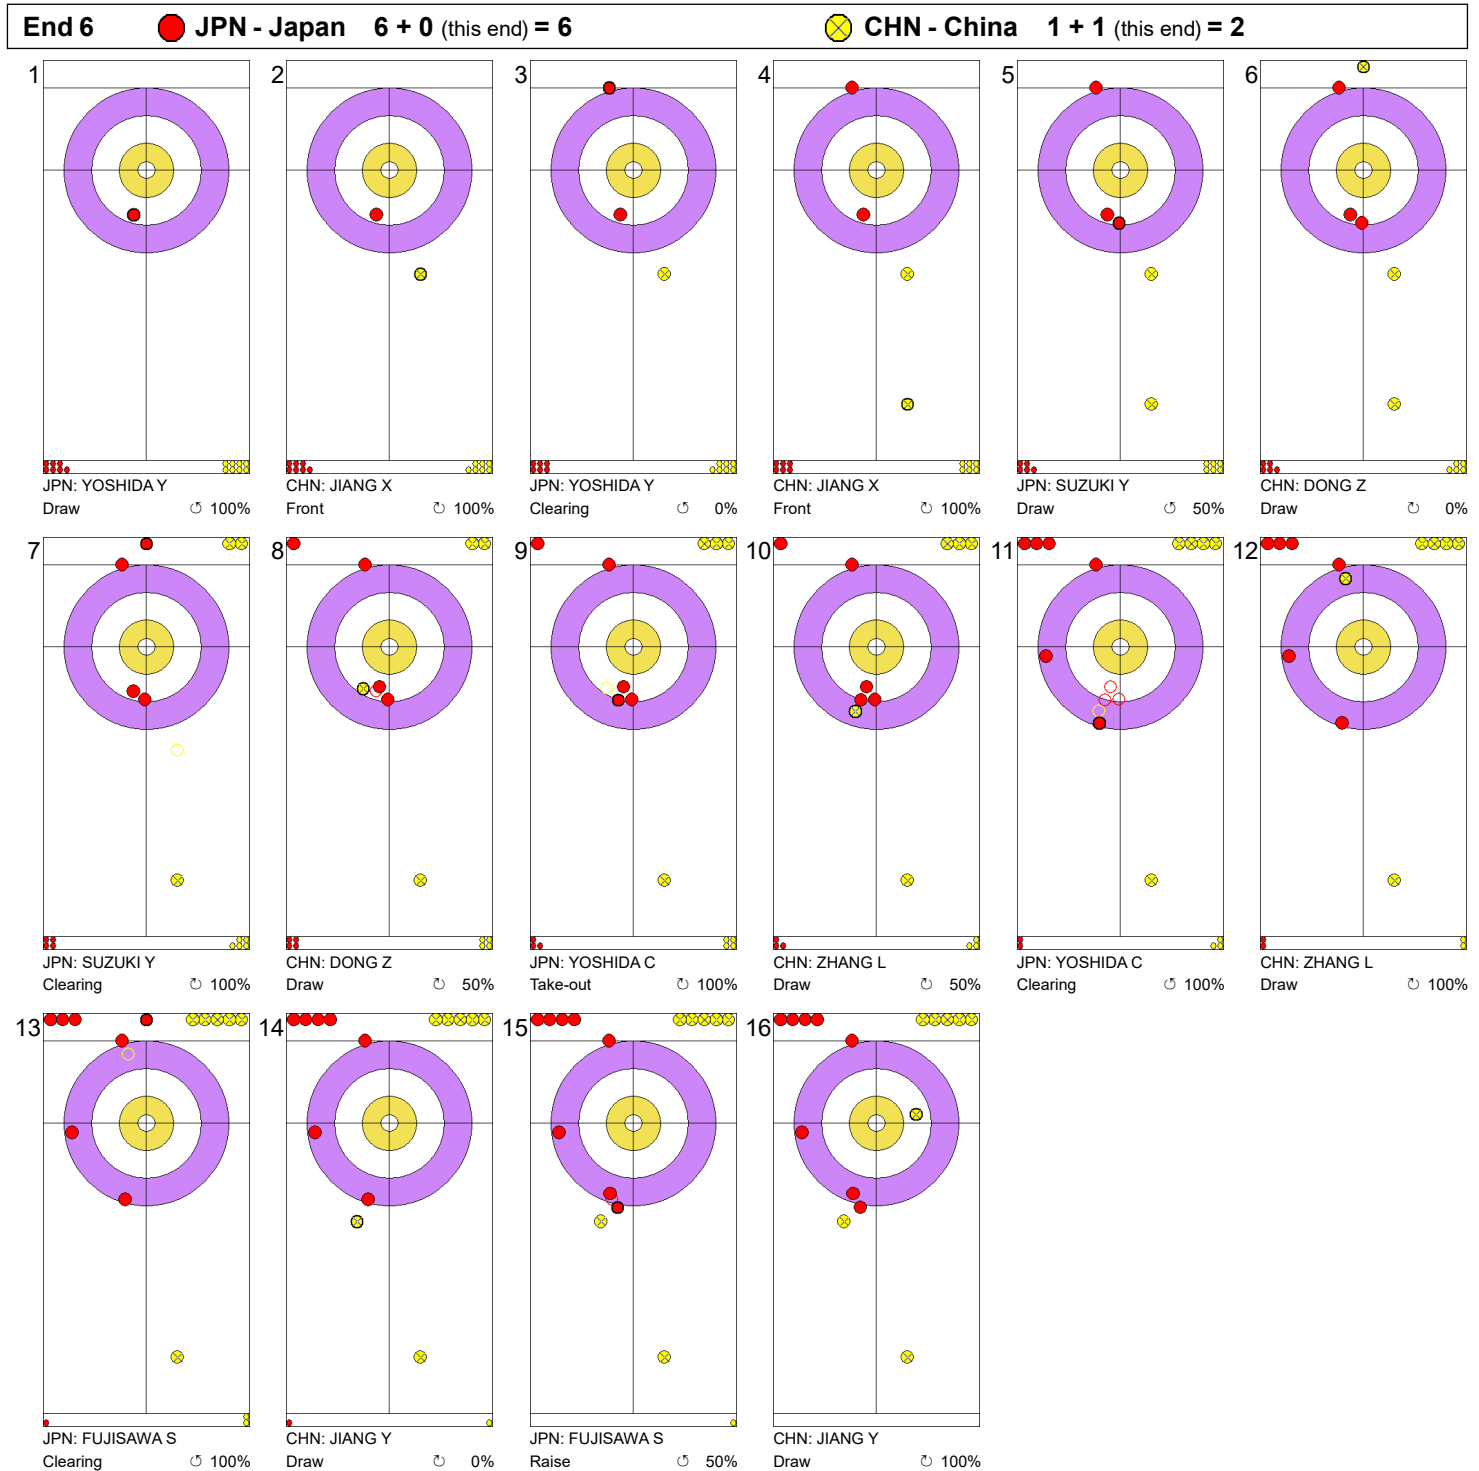

Game - Shot by Shot

**Legend:**  
 ⌚ Clockwise      ⌚ Counter-clockwise      - Not considered

Game - Shot by Shot

**Legend:**  
 ↻ Clockwise      ↺ Counter-clockwise      - Not considered

Game - Shot by Shot

**Legend:**  
 ↻ Clockwise      ↺ Counter-clockwise      - Not considered

Game - Shot by Shot

**Legend:**  
 Clockwise     
  Counter-clockwise     
 - Not considered

Game - Shot by Shot

**Legend:**  
 Clockwise     
  Counter-clockwise     
 - Not considered