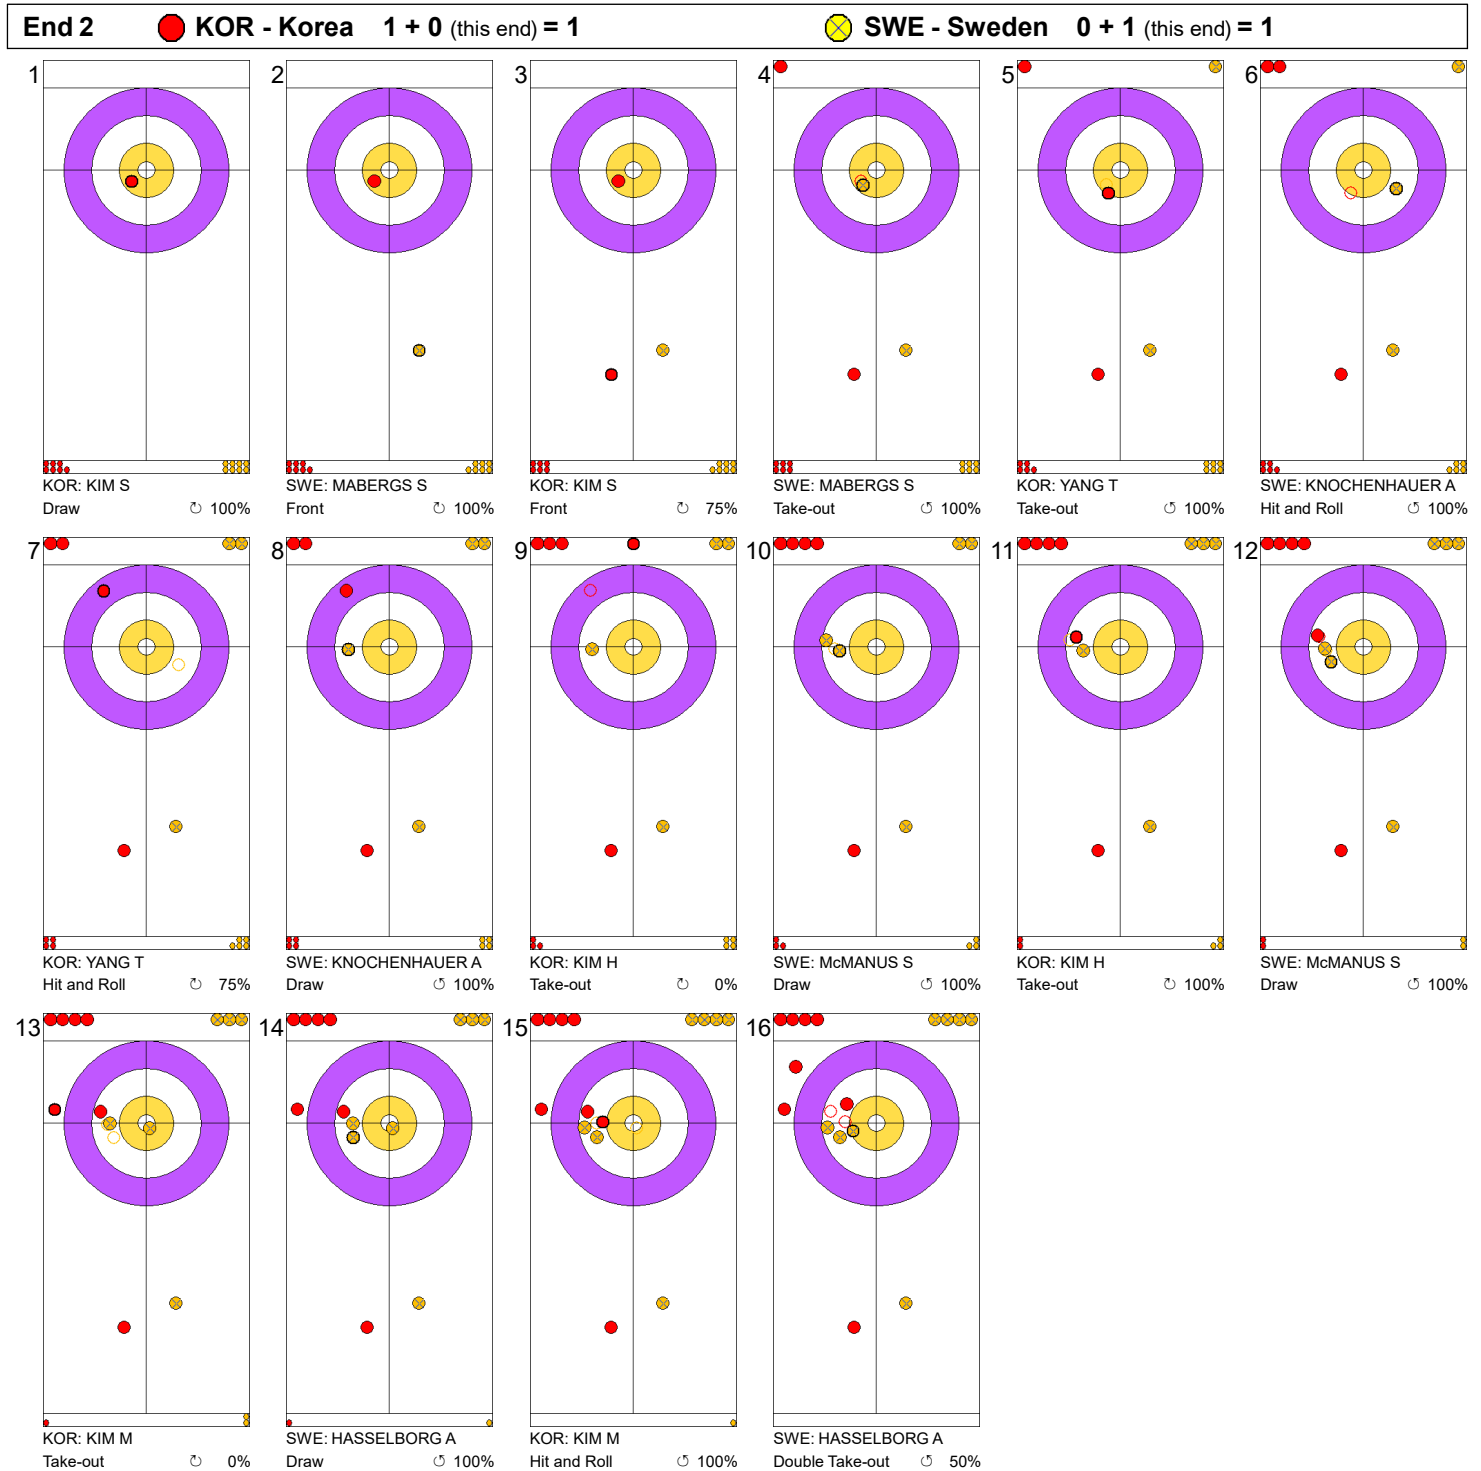

Game - Shot by Shot

Legend:
 ⌚ Clockwise ⌚ Counter-clockwise - Not considered

Game - Shot by Shot

Legend:
 ⌚ Clockwise ⌚ Counter-clockwise - Not considered

Game - Shot by Shot

Legend:
 Clockwise
  Counter-clockwise
 - Not considered

Game - Shot by Shot

Legend:
 ↻ Clockwise ↺ Counter-clockwise - Not considered

Game - Shot by Shot

Legend:
 Clockwise
  Counter-clockwise
 - Not considered

Game - Shot by Shot

Legend:

↻ Clockwise

↺ Counter-clockwise

- Not considered

Game - Shot by Shot

Legend:
 Clockwise  Counter-clockwise - Not considered

Game - Shot by Shot

Legend:
 ↻ Clockwise ↺ Counter-clockwise - Not considered