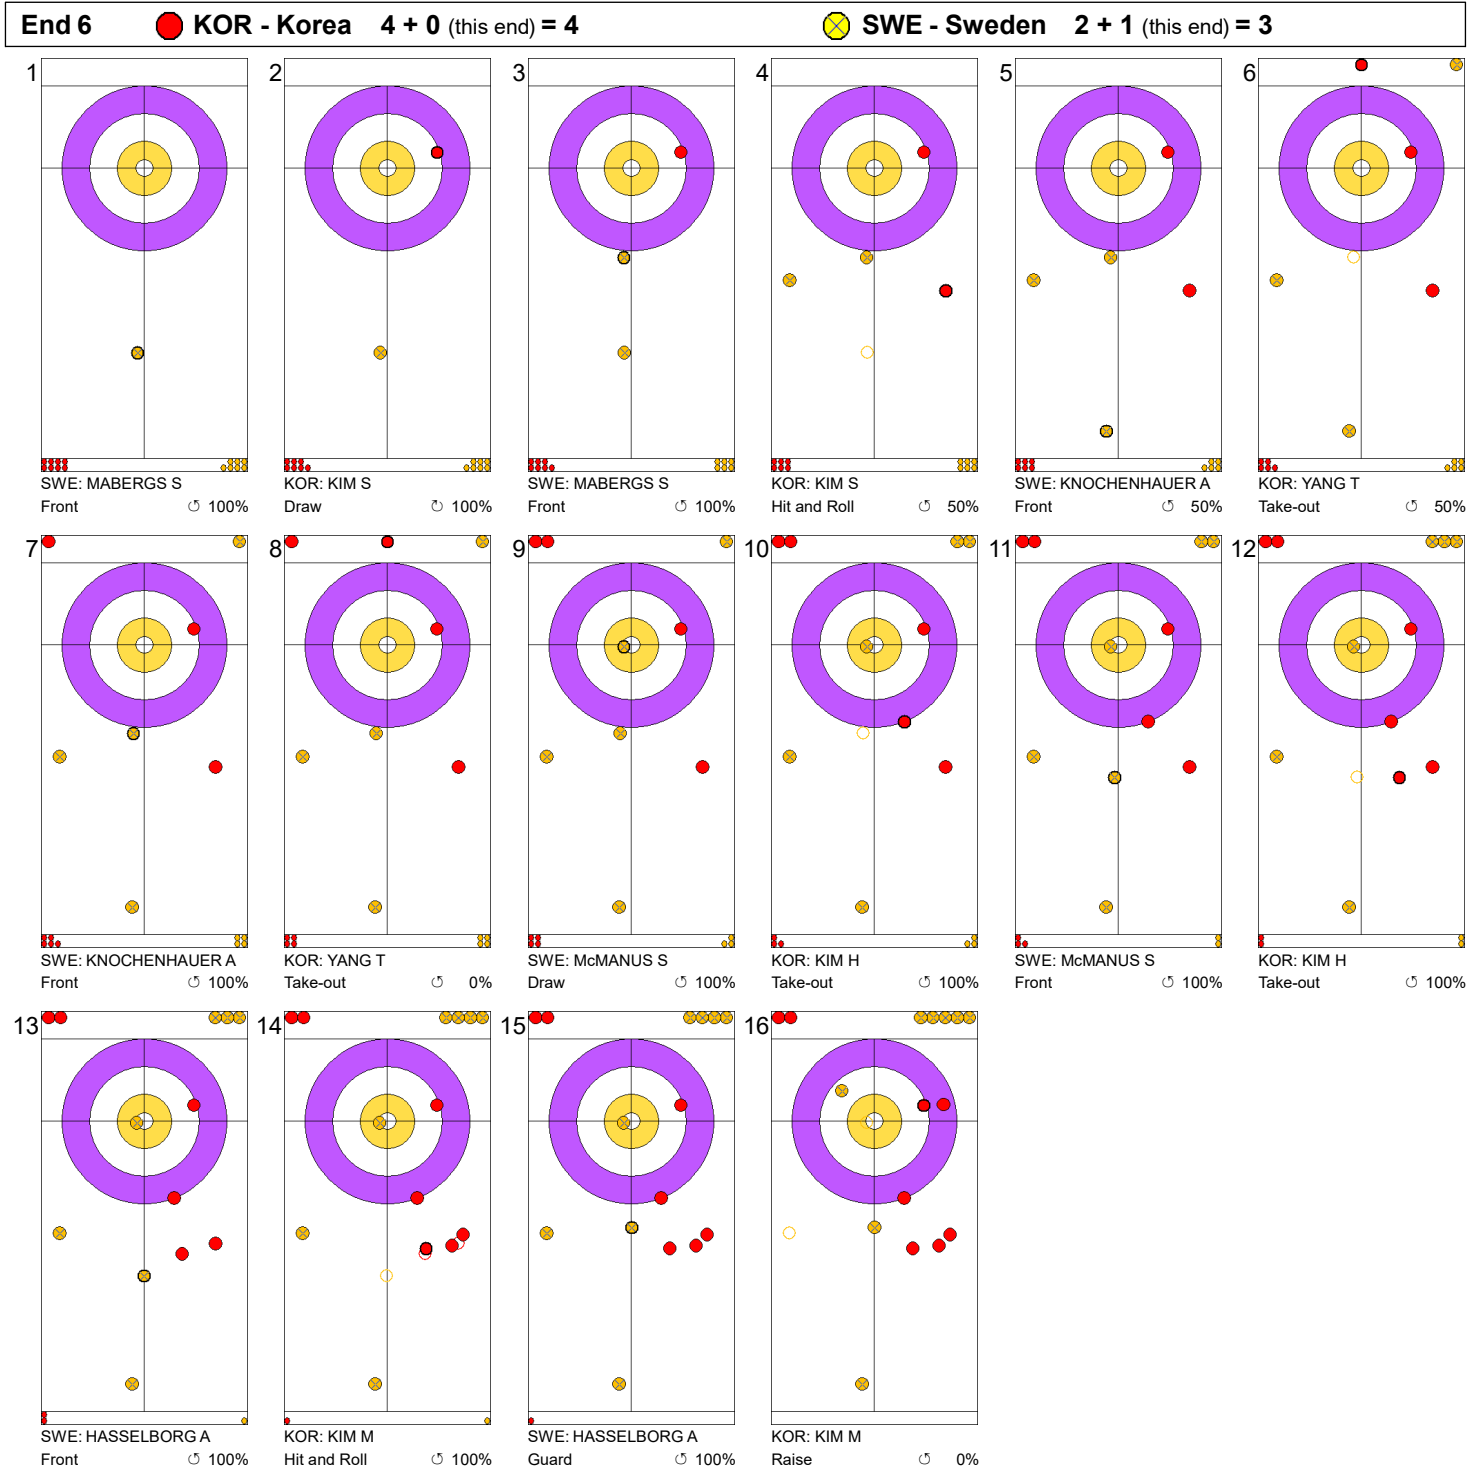

Game - Shot by Shot

Legend:
 ⌚ Clockwise ⌚ Counter-clockwise - Not considered

Game - Shot by Shot

Legend:
 ⌚ Clockwise ⌚ Counter-clockwise - Not considered

Game - Shot by Shot

Legend:
 Clockwise
  Counter-clockwise
 - Not considered

Game - Shot by Shot

Legend:
 ↻ Clockwise ↺ Counter-clockwise - Not considered

Game - Shot by Shot

Legend:
 Clockwise
  Counter-clockwise
 - Not considered

Game - Shot by Shot

Legend:

↻ Clockwise

↺ Counter-clockwise

- Not considered

Game - Shot by Shot

Legend:
 Clockwise  Counter-clockwise - Not considered

Game - Shot by Shot

Legend:
 ↻ Clockwise ↺ Counter-clockwise - Not considered