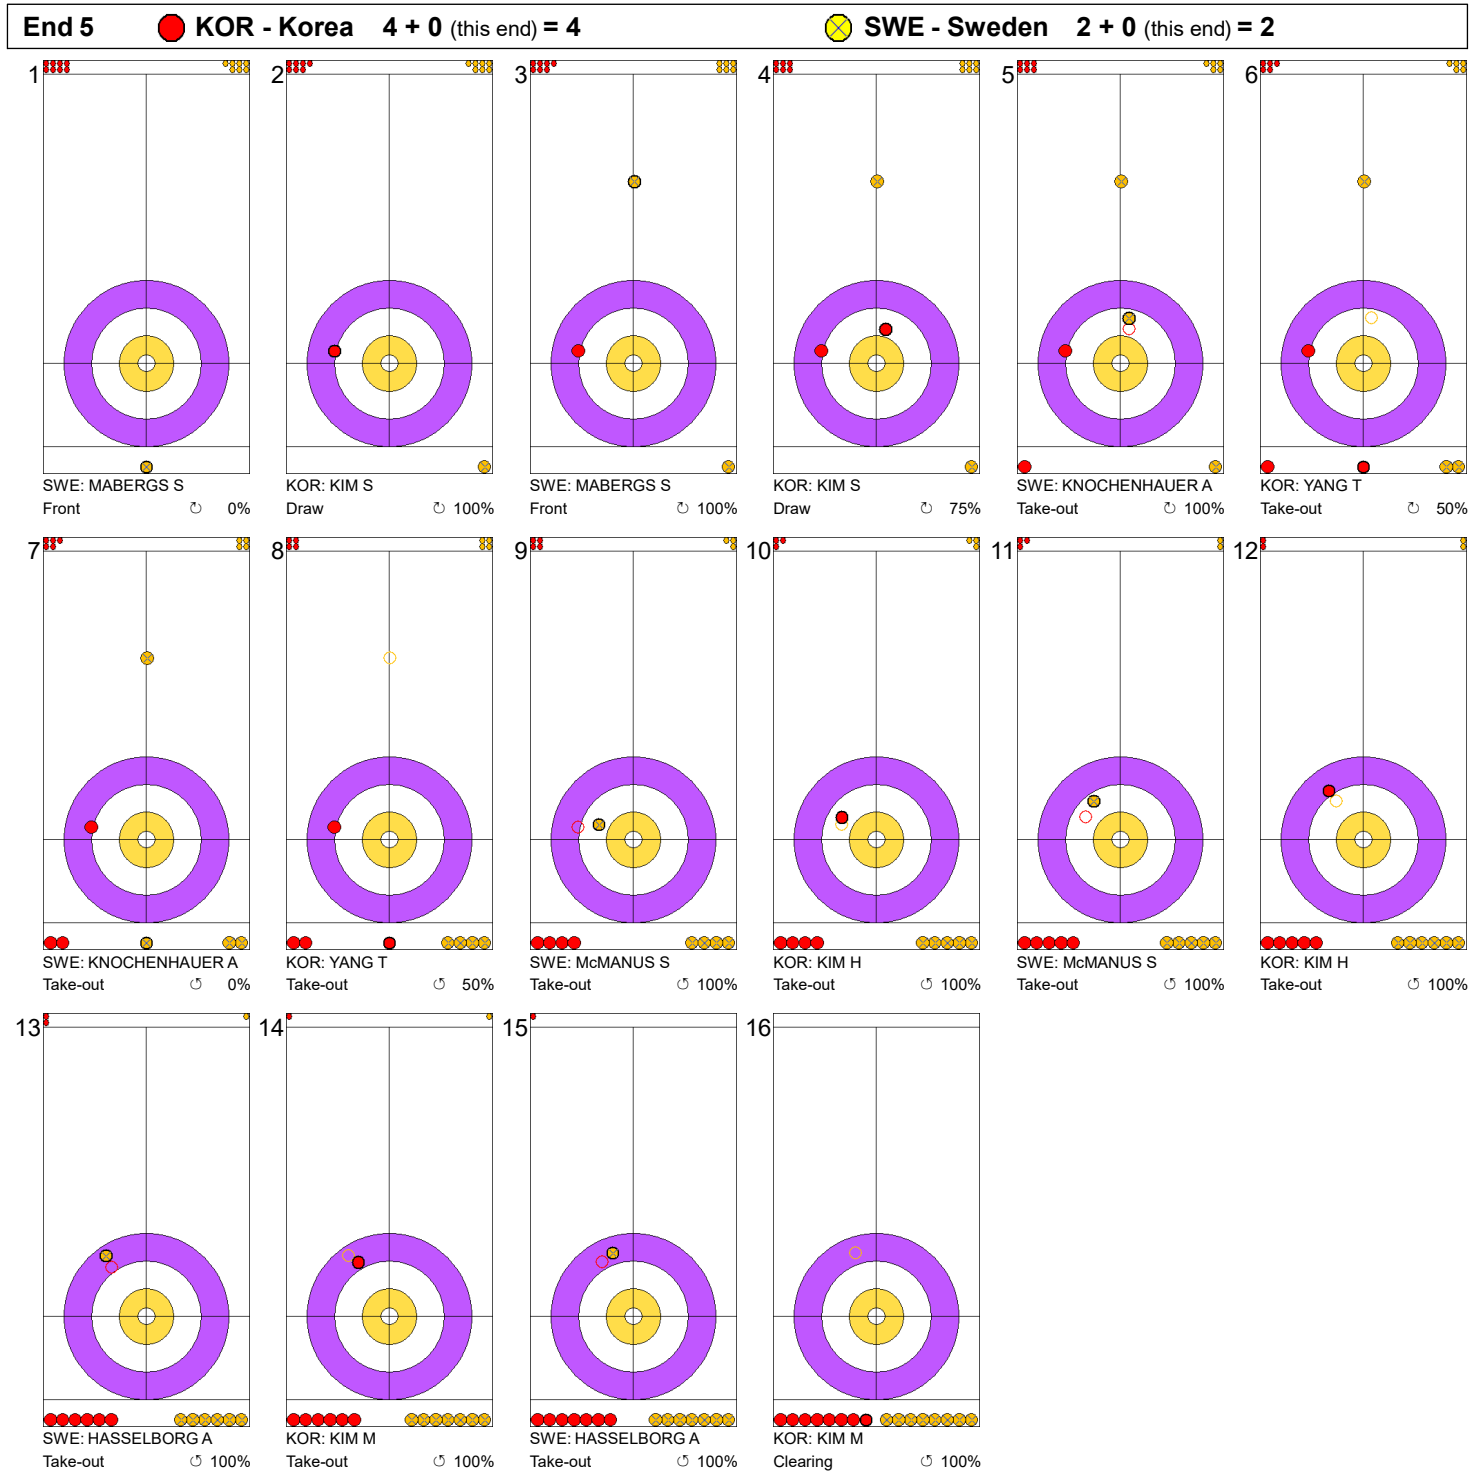

Game - Shot by Shot

Legend:
 ⌚ Clockwise ⌚ Counter-clockwise - Not considered

Game - Shot by Shot

Legend:
 ⌚ Clockwise ⌚ Counter-clockwise - Not considered

Game - Shot by Shot

Legend:
 Clockwise
  Counter-clockwise
 - Not considered

Game - Shot by Shot

Legend:
 ↻ Clockwise ↺ Counter-clockwise - Not considered

Game - Shot by Shot

Legend:
 Clockwise
  Counter-clockwise
 - Not considered

Game - Shot by Shot

Legend:

↻ Clockwise

↺ Counter-clockwise

- Not considered

Game - Shot by Shot

Legend:
 Clockwise  Counter-clockwise - Not considered

Game - Shot by Shot

Legend:
 ↻ Clockwise ↺ Counter-clockwise - Not considered