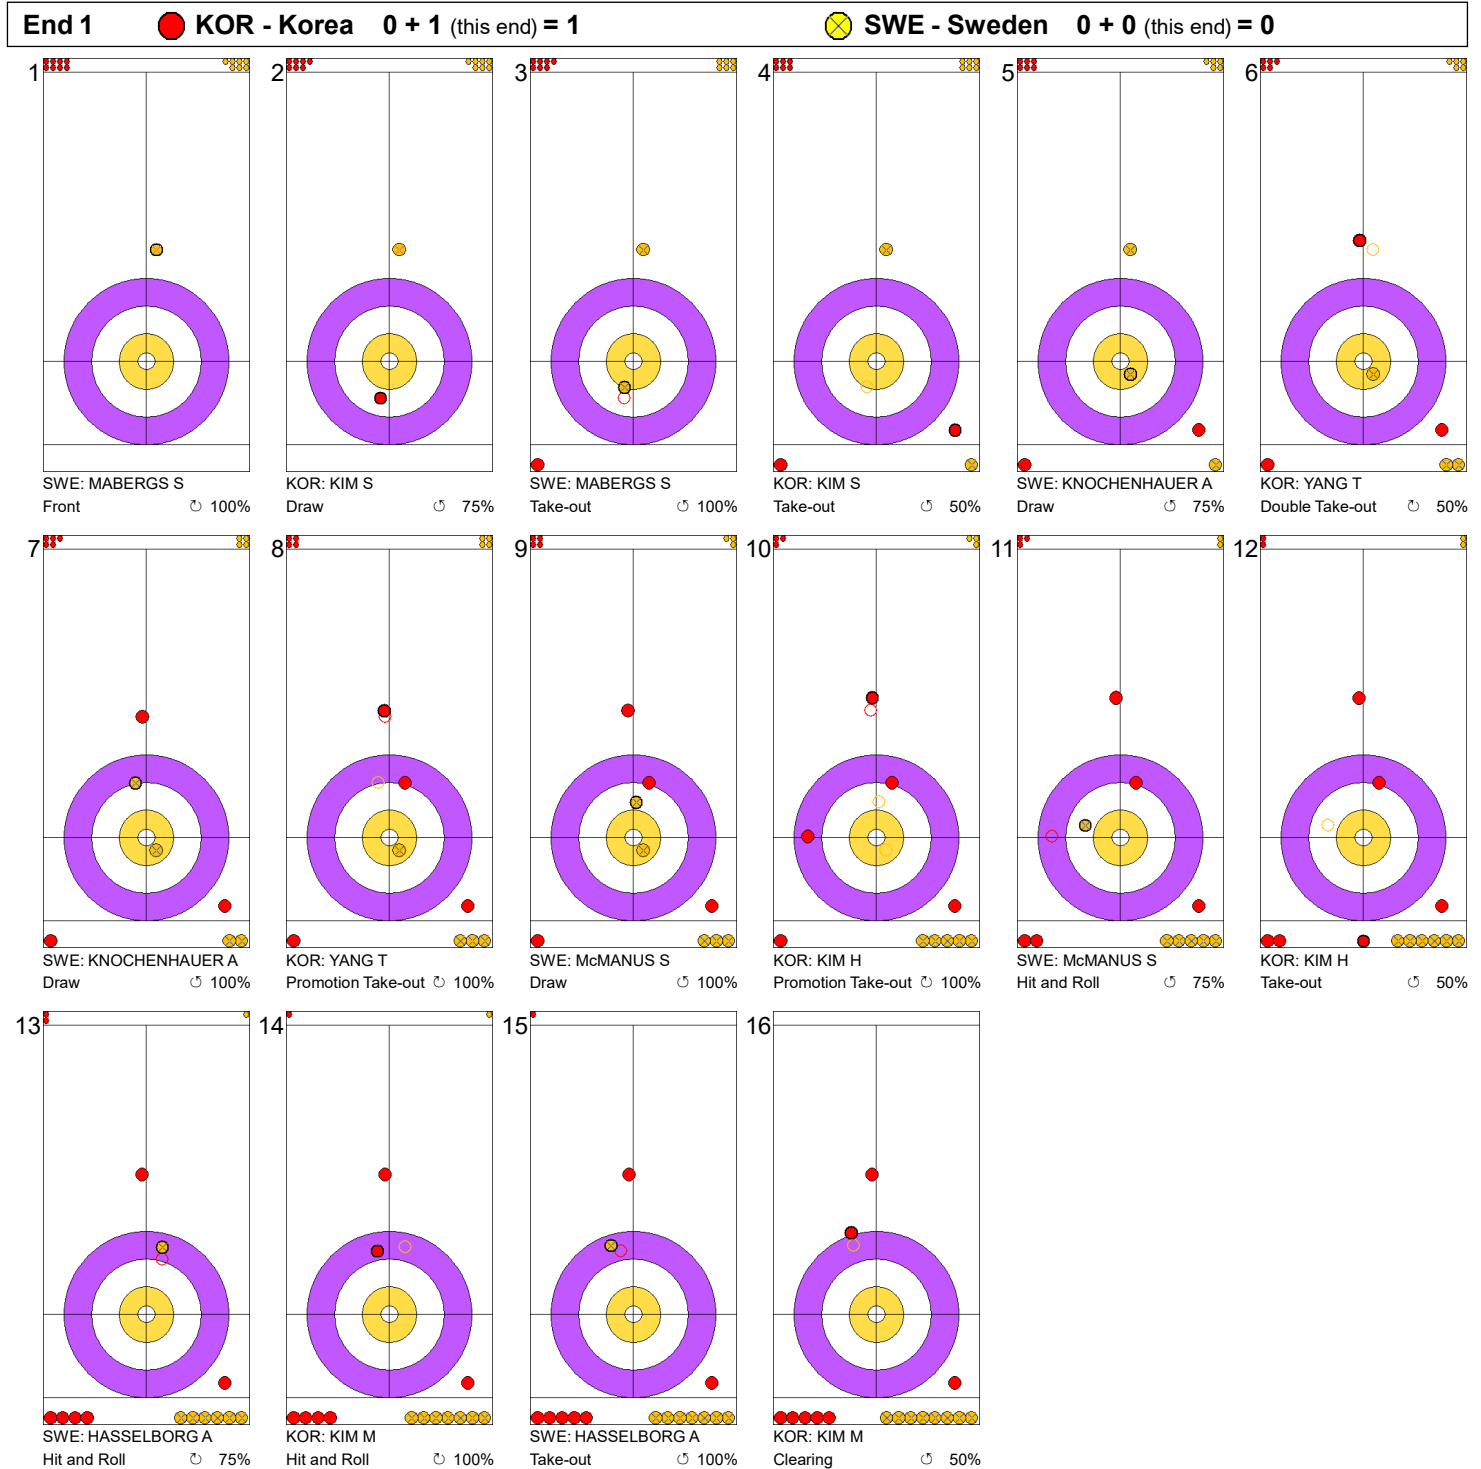

Game - Shot by Shot

Legend:
 ⌚ Clockwise ⌚ Counter-clockwise - Not considered

Game - Shot by Shot

Legend:
 ⌚ Clockwise ⌚ Counter-clockwise - Not considered

Game - Shot by Shot

Legend:
 Clockwise
  Counter-clockwise
 - Not considered

Game - Shot by Shot

Legend:
 ↻ Clockwise ↺ Counter-clockwise - Not considered

Game - Shot by Shot

Legend:
 Clockwise
  Counter-clockwise
 - Not considered

Game - Shot by Shot

Legend:

↻ Clockwise

↺ Counter-clockwise

- Not considered

Game - Shot by Shot

Legend:
 Clockwise  Counter-clockwise - Not considered

Game - Shot by Shot

Legend:
 ↻ Clockwise ↺ Counter-clockwise - Not considered