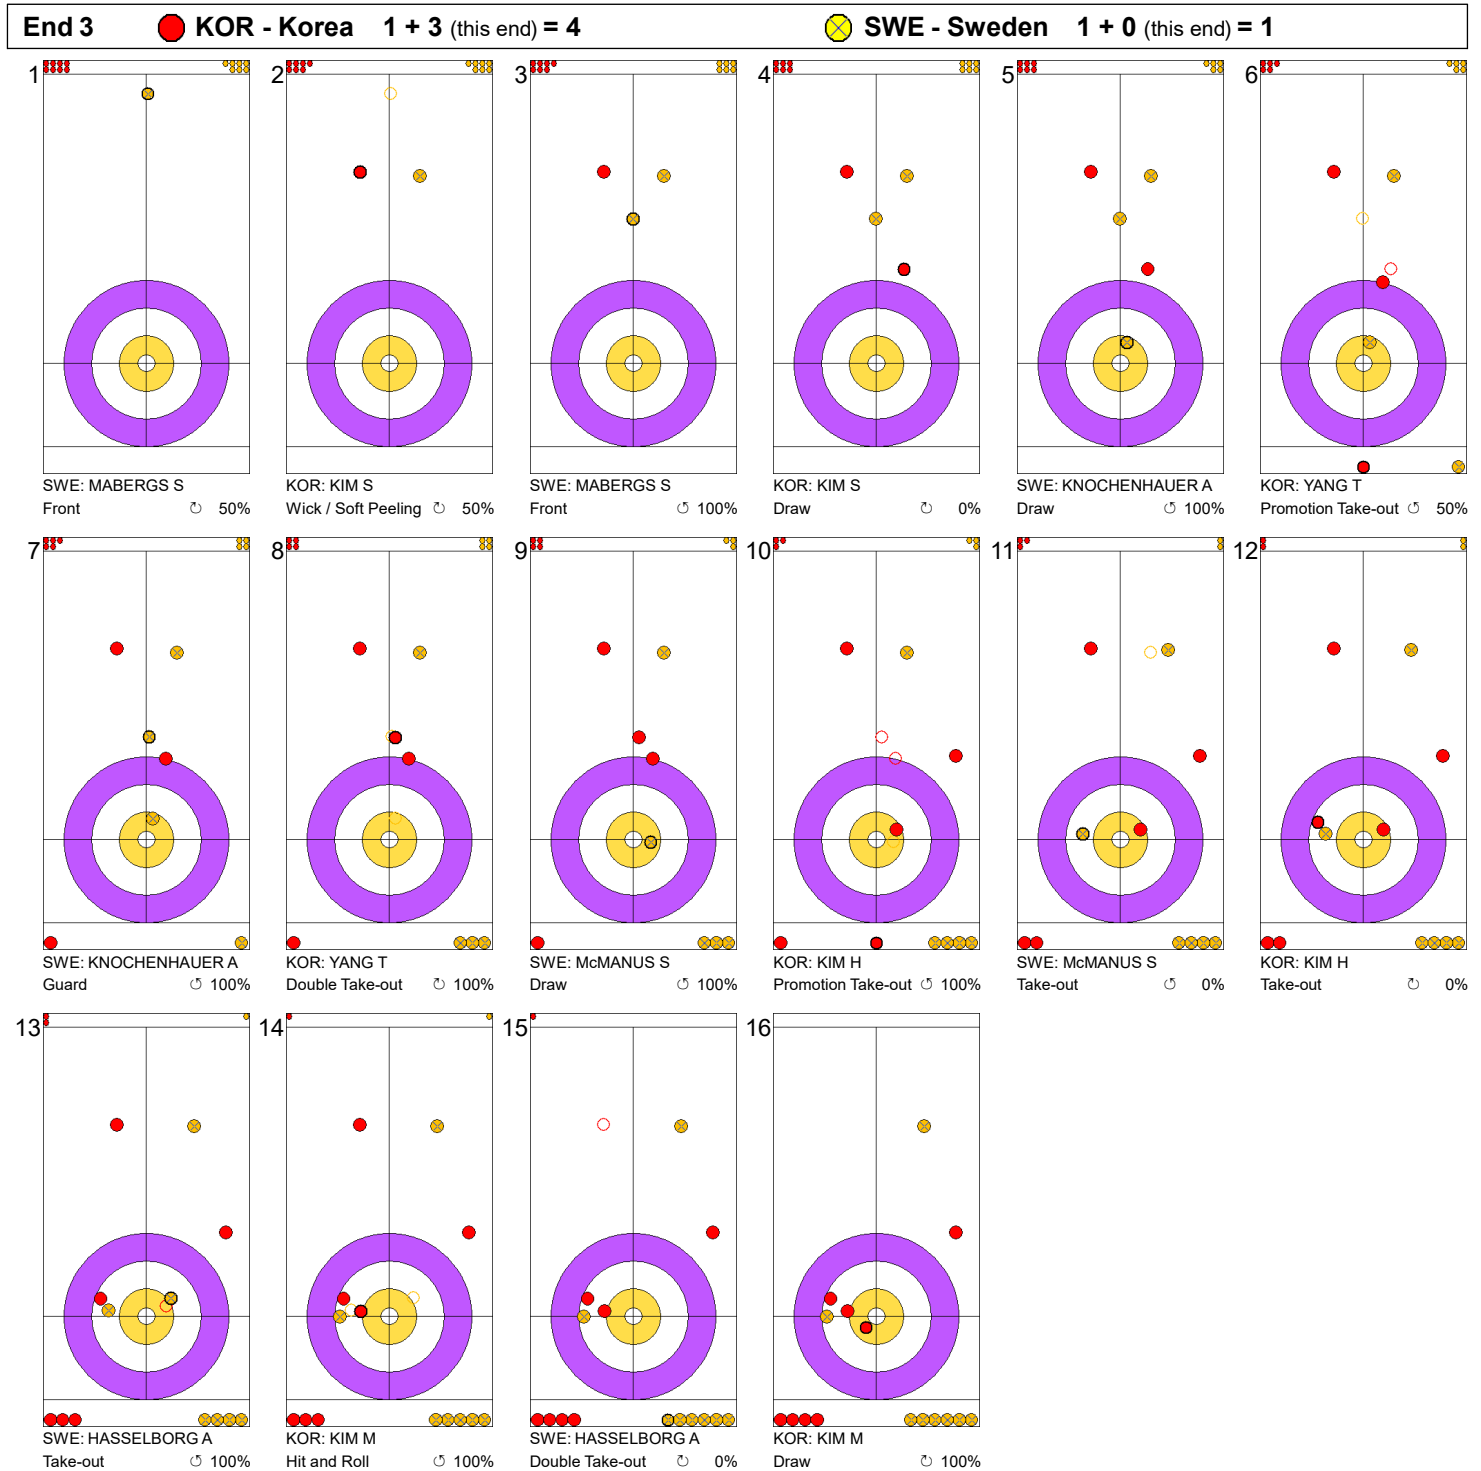

Game - Shot by Shot

Legend:
 ⌚ Clockwise ⌚ Counter-clockwise - Not considered

Game - Shot by Shot

Legend:
 ⌚ Clockwise ⌚ Counter-clockwise - Not considered

Game - Shot by Shot

Legend:
 Clockwise
  Counter-clockwise
 - Not considered

Game - Shot by Shot

Legend:
 ↻ Clockwise ↺ Counter-clockwise - Not considered

Game - Shot by Shot

Legend:
 Clockwise
  Counter-clockwise
 - Not considered

Game - Shot by Shot

Legend:

↻ Clockwise

↺ Counter-clockwise

- Not considered

Game - Shot by Shot

Legend:
 Clockwise  Counter-clockwise - Not considered

Game - Shot by Shot

Legend:
 ↻ Clockwise ↺ Counter-clockwise - Not considered