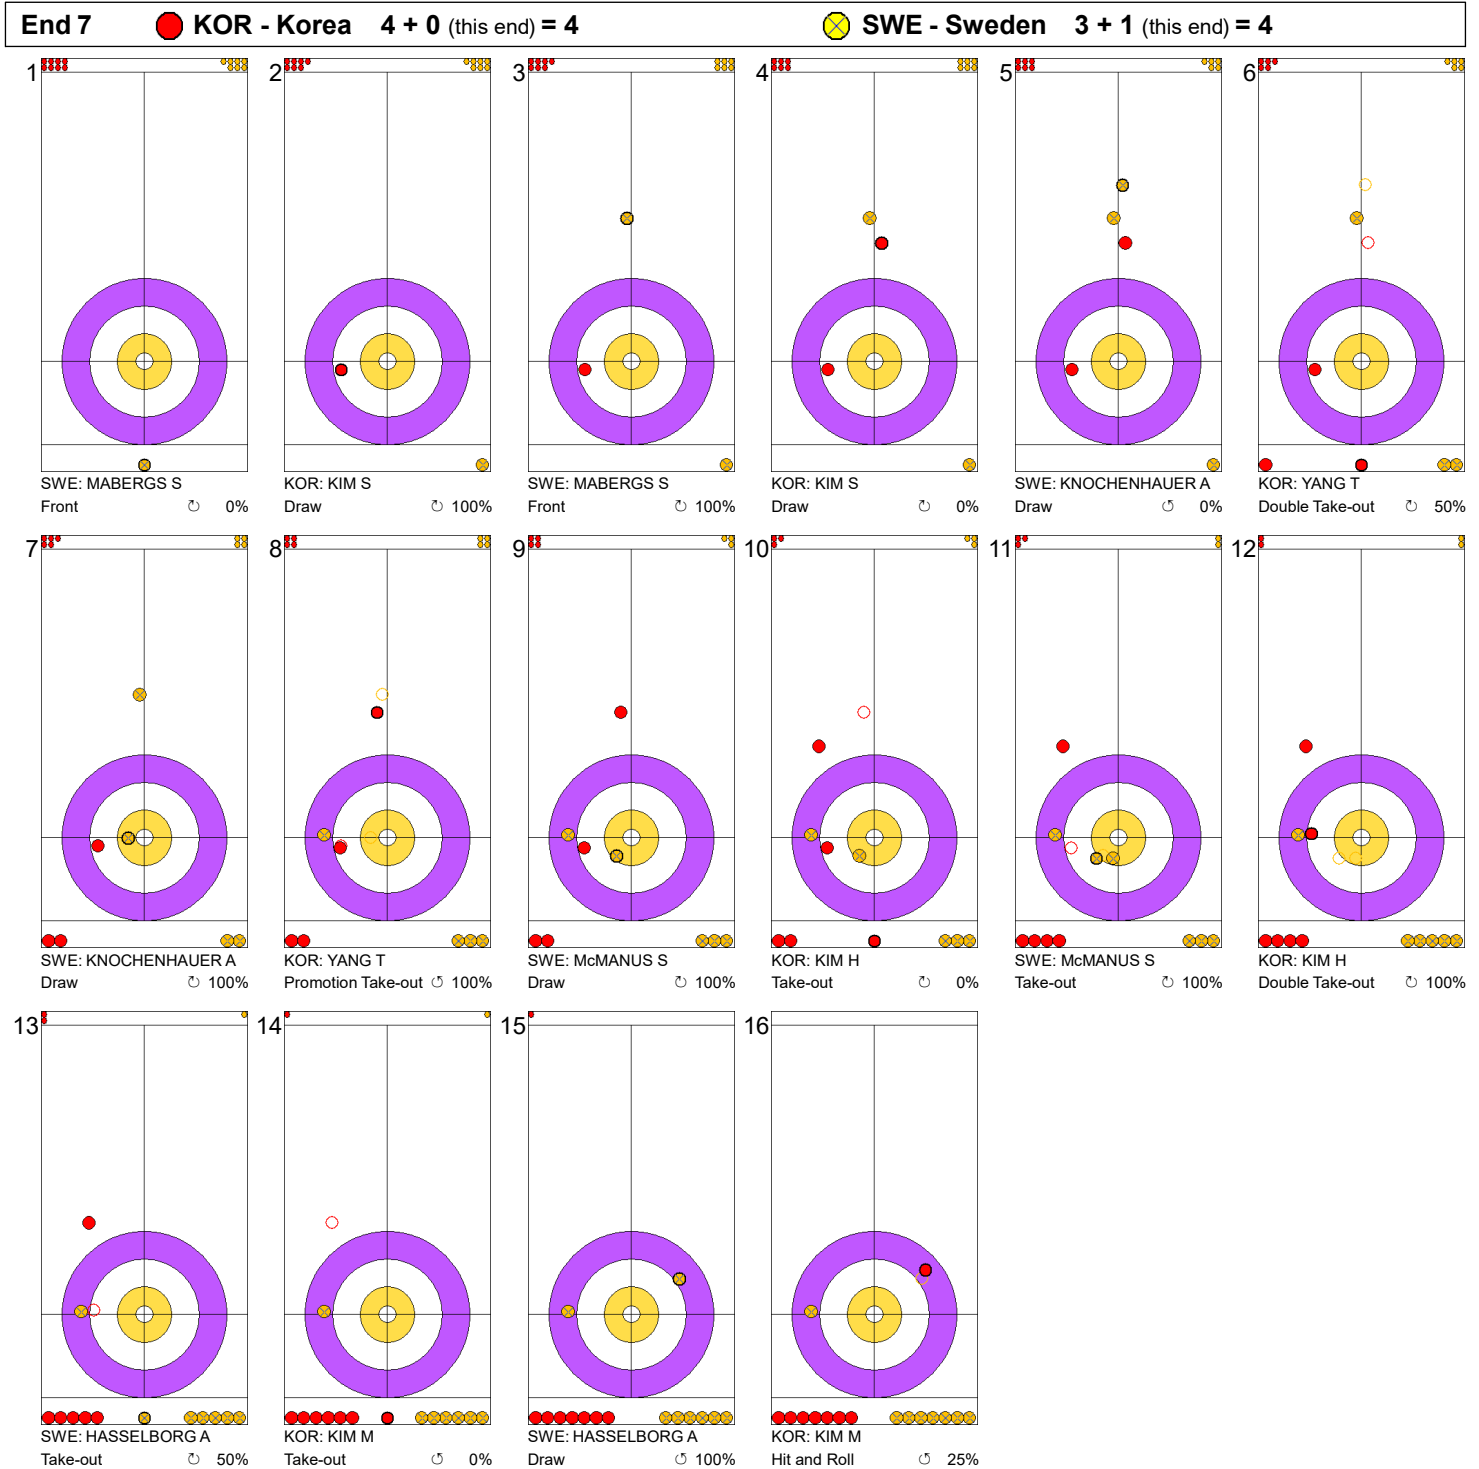

Game - Shot by Shot

Legend:
 ⌚ Clockwise ⌚ Counter-clockwise - Not considered

Game - Shot by Shot

Legend:
 ⌚ Clockwise ⌚ Counter-clockwise - Not considered

Game - Shot by Shot

Legend:
 Clockwise
  Counter-clockwise
 - Not considered

Game - Shot by Shot

Legend:
 ↻ Clockwise ↺ Counter-clockwise - Not considered

Game - Shot by Shot

Legend:
 Clockwise
  Counter-clockwise
 - Not considered

Game - Shot by Shot

Legend:

↻ Clockwise

↺ Counter-clockwise

- Not considered

Game - Shot by Shot

Legend:
 Clockwise  Counter-clockwise - Not considered

Game - Shot by Shot

Legend:
 ↻ Clockwise ↺ Counter-clockwise - Not considered