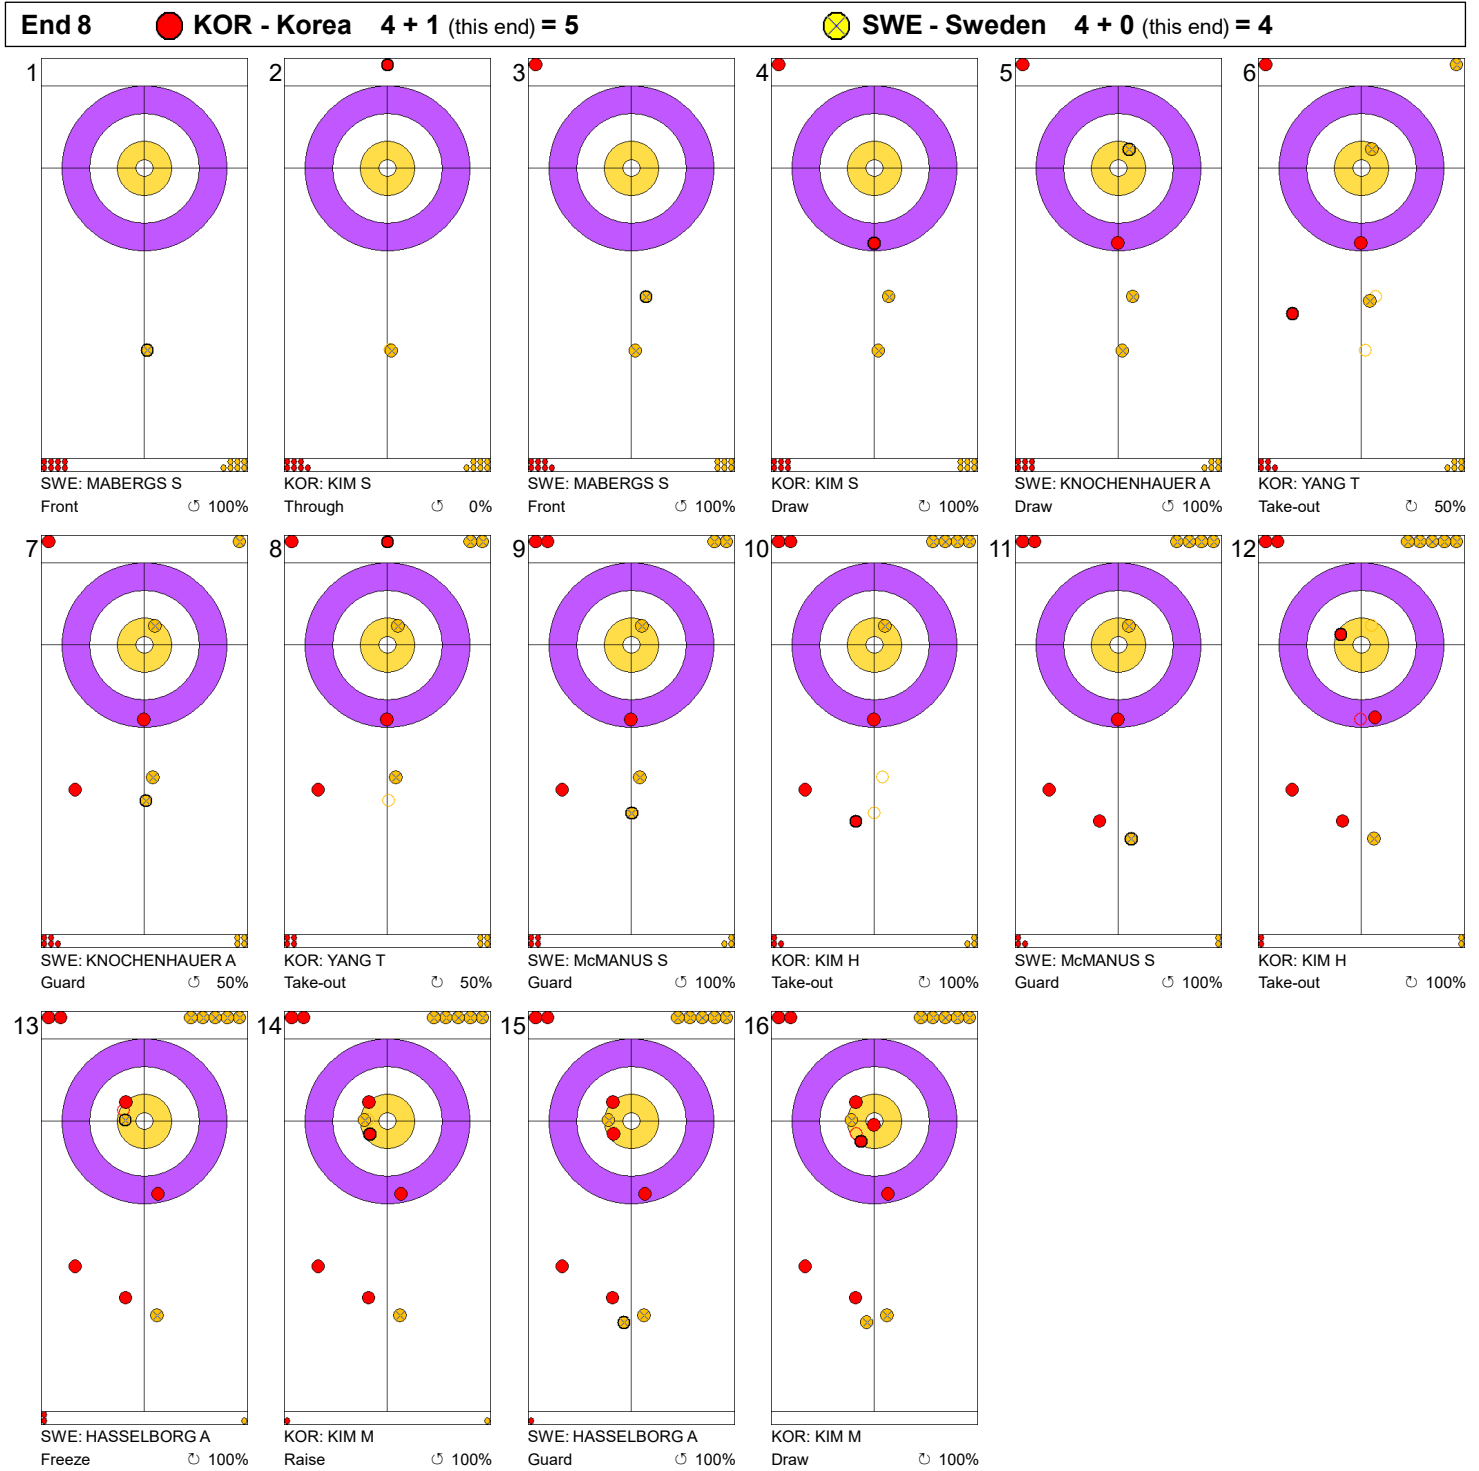

Game - Shot by Shot

Legend:
 ⌚ Clockwise ⌚ Counter-clockwise - Not considered

Game - Shot by Shot

Legend:
 ⌚ Clockwise ⌚ Counter-clockwise - Not considered

Game - Shot by Shot

Legend:
 Clockwise
  Counter-clockwise
 - Not considered

Game - Shot by Shot

Legend:
 ↻ Clockwise ↺ Counter-clockwise - Not considered

Game - Shot by Shot

Legend:
 Clockwise
  Counter-clockwise
 - Not considered

Game - Shot by Shot

Legend:

↻ Clockwise

↺ Counter-clockwise

- Not considered

Game - Shot by Shot

Legend:
 Clockwise  Counter-clockwise - Not considered

Game - Shot by Shot

Legend:
 ↻ Clockwise ↺ Counter-clockwise - Not considered