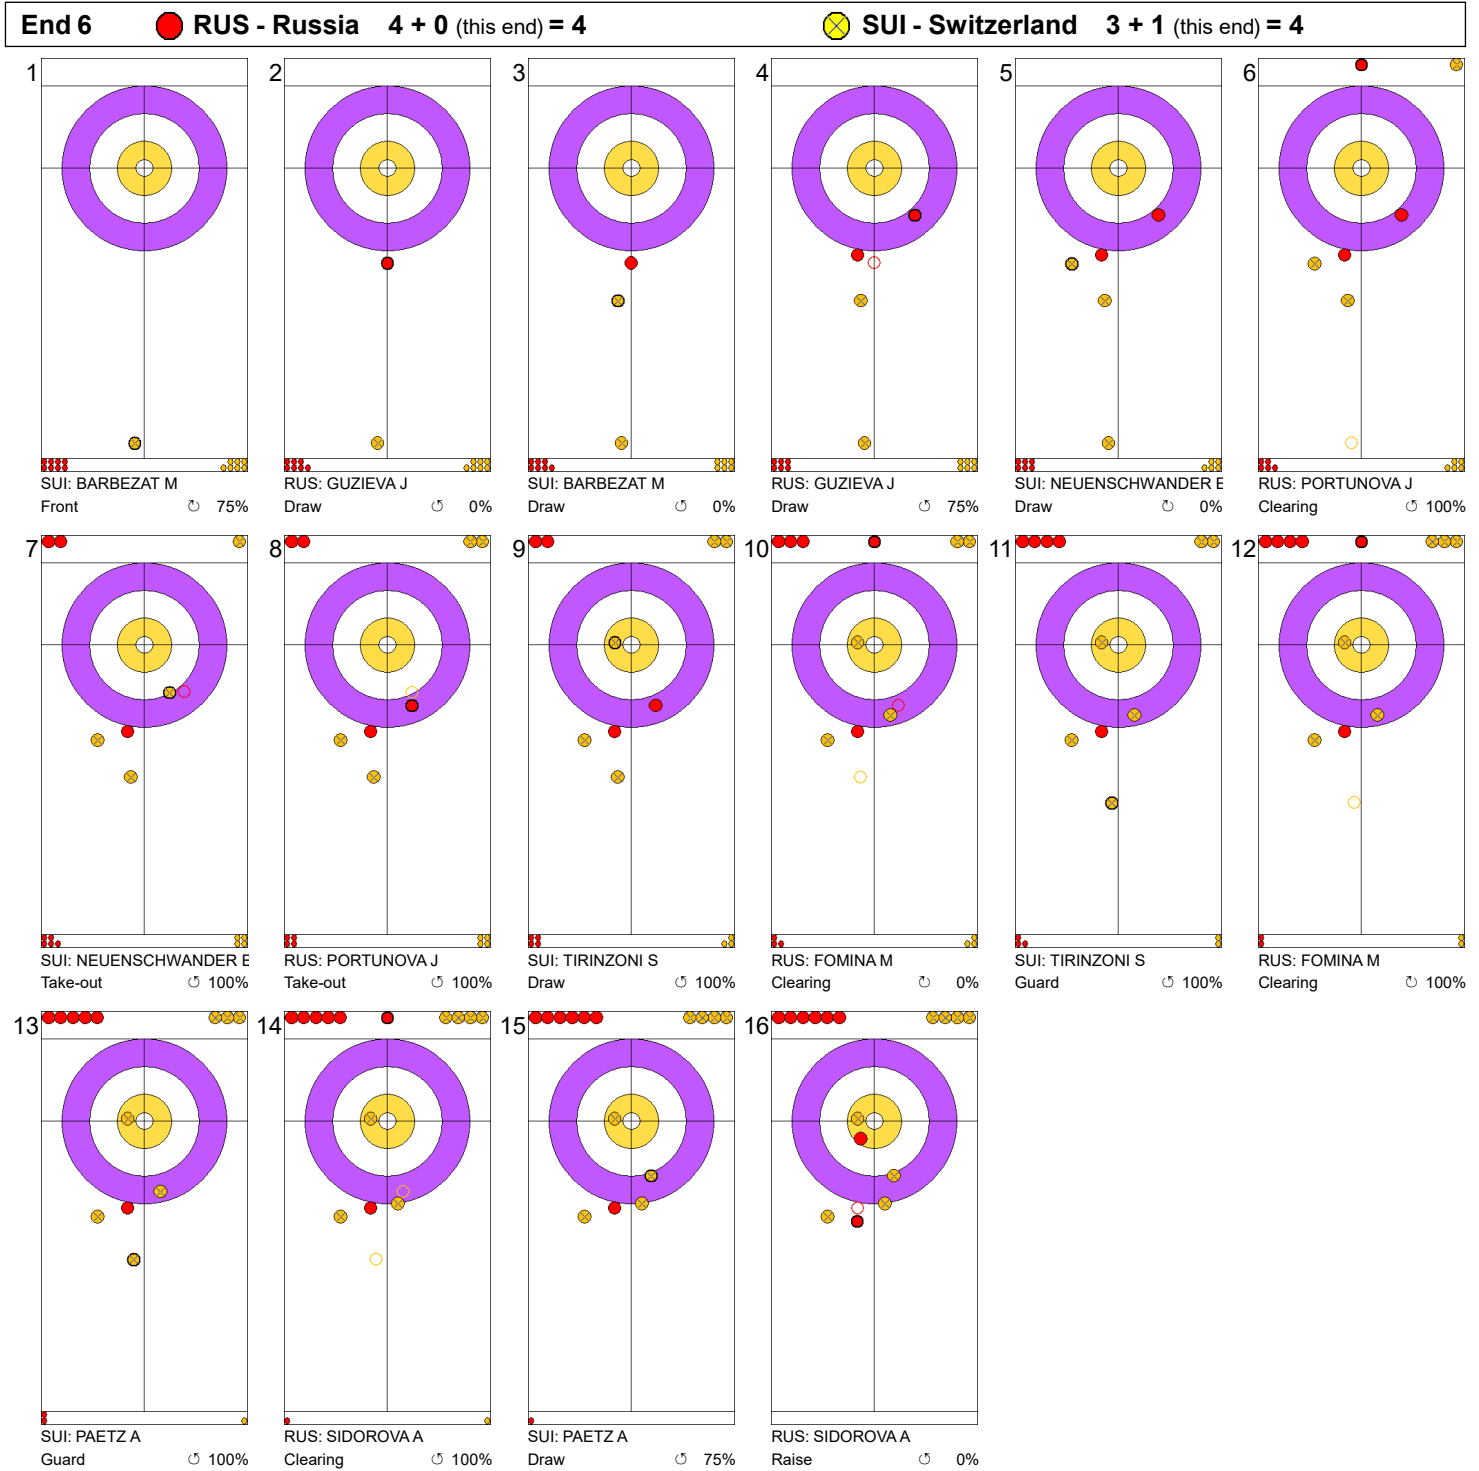

Game - Shot by Shot

Legend:
 Clockwise
  Counter-clockwise
 - Not considered

Game - Shot by Shot

Legend:
 Clockwise
  Counter-clockwise
 - Not considered

Game - Shot by Shot

Legend:
 Clockwise
  Counter-clockwise
 - Not considered

Game - Shot by Shot

Legend:
 Clockwise
  Counter-clockwise
 - Not considered