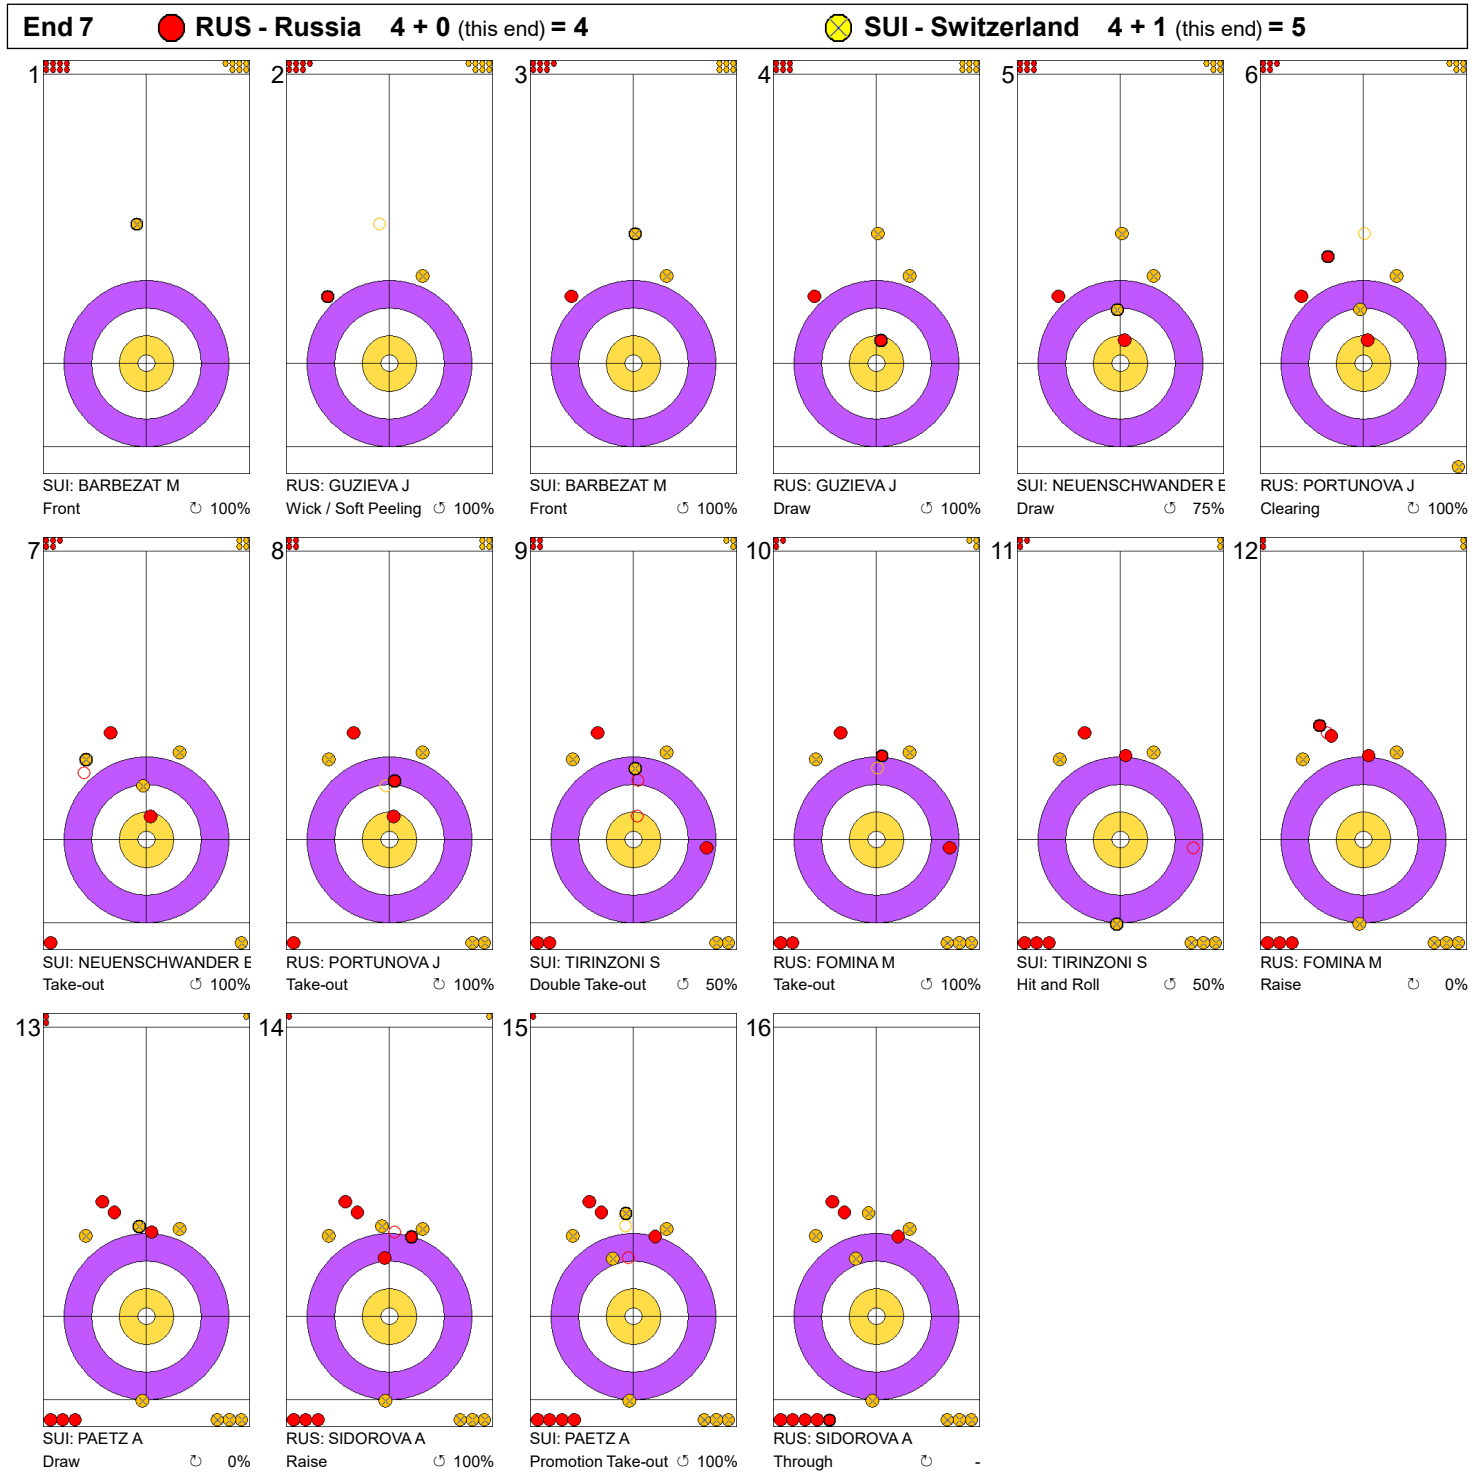

Game - Shot by Shot

Legend:
 Clockwise
  Counter-clockwise
 - Not considered

Game - Shot by Shot

Legend:
 Clockwise
  Counter-clockwise
 - Not considered

Game - Shot by Shot

Legend:
 Clockwise
  Counter-clockwise
 - Not considered

Game - Shot by Shot

Legend:
 Clockwise
  Counter-clockwise
 - Not considered