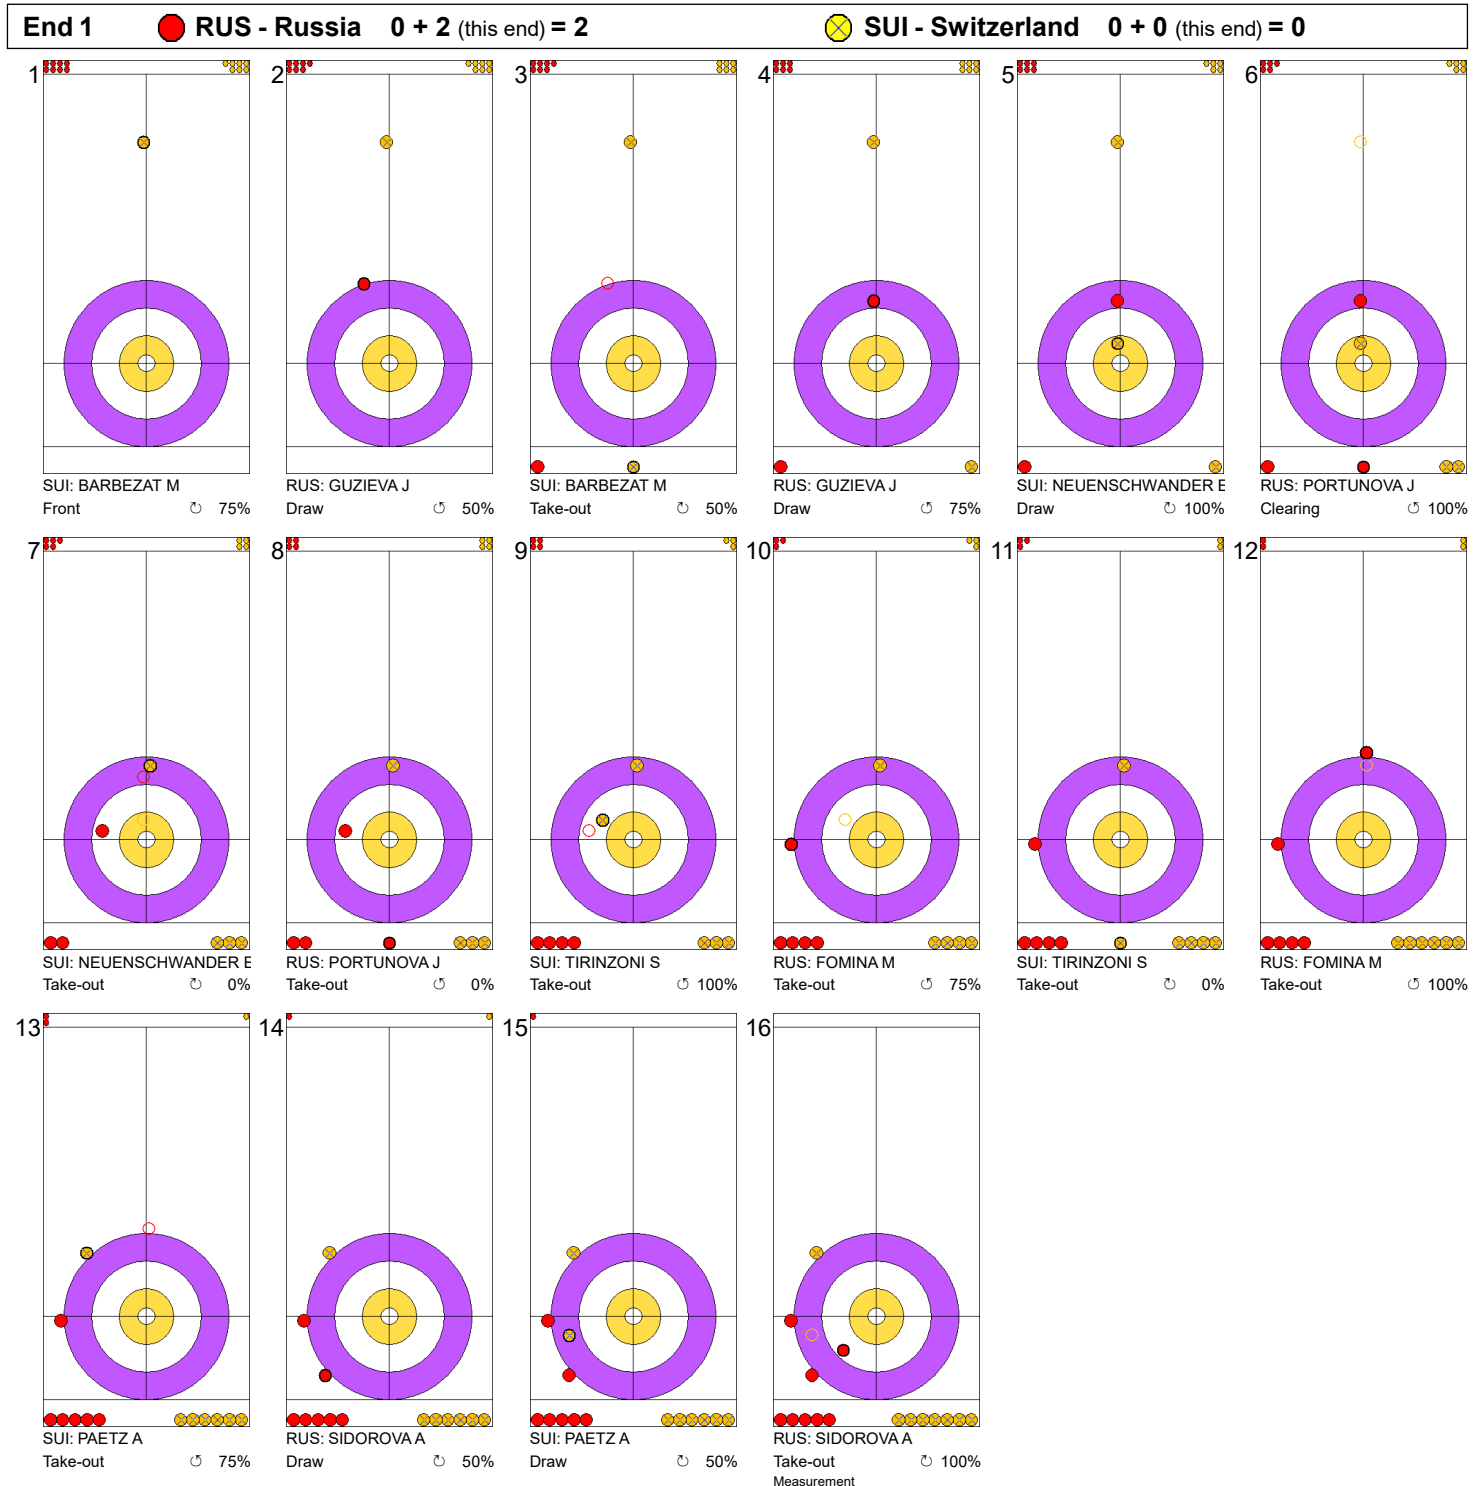

Game - Shot by Shot

Legend:
 Clockwise
  Counter-clockwise
 - Not considered

Game - Shot by Shot

Legend:
 Clockwise
  Counter-clockwise
 - Not considered

Game - Shot by Shot

Legend:
 Clockwise
  Counter-clockwise
 - Not considered

Game - Shot by Shot

Legend:
 Clockwise
  Counter-clockwise
 - Not considered