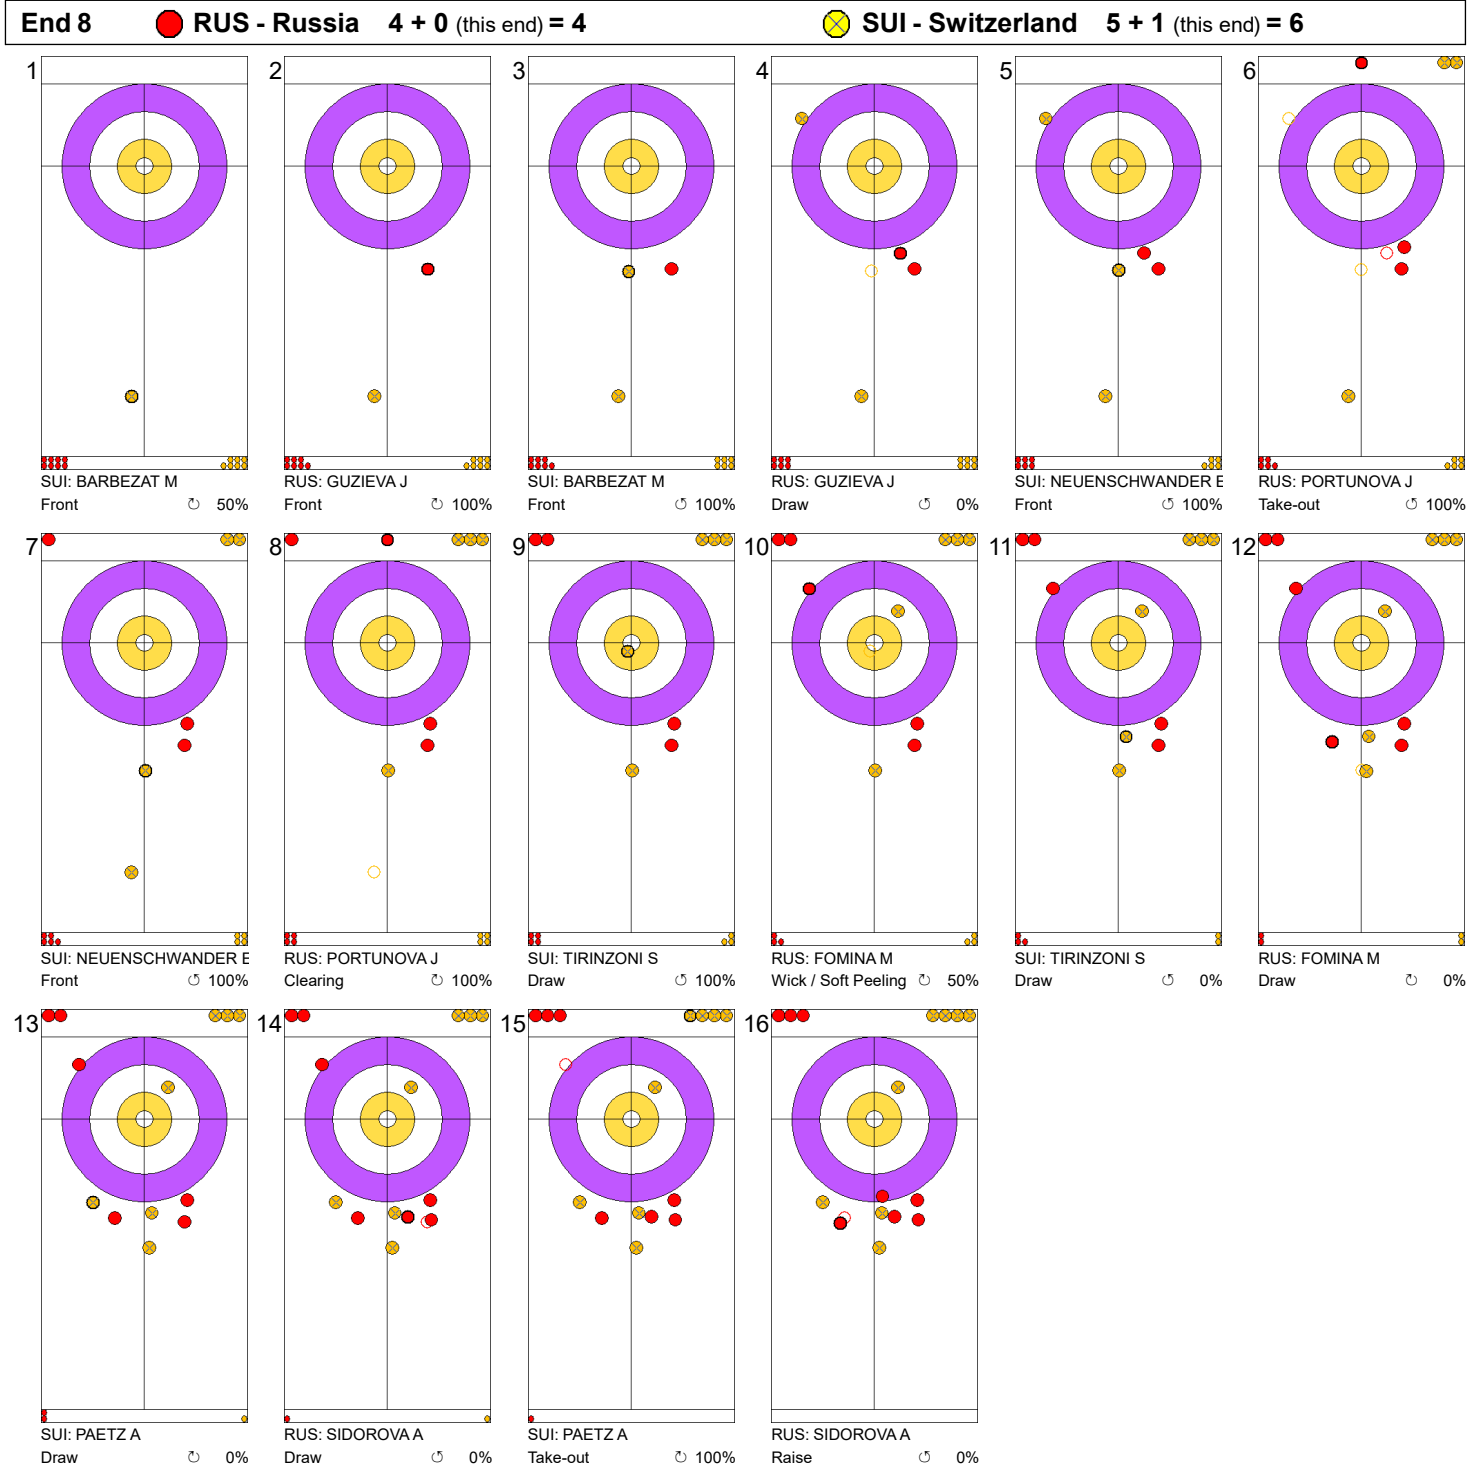

Game - Shot by Shot

Legend:
 Clockwise
  Counter-clockwise
 - Not considered

Game - Shot by Shot

Legend:
 Clockwise
  Counter-clockwise
 - Not considered

Game - Shot by Shot

Legend:
 Clockwise
  Counter-clockwise
 - Not considered

Game - Shot by Shot

Legend:
 Clockwise
  Counter-clockwise
 - Not considered