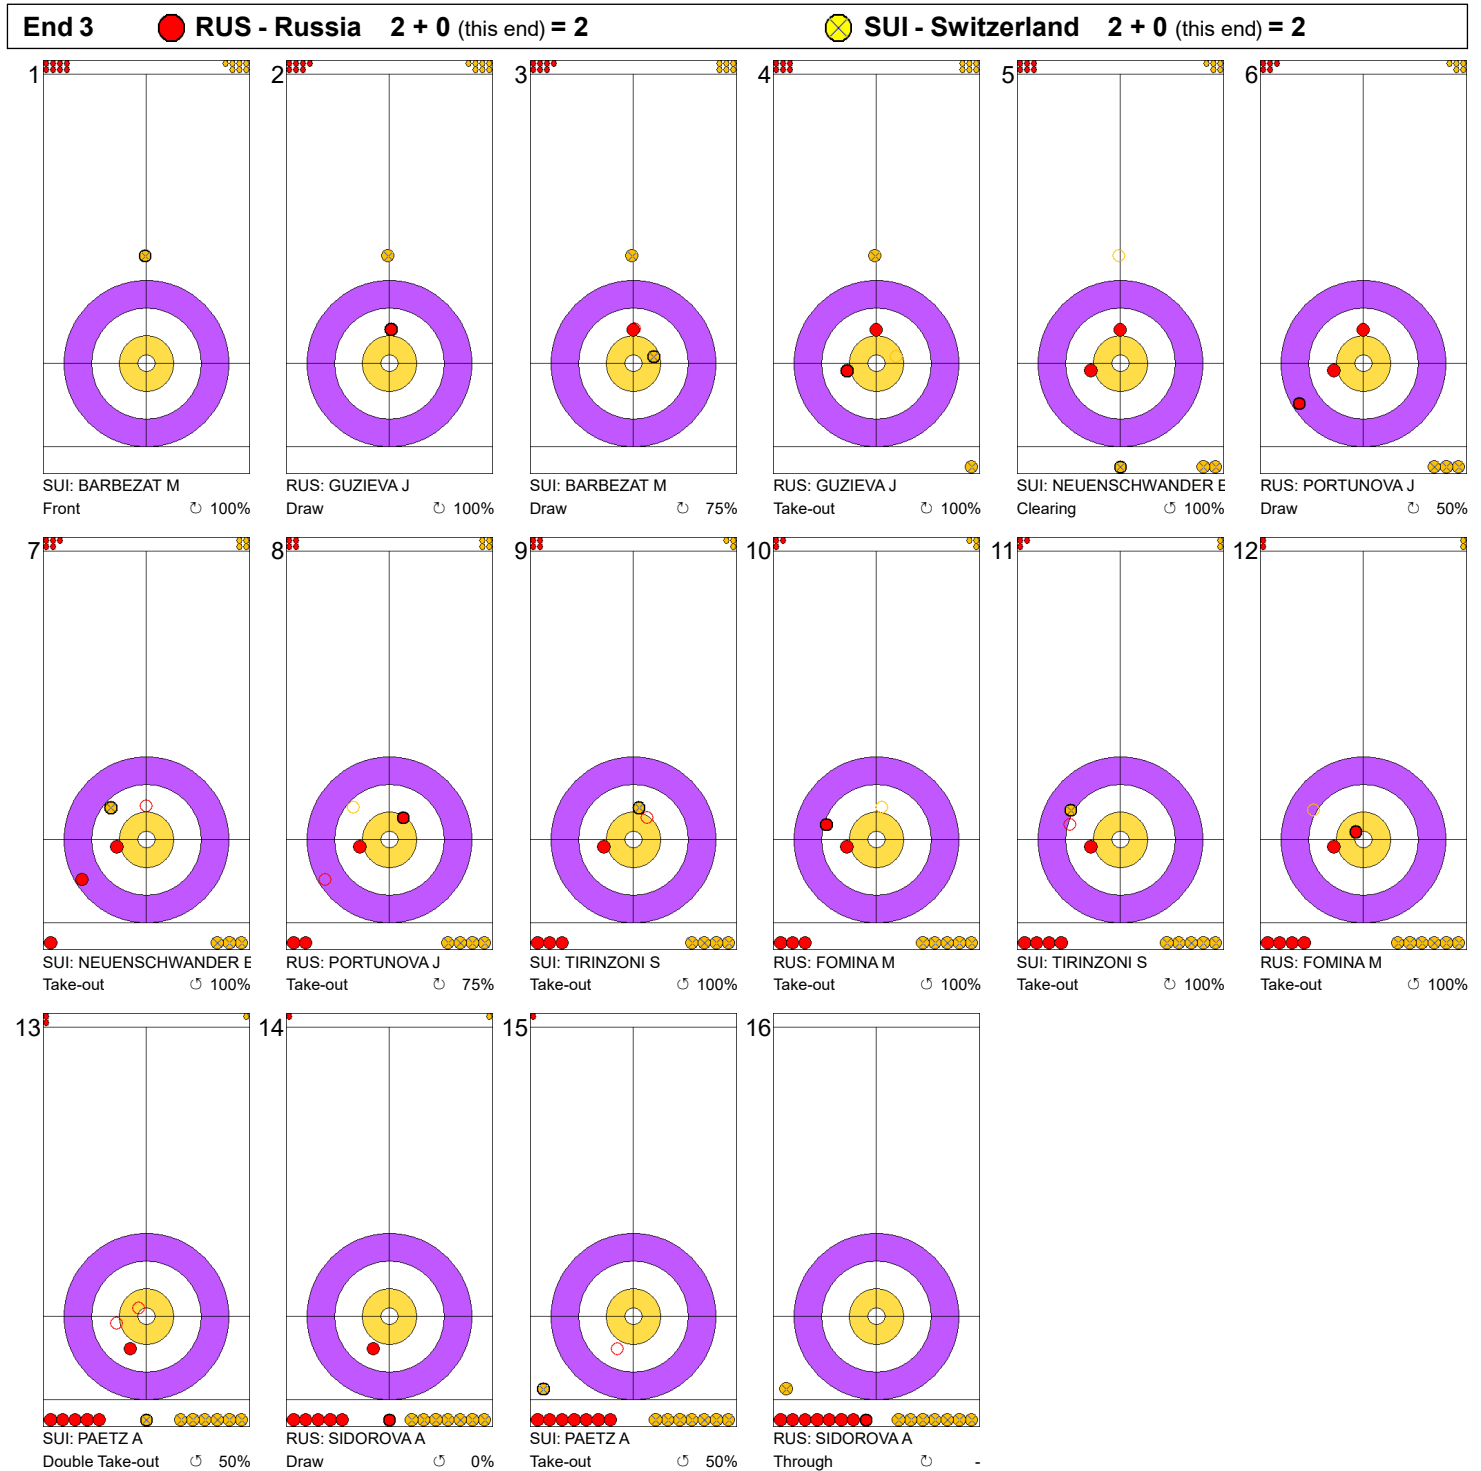

Game - Shot by Shot

Legend:
 Clockwise
  Counter-clockwise
 - Not considered

Game - Shot by Shot

Legend:
 Clockwise
  Counter-clockwise
 - Not considered

Game - Shot by Shot

Legend:
 Clockwise
  Counter-clockwise
 - Not considered

Game - Shot by Shot

Legend:
 Clockwise
  Counter-clockwise
 - Not considered