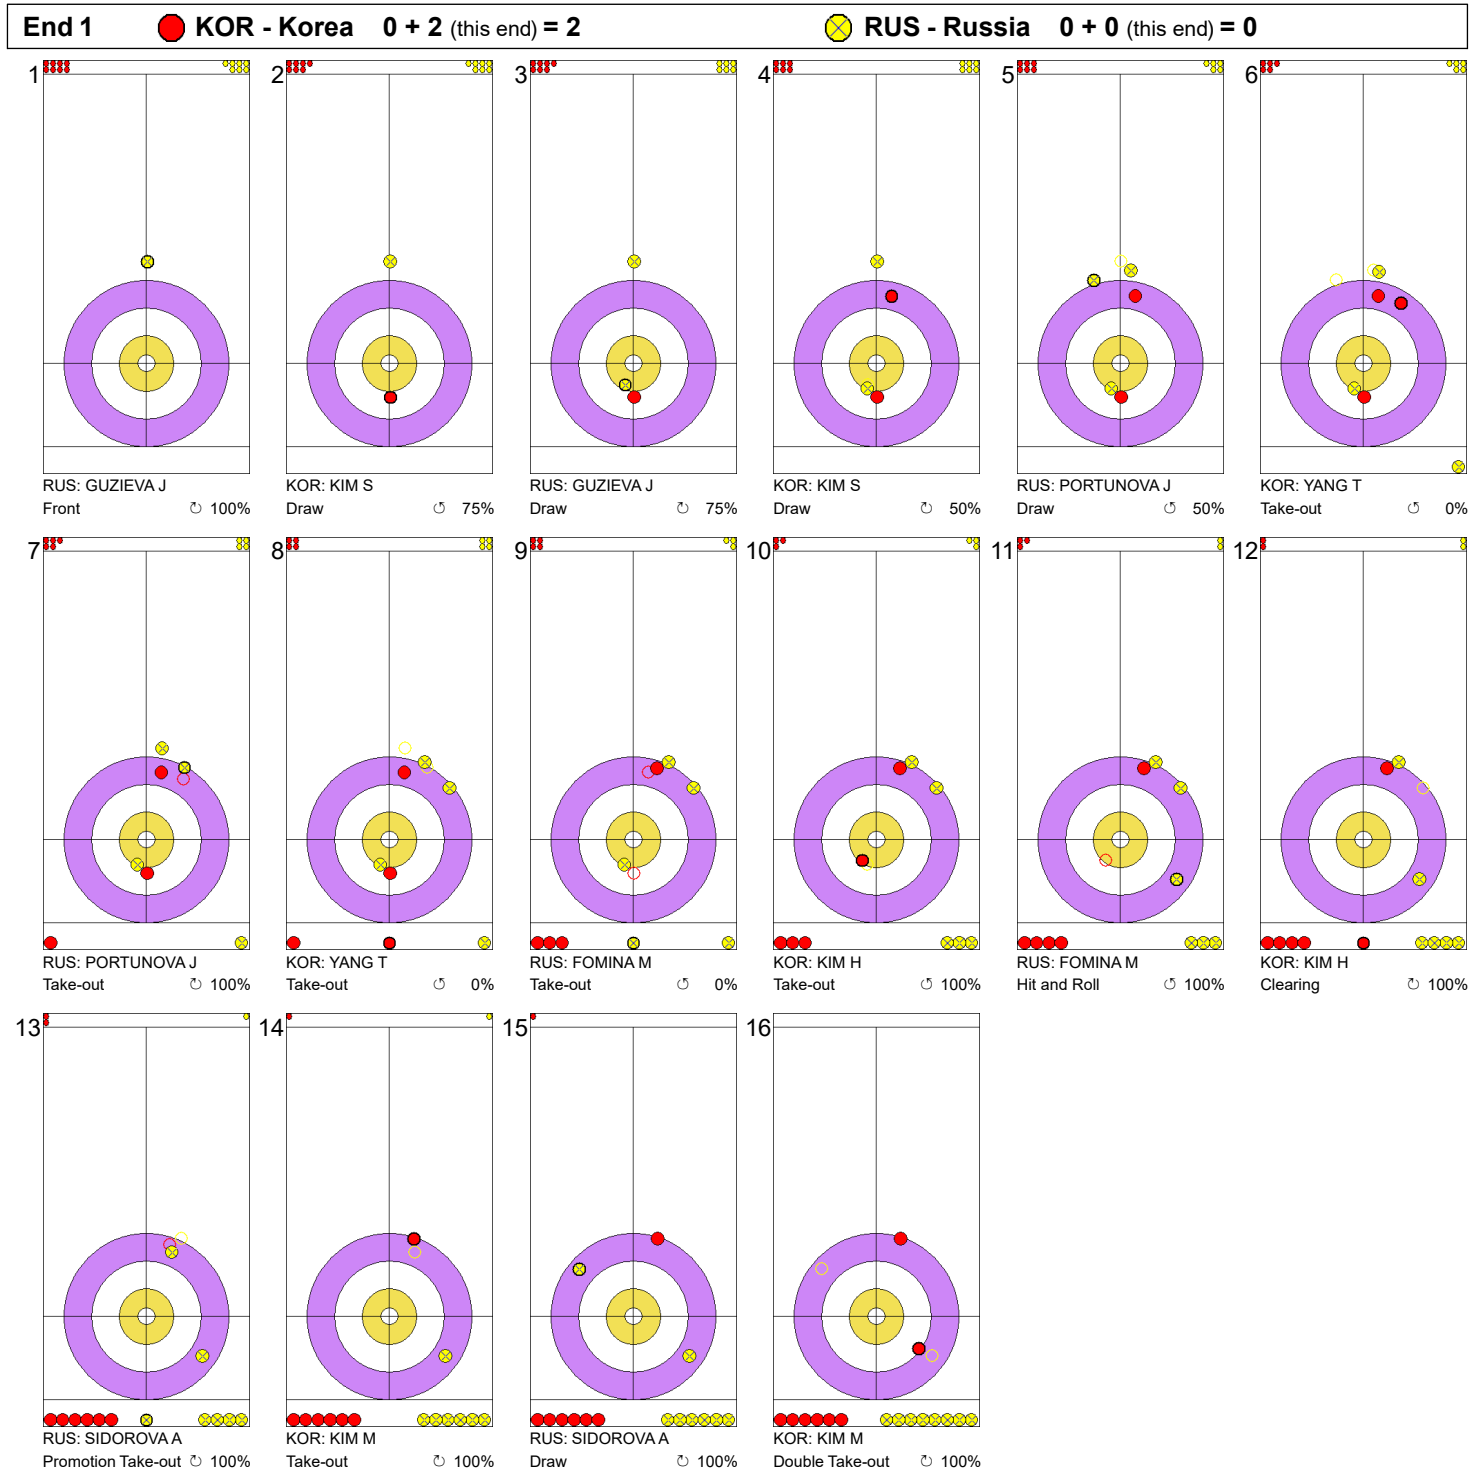

Game - Shot by Shot

Legend:
 Clockwise
  Counter-clockwise
 - Not considered

Game - Shot by Shot

Legend:
 Clockwise
  Counter-clockwise
 - Not considered

Game - Shot by Shot

Legend:
 ⌚ Clockwise ⌚ Counter-clockwise - Not considered

Game - Shot by Shot

Legend:
 ↻ Clockwise ↺ Counter-clockwise - Not considered

Game - Shot by Shot

Legend:
 ⌚ Clockwise ⌛ Counter-clockwise - Not considered

Game - Shot by Shot

Legend:
 ↻ Clockwise ↺ Counter-clockwise - Not considered

Game - Shot by Shot

Legend:
 ⌚ Clockwise ⌚ Counter-clockwise - Not considered

Game - Shot by Shot

Legend:
 ⌚ Clockwise ⌚ Counter-clockwise - Not considered