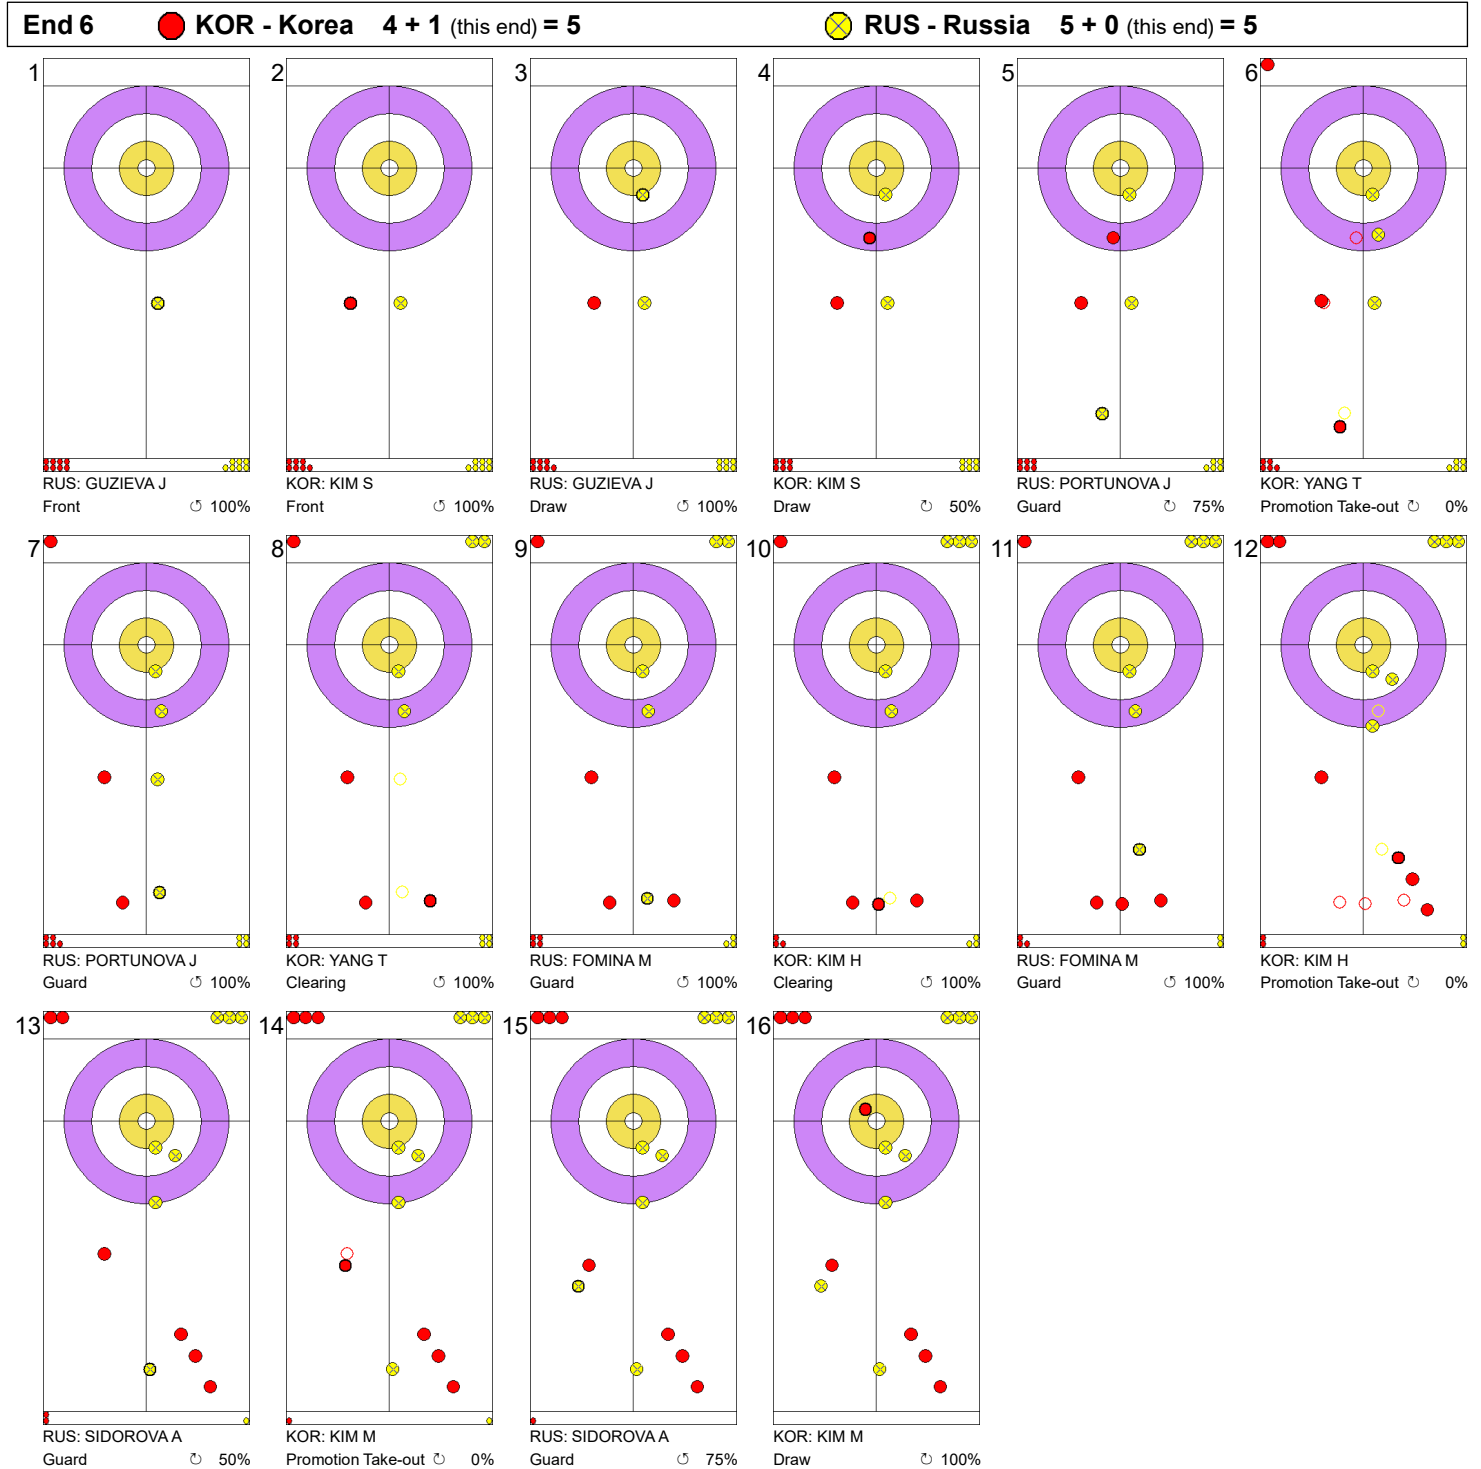

Game - Shot by Shot

Legend:
 Clockwise
  Counter-clockwise
 - Not considered

Game - Shot by Shot

Legend:
 Clockwise
  Counter-clockwise
 - Not considered

Game - Shot by Shot

Legend:
 ⌚ Clockwise ⌚ Counter-clockwise - Not considered

Game - Shot by Shot

Legend:
 ↻ Clockwise ↺ Counter-clockwise - Not considered

Game - Shot by Shot

Legend:
 ⌚ Clockwise ⌛ Counter-clockwise - Not considered

Game - Shot by Shot

Legend:
 ↻ Clockwise ↺ Counter-clockwise - Not considered

Game - Shot by Shot

Legend:
 ⌚ Clockwise ⌚ Counter-clockwise - Not considered

Game - Shot by Shot

Legend:
 ⌚ Clockwise ⌚ Counter-clockwise - Not considered