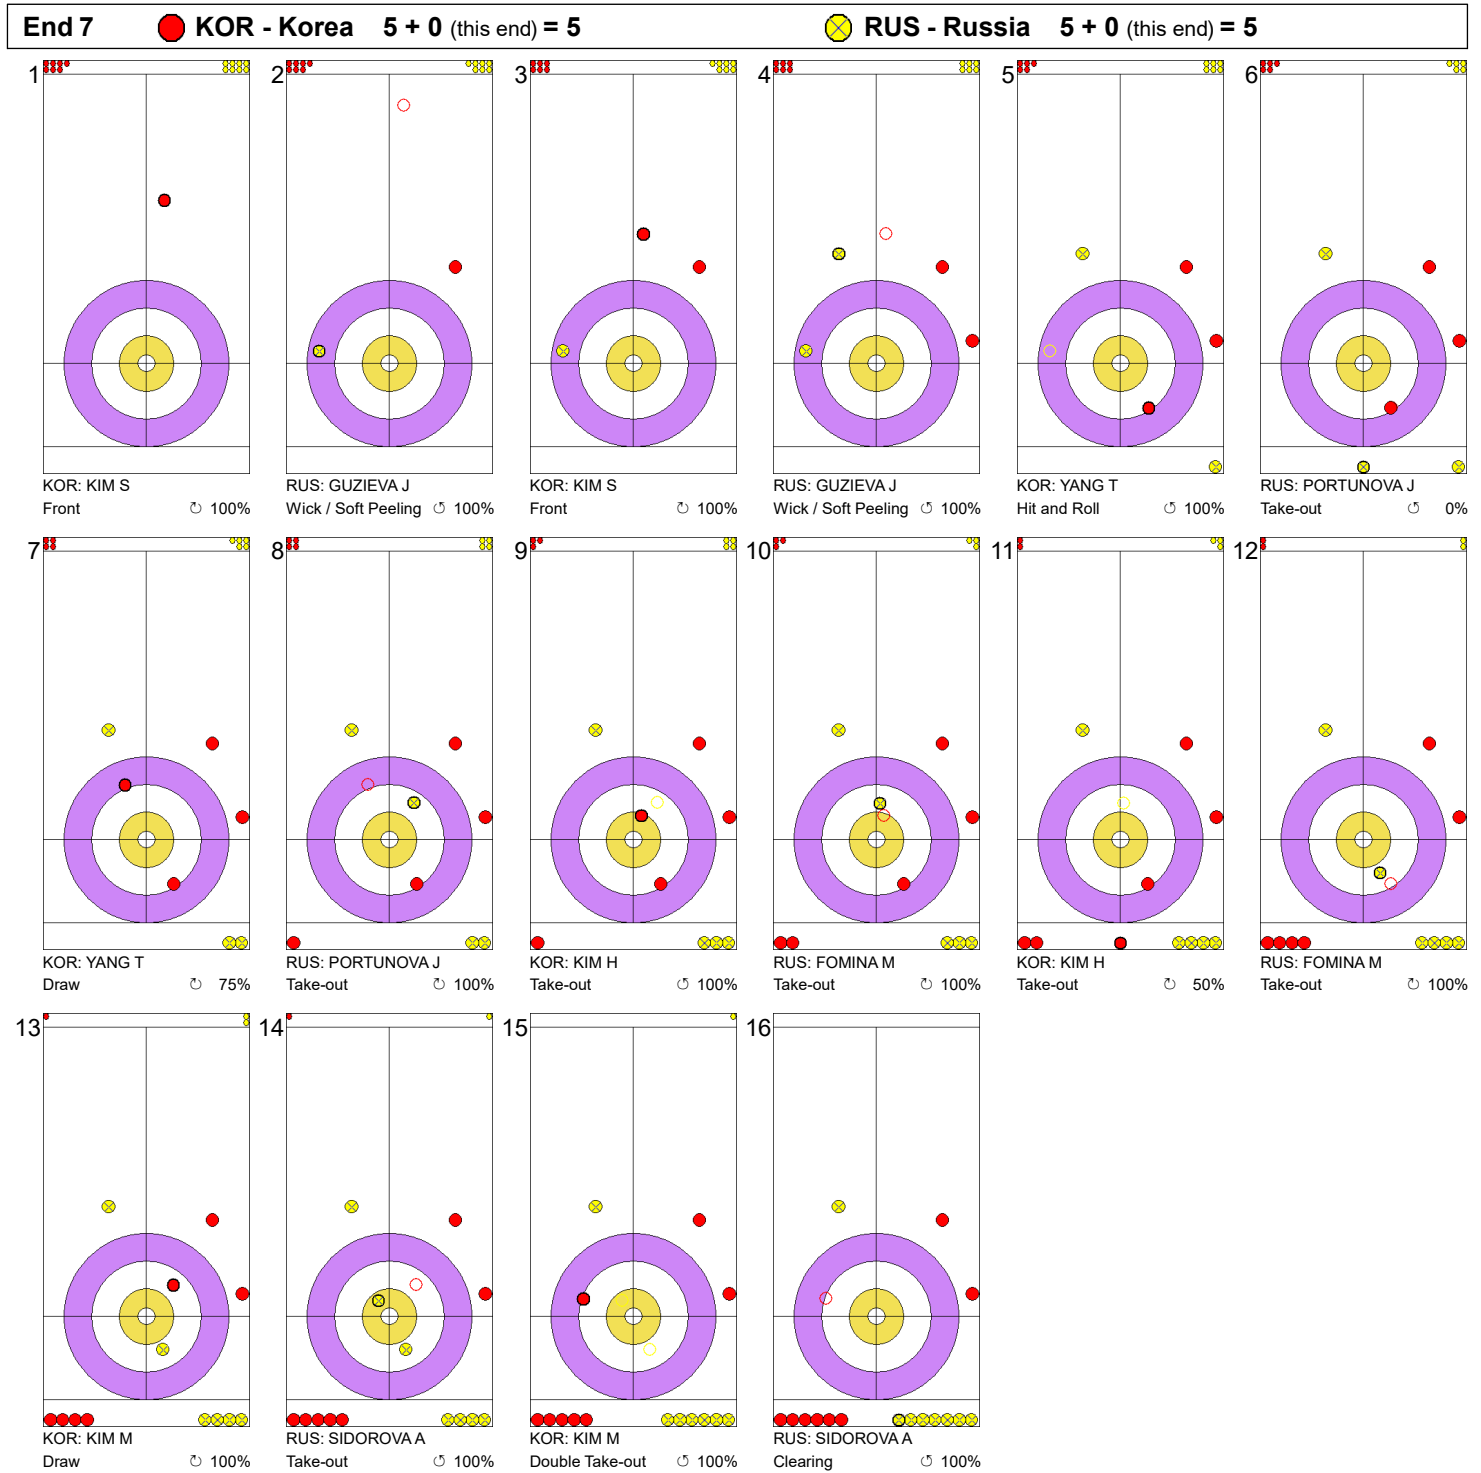

Game - Shot by Shot

Legend:
 Clockwise
  Counter-clockwise
 - Not considered

Game - Shot by Shot

Legend:
 Clockwise
  Counter-clockwise
 - Not considered

Game - Shot by Shot

Legend:
 ⌚ Clockwise ⌚ Counter-clockwise - Not considered

Game - Shot by Shot

Legend:
 ↻ Clockwise ↺ Counter-clockwise - Not considered

Game - Shot by Shot

Legend:
 ⌚ Clockwise ⌛ Counter-clockwise - Not considered

Game - Shot by Shot

Legend:
 ↻ Clockwise ↺ Counter-clockwise - Not considered

Game - Shot by Shot

Legend:
 ⌚ Clockwise ⌚ Counter-clockwise - Not considered

Game - Shot by Shot

Legend:
 ⌚ Clockwise ⌚ Counter-clockwise - Not considered