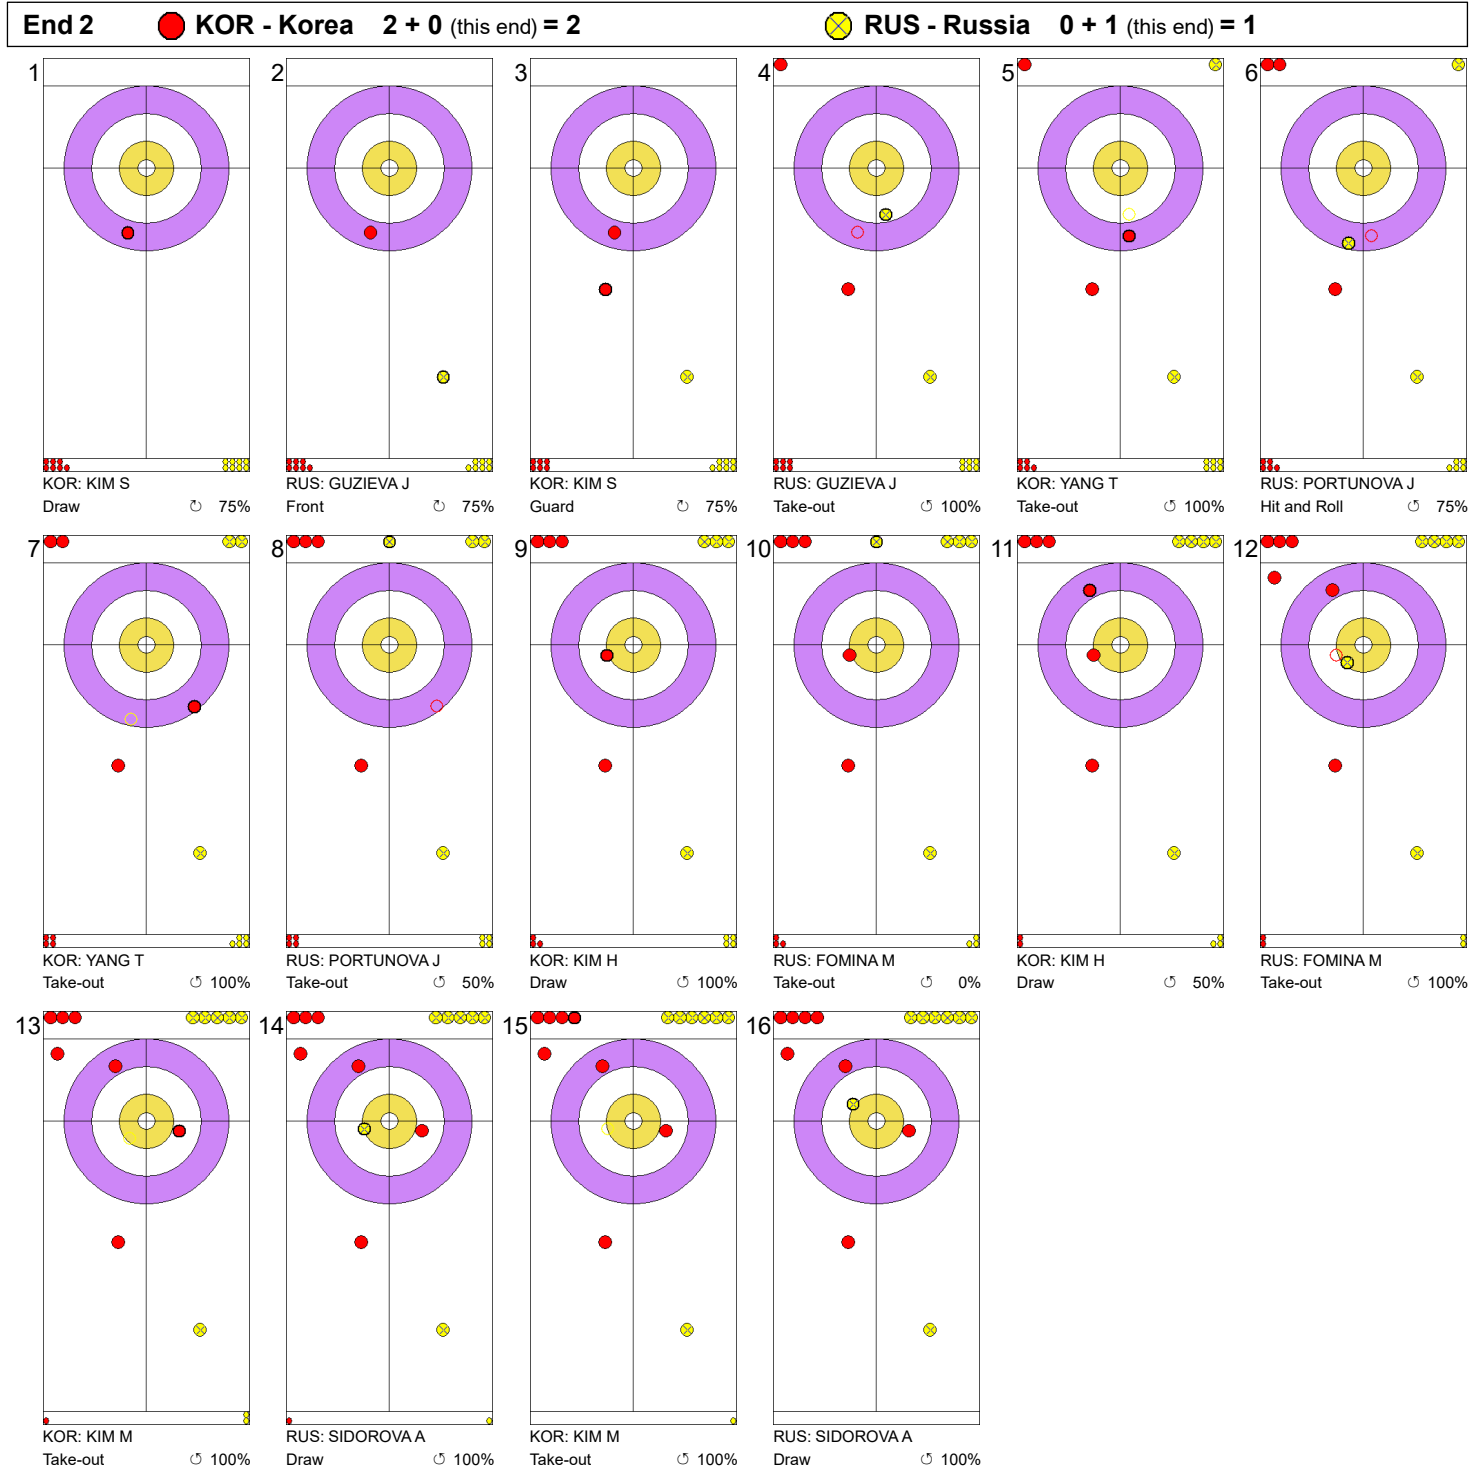

Game - Shot by Shot

Legend:
 Clockwise
  Counter-clockwise
 - Not considered

Game - Shot by Shot

Legend:
 Clockwise
  Counter-clockwise
 - Not considered

Game - Shot by Shot

Legend:
 ⌚ Clockwise ⌚ Counter-clockwise - Not considered

Game - Shot by Shot

Legend:
 ↻ Clockwise ↺ Counter-clockwise - Not considered

Game - Shot by Shot

Legend:
 ⌚ Clockwise ⌛ Counter-clockwise - Not considered

Game - Shot by Shot

Legend:
 ↻ Clockwise ↺ Counter-clockwise - Not considered

Game - Shot by Shot

Legend:
 ⌚ Clockwise ⌚ Counter-clockwise - Not considered

Game - Shot by Shot

Legend:
 ⌚ Clockwise ⌚ Counter-clockwise - Not considered