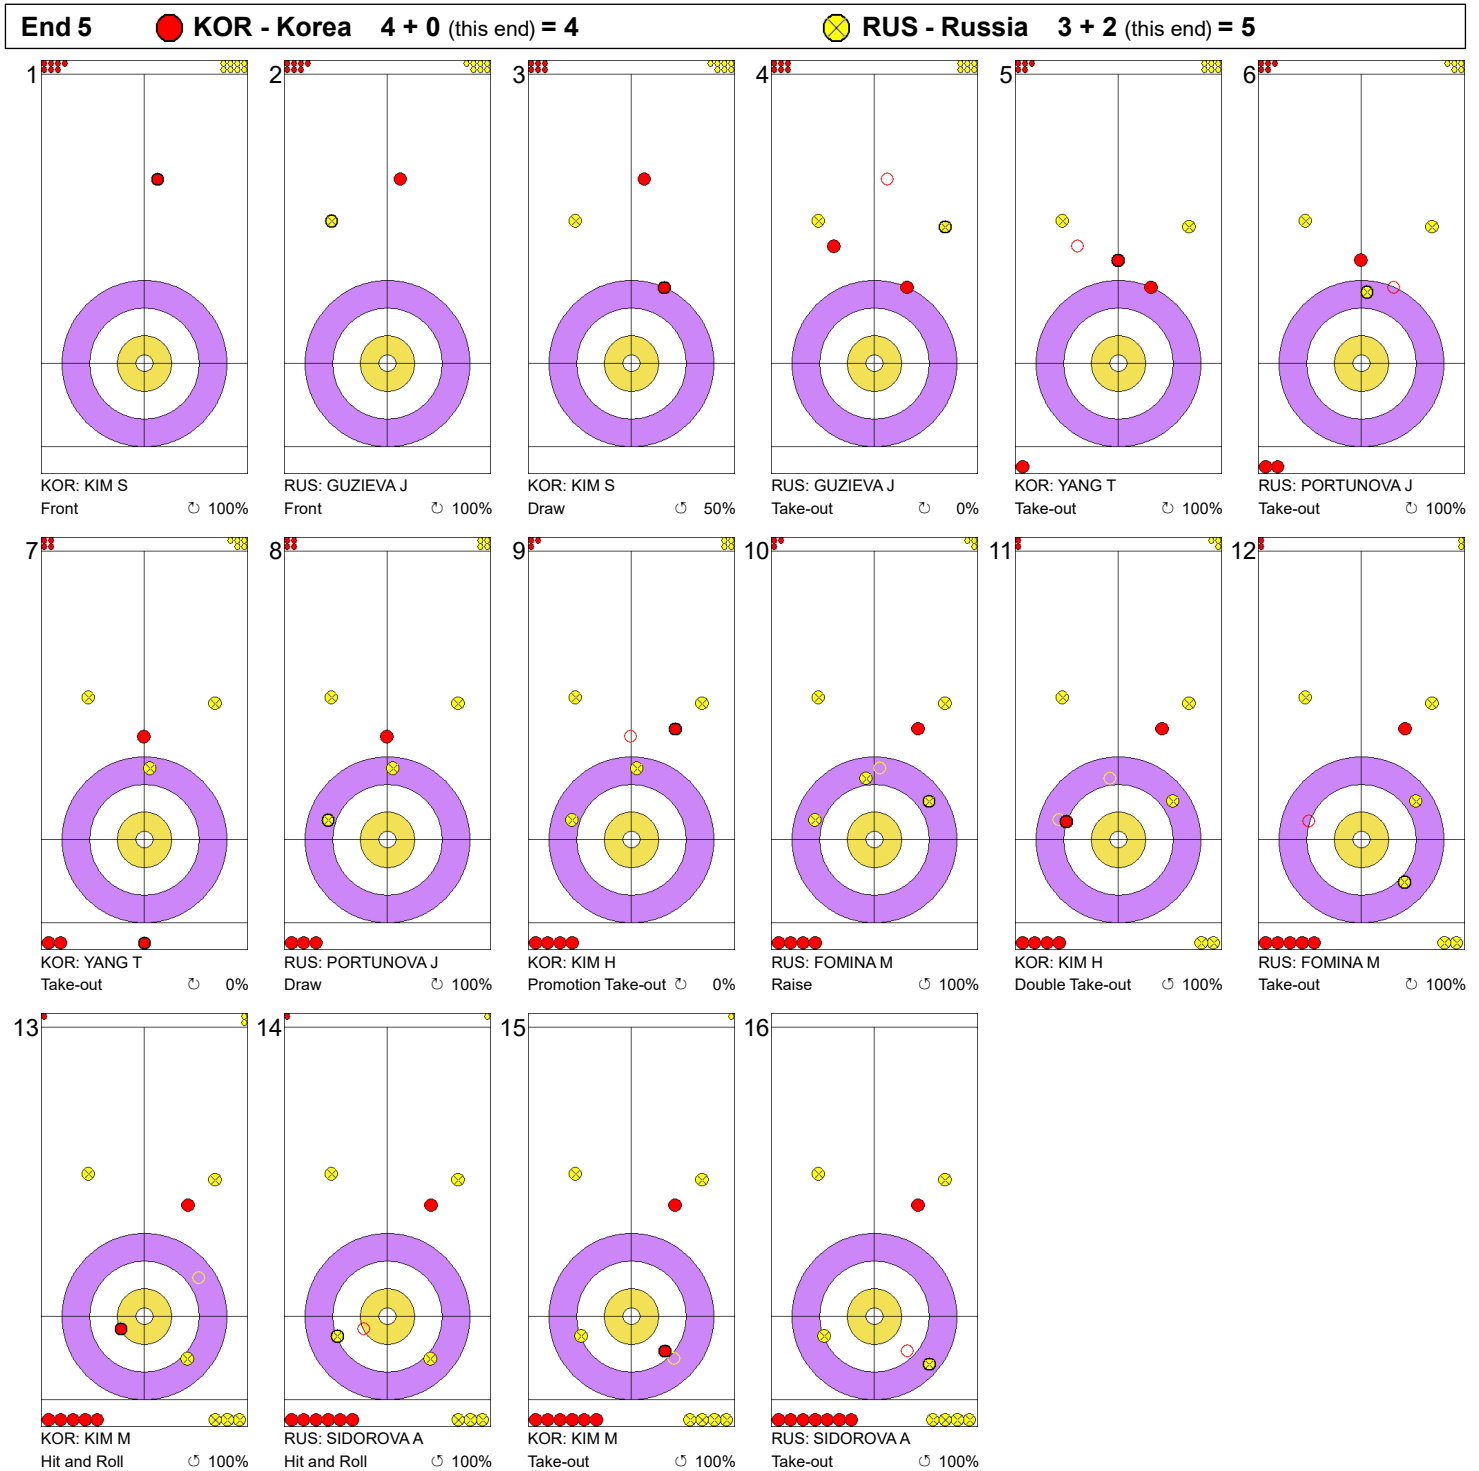

Game - Shot by Shot

Legend:
 Clockwise
  Counter-clockwise
 - Not considered

Game - Shot by Shot

Legend:
 Clockwise
  Counter-clockwise
 - Not considered

Game - Shot by Shot

Legend:
 ⌚ Clockwise ⌚ Counter-clockwise - Not considered

Game - Shot by Shot

Legend:
 ↻ Clockwise ↺ Counter-clockwise - Not considered

Game - Shot by Shot

Legend:
 ⌚ Clockwise ⌛ Counter-clockwise - Not considered

Game - Shot by Shot

Legend:
 ↻ Clockwise ↺ Counter-clockwise - Not considered

Game - Shot by Shot

Legend:
 ⌚ Clockwise ⌚ Counter-clockwise - Not considered

Game - Shot by Shot

Legend:
 ⌚ Clockwise ⌚ Counter-clockwise - Not considered