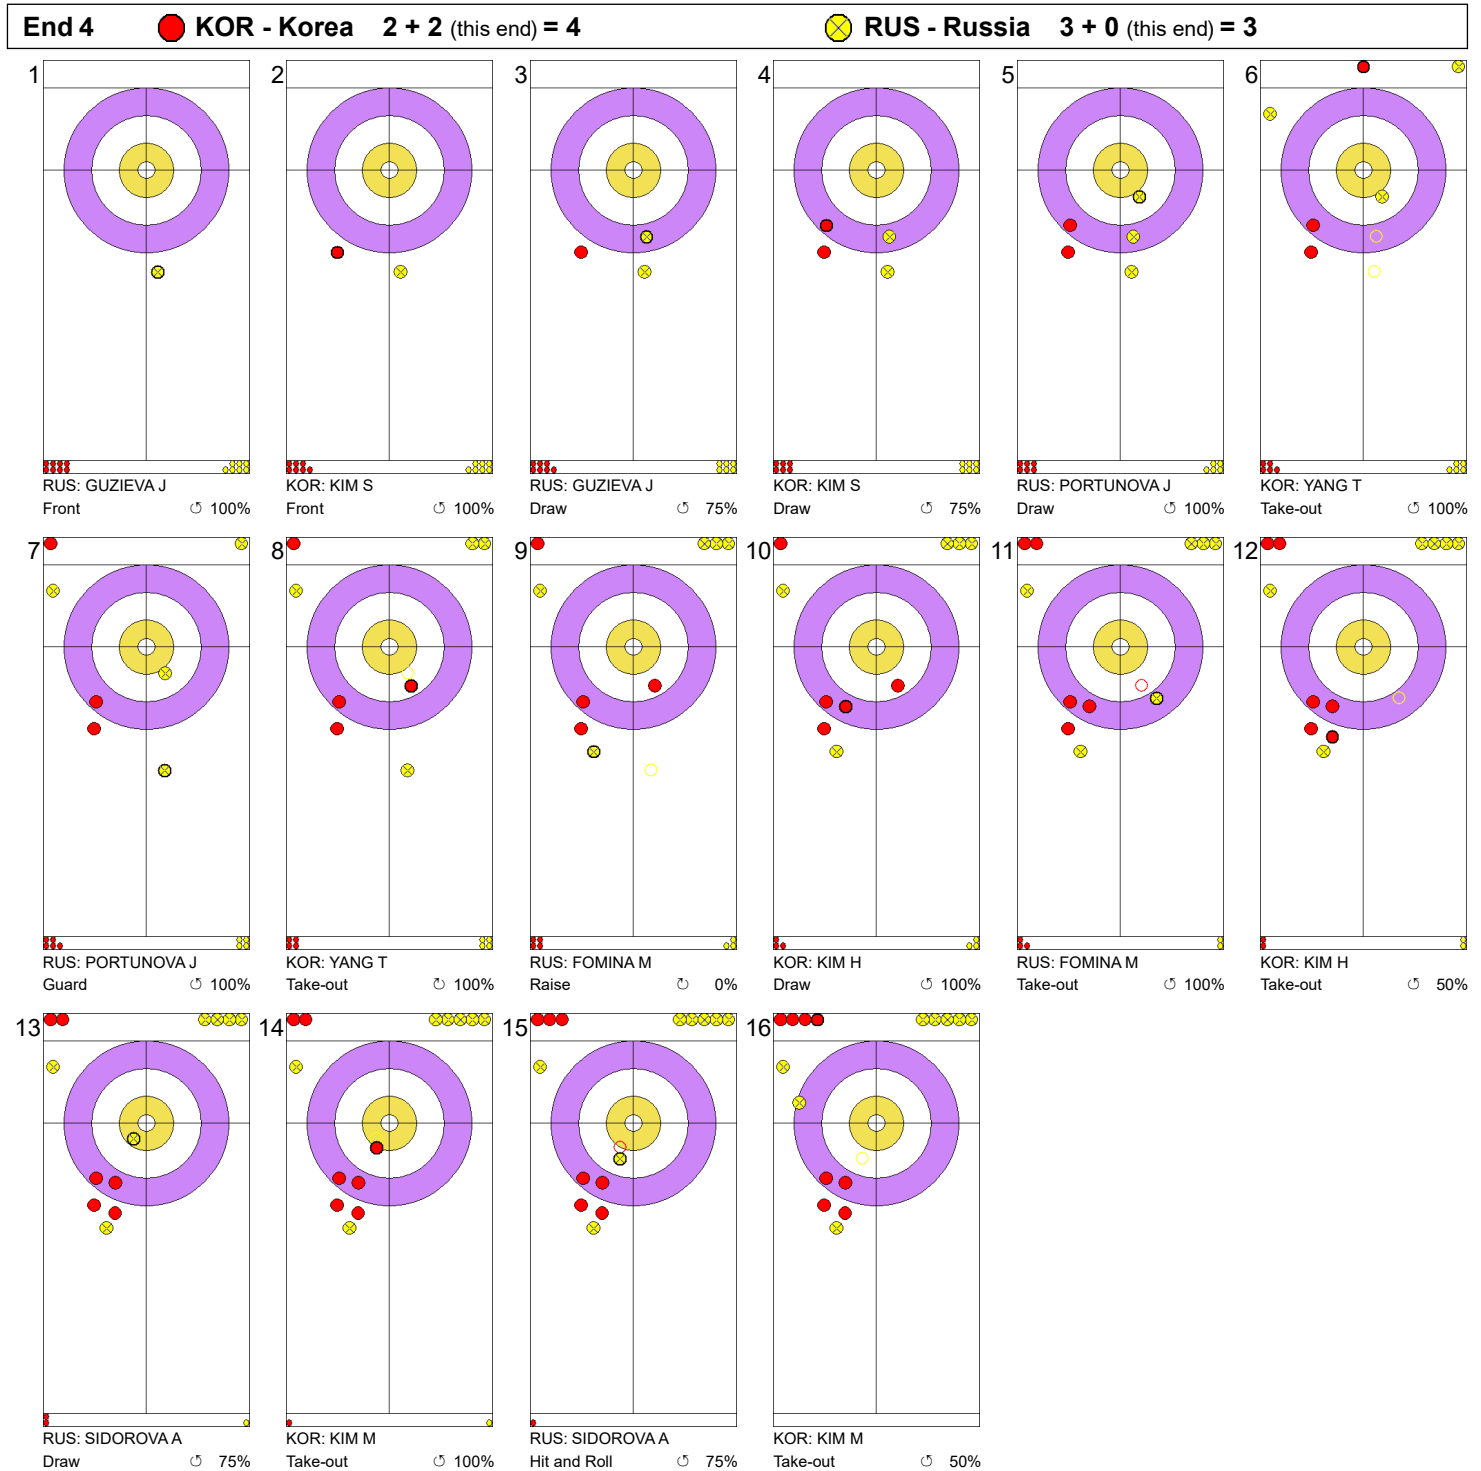

Game - Shot by Shot

Legend:
 Clockwise
  Counter-clockwise
 - Not considered

Game - Shot by Shot

Legend:
 Clockwise
  Counter-clockwise
 - Not considered

Game - Shot by Shot

Legend:
 ⌚ Clockwise ⌚ Counter-clockwise - Not considered

Game - Shot by Shot

Legend:
 ↻ Clockwise ↺ Counter-clockwise - Not considered

Game - Shot by Shot

Legend:
 ⌚ Clockwise ⌛ Counter-clockwise - Not considered

Game - Shot by Shot

Legend:
 ↻ Clockwise ↺ Counter-clockwise - Not considered

Game - Shot by Shot

Legend:
 ⌚ Clockwise ⌚ Counter-clockwise - Not considered

Game - Shot by Shot

Legend:
 ⌚ Clockwise ⌚ Counter-clockwise - Not considered