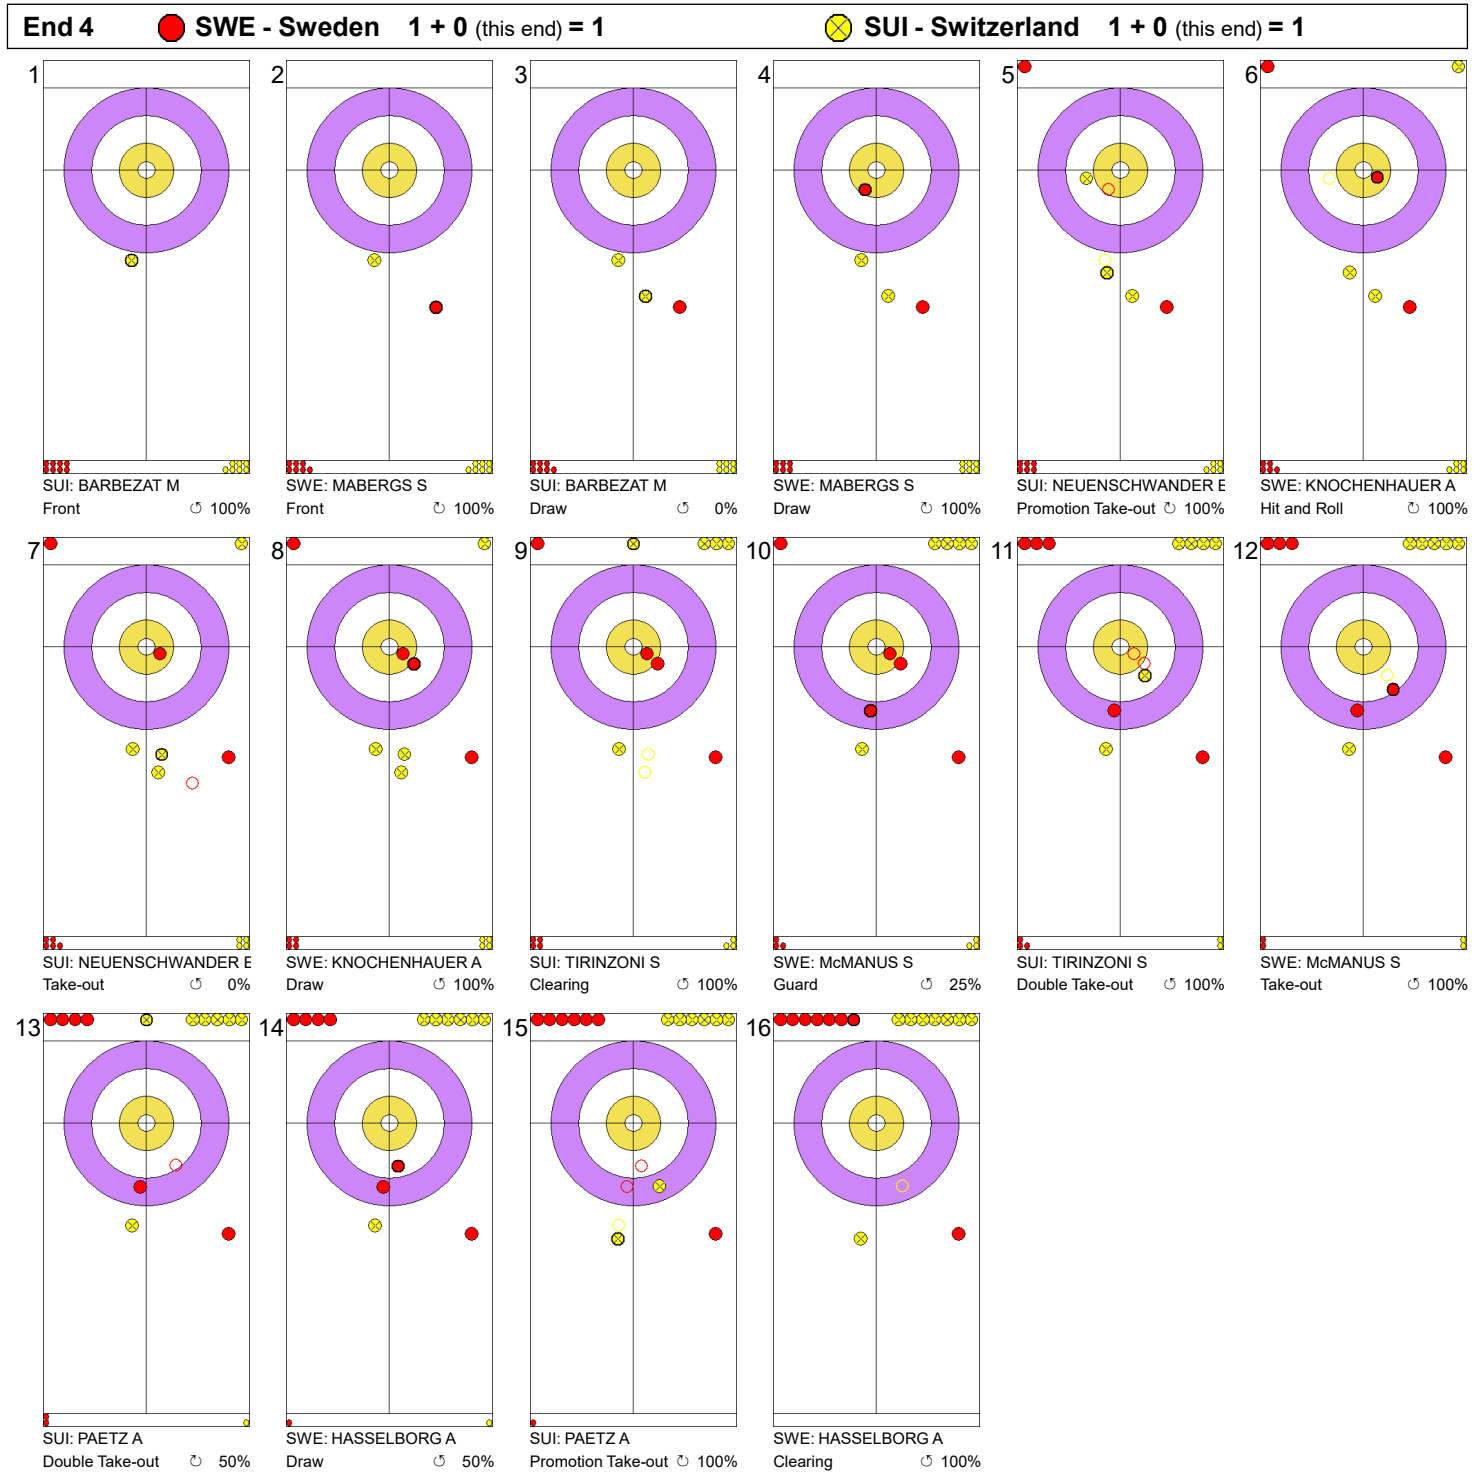

Game - Shot by Shot

Legend:
 Clockwise
  Counter-clockwise
 - Not considered

Game - Shot by Shot

Legend:
 Clockwise
  Counter-clockwise
 - Not considered

Game - Shot by Shot

Legend:
 Clockwise
  Counter-clockwise
 - Not considered

Game - Shot by Shot

Legend:
 ↻ Clockwise ↺ Counter-clockwise - Not considered

Game - Shot by Shot

Legend:
 Clockwise
  Counter-clockwise
 - Not considered

Game - Shot by Shot

Legend:
 Clockwise
  Counter-clockwise
 - Not considered