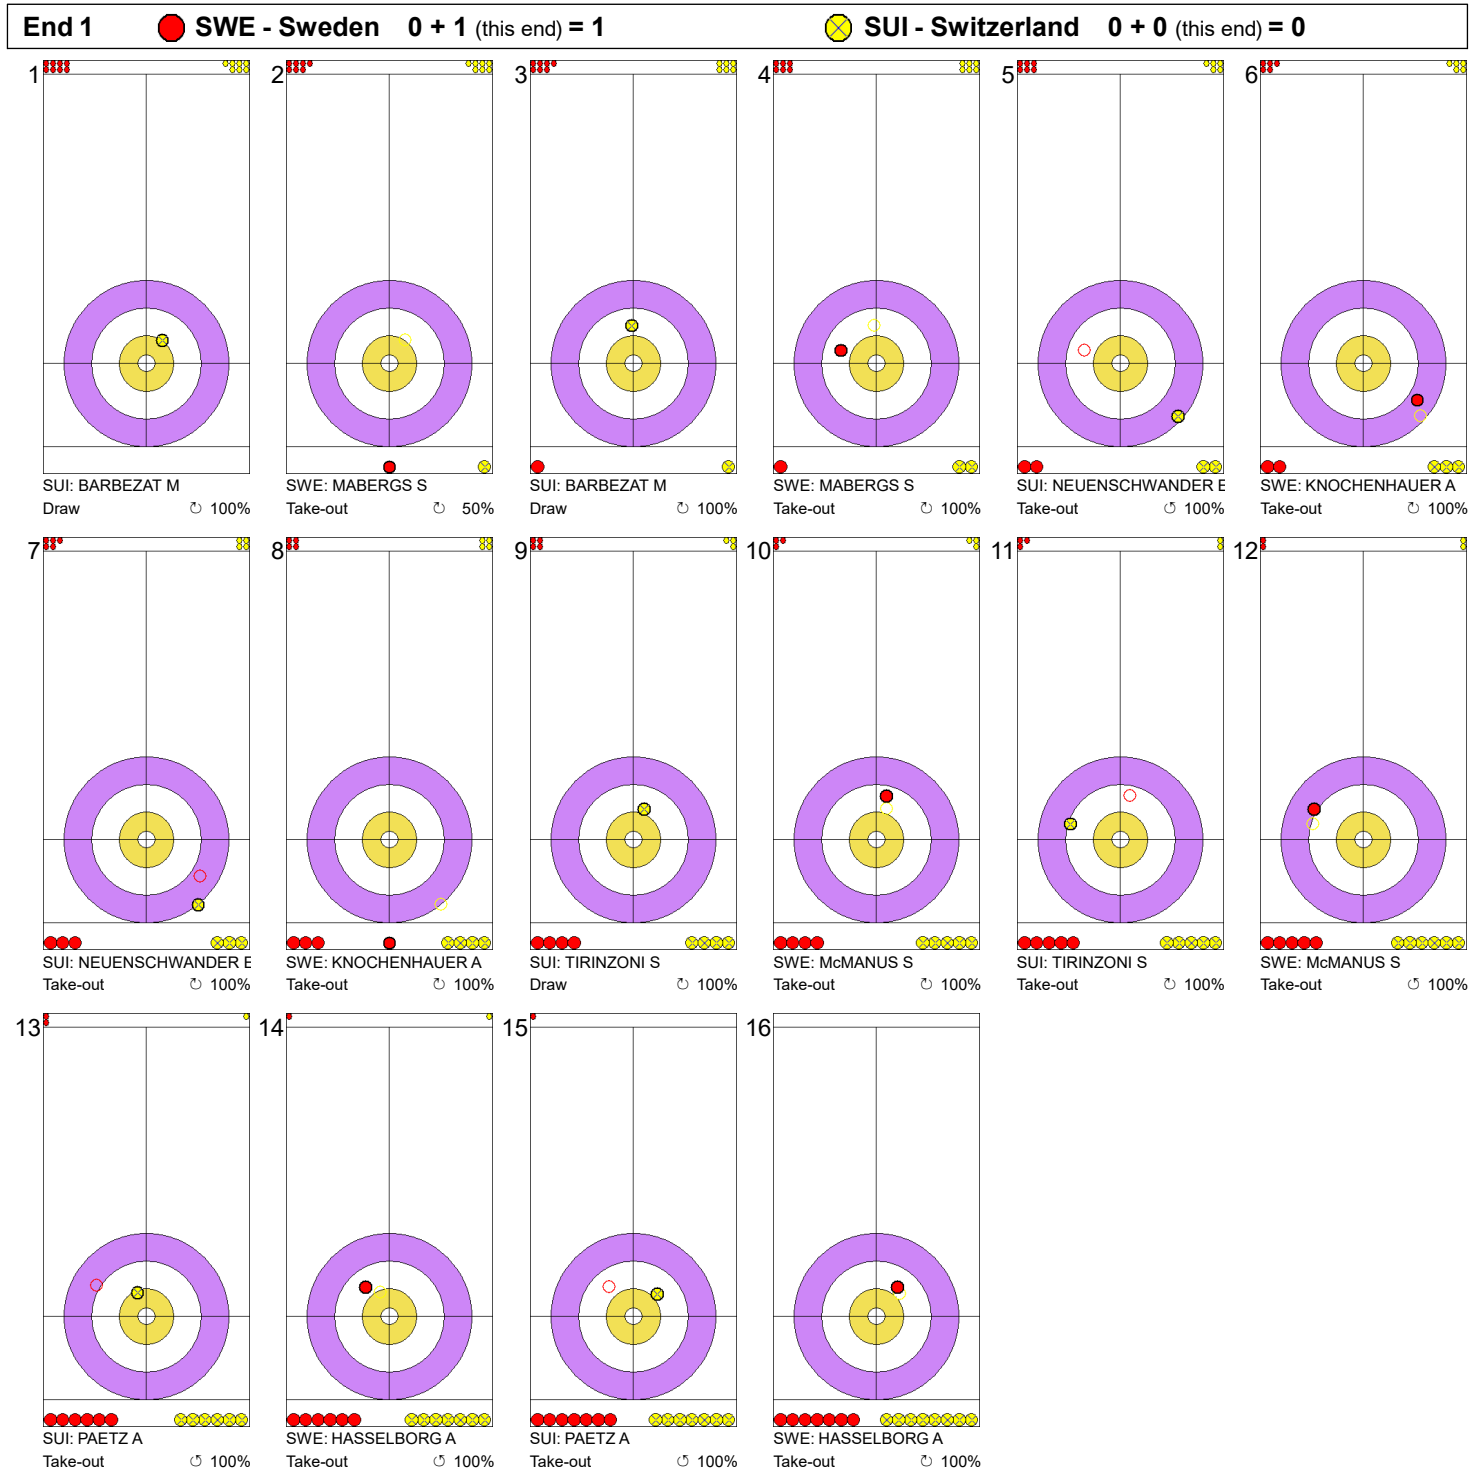

Game - Shot by Shot

Legend:
 Clockwise
  Counter-clockwise
 - Not considered

Game - Shot by Shot

Legend:
 Clockwise
  Counter-clockwise
 - Not considered

Game - Shot by Shot

Legend:
 Clockwise
  Counter-clockwise
 - Not considered

Game - Shot by Shot

Legend:
 ↻ Clockwise ↺ Counter-clockwise - Not considered

Game - Shot by Shot

Legend:
 Clockwise
  Counter-clockwise
 - Not considered

Game - Shot by Shot

Legend:
 Clockwise
  Counter-clockwise
 - Not considered