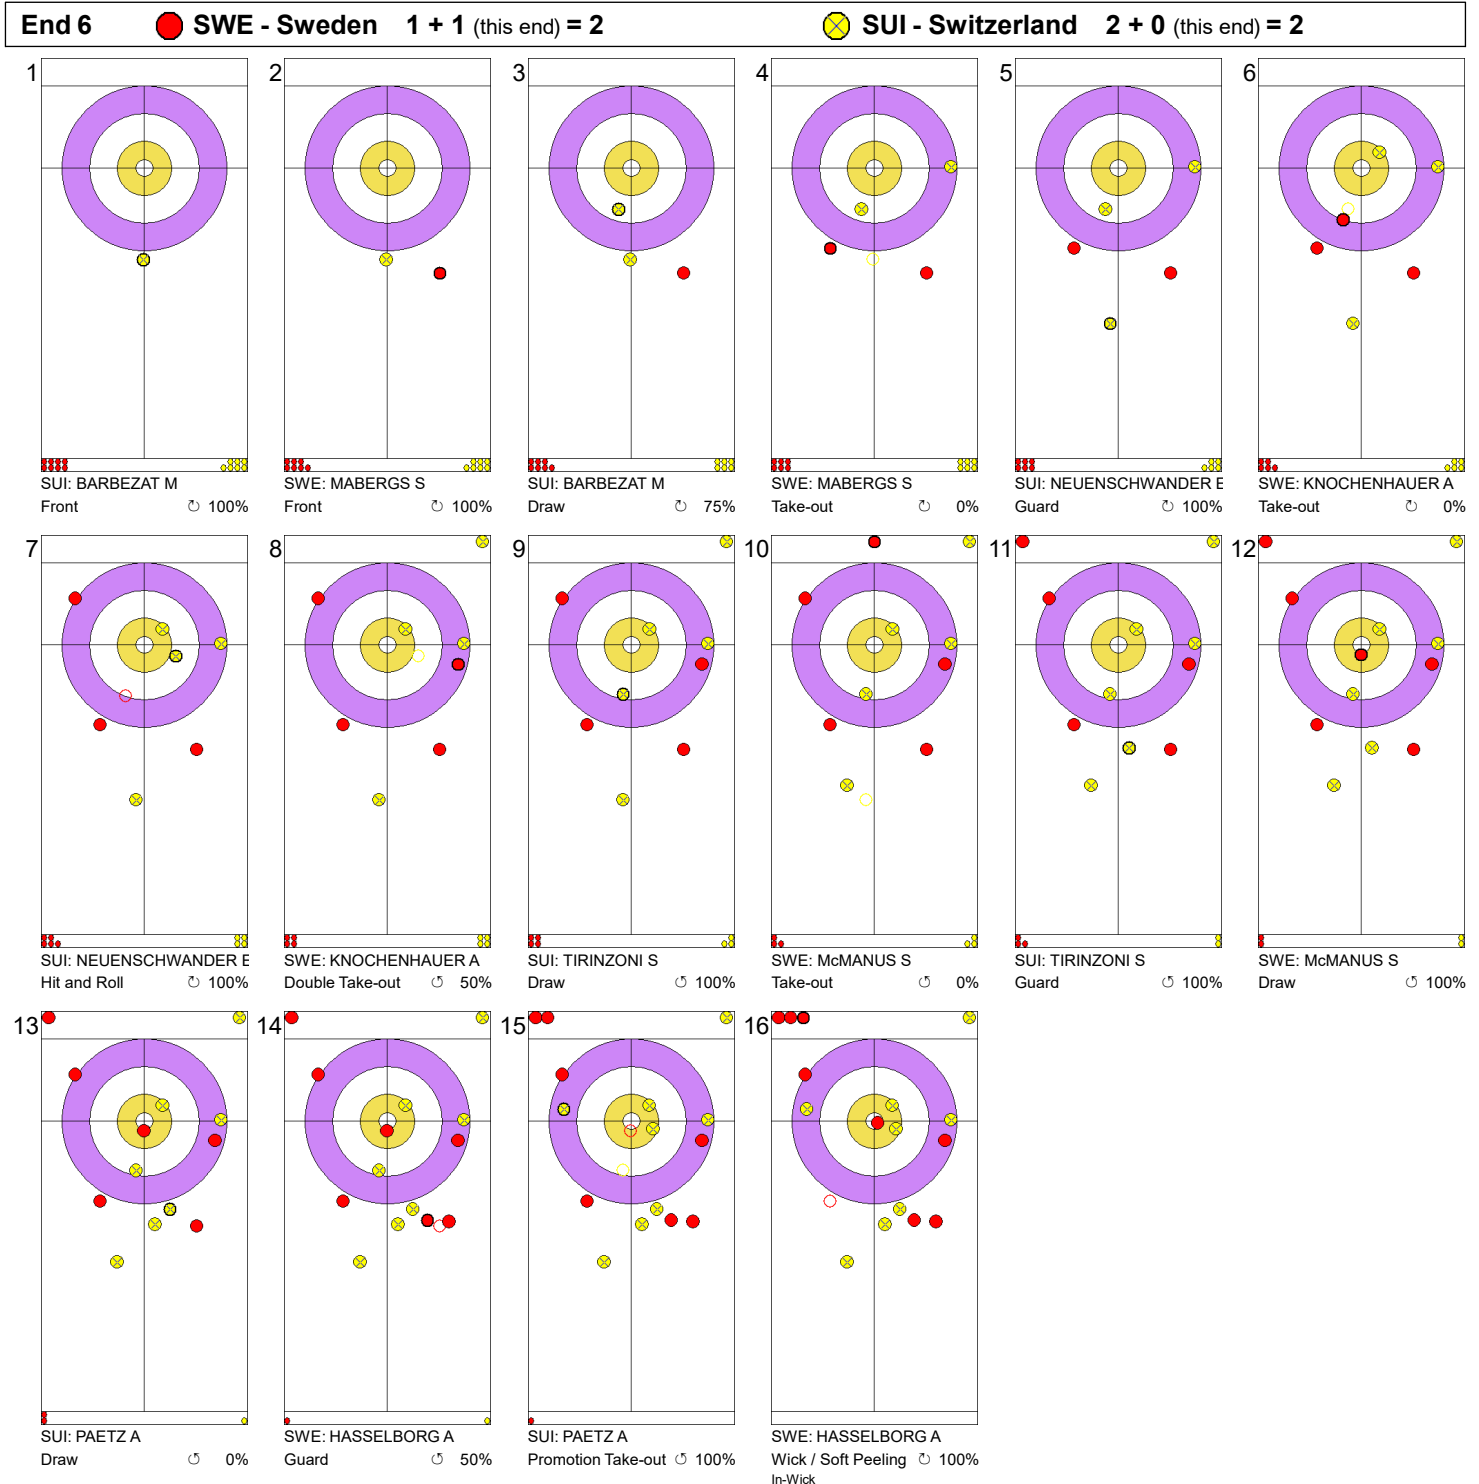

Game - Shot by Shot

Legend:
 Clockwise
  Counter-clockwise
 - Not considered

Game - Shot by Shot

Legend:
 Clockwise
  Counter-clockwise
 - Not considered

Game - Shot by Shot

Legend:
 Clockwise
  Counter-clockwise
 - Not considered

Game - Shot by Shot

Legend:
 ↻ Clockwise ↺ Counter-clockwise - Not considered

Game - Shot by Shot

Legend:
 Clockwise
  Counter-clockwise
 - Not considered

Game - Shot by Shot

Legend:
 Clockwise
  Counter-clockwise
 - Not considered