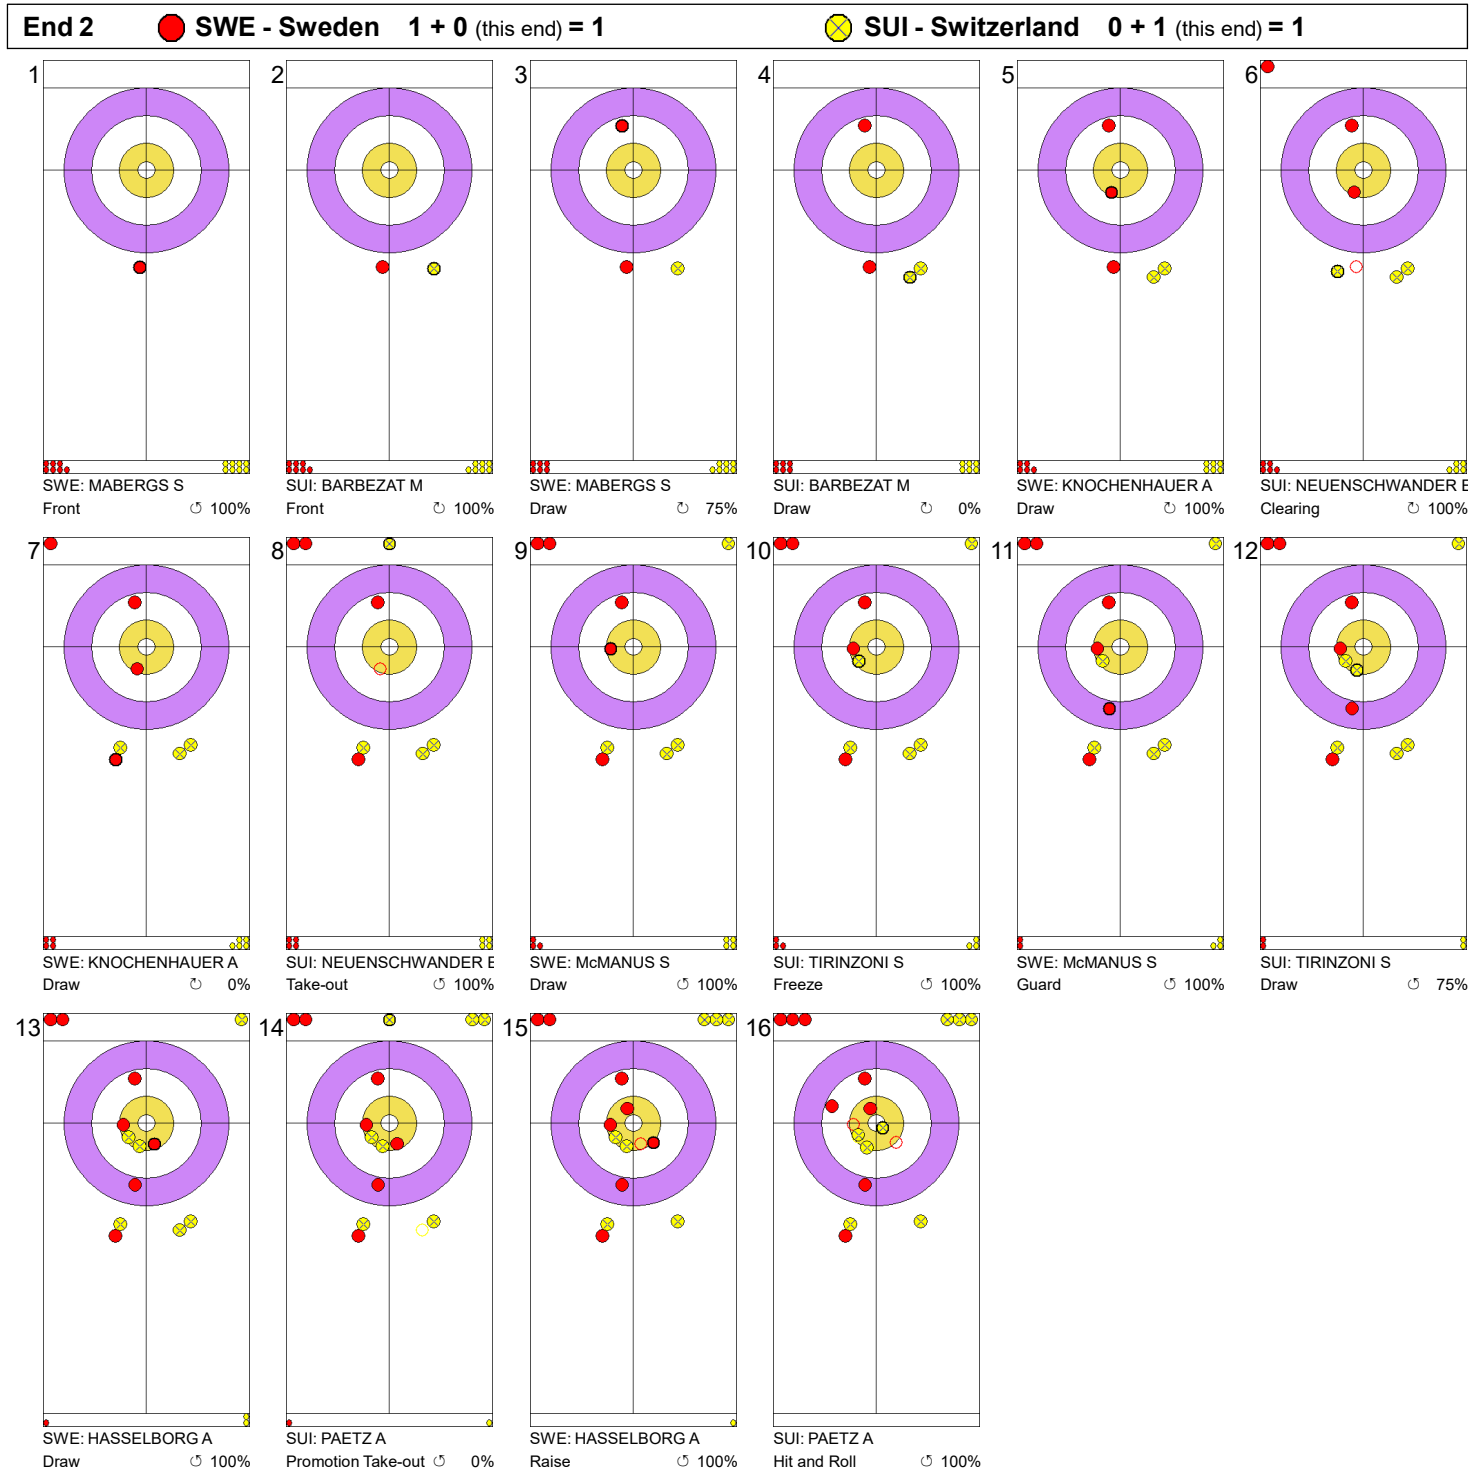

Game - Shot by Shot

Legend:
 Clockwise
  Counter-clockwise
 - Not considered

Game - Shot by Shot

Legend:
 Clockwise
  Counter-clockwise
 - Not considered

Game - Shot by Shot

Legend:
 Clockwise
  Counter-clockwise
 - Not considered

Game - Shot by Shot

Legend:
 ↻ Clockwise ↺ Counter-clockwise - Not considered

Game - Shot by Shot

Legend:
 Clockwise
  Counter-clockwise
 - Not considered

Game - Shot by Shot

Legend:
 Clockwise
  Counter-clockwise
 - Not considered