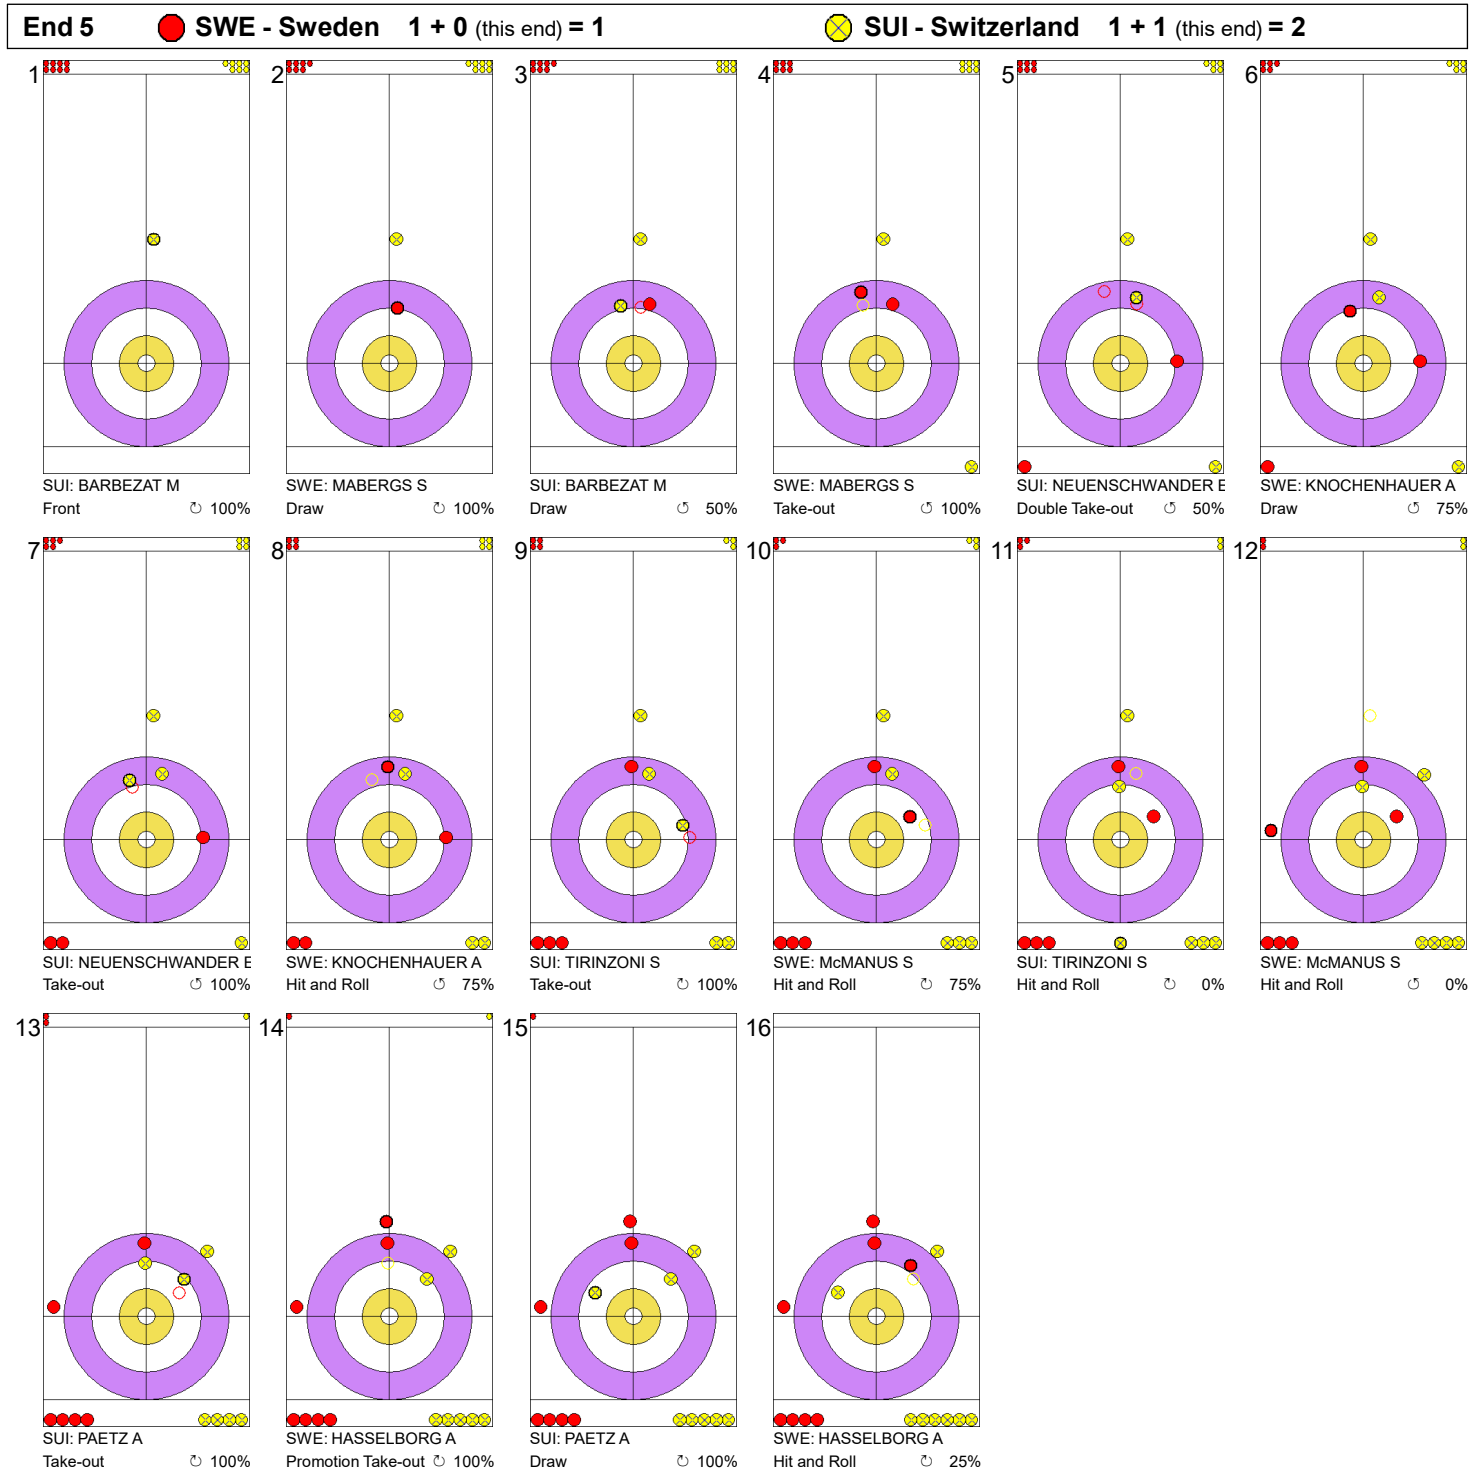

Game - Shot by Shot

Legend:
 Clockwise
  Counter-clockwise
 - Not considered

Game - Shot by Shot

Legend:
 Clockwise
  Counter-clockwise
 - Not considered

Game - Shot by Shot

Legend:
 Clockwise
  Counter-clockwise
 - Not considered

Game - Shot by Shot

Legend:
 ↻ Clockwise ↺ Counter-clockwise - Not considered

Game - Shot by Shot

Legend:
 Clockwise
  Counter-clockwise
 - Not considered

Game - Shot by Shot

Legend:
 Clockwise
  Counter-clockwise
 - Not considered