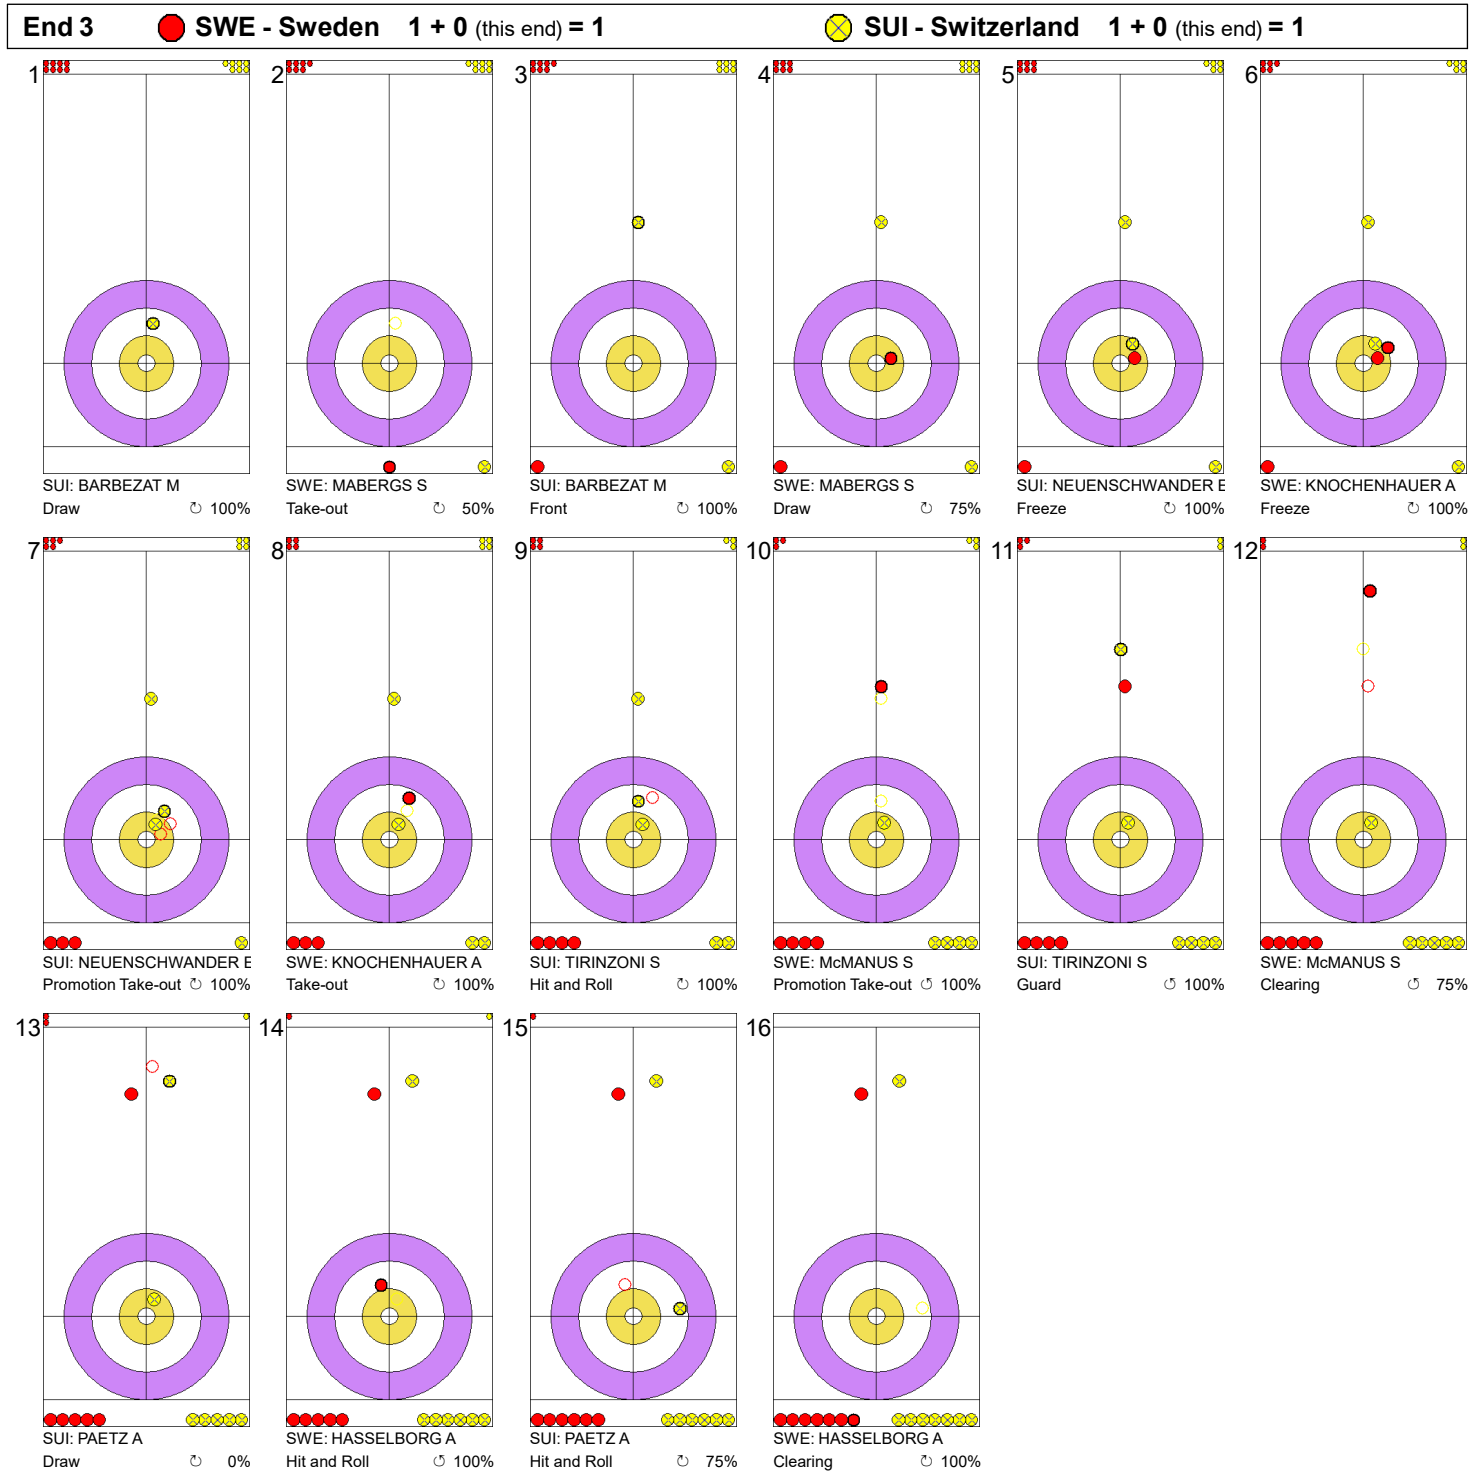

Game - Shot by Shot

Legend:
 Clockwise
  Counter-clockwise
 - Not considered

Game - Shot by Shot

Legend:
 Clockwise
  Counter-clockwise
 - Not considered

Game - Shot by Shot

Legend:
 Clockwise
  Counter-clockwise
 - Not considered

Game - Shot by Shot

Legend:
 ↻ Clockwise ↺ Counter-clockwise - Not considered

Game - Shot by Shot

Legend:
 Clockwise
  Counter-clockwise
 - Not considered

Game - Shot by Shot

Legend:
 Clockwise
  Counter-clockwise
 - Not considered