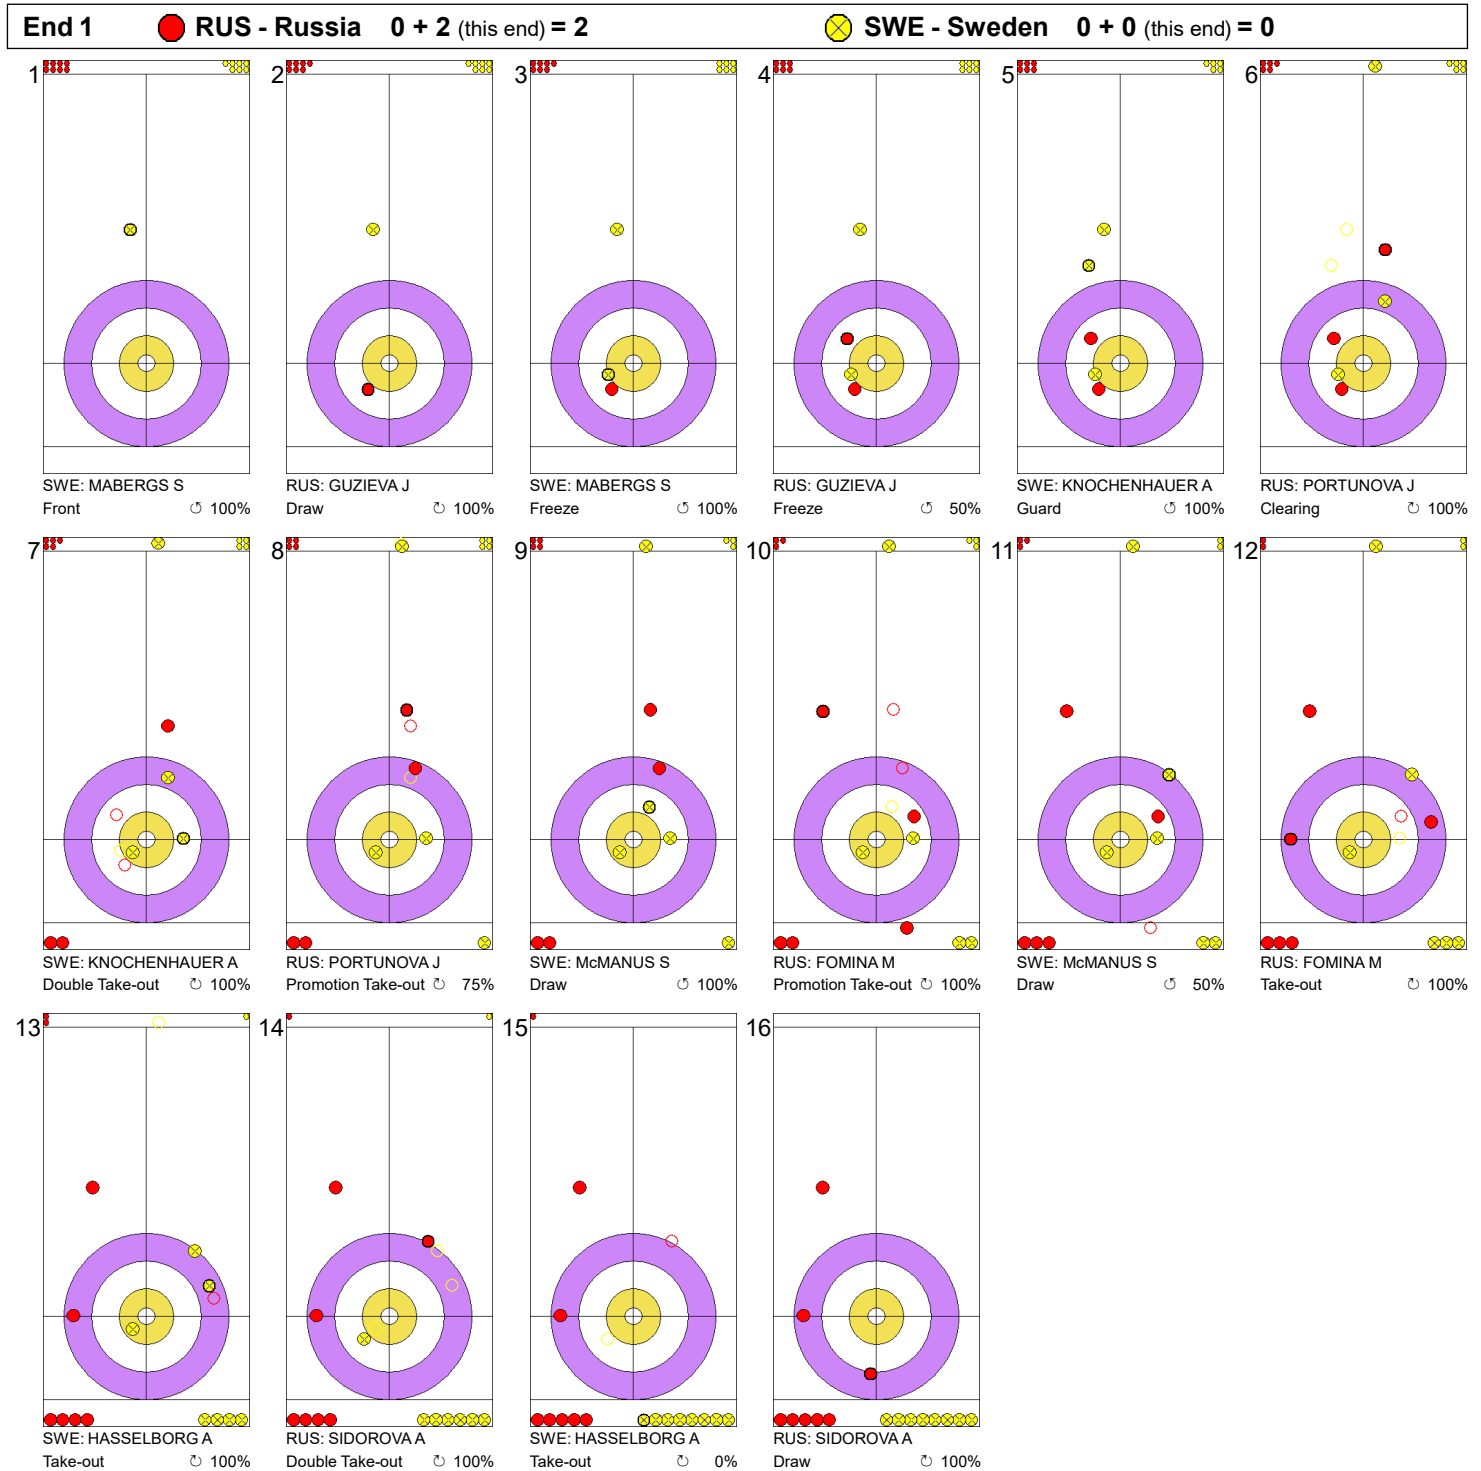

Game - Shot by Shot

**Legend:**  
 Clockwise     
  Counter-clockwise     
 - Not considered

Game - Shot by Shot

**Legend:**  
 Clockwise     
  Counter-clockwise     
 - Not considered

Game - Shot by Shot

**Legend:**  
 ↻ Clockwise      ↻ Counter-clockwise      - Not considered

Game - Shot by Shot

**Legend:**  
 ↻ Clockwise      ↺ Counter-clockwise      - Not considered

Game - Shot by Shot

**Legend:**  
 ⌚ Clockwise      ⌚ Counter-clockwise      - Not considered

Game - Shot by Shot

**Legend:**  
 ↻ Clockwise      ↺ Counter-clockwise      - Not considered

Game - Shot by Shot

**Legend:**  
 Clockwise     
  Counter-clockwise     
 - Not considered

Game - Shot by Shot

**Legend:**  
 ⤵ Clockwise      ⤴ Counter-clockwise      - Not considered  
 X Unfinished end due to concession