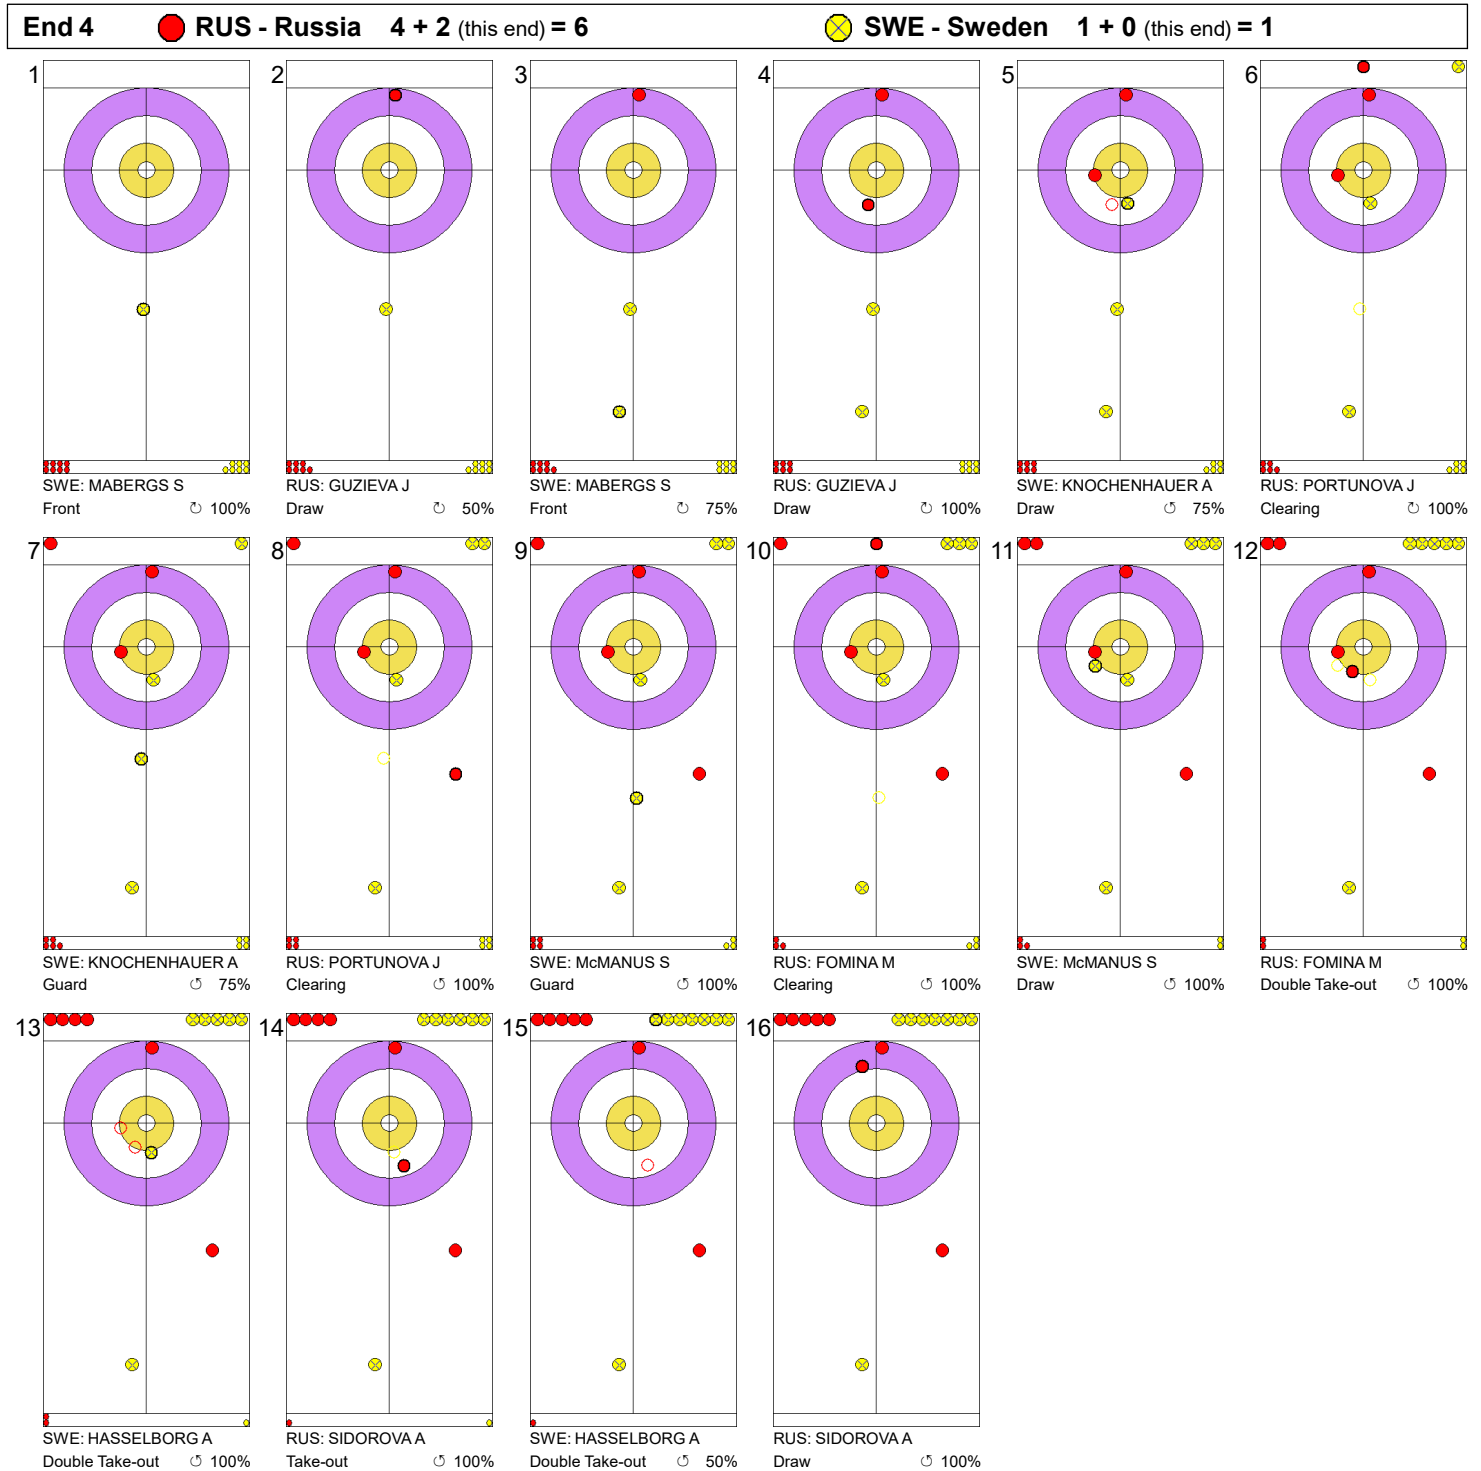

Game - Shot by Shot

**Legend:**  
 Clockwise     
  Counter-clockwise     
 - Not considered

Game - Shot by Shot

**Legend:**  
 Clockwise     
  Counter-clockwise     
 - Not considered

Game - Shot by Shot

**Legend:**  
 ↻ Clockwise      ↻ Counter-clockwise      - Not considered

Game - Shot by Shot

**Legend:**  
 ↻ Clockwise      ↺ Counter-clockwise      - Not considered

Game - Shot by Shot

**Legend:**  
 ⌚ Clockwise      ⌚ Counter-clockwise      - Not considered

Game - Shot by Shot

**Legend:**  
 ↻ Clockwise      ↺ Counter-clockwise      - Not considered

Game - Shot by Shot

**Legend:**  
 Clockwise     
  Counter-clockwise     
 - Not considered

Game - Shot by Shot

**Legend:**  
 ⤵ Clockwise      ⤴ Counter-clockwise      - Not considered  
 X Unfinished end due to concession