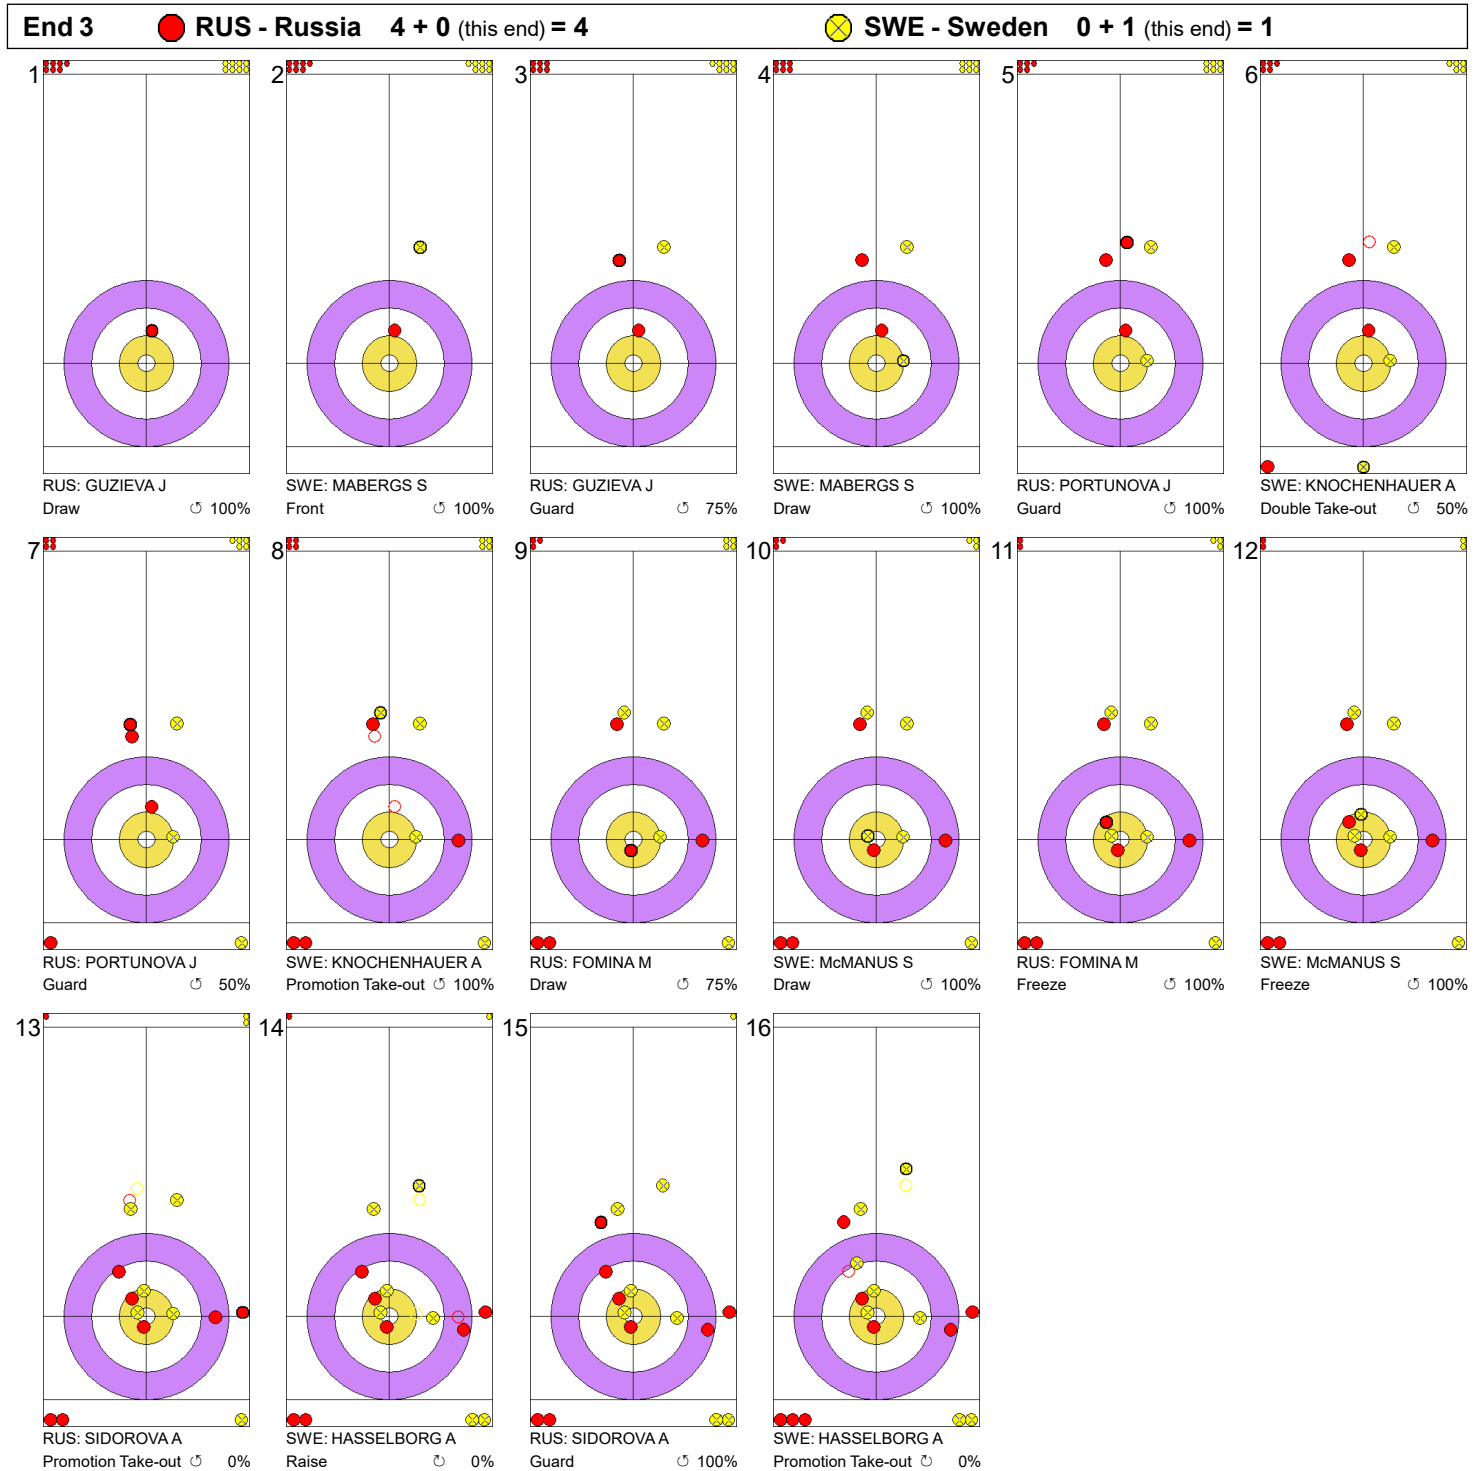

Game - Shot by Shot

**Legend:**  
 Clockwise     
  Counter-clockwise     
 - Not considered

Game - Shot by Shot

**Legend:**  
 Clockwise     
  Counter-clockwise     
 - Not considered

Game - Shot by Shot

**Legend:**  
 ↻ Clockwise      ↻ Counter-clockwise      - Not considered

Game - Shot by Shot

**Legend:**  
 ↻ Clockwise      ↺ Counter-clockwise      - Not considered

Game - Shot by Shot

**Legend:**  
 ⌚ Clockwise      ⌚ Counter-clockwise      - Not considered

Game - Shot by Shot

**Legend:**  
 ↻ Clockwise      ↺ Counter-clockwise      - Not considered

Game - Shot by Shot

**Legend:**  
 Clockwise     
  Counter-clockwise     
 - Not considered

Game - Shot by Shot

**Legend:**  
 ⤵ Clockwise      ⤴ Counter-clockwise      - Not considered  
 X Unfinished end due to concession