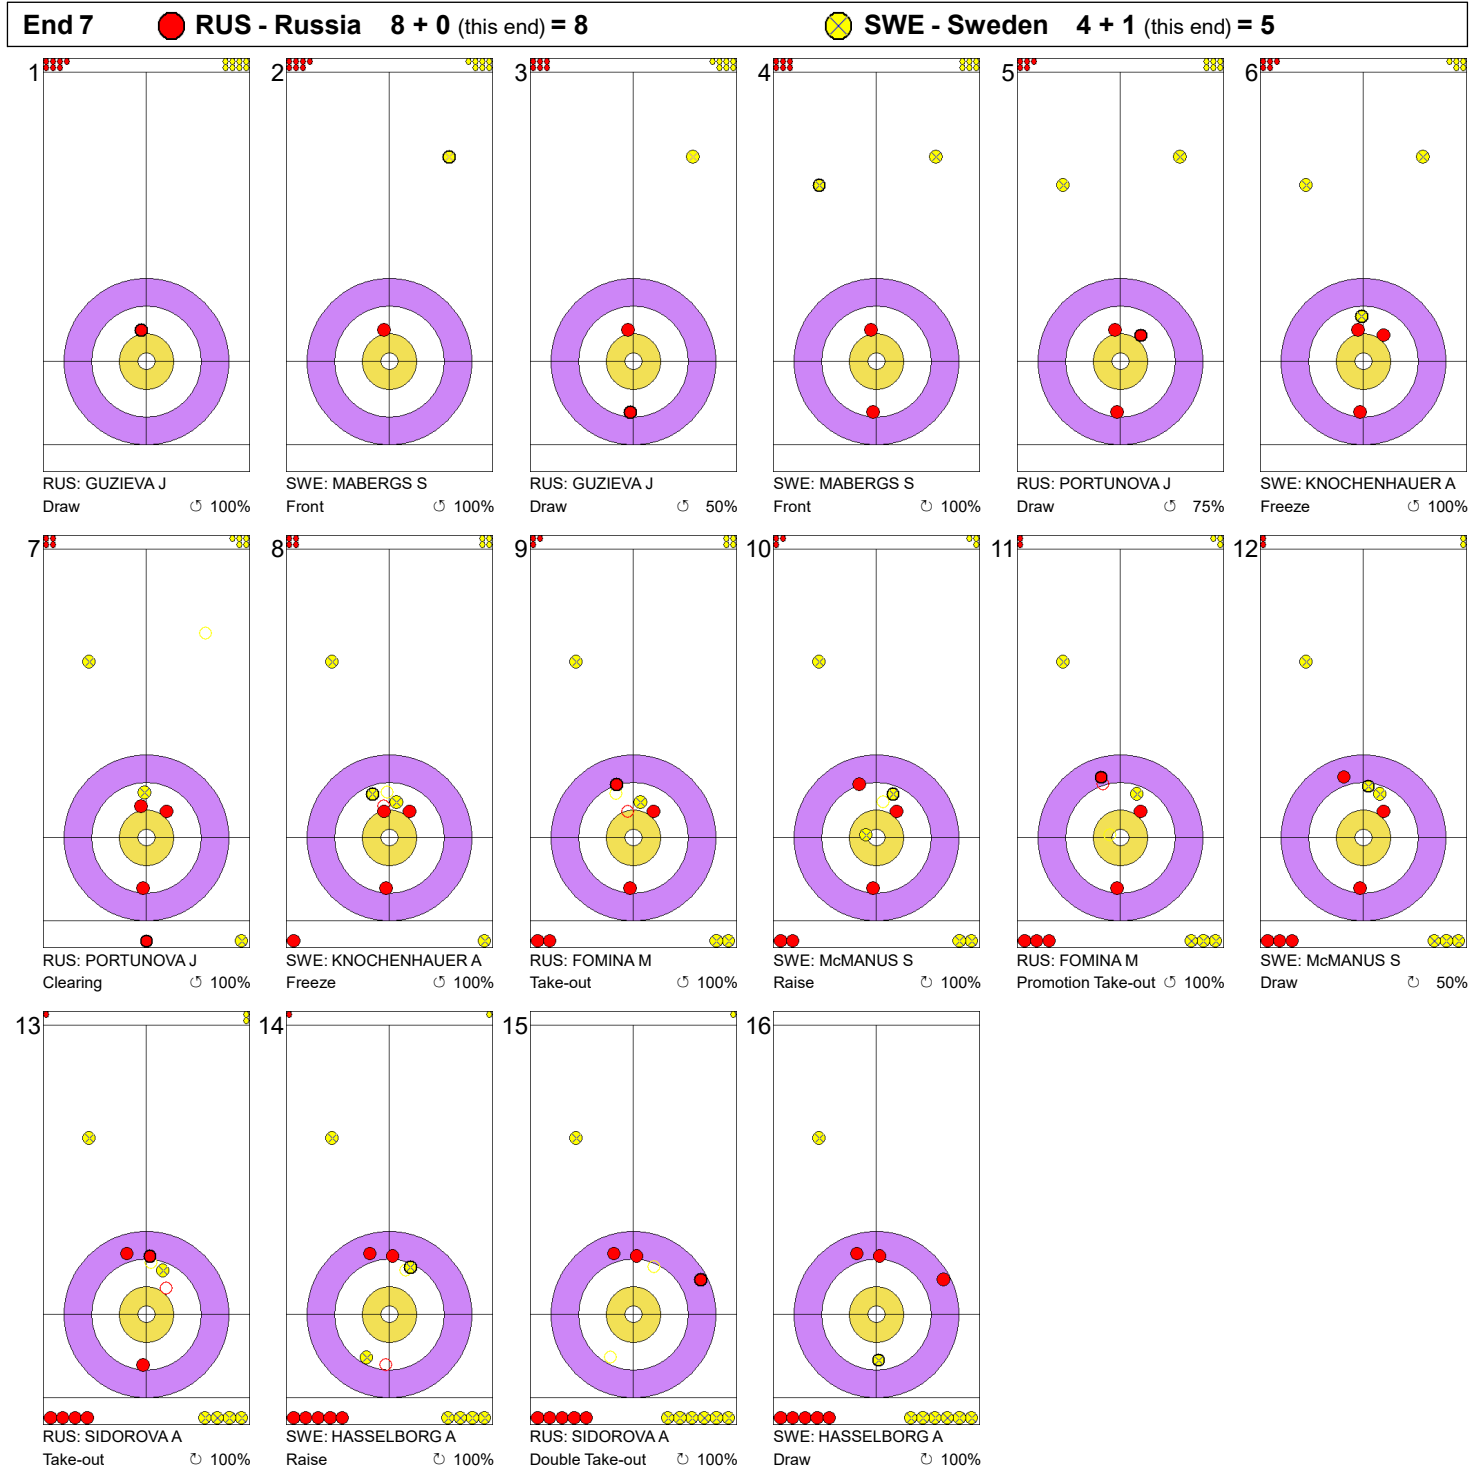

Game - Shot by Shot

**Legend:**  
 Clockwise     
  Counter-clockwise     
 - Not considered

Game - Shot by Shot

**Legend:**  
 Clockwise     
  Counter-clockwise     
 - Not considered

Game - Shot by Shot

**Legend:**  
 ↻ Clockwise      ↻ Counter-clockwise      - Not considered

Game - Shot by Shot

**Legend:**  
 ↻ Clockwise      ↺ Counter-clockwise      - Not considered

Game - Shot by Shot

**Legend:**  
 ⌚ Clockwise      ⌚ Counter-clockwise      - Not considered

Game - Shot by Shot

**Legend:**  
 ↻ Clockwise      ↺ Counter-clockwise      - Not considered

Game - Shot by Shot

**Legend:**  
 Clockwise     
  Counter-clockwise     
 - Not considered

Game - Shot by Shot

**Legend:**  
 ⤵ Clockwise      ⤴ Counter-clockwise      - Not considered  
 X Unfinished end due to concession