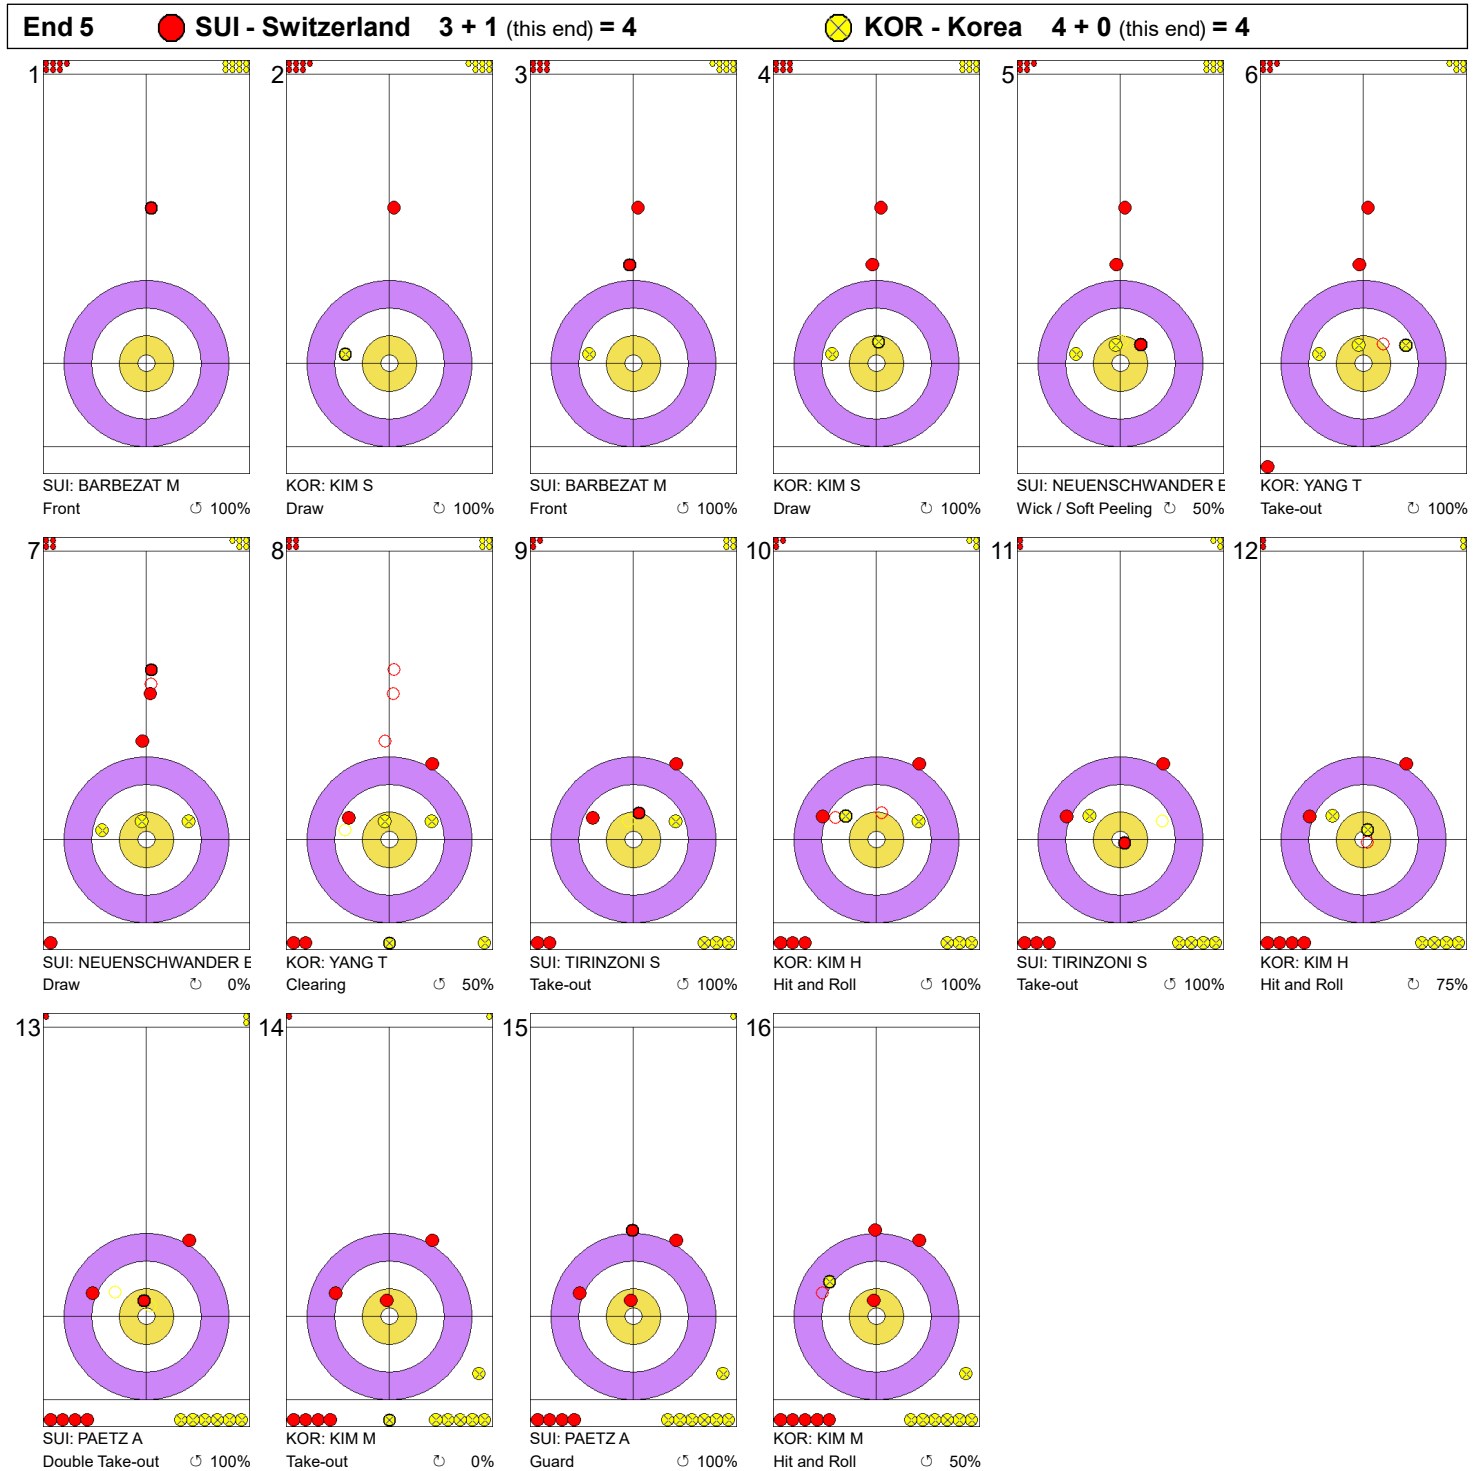

Game - Shot by Shot

Legend:
 Clockwise
  Counter-clockwise
 - Not considered

Game - Shot by Shot

Legend:
 Clockwise
  Counter-clockwise
 - Not considered

Game - Shot by Shot

Legend:
 Clockwise Counter-clockwise - Not considered

Game - Shot by Shot

Legend:
 ↻ Clockwise ↺ Counter-clockwise - Not considered

Game - Shot by Shot

Legend:
 Clockwise
  Counter-clockwise
 - Not considered

Game - Shot by Shot

Legend:
 Clockwise
  Counter-clockwise
 - Not considered