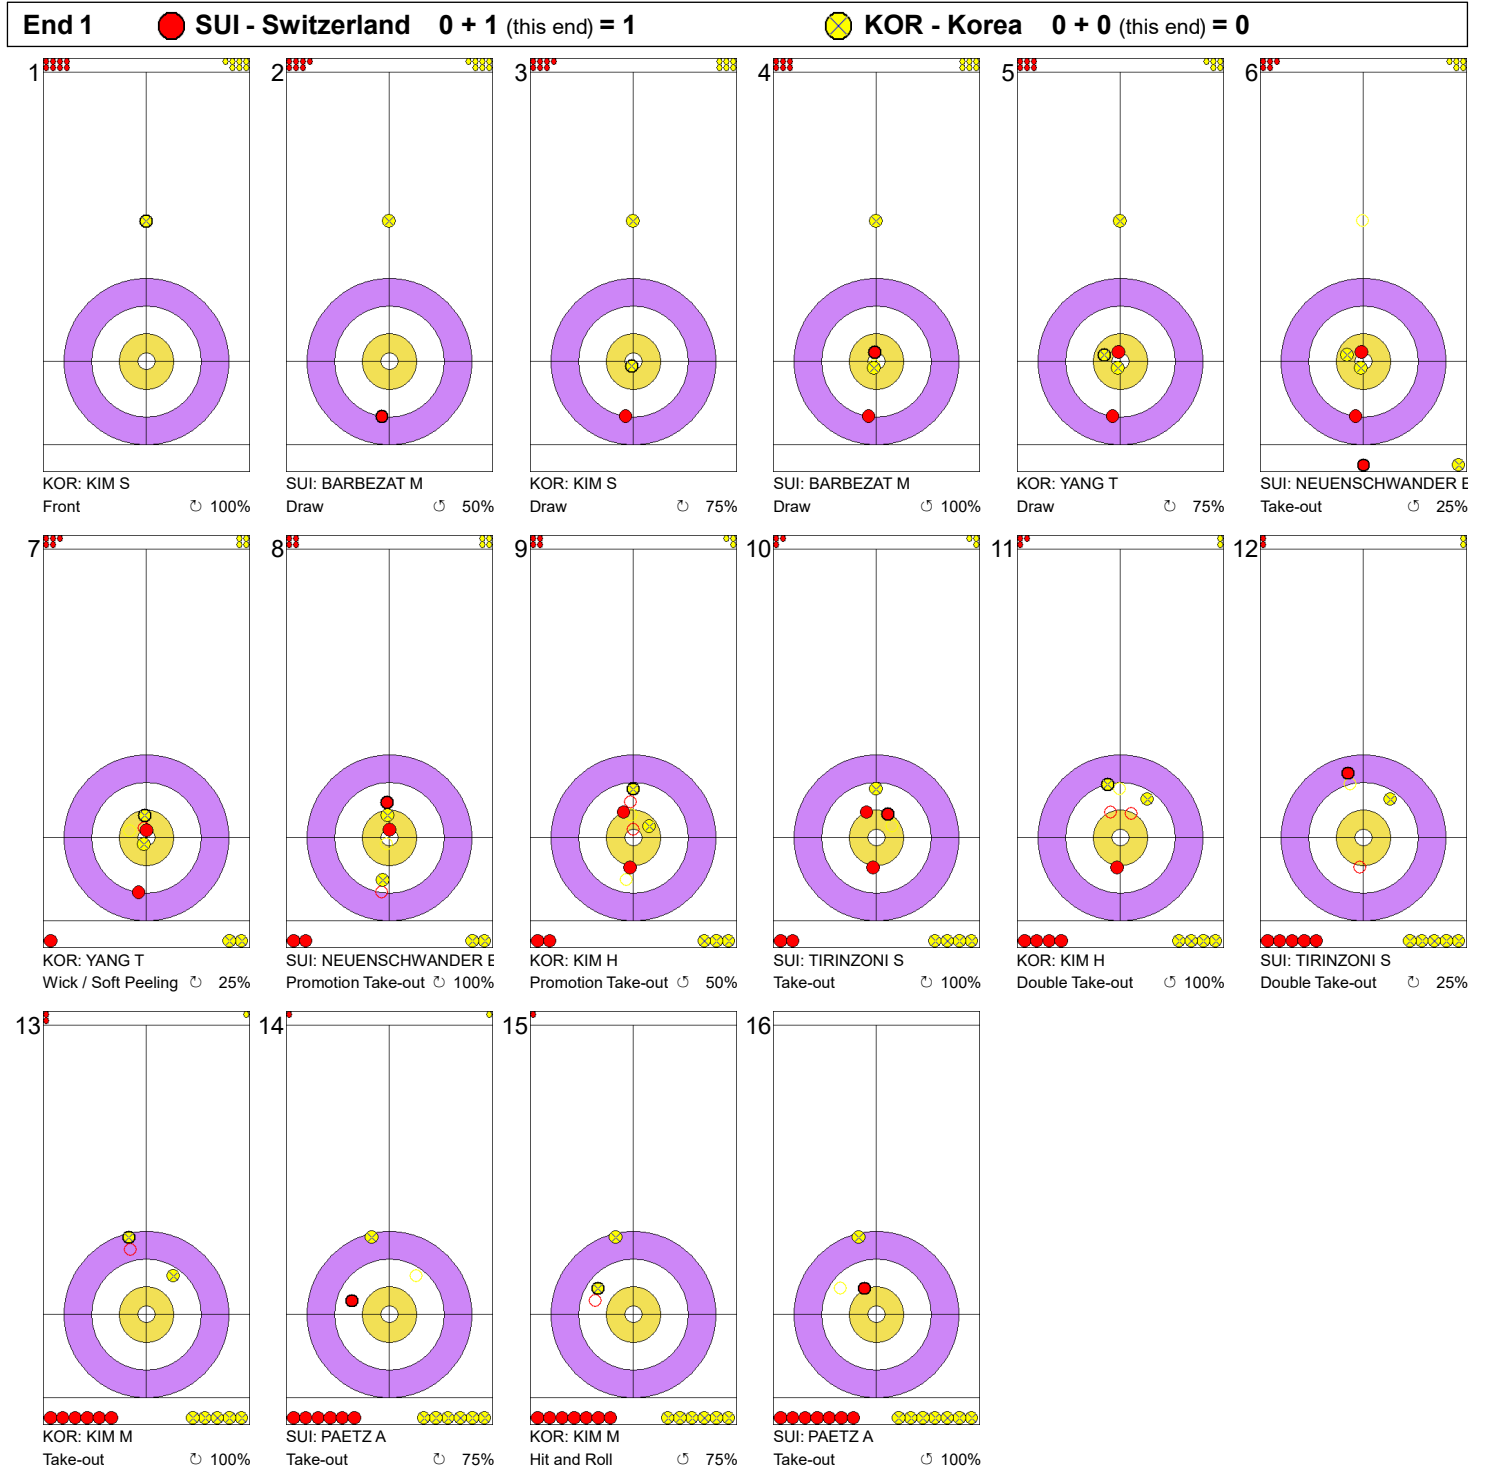

Game - Shot by Shot

Legend:
 Clockwise
  Counter-clockwise
 - Not considered

Game - Shot by Shot

Legend:
 Clockwise
  Counter-clockwise
 - Not considered

Game - Shot by Shot

Legend:
 Clockwise Counter-clockwise - Not considered

Game - Shot by Shot

Legend:
 ↻ Clockwise ↺ Counter-clockwise - Not considered

Game - Shot by Shot

Legend:
 Clockwise
  Counter-clockwise
 - Not considered

Game - Shot by Shot

Legend:
 Clockwise
  Counter-clockwise
 - Not considered