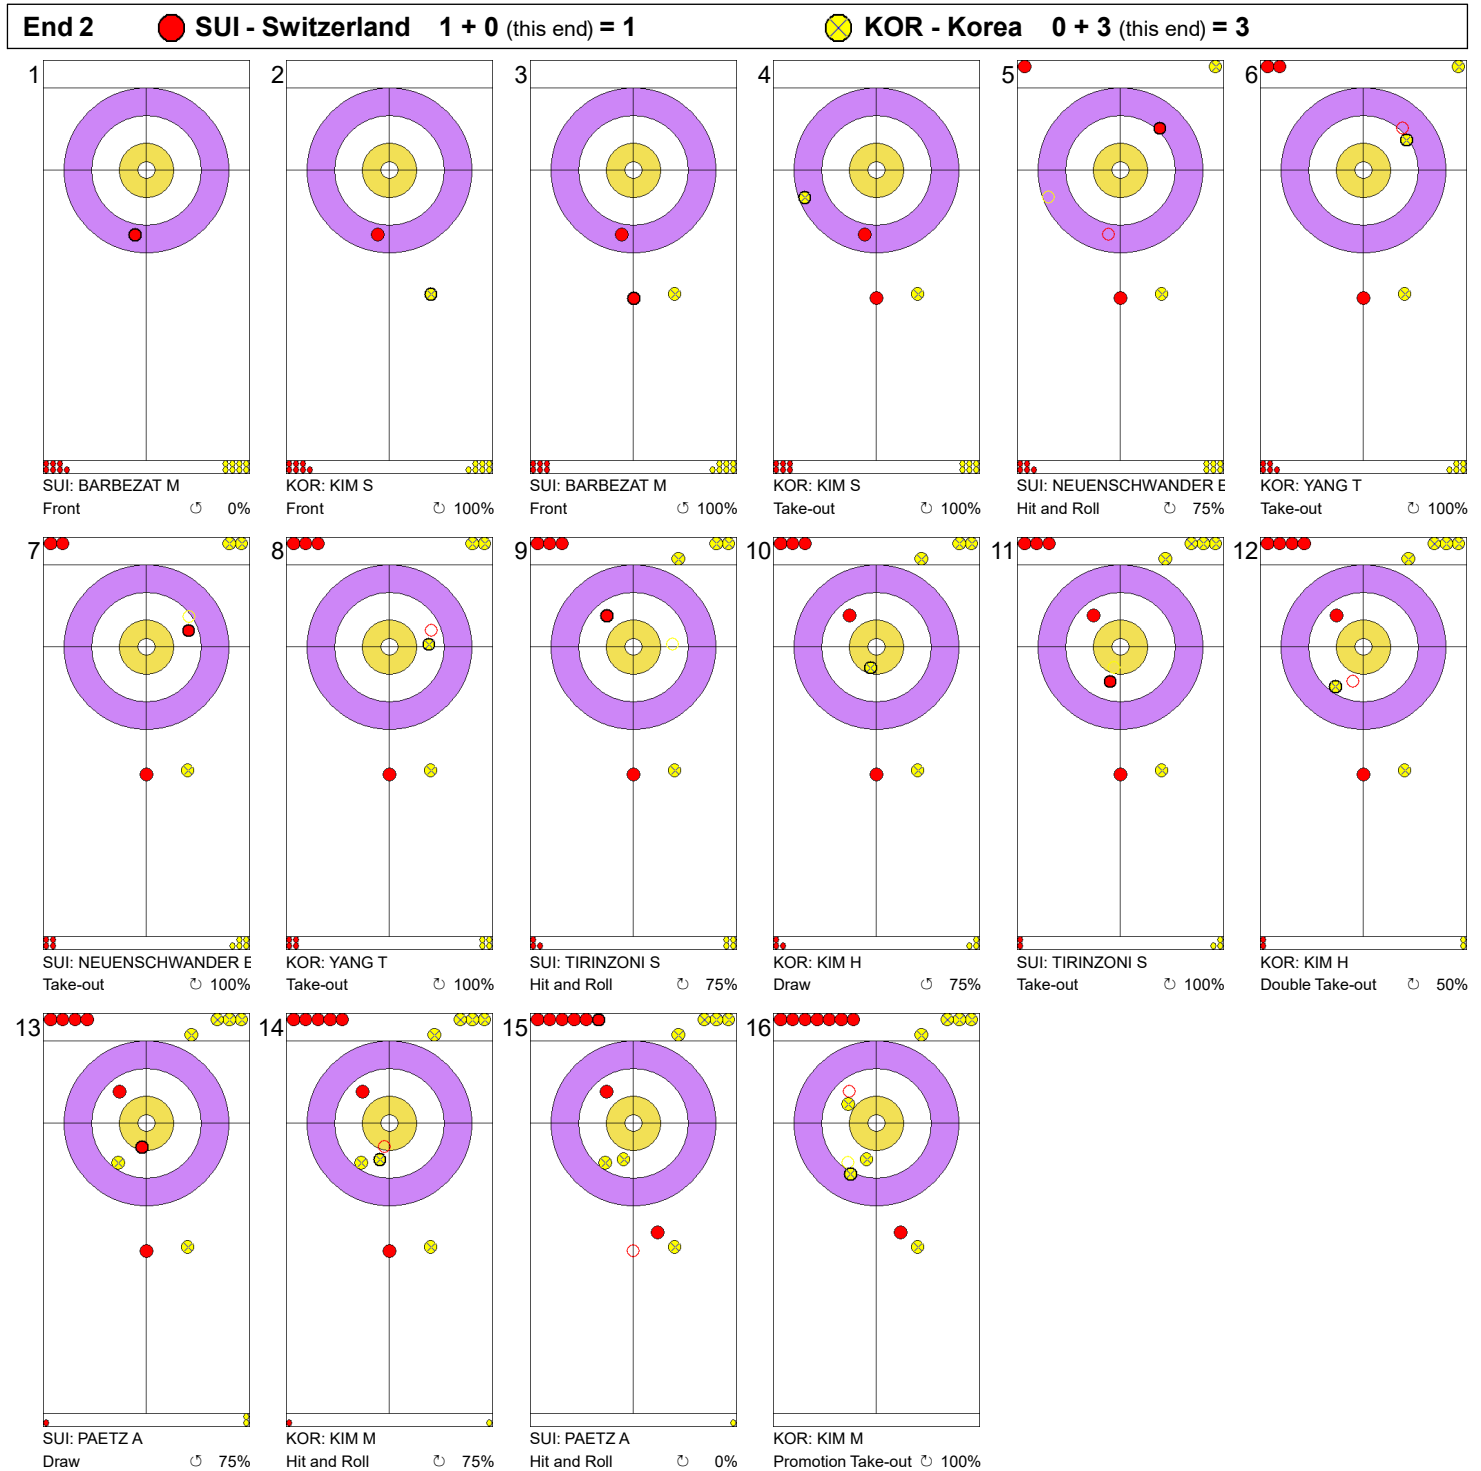

Game - Shot by Shot

Legend:
 Clockwise
  Counter-clockwise
 - Not considered

Game - Shot by Shot

Legend:
 Clockwise
  Counter-clockwise
 - Not considered

Game - Shot by Shot

Legend:
 Clockwise Counter-clockwise - Not considered

Game - Shot by Shot

Legend:
 ↻ Clockwise ↺ Counter-clockwise - Not considered

Game - Shot by Shot

Legend:
 Clockwise
  Counter-clockwise
 - Not considered

Game - Shot by Shot

Legend:
 Clockwise
  Counter-clockwise
 - Not considered