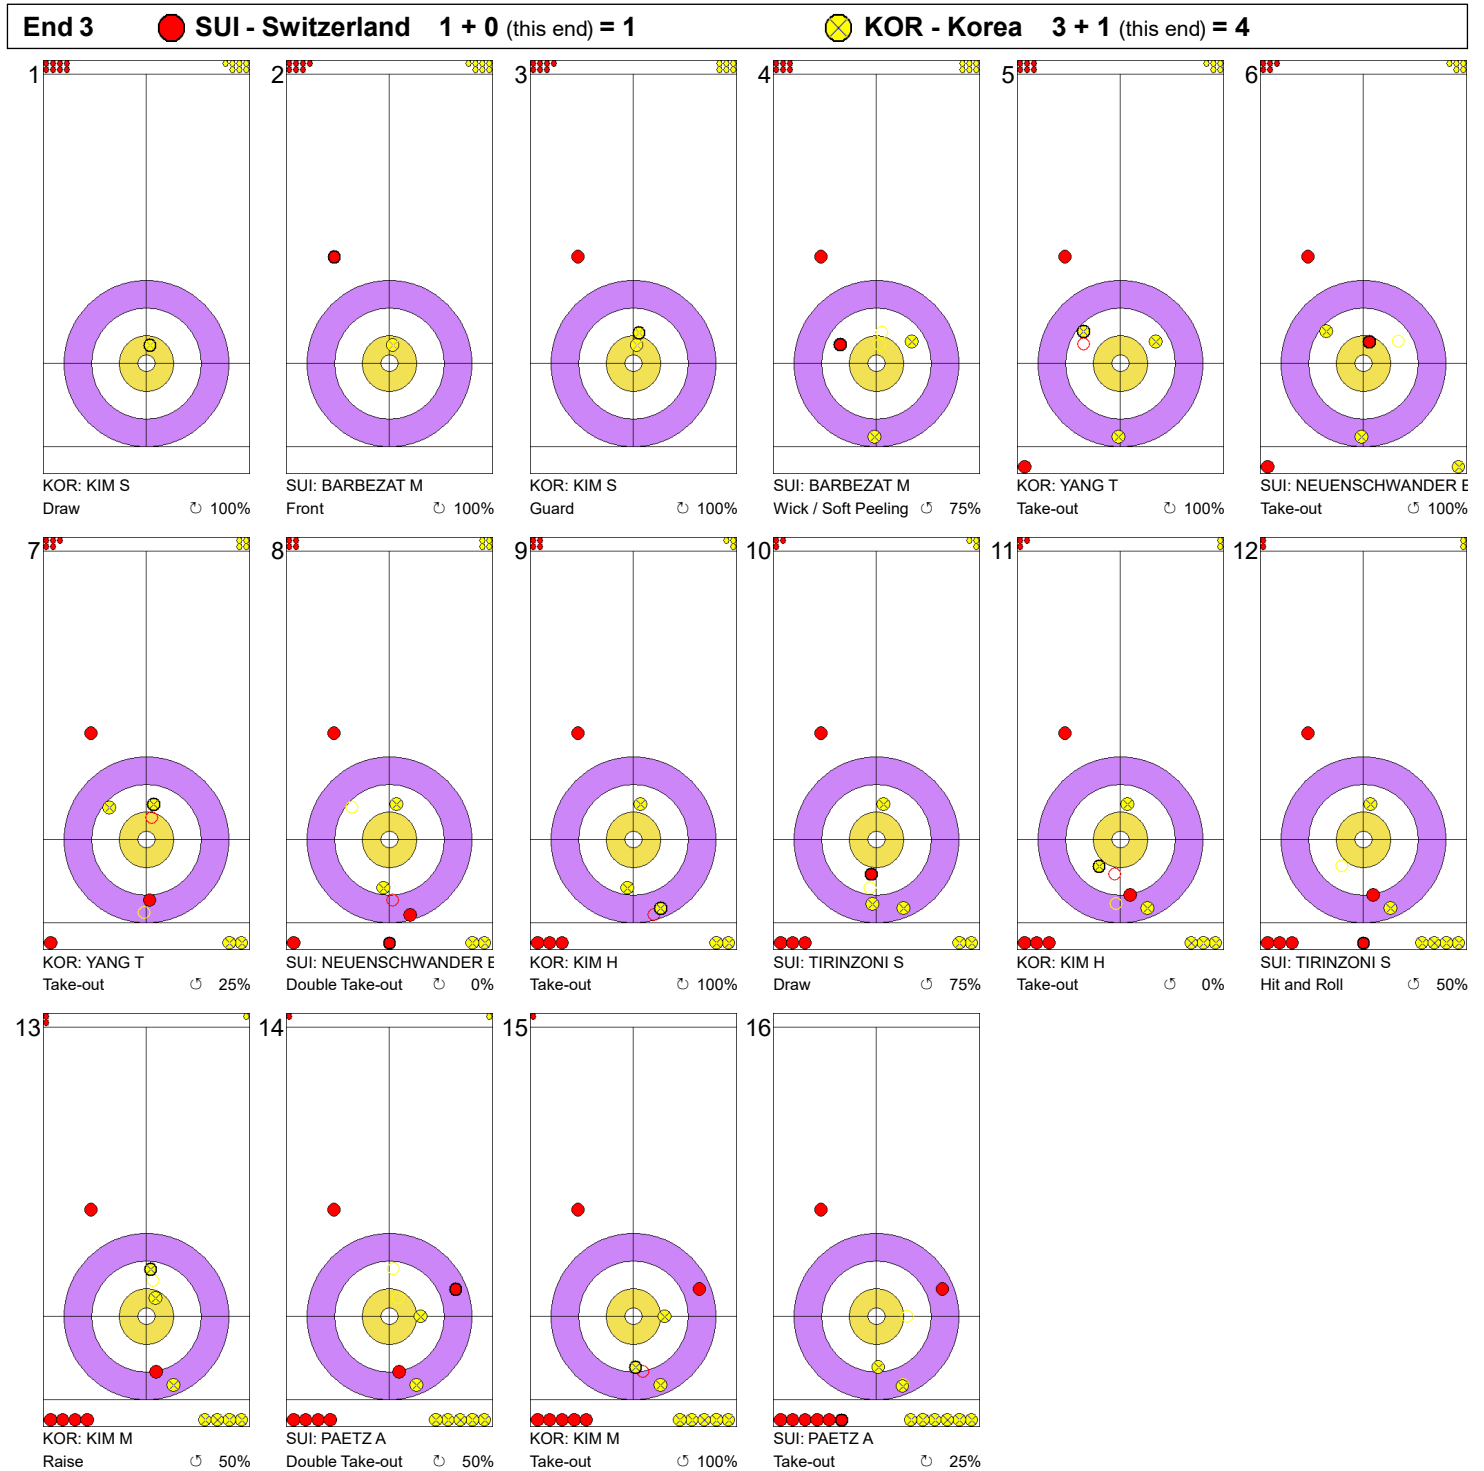

Game - Shot by Shot

Legend:
 Clockwise
  Counter-clockwise
 - Not considered

Game - Shot by Shot

Legend:
 Clockwise
  Counter-clockwise
 - Not considered

Game - Shot by Shot

Legend:
 Clockwise Counter-clockwise - Not considered

Game - Shot by Shot

Legend:
 ↻ Clockwise ↺ Counter-clockwise - Not considered

Game - Shot by Shot

Legend:
 Clockwise
  Counter-clockwise
 - Not considered

Game - Shot by Shot

Legend:
 Clockwise
  Counter-clockwise
 - Not considered