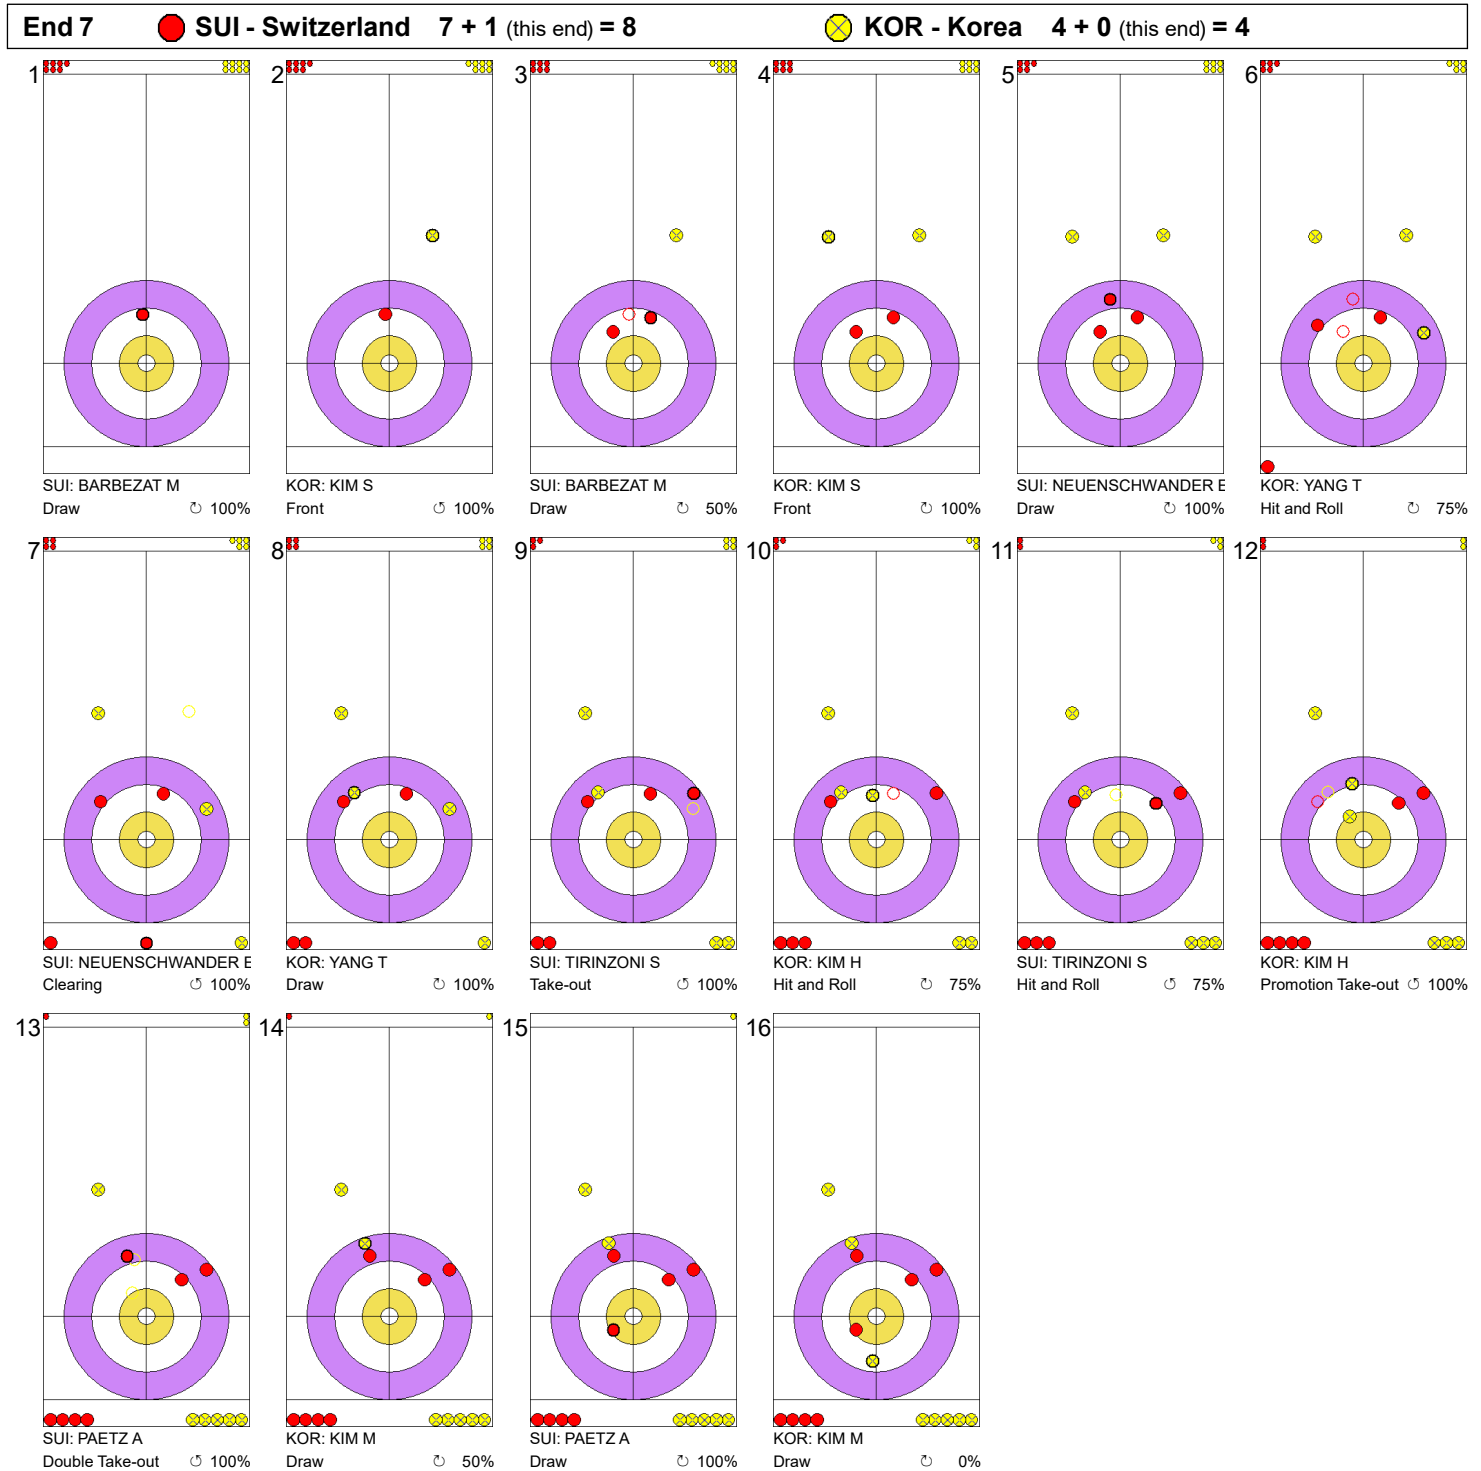

Game - Shot by Shot

Legend:
 Clockwise
  Counter-clockwise
 - Not considered

Game - Shot by Shot

Legend:
 Clockwise
  Counter-clockwise
 - Not considered

Game - Shot by Shot

Legend:
 Clockwise Counter-clockwise - Not considered

Game - Shot by Shot

Legend:
 ↻ Clockwise ↺ Counter-clockwise - Not considered

Game - Shot by Shot

Legend:
 Clockwise
  Counter-clockwise
 - Not considered

Game - Shot by Shot

Legend:
 Clockwise
  Counter-clockwise
 - Not considered