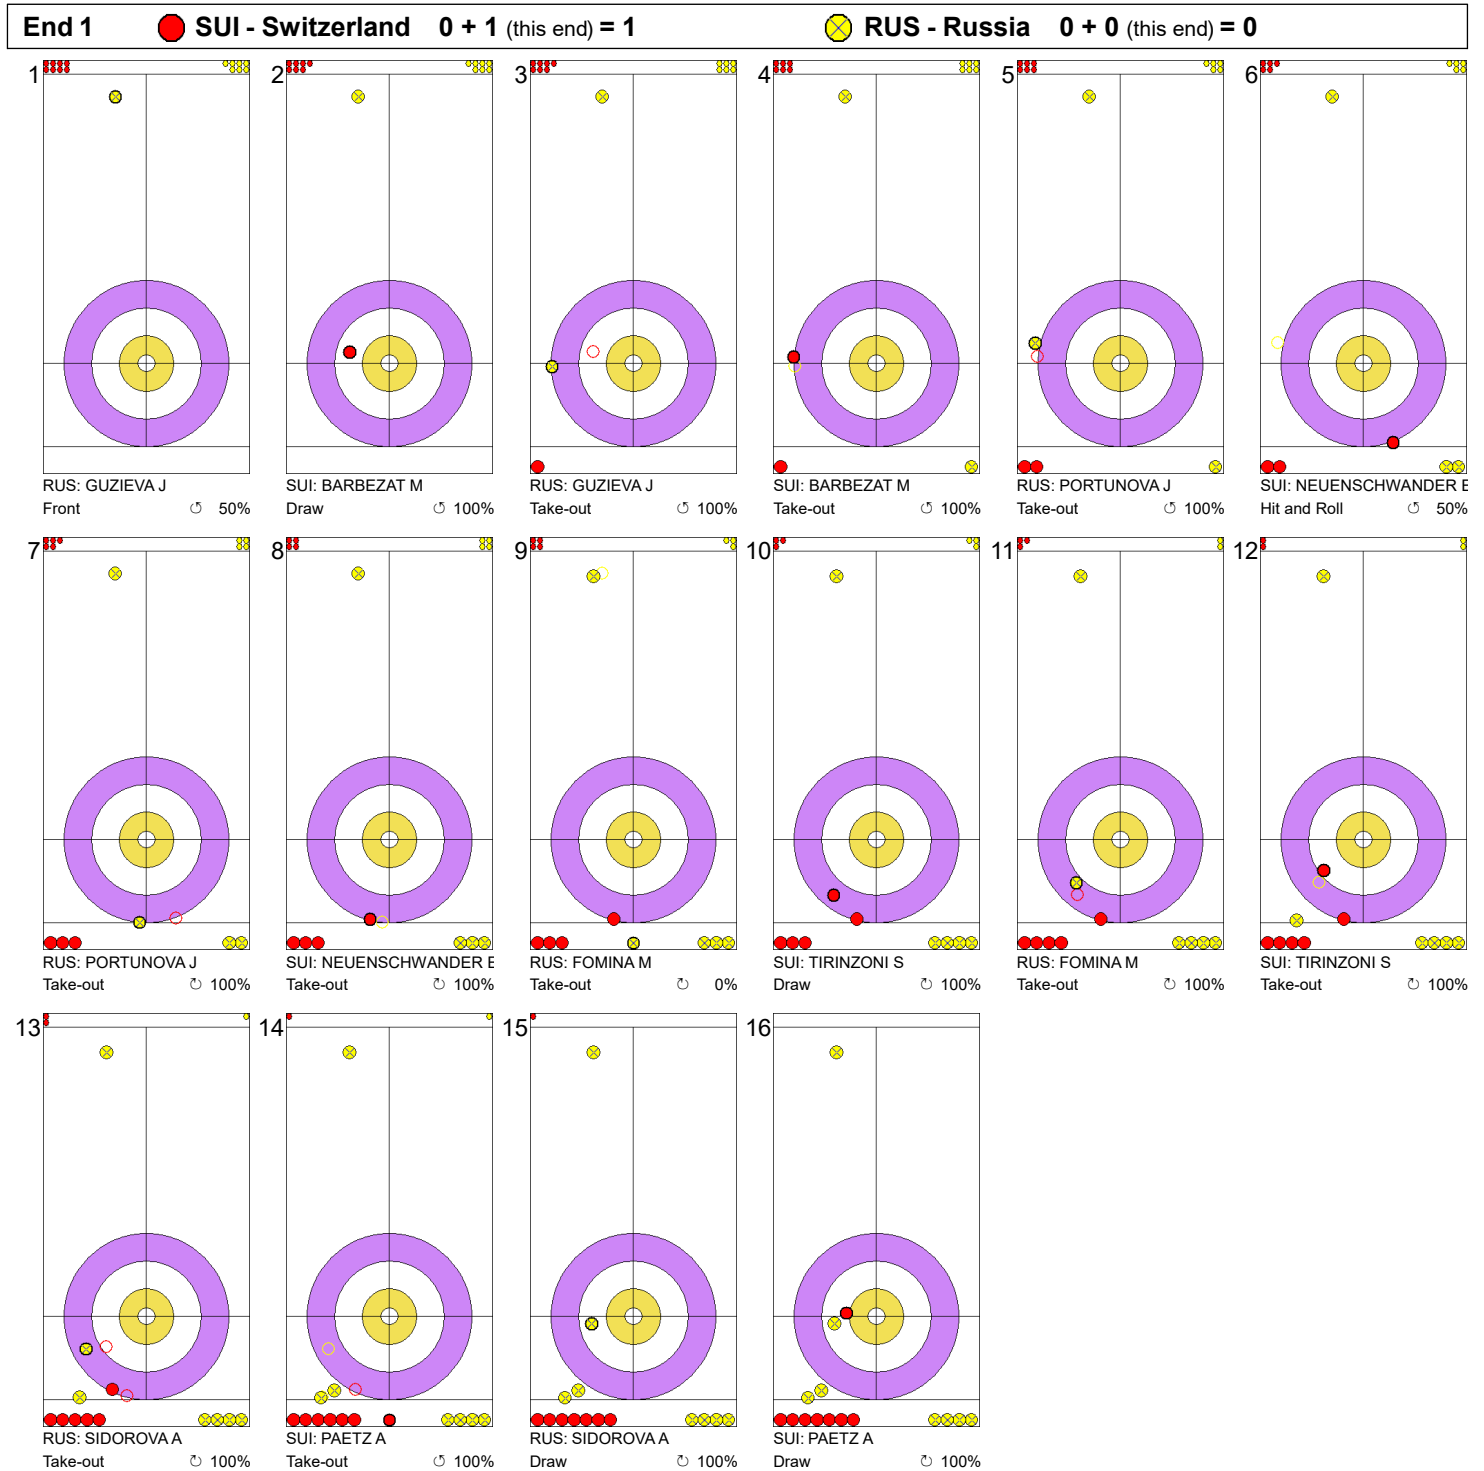

Game - Shot by Shot

**Legend:**  
 Clockwise     
  Counter-clockwise     
 - Not considered

Game - Shot by Shot

**Legend:**  
 Clockwise     
  Counter-clockwise     
 - Not considered

Game - Shot by Shot

Legend:  
 Clockwise     
  Counter-clockwise     
 - Not considered

Game - Shot by Shot

**Legend:**  
 Clockwise     
  Counter-clockwise     
 - Not considered

Game - Shot by Shot

**Legend:**  
 Clockwise     
  Counter-clockwise     
 - Not considered

Game - Shot by Shot

**Legend:**  
 Clockwise     
  Counter-clockwise     
 - Not considered

Game - Shot by Shot

**Legend:**  
 Clockwise     
  Counter-clockwise     
 - Not considered