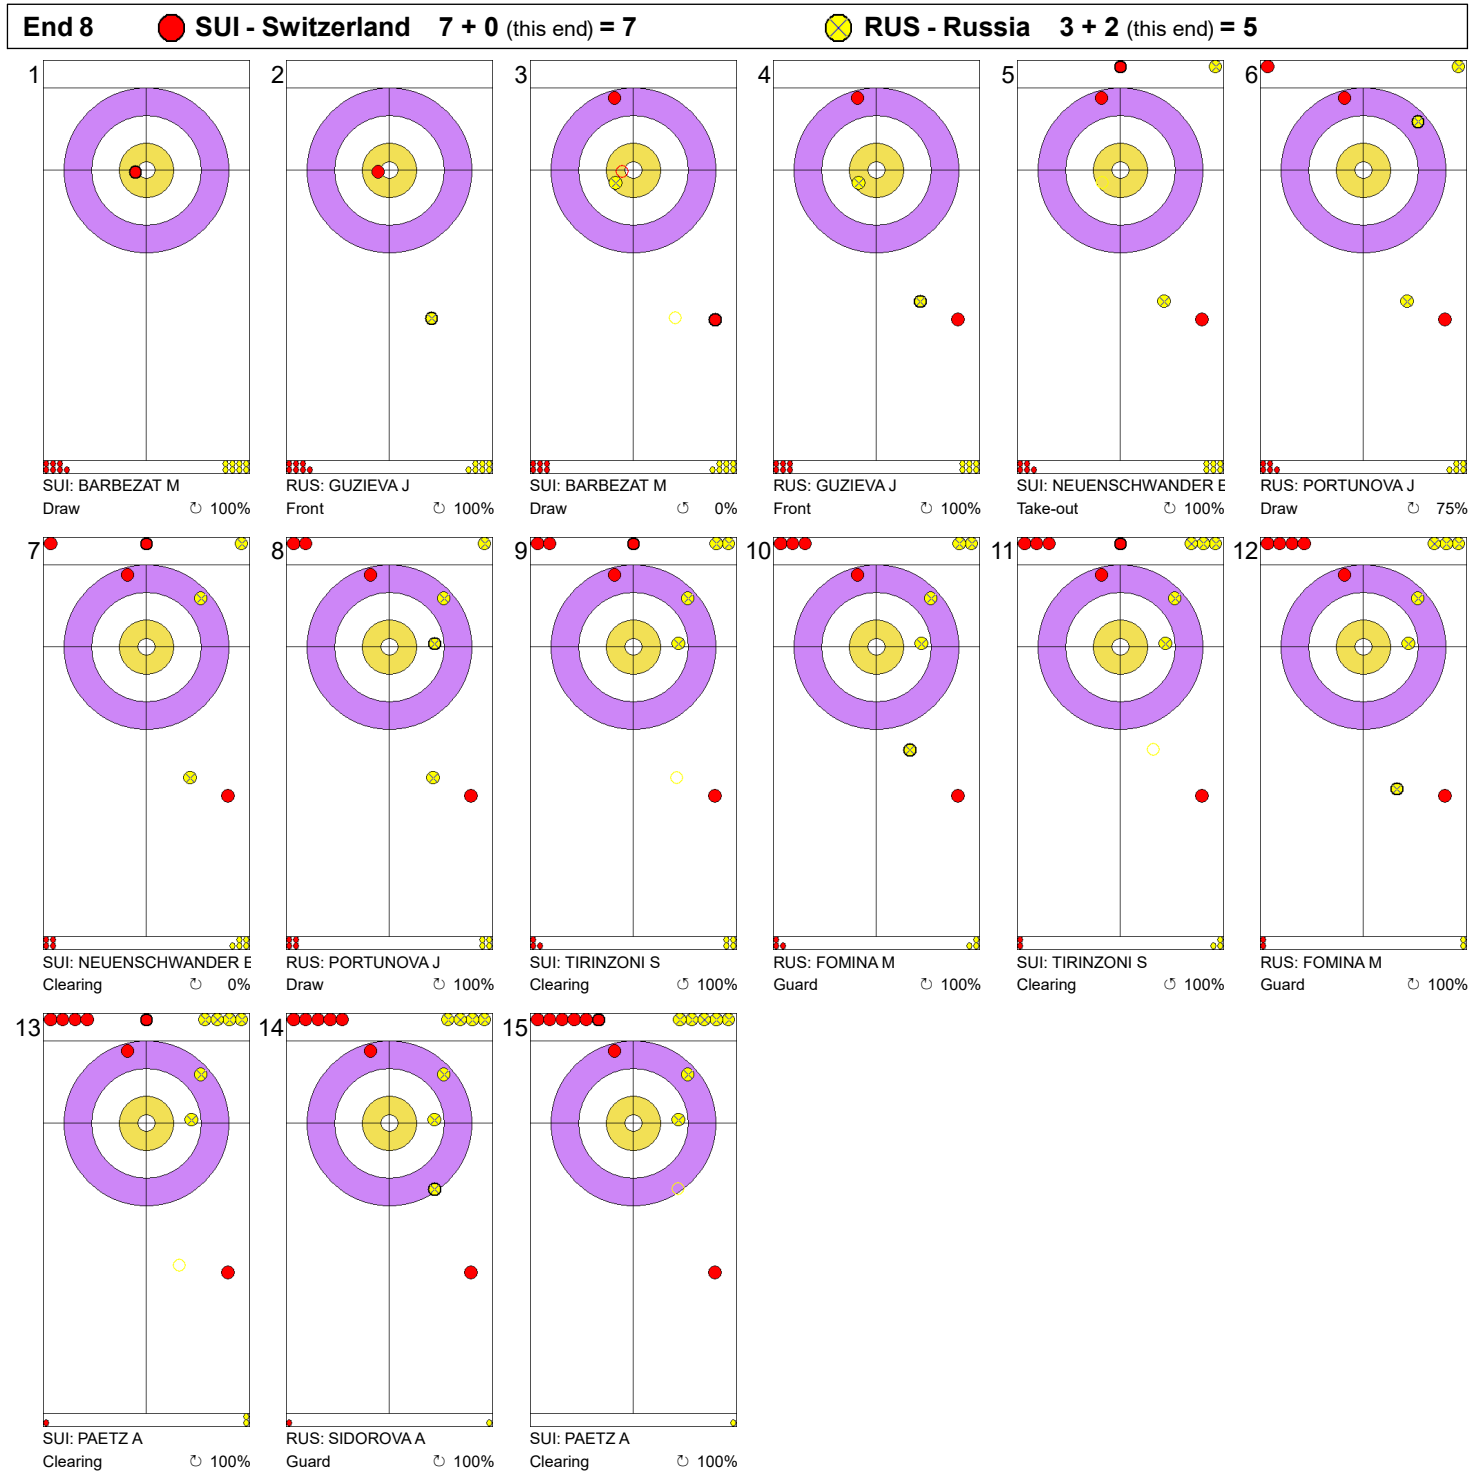

Game - Shot by Shot

**Legend:**  
 Clockwise     
  Counter-clockwise     
 - Not considered

Game - Shot by Shot

**Legend:**  
 Clockwise     
  Counter-clockwise     
 - Not considered

Game - Shot by Shot

Legend:  
 Clockwise     
  Counter-clockwise     
 - Not considered

Game - Shot by Shot

**Legend:**  
 Clockwise     
  Counter-clockwise     
 - Not considered

Game - Shot by Shot

**Legend:**  
 Clockwise     
  Counter-clockwise     
 - Not considered

Game - Shot by Shot

**Legend:**  
 Clockwise     
  Counter-clockwise     
 - Not considered

Game - Shot by Shot

**Legend:**  
 Clockwise     
  Counter-clockwise     
 - Not considered