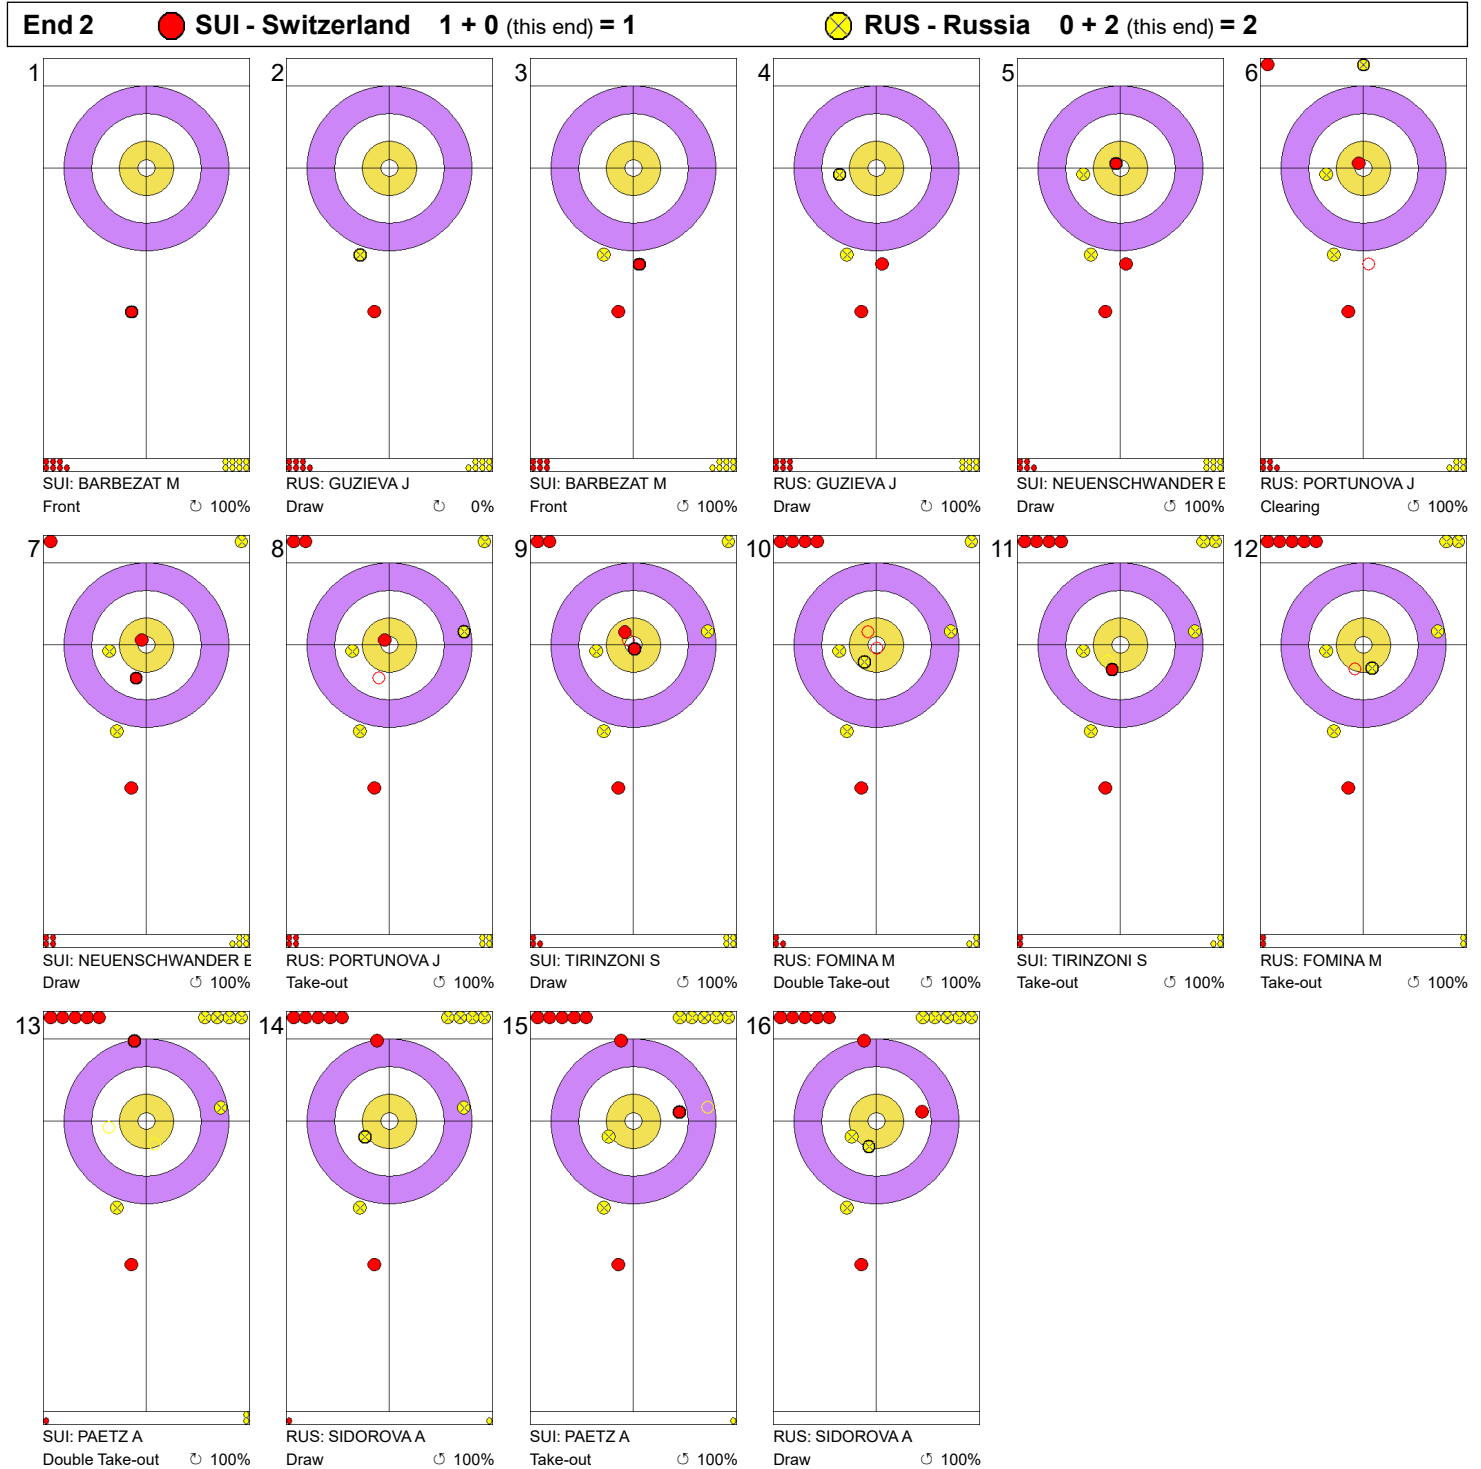

Game - Shot by Shot

**Legend:**  
 Clockwise     
  Counter-clockwise     
 - Not considered

Game - Shot by Shot

**Legend:**  
 Clockwise     
  Counter-clockwise     
 - Not considered

Game - Shot by Shot

Legend:  
 Clockwise     
  Counter-clockwise     
 - Not considered

Game - Shot by Shot

**Legend:**  
 Clockwise     
  Counter-clockwise     
 - Not considered

Game - Shot by Shot

**Legend:**  
 Clockwise     
  Counter-clockwise     
 - Not considered

Game - Shot by Shot

**Legend:**  
 Clockwise     
  Counter-clockwise     
 - Not considered

Game - Shot by Shot

**Legend:**  
 Clockwise     
  Counter-clockwise     
 - Not considered