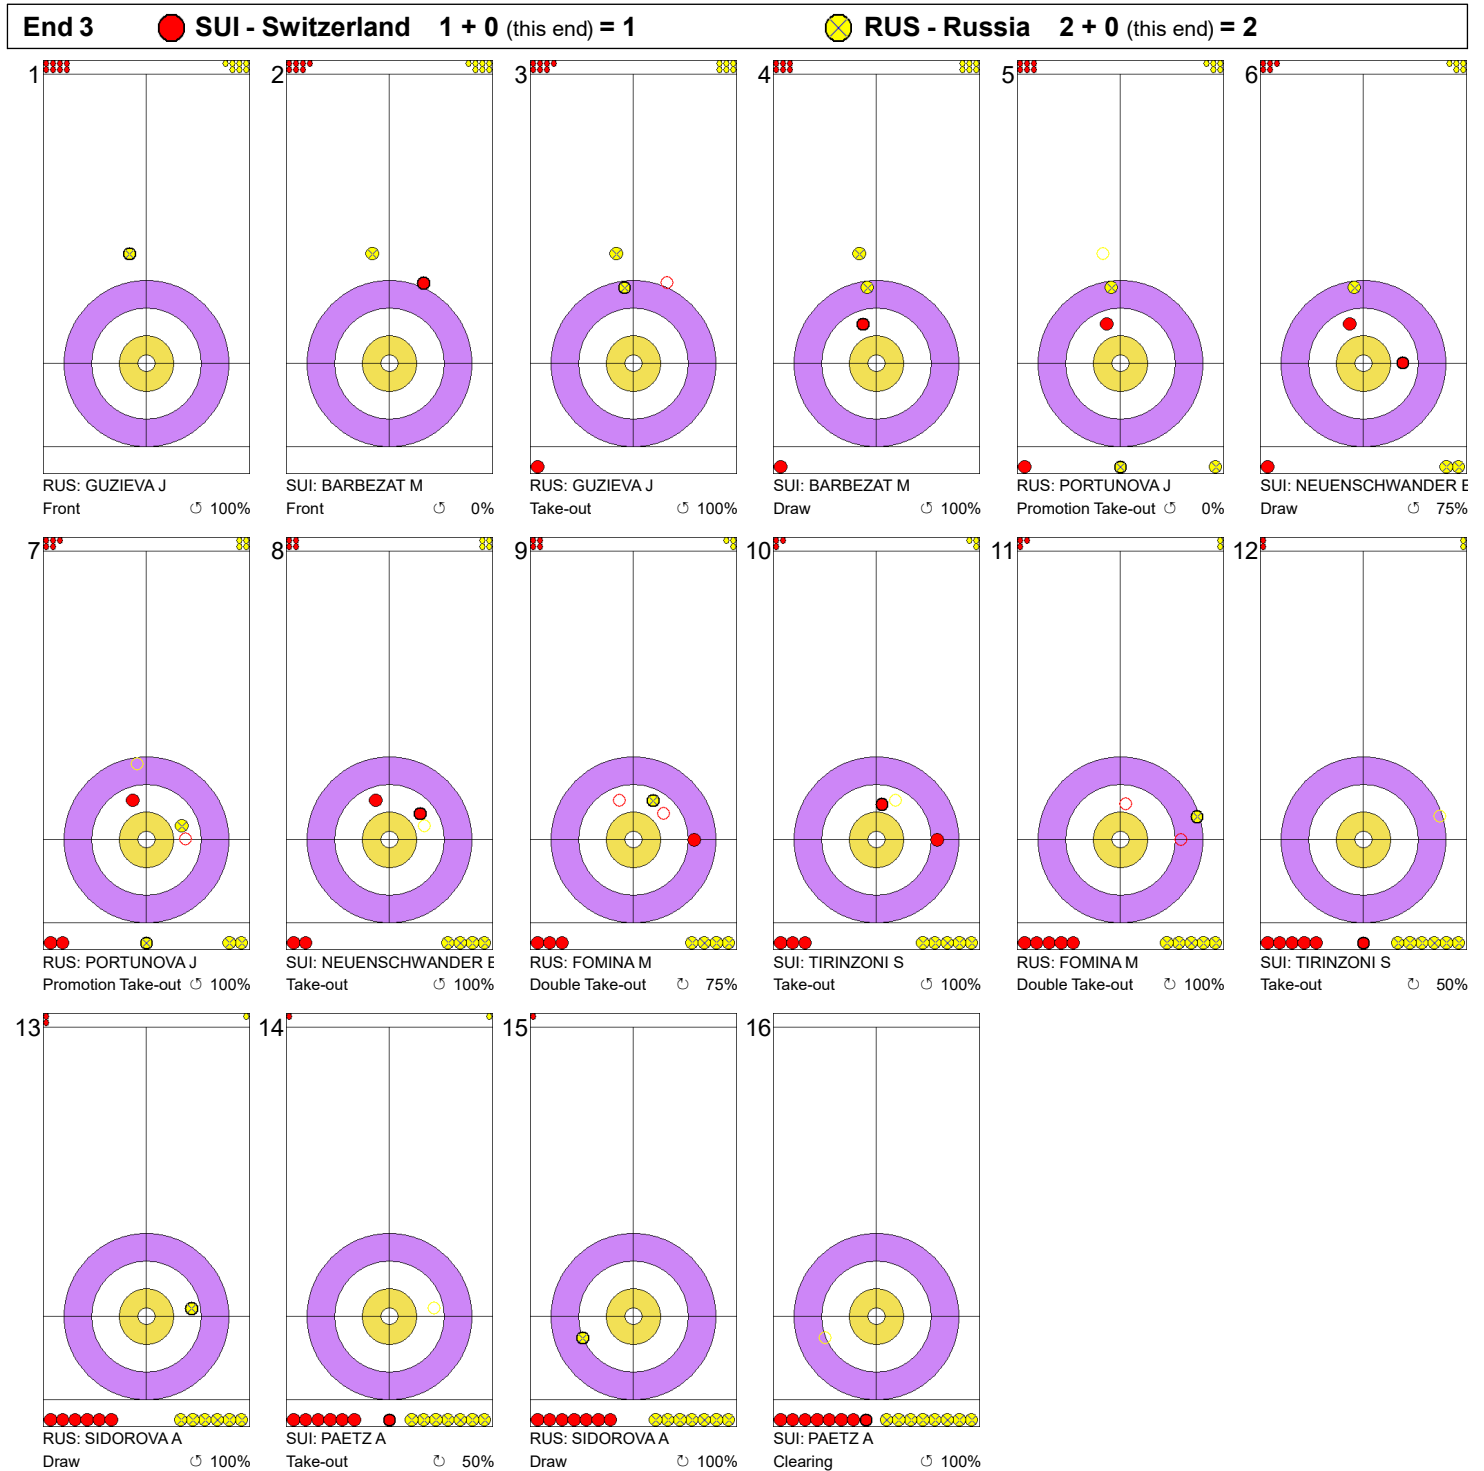

Game - Shot by Shot

**Legend:**  
 Clockwise     
  Counter-clockwise     
 - Not considered

Game - Shot by Shot

**Legend:**  
 Clockwise     
  Counter-clockwise     
 - Not considered

Game - Shot by Shot

Legend:  
 Clockwise     
  Counter-clockwise     
 - Not considered

Game - Shot by Shot

**Legend:**  
 Clockwise     
  Counter-clockwise     
 - Not considered

Game - Shot by Shot

**Legend:**  
 Clockwise     
  Counter-clockwise     
 - Not considered

Game - Shot by Shot

**Legend:**  
 Clockwise     
  Counter-clockwise     
 - Not considered

Game - Shot by Shot

**Legend:**  
 Clockwise     
  Counter-clockwise     
 - Not considered