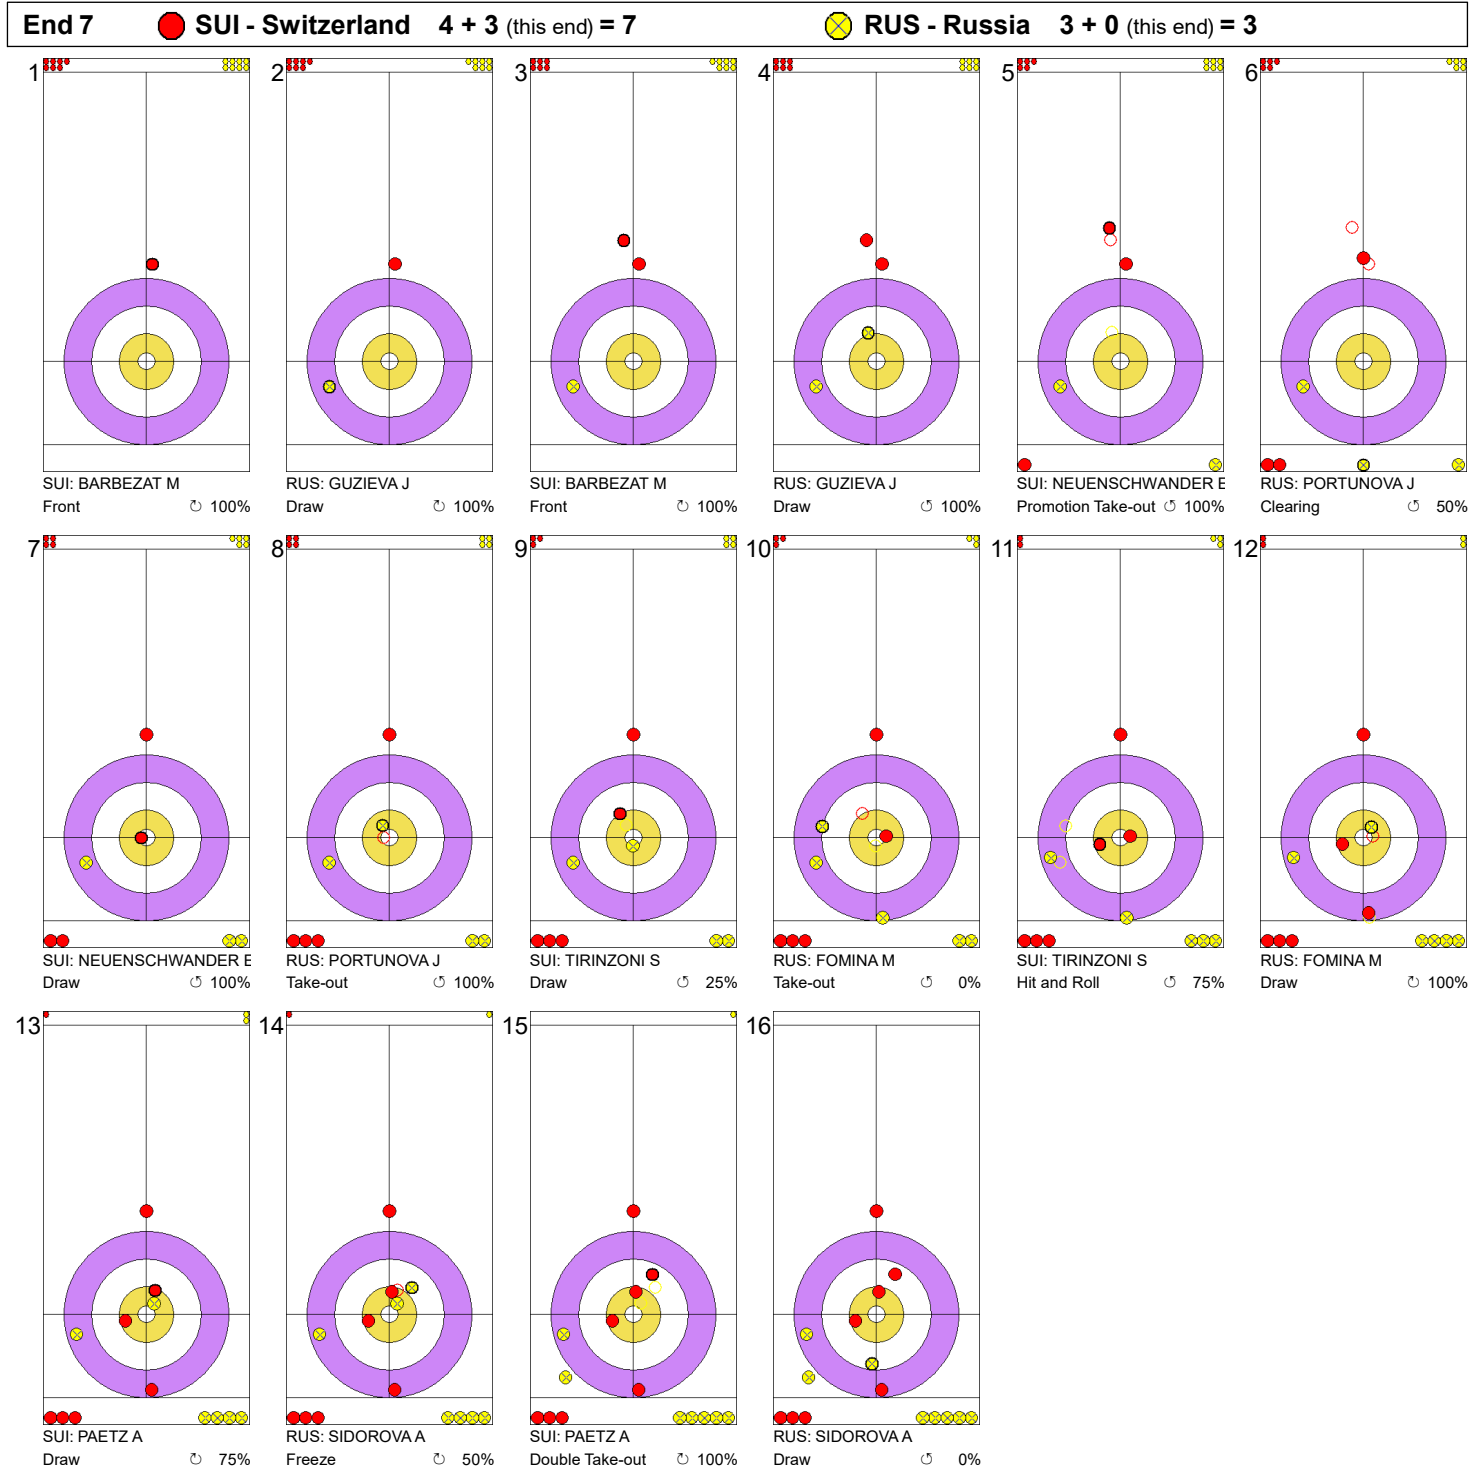

Game - Shot by Shot

**Legend:**  
 Clockwise     
  Counter-clockwise     
 - Not considered

Game - Shot by Shot

**Legend:**  
 Clockwise     
  Counter-clockwise     
 - Not considered

Game - Shot by Shot

Legend:  
 Clockwise     
  Counter-clockwise     
 - Not considered

Game - Shot by Shot

**Legend:**  
 Clockwise     
  Counter-clockwise     
 - Not considered

Game - Shot by Shot

**Legend:**  
 Clockwise     
  Counter-clockwise     
 - Not considered

Game - Shot by Shot

**Legend:**  
 Clockwise     
  Counter-clockwise     
 - Not considered

Game - Shot by Shot

**Legend:**  
 Clockwise     
  Counter-clockwise     
 - Not considered