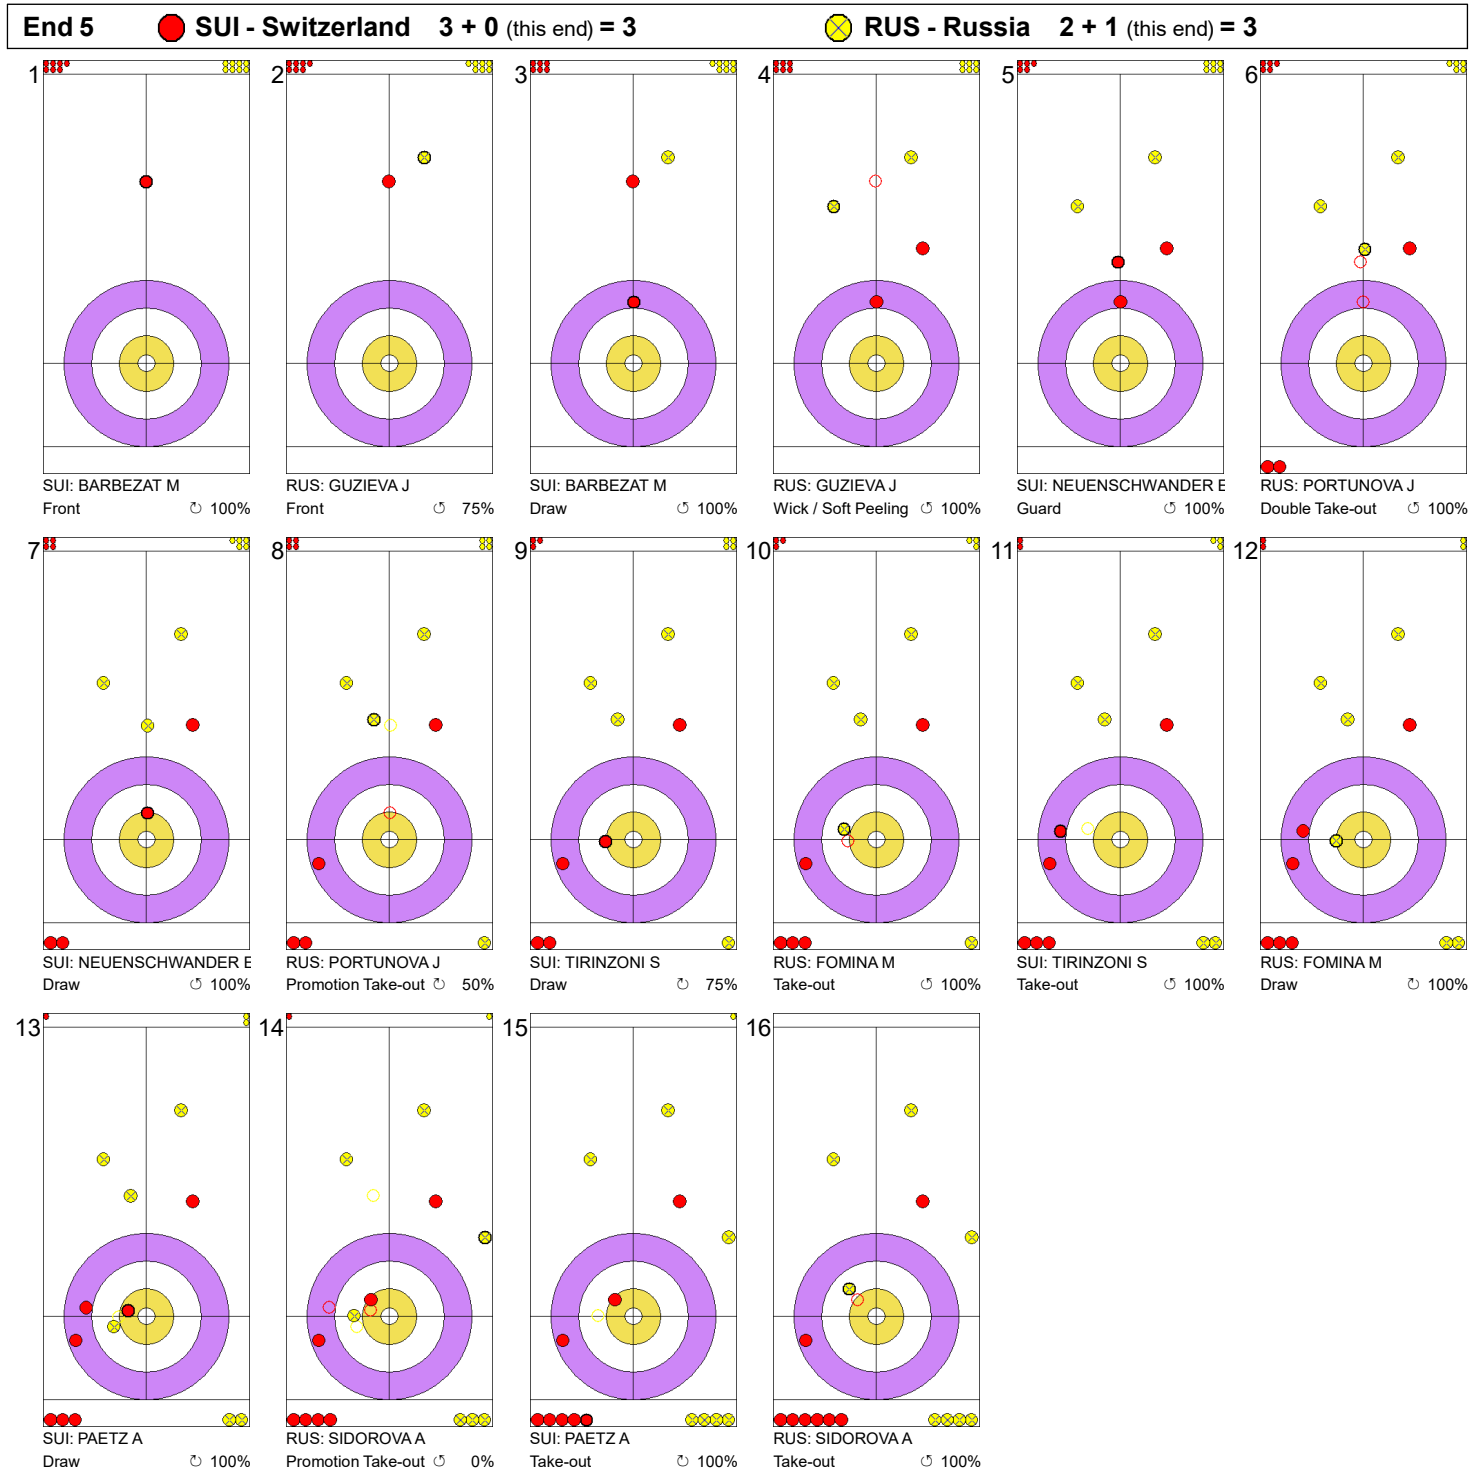

Game - Shot by Shot

**Legend:**  
 Clockwise     
  Counter-clockwise     
 - Not considered

Game - Shot by Shot

**Legend:**  
 Clockwise     
  Counter-clockwise     
 - Not considered

Game - Shot by Shot

Legend:  
 Clockwise     
  Counter-clockwise     
 - Not considered

Game - Shot by Shot

**Legend:**  
 Clockwise     
  Counter-clockwise     
 - Not considered

Game - Shot by Shot

**Legend:**  
 Clockwise     
  Counter-clockwise     
 - Not considered

Game - Shot by Shot

**Legend:**  
 Clockwise     
  Counter-clockwise     
 - Not considered

Game - Shot by Shot

**Legend:**  
 Clockwise     
  Counter-clockwise     
 - Not considered