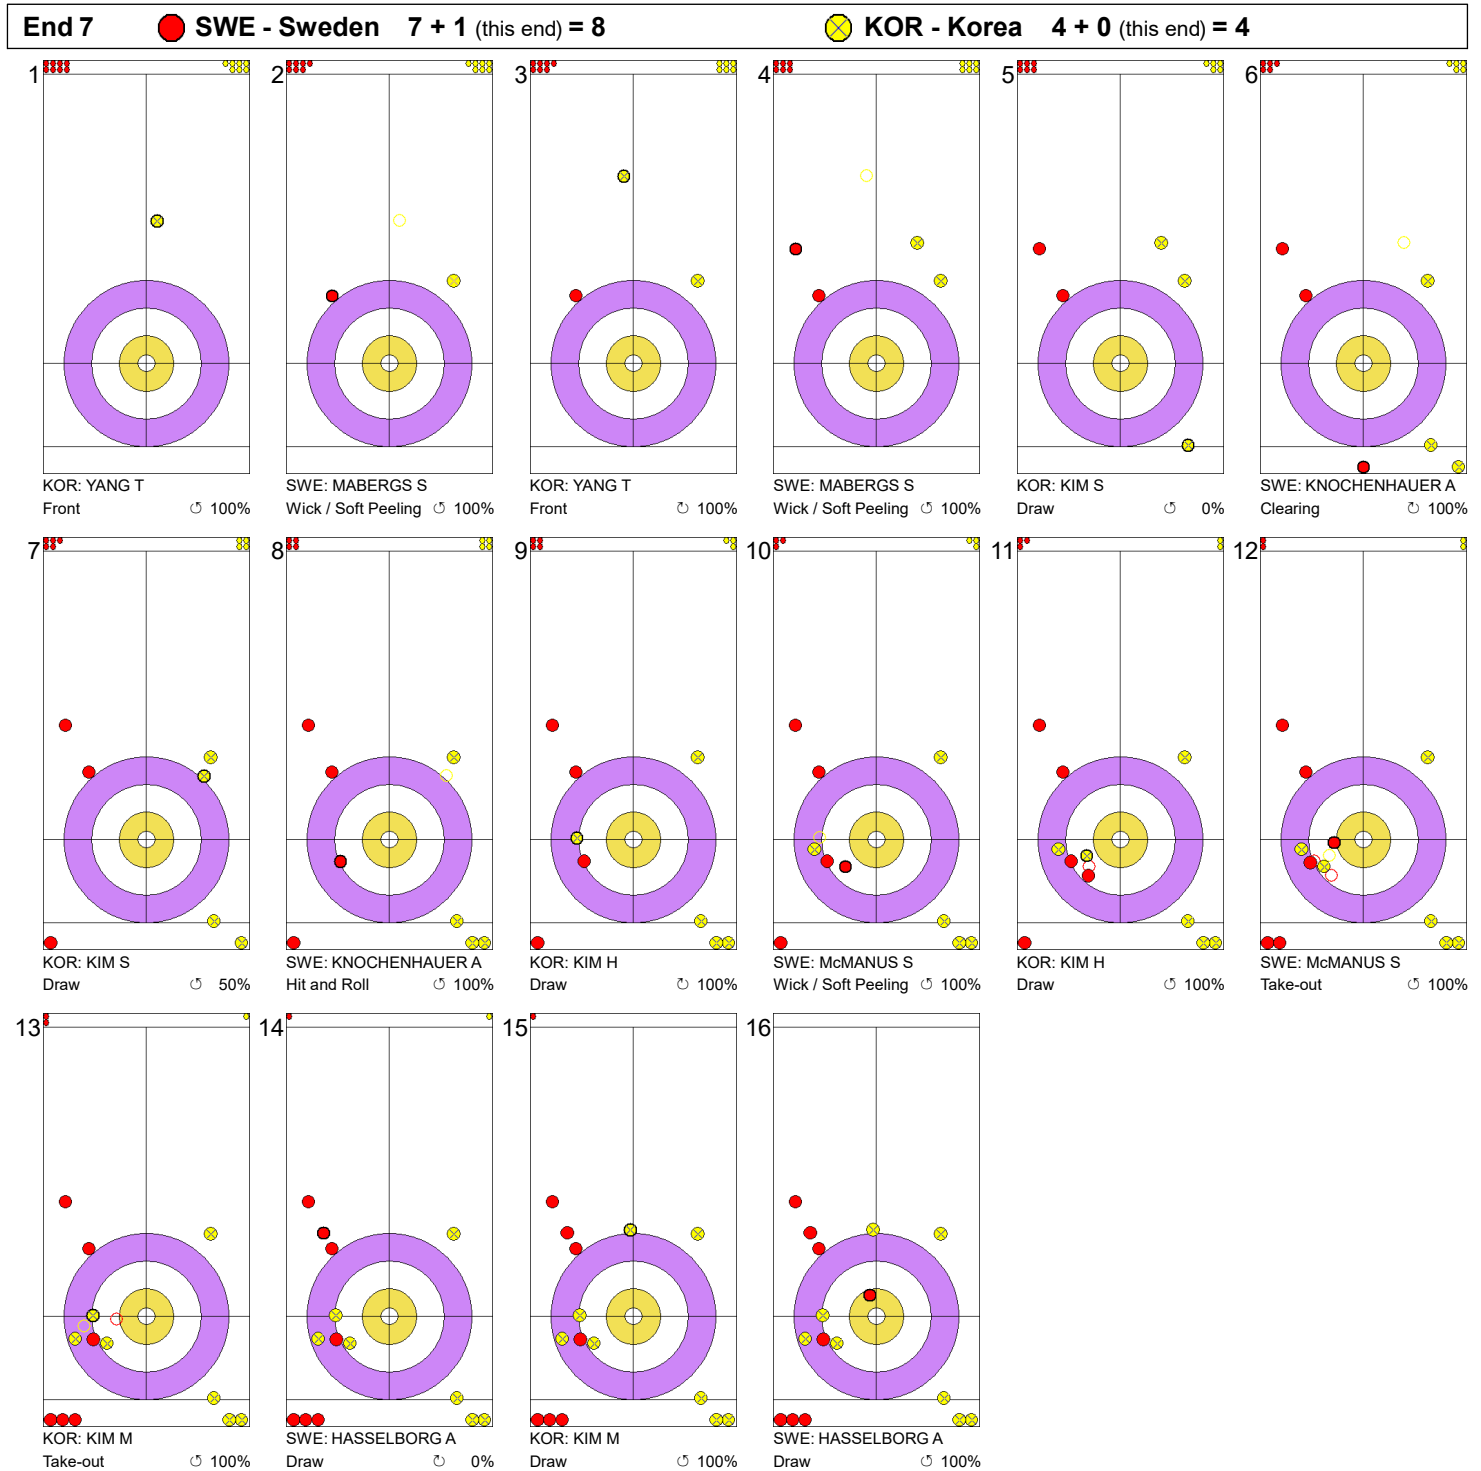

Game - Shot by Shot

Legend:
 Clockwise
  Counter-clockwise
 - Not considered

Game - Shot by Shot

Legend:
 Clockwise
  Counter-clockwise
 - Not considered

Game - Shot by Shot

Legend:
 Clockwise
  Counter-clockwise
 - Not considered

Game - Shot by Shot

Legend:
 ↻ Clockwise ↺ Counter-clockwise - Not considered

Game - Shot by Shot

Legend:
 ↻ Clockwise ↺ Counter-clockwise - Not considered

Game - Shot by Shot

Legend:
 Clockwise
  Counter-clockwise
 - Not considered

Game - Shot by Shot

Legend:
 ⌚ Clockwise ⌚ Counter-clockwise - Not considered