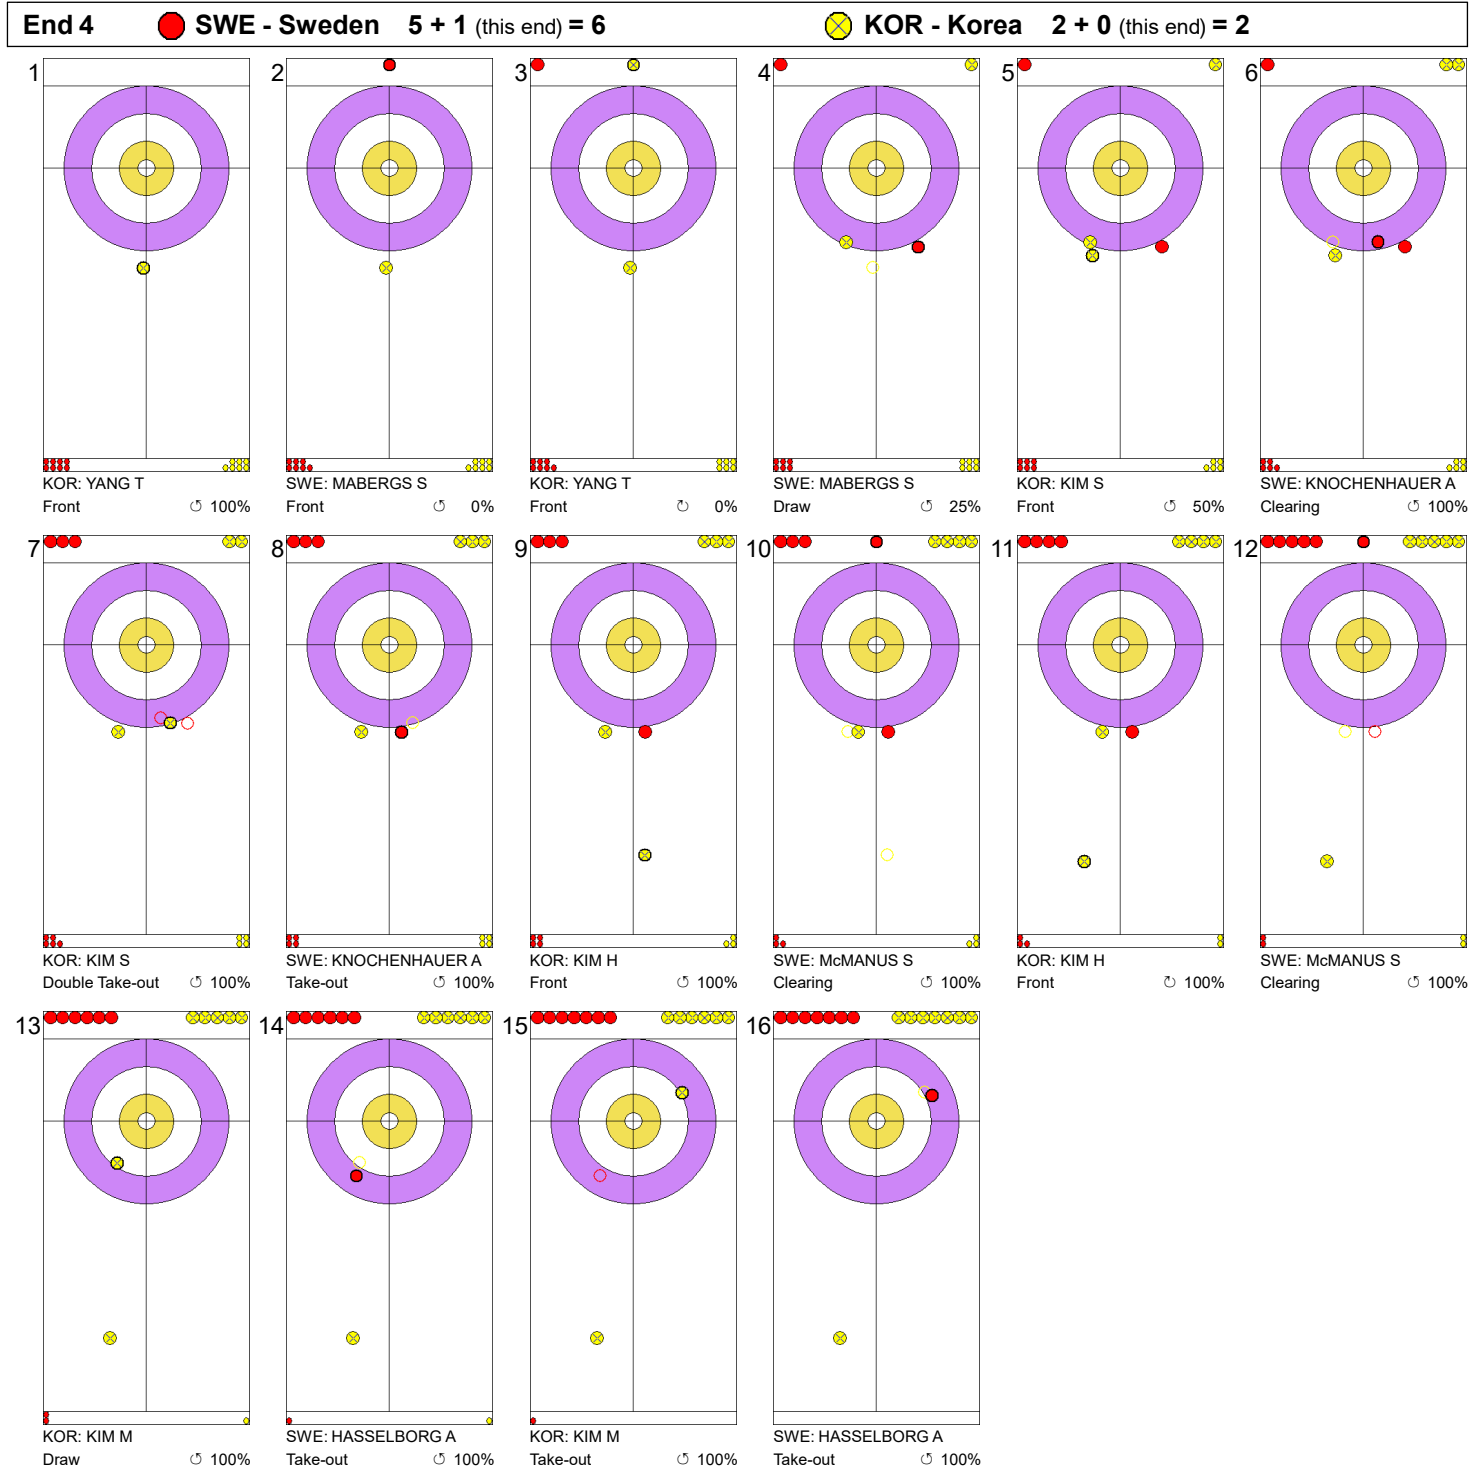

Game - Shot by Shot

Legend:
 Clockwise
  Counter-clockwise
 - Not considered

Game - Shot by Shot

Legend:
 Clockwise
  Counter-clockwise
 - Not considered

Game - Shot by Shot

Legend:
 Clockwise
  Counter-clockwise
 - Not considered

Game - Shot by Shot

Legend:
 ↻ Clockwise ↺ Counter-clockwise - Not considered

Game - Shot by Shot

Legend:
 ↻ Clockwise ↺ Counter-clockwise - Not considered

Game - Shot by Shot

Legend:
 Clockwise
  Counter-clockwise
 - Not considered

Game - Shot by Shot

Legend:
 ⌚ Clockwise ⌚ Counter-clockwise - Not considered