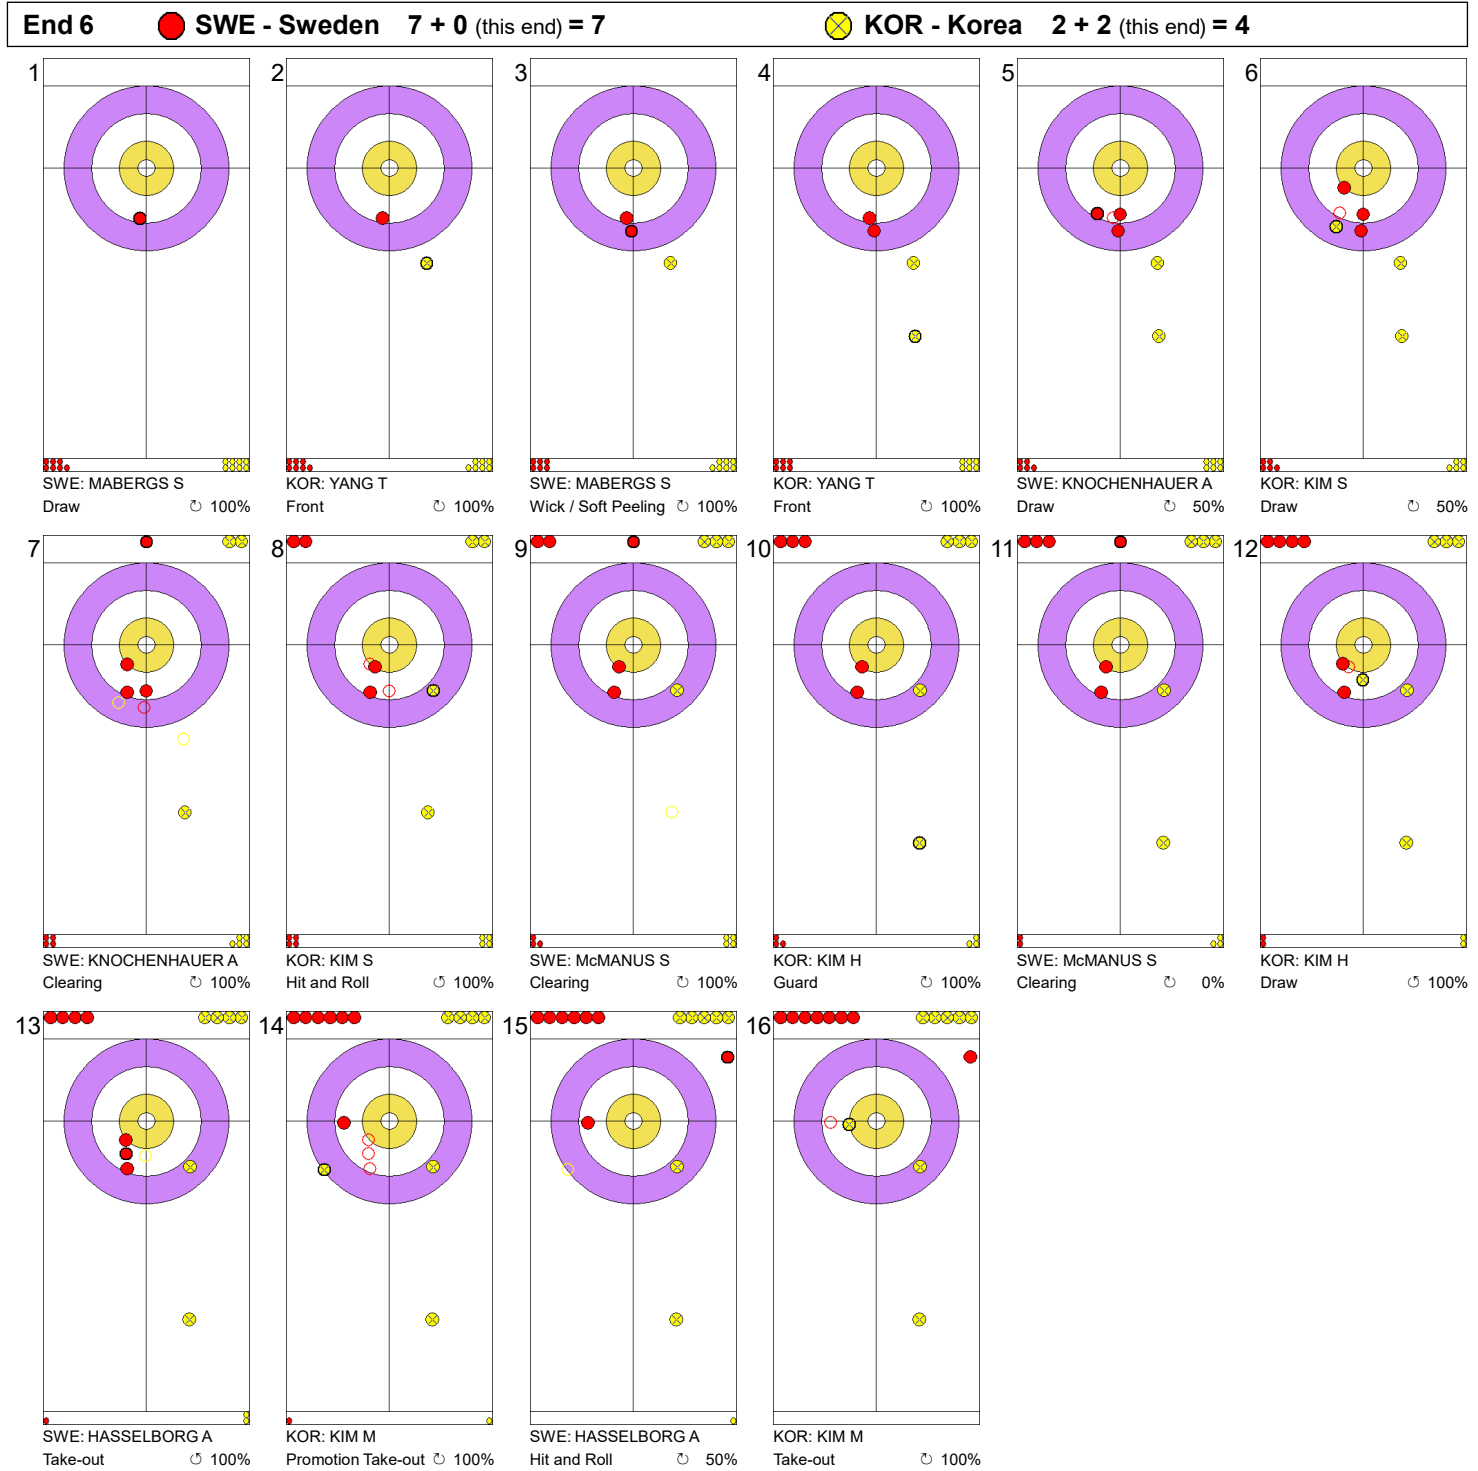

Game - Shot by Shot

Legend:
 Clockwise
  Counter-clockwise
 - Not considered

Game - Shot by Shot

Legend:
 Clockwise
  Counter-clockwise
 - Not considered

Game - Shot by Shot

Legend:
 Clockwise
  Counter-clockwise
 - Not considered

Game - Shot by Shot

Legend:
 ↻ Clockwise ↺ Counter-clockwise - Not considered

Game - Shot by Shot

Legend:
 ↻ Clockwise ↺ Counter-clockwise - Not considered

Game - Shot by Shot

Legend:
 Clockwise
  Counter-clockwise
 - Not considered

Game - Shot by Shot

Legend:
 ⌚ Clockwise ⌚ Counter-clockwise - Not considered