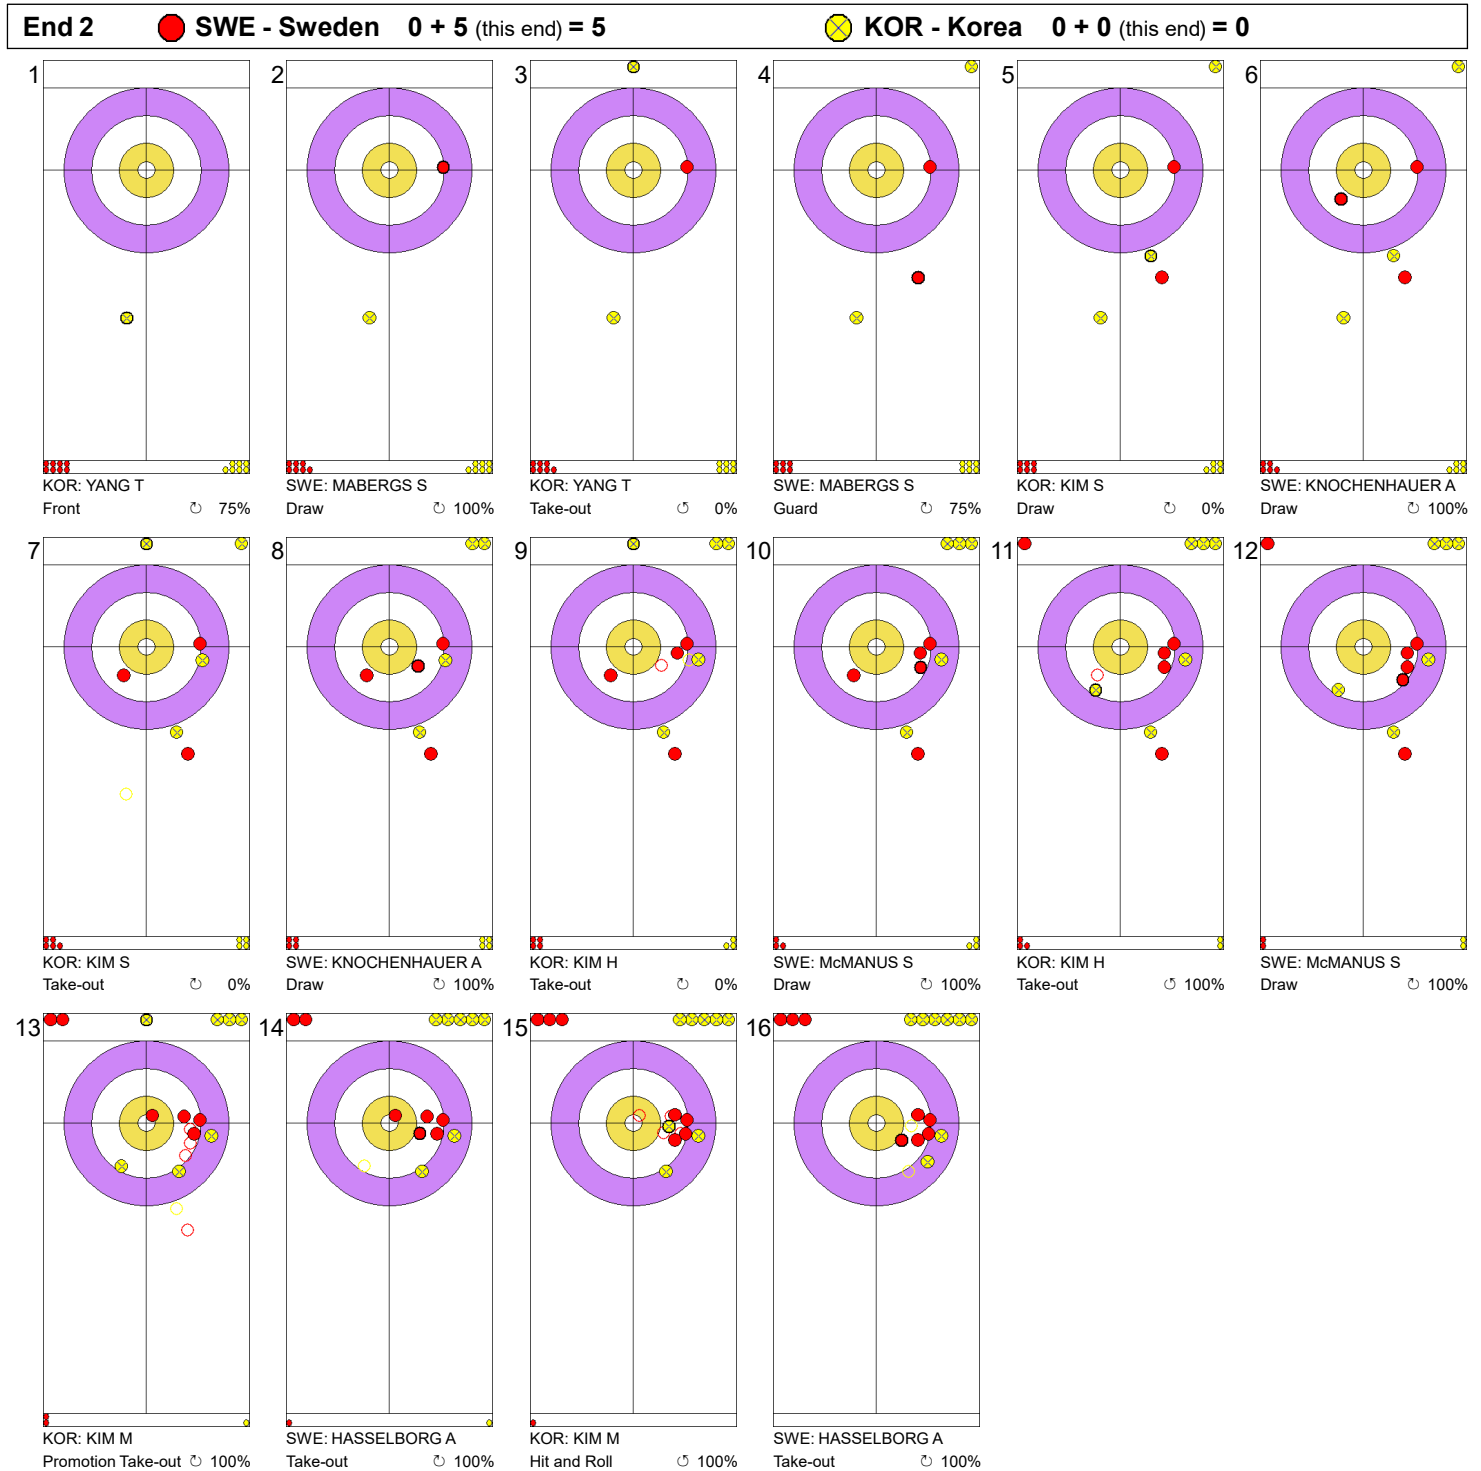

Game - Shot by Shot

Legend:
 Clockwise
  Counter-clockwise
 - Not considered

Game - Shot by Shot

Legend:
 Clockwise
  Counter-clockwise
 - Not considered

Game - Shot by Shot

Legend:
 Clockwise
  Counter-clockwise
 - Not considered

Game - Shot by Shot

Legend:
 ↻ Clockwise ↺ Counter-clockwise - Not considered

Game - Shot by Shot

Legend:
 ↻ Clockwise ↺ Counter-clockwise - Not considered

Game - Shot by Shot

Legend:
 Clockwise
  Counter-clockwise
 - Not considered

Game - Shot by Shot

Legend:
 ⌚ Clockwise ⌚ Counter-clockwise - Not considered