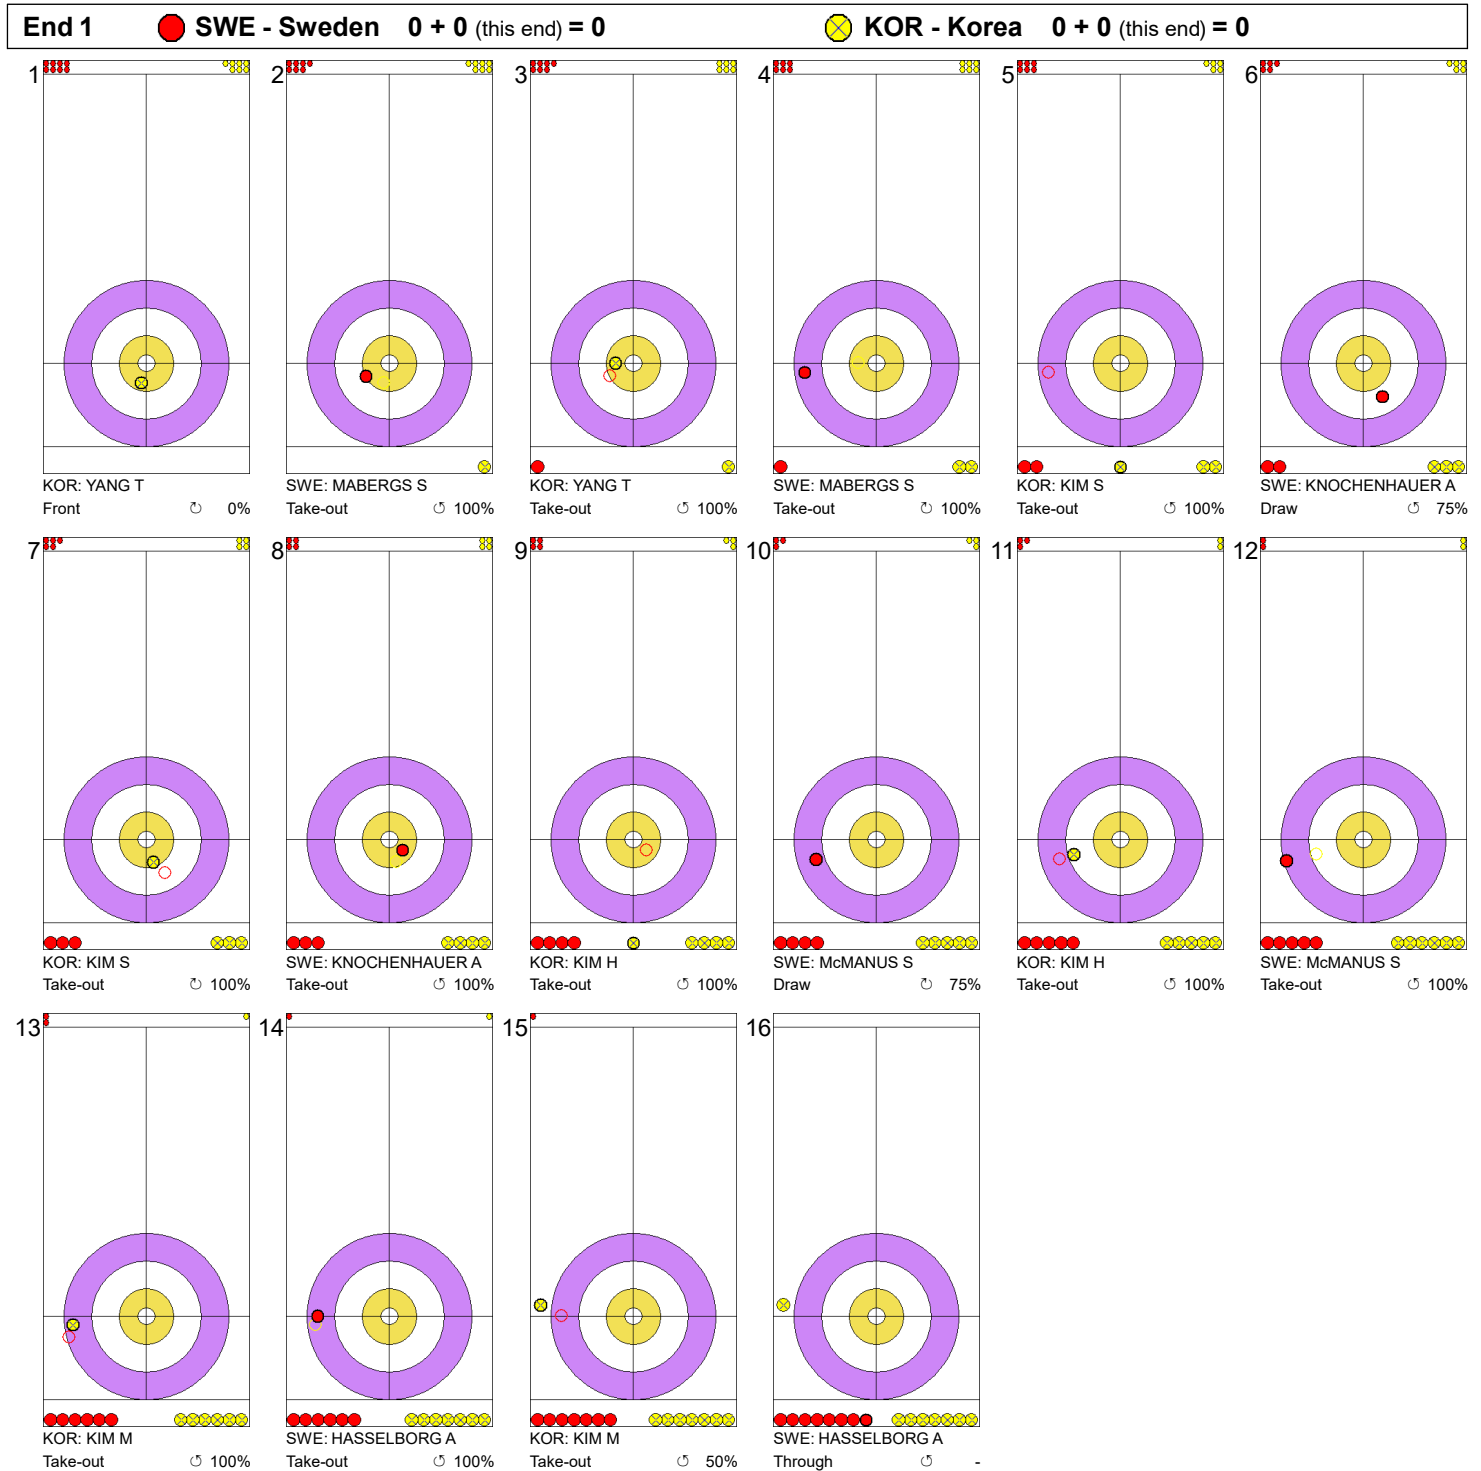

Game - Shot by Shot

Legend:
 Clockwise
  Counter-clockwise
 - Not considered

Game - Shot by Shot

Legend:
 Clockwise
  Counter-clockwise
 - Not considered

Game - Shot by Shot

Legend:
 Clockwise
  Counter-clockwise
 - Not considered

Game - Shot by Shot

Legend:
 ↻ Clockwise ↺ Counter-clockwise - Not considered

Game - Shot by Shot

Legend:
 ↻ Clockwise ↺ Counter-clockwise - Not considered

Game - Shot by Shot

Legend:
 Clockwise
  Counter-clockwise
 - Not considered

Game - Shot by Shot

Legend:
 ⌚ Clockwise ⌚ Counter-clockwise - Not considered