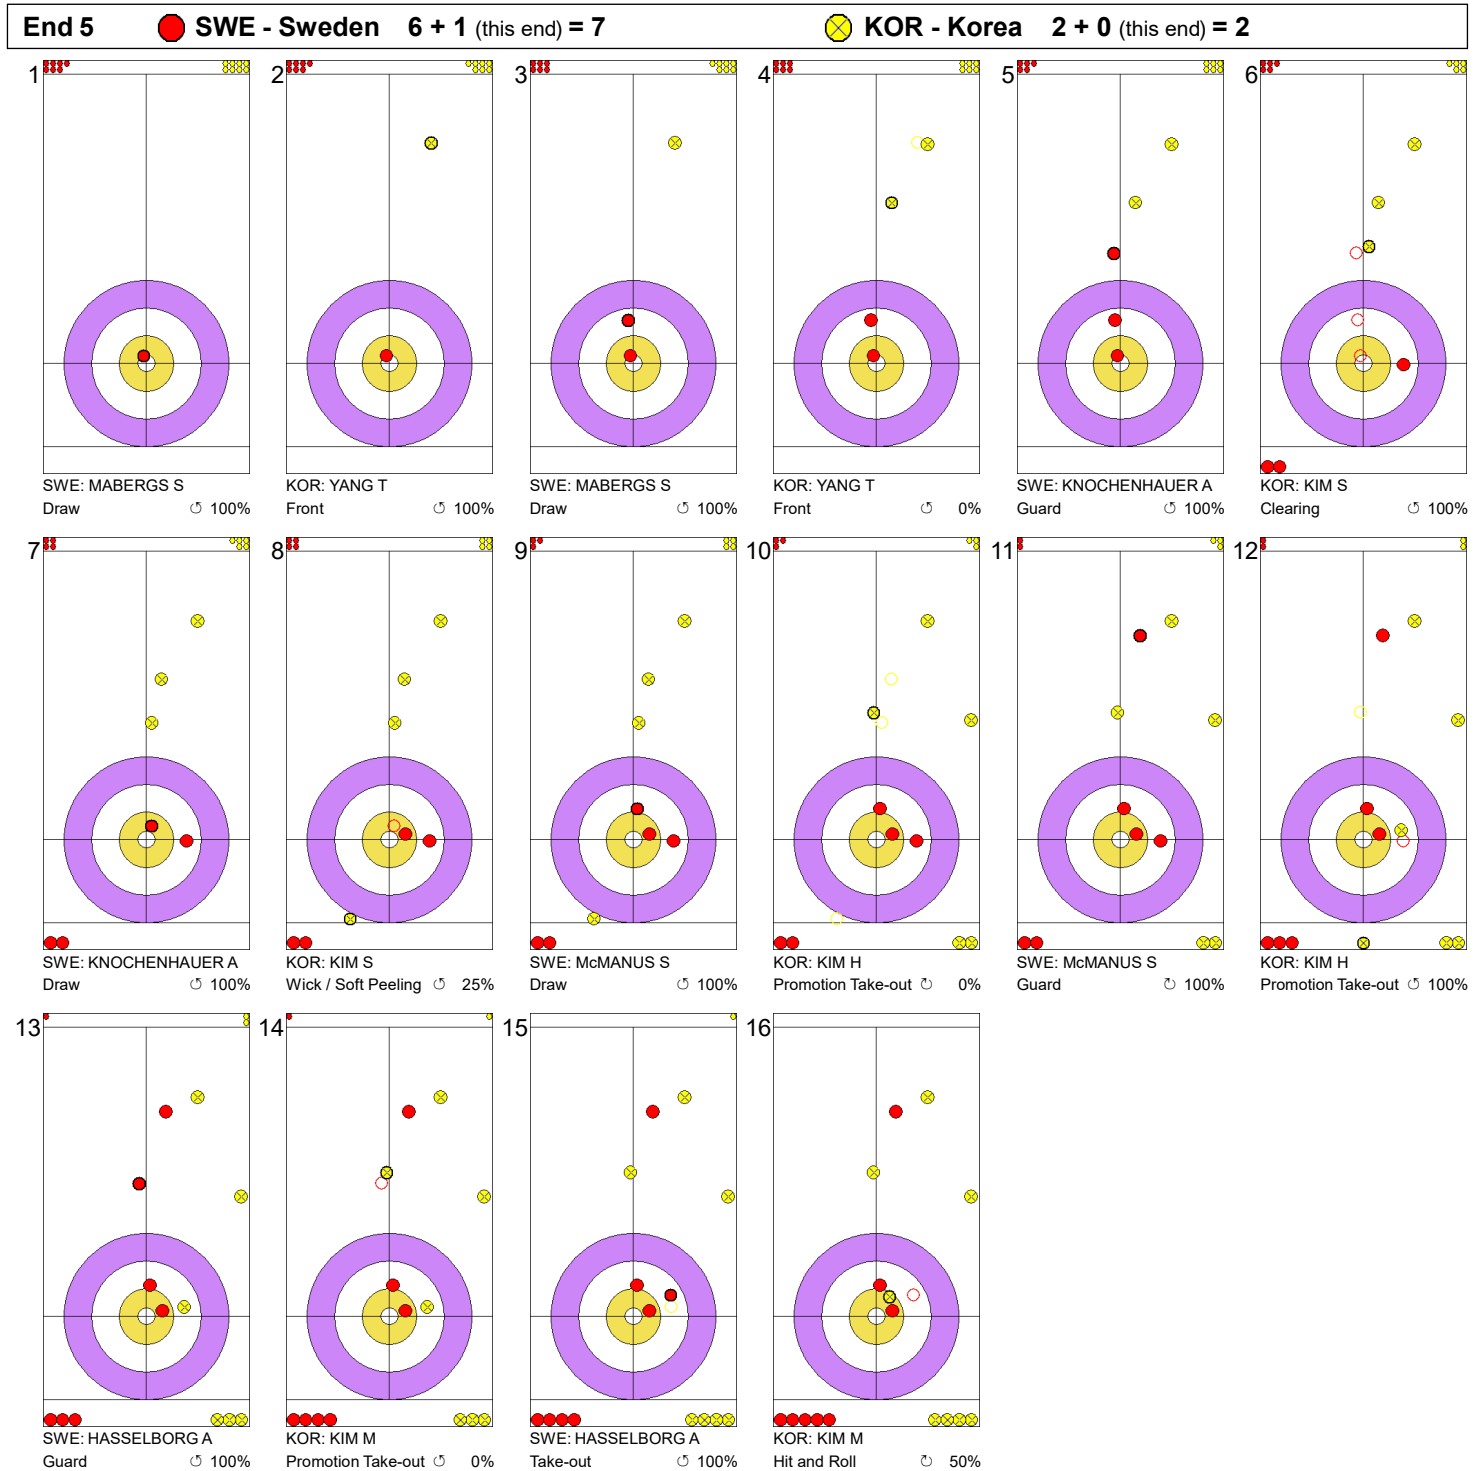

Game - Shot by Shot

Legend:
 Clockwise
  Counter-clockwise
 - Not considered

Game - Shot by Shot

Legend:
 Clockwise
  Counter-clockwise
 - Not considered

Game - Shot by Shot

Legend:
 Clockwise
  Counter-clockwise
 - Not considered

Game - Shot by Shot

Legend:
 ↻ Clockwise ↺ Counter-clockwise - Not considered

Game - Shot by Shot

Legend:
 ↻ Clockwise ↺ Counter-clockwise - Not considered

Game - Shot by Shot

Legend:
 Clockwise
  Counter-clockwise
 - Not considered

Game - Shot by Shot

Legend:
 ⌚ Clockwise ⌚ Counter-clockwise - Not considered