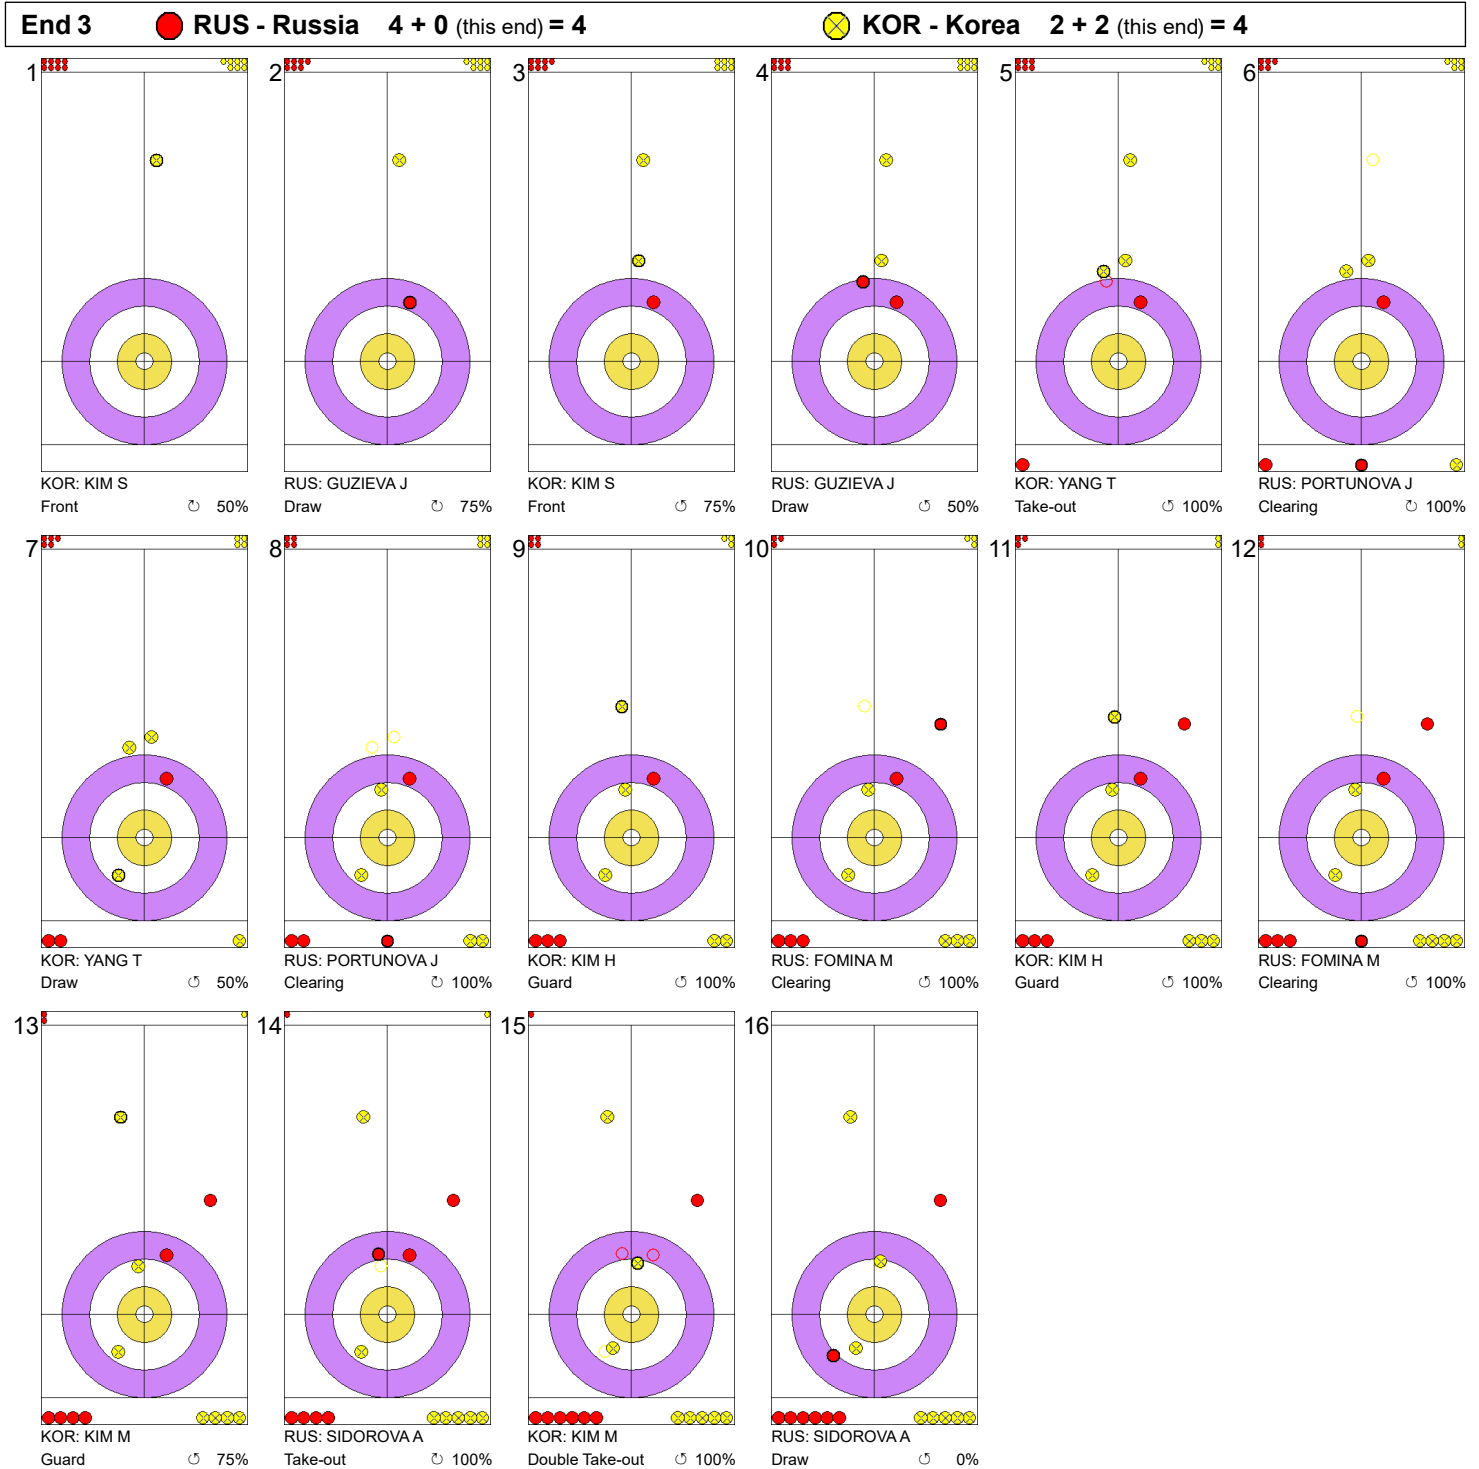

Game - Shot by Shot

Legend:
 Clockwise
  Counter-clockwise
 - Not considered

Game - Shot by Shot

Legend:
 Clockwise
  Counter-clockwise
 - Not considered

Game - Shot by Shot

Legend:
 Clockwise
  Counter-clockwise
 - Not considered

Game - Shot by Shot

Legend:
 Clockwise
  Counter-clockwise
 - Not considered

Game - Shot by Shot

Legend:
 ↻ Clockwise ↺ Counter-clockwise - Not considered

Game - Shot by Shot

Legend:
 Clockwise
  Counter-clockwise
 - Not considered