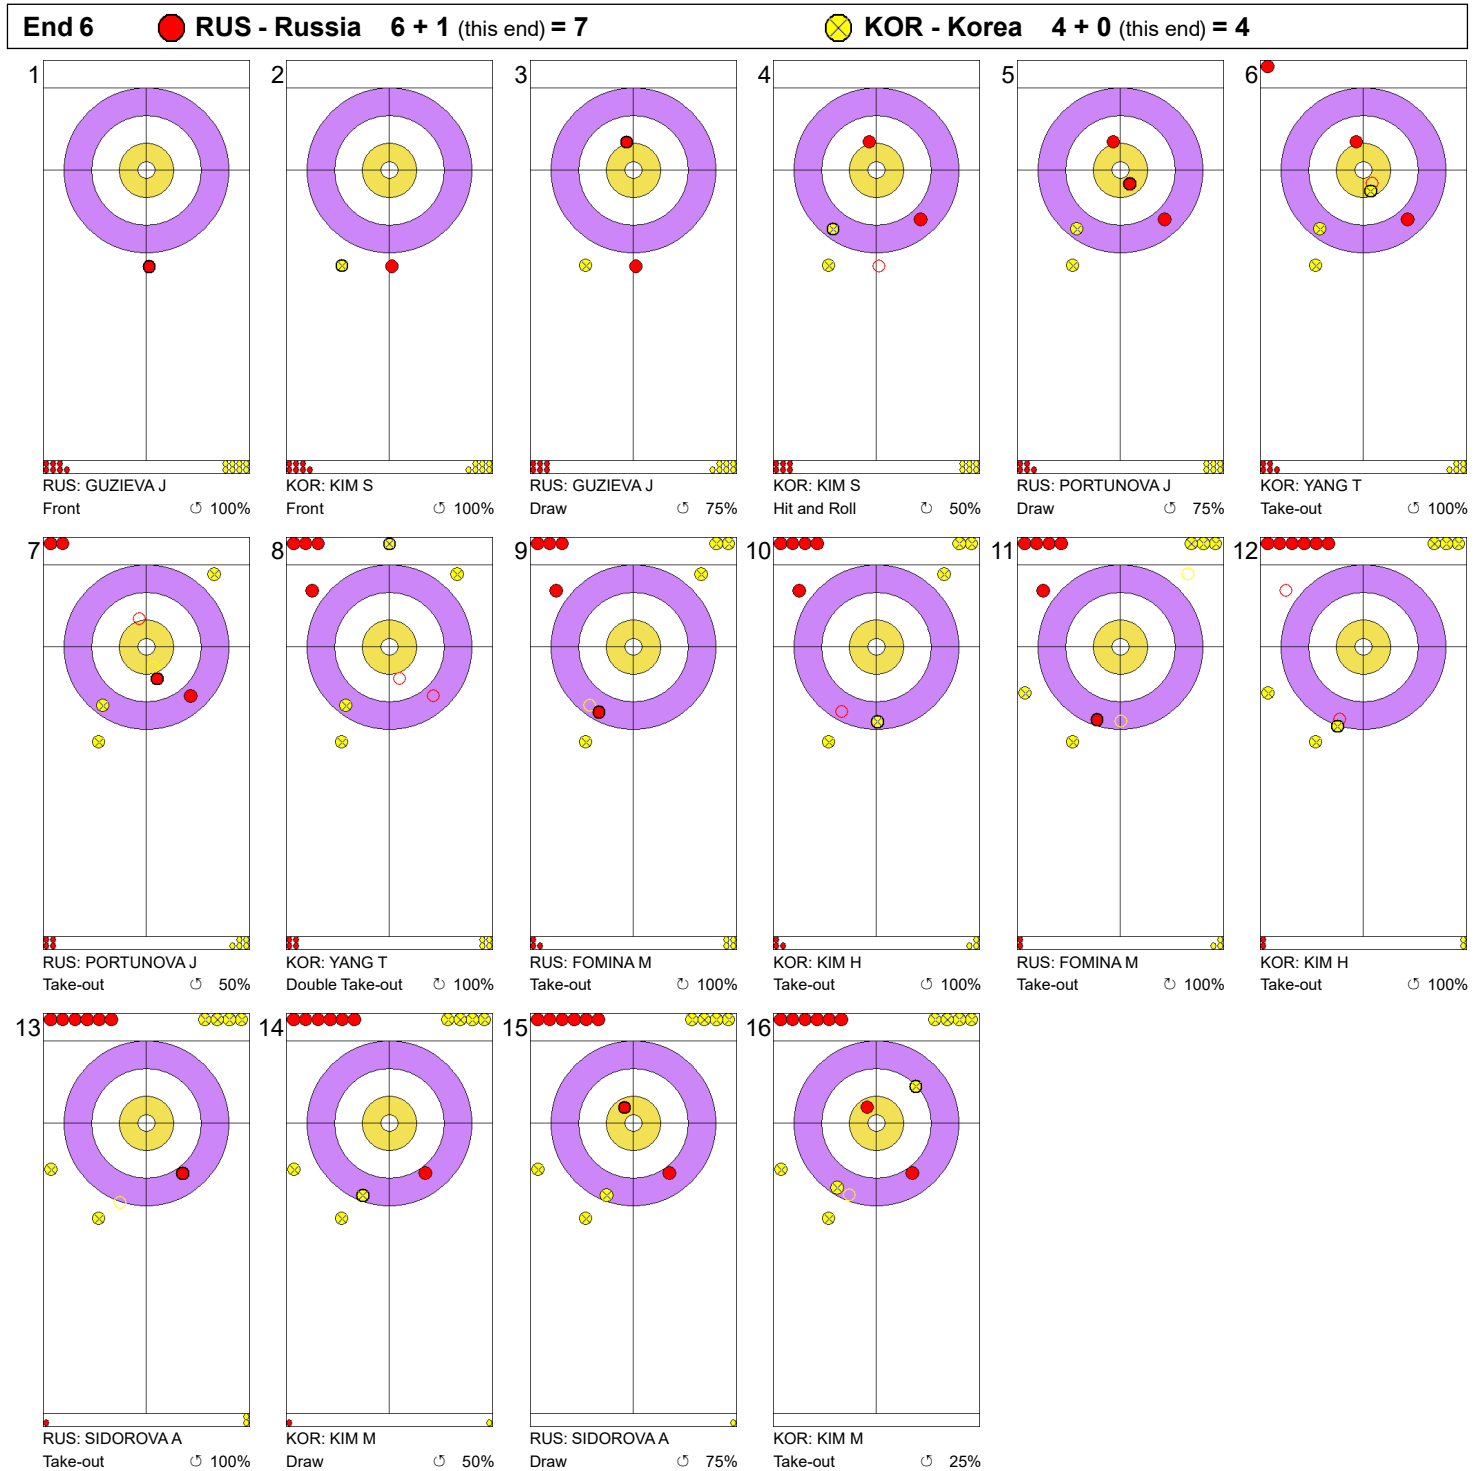

Game - Shot by Shot

Legend:
 Clockwise
  Counter-clockwise
 - Not considered

Game - Shot by Shot

Legend:
 Clockwise
  Counter-clockwise
 - Not considered

Game - Shot by Shot

Legend:
 Clockwise
  Counter-clockwise
 - Not considered

Game - Shot by Shot

Legend:
 Clockwise
  Counter-clockwise
 - Not considered

Game - Shot by Shot

Legend:
 ↻ Clockwise ↺ Counter-clockwise - Not considered

Game - Shot by Shot

Legend:
 Clockwise
  Counter-clockwise
 - Not considered