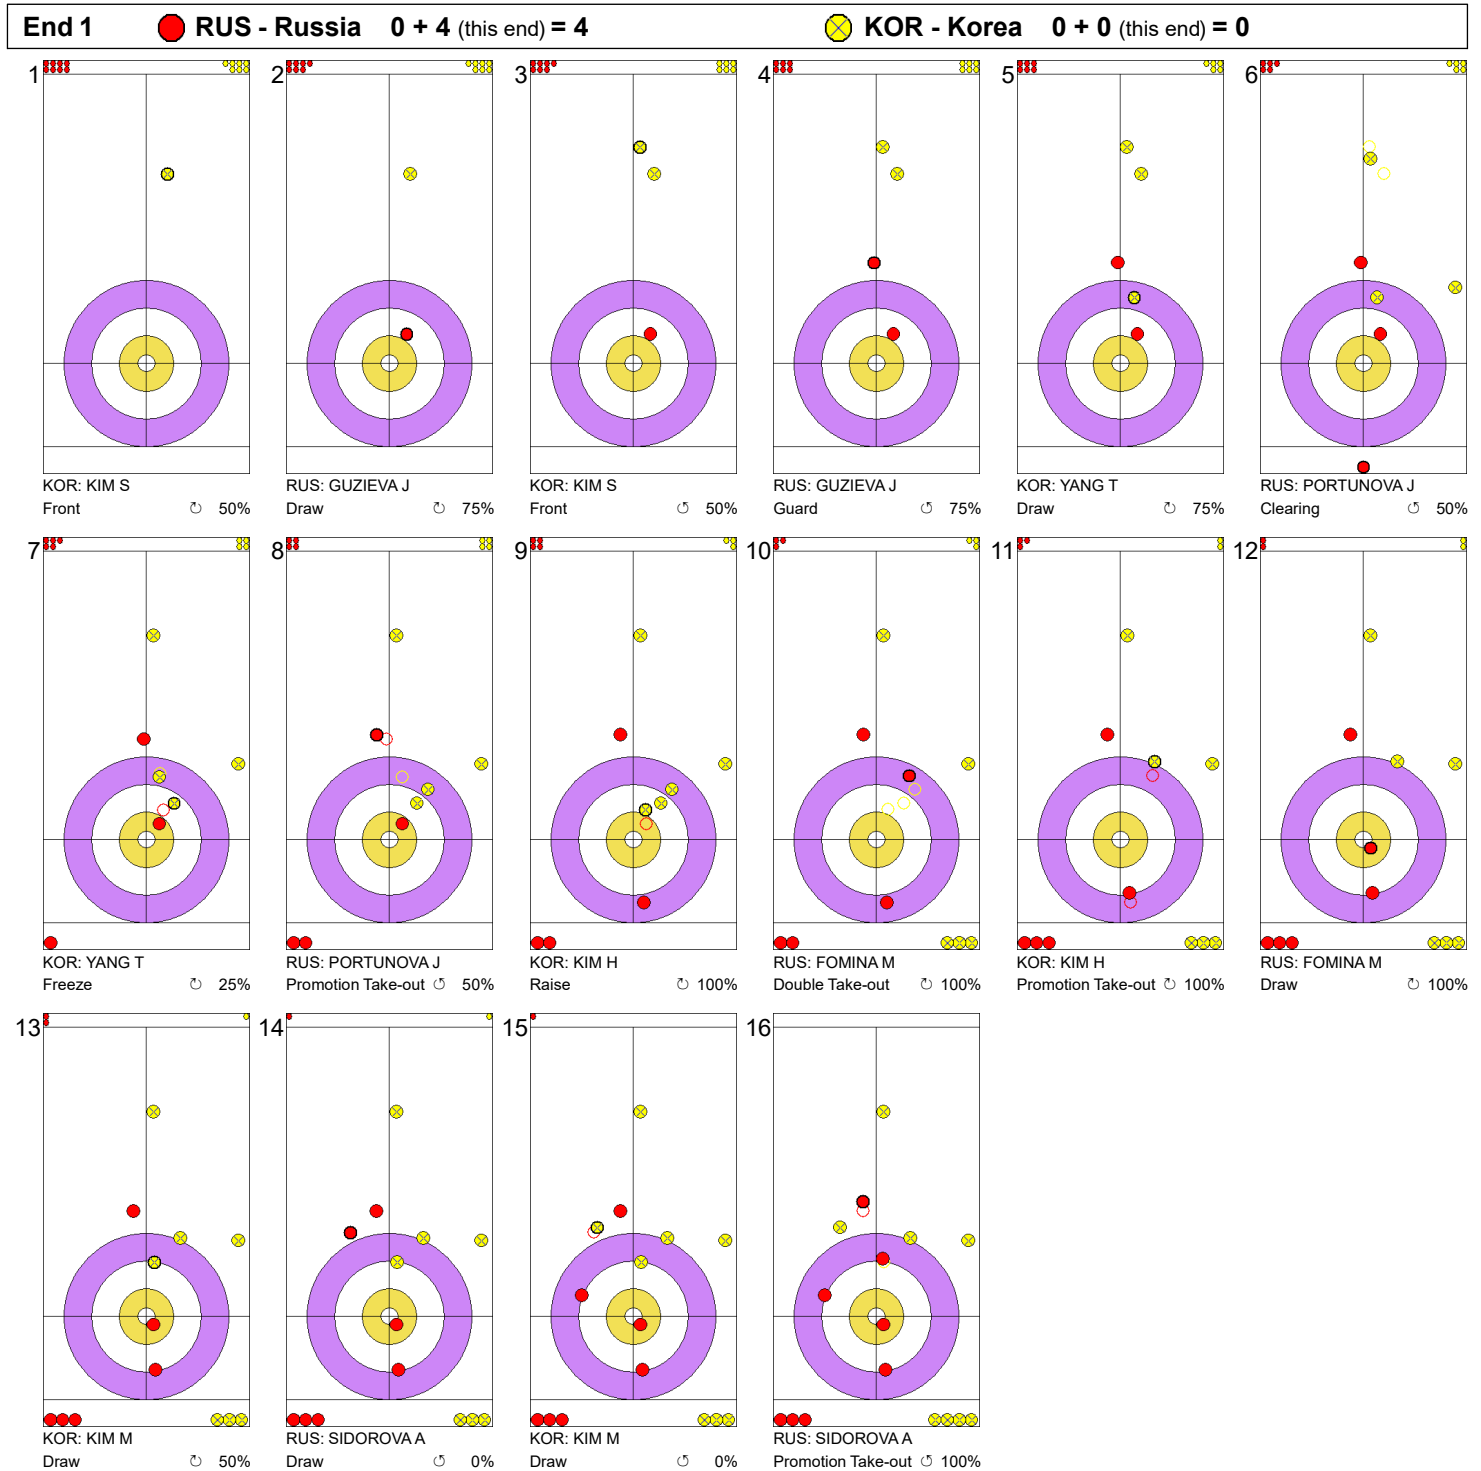

Game - Shot by Shot

Legend:
 Clockwise
  Counter-clockwise
 - Not considered

Game - Shot by Shot

Legend:
 Clockwise
  Counter-clockwise
 - Not considered

Game - Shot by Shot

Legend:
 Clockwise
  Counter-clockwise
 - Not considered

Game - Shot by Shot

Legend:
 Clockwise
  Counter-clockwise
 - Not considered

Game - Shot by Shot

Legend:
 ↻ Clockwise ↺ Counter-clockwise - Not considered

Game - Shot by Shot

Legend:
 Clockwise
  Counter-clockwise
 - Not considered