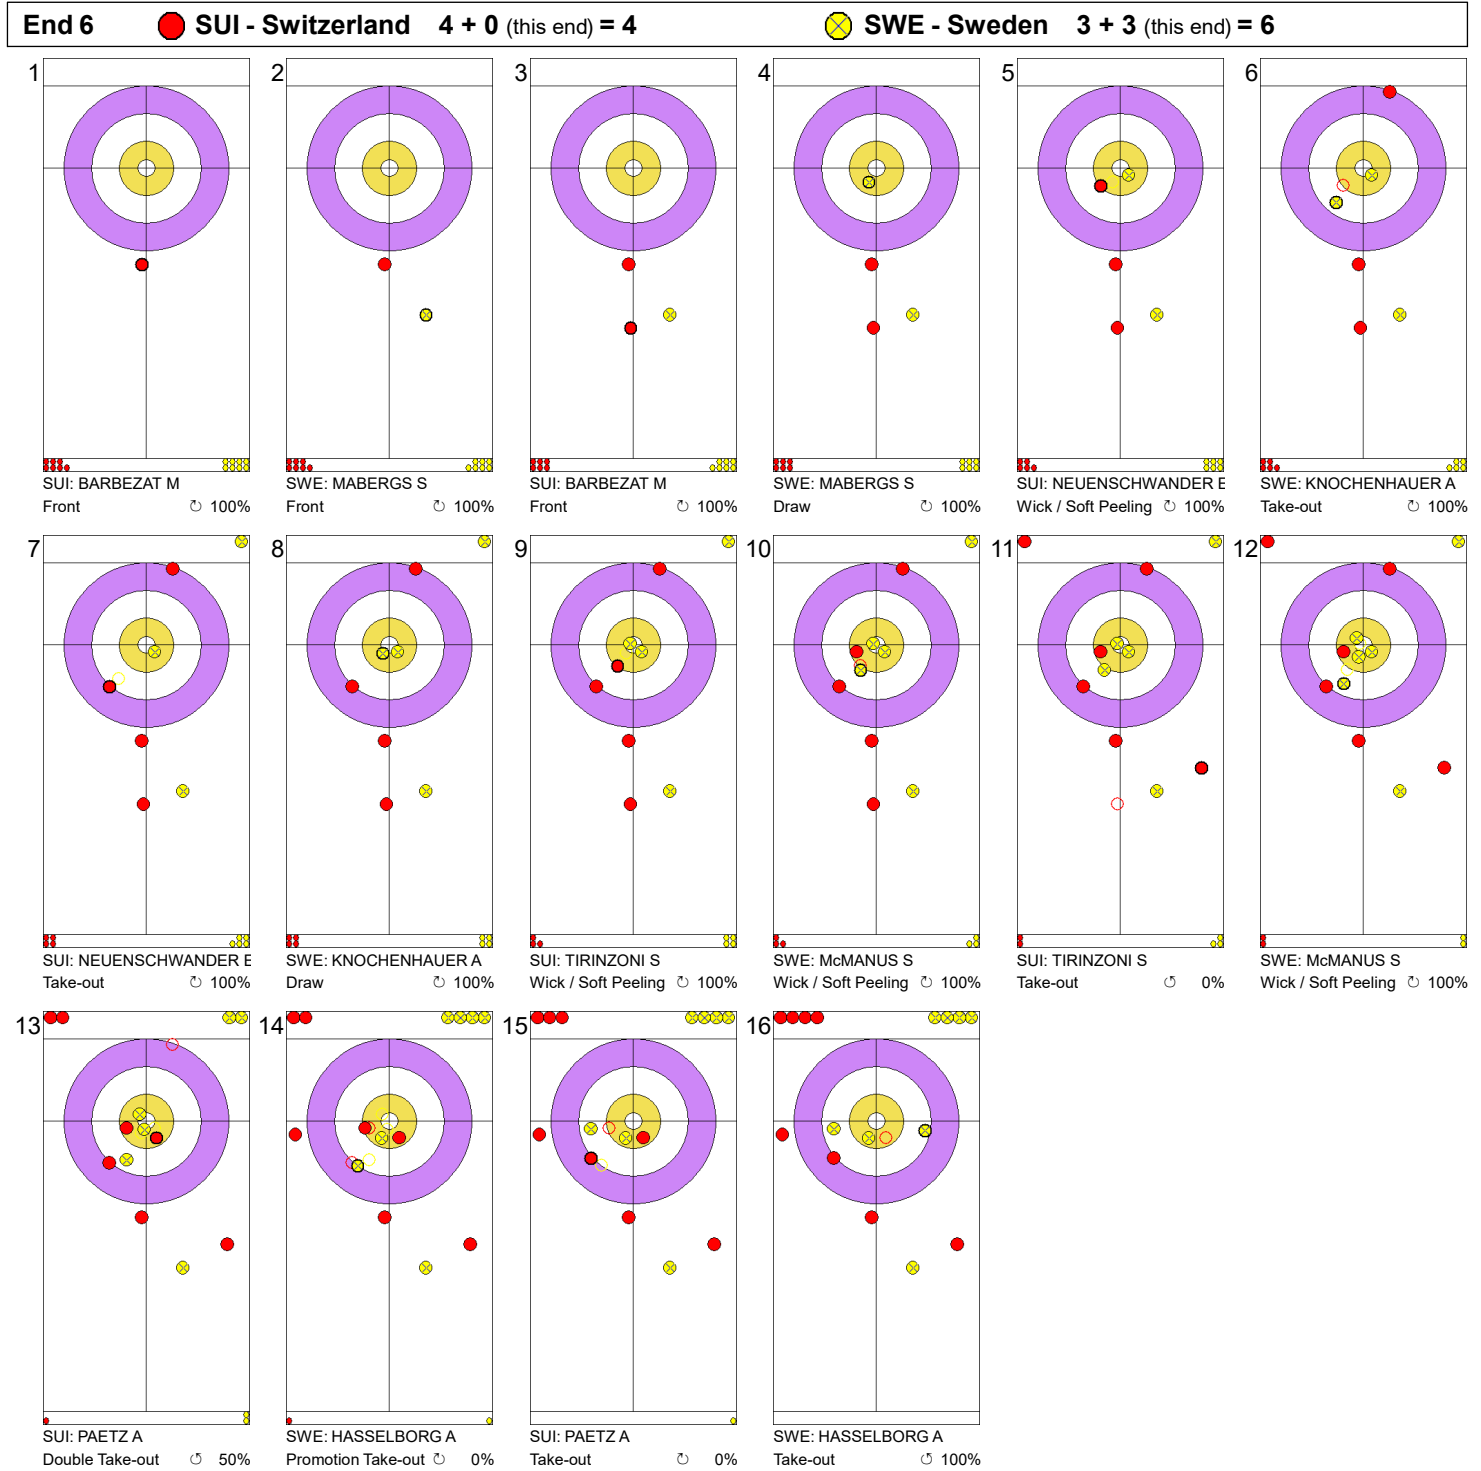

Game - Shot by Shot

Legend:

↻ Clockwise

↺ Counter-clockwise

- Not considered

Game - Shot by Shot

Legend:
 Clockwise
  Counter-clockwise
 - Not considered

Game - Shot by Shot

Legend:
 Clockwise
  Counter-clockwise
 - Not considered

Game - Shot by Shot

Legend:
 Clockwise
  Counter-clockwise
 - Not considered

Game - Shot by Shot

Legend:
 Clockwise
  Counter-clockwise
 - Not considered

Game - Shot by Shot

Legend:
 Clockwise
  Counter-clockwise
 - Not considered

Game - Shot by Shot

Legend:
 Clockwise
  Counter-clockwise
 - Not considered