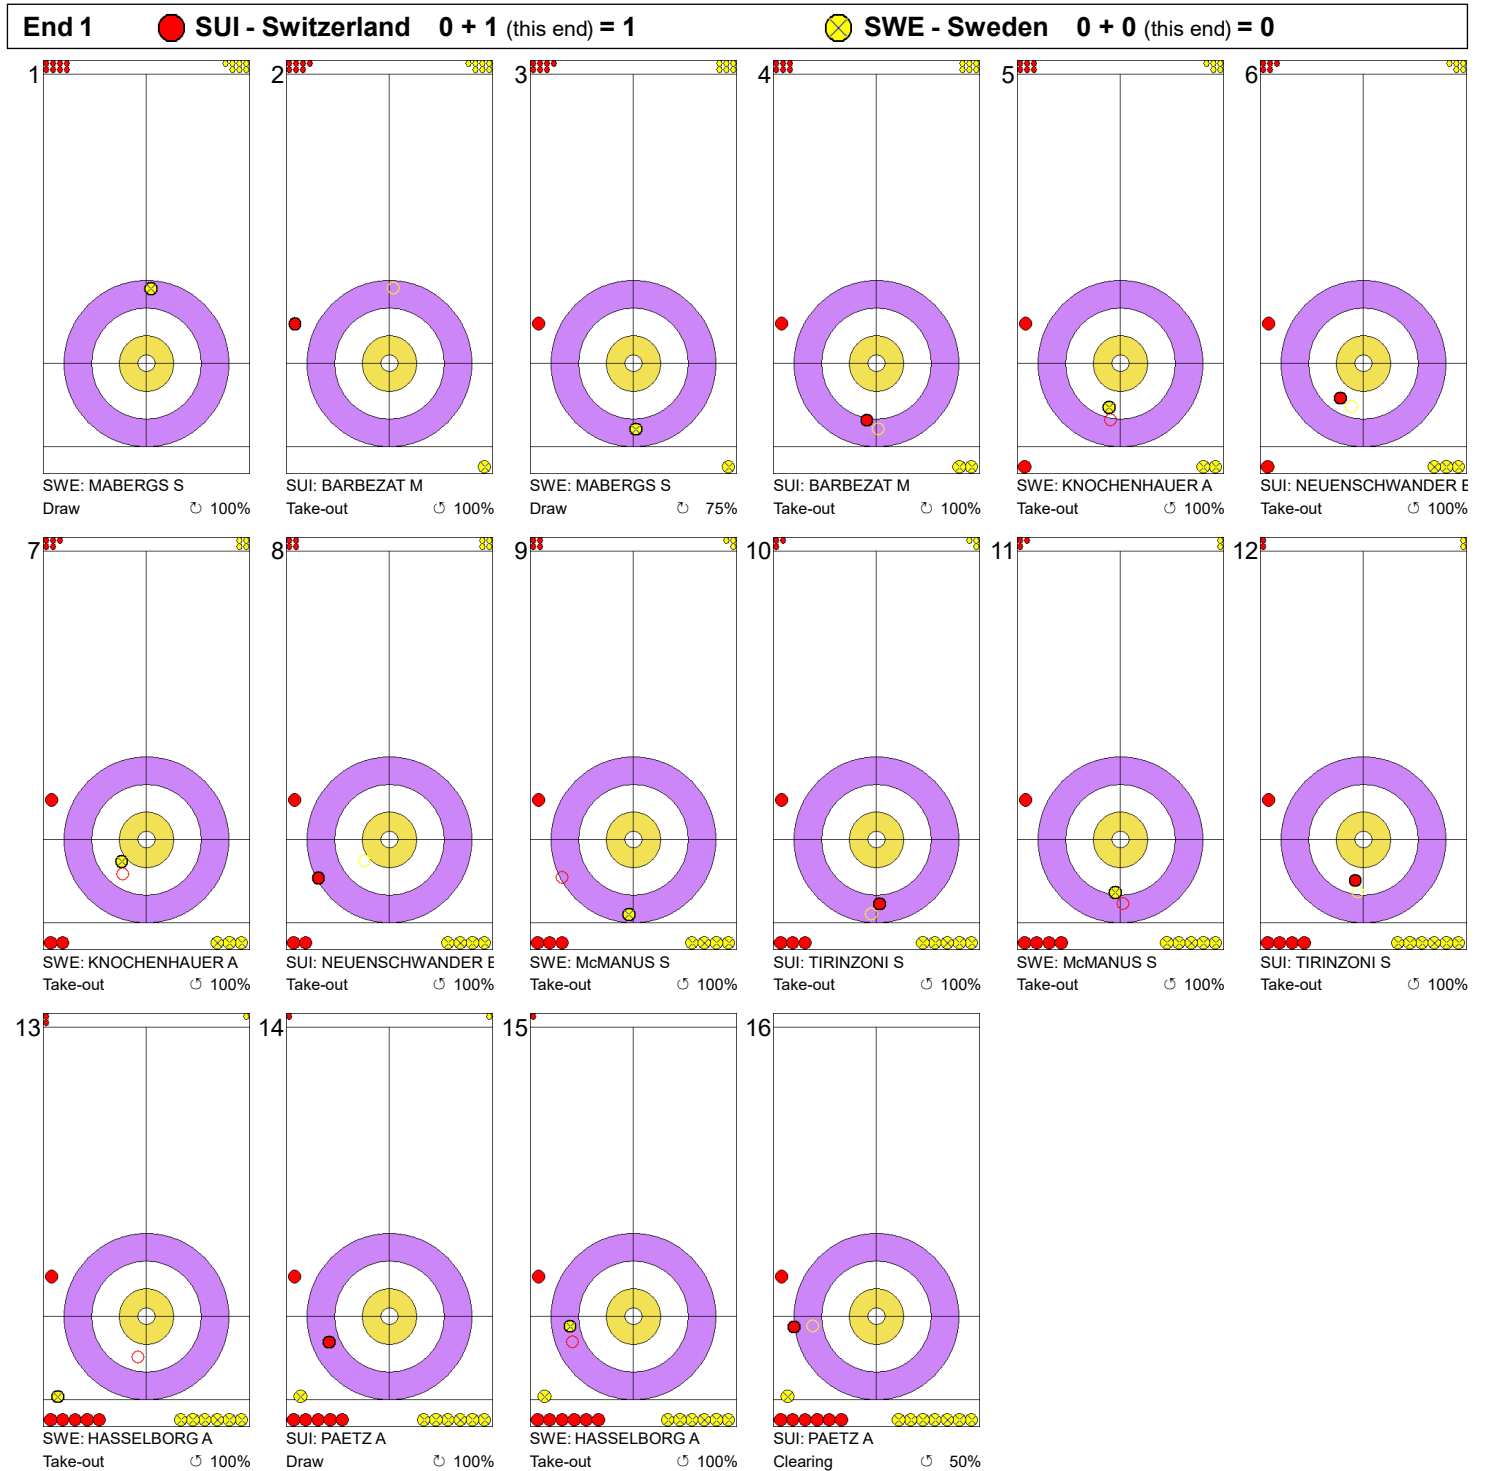

Game - Shot by Shot

Legend:

↻ Clockwise

↺ Counter-clockwise

- Not considered

Game - Shot by Shot

Legend:
 Clockwise
  Counter-clockwise
 - Not considered

Game - Shot by Shot

Legend:
 Clockwise
  Counter-clockwise
 - Not considered

Game - Shot by Shot

Legend:
 Clockwise
  Counter-clockwise
 - Not considered

Game - Shot by Shot

Legend:
 Clockwise
  Counter-clockwise
 - Not considered

Game - Shot by Shot

Legend:
 Clockwise
  Counter-clockwise
 - Not considered

Game - Shot by Shot

Legend:
 Clockwise
  Counter-clockwise
 - Not considered