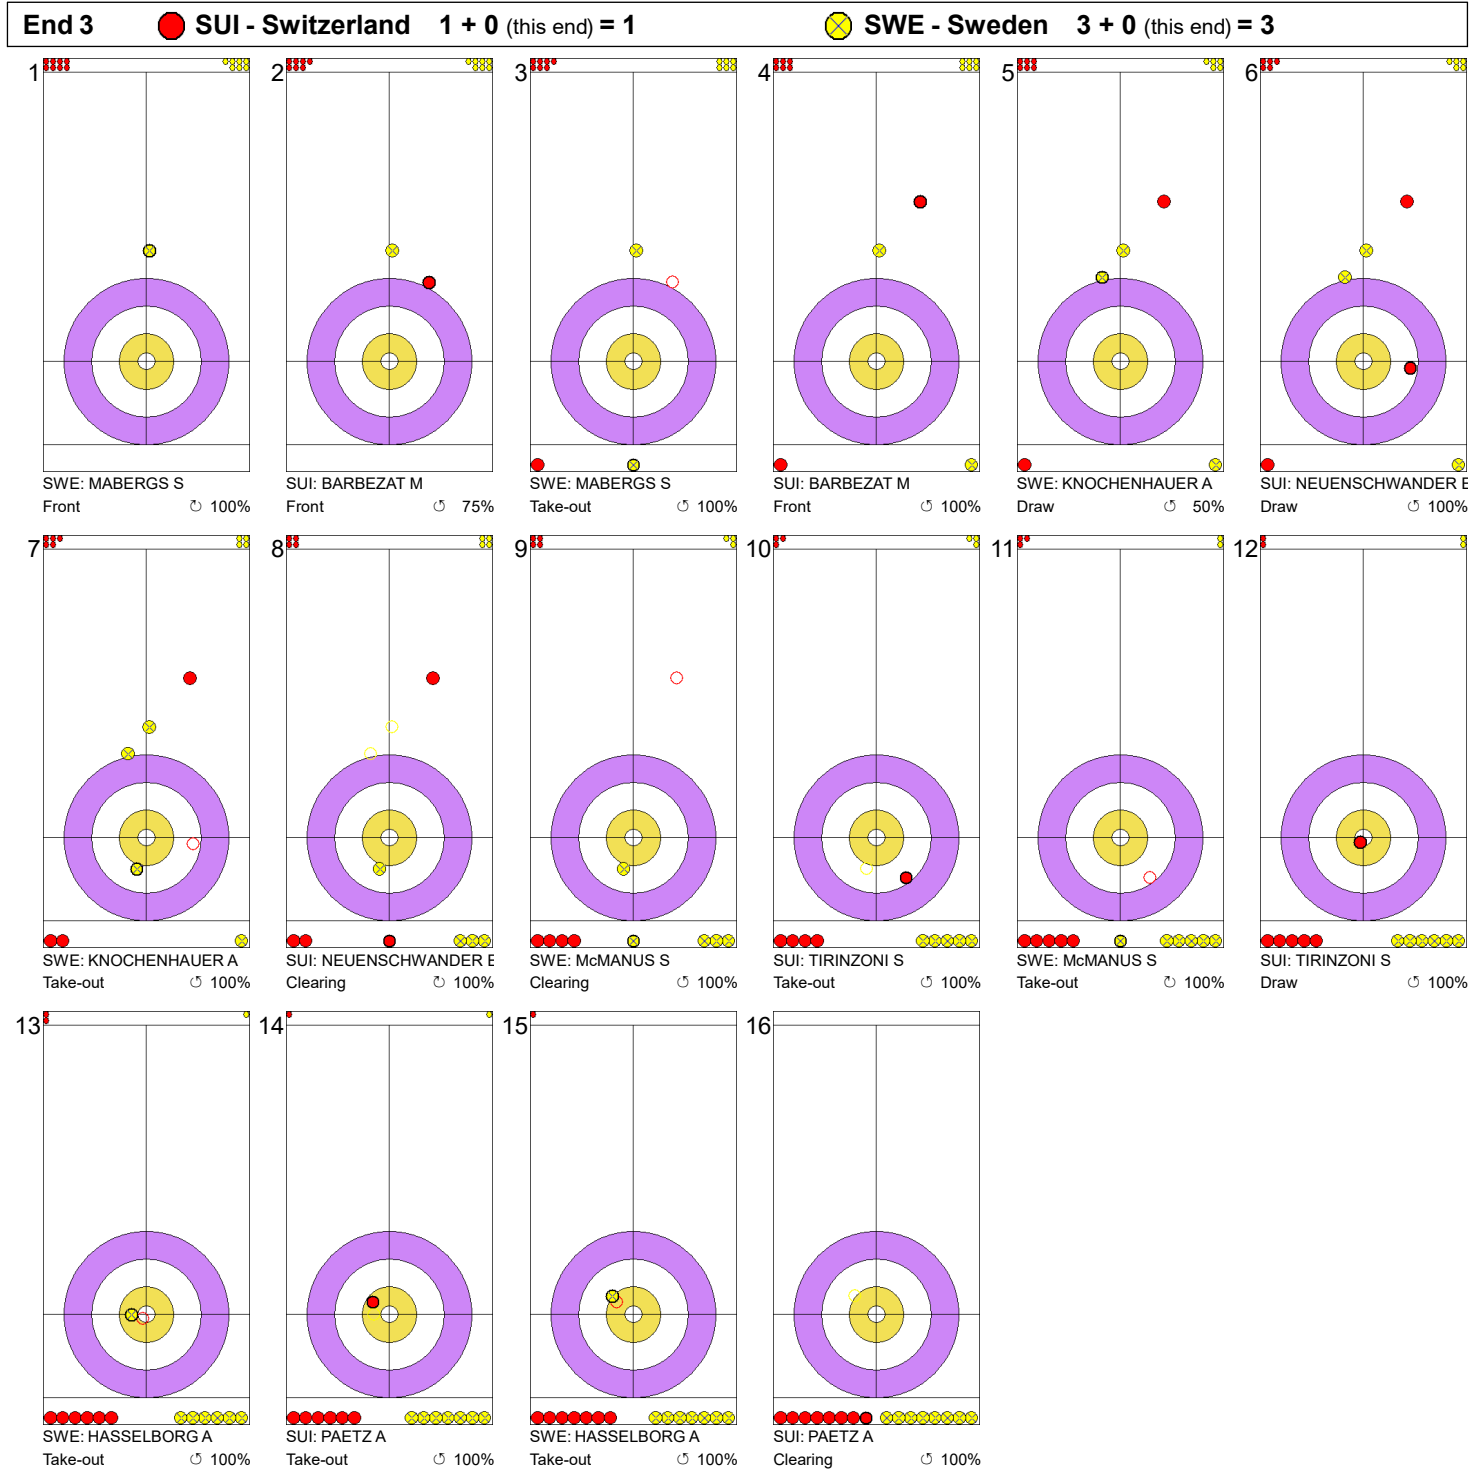

Game - Shot by Shot

Legend:

↻ Clockwise

↺ Counter-clockwise

- Not considered

Game - Shot by Shot

Legend:
 Clockwise
  Counter-clockwise
 - Not considered

Game - Shot by Shot

Legend:
 Clockwise
  Counter-clockwise
 - Not considered

Game - Shot by Shot

Legend:
 Clockwise
  Counter-clockwise
 - Not considered

Game - Shot by Shot

Legend:
 Clockwise
  Counter-clockwise
 - Not considered

Game - Shot by Shot

Legend:
 Clockwise
  Counter-clockwise
 - Not considered

Game - Shot by Shot

Legend:
 Clockwise
  Counter-clockwise
 - Not considered