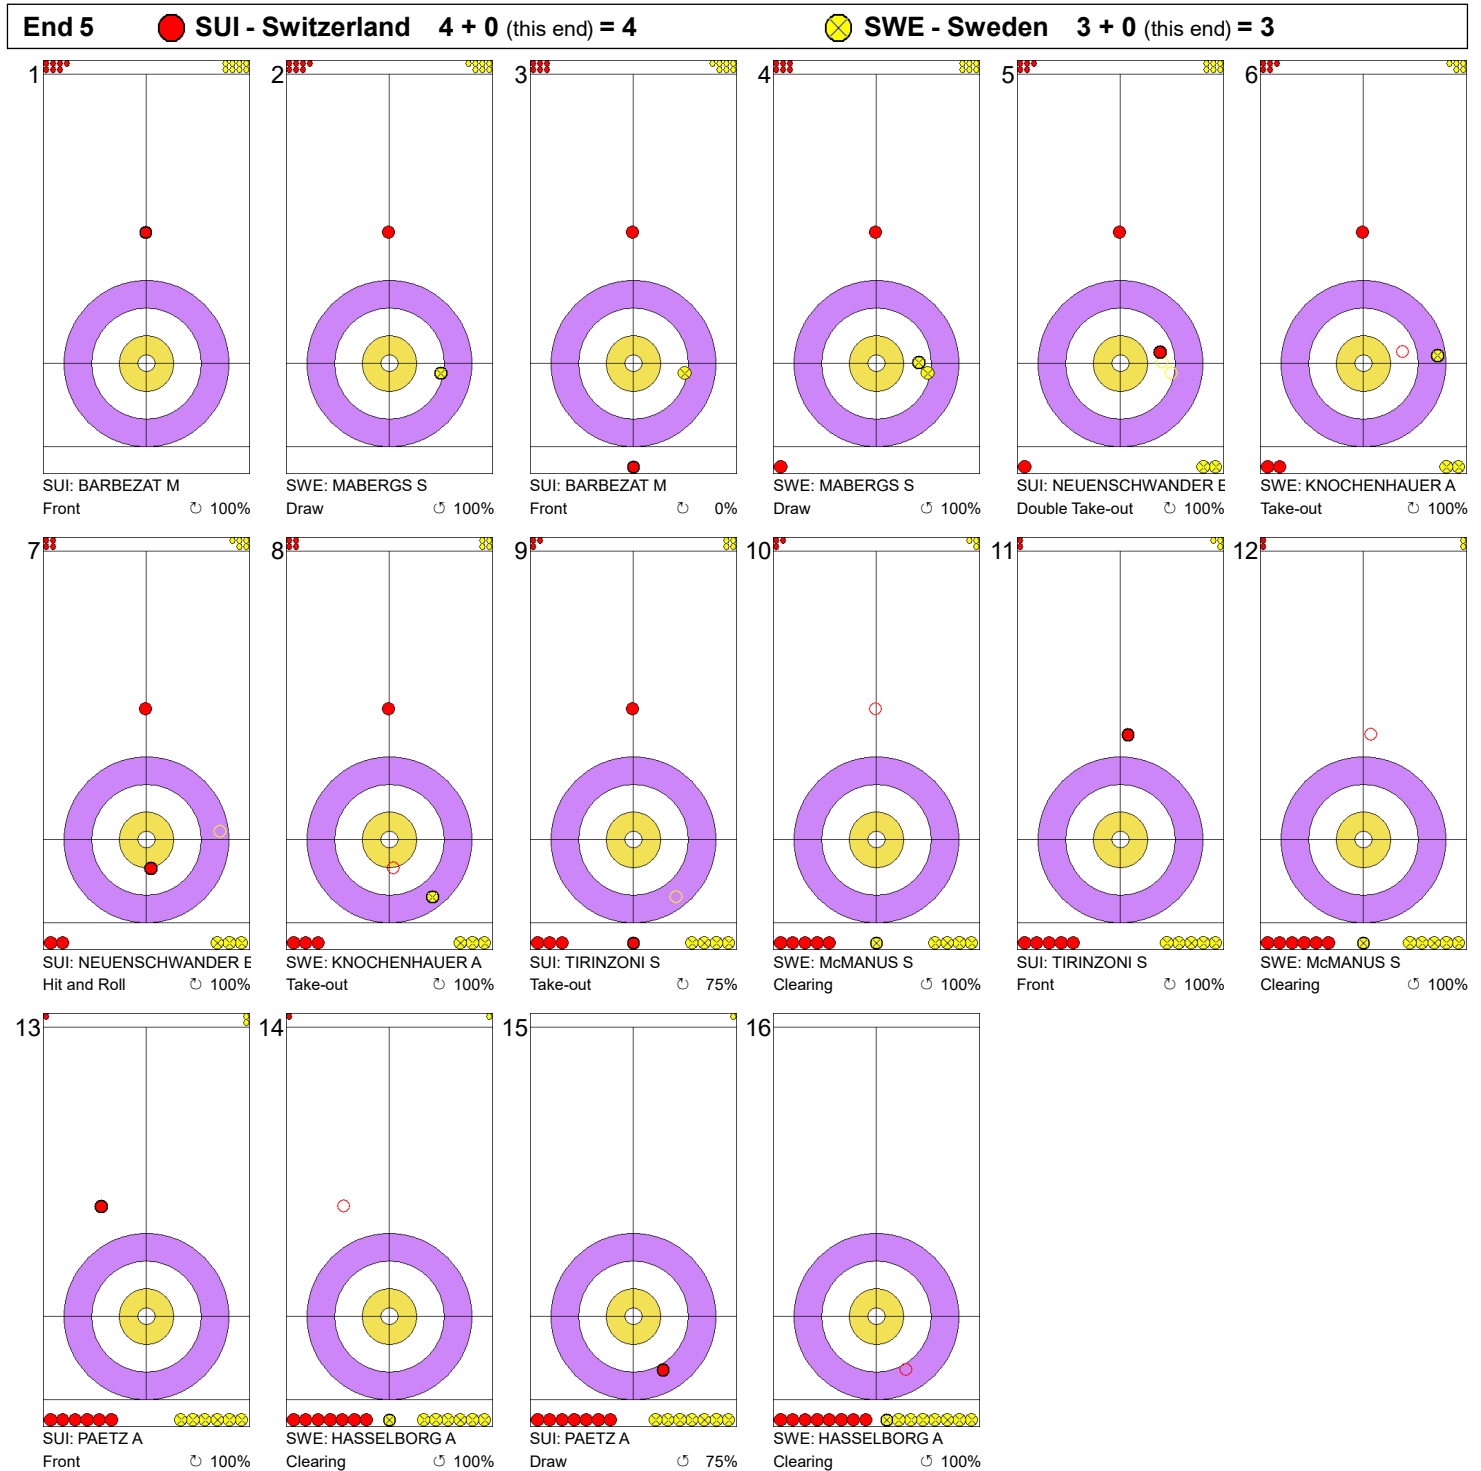

Game - Shot by Shot

Legend:

↻ Clockwise

↺ Counter-clockwise

- Not considered

Game - Shot by Shot

Legend:
 Clockwise
  Counter-clockwise
 - Not considered

Game - Shot by Shot

Legend:
 Clockwise
  Counter-clockwise
 - Not considered

Game - Shot by Shot

Legend:
 Clockwise
  Counter-clockwise
 - Not considered

Game - Shot by Shot

Legend:
 Clockwise
  Counter-clockwise
 - Not considered

Game - Shot by Shot

Legend:
 Clockwise
  Counter-clockwise
 - Not considered

Game - Shot by Shot

Legend:
 Clockwise
  Counter-clockwise
 - Not considered