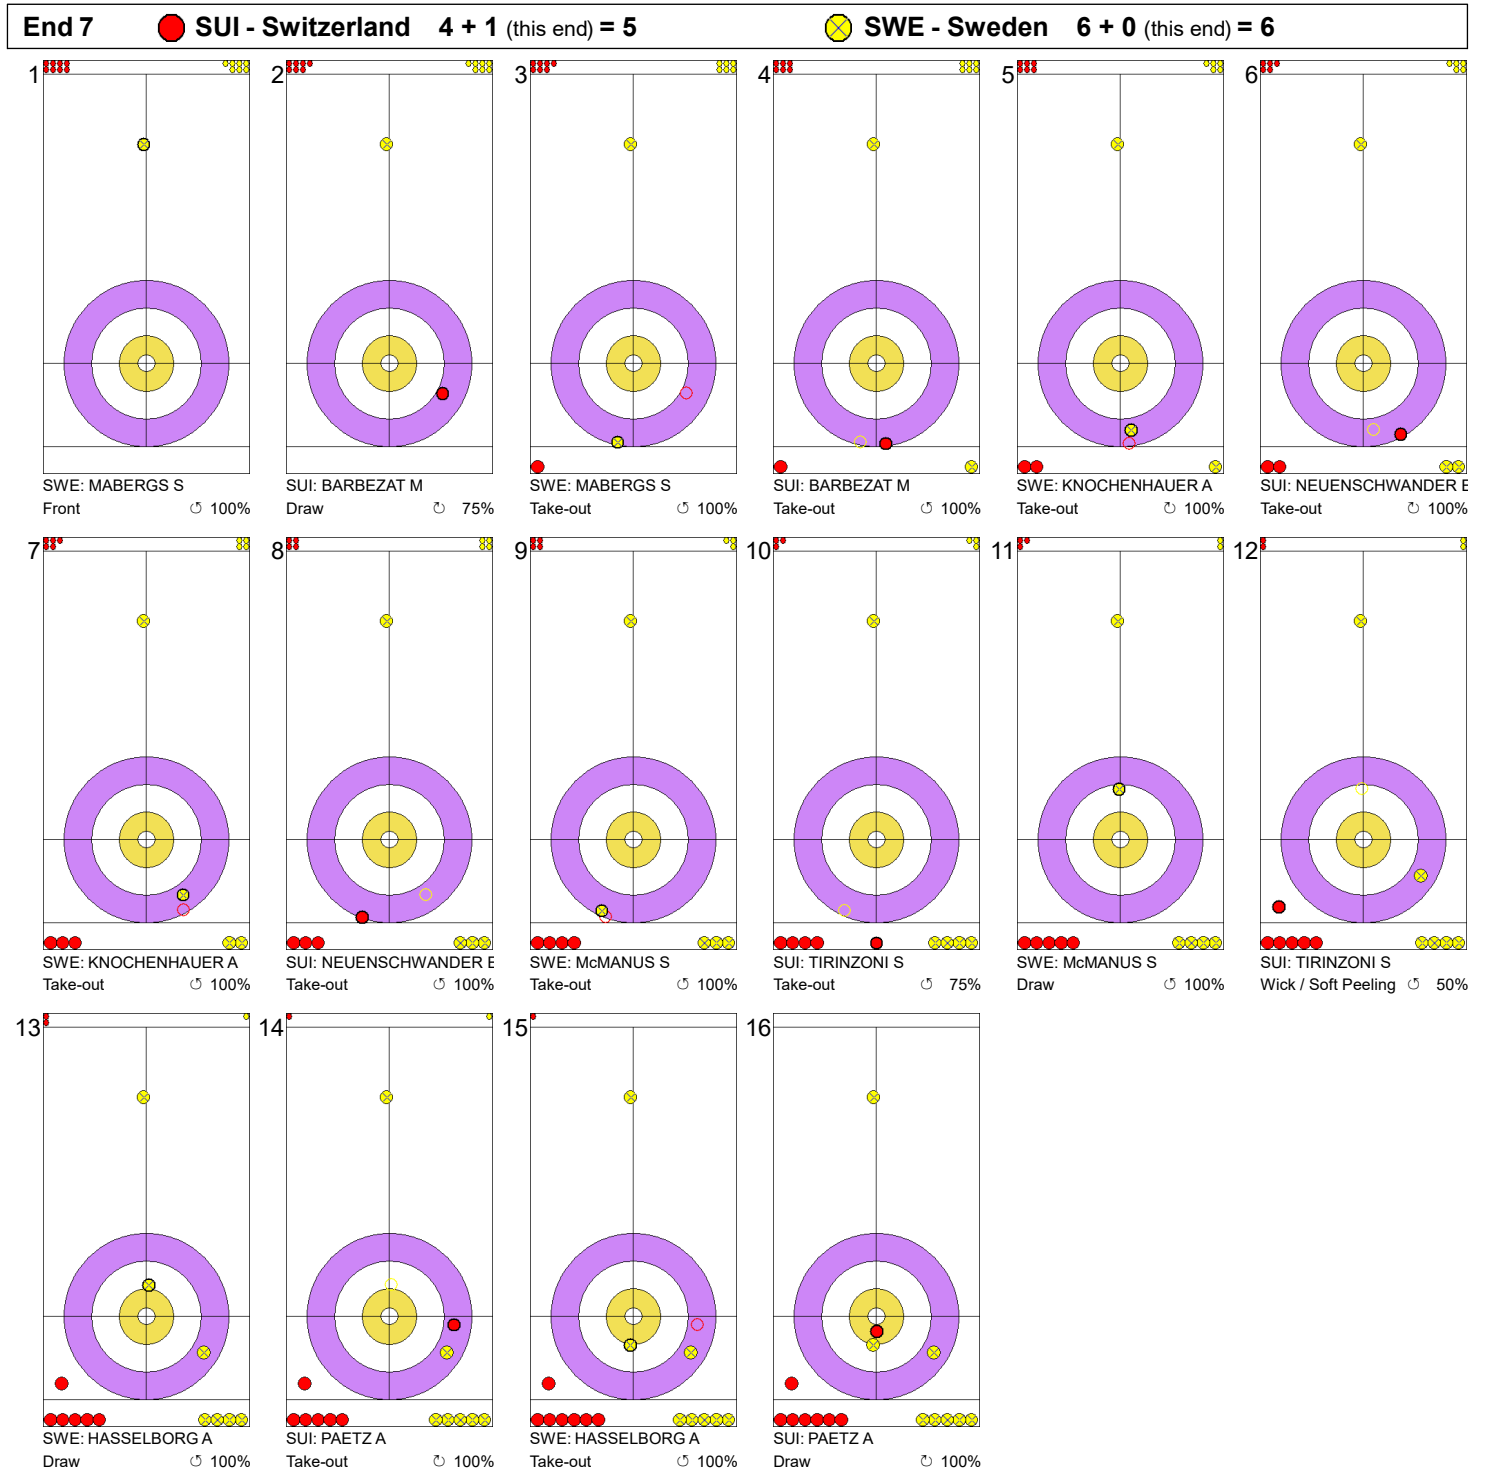

Game - Shot by Shot

Legend:

↻ Clockwise

↺ Counter-clockwise

- Not considered

Game - Shot by Shot

Legend:
 Clockwise
  Counter-clockwise
 - Not considered

Game - Shot by Shot

Legend:
 Clockwise
  Counter-clockwise
 - Not considered

Game - Shot by Shot

Legend:
 Clockwise
  Counter-clockwise
 - Not considered

Game - Shot by Shot

Legend:
 Clockwise
  Counter-clockwise
 - Not considered

Game - Shot by Shot

Legend:
 Clockwise
  Counter-clockwise
 - Not considered

Game - Shot by Shot

Legend:
 Clockwise
  Counter-clockwise
 - Not considered