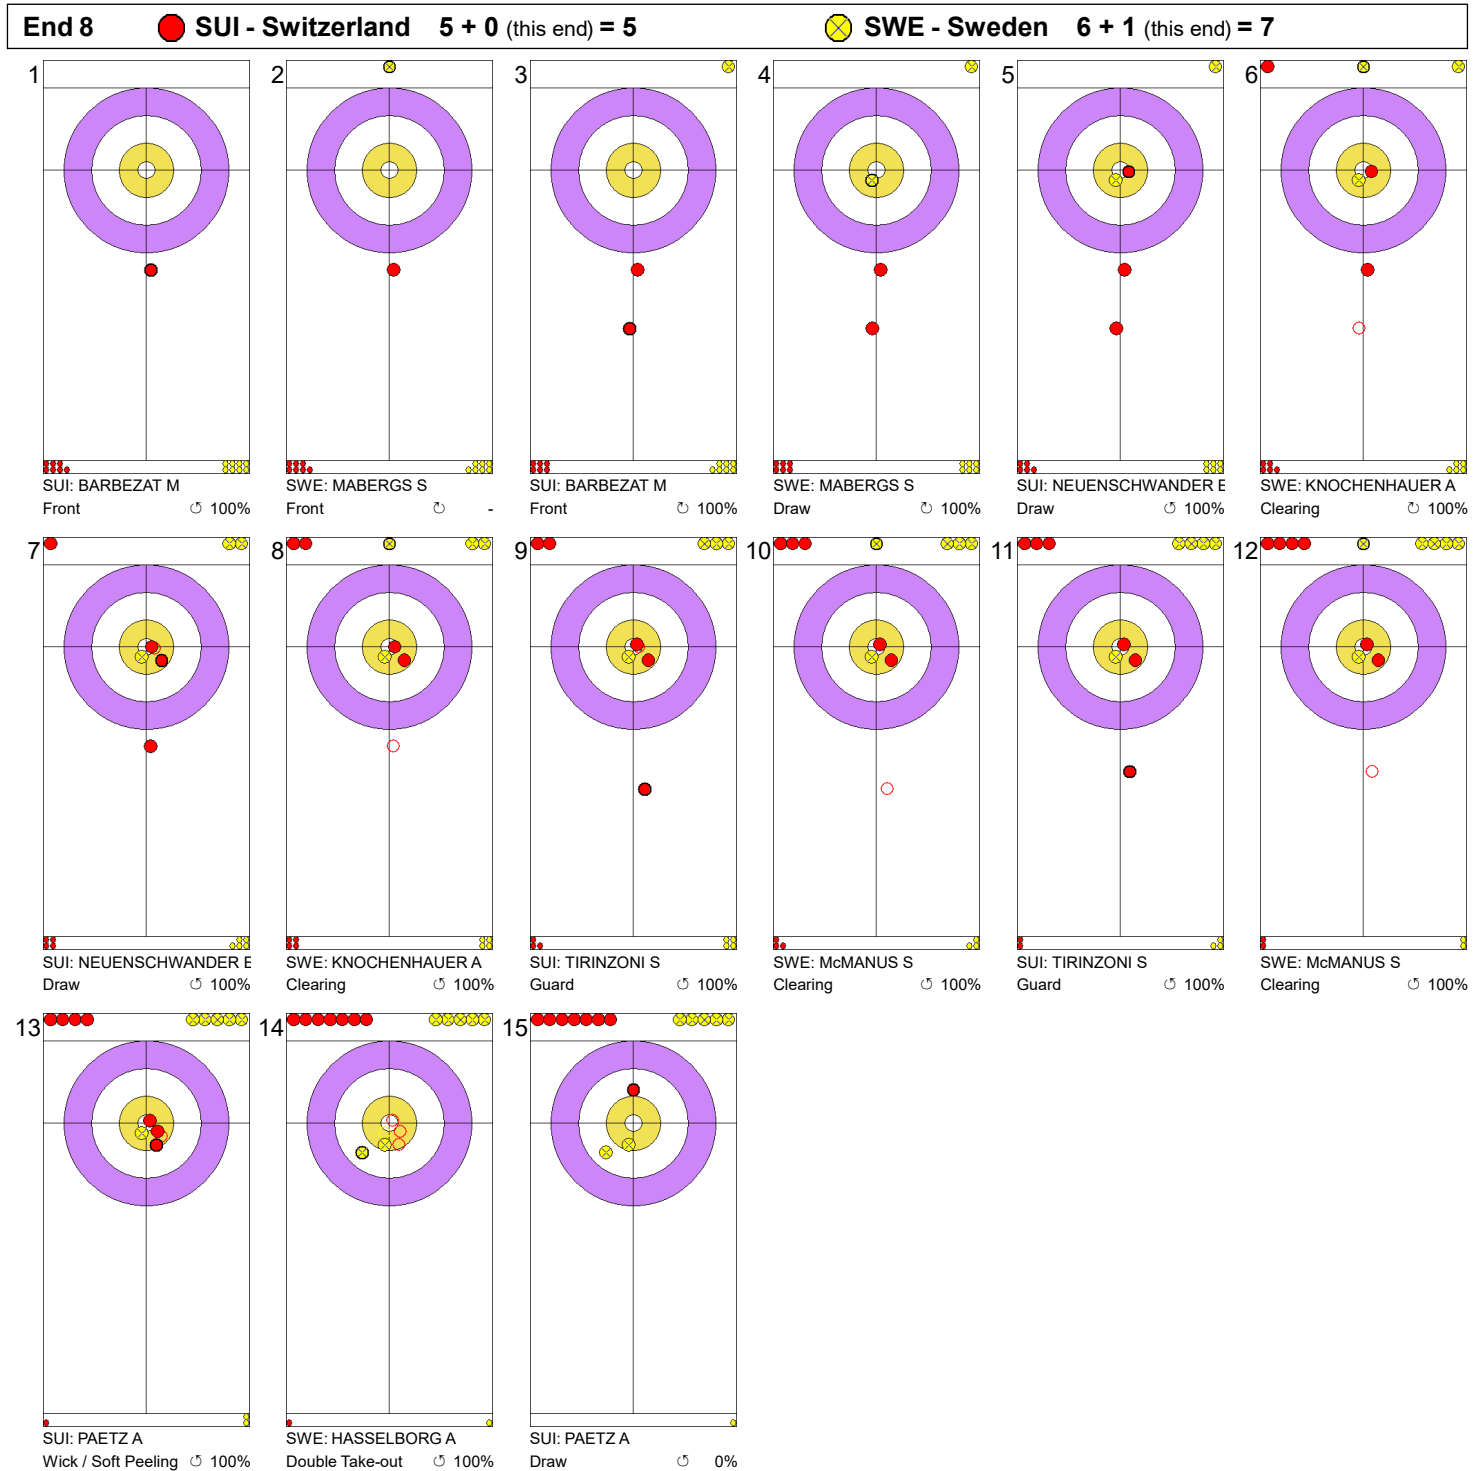

Game - Shot by Shot

Legend:

↻ Clockwise

↺ Counter-clockwise

- Not considered

Game - Shot by Shot

Legend:
 Clockwise
  Counter-clockwise
 - Not considered

Game - Shot by Shot

Legend:
 Clockwise
  Counter-clockwise
 - Not considered

Game - Shot by Shot

Legend:
 Clockwise
  Counter-clockwise
 - Not considered

Game - Shot by Shot

Legend:
 Clockwise
  Counter-clockwise
 - Not considered

Game - Shot by Shot

Legend:
 Clockwise
  Counter-clockwise
 - Not considered

Game - Shot by Shot

Legend:
 Clockwise
  Counter-clockwise
 - Not considered