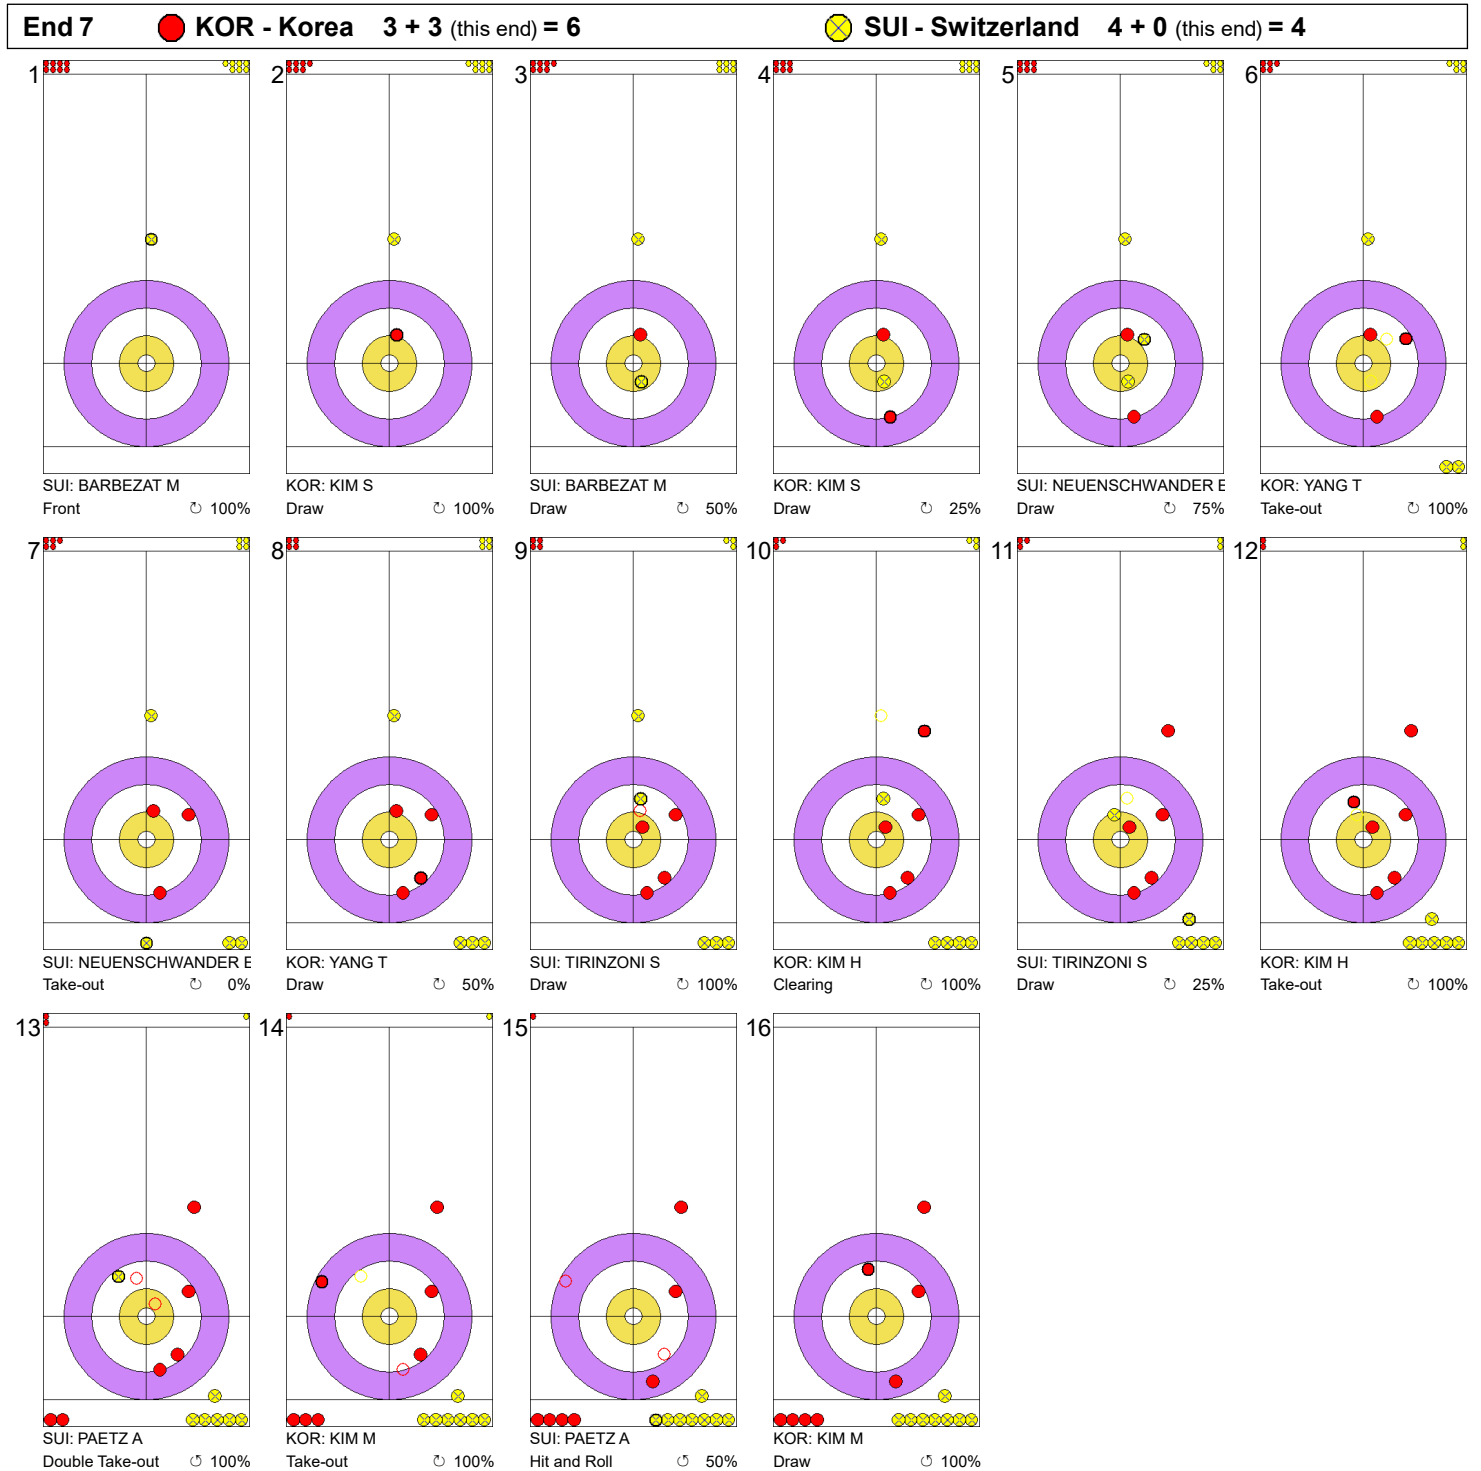

Game - Shot by Shot

Legend:
 Clockwise
  Counter-clockwise
 - Not considered

Game - Shot by Shot

Legend:
 Clockwise
  Counter-clockwise
 - Not considered

Game - Shot by Shot

Legend:
 Clockwise
  Counter-clockwise
 - Not considered

Game - Shot by Shot

Legend:
 ⌚ Clockwise ⌚ Counter-clockwise - Not considered

Game - Shot by Shot

Legend:
 Clockwise
  Counter-clockwise
 - Not considered