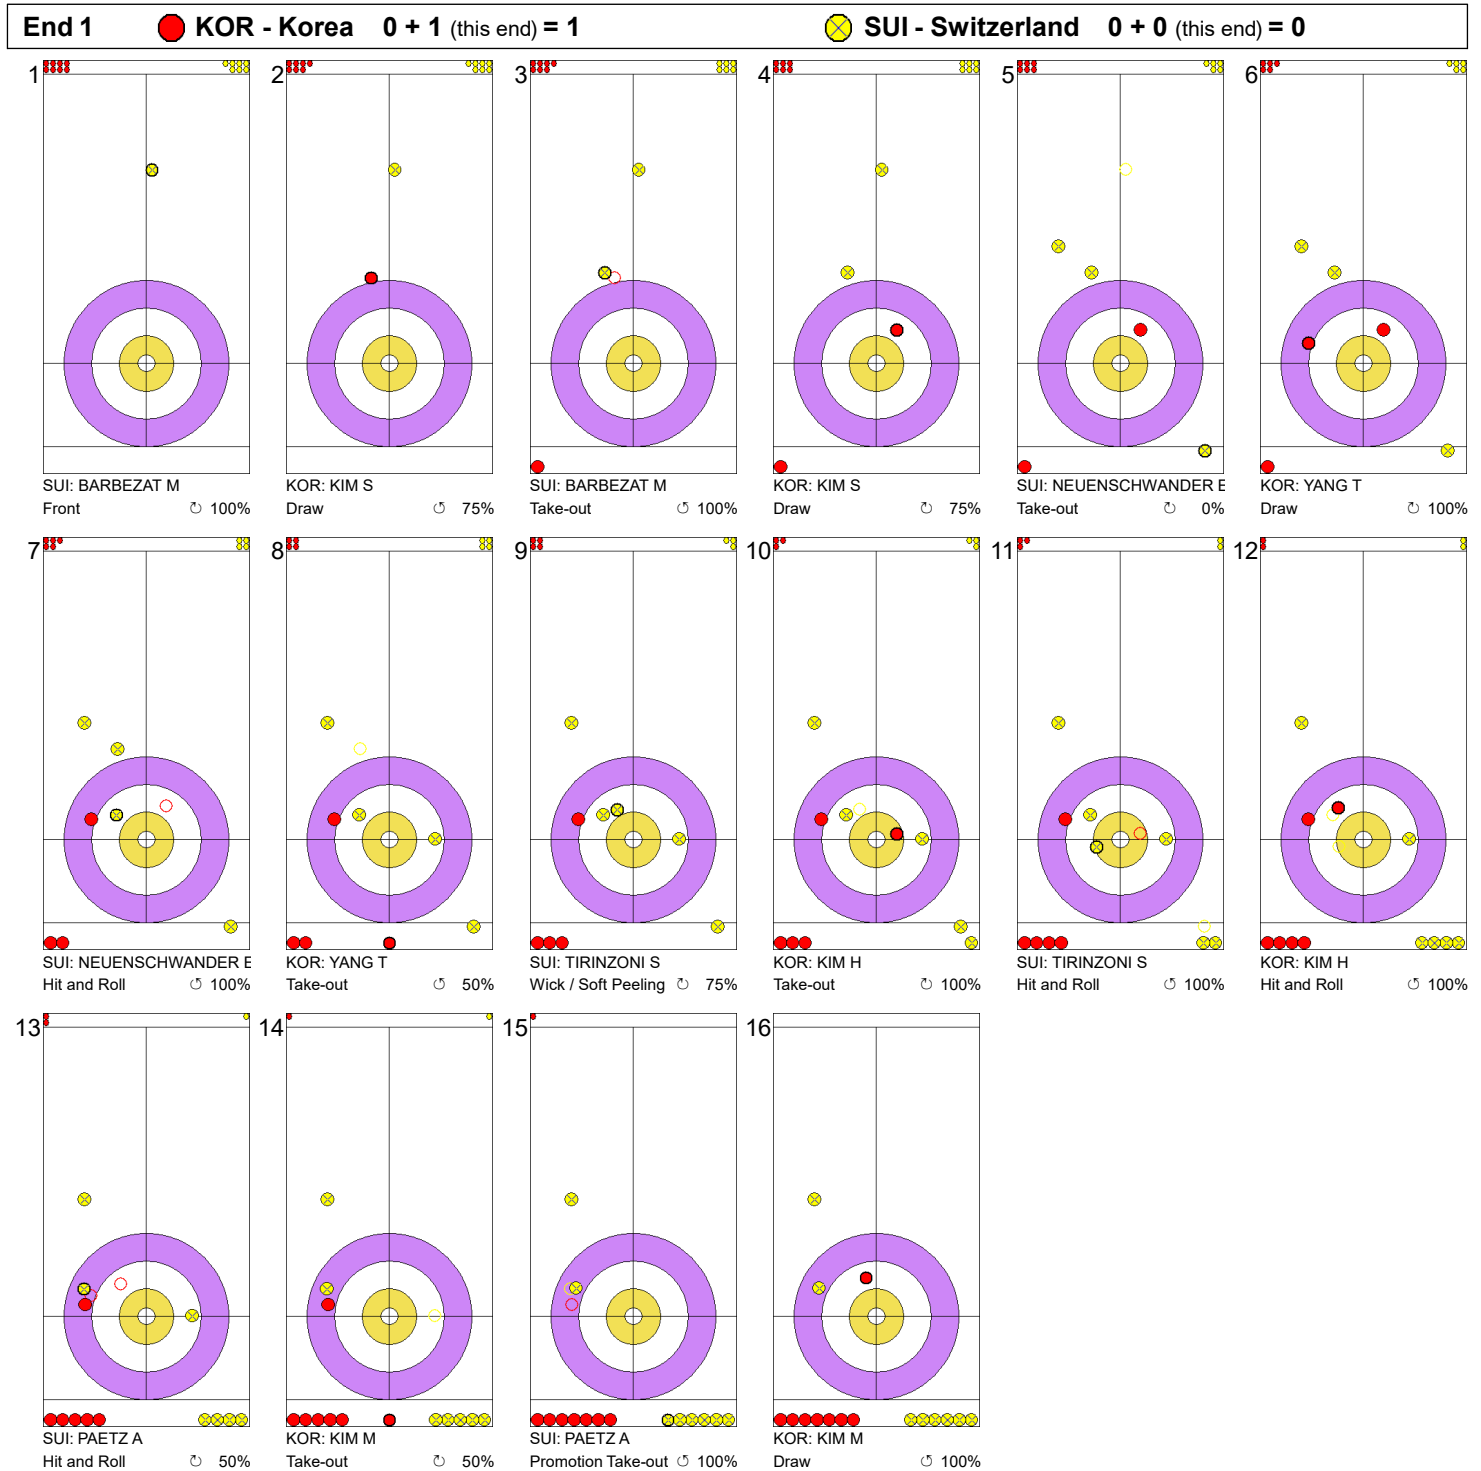

Game - Shot by Shot

Legend:
 Clockwise
  Counter-clockwise
 - Not considered

Game - Shot by Shot

Legend:
 Clockwise
  Counter-clockwise
 - Not considered

Game - Shot by Shot

Legend:
 Clockwise
  Counter-clockwise
 - Not considered

Game - Shot by Shot

Legend:
 ⌚ Clockwise ⌚ Counter-clockwise - Not considered

Game - Shot by Shot

Legend:
 Clockwise
  Counter-clockwise
 - Not considered