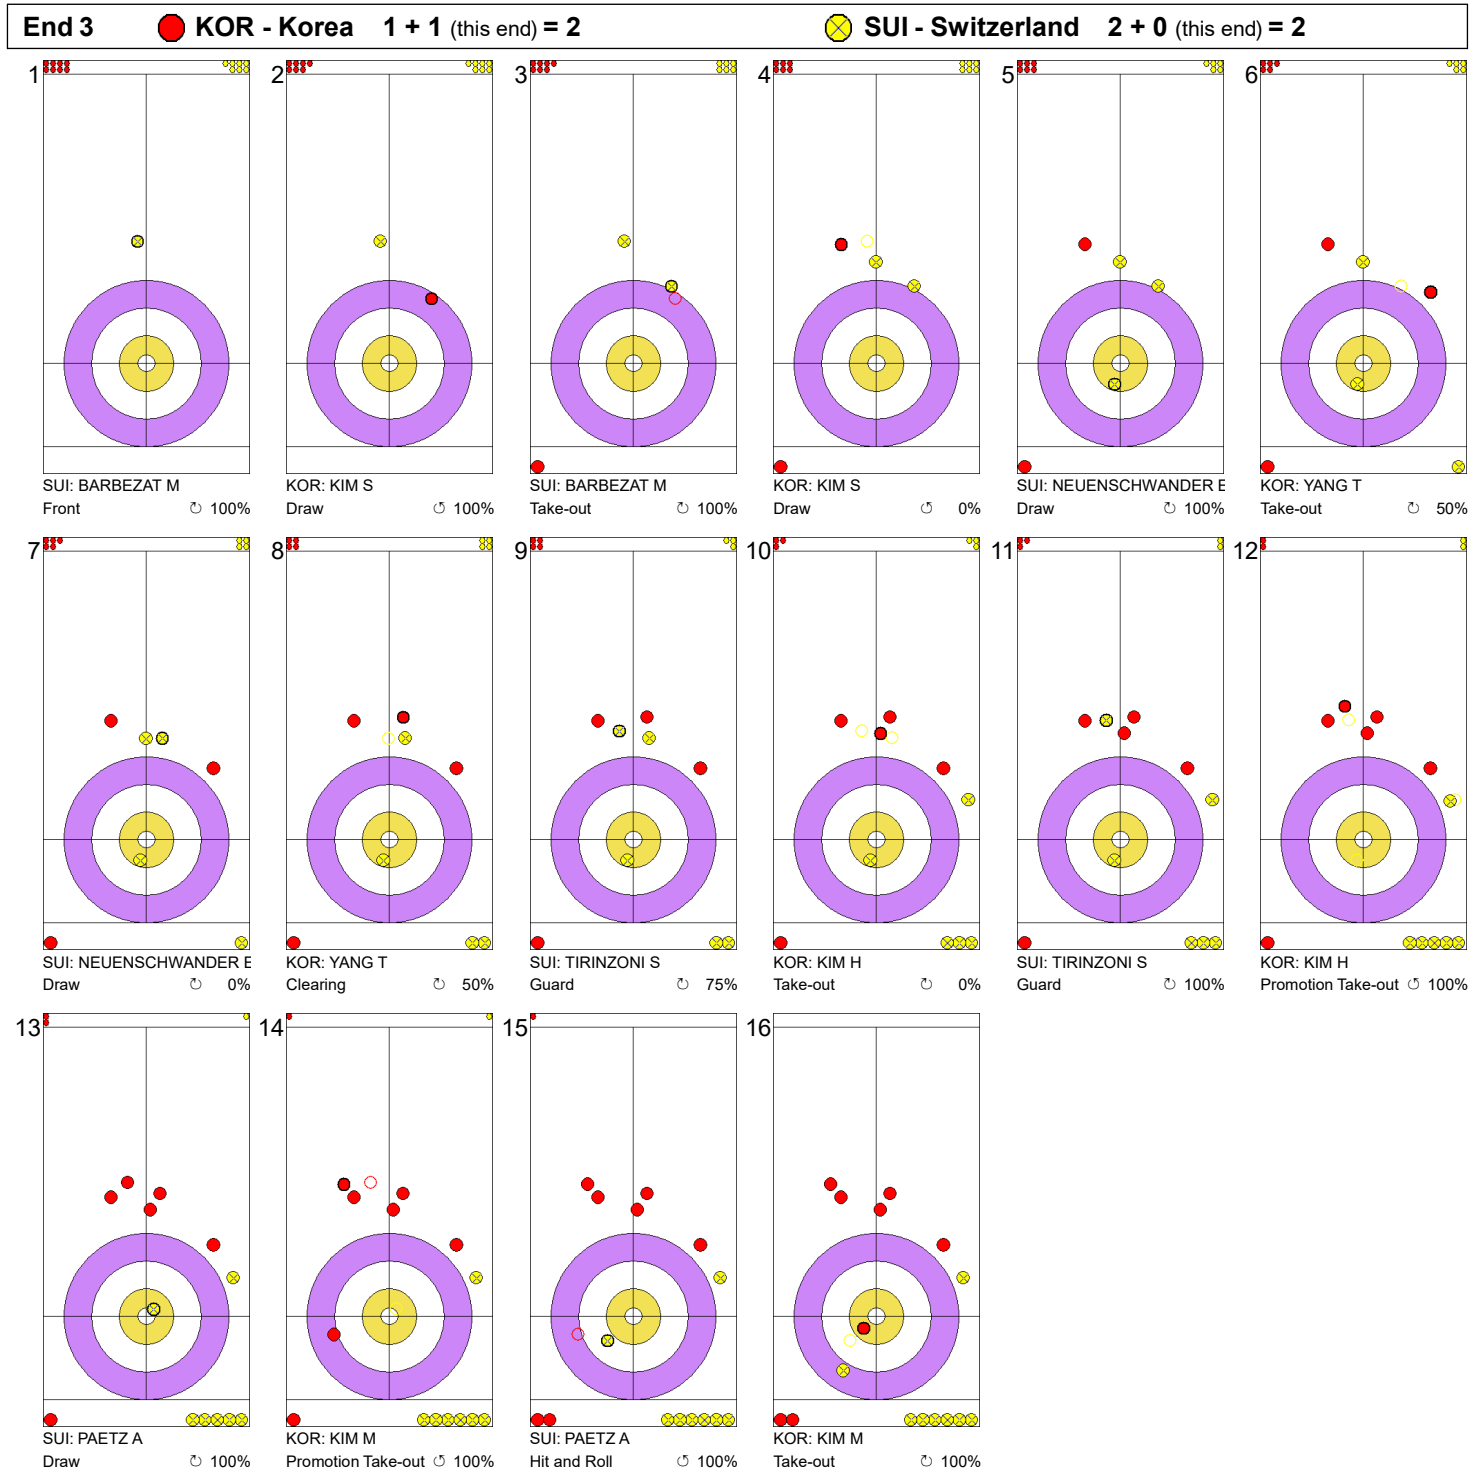

Game - Shot by Shot

Legend:
 Clockwise
  Counter-clockwise
 - Not considered

Game - Shot by Shot

Legend:
 Clockwise
  Counter-clockwise
 - Not considered

Game - Shot by Shot

Legend:
 Clockwise
  Counter-clockwise
 - Not considered

Game - Shot by Shot

Legend:
 ⌚ Clockwise ⌚ Counter-clockwise - Not considered

Game - Shot by Shot

Legend:
 Clockwise
  Counter-clockwise
 - Not considered