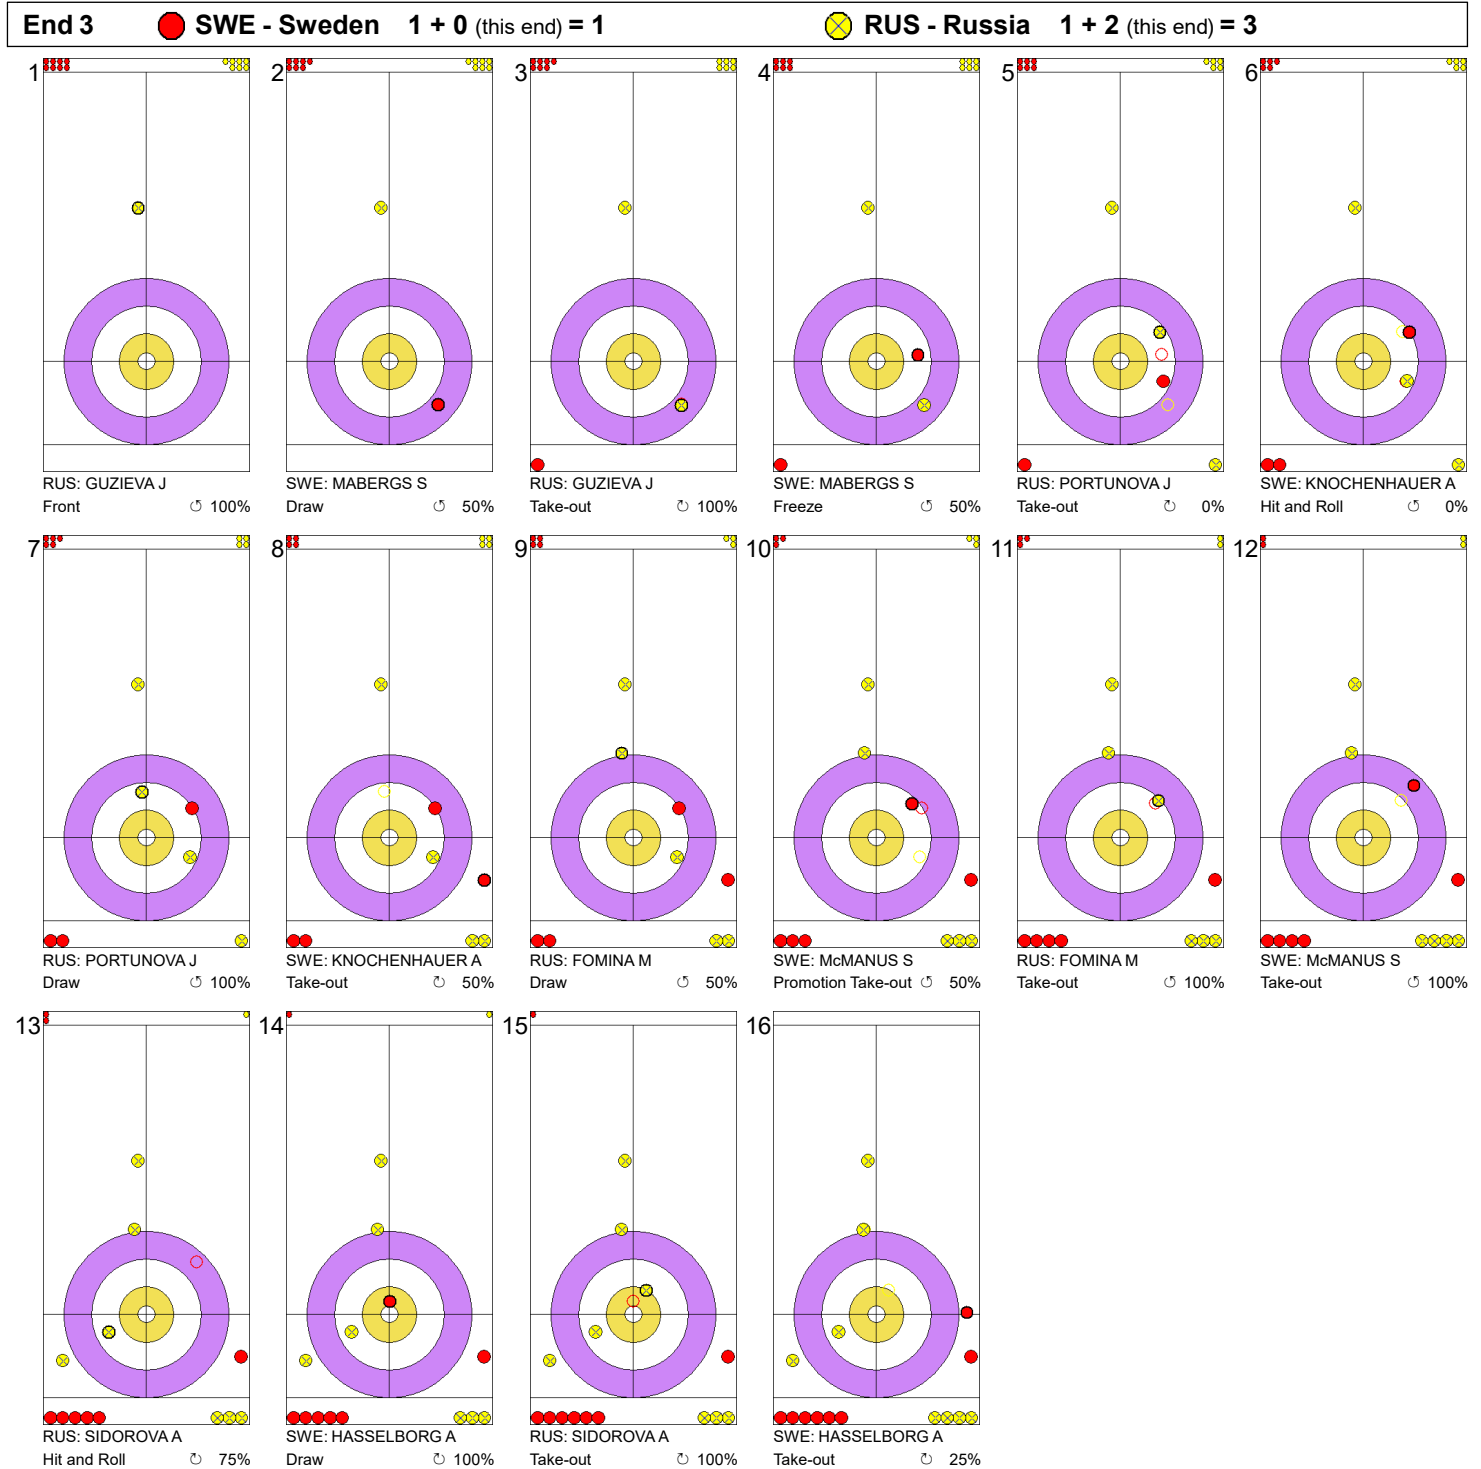

Game - Shot by Shot

Legend:
 Clockwise
  Counter-clockwise
 - Not considered

Game - Shot by Shot

Legend:
 ⌚ Clockwise ⌚ Counter-clockwise - Not considered

Game - Shot by Shot

Legend:
 ↻ Clockwise ↺ Counter-clockwise - Not considered

Game - Shot by Shot

Legend:
 Clockwise
  Counter-clockwise
 - Not considered

Game - Shot by Shot

Legend:
 ↻ Clockwise ↺ Counter-clockwise - Not considered

Game - Shot by Shot

Legend:
 ↻ Clockwise ↺ Counter-clockwise - Not considered

Game - Shot by Shot

Legend:
 ⊕ Clockwise ⊖ Counter-clockwise - Not considered