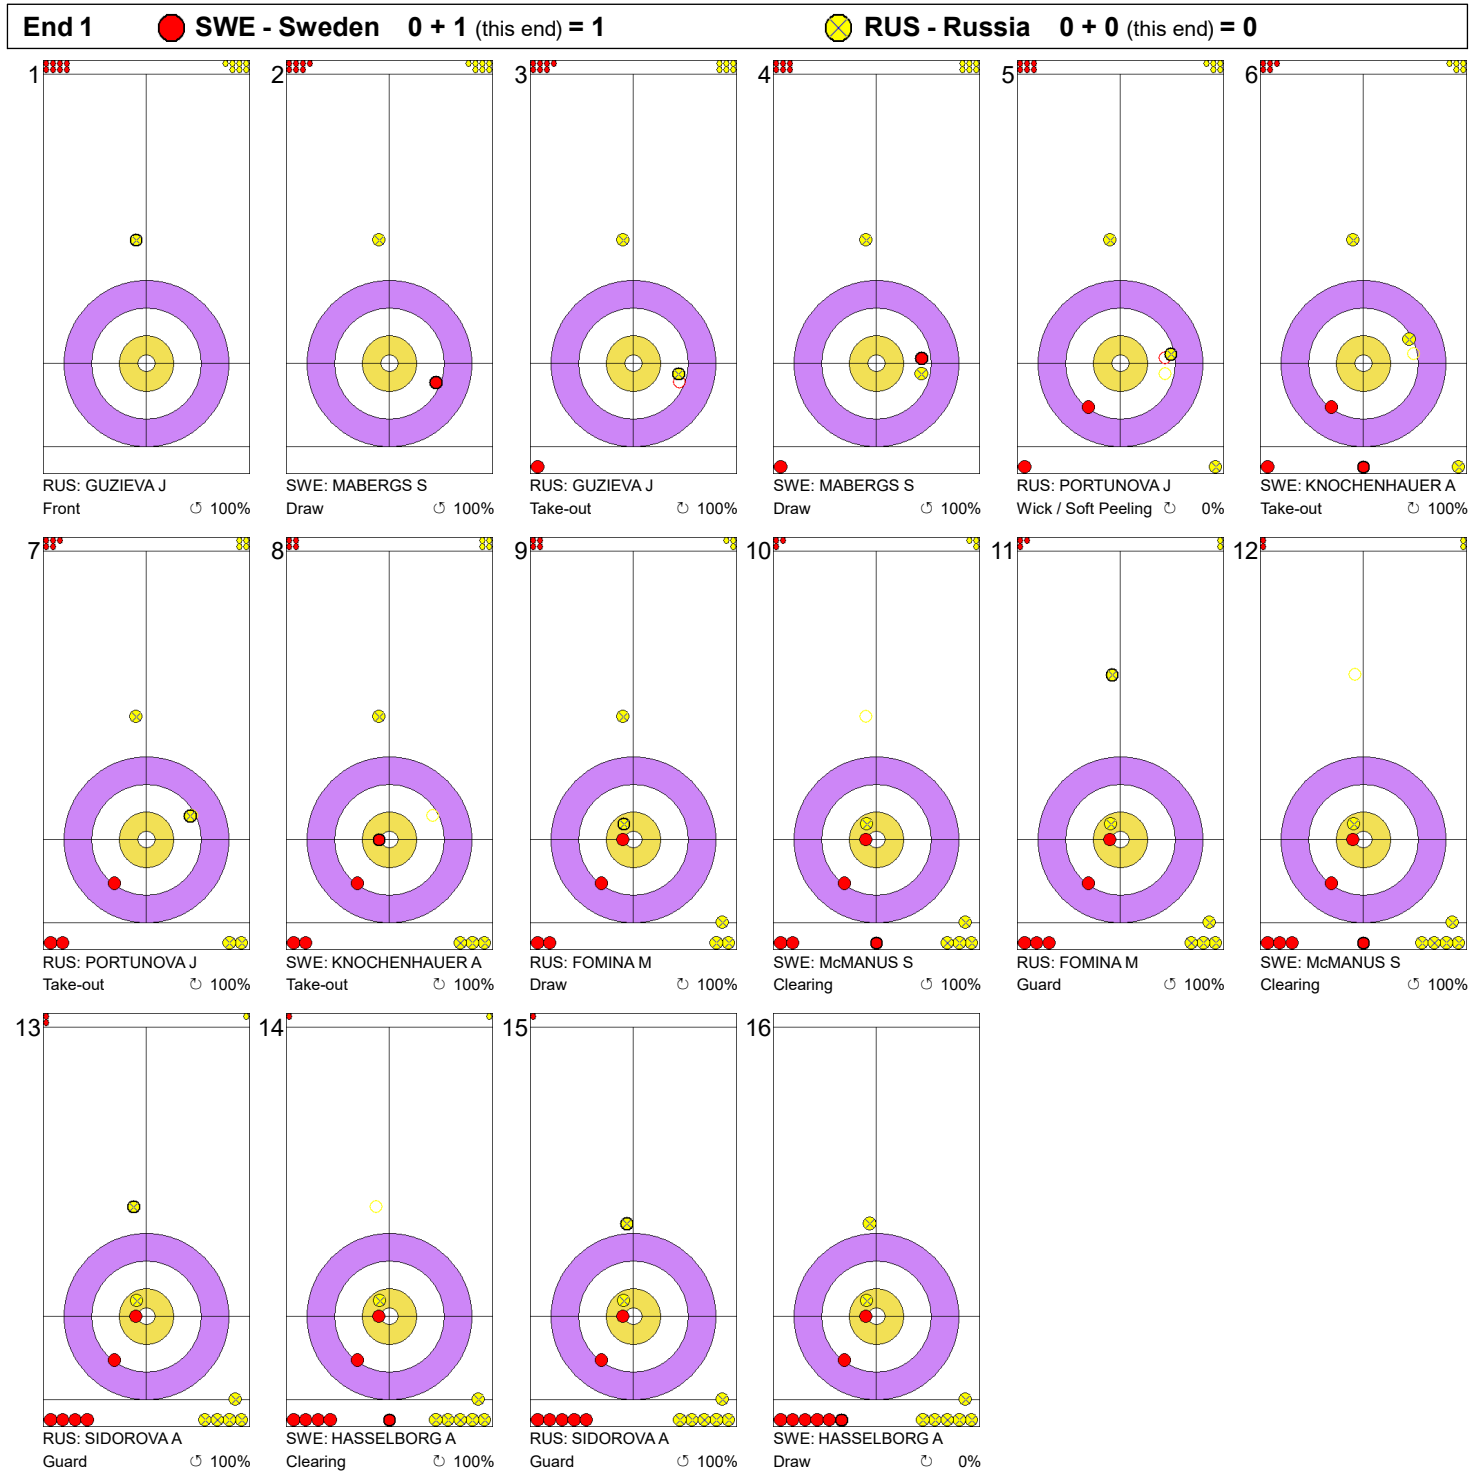

Game - Shot by Shot

Legend:
 Clockwise
  Counter-clockwise
 - Not considered

Game - Shot by Shot

Legend:
 ⌚ Clockwise ⌚ Counter-clockwise - Not considered

Game - Shot by Shot

Legend:
 ↻ Clockwise ↺ Counter-clockwise - Not considered

Game - Shot by Shot

Legend:
 Clockwise
  Counter-clockwise
 - Not considered

Game - Shot by Shot

Legend:
 ↻ Clockwise ↺ Counter-clockwise - Not considered

Game - Shot by Shot

Legend:
 ↻ Clockwise ↺ Counter-clockwise - Not considered

Game - Shot by Shot

Legend:
 ⊕ Clockwise ⊖ Counter-clockwise - Not considered