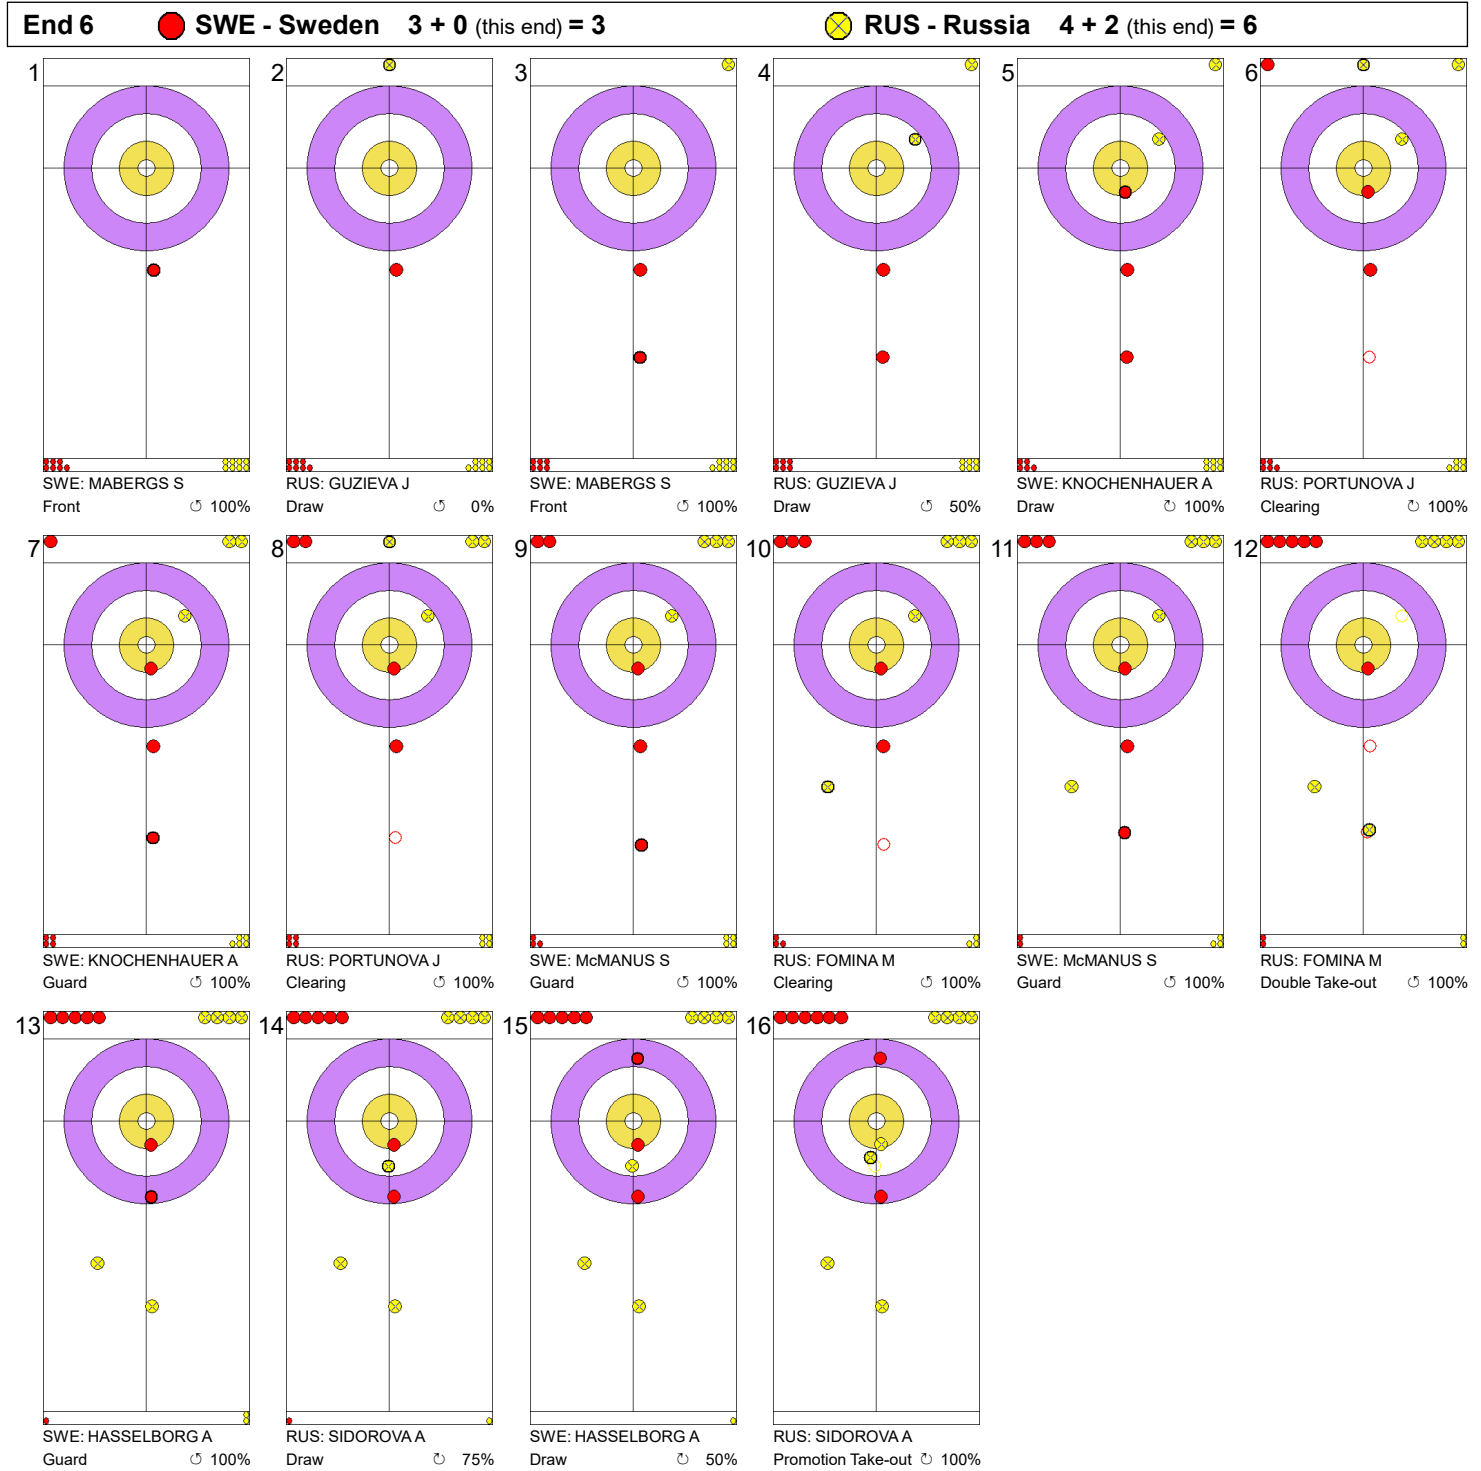

Game - Shot by Shot

Legend:
 Clockwise
  Counter-clockwise
 - Not considered

Game - Shot by Shot

Legend:
 ⌚ Clockwise ⌚ Counter-clockwise - Not considered

Game - Shot by Shot

Legend:
 ↻ Clockwise ↺ Counter-clockwise - Not considered

Game - Shot by Shot

Legend:
 Clockwise
  Counter-clockwise
 - Not considered

Game - Shot by Shot

Legend:
 ↻ Clockwise ↺ Counter-clockwise - Not considered

Game - Shot by Shot

Legend:
 ↻ Clockwise ↺ Counter-clockwise - Not considered

Game - Shot by Shot

Legend:
 ⊕ Clockwise ⊖ Counter-clockwise - Not considered