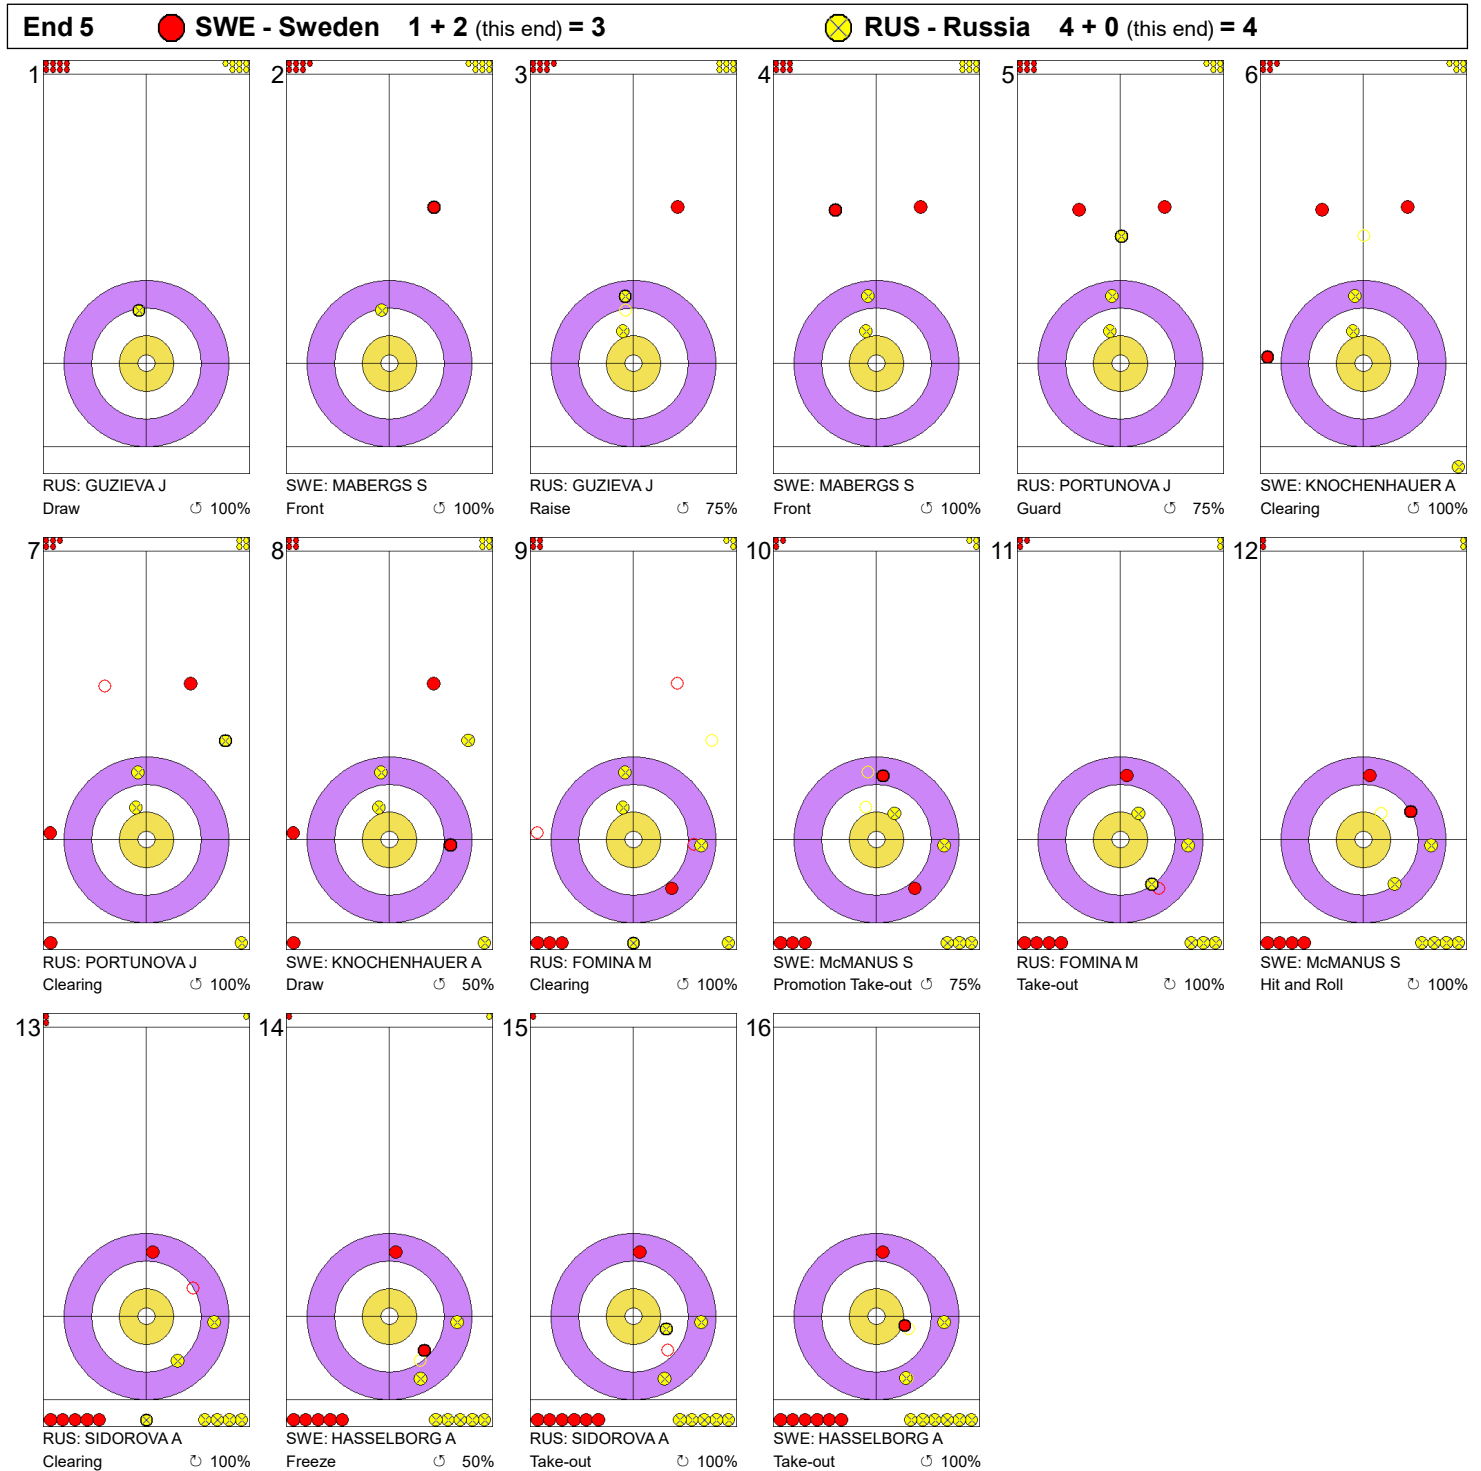

Game - Shot by Shot

Legend:
 Clockwise
  Counter-clockwise
 - Not considered

Game - Shot by Shot

Legend:
 ⌚ Clockwise ⌚ Counter-clockwise - Not considered

Game - Shot by Shot

Legend:
 ↻ Clockwise ↺ Counter-clockwise - Not considered

Game - Shot by Shot

Legend:
 Clockwise
  Counter-clockwise
 - Not considered

Game - Shot by Shot

Legend:
 ↻ Clockwise ↺ Counter-clockwise - Not considered

Game - Shot by Shot

Legend:
 ↻ Clockwise ↺ Counter-clockwise - Not considered

Game - Shot by Shot

Legend:
 ⊕ Clockwise ⊖ Counter-clockwise - Not considered