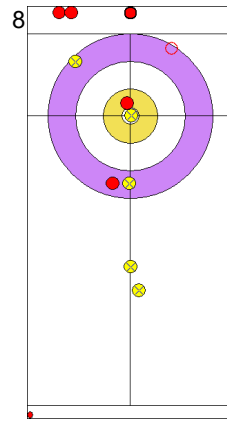

Draw ⤵ 100%

RUS: KOMAROVA M

Draw ⤵ 100%

NOR: NEDREGOTTEN M

Draw ⤵ 100%

RUS: GORIACHEV D

Draw ⤵ 50%

NOR: NEDREGOTTEN M

Draw ⤵ 0%

RUS: GORIACHEV D

Promotion Take-out ⤵ 0%

NOR: NEDREGOTTEN M

Draw ⤵ 50%

RUS: GORIACHEV D

Take-out ⤵ 0%

NOR: SKASLIEN K

Draw ⤵ 100%

RUS: KOMAROVA M

Take-out ⤵ 0%

Legend:
 ⤵ Clockwise ⤴ Counter-clockwise - Not considered

Game - Shot by Shot

Legend:
 Clockwise
  Counter-clockwise
 - Not considered

Game - Shot by Shot

Legend:
 Clockwise
  Counter-clockwise
 - Not considered

Game - Shot by Shot

Legend:
 Clockwise
  Counter-clockwise
 - Not considered

Game - Shot by Shot

End 6 ● RUS - Russia 0 + 1 (this end) = 1 ⊗ NOR - Norway 7 + 0 (this end) = 7

Legend:
↻ Clockwise ↺ Counter-clockwise - Not considered