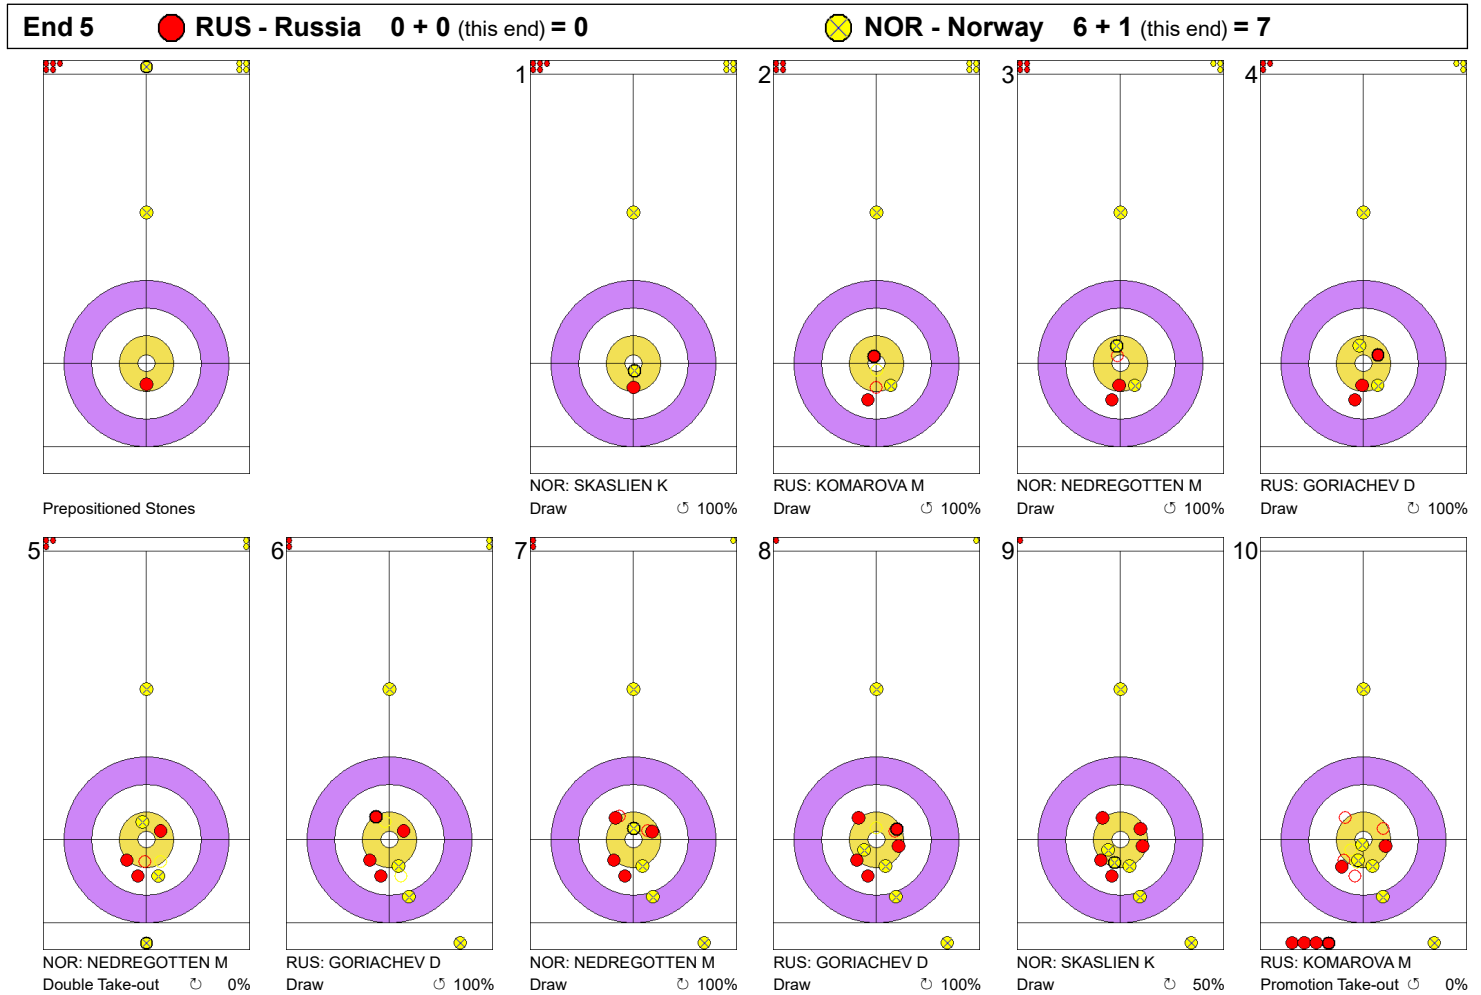

Draw ⤵ 100%

RUS: KOMAROVA M

Take-out ⤵ 0%

Legend:
 ⤵ Clockwise ⤴ Counter-clockwise - Not considered

Game - Shot by Shot

Legend:
 Clockwise
  Counter-clockwise
 - Not considered

Game - Shot by Shot

Legend:
 Clockwise
  Counter-clockwise
 - Not considered

Game - Shot by Shot

Legend:
 Clockwise
  Counter-clockwise
 - Not considered

Game - Shot by Shot

End 6 ● RUS - Russia 0 + 1 (this end) = 1 ⊗ NOR - Norway 7 + 0 (this end) = 7

Legend:
↻ Clockwise ↺ Counter-clockwise - Not considered