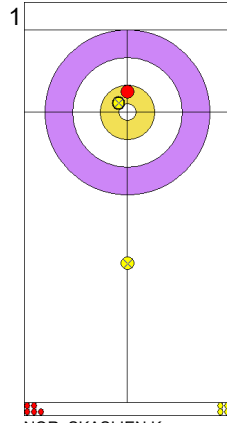

Game - Shot by Shot

Legend:
 Clockwise
  Counter-clockwise
 - Not considered

Game - Shot by Shot

End 2 **RUS - Russia 0 + 0 (this end) = 0** **NOR - Norway 1 + 2 (this end) = 3**

Prepositioned Stones

NOR: SKASLIEN K

Draw ⤵ 100%

RUS: KOMAROVA M

Draw ⤵ 100%

NOR: NEDREGOTTEN M

Draw ⤵ 100%

RUS: GORIACHEV D

Draw ⤵ 50%

NOR: NEDREGOTTEN M

Game - Shot by Shot

Legend:
 Clockwise
  Counter-clockwise
 - Not considered

Game - Shot by Shot

End 6 ● RUS - Russia 0 + 1 (this end) = 1 ⊗ NOR - Norway 7 + 0 (this end) = 7

Legend:
↻ Clockwise ↺ Counter-clockwise - Not considered