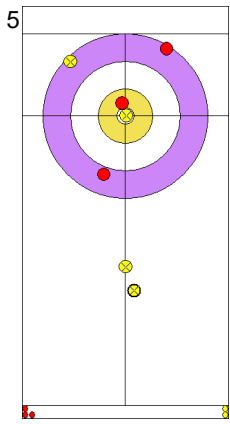

Game - Shot by Shot

Legend:
 Clockwise
  Counter-clockwise
 - Not considered

Game - Shot by Shot

End 2 **RUS - Russia 0 + 0 (this end) = 0** **NOR - Norway 1 + 2 (this end) = 3**

Prepositioned Stones

NOR: SKASLIEN K

Draw ⤵ 100%

RUS: KOMAROVA M

Draw ⤵ 100%

NOR: NEDREGOTTEN M

Draw ⤵ 100%

RUS: GORIACHEV D

Draw ⤵ 50%

NOR: NEDREGOTTEN M

Draw ⤵ 0%

RUS: GORIACHEV D

Promotion Take-out ⤵ 0%

NOR: NEDREGOTTEN M

Draw ⤵ 50%

RUS: GORIACHEV D

Take-out ⤵ 0%

NOR: SKASLIEN K

Draw ⤵ 100%

RUS: KOMAROVA M

Take-out ⤵ 0%

Legend:
 ⤵ Clockwise ⤴ Counter-clockwise - Not considered

Game - Shot by Shot

Legend:
 Clockwise
  Counter-clockwise
 - Not considered

Game - Shot by Shot

Legend:
 Clockwise
  Counter-clockwise
 - Not considered