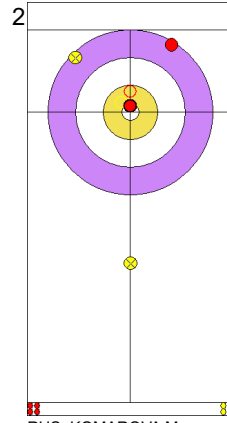

Game - Shot by Shot

Legend:
 Clockwise
  Counter-clockwise
 - Not considered

Game - Shot by Shot

End 2 **RUS - Russia 0 + 0 (this end) = 0** **NOR - Norway 1 + 2 (this end) = 3**

Prepositioned Stones

NOR: SKASLIEN K

Draw ⤵ 100%

RUS: KOMAROVA M

Draw ⤵ 100%

NOR: NEDREGOTTEN M

Draw ⤵ 100%

RUS: GORIACHEV D

Draw ⤵ 50%

NOR: NEDREGOTTEN M

Game - Shot by Shot

Legend:
 Clockwise
  Counter-clockwise
 - Not considered

Game - Shot by Shot

End 6 ● RUS - Russia 0 + 1 (this end) = 1 ⊗ NOR - Norway 7 + 0 (this end) = 7

Legend:
↻ Clockwise ↺ Counter-clockwise - Not considered