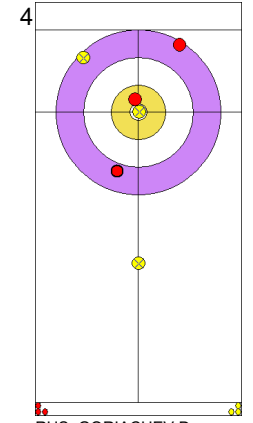

Game - Shot by Shot

Legend:
 Clockwise
  Counter-clockwise
 - Not considered

Game - Shot by Shot

End 2 **RUS - Russia 0 + 0 (this end) = 0** **NOR - Norway 1 + 2 (this end) = 3**

Prepositioned Stones

NOR: SKASLIEN K

Draw ⤵ 100%

RUS: KOMAROVA M

Draw ⤵ 100%

NOR: NEDREGOTTEN M

Draw ⤵ 100%

RUS: GORIACHEV D

Draw ⤵ 50%

NOR: NEDREGOTTEN M

Draw ⤵ 0%

RUS: GORIACHEV D

Promotion Take-out ⤵ 0%

NOR: NEDREGOTTEN M

Draw ⤵ 50%

RUS: GORIACHEV D

Take-out ⤵ 0%

NOR: SKASLIEN K

Draw ⤵ 100%

RUS: KOMAROVA M

Take-out ⤵ 0%

Legend:
 ⤵ Clockwise ⤴ Counter-clockwise - Not considered

Game - Shot by Shot

Legend:
 Clockwise
  Counter-clockwise
 - Not considered

Game - Shot by Shot

Legend:
 Clockwise
  Counter-clockwise
 - Not considered