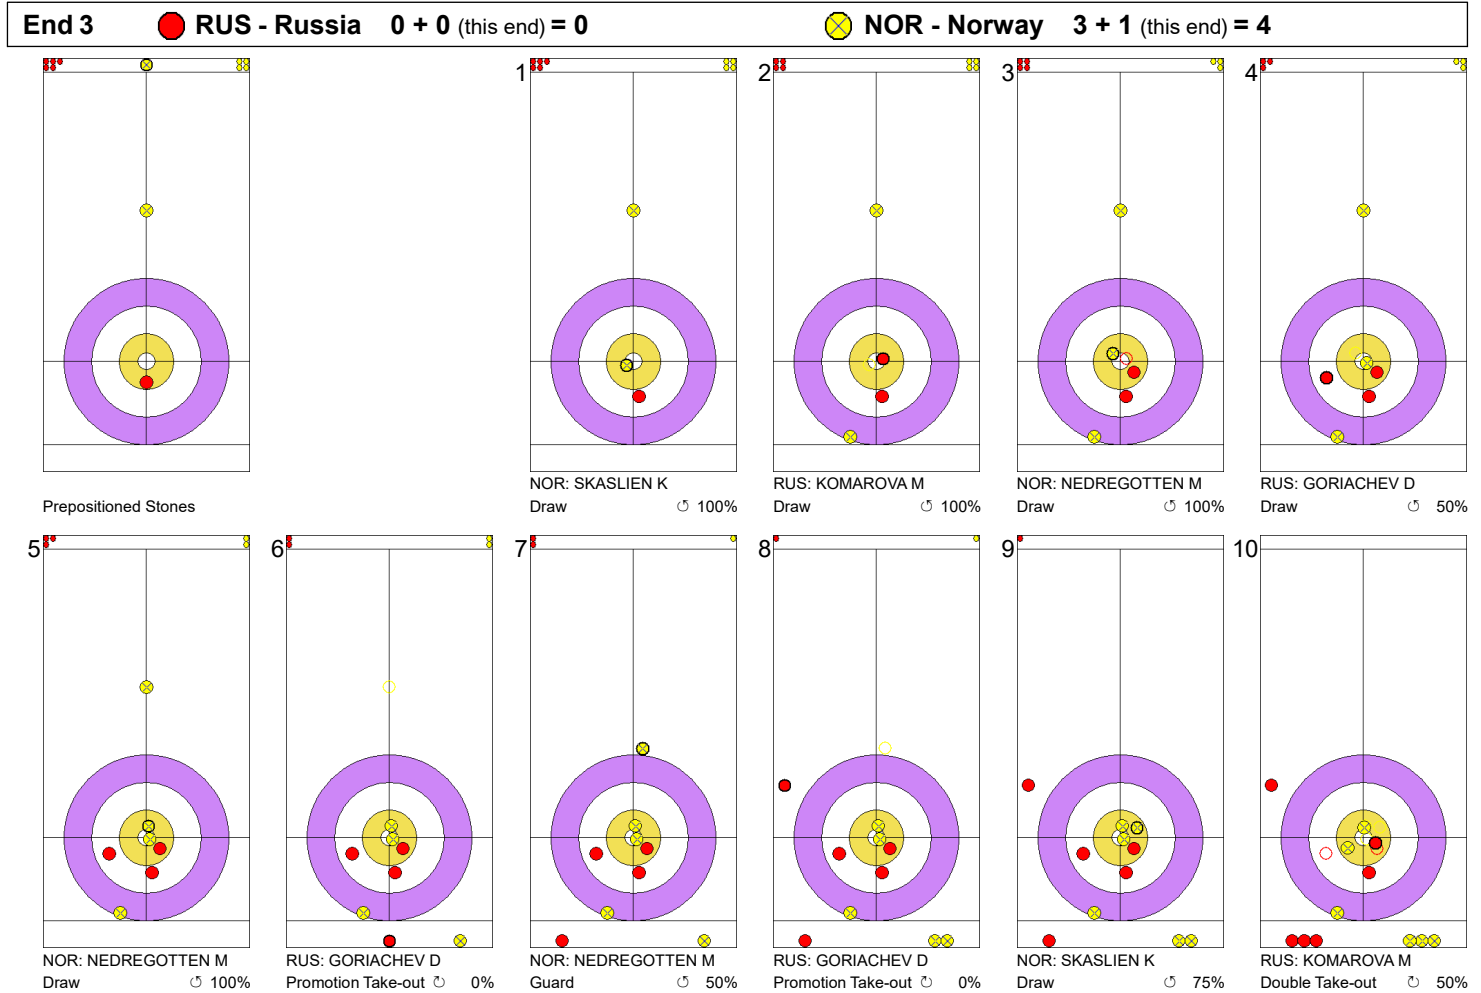

Draw ⤵ 100%

RUS: KOMAROVA M

Take-out ⤵ 0%

Legend:
 ⤵ Clockwise ⤴ Counter-clockwise - Not considered

Game - Shot by Shot

Legend:
 Clockwise
  Counter-clockwise
 - Not considered

Game - Shot by Shot

Legend:
 Clockwise
  Counter-clockwise
 - Not considered

Game - Shot by Shot

Legend:
 Clockwise
  Counter-clockwise
 - Not considered

Game - Shot by Shot

End 6 ● RUS - Russia 0 + 1 (this end) = 1 ⊗ NOR - Norway 7 + 0 (this end) = 7

Legend:
↻ Clockwise ↺ Counter-clockwise - Not considered