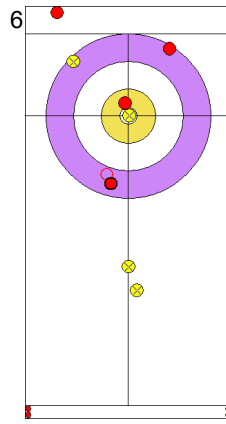

Game - Shot by Shot

Legend:
 Clockwise
  Counter-clockwise
 - Not considered

Game - Shot by Shot

End 2 **RUS - Russia 0 + 0 (this end) = 0** **NOR - Norway 1 + 2 (this end) = 3**

Prepositioned Stones

NOR: SKASLIEN K

Draw ⤵ 100%

RUS: KOMAROVA M

Draw ⤵ 100%

NOR: NEDREGOTTEN M

Draw ⤵ 100%

RUS: GORIACHEV D

Draw ⤵ 50%

NOR: NEDREGOTTEN M

Draw ⤵ 0%

RUS: GORIACHEV D

Promotion Take-out ⤵ 0%

NOR: NEDREGOTTEN M

Draw ⤵ 50%

RUS: GORIACHEV D

Take-out ⤵ 0%

NOR: SKASLIEN K

Draw ⤵ 100%

RUS: KOMAROVA M

Take-out ⤵ 0%

Legend:
 ⤵ Clockwise ⤴ Counter-clockwise - Not considered

Game - Shot by Shot

Legend:
 Clockwise
  Counter-clockwise
 - Not considered

Game - Shot by Shot

Legend:
 Clockwise
  Counter-clockwise
 - Not considered