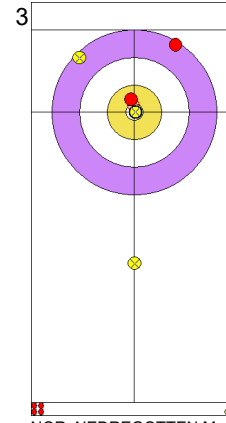

Game - Shot by Shot

Legend:
 Clockwise
  Counter-clockwise
 - Not considered

Game - Shot by Shot

End 2 **RUS - Russia 0 + 0 (this end) = 0** **NOR - Norway 1 + 2 (this end) = 3**

Prepositioned Stones

NOR: SKASLIEN K

Draw ⤵ 100%

RUS: KOMAROVA M

Draw ⤵ 100%

NOR: NEDREGOTTEN M

Draw ⤵ 100%

RUS: GORIACHEV D

Draw ⤵ 50%

NOR: NEDREGOTTEN M