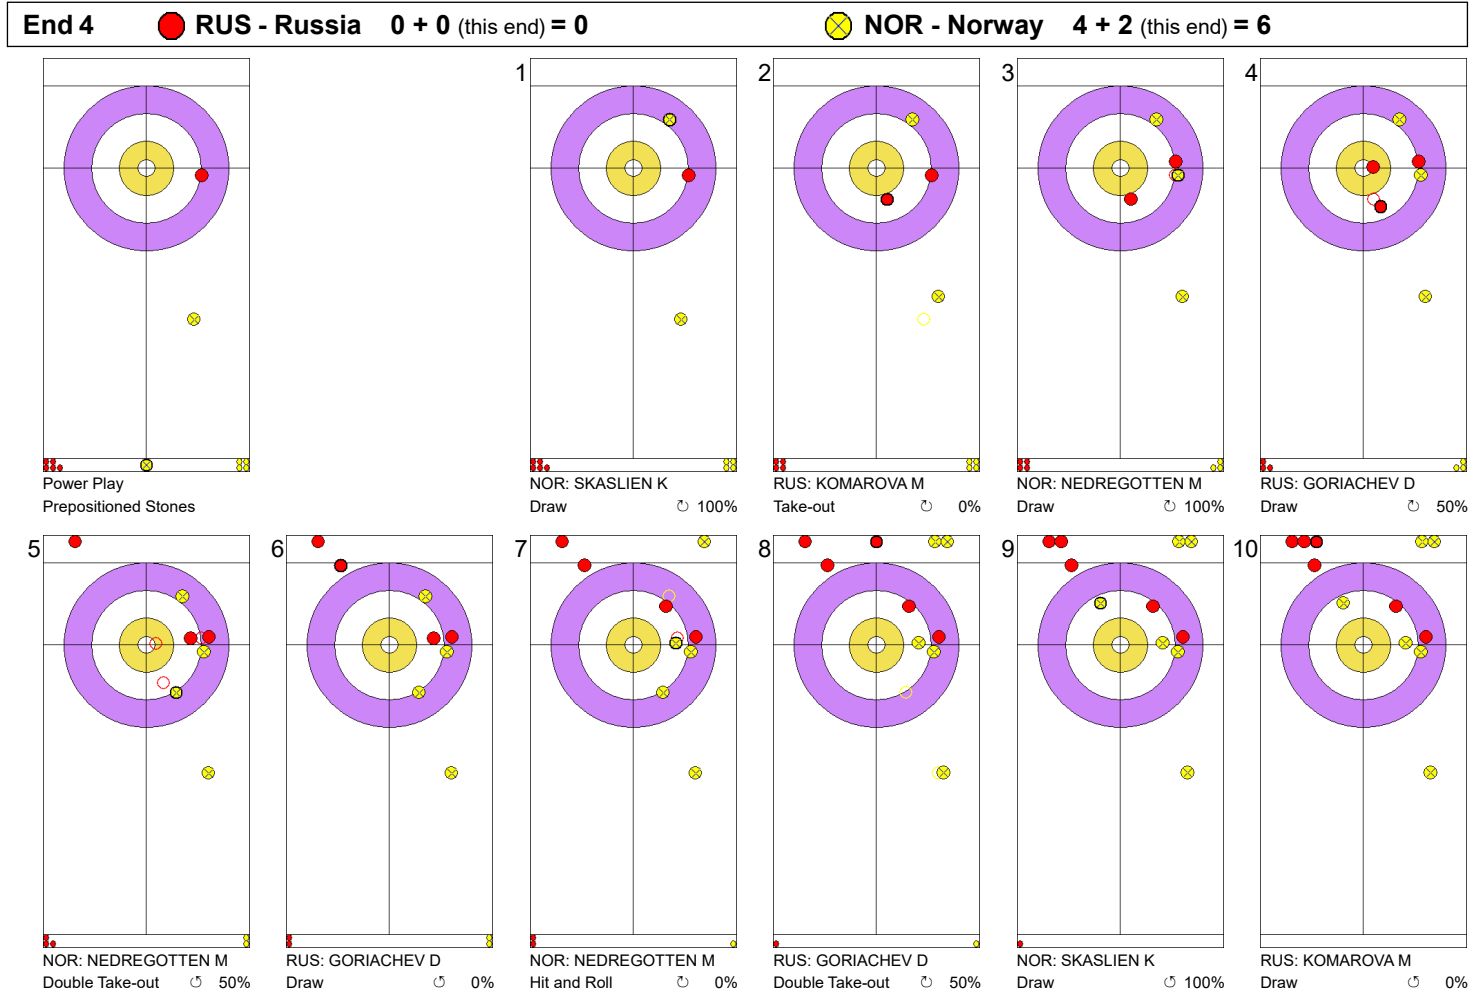

Draw ⤵ 0%

RUS: GORIACHEV D

Promotion Take-out ⤵ 0%

NOR: NEDREGOTTEN M

Draw ⤵ 50%

RUS: GORIACHEV D

Take-out ⤵ 0%

NOR: SKASLIEN K

Draw ⤵ 100%

RUS: KOMAROVA M

Take-out ⤵ 0%

Legend:
 ⤵ Clockwise ⤴ Counter-clockwise - Not considered

Game - Shot by Shot

Legend:
 Clockwise
  Counter-clockwise
 - Not considered

Game - Shot by Shot

Legend:
 Clockwise
  Counter-clockwise
 - Not considered

Game - Shot by Shot

Legend:
 Clockwise
  Counter-clockwise
 - Not considered

Game - Shot by Shot

End 6 ● RUS - Russia 0 + 1 (this end) = 1 ⊗ NOR - Norway 7 + 0 (this end) = 7

Legend:
↻ Clockwise ↺ Counter-clockwise - Not considered