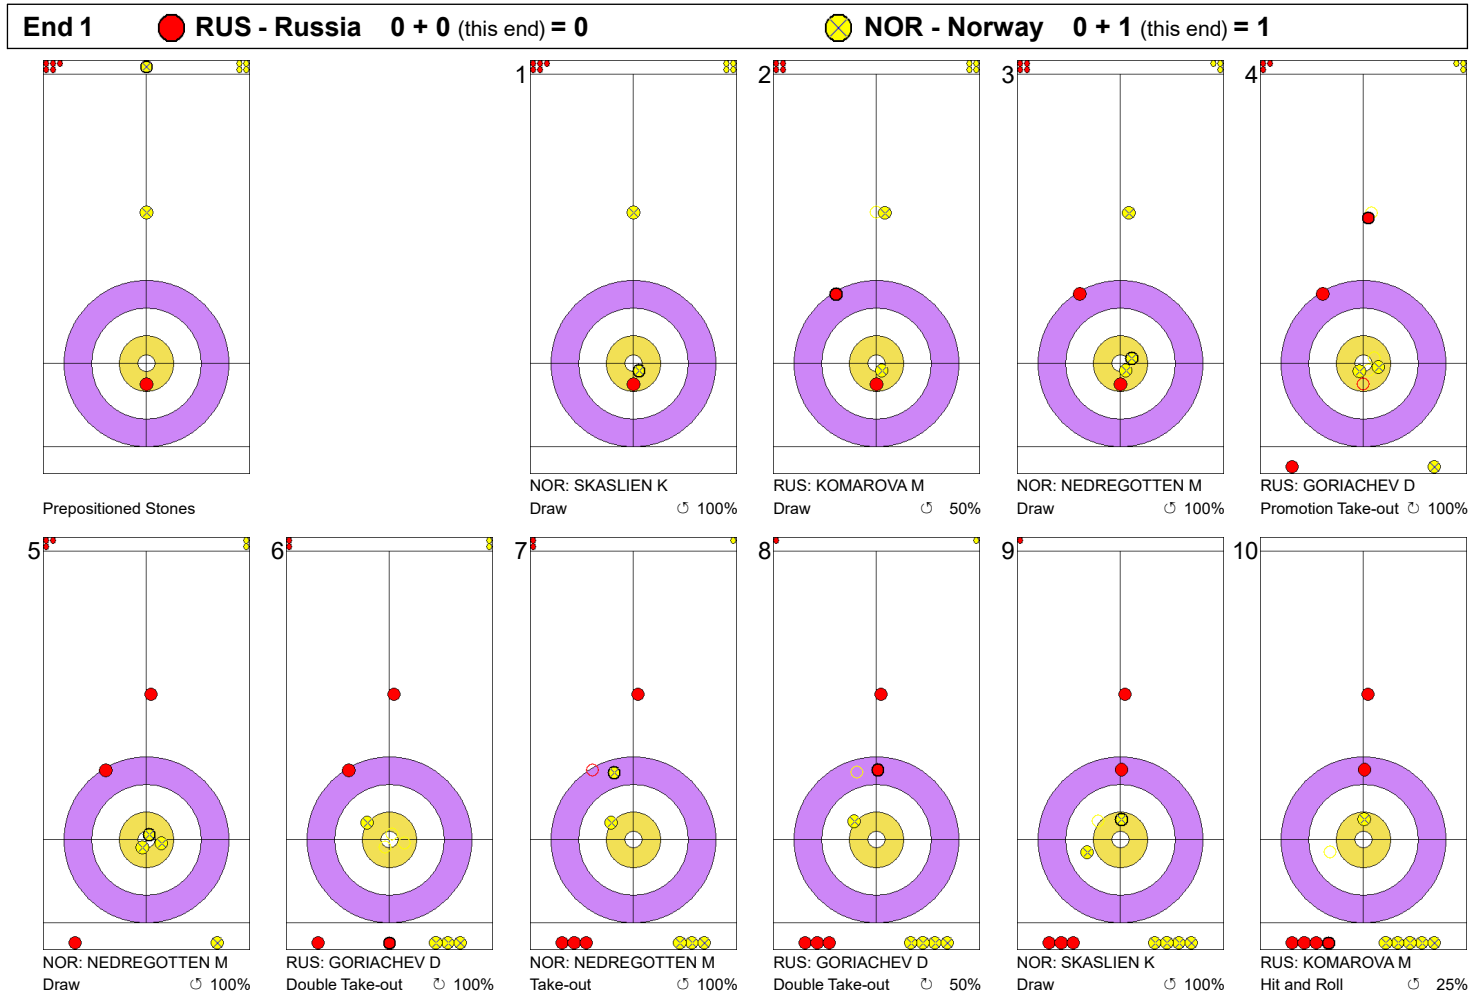

Game - Shot by Shot

Legend:
 Clockwise
  Counter-clockwise
 - Not considered

Game - Shot by Shot

End 2 **RUS - Russia 0 + 0 (this end) = 0** **NOR - Norway 1 + 2 (this end) = 3**

Prepositioned Stones

NOR: SKASLIEN K

Draw ⤵ 100%

RUS: KOMAROVA M

Draw ⤵ 100%

NOR: NEDREGOTTEN M

Draw ⤵ 100%

RUS: GORIACHEV D

Draw ⤵ 50%

NOR: NEDREGOTTEN M

Draw ⤵ 100%

RUS: KOMAROVA M

Take-out ⤵ 0%

Legend:
 ⤵ Clockwise ⤴ Counter-clockwise - Not considered

Game - Shot by Shot

Legend:
 Clockwise
  Counter-clockwise
 - Not considered

Game - Shot by Shot

Legend:
 Clockwise
  Counter-clockwise
 - Not considered

Game - Shot by Shot

Legend:
 Clockwise
  Counter-clockwise
 - Not considered

Game - Shot by Shot

End 6 ● RUS - Russia 0 + 1 (this end) = 1 ⊗ NOR - Norway 7 + 0 (this end) = 7

Legend:
↻ Clockwise ↺ Counter-clockwise - Not considered