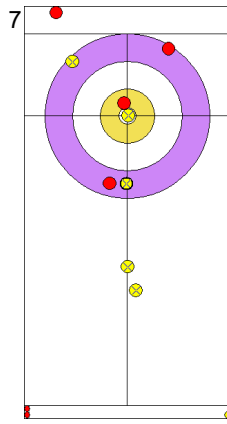

Game - Shot by Shot

Legend:
 Clockwise
  Counter-clockwise
 - Not considered

Game - Shot by Shot

End 2 **RUS - Russia 0 + 0 (this end) = 0** **NOR - Norway 1 + 2 (this end) = 3**

Prepositioned Stones

NOR: SKASLIEN K

Draw ⤵ 100%

RUS: KOMAROVA M

Draw ⤵ 100%

NOR: NEDREGOTTEN M

Draw ⤵ 100%

RUS: GORIACHEV D

Draw ⤵ 50%

NOR: NEDREGOTTEN M

Draw ⤵ 0%

RUS: GORIACHEV D

Promotion Take-out ⤵ 0%

NOR: NEDREGOTTEN M

Draw ⤵ 50%

RUS: GORIACHEV D

Take-out ⤵ 0%

NOR: SKASLIEN K

Draw ⤵ 100%

RUS: KOMAROVA M

Take-out ⤵ 0%

Legend:
 ⤵ Clockwise ⤴ Counter-clockwise - Not considered

Game - Shot by Shot

Legend:
 Clockwise
  Counter-clockwise
 - Not considered

Game - Shot by Shot

Legend:
 Clockwise
  Counter-clockwise
 - Not considered