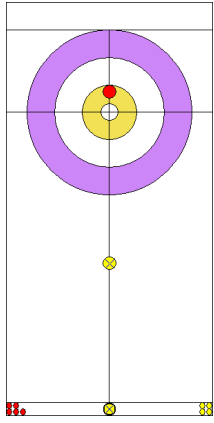

Game - Shot by Shot

Legend:
 Clockwise
  Counter-clockwise
 - Not considered

Game - Shot by Shot

End 2 **RUS - Russia 0 + 0 (this end) = 0** **NOR - Norway 1 + 2 (this end) = 3**

Prepositioned Stones

NOR: SKASLIEN K

Draw ⤵ 100%

RUS: KOMAROVA M

Draw ⤵ 100%

NOR: NEDREGOTTEN M

Draw ⤵ 100%

RUS: GORIACHEV D

Draw ⤵ 50%

NOR: NEDREGOTTEN M

Game - Shot by Shot

Legend:
 Clockwise
  Counter-clockwise
 - Not considered

Game - Shot by Shot

End 6 ● RUS - Russia 0 + 1 (this end) = 1 ⊗ NOR - Norway 7 + 0 (this end) = 7

Legend:
↻ Clockwise ↺ Counter-clockwise - Not considered