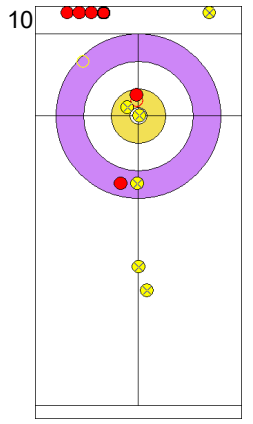

Draw ⤵ 100%

RUS: KOMAROVA M

Draw ⤵ 100%

NOR: NEDREGOTTEN M

Draw ⤵ 100%

RUS: GORIACHEV D

Draw ⤵ 50%

NOR: NEDREGOTTEN M

Draw ⤵ 0%

RUS: GORIACHEV D

Promotion Take-out ⤵ 0%

NOR: NEDREGOTTEN M

Draw ⤵ 50%

RUS: GORIACHEV D

Take-out ⤵ 0%

NOR: SKASLIEN K

Draw ⤵ 100%

RUS: KOMAROVA M

Take-out ⤵ 0%

Legend:
 ⤵ Clockwise ⤴ Counter-clockwise - Not considered

Game - Shot by Shot

Legend:
 Clockwise
  Counter-clockwise
 - Not considered

Game - Shot by Shot

Legend:
 Clockwise
  Counter-clockwise
 - Not considered

Game - Shot by Shot

Legend:
 Clockwise
  Counter-clockwise
 - Not considered

Game - Shot by Shot

End 6 ● RUS - Russia 0 + 1 (this end) = 1 ⊗ NOR - Norway 7 + 0 (this end) = 7

Legend:
↻ Clockwise ↺ Counter-clockwise - Not considered