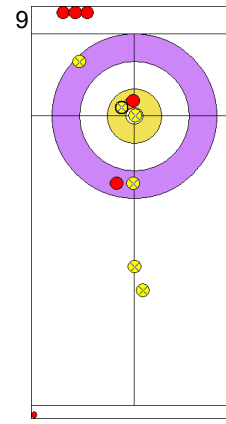

Draw ⤵ 100%

RUS: KOMAROVA M

Draw ⤵ 100%

NOR: NEDREGOTTEN M

Draw ⤵ 100%

RUS: GORIACHEV D

Draw ⤵ 50%

NOR: NEDREGOTTEN M

Draw ⤵ 0%

RUS: GORIACHEV D

Promotion Take-out ⤵ 0%

NOR: NEDREGOTTEN M

Draw ⤵ 50%

RUS: GORIACHEV D

Take-out ⤵ 0%

NOR: SKASLIEN K

Draw ⤵ 100%

RUS: KOMAROVA M

Take-out ⤵ 0%

Legend:
 ⤵ Clockwise ⤴ Counter-clockwise - Not considered

Game - Shot by Shot

Legend:
 Clockwise
  Counter-clockwise
 - Not considered

Game - Shot by Shot

Legend:
 Clockwise
  Counter-clockwise
 - Not considered

Game - Shot by Shot

Legend:
 Clockwise
  Counter-clockwise
 - Not considered

Game - Shot by Shot

End 6 ● RUS - Russia 0 + 1 (this end) = 1 ⊗ NOR - Norway 7 + 0 (this end) = 7

Legend:
↻ Clockwise ↺ Counter-clockwise - Not considered