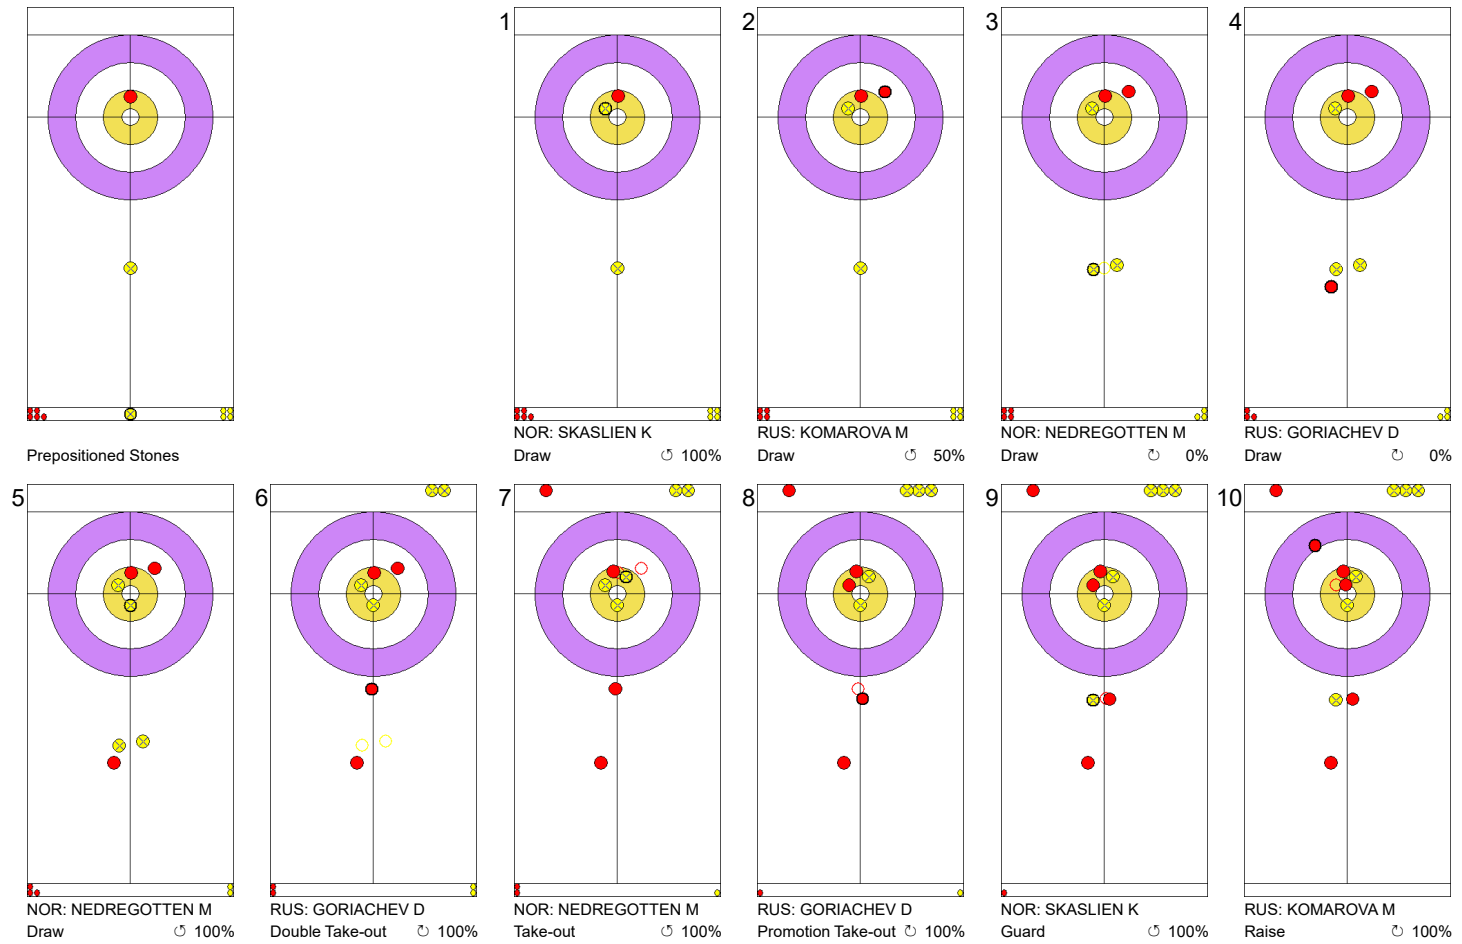

Draw ⤵ 0%

RUS: GORIACHEV D

Promotion Take-out ⤵ 0%

NOR: NEDREGOTTEN M

Draw ⤵ 50%

RUS: GORIACHEV D

Take-out ⤵ 0%

NOR: SKASLIEN K

Draw ⤵ 100%

RUS: KOMAROVA M

Take-out ⤵ 0%

Legend:
 ⤵ Clockwise ⤴ Counter-clockwise - Not considered

Game - Shot by Shot

Legend:
 Clockwise
  Counter-clockwise
 - Not considered

Game - Shot by Shot

Legend:
 Clockwise
  Counter-clockwise
 - Not considered

Game - Shot by Shot

Legend:
 Clockwise
  Counter-clockwise
 - Not considered

Game - Shot by Shot

End 6 ● RUS - Russia 0 + 1 (this end) = 1 ⊗ NOR - Norway 7 + 0 (this end) = 7

Legend:
↻ Clockwise ↺ Counter-clockwise - Not considered