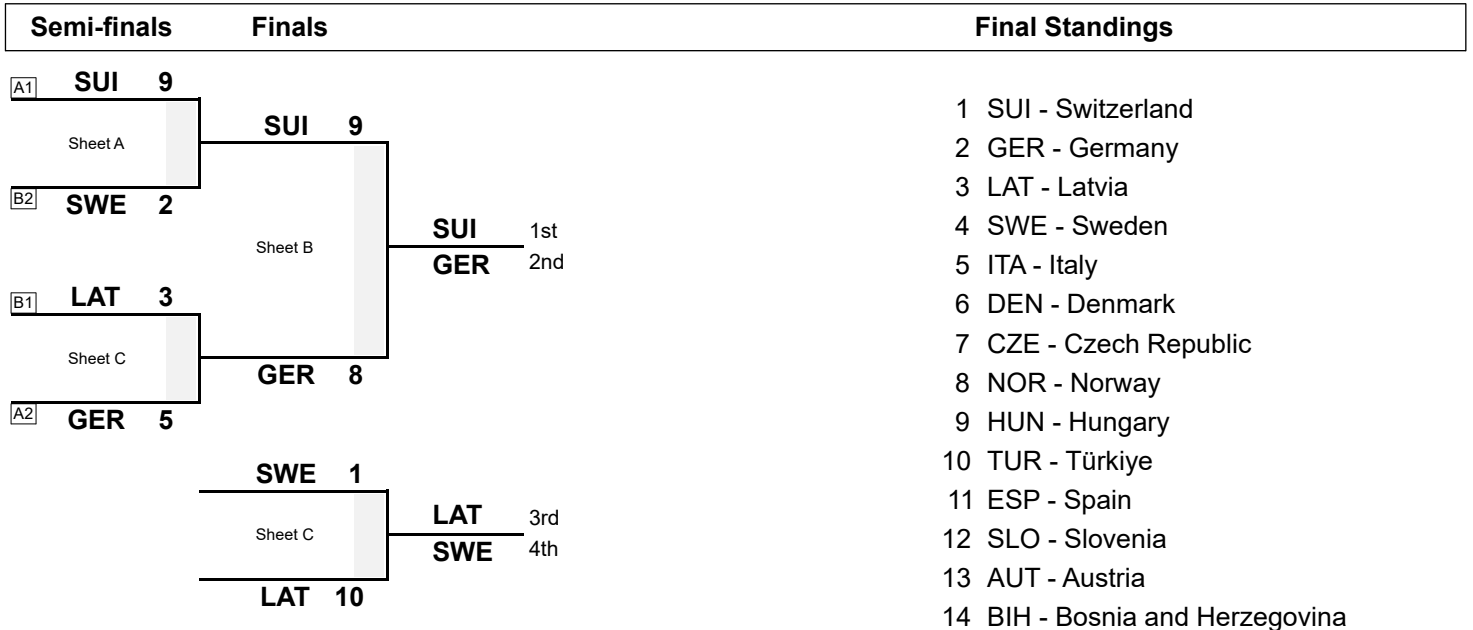

FRI 27 JAN 2023  
Start Time 13:30

**Session Results and Standings**

Sheet	Game	Team	LSFE	1	2	3	4	5	6	7	8	Extra Ends	Total
<b>B</b>	8	GER - Germany		0	2	3	1	0	2	0	0		8
	8	SUI - Switzerland	*	2	0	0	0	4	0	1	1		9
<b>C</b>	8	LAT - Latvia	*	2	1	0	1	2	4	X	X		10
	8	SWE - Sweden		0	0	1	0	0	0	X	X		1

**Play-offs Bracket**

**LEGEND**

LSFE(\*) Last Stone First End

X Unplayed/unfinished end due to concession