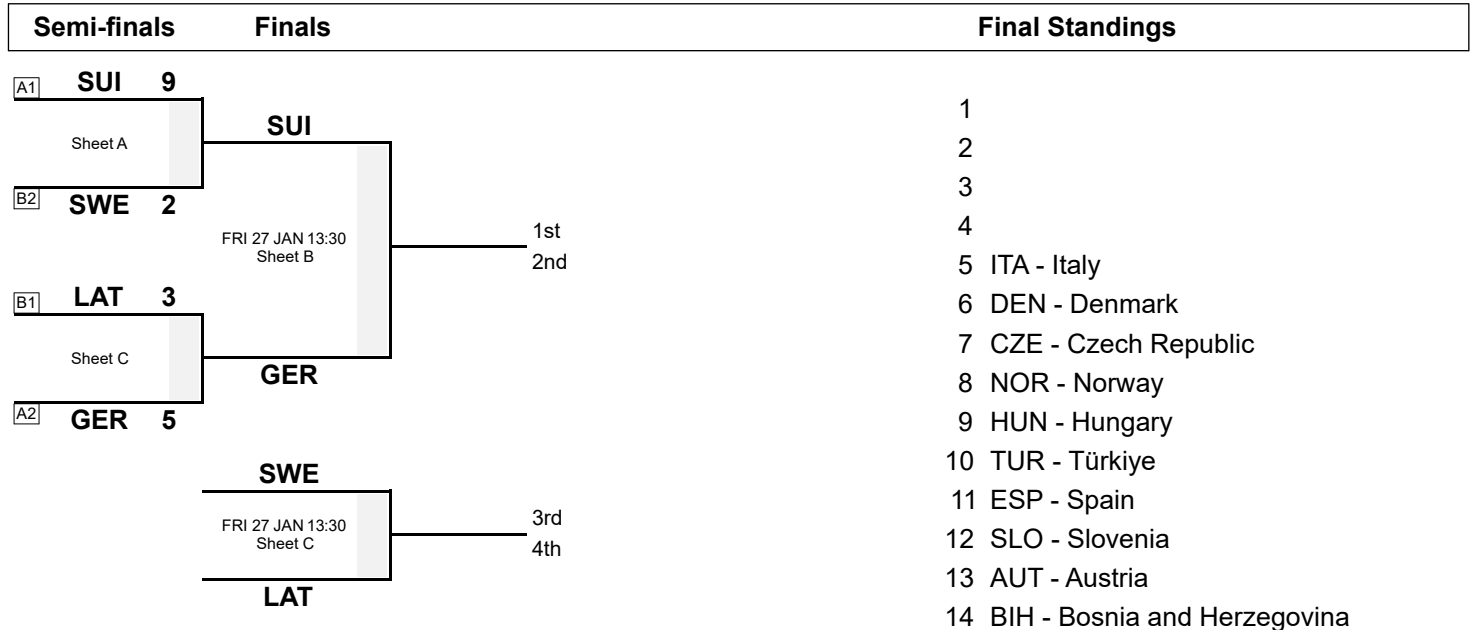

FRI 27 JAN 2023  
Start Time 9:00

**Session Results and Standings**

Sheet	Game	Team	LSFE	1	2	3	4	5	6	7	8	Extra Ends	Total
A	7	SWE - Sweden		0	0	0	1	0	1	X	X		2
	7	SUI - Switzerland	*	4	3	1	0	1	0	X	X		9
C	7	LAT - Latvia	*	0	1	0	0	1	0	1	0		3
	7	GER - Germany		0	0	0	2	0	2	0	1		5

**Play-offs Bracket**

**LEGEND**

LSFE(\*) Last Stone First End

X Unplayed/unfinished end due to concession