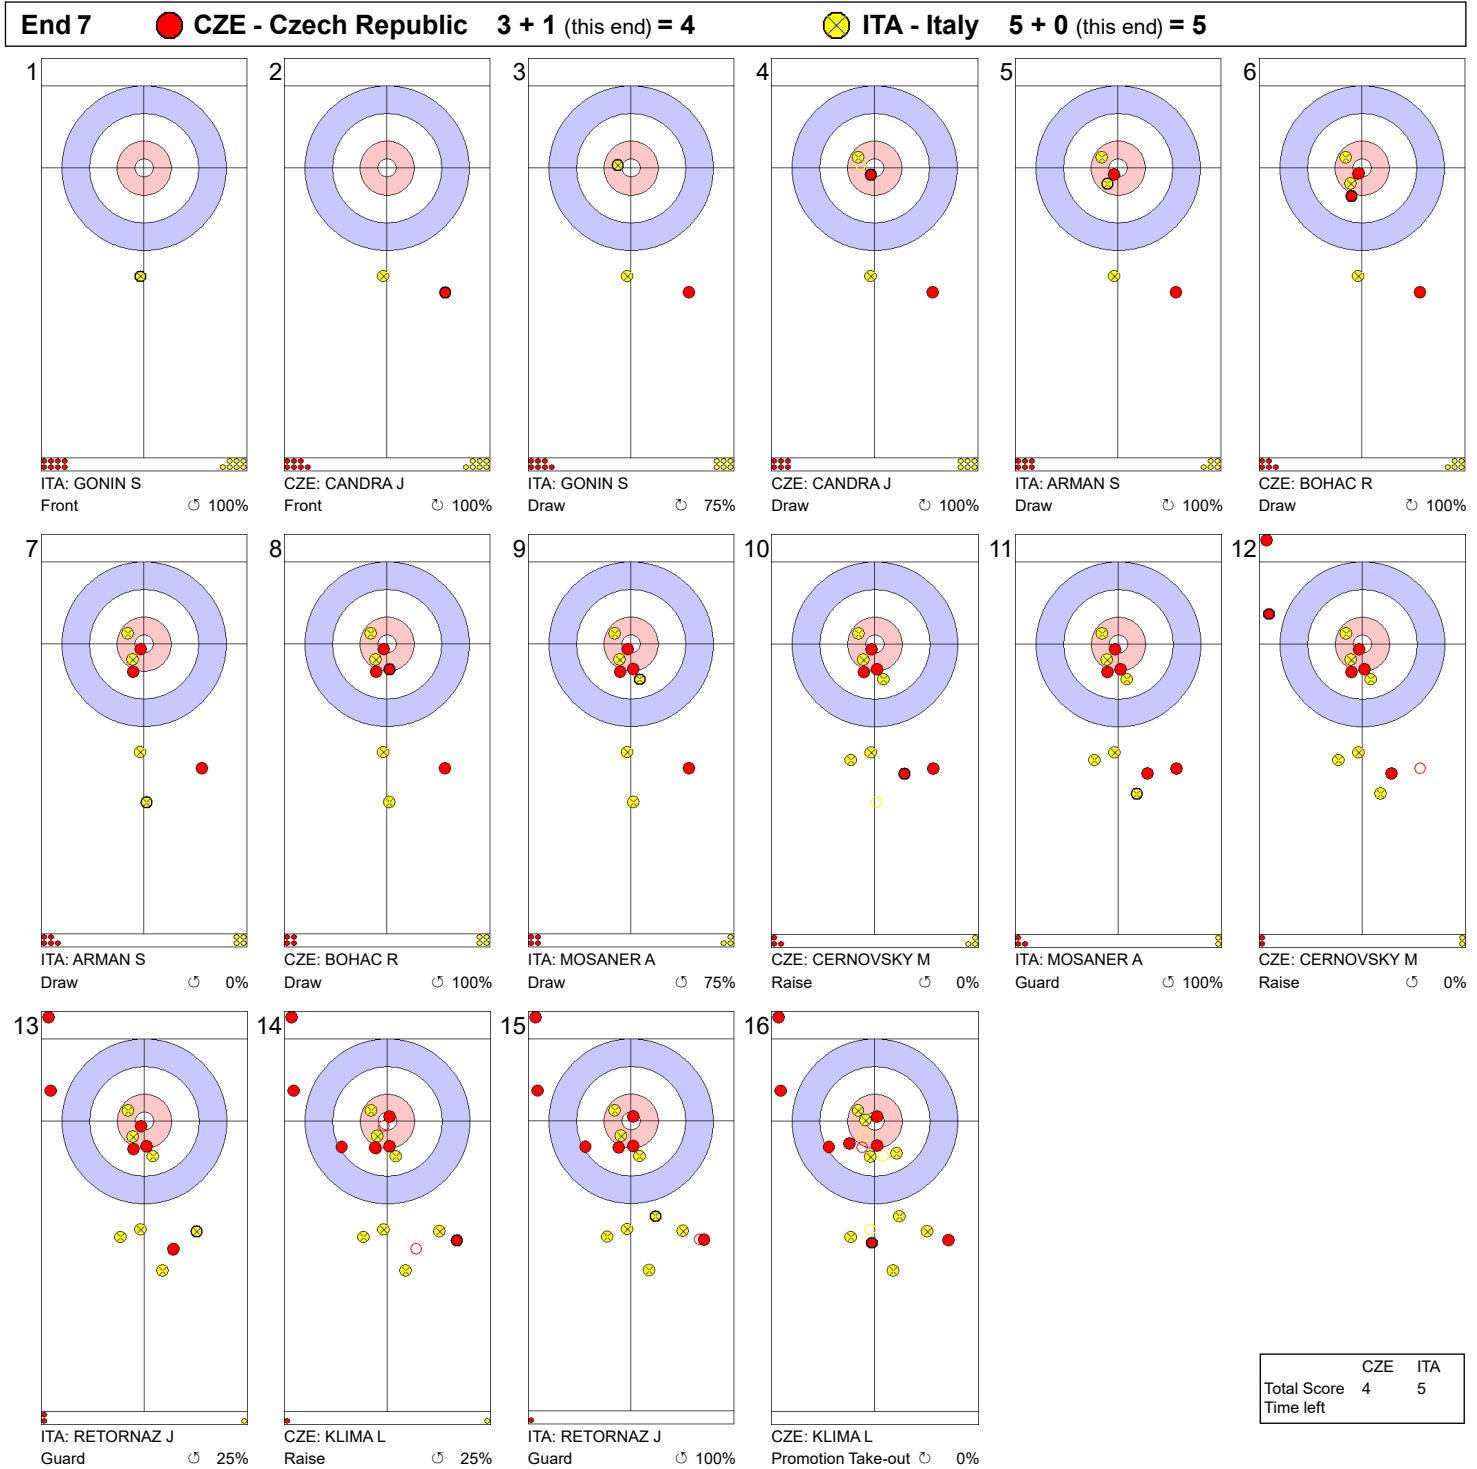

Game - Shot by Shot

Legend:
 ↻ Clockwise ↺ Counter-clockwise - Not considered

Game - Shot by Shot

Legend:
 ↻ Clockwise ↺ Counter-clockwise - Not considered

Game - Shot by Shot

Legend:
 ↻ Clockwise ↺ Counter-clockwise - Not considered

Game - Shot by Shot

Legend:
 ↻ Clockwise ↺ Counter-clockwise - Not considered

Game - Shot by Shot

End 5 ● **CZE - Czech Republic** **3 + 0 (this end) = 3** ● **ITA - Italy** **4 + 1 (this end) = 5**

	CZE	ITA
Total Score	3	5
Time left		

Legend:
 ↻ Clockwise ↺ Counter-clockwise - Not considered

Game - Shot by Shot

Legend:
 ↻ Clockwise ↺ Counter-clockwise - Not considered

Game - Shot by Shot

Legend:
 ↻ Clockwise ↺ Counter-clockwise - Not considered