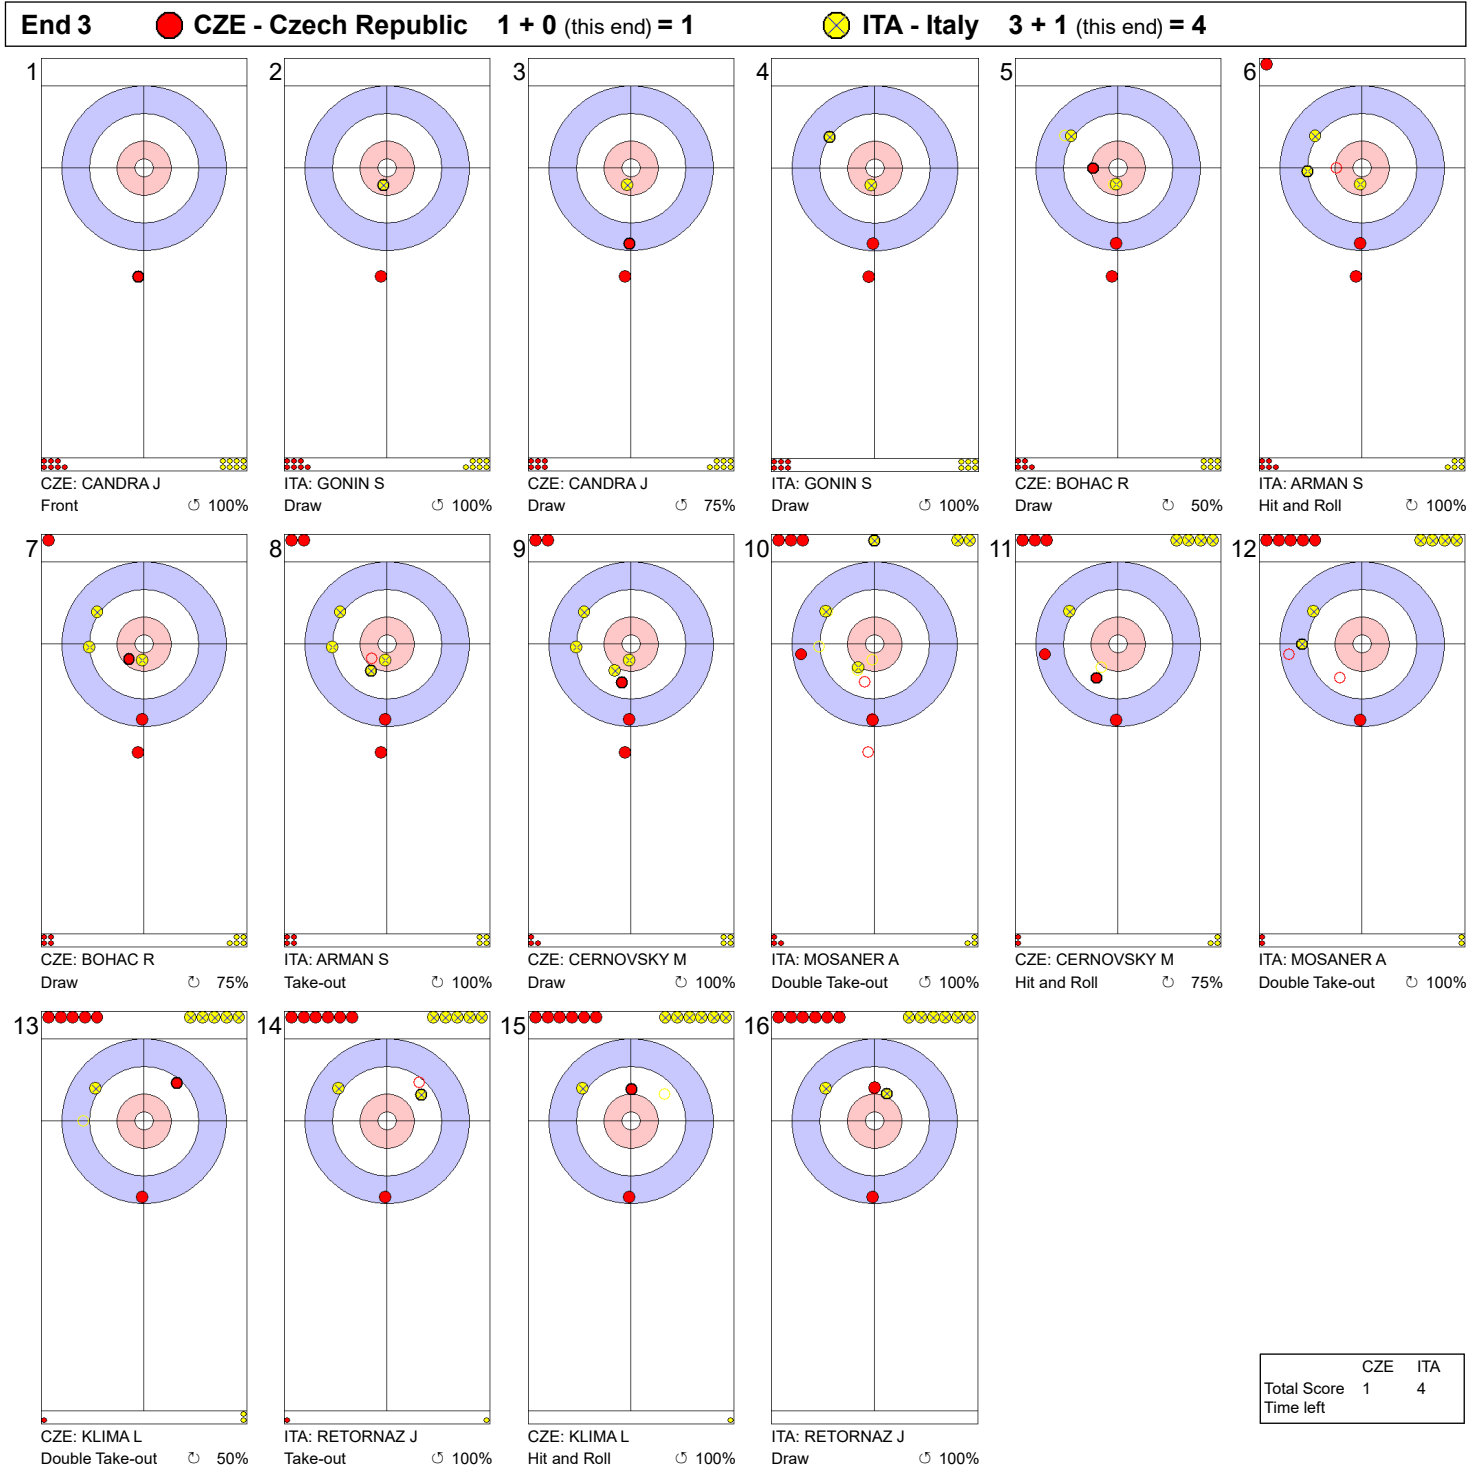

Game - Shot by Shot

Legend:
 ↻ Clockwise ↺ Counter-clockwise - Not considered

Game - Shot by Shot

Legend:
 ↻ Clockwise ↺ Counter-clockwise - Not considered

Game - Shot by Shot

Legend:
 ↻ Clockwise ↺ Counter-clockwise - Not considered

Game - Shot by Shot

Legend:
 ↻ Clockwise ↺ Counter-clockwise - Not considered

Game - Shot by Shot

End 5 ● **CZE - Czech Republic** **3 + 0 (this end) = 3** ● **ITA - Italy** **4 + 1 (this end) = 5**

	CZE	ITA
Total Score	3	5
Time left		

Legend:
 ↻ Clockwise ↺ Counter-clockwise - Not considered

Game - Shot by Shot

Legend:
 ↻ Clockwise ↺ Counter-clockwise - Not considered

Game - Shot by Shot

Legend:
 ↻ Clockwise ↺ Counter-clockwise - Not considered