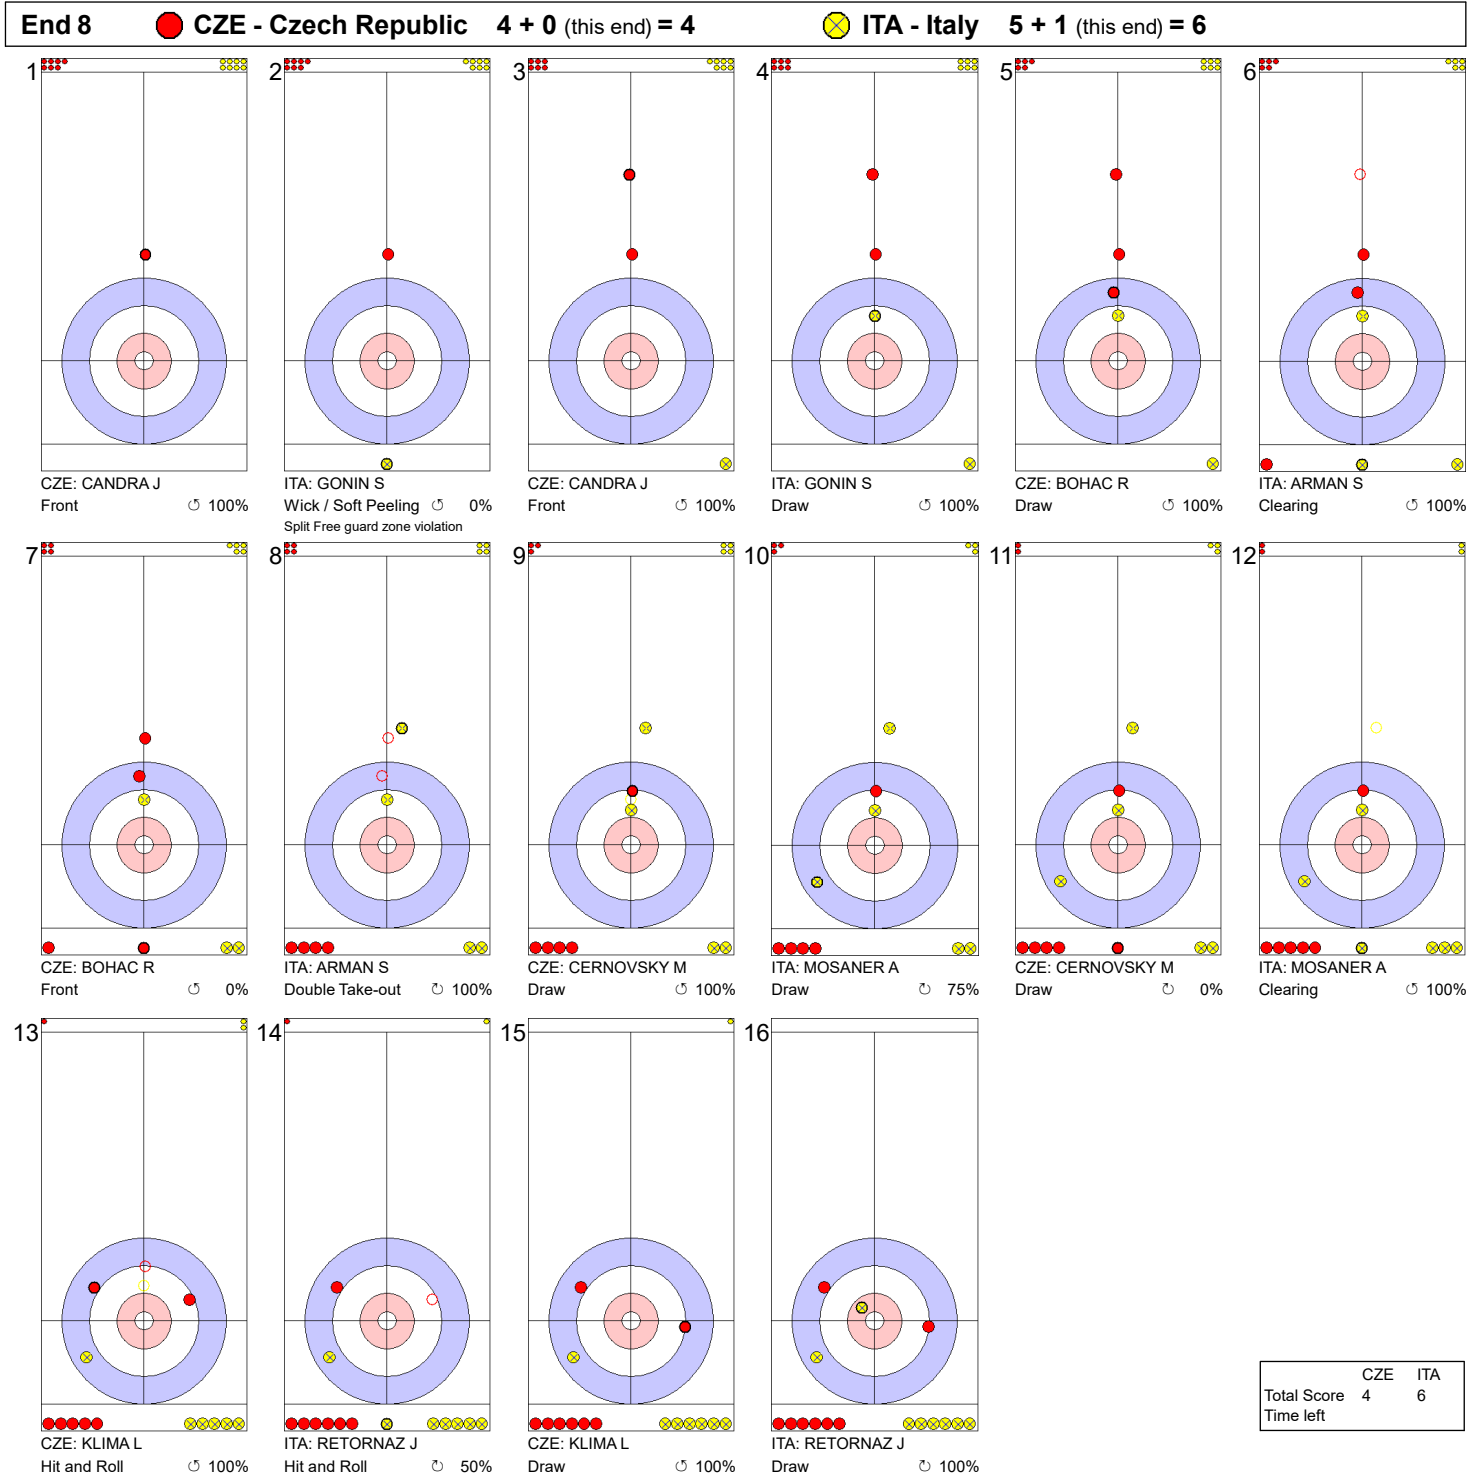

Game - Shot by Shot

Legend:
 ↻ Clockwise ↺ Counter-clockwise - Not considered

Game - Shot by Shot

Legend:
 ↻ Clockwise ↺ Counter-clockwise - Not considered

Game - Shot by Shot

Legend:
 ↻ Clockwise ↺ Counter-clockwise - Not considered

Game - Shot by Shot

Legend:
 ↻ Clockwise ↺ Counter-clockwise - Not considered

Game - Shot by Shot

End 5 ● **CZE - Czech Republic** **3 + 0 (this end) = 3** ● **ITA - Italy** **4 + 1 (this end) = 5**

	CZE	ITA
Total Score	3	5
Time left		

Legend:
 ↻ Clockwise ↺ Counter-clockwise - Not considered

Game - Shot by Shot

Legend:
 ↻ Clockwise ↺ Counter-clockwise - Not considered

Game - Shot by Shot

Legend:
 ↻ Clockwise ↺ Counter-clockwise - Not considered