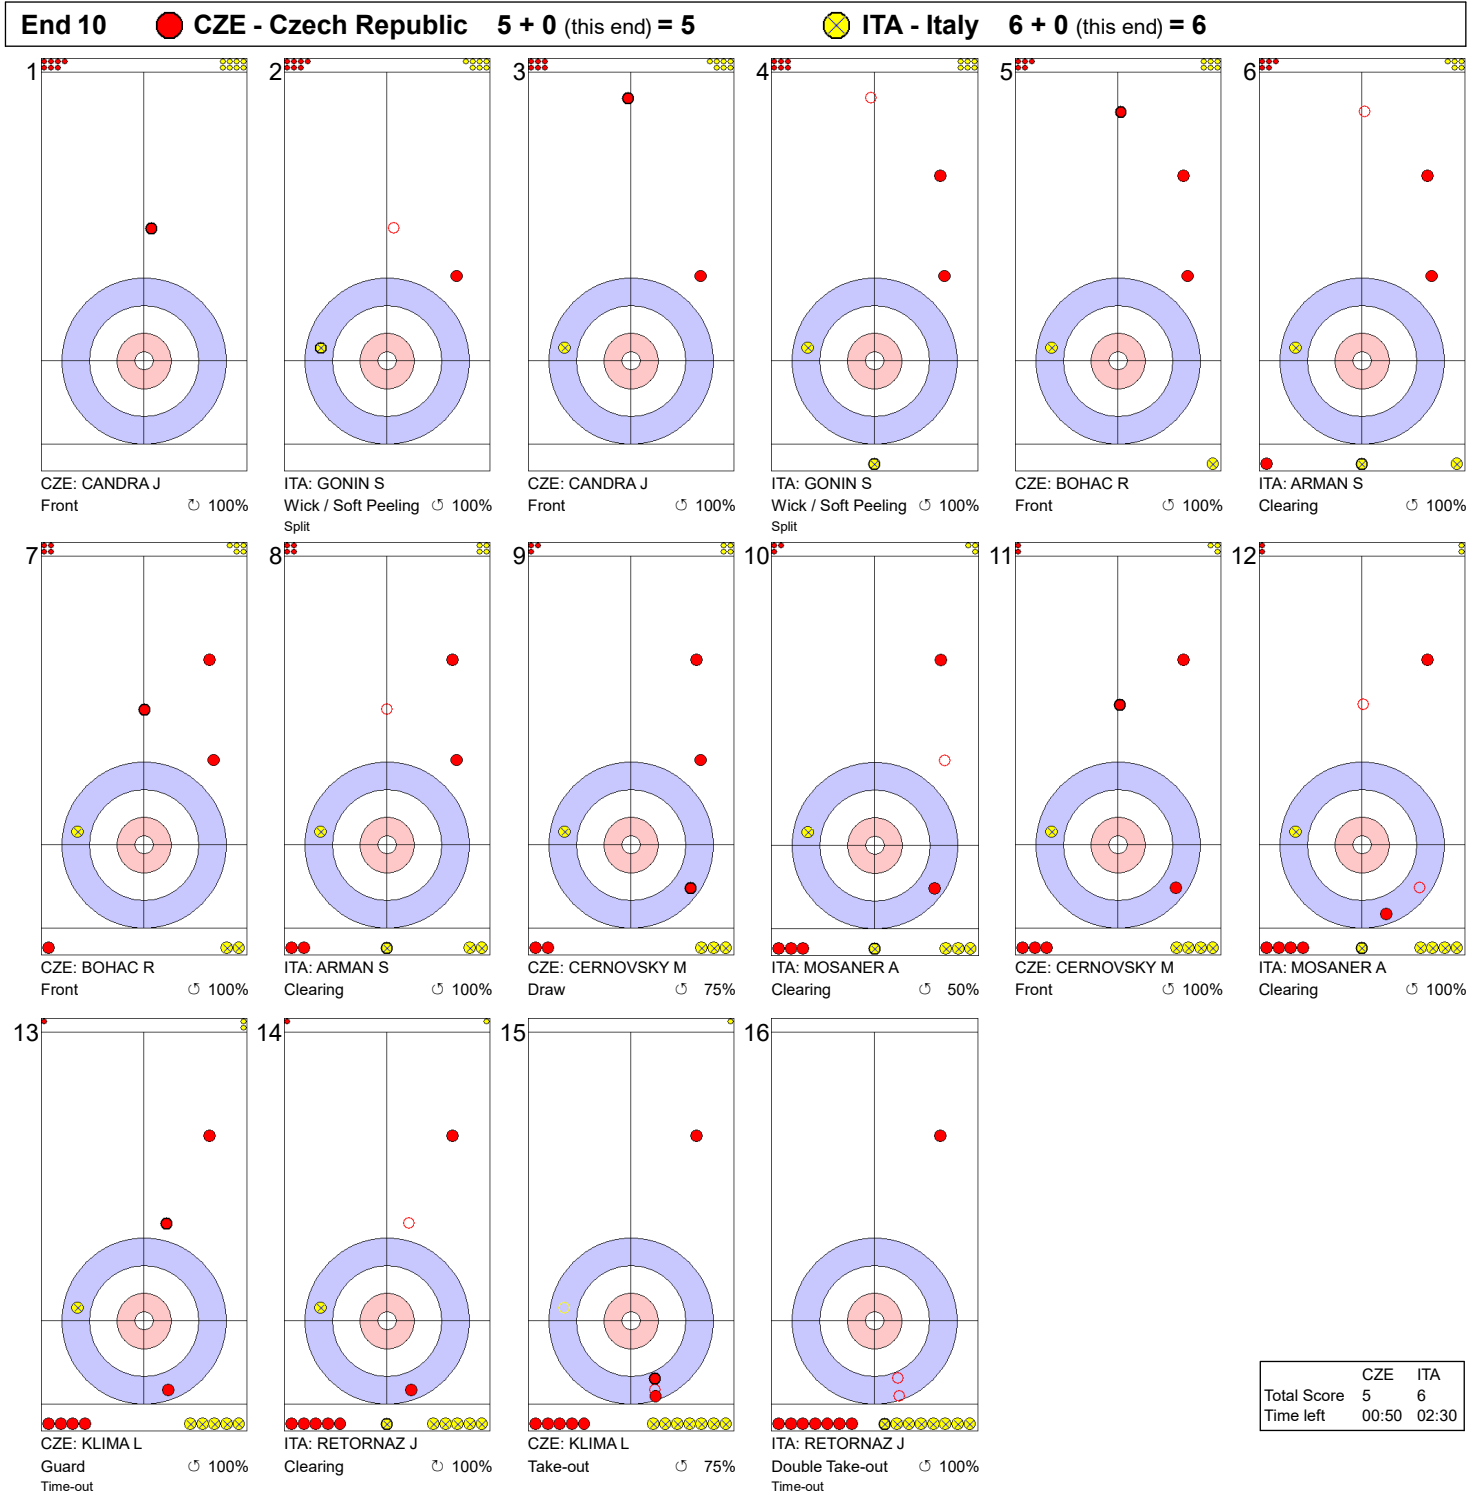

Game - Shot by Shot

Legend:
 ↻ Clockwise ↺ Counter-clockwise - Not considered

Game - Shot by Shot

Legend:
 ↻ Clockwise ↺ Counter-clockwise - Not considered

Game - Shot by Shot

Legend:
 ↻ Clockwise ↺ Counter-clockwise - Not considered

Legend:
 ↻ Clockwise ↺ Counter-clockwise - Not considered

Game - Shot by Shot

Legend:
 ↻ Clockwise ↺ Counter-clockwise - Not considered

Game - Shot by Shot

Legend:
 ↻ Clockwise ↺ Counter-clockwise - Not considered