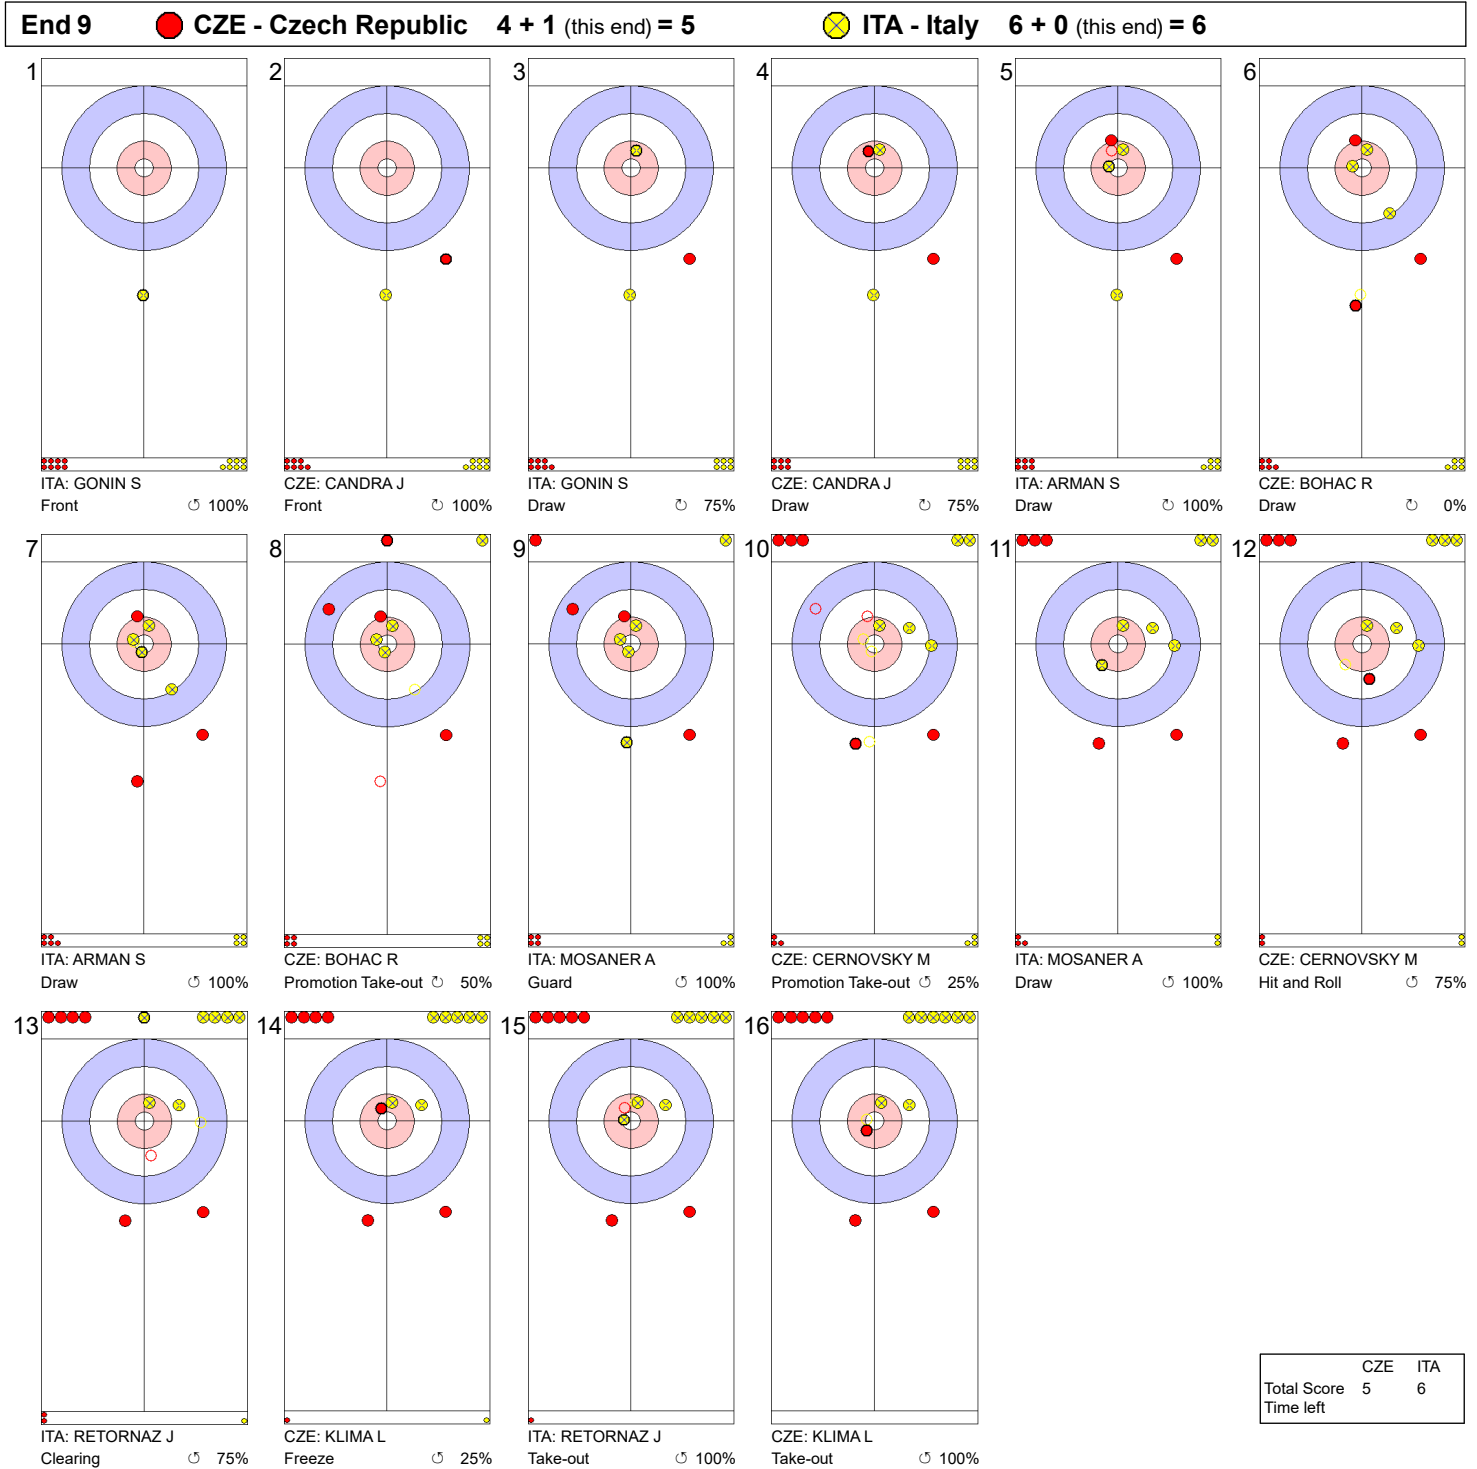

Game - Shot by Shot

Legend:
 ↻ Clockwise ↺ Counter-clockwise - Not considered

Game - Shot by Shot

Legend:
 ↻ Clockwise ↺ Counter-clockwise - Not considered

Game - Shot by Shot

Legend:
 ↻ Clockwise ↺ Counter-clockwise - Not considered

Game - Shot by Shot

Legend:
 ↻ Clockwise ↺ Counter-clockwise - Not considered

Game - Shot by Shot

End 5 ● **CZE - Czech Republic** **3 + 0 (this end) = 3** ● **ITA - Italy** **4 + 1 (this end) = 5**

	CZE	ITA
Total Score	3	5
Time left		

Legend:
 ↻ Clockwise ↺ Counter-clockwise - Not considered

Game - Shot by Shot

Legend:
 ↻ Clockwise ↺ Counter-clockwise - Not considered

Game - Shot by Shot

Legend:
 ↻ Clockwise ↺ Counter-clockwise - Not considered