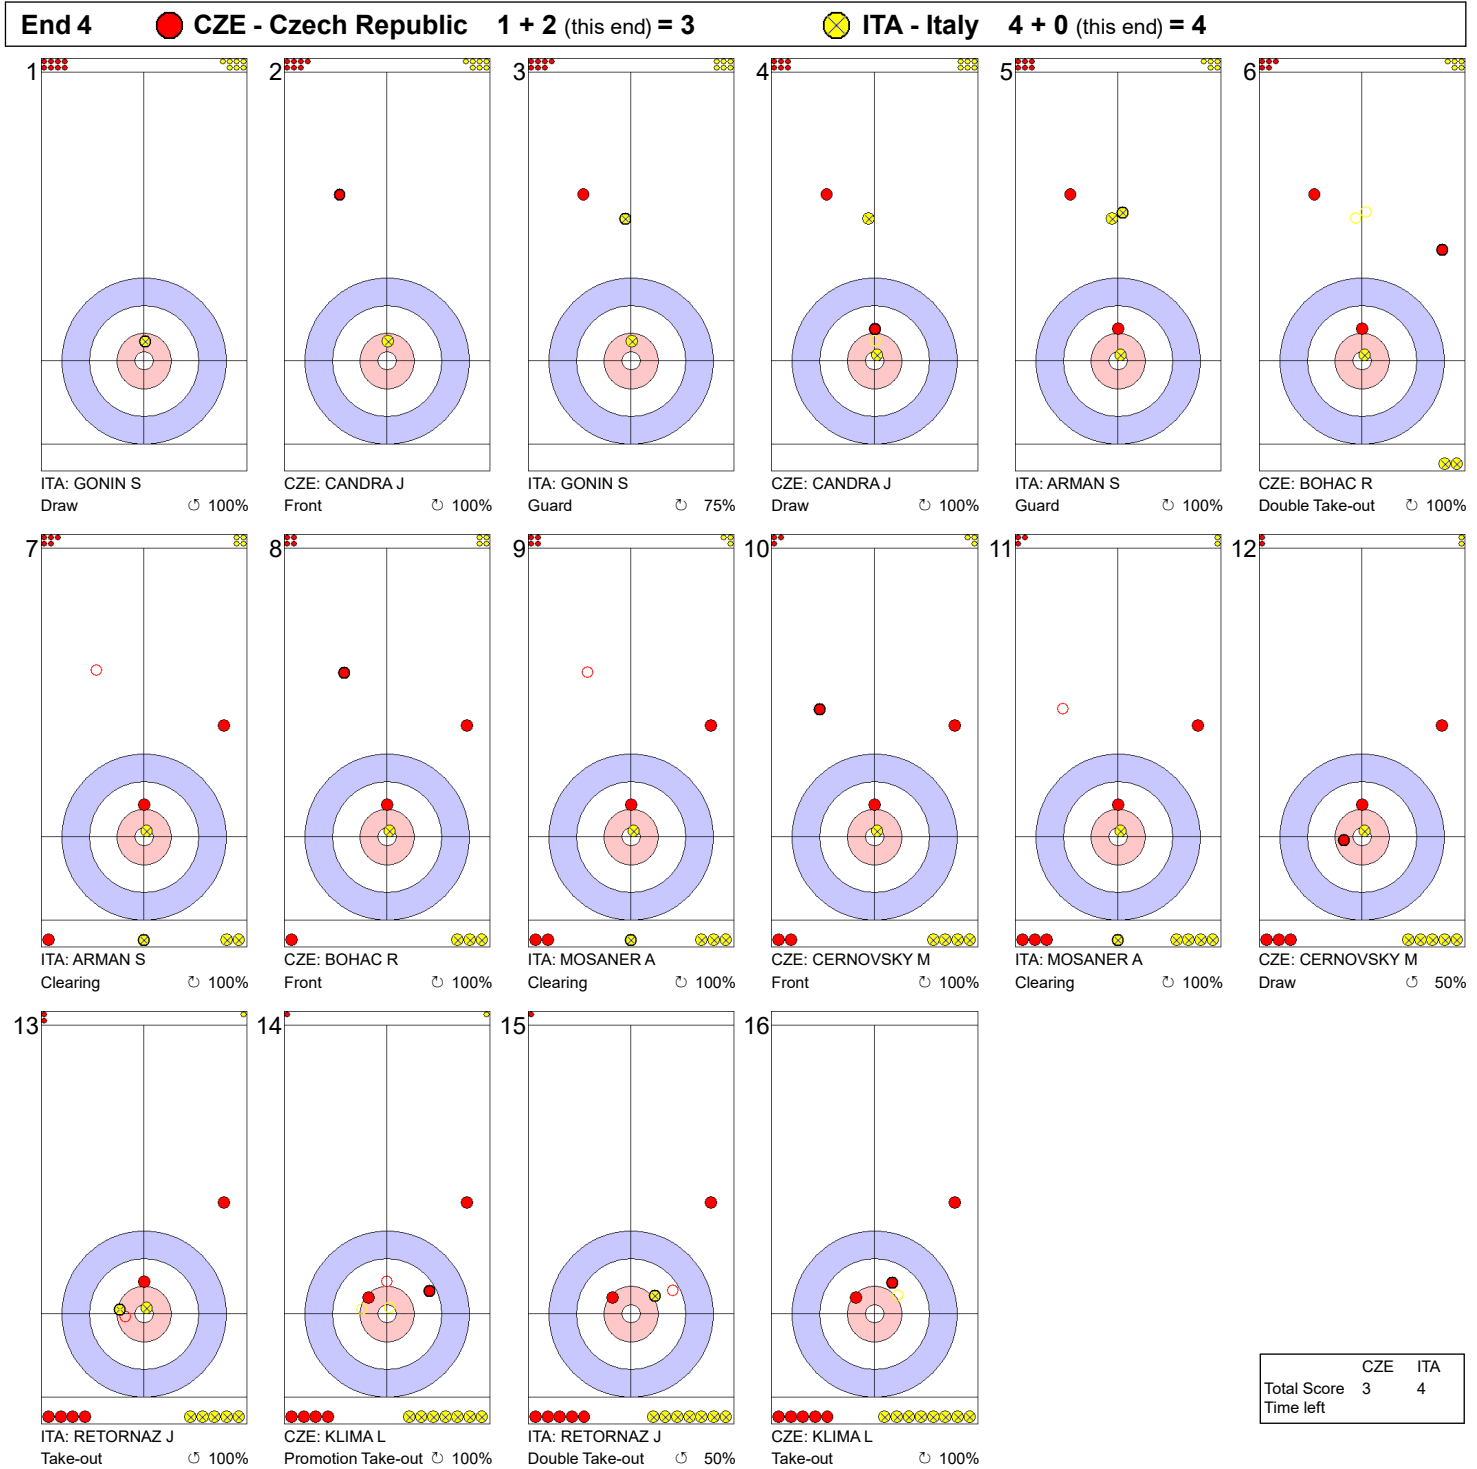

Game - Shot by Shot

Legend:
 ↻ Clockwise ↺ Counter-clockwise - Not considered

Game - Shot by Shot

Legend:
 ↻ Clockwise ↺ Counter-clockwise - Not considered

Game - Shot by Shot

Legend:
 ↻ Clockwise ↺ Counter-clockwise - Not considered

Game - Shot by Shot

Legend:
 ↻ Clockwise ↺ Counter-clockwise - Not considered

Game - Shot by Shot

End 5 ● **CZE - Czech Republic** **3 + 0 (this end) = 3** ● **ITA - Italy** **4 + 1 (this end) = 5**

	CZE	ITA
Total Score	3	5
Time left		

Legend:
 ↻ Clockwise ↺ Counter-clockwise - Not considered

Game - Shot by Shot

Legend:
 ↻ Clockwise ↺ Counter-clockwise - Not considered

Game - Shot by Shot

Legend:
 ↻ Clockwise ↺ Counter-clockwise - Not considered